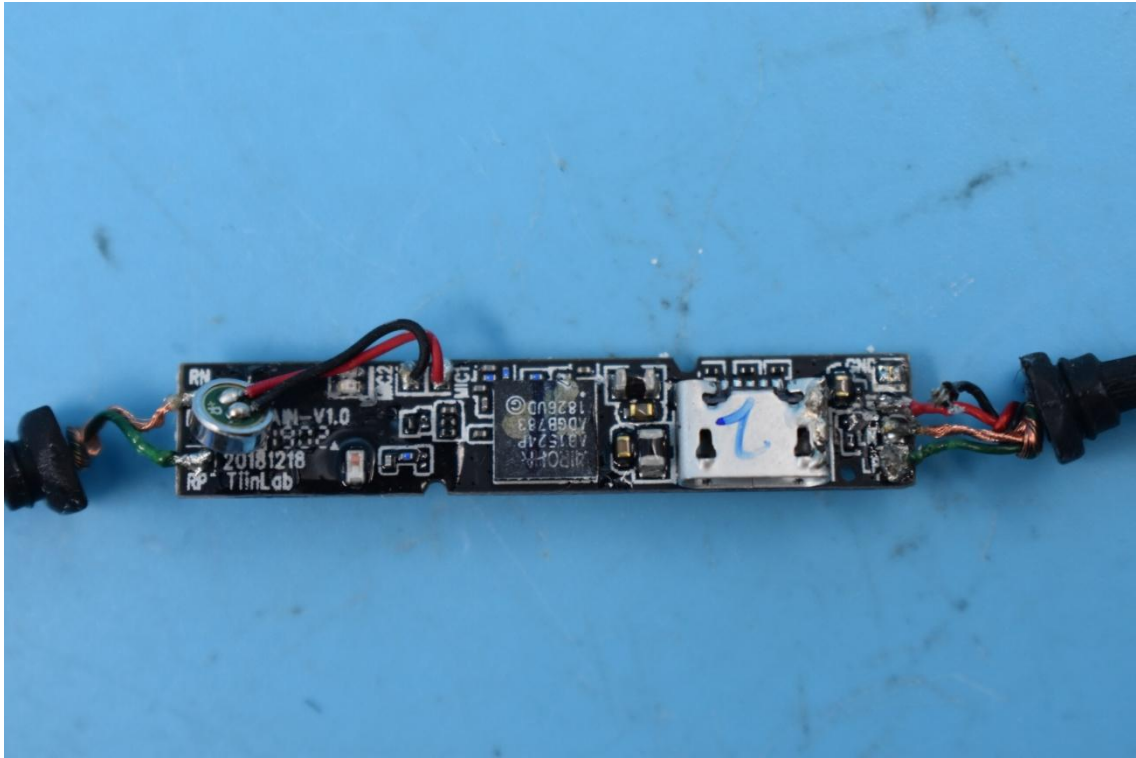

FCC ID:2ASDIE1028BT

Model Name: E1028BT

Internal Photos

1. EUT uncover view

2. Antenna view