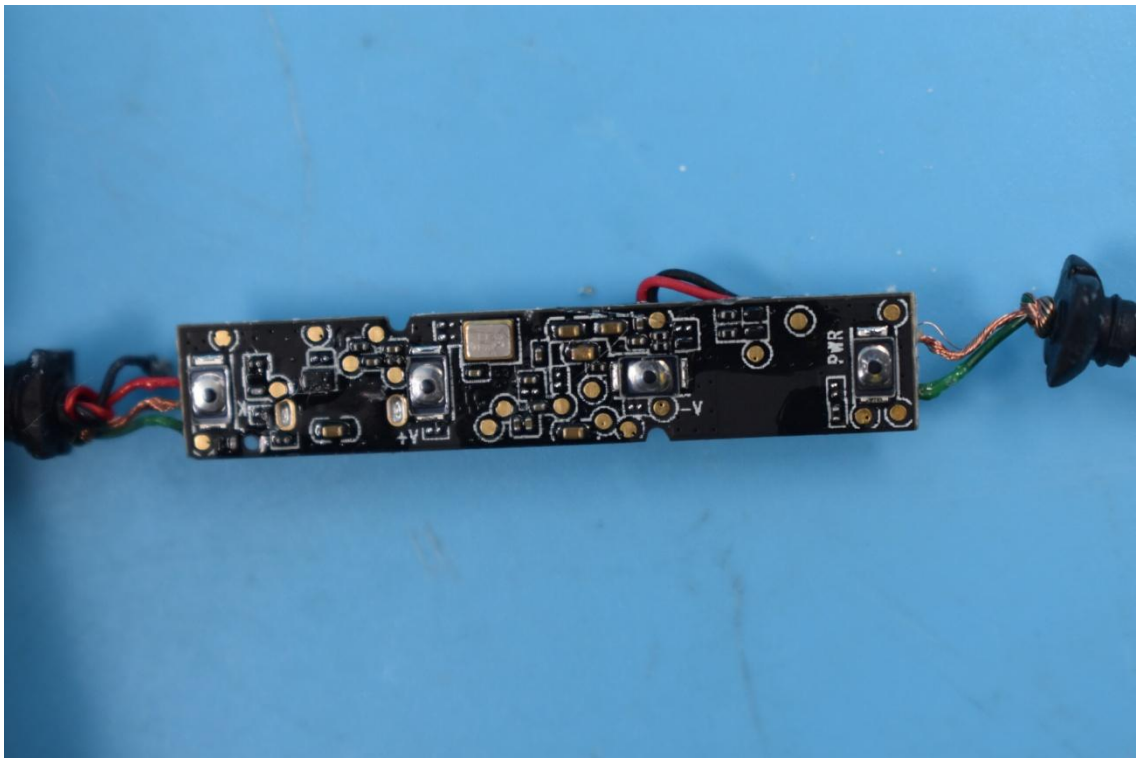

FCC ID:2ASDIE1028BT

Model Name: E1028BT

Internal Photos

1. EUT uncover view

2. Antenna view