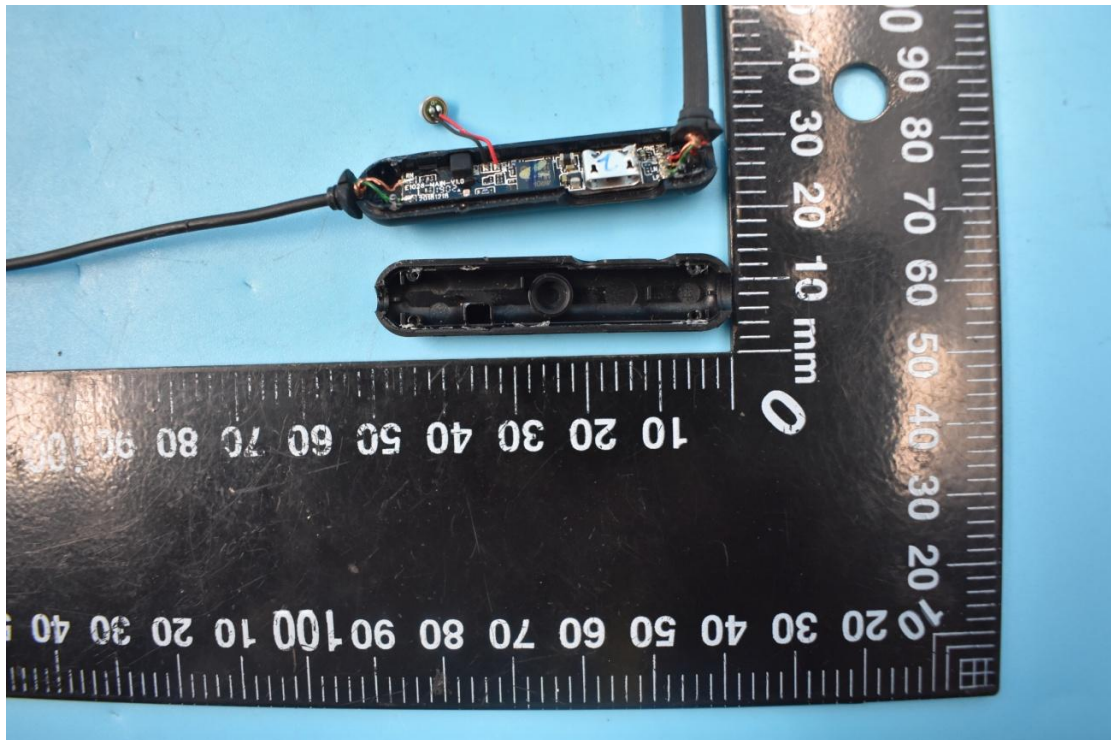

FCC ID:2ASDIE1028BT

Model Name: E1028BT

Internal Photos

1. EUT uncover view

2. Antenna view