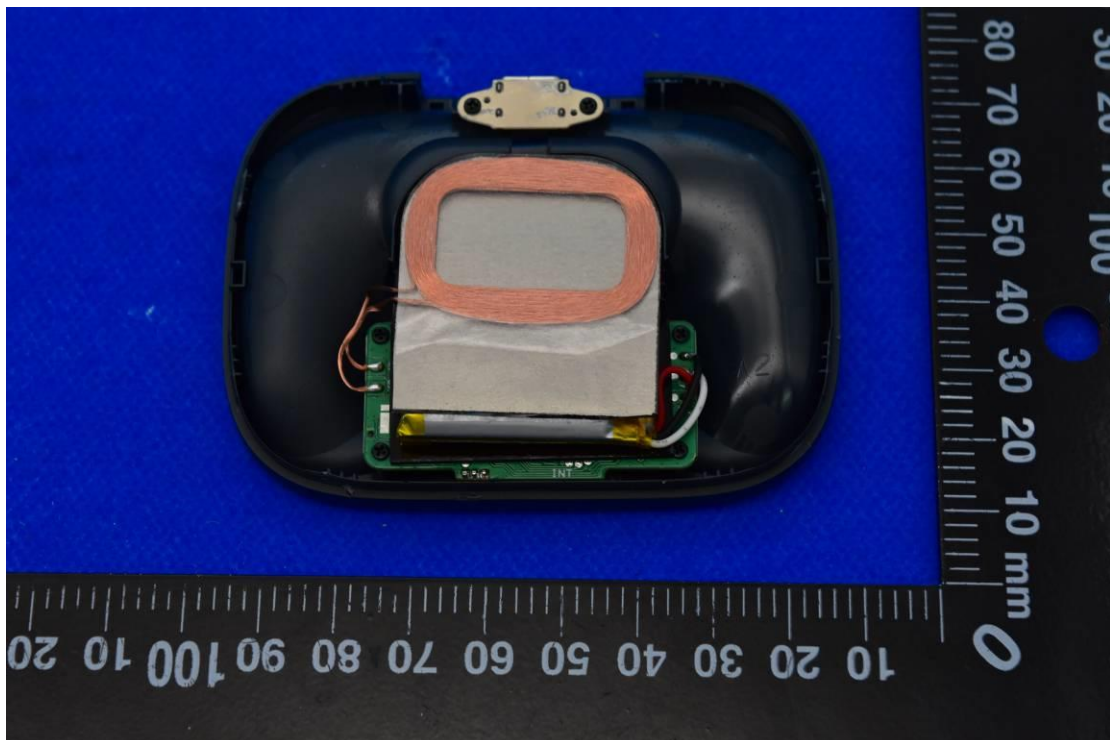

FCC ID: 2ASDI-EF906 IC: 24662-EF906 Model Name: EF906

## Internal Photos

### 1. EUT uncover view

## 2. Antenna view