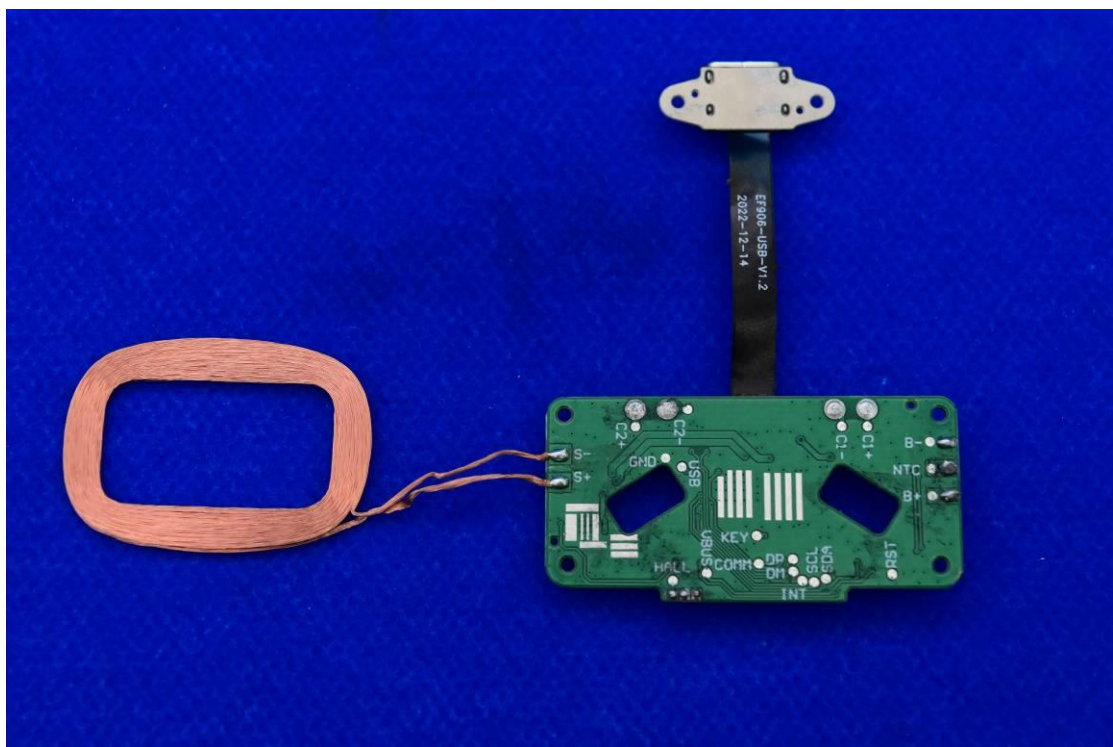

FCC ID: 2ASDI-EF906 IC: 24662-EF906 Model Name: EF906

## Internal Photos

### 1. EUT uncover view

## 2. Antenna view