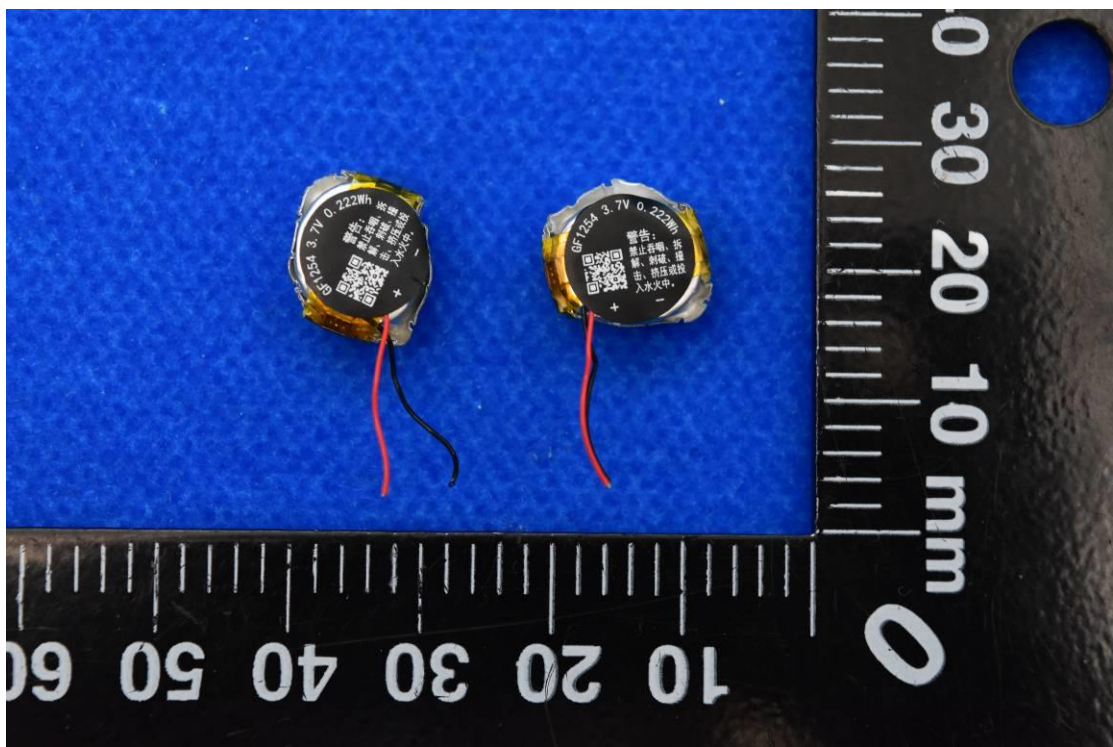

FCC ID: 2ASDI-EF906 IC: 24662-EF906 Model Name: EF906

## Internal Photos

### 1. EUT uncover view

## 2. Antenna view