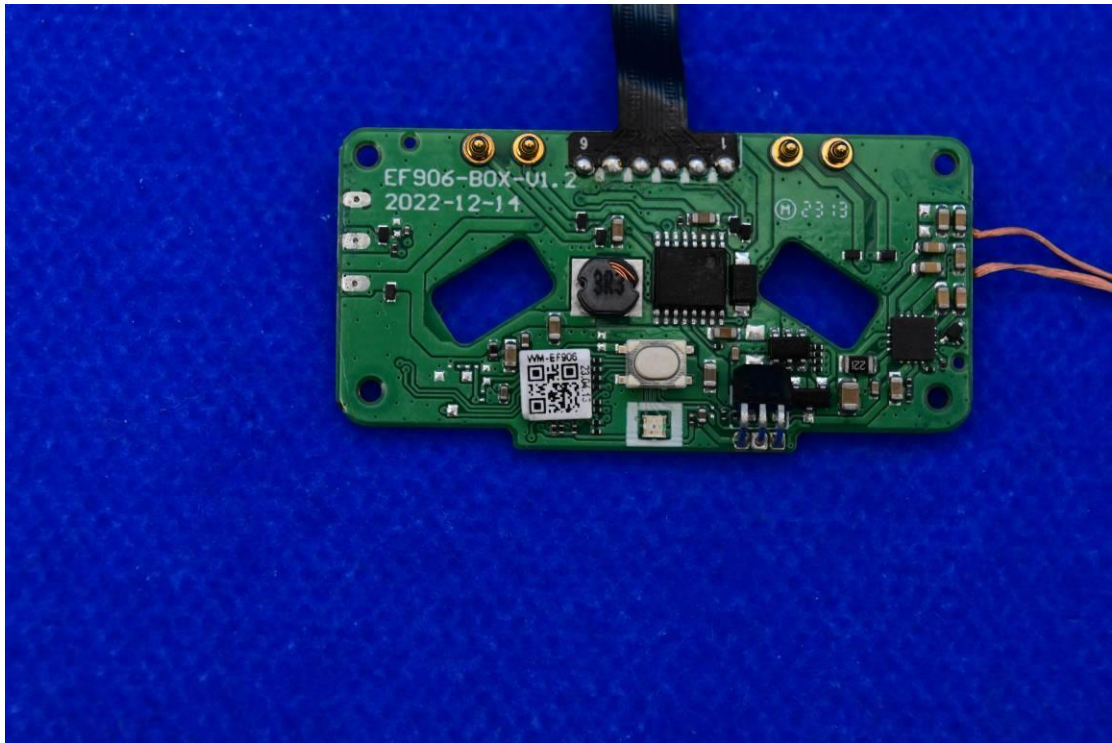

FCC ID: 2ASDI-EF906 IC: 24662-EF906 Model Name: EF906

## Internal Photos

### 1. EUT uncover view

## 2. Antenna view