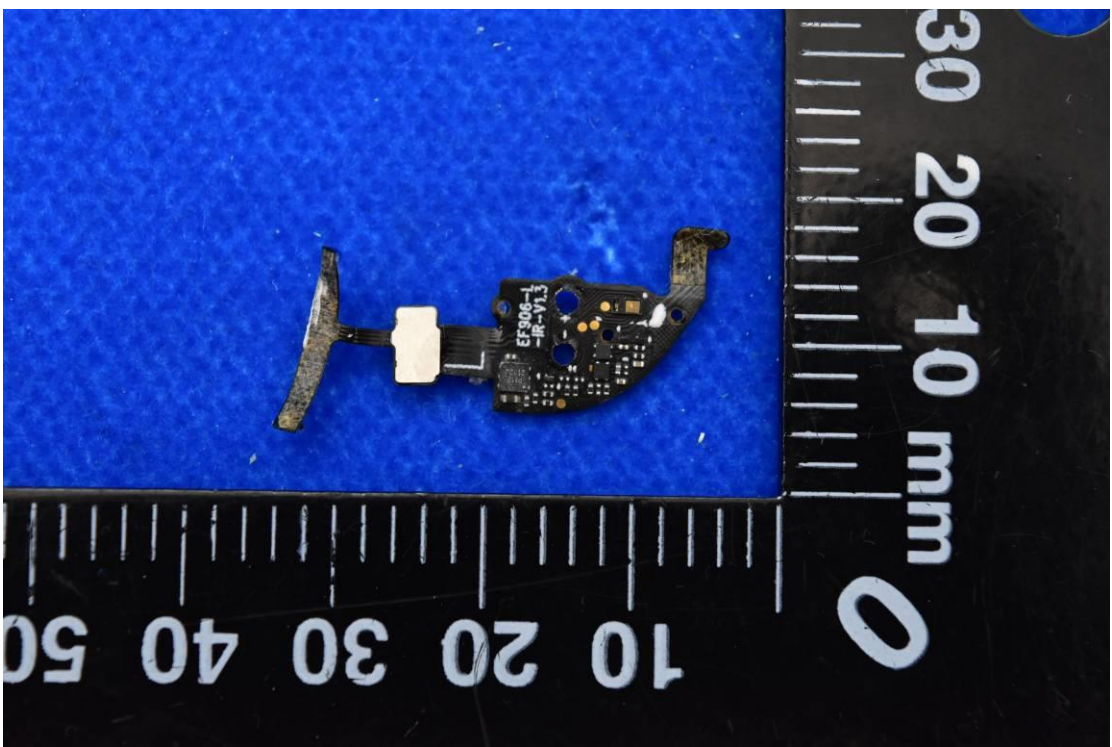

FCC ID: 2ASDI-EF906 IC: 24662-EF906 Model Name: EF906

## Internal Photos

### 1. EUT uncover view

## 2. Antenna view