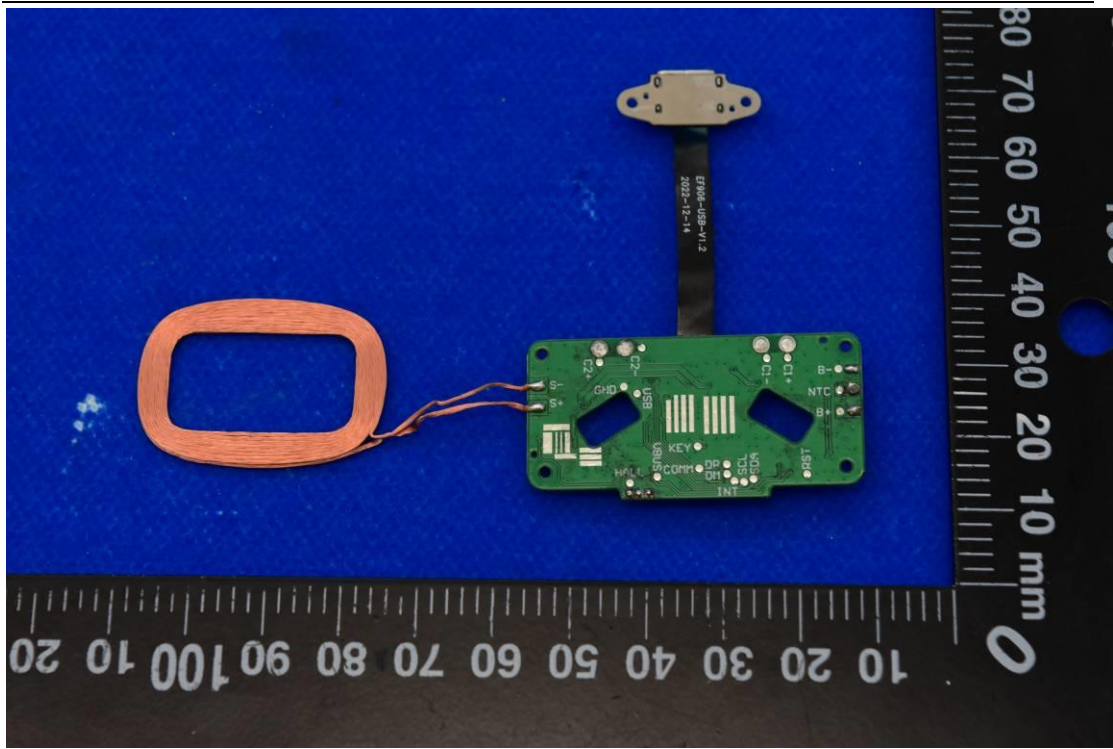

FCC ID: 2ASDI-EF906 IC: 24662-EF906 Model Name: EF906

## Internal Photos

### 1. EUT uncover view

## 2. Antenna view