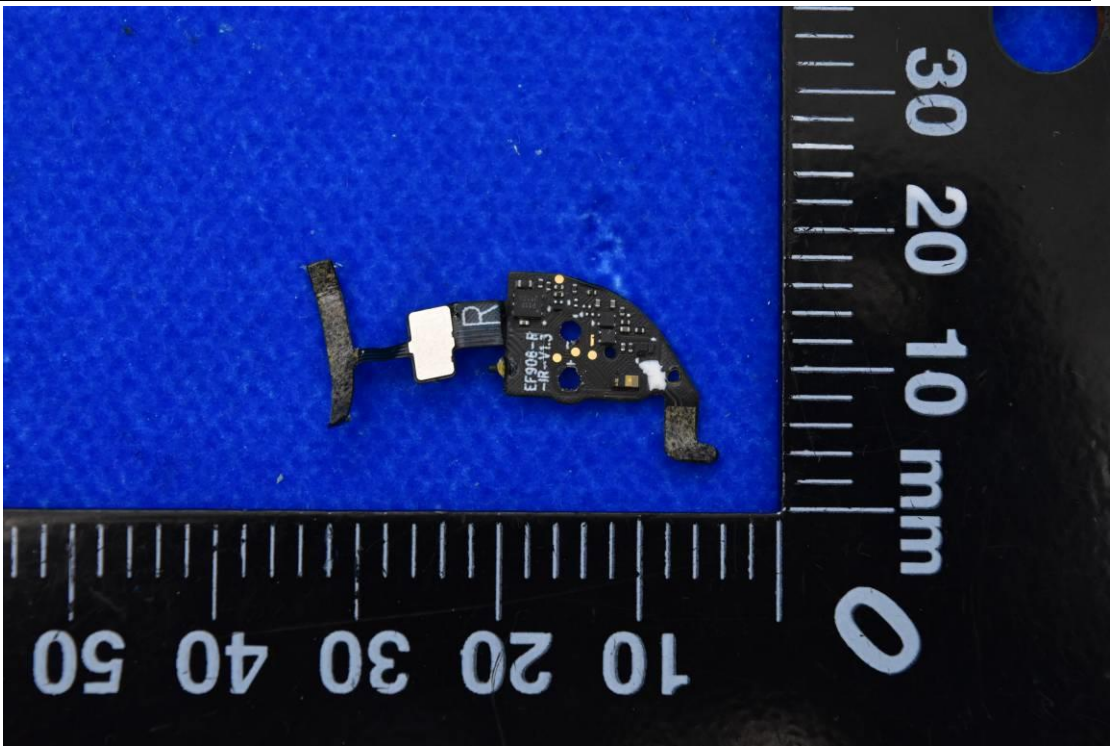

FCC ID: 2ASDI-EF906 IC: 24662-EF906 Model Name: EF906

## Internal Photos

### 1. EUT uncover view

## 2. Antenna view