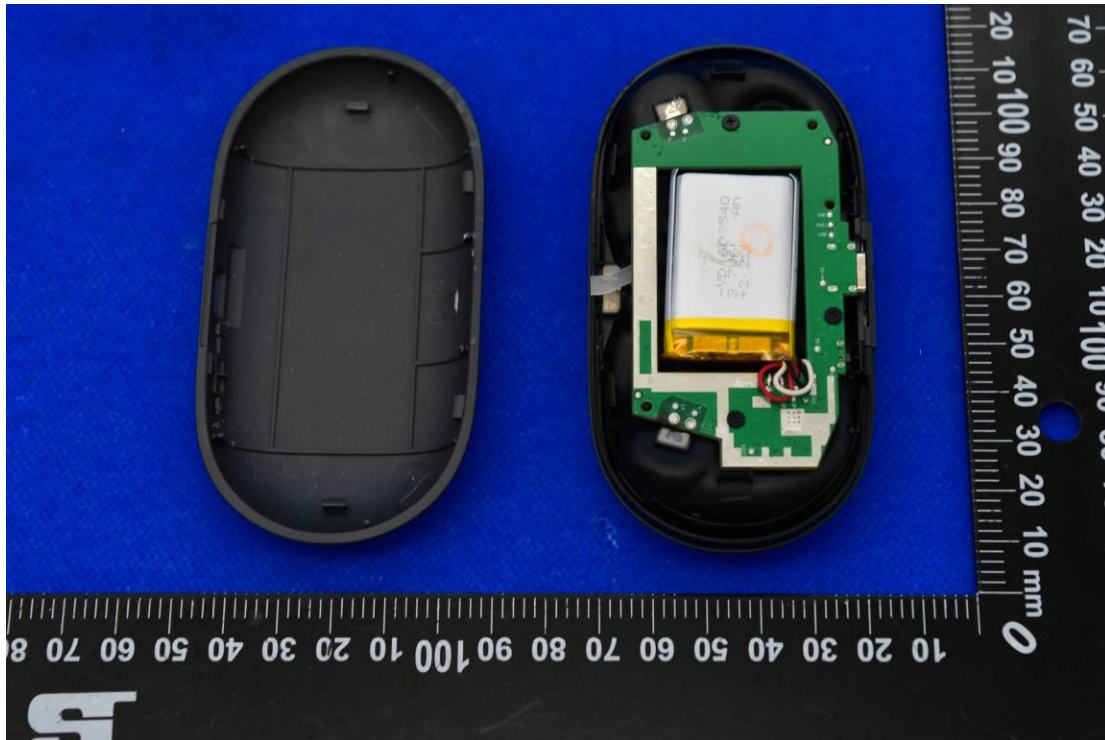

FCC ID: 2ASDI-EF606 IC: 24662-EF606 Model Name: EF606

### Internal Photos

1. EUT uncover view

## 2. Antenna view