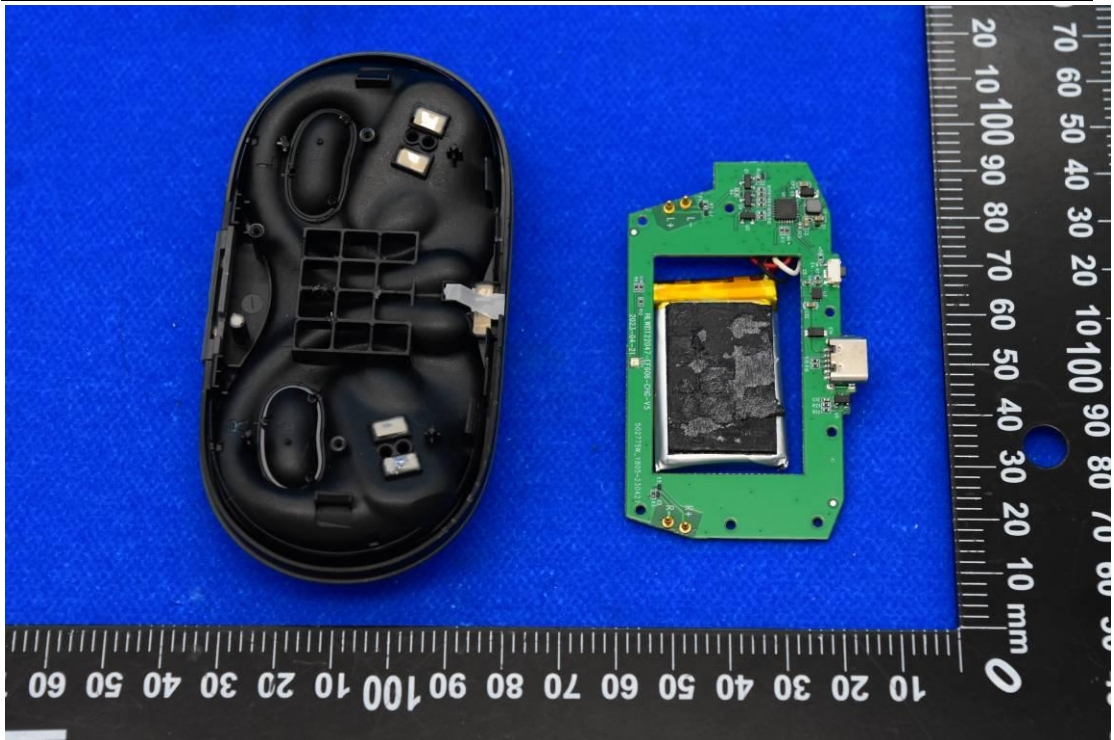

FCC ID: 2ASDI-EF606 IC: 24662-EF606 Model Name: EF606

### Internal Photos

1. EUT uncover view

## 2. Antenna view