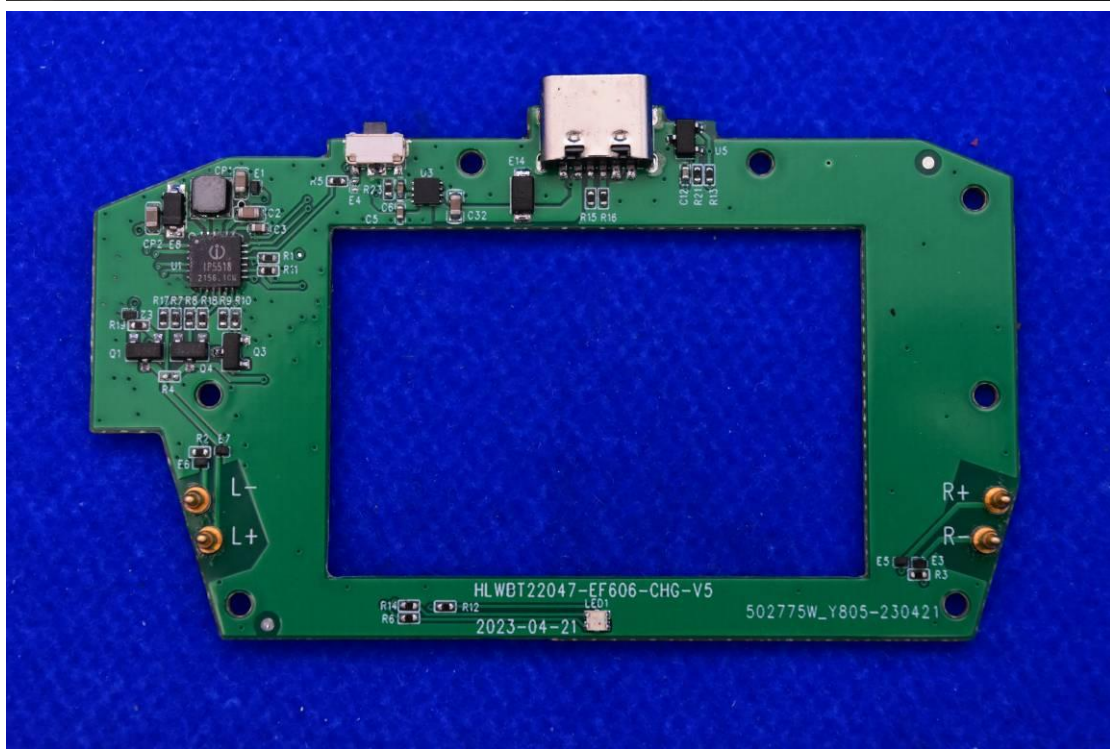

FCC ID: 2ASDI-EF606 IC: 24662-EF606 Model Name: EF606

### Internal Photos

1. EUT uncover view

## 2. Antenna view