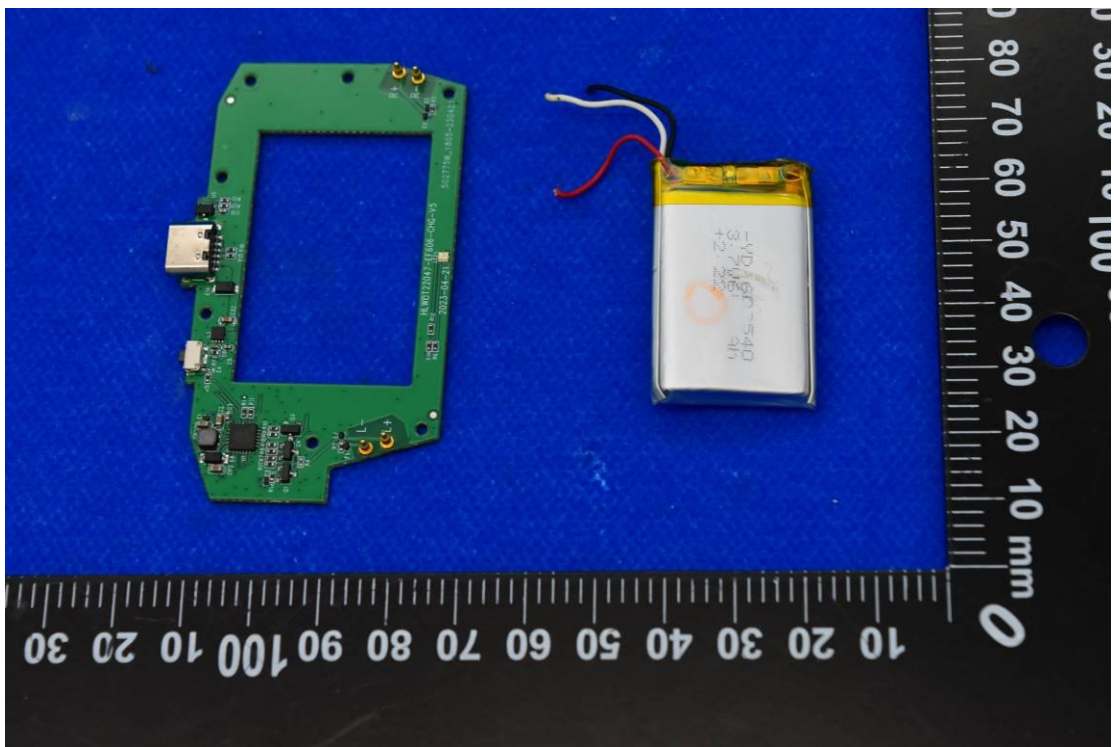

FCC ID: 2ASDI-EF606 IC: 24662-EF606 Model Name: EF606

### Internal Photos

1. EUT uncover view

## 2. Antenna view