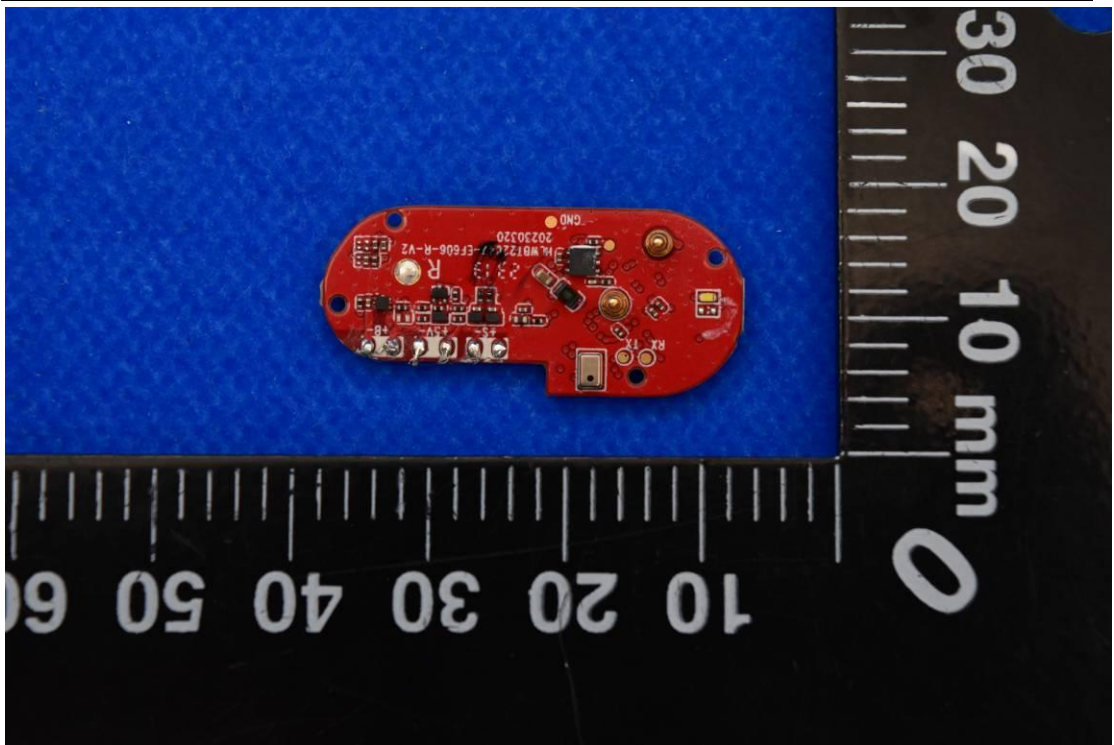

FCC ID: 2ASDI-EF606 IC: 24662-EF606 Model Name: EF606

### Internal Photos

1. EUT uncover view

## 2. Antenna view