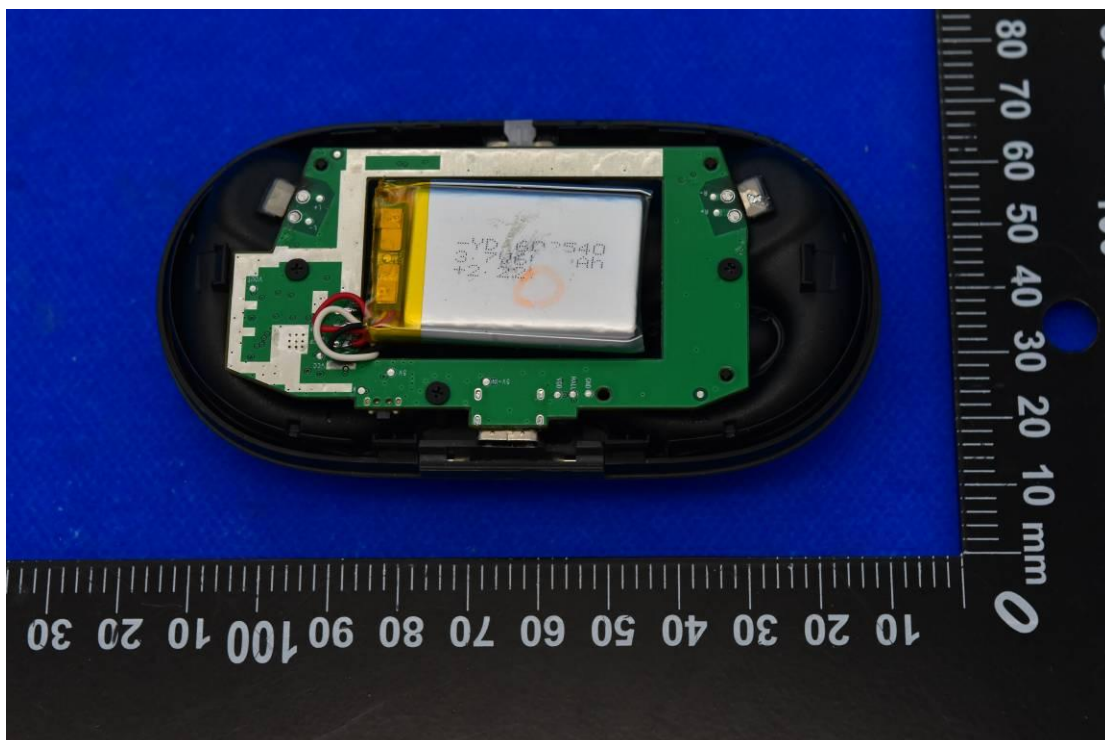

FCC ID: 2ASDI-EF606 IC: 24662-EF606 Model Name: EF606

### Internal Photos

1. EUT uncover view

## 2. Antenna view