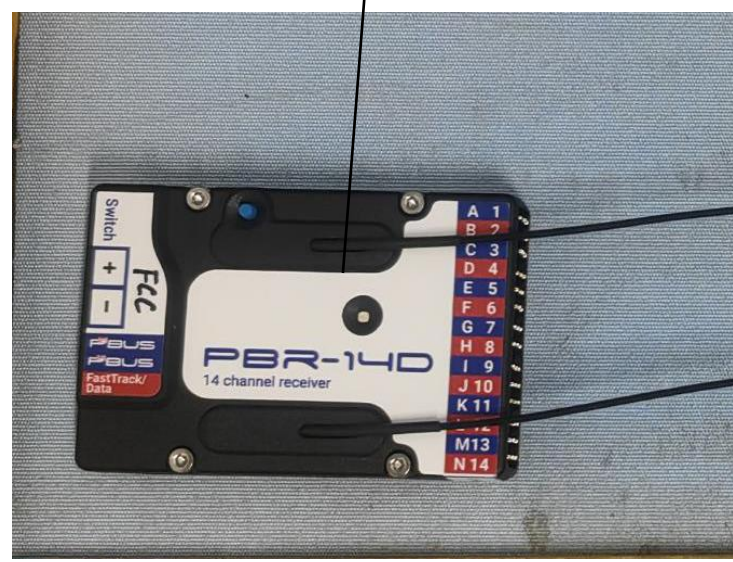

Switch
+
-

FBUS
FBUS
FastTrack/
Data

PBR-14D
14 channel receiver

- A 1
- B 2
- C 3
- D 4
- E 5
- F 6
- G 7
- H 8
- I 9
- J 10
- K 11
- L 12
- M 13
- N 14
- ⏏
- +
-

www.powerbox-systems.com
Made in Germany

Model No.: PBR-14D
IC: 24594-PBR14D
FCC ID: 2ASCM-PBR-14D