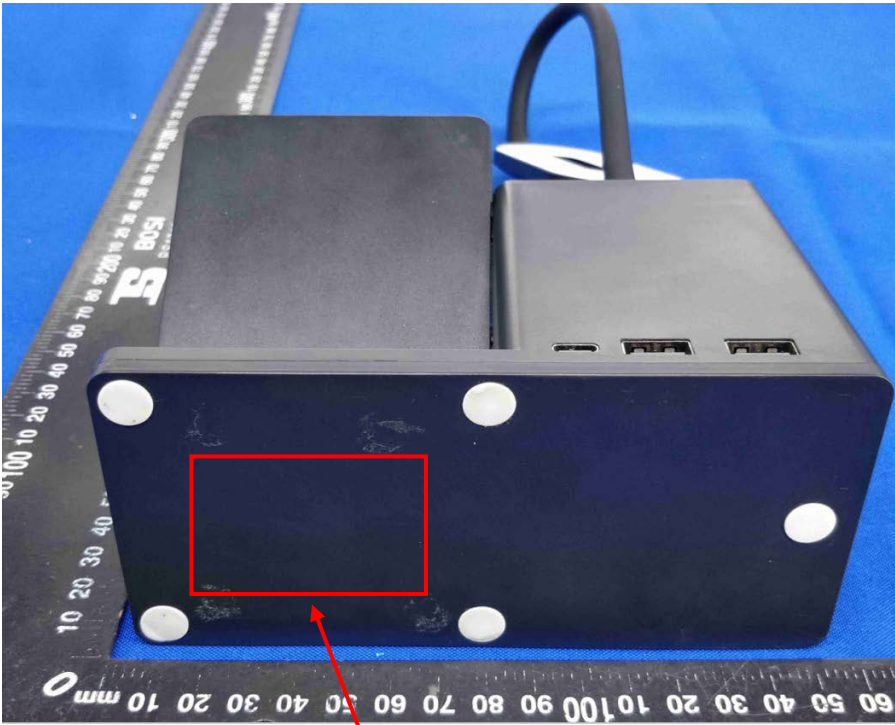

Label Artwork and Location

Model: ENZ1003-BLK

Label:

Size: L*W=43*27mm

Location