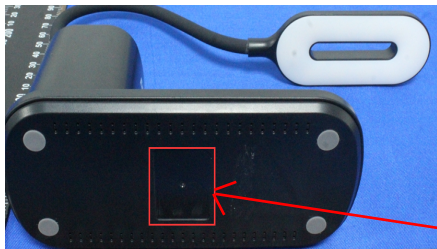

## Label Artwork and Location

Model: ENZ1001-BLK

Label:

37.5mm

25.3mm

Location