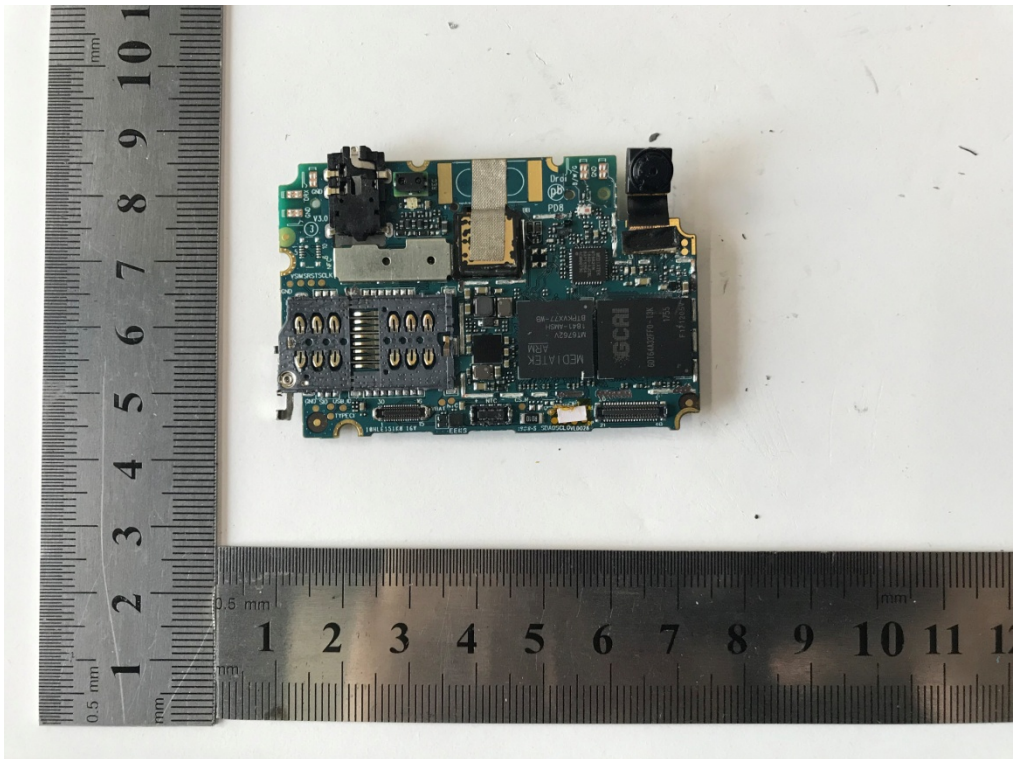

FCC ID:2ASCH-RG655
EUT Constructional Details

-----End of report-----