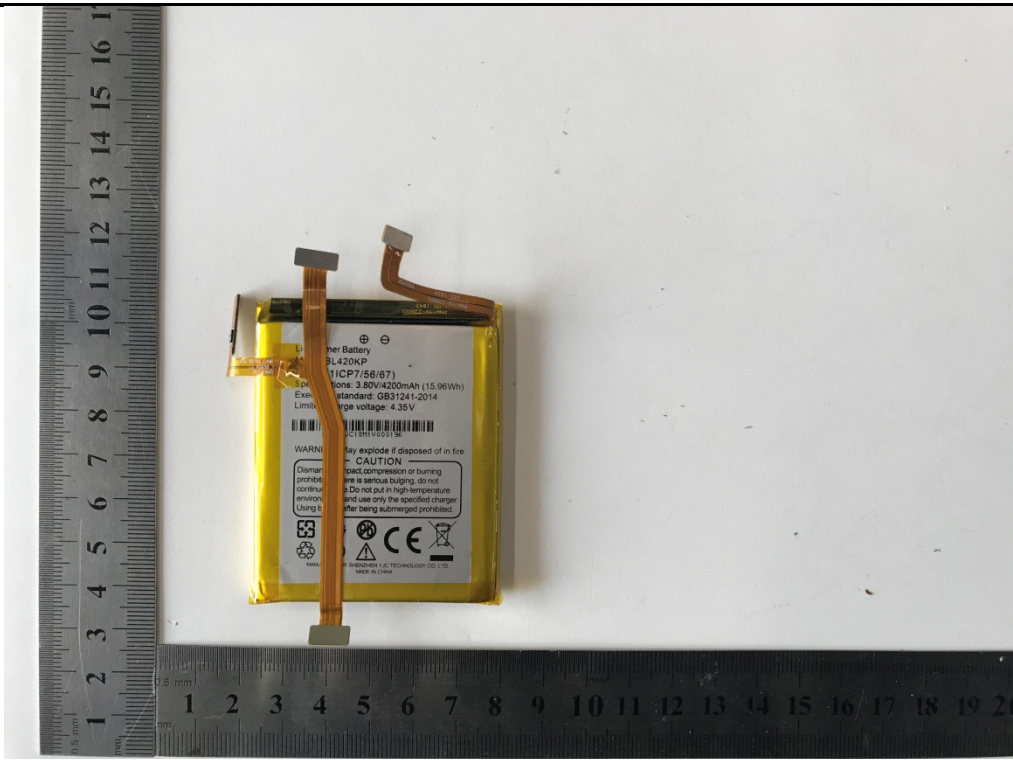

FCC ID:2ASCH-RG655
EUT Constructional Details

-----End of report-----