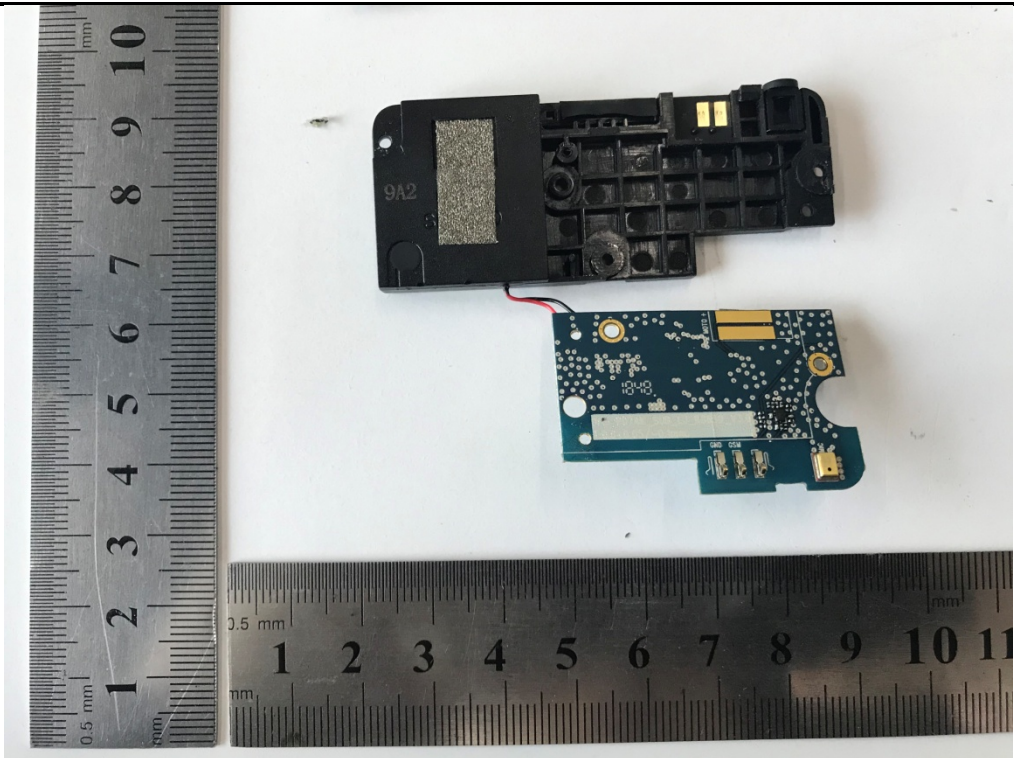

FCC ID:2ASCH-RG655
EUT Constructional Details

-----End of report-----