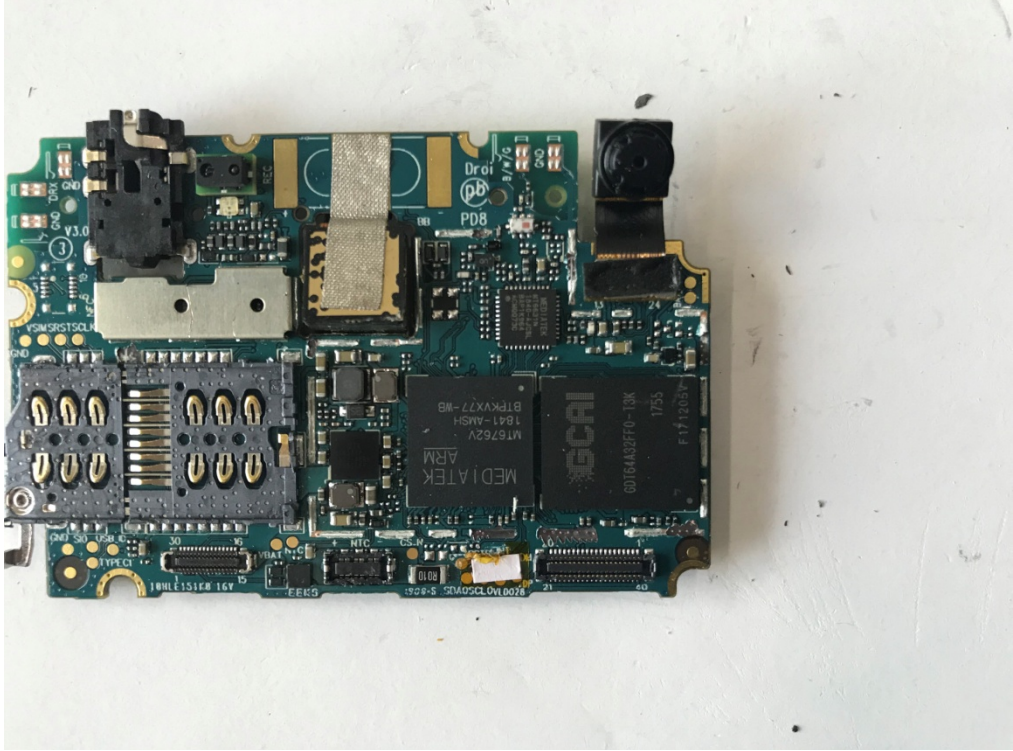

FCC ID:2ASCH-RG655
EUT Constructional Details

-----End of report-----