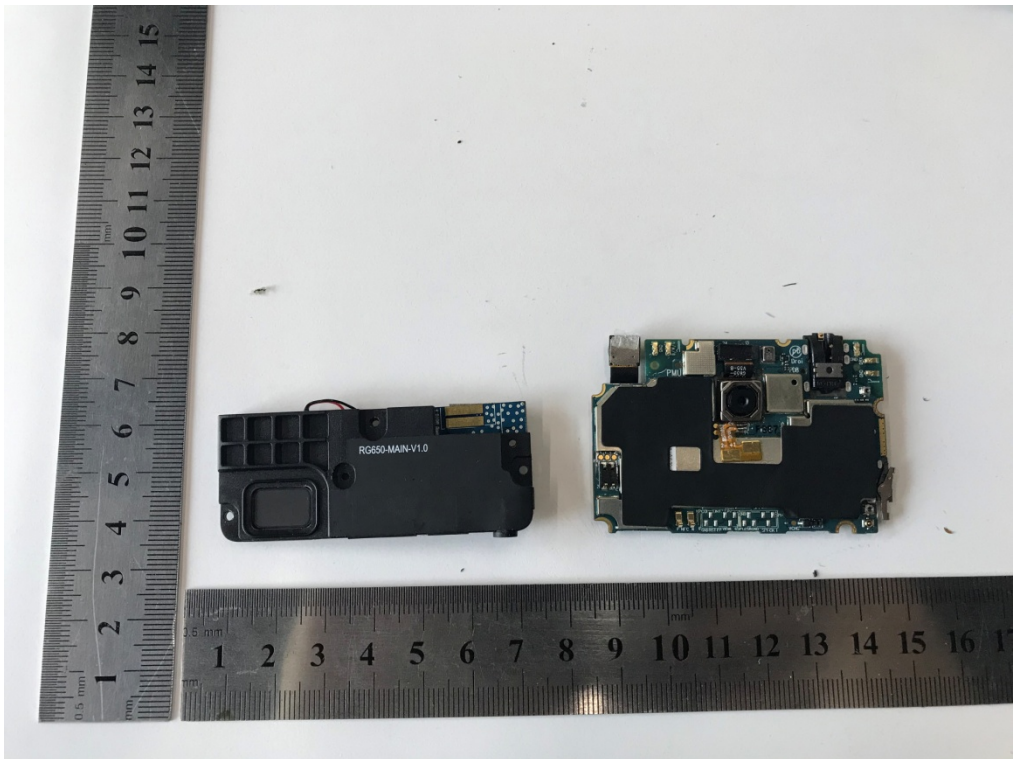

FCC ID:2ASCH-RG655
EUT Constructional Details

-----End of report-----