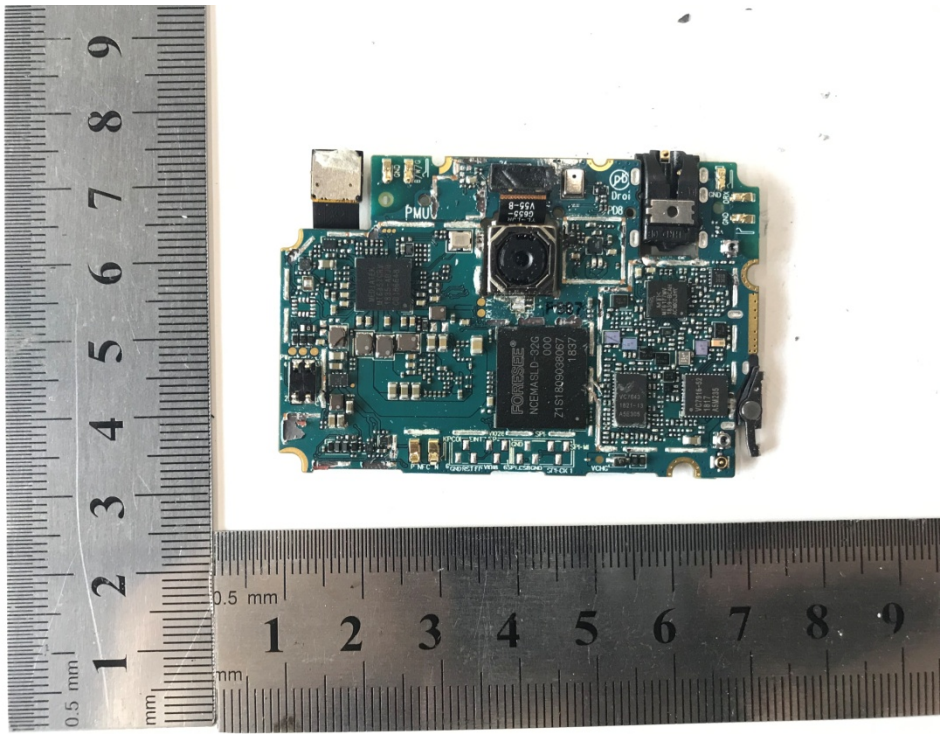

FCC ID:2ASCH-RG655
EUT Constructional Details

-----End of report-----