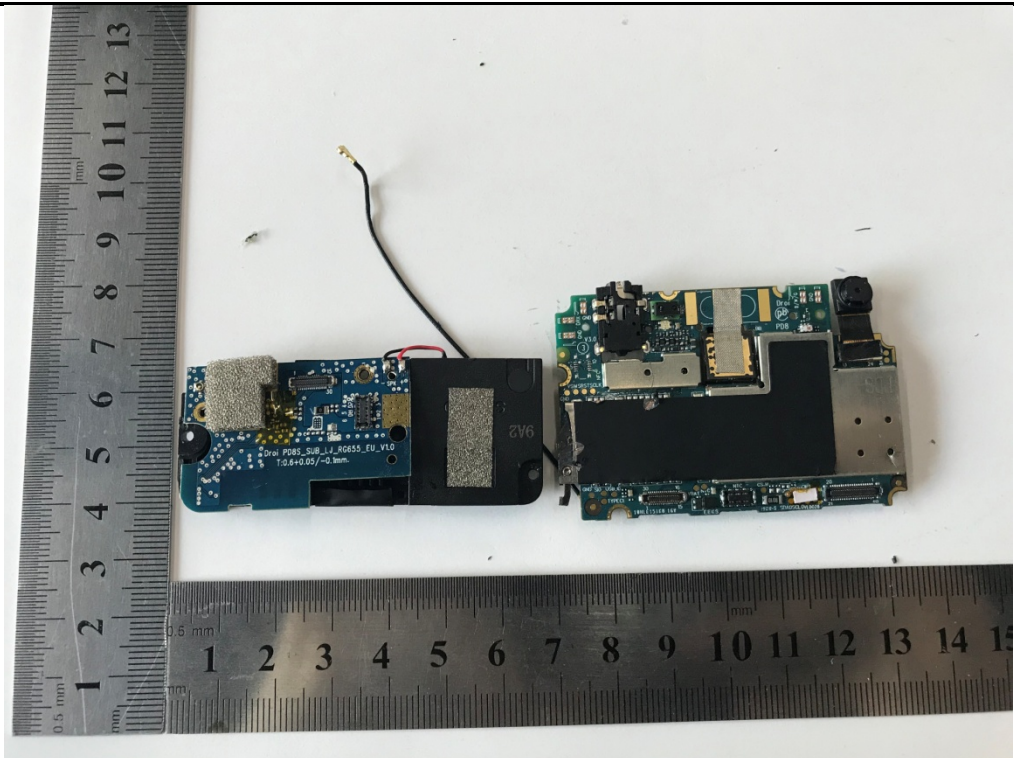

FCC ID:2ASCH-RG655
EUT Constructional Details

-----End of report-----