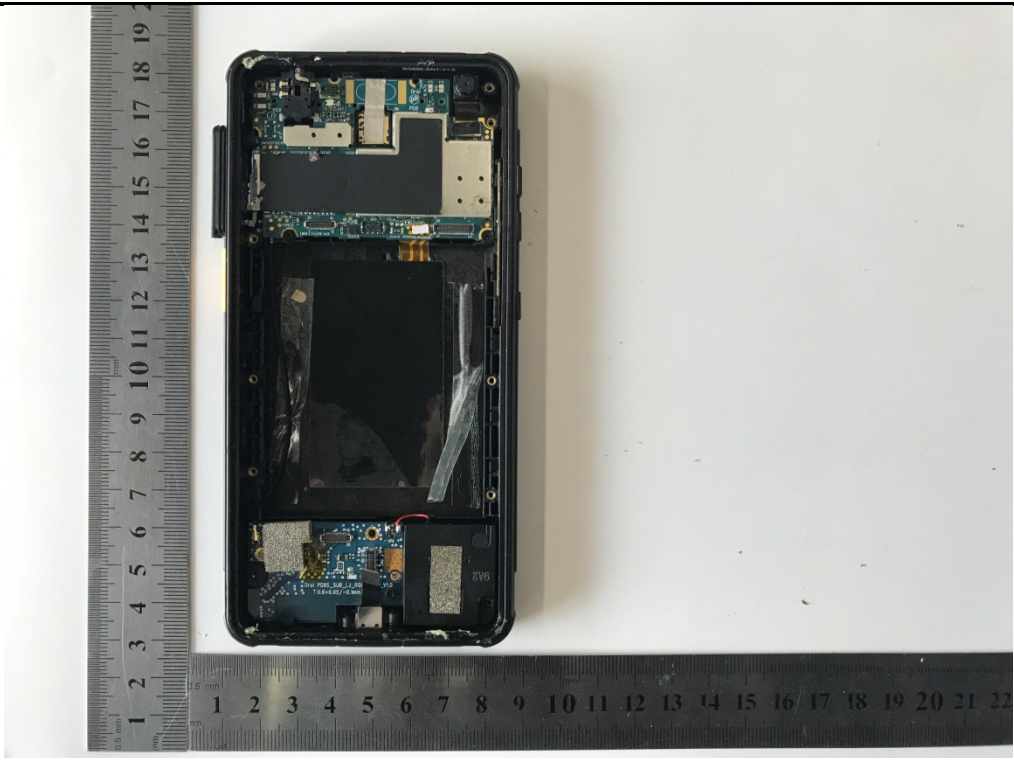

FCC ID:2ASCH-RG655
EUT Constructional Details

-----End of report-----