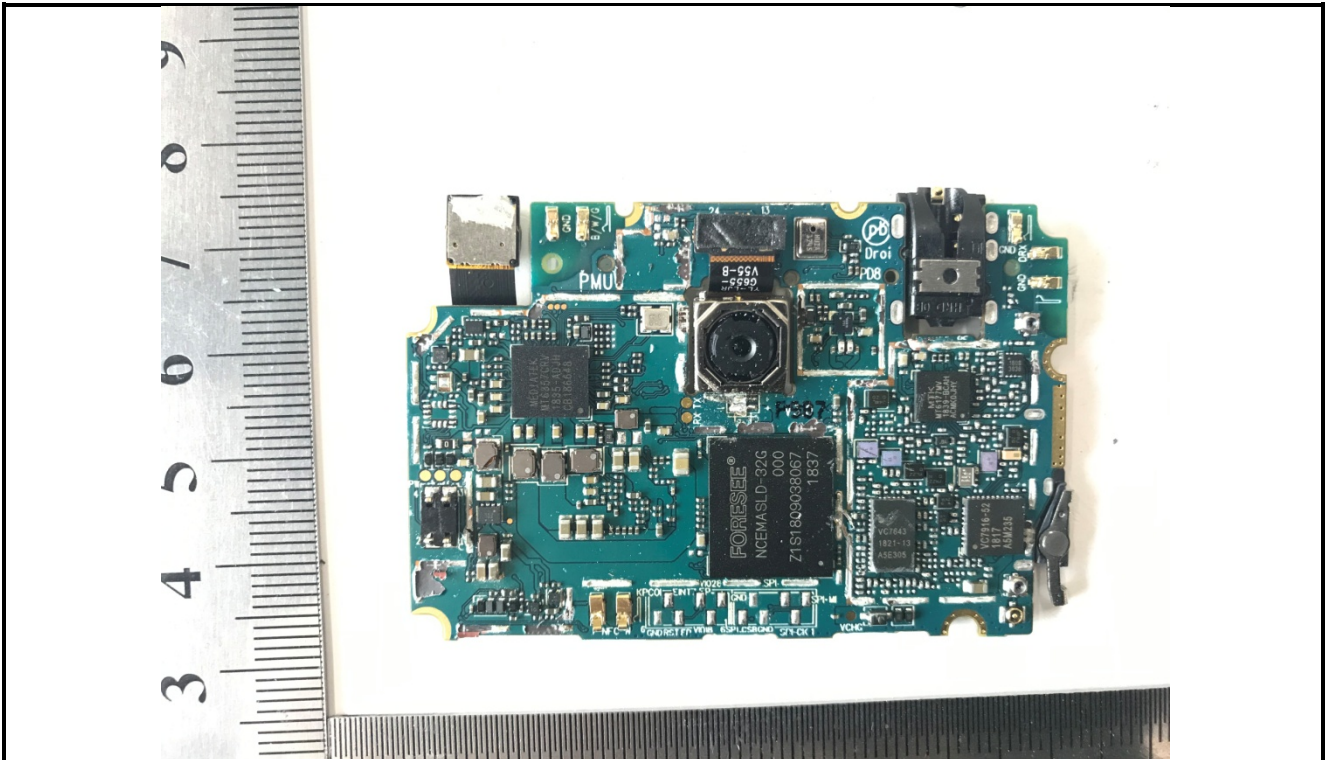

FCC ID:2ASCH-RG655
EUT Constructional Details

-----End of report-----