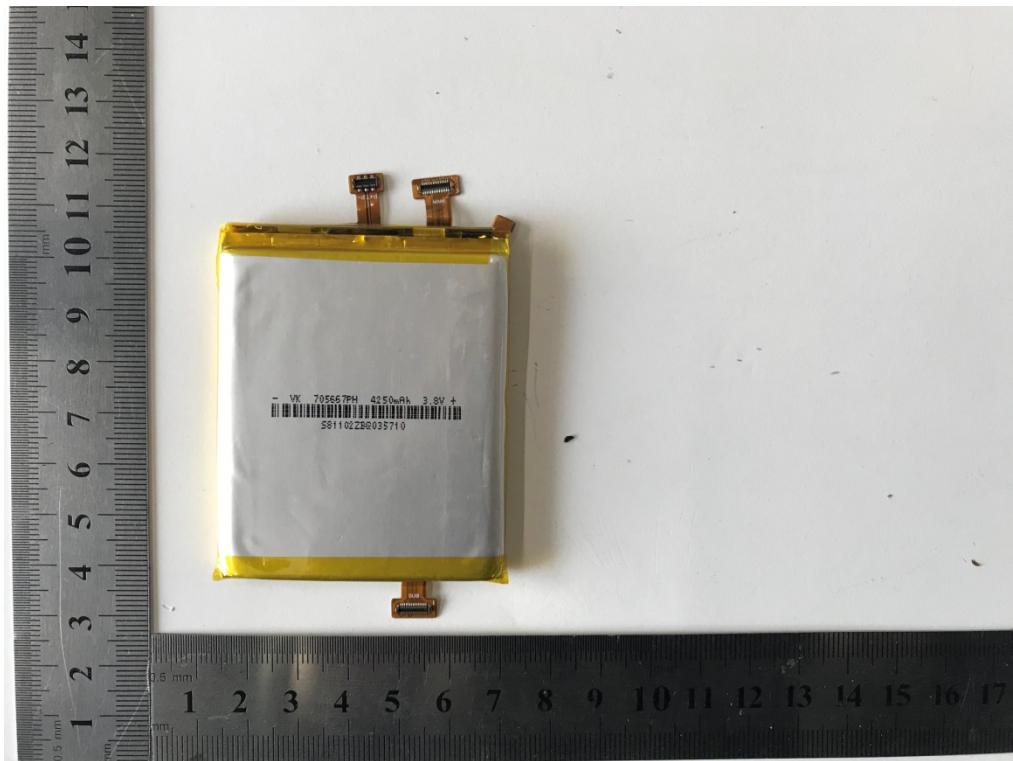

FCC ID:2ASCH-RG655
EUT Constructional Details

-----End of report-----