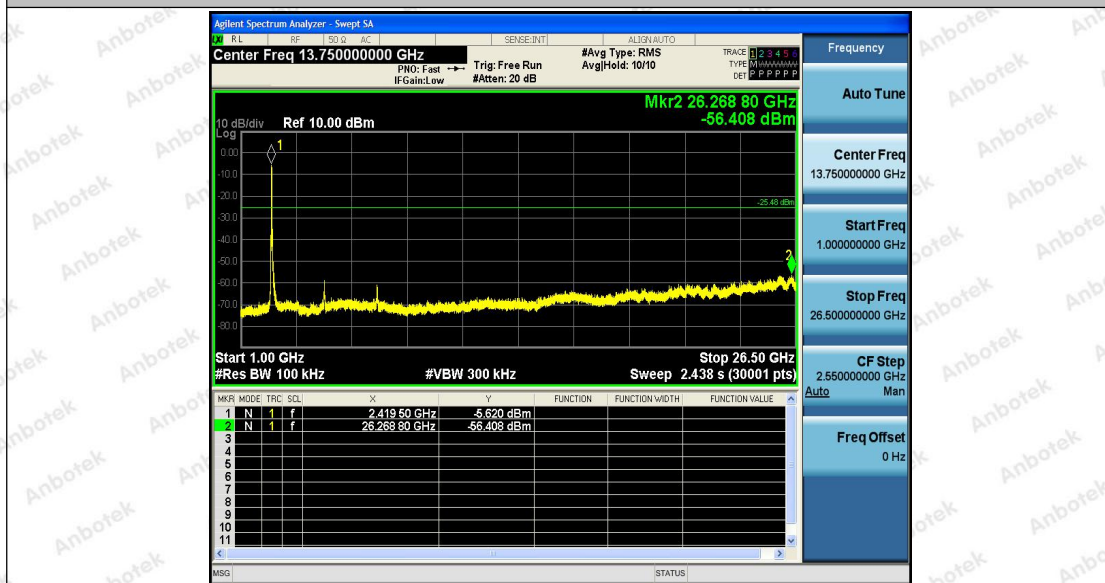

11N40_Ant1_2422_1000~26500

Shenzhen Anbotek Compliance Laboratory Limited

Address: 1/F., Building D, Sogood Science and Technology Park, Sanwei Community, Hangcheng Street, Bao'an District, Shenzhen, Guangdong, China.

Tel: (86) 755-26066440 Fax: (86) 755-26014772 Email: service@anbotek.com

Hotline
400-003-0500
www.anbotek.com