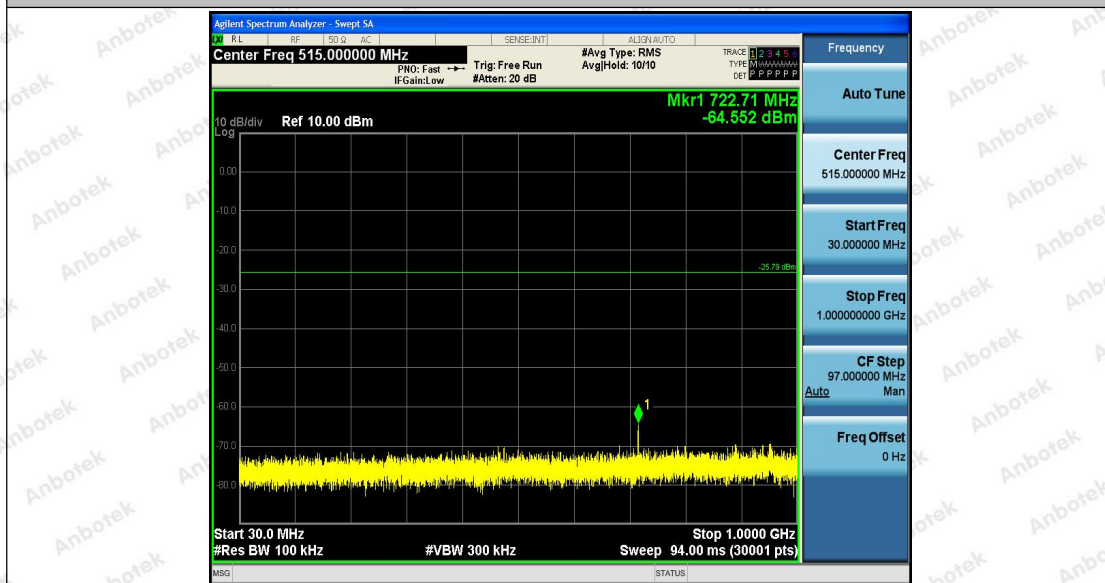

11N40_Ant1_2452_30~1000

Shenzhen Anbotek Compliance Laboratory Limited

Address: 1/F., Building D, Sogood Science and Technology Park, Sanwei Community, Hangcheng Street, Bao'an District, Shenzhen, Guangdong, China.

Tel: (86) 755-26066440 Fax: (86) 755-26014772 Email: service@anbotek.com

Hotline
400-003-0500
www.anbotek.com