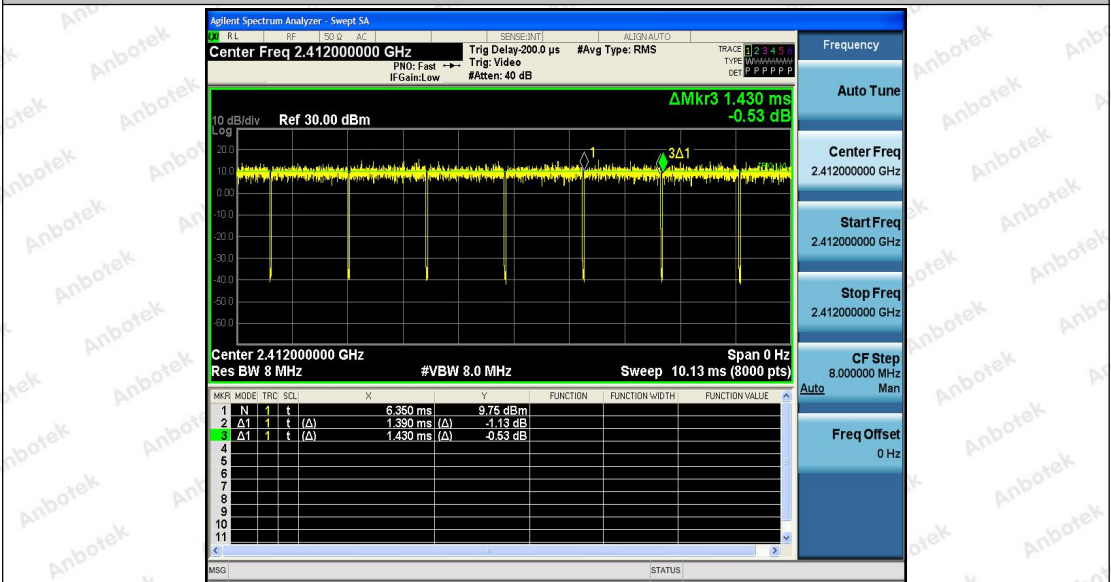

11G_Ant1_2412