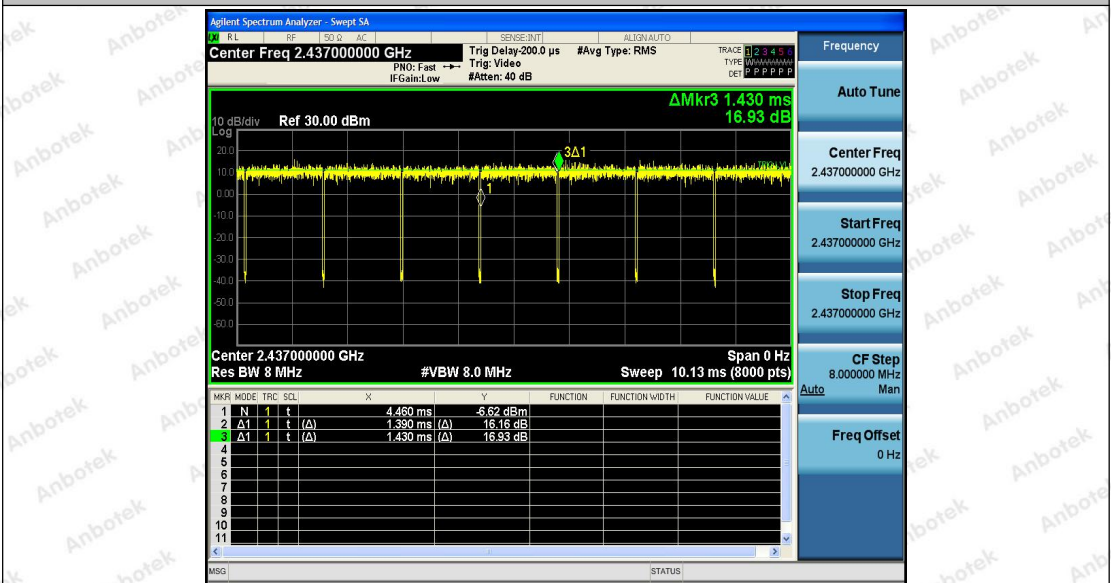

Test Graphs

11G_Ant1_2412

11G_Ant1_2437

Shenzhen Anbotek Compliance Laboratory Limited

Address: 1/F., Building D, Sogood Science and Technology Park, Sanwei Community, Hangcheng Street, Bao'an District, Shenzhen, Guangdong, China.
 Tel: (86) 755-26066440 Fax: (86) 755-26014772 Email: service@anbotek.com