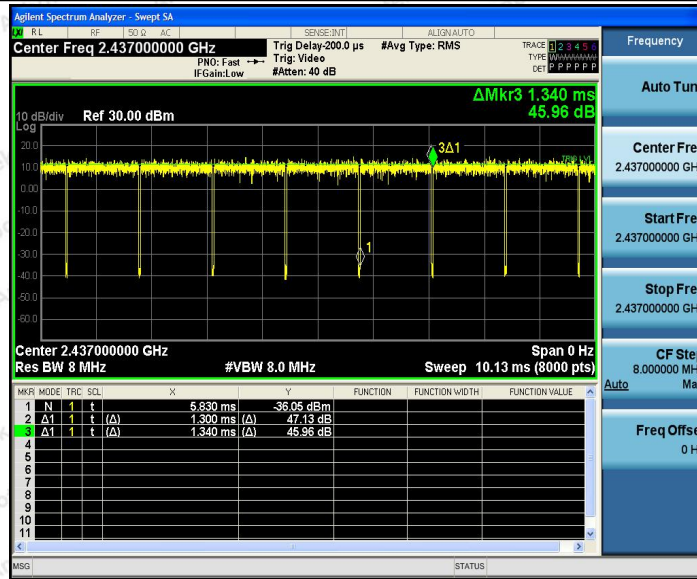

Shenzhen Anbotek Compliance Laboratory Limited

Address: 1/F., Building D, Sogood Science and Technology Park, Sanwei Community, Hangcheng Street, Bao'an District, Shenzhen, Guangdong, China.
Tel: (86) 755-26066440 Fax: (86) 755-26014772 Email: service@anbotek.com

Hotline 400-003-0500
www.anbotek.com