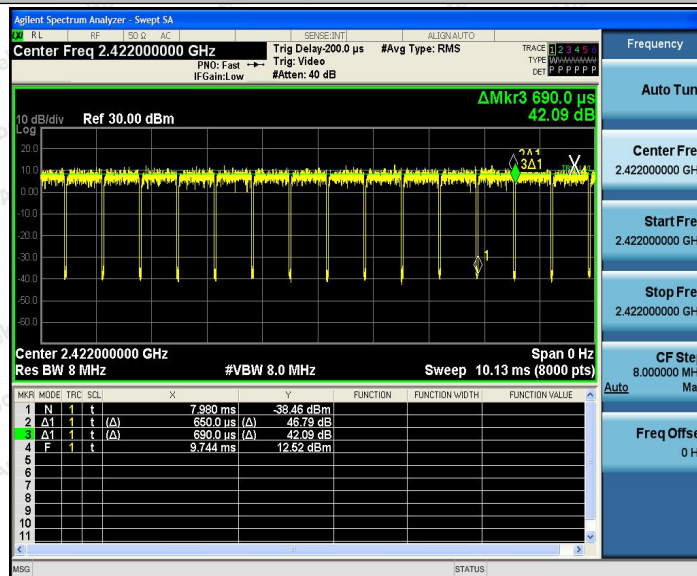

11N40_Ant1_2422

Shenzhen Anbotek Compliance Laboratory Limited

Address: 1/F., Building D, Sogood Science and Technology Park, Sanwei Community, Hangcheng Street, Bao'an District, Shenzhen, Guangdong, China.
Tel: (86) 755-26066440 Fax: (86) 755-26014772 Email: service@anbotek.com

Hotline 400-003-0500
www.anbotek.com