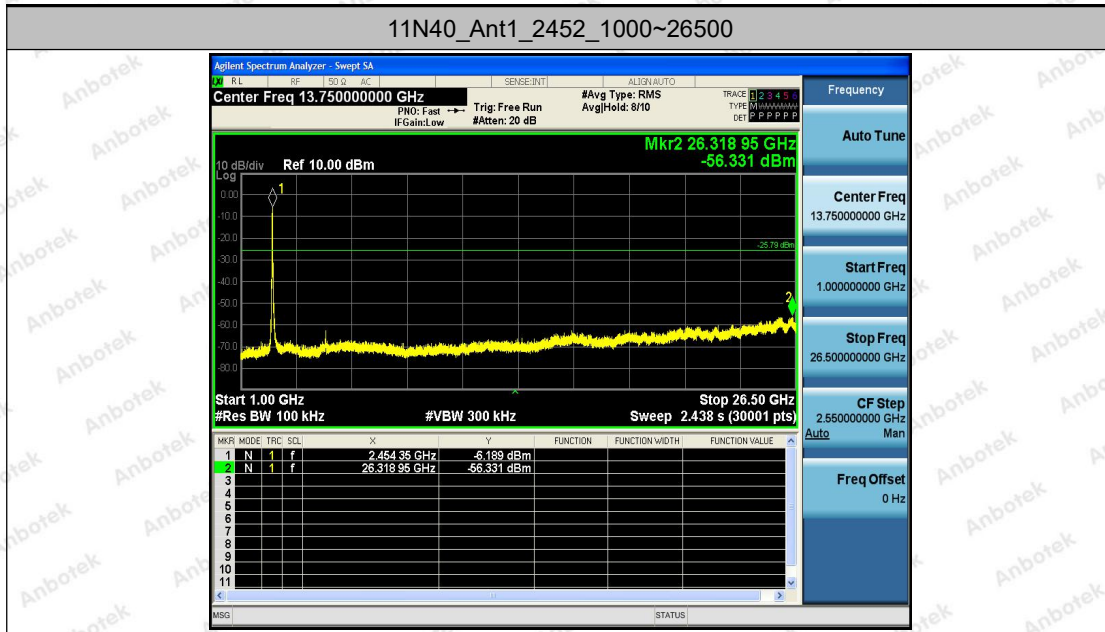

Shenzhen Anbotek Compliance Laboratory Limited

Address: 1/F., Building D, Sogood Science and Technology Park, Sanwei Community, Hangcheng Street, Bao'an District, Shenzhen, Guangdong, China.

Tel: (86) 755-26066440 Fax: (86) 755-26014772 Email: service@anbotek.com

Hotline
400-003-0500
www.anbotek.com