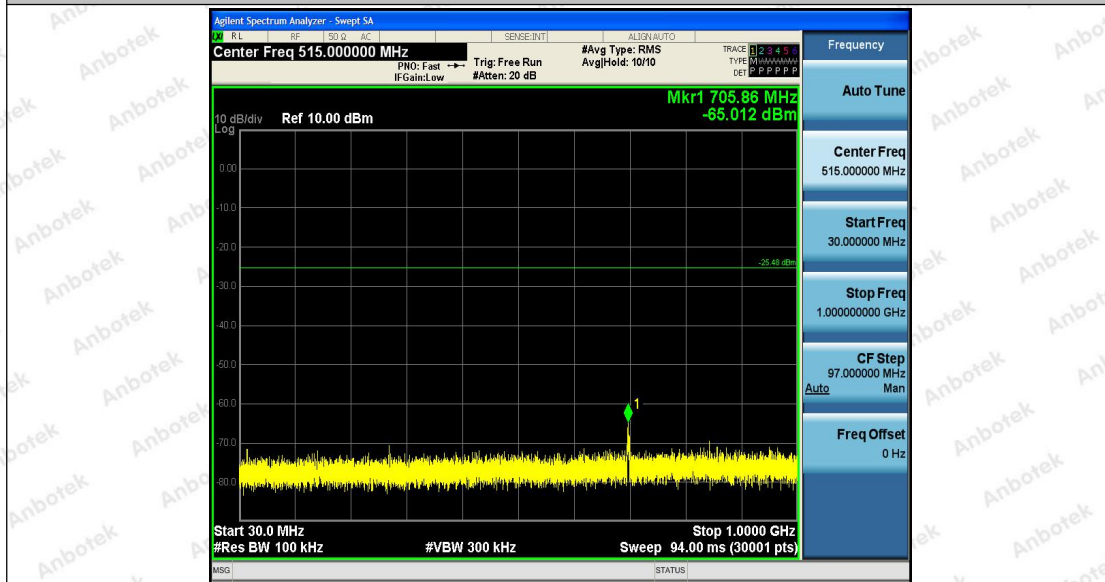

11N40_Ant1_2422_30~1000