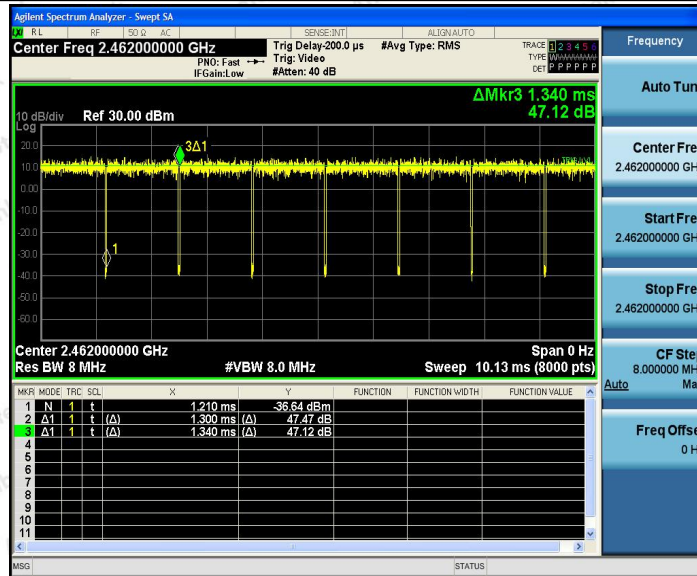

11N20_Ant1_2462