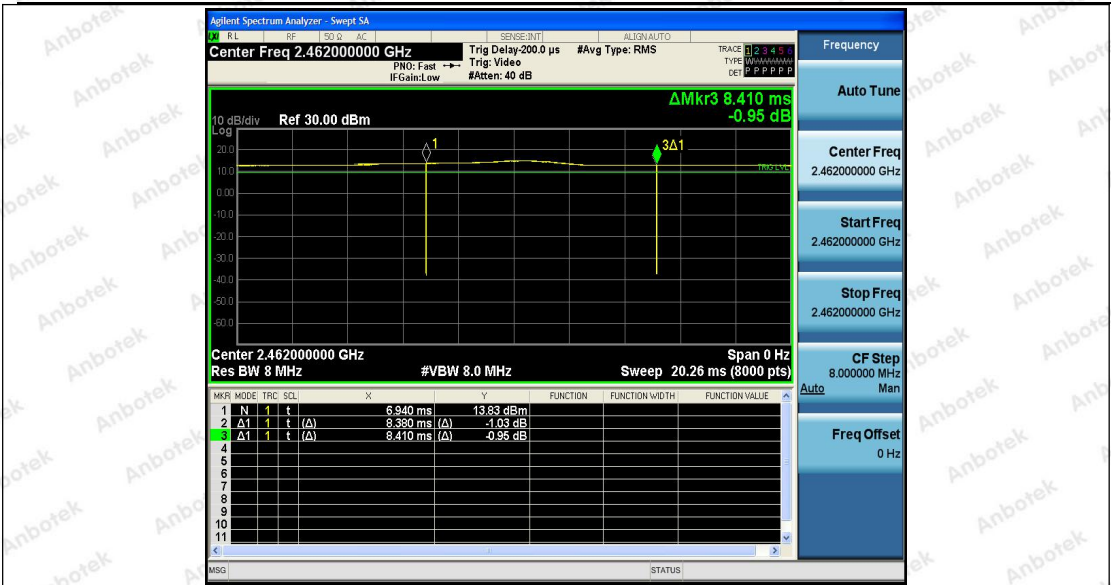

Shenzhen Anbotek Compliance Laboratory Limited

Address: 1/F., Building D, Sogood Science and Technology Park, Sanwei Community, Hangcheng Street, Bao'an District, Shenzhen, Guangdong, China.
Tel: (86) 755-26066440 Fax: (86) 755-26014772 Email: service@anbotek.com

Hotline 400-003-0500
www.anbotek.com