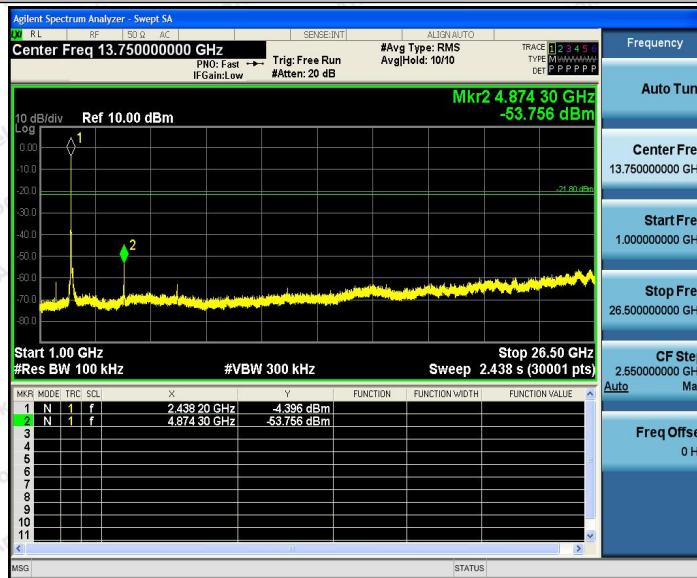

11N20_Ant1_2437_1000~26500

11N20_Ant1_2462_0~Reference

Shenzhen Anbotek Compliance Laboratory Limited

Address: 1/F., Building D, Sogood Science and Technology Park, Sanwei Community, Hangcheng Street, Bao'an District, Shenzhen, Guangdong, China.