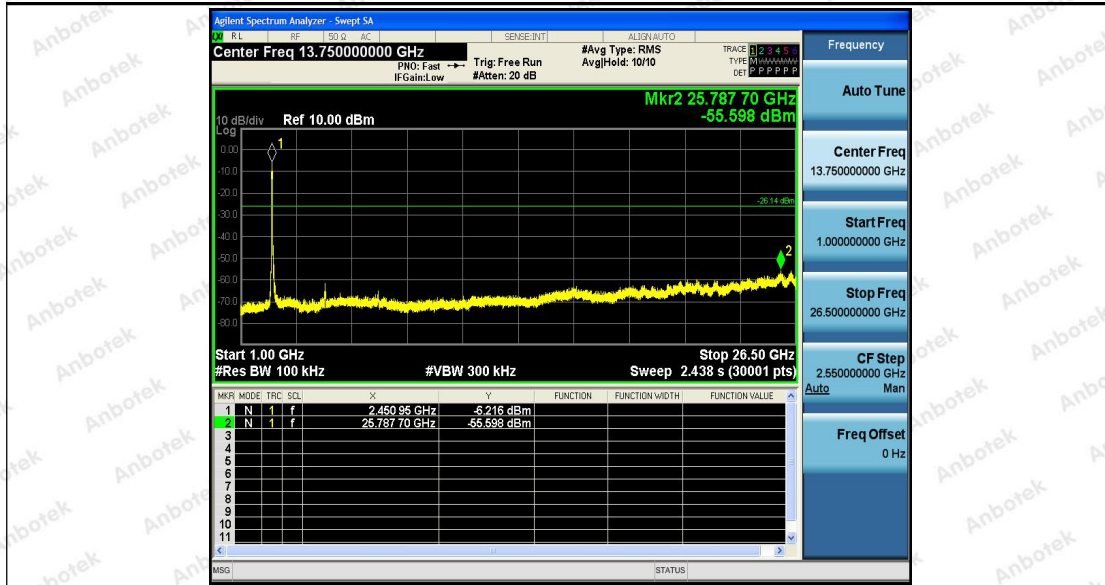

Shenzhen Anbotek Compliance Laboratory Limited

Address: 1/F., Building D, Sogood Science and Technology Park, Sanwei Community, Hangcheng Street, Bao'an District, Shenzhen, Guangdong, China.

Tel: (86) 755-26066440 Fax: (86) 755-26014772 Email: service@anbotek.com

Hotline
400-003-0500
www.anbotek.com