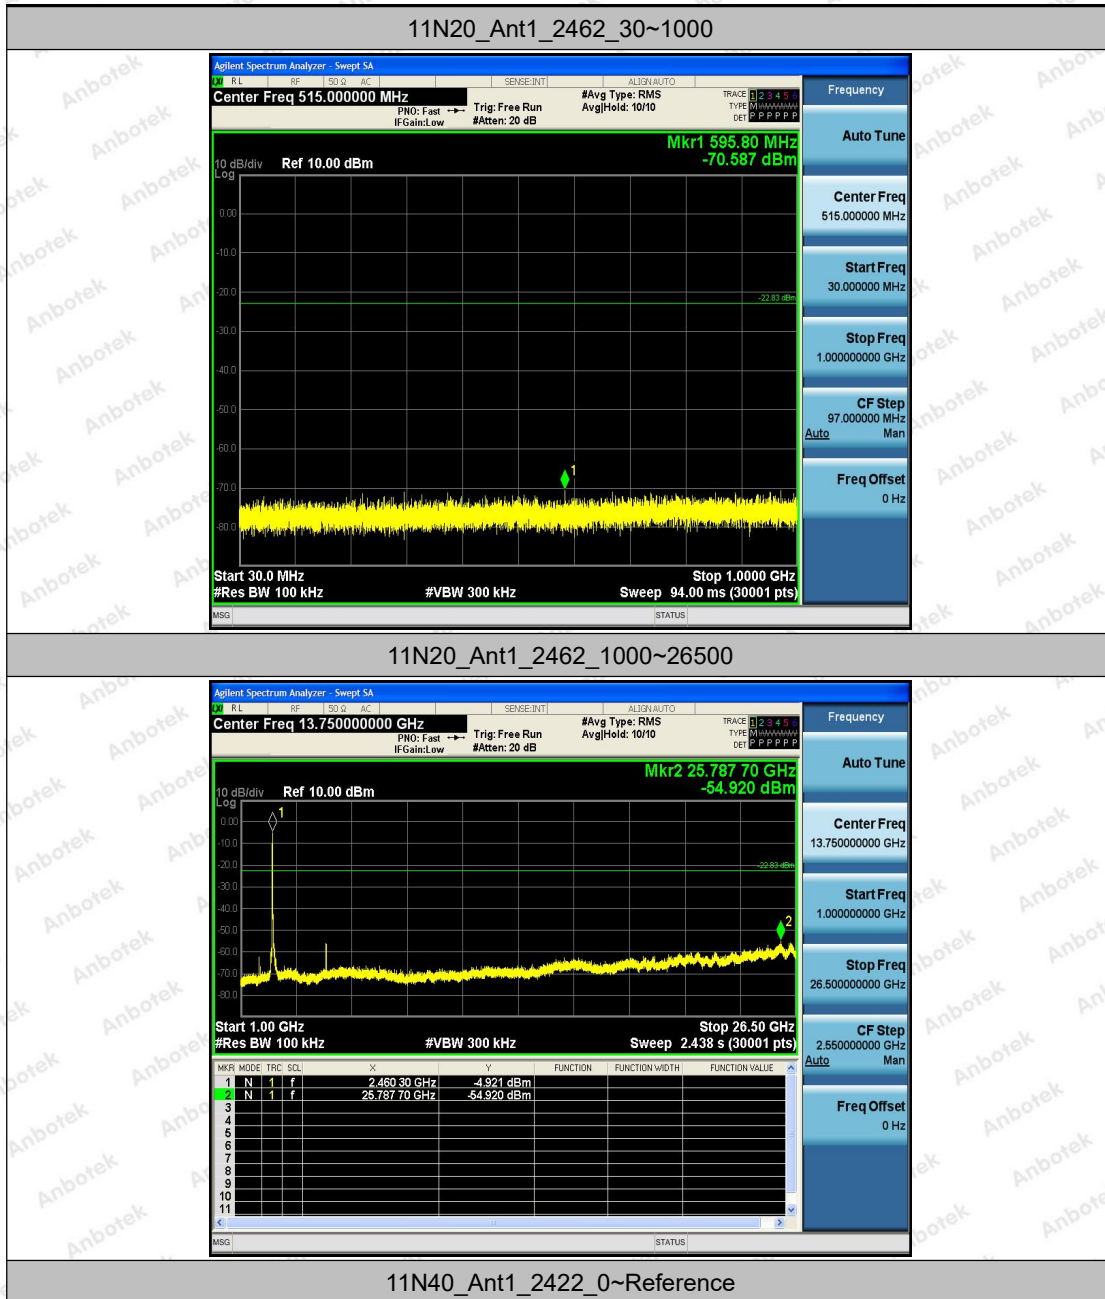

Shenzhen Anbotek Compliance Laboratory Limited

Address: 1/F., Building D, Sogood Science and Technology Park, Sanwei Community, Hangcheng Street, Bao'an District, Shenzhen, Guangdong, China.

Tel: (86) 755-26066440 Fax: (86) 755-26014772 Email: service@anbotek.com

Hotline
400-003-0500
www.anbotek.com