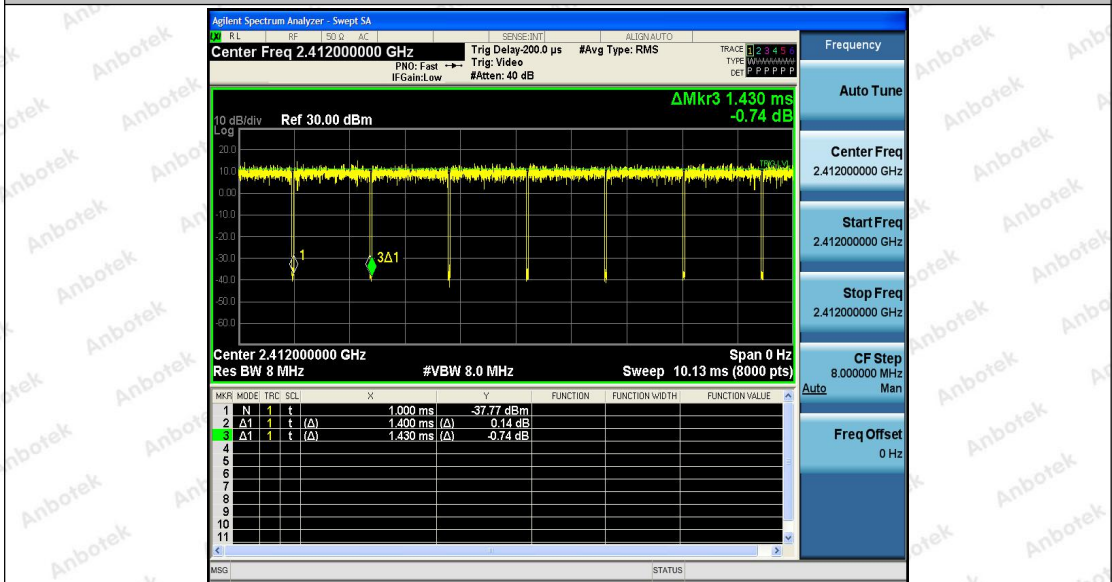

11G_Ant1_2412