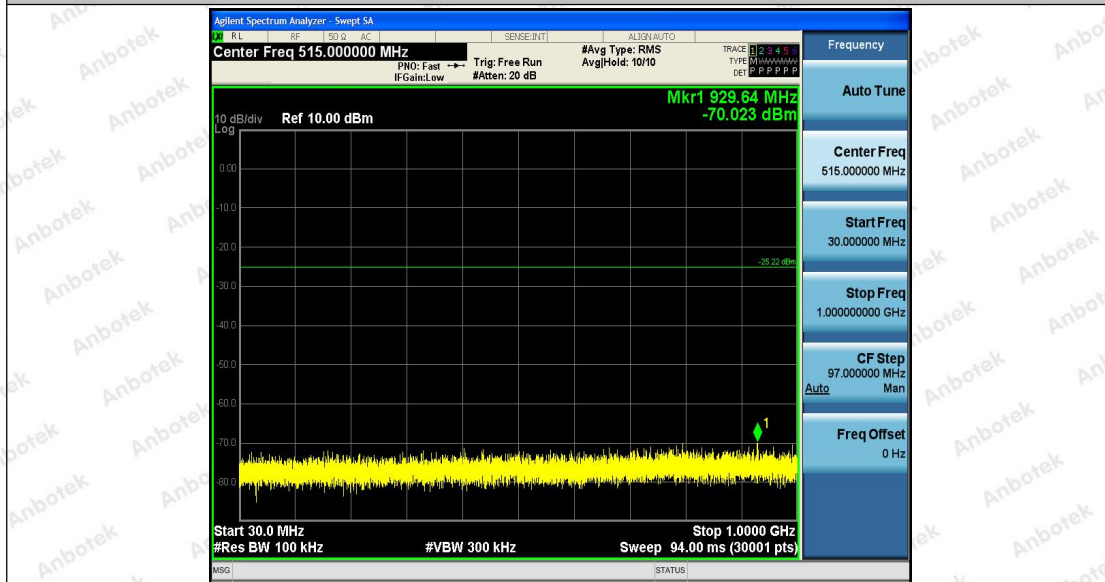

11N40_Ant1_2422_1000~26500