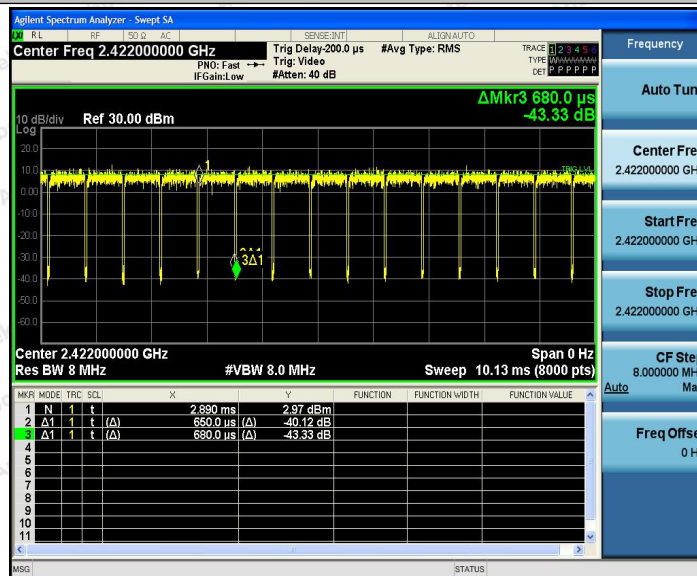

Shenzhen Anbotek Compliance Laboratory Limited

Address: 1/F., Building D, Sogood Science and Technology Park, Sanwei Community, Hangcheng Street, Bao'an District, Shenzhen, Guangdong, China.

Tel: (86) 755-26066440 Fax: (86) 755-26014772 Email: service@anbotek.com

Hotline
400-003-0500
www.anbotek.com