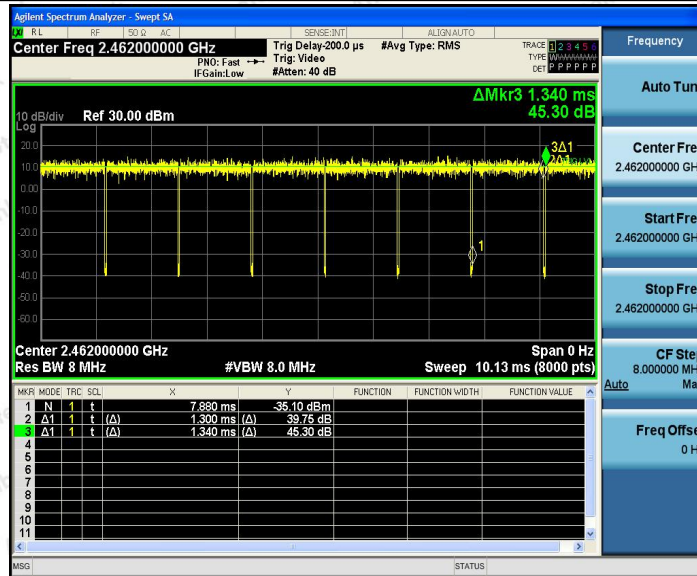

11N40_Ant1_2422