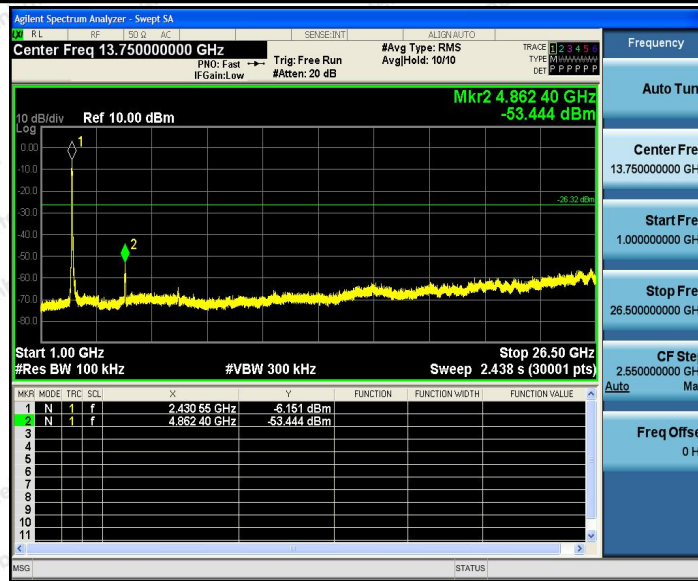

11N40_Ant1_2452_0~Reference