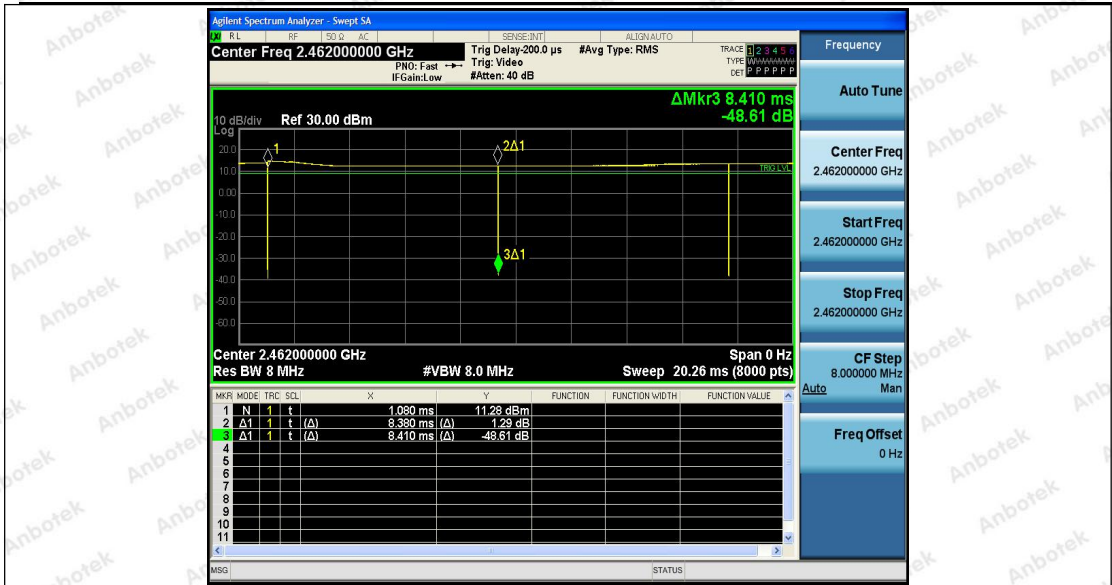

Shenzhen Anbotek Compliance Laboratory Limited

Address: 1/F., Building D, Sogood Science and Technology Park, Sanwei Community, Hangcheng Street, Bao'an District, Shenzhen, Guangdong, China.
Tel: (86) 755-26066440 Fax: (86) 755-26014772 Email: service@anbotek.com

Hotline
400-003-0500
www.anbotek.com