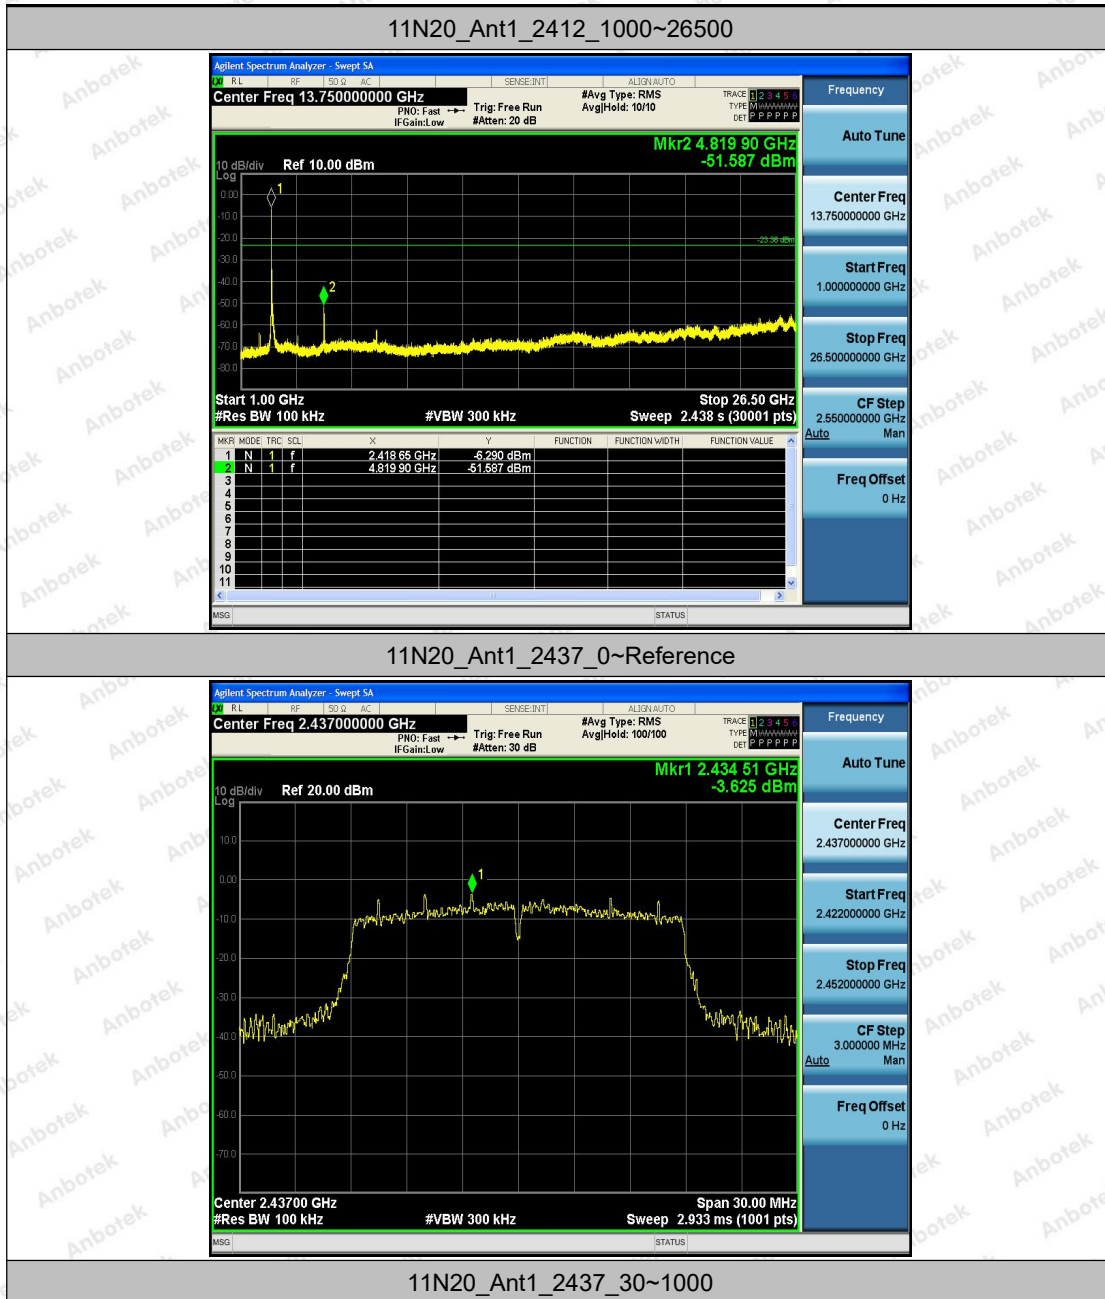

Shenzhen Anbotek Compliance Laboratory Limited

Address: 1/F., Building D, Sogood Science and Technology Park, Sanwei Community, Hangcheng Street, Bao'an District, Shenzhen, Guangdong, China.

Tel: (86) 755-26066440 Fax: (86) 755-26014772 Email: service@anbotek.com

Hotline
400-003-0500
www.anbotek.com