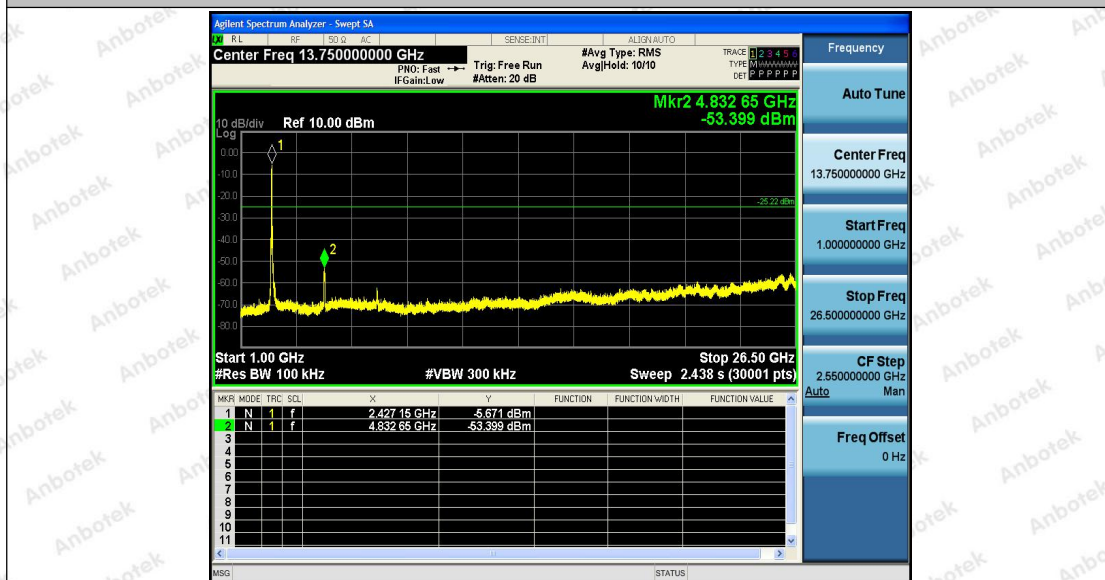

Shenzhen Anbotek Compliance Laboratory Limited

Address: 1/F., Building D, Sogood Science and Technology Park, Sanwei Community, Hangcheng Street, Bao'an District, Shenzhen, Guangdong, China.

Tel: (86) 755-26066440 Fax: (86) 755-26014772 Email: service@anbotek.com

Hotline
400-003-0500
www.anbotek.com