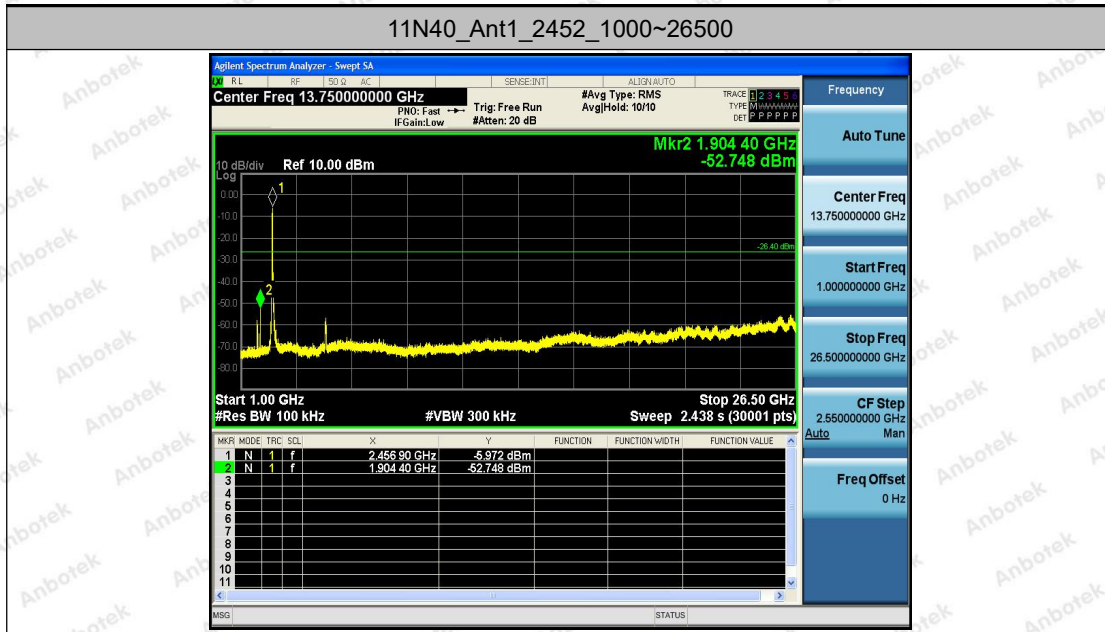

Shenzhen Anbotek Compliance Laboratory Limited

Address: 1/F., Building D, Sogood Science and Technology Park, Sanwei Community, Hangcheng Street, Bao'an District, Shenzhen, Guangdong, China.

Tel: (86) 755-26066440 Fax: (86) 755-26014772 Email: service@anbotek.com

Hotline
400-003-0500
www.anbotek.com