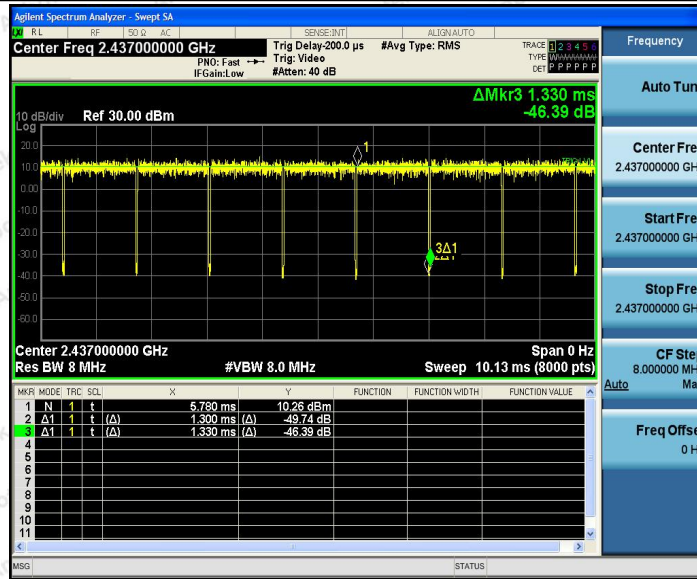

11N20_Ant1_2462