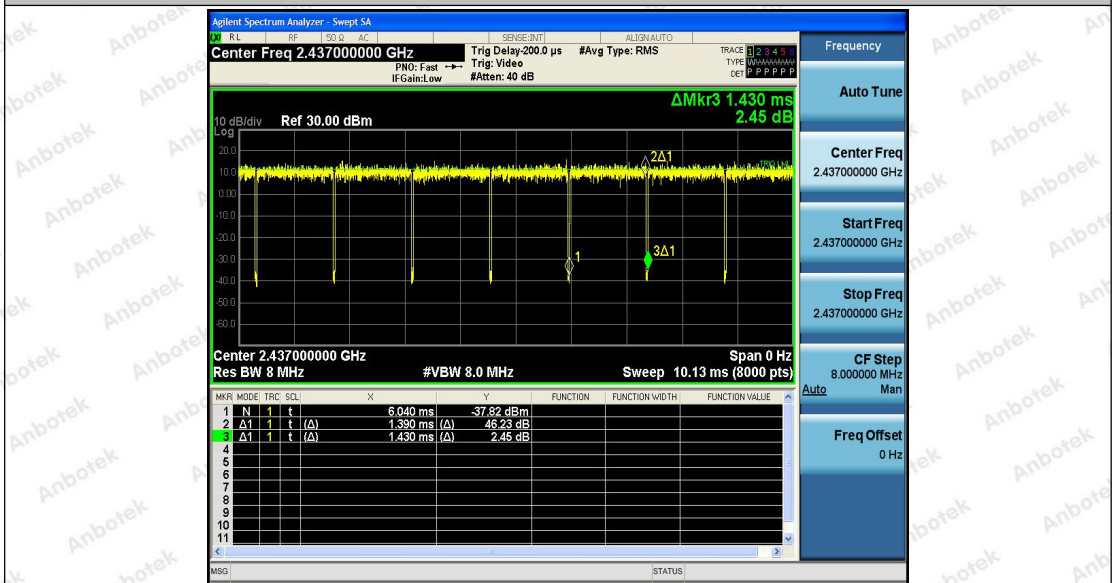

11G_Ant1_2437

Shenzhen Anbotek Compliance Laboratory Limited

Address: 1/F., Building D, Sogood Science and Technology Park, Sanwei Community, Hangcheng Street, Bao'an District, Shenzhen, Guangdong, China.
Tel: (86) 755-26066440 Fax: (86) 755-26014772 Email: service@anbotek.com

Hotline
400-003-0500
www.anbotek.com