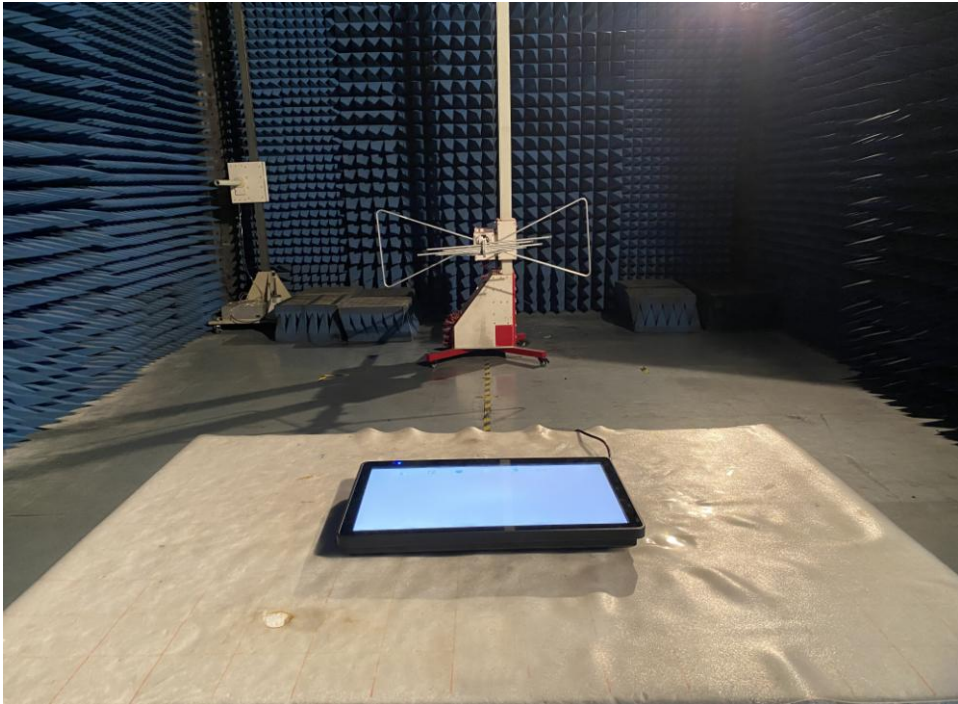

Appendix A: Photographs of Test Setup

Product: Free Standing Digital Display Shelf w/ LCD Screen
Model: SMFSDDS
Radiated Emission

Conducted Emission