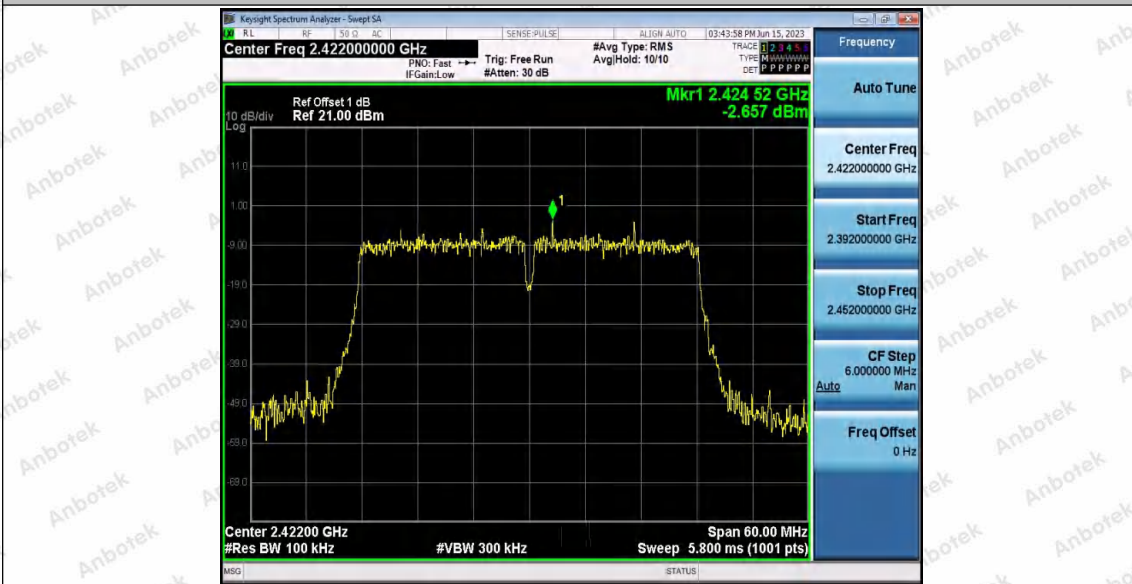

11N40SISO_Ant1_2422_30~1000

Shenzhen Anbotek Compliance Laboratory Limited

Address: 1/F., Building D, Sogood Science and Technology Park, Sanwei Community, Hangcheng Street, Bao'an District, Shenzhen, Guangdong, China.
Tel: (86) 0755-26066440 Fax: (86) 0755-26014772 Email: service@anbotek.com

Hotline
400-003-0500
www.anbotek.com.cn