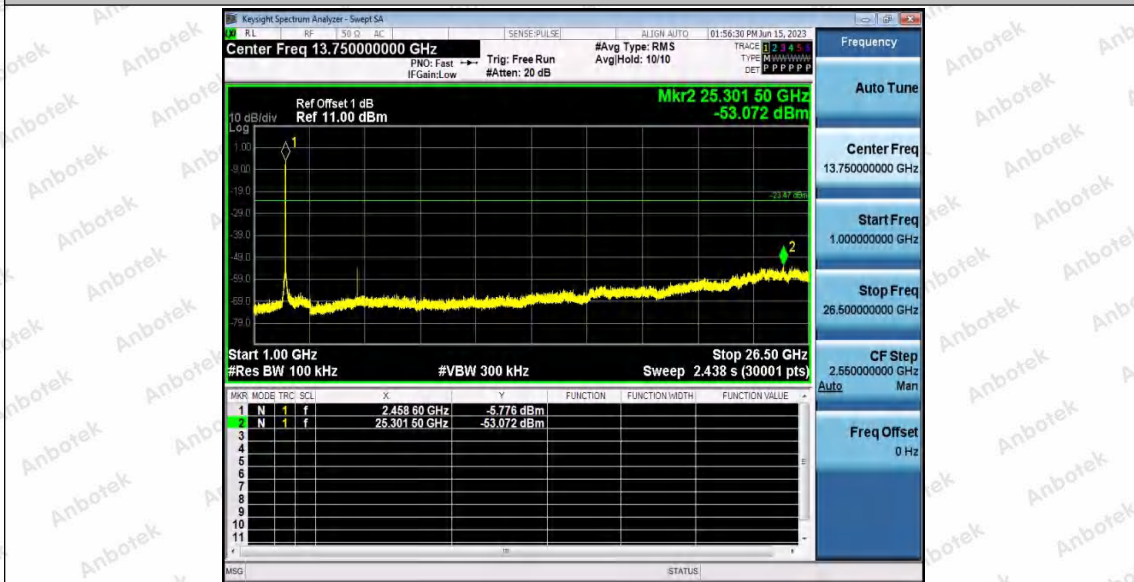

11N20SISO_Ant1_2412_0~Reference

Shenzhen Anbotek Compliance Laboratory Limited

Address: 1/F., Building D, Sogood Science and Technology Park, Sanwei Community, Hangcheng Street, Bao'an District, Shenzhen, Guangdong, China.
Tel: (86) 0755-26066440 Fax: (86) 0755-26014772 Email: service@anbotek.com

Hotline 400-003-0500
www.anbotek.com.cn