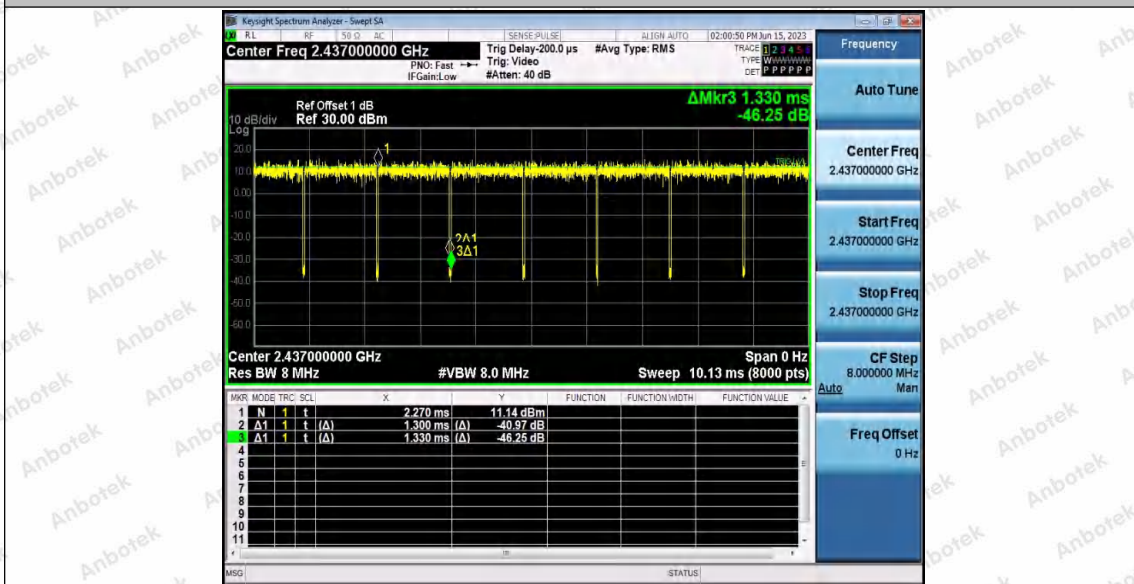

11N20SISO_Ant1_2462

Shenzhen Anbotek Compliance Laboratory Limited

Address: 1/F., Building D, Sogood Science and Technology Park, Sanwei Community, Hangcheng Street, Bao'an District, Shenzhen, Guangdong, China.
Tel: (86) 0755-26066440 Fax: (86) 0755-26014772 Email: service@anbotek.com

Hotline
400-003-0500
www.anbotek.com.cn