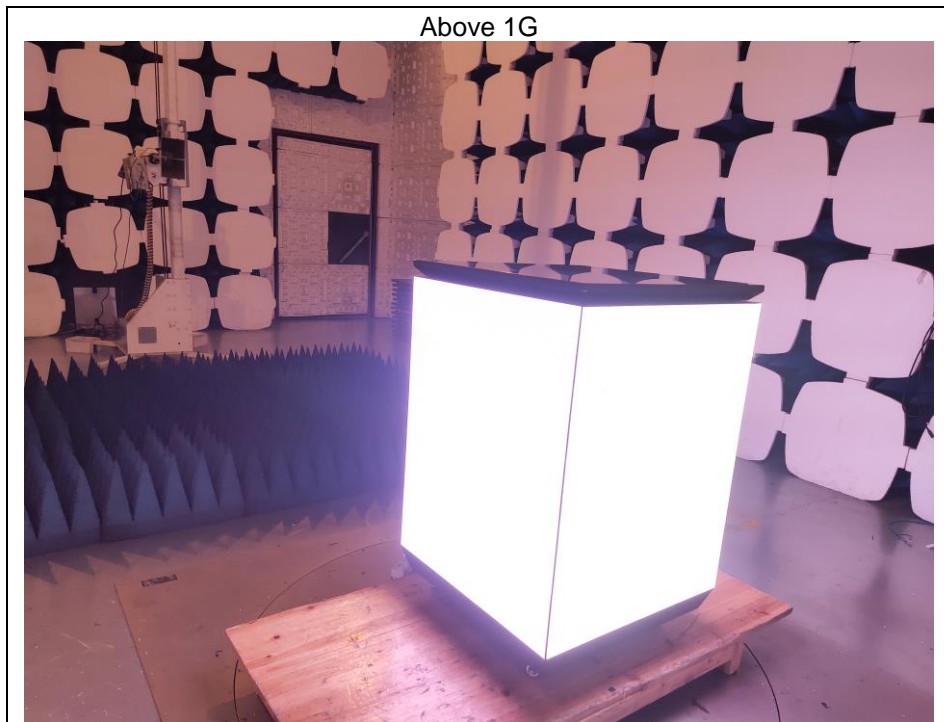

Model: DP031NVB
Radiated Emission

Conducted emissions