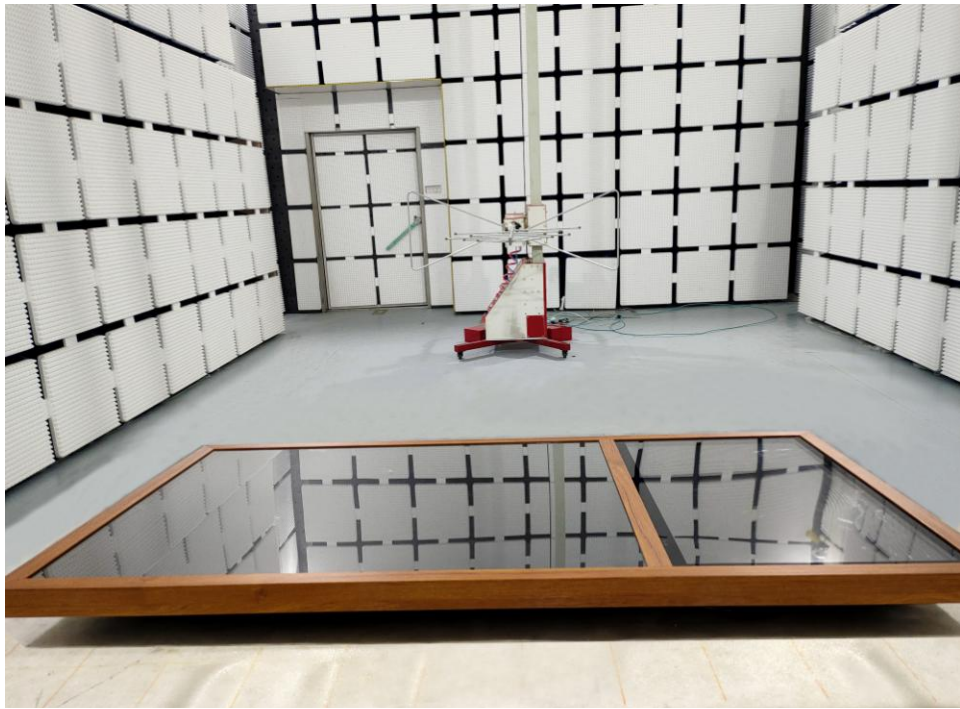

Appendix A: Photographs of Test Setup

Product: 32 inch Digital LED Liquid Chalk Board

Model: DGLEDCBD32

Radiated Emission

Conducted Emission