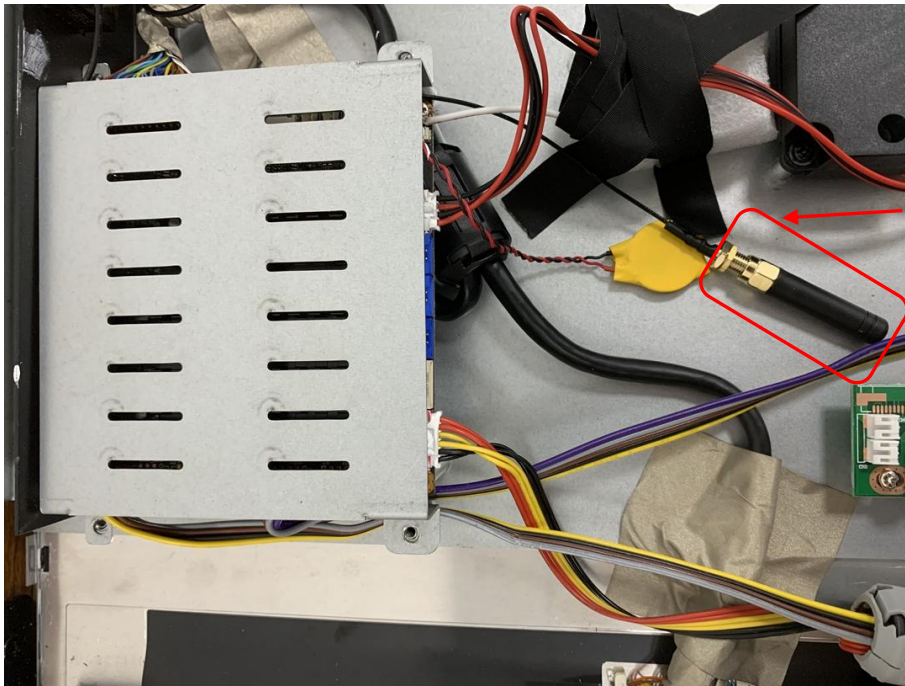

Appendix B: Photographs of EUT

Product: 27 inch Digital LED Liquid Chalk Board

Model: DGLEDCBD27

Internal Photos

ANT