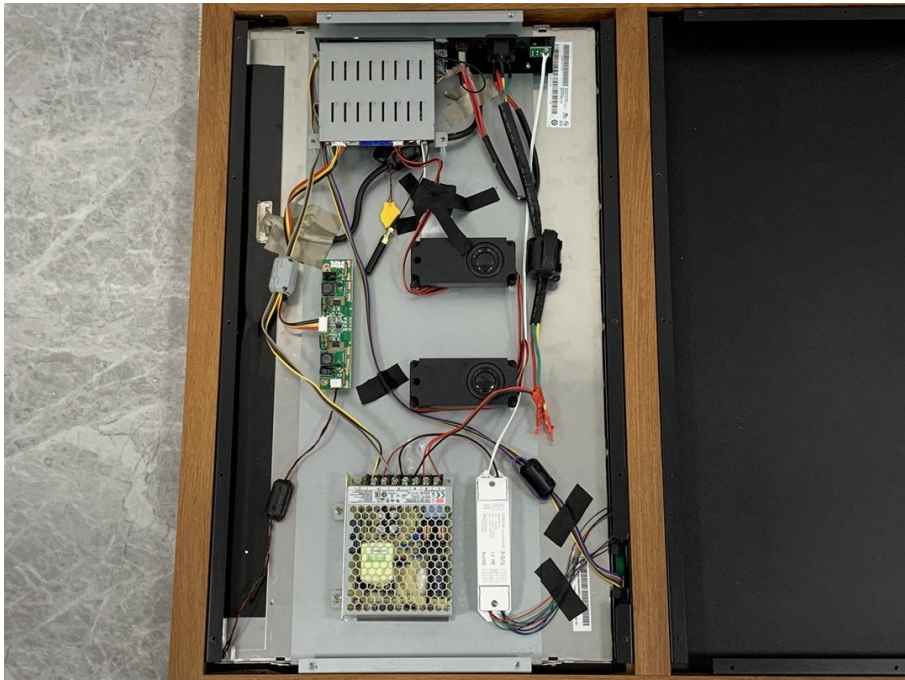

Appendix B: Photographs of EUT

Product: 27 inch Digital LED Liquid Chalk Board

Model: DGLEDCBD27

Internal Photos

ANT