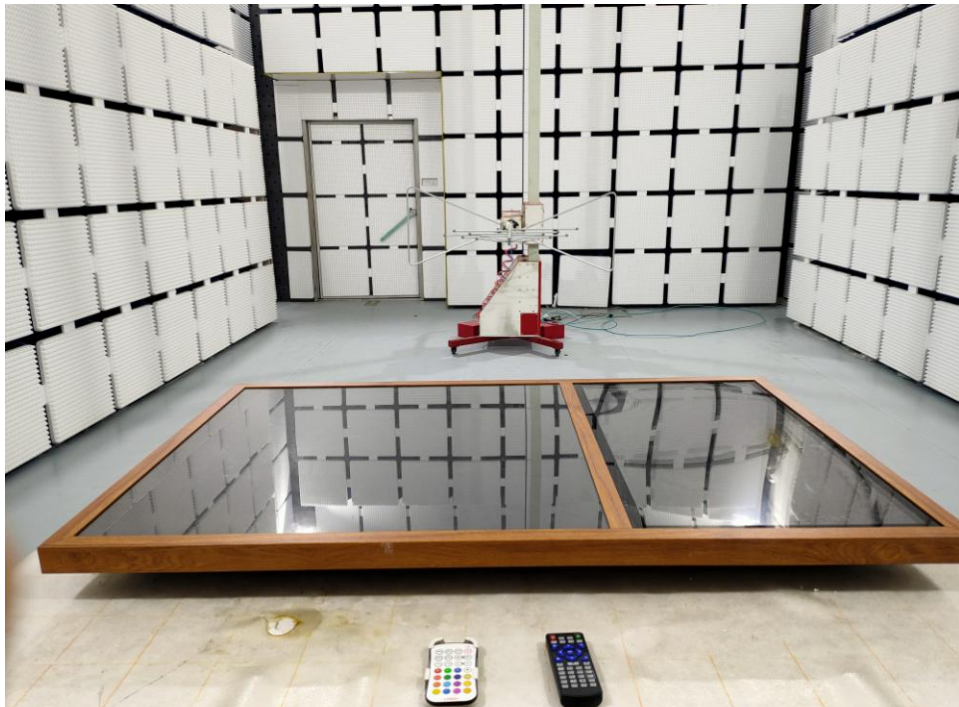

Appendix A: Photographs of Test Setup

Product: 27 inch Digital LED Liquid Chalk Board

Model: DGLEDCBD27

Radiated Emission

Conduction Emission