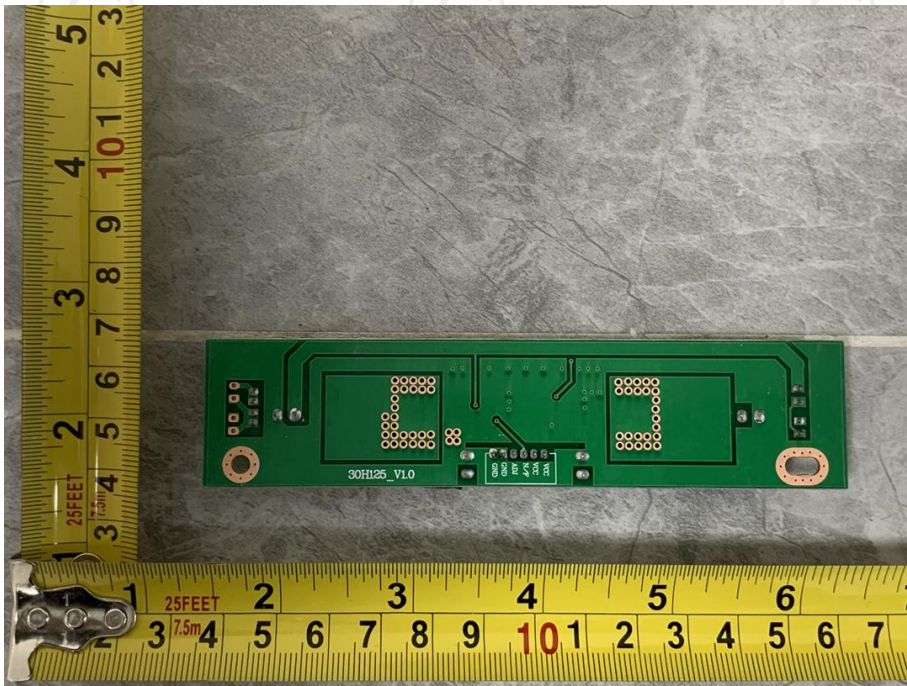

Product: 27 inch Digital LED Liquid Chalk Board
Model: DGLEDCBD27
Internal Photos

*******END OF REPORT*******