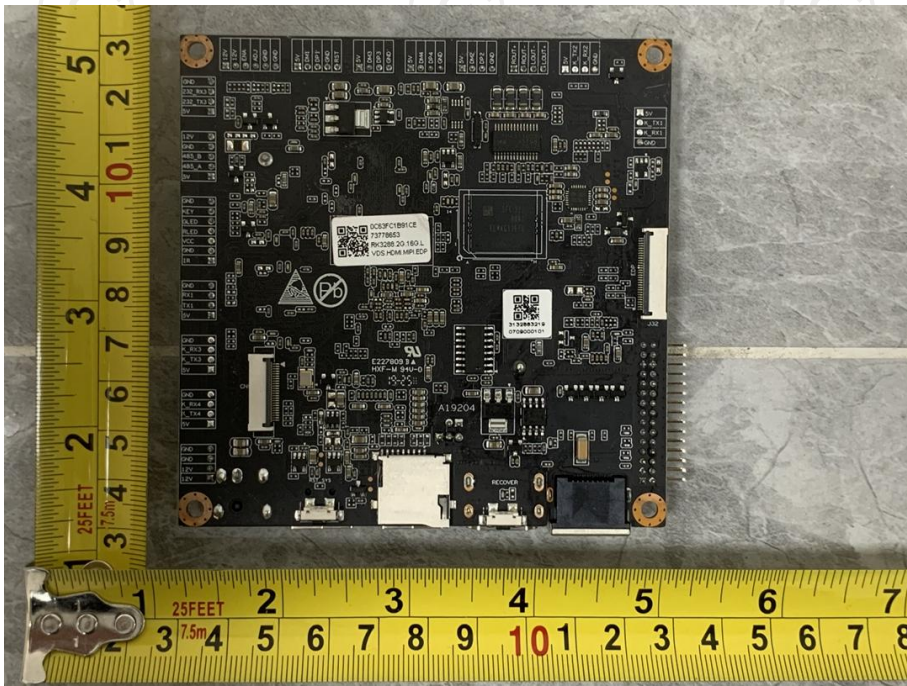

Product: 27 inch Digital LED Liquid Chalk Board
Model: DGLEDCBD27
Internal Photos

*******END OF REPORT*******