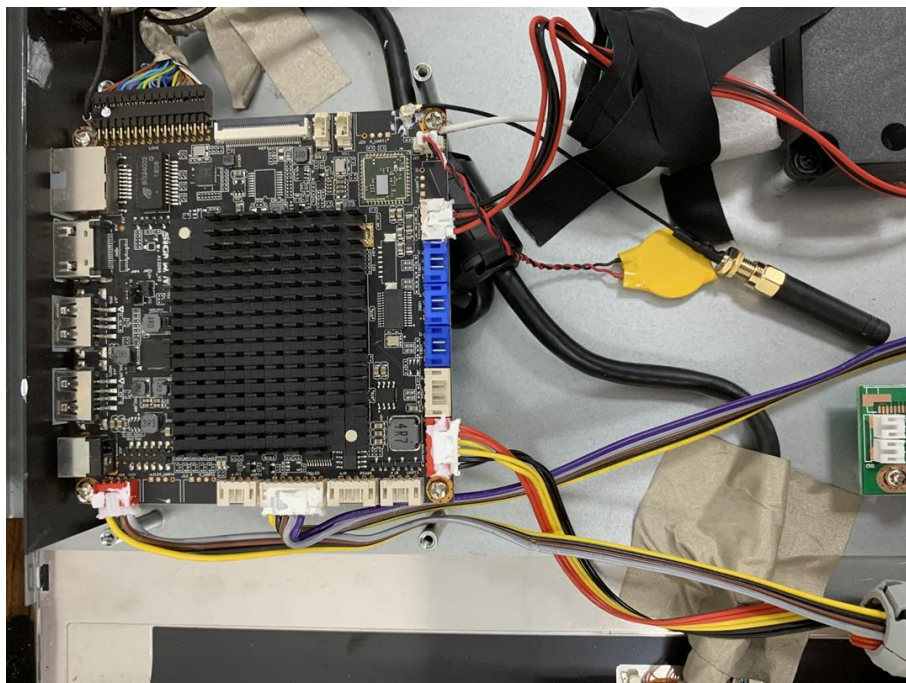

Product: 27 inch Digital LED Liquid Chalk Board
Model: DGLEDCBD27
Internal Photos

*******END OF REPORT*******