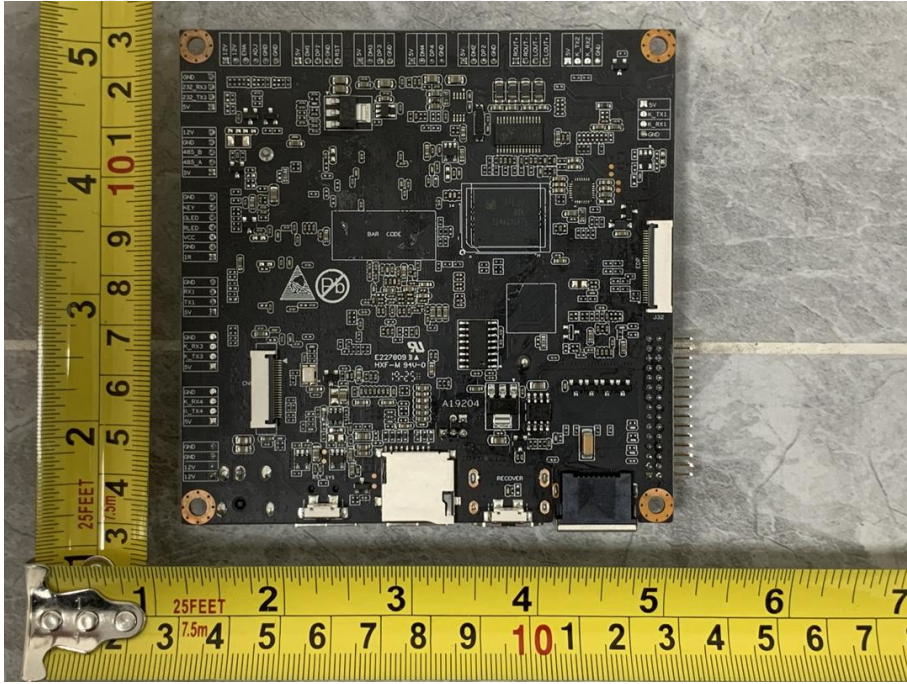

Product: 27 inch Digital LED Liquid Chalk Board
Model: DGLEDCBD27
Internal Photos

*******END OF REPORT*******