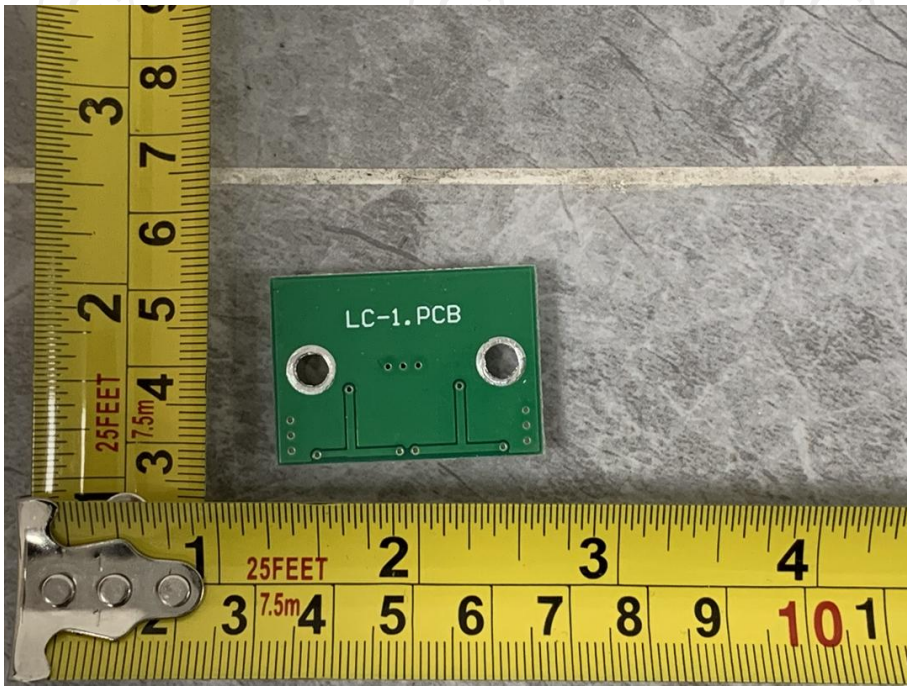

Product: 27 inch Digital LED Liquid Chalk Board
Model: DGLEDCBD27
Internal Photos

*******END OF REPORT*******