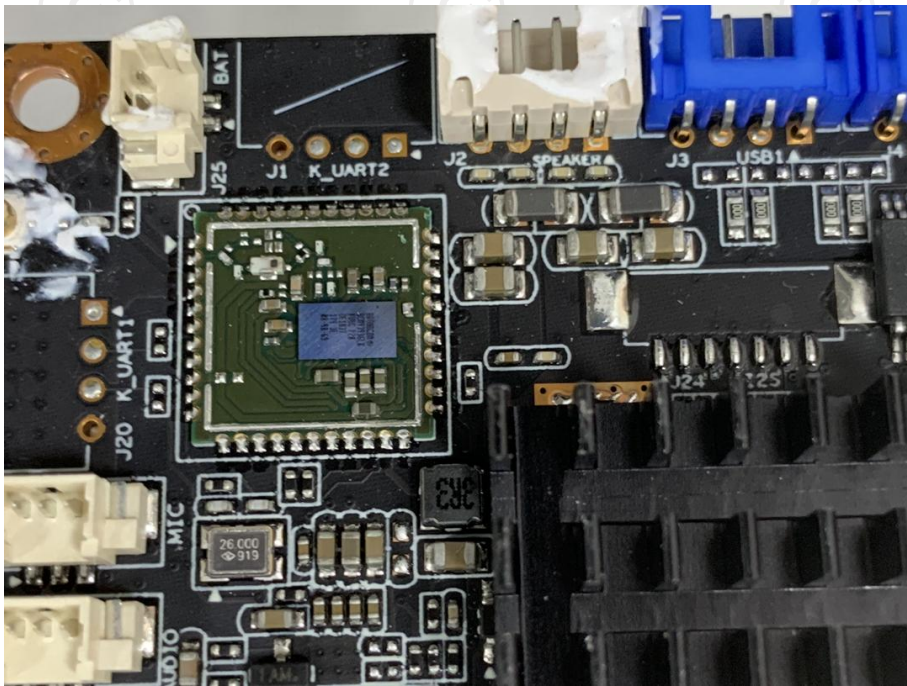

Product: 27 inch Digital LED Liquid Chalk Board
Model: DGLEDCBD27
Internal Photos

*******END OF REPORT*******