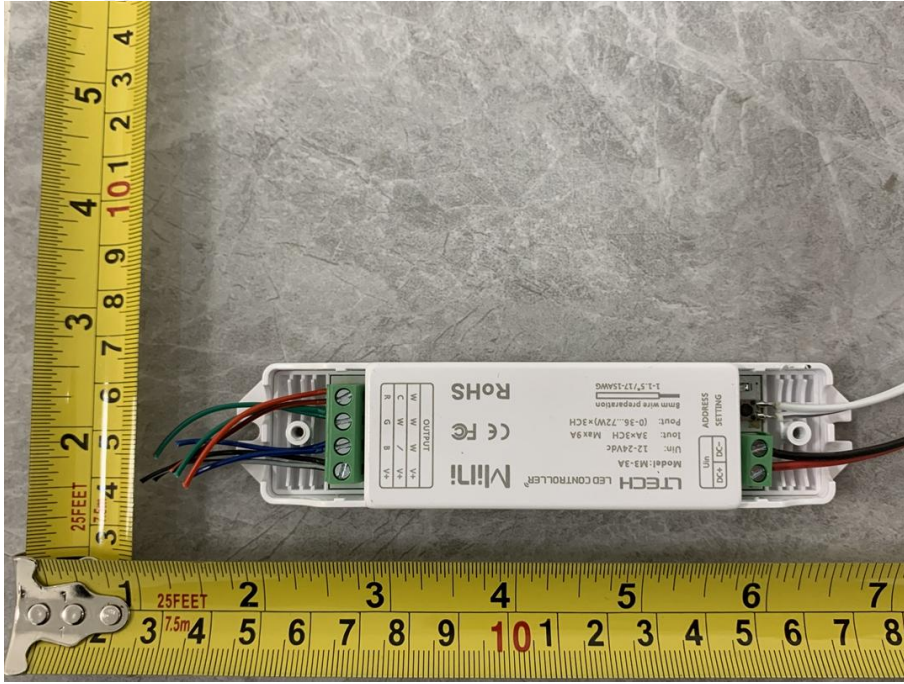

Product: 27 inch Digital LED Liquid Chalk Board
Model: DGLEDCBD27
Internal Photos

*******END OF REPORT*******