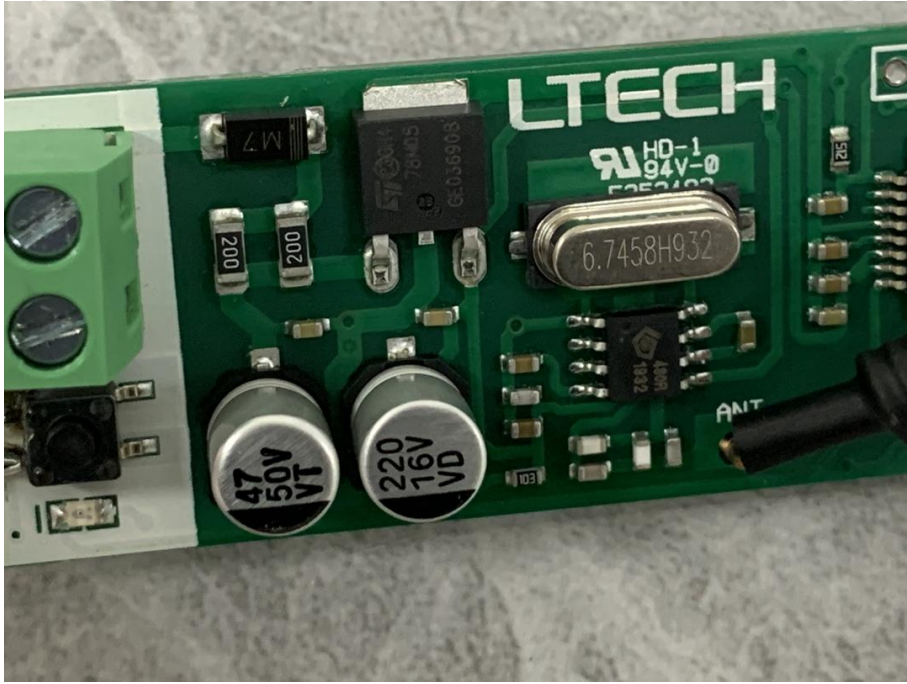

Product: 27 inch Digital LED Liquid Chalk Board
Model: DGLEDCBD27
Internal Photos

*******END OF REPORT*******