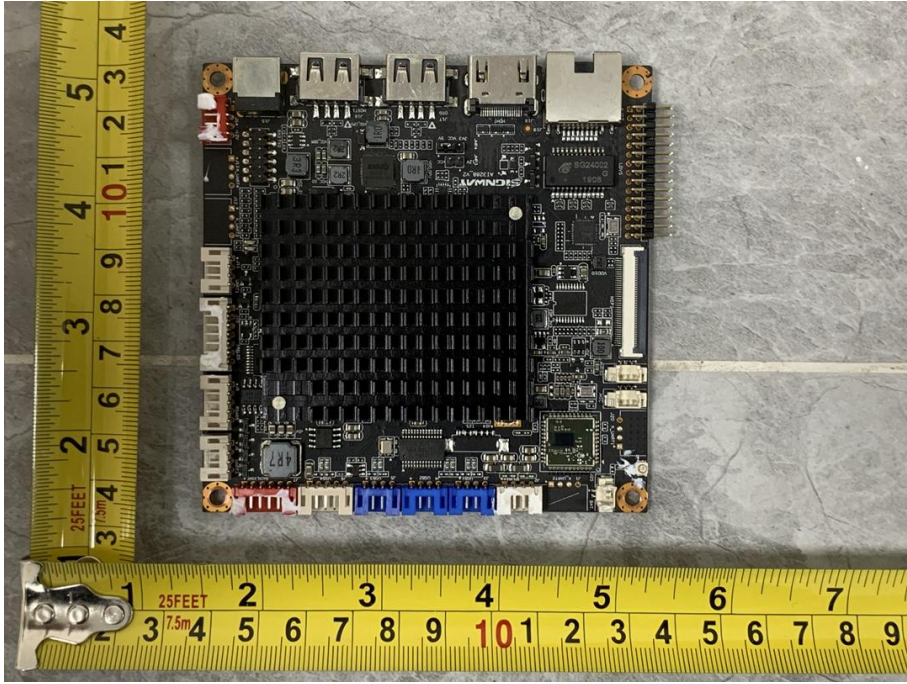

Product: 27 inch Digital LED Liquid Chalk Board
Model: DGLEDCBD27
Internal Photos

*******END OF REPORT*******