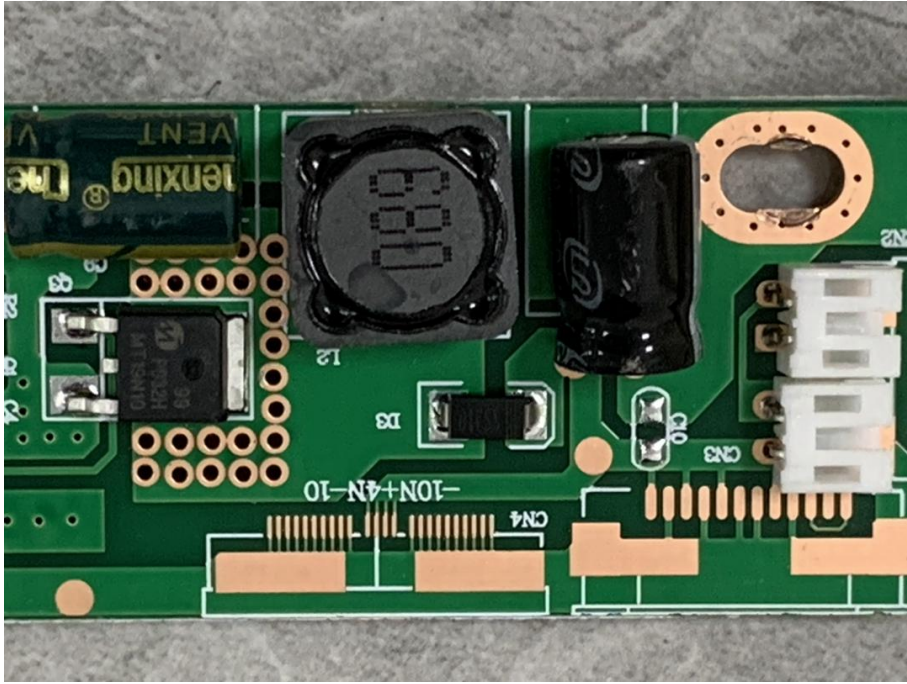

Product: 27 inch Digital LED Liquid Chalk Board
Model: DGLEDCBD27
Internal Photos

*******END OF REPORT*******