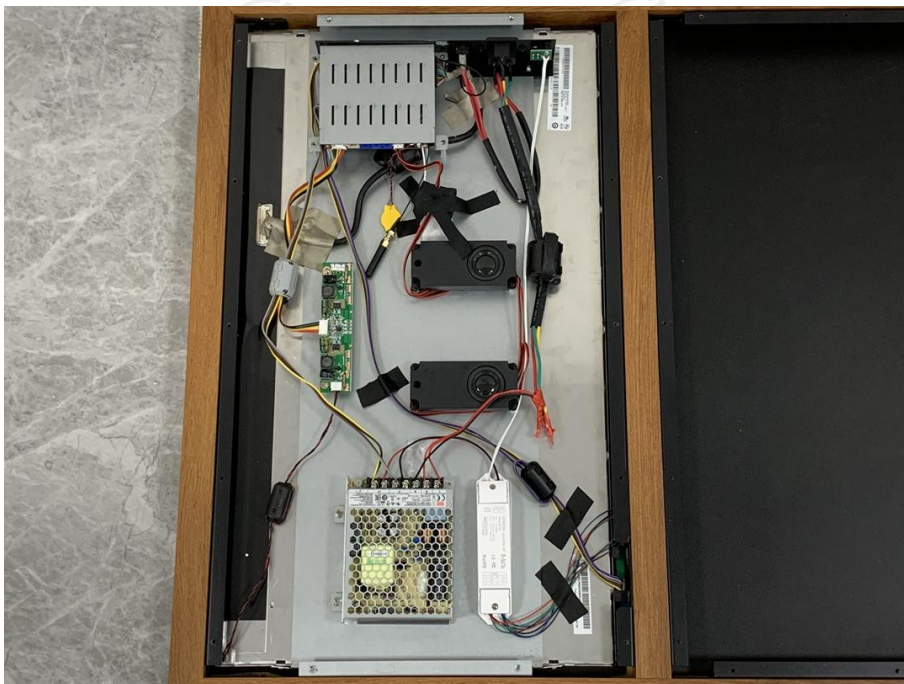

Product: 27 inch Digital LED Liquid Chalk Board
Model: DGLEDCBD27
Internal Photos

*******END OF REPORT*******