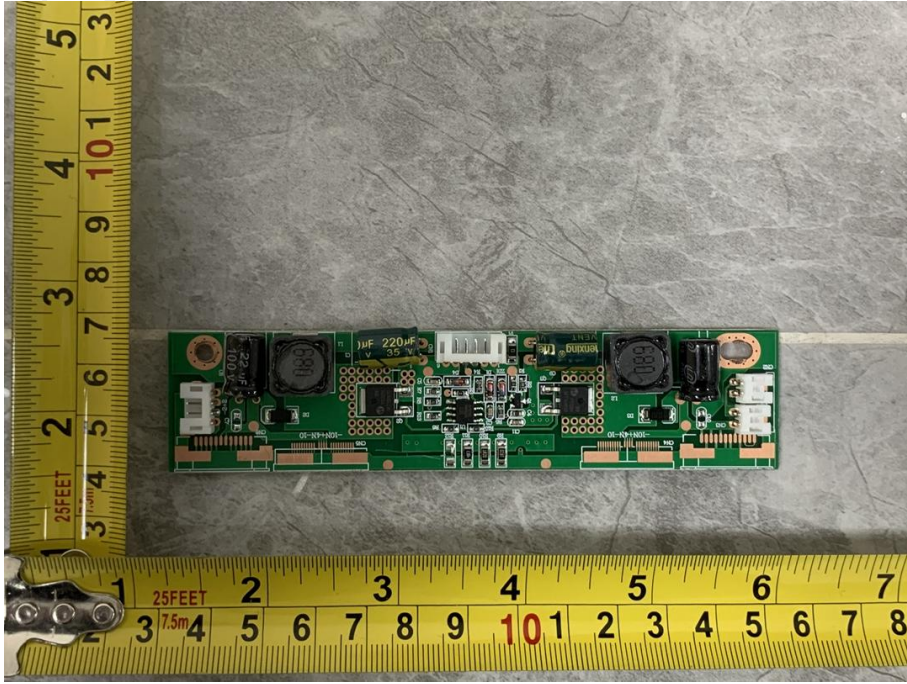

Product: 27 inch Digital LED Liquid Chalk Board
Model: DGLEDCBD27
Internal Photos

*******END OF REPORT*******