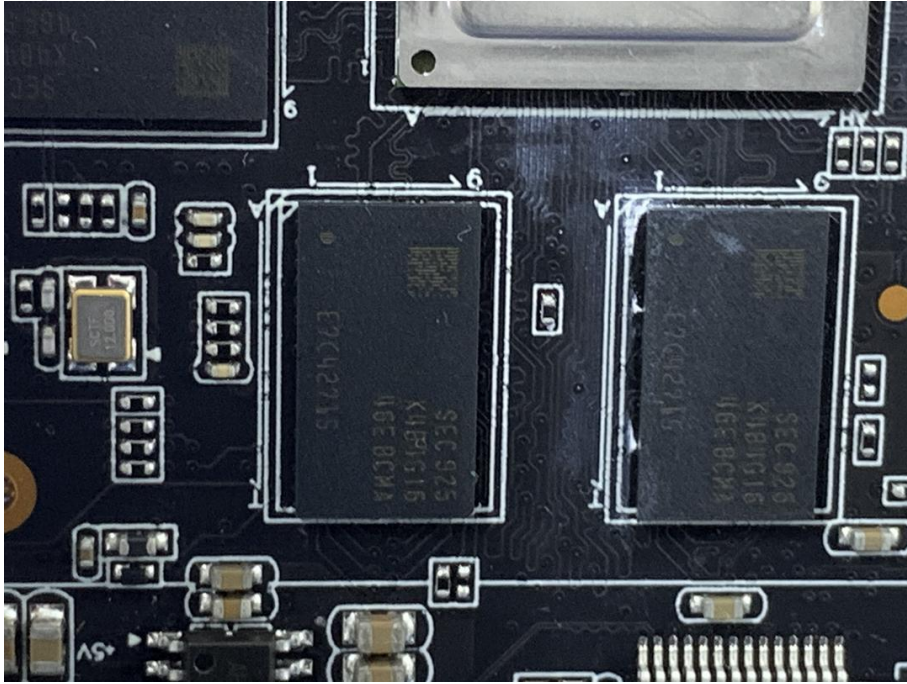

Product: 27 inch Digital LED Liquid Chalk Board
Model: DGLEDCBD27
Internal Photos

*******END OF REPORT*******