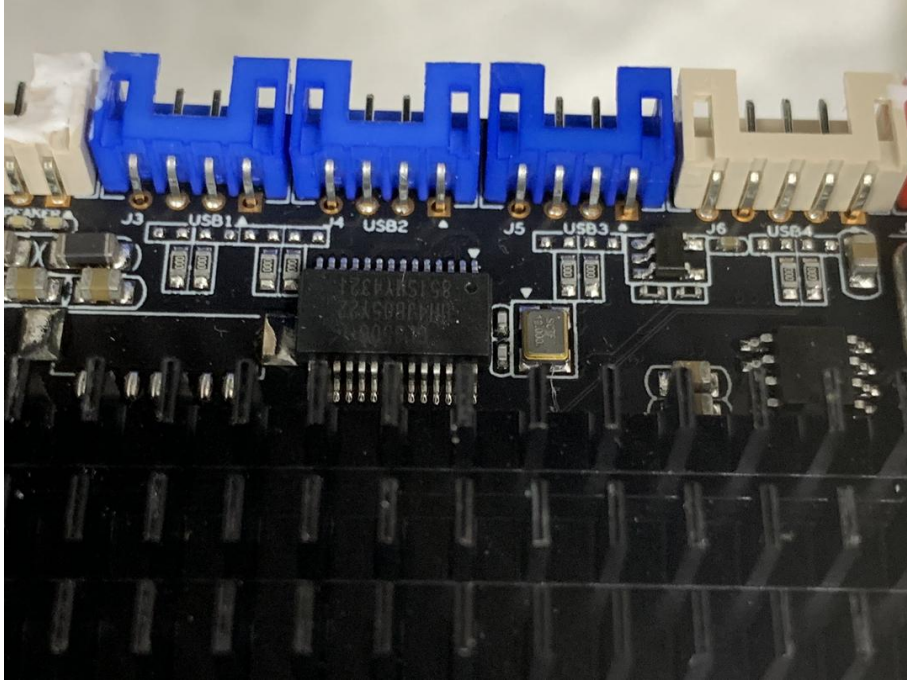

Product: 27 inch Digital LED Liquid Chalk Board
Model: DGLEDCBD27
Internal Photos

*******END OF REPORT*******