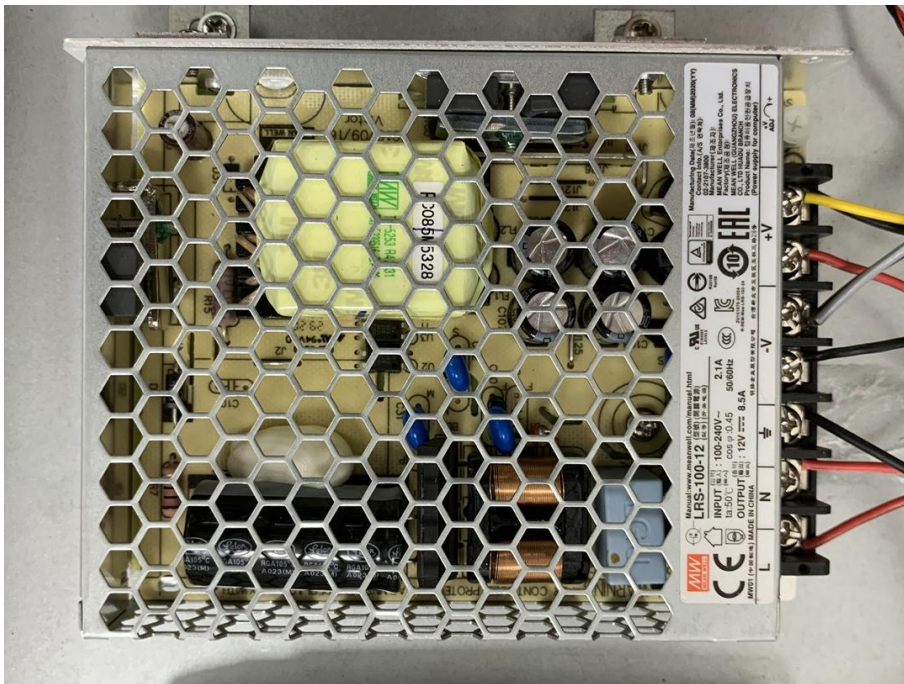

Product: 27 inch Digital LED Liquid Chalk Board
Model: DGLEDCBD27
Internal Photos

*******END OF REPORT*******