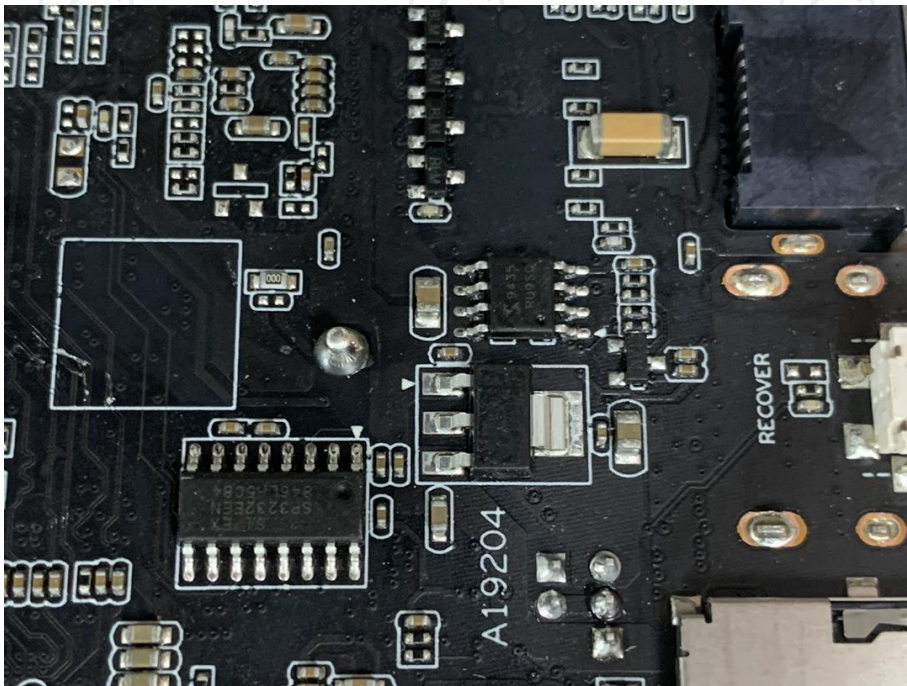

Product: 27 inch Digital LED Liquid Chalk Board
Model: DGLEDCBD27
Internal Photos

*******END OF REPORT*******