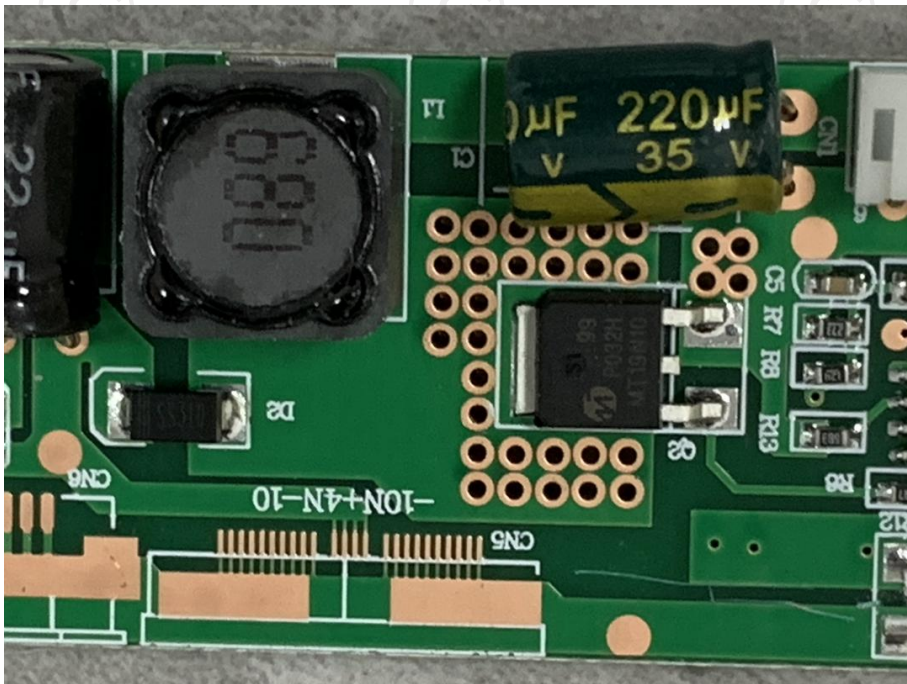

Product: 27 inch Digital LED Liquid Chalk Board
Model: DGLEDCBD27
Internal Photos

*******END OF REPORT*******