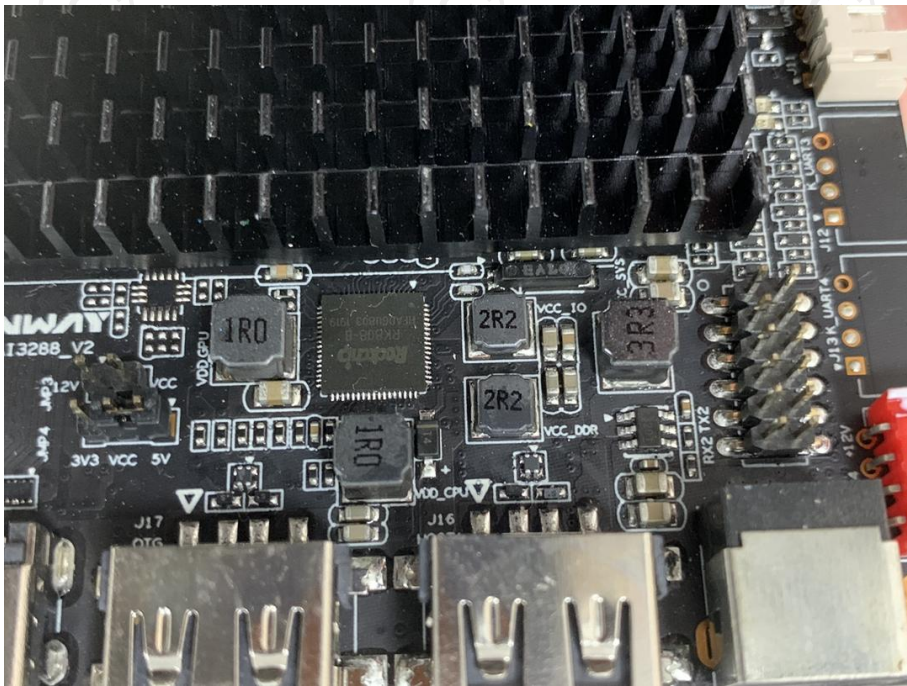

Product: 27 inch Digital LED Liquid Chalk Board
Model: DGLEDCBD27
Internal Photos

*******END OF REPORT*******