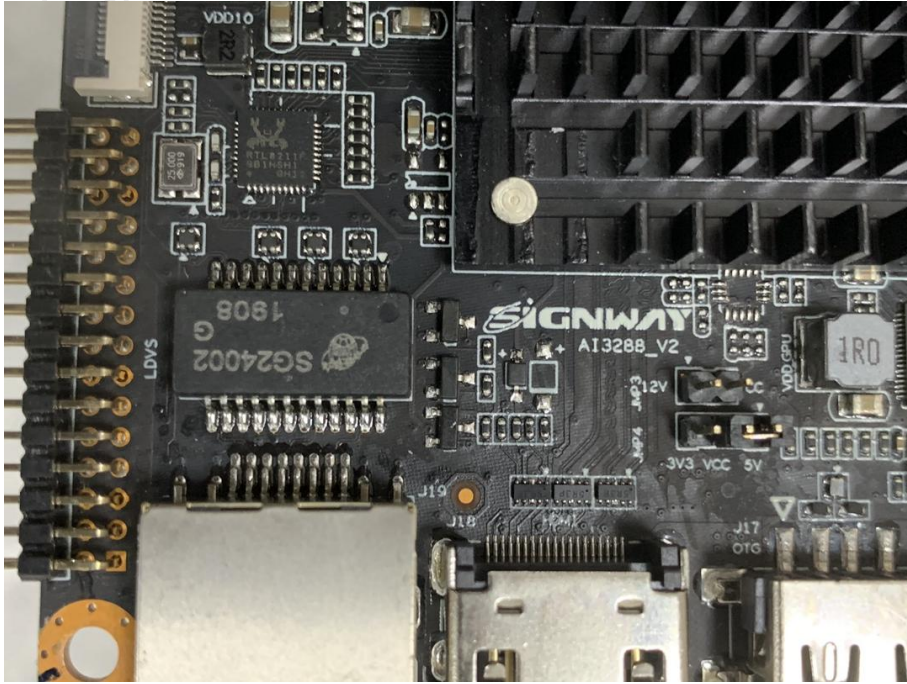

Product: 27 inch Digital LED Liquid Chalk Board
Model: DGLEDCBD27
Internal Photos

*******END OF REPORT*******