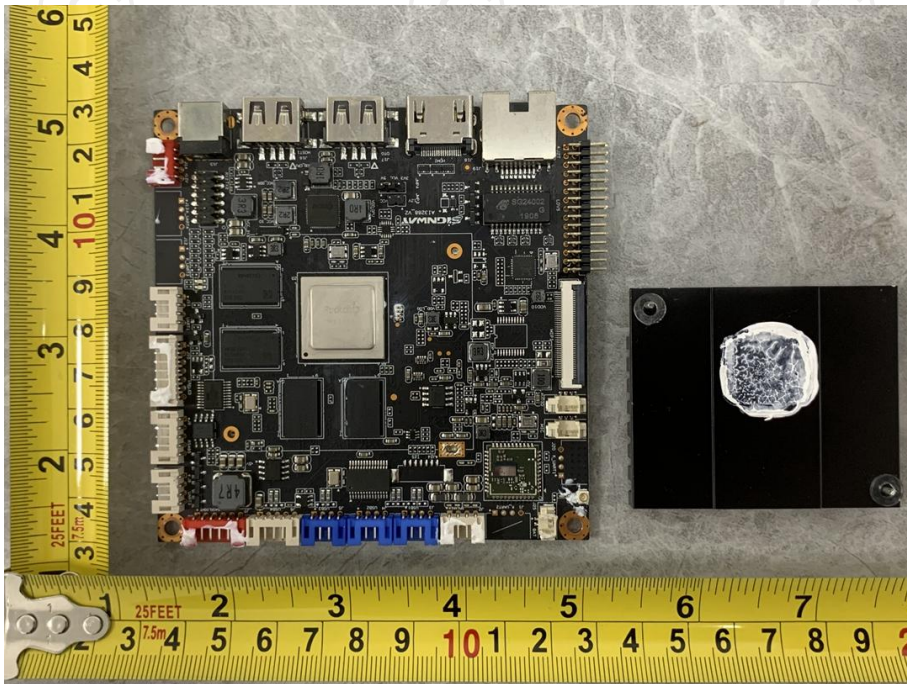

Product: 27 inch Digital LED Liquid Chalk Board
Model: DGLEDCBD27
Internal Photos

*******END OF REPORT*******