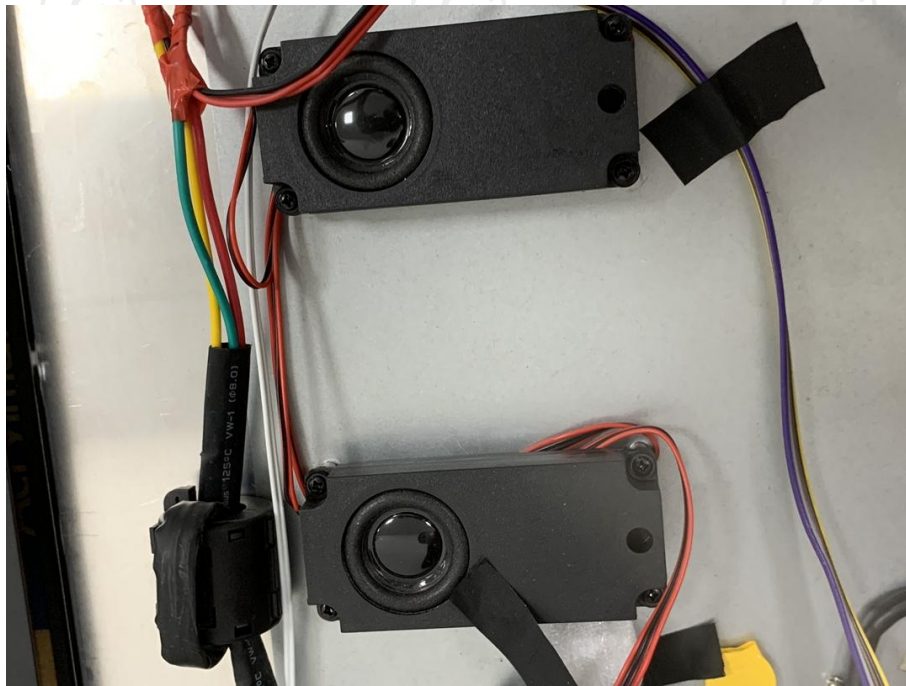

Product: 27 inch Digital LED Liquid Chalk Board
Model: DGLEDCBD27
Internal Photos

*******END OF REPORT*******