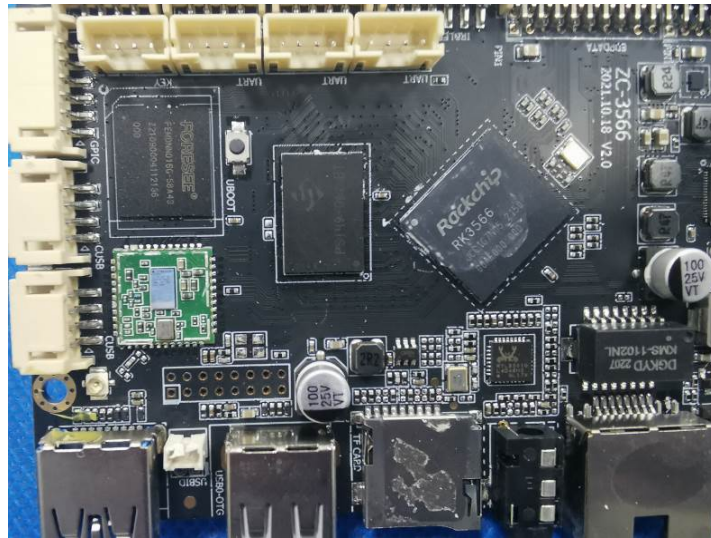

DGLCDSTCH28 Internal Photos of the EUT

Photo 1

Photo 2

Photo 3

Photo 4

Photo 5

Photo 6

Photo 7

Photo 8

2.4GWIFI
(External antenna)
Antenna

Photo 9

Photo 10

Photo 11

Photo 12

Photo 13

Photo 14