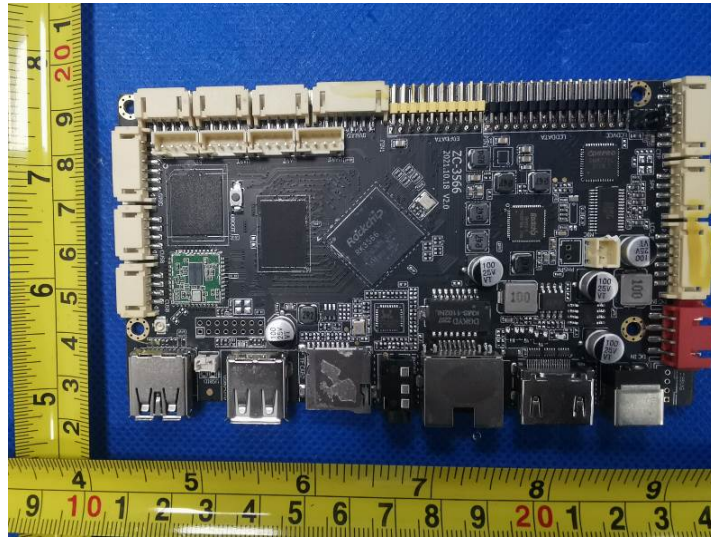

DGLCDSTCH28 Internal Photos of the EUT

Photo 1

Photo 2

Photo 3

Photo 4

Photo 5

Photo 6

Photo 7

Photo 8

2.4GWIFI
(External antenna)
Antenna

Photo 9

Photo 10

Photo 11

Photo 12

Photo 13

Photo 14