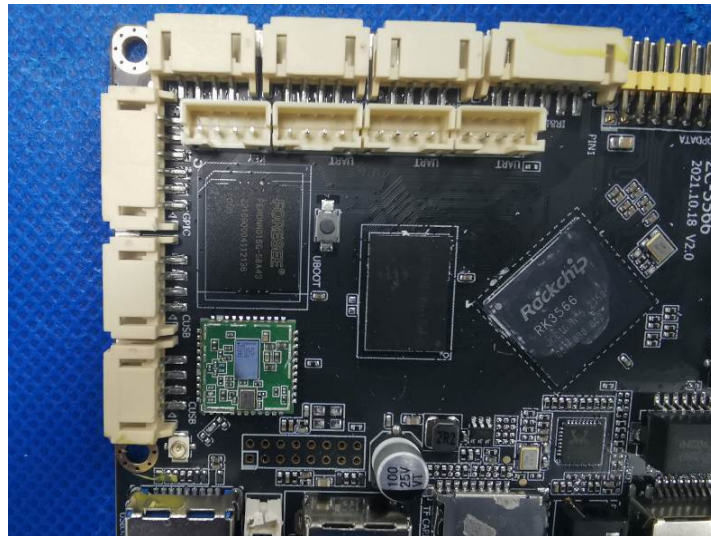

DGLCDSTCH28 Internal Photos of the EUT

Photo 1

Photo 2

Photo 3

Photo 4

Photo 5

Photo 6

Photo 7

Photo 8

2.4GWIFI
(External antenna)
Antenna

Photo 9

Photo 10

Photo 11

Photo 12

Photo 13

Photo 14