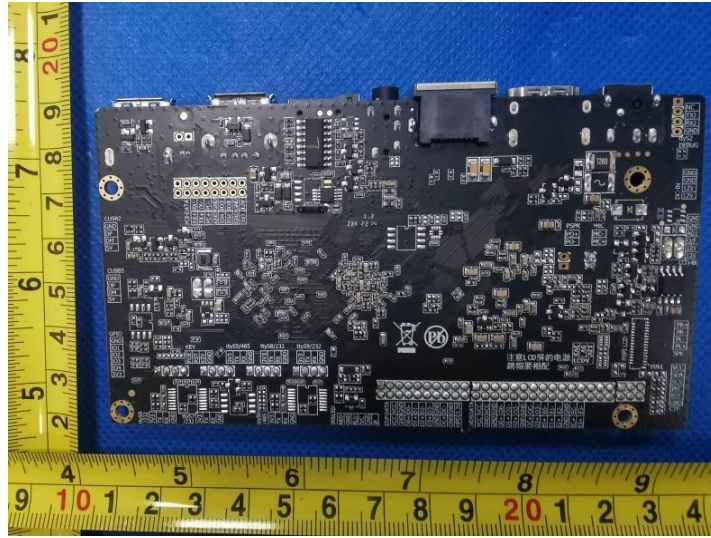

DGLCDSTCH28 Internal Photos of the EUT

Photo 1

Photo 2

Photo 3

Photo 4

Photo 5

Photo 6

Photo 7

Photo 8

2.4GWIFI
(External antenna)
Antenna

Photo 9

Photo 10

Photo 11

Photo 12

Photo 13

Photo 14