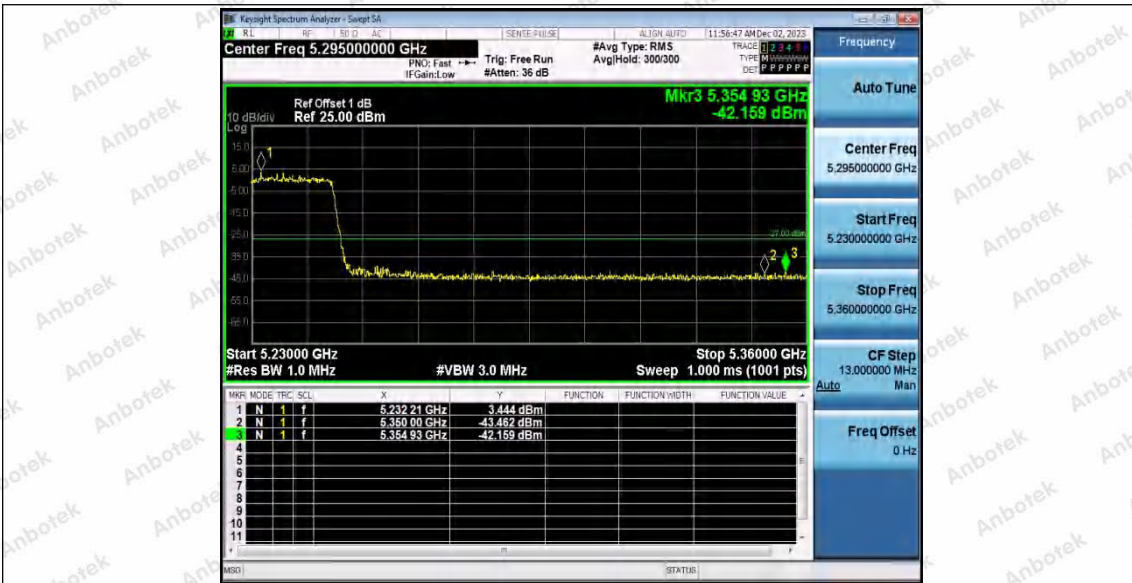

Shenzhen Anbotek Compliance Laboratory Limited

Address: 1/F., Building D, Sogood Science and Technology Park, Sanwei Community, Hangcheng Street, Bao'an District, Shenzhen, Guangdong, China.
Tel: (86) 0755-26066440 Fax: (86) 0755-26014772 Email: service@anbotek.com

Hotline 400-003-0500
www.anbotek.com.cn