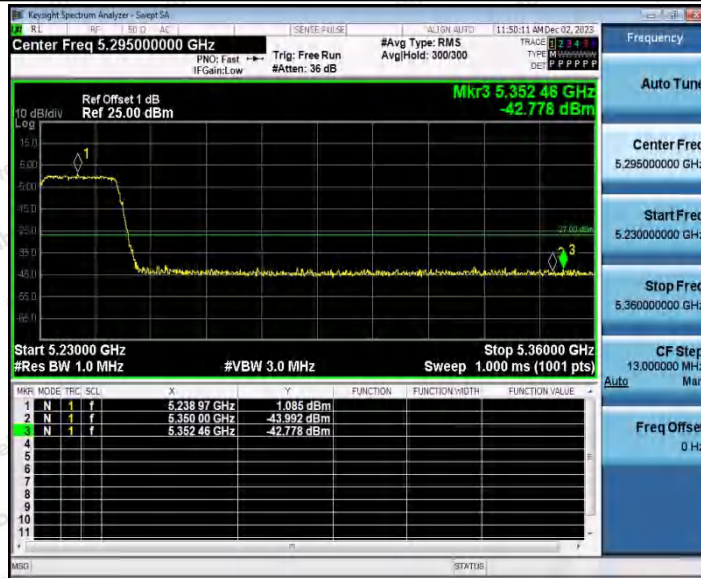

11AC40SISO_Ant1_High_5230