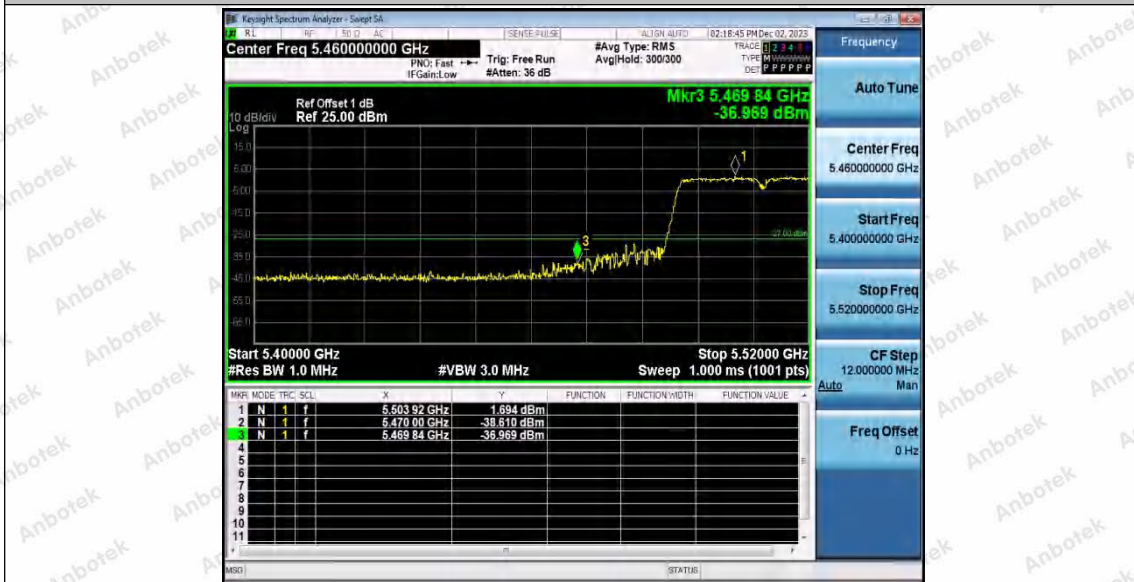

11AC40SISO_Ant1_Low_5510