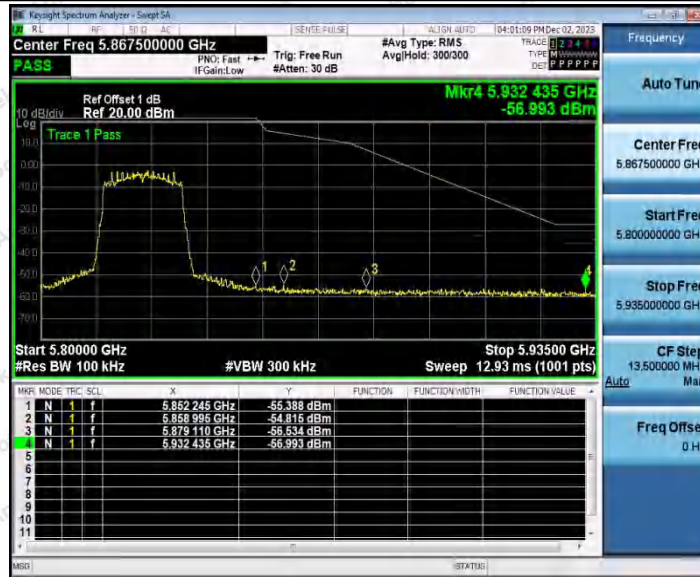

11AX20SISO_Ant1_High_5825

11AX40SISO_Ant1_Low_5755

Shenzhen Anbotek Compliance Laboratory Limited

Address: 1/F., Building D, Sogood Science and Technology Park, Sanwei Community, Hangcheng Street, Bao'an District, Shenzhen, Guangdong, China.
Tel: (86) 0755-26066440 Fax: (86) 0755-26014772 Email: service@anbotek.com

Hotline
400-003-0500
www.anbotek.com.cn