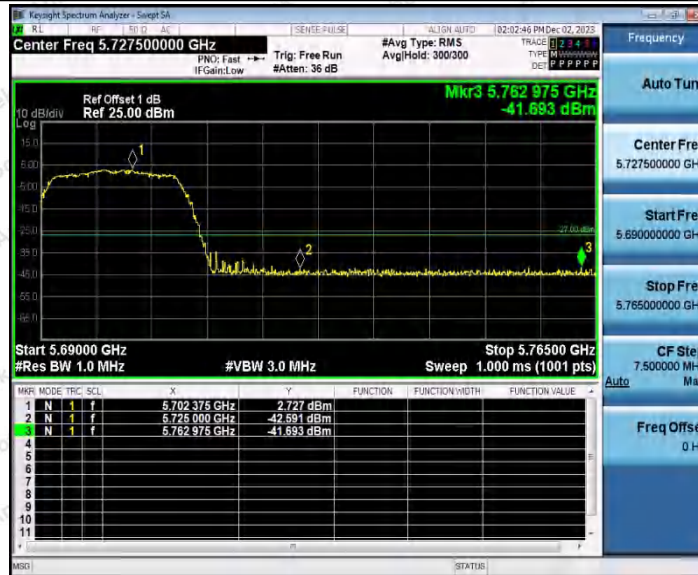

11N20SISO_Ant1_High_5700

11N40SISO_Ant1_Low_5190

Shenzhen Anbotek Compliance Laboratory Limited

Address: 1/F., Building D, Sogood Science and Technology Park, Sanwei Community, Hangcheng Street, Bao'an District, Shenzhen, Guangdong, China.
Tel: (86) 0755-26066440 Fax: (86) 0755-26014772 Email: service@anbotek.com

Hotline: 400-003-0500
www.anbotek.com.cn