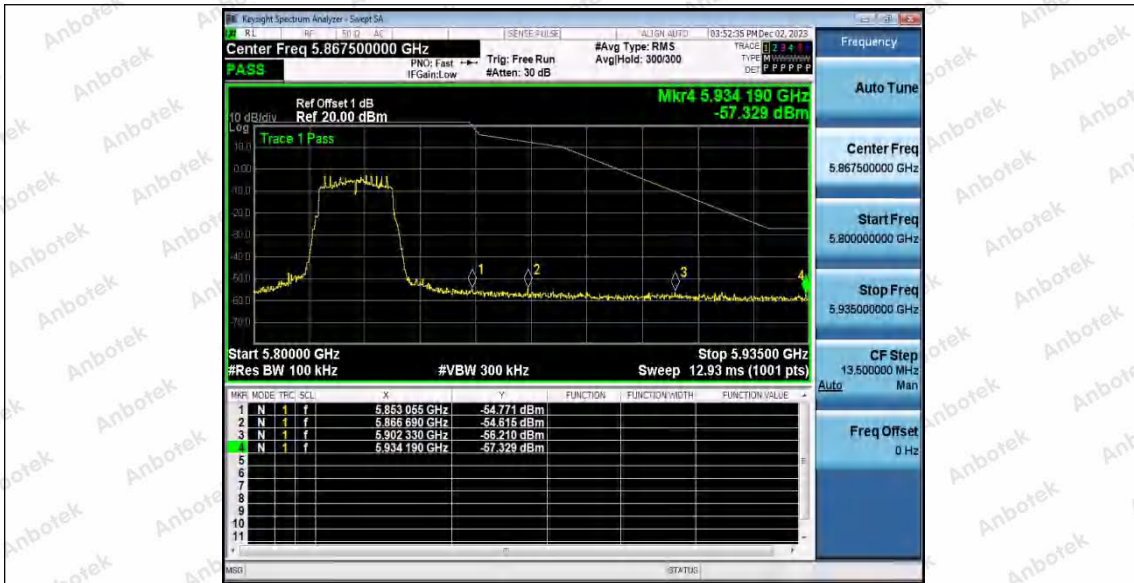

Shenzhen Anbotek Compliance Laboratory Limited

Address: 1/F., Building D, Sogood Science and Technology Park, Sanwei Community, Hangcheng Street, Bao'an District, Shenzhen, Guangdong, China.
Tel: (86) 0755-26066440 Fax: (86) 0755-26014772 Email: service@anbotek.com

Hotline 400-003-0500
www.anbotek.com.cn