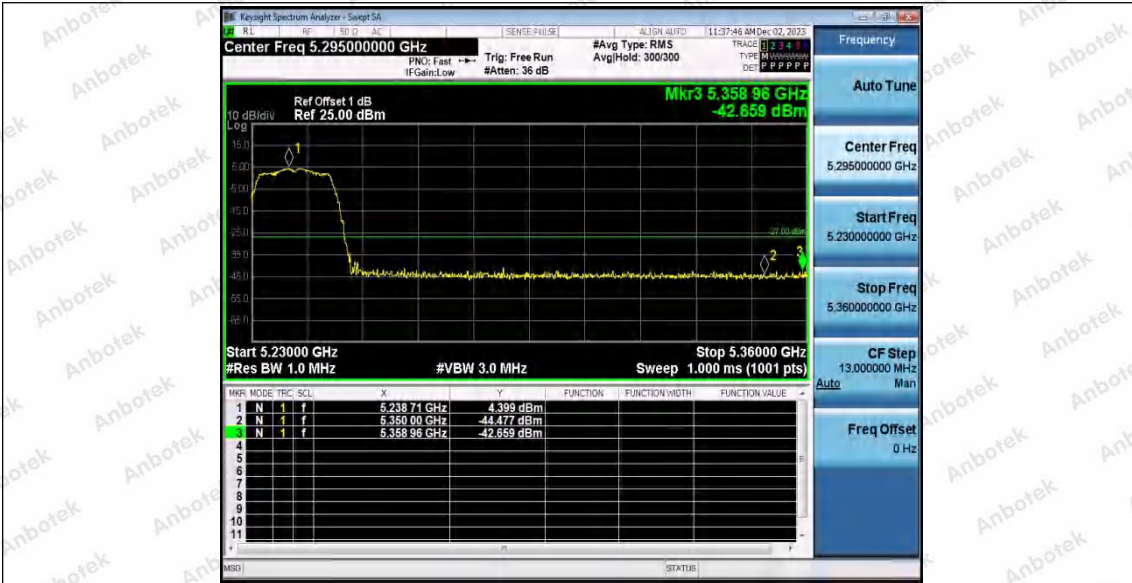

Shenzhen Anbotek Compliance Laboratory Limited

Address: 1/F., Building D, Sogood Science and Technology Park, Sanwei Community, Hangcheng Street, Bao'an District, Shenzhen, Guangdong, China.
Tel: (86) 0755-26066440 Fax: (86) 0755-26014772 Email: service@anbotek.com

Hotline 400-003-0500
www.anbotek.com.cn