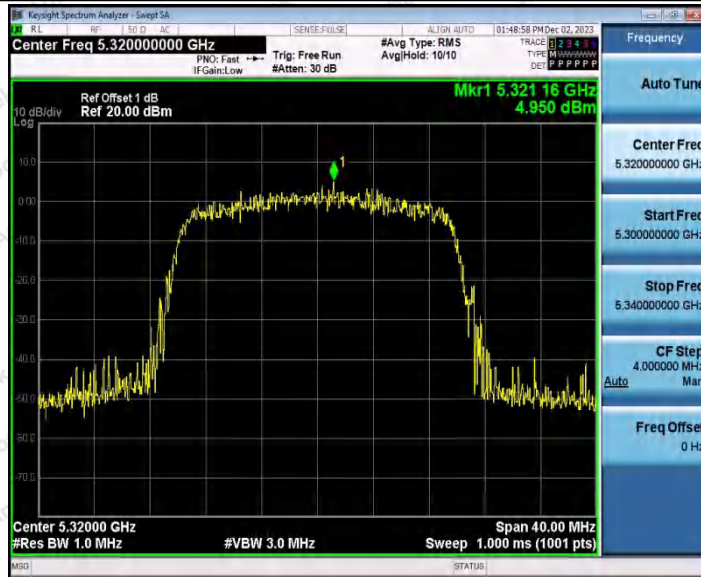

11AX20SISO_Ant1_5320

11AX20SISO_Ant1_5500

Shenzhen Anbotek Compliance Laboratory Limited

Address: 1/F., Building D, Sogood Science and Technology Park, Sanwei Community, Hangcheng Street, Bao'an District, Shenzhen, Guangdong, China.
Tel: (86) 0755-26066440 Fax: (86) 0755-26014772 Email: service@anbotek.com

Hotline 400-003-0500
www.anbotek.com.cn