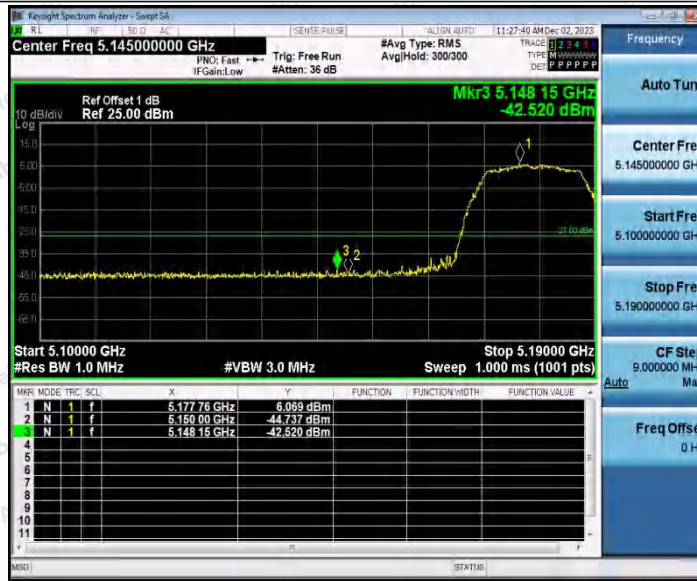

Test Graphs B1/2/3

11A_Ant1_Low_5180