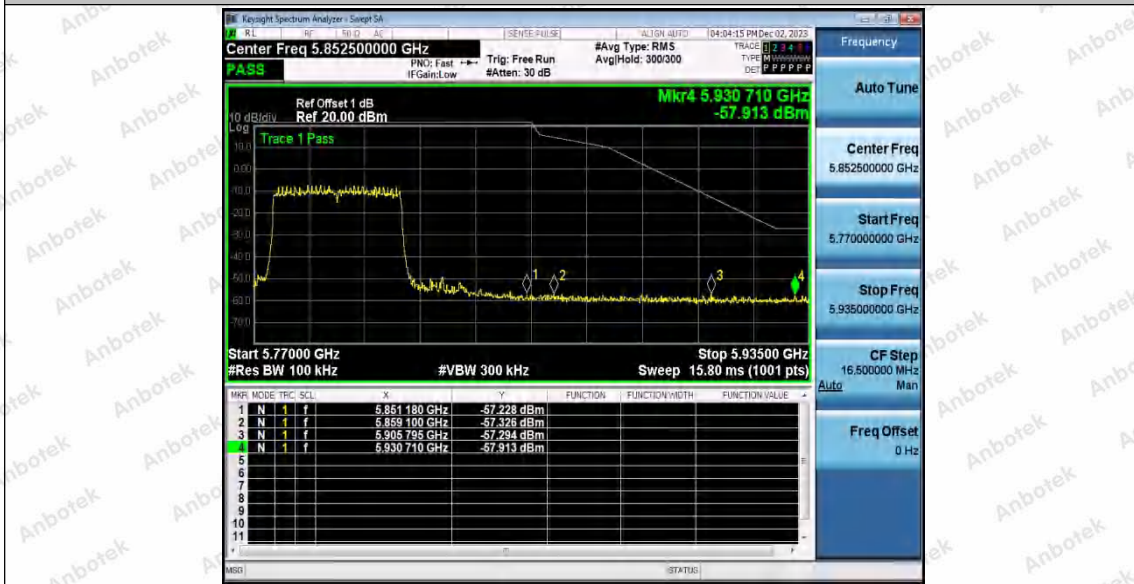

11AX40SISO_Ant1_High_5795

---End---

Shenzhen Anbotek Compliance Laboratory Limited

Address: 1/F., Building D, Sogood Science and Technology Park, Sanwei Community, Hangcheng Street, Bao'an District, Shenzhen, Guangdong, China.
Tel: (86) 0755-26066440 Fax: (86) 0755-26014772 Email: service@anbotek.com

Hotline 400-003-0500
www.anbotek.com.cn