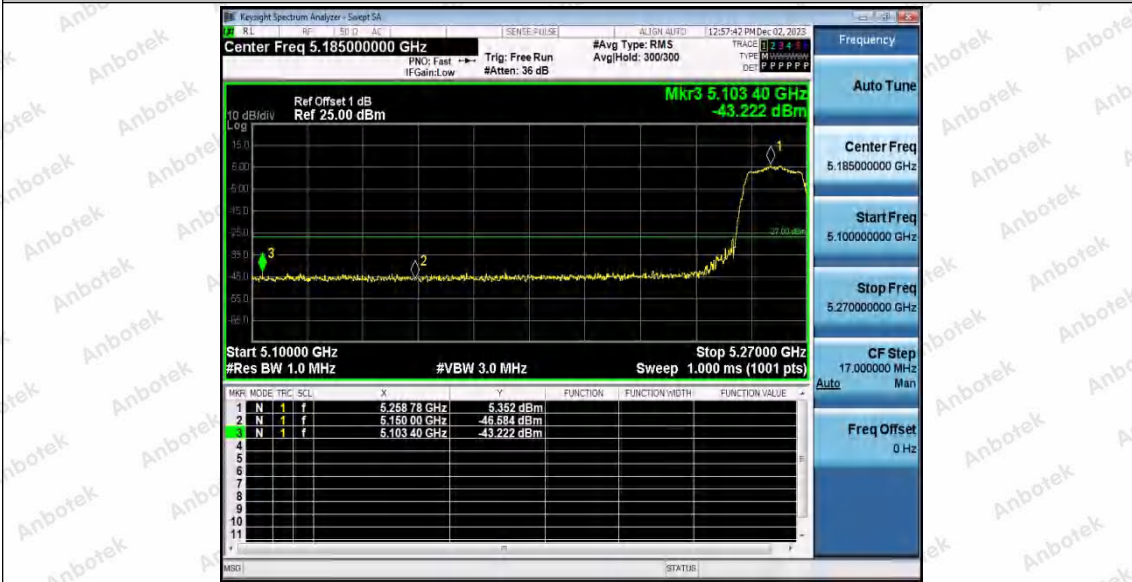

11N20SISO_Ant1_Low_5260