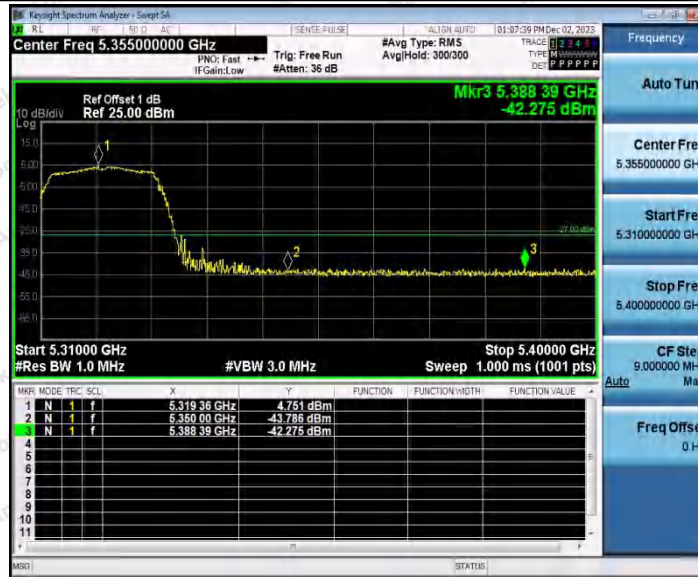

11AC20SISO_Ant1_High_5320

11AC20SISO_Ant1_Low_5500

Shenzhen Anbotek Compliance Laboratory Limited

Address: 1/F., Building D, Sogood Science and Technology Park, Sanwei Community, Hangcheng Street, Bao'an District, Shenzhen, Guangdong, China.
Tel: (86) 0755-26066440 Fax: (86) 0755-26014772 Email: service@anbotek.com

Hotline 400-003-0500
www.anbotek.com.cn