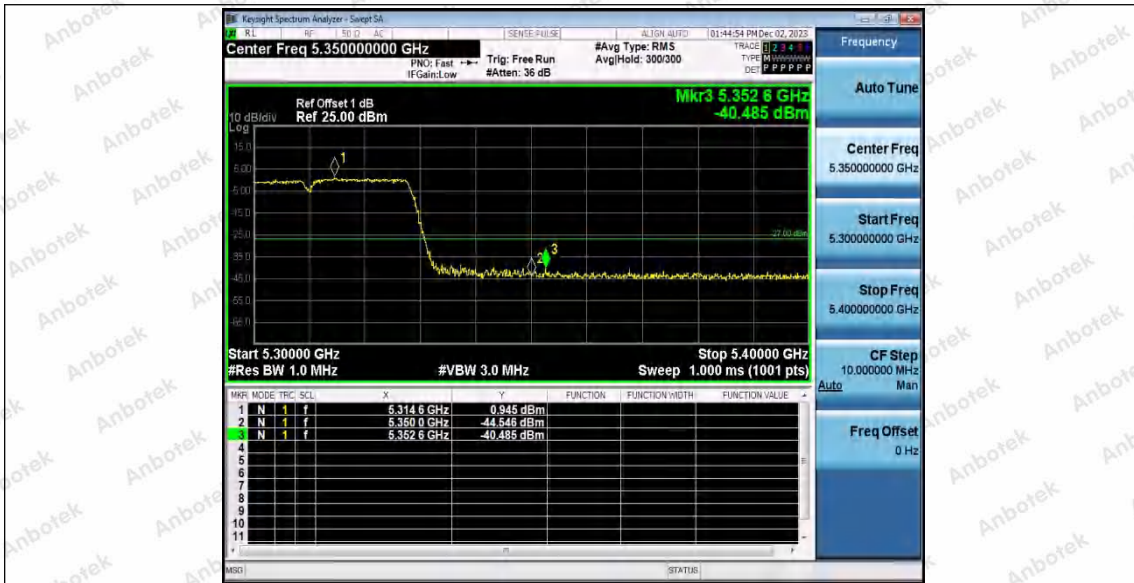

Shenzhen Anbotek Compliance Laboratory Limited

Address: 1/F., Building D, Sogood Science and Technology Park, Sanwei Community, Hangcheng Street, Bao'an District, Shenzhen, Guangdong, China.
Tel: (86) 0755-26066440 Fax: (86) 0755-26014772 Email: service@anbotek.com

Hotline 400-003-0500
www.anbotek.com.cn