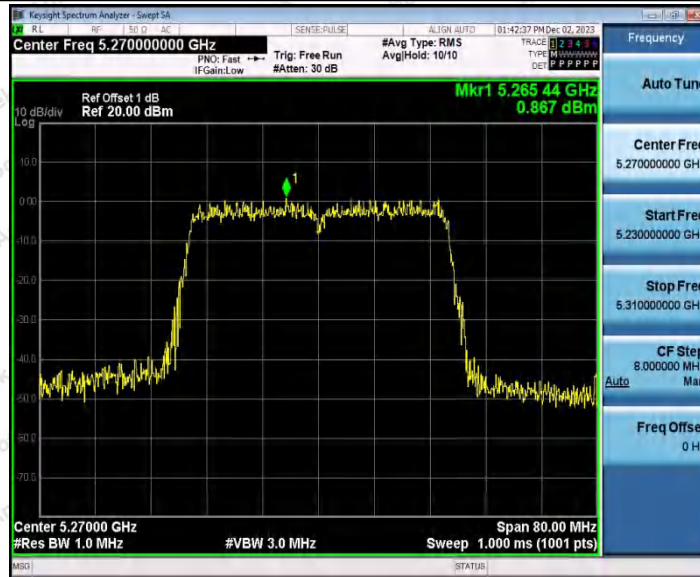

11AC40SISO_Ant1_5270

11AC40SISO_Ant1_5310

Shenzhen Anbotek Compliance Laboratory Limited

Address: 1/F., Building D, Sogood Science and Technology Park, Sanwei Community, Hangcheng Street, Bao'an District, Shenzhen, Guangdong, China.
Tel: (86) 0755-26066440 Fax: (86) 0755-26014772 Email: service@anbotek.com

Hotline: 400-003-0500
www.anbotek.com.cn