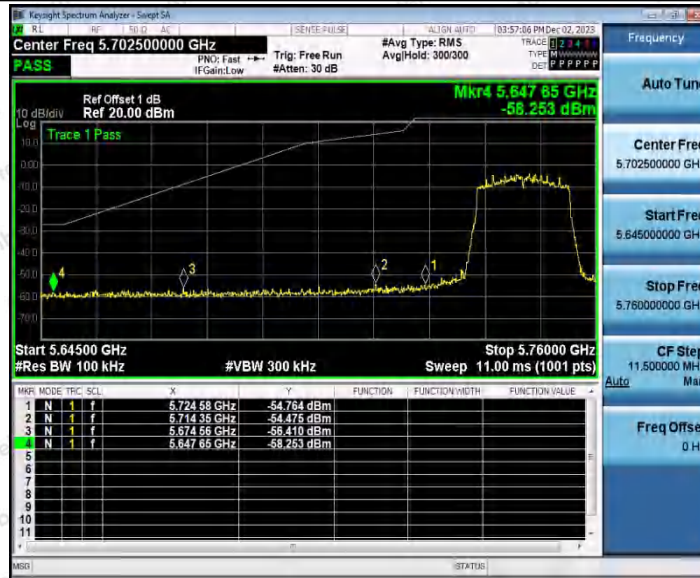

11AX20SISO_Ant1_Low_5745