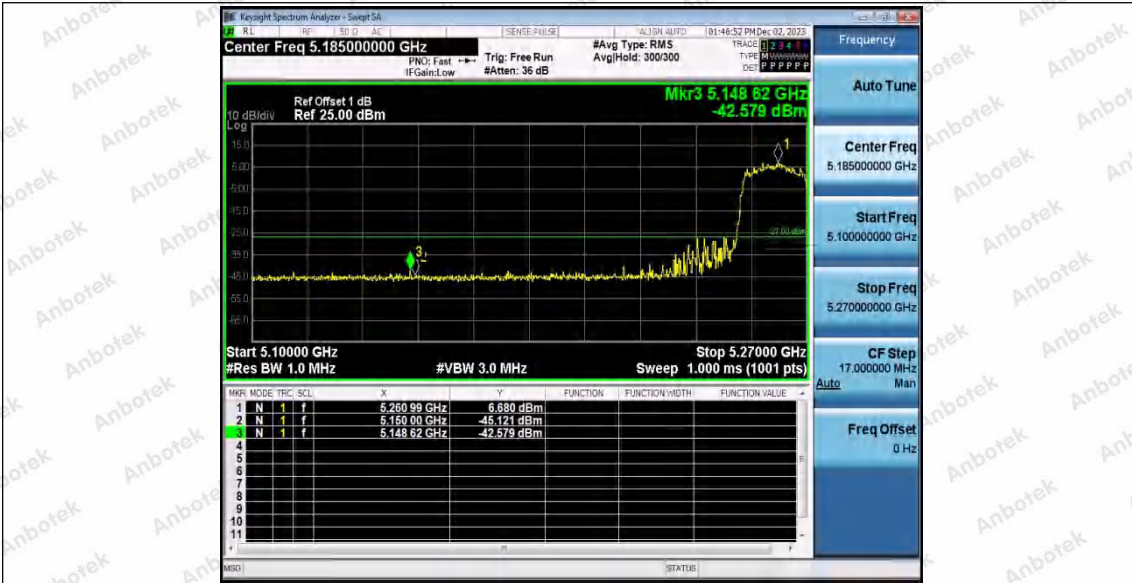

Shenzhen Anbotek Compliance Laboratory Limited

Address: 1/F., Building D, Sogood Science and Technology Park, Sanwei Community, Hangcheng Street, Bao'an District, Shenzhen, Guangdong, China.
Tel: (86) 0755-26066440 Fax: (86) 0755-26014772 Email: service@anbotek.com

Hotline 400-003-0500
www.anbotek.com.cn