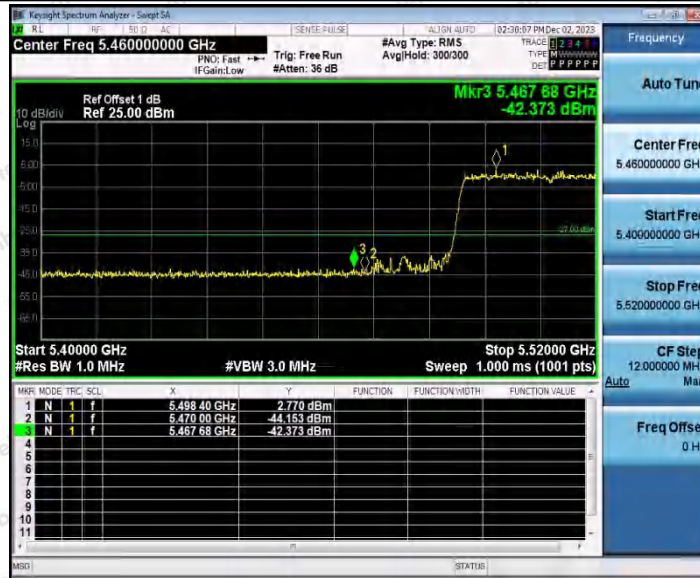

11AX40SISO_Ant1_Low_5510