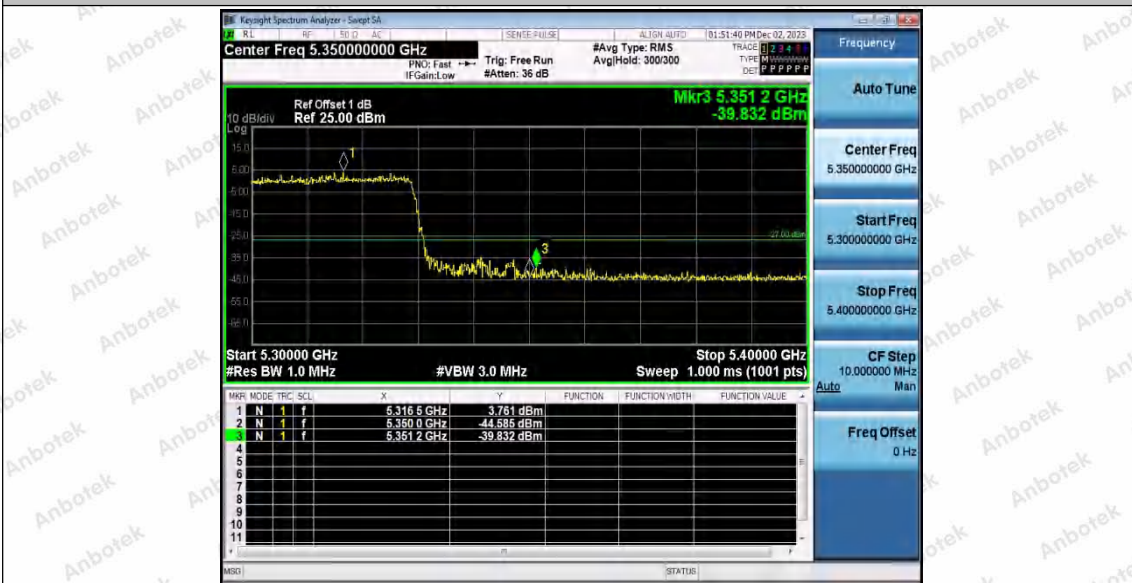

Hotline
 400-003-0500
www.anbotek.com.cn

11AX40SISO_Ant1_Low_5270

11AX40SISO_Ant1_High_5310

Shenzhen Anbotek Compliance Laboratory Limited

Address: 1/F., Building D, Sogood Science and Technology Park, Sanwei Community, Hangcheng Street, Bao'an District, Shenzhen, Guangdong, China.
 Tel: (86) 0755-26066440 Fax: (86) 0755-26014772 Email: service@anbotek.com