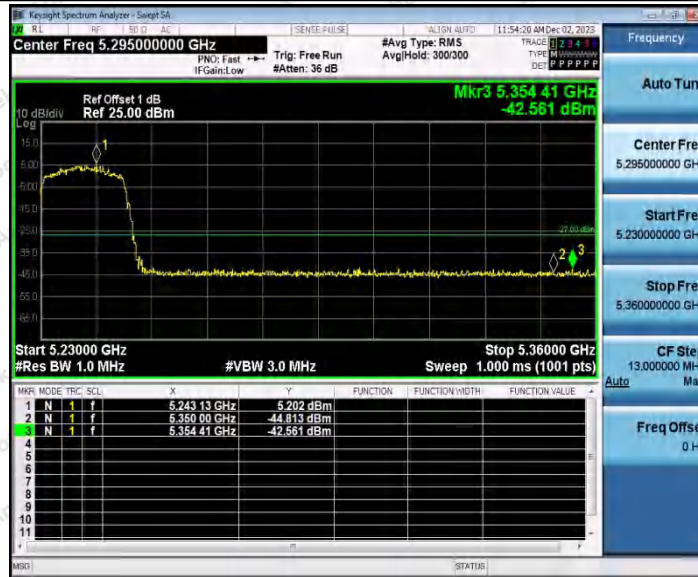

11AX20SISO_Ant1_High_5240

11AX20SISO_Ant1_Low_5260

Shenzhen Anbotek Compliance Laboratory Limited

Address: 1/F., Building D, Sogood Science and Technology Park, Sanwei Community, Hangcheng Street, Bao'an District, Shenzhen, Guangdong, China.
Tel: (86) 0755-26066440 Fax: (86) 0755-26014772 Email: service@anbotek.com

Hotline
400-003-0500
www.anbotek.com.cn