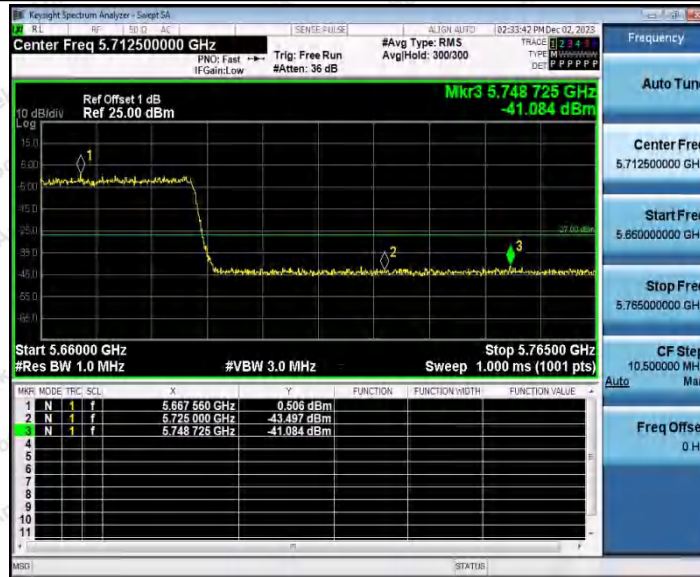

11AX40SISO_Ant1_High_5670

Shenzhen Anbotek Compliance Laboratory Limited

Address: 1/F., Building D, Sogood Science and Technology Park, Sanwei Community, Hangcheng Street, Bao'an District, Shenzhen, Guangdong, China.
Tel: (86) 0755-26066440 Fax: (86) 0755-26014772 Email: service@anbotek.com

Hotline
400-003-0500
www.anbotek.com.cn