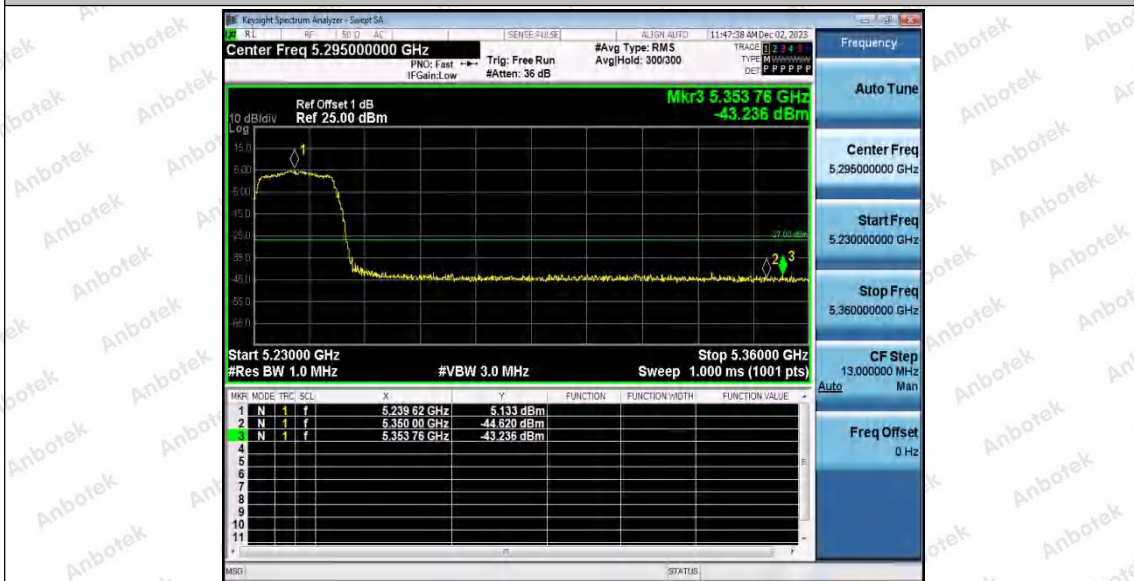

Hotline
 400-003-0500
www.anbotek.com.cn

11AC20SISO_Ant1_Low_5180

11AC20SISO_Ant1_High_5240

Shenzhen Anbotek Compliance Laboratory Limited

Address: 1/F., Building D, Sogood Science and Technology Park, Sanwei Community, Hangcheng Street, Bao'an District, Shenzhen, Guangdong, China.
 Tel: (86) 0755-26066440 Fax: (86) 0755-26014772 Email: service@anbotek.com