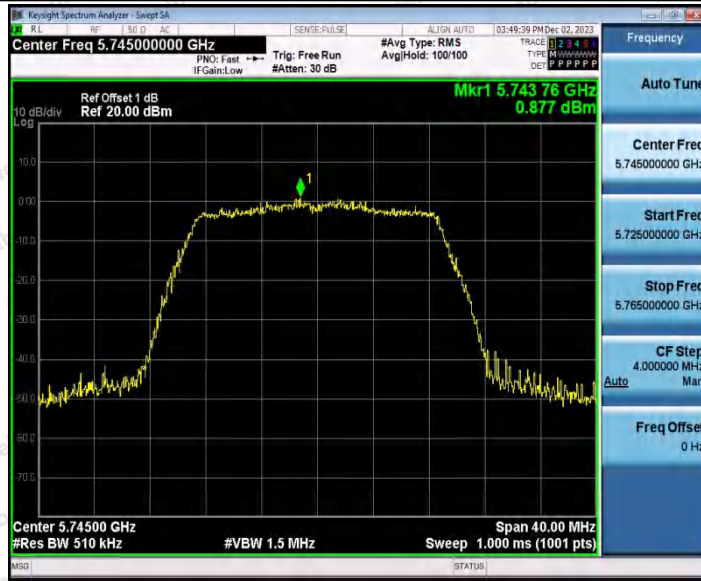

11AC20SISO_Ant1_5745