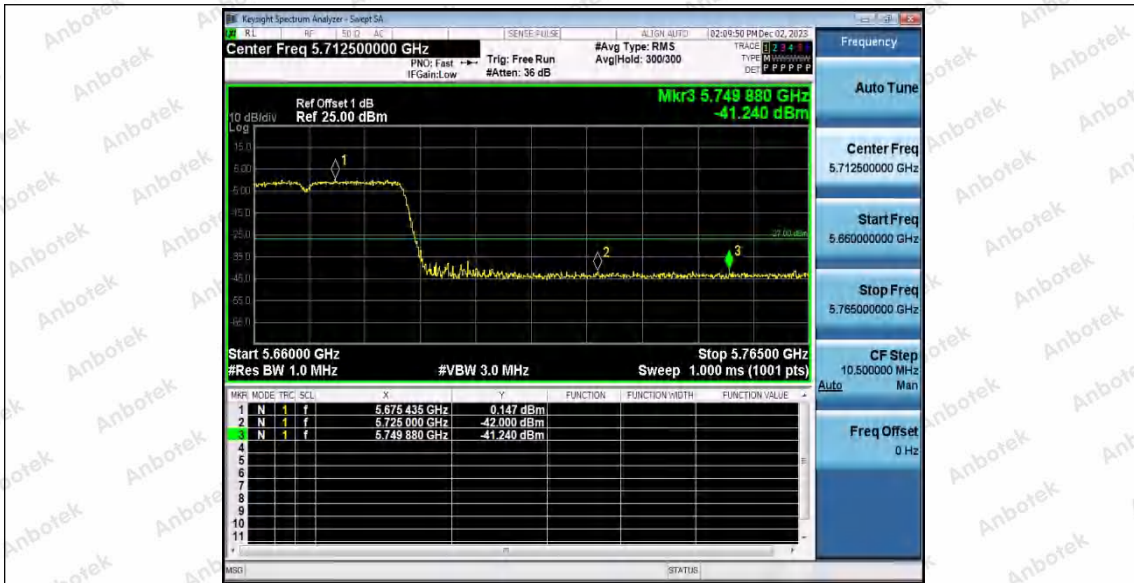

Shenzhen Anbotek Compliance Laboratory Limited

Address: 1/F., Building D, Sogood Science and Technology Park, Sanwei Community, Hangcheng Street, Bao'an District, Shenzhen, Guangdong, China.
Tel: (86) 0755-26066440 Fax: (86) 0755-26014772 Email: service@anbotek.com

Hotline 400-003-0500
www.anbotek.com.cn