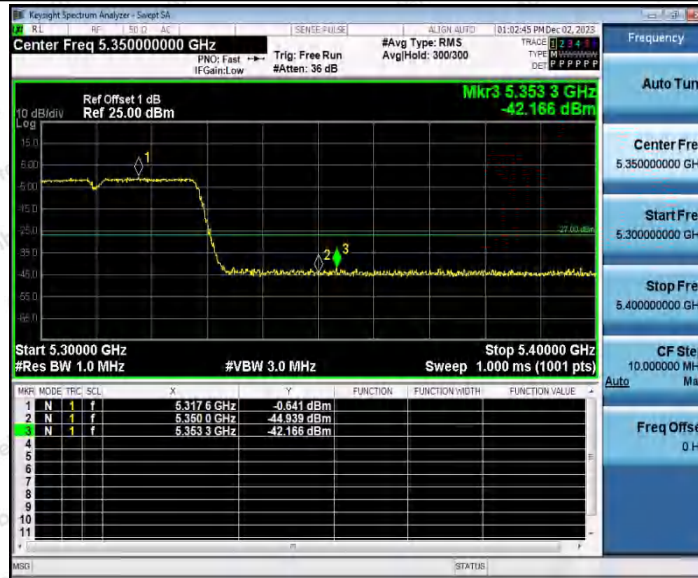

11N40SISO_Ant1_High_5310