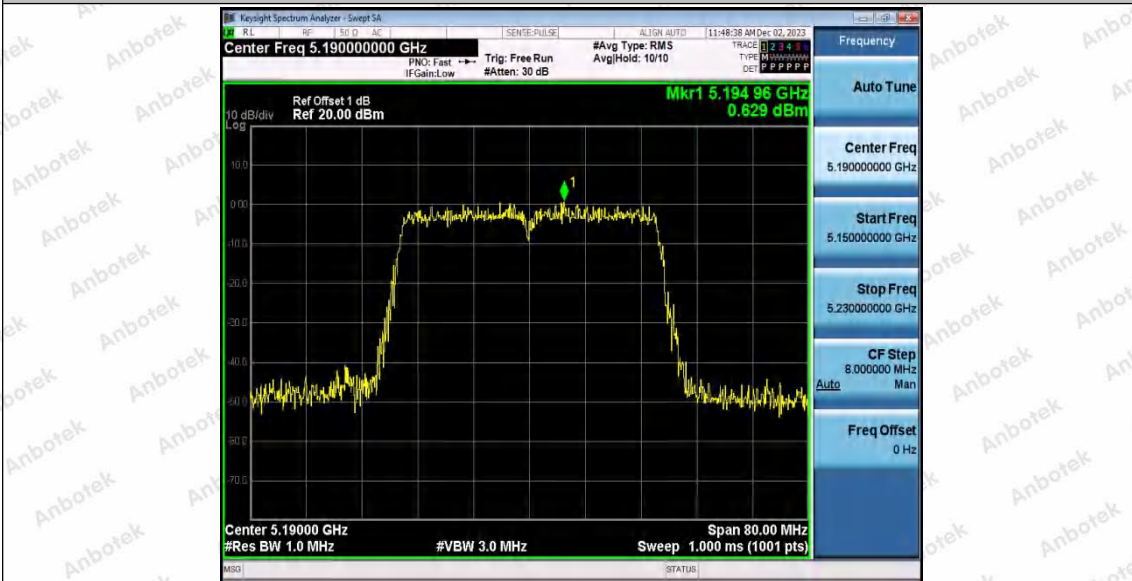

Hotline: 400-003-0500
 www.anbotek.com.cn

11AC20SISO_Ant1_5700

11AC40SISO_Ant1_5190

Shenzhen Anbotek Compliance Laboratory Limited

Address: 1/F., Building D, Sogood Science and Technology Park, Sanwei Community, Hangcheng Street, Bao'an District, Shenzhen, Guangdong, China.
 Tel: (86) 0755-26066440 Fax: (86) 0755-26014772 Email: service@anbotek.com