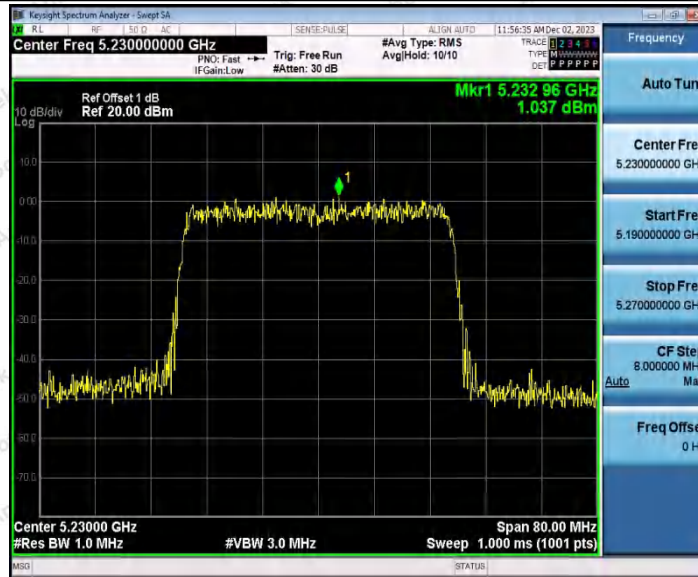

11AX40SISO_Ant1_5230

11AX40SISO_Ant1_5270

Shenzhen Anbotek Compliance Laboratory Limited

Address: 1/F., Building D, Sogood Science and Technology Park, Sanwei Community, Hangcheng Street, Bao'an District, Shenzhen, Guangdong, China.
Tel: (86) 0755-26066440 Fax: (86) 0755-26014772 Email: service@anbotek.com

Hotline: 400-003-0500
www.anbotek.com.cn