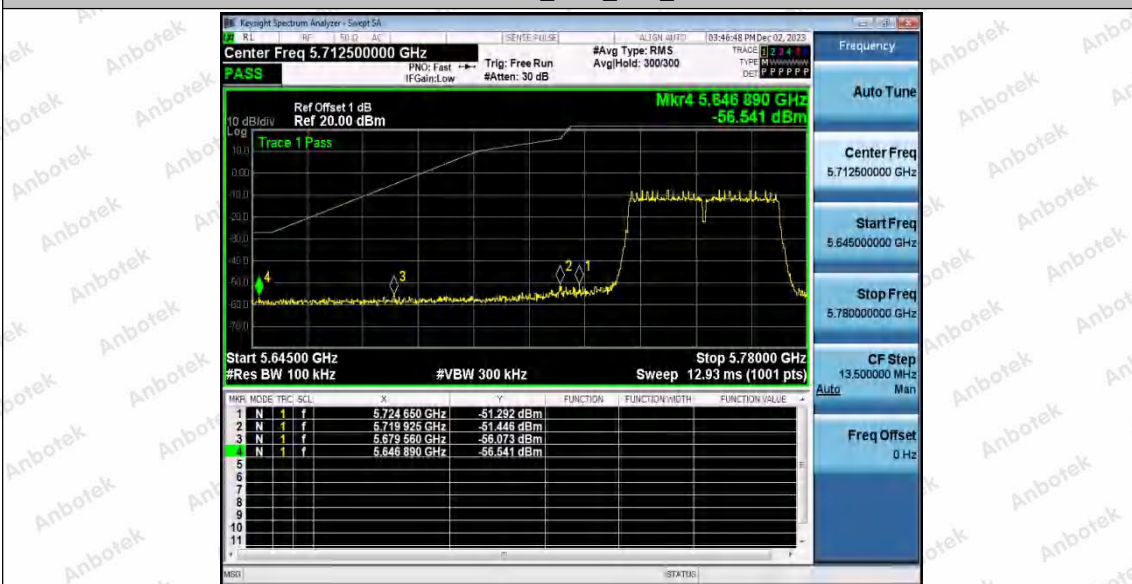

Hotline
 400-003-0500
www.anbotek.com.cn

Test Graphs B4

11N20SISO_Ant1_High_5825

11N40SISO_Ant1_Low_5755

Shenzhen Anbotek Compliance Laboratory Limited

Address: 1/F., Building D, Sogood Science and Technology Park, Sanwei Community, Hangcheng Street, Bao'an District, Shenzhen, Guangdong, China.
 Tel: (86) 0755-26066440 Fax: (86) 0755-26014772 Email: service@anbotek.com