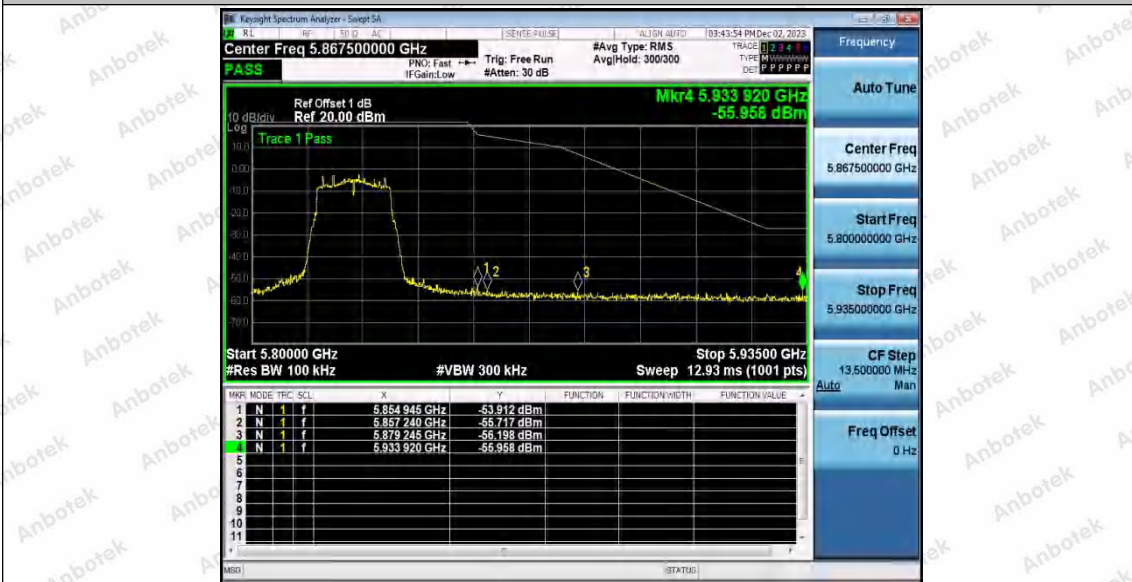

Hotline
 400-003-0500
www.anbotek.com.cn

Test Graphs B4

11N20SISO_Ant1_High_5825

11N40SISO_Ant1_Low_5755

Shenzhen Anbotek Compliance Laboratory Limited

Address: 1/F., Building D, Sogood Science and Technology Park, Sanwei Community, Hangcheng Street, Bao'an District, Shenzhen, Guangdong, China.
 Tel: (86) 0755-26066440 Fax: (86) 0755-26014772 Email: service@anbotek.com