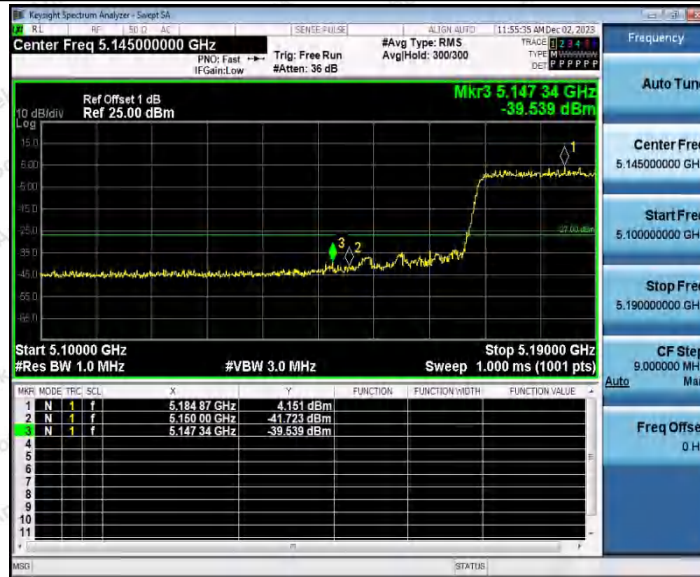

11AX40SISO_Ant1_Low_5190

11AX40SISO_Ant1_High_5230

Shenzhen Anbotek Compliance Laboratory Limited

Address: 1/F., Building D, Sogood Science and Technology Park, Sanwei Community, Hangcheng Street, Bao'an District, Shenzhen, Guangdong, China.
Tel: (86) 0755-26066440 Fax: (86) 0755-26014772 Email: service@anbotek.com

Hotline
400-003-0500
www.anbotek.com.cn