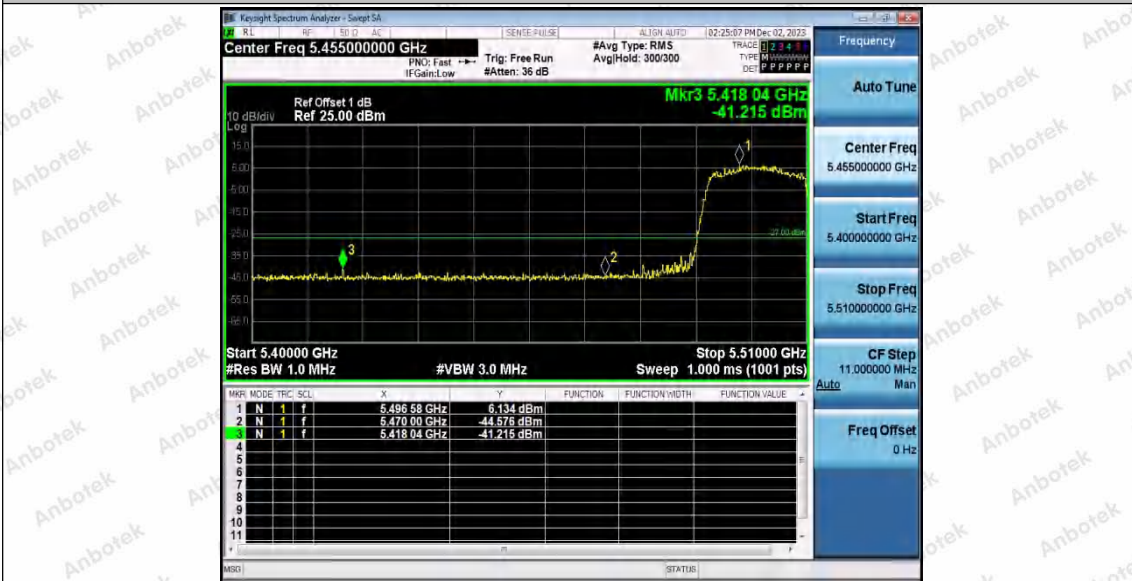

Hotline
400-003-0500
www.anbotek.com.cn

11AX20SISO_Ant1_High_5320

11AX20SISO_Ant1_Low_5500

Shenzhen Anbotek Compliance Laboratory Limited

Address: 1/F., Building D, Sogood Science and Technology Park, Sanwei Community, Hangcheng Street, Bao'an District, Shenzhen, Guangdong, China.
Tel: (86) 0755-26066440 Fax: (86) 0755-26014772 Email: service@anbotek.com