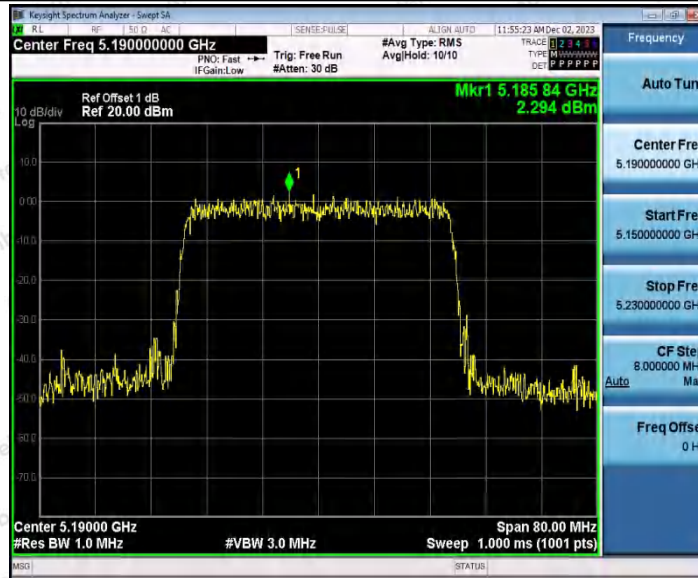

11AX40SISO_Ant1_5190