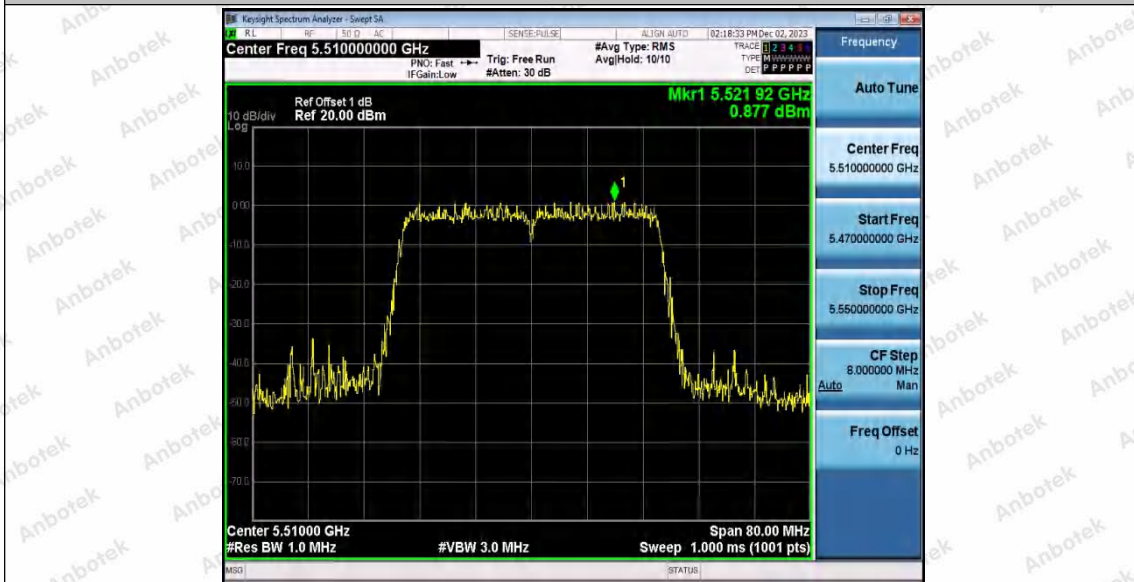

11AC40SISO_Ant1_5510