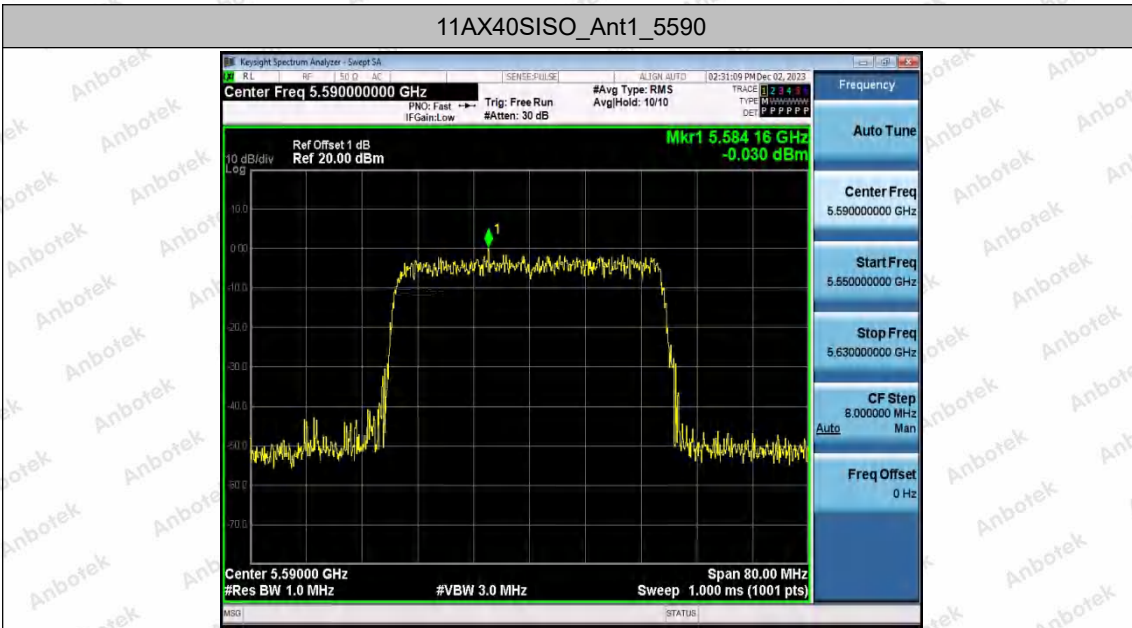

Test Graphs B4

11A_Ant1_5745