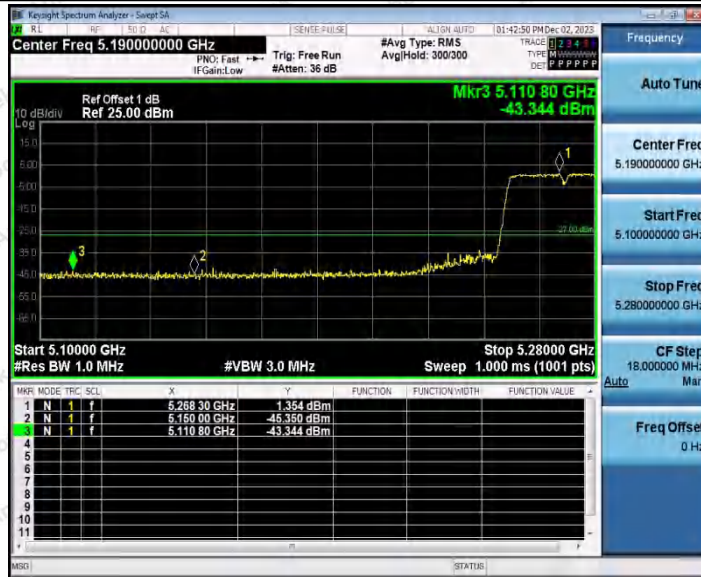

11AC40SISO_Ant1_Low_5270

11AC40SISO_Ant1_High_5310

Shenzhen Anbotek Compliance Laboratory Limited

Address: 1/F., Building D, Sogood Science and Technology Park, Sanwei Community, Hangcheng Street, Bao'an District, Shenzhen, Guangdong, China.
Tel: (86) 0755-26066440 Fax: (86) 0755-26014772 Email: service@anbotek.com

Hotline
400-003-0500
www.anbotek.com.cn