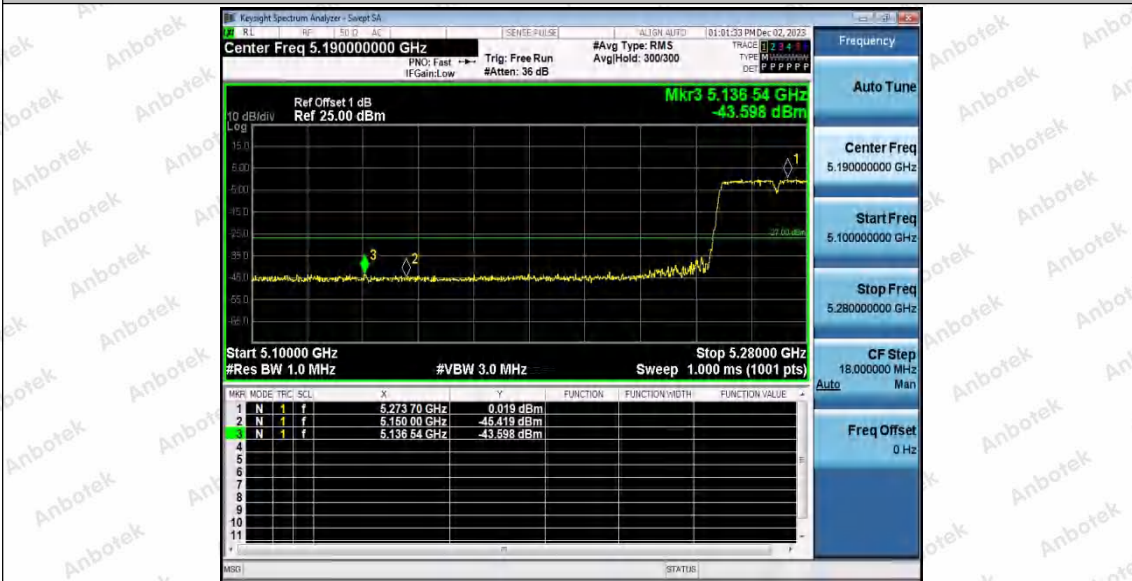

Hotline: 400-003-0500
www.anbotek.com.cn

11N40SISO_Ant1_High_5230

11N40SISO_Ant1_Low_5270

Shenzhen Anbotek Compliance Laboratory Limited

Address: 1/F., Building D, Sogood Science and Technology Park, Sanwei Community, Hangcheng Street, Bao'an District, Shenzhen, Guangdong, China.
Tel: (86) 0755-26066440 Fax: (86) 0755-26014772 Email: service@anbotek.com