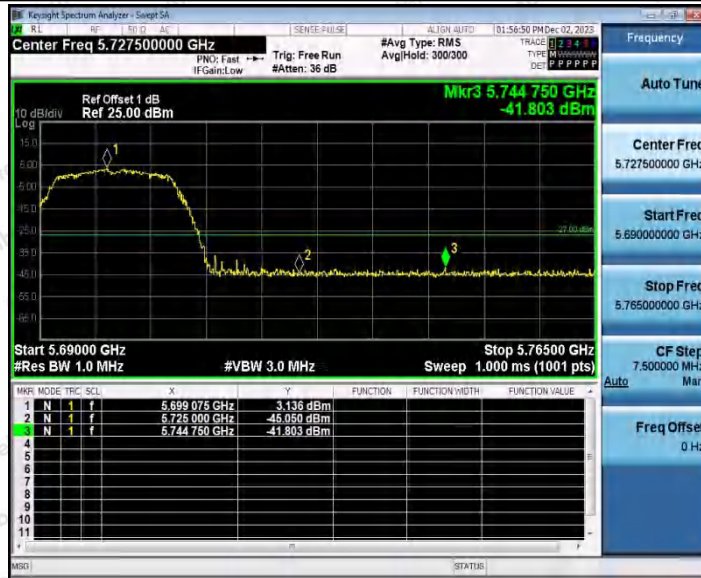

11A_Ant1_High_5700