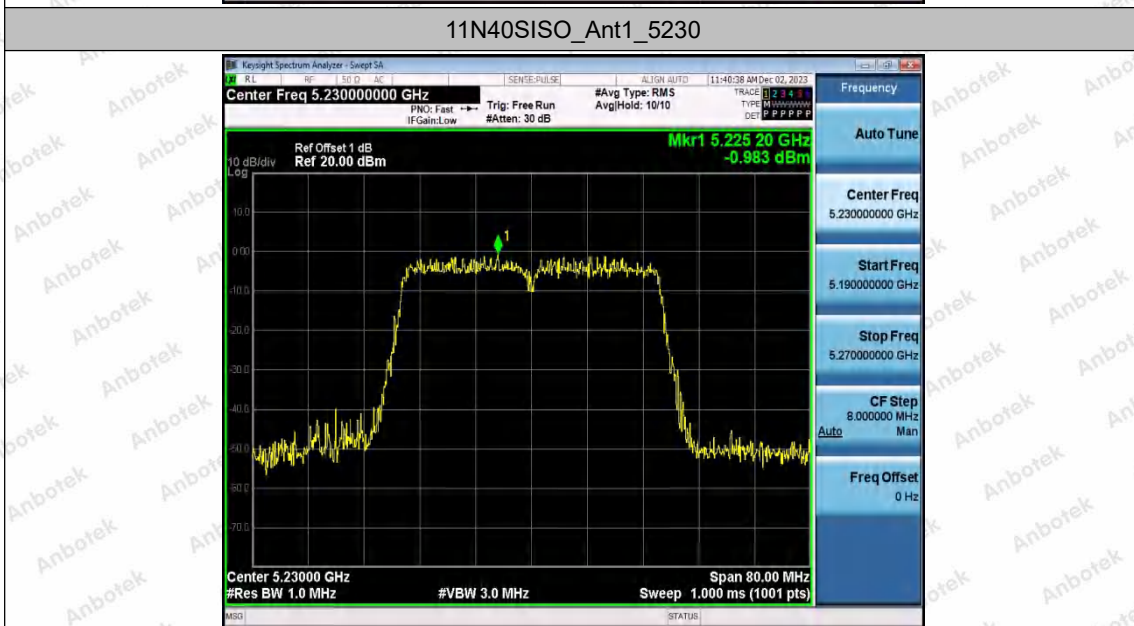

Shenzhen Anbotek Compliance Laboratory Limited

Address: 1/F., Building D, Sogood Science and Technology Park, Sanwei Community, Hangcheng Street, Bao'an District, Shenzhen, Guangdong, China.
Tel: (86) 0755-26066440 Fax: (86) 0755-26014772 Email: service@anbotek.com

Hotline 400-003-0500
www.anbotek.com.cn