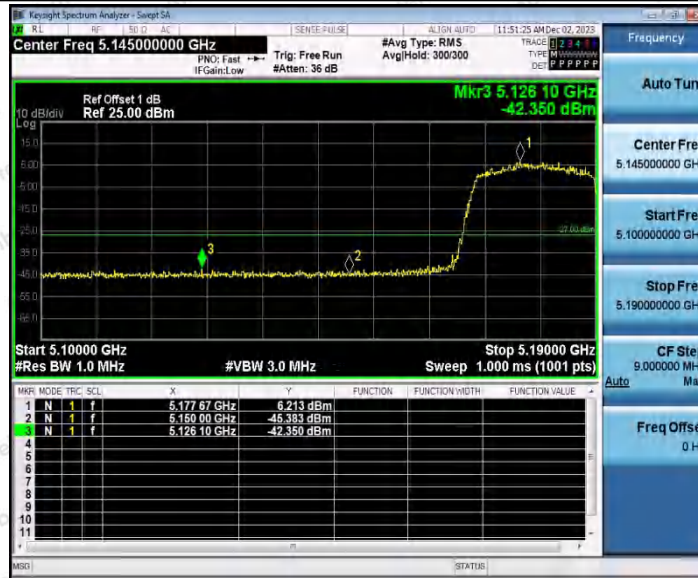

11AX20SISO_Ant1_Low_5180