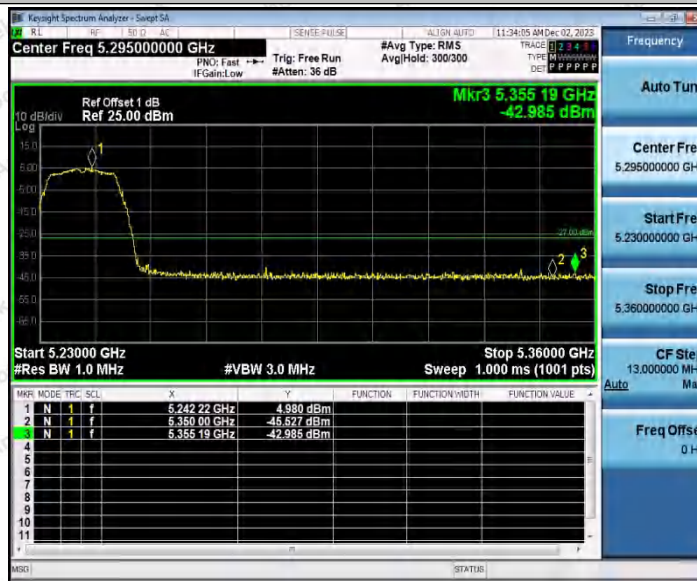

Hotline
400-003-0500
www.anbotek.com.cn

Test Graphs B1/2/3

11A_Ant1_Low_5180

11A_Ant1_High_5240

11A_Ant1_Low_5260

11A_Ant1_High_5320

11A_Ant1_Low_5500

Shenzhen Anbotek Compliance Laboratory Limited