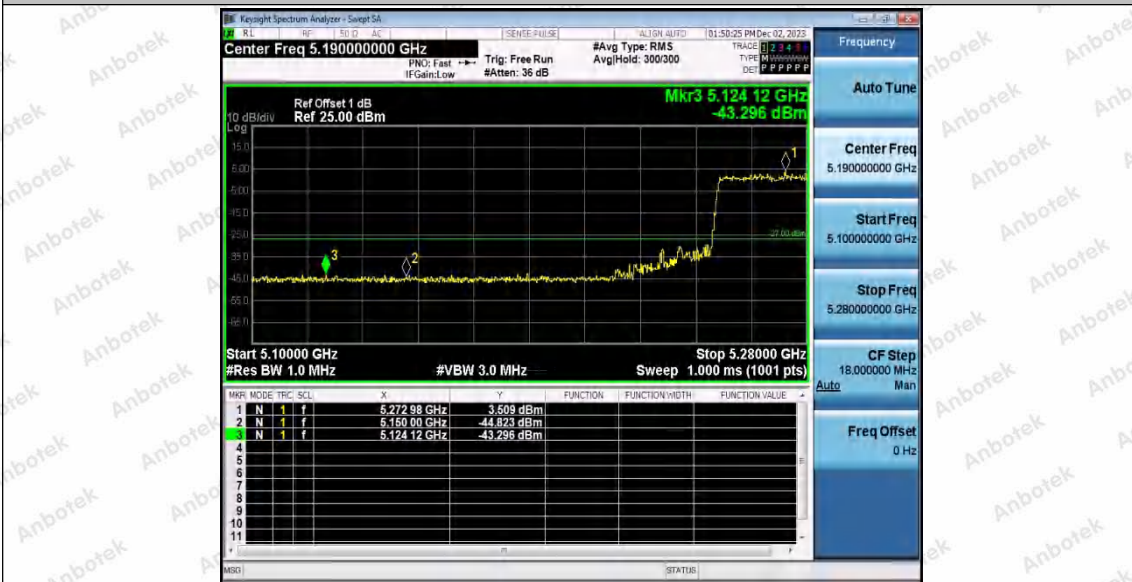

11AX40SISO_Ant1_Low_5270