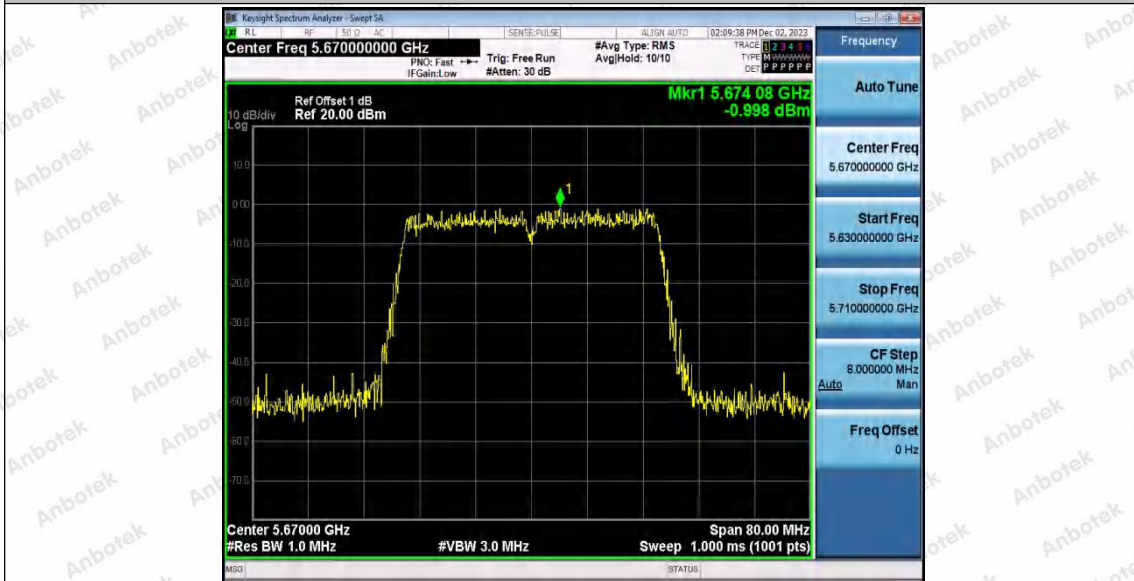

Hotline 400-003-0500
www.anbotek.com.cn

11N40SISO_Ant1_5590

11N40SISO_Ant1_5670

Shenzhen Anbotek Compliance Laboratory Limited

Address: 1/F., Building D, Sogood Science and Technology Park, Sanwei Community, Hangcheng Street, Bao'an District, Shenzhen, Guangdong, China.
 Tel: (86) 0755-26066440 Fax: (86) 0755-26014772 Email: service@anbotek.com