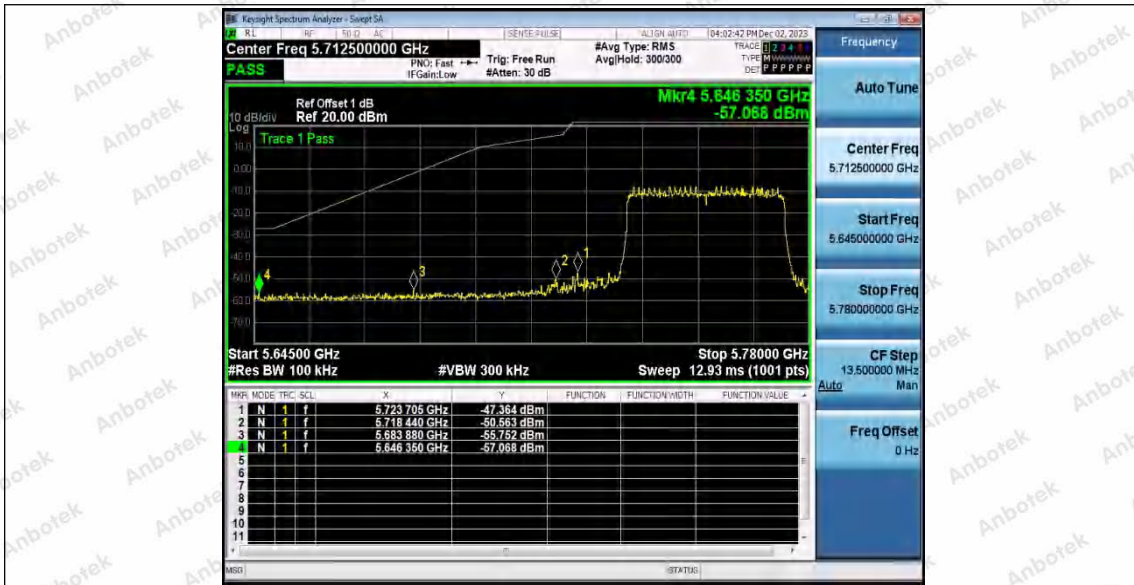

---End---

Shenzhen Anbotek Compliance Laboratory Limited

Address: 1/F., Building D, Sogood Science and Technology Park, Sanwei Community, Hangcheng Street, Bao'an District, Shenzhen, Guangdong, China.
Tel: (86) 0755-26066440 Fax: (86) 0755-26014772 Email: service@anbotek.com

Hotline 400-003-0500
www.anbotek.com.cn