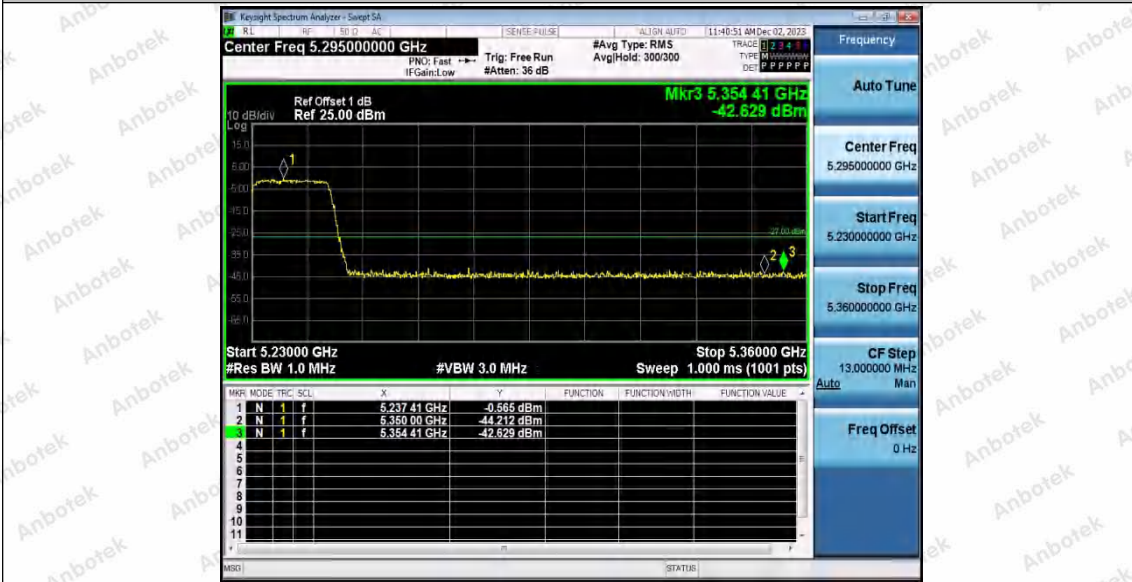

11N40SISO_Ant1_High_5230