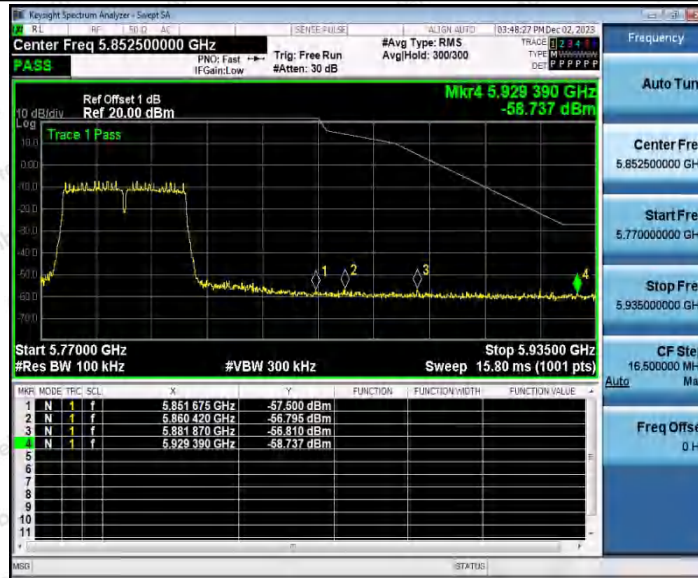

11N40SISO_Ant1_High_5795