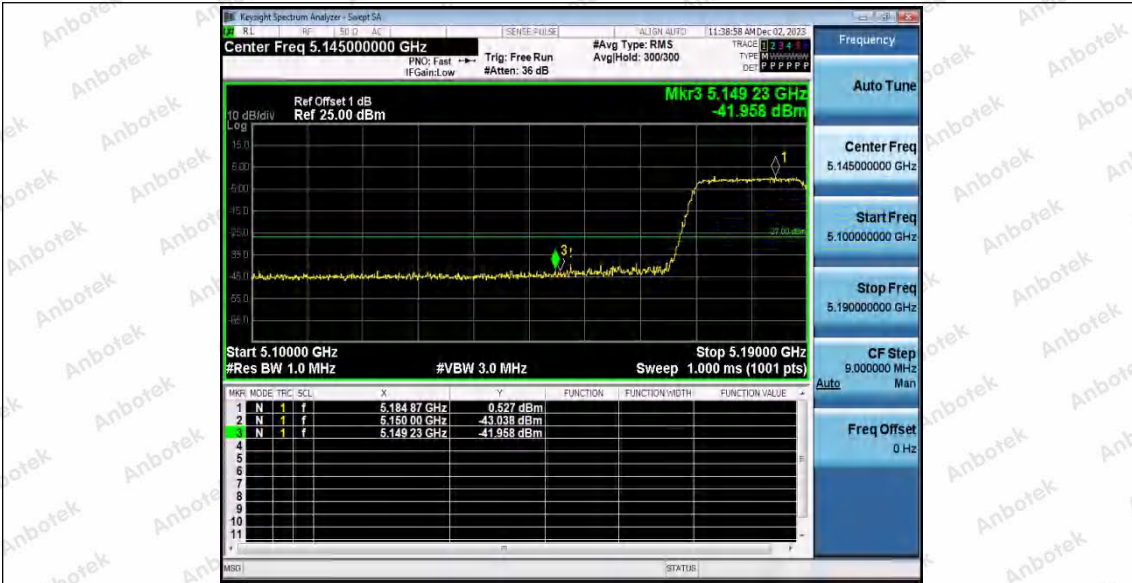

Shenzhen Anbotek Compliance Laboratory Limited

Address: 1/F., Building D, Sogood Science and Technology Park, Sanwei Community, Hangcheng Street, Bao'an District, Shenzhen, Guangdong, China.
Tel: (86) 0755-26066440 Fax: (86) 0755-26014772 Email: service@anbotek.com

Hotline 400-003-0500
www.anbotek.com.cn