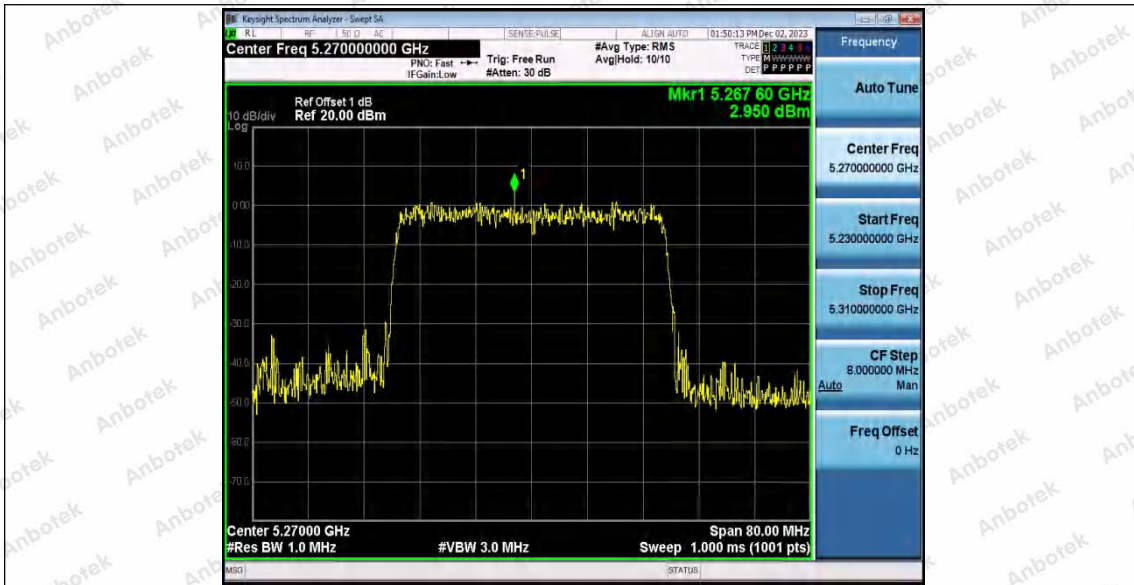

Shenzhen Anbotek Compliance Laboratory Limited

Address: 1/F., Building D, Sogood Science and Technology Park, Sanwei Community, Hangcheng Street, Bao'an District, Shenzhen, Guangdong, China.
Tel: (86) 0755-26066440 Fax: (86) 0755-26014772 Email: service@anbotek.com

Hotline
400-003-0500
www.anbotek.com.cn