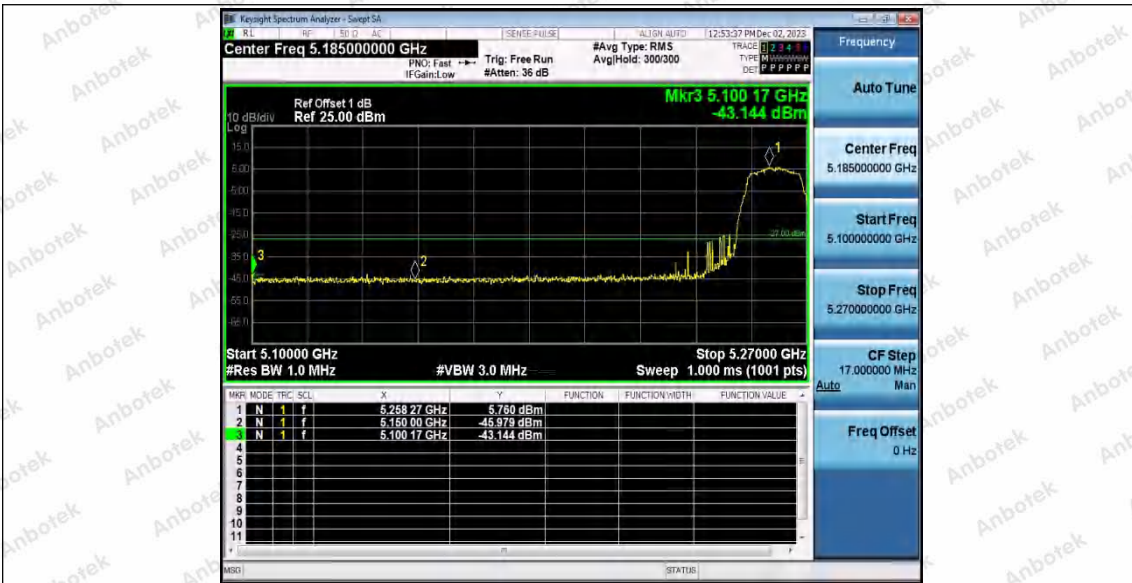

Hotline
400-003-0500
www.anbotek.com.cn

Test Graphs B1/2/3

11A_Ant1_Low_5180

11A_Ant1_High_5240

11A_Ant1_Low_5260

11A_Ant1_High_5320

11A_Ant1_Low_5500

Shenzhen Anbotek Compliance Laboratory Limited