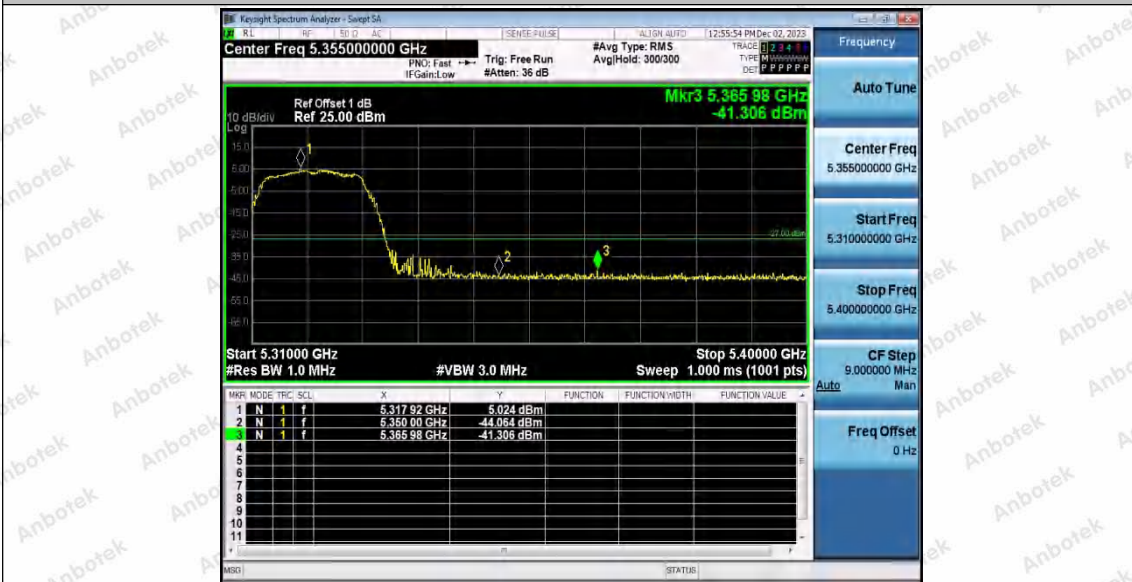

Hotline
400-003-0500
www.anbotek.com.cn

Test Graphs B1/2/3

11A_Ant1_Low_5180

11A_Ant1_High_5240

11A_Ant1_Low_5260

11A_Ant1_High_5320

11A_Ant1_Low_5500

Shenzhen Anbotek Compliance Laboratory Limited