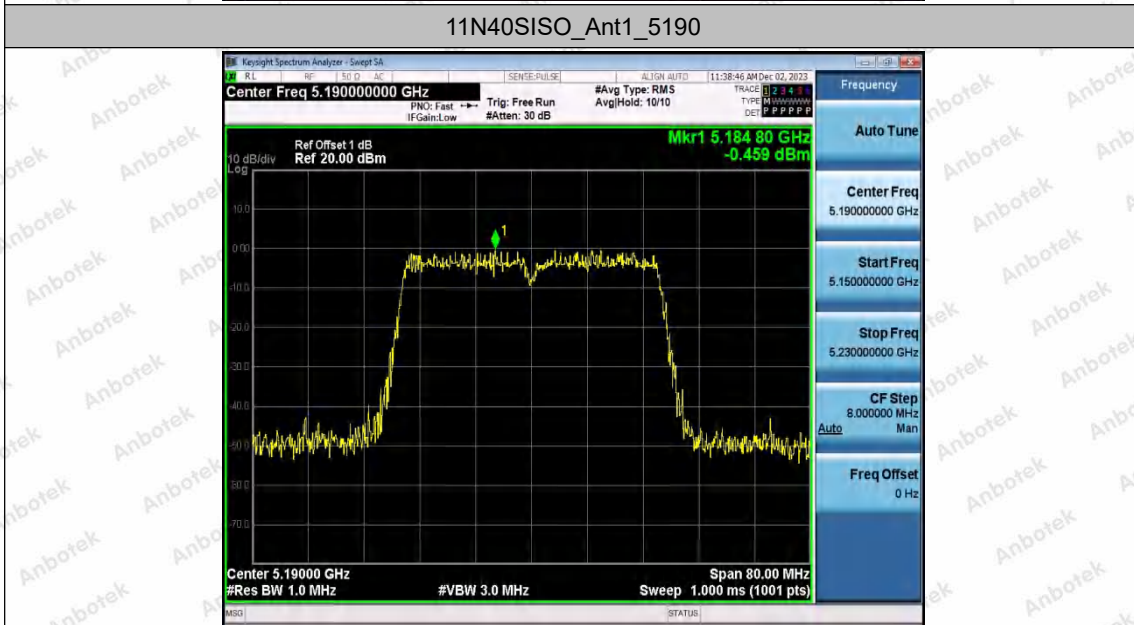

Shenzhen Anbotek Compliance Laboratory Limited

Address: 1/F., Building D, Sogood Science and Technology Park, Sanwei Community, Hangcheng Street, Bao'an District, Shenzhen, Guangdong, China.
Tel: (86) 0755-26066440 Fax: (86) 0755-26014772 Email: service@anbotek.com

Hotline 400-003-0500
www.anbotek.com.cn