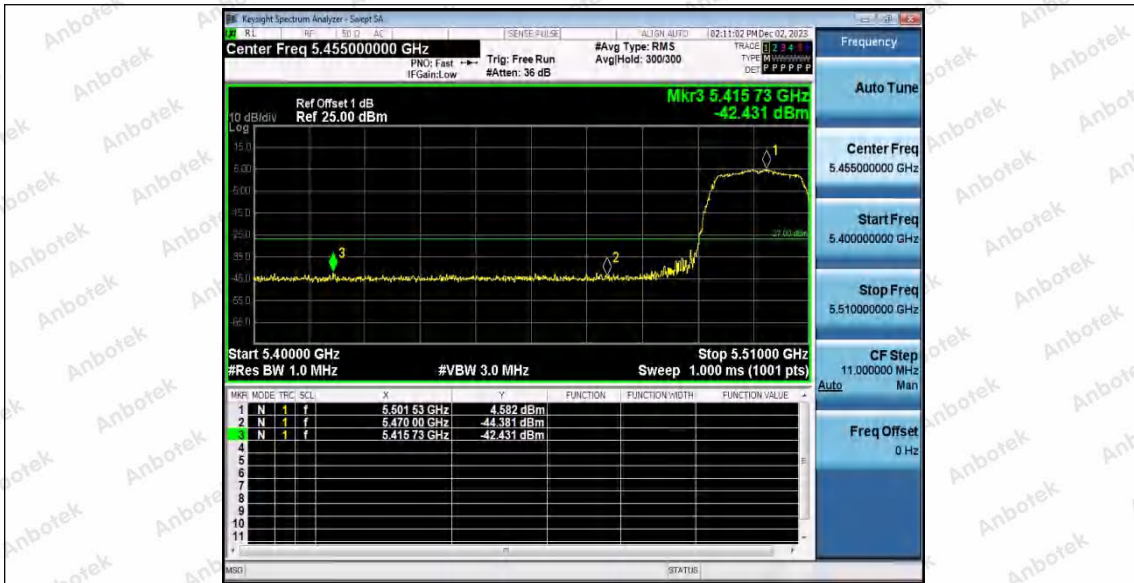

Shenzhen Anbotek Compliance Laboratory Limited

Address: 1/F., Building D, Sogood Science and Technology Park, Sanwei Community, Hangcheng Street, Bao'an District, Shenzhen, Guangdong, China.
Tel: (86) 0755-26066440 Fax: (86) 0755-26014772 Email: service@anbotek.com

Hotline
400-003-0500
www.anbotek.com.cn