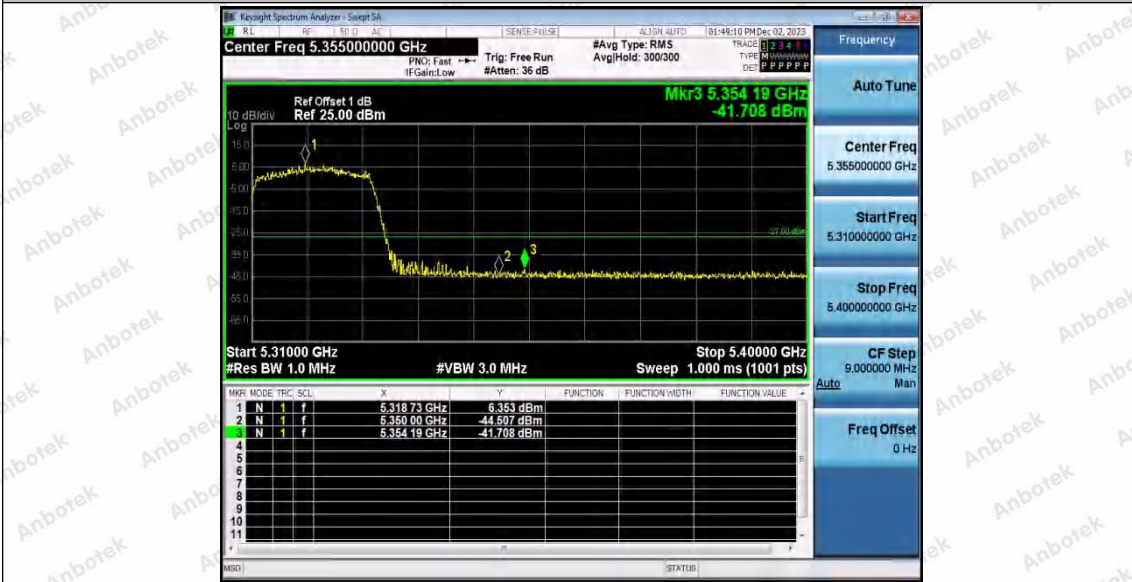

11AX20SISO_Ant1_High_5320