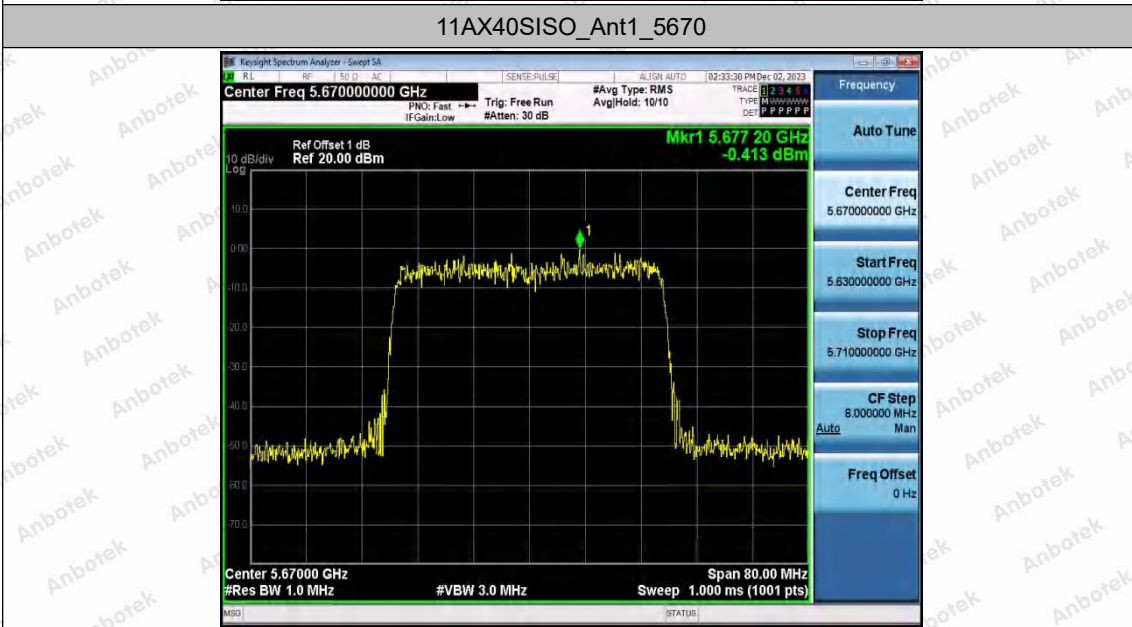

Test Graphs B4

11A_Ant1_5745