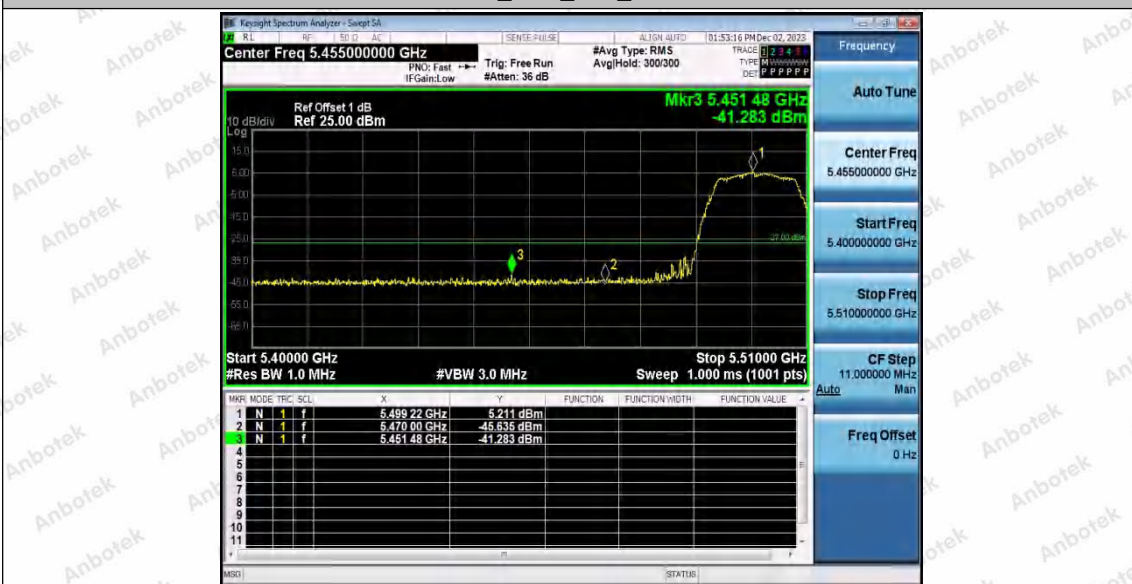

Hotline
400-003-0500
www.anbotek.com.cn

Test Graphs B1/2/3

11A_Ant1_Low_5180

11A_Ant1_High_5240

11A_Ant1_Low_5260

11A_Ant1_High_5320

11A_Ant1_Low_5500

Shenzhen Anbotek Compliance Laboratory Limited