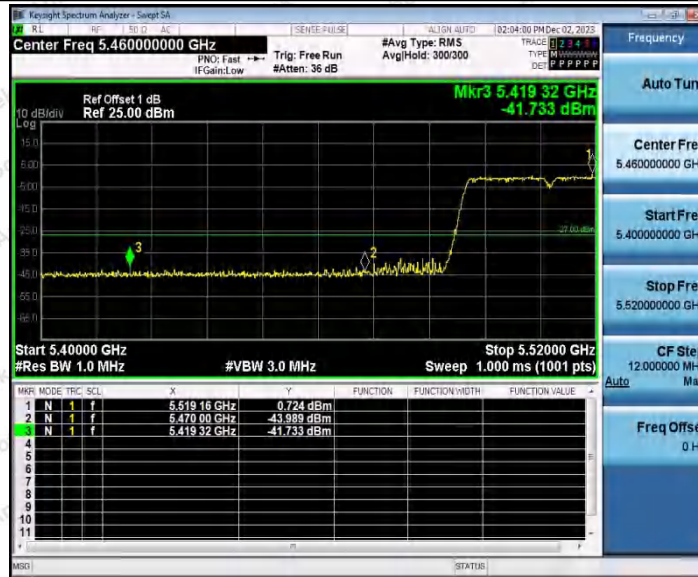

11N40SISO_Ant1_Low_5510

11N40SISO_Ant1_High_5670

Shenzhen Anbotek Compliance Laboratory Limited

Address: 1/F., Building D, Sogood Science and Technology Park, Sanwei Community, Hangcheng Street, Bao'an District, Shenzhen, Guangdong, China.
Tel: (86) 0755-26066440 Fax: (86) 0755-26014772 Email: service@anbotek.com

Hotline
400-003-0500
www.anbotek.com.cn