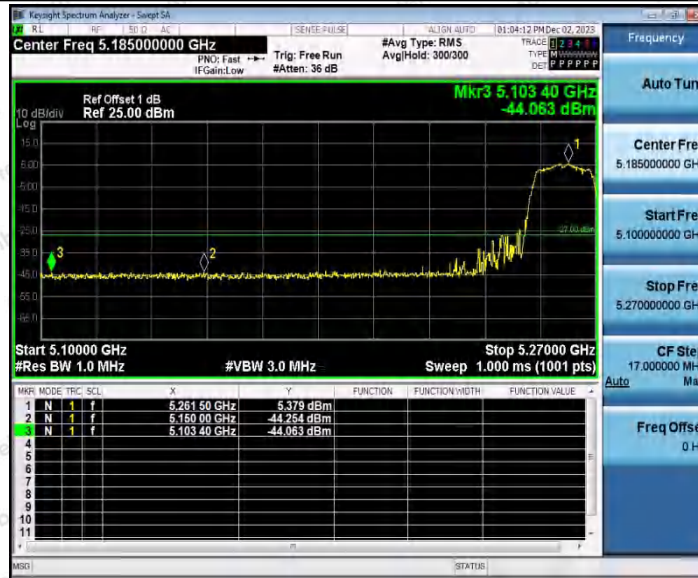

11AC20SISO_Ant1_Low_5260