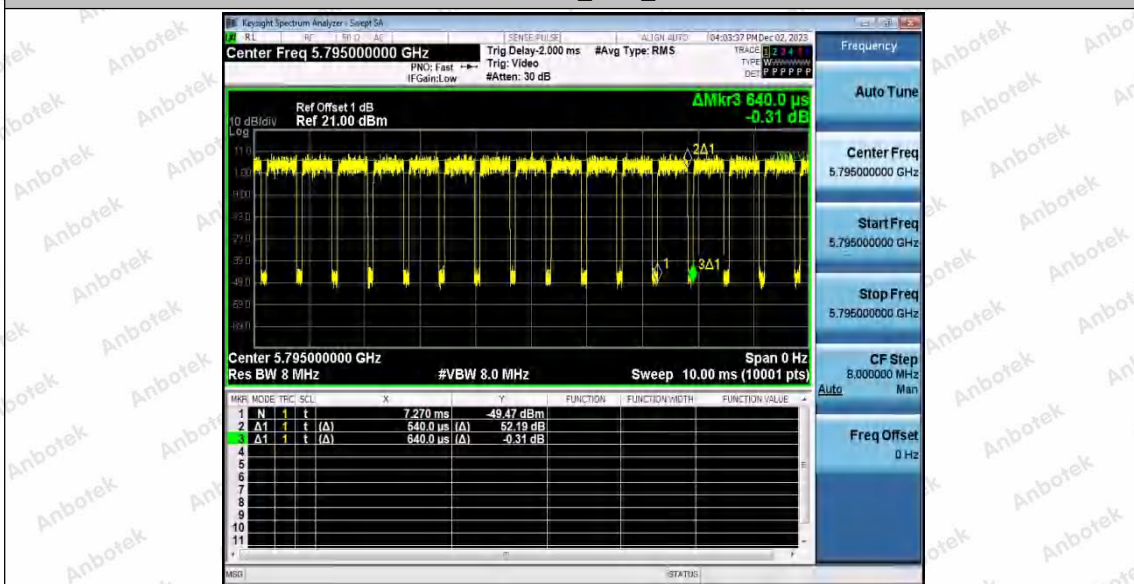

Shenzhen Anbotek Compliance Laboratory Limited

Address: 1/F., Building D, Sogood Science and Technology Park, Sanwei Community, Hangcheng Street, Bao'an District, Shenzhen, Guangdong, China.
Tel: (86) 0755-26066440 Fax: (86) 0755-26014772 Email: service@anbotek.com

Hotline: 400-003-0500
www.anbotek.com.cn