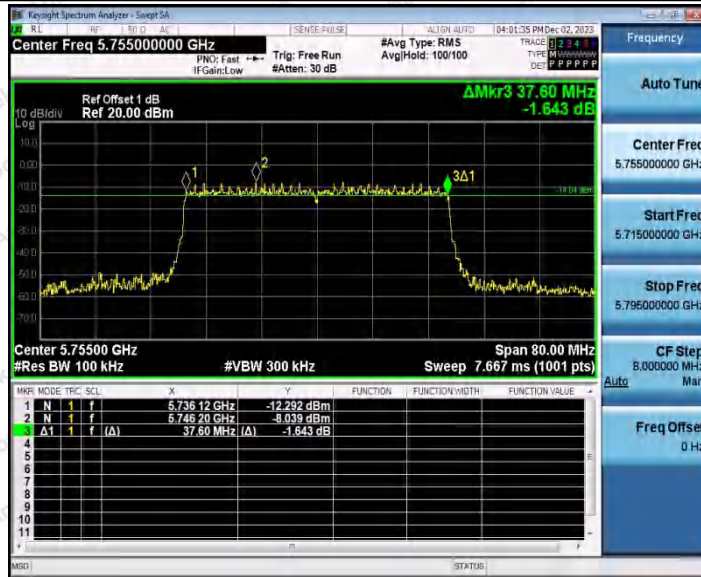

11AX40SISO_Ant1_5795

Shenzhen Anbotek Compliance Laboratory Limited

Address: 1/F., Building D, Sogood Science and Technology Park, Sanwei Community, Hangcheng Street, Bao'an District, Shenzhen, Guangdong, China.
Tel: (86) 0755-26066440 Fax: (86) 0755-26014772 Email: service@anbotek.com

Hotline
400-003-0500
www.anbotek.com.cn