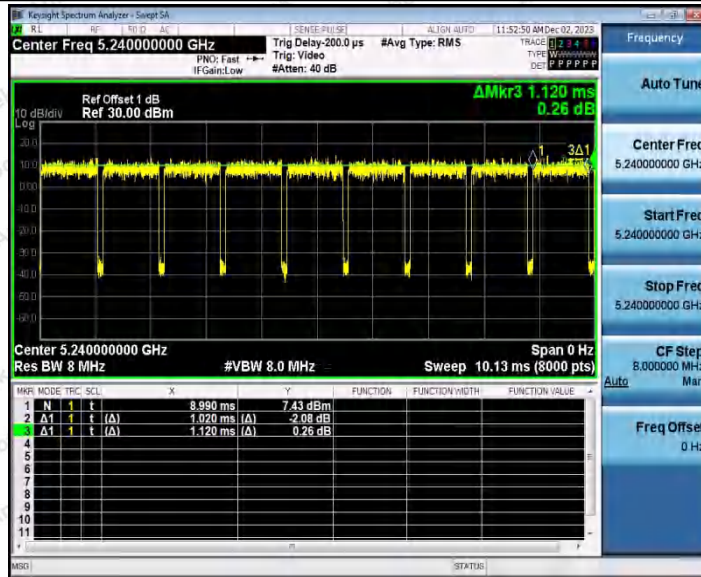

11AX20SISO_Ant1_5260

Shenzhen Anbotek Compliance Laboratory Limited

Address: 1/F., Building D, Sogood Science and Technology Park, Sanwei Community, Hangcheng Street, Bao'an District, Shenzhen, Guangdong, China.
Tel: (86) 0755-26066440 Fax: (86) 0755-26014772 Email: service@anbotek.com

Hotline 400-003-0500
www.anbotek.com.cn