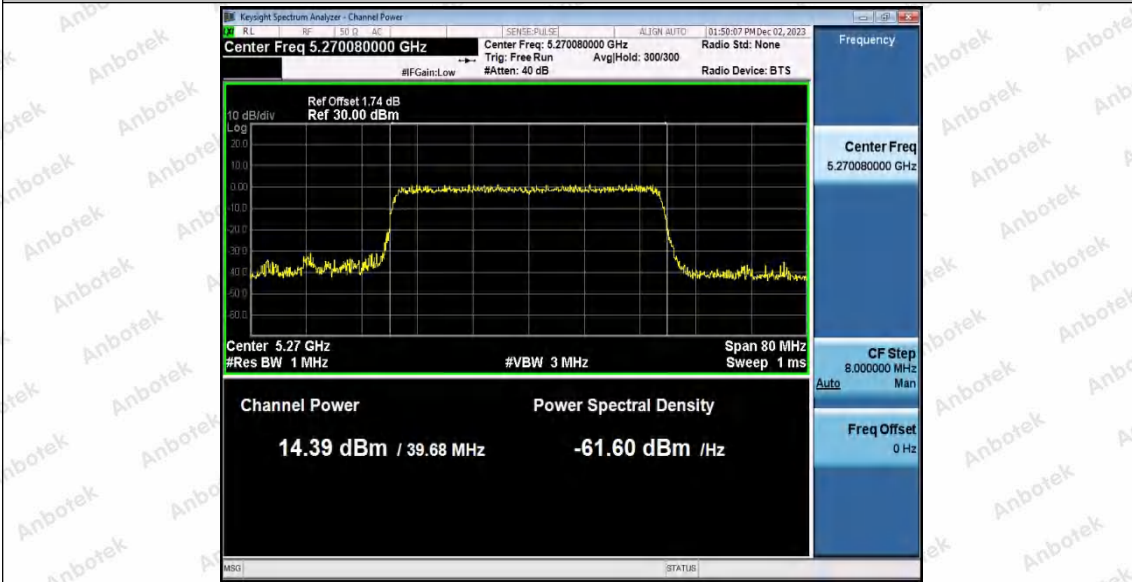

11AX40SISO_Ant1_5310