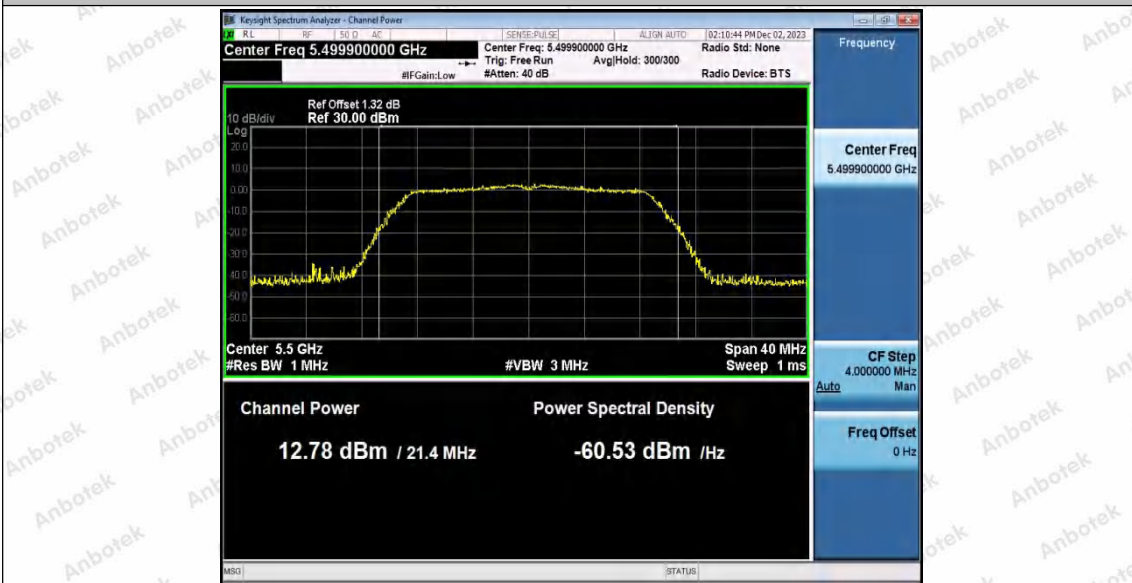

Shenzhen Anbotek Compliance Laboratory Limited

Address: 1/F., Building D, Sogood Science and Technology Park, Sanwei Community, Hangcheng Street, Bao'an District, Shenzhen, Guangdong, China.
Tel: (86) 0755-26066440 Fax: (86) 0755-26014772 Email: service@anbotek.com

Hotline: 400-003-0500
www.anbotek.com.cn