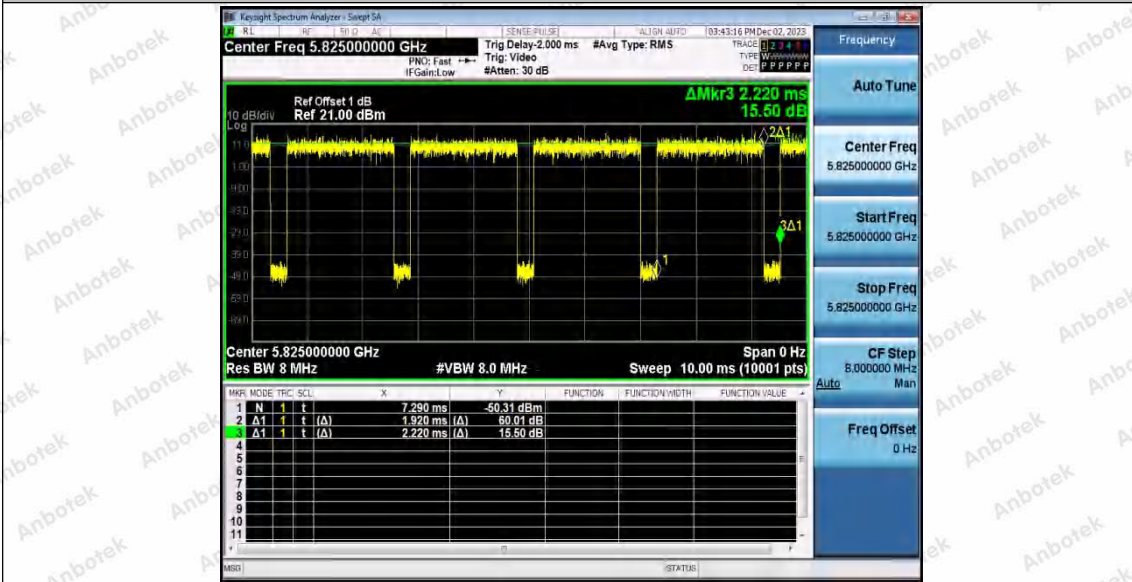

11N40SISO_Ant1_5190