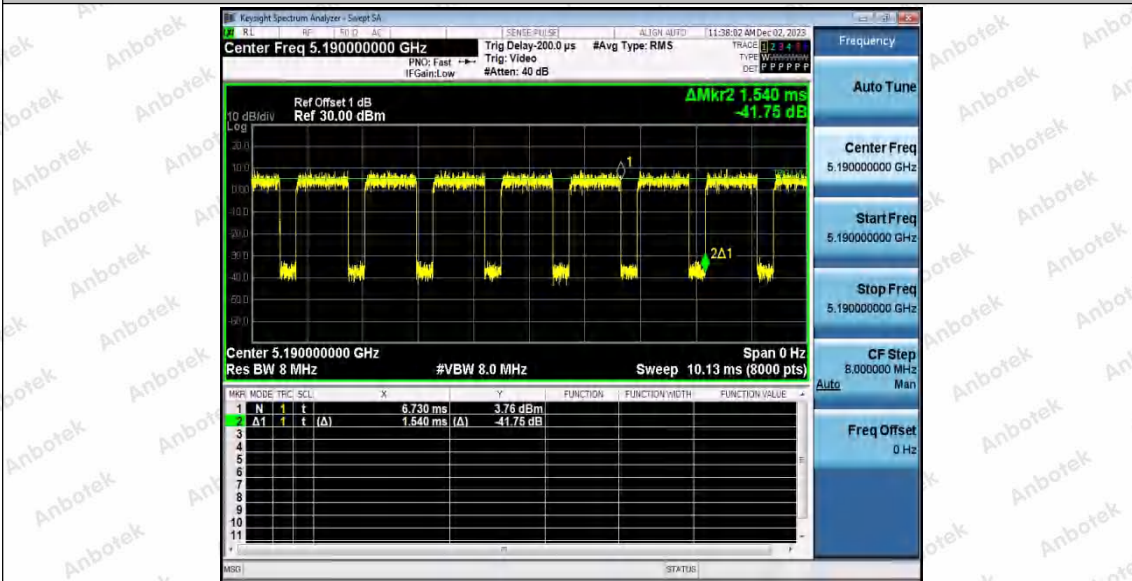

Hotline 400-003-0500
 www.anbotek.com.cn

11N20SISO_Ant1_5825

11N40SISO_Ant1_5190

Shenzhen Anbotek Compliance Laboratory Limited

Address: 1/F., Building D, Sogood Science and Technology Park, Sanwei Community, Hangcheng Street, Bao'an District, Shenzhen, Guangdong, China.
 Tel: (86) 0755-26066440 Fax: (86) 0755-26014772 Email: service@anbotek.com