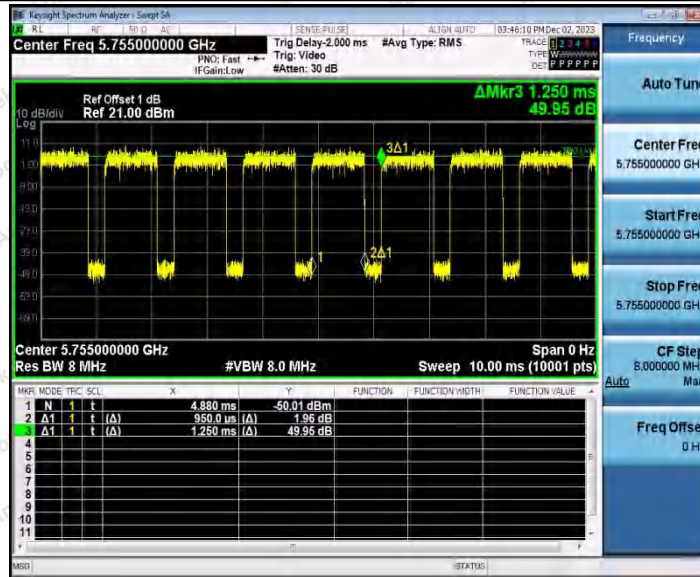

11N40SISO_Ant1_5795

Shenzhen Anbotek Compliance Laboratory Limited

Address: 1/F., Building D, Sogood Science and Technology Park, Sanwei Community, Hangcheng Street, Bao'an District, Shenzhen, Guangdong, China.
Tel: (86) 0755-26066440 Fax: (86) 0755-26014772 Email: service@anbotek.com

Hotline 400-003-0500
www.anbotek.com.cn