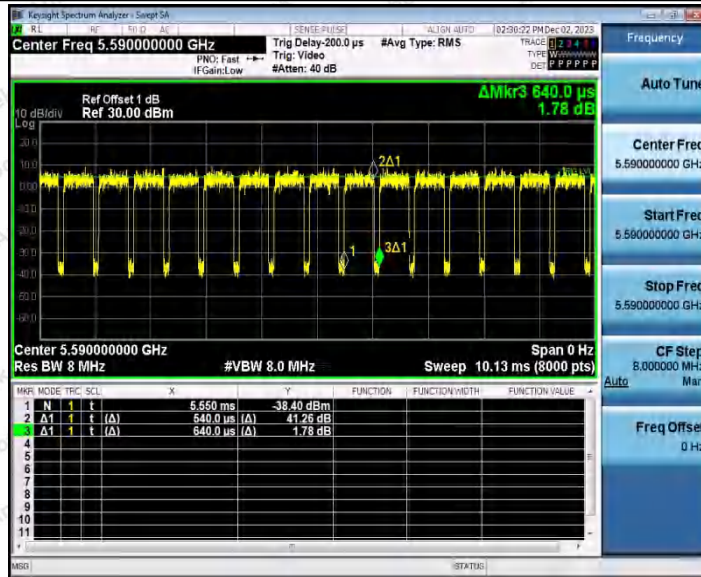

11AX40SISO_Ant1_5670

Shenzhen Anbotek Compliance Laboratory Limited

Address: 1/F., Building D, Sogood Science and Technology Park, Sanwei Community, Hangcheng Street, Bao'an District, Shenzhen, Guangdong, China.
Tel: (86) 0755-26066440 Fax: (86) 0755-26014772 Email: service@anbotek.com

Hotline
400-003-0500
www.anbotek.com.cn