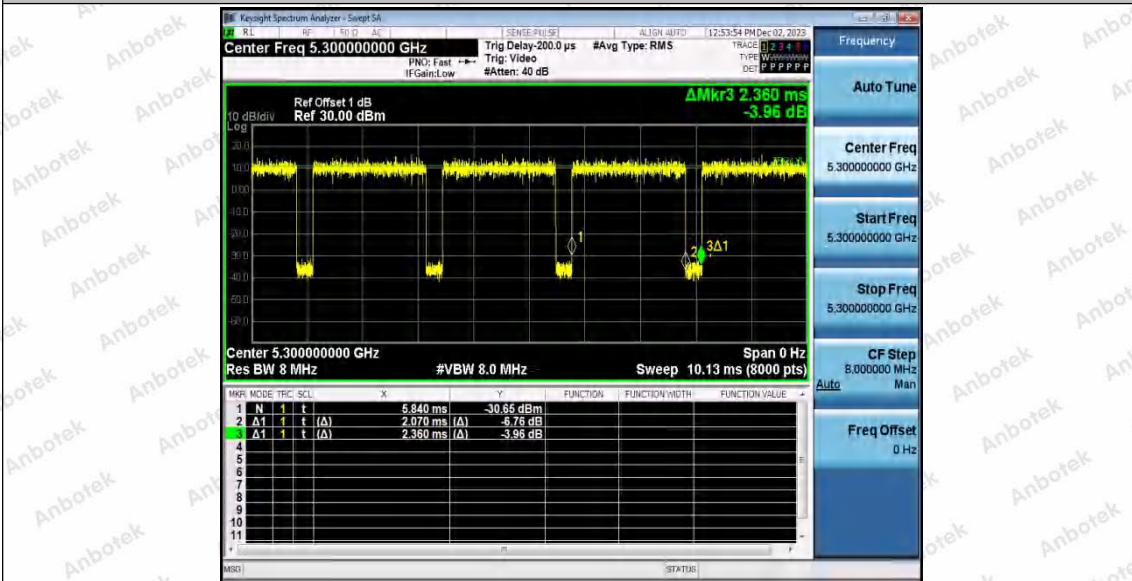

Hotline
400-003-0500
www.anbotek.com.cn

Test Graphs

11A_Ant1_5260

11A_Ant1_5300

Shenzhen Anbotek Compliance Laboratory Limited

Address: 1/F., Building D, Sogood Science and Technology Park, Sanwei Community, Hangcheng Street, Bao'an District, Shenzhen, Guangdong, China.
 Tel: (86) 0755-26066440 Fax: (86) 0755-26014772 Email: service@anbotek.com