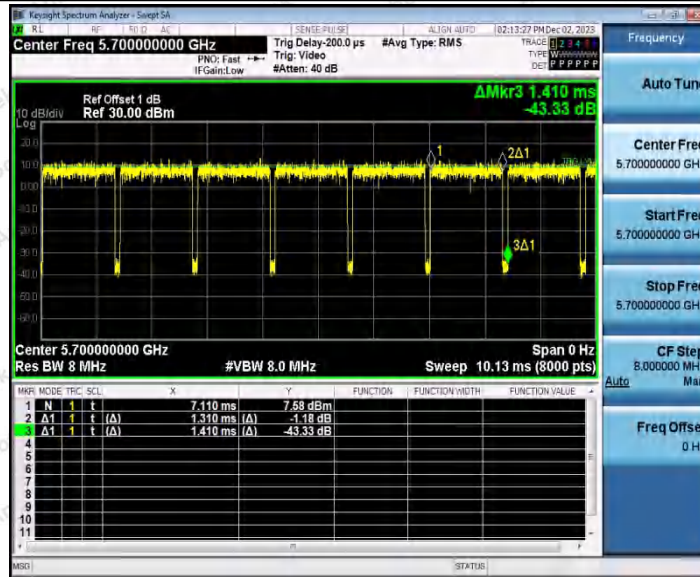

11AC20SISO_Ant1_5745

Shenzhen Anbotek Compliance Laboratory Limited

Address: 1/F., Building D, Sogood Science and Technology Park, Sanwei Community, Hangcheng Street, Bao'an District, Shenzhen, Guangdong, China.
Tel: (86) 0755-26066440 Fax: (86) 0755-26014772 Email: service@anbotek.com

Hotline
400-003-0500
www.anbotek.com.cn