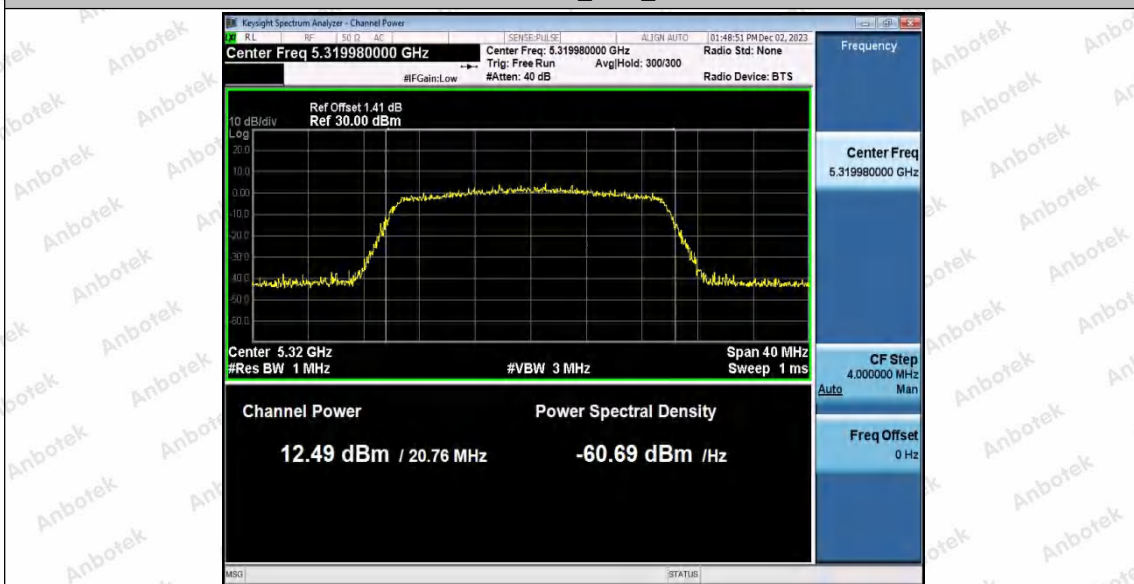

Hotline: 400-003-0500
www.anbotek.com.cn

11AX20SISO_Ant1_5300

11AX20SISO_Ant1_5320

Shenzhen Anbotek Compliance Laboratory Limited

Address: 1/F., Building D, Sogood Science and Technology Park, Sanwei Community, Hangcheng Street, Bao'an District, Shenzhen, Guangdong, China.
Tel: (86) 0755-26066440 Fax: (86) 0755-26014772 Email: service@anbotek.com