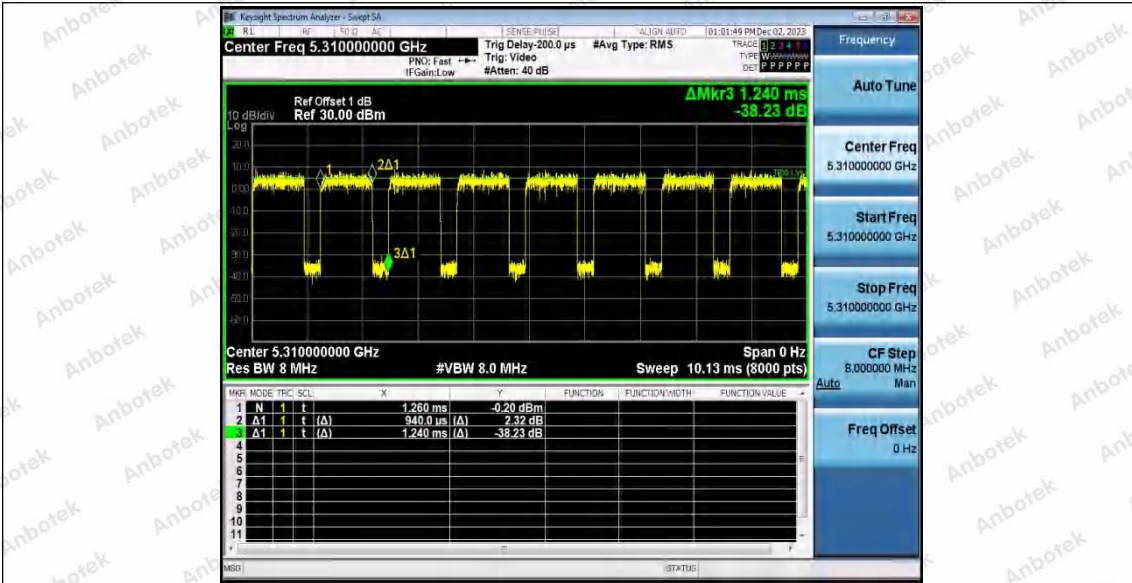

11N40SISO_Ant1_5510