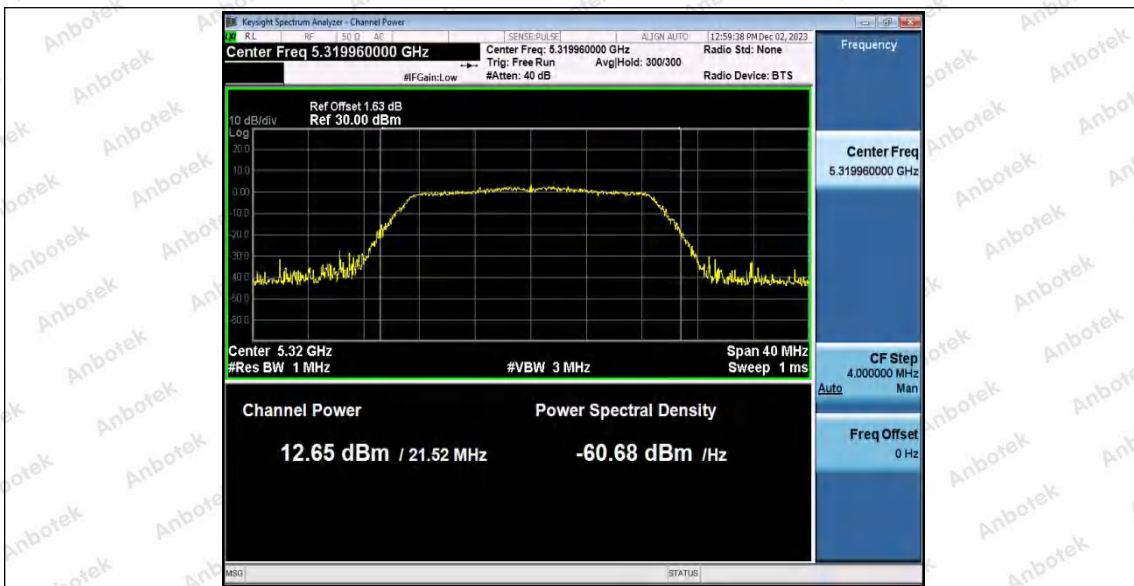

11N20SISO_Ant1_5500