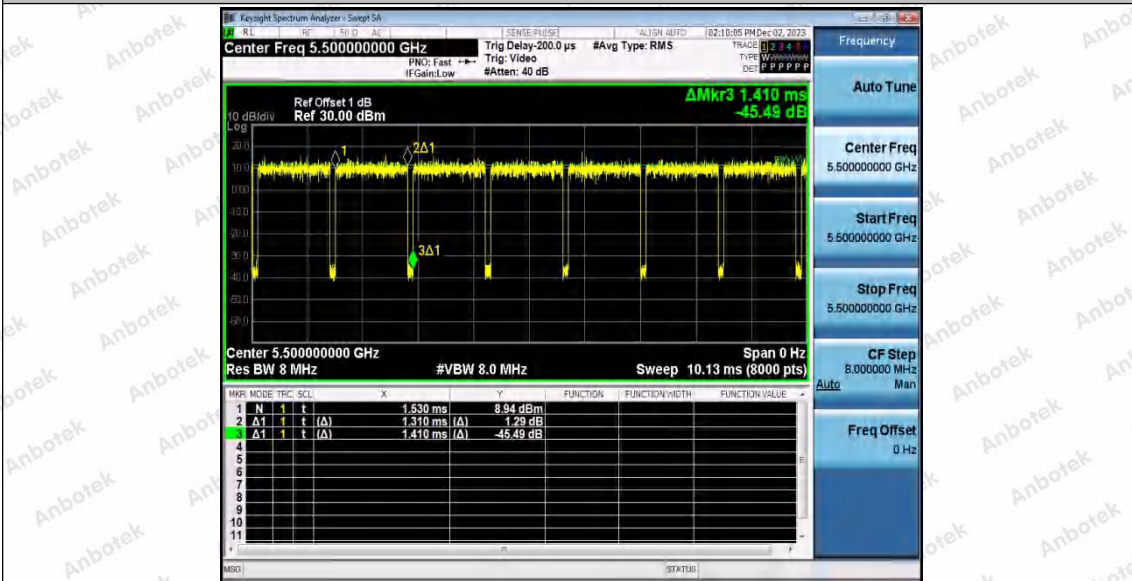

Hotline 400-003-0500
 www.anbotek.com.cn

11AC20SISO_Ant1_5320

11AC20SISO_Ant1_5500

Shenzhen Anbotek Compliance Laboratory Limited

Address: 1/F., Building D, Sogood Science and Technology Park, Sanwei Community, Hangcheng Street, Bao'an District, Shenzhen, Guangdong, China.
 Tel: (86) 0755-26066440 Fax: (86) 0755-26014772 Email: service@anbotek.com