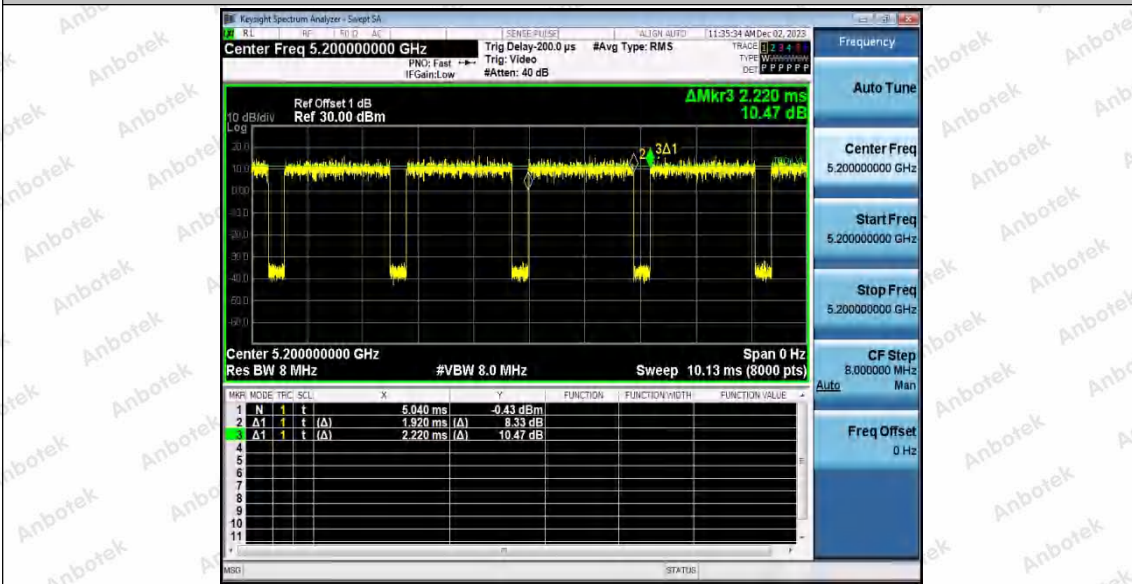

11N20SISO_Ant1_5240