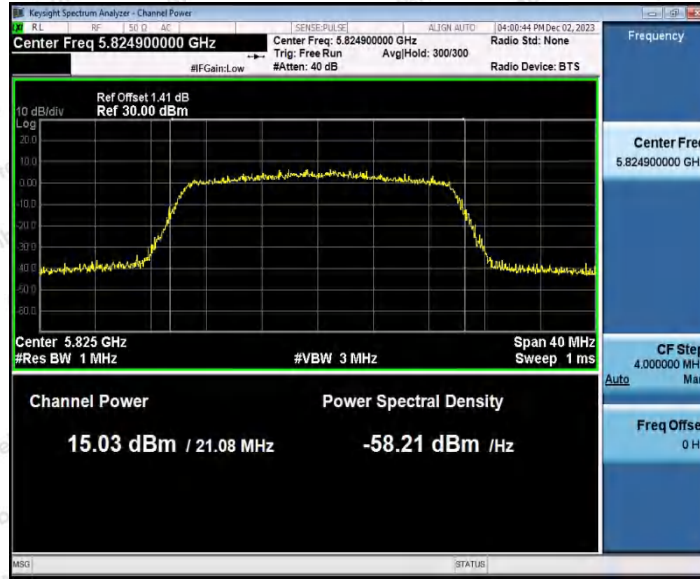

11AX20SISO_Ant1_5825