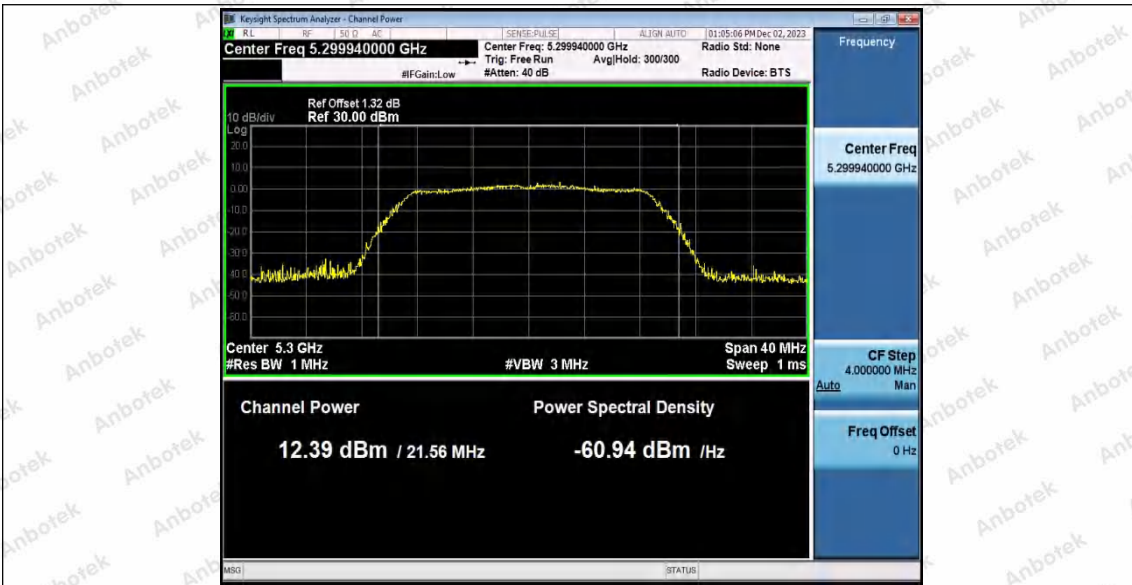

Shenzhen Anbotek Compliance Laboratory Limited

Address: 1/F., Building D, Sogood Science and Technology Park, Sanwei Community, Hangcheng Street, Bao'an District, Shenzhen, Guangdong, China.
Tel: (86) 0755-26066440 Fax: (86) 0755-26014772 Email: service@anbotek.com

Hotline: 400-003-0500
www.anbotek.com.cn