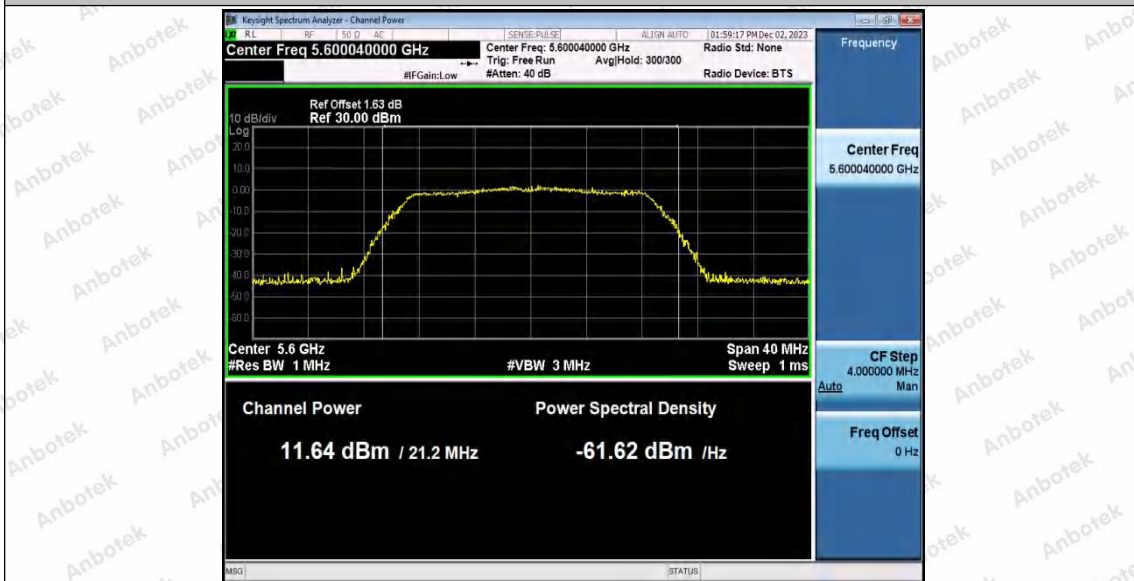

Hotline: 400-003-0500
 www.anbotek.com.cn

11N20SISO_Ant1_5500

11N20SISO_Ant1_5600

Shenzhen Anbotek Compliance Laboratory Limited

Address: 1/F., Building D, Sogood Science and Technology Park, Sanwei Community, Hangcheng Street, Bao'an District, Shenzhen, Guangdong, China.
Tel: (86) 0755-26066440 Fax: (86) 0755-26014772 Email: service@anbotek.com