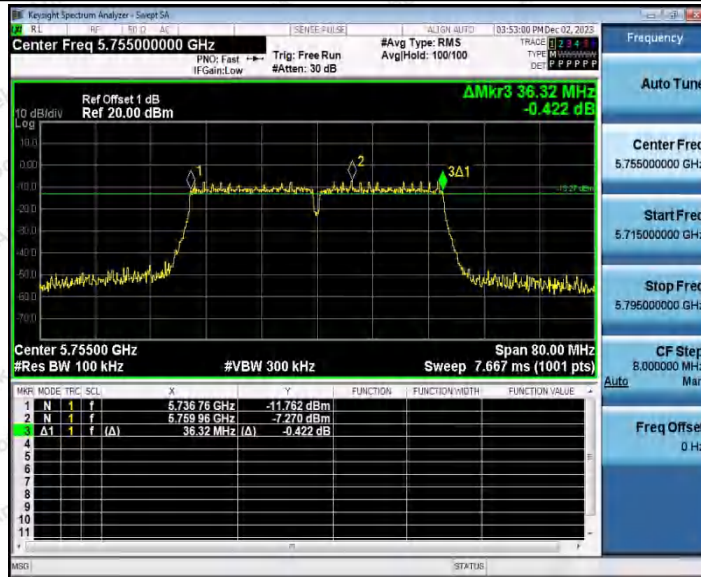

11AC40SISO_Ant1_5795

Shenzhen Anbotek Compliance Laboratory Limited

Address: 1/F., Building D, Sogood Science and Technology Park, Sanwei Community, Hangcheng Street, Bao'an District, Shenzhen, Guangdong, China.
Tel: (86) 0755-26066440 Fax: (86) 0755-26014772 Email: service@anbotek.com

Hotline
400-003-0500
www.anbotek.com.cn