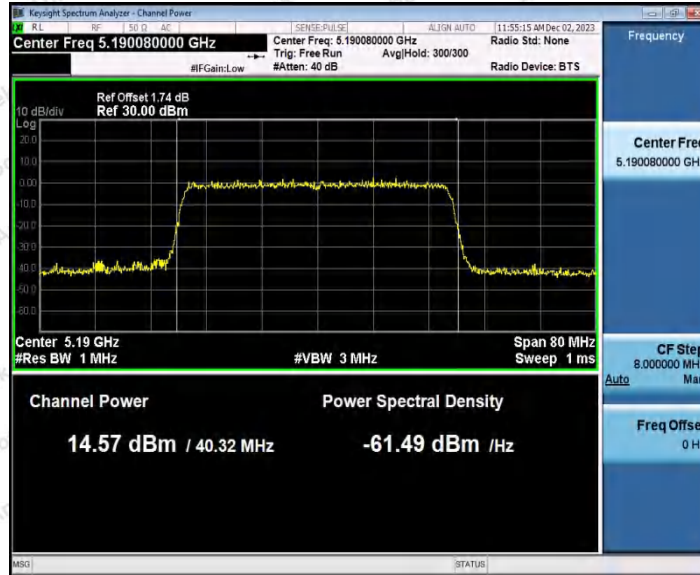

11AX40SISO_Ant1_5190

11AX40SISO_Ant1_5230

Shenzhen Anbotek Compliance Laboratory Limited

Address: 1/F., Building D, Sogood Science and Technology Park, Sanwei Community, Hangcheng Street, Bao'an District, Shenzhen, Guangdong, China.
Tel: (86) 0755-26066440 Fax: (86) 0755-26014772 Email: service@anbotek.com

Hotline: 400-003-0500
www.anbotek.com.cn