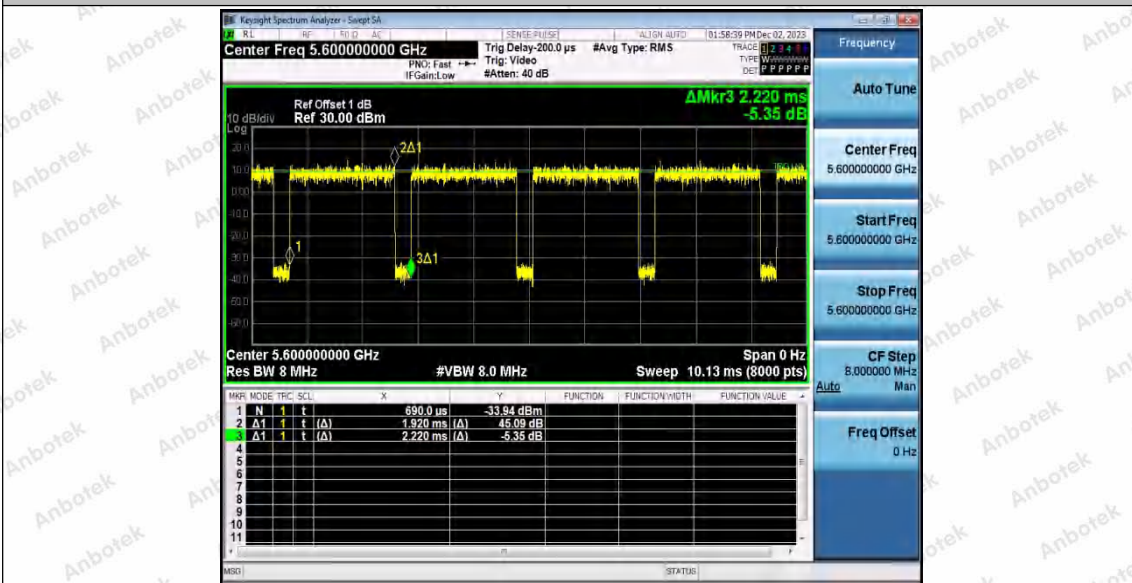

Hotline 400-003-0500
www.anbotek.com.cn

11N20SISO_Ant1_5500

11N20SISO_Ant1_5600

Shenzhen Anbotek Compliance Laboratory Limited

Address: 1/F., Building D, Sogood Science and Technology Park, Sanwei Community, Hangcheng Street, Bao'an District, Shenzhen, Guangdong, China.
 Tel: (86) 0755-26066440 Fax: (86) 0755-26014772 Email: service@anbotek.com