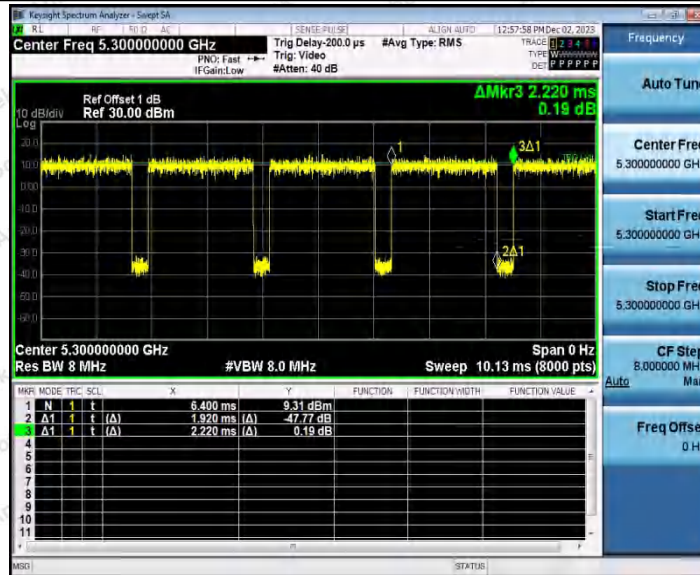

11N20SISO_Ant1_5320

Shenzhen Anbotek Compliance Laboratory Limited

Address: 1/F., Building D, Sogood Science and Technology Park, Sanwei Community, Hangcheng Street, Bao'an District, Shenzhen, Guangdong, China.
Tel: (86) 0755-26066440 Fax: (86) 0755-26014772 Email: service@anbotek.com

Hotline 400-003-0500
www.anbotek.com.cn