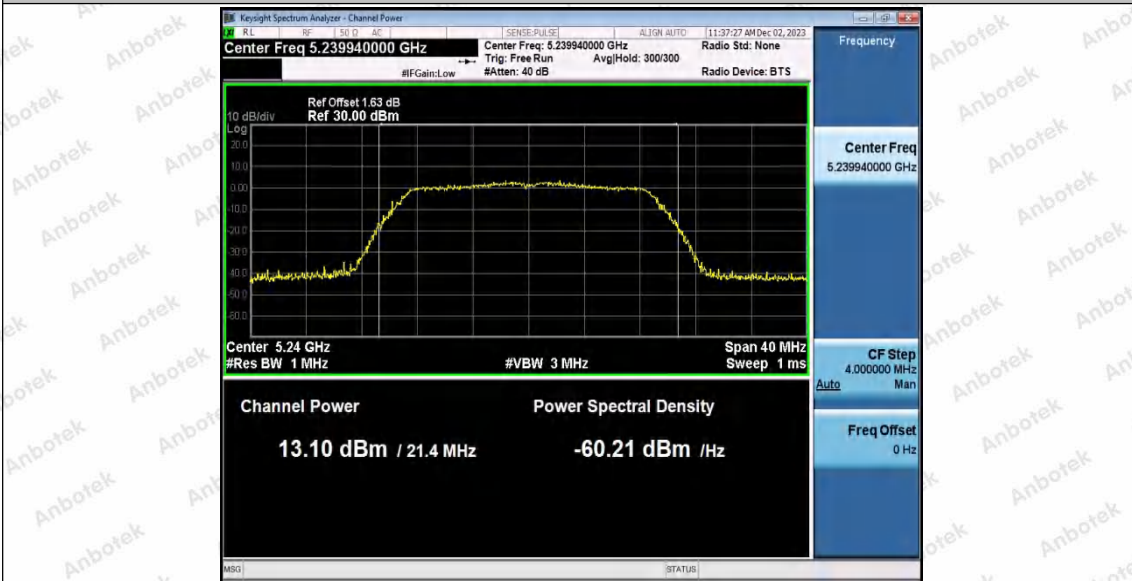

Hotline 400-003-0500
 www.anbotek.com.cn

11N20SISO_Ant1_5200

11N20SISO_Ant1_5240

Shenzhen Anbotek Compliance Laboratory Limited

Address: 1/F., Building D, Sogood Science and Technology Park, Sanwei Community, Hangcheng Street, Bao'an District, Shenzhen, Guangdong, China.
Tel: (86) 0755-26066440 Fax: (86) 0755-26014772 Email: service@anbotek.com