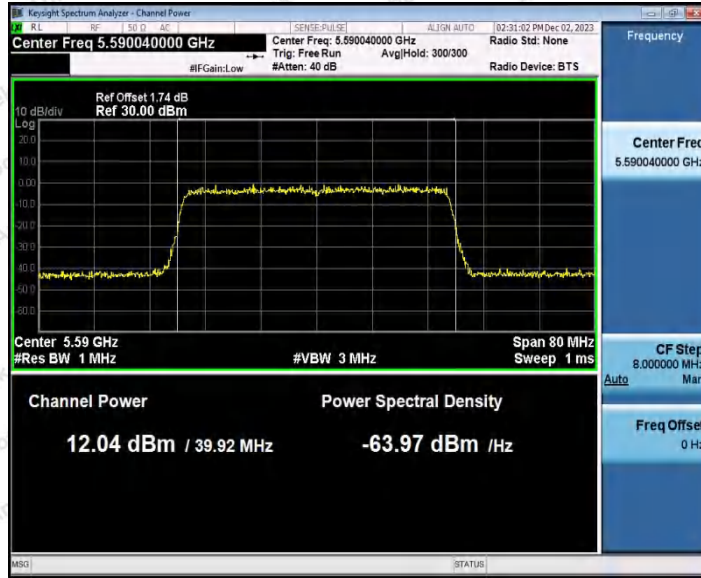

11AX40SISO_Ant1_5590

11AX40SISO_Ant1_5670

Shenzhen Anbotek Compliance Laboratory Limited

Address: 1/F., Building D, Sogood Science and Technology Park, Sanwei Community, Hangcheng Street, Bao'an District, Shenzhen, Guangdong, China.
Tel: (86) 0755-26066440 Fax: (86) 0755-26014772 Email: service@anbotek.com

Hotline: 400-003-0500
www.anbotek.com.cn