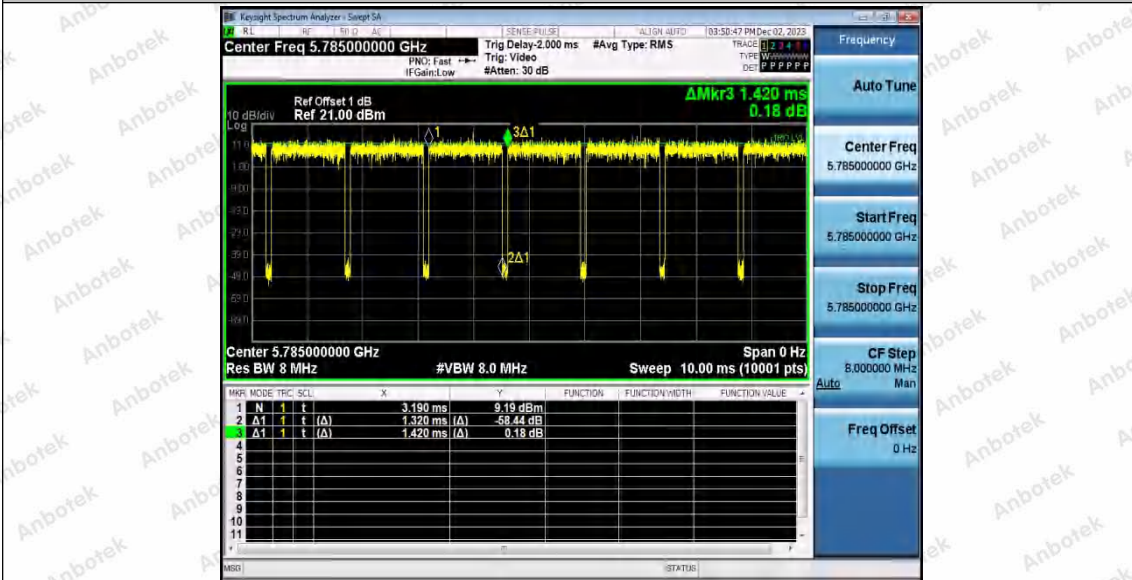

11AC20SISO_Ant1_5825