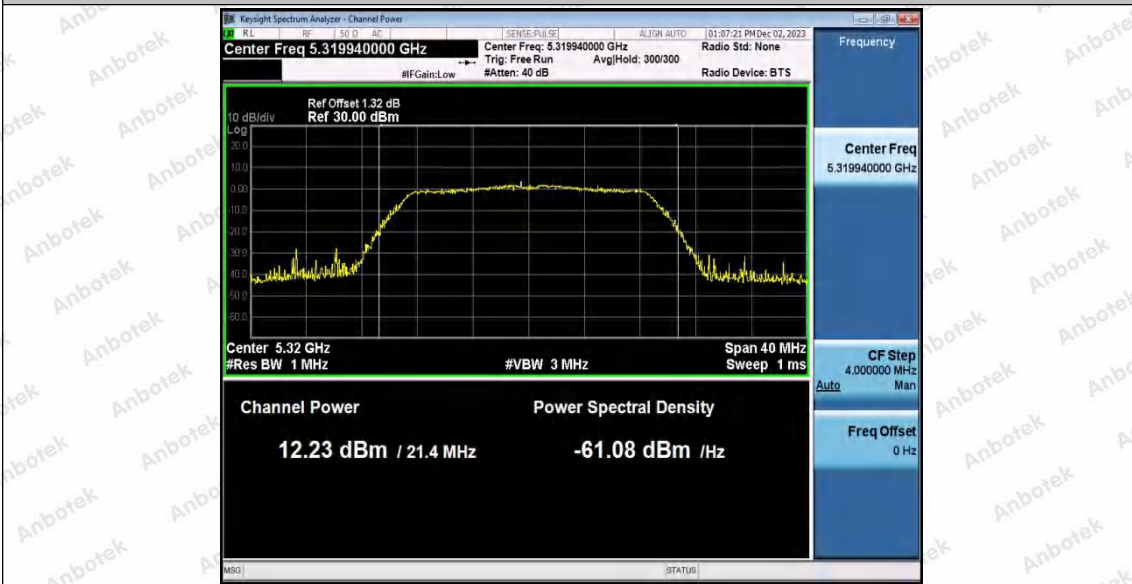

Shenzhen Anbotek Compliance Laboratory Limited

Address: 1/F., Building D, Sogood Science and Technology Park, Sanwei Community, Hangcheng Street, Bao'an District, Shenzhen, Guangdong, China.
Tel: (86) 0755-26066440 Fax: (86) 0755-26014772 Email: service@anbotek.com

Hotline: 400-003-0500
www.anbotek.com.cn