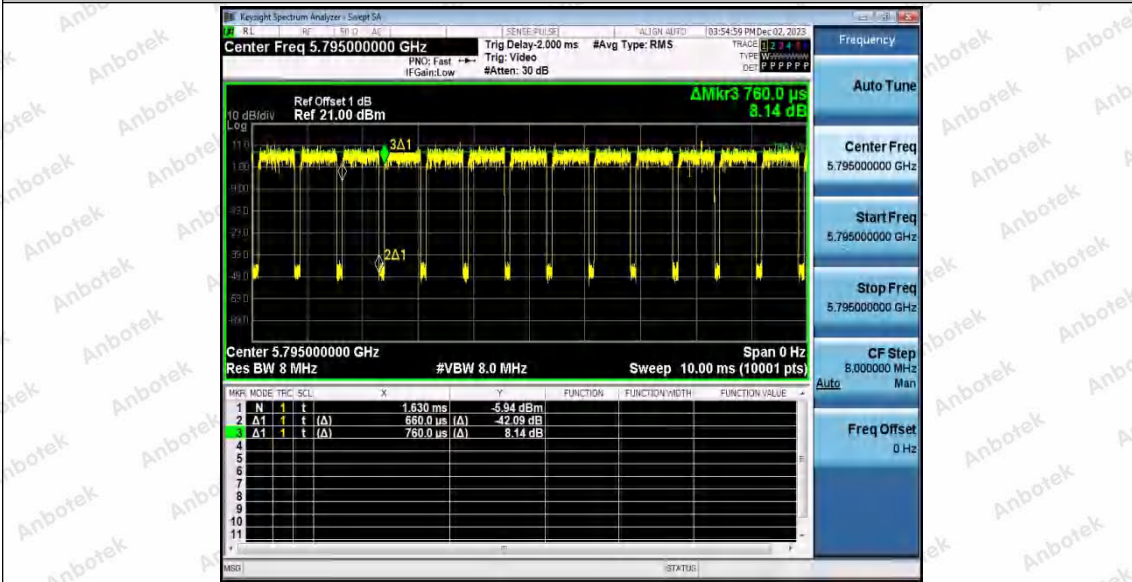

11AX20SISO_Ant1_5180