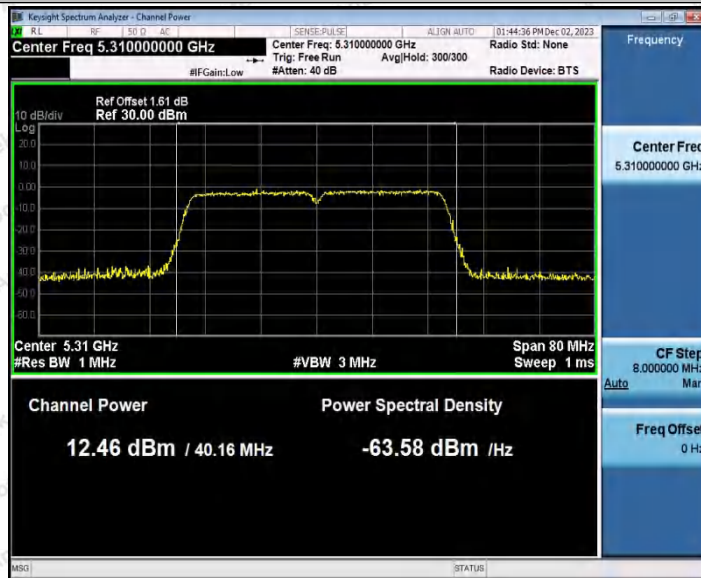

11AC40SISO_Ant1_5510