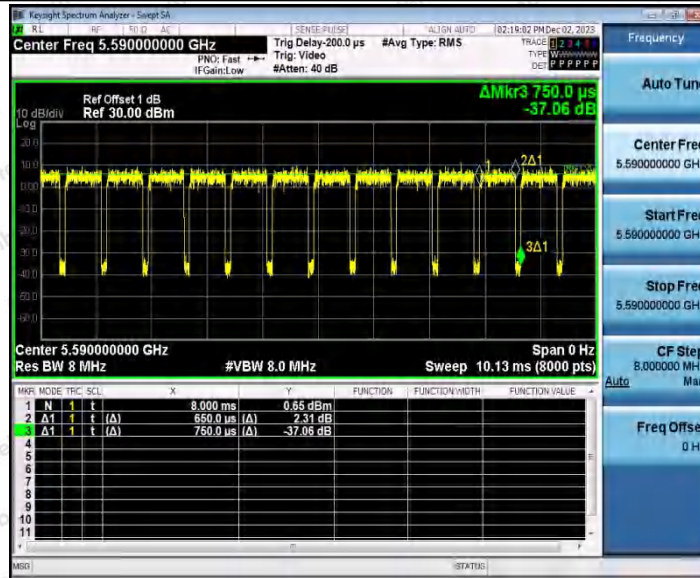

11AC40SISO_Ant1_5590

11AC40SISO_Ant1_5670