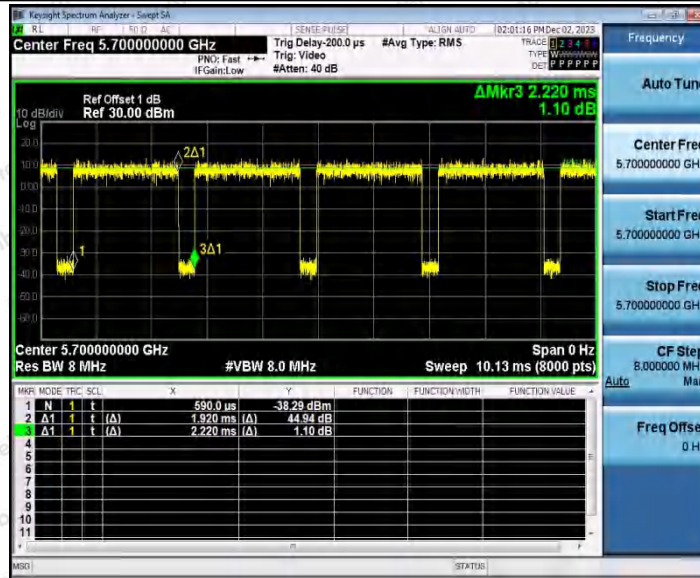

11N20SISO_Ant1_5700

11N20SISO_Ant1_5745