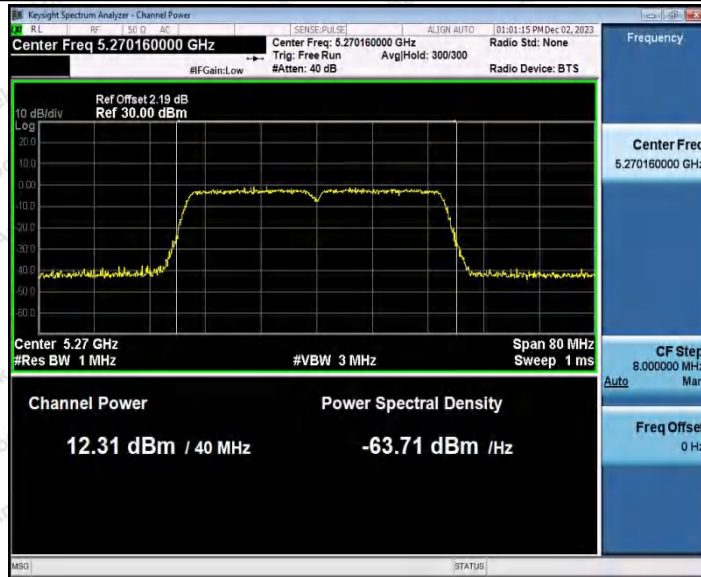

11N40SISO_Ant1_5310

Shenzhen Anbotek Compliance Laboratory Limited

Address: 1/F., Building D, Sogood Science and Technology Park, Sanwei Community, Hangcheng Street, Bao'an District, Shenzhen, Guangdong, China.
Tel: (86) 0755-26066440 Fax: (86) 0755-26014772 Email: service@anbotek.com

Hotline 400-003-0500
www.anbotek.com.cn