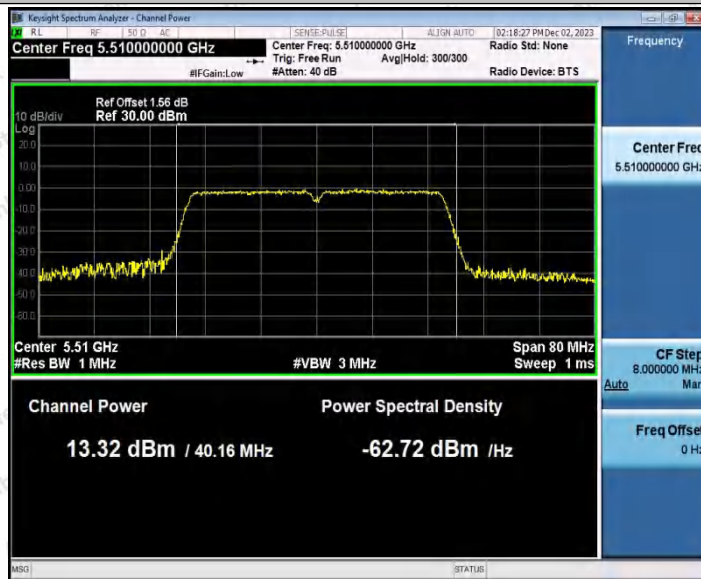

Hotline 400-003-0500
 www.anbotek.com.cn

11AC40SISO_Ant1_5310

11AC40SISO_Ant1_5510

Shenzhen Anbotek Compliance Laboratory Limited

Address: 1/F., Building D, Sogood Science and Technology Park, Sanwei Community, Hangcheng Street, Bao'an District, Shenzhen, Guangdong, China.
Tel: (86) 0755-26066440 Fax: (86) 0755-26014772 Email: service@anbotek.com