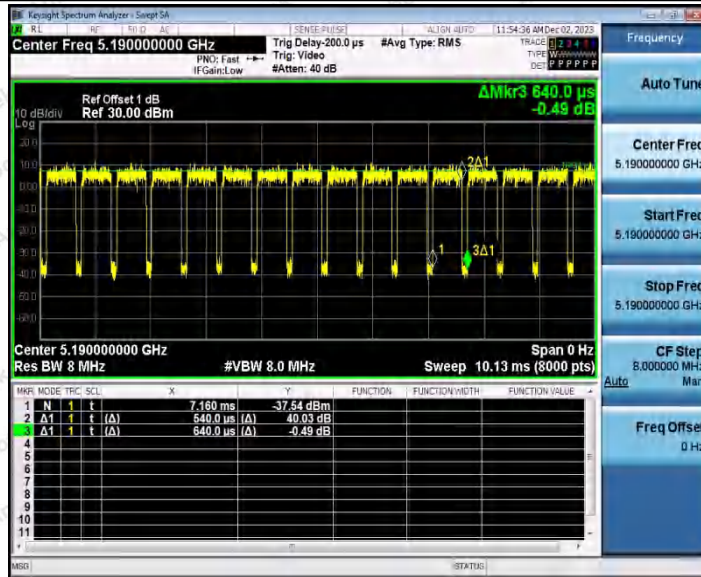

11AX40SISO_Ant1_5230

Shenzhen Anbotek Compliance Laboratory Limited

Address: 1/F., Building D, Sogood Science and Technology Park, Sanwei Community, Hangcheng Street, Bao'an District, Shenzhen, Guangdong, China.
Tel: (86) 0755-26066440 Fax: (86) 0755-26014772 Email: service@anbotek.com

Hotline
400-003-0500
www.anbotek.com.cn