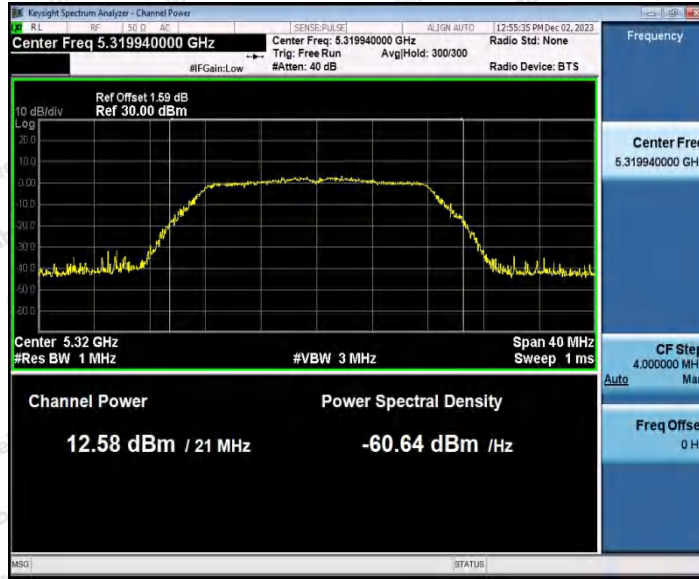

11A_Ant1_5320

11A_Ant1_5500