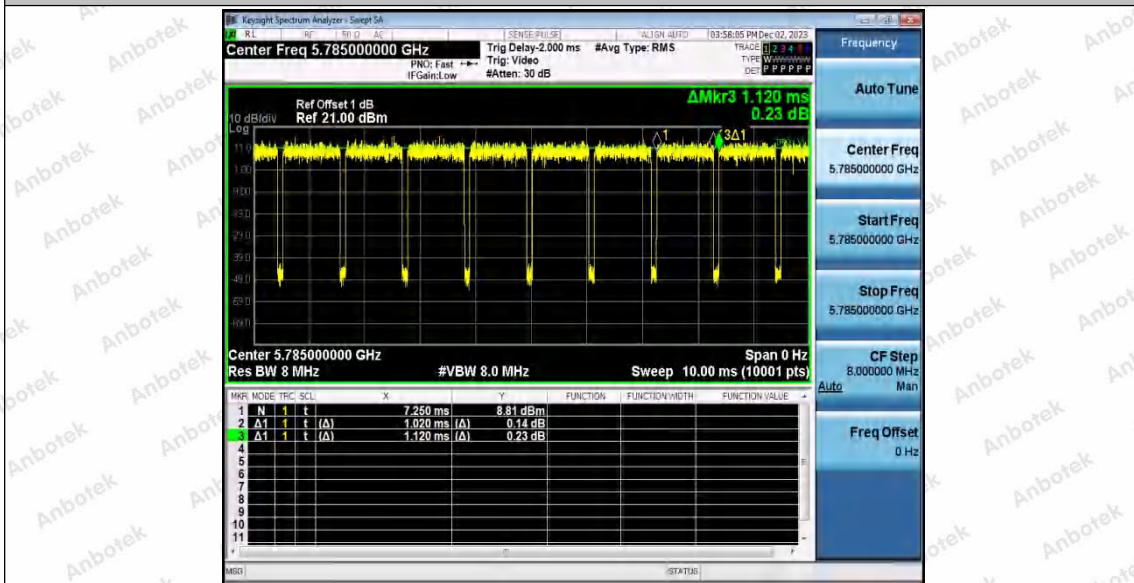

Hotline 400-003-0500
 www.anbotek.com.cn

11AX20SISO_Ant1_5745

11AX20SISO_Ant1_5785

Shenzhen Anbotek Compliance Laboratory Limited

Address: 1/F., Building D, Sogood Science and Technology Park, Sanwei Community, Hangcheng Street, Bao'an District, Shenzhen, Guangdong, China.
Tel: (86) 0755-26066440 Fax: (86) 0755-26014772 Email: service@anbotek.com