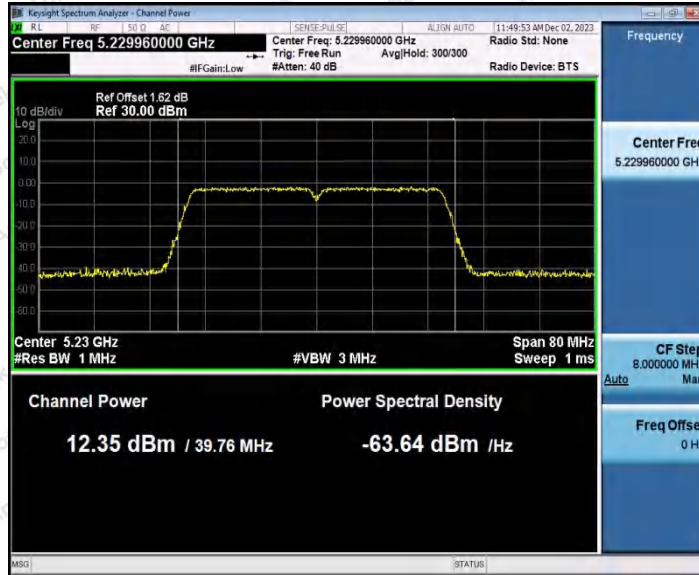

11AC40SISO_Ant1_5230

11AC40SISO_Ant1_5270

Shenzhen Anbotek Compliance Laboratory Limited

Address: 1/F., Building D, Sogood Science and Technology Park, Sanwei Community, Hangcheng Street, Bao'an District, Shenzhen, Guangdong, China.
Tel: (86) 0755-26066440 Fax: (86) 0755-26014772 Email: service@anbotek.com

Hotline 400-003-0500
www.anbotek.com.cn