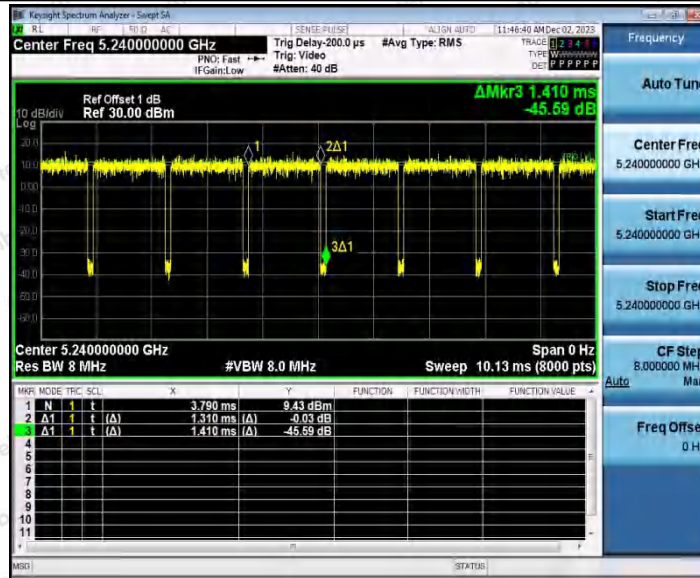

11AC20SISO_Ant1_5240

11AC20SISO_Ant1_5260