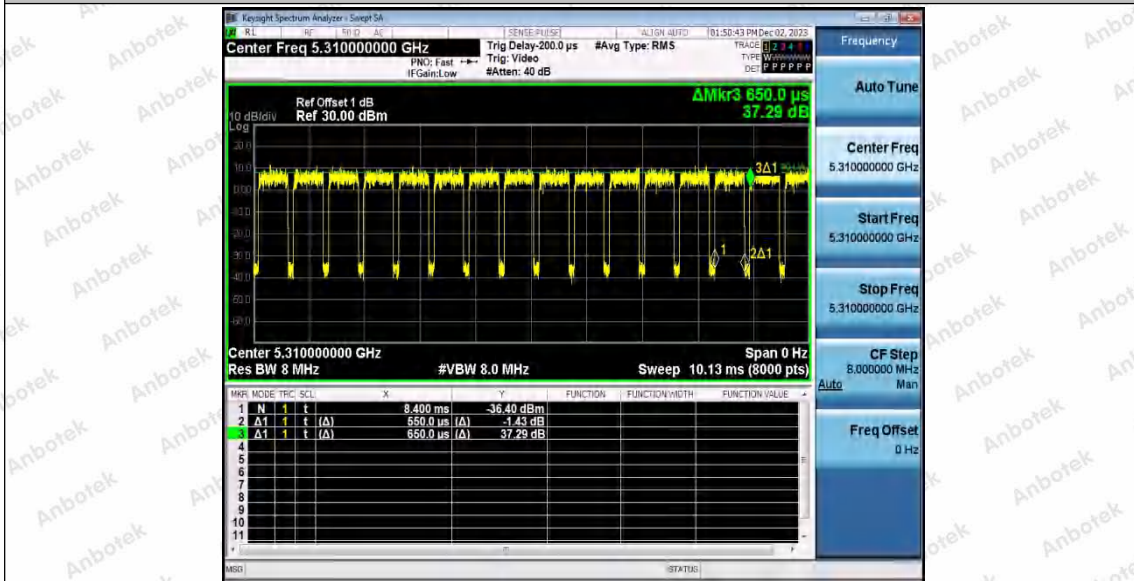

Hotline
 400-003-0500
 www.anbotek.com.cn

11AX40SISO_Ant1_5270

11AX40SISO_Ant1_5310

Shenzhen Anbotek Compliance Laboratory Limited

Address: 1/F., Building D, Sogood Science and Technology Park, Sanwei Community, Hangcheng Street, Bao'an District, Shenzhen, Guangdong, China.
 Tel: (86) 0755-26066440 Fax: (86) 0755-26014772 Email: service@anbotek.com