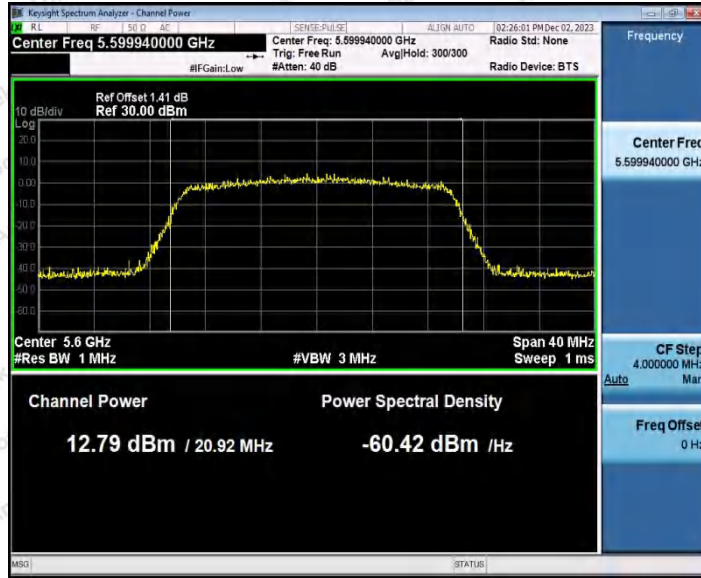

11AX20SISO_Ant1_5600

11AX20SISO_Ant1_5700

Shenzhen Anbotek Compliance Laboratory Limited

Address: 1/F., Building D, Sogood Science and Technology Park, Sanwei Community, Hangcheng Street, Bao'an District, Shenzhen, Guangdong, China.
Tel: (86) 0755-26066440 Fax: (86) 0755-26014772 Email: service@anbotek.com

Hotline 400-003-0500
www.anbotek.com.cn