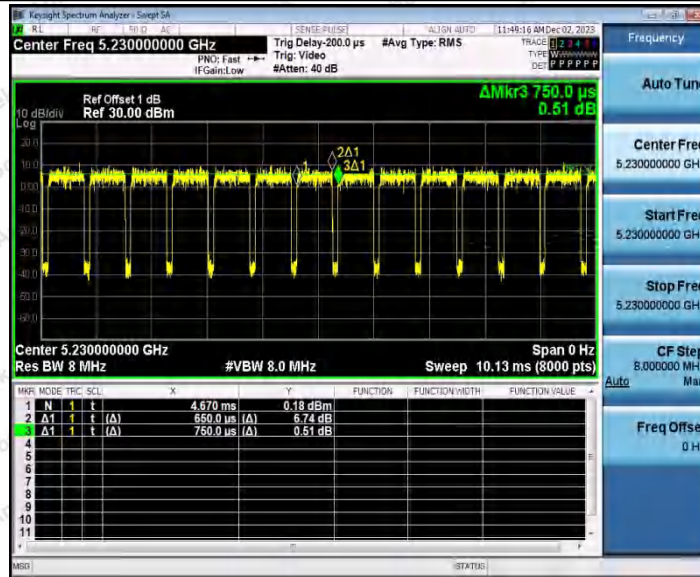

11AC40SISO_Ant1_5270

Shenzhen Anbotek Compliance Laboratory Limited

Address: 1/F., Building D, Sogood Science and Technology Park, Sanwei Community, Hangcheng Street, Bao'an District, Shenzhen, Guangdong, China.
Tel: (86) 0755-26066440 Fax: (86) 0755-26014772 Email: service@anbotek.com

Hotline 400-003-0500
www.anbotek.com.cn