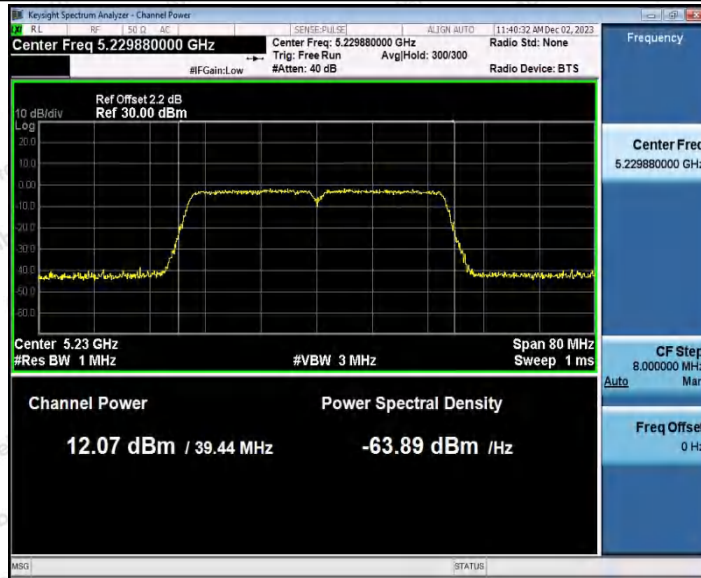

11N40SISO_Ant1_5230

11N40SISO_Ant1_5270