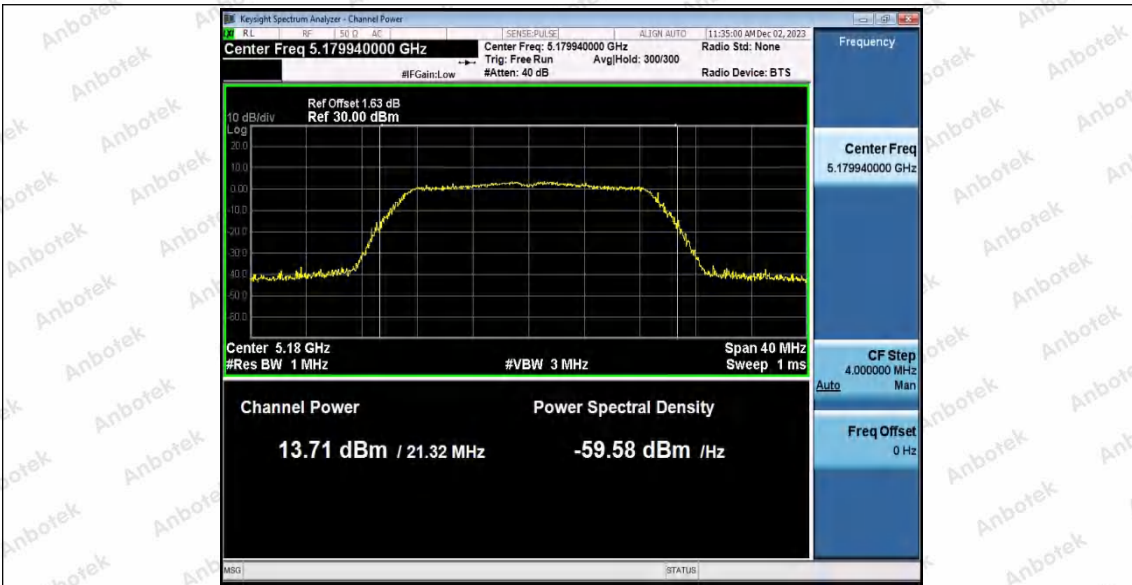

11N20SISO_Ant1_5200