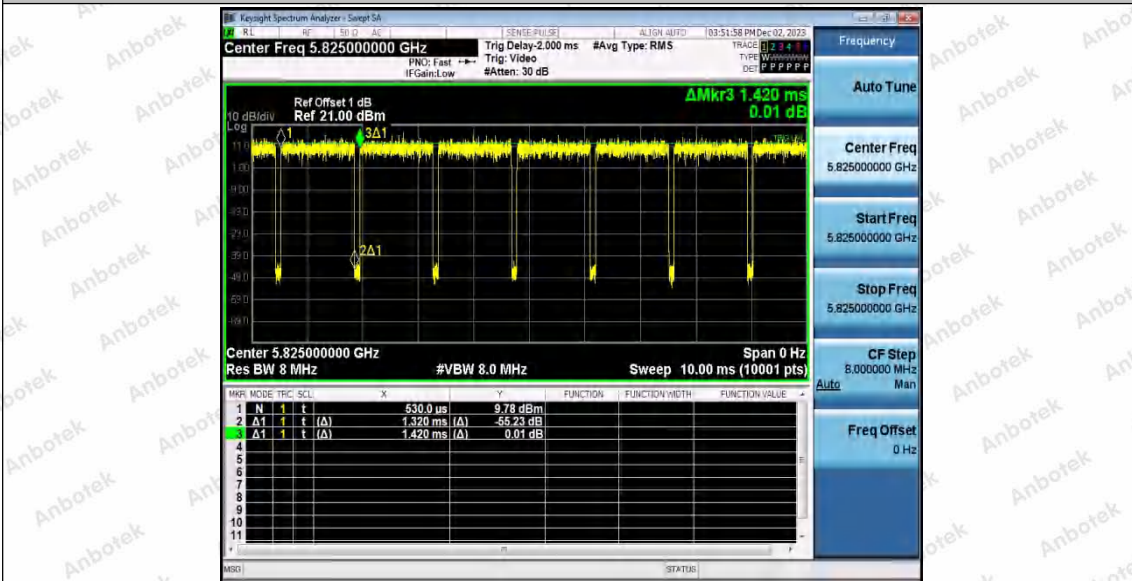

Hotline
 400-003-0500
 www.anbotek.com.cn

11AC20SISO_Ant1_5785

11AC20SISO_Ant1_5825

Shenzhen Anbotek Compliance Laboratory Limited

Address: 1/F., Building D, Sogood Science and Technology Park, Sanwei Community, Hangcheng Street, Bao'an District, Shenzhen, Guangdong, China.
Tel: (86) 0755-26066440 Fax: (86) 0755-26014772 Email: service@anbotek.com