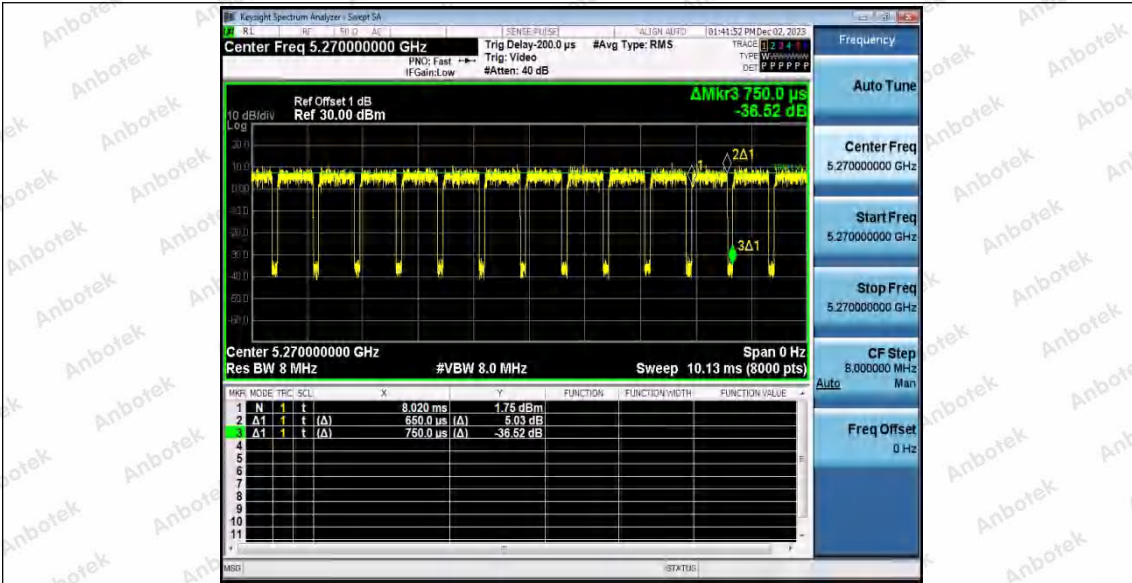

11AC40SISO_Ant1_5310