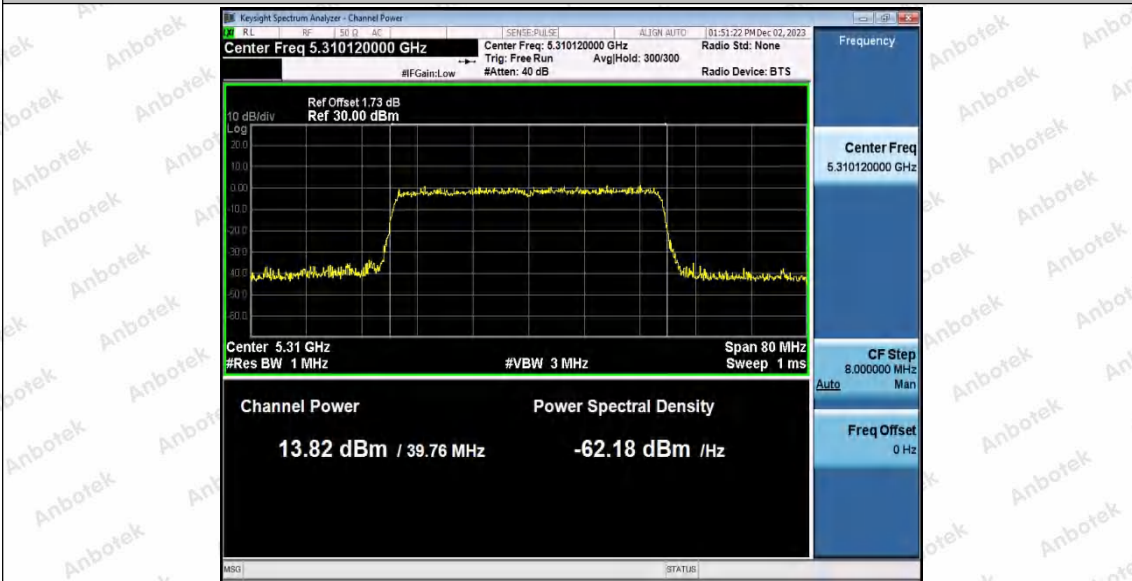

Hotline: 400-003-0500
 www.anbotek.com.cn

11AX40SISO_Ant1_5270

11AX40SISO_Ant1_5310

Shenzhen Anbotek Compliance Laboratory Limited

Address: 1/F., Building D, Sogood Science and Technology Park, Sanwei Community, Hangcheng Street, Bao'an District, Shenzhen, Guangdong, China.
Tel: (86) 0755-26066440 Fax: (86) 0755-26014772 Email: service@anbotek.com