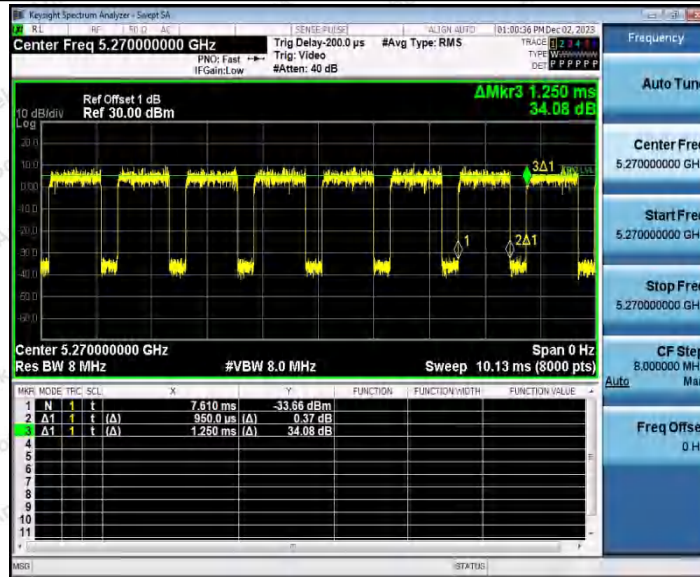

11N40SISO_Ant1_5310

Shenzhen Anbotek Compliance Laboratory Limited

Address: 1/F., Building D, Sogood Science and Technology Park, Sanwei Community, Hangcheng Street, Bao'an District, Shenzhen, Guangdong, China.
Tel: (86) 0755-26066440 Fax: (86) 0755-26014772 Email: service@anbotek.com

Hotline 400-003-0500
www.anbotek.com.cn