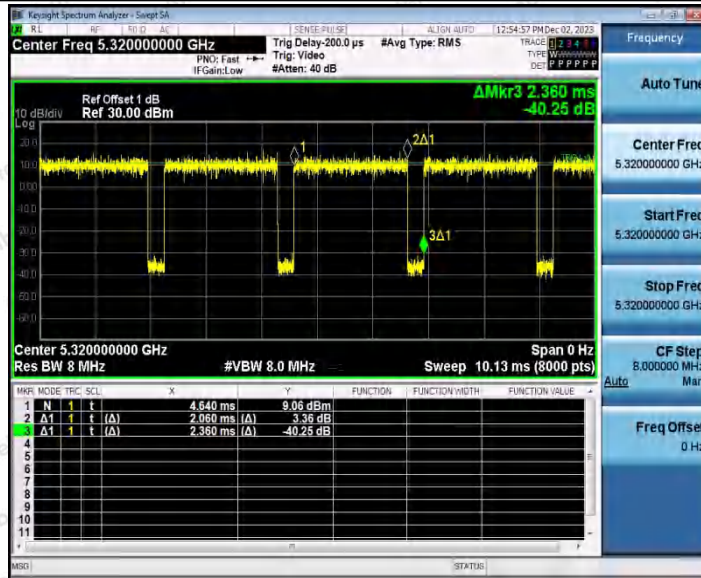

11A_Ant1_5320

11A_Ant1_5500