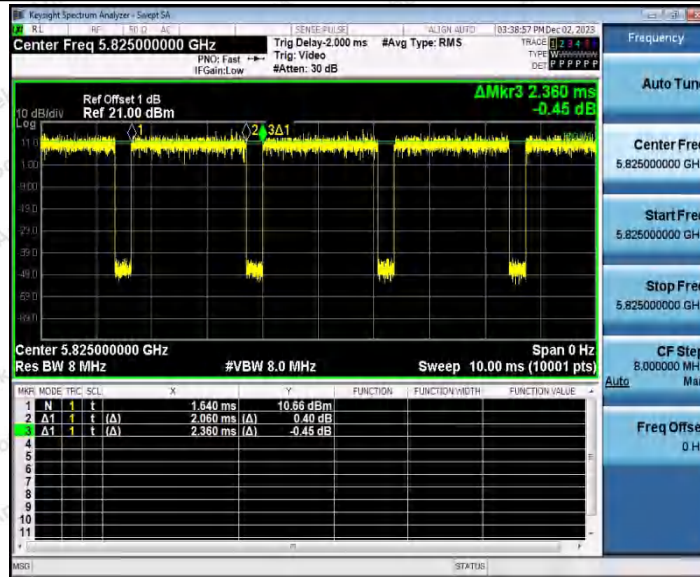

11N20SISO_Ant1_5180

Shenzhen Anbotek Compliance Laboratory Limited

Address: 1/F., Building D, Sogood Science and Technology Park, Sanwei Community, Hangcheng Street, Bao'an District, Shenzhen, Guangdong, China.
Tel: (86) 0755-26066440 Fax: (86) 0755-26014772 Email: service@anbotek.com

Hotline
400-003-0500
www.anbotek.com.cn