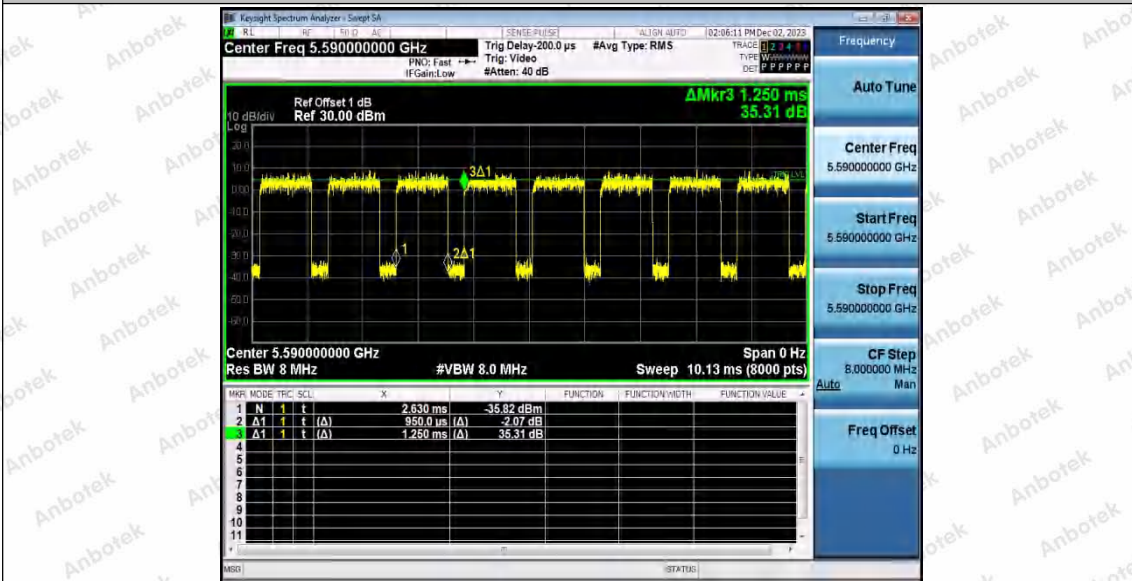

Hotline 400-003-0500
 www.anbotek.com.cn

11N40SISO_Ant1_5510

11N40SISO_Ant1_5590

Shenzhen Anbotek Compliance Laboratory Limited

Address: 1/F., Building D, Sogood Science and Technology Park, Sanwei Community, Hangcheng Street, Bao'an District, Shenzhen, Guangdong, China.
 Tel: (86) 0755-26066440 Fax: (86) 0755-26014772 Email: service@anbotek.com