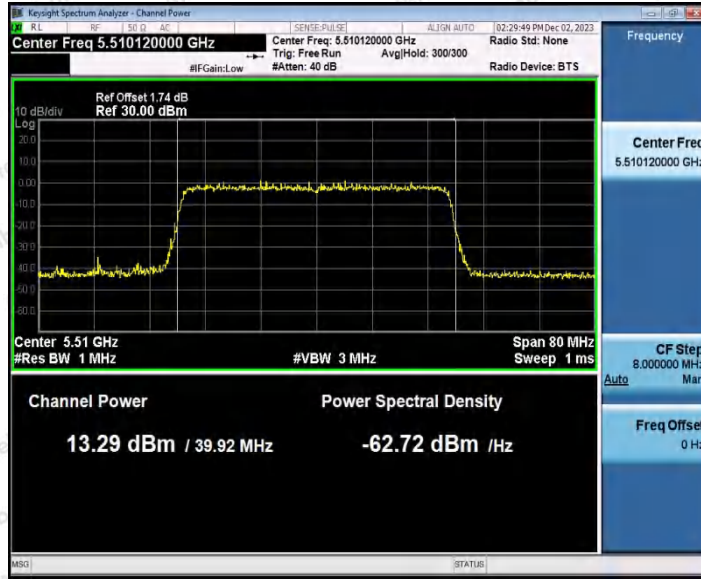

11AX40SISO_Ant1_5510