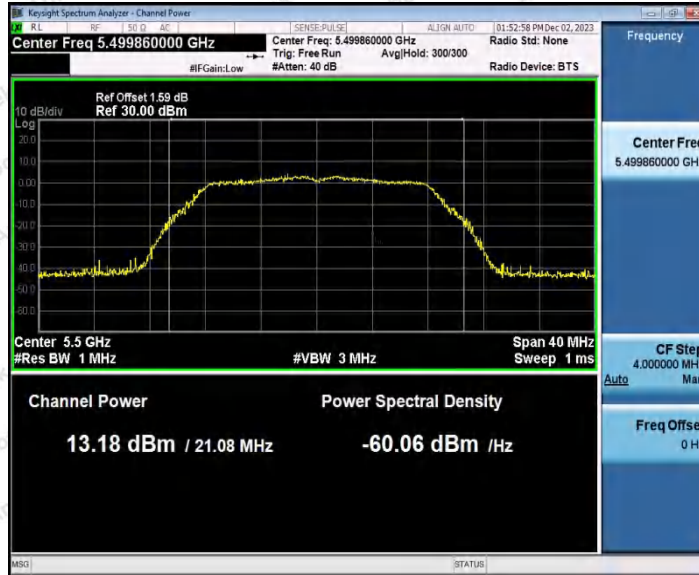

11A_Ant1_5600

Shenzhen Anbotek Compliance Laboratory Limited

Address: 1/F., Building D, Sogood Science and Technology Park, Sanwei Community, Hangcheng Street, Bao'an District, Shenzhen, Guangdong, China.
Tel: (86) 0755-26066440 Fax: (86) 0755-26014772 Email: service@anbotek.com

Hotline 400-003-0500
www.anbotek.com.cn