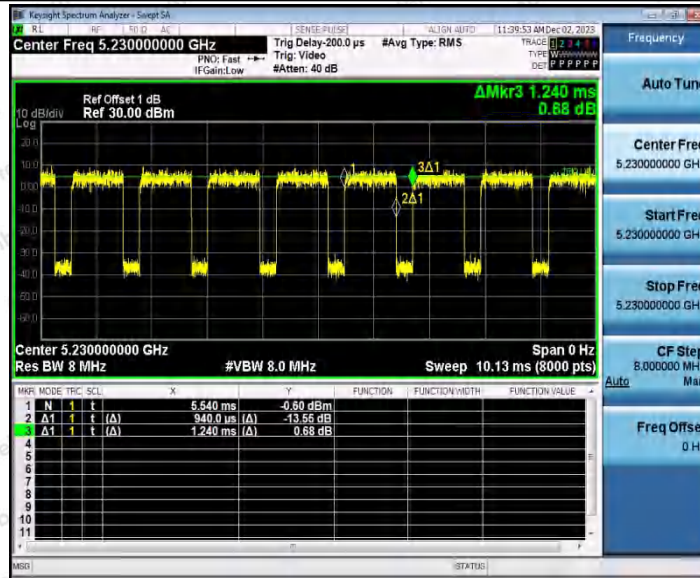

11N40SISO_Ant1_5230

11N40SISO_Ant1_5270