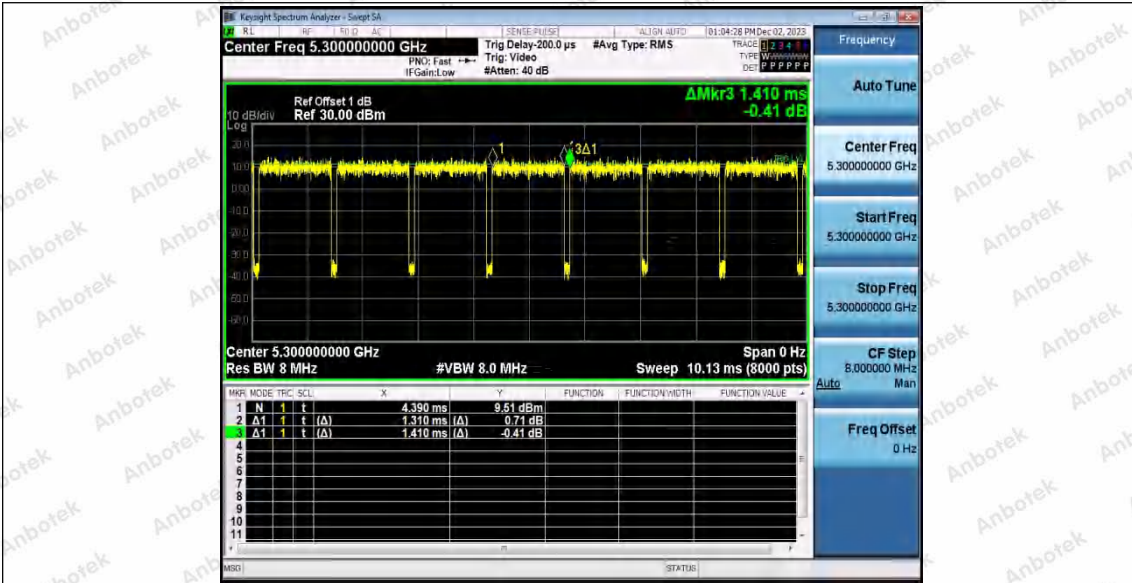

11AC20SISO_Ant1_5320