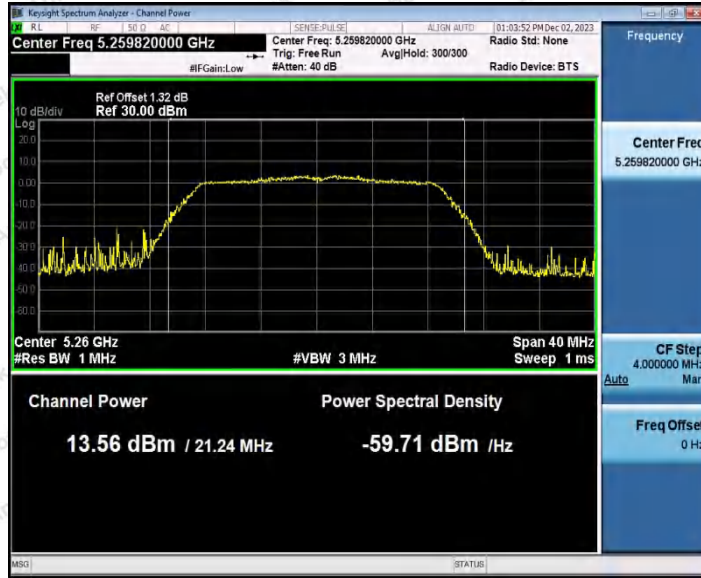

11AC20SISO_Ant1_5260

11AC20SISO_Ant1_5300

Shenzhen Anbotek Compliance Laboratory Limited

Address: 1/F., Building D, Sogood Science and Technology Park, Sanwei Community, Hangcheng Street, Bao'an District, Shenzhen, Guangdong, China.
Tel: (86) 0755-26066440 Fax: (86) 0755-26014772 Email: service@anbotek.com

Hotline
400-003-0500
www.anbotek.com.cn