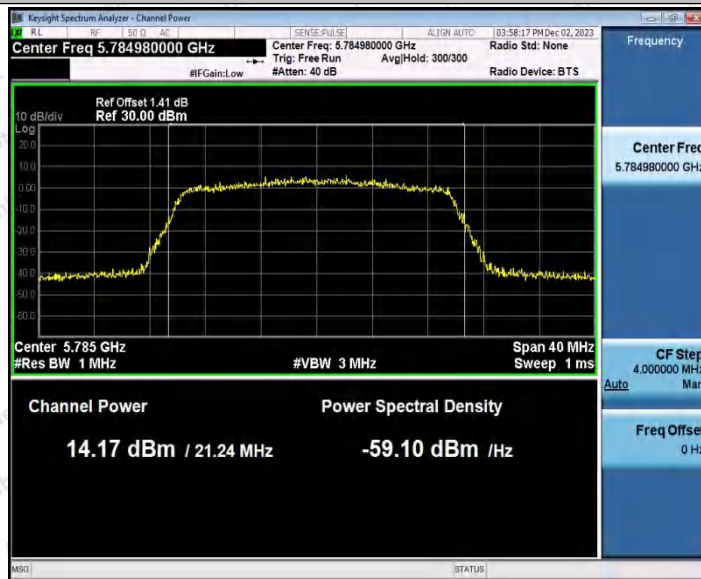

Hotline 400-003-0500
 www.anbotek.com.cn

11AX20SISO_Ant1_5745

11AX20SISO_Ant1_5785

Shenzhen Anbotek Compliance Laboratory Limited

Address: 1/F., Building D, Sogood Science and Technology Park, Sanwei Community, Hangcheng Street, Bao'an District, Shenzhen, Guangdong, China.
Tel: (86) 0755-26066440 Fax: (86) 0755-26014772 Email: service@anbotek.com