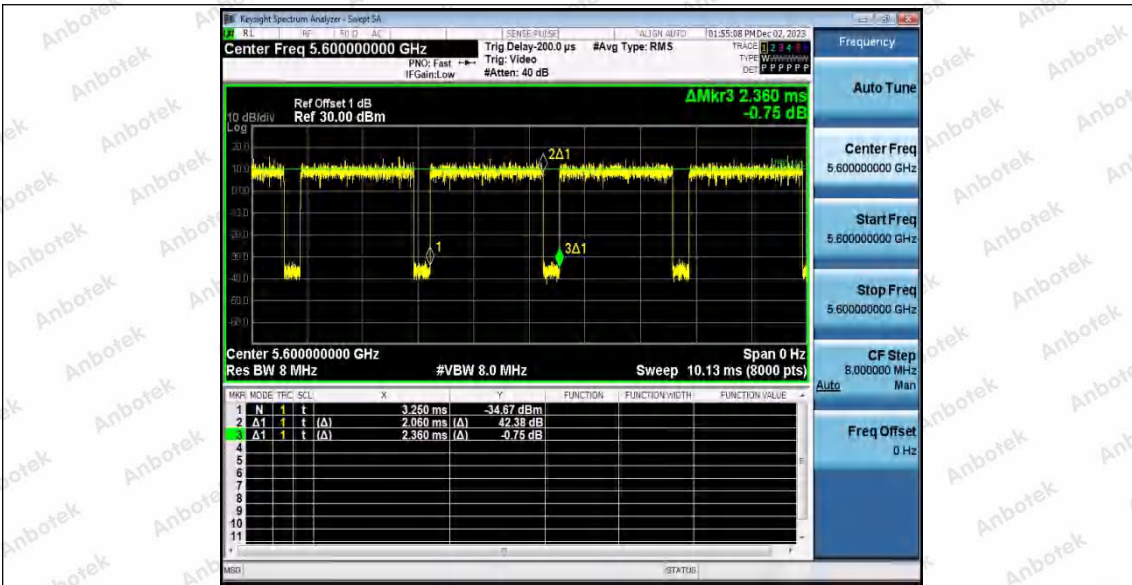

11A_Ant1_5700