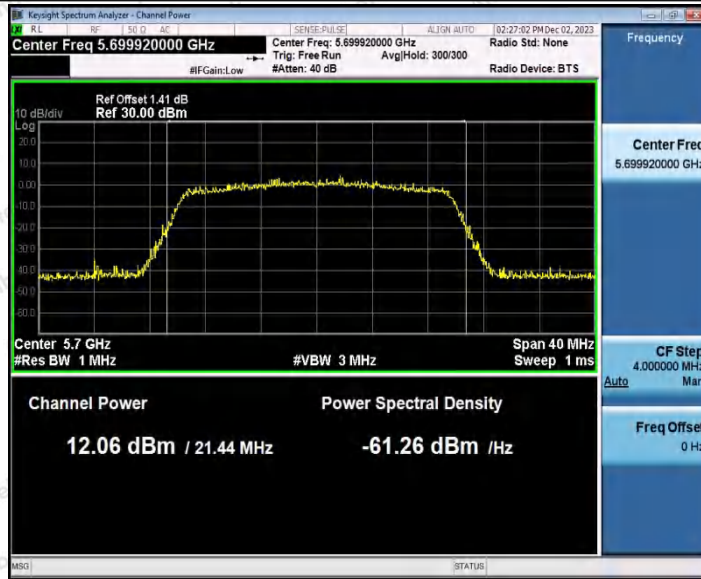

11AX20SISO_Ant1_5745