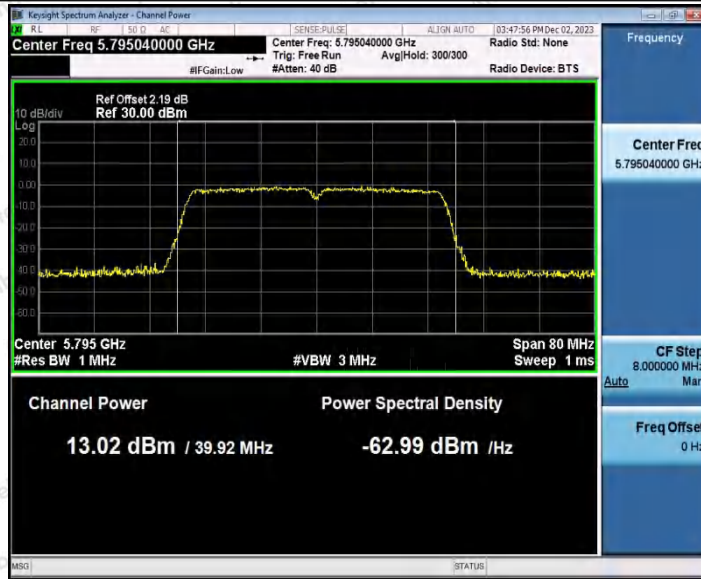

11AC20SISO_Ant1_5180