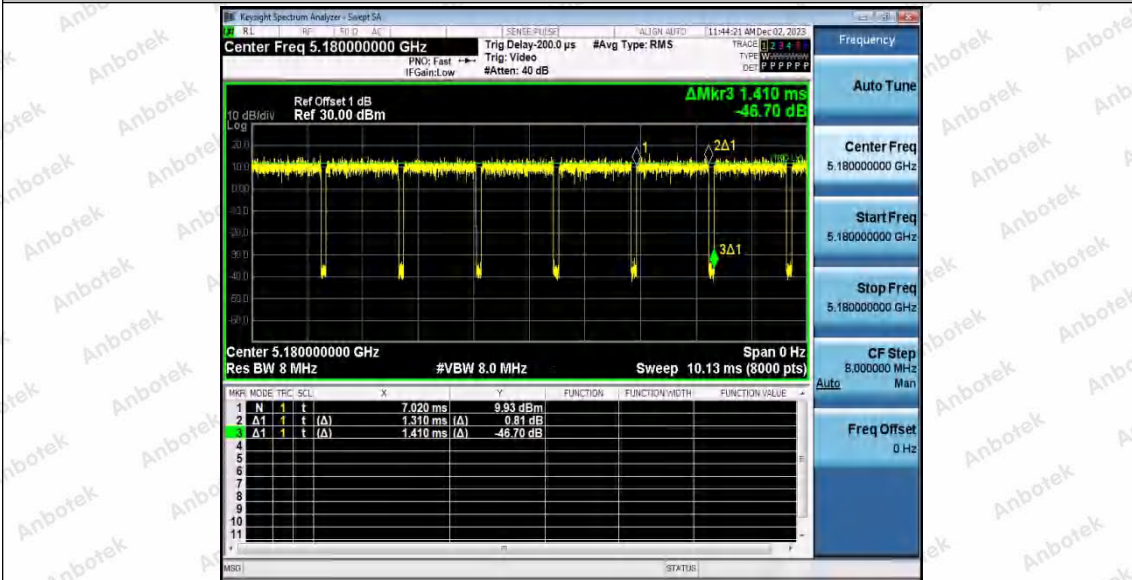

11AC20SISO_Ant1_5200