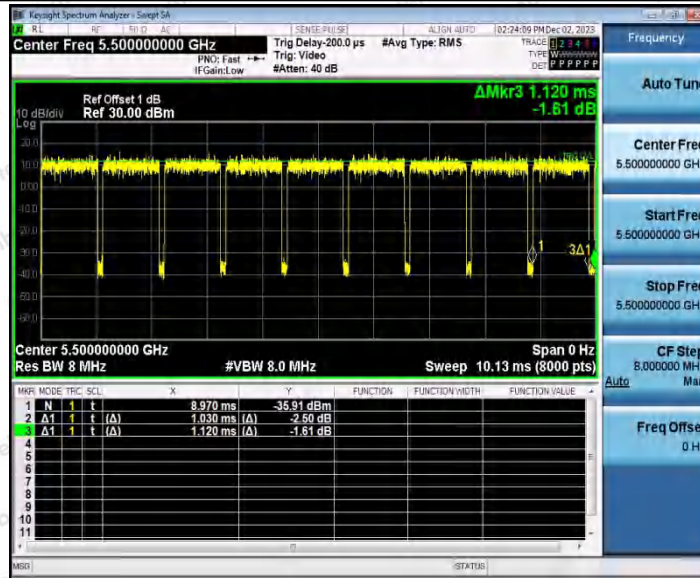

11AX20SISO_Ant1_5500

11AX20SISO_Ant1_5600