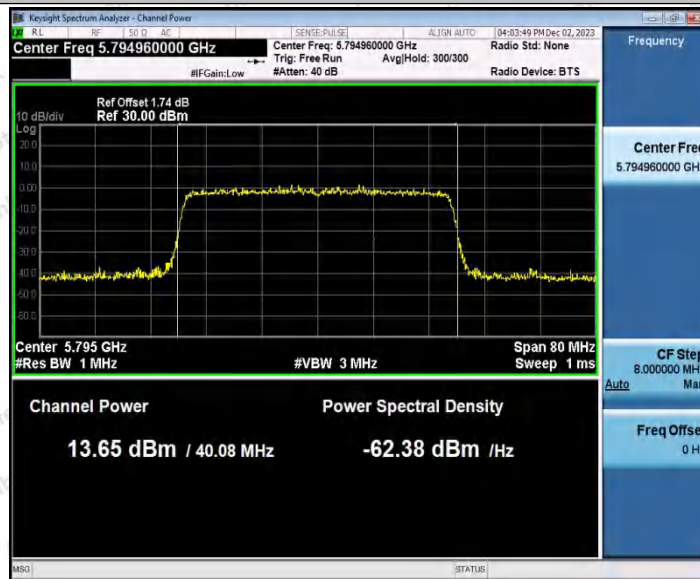

Shenzhen Anbotek Compliance Laboratory Limited

Address: 1/F., Building D, Sogood Science and Technology Park, Sanwei Community, Hangcheng Street, Bao'an District, Shenzhen, Guangdong, China.
Tel: (86) 0755-26066440 Fax: (86) 0755-26014772 Email: service@anbotek.com

Hotline: 400-003-0500
www.anbotek.com.cn