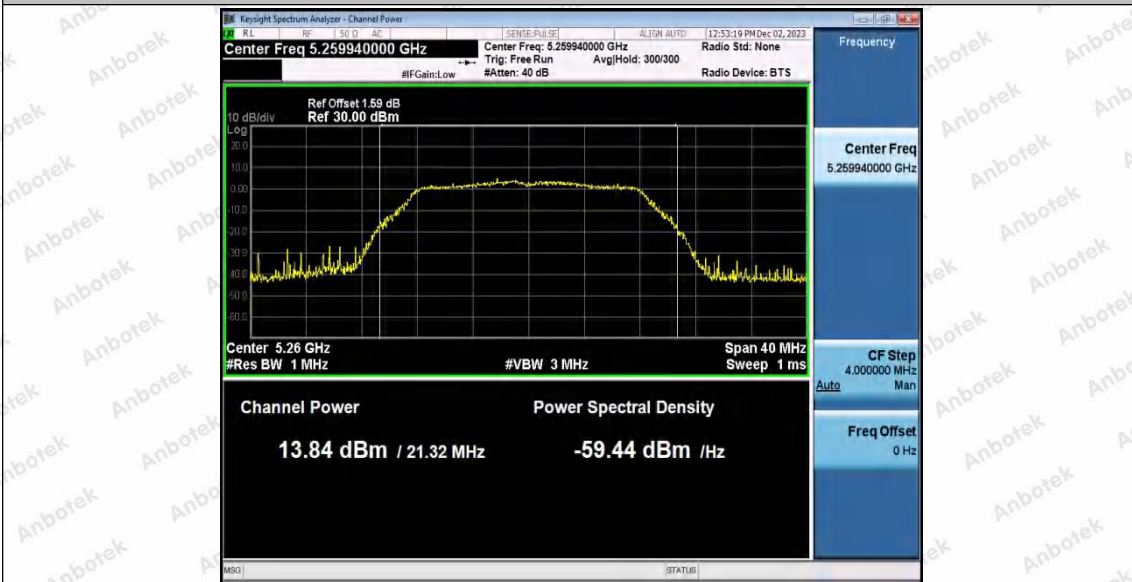

11A_Ant1_5300