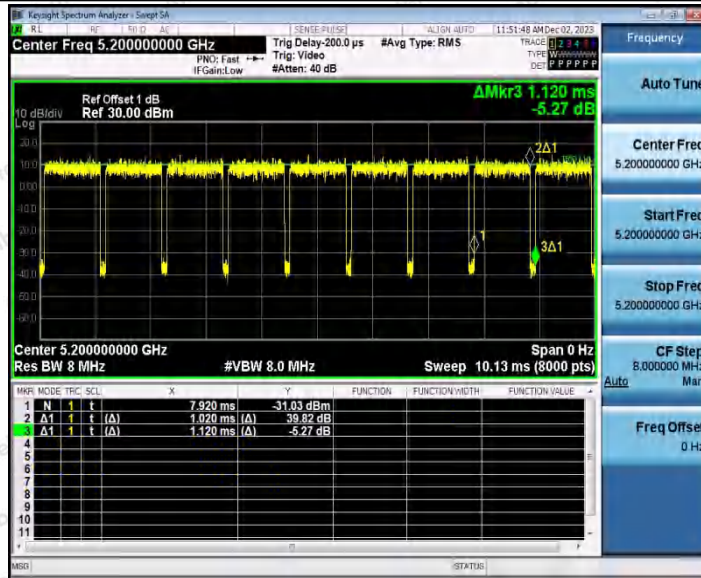

11AX20SISO_Ant1_5200

11AX20SISO_Ant1_5240