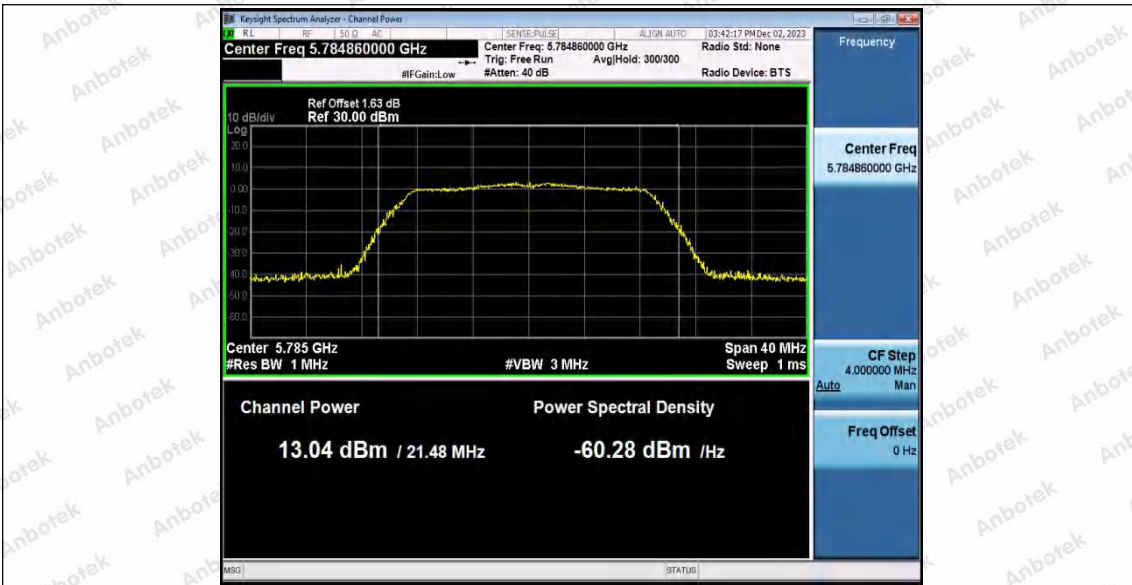

11N20SISO_Ant1_5825