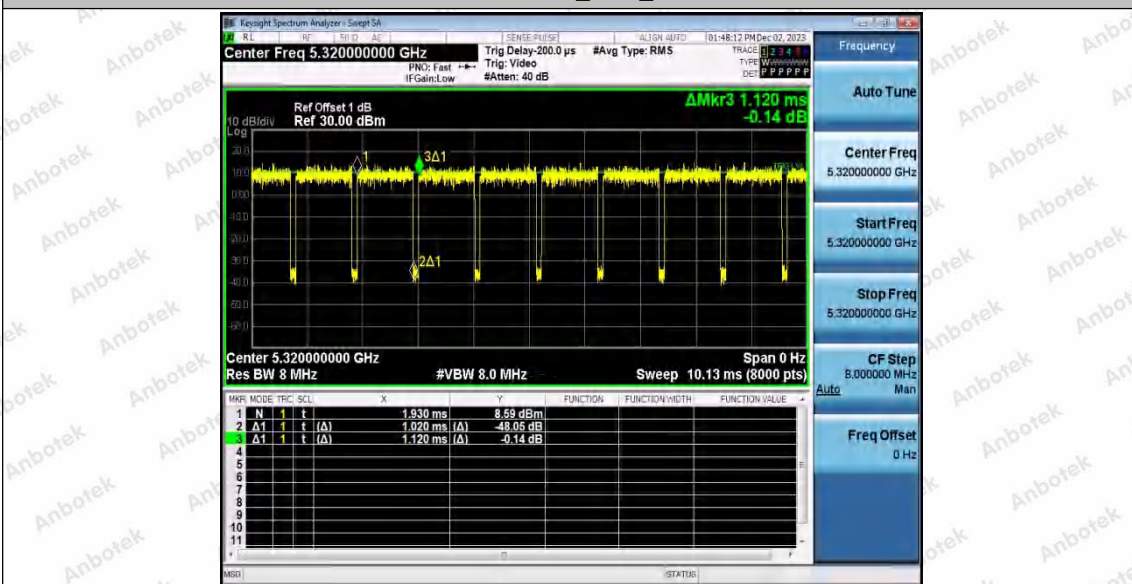

Hotline 400-003-0500
 www.anbotek.com.cn

11AX20SISO_Ant1_5300

11AX20SISO_Ant1_5320

Shenzhen Anbotek Compliance Laboratory Limited

Address: 1/F., Building D, Sogood Science and Technology Park, Sanwei Community, Hangcheng Street, Bao'an District, Shenzhen, Guangdong, China.
 Tel: (86) 0755-26066440 Fax: (86) 0755-26014772 Email: service@anbotek.com