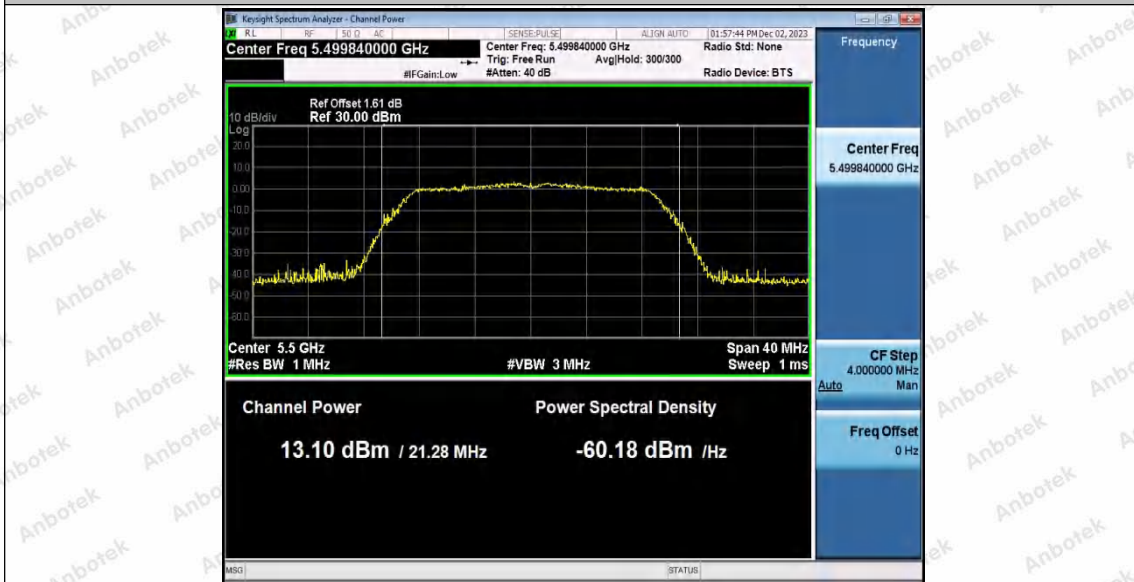

11N20SISO_Ant1_5600