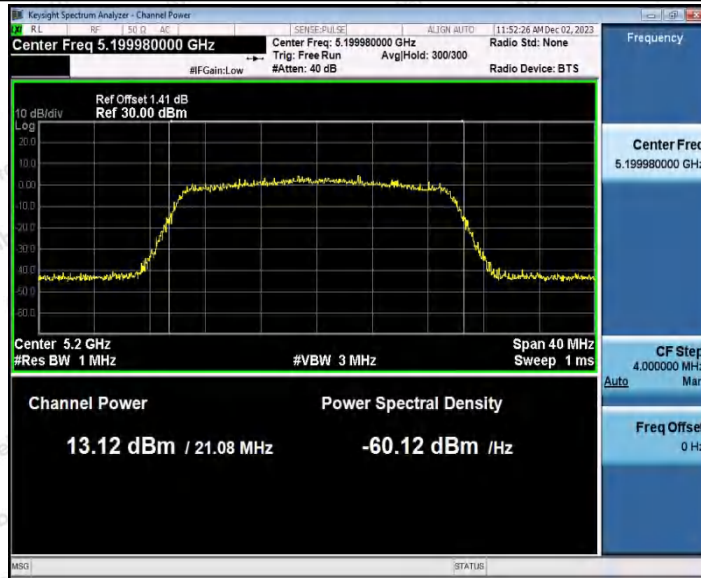

11AX20SISO_Ant1_5200