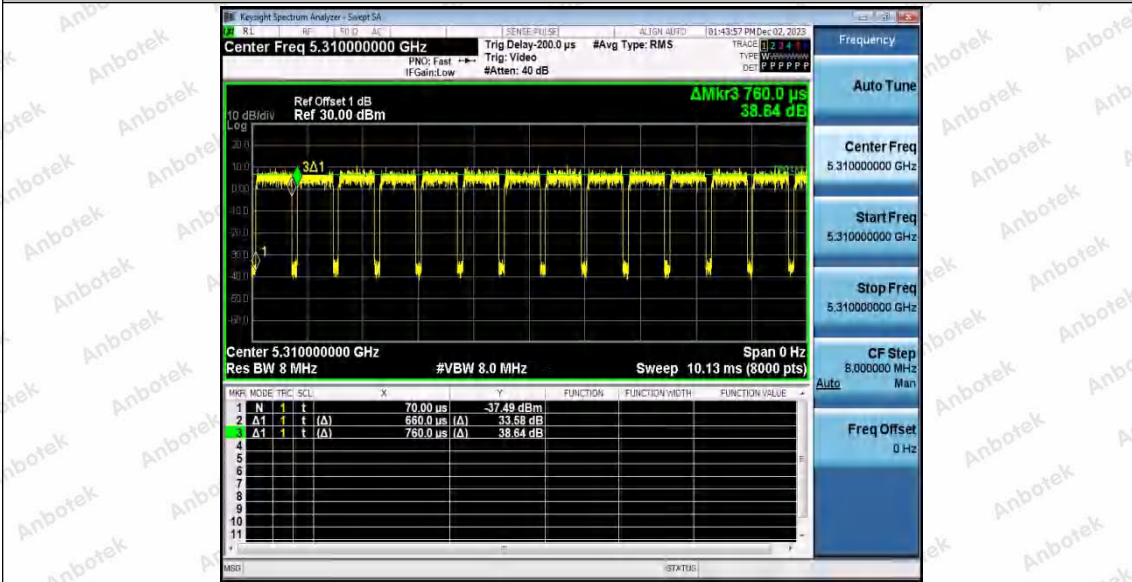

11AC40SISO_Ant1_5510