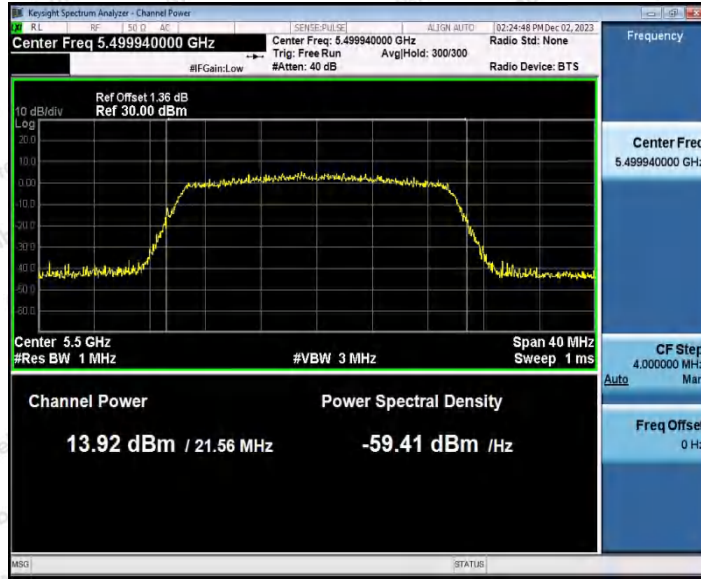

11AX20SISO_Ant1_5500