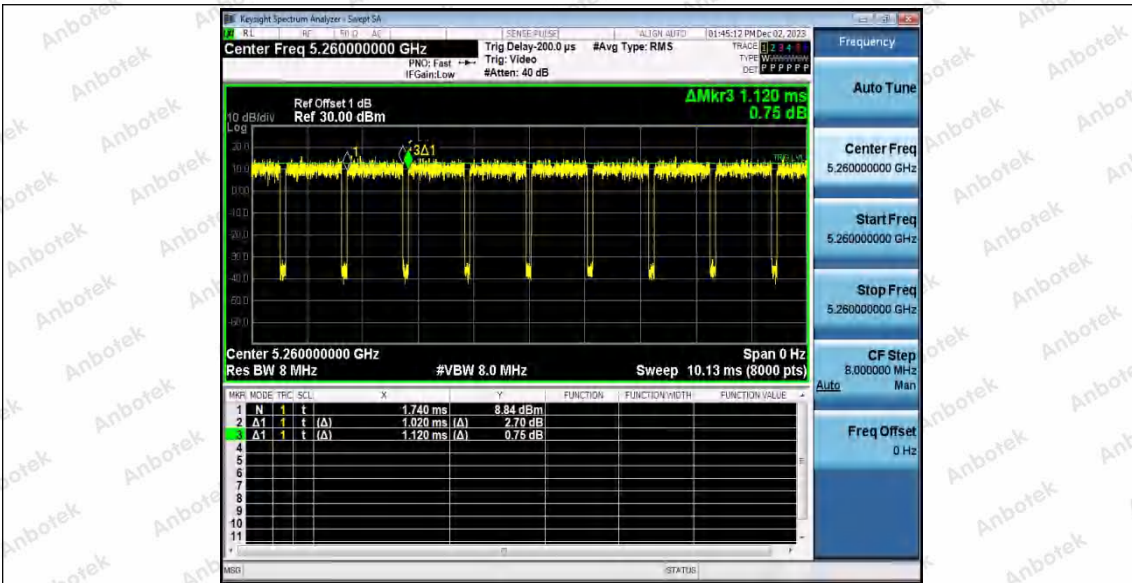

11AX20SISO_Ant1_5300