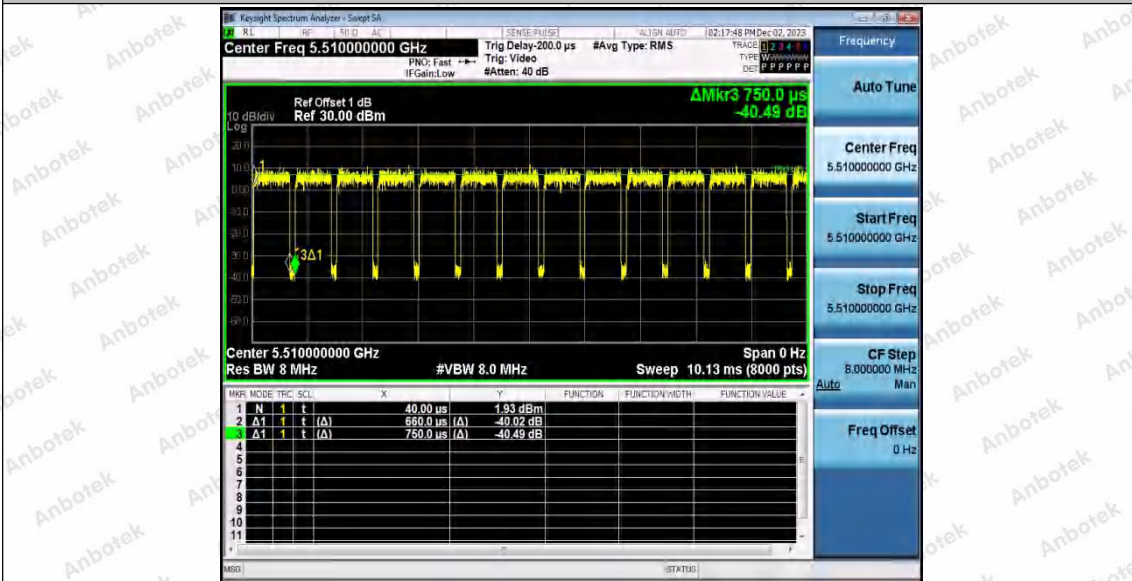

Hotline 400-003-0500
 www.anbotek.com.cn

11AC40SISO_Ant1_5310

11AC40SISO_Ant1_5510

Shenzhen Anbotek Compliance Laboratory Limited

Address: 1/F., Building D, Sogood Science and Technology Park, Sanwei Community, Hangcheng Street, Bao'an District, Shenzhen, Guangdong, China.
 Tel: (86) 0755-26066440 Fax: (86) 0755-26014772 Email: service@anbotek.com