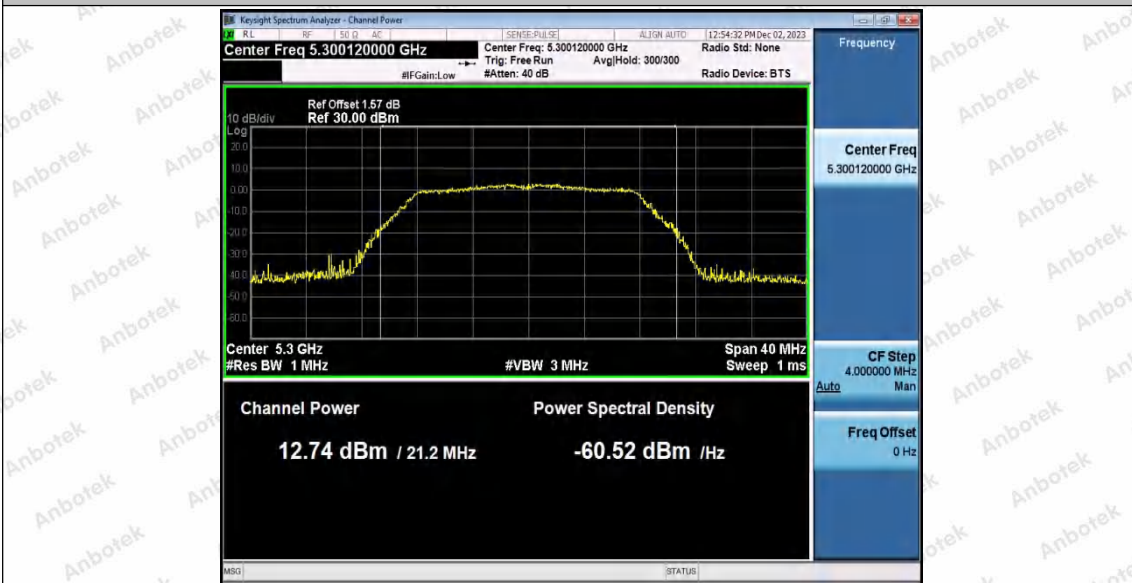

Shenzhen Anbotek Compliance Laboratory Limited

Address: 1/F., Building D, Sogood Science and Technology Park, Sanwei Community, Hangcheng Street, Bao'an District, Shenzhen, Guangdong, China.
Tel: (86) 0755-26066440 Fax: (86) 0755-26014772 Email: service@anbotek.com

Hotline
400-003-0500
www.anbotek.com.cn