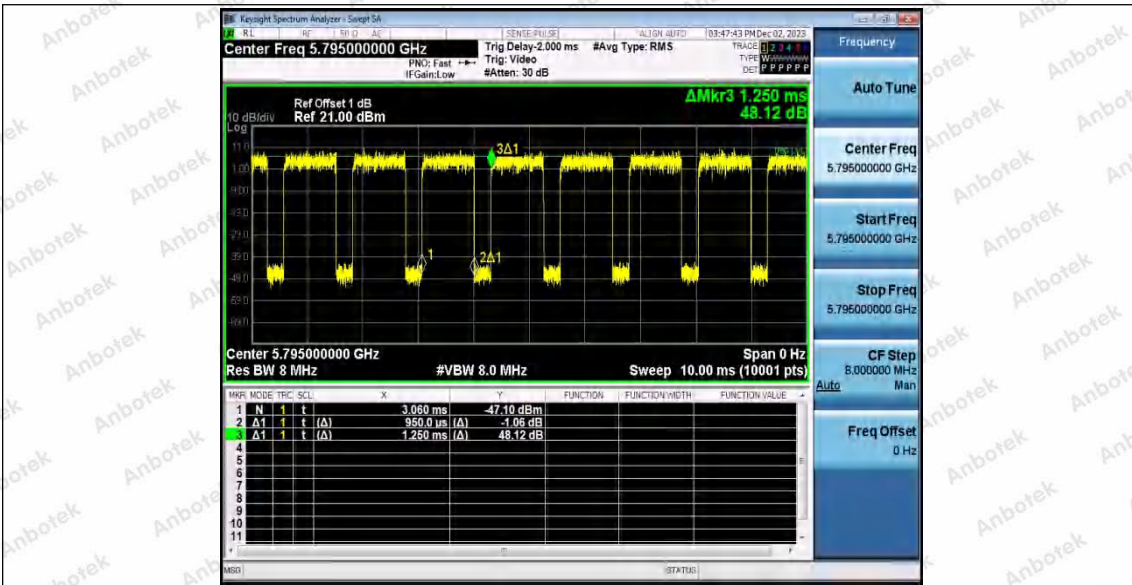

11AC20SISO_Ant1_5180