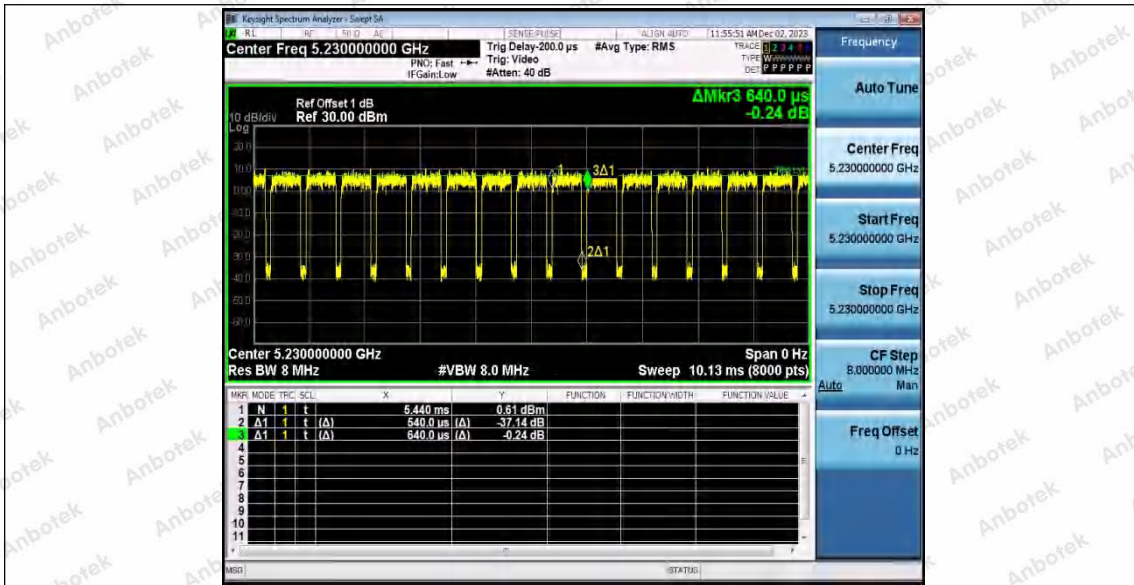

11AX40SISO_Ant1_5270