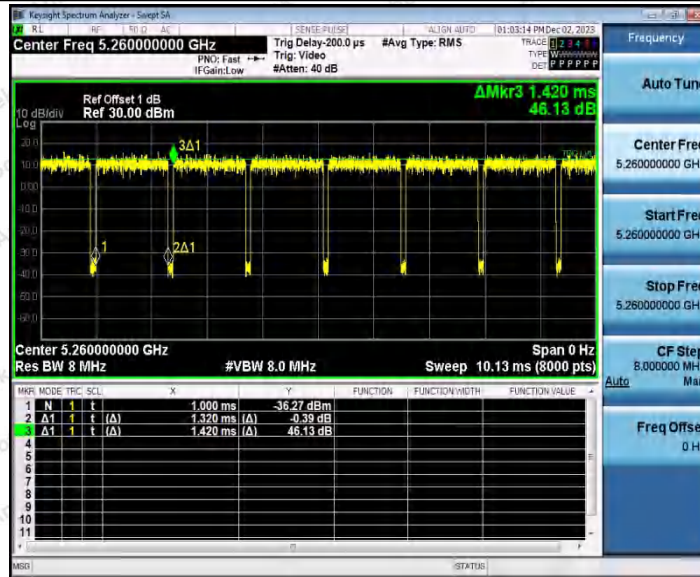

11AC20SISO_Ant1_5300

Shenzhen Anbotek Compliance Laboratory Limited

Address: 1/F., Building D, Sogood Science and Technology Park, Sanwei Community, Hangcheng Street, Bao'an District, Shenzhen, Guangdong, China.
Tel: (86) 0755-26066440 Fax: (86) 0755-26014772 Email: service@anbotek.com

Hotline 400-003-0500
www.anbotek.com.cn