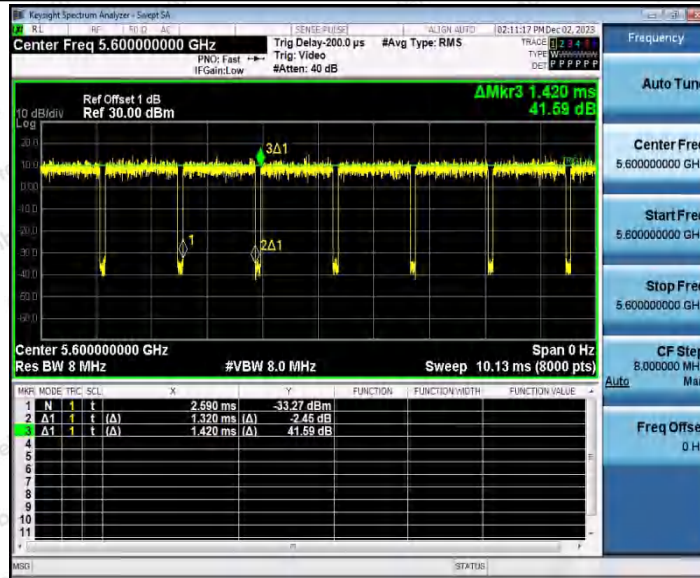

11AC20SISO_Ant1_5600

11AC20SISO_Ant1_5700