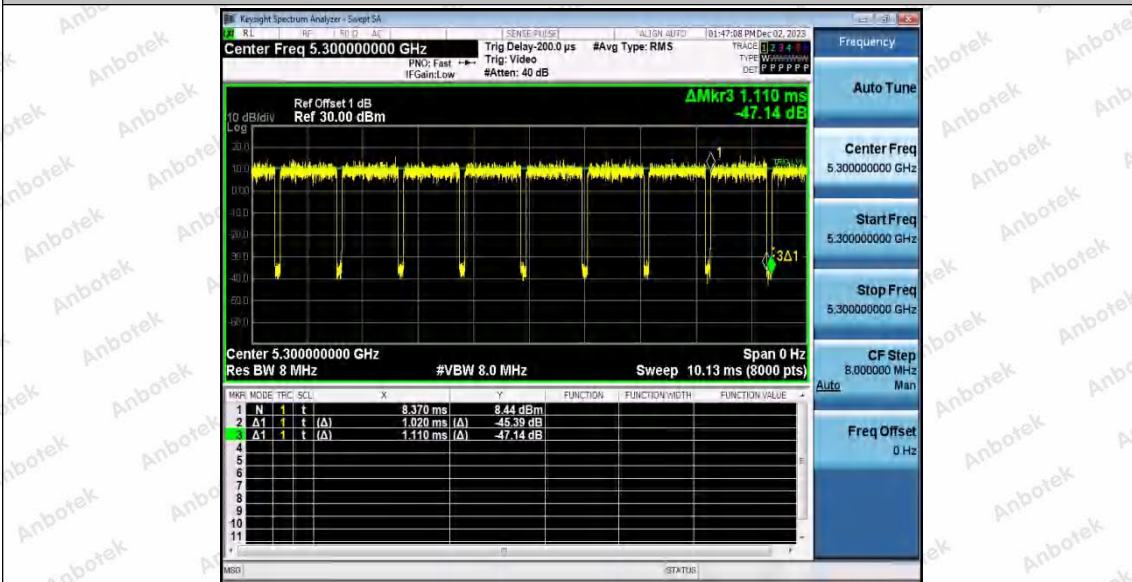

11AX20SISO_Ant1_5320