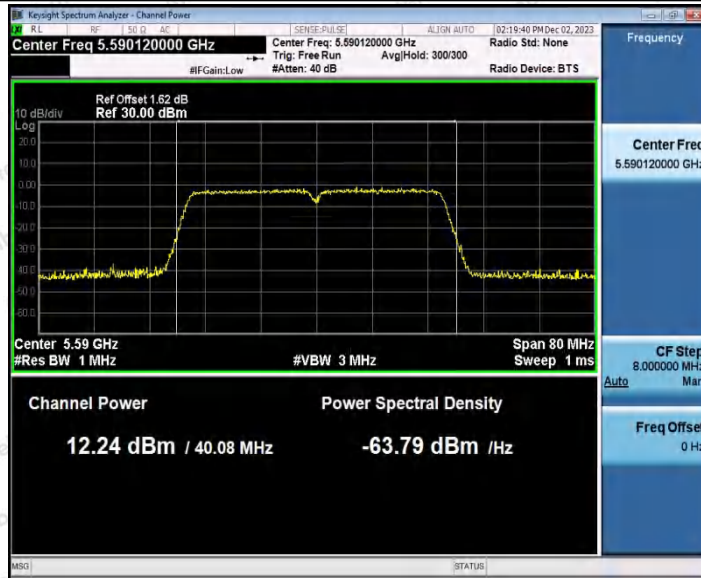

11AC40SISO_Ant1_5590