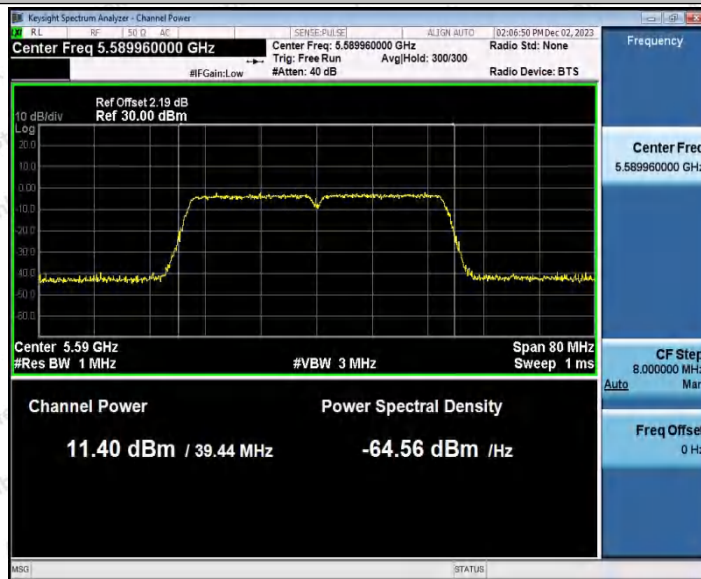

Hotline 400-003-0500
www.anbotek.com.cn

11N40SISO_Ant1_5510

11N40SISO_Ant1_5590

Shenzhen Anbotek Compliance Laboratory Limited

Address: 1/F., Building D, Sogood Science and Technology Park, Sanwei Community, Hangcheng Street, Bao'an District, Shenzhen, Guangdong, China.
Tel: (86) 0755-26066440 Fax: (86) 0755-26014772 Email: service@anbotek.com