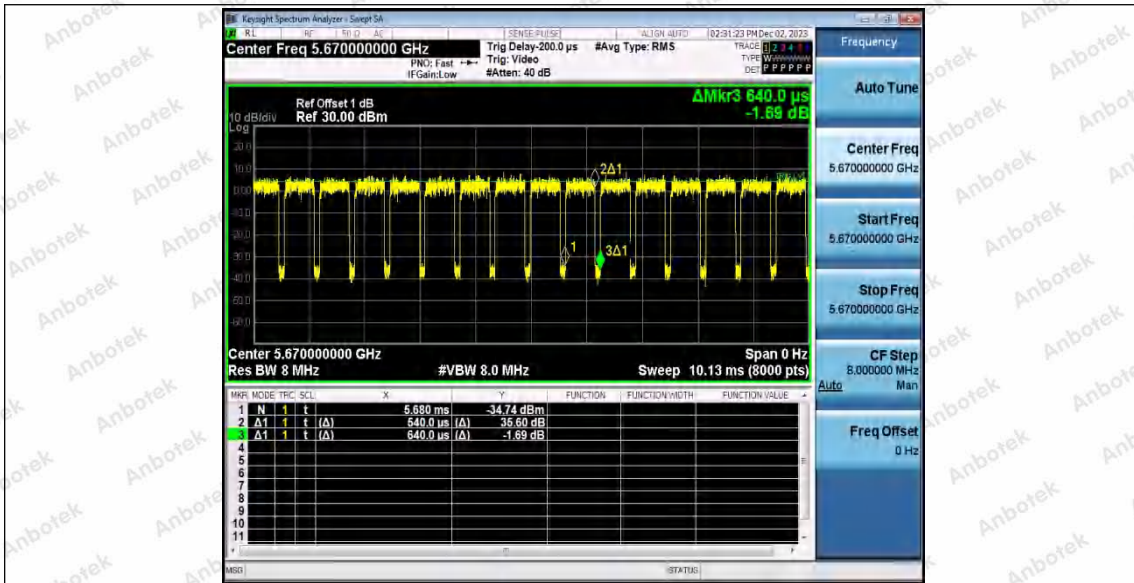

11AX40SISO_Ant1_5755