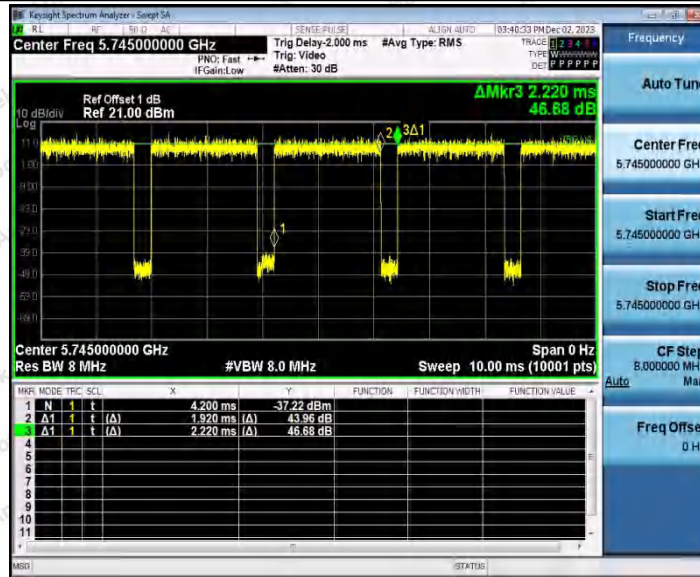

11N20SISO_Ant1_5785

Shenzhen Anbotek Compliance Laboratory Limited

Address: 1/F., Building D, Sogood Science and Technology Park, Sanwei Community, Hangcheng Street, Bao'an District, Shenzhen, Guangdong, China.
Tel: (86) 0755-26066440 Fax: (86) 0755-26014772 Email: service@anbotek.com

Hotline 400-003-0500
www.anbotek.com.cn