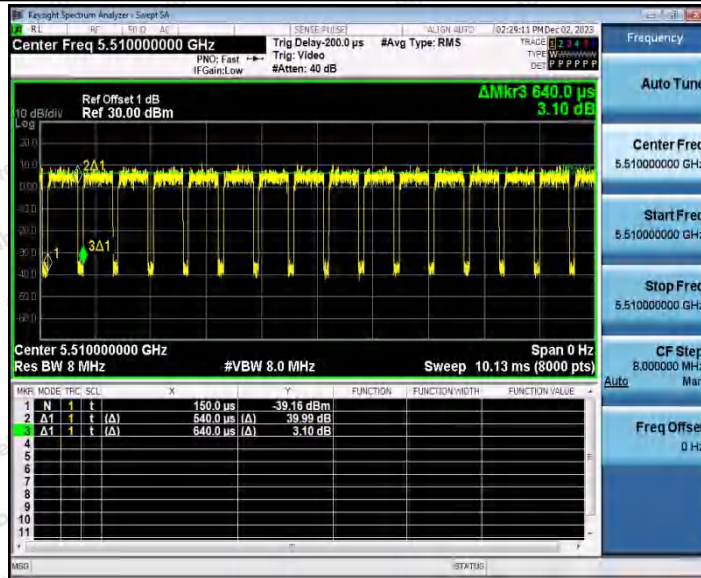

11AX40SISO_Ant1_5510

11AX40SISO_Ant1_5590