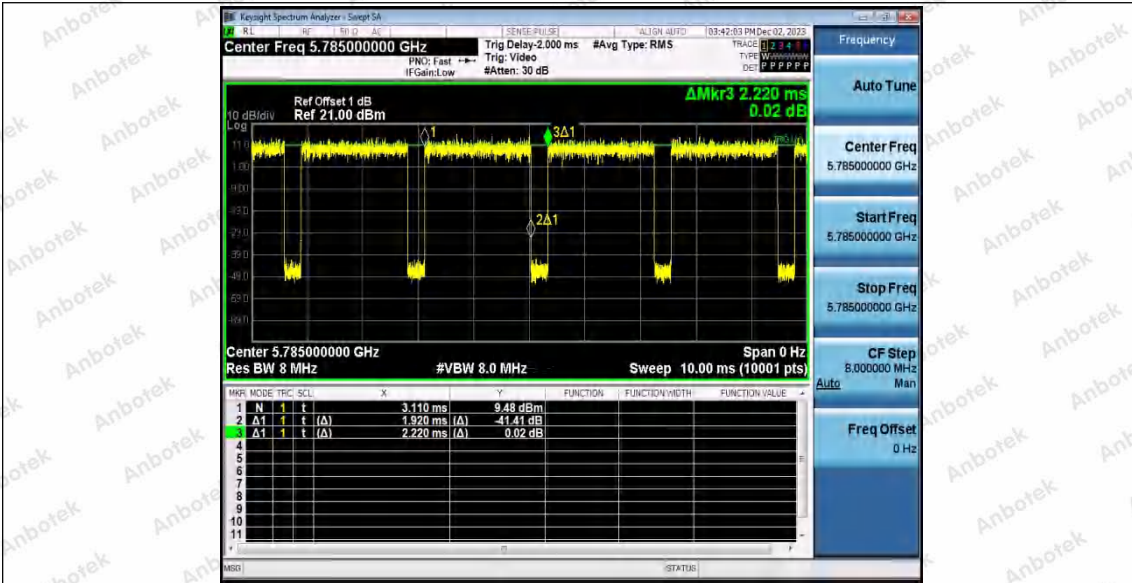

11N20SISO_Ant1_5825