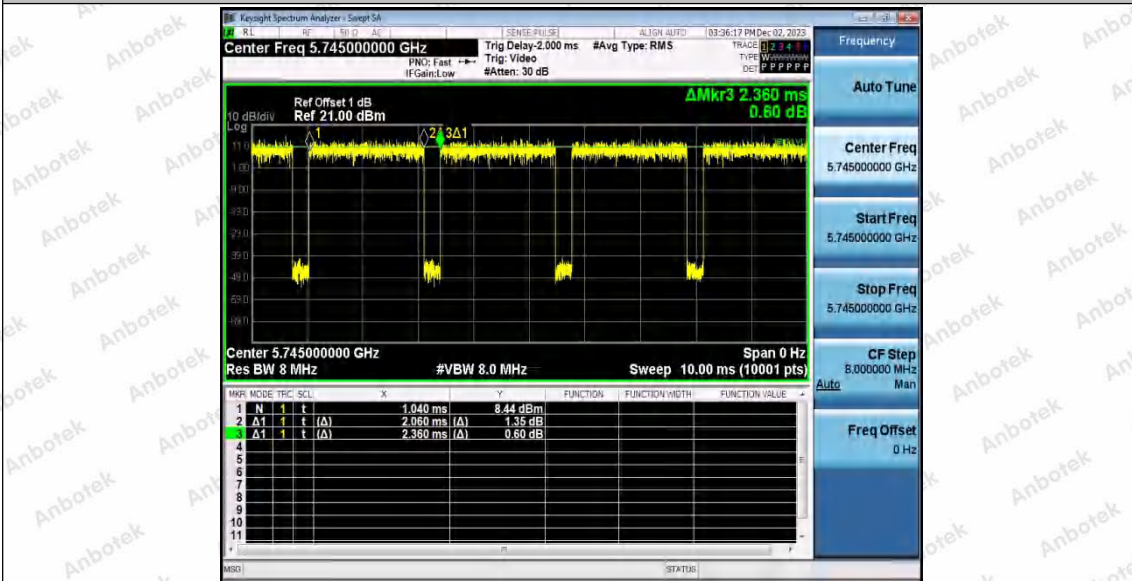

Hotline
400-003-0500
www.anbotek.com.cn

11A_Ant1_5700

11A_Ant1_5745

Shenzhen Anbotek Compliance Laboratory Limited

Address: 1/F., Building D, Sogood Science and Technology Park, Sanwei Community, Hangcheng Street, Bao'an District, Shenzhen, Guangdong, China.
 Tel: (86) 0755-26066440 Fax: (86) 0755-26014772 Email: service@anbotek.com