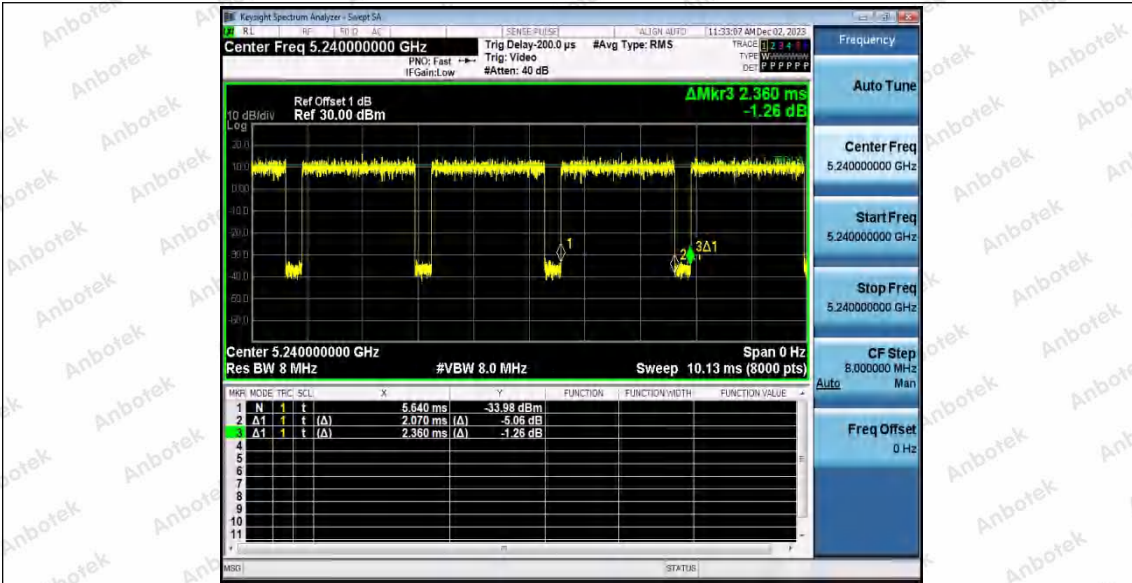

Shenzhen Anbotek Compliance Laboratory Limited

Address: 1/F., Building D, Sogood Science and Technology Park, Sanwei Community, Hangcheng Street, Bao'an District, Shenzhen, Guangdong, China.
Tel: (86) 0755-26066440 Fax: (86) 0755-26014772 Email: service@anbotek.com

Hotline: 400-003-0500
www.anbotek.com.cn