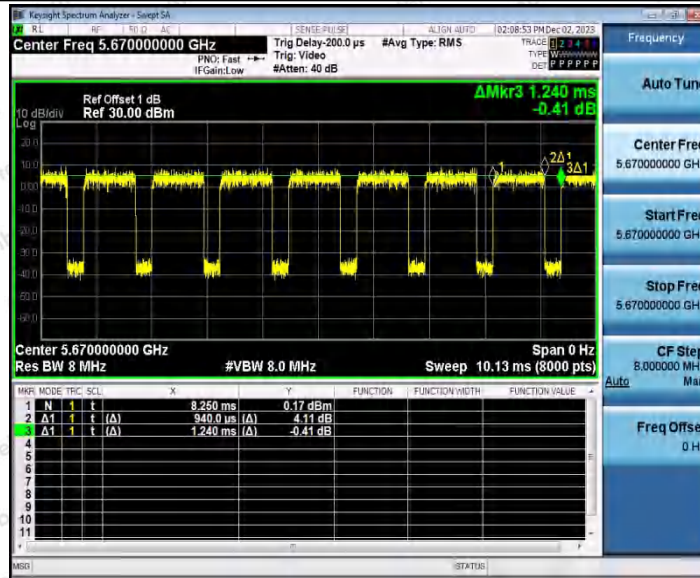

11N40SISO_Ant1_5670

11N40SISO_Ant1_5755