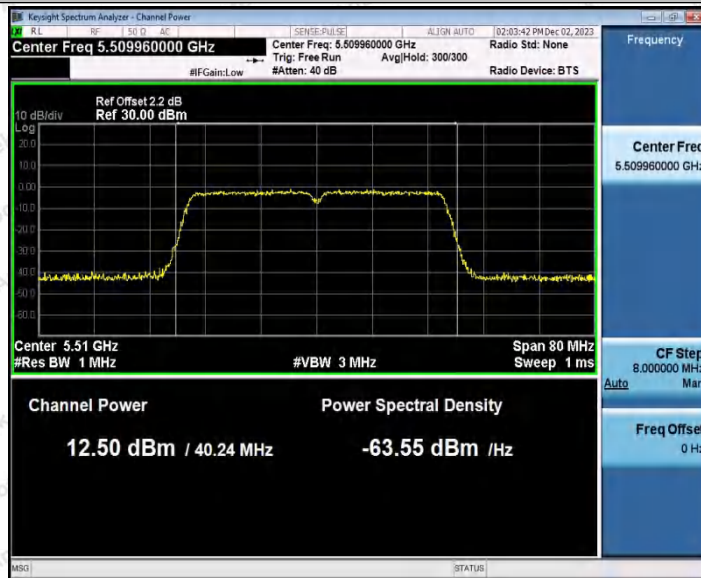

11N40SISO_Ant1_5590