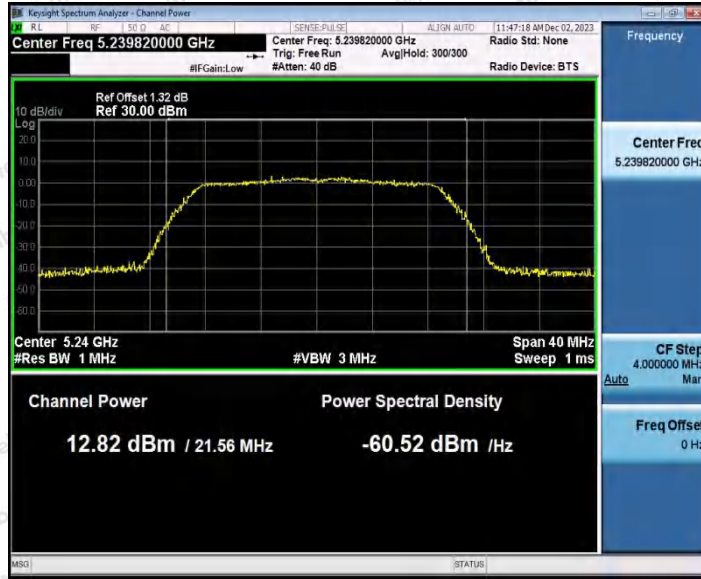

11AC20SISO_Ant1_5240