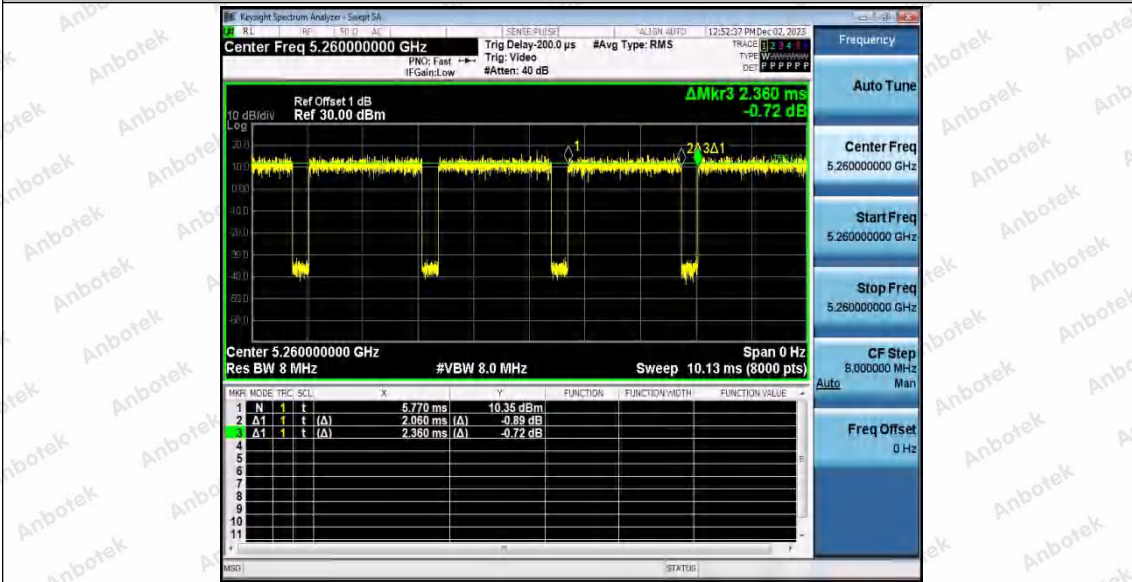

Hotline
400-003-0500
www.anbotek.com.cn

Test Graphs

11A_Ant1_5260

11A_Ant1_5300

Shenzhen Anbotek Compliance Laboratory Limited

Address: 1/F., Building D, Sogood Science and Technology Park, Sanwei Community, Hangcheng Street, Bao'an District, Shenzhen, Guangdong, China.
 Tel: (86) 0755-26066440 Fax: (86) 0755-26014772 Email: service@anbotek.com