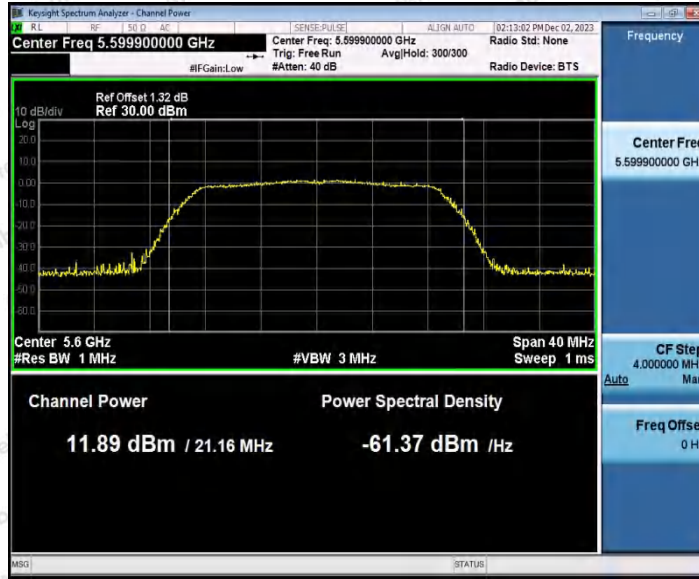

11AC20SISO_Ant1_5600

11AC20SISO_Ant1_5700