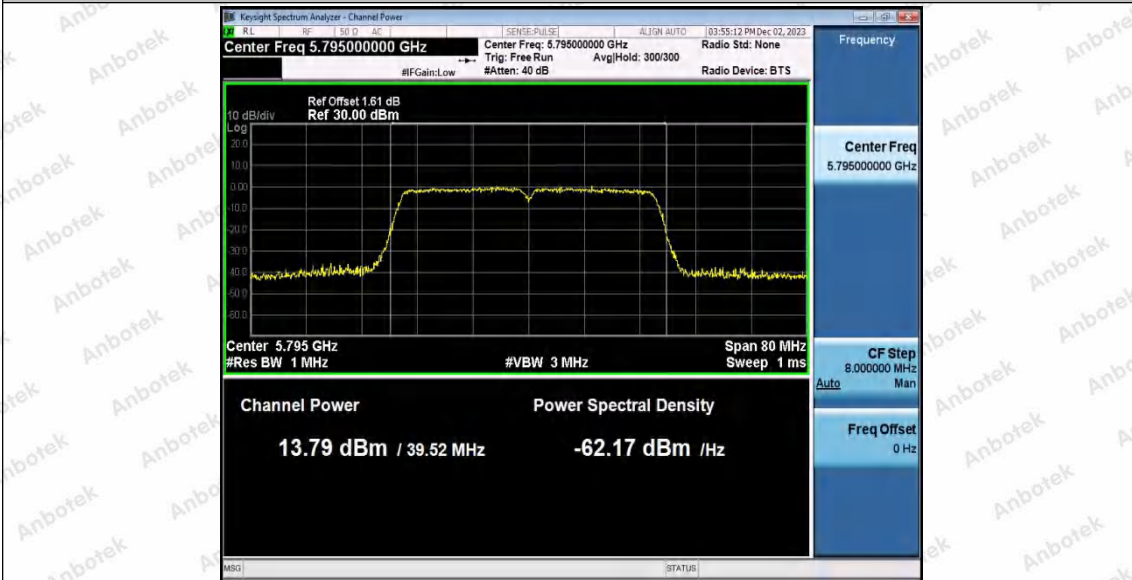

11AX20SISO_Ant1_5180