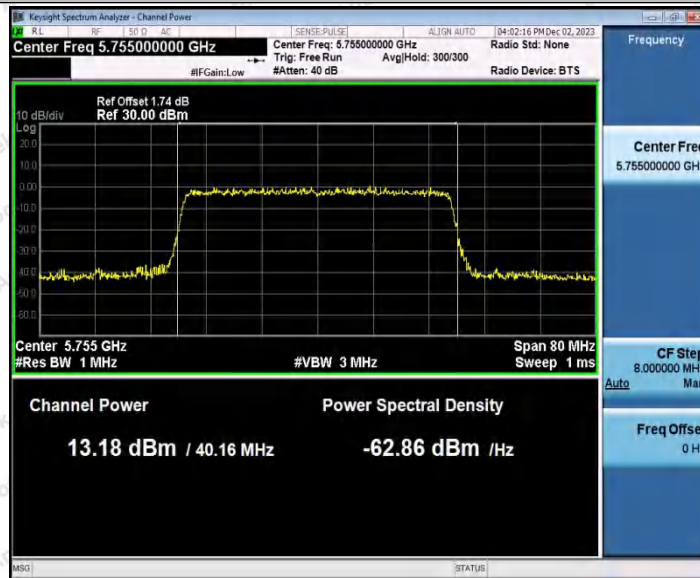

11AX40SISO_Ant1_5795