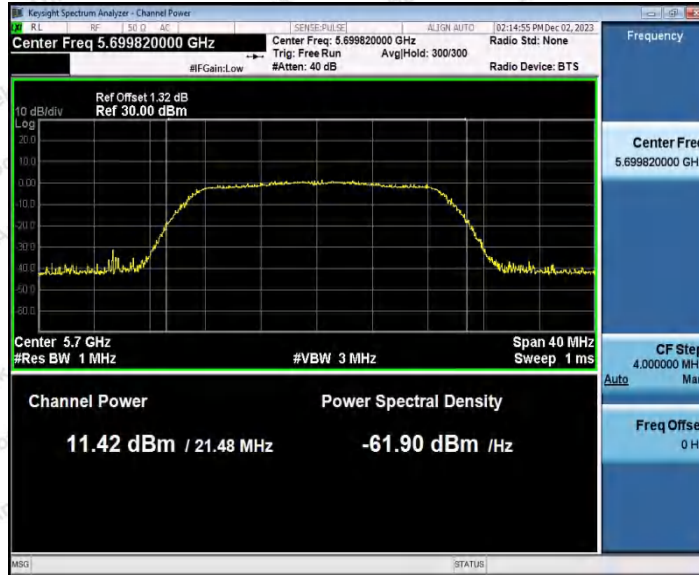

11AC20SISO_Ant1_5745

Shenzhen Anbotek Compliance Laboratory Limited

Address: 1/F., Building D, Sogood Science and Technology Park, Sanwei Community, Hangcheng Street, Bao'an District, Shenzhen, Guangdong, China.
Tel: (86) 0755-26066440 Fax: (86) 0755-26014772 Email: service@anbotek.com

Hotline
400-003-0500
www.anbotek.com.cn