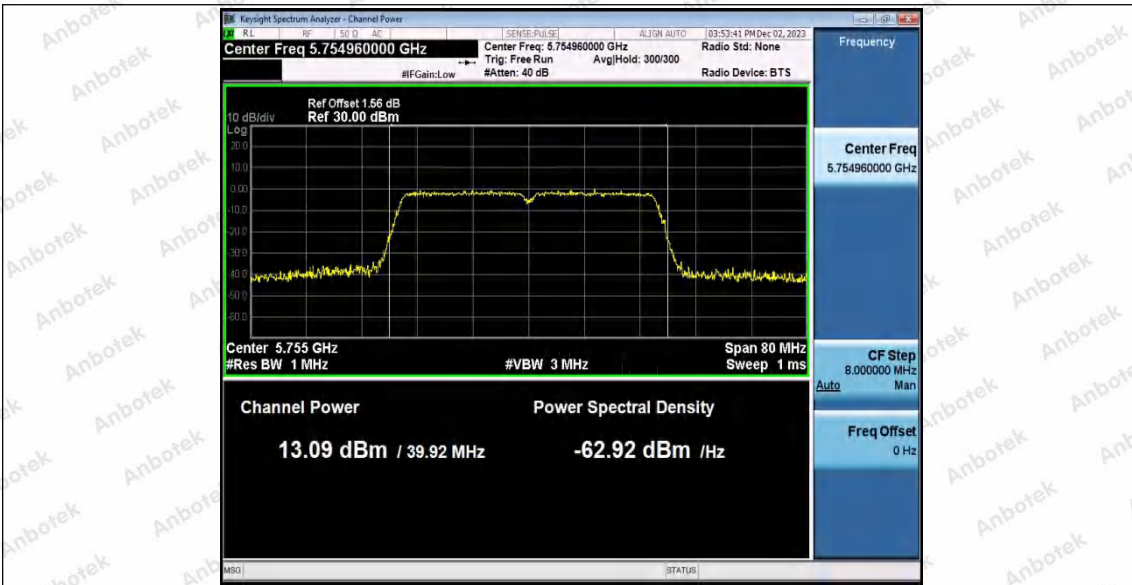

11AC40SISO_Ant1_5795