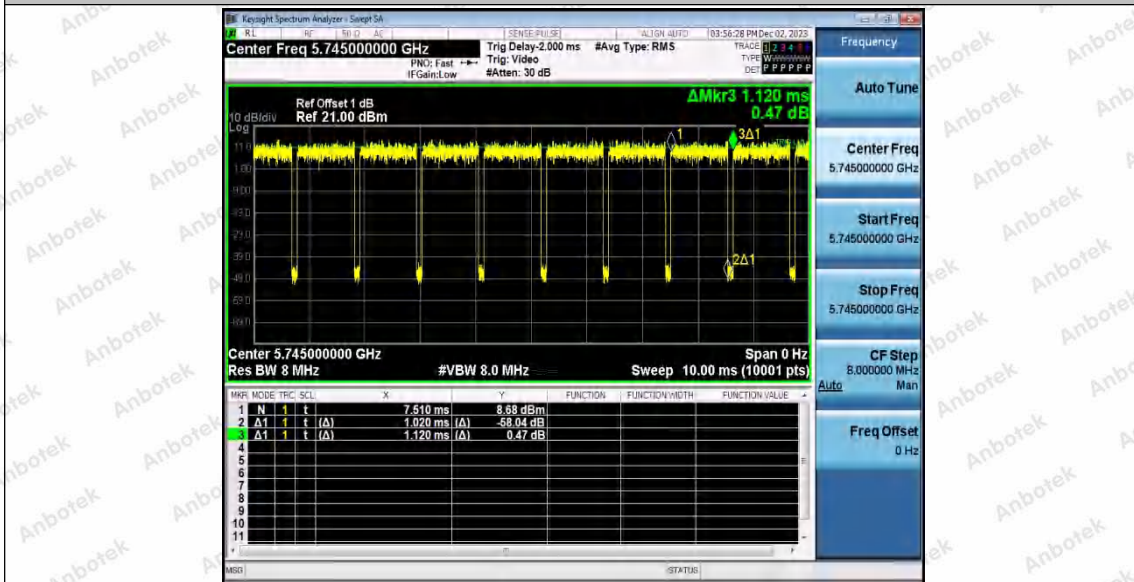

11AX20SISO_Ant1_5785