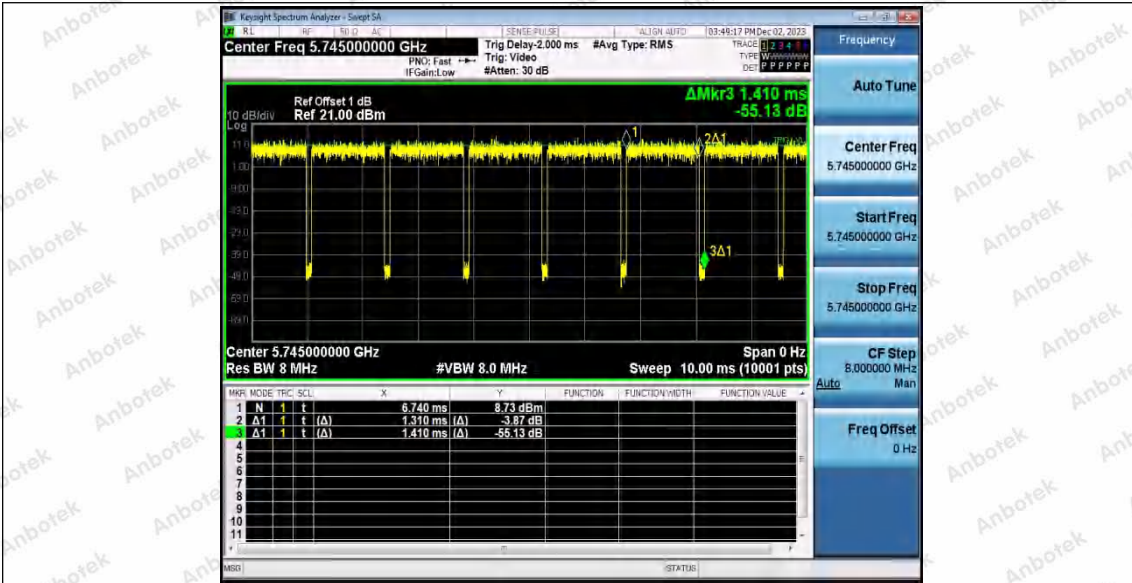

11AC20SISO_Ant1_5785