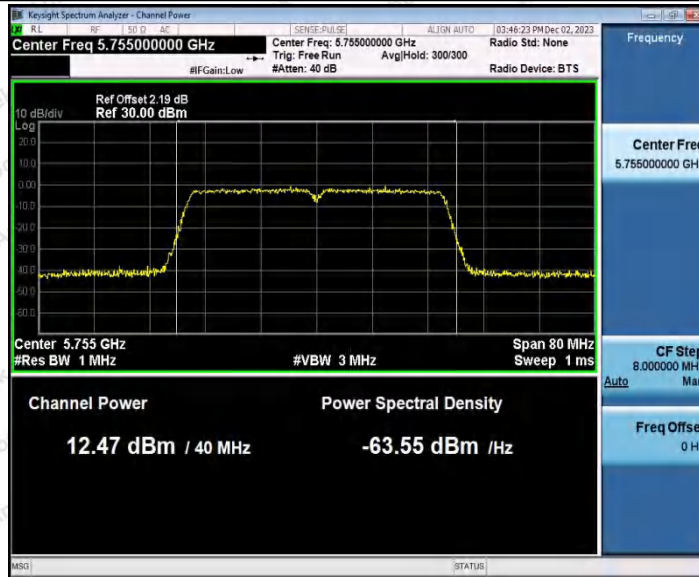

11N40SISO_Ant1_5795

Shenzhen Anbotek Compliance Laboratory Limited

Address: 1/F., Building D, Sogood Science and Technology Park, Sanwei Community, Hangcheng Street, Bao'an District, Shenzhen, Guangdong, China.
Tel: (86) 0755-26066440 Fax: (86) 0755-26014772 Email: service@anbotek.com

Hotline
400-003-0500
www.anbotek.com.cn