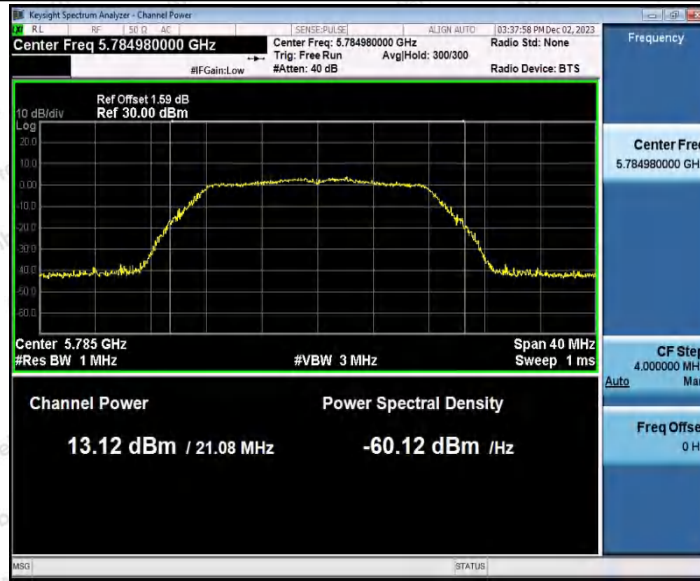

11A_Ant1_5785

11A_Ant1_5825