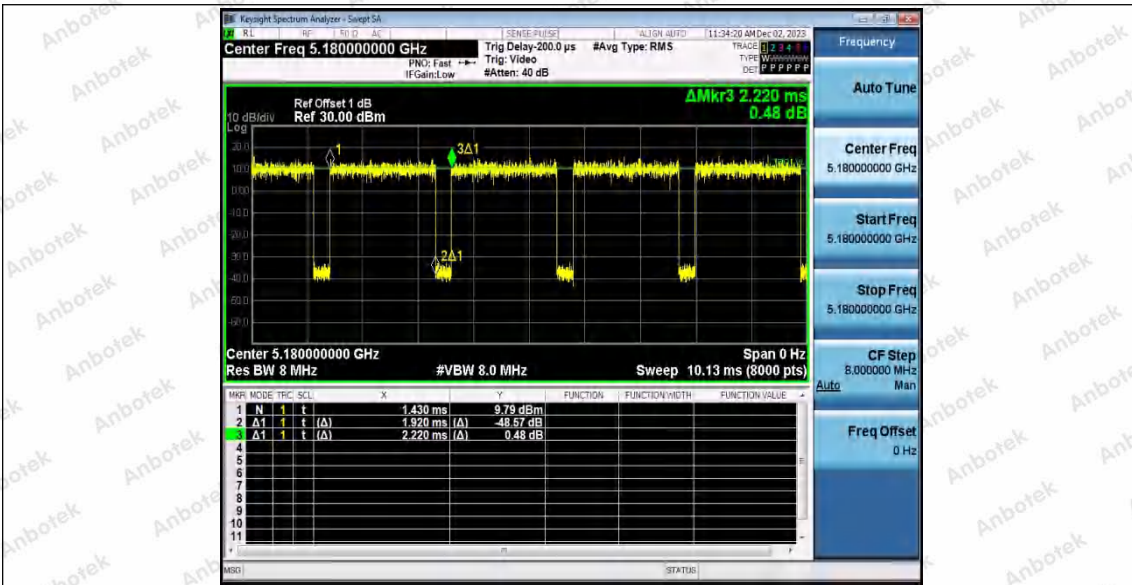

11N20SISO_Ant1_5200