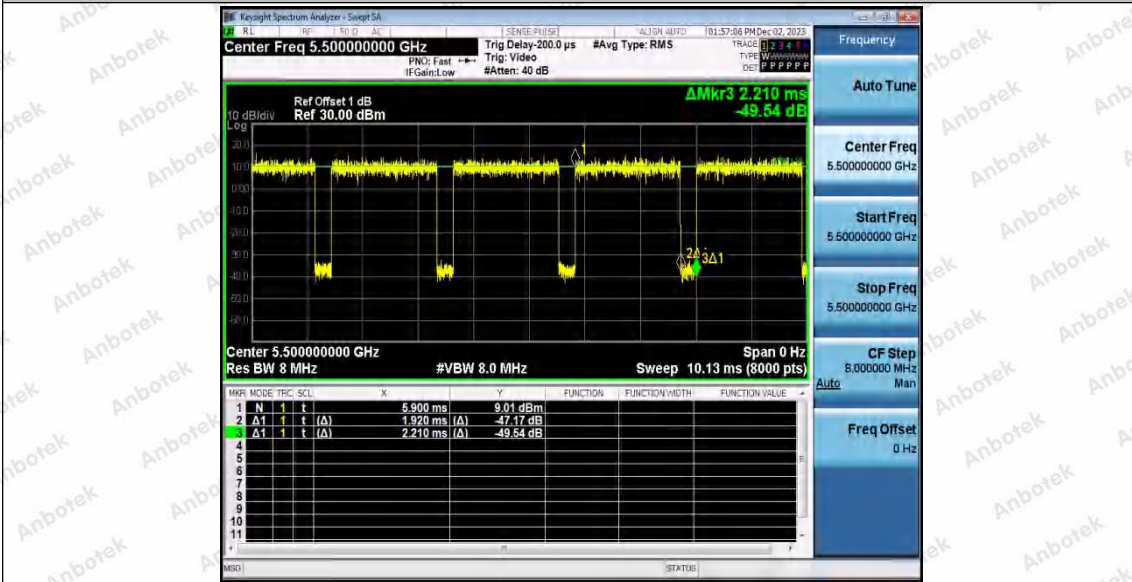

11N20SISO_Ant1_5600