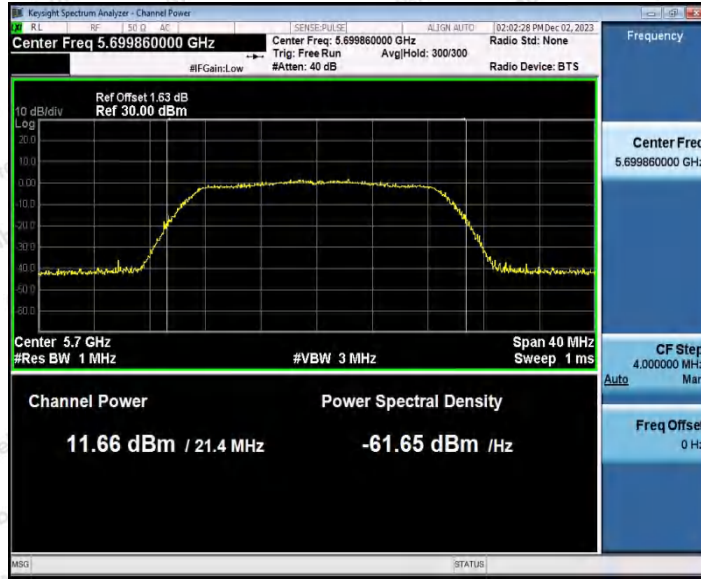

11N20SISO_Ant1_5700