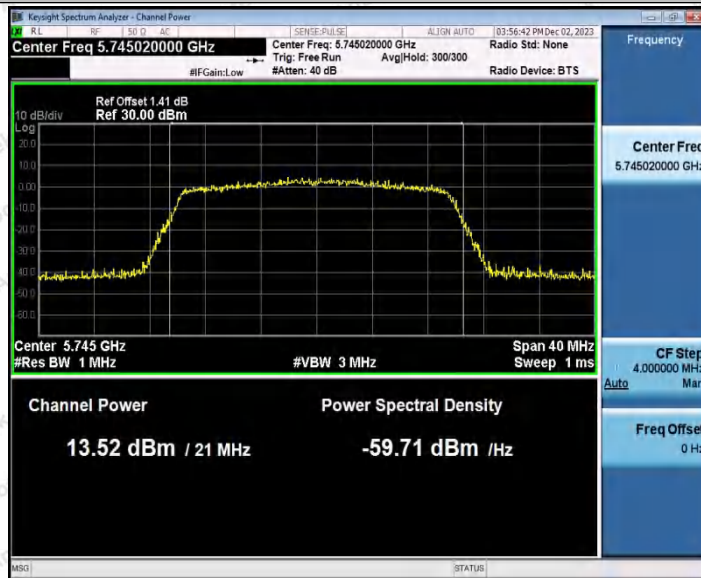

11AX20SISO_Ant1_5785