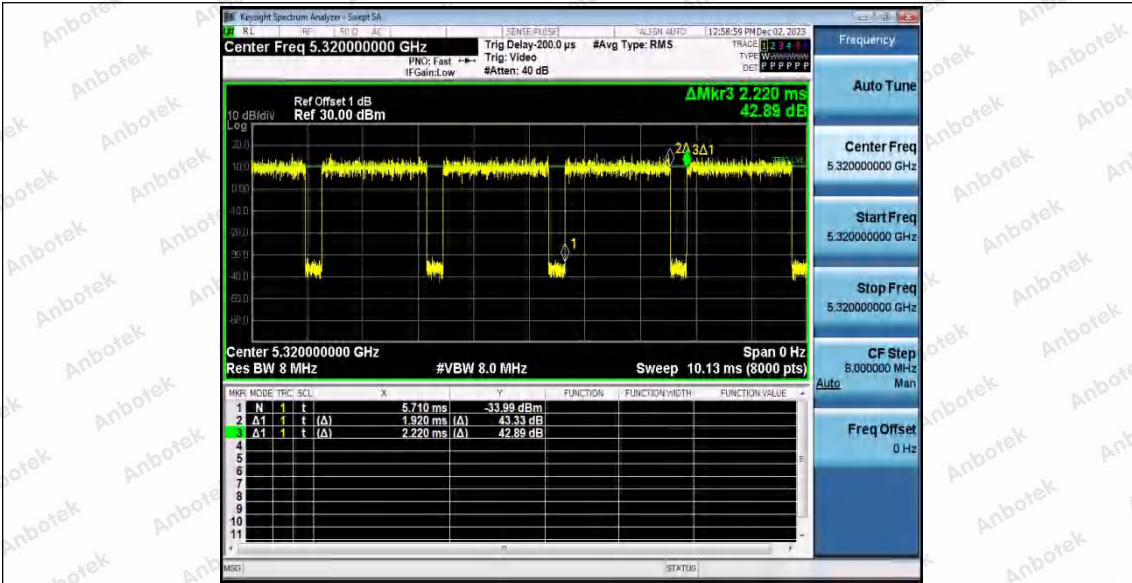

11N20SISO_Ant1_5500