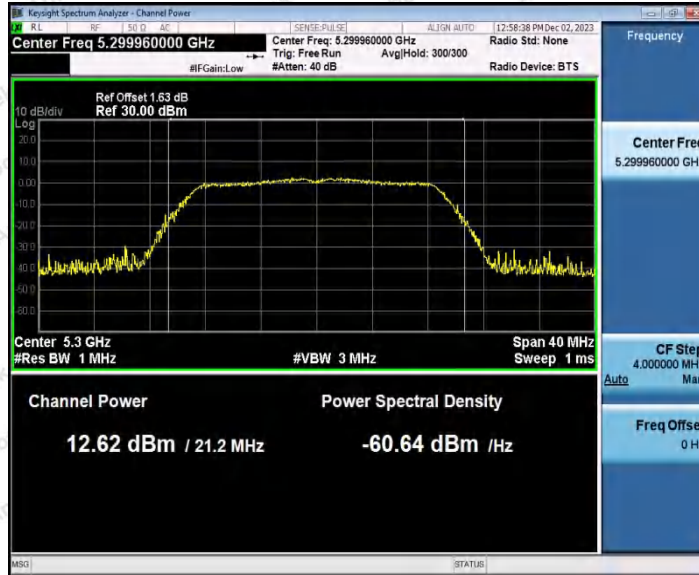

11N20SISO_Ant1_5320

Shenzhen Anbotek Compliance Laboratory Limited

Address: 1/F., Building D, Sogood Science and Technology Park, Sanwei Community, Hangcheng Street, Bao'an District, Shenzhen, Guangdong, China.
Tel: (86) 0755-26066440 Fax: (86) 0755-26014772 Email: service@anbotek.com

Hotline: 400-003-0500
www.anbotek.com.cn