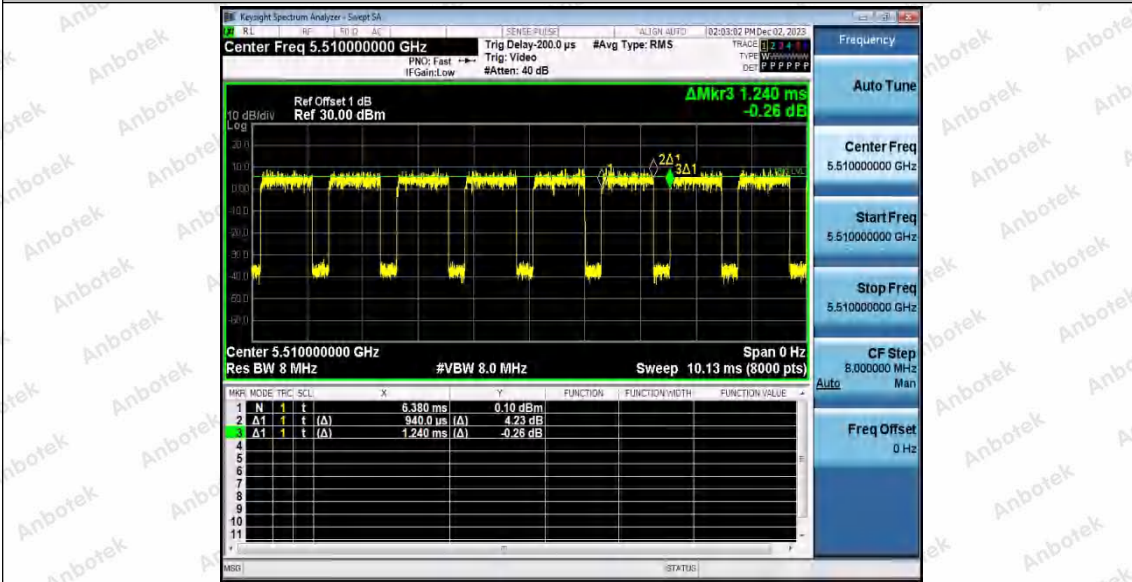

11N40SISO_Ant1_5590