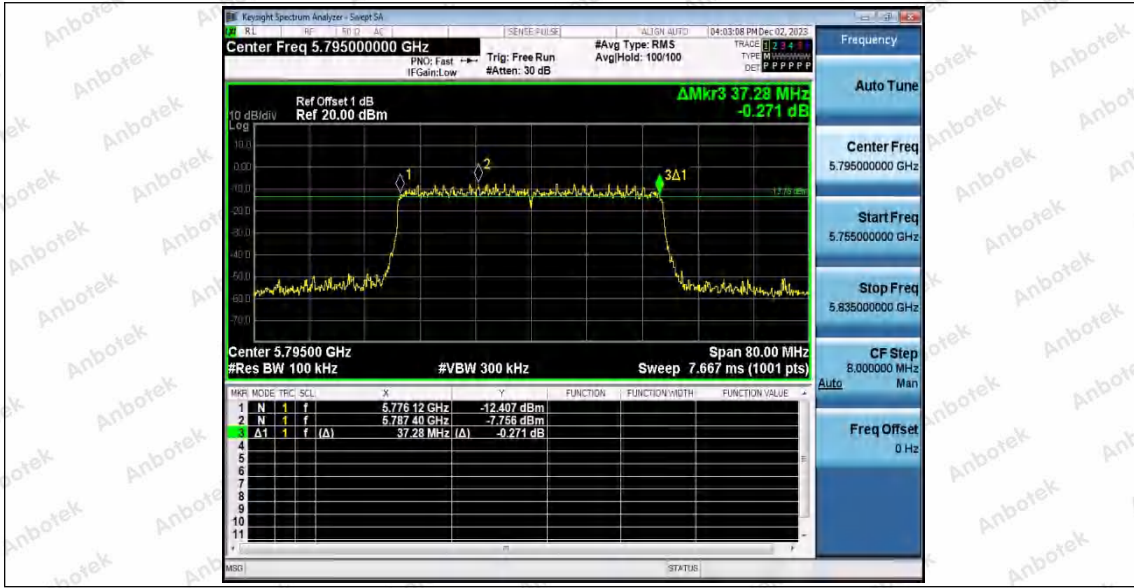

Shenzhen Anbotek Compliance Laboratory Limited

Address: 1/F., Building D, Sogood Science and Technology Park, Sanwei Community, Hangcheng Street, Bao'an District, Shenzhen, Guangdong, China.
Tel: (86) 0755-26066440 Fax: (86) 0755-26014772 Email: service@anbotek.com

Hotline 400-003-0500
www.anbotek.com.cn