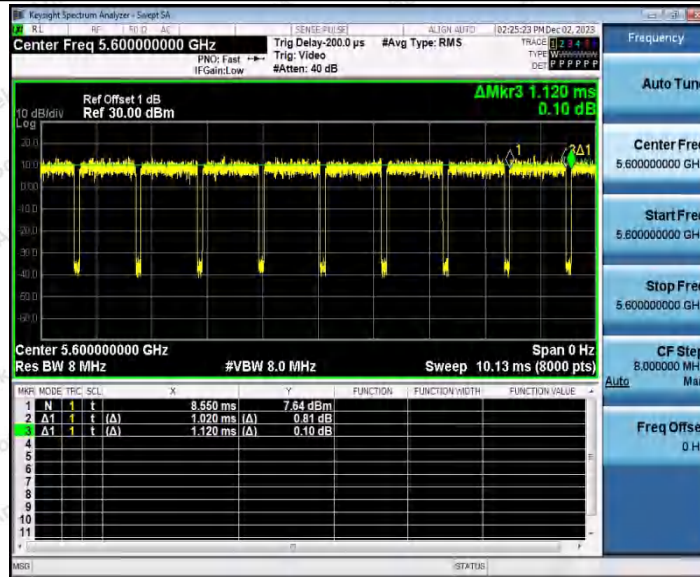

11AX20SISO_Ant1_5700

Shenzhen Anbotek Compliance Laboratory Limited

Address: 1/F., Building D, Sogood Science and Technology Park, Sanwei Community, Hangcheng Street, Bao'an District, Shenzhen, Guangdong, China.
Tel: (86) 0755-26066440 Fax: (86) 0755-26014772 Email: service@anbotek.com

Hotline 400-003-0500
www.anbotek.com.cn