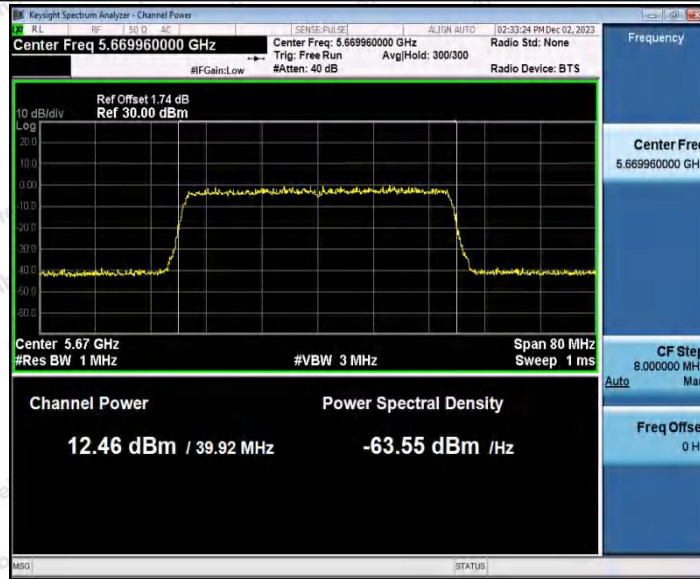

11AX40SISO_Ant1_5755