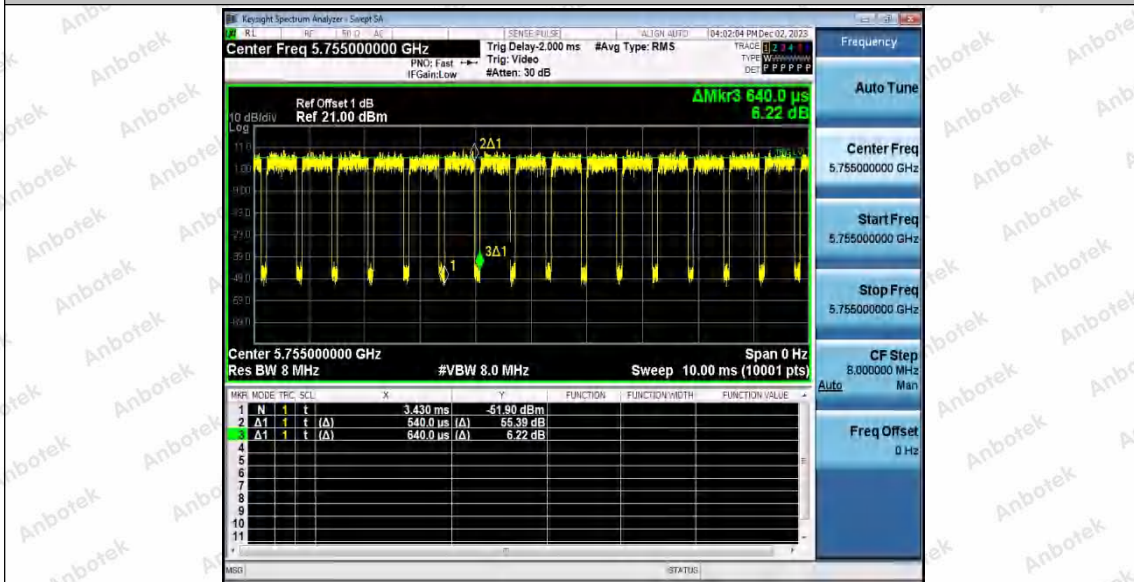

11AX40SISO_Ant1_5795