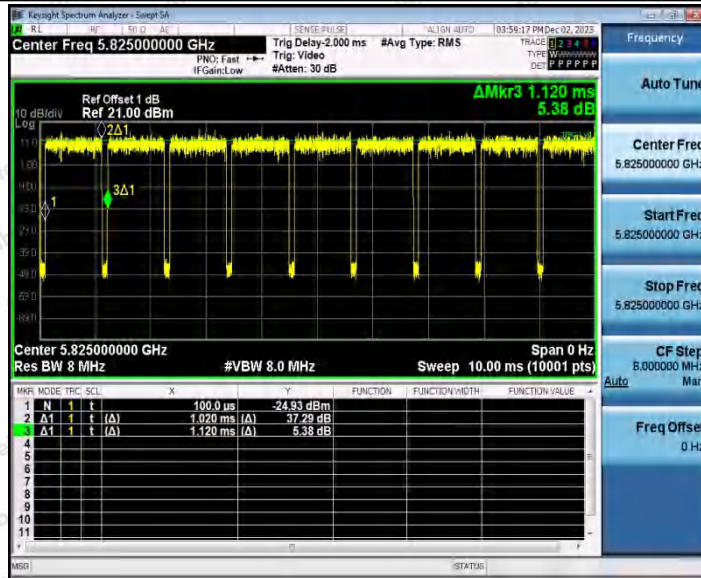

11AX20SISO_Ant1_5825

11AX40SISO_Ant1_5190