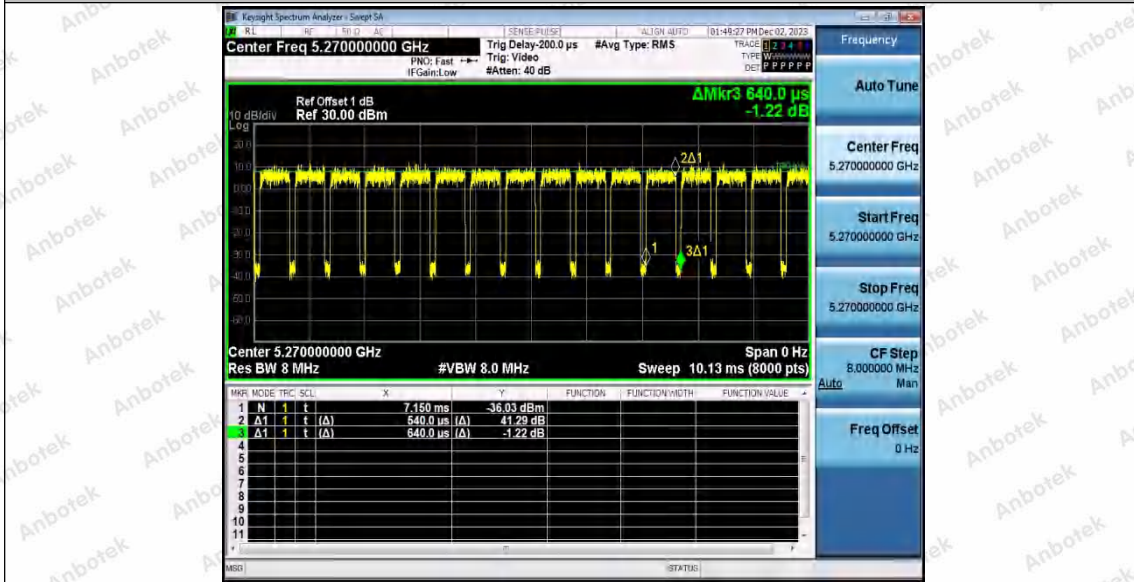

11AX40SISO_Ant1_5310