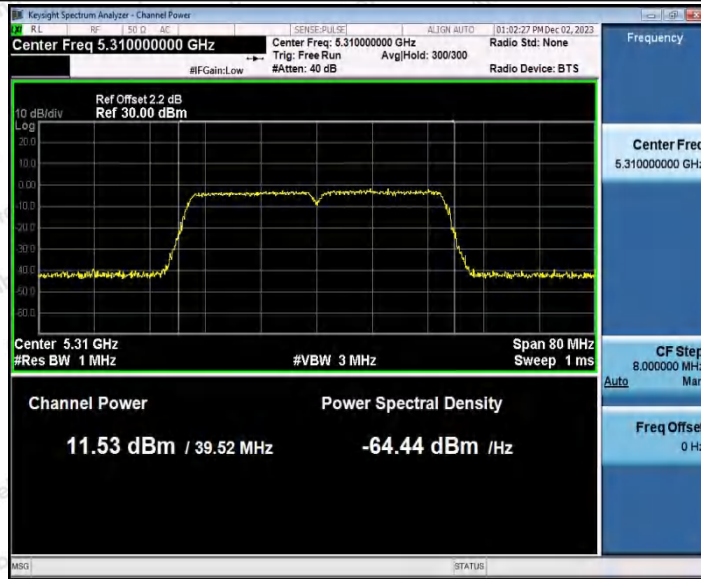

11N40SISO_Ant1_5510