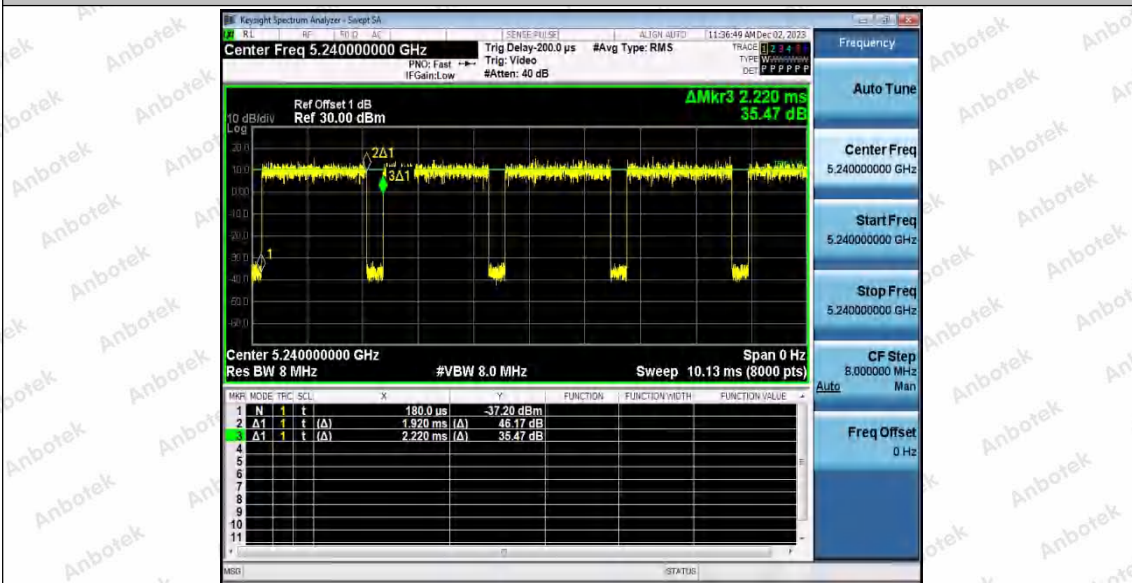

Hotline
 400-003-0500
 www.anbotek.com.cn

11N20SISO_Ant1_5200

11N20SISO_Ant1_5240

Shenzhen Anbotek Compliance Laboratory Limited

Address: 1/F., Building D, Sogood Science and Technology Park, Sanwei Community, Hangcheng Street, Bao'an District, Shenzhen, Guangdong, China.
 Tel: (86) 0755-26066440 Fax: (86) 0755-26014772 Email: service@anbotek.com