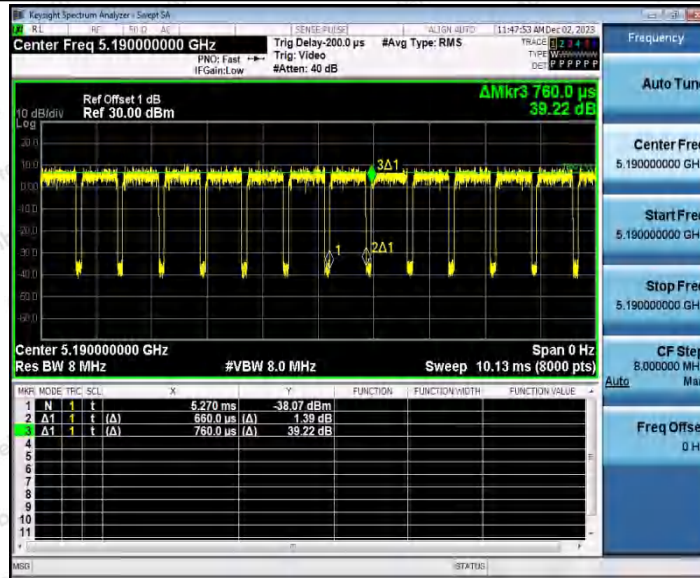

11AC40SISO_Ant1_5190

11AC40SISO_Ant1_5230