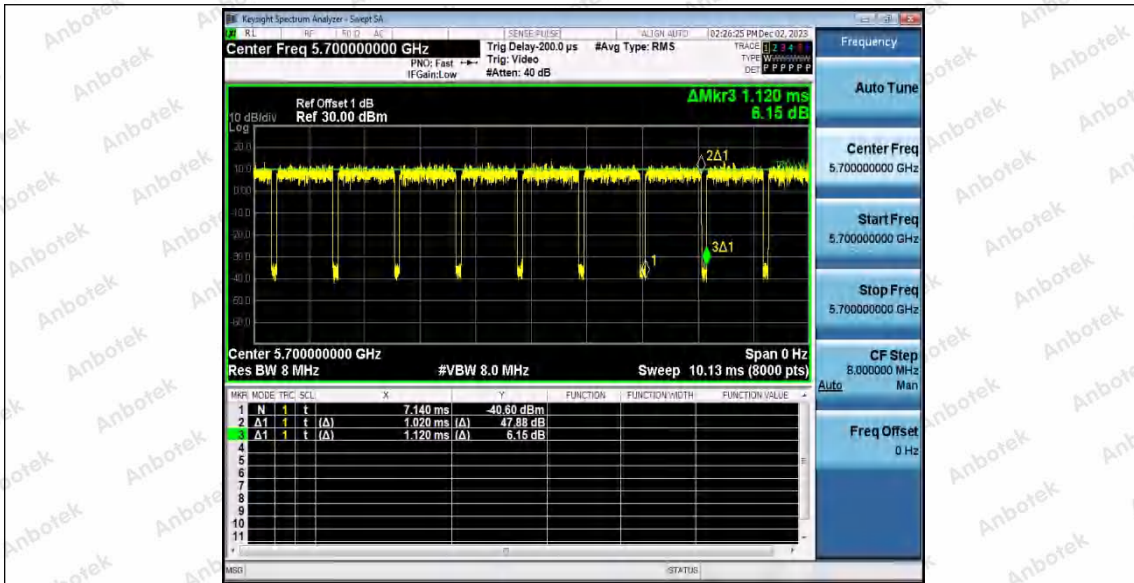

11AX20SISO_Ant1_5745