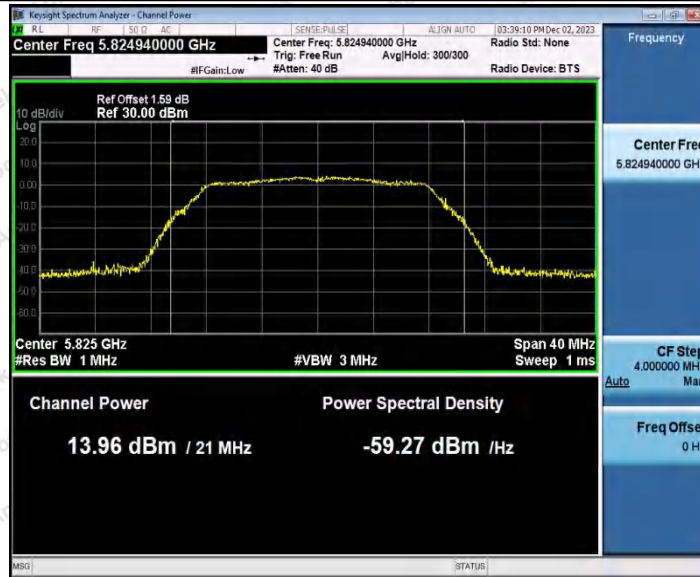

11N20SISO_Ant1_5180

Shenzhen Anbotek Compliance Laboratory Limited

Address: 1/F., Building D, Sogood Science and Technology Park, Sanwei Community, Hangcheng Street, Bao'an District, Shenzhen, Guangdong, China.
Tel: (86) 0755-26066440 Fax: (86) 0755-26014772 Email: service@anbotek.com

Hotline 400-003-0500
www.anbotek.com.cn