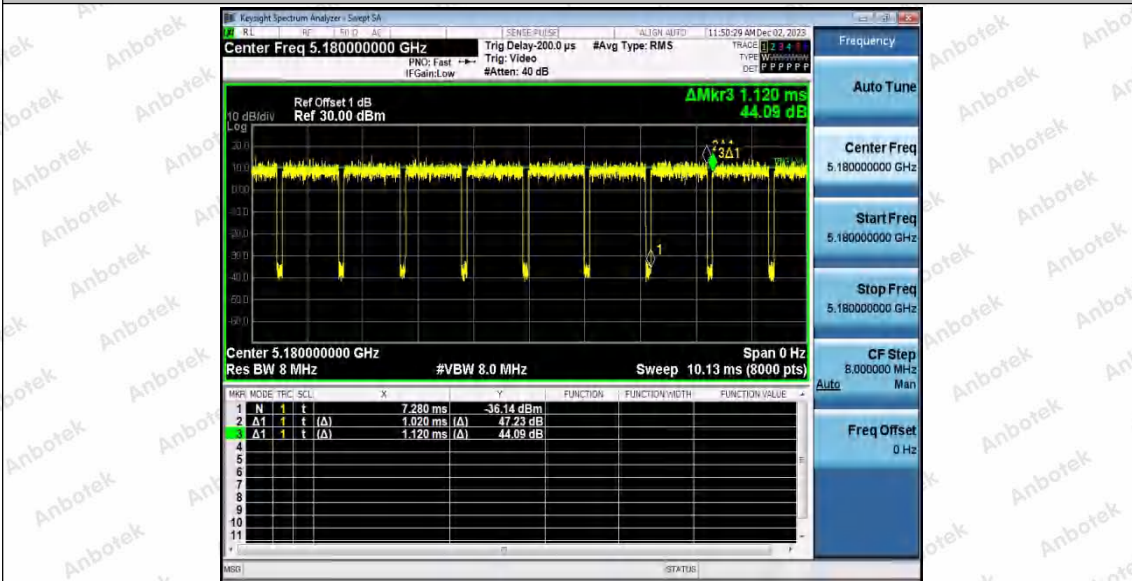

Hotline 400-003-0500
 www.anbotek.com.cn

11AC40SISO_Ant1_5795

11AX20SISO_Ant1_5180

Shenzhen Anbotek Compliance Laboratory Limited

Address: 1/F., Building D, Sogood Science and Technology Park, Sanwei Community, Hangcheng Street, Bao'an District, Shenzhen, Guangdong, China.
 Tel: (86) 0755-26066440 Fax: (86) 0755-26014772 Email: service@anbotek.com