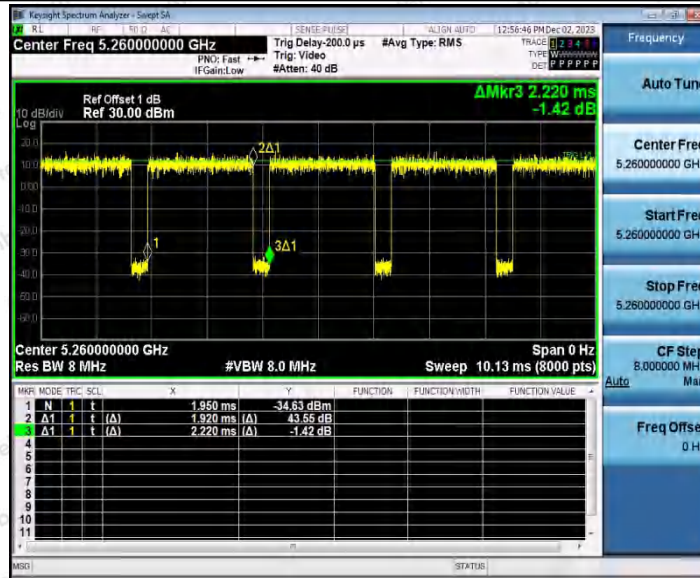

11N20SISO_Ant1_5260

11N20SISO_Ant1_5300