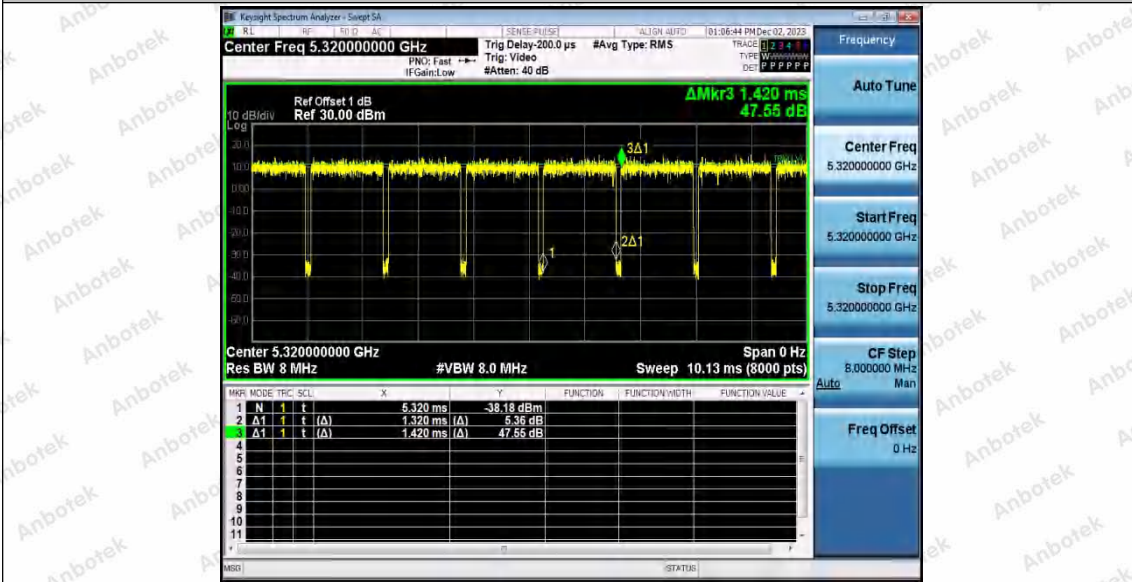

11AC20SISO_Ant1_5500