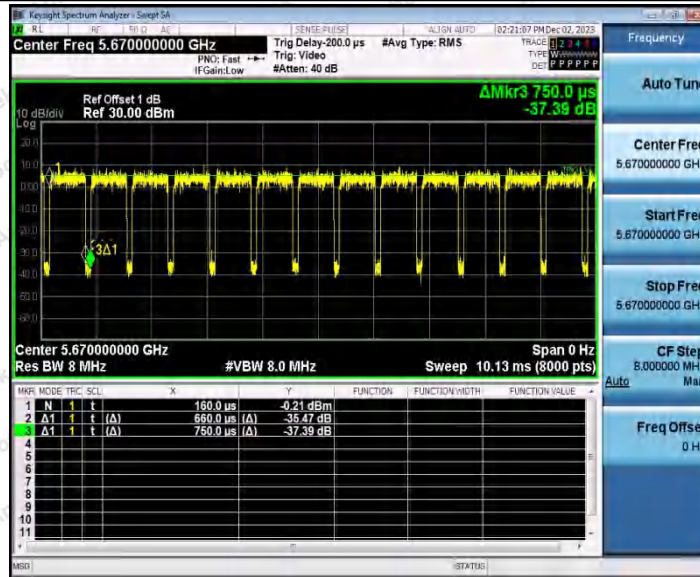

11AC40SISO_Ant1_5755

Shenzhen Anbotek Compliance Laboratory Limited

Address: 1/F., Building D, Sogood Science and Technology Park, Sanwei Community, Hangcheng Street, Bao'an District, Shenzhen, Guangdong, China.
Tel: (86) 0755-26066440 Fax: (86) 0755-26014772 Email: service@anbotek.com

Hotline 400-003-0500
www.anbotek.com.cn