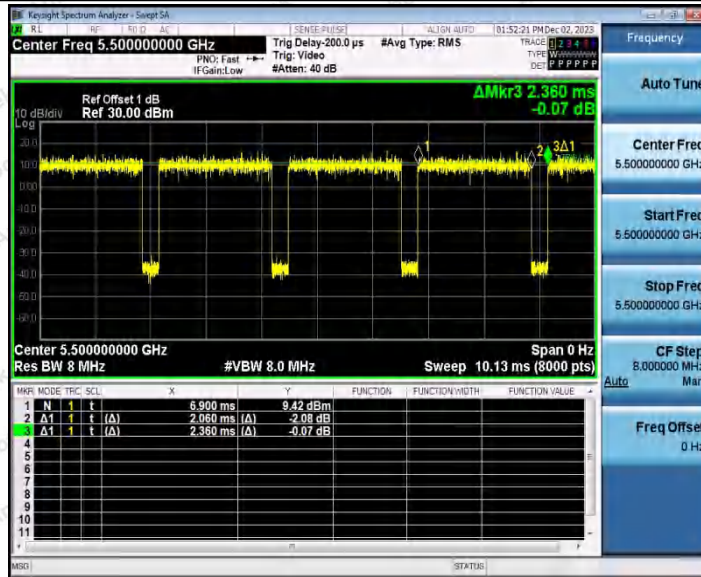

11A_Ant1_5600

Shenzhen Anbotek Compliance Laboratory Limited

Address: 1/F., Building D, Sogood Science and Technology Park, Sanwei Community, Hangcheng Street, Bao'an District, Shenzhen, Guangdong, China.
Tel: (86) 0755-26066440 Fax: (86) 0755-26014772 Email: service@anbotek.com

Hotline
400-003-0500
www.anbotek.com.cn