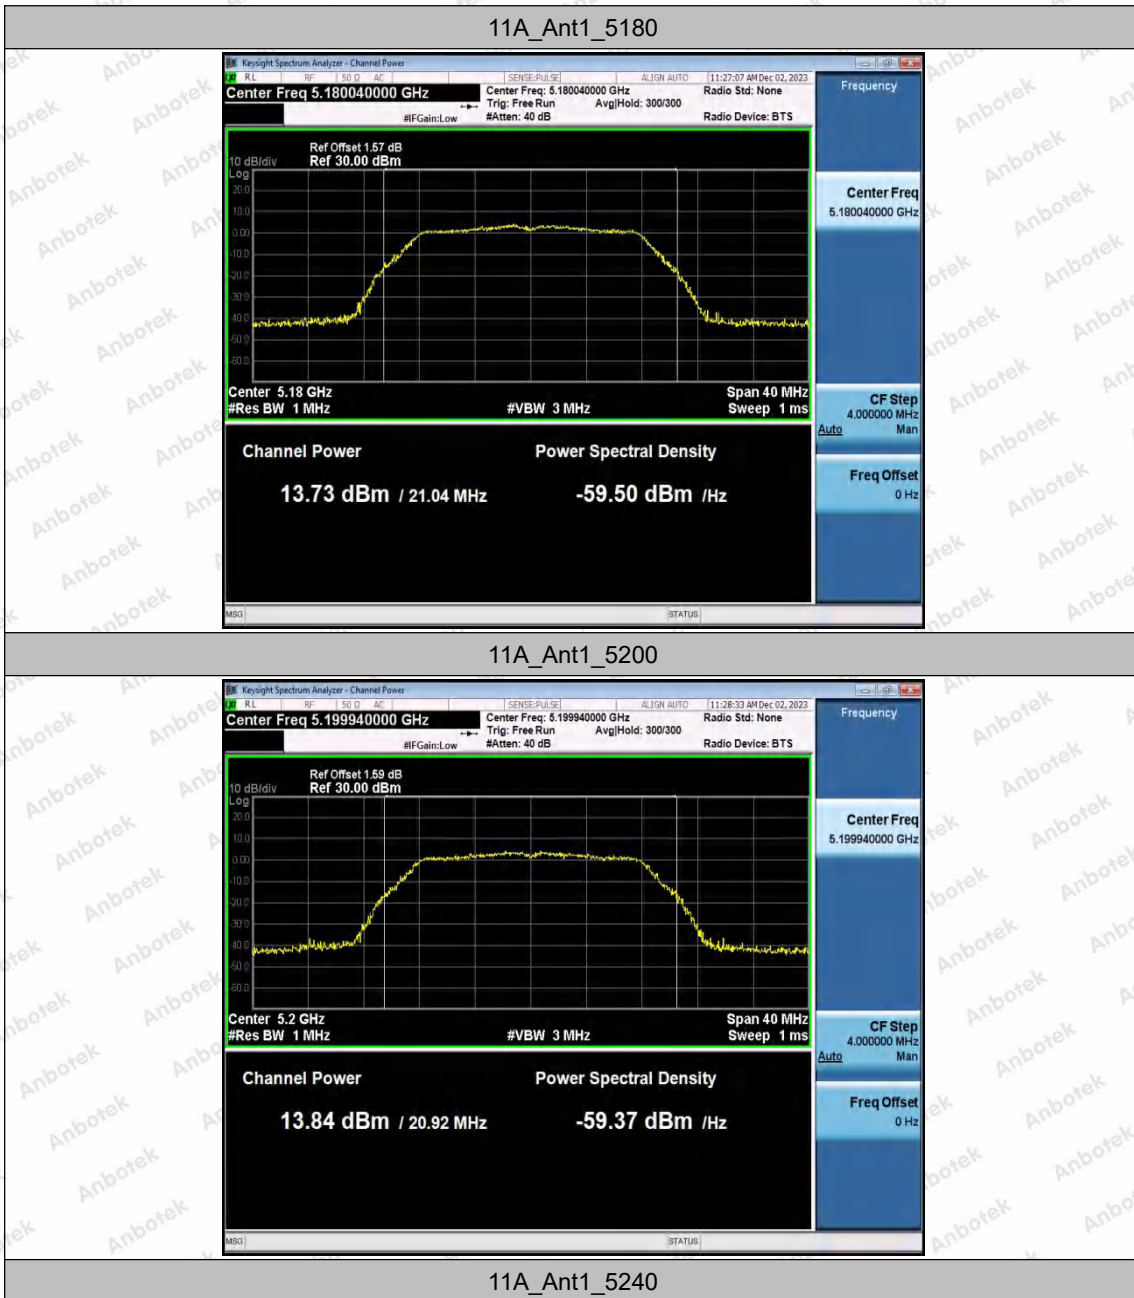

Test Graphs Channel Power

Shenzhen Anbotek Compliance Laboratory Limited

Address: 1/F., Building D, Sogood Science and Technology Park, Sanwei Community, Hangcheng Street, Bao'an District, Shenzhen, Guangdong, China.
Tel: (86) 0755-26066440 Fax: (86) 0755-26014772 Email: service@anbotek.com

Hotline: 400-003-0500
www.anbotek.com.cn