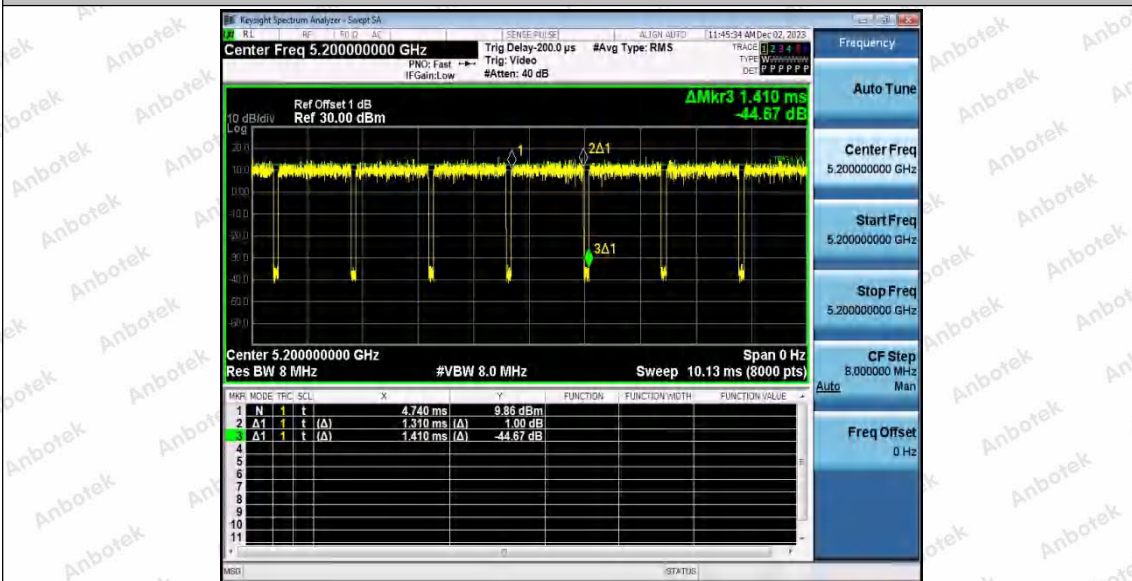

Hotline 400-003-0500
 www.anbotek.com.cn

11AC20SISO_Ant1_5180

11AC20SISO_Ant1_5200

Shenzhen Anbotek Compliance Laboratory Limited

Address: 1/F., Building D, Sogood Science and Technology Park, Sanwei Community, Hangcheng Street, Bao'an District, Shenzhen, Guangdong, China.
 Tel: (86) 0755-26066440 Fax: (86) 0755-26014772 Email: service@anbotek.com