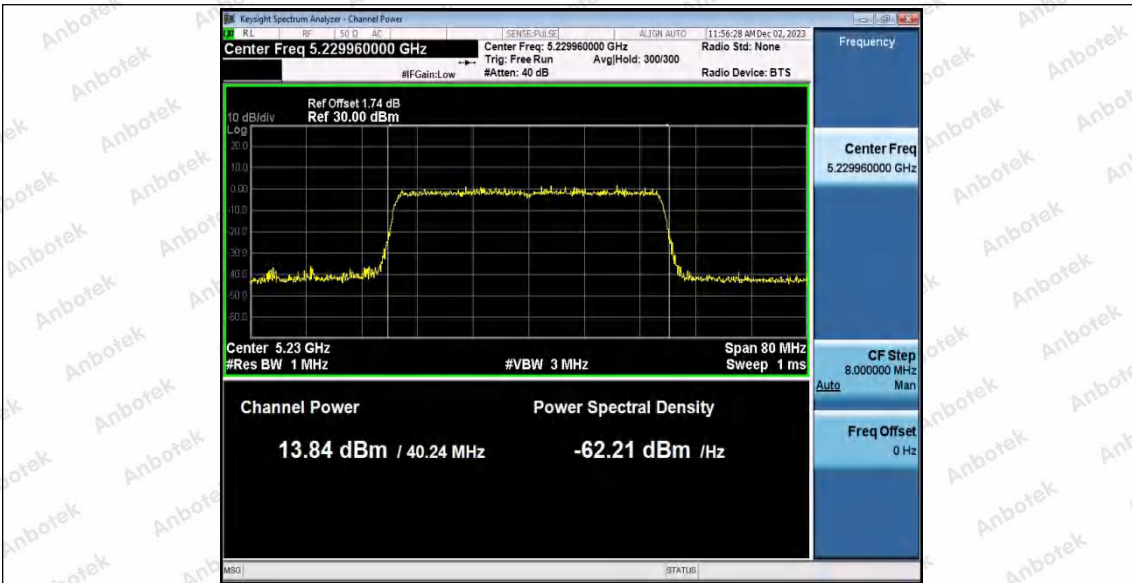

11AX40SISO_Ant1_5270