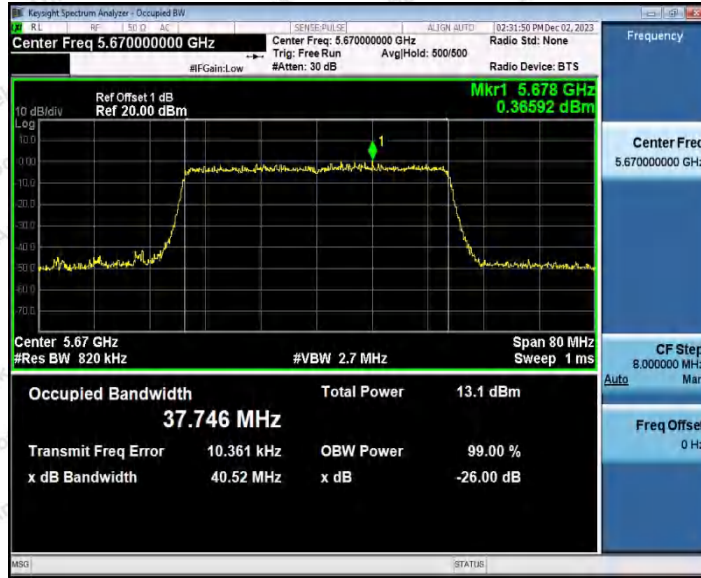

11AX40SISO_Ant1_5670

11AX40SISO_Ant1_5755

Shenzhen Anbotek Compliance Laboratory Limited

Address: 1/F., Building D, Sogood Science and Technology Park, Sanwei Community, Hangcheng Street, Bao'an District, Shenzhen, Guangdong, China.
Tel: (86) 0755-26066440 Fax: (86) 0755-26014772 Email: service@anbotek.com

Hotline 400-003-0500
www.anbotek.com.cn