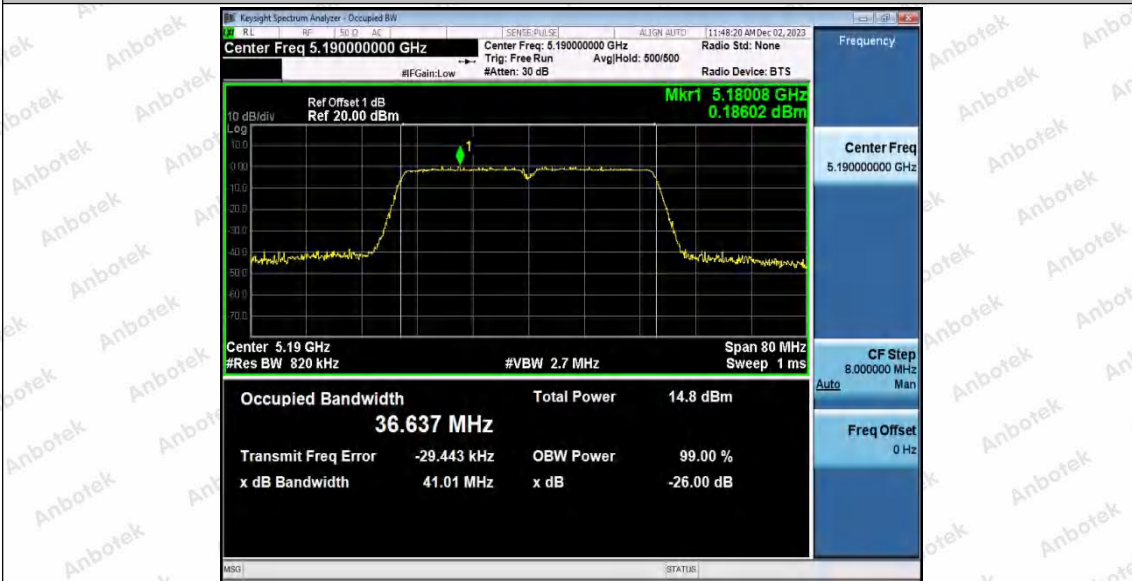

11AC40SISO_Ant1_5190

Shenzhen Anbotek Compliance Laboratory Limited

Address: 1/F., Building D, Sogood Science and Technology Park, Sanwei Community, Hangcheng Street, Bao'an District, Shenzhen, Guangdong, China.
Tel: (86) 0755-26066440 Fax: (86) 0755-26014772 Email: service@anbotek.com

Hotline 400-003-0500
www.anbotek.com.cn