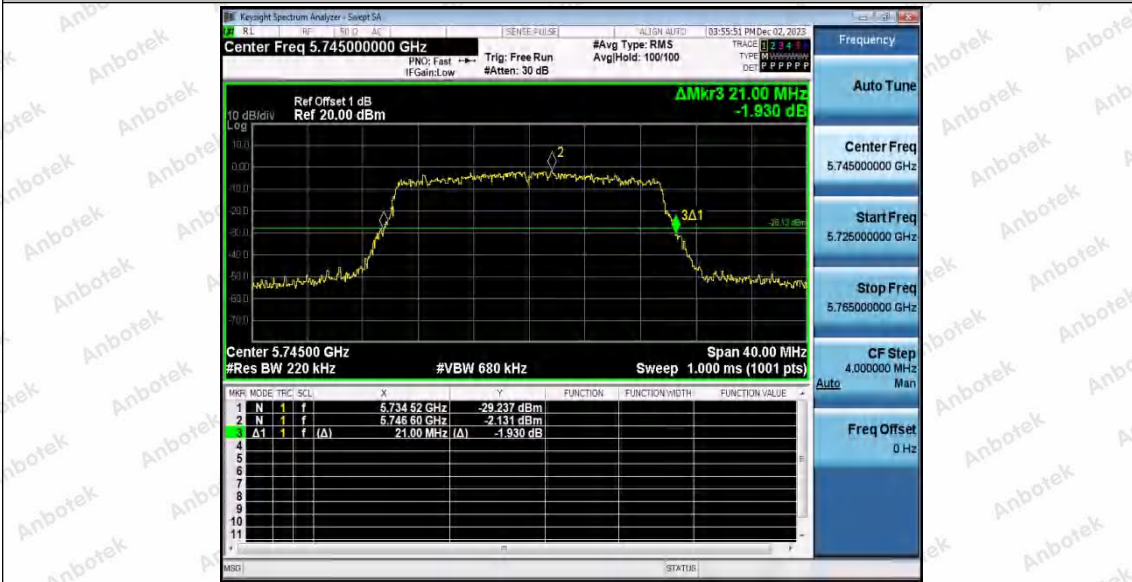

11AX20SISO_Ant1_5745