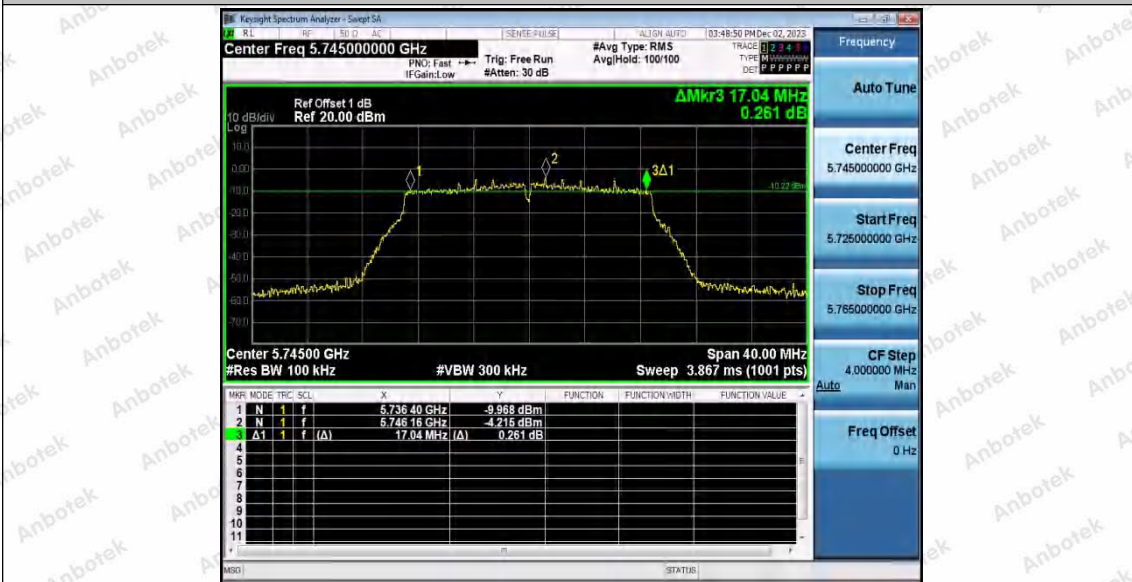

Hotline  
 400-003-0500  
[www.anbotek.com.cn](http://www.anbotek.com.cn)

11AC20SISO\_Ant1\_5745

11AC20SISO\_Ant1\_5785