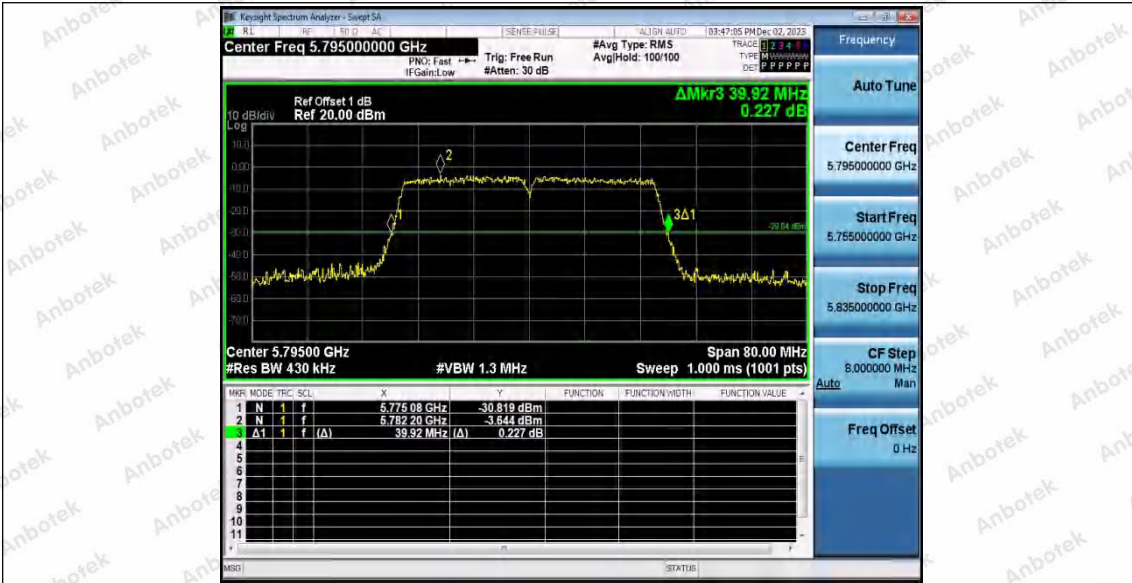

Shenzhen Anbotek Compliance Laboratory Limited

Address: 1/F., Building D, Sogood Science and Technology Park, Sanwei Community, Hangcheng Street, Bao'an District, Shenzhen, Guangdong, China.
Tel: (86) 0755-26066440 Fax: (86) 0755-26014772 Email: service@anbotek.com

Hotline: 400-003-0500
www.anbotek.com.cn