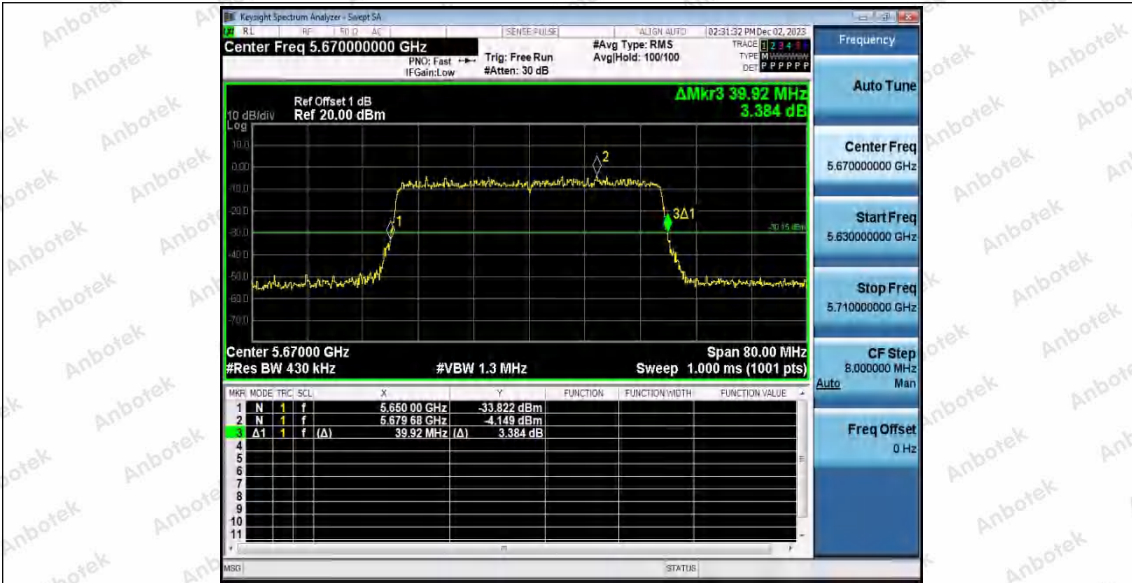

Shenzhen Anbotek Compliance Laboratory Limited

Address: 1/F., Building D, Sogood Science and Technology Park, Sanwei Community, Hangcheng Street, Bao'an District, Shenzhen, Guangdong, China.
Tel: (86) 0755-26066440 Fax: (86) 0755-26014772 Email: service@anbotek.com

Hotline: 400-003-0500
www.anbotek.com.cn