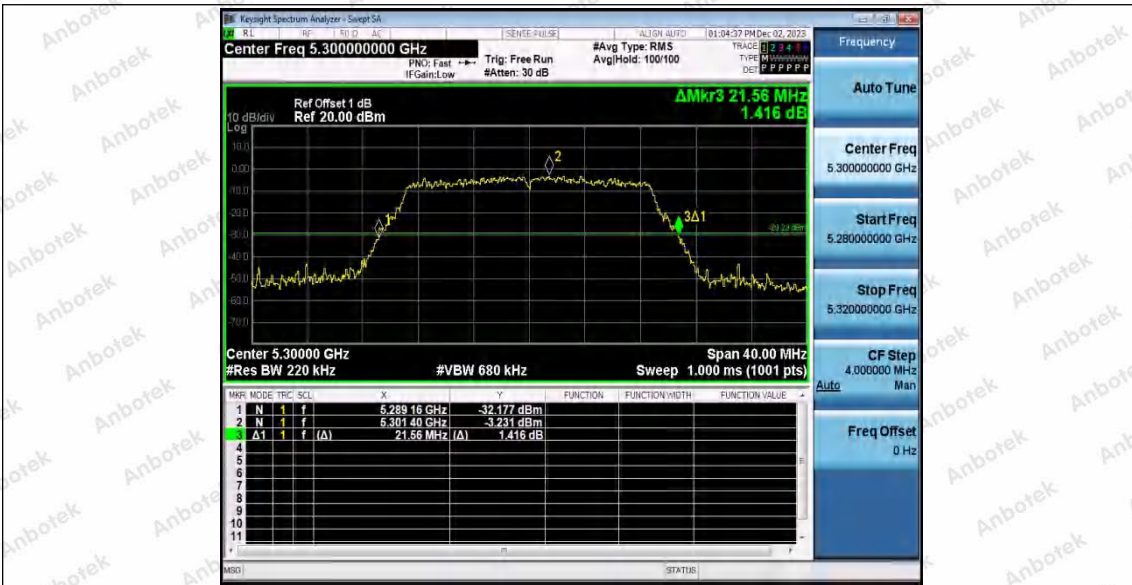

Shenzhen Anbotek Compliance Laboratory Limited

Address: 1/F., Building D, Sogood Science and Technology Park, Sanwei Community, Hangcheng Street, Bao'an District, Shenzhen, Guangdong, China.
Tel: (86) 0755-26066440 Fax: (86) 0755-26014772 Email: service@anbotek.com

Hotline 400-003-0500
www.anbotek.com.cn