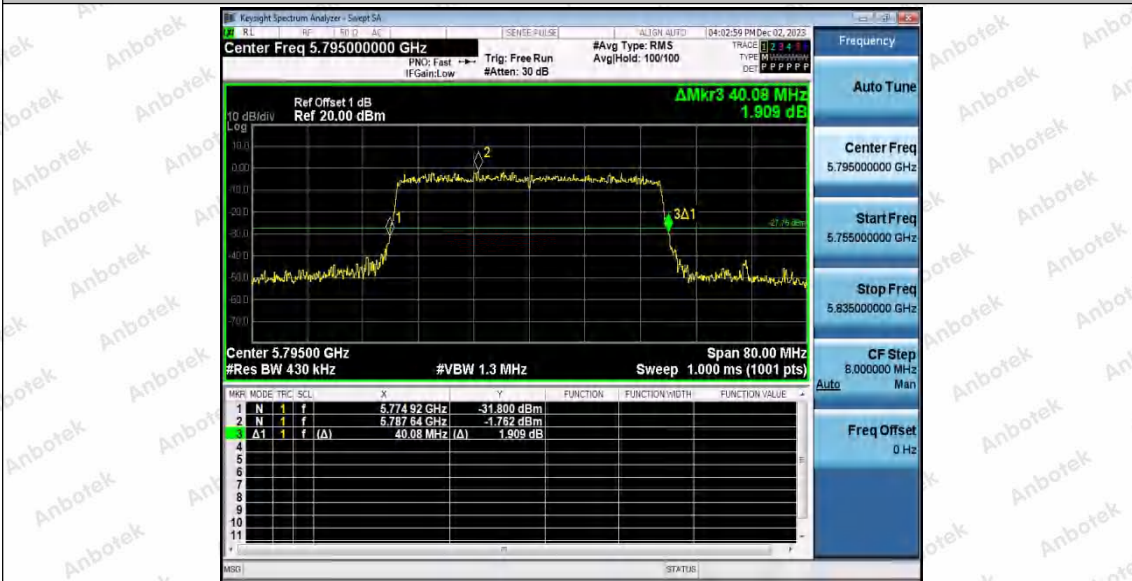

Hotline 400-003-0500  
www.anbotek.com.cn

11AX40SISO\_Ant1\_5755

11AX40SISO\_Ant1\_5795