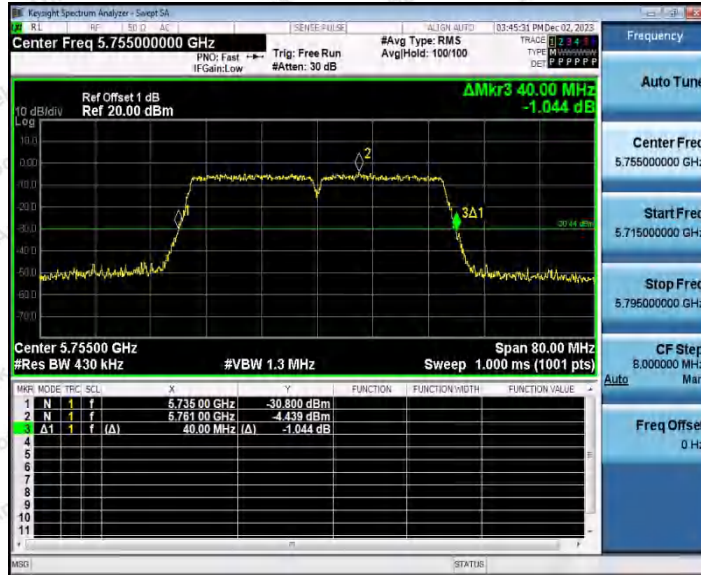

11N40SISO_Ant1_5755

11N40SISO_Ant1_5795

Shenzhen Anbotek Compliance Laboratory Limited

Address: 1/F., Building D, Sogood Science and Technology Park, Sanwei Community, Hangcheng Street, Bao'an District, Shenzhen, Guangdong, China.
Tel: (86) 0755-26066440 Fax: (86) 0755-26014772 Email: service@anbotek.com

Hotline
400-003-0500
www.anbotek.com.cn