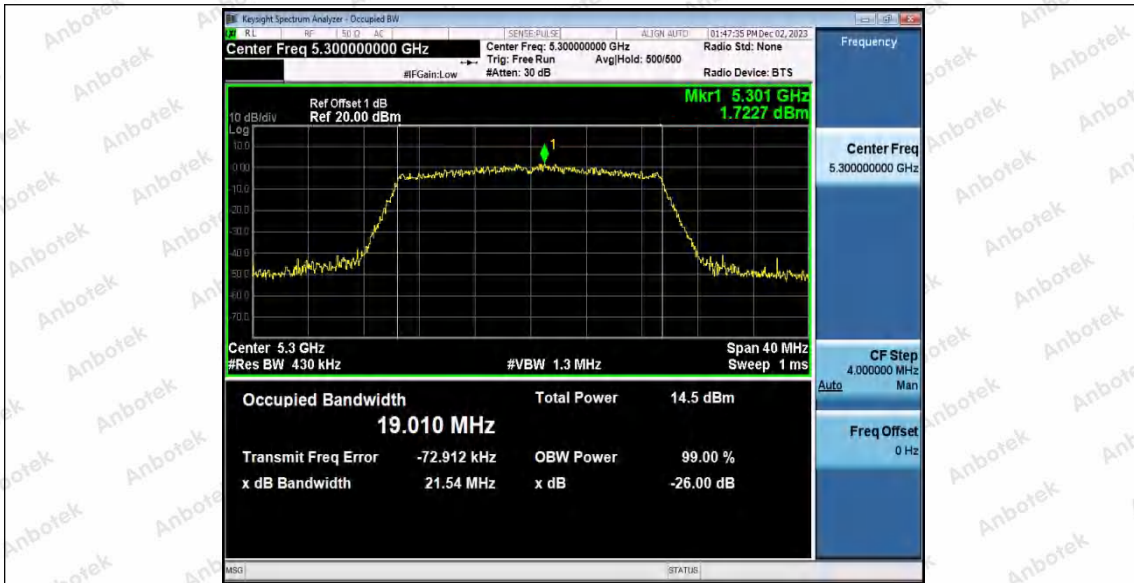

Shenzhen Anbotek Compliance Laboratory Limited

Address: 1/F., Building D, Sogood Science and Technology Park, Sanwei Community, Hangcheng Street, Bao'an District, Shenzhen, Guangdong, China.
Tel: (86) 0755-26066440 Fax: (86) 0755-26014772 Email: service@anbotek.com

Hotline 400-003-0500
www.anbotek.com.cn