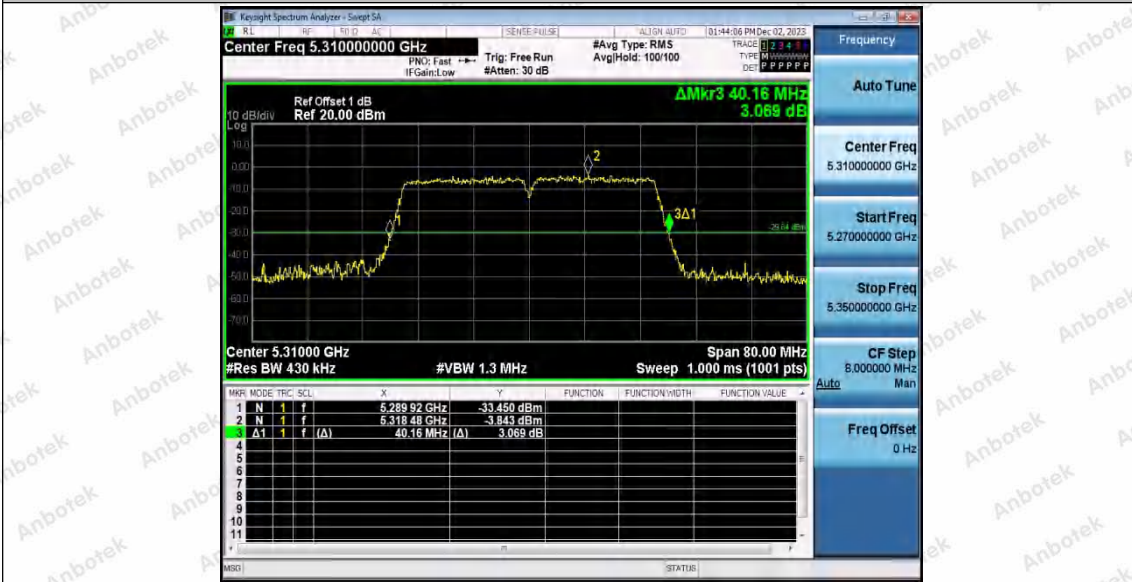

Hotline  
400-003-0500  
www.anbotek.com.cn

11AC40SISO\_Ant1\_5310

11AC40SISO\_Ant1\_5510