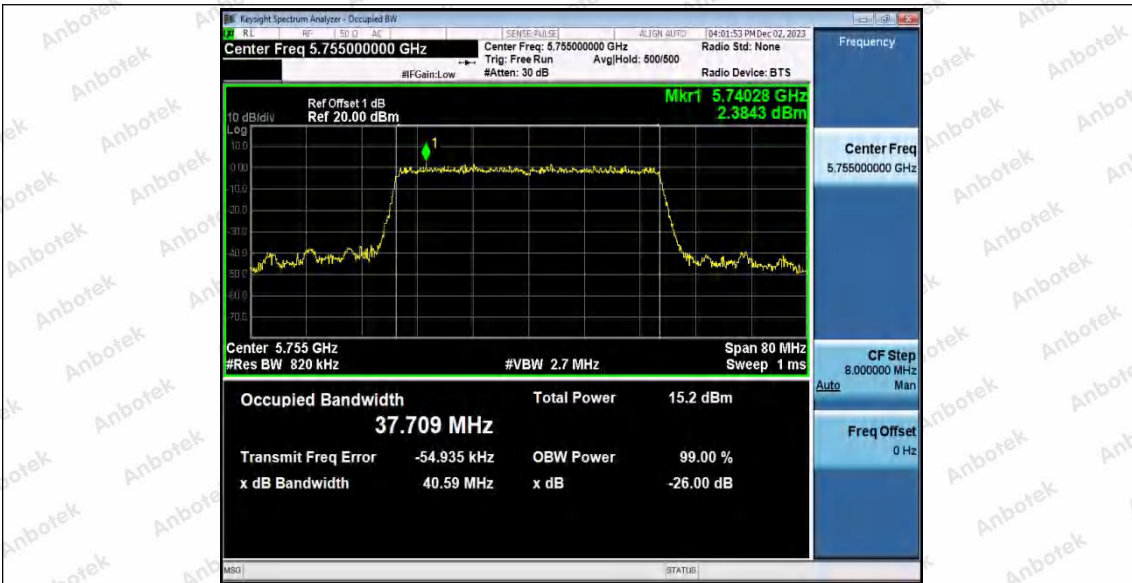

Shenzhen Anbotek Compliance Laboratory Limited

Address: 1/F., Building D, Sogood Science and Technology Park, Sanwei Community, Hangcheng Street, Bao'an District, Shenzhen, Guangdong, China.
Tel: (86) 0755-26066440 Fax: (86) 0755-26014772 Email: service@anbotek.com

Hotline 400-003-0500
www.anbotek.com.cn