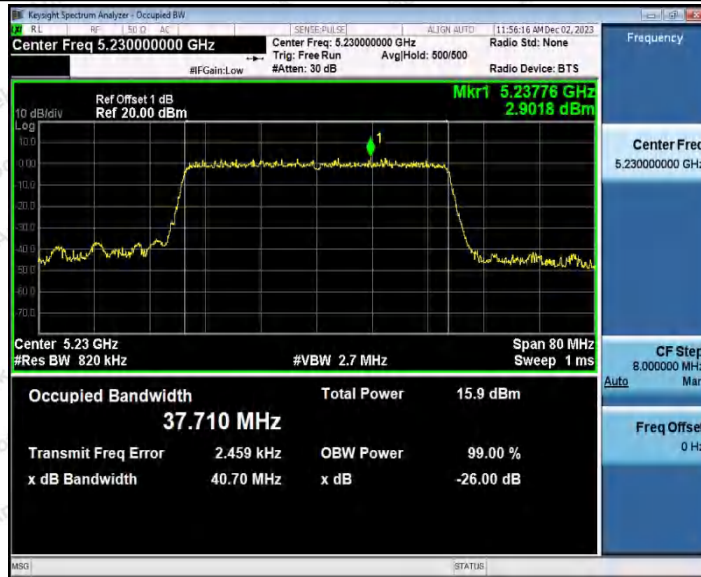

Hotline 400-003-0500  
www.anbotek.com.cn

11AX40SISO\_Ant1\_5190

11AX40SISO\_Ant1\_5230

11AX40SISO\_Ant1\_5270