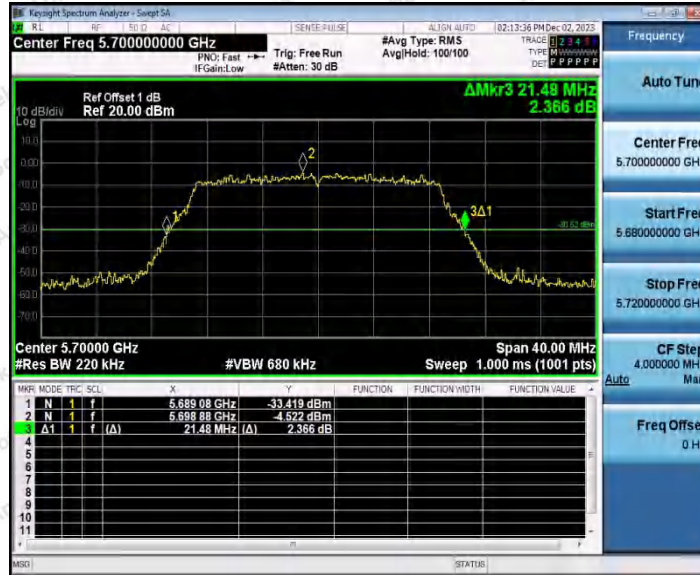

11AC20SISO_Ant1_5700

11AC20SISO_Ant1_5745

Shenzhen Anbotek Compliance Laboratory Limited

Address: 1/F., Building D, Sogood Science and Technology Park, Sanwei Community, Hangcheng Street, Bao'an District, Shenzhen, Guangdong, China.
Tel: (86) 0755-26066440 Fax: (86) 0755-26014772 Email: service@anbotek.com

Hotline
400-003-0500
www.anbotek.com.cn