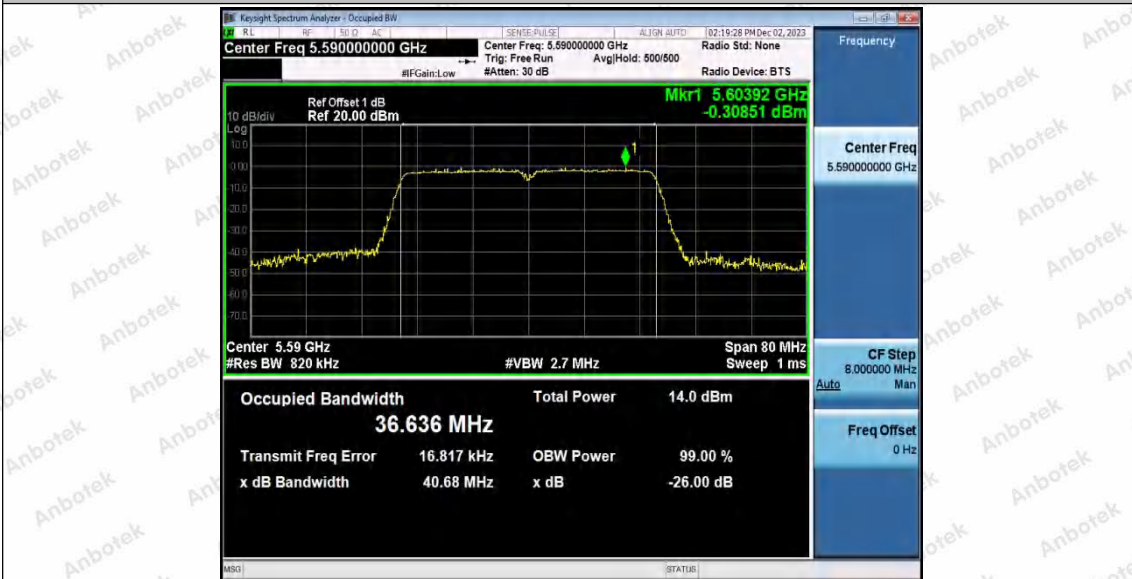

Hotline 400-003-0500  
 www.anbotek.com.cn

11AC40SISO\_Ant1\_5510

11AC40SISO\_Ant1\_5590