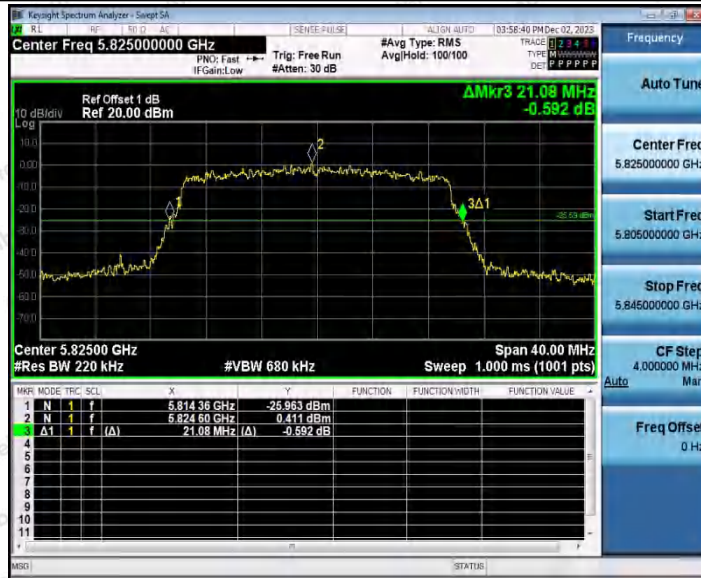

11AX20SISO_Ant1_5825