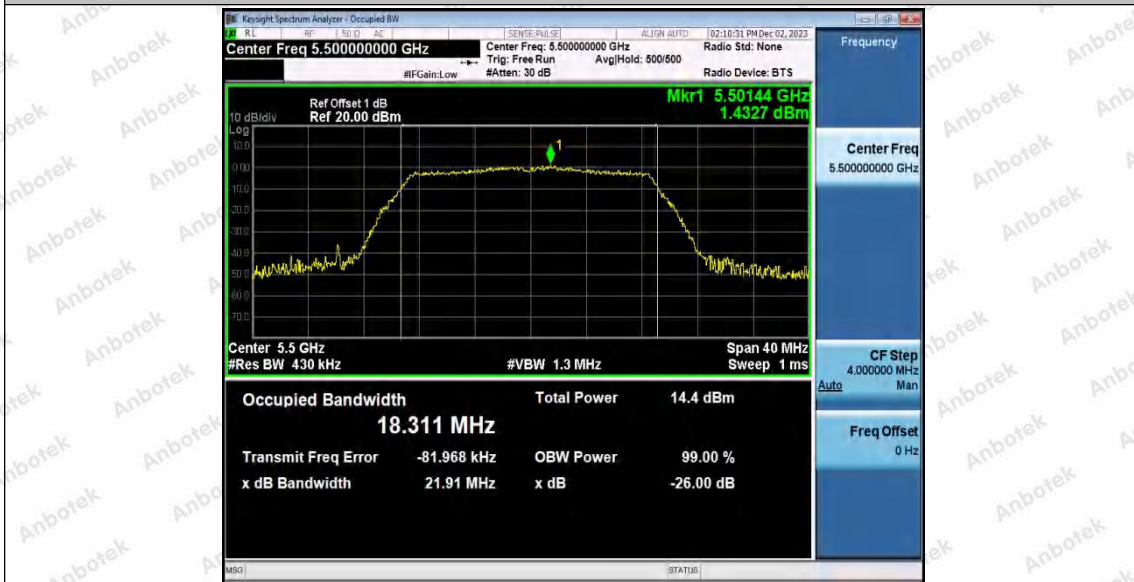

Hotline 400-003-0500  
 www.anbotek.com.cn

11AC20SISO\_Ant1\_5500

11AC20SISO\_Ant1\_5600