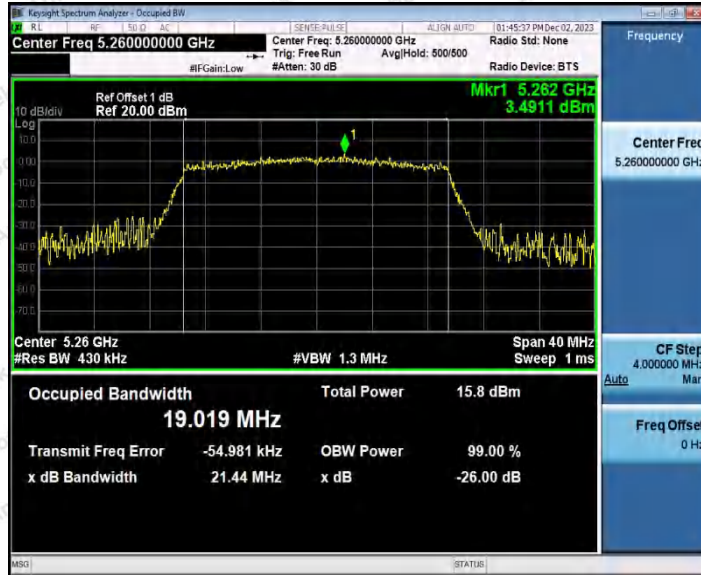

11AX20SISO_Ant1_5260

11AX20SISO_Ant1_5300

Shenzhen Anbotek Compliance Laboratory Limited

Address: 1/F., Building D, Sogood Science and Technology Park, Sanwei Community, Hangcheng Street, Bao'an District, Shenzhen, Guangdong, China.
Tel: (86) 0755-26066440 Fax: (86) 0755-26014772 Email: service@anbotek.com

Hotline
400-003-0500
www.anbotek.com.cn