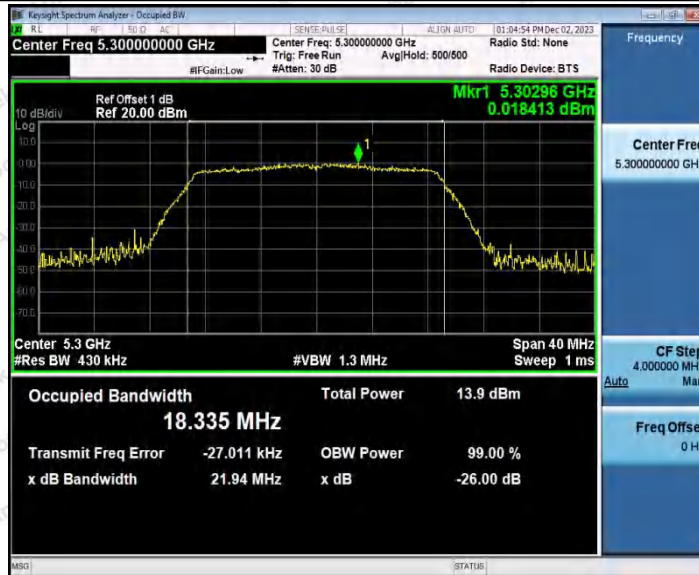

11AC20SISO_Ant1_5300

11AC20SISO_Ant1_5320

Shenzhen Anbotek Compliance Laboratory Limited

Address: 1/F., Building D, Sogood Science and Technology Park, Sanwei Community, Hangcheng Street, Bao'an District, Shenzhen, Guangdong, China.
Tel: (86) 0755-26066440 Fax: (86) 0755-26014772 Email: service@anbotek.com

Hotline 400-003-0500
www.anbotek.com.cn