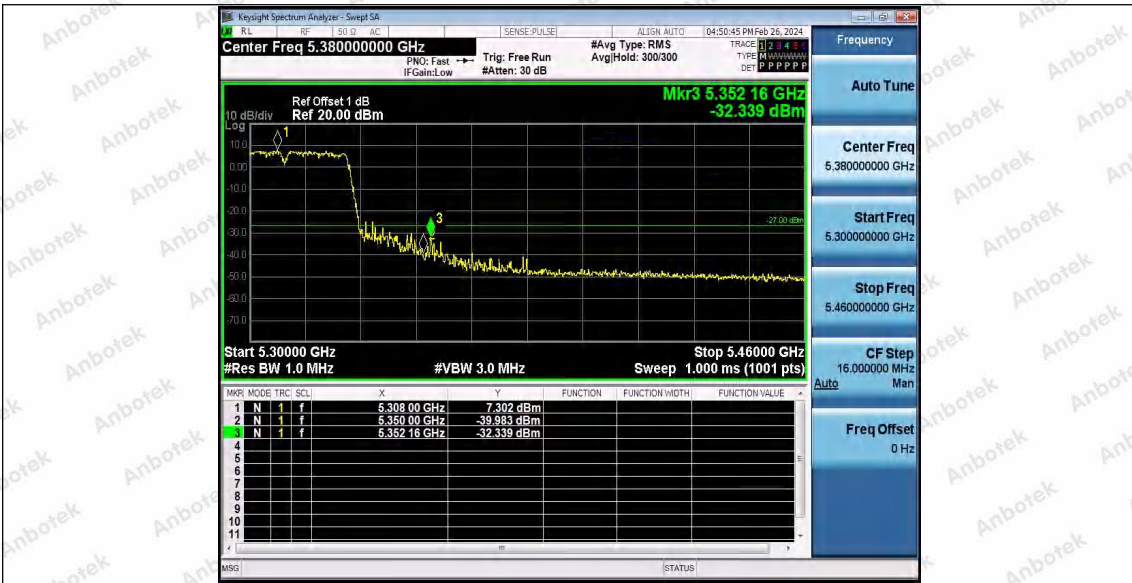

Hotline 400-003-0500  
www.anbotek.com.cn

11AC40SISO\_Ant1\_Low\_5510

11AC40SISO\_Ant1\_High\_5670