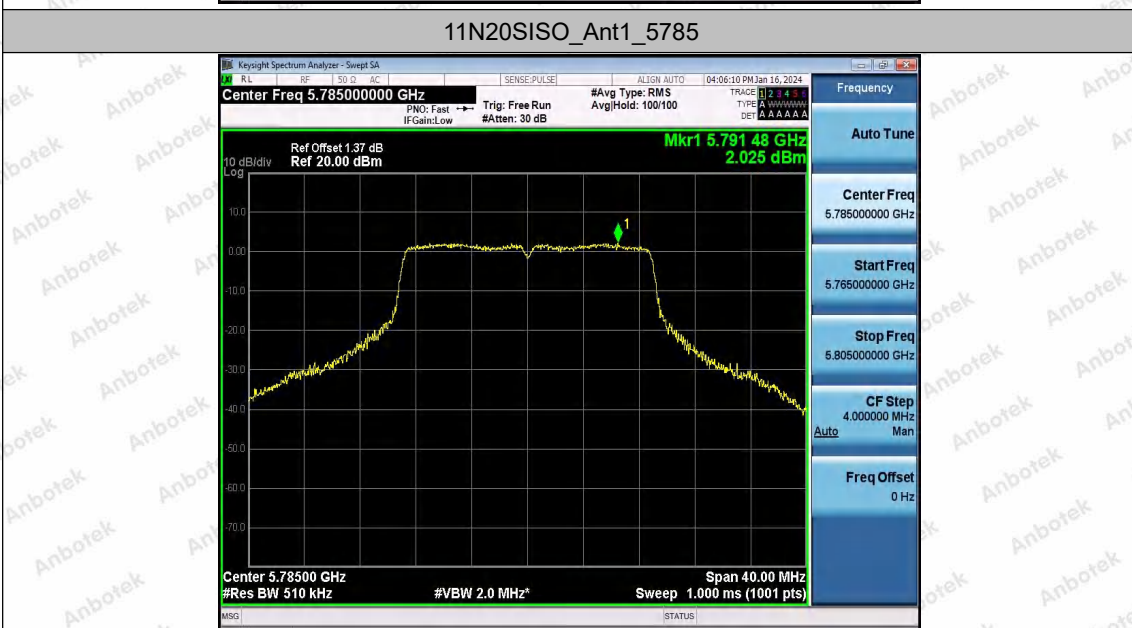

Shenzhen Anbotek Compliance Laboratory Limited

Address: 1/F., Building D, Sogood Science and Technology Park, Sanwei Community, Hangcheng Street, Bao'an District, Shenzhen, Guangdong, China.
Tel: (86) 0755-26066440 Fax: (86) 0755-26014772 Email: service@anbotek.com

Hotline: 400-003-0500
www.anbotek.com.cn