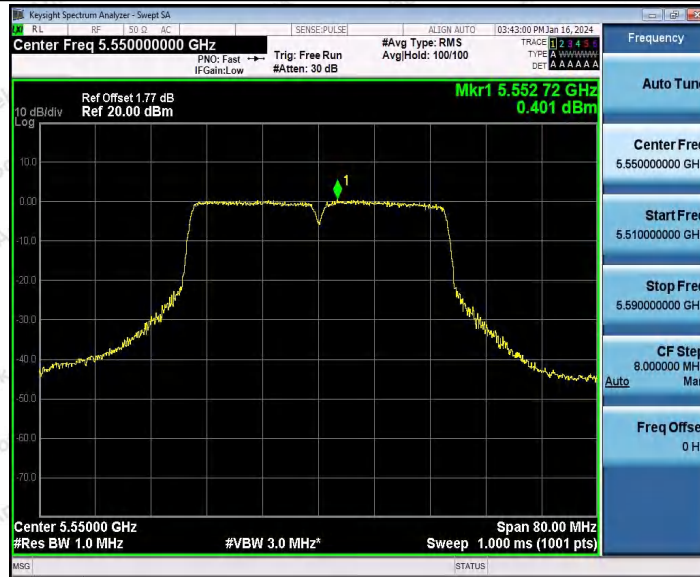

Hotline: 400-003-0500  
 www.anbotek.com.cn

11AC40SISO\_Ant1\_5510

11AC40SISO\_Ant1\_5550

11AC40SISO\_Ant1\_5670