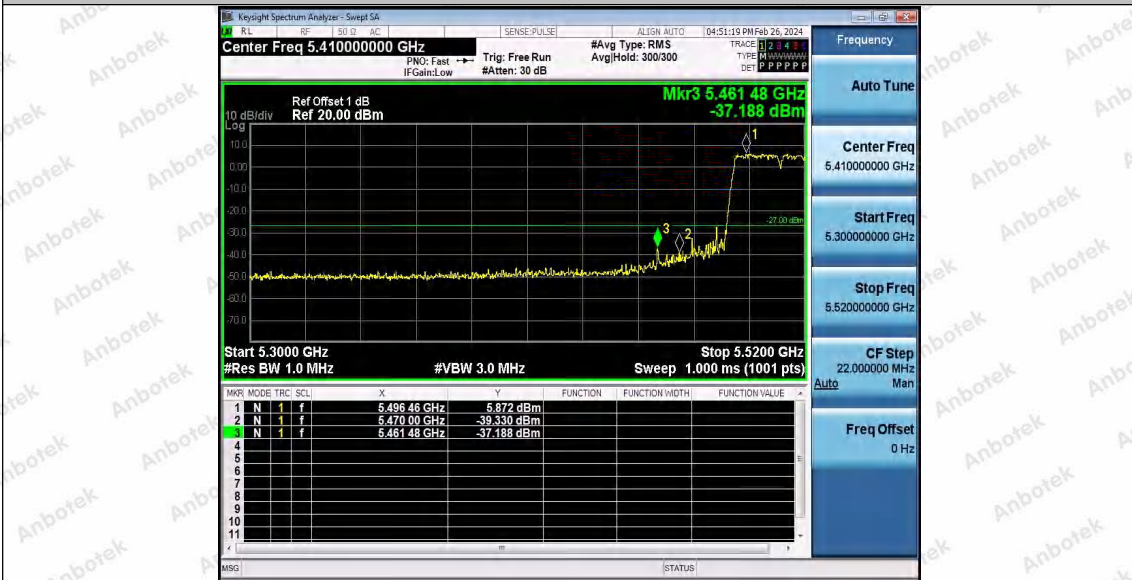

Hotline 400-003-0500  
www.anbotek.com.cn

11AC40SISO\_Ant1\_Low\_5510

11AC40SISO\_Ant1\_High\_5670