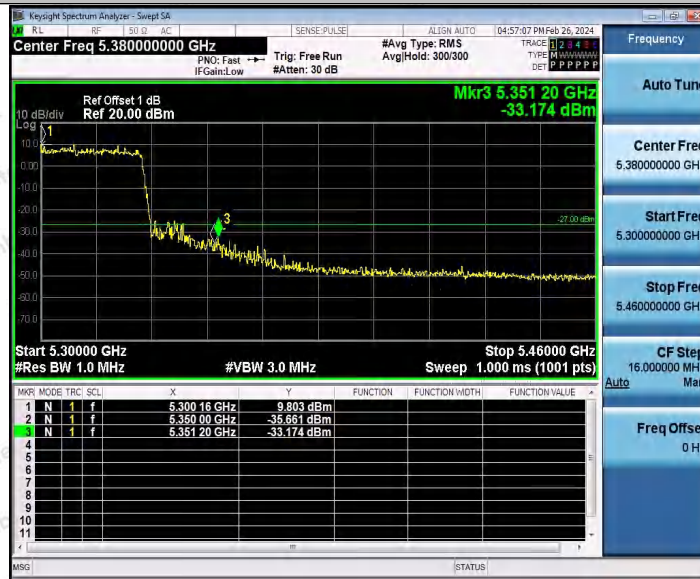

11AX40SISO_Ant1_High_5310