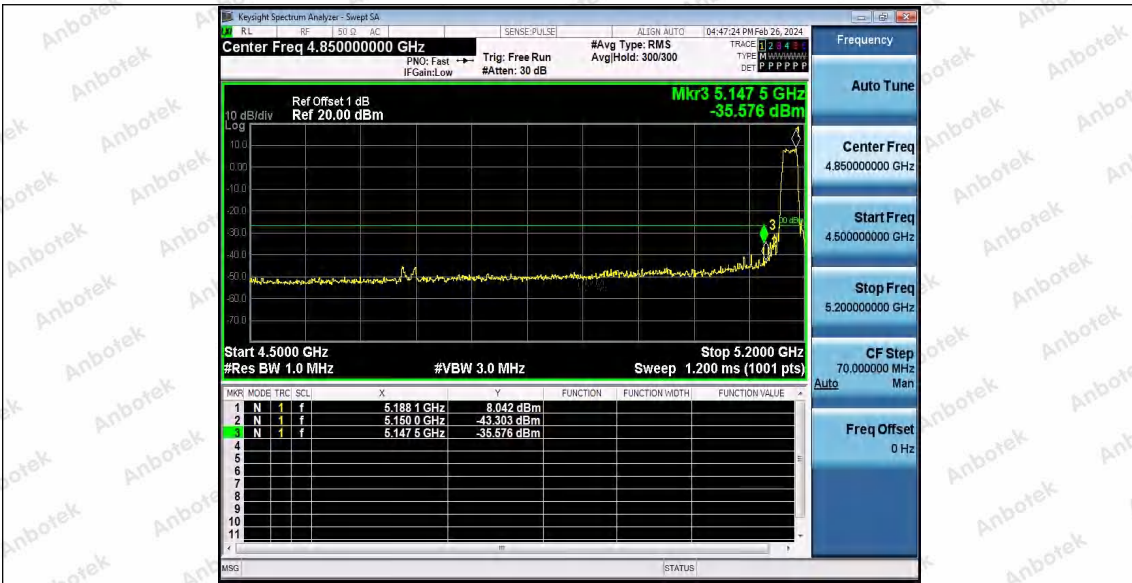

Shenzhen Anbotek Compliance Laboratory Limited

Address: 1/F., Building D, Sogood Science and Technology Park, Sanwei Community, Hangcheng Street, Bao'an District, Shenzhen, Guangdong, China.
Tel: (86) 0755-26066440 Fax: (86) 0755-26014772 Email: service@anbotek.com

Hotline 400-003-0500
www.anbotek.com.cn