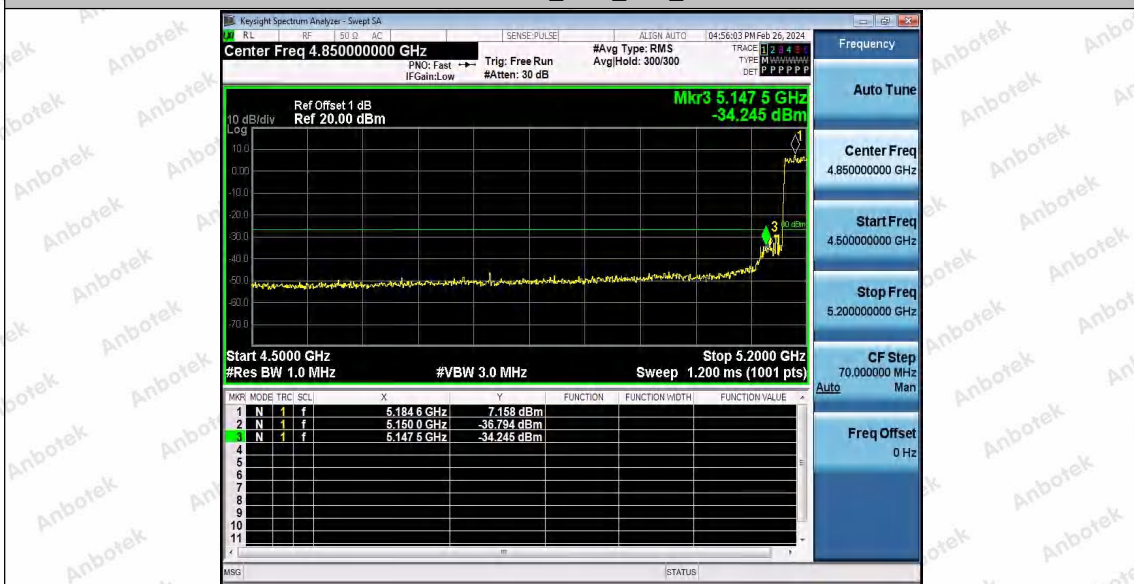

Hotline: 400-003-0500  
www.anbotek.com.cn

11AX20SISO\_Ant1\_High\_5700

11AX40SISO\_Ant1\_Low\_5190