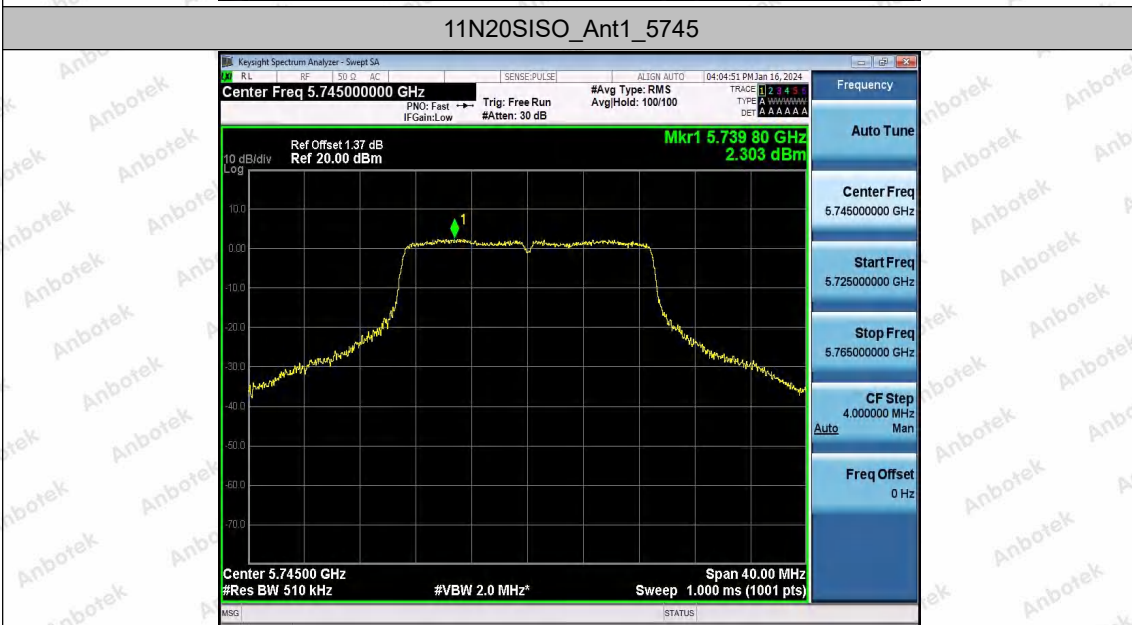

Shenzhen Anbotek Compliance Laboratory Limited

Address: 1/F., Building D, Sogood Science and Technology Park, Sanwei Community, Hangcheng Street, Bao'an District, Shenzhen, Guangdong, China.
Tel: (86) 0755-26066440 Fax: (86) 0755-26014772 Email: service@anbotek.com

Hotline: 400-003-0500
www.anbotek.com.cn