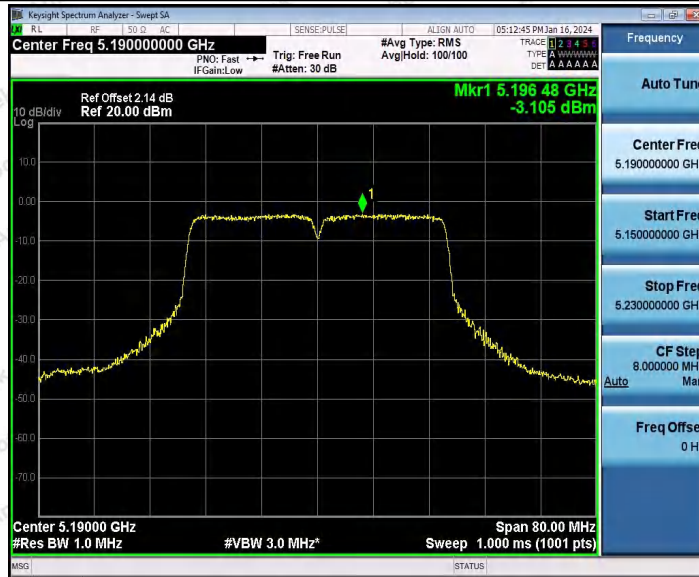

Hotline: 400-003-0500  
 www.anbotek.com.cn

11AC20SISO\_Ant1\_5700

11AC40SISO\_Ant1\_5190

11AC40SISO\_Ant1\_5230