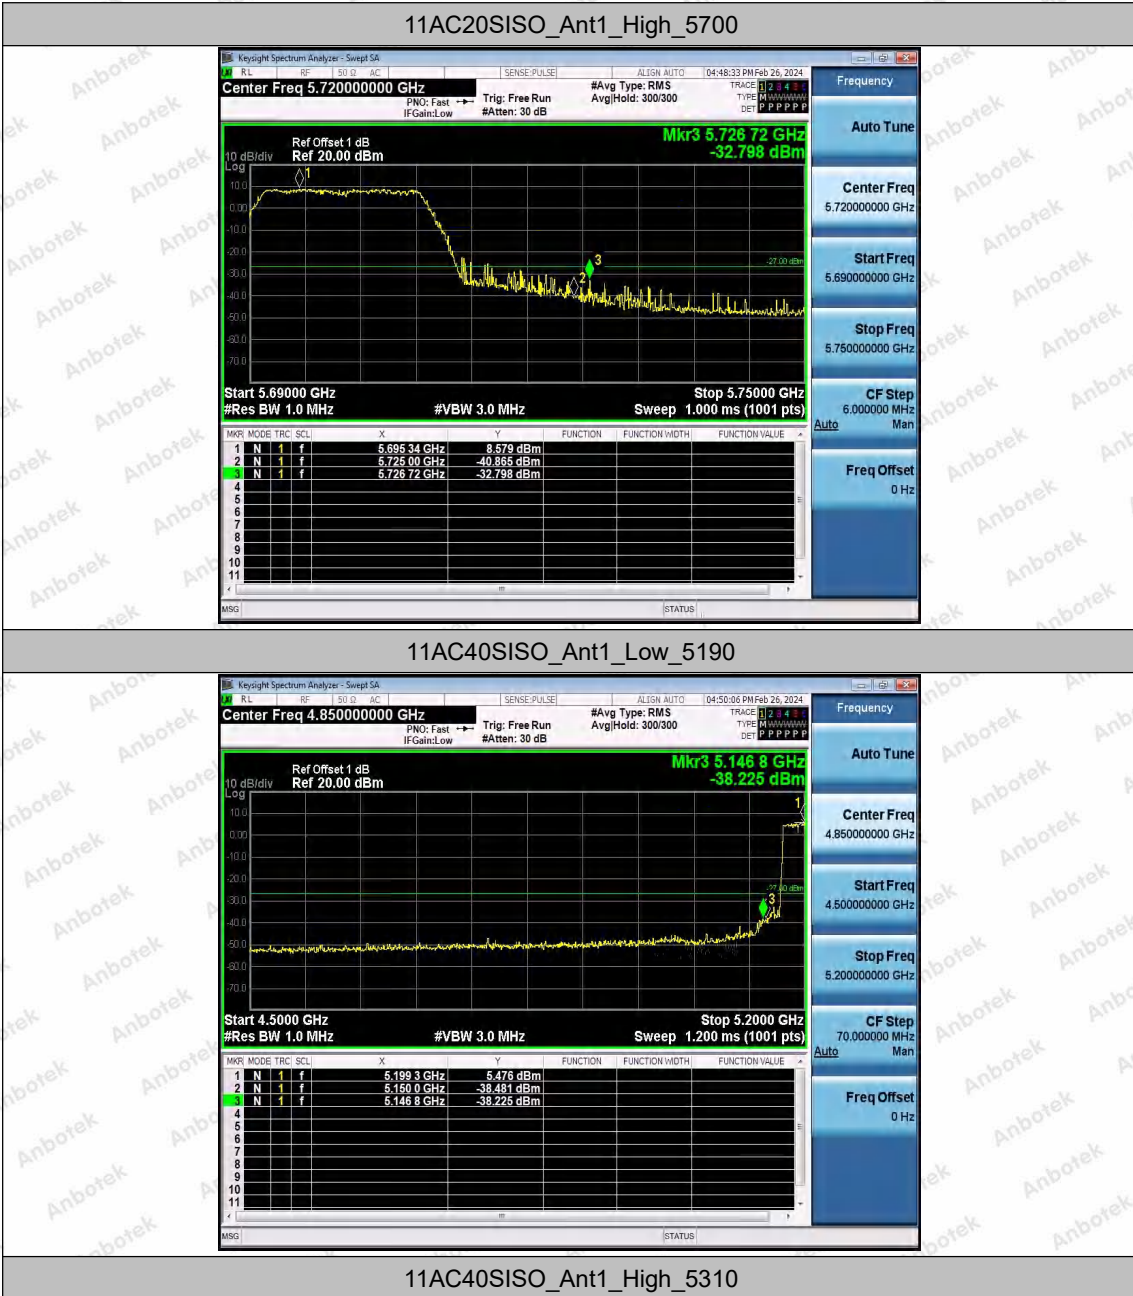

Shenzhen Anbotek Compliance Laboratory Limited

Address: 1/F., Building D, Sogood Science and Technology Park, Sanwei Community, Hangcheng Street, Bao'an District, Shenzhen, Guangdong, China.
Tel: (86) 0755-26066440 Fax: (86) 0755-26014772 Email: service@anbotek.com

Hotline 400-003-0500
www.anbotek.com.cn