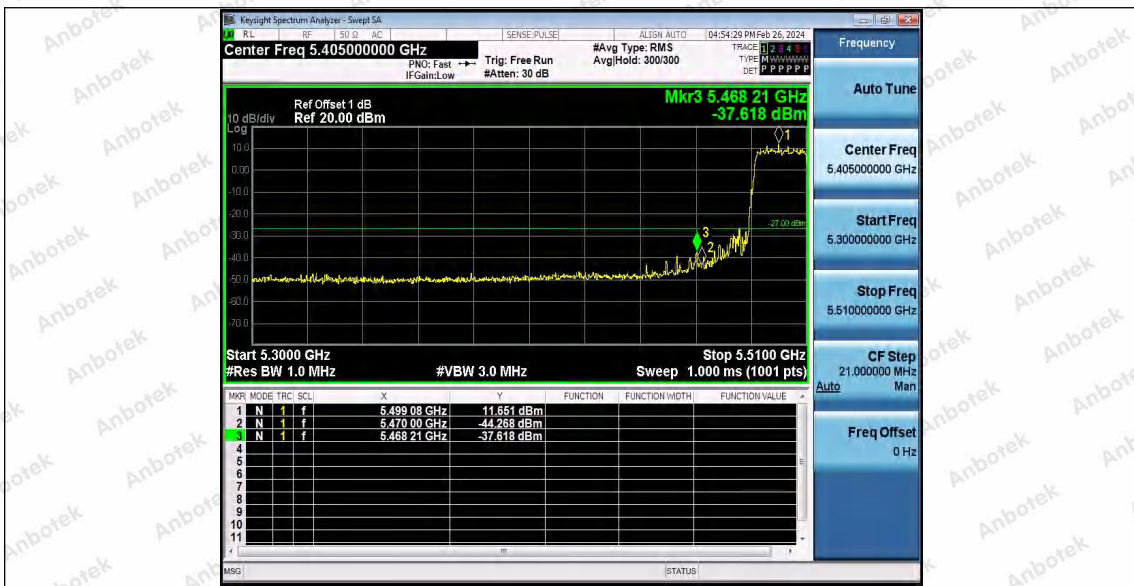

Shenzhen Anbotek Compliance Laboratory Limited

Address: 1/F., Building D, Sogood Science and Technology Park, Sanwei Community, Hangcheng Street, Bao'an District, Shenzhen, Guangdong, China.
Tel: (86) 0755-26066440 Fax: (86) 0755-26014772 Email: service@anbotek.com

Hotline 400-003-0500
www.anbotek.com.cn