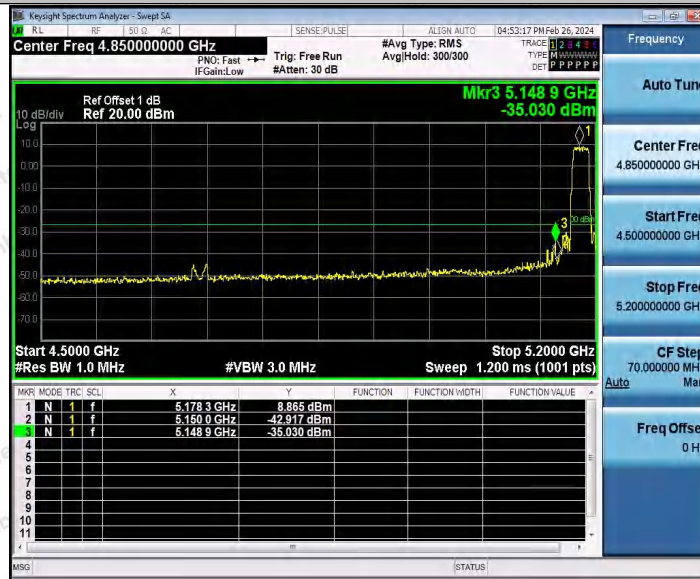

11AX20SISO_Ant1_Low_5180