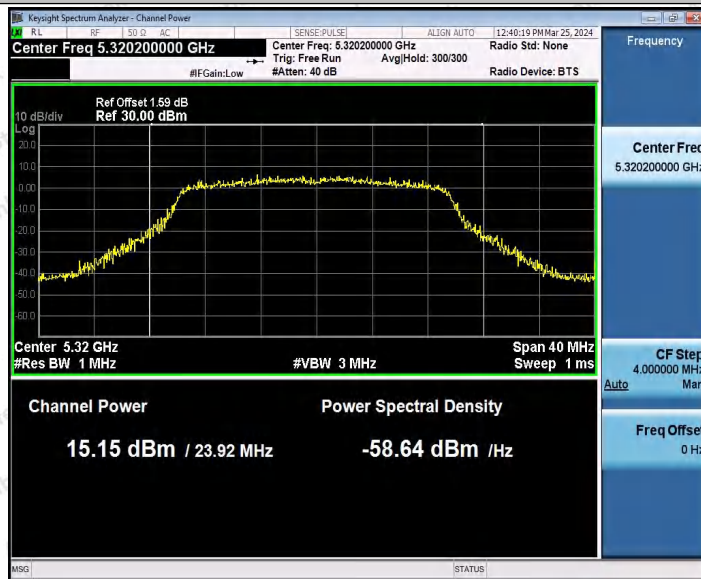

Hotline: 400-003-0500
 www.anbotek.com.cn

11AX20SISO_Ant1_5300

11AX20SISO_Ant1_5320

Shenzhen Anbotek Compliance Laboratory Limited

Address: 1/F., Building D, Sogood Science and Technology Park, Sanwei Community, Hangcheng Street, Bao'an District, Shenzhen, Guangdong, China.
Tel: (86) 0755-26066440 Fax: (86) 0755-26014772 Email: service@anbotek.com