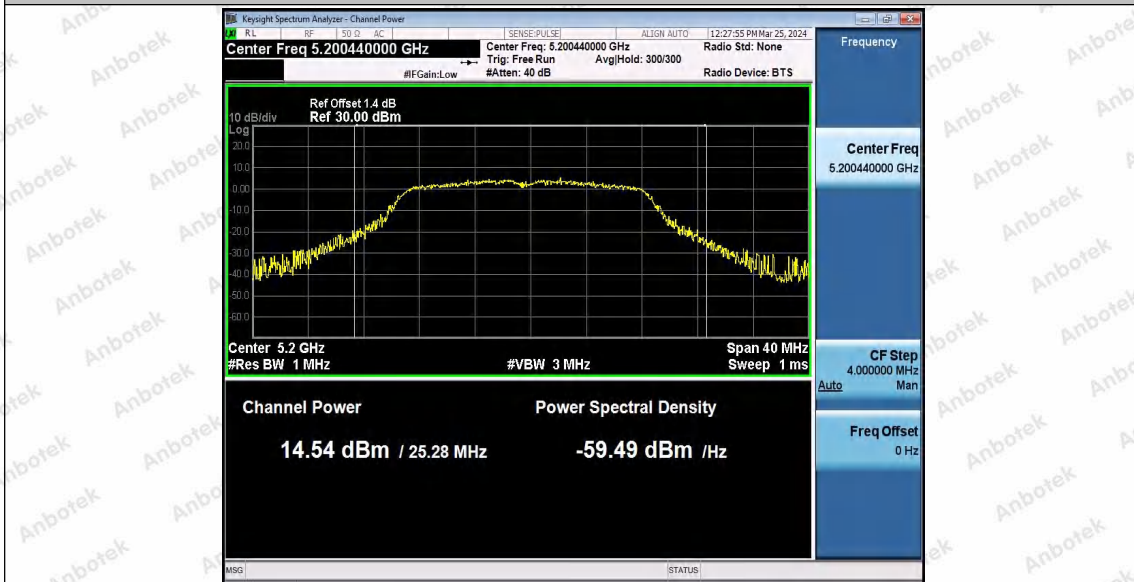

11N20SISO_Ant1_5240