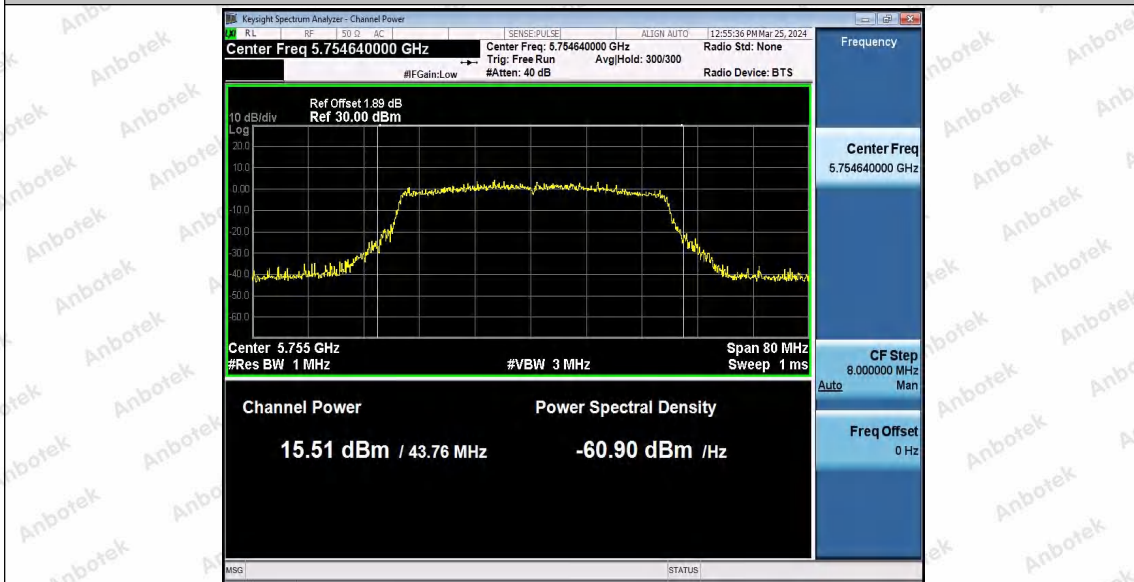

11AX40SISO_Ant1_5795