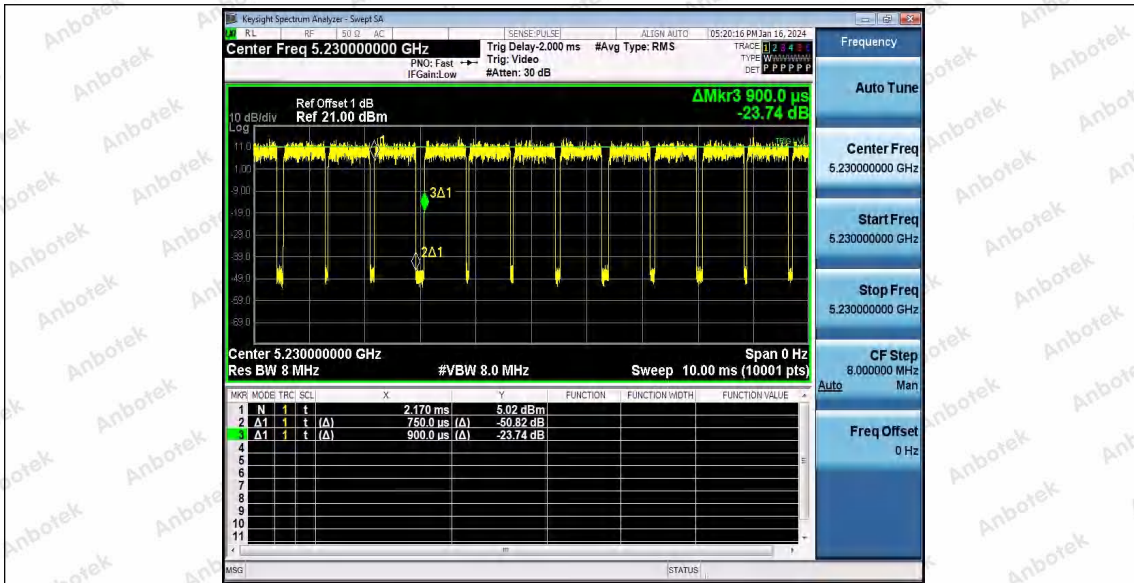

11AX40SISO_Ant1_5270