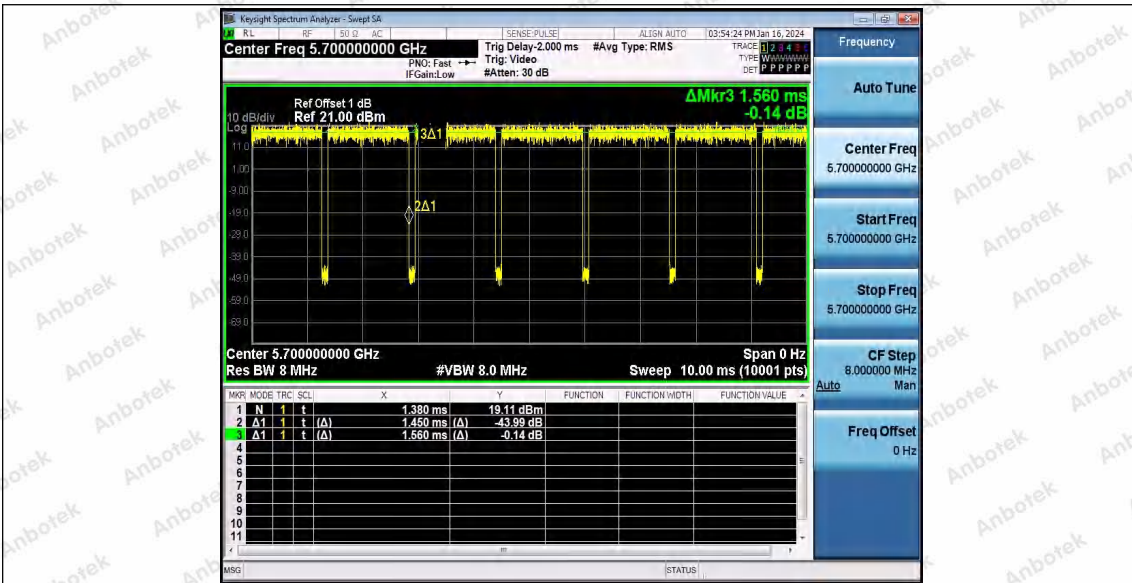

11AX20SISO_Ant1_5745