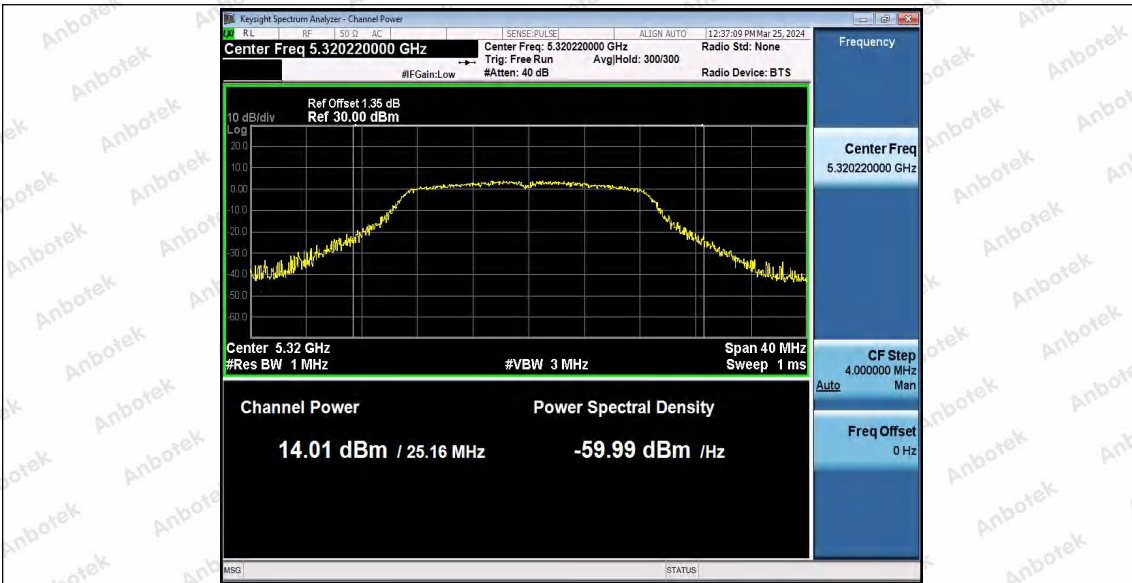

11N20SISO_Ant1_5500