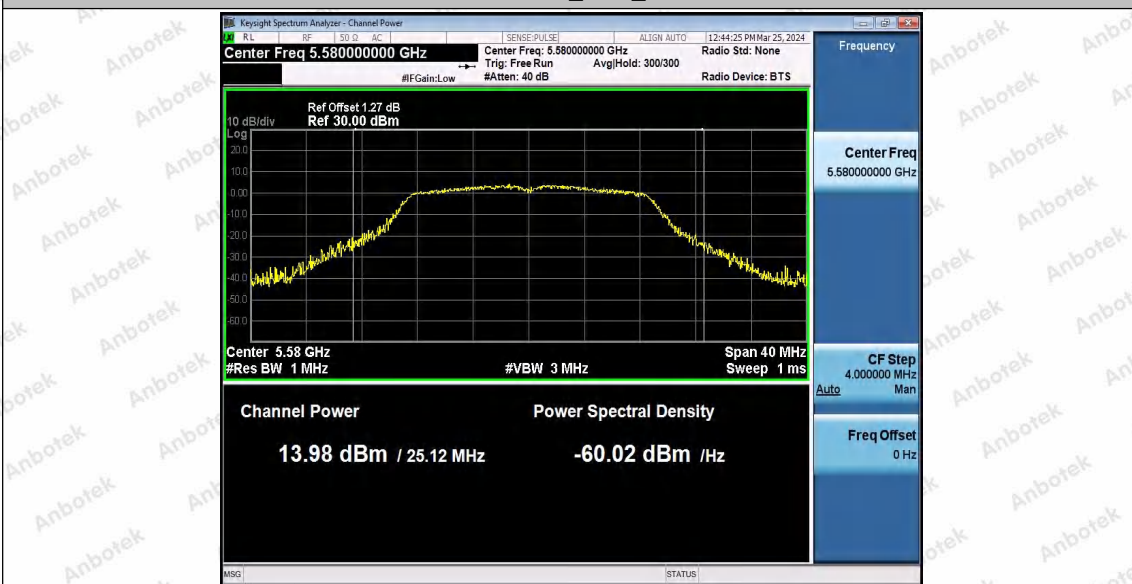

Hotline
400-003-0500
www.anbotek.com.cn

11N20SISO_Ant1_5500

11N20SISO_Ant1_5580

Shenzhen Anbotek Compliance Laboratory Limited

Address: 1/F., Building D, Sogood Science and Technology Park, Sanwei Community, Hangcheng Street, Bao'an District, Shenzhen, Guangdong, China.
Tel: (86) 0755-26066440 Fax: (86) 0755-26014772 Email: service@anbotek.com