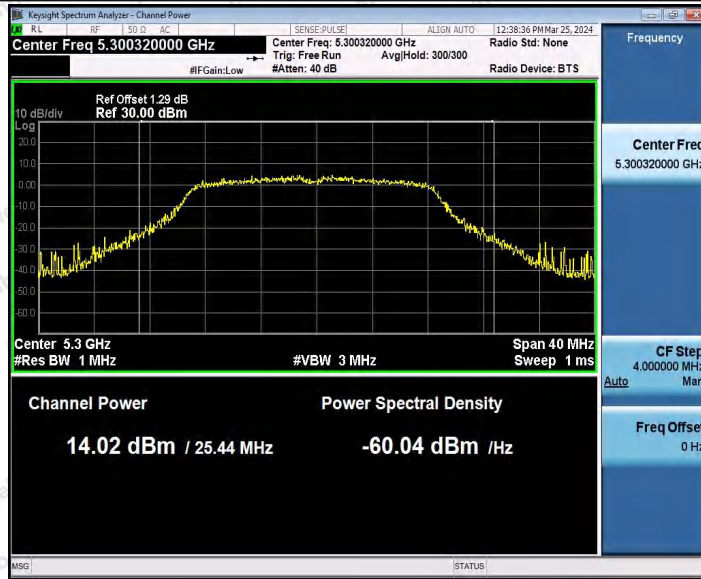

11AC20SISO_Ant1_5320