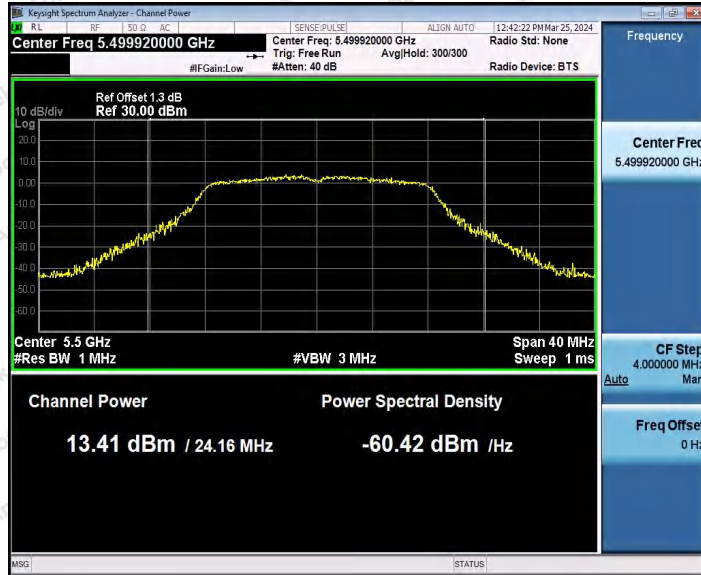

11A_Ant1_5500

11A_Ant1_5580

Shenzhen Anbotek Compliance Laboratory Limited

Address: 1/F., Building D, Sogood Science and Technology Park, Sanwei Community, Hangcheng Street, Bao'an District, Shenzhen, Guangdong, China.
Tel: (86) 0755-26066440 Fax: (86) 0755-26014772 Email: service@anbotek.com

Hotline
400-003-0500
www.anbotek.com.cn