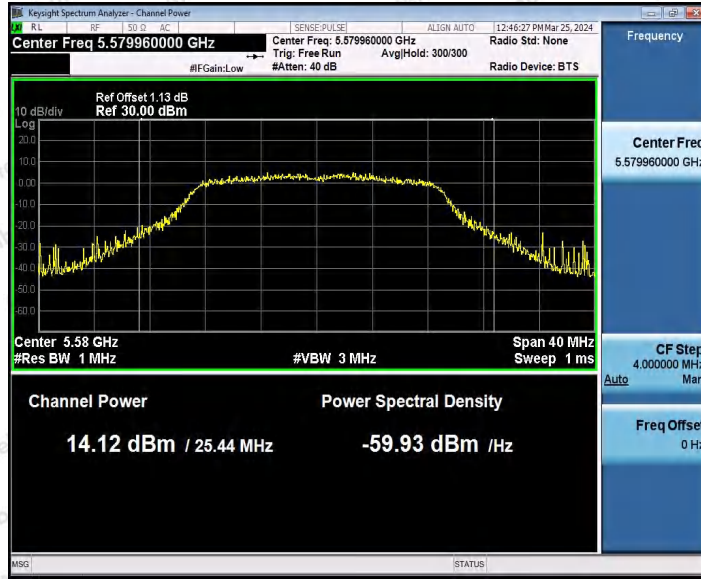

11AC20SISO_Ant1_5580