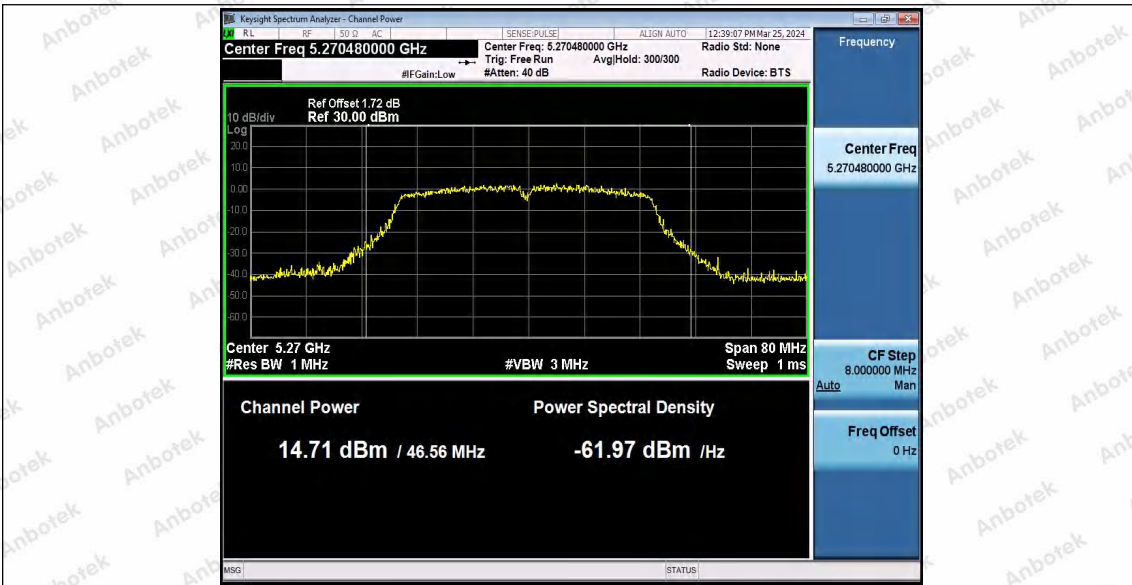

Shenzhen Anbotek Compliance Laboratory Limited

Address: 1/F., Building D, Sogood Science and Technology Park, Sanwei Community, Hangcheng Street, Bao'an District, Shenzhen, Guangdong, China.
Tel: (86) 0755-26066440 Fax: (86) 0755-26014772 Email: service@anbotek.com

Hotline: 400-003-0500
www.anbotek.com.cn