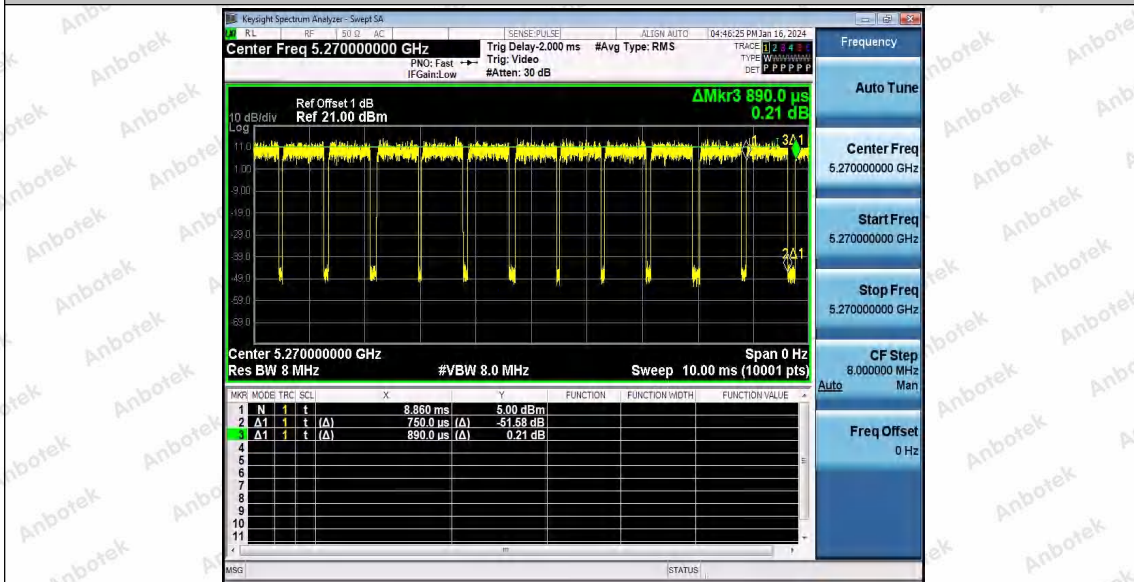

11AX40SISO_Ant1_5310