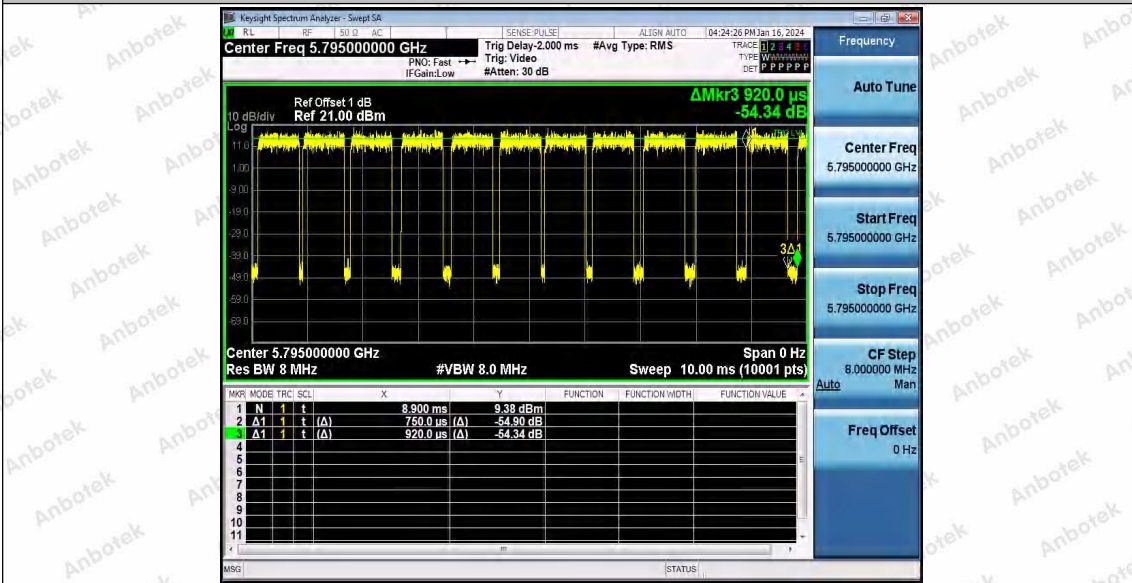

Shenzhen Anbotek Compliance Laboratory Limited

Address: 1/F., Building D, Sogood Science and Technology Park, Sanwei Community, Hangcheng Street, Bao'an District, Shenzhen, Guangdong, China.
Tel: (86) 0755-26066440 Fax: (86) 0755-26014772 Email: service@anbotek.com

Hotline 400-003-0500
www.anbotek.com.cn