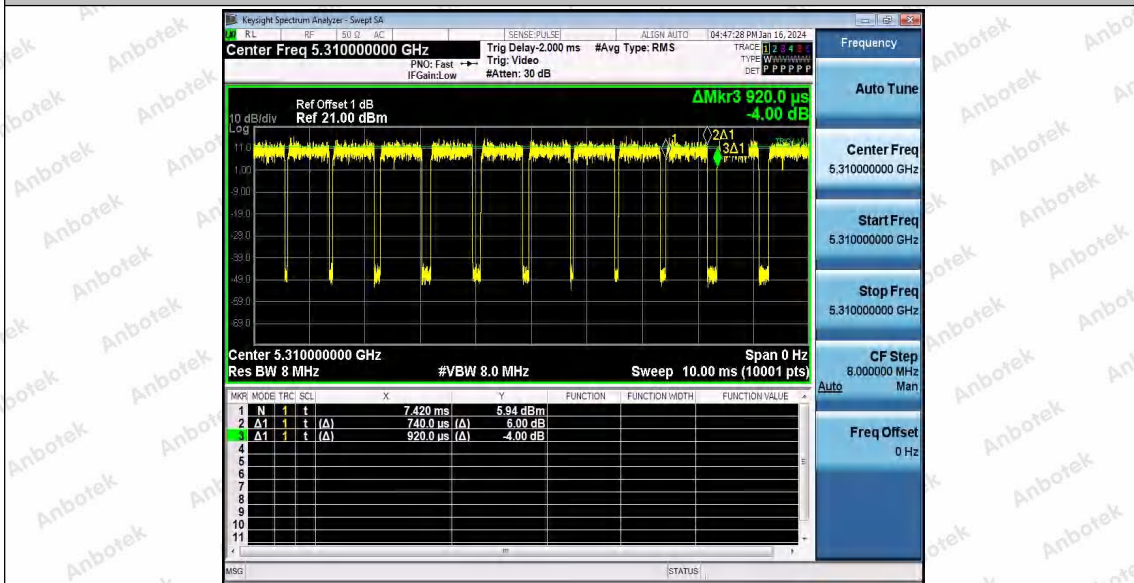

Hotline 400-003-0500
 www.anbotek.com.cn

11AX40SISO_Ant1_5270

11AX40SISO_Ant1_5310

Shenzhen Anbotek Compliance Laboratory Limited

Address: 1/F., Building D, Sogood Science and Technology Park, Sanwei Community, Hangcheng Street, Bao'an District, Shenzhen, Guangdong, China.
Tel: (86) 0755-26066440 Fax: (86) 0755-26014772 Email: service@anbotek.com