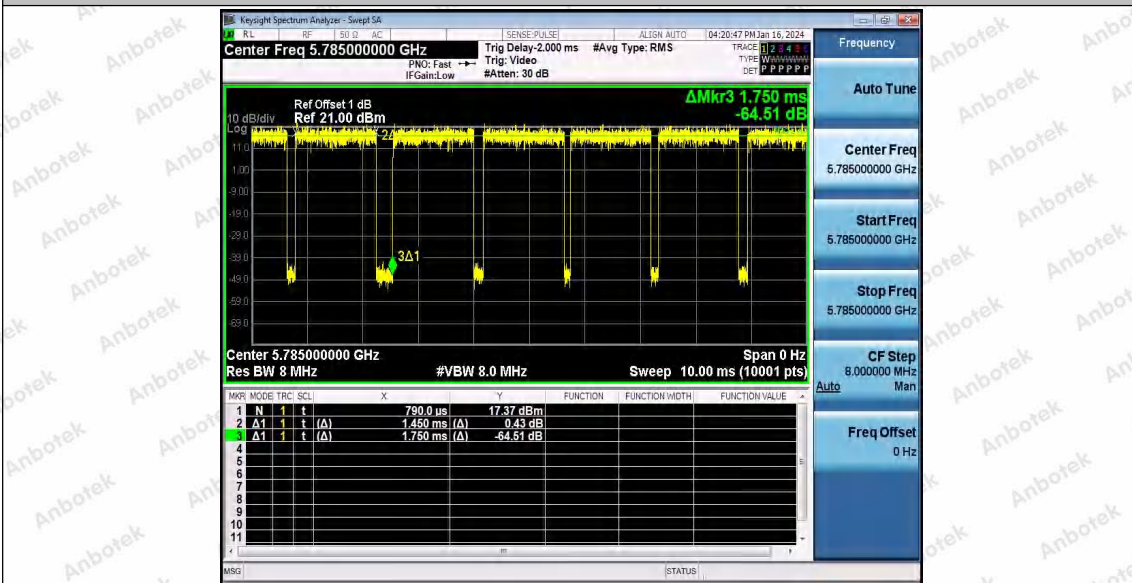

Hotline: 400-003-0500
 www.anbotek.com.cn

11AX20SISO_Ant1_5745

11AX20SISO_Ant1_5785

Shenzhen Anbotek Compliance Laboratory Limited

Address: 1/F., Building D, Sogood Science and Technology Park, Sanwei Community, Hangcheng Street, Bao'an District, Shenzhen, Guangdong, China.
Tel: (86) 0755-26066440 Fax: (86) 0755-26014772 Email: service@anbotek.com