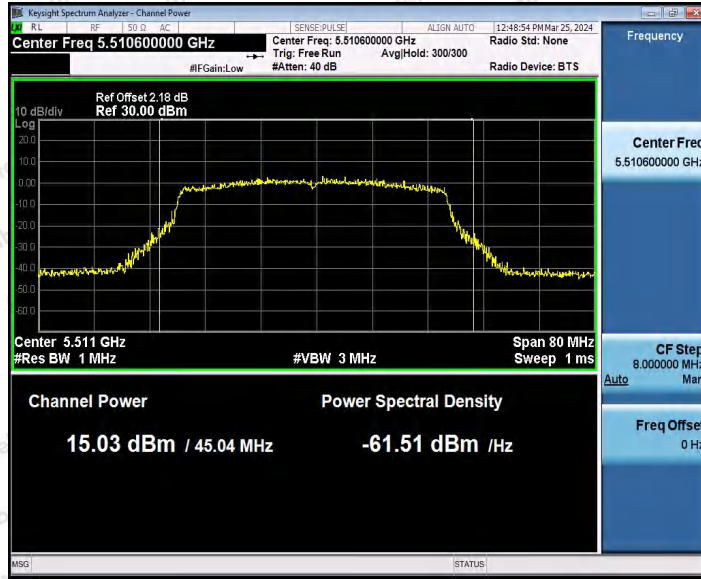

11AX40SISO_Ant1_5510