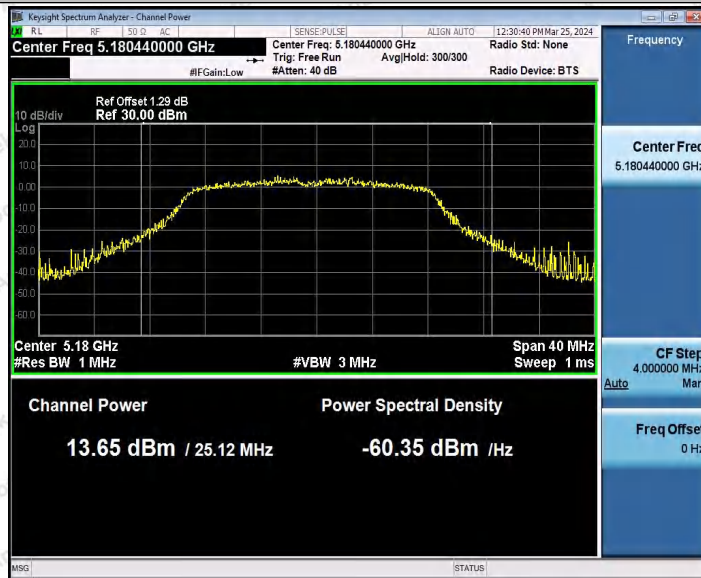

11AC20SISO_Ant1_5200