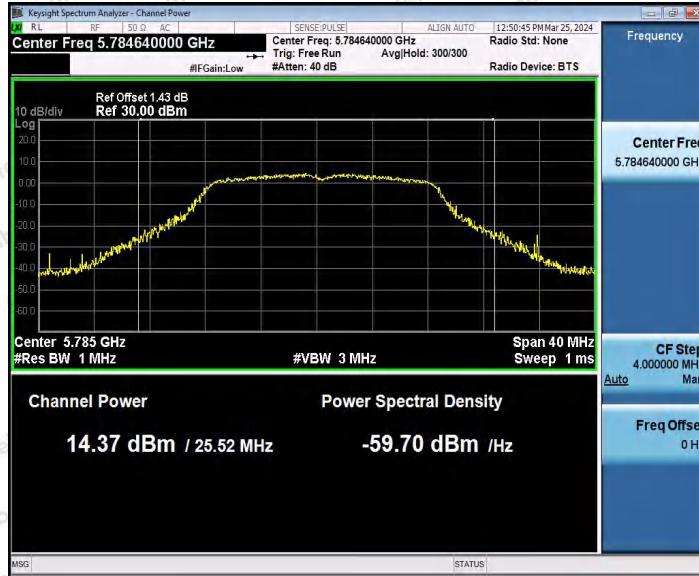

11A_Ant1_5785