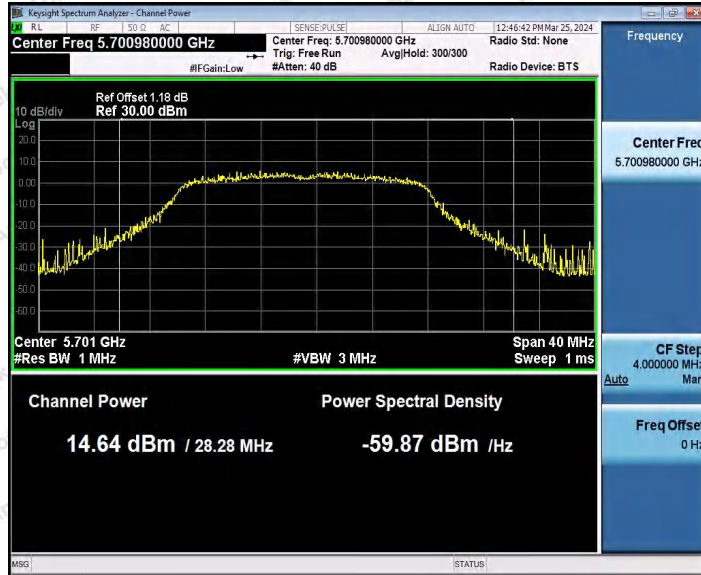

11AC20SISO_Ant1_5700

11AC20SISO_Ant1_5745

Shenzhen Anbotek Compliance Laboratory Limited

Address: 1/F., Building D, Sogood Science and Technology Park, Sanwei Community, Hangcheng Street, Bao'an District, Shenzhen, Guangdong, China.
Tel: (86) 0755-26066440 Fax: (86) 0755-26014772 Email: service@anbotek.com

Hotline
400-003-0500
www.anbotek.com.cn