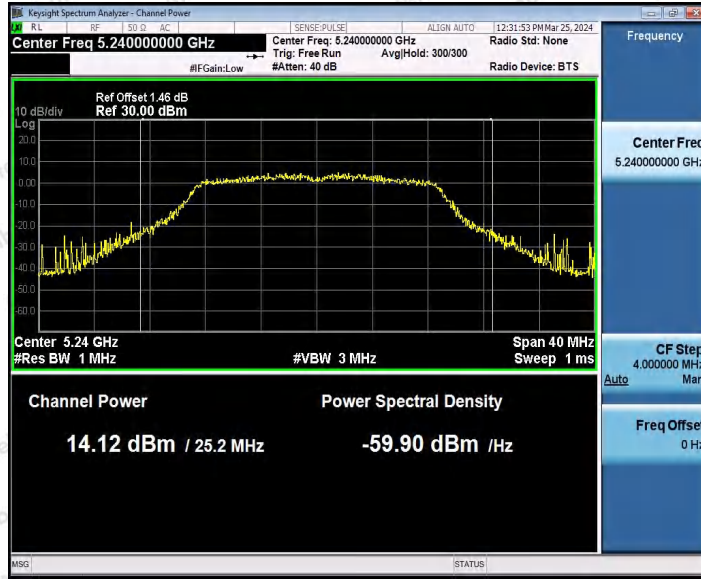

11AC20SISO_Ant1_5240