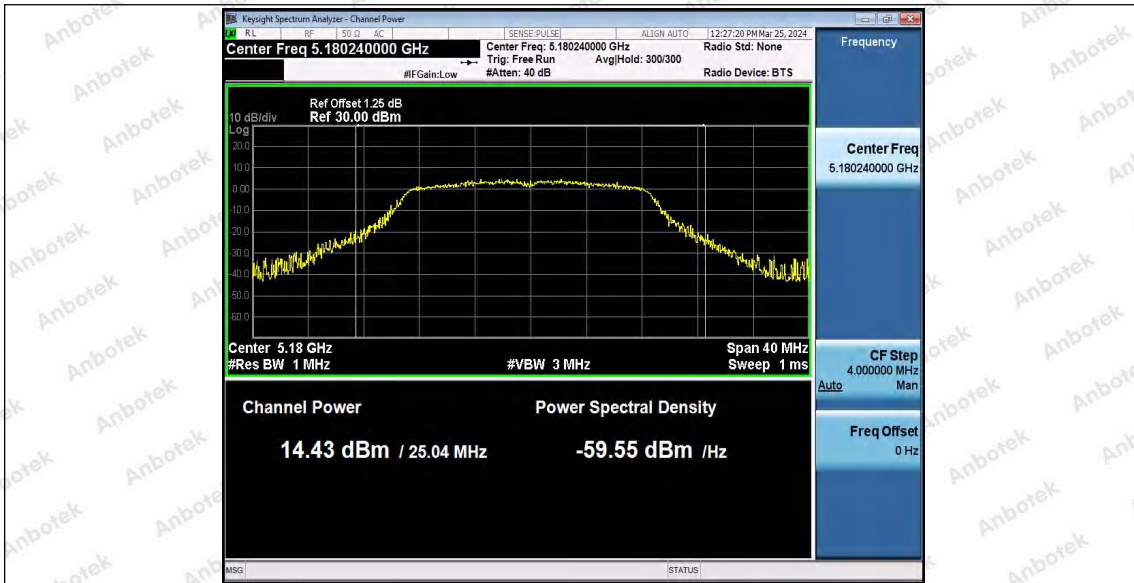

11N20SISO_Ant1_5200