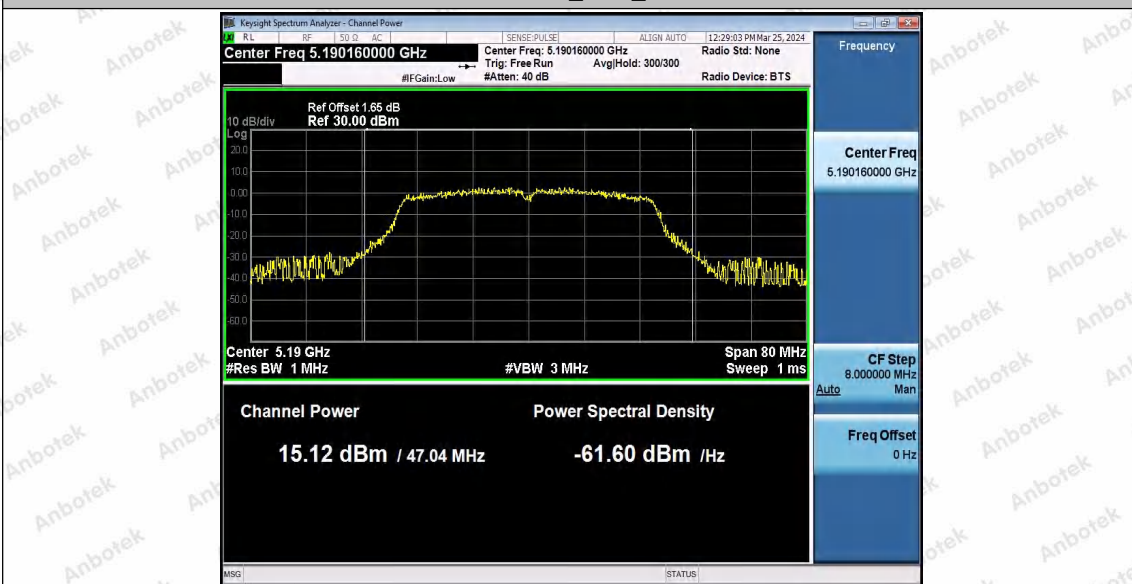

Hotline
 400-003-0500
 www.anbotek.com.cn

11N20SISO_Ant1_5825

11N40SISO_Ant1_5190

Shenzhen Anbotek Compliance Laboratory Limited

Address: 1/F., Building D, Sogood Science and Technology Park, Sanwei Community, Hangcheng Street, Bao'an District, Shenzhen, Guangdong, China.
 Tel: (86) 0755-26066440 Fax: (86) 0755-26014772 Email: service@anbotek.com