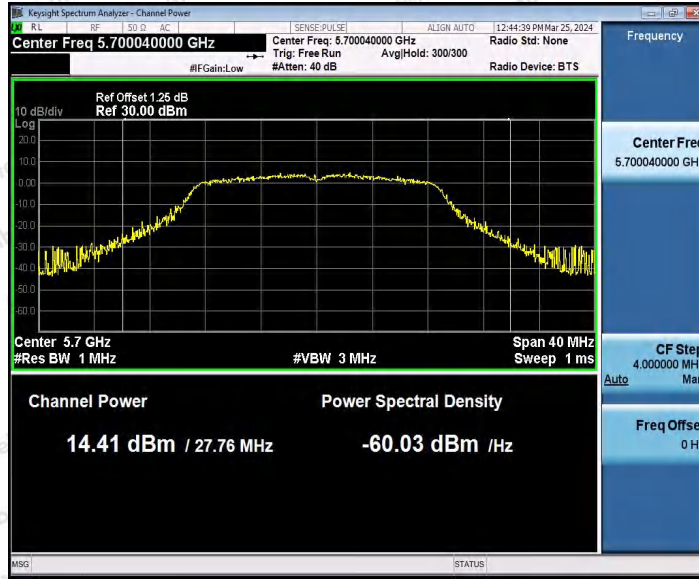

11N20SISO_Ant1_5700