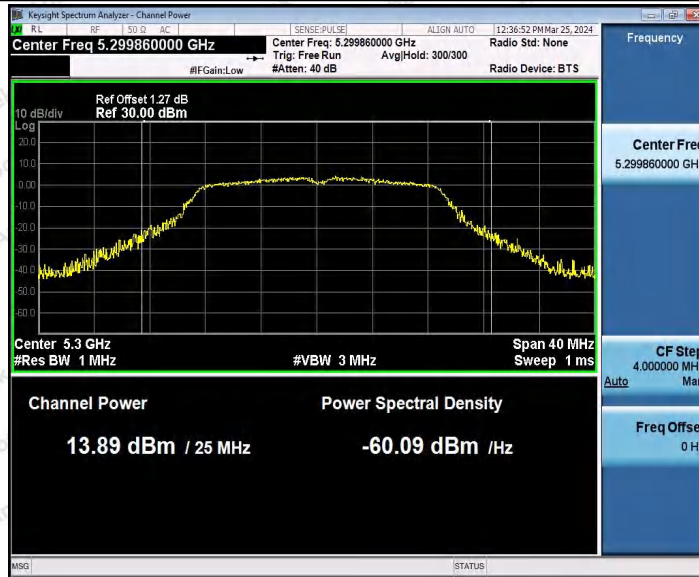

11N20SISO_Ant1_5300

11N20SISO_Ant1_5320

Shenzhen Anbotek Compliance Laboratory Limited

Address: 1/F., Building D, Sogood Science and Technology Park, Sanwei Community, Hangcheng Street, Bao'an District, Shenzhen, Guangdong, China.
Tel: (86) 0755-26066440 Fax: (86) 0755-26014772 Email: service@anbotek.com

Hotline
400-003-0500
www.anbotek.com.cn