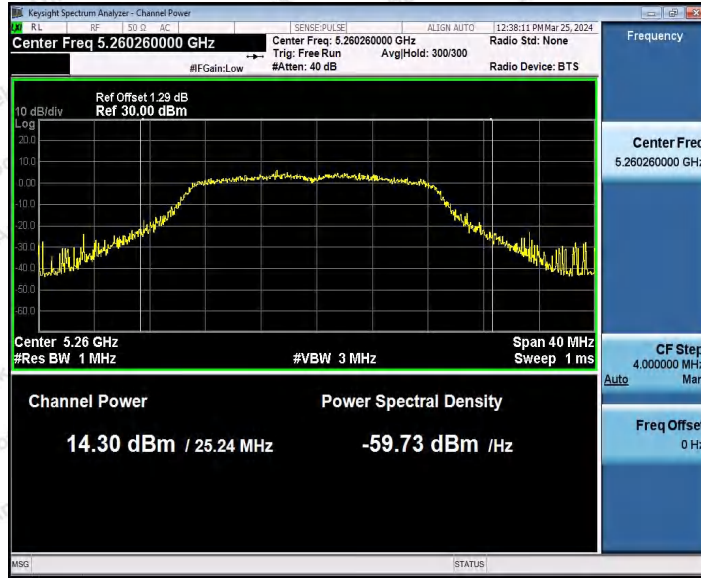

11AC20SISO_Ant1_5260

11AC20SISO_Ant1_5300

Shenzhen Anbotek Compliance Laboratory Limited

Address: 1/F., Building D, Sogood Science and Technology Park, Sanwei Community, Hangcheng Street, Bao'an District, Shenzhen, Guangdong, China.
Tel: (86) 0755-26066440 Fax: (86) 0755-26014772 Email: service@anbotek.com

Hotline: 400-003-0500
www.anbotek.com.cn