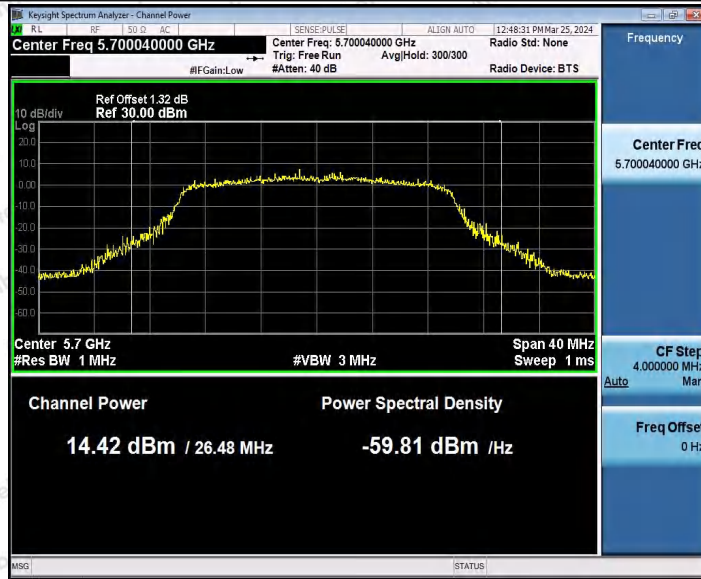

11AX20SISO_Ant1_5745