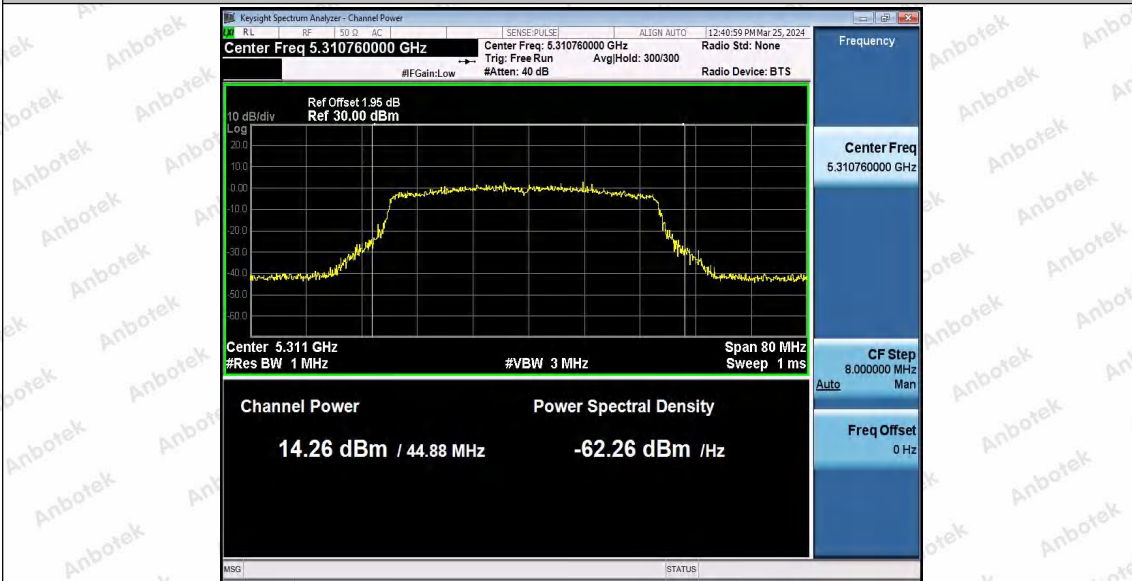

Shenzhen Anbotek Compliance Laboratory Limited

Address: 1/F., Building D, Sogood Science and Technology Park, Sanwei Community, Hangcheng Street, Bao'an District, Shenzhen, Guangdong, China.
Tel: (86) 0755-26066440 Fax: (86) 0755-26014772 Email: service@anbotek.com

Hotline: 400-003-0500
www.anbotek.com.cn