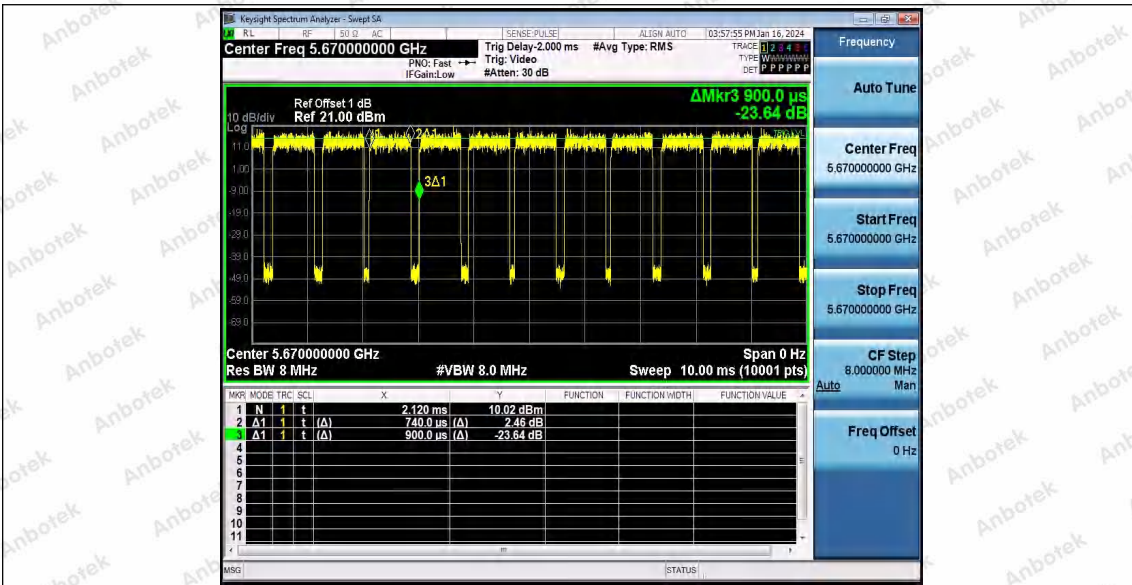

11AX40SISO_Ant1_5755