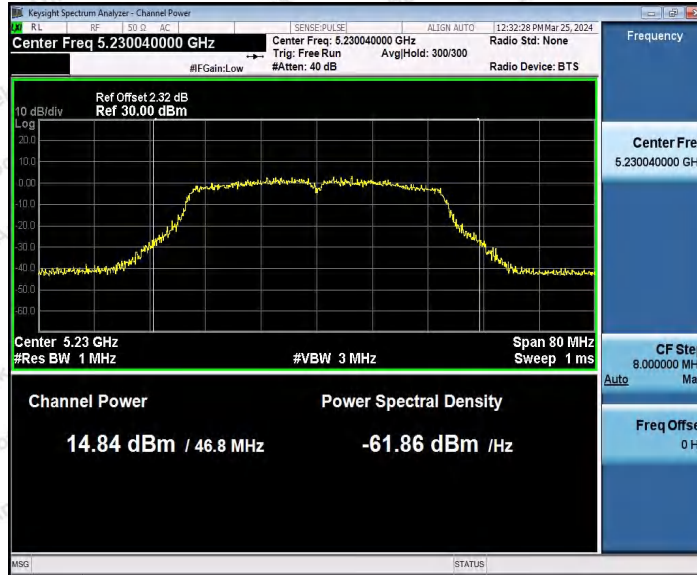

11AC40SISO_Ant1_5230

11AC40SISO_Ant1_5270

Shenzhen Anbotek Compliance Laboratory Limited

Address: 1/F., Building D, Sogood Science and Technology Park, Sanwei Community, Hangcheng Street, Bao'an District, Shenzhen, Guangdong, China.
Tel: (86) 0755-26066440 Fax: (86) 0755-26014772 Email: service@anbotek.com

Hotline: 400-003-0500
www.anbotek.com.cn