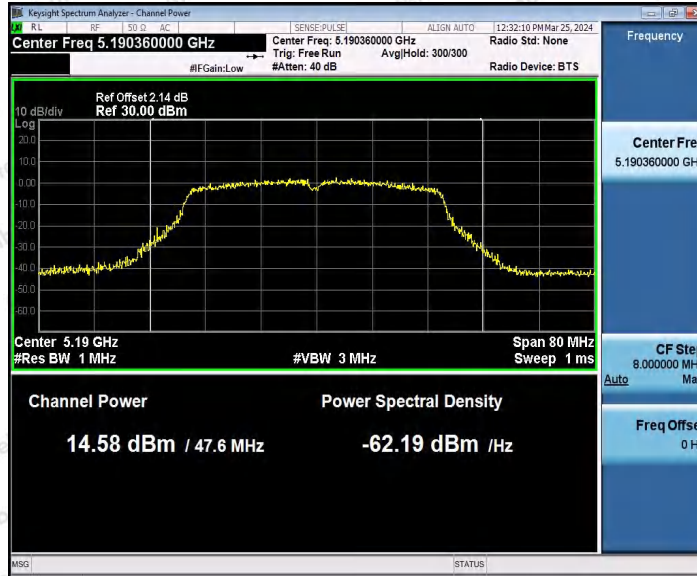

11AC40SISO_Ant1_5190