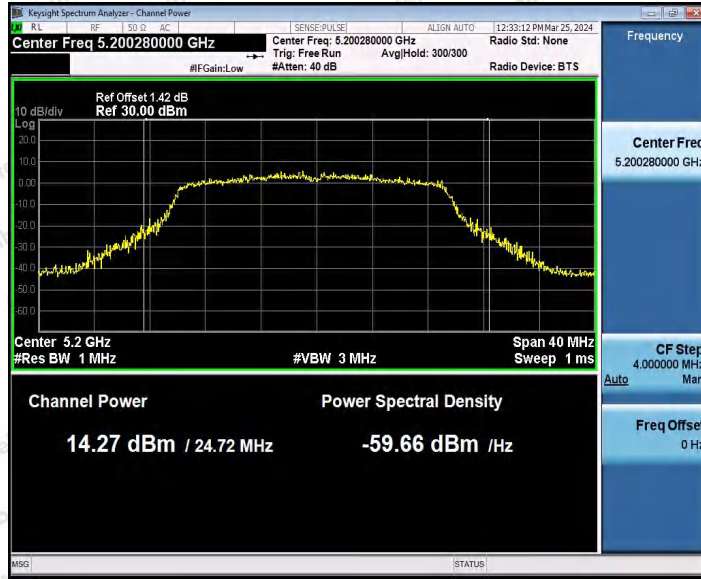

11AX20SISO_Ant1_5200