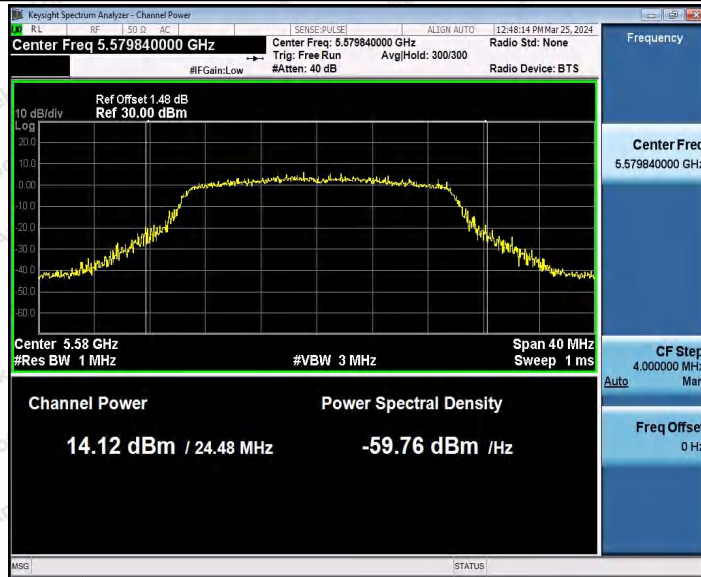

11AX20SISO_Ant1_5580

11AX20SISO_Ant1_5700

Shenzhen Anbotek Compliance Laboratory Limited

Address: 1/F., Building D, Sogood Science and Technology Park, Sanwei Community, Hangcheng Street, Bao'an District, Shenzhen, Guangdong, China.
Tel: (86) 0755-26066440 Fax: (86) 0755-26014772 Email: service@anbotek.com

Hotline: 400-003-0500
www.anbotek.com.cn