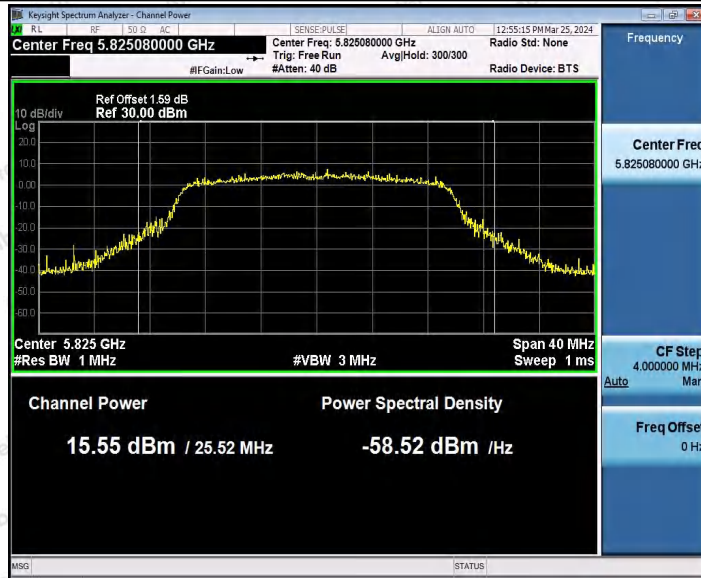

11AX20SISO_Ant1_5825