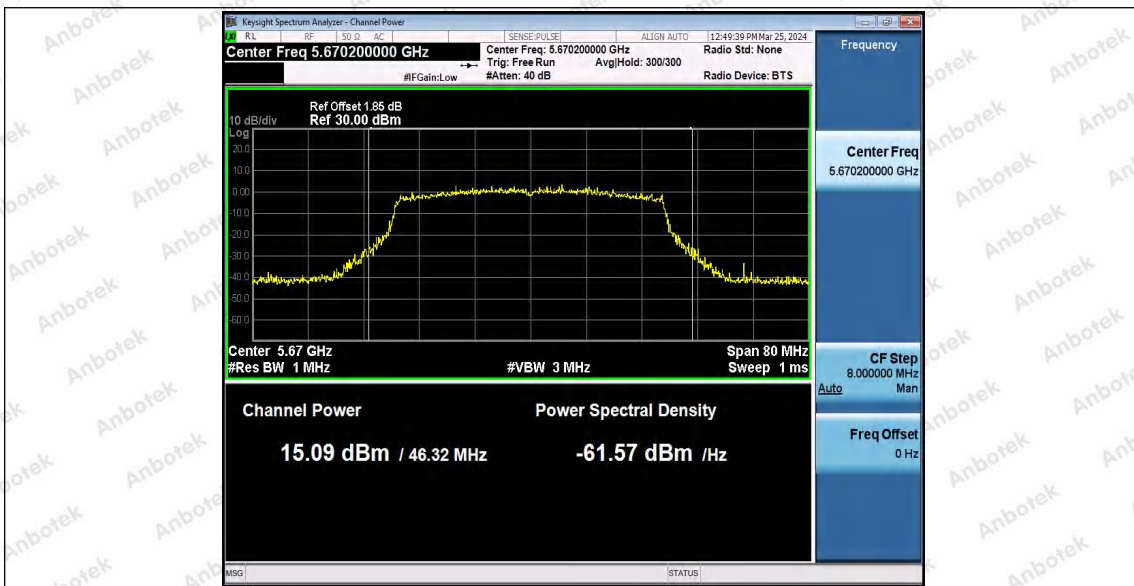

11AX40SISO_Ant1_5755