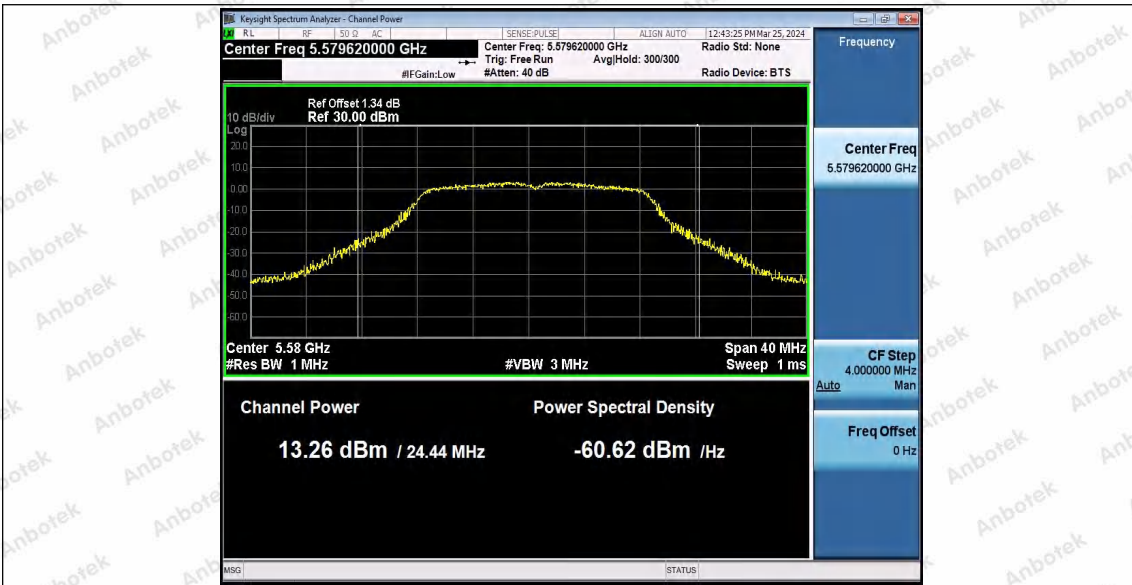

11A_Ant1_5700