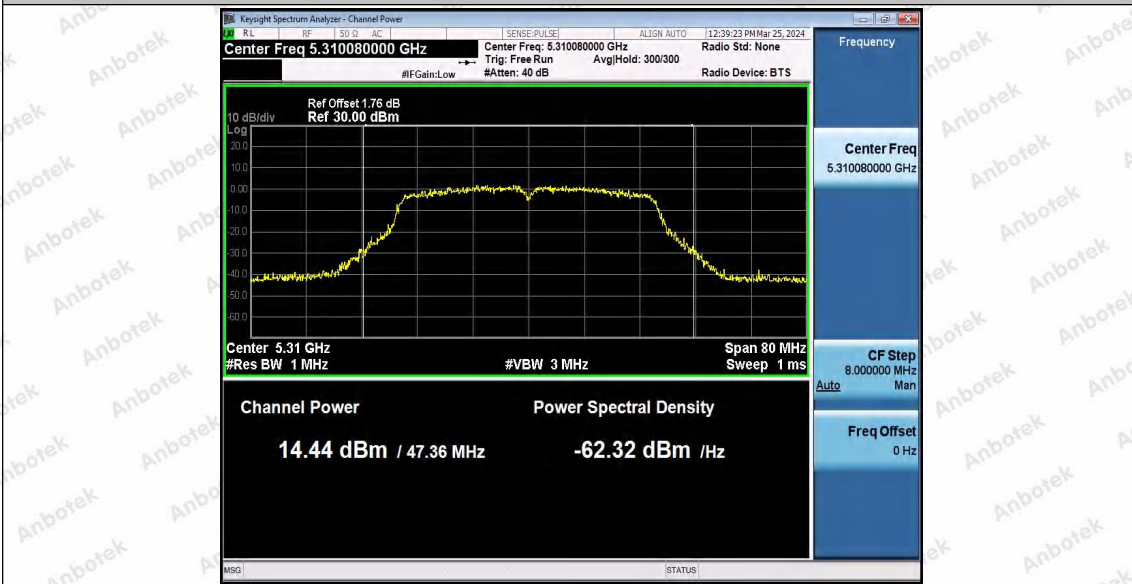

Shenzhen Anbotek Compliance Laboratory Limited

Address: 1/F., Building D, Sogood Science and Technology Park, Sanwei Community, Hangcheng Street, Bao'an District, Shenzhen, Guangdong, China.
Tel: (86) 0755-26066440 Fax: (86) 0755-26014772 Email: service@anbotek.com

Hotline: 400-003-0500
www.anbotek.com.cn