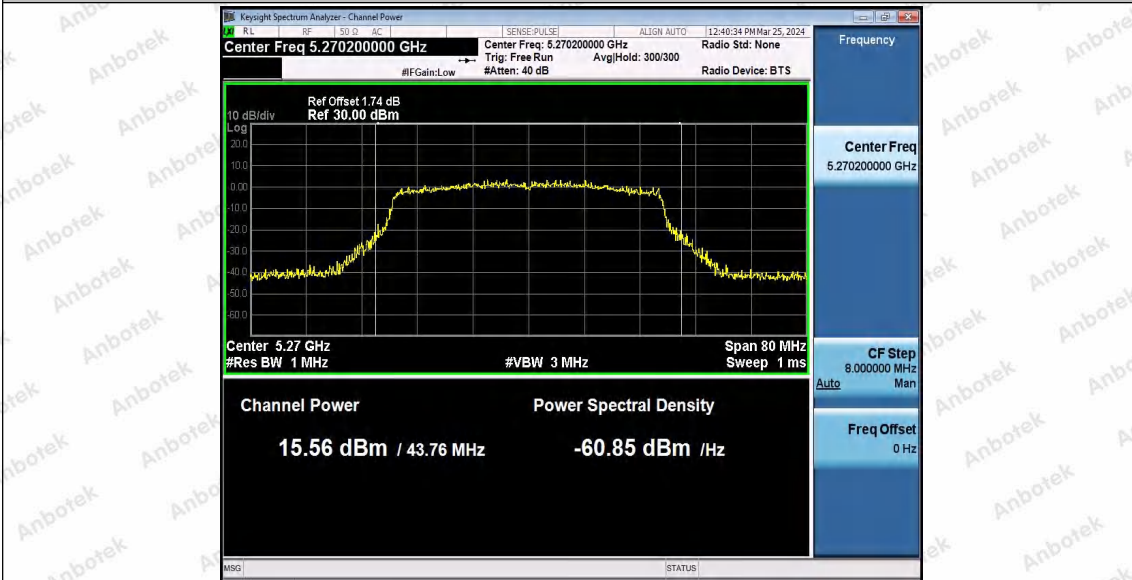

11AX40SISO_Ant1_5310