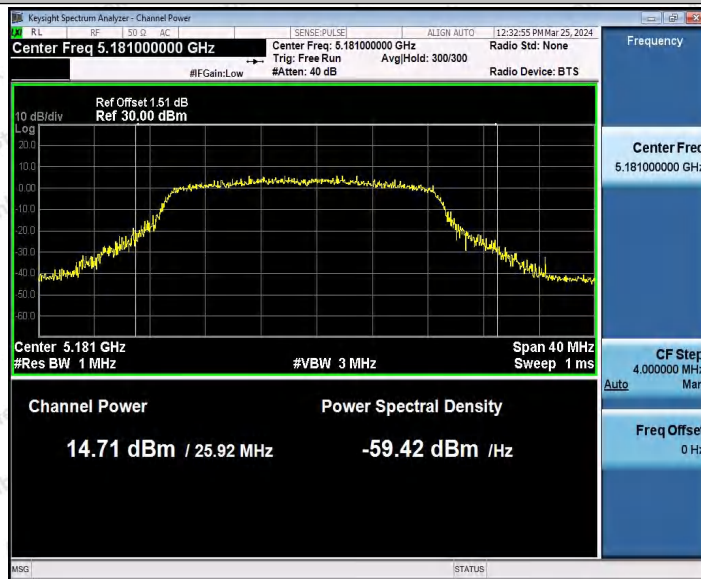

Hotline: 400-003-0500
 www.anbotek.com.cn

11AC40SISO_Ant1_5795

11AX20SISO_Ant1_5180

Shenzhen Anbotek Compliance Laboratory Limited

Address: 1/F., Building D, Sogood Science and Technology Park, Sanwei Community, Hangcheng Street, Bao'an District, Shenzhen, Guangdong, China.
 Tel: (86) 0755-26066440 Fax: (86) 0755-26014772 Email: service@anbotek.com