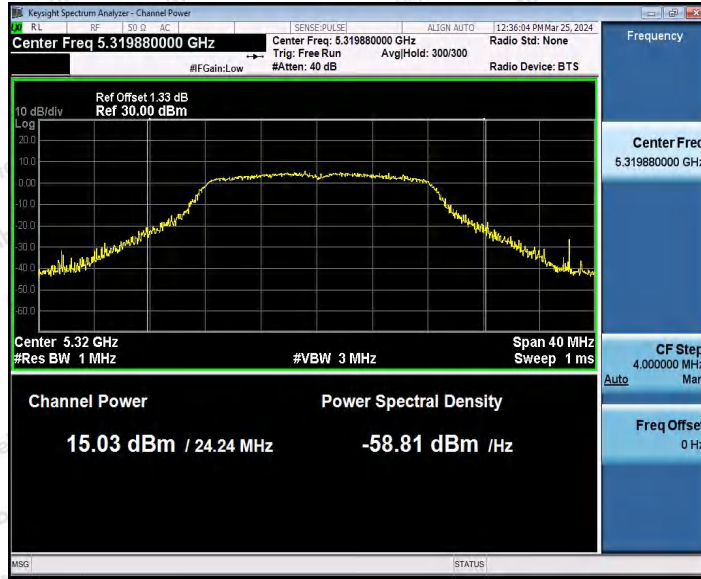

11A_Ant1_5320