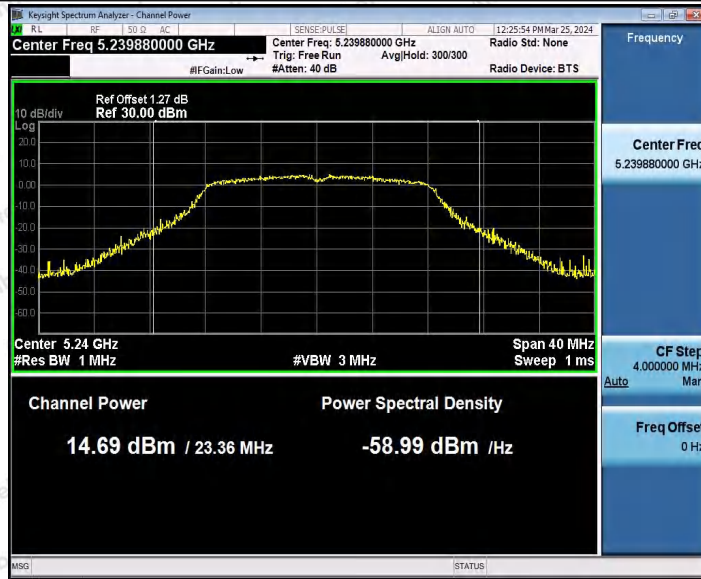

11A_Ant1_5260