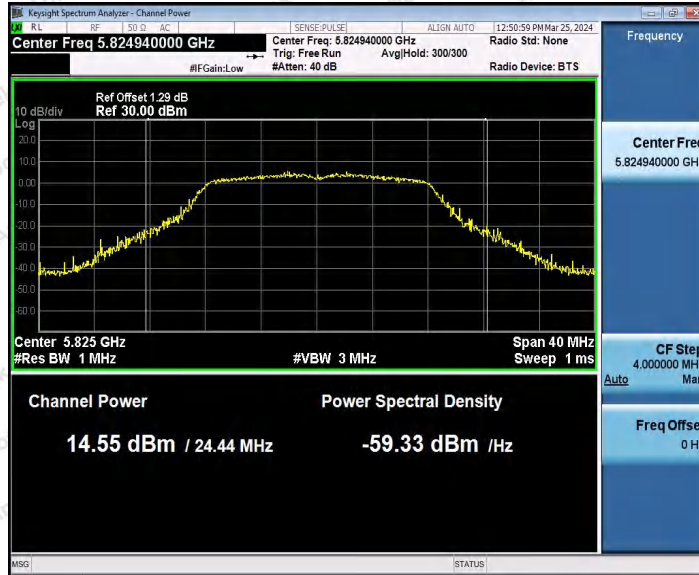

11A_Ant1_5825

11N20SISO_Ant1_5180

Shenzhen Anbotek Compliance Laboratory Limited

Address: 1/F., Building D, Sogood Science and Technology Park, Sanwei Community, Hangcheng Street, Bao'an District, Shenzhen, Guangdong, China.
Tel: (86) 0755-26066440 Fax: (86) 0755-26014772 Email: service@anbotek.com

Hotline
400-003-0500
www.anbotek.com.cn