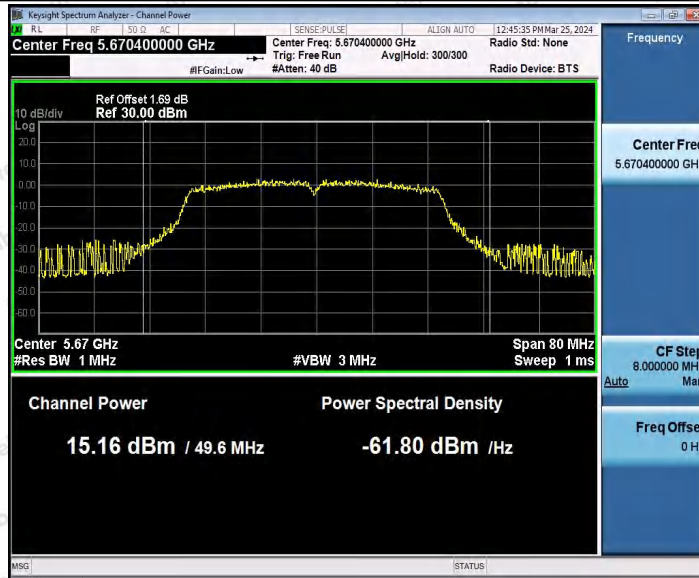

11N40SISO_Ant1_5670