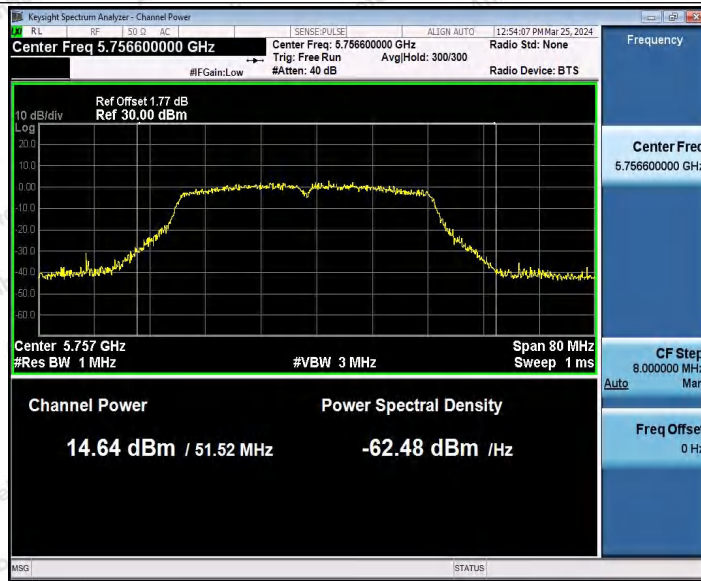

11AC40SISO_Ant1_5795