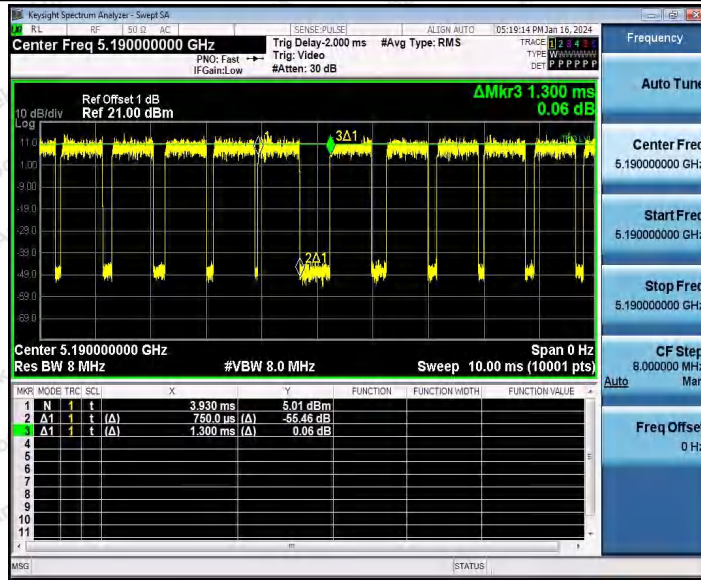

11AX40SISO_Ant1_5190

11AX40SISO_Ant1_5230

Shenzhen Anbotek Compliance Laboratory Limited

Address: 1/F., Building D, Sogood Science and Technology Park, Sanwei Community, Hangcheng Street, Bao'an District, Shenzhen, Guangdong, China.
Tel: (86) 0755-26066440 Fax: (86) 0755-26014772 Email: service@anbotek.com

Hotline 400-003-0500
www.anbotek.com.cn