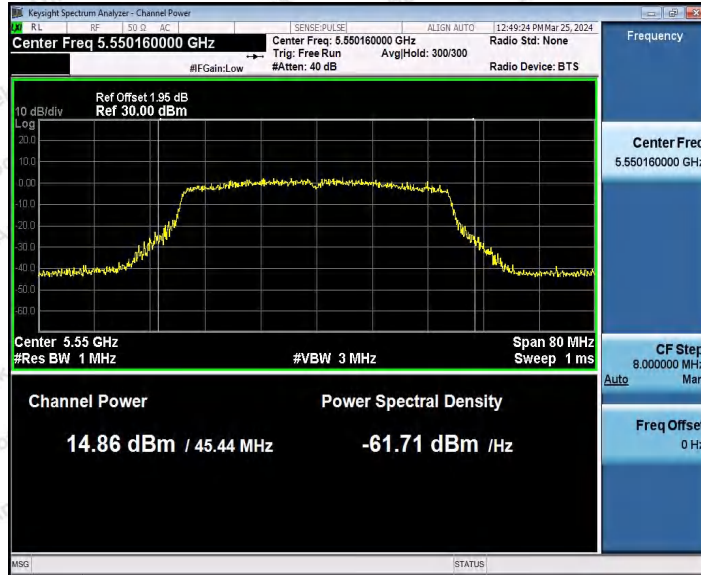

11AX40SISO_Ant1_5550

11AX40SISO_Ant1_5670

Shenzhen Anbotek Compliance Laboratory Limited

Address: 1/F., Building D, Sogood Science and Technology Park, Sanwei Community, Hangcheng Street, Bao'an District, Shenzhen, Guangdong, China.
Tel: (86) 0755-26066440 Fax: (86) 0755-26014772 Email: service@anbotek.com

Hotline: 400-003-0500
www.anbotek.com.cn