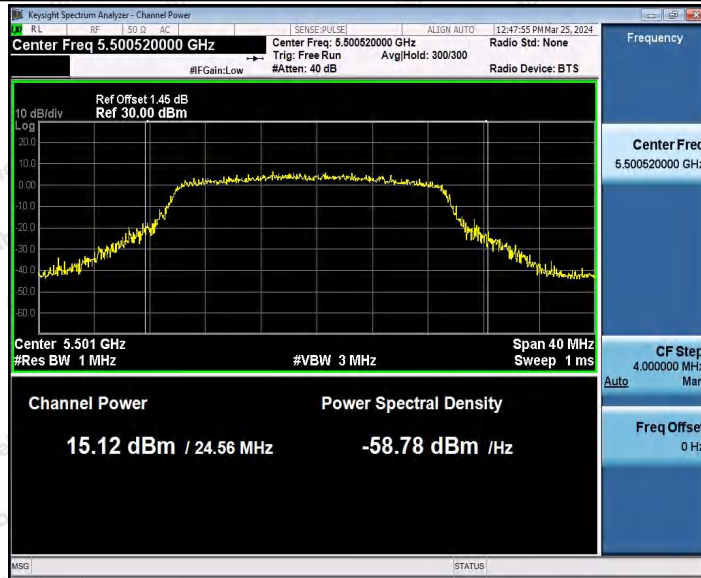

11AX20SISO_Ant1_5500