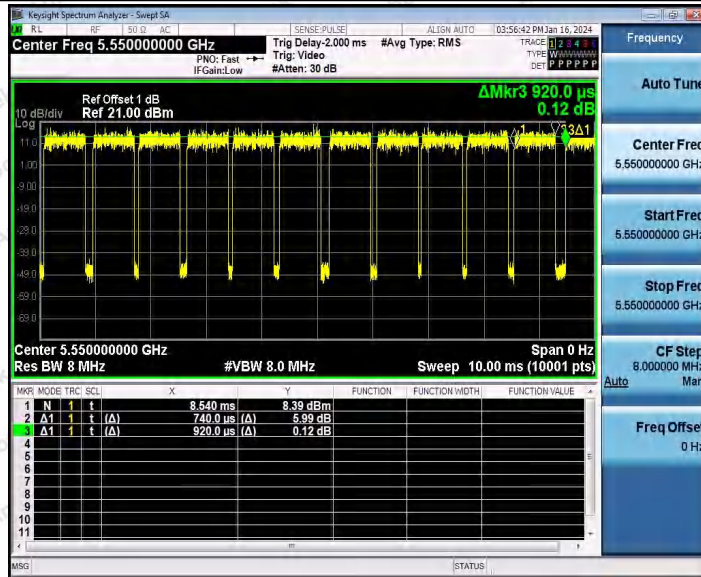

11AX40SISO_Ant1_5550

11AX40SISO_Ant1_5670

Shenzhen Anbotek Compliance Laboratory Limited

Address: 1/F., Building D, Sogood Science and Technology Park, Sanwei Community, Hangcheng Street, Bao'an District, Shenzhen, Guangdong, China.
Tel: (86) 0755-26066440 Fax: (86) 0755-26014772 Email: service@anbotek.com

Hotline
400-003-0500
www.anbotek.com.cn