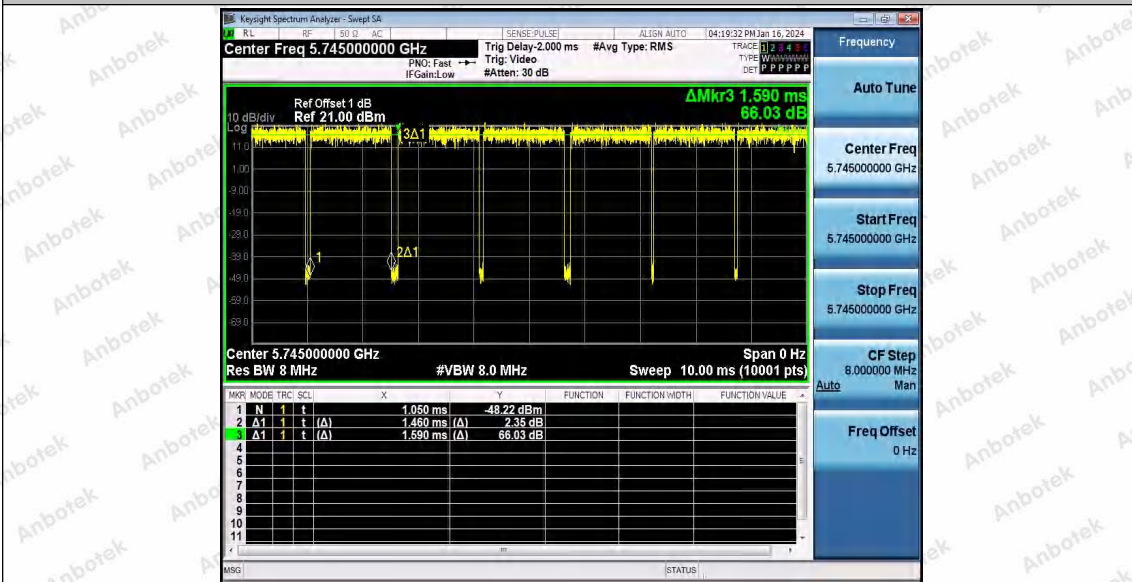

11AX20SISO_Ant1_5785