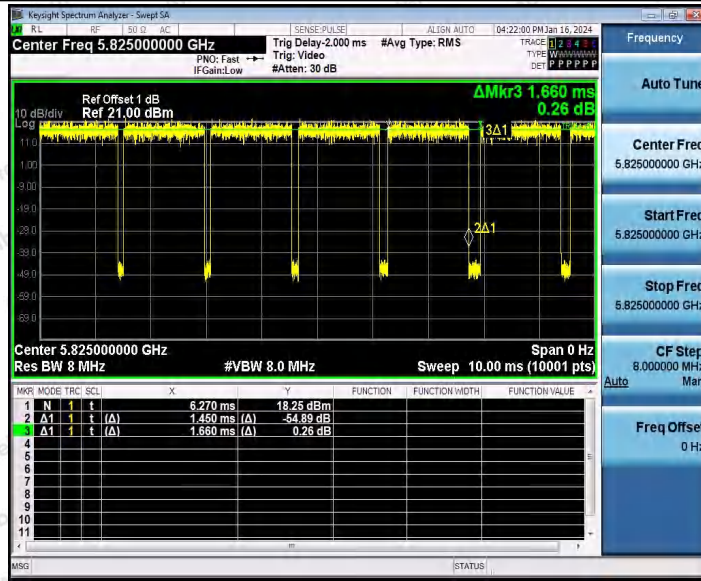

11AX20SISO_Ant1_5825