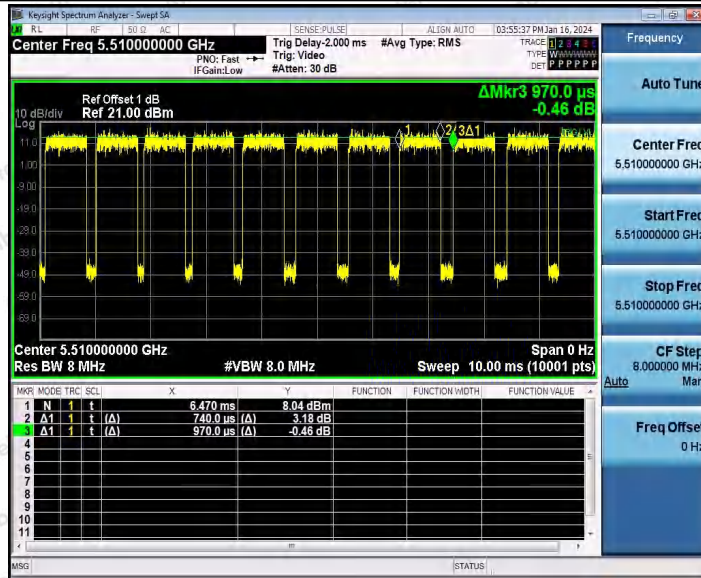

11AX40SISO_Ant1_5510