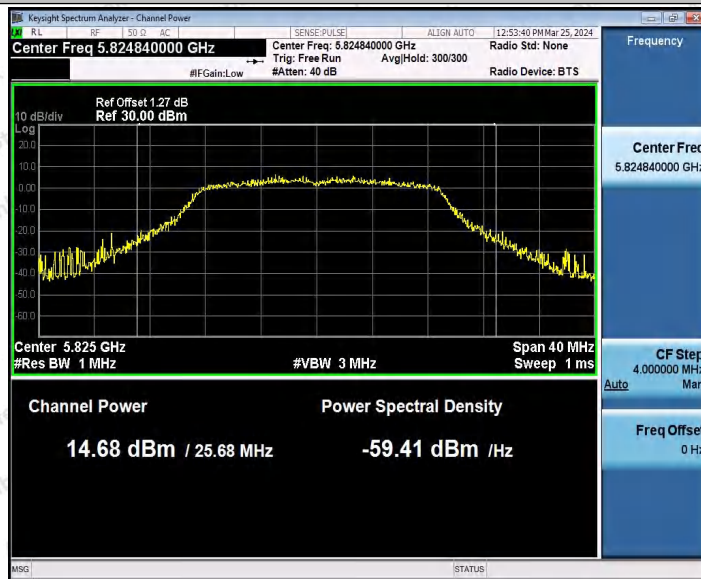

Hotline
 400-003-0500
www.anbotek.com.cn

11AC20SISO_Ant1_5785

11AC20SISO_Ant1_5825

Shenzhen Anbotek Compliance Laboratory Limited

Address: 1/F., Building D, Sogood Science and Technology Park, Sanwei Community, Hangcheng Street, Bao'an District, Shenzhen, Guangdong, China.
 Tel: (86) 0755-26066440 Fax: (86) 0755-26014772 Email: service@anbotek.com