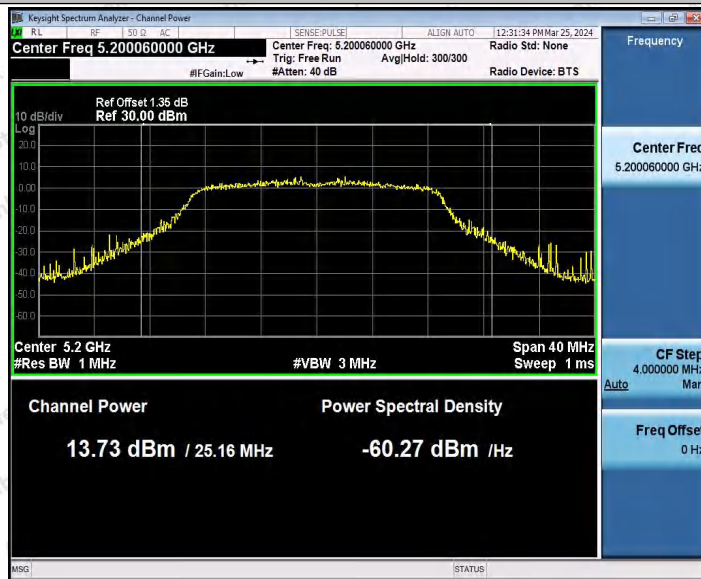

Hotline
400-003-0500
www.anbotek.com.cn

11AC20SISO_Ant1_5180

11AC20SISO_Ant1_5200

Shenzhen Anbotek Compliance Laboratory Limited

Address: 1/F., Building D, Sogood Science and Technology Park, Sanwei Community, Hangcheng Street, Bao'an District, Shenzhen, Guangdong, China.
Tel: (86) 0755-26066440 Fax: (86) 0755-26014772 Email: service@anbotek.com