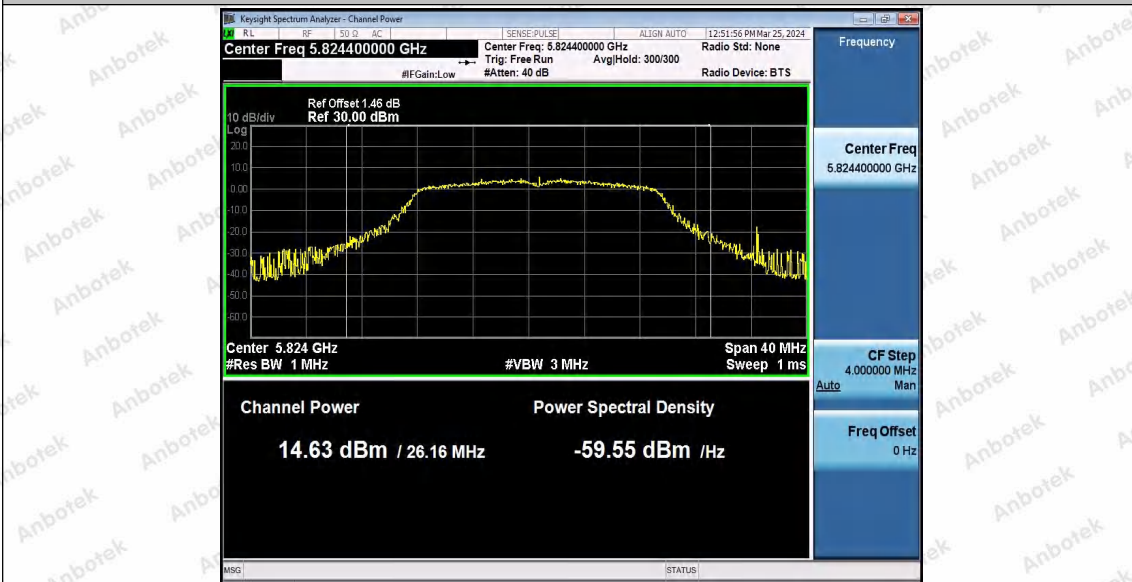

11N40SISO_Ant1_5190