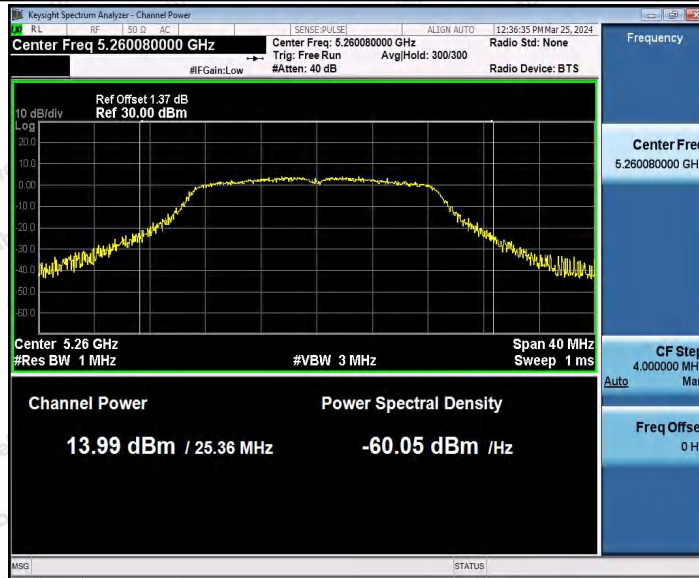

11N20SISO_Ant1_5260