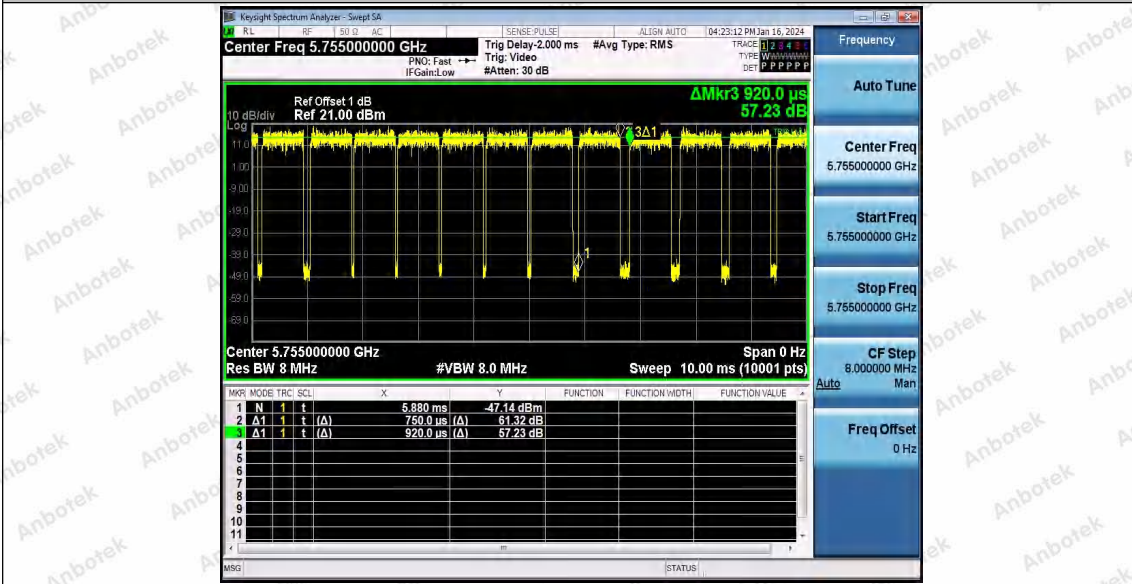

11AX40SISO_Ant1_5795