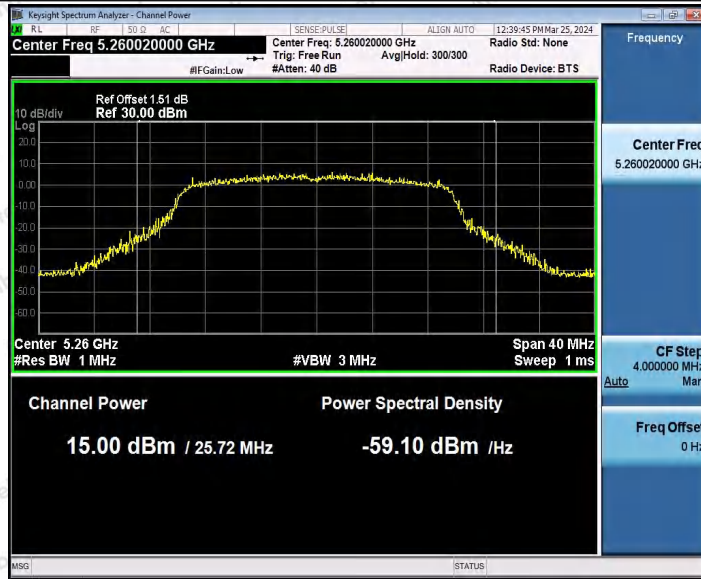

11AX20SISO_Ant1_5300