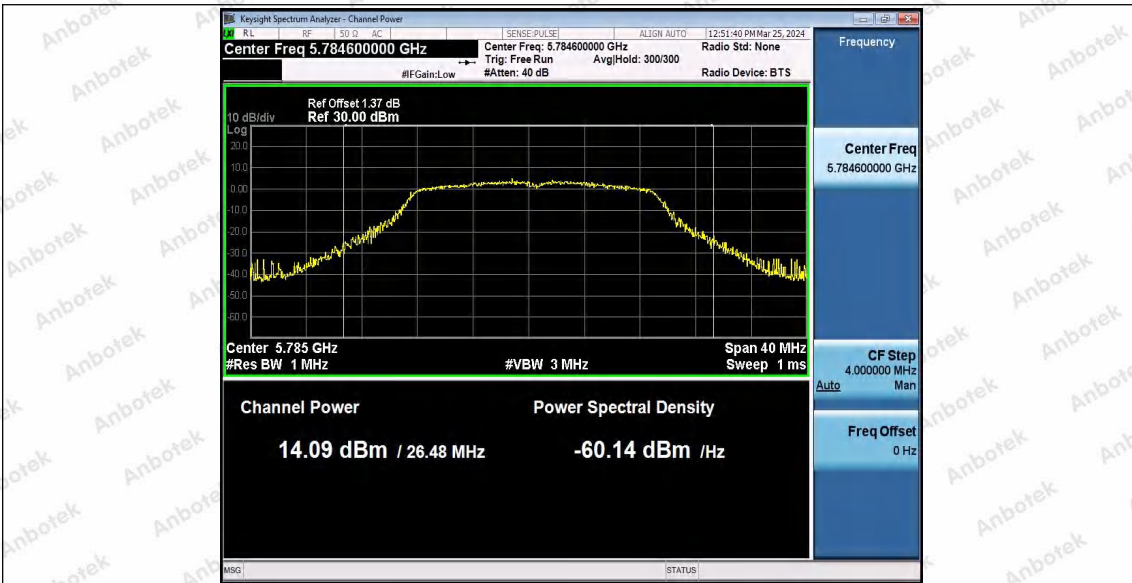

11N20SISO_Ant1_5825