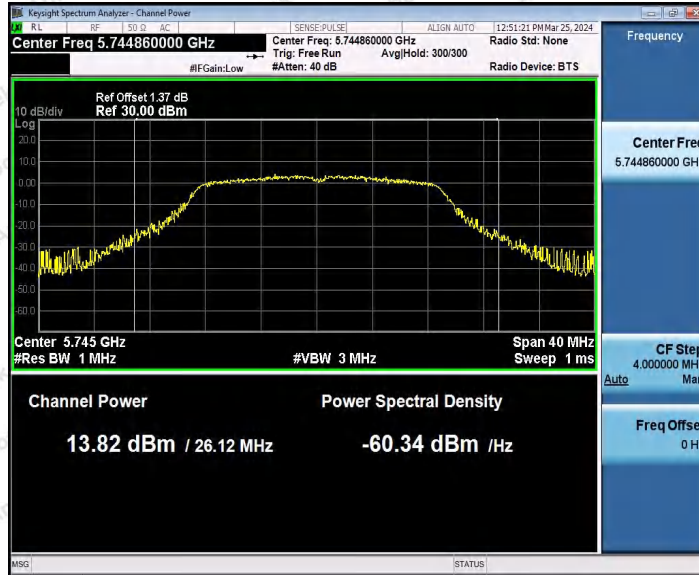

11N20SISO_Ant1_5745

11N20SISO_Ant1_5785

Shenzhen Anbotek Compliance Laboratory Limited

Address: 1/F., Building D, Sogood Science and Technology Park, Sanwei Community, Hangcheng Street, Bao'an District, Shenzhen, Guangdong, China.
Tel: (86) 0755-26066440 Fax: (86) 0755-26014772 Email: service@anbotek.com

Hotline
400-003-0500
www.anbotek.com.cn