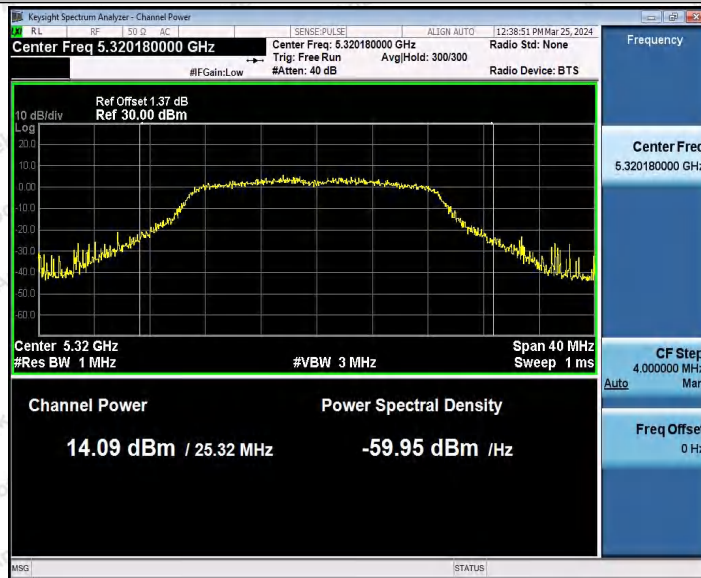

11AC20SISO_Ant1_5500