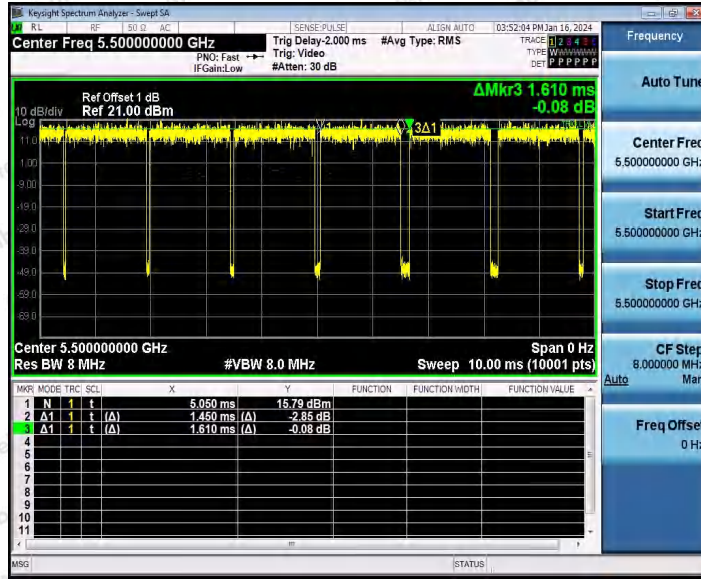

11AX20SISO_Ant1_5500

11AX20SISO_Ant1_5580

11AX20SISO_Ant1_5700

Shenzhen Anbotek Compliance Laboratory Limited

Address: 1/F., Building D, Sogood Science and Technology Park, Sanwei Community, Hangcheng Street, Bao'an District, Shenzhen, Guangdong, China.
 Tel: (86) 0755-26066440 Fax: (86) 0755-26014772 Email: service@anbotek.com