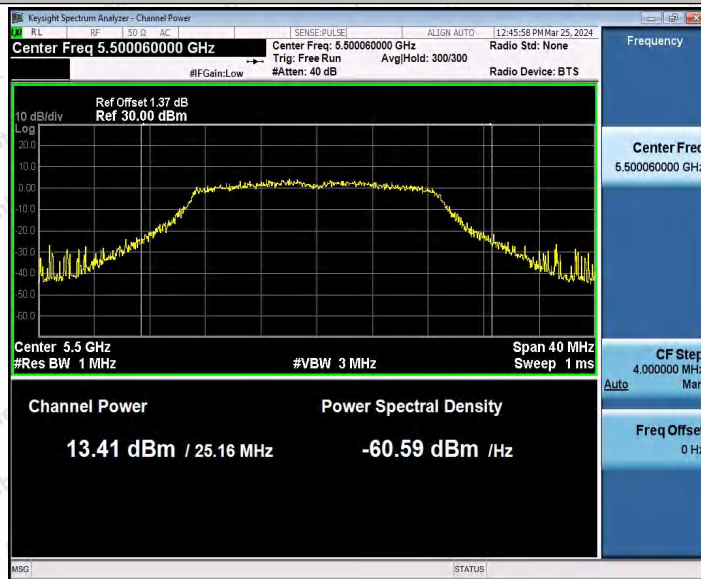

Hotline: 400-003-0500
 www.anbotek.com.cn

11AC20SISO_Ant1_5320

11AC20SISO_Ant1_5500

Shenzhen Anbotek Compliance Laboratory Limited

Address: 1/F., Building D, Sogood Science and Technology Park, Sanwei Community, Hangcheng Street, Bao'an District, Shenzhen, Guangdong, China.
Tel: (86) 0755-26066440 Fax: (86) 0755-26014772 Email: service@anbotek.com