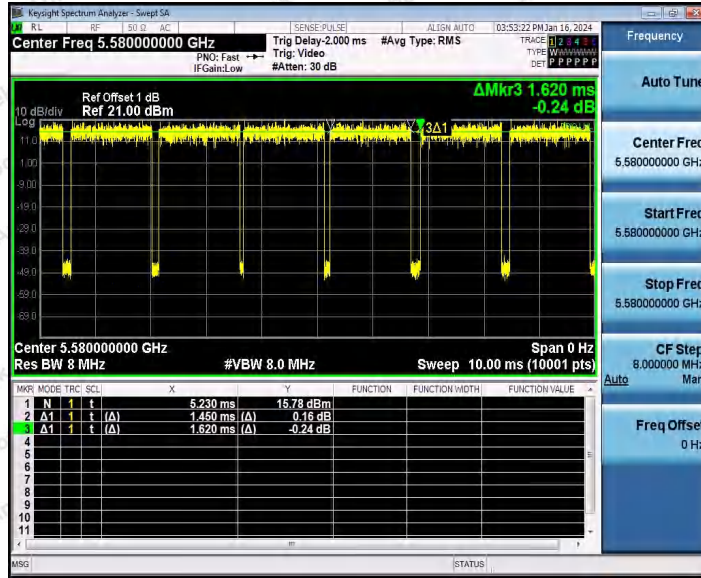

11AX20SISO_Ant1_5500

11AX20SISO_Ant1_5580

11AX20SISO_Ant1_5700

Shenzhen Anbotek Compliance Laboratory Limited

Address: 1/F., Building D, Sogood Science and Technology Park, Sanwei Community, Hangcheng Street, Bao'an District, Shenzhen, Guangdong, China.
 Tel: (86) 0755-26066440 Fax: (86) 0755-26014772 Email: service@anbotek.com