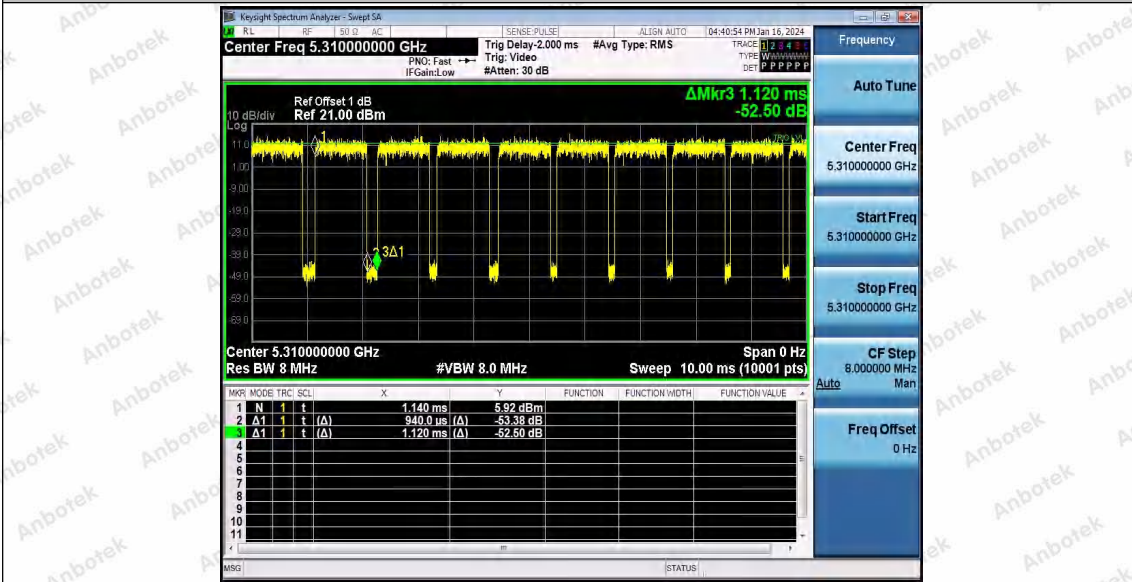

11AC40SISO_Ant1_5510