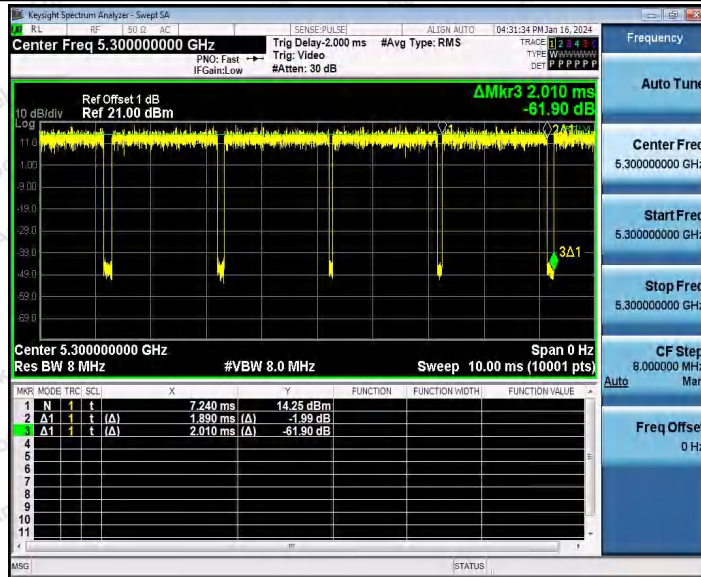

11N20SISO_Ant1_5300

11N20SISO_Ant1_5320

Shenzhen Anbotek Compliance Laboratory Limited

Address: 1/F., Building D, Sogood Science and Technology Park, Sanwei Community, Hangcheng Street, Bao'an District, Shenzhen, Guangdong, China.
Tel: (86) 0755-26066440 Fax: (86) 0755-26014772 Email: service@anbotek.com

Hotline
400-003-0500
www.anbotek.com.cn