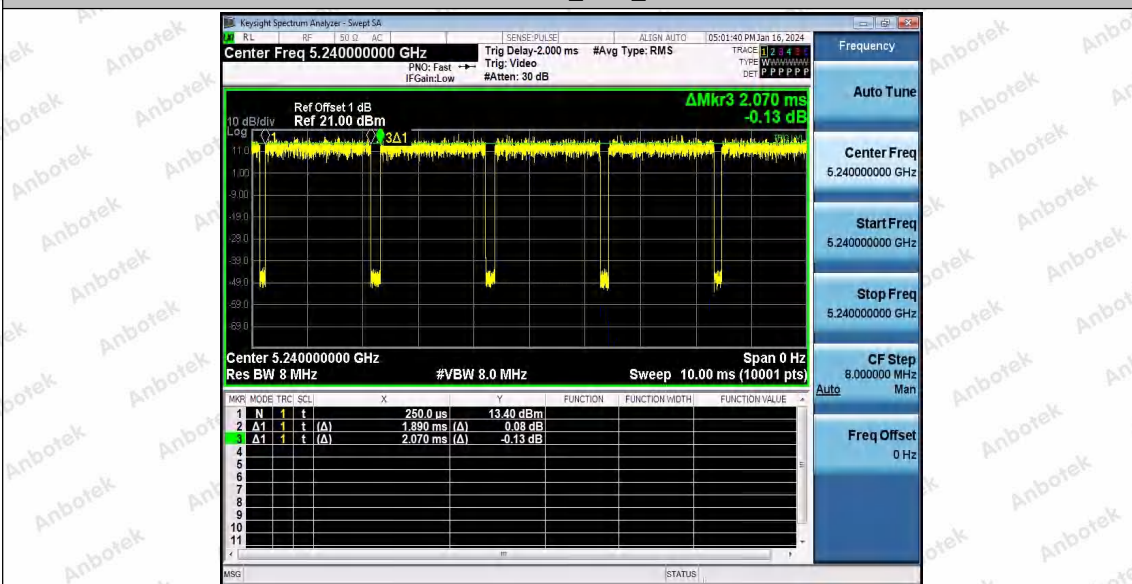

Hotline 400-003-0500
 www.anbotek.com.cn

11N20SISO_Ant1_5200

11N20SISO_Ant1_5240

Shenzhen Anbotek Compliance Laboratory Limited

Address: 1/F., Building D, Sogood Science and Technology Park, Sanwei Community, Hangcheng Street, Bao'an District, Shenzhen, Guangdong, China.
 Tel: (86) 0755-26066440 Fax: (86) 0755-26014772 Email: service@anbotek.com