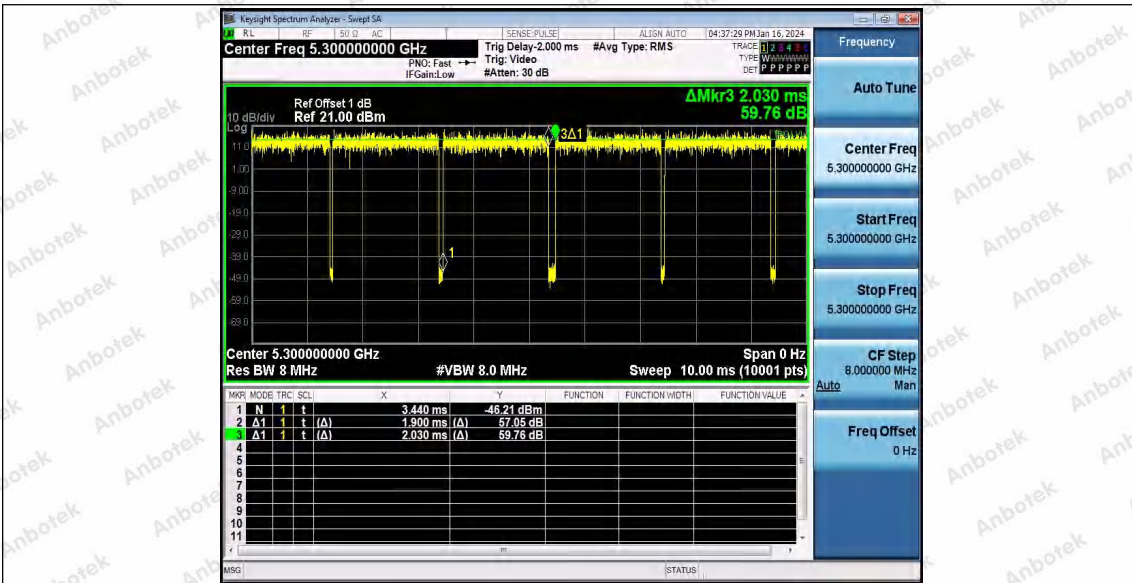

11AC20SISO_Ant1_5320