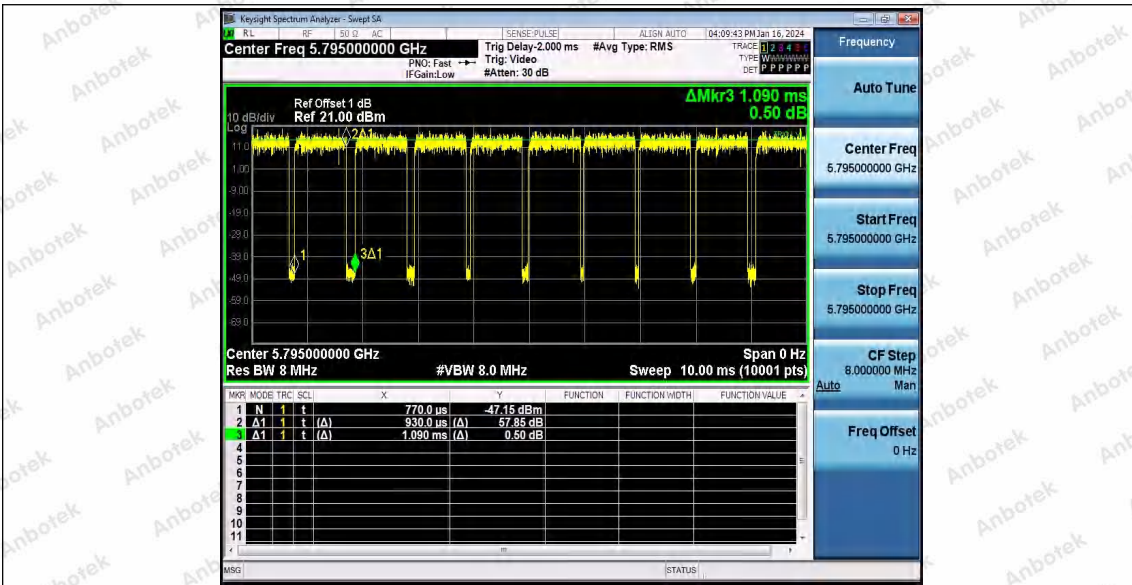

11AC20SISO_Ant1_5180