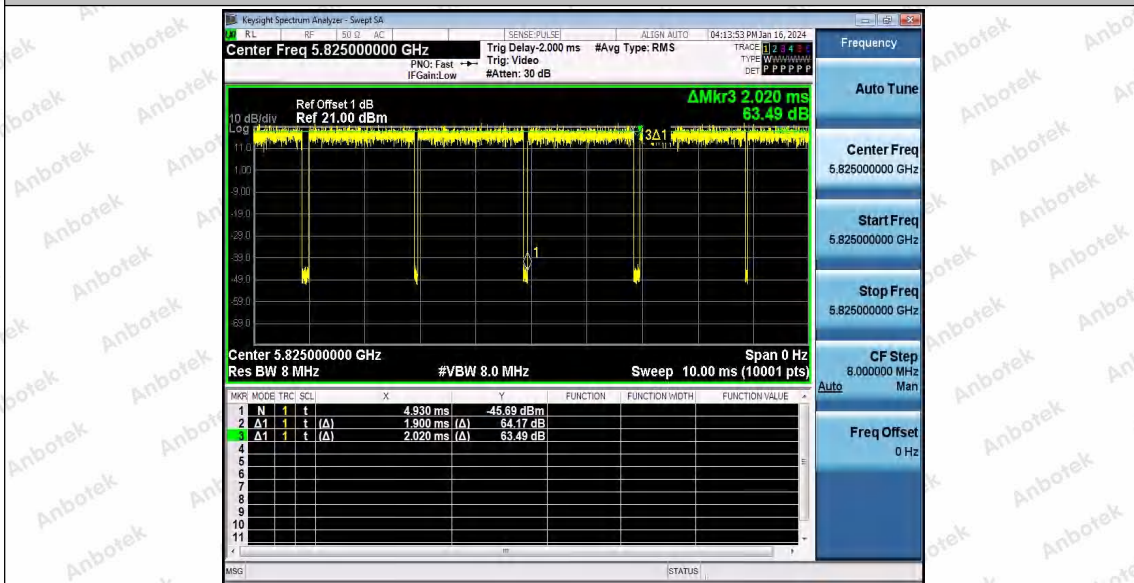

Hotline 400-003-0500
www.anbotek.com.cn

11AC20SISO_Ant1_5785

11AC20SISO_Ant1_5825

Shenzhen Anbotek Compliance Laboratory Limited

Address: 1/F., Building D, Sogood Science and Technology Park, Sanwei Community, Hangcheng Street, Bao'an District, Shenzhen, Guangdong, China.
Tel: (86) 0755-26066440 Fax: (86) 0755-26014772 Email: service@anbotek.com