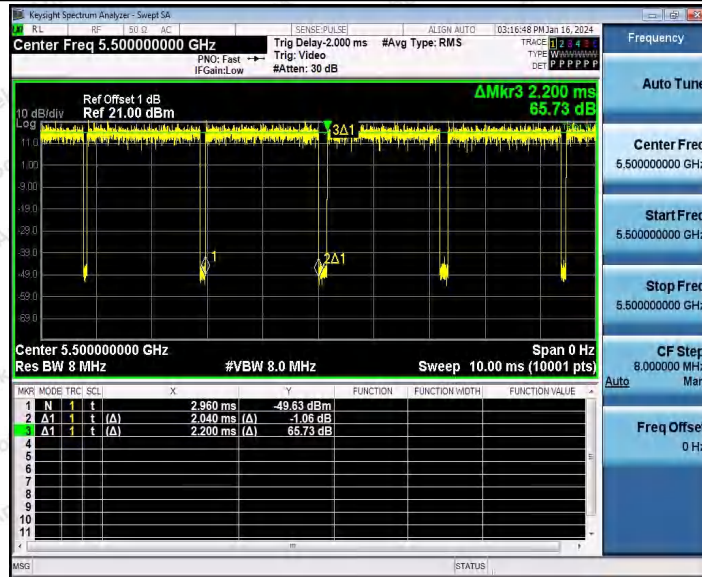

11A_Ant1_5580

Shenzhen Anbotek Compliance Laboratory Limited

Address: 1/F., Building D, Sogood Science and Technology Park, Sanwei Community, Hangcheng Street, Bao'an District, Shenzhen, Guangdong, China.
Tel: (86) 0755-26066440 Fax: (86) 0755-26014772 Email: service@anbotek.com

Hotline
400-003-0500
www.anbotek.com.cn