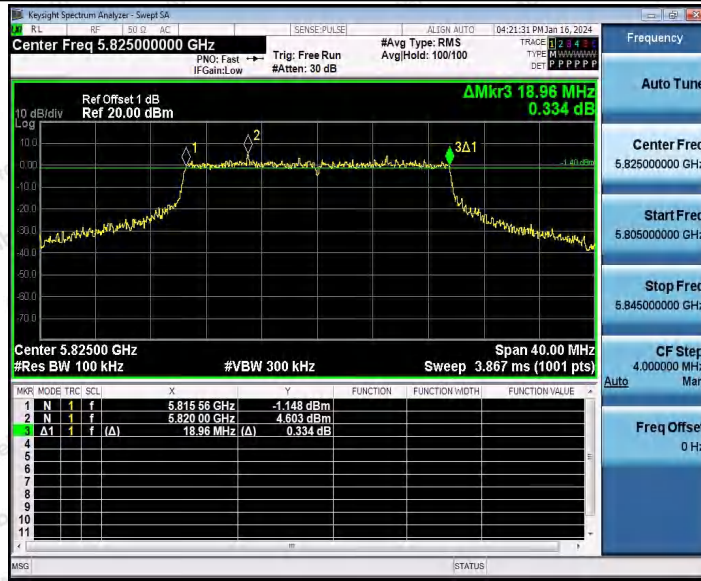

11AX20SISO_Ant1_5825