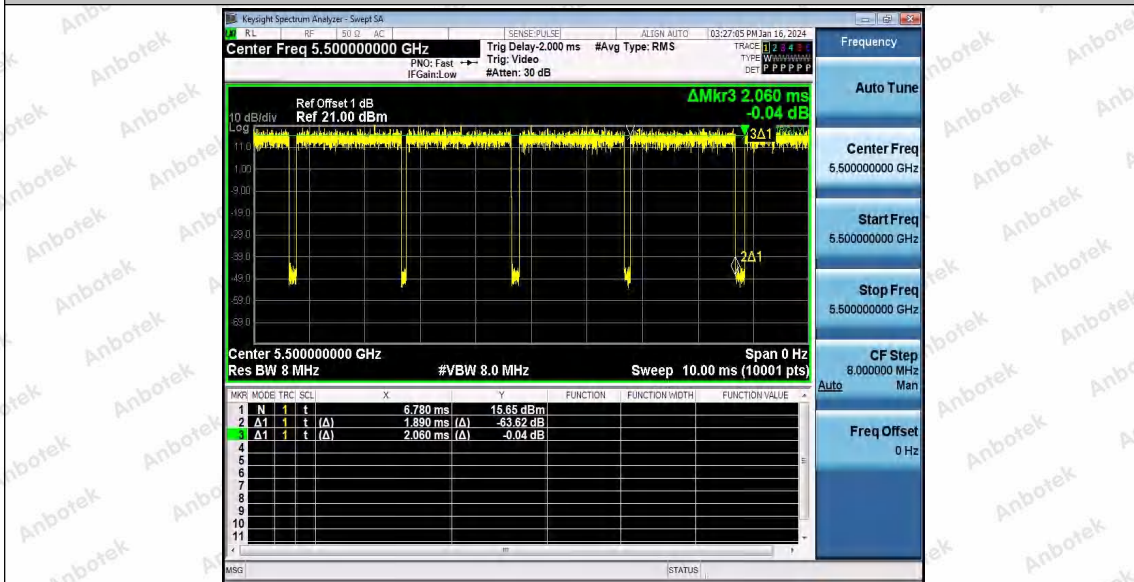

11N20SISO_Ant1_5580