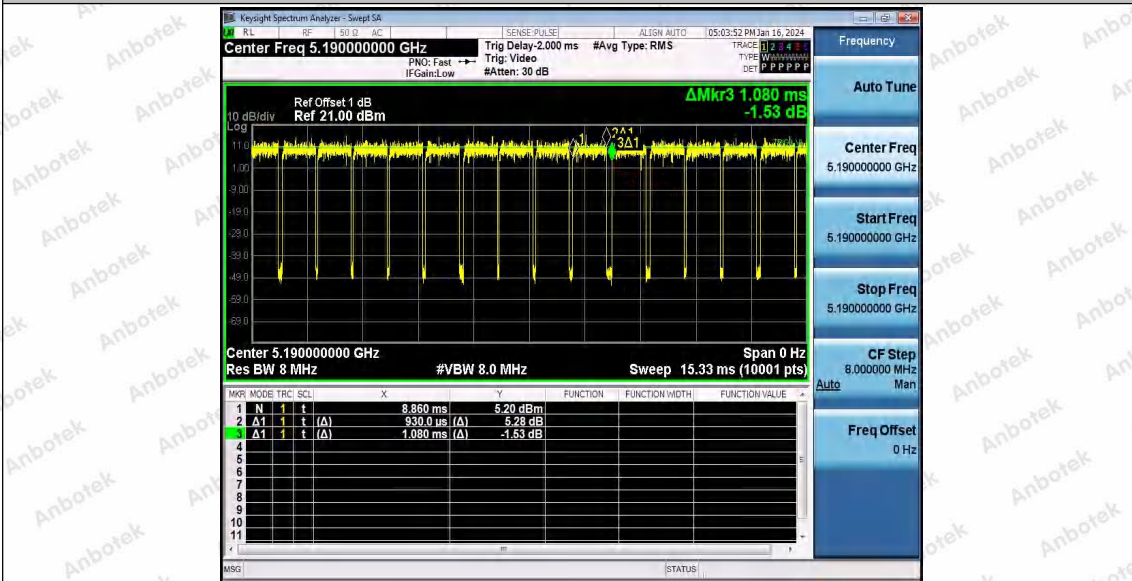

Hotline 400-003-0500
 www.anbotek.com.cn

11N20SISO_Ant1_5825

11N40SISO_Ant1_5190

Shenzhen Anbotek Compliance Laboratory Limited

Address: 1/F., Building D, Sogood Science and Technology Park, Sanwei Community, Hangcheng Street, Bao'an District, Shenzhen, Guangdong, China.
 Tel: (86) 0755-26066440 Fax: (86) 0755-26014772 Email: service@anbotek.com