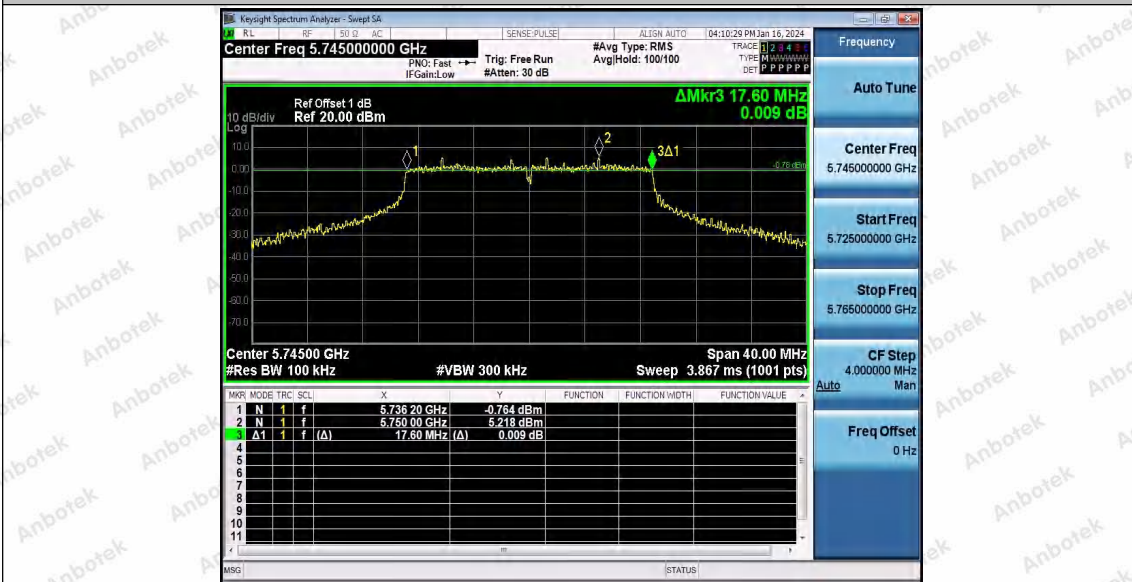

11AC20SISO_Ant1_5785