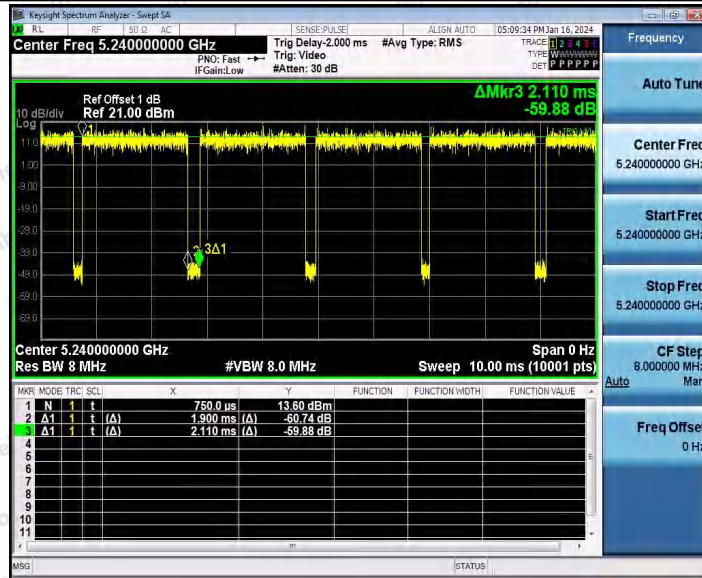

11AC20SISO_Ant1_5240

11AC20SISO_Ant1_5260