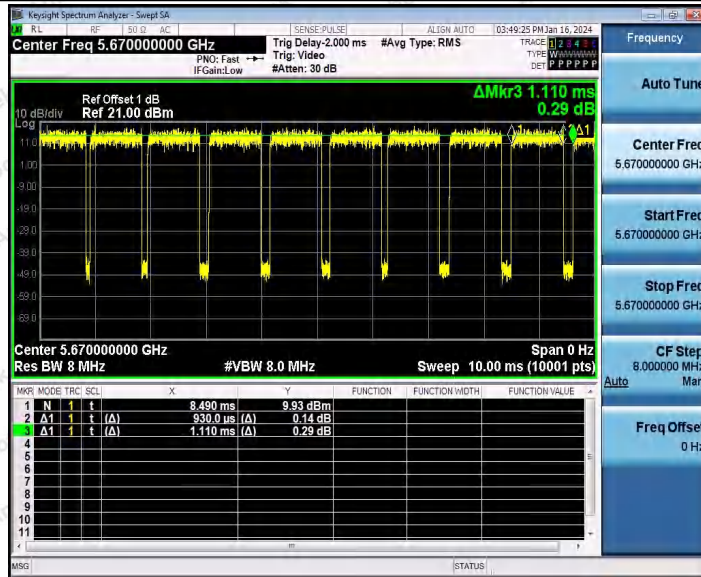

11AC40SISO_Ant1_5755

Shenzhen Anbotek Compliance Laboratory Limited

Address: 1/F., Building D, Sogood Science and Technology Park, Sanwei Community, Hangcheng Street, Bao'an District, Shenzhen, Guangdong, China.
Tel: (86) 0755-26066440 Fax: (86) 0755-26014772 Email: service@anbotek.com

Hotline 400-003-0500
www.anbotek.com.cn