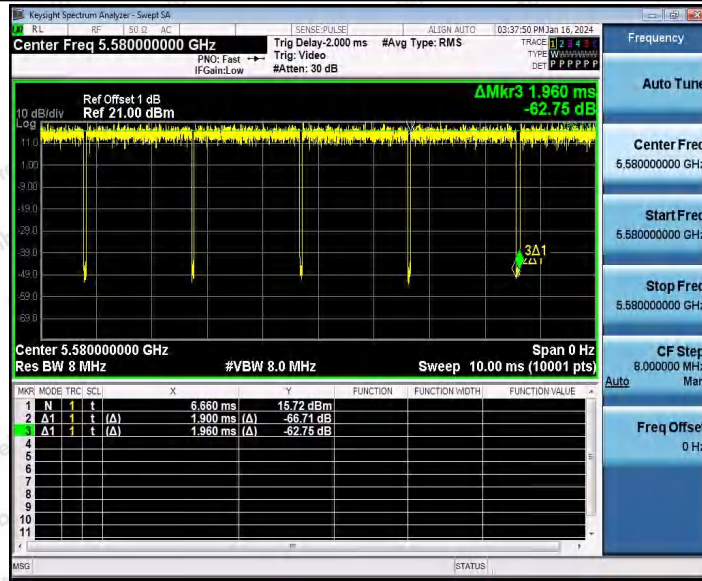

11AC20SISO_Ant1_5580