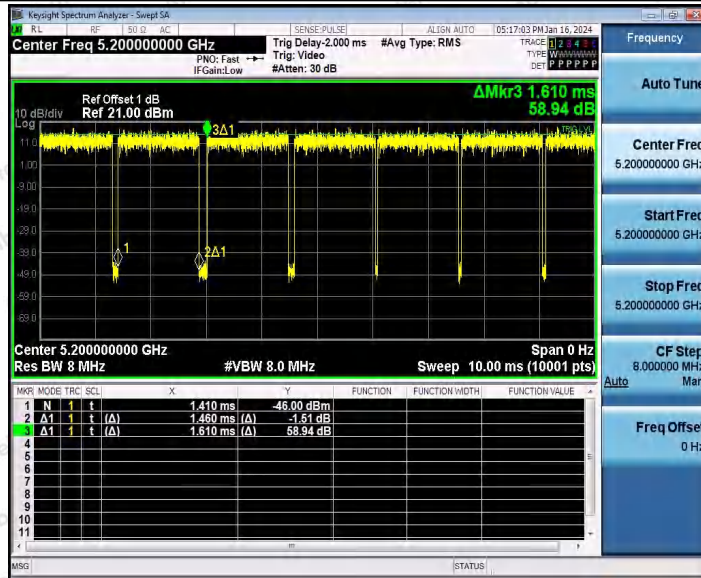

11AX20SISO_Ant1_5240