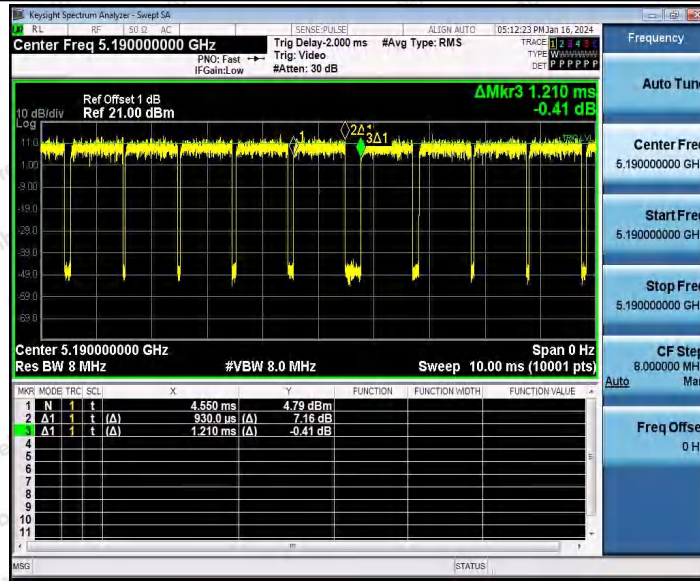

11AC40SISO_Ant1_5190

11AC40SISO_Ant1_5230