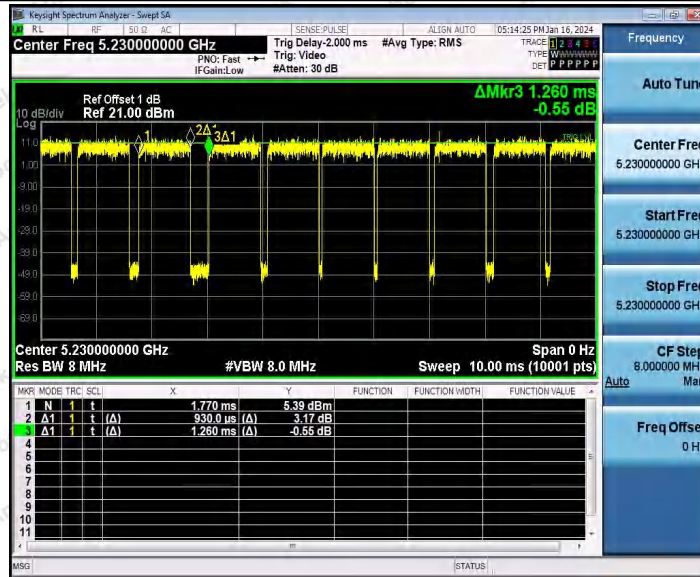

11AC40SISO_Ant1_5270

Shenzhen Anbotek Compliance Laboratory Limited

Address: 1/F., Building D, Sogood Science and Technology Park, Sanwei Community, Hangcheng Street, Bao'an District, Shenzhen, Guangdong, China.
Tel: (86) 0755-26066440 Fax: (86) 0755-26014772 Email: service@anbotek.com

Hotline
400-003-0500
www.anbotek.com.cn