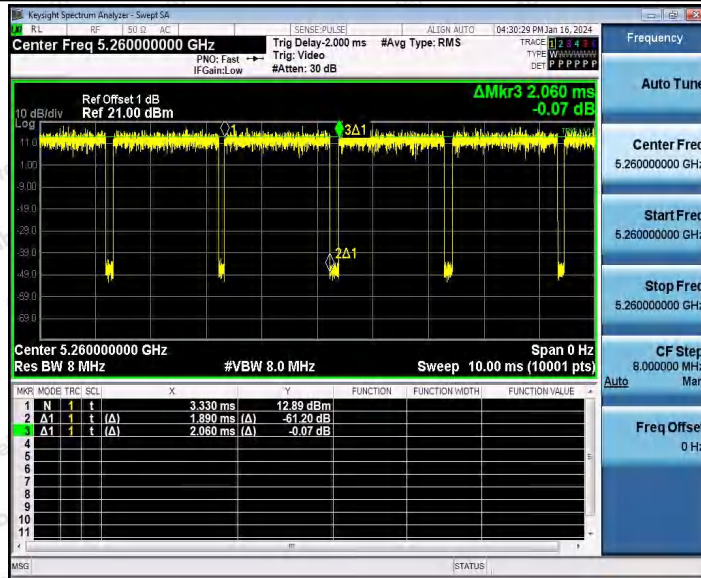

11N20SISO_Ant1_5260