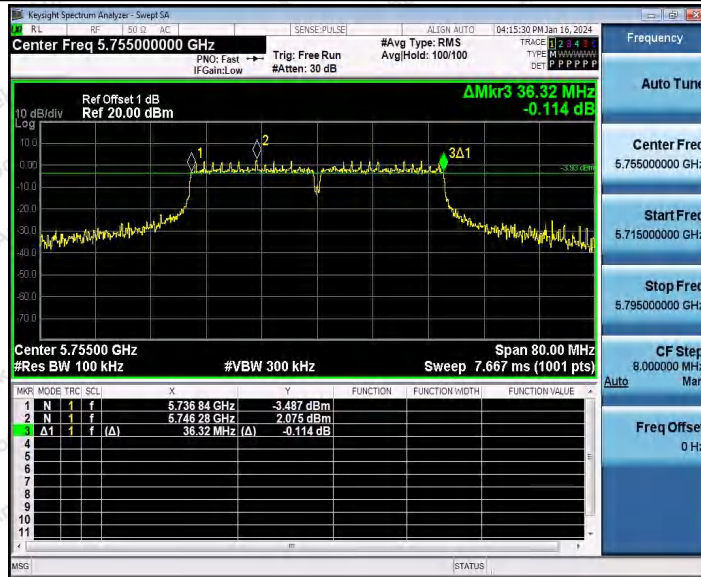

11AC40SISO_Ant1_5755

11AC40SISO_Ant1_5795

Shenzhen Anbotek Compliance Laboratory Limited

Address: 1/F., Building D, Sogood Science and Technology Park, Sanwei Community, Hangcheng Street, Bao'an District, Shenzhen, Guangdong, China.
Tel: (86) 0755-26066440 Fax: (86) 0755-26014772 Email: service@anbotek.com

Hotline 400-003-0500
www.anbotek.com.cn