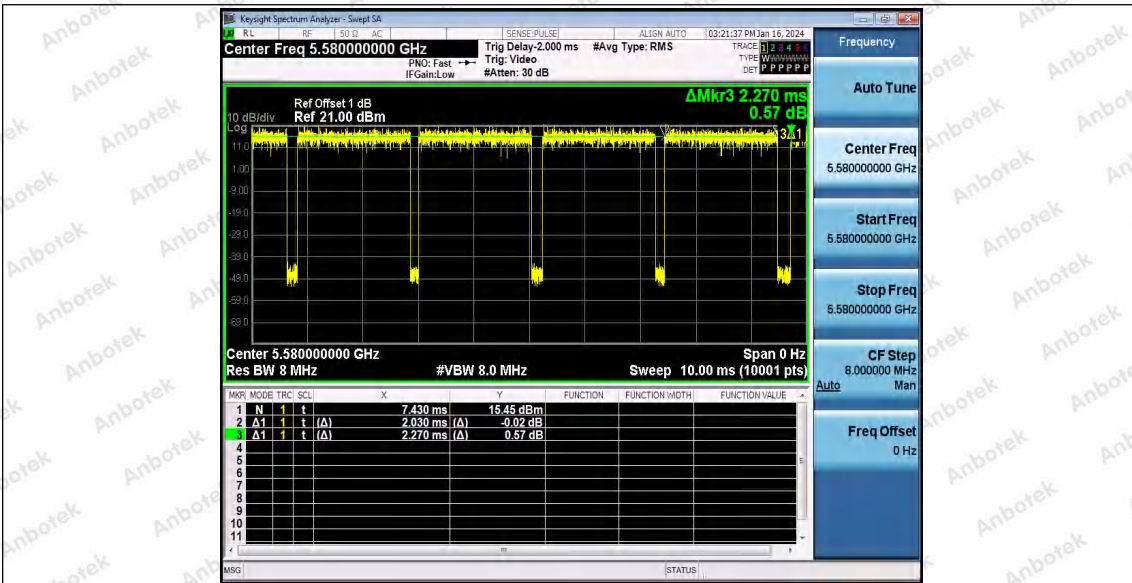

11A_Ant1_5700