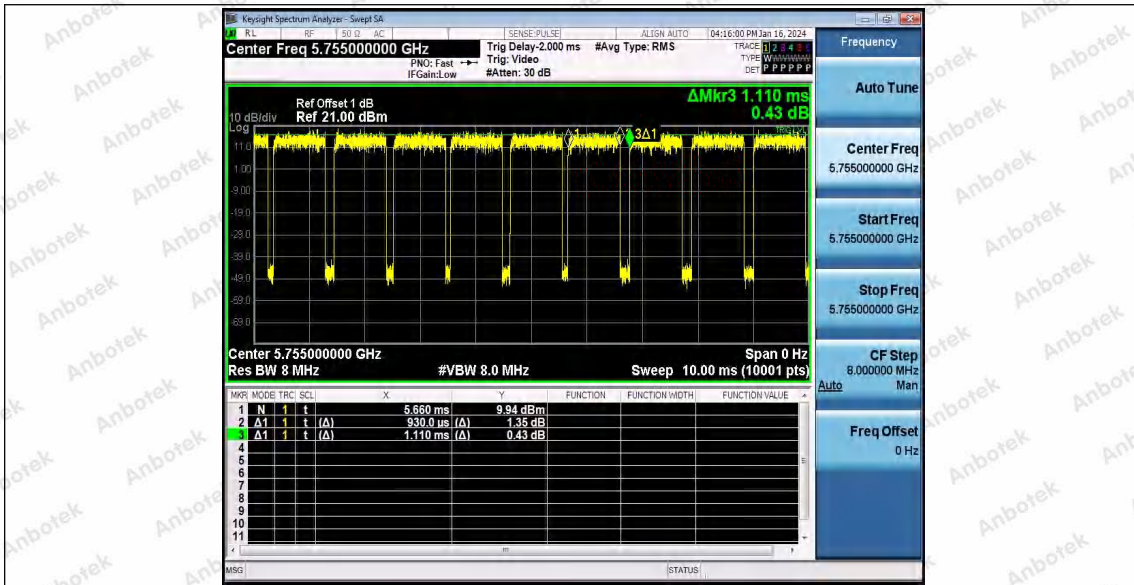

11AC40SISO_Ant1_5795