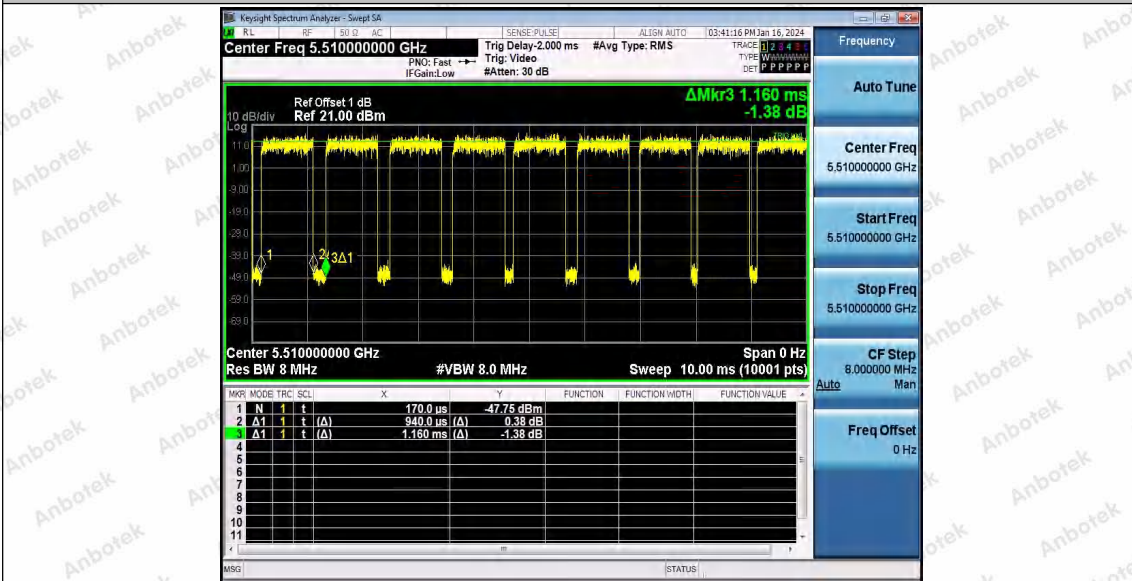

Hotline
400-003-0500
www.anbotek.com.cn

11AC40SISO_Ant1_5310

11AC40SISO_Ant1_5510

Shenzhen Anbotek Compliance Laboratory Limited

Address: 1/F., Building D, Sogood Science and Technology Park, Sanwei Community, Hangcheng Street, Bao'an District, Shenzhen, Guangdong, China.
 Tel: (86) 0755-26066440 Fax: (86) 0755-26014772 Email: service@anbotek.com