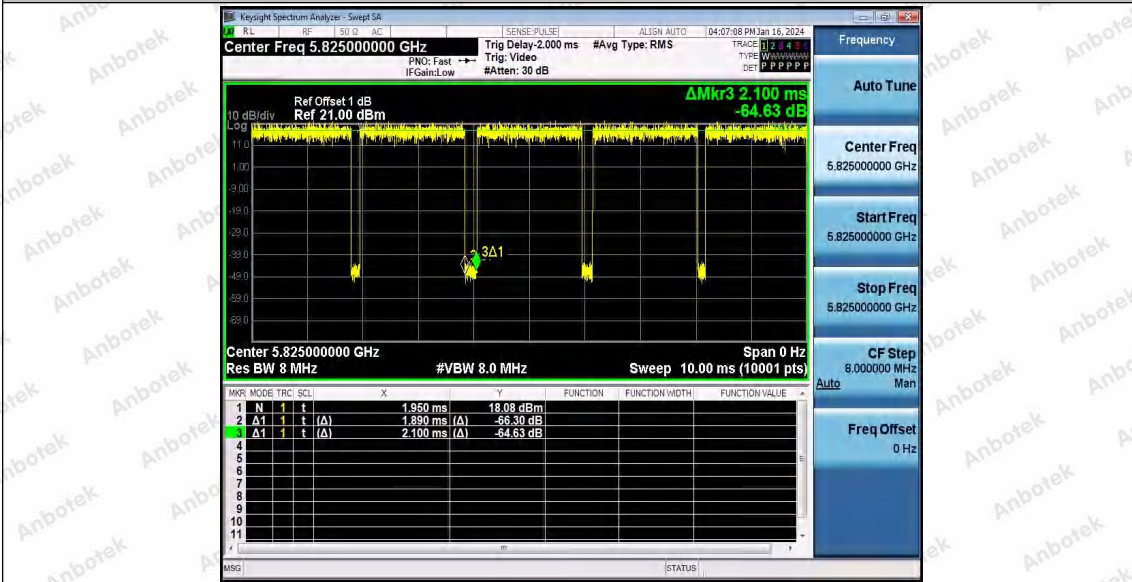

11N40SISO_Ant1_5190