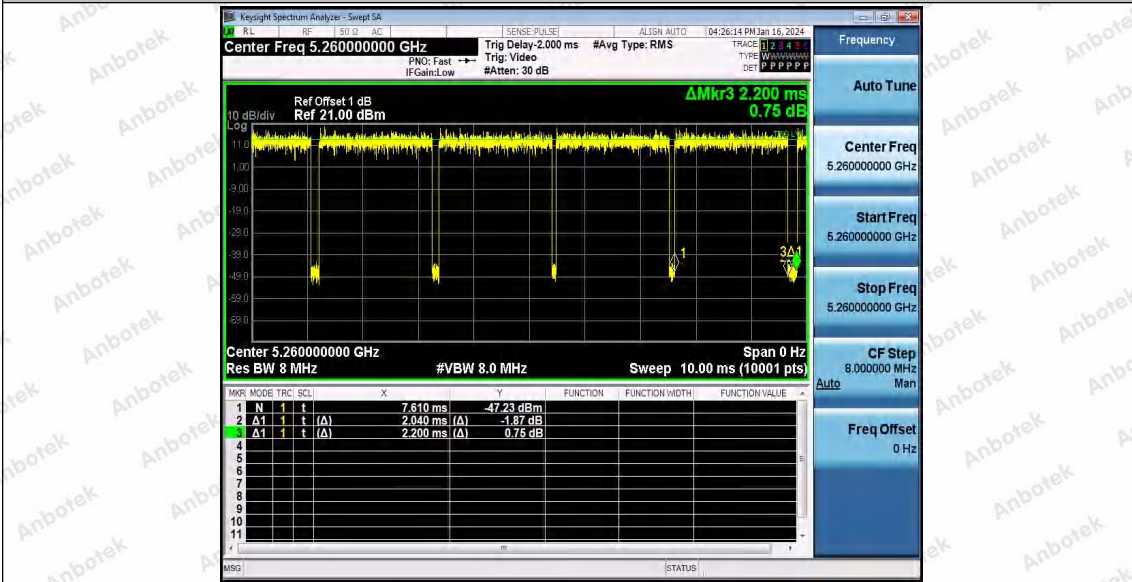

11A_Ant1_5300