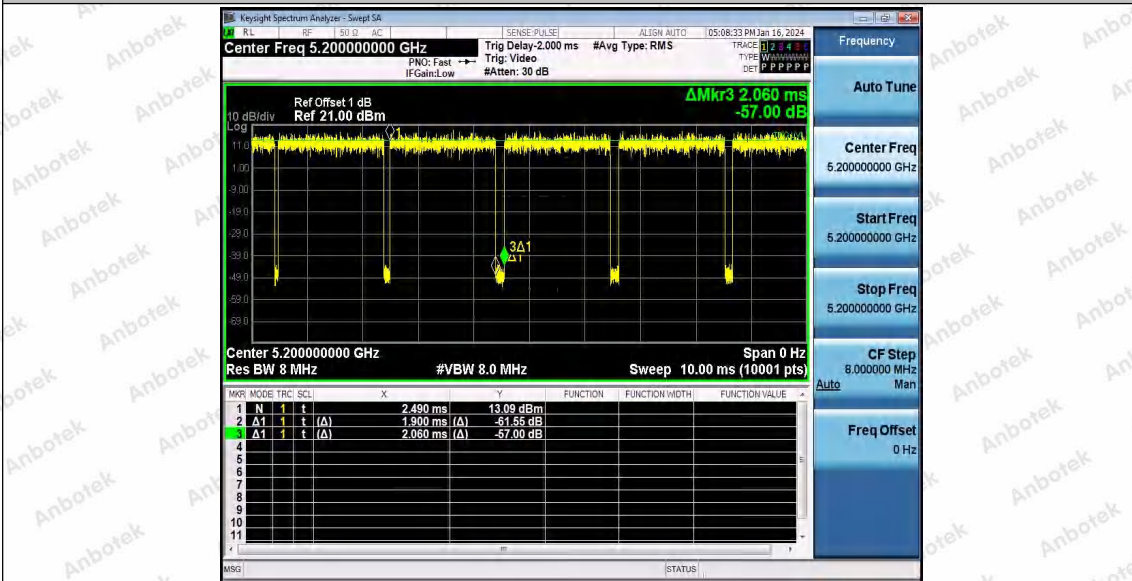

Hotline 400-003-0500
 www.anbotek.com.cn

11AC20SISO_Ant1_5180

11AC20SISO_Ant1_5200

Shenzhen Anbotek Compliance Laboratory Limited

Address: 1/F., Building D, Sogood Science and Technology Park, Sanwei Community, Hangcheng Street, Bao'an District, Shenzhen, Guangdong, China.
Tel: (86) 0755-26066440 Fax: (86) 0755-26014772 Email: service@anbotek.com