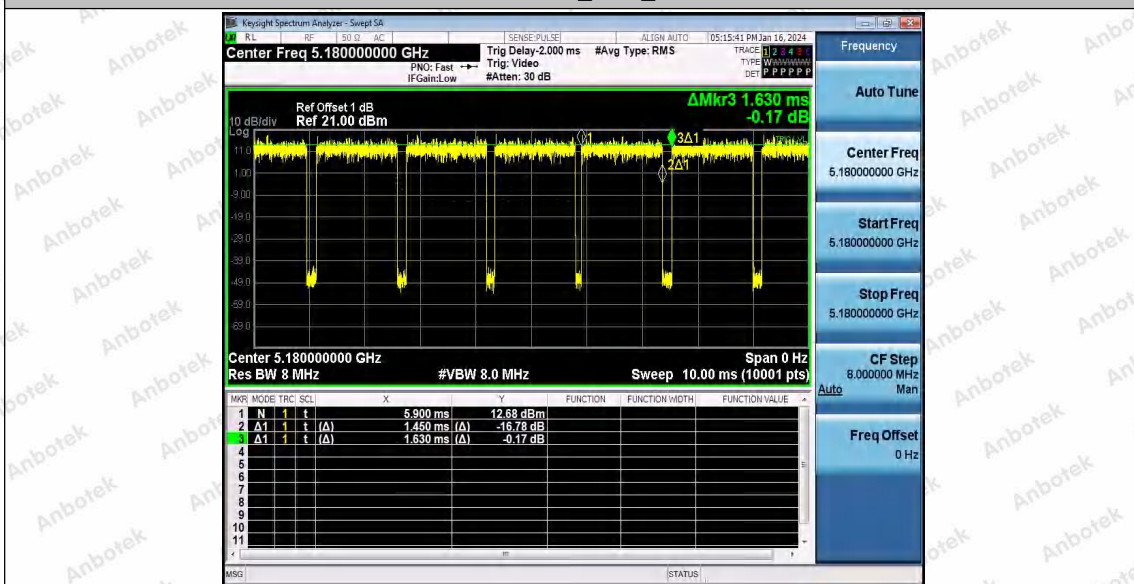

Hotline 400-003-0500
 www.anbotek.com.cn

11AC40SISO_Ant1_5795

11AX20SISO_Ant1_5180

Shenzhen Anbotek Compliance Laboratory Limited

Address: 1/F., Building D, Sogood Science and Technology Park, Sanwei Community, Hangcheng Street, Bao'an District, Shenzhen, Guangdong, China.
 Tel: (86) 0755-26066440 Fax: (86) 0755-26014772 Email: service@anbotek.com