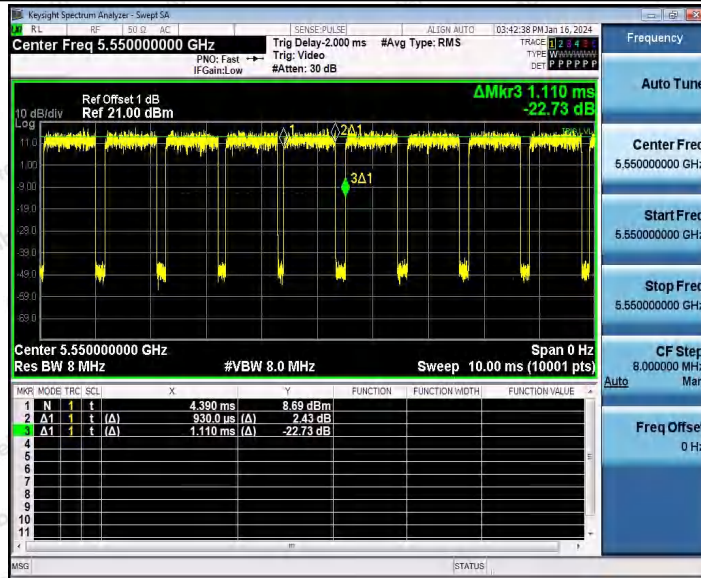

11AC40SISO_Ant1_5670