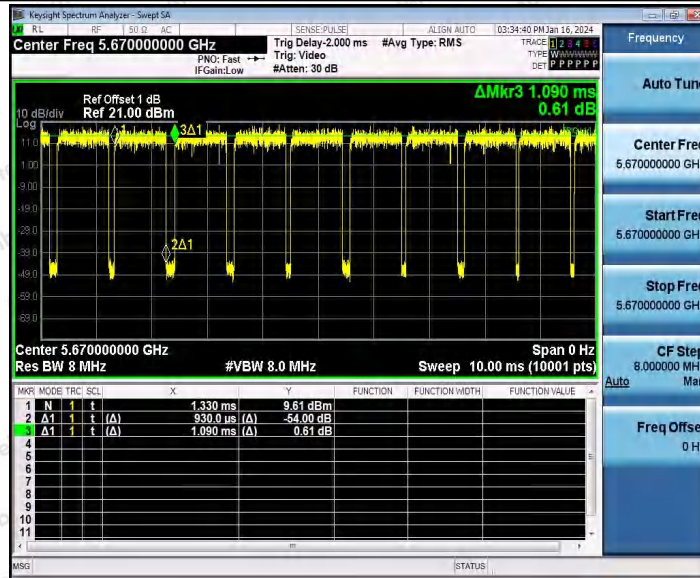

11N40SISO_Ant1_5670

11N40SISO_Ant1_5755