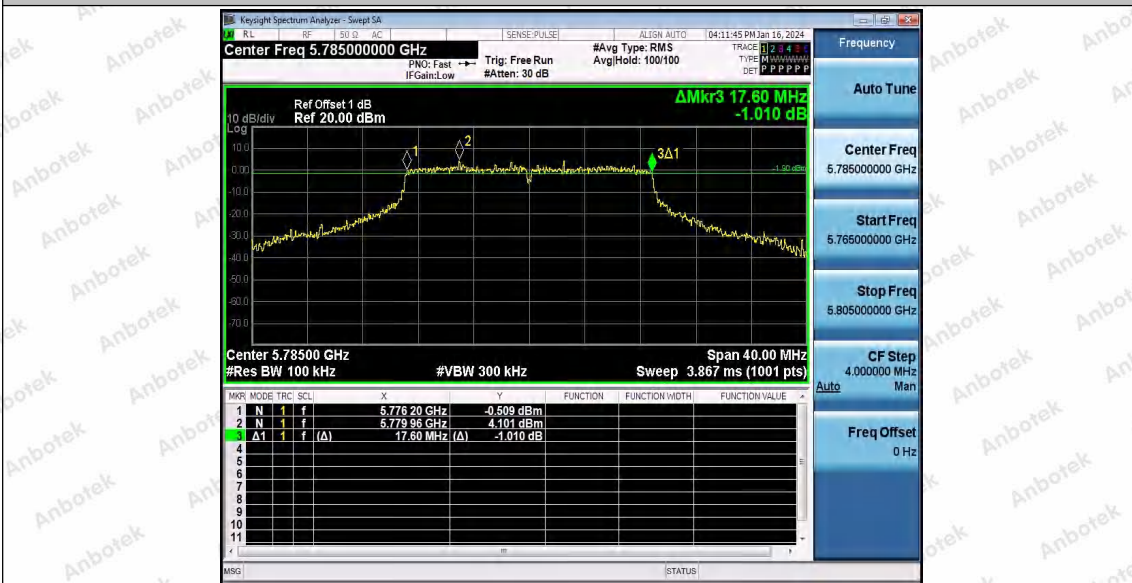

Hotline
400-003-0500
www.anbotek.com.cn

11AC20SISO_Ant1_5745

11AC20SISO_Ant1_5785

Shenzhen Anbotek Compliance Laboratory Limited

Address: 1/F., Building D, Sogood Science and Technology Park, Sanwei Community, Hangcheng Street, Bao'an District, Shenzhen, Guangdong, China.
 Tel: (86) 0755-26066440 Fax: (86) 0755-26014772 Email: service@anbotek.com