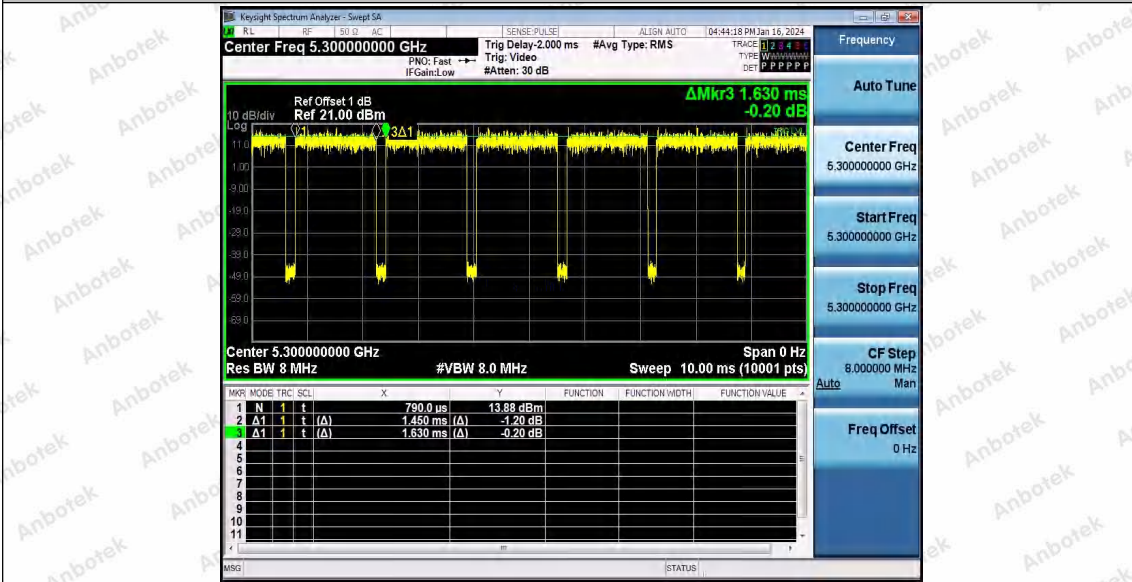

11AX20SISO_Ant1_5320