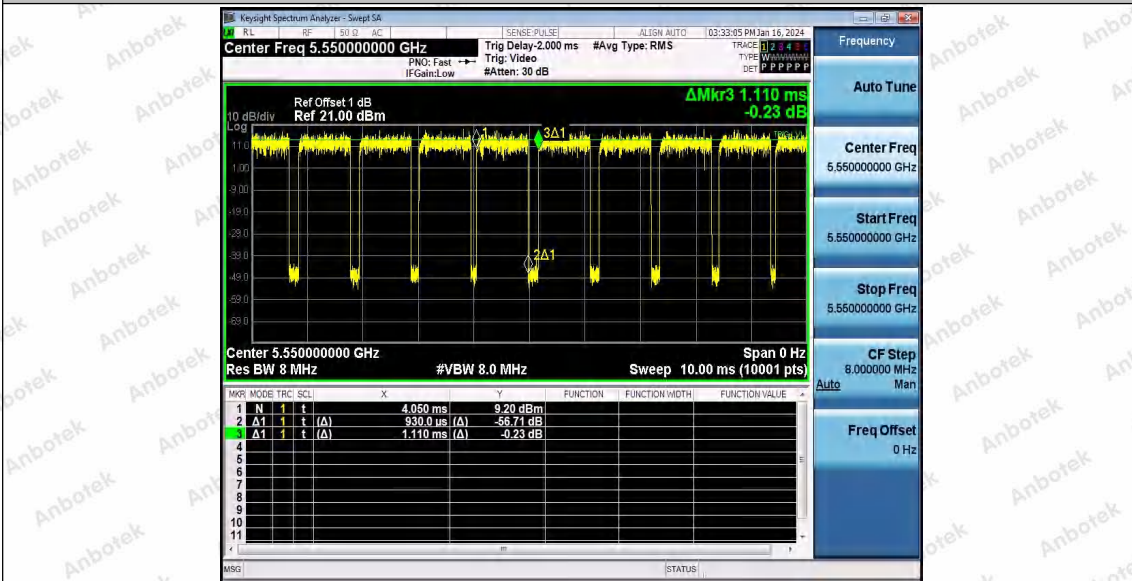

Hotline
400-003-0500
www.anbotek.com.cn

11N40SISO_Ant1_5510

11N40SISO_Ant1_5550

Shenzhen Anbotek Compliance Laboratory Limited

Address: 1/F., Building D, Sogood Science and Technology Park, Sanwei Community, Hangcheng Street, Bao'an District, Shenzhen, Guangdong, China.
 Tel: (86) 0755-26066440 Fax: (86) 0755-26014772 Email: service@anbotek.com