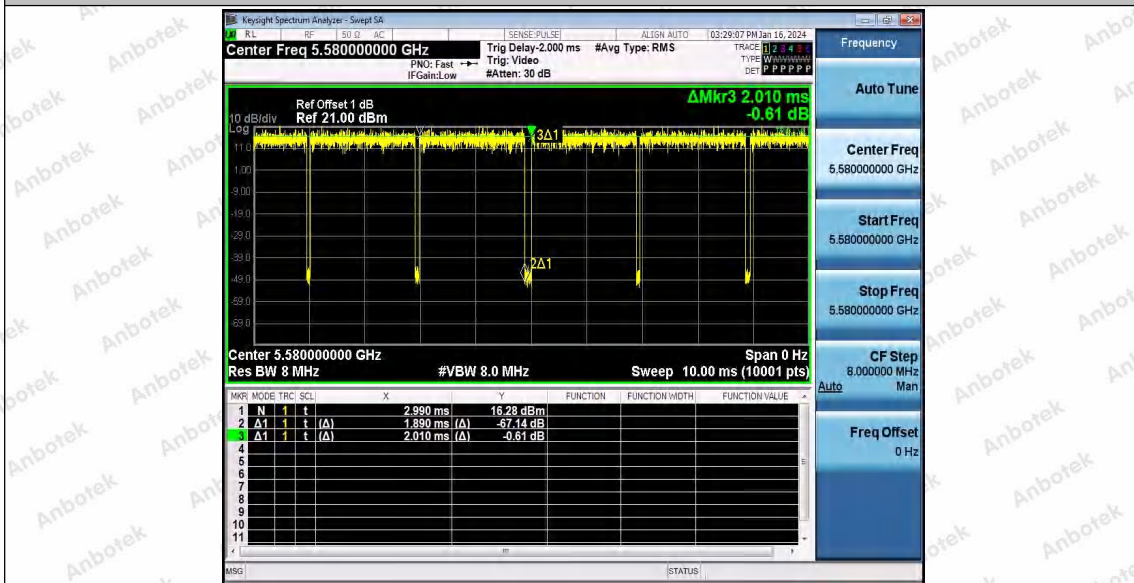

Hotline
 400-003-0500
 www.anbotek.com.cn

11N20SISO_Ant1_5500

11N20SISO_Ant1_5580

Shenzhen Anbotek Compliance Laboratory Limited

Address: 1/F., Building D, Sogood Science and Technology Park, Sanwei Community, Hangcheng Street, Bao'an District, Shenzhen, Guangdong, China.
 Tel: (86) 0755-26066440 Fax: (86) 0755-26014772 Email: service@anbotek.com