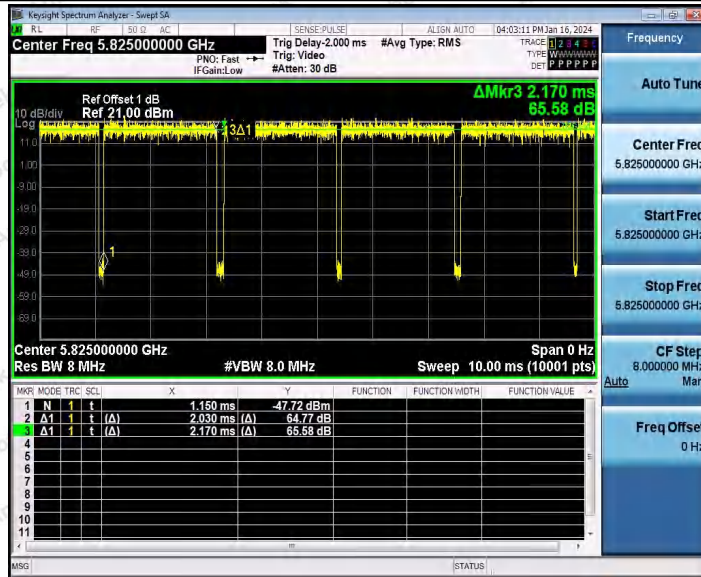

11N20SISO_Ant1_5180

Shenzhen Anbotek Compliance Laboratory Limited

Address: 1/F., Building D, Sogood Science and Technology Park, Sanwei Community, Hangcheng Street, Bao'an District, Shenzhen, Guangdong, China.
Tel: (86) 0755-26066440 Fax: (86) 0755-26014772 Email: service@anbotek.com

Hotline 400-003-0500
www.anbotek.com.cn