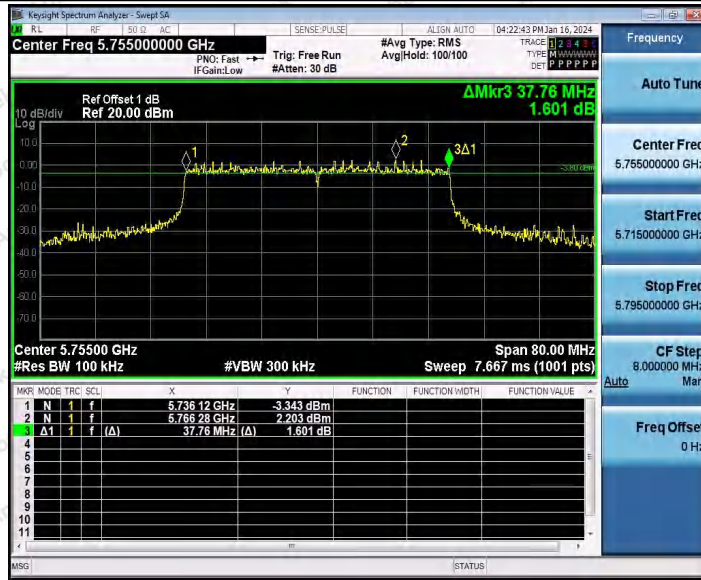

11AX40SISO_Ant1_5755

11AX40SISO_Ant1_5795

Shenzhen Anbotek Compliance Laboratory Limited

Address: 1/F., Building D, Sogood Science and Technology Park, Sanwei Community, Hangcheng Street, Bao'an District, Shenzhen, Guangdong, China.
Tel: (86) 0755-26066440 Fax: (86) 0755-26014772 Email: service@anbotek.com

Hotline
400-003-0500
www.anbotek.com.cn