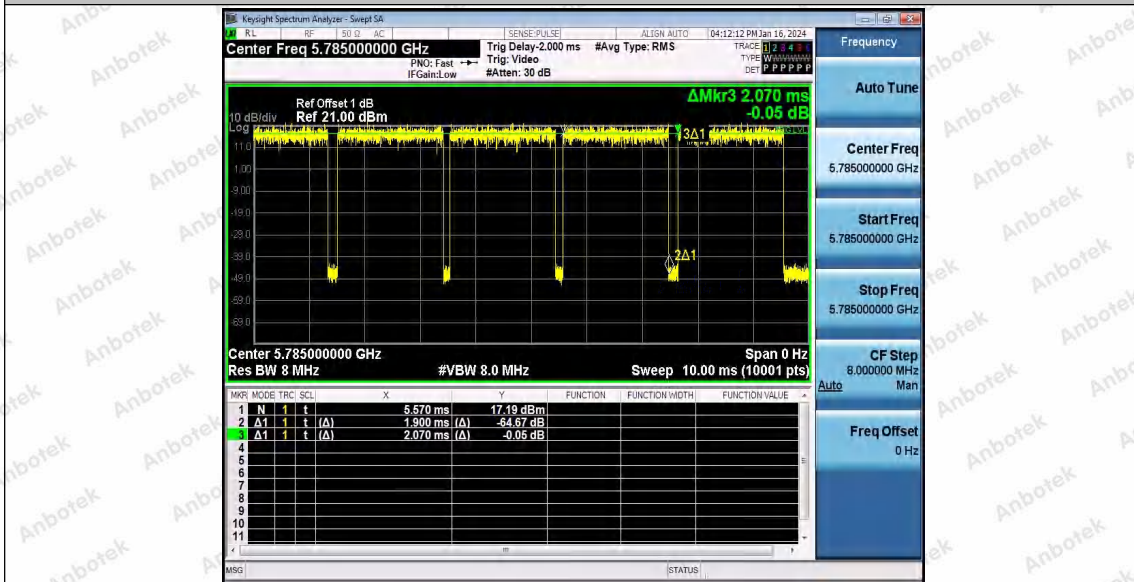

11AC20SISO_Ant1_5825