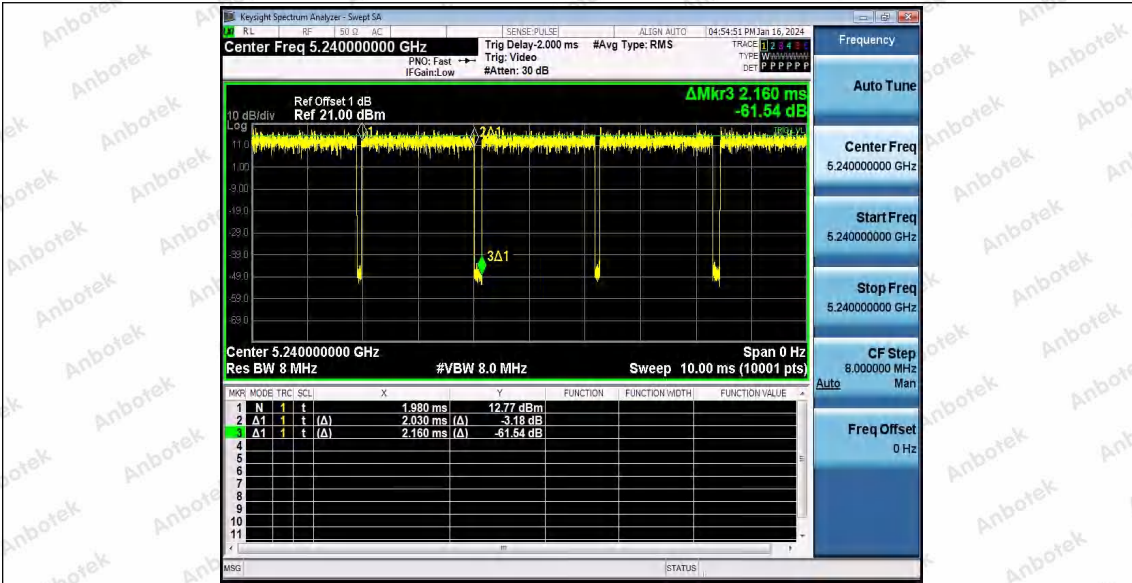

11A_Ant1_5260