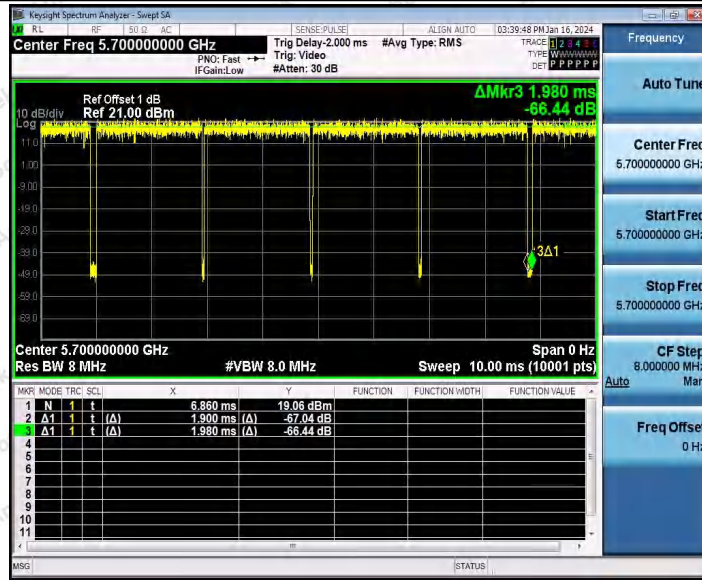

11AC20SISO_Ant1_5700

11AC20SISO_Ant1_5745

Shenzhen Anbotek Compliance Laboratory Limited

Address: 1/F., Building D, Sogood Science and Technology Park, Sanwei Community, Hangcheng Street, Bao'an District, Shenzhen, Guangdong, China.
Tel: (86) 0755-26066440 Fax: (86) 0755-26014772 Email: service@anbotek.com

Hotline 400-003-0500
www.anbotek.com.cn