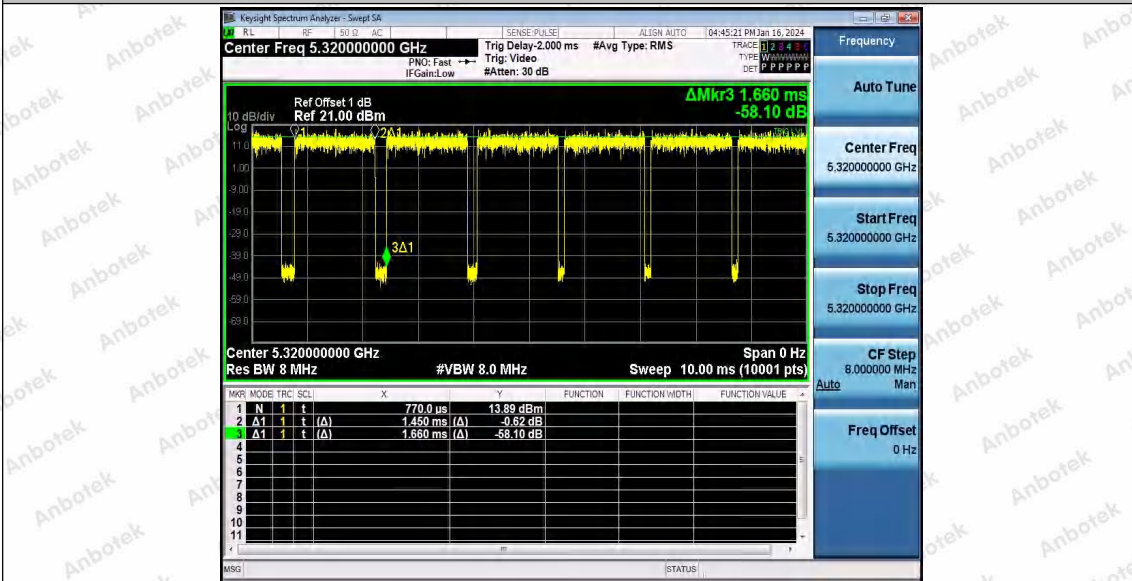

Hotline 400-003-0500
 www.anbotek.com.cn

11AX20SISO_Ant1_5300

11AX20SISO_Ant1_5320

Shenzhen Anbotek Compliance Laboratory Limited

Address: 1/F., Building D, Sogood Science and Technology Park, Sanwei Community, Hangcheng Street, Bao'an District, Shenzhen, Guangdong, China.
Tel: (86) 0755-26066440 Fax: (86) 0755-26014772 Email: service@anbotek.com