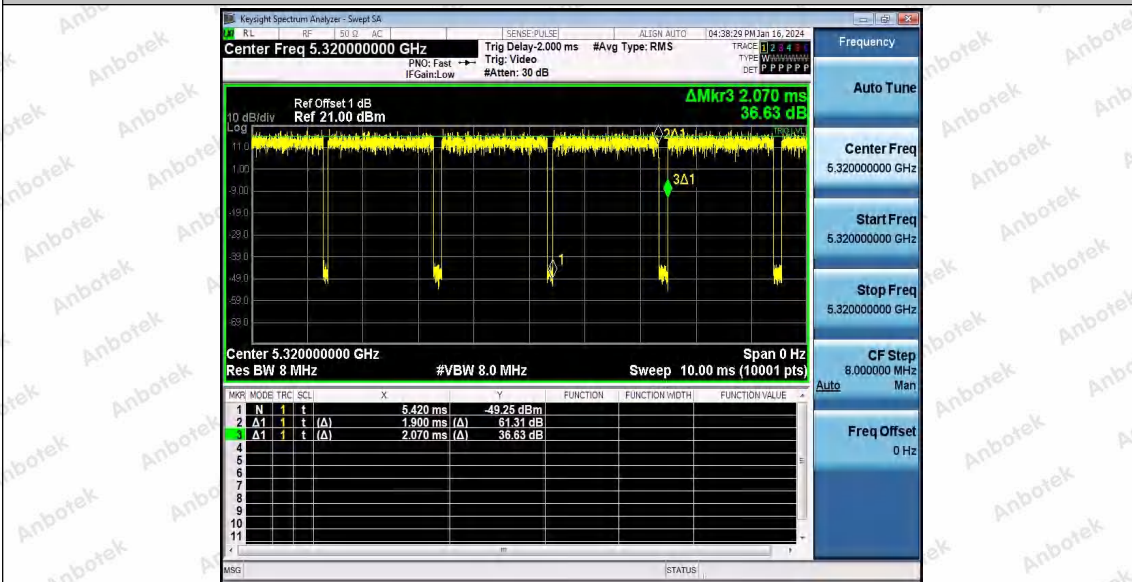

11AC20SISO_Ant1_5500