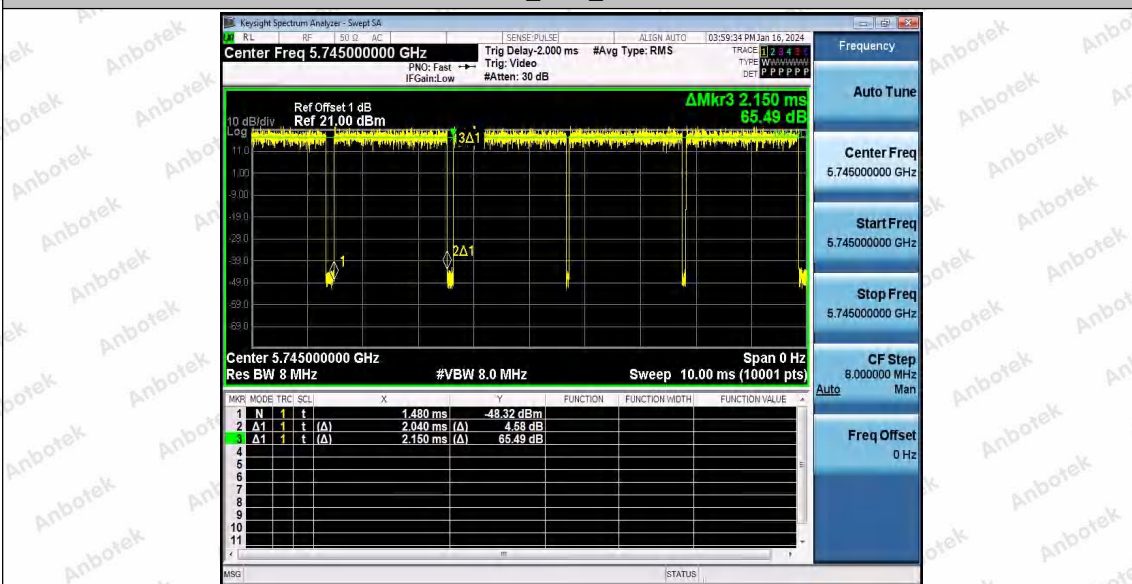

Hotline
400-003-0500
www.anbotek.com.cn

11A_Ant1_5700

11A_Ant1_5745

Shenzhen Anbotek Compliance Laboratory Limited

Address: 1/F., Building D, Sogood Science and Technology Park, Sanwei Community, Hangcheng Street, Bao'an District, Shenzhen, Guangdong, China.
Tel: (86) 0755-26066440 Fax: (86) 0755-26014772 Email: service@anbotek.com