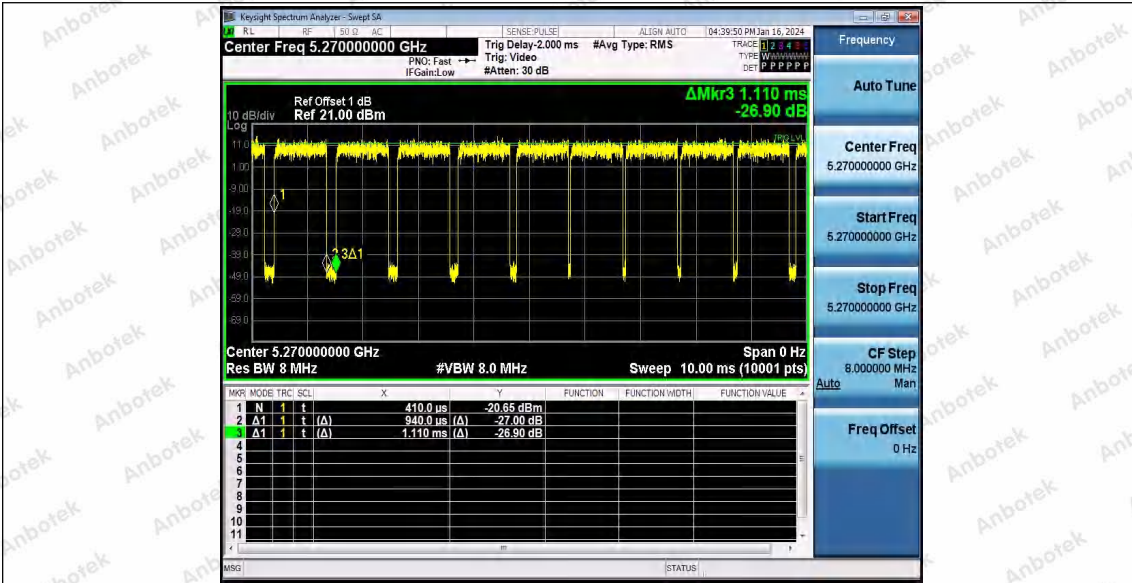

11AC40SISO_Ant1_5310