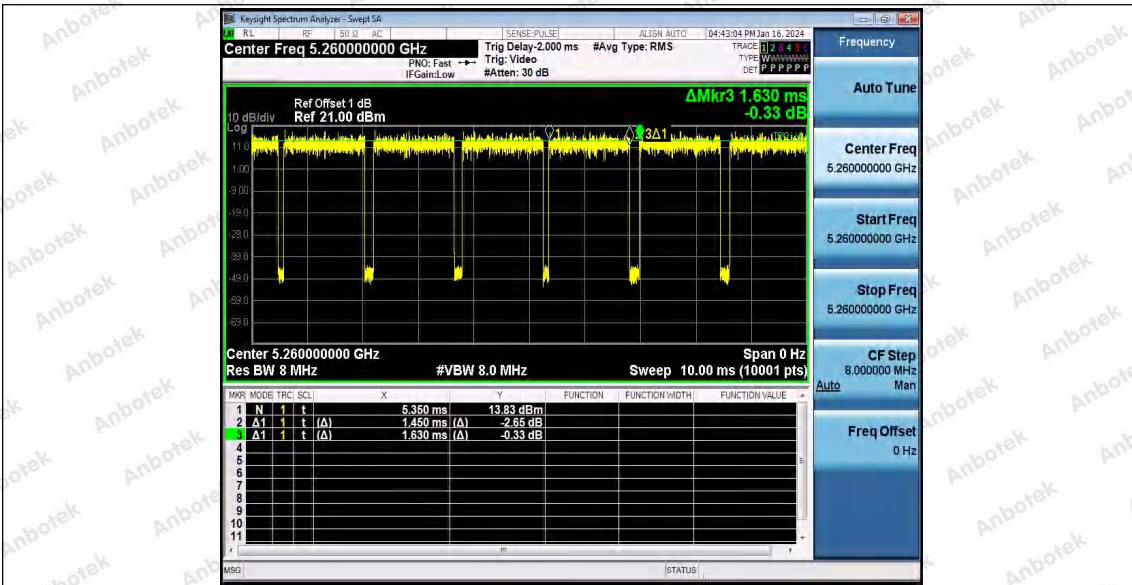

11AX20SISO_Ant1_5300