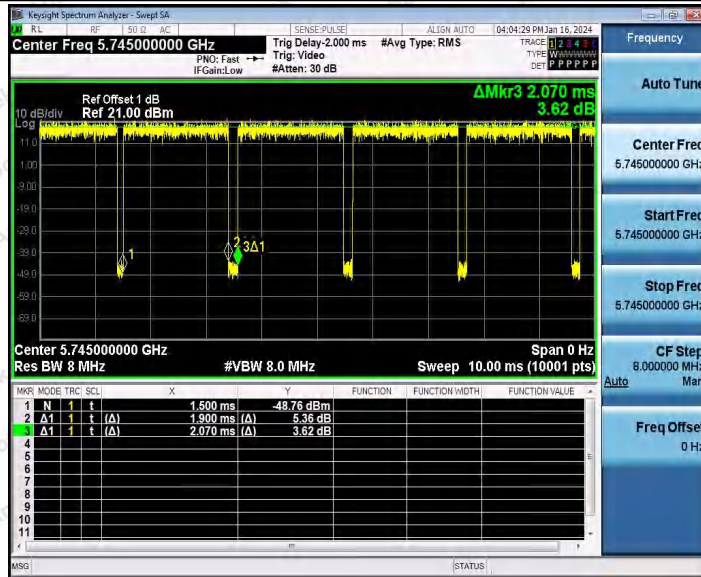

11N20SISO_Ant1_5745

11N20SISO_Ant1_5785

Shenzhen Anbotek Compliance Laboratory Limited

Address: 1/F., Building D, Sogood Science and Technology Park, Sanwei Community, Hangcheng Street, Bao'an District, Shenzhen, Guangdong, China.
Tel: (86) 0755-26066440 Fax: (86) 0755-26014772 Email: service@anbotek.com

Hotline 400-003-0500
www.anbotek.com.cn