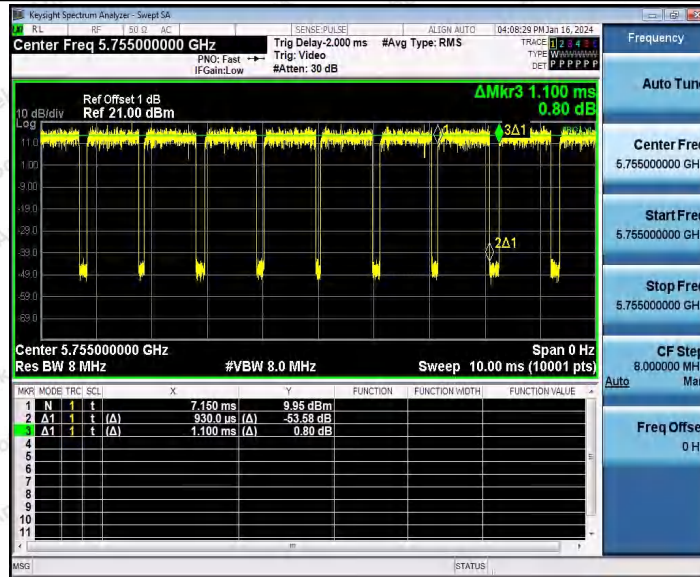

11N40SISO_Ant1_5795

Shenzhen Anbotek Compliance Laboratory Limited

Address: 1/F., Building D, Sogood Science and Technology Park, Sanwei Community, Hangcheng Street, Bao'an District, Shenzhen, Guangdong, China.
Tel: (86) 0755-26066440 Fax: (86) 0755-26014772 Email: service@anbotek.com

Hotline 400-003-0500
www.anbotek.com.cn