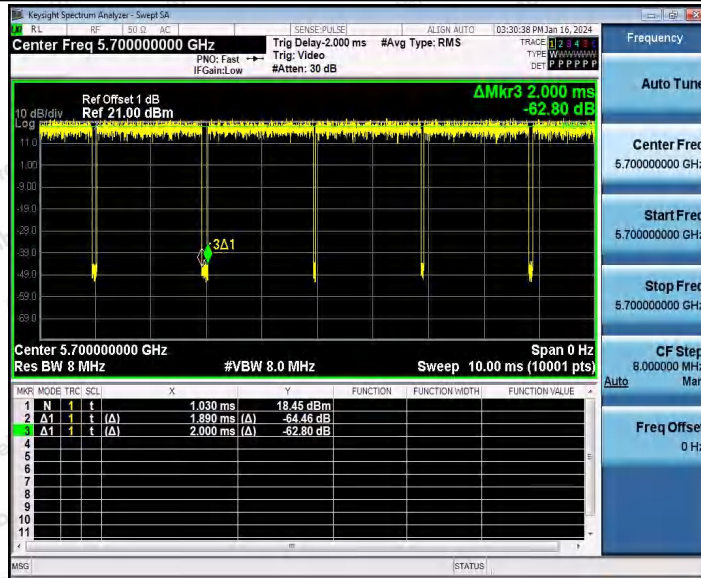

11N20SISO_Ant1_5700