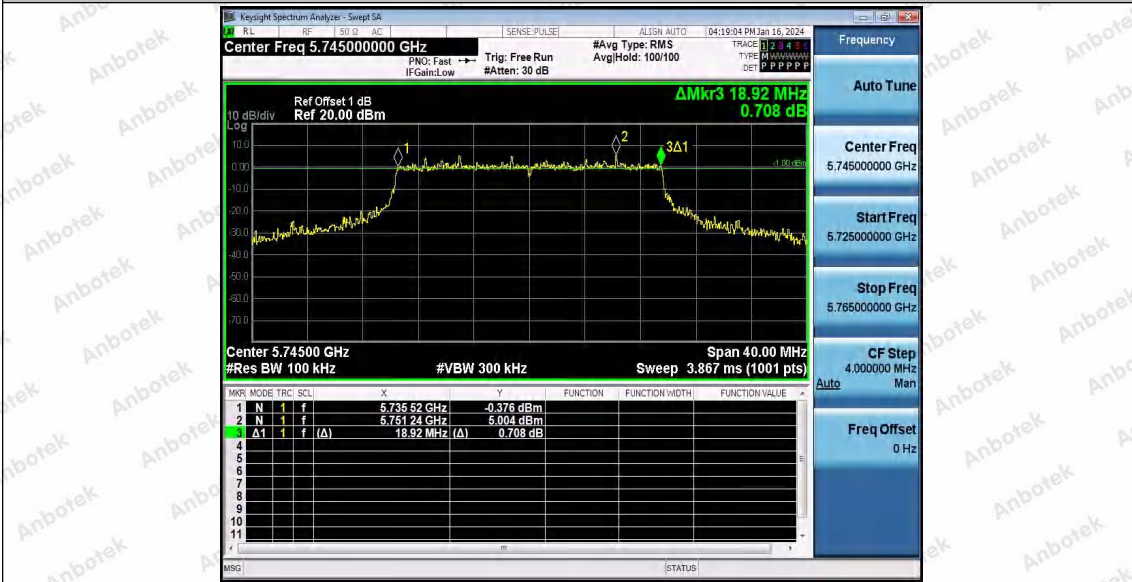

11AX20SISO_Ant1_5785