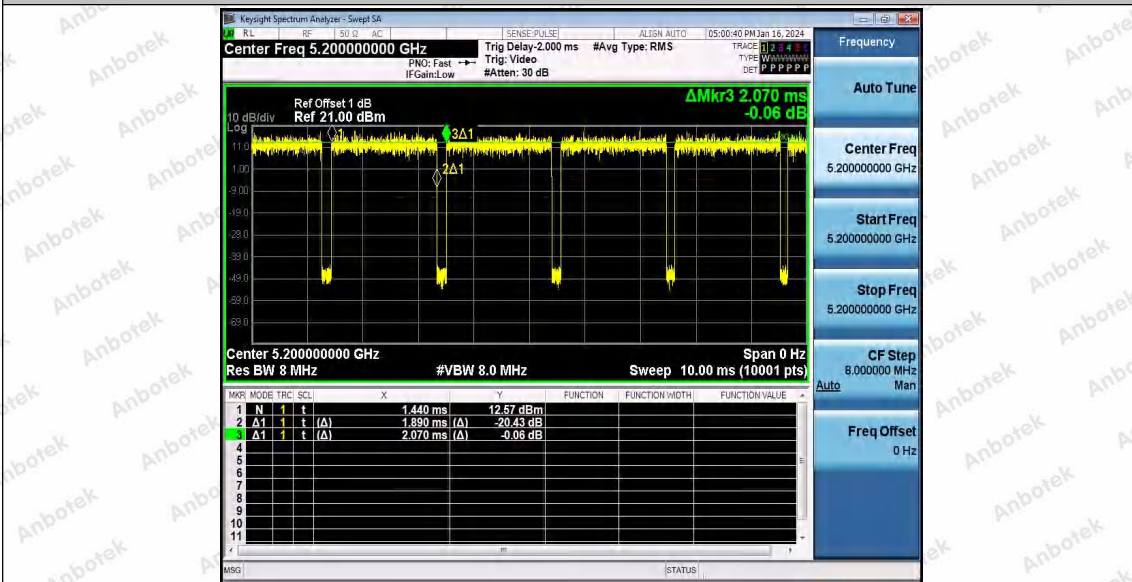

11N20SISO_Ant1_5240