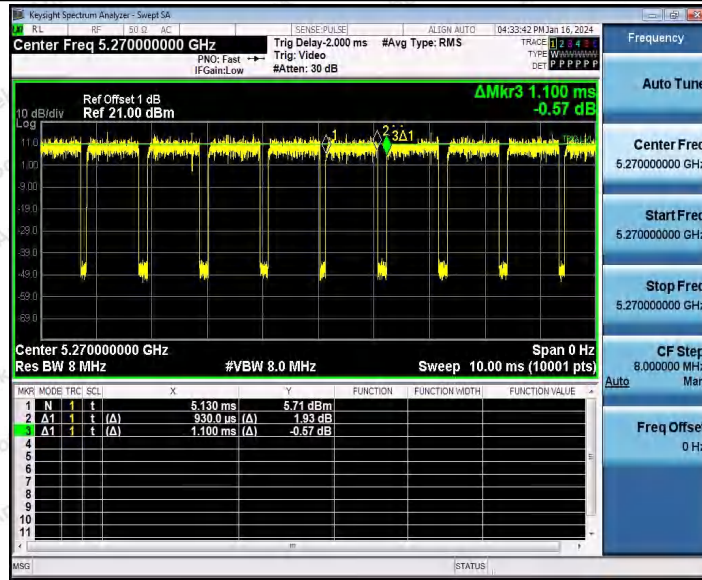

11N40SISO_Ant1_5310

Shenzhen Anbotek Compliance Laboratory Limited

Address: 1/F., Building D, Sogood Science and Technology Park, Sanwei Community, Hangcheng Street, Bao'an District, Shenzhen, Guangdong, China.
Tel: (86) 0755-26066440 Fax: (86) 0755-26014772 Email: service@anbotek.com

Hotline
400-003-0500
www.anbotek.com.cn