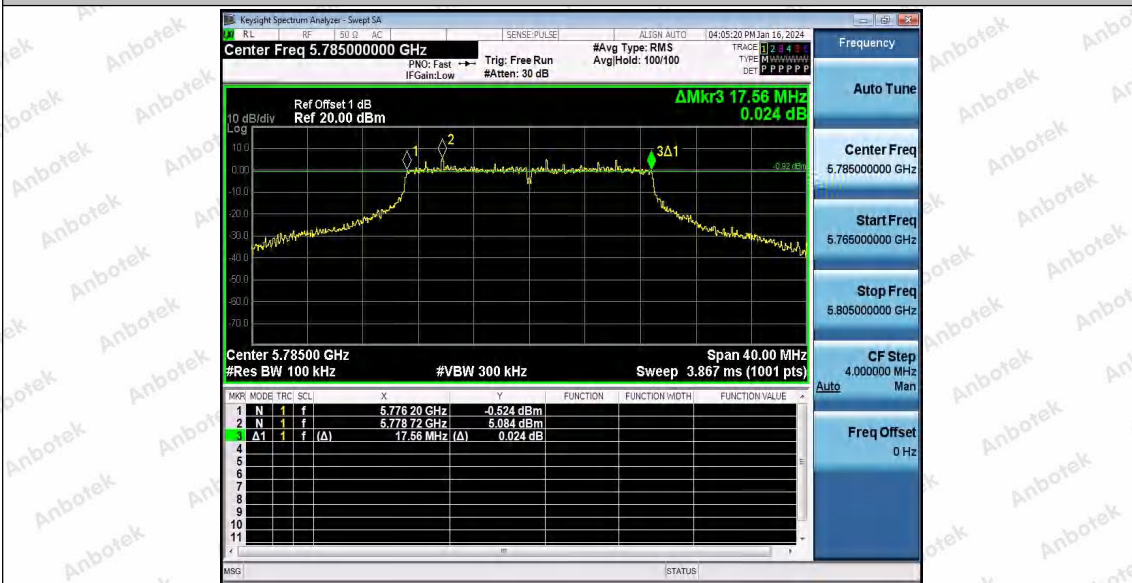

Hotline 400-003-0500
 www.anbotek.com.cn

11N20SISO_Ant1_5745

11N20SISO_Ant1_5785

Shenzhen Anbotek Compliance Laboratory Limited

Address: 1/F., Building D, Sogood Science and Technology Park, Sanwei Community, Hangcheng Street, Bao'an District, Shenzhen, Guangdong, China.
Tel: (86) 0755-26066440 Fax: (86) 0755-26014772 Email: service@anbotek.com