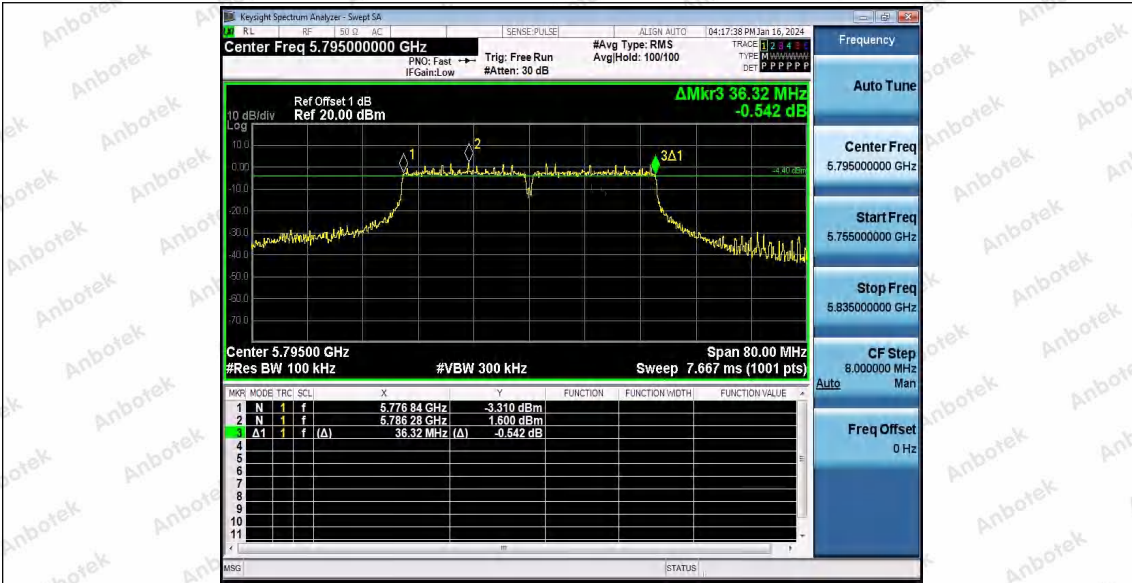

11AX20SISO_Ant1_5745