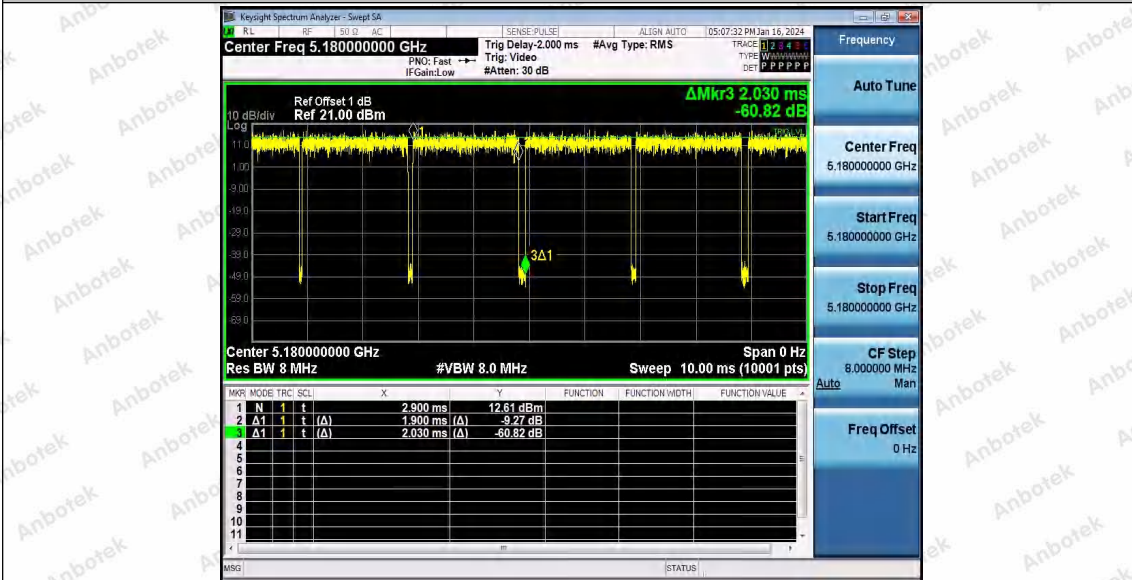

11AC20SISO_Ant1_5200