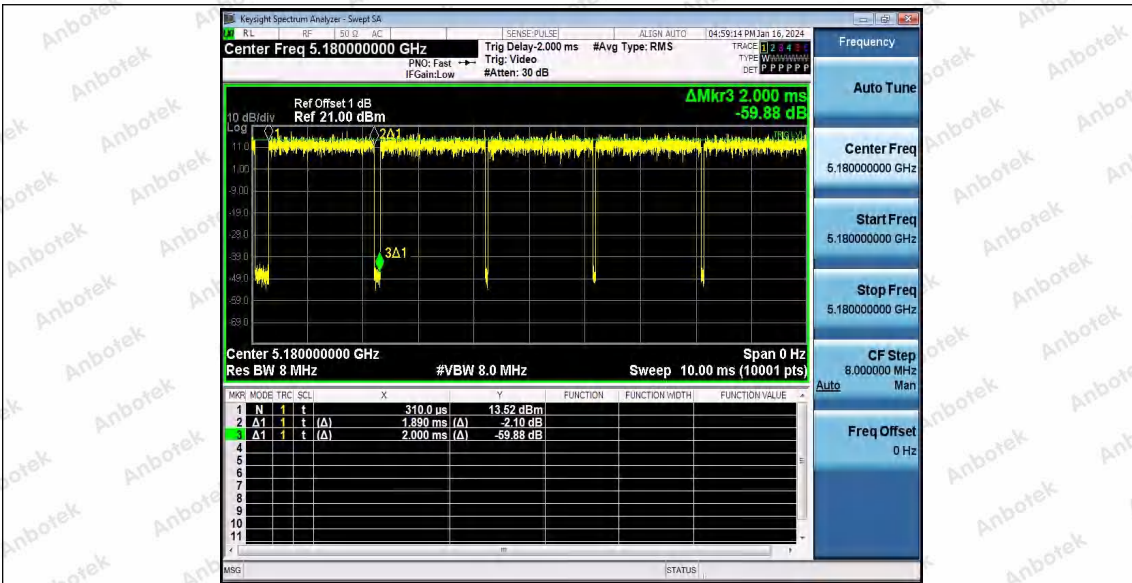

11N20SISO_Ant1_5200