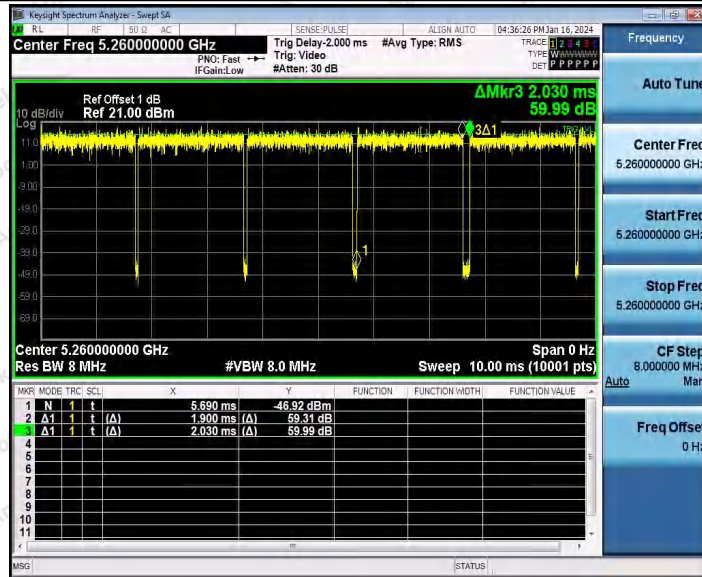

11AC20SISO_Ant1_5300

Shenzhen Anbotek Compliance Laboratory Limited

Address: 1/F., Building D, Sogood Science and Technology Park, Sanwei Community, Hangcheng Street, Bao'an District, Shenzhen, Guangdong, China.
Tel: (86) 0755-26066440 Fax: (86) 0755-26014772 Email: service@anbotek.com

Hotline
400-003-0500
www.anbotek.com.cn