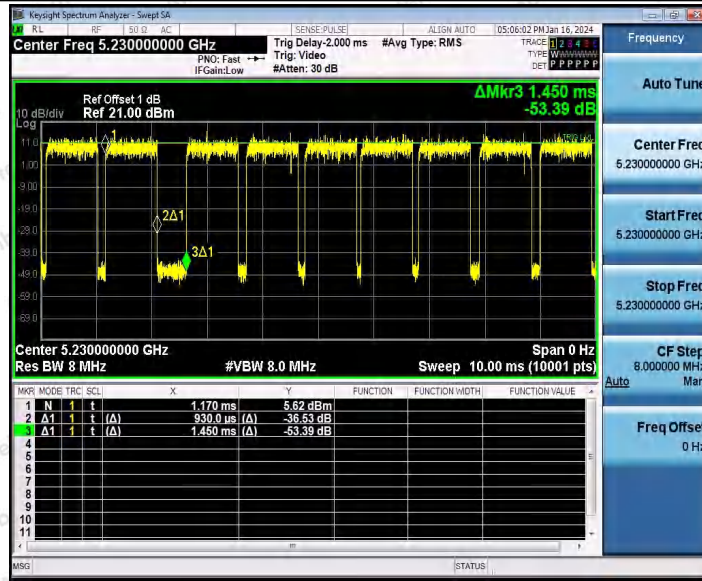

11N40SISO_Ant1_5270