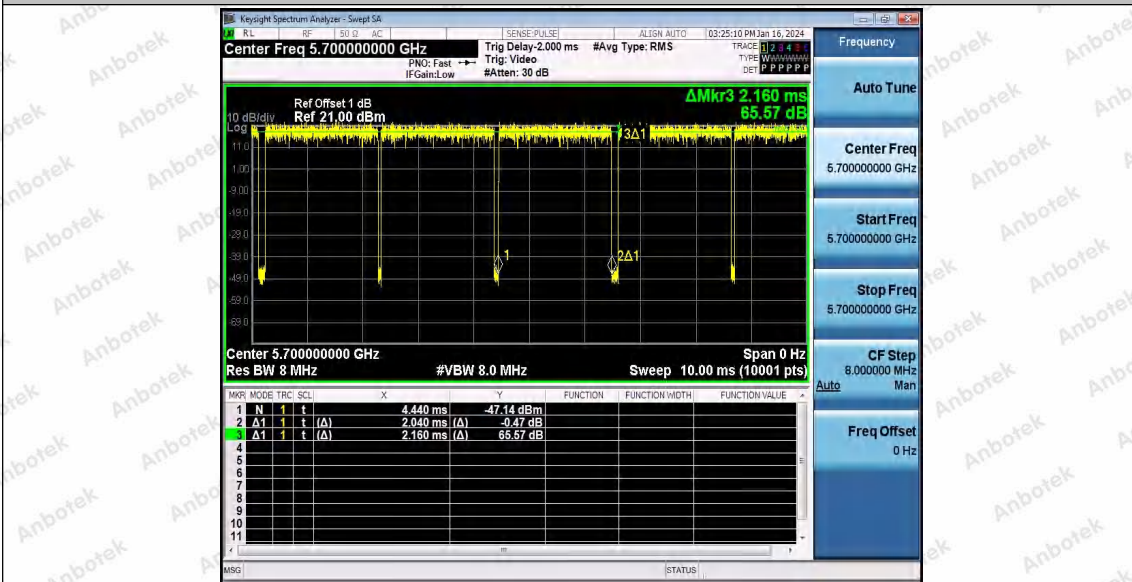

11A_Ant1_5745