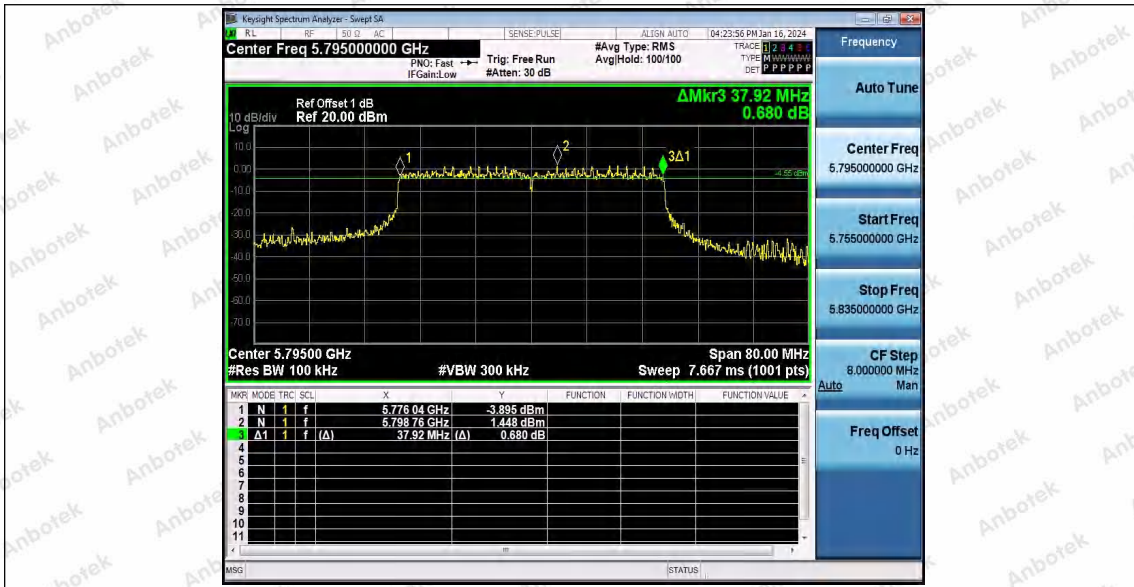

Shenzhen Anbotek Compliance Laboratory Limited

Address: 1/F., Building D, Sogood Science and Technology Park, Sanwei Community, Hangcheng Street, Bao'an District, Shenzhen, Guangdong, China.
Tel: (86) 0755-26066440 Fax: (86) 0755-26014772 Email: service@anbotek.com

Hotline
400-003-0500
www.anbotek.com.cn