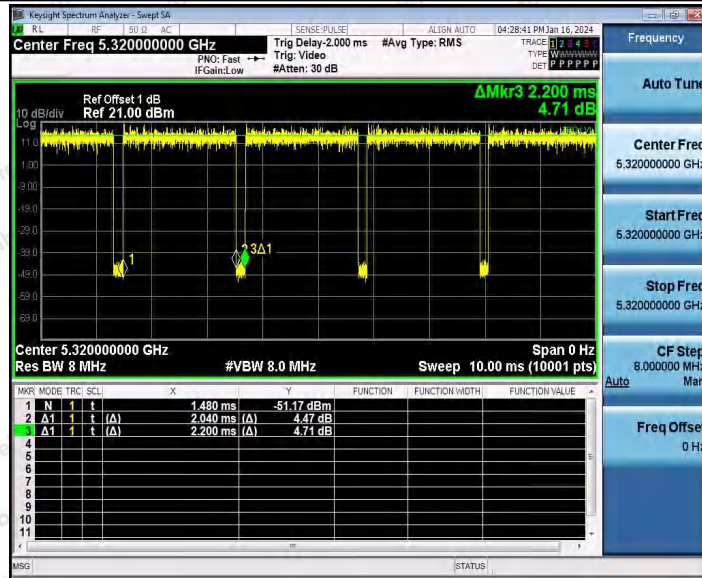

11A_Ant1_5500