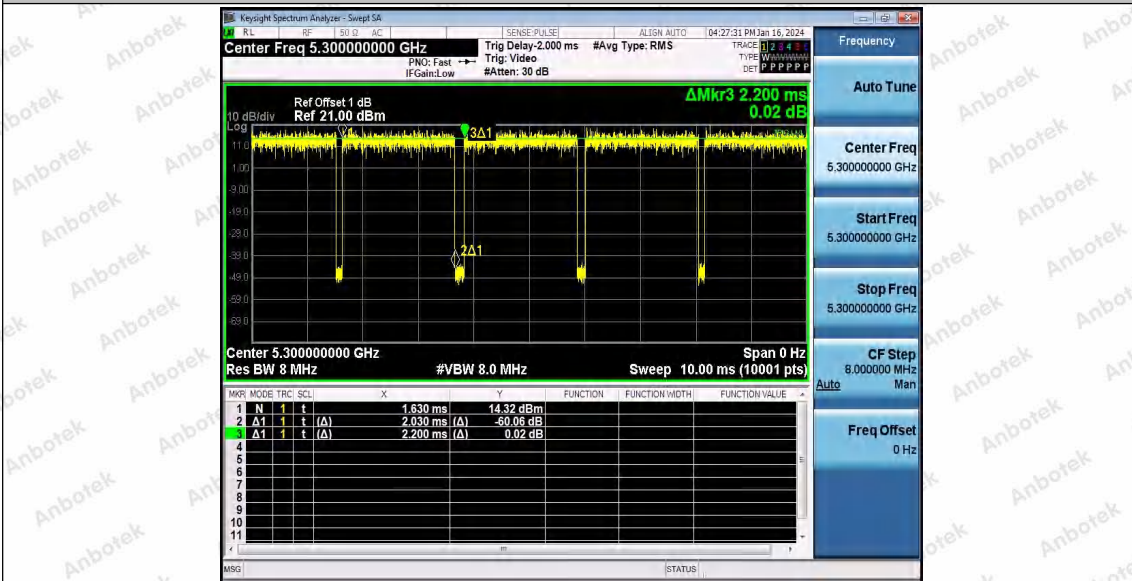

Hotline 400-003-0500
 www.anbotek.com.cn

11A_Ant1_5260

11A_Ant1_5300

Shenzhen Anbotek Compliance Laboratory Limited

Address: 1/F., Building D, Sogood Science and Technology Park, Sanwei Community, Hangcheng Street, Bao'an District, Shenzhen, Guangdong, China.
 Tel: (86) 0755-26066440 Fax: (86) 0755-26014772 Email: service@anbotek.com