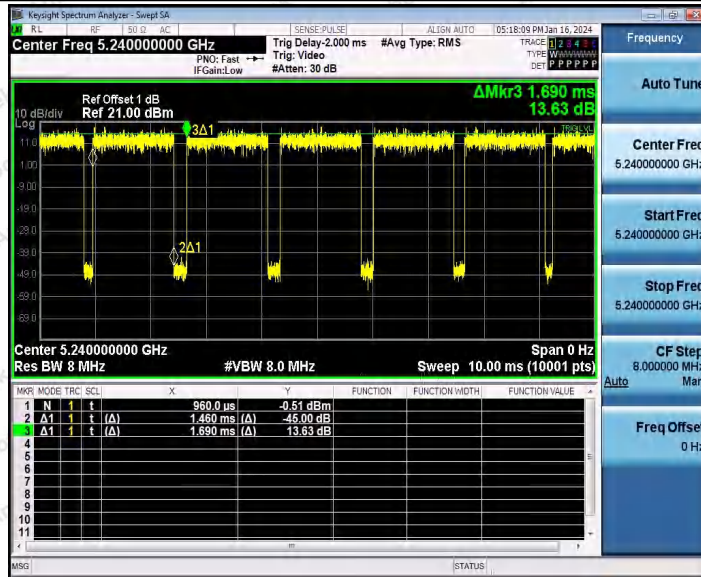

11AX20SISO_Ant1_5260

Shenzhen Anbotek Compliance Laboratory Limited

Address: 1/F., Building D, Sogood Science and Technology Park, Sanwei Community, Hangcheng Street, Bao'an District, Shenzhen, Guangdong, China.
Tel: (86) 0755-26066440 Fax: (86) 0755-26014772 Email: service@anbotek.com

Hotline 400-003-0500
www.anbotek.com.cn