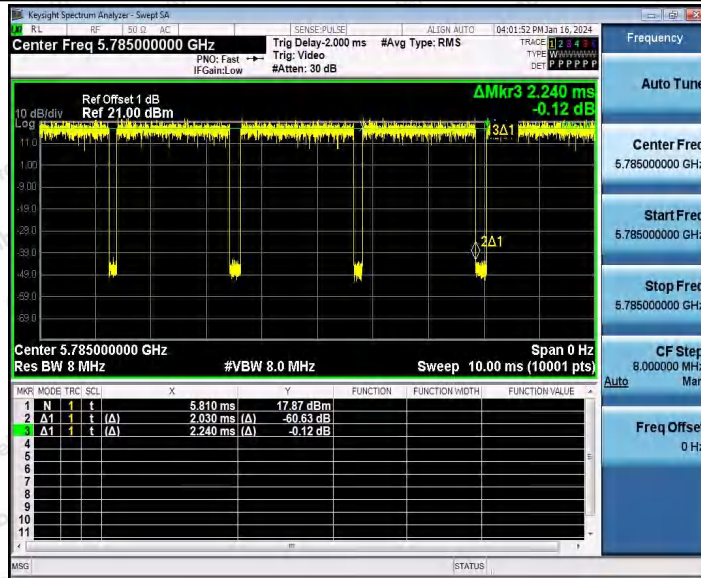

11A_Ant1_5785

11A_Ant1_5825