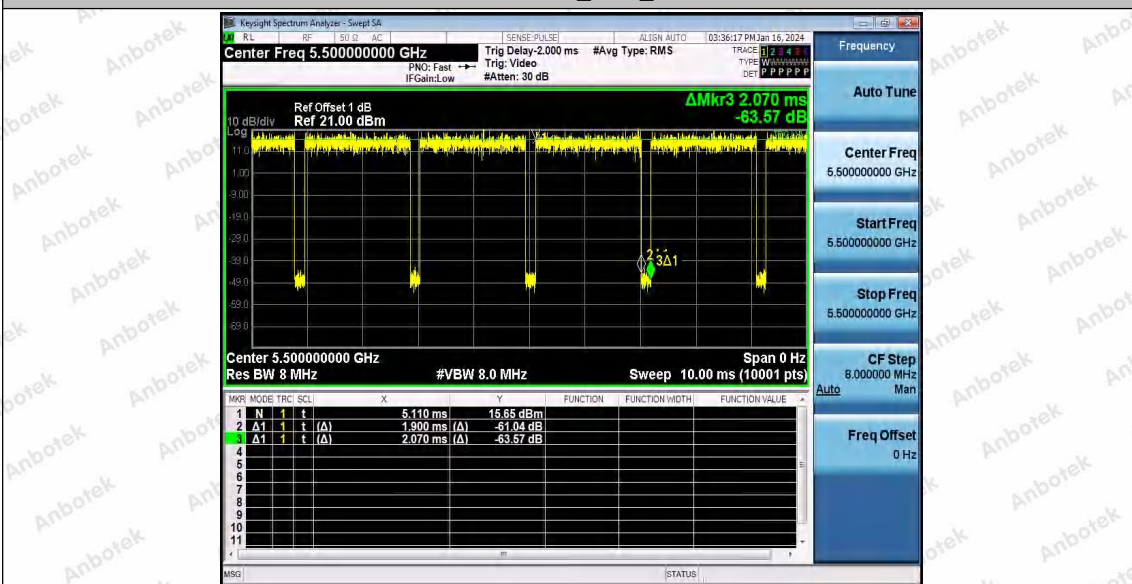

Hotline
 400-003-0500
 www.anbotek.com.cn

11AC20SISO_Ant1_5320

11AC20SISO_Ant1_5500

Shenzhen Anbotek Compliance Laboratory Limited

Address: 1/F., Building D, Sogood Science and Technology Park, Sanwei Community, Hangcheng Street, Bao'an District, Shenzhen, Guangdong, China.
Tel: (86) 0755-26066440 Fax: (86) 0755-26014772 Email: service@anbotek.com