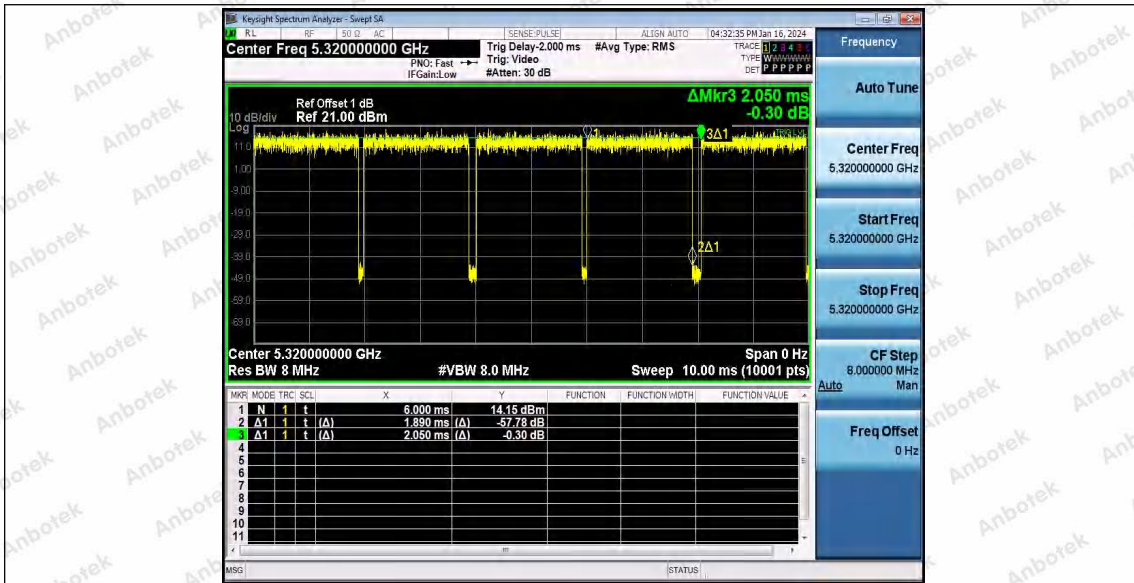

11N20SISO_Ant1_5500