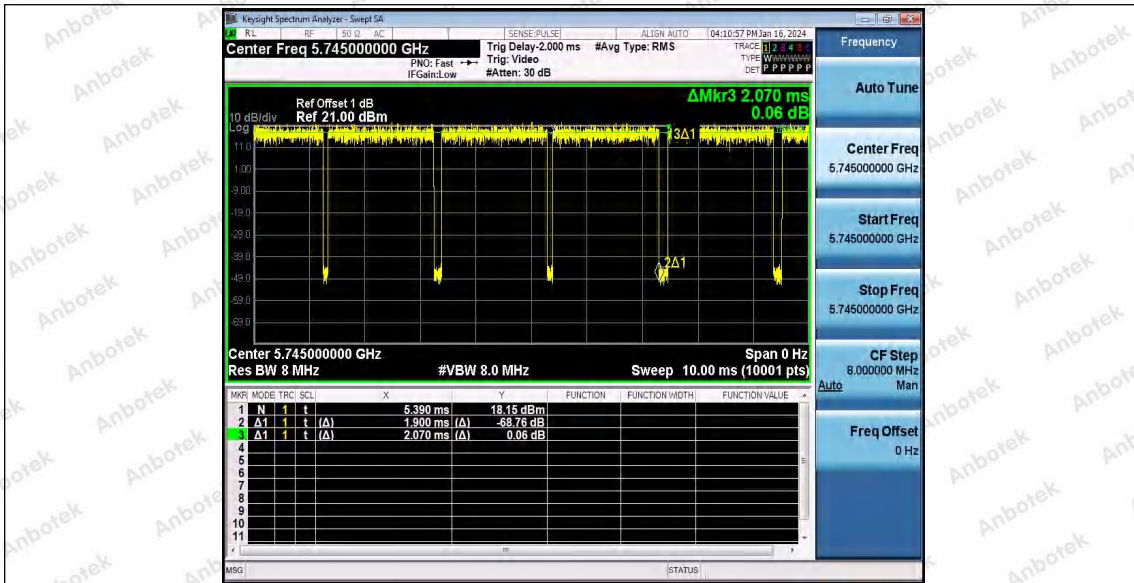

11AC20SISO_Ant1_5785