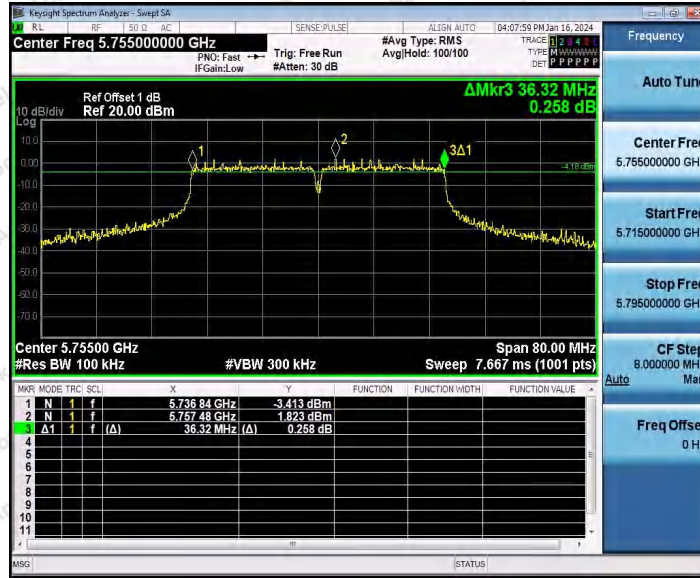

11N40SISO_Ant1_5755

11N40SISO_Ant1_5795

Shenzhen Anbotek Compliance Laboratory Limited

Address: 1/F., Building D, Sogood Science and Technology Park, Sanwei Community, Hangcheng Street, Bao'an District, Shenzhen, Guangdong, China.
Tel: (86) 0755-26066440 Fax: (86) 0755-26014772 Email: service@anbotek.com

Hotline
400-003-0500
www.anbotek.com.cn