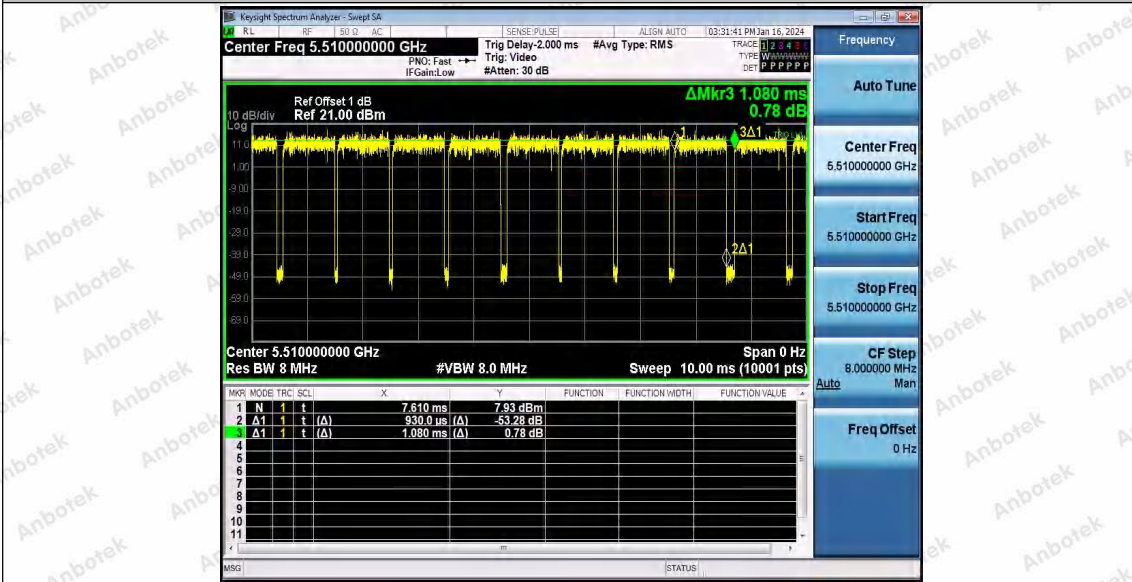

11N40SISO_Ant1_5550