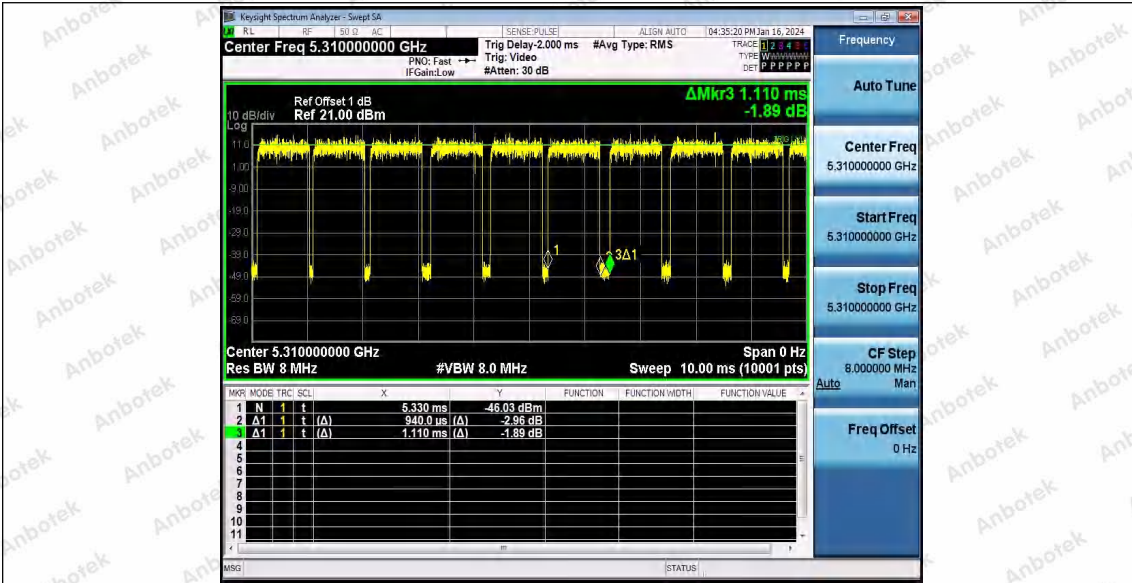

11N40SISO_Ant1_5510