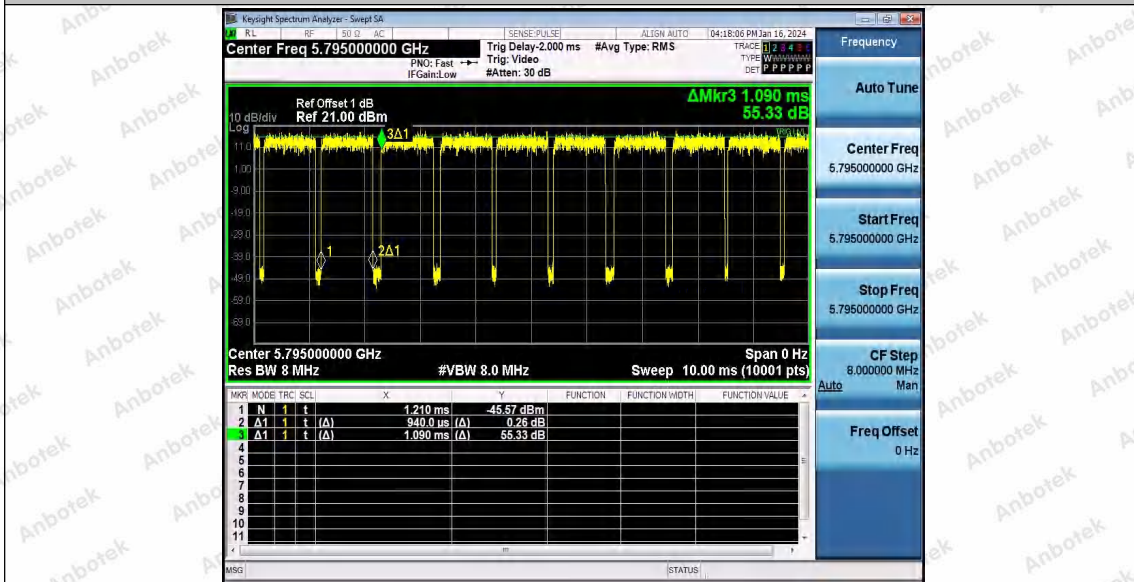

11AX20SISO_Ant1_5180