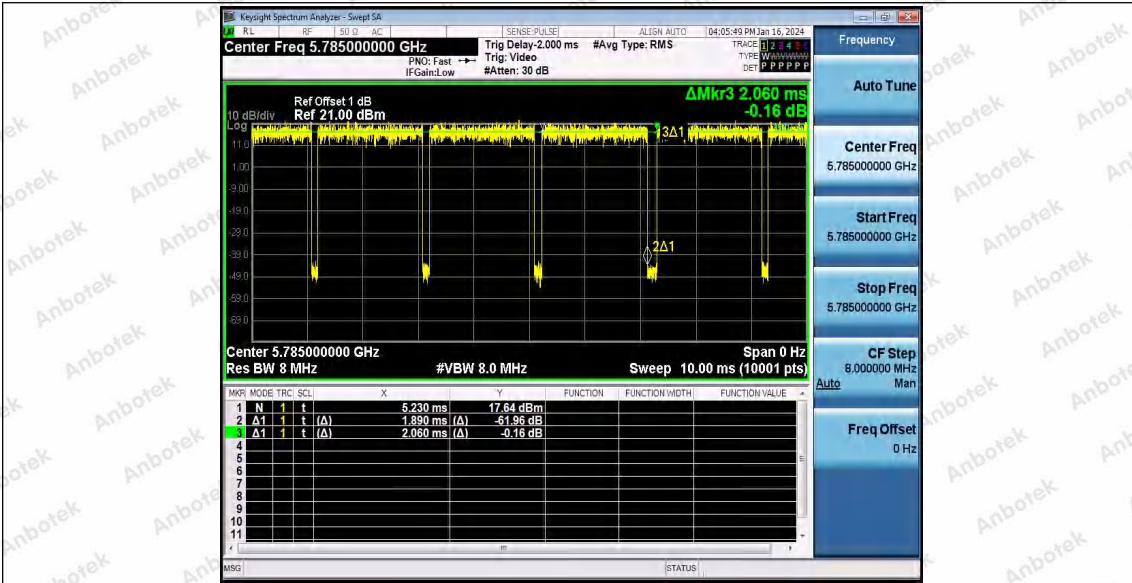

11N20SISO_Ant1_5825