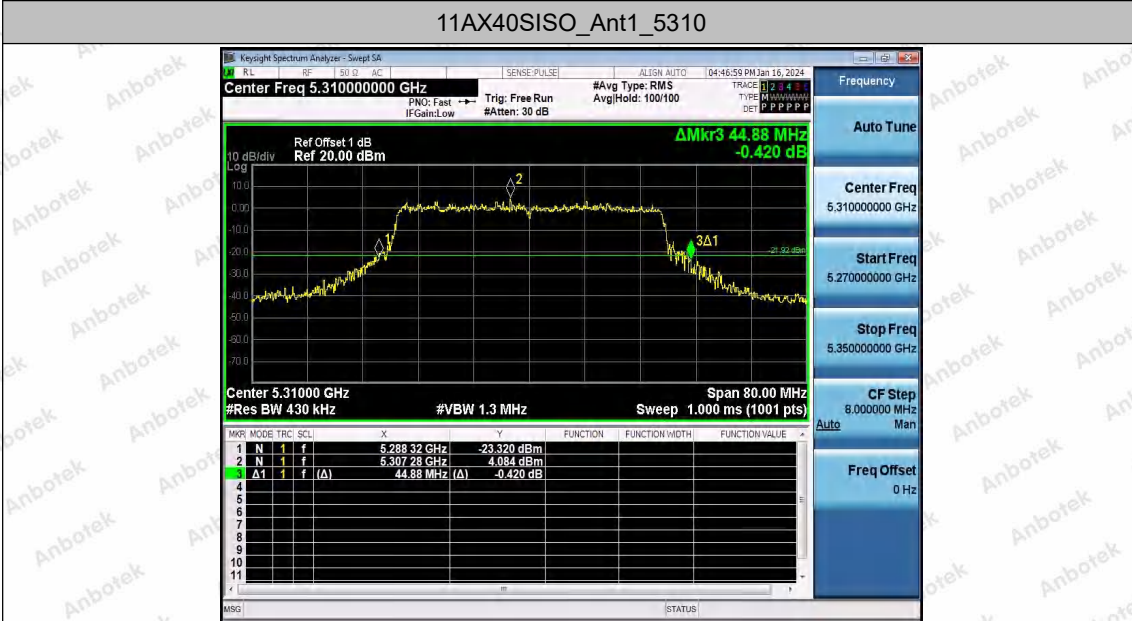

Shenzhen Anbotek Compliance Laboratory Limited

Address: 1/F., Building D, Sogood Science and Technology Park, Sanwei Community, Hangcheng Street, Bao'an District, Shenzhen, Guangdong, China.
Tel: (86) 0755-26066440 Fax: (86) 0755-26014772 Email: service@anbotek.com

Hotline: 400-003-0500
www.anbotek.com.cn