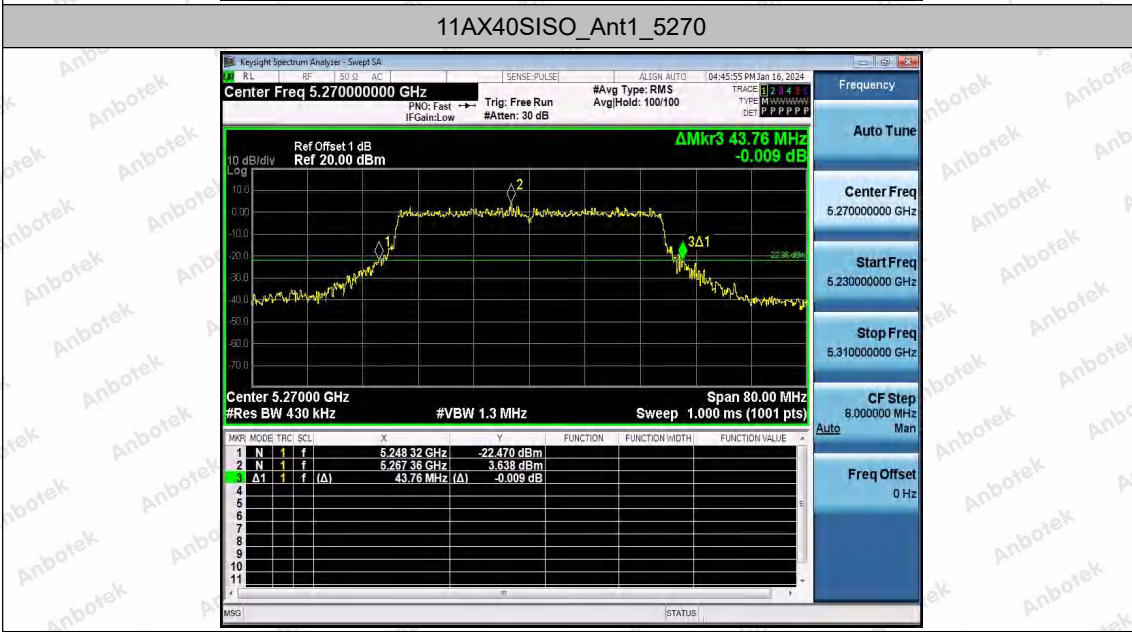

Shenzhen Anbotek Compliance Laboratory Limited

Address: 1/F., Building D, Sogood Science and Technology Park, Sanwei Community, Hangcheng Street, Bao'an District, Shenzhen, Guangdong, China.
Tel: (86) 0755-26066440 Fax: (86) 0755-26014772 Email: service@anbotek.com

Hotline: 400-003-0500
www.anbotek.com.cn