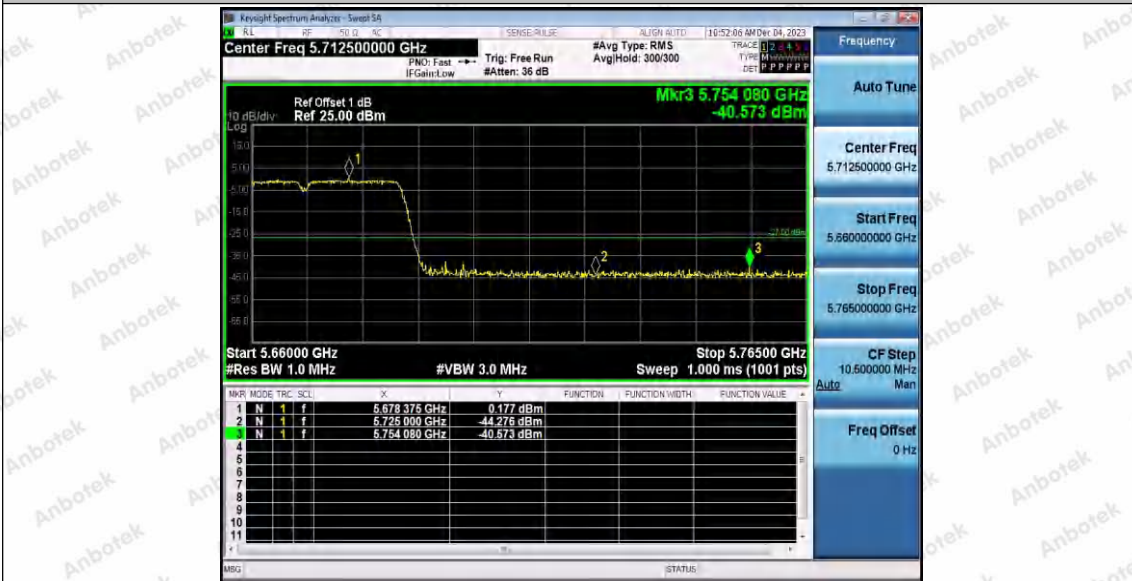

11AC40SISO_Ant1_High_5670

Shenzhen Anbotek Compliance Laboratory Limited

Address: 1/F., Building D, Sogood Science and Technology Park, Sanwei Community, Hangcheng Street, Bao'an District, Shenzhen, Guangdong, China.
Tel: (86) 0755-26066440 Fax: (86) 0755-26014772 Email: service@anbotek.com

Hotline 400-003-0500
www.anbotek.com.cn