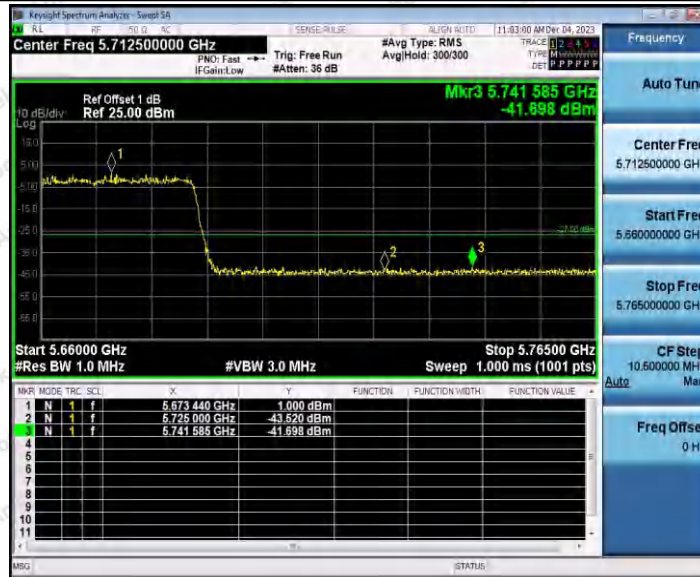

Hotline 400-003-0500  
 www.anbotek.com.cn

11AX40SISO\_Ant1\_Low\_5510

11AX40SISO\_Ant1\_High\_5670