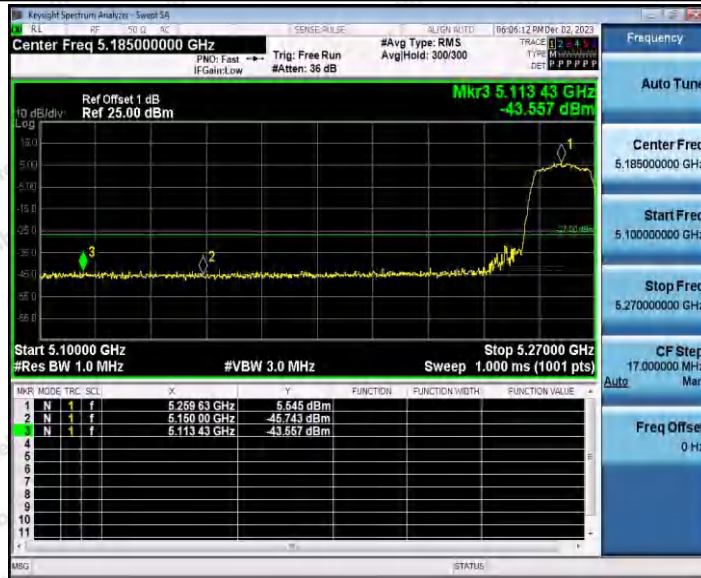

11AC20SISO_Ant1_Low_5260