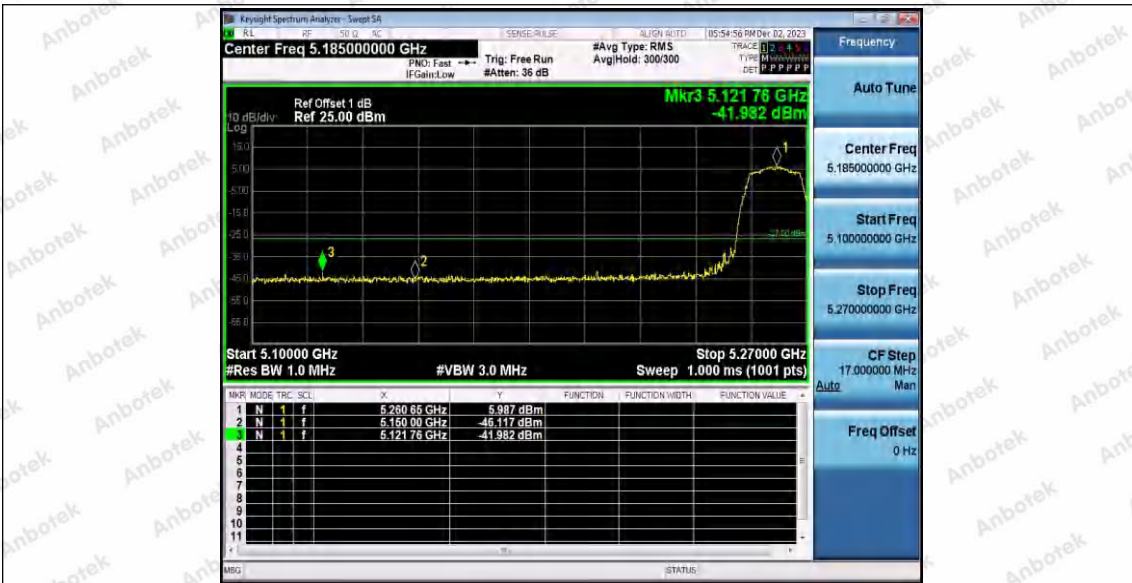

Hotline 400-003-0500  
www.anbotek.com.cn

11A\_Ant1\_High\_5320

11A\_Ant1\_Low\_5500