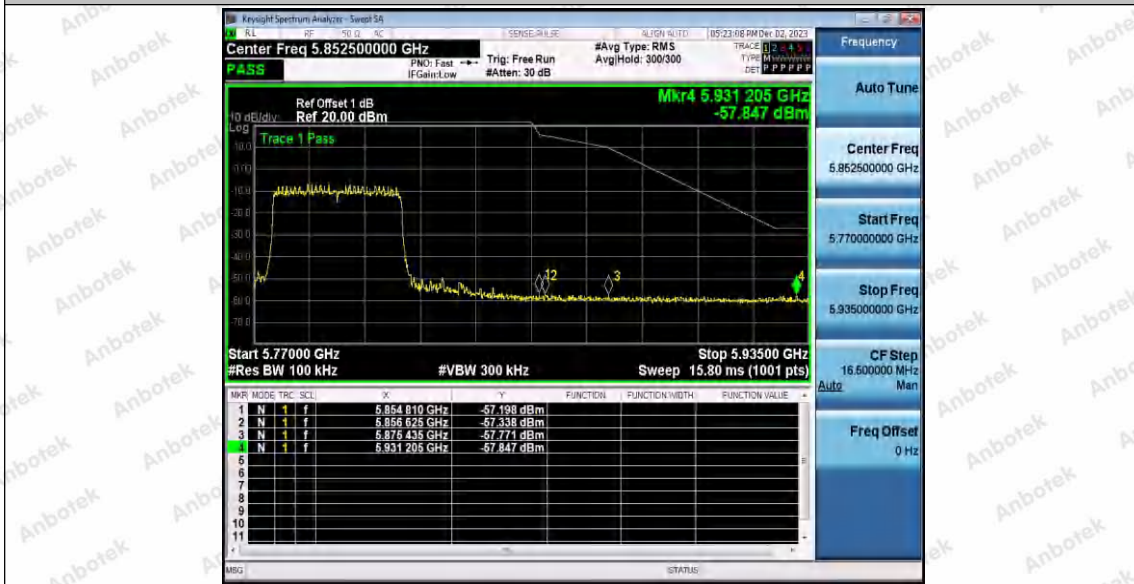

11AX40SISO_Ant1_High_5795

---End---

Shenzhen Anbotek Compliance Laboratory Limited

Address: 1/F., Building D, Sogood Science and Technology Park, Sanwei Community, Hangcheng Street, Bao'an District, Shenzhen, Guangdong, China.
Tel: (86) 0755-26066440 Fax: (86) 0755-26014772 Email: service@anbotek.com

Hotline 400-003-0500
www.anbotek.com.cn