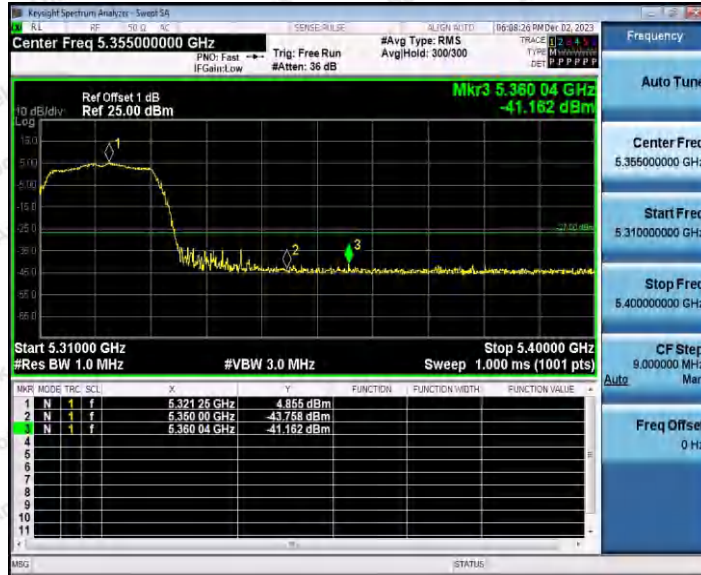

Hotline 400-003-0500  
 www.anbotek.com.cn

11AC20SISO\_Ant1\_Low\_5260

11AC20SISO\_Ant1\_High\_5320

11AC20SISO\_Ant1\_Low\_5500