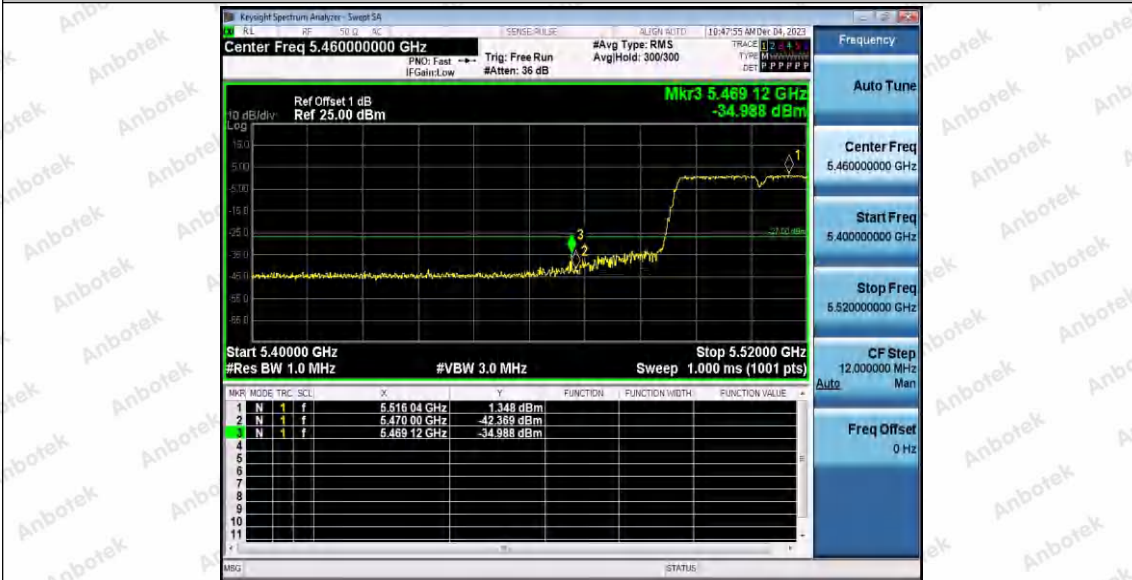

11AC40SISO_Ant1_Low_5510