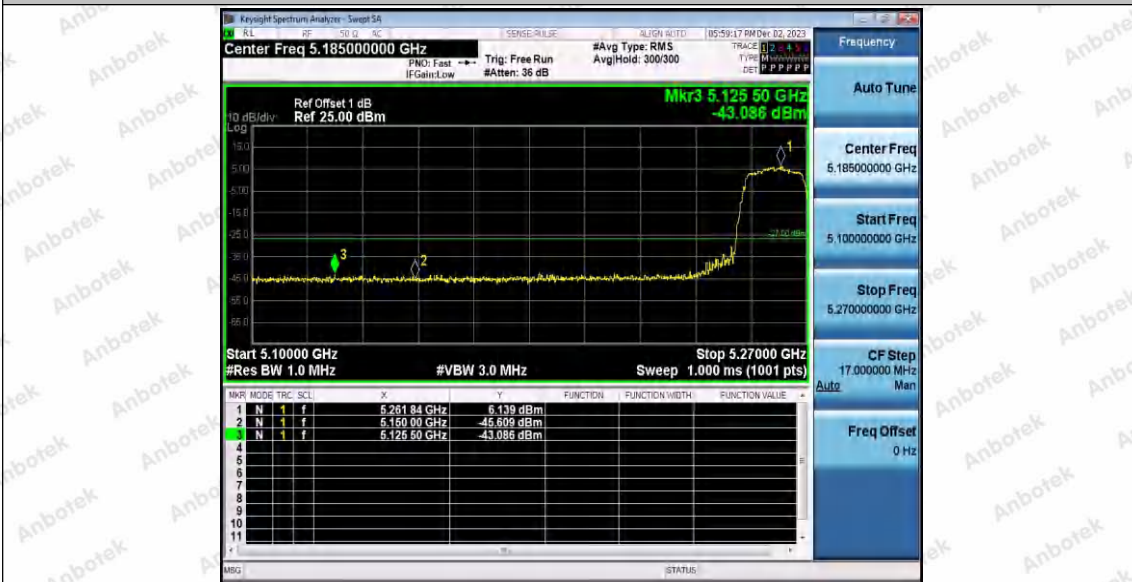

Hotline 400-003-0500  
www.anbotek.com.cn

11N20SISO\_Ant1\_Low\_5260

11N20SISO\_Ant1\_High\_5320