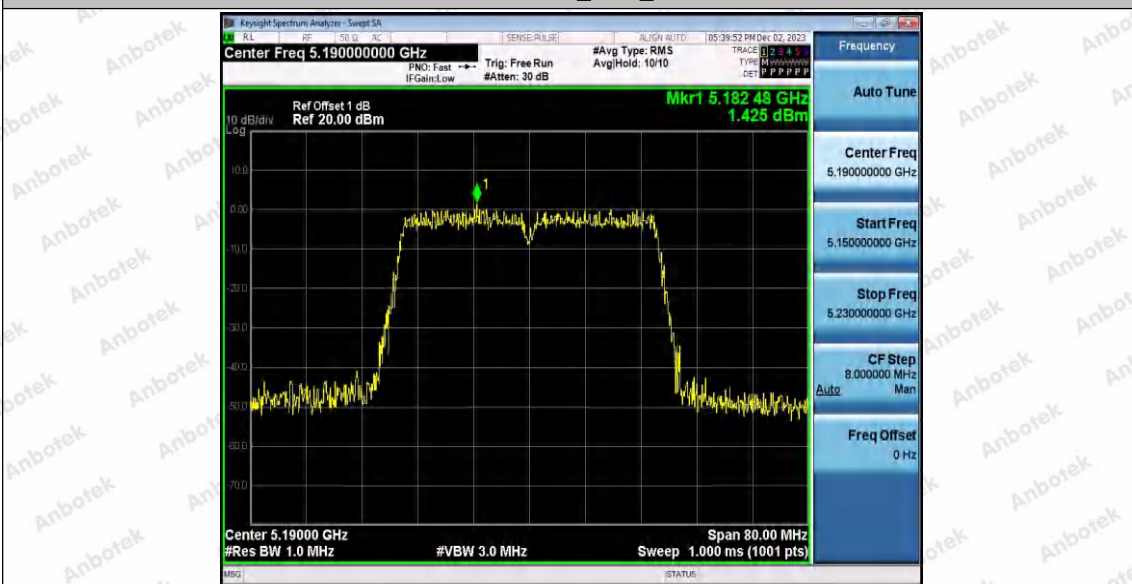

Hotline 400-003-0500  
www.anbotek.com.cn

11AC20SISO\_Ant1\_5700

11AC40SISO\_Ant1\_5190