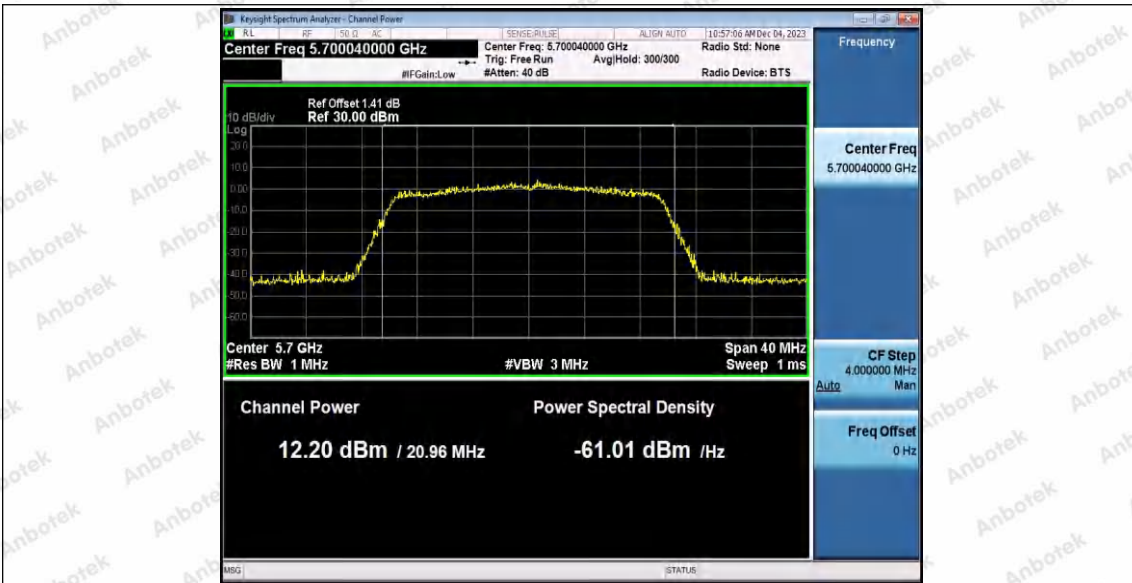

Shenzhen Anbotek Compliance Laboratory Limited

Address: 1/F., Building D, Sogood Science and Technology Park, Sanwei Community, Hangcheng Street, Bao'an District, Shenzhen, Guangdong, China.
Tel: (86) 0755-26066440 Fax: (86) 0755-26014772 Email: service@anbotek.com

Hotline
400-003-0500
www.anbotek.com.cn