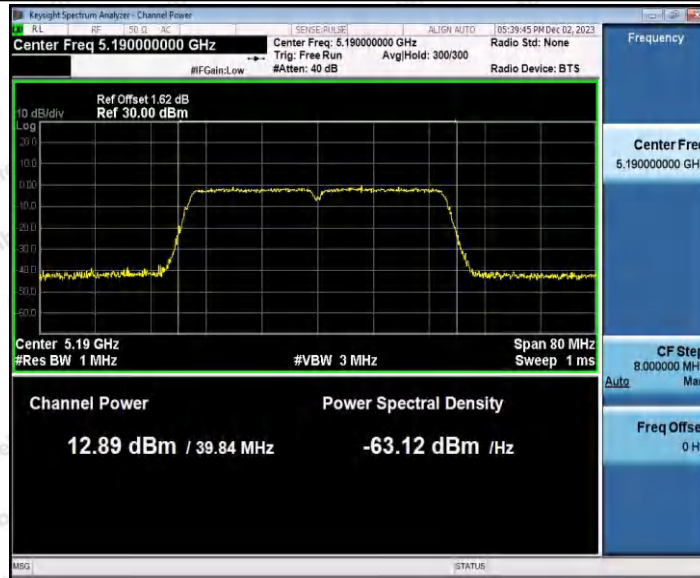

11AC40SISO_Ant1_5190