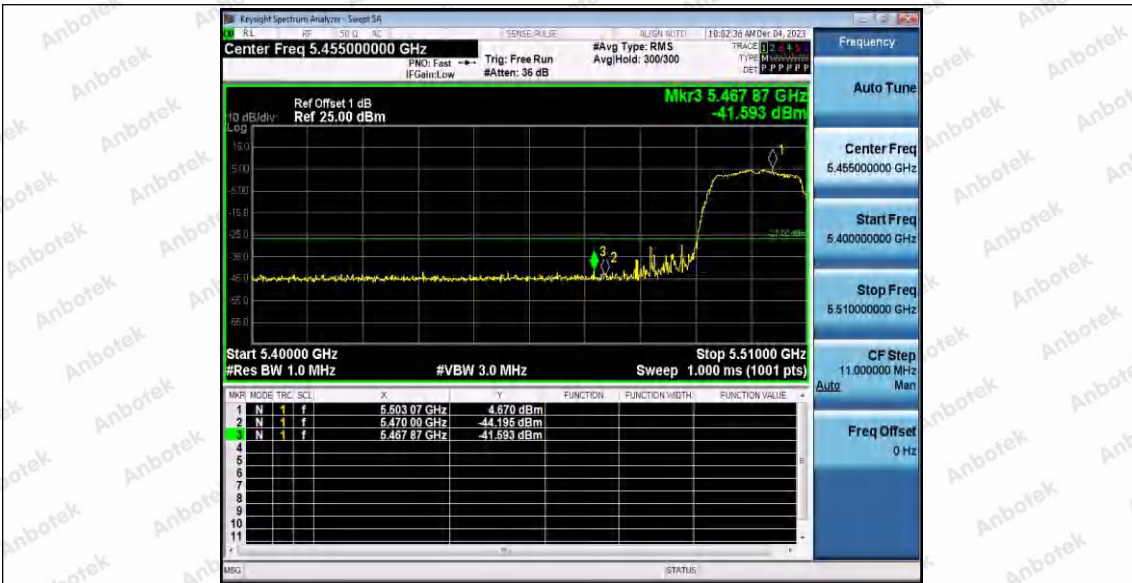

Shenzhen Anbotek Compliance Laboratory Limited

Address: 1/F., Building D, Sogood Science and Technology Park, Sanwei Community, Hangcheng Street, Bao'an District, Shenzhen, Guangdong, China.
Tel: (86) 0755-26066440 Fax: (86) 0755-26014772 Email: service@anbotek.com

Hotline 400-003-0500
www.anbotek.com.cn