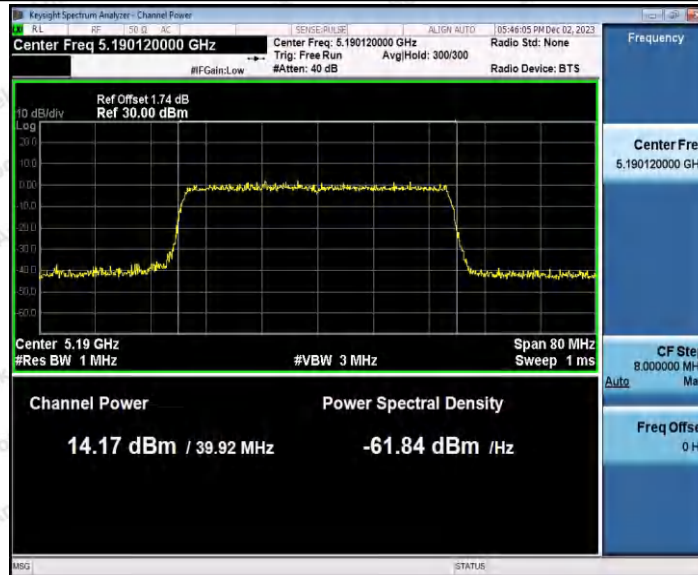

11AX40SISO_Ant1_5190

11AX40SISO_Ant1_5230

Shenzhen Anbotek Compliance Laboratory Limited

Address: 1/F., Building D, Sogood Science and Technology Park, Sanwei Community, Hangcheng Street, Bao'an District, Shenzhen, Guangdong, China.
Tel: (86) 0755-26066440 Fax: (86) 0755-26014772 Email: service@anbotek.com

Hotline
400-003-0500
www.anbotek.com.cn