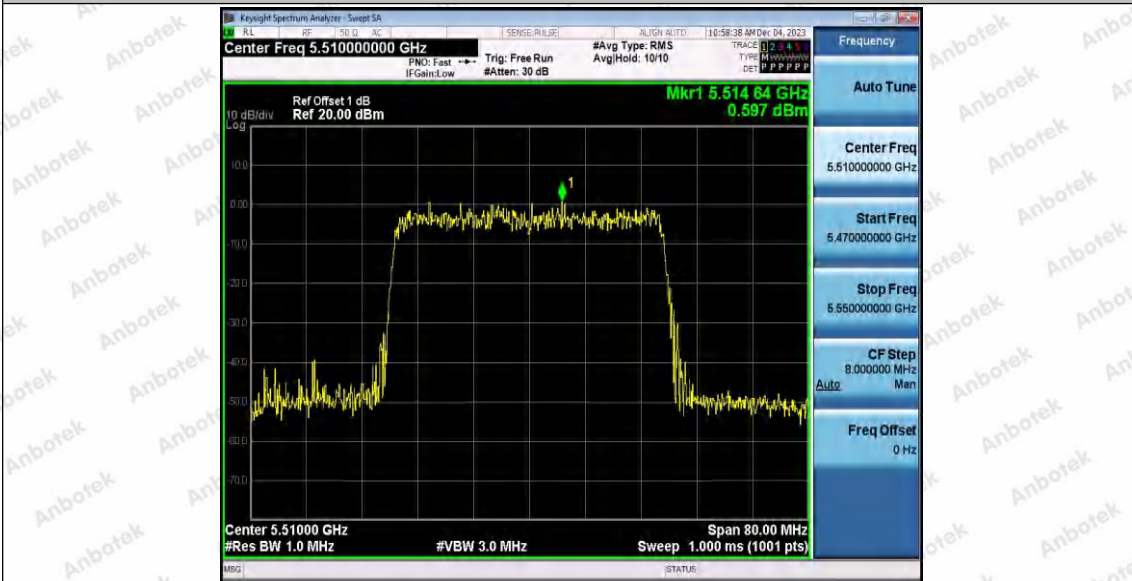

11AX40SISO_Ant1_5510

Shenzhen Anbotek Compliance Laboratory Limited

Address: 1/F., Building D, Sogood Science and Technology Park, Sanwei Community, Hangcheng Street, Bao'an District, Shenzhen, Guangdong, China.
Tel: (86) 0755-26066440 Fax: (86) 0755-26014772 Email: service@anbotek.com

Hotline 400-003-0500
www.anbotek.com.cn