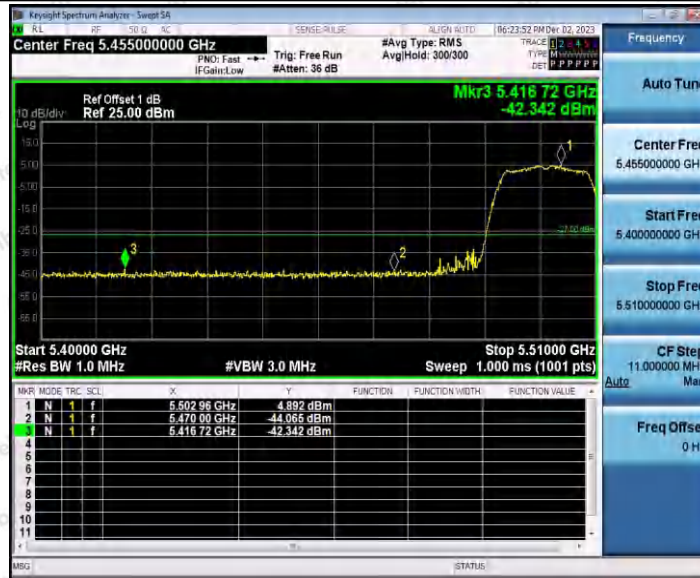

11N20SISO_Ant1_Low_5500