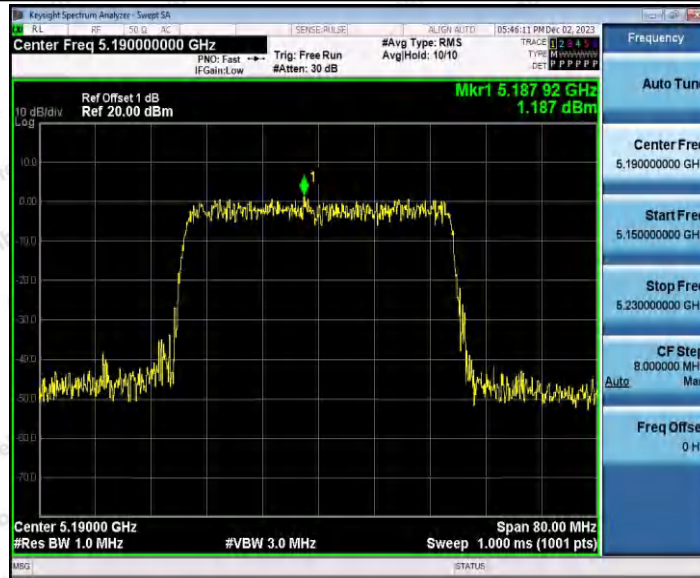

Hotline  
400-003-0500  
www.anbotek.com.cn

11AX40SISO\_Ant1\_5190

11AX40SISO\_Ant1\_5230

11AX40SISO\_Ant1\_5270