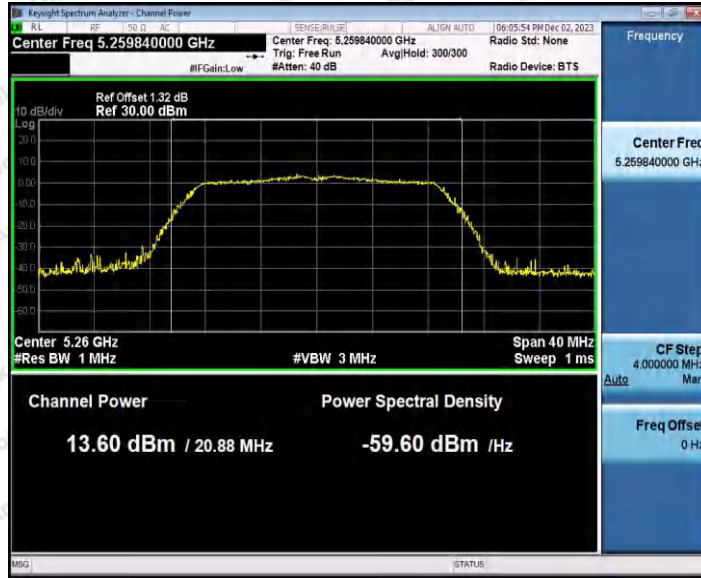

11AC20SISO_Ant1_5260

11AC20SISO_Ant1_5300

Shenzhen Anbotek Compliance Laboratory Limited

Address: 1/F., Building D, Sogood Science and Technology Park, Sanwei Community, Hangcheng Street, Bao'an District, Shenzhen, Guangdong, China.
Tel: (86) 0755-26066440 Fax: (86) 0755-26014772 Email: service@anbotek.com

Hotline 400-003-0500
www.anbotek.com.cn