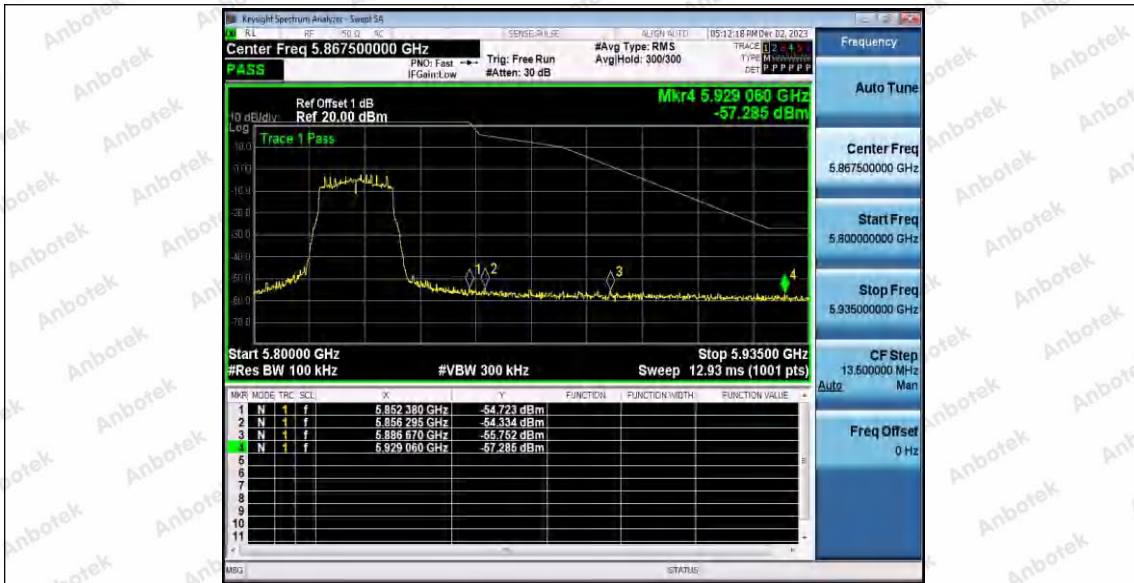

Hotline 400-003-0500  
www.anbotek.com.cn

11AC40SISO\_Ant1\_Low\_5755

11AC40SISO\_Ant1\_High\_5795