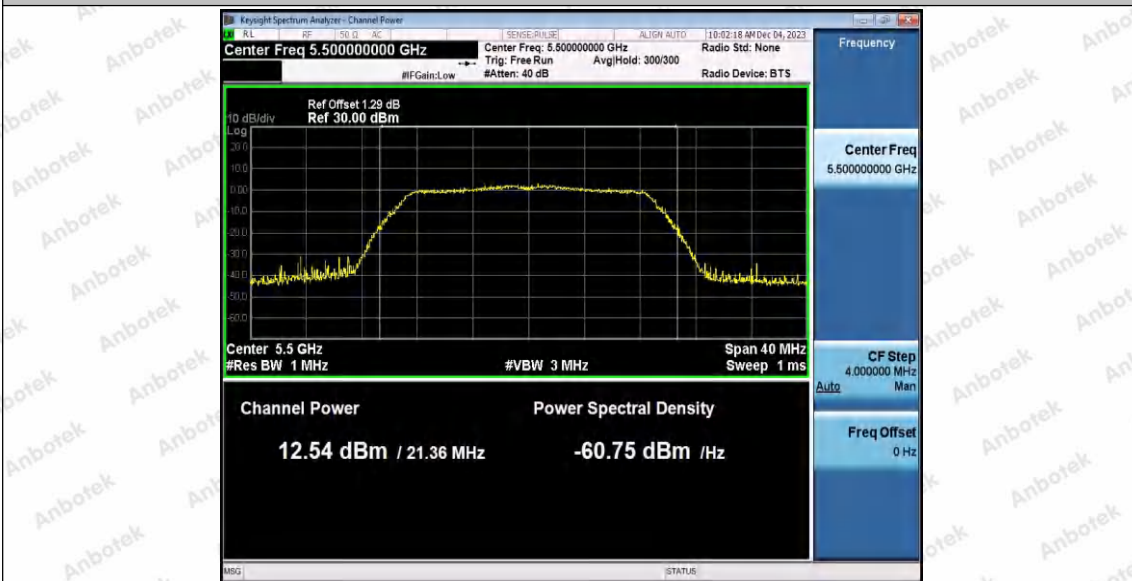

Hotline 400-003-0500  
www.anbotek.com.cn

11AC20SISO\_Ant1\_5320

11AC20SISO\_Ant1\_5500