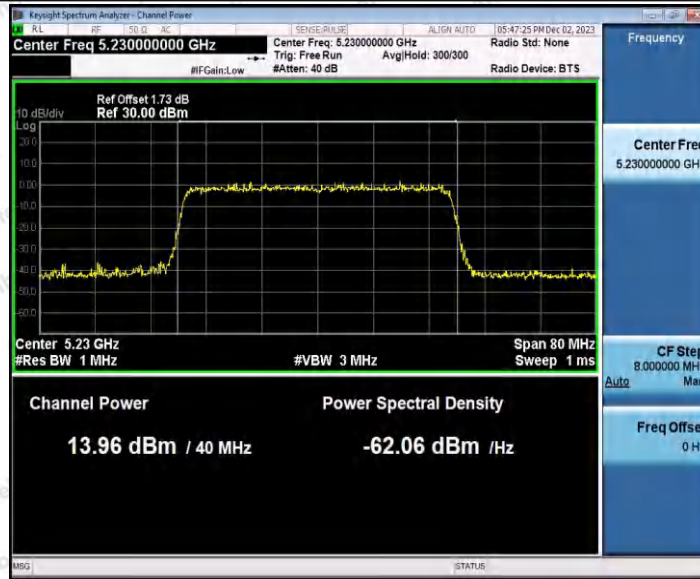

Shenzhen Anbotek Compliance Laboratory Limited

Address: 1/F., Building D, Sogood Science and Technology Park, Sanwei Community, Hangcheng Street, Bao'an District, Shenzhen, Guangdong, China.
Tel: (86) 0755-26066440 Fax: (86) 0755-26014772 Email: service@anbotek.com

Hotline 400-003-0500
www.anbotek.com.cn