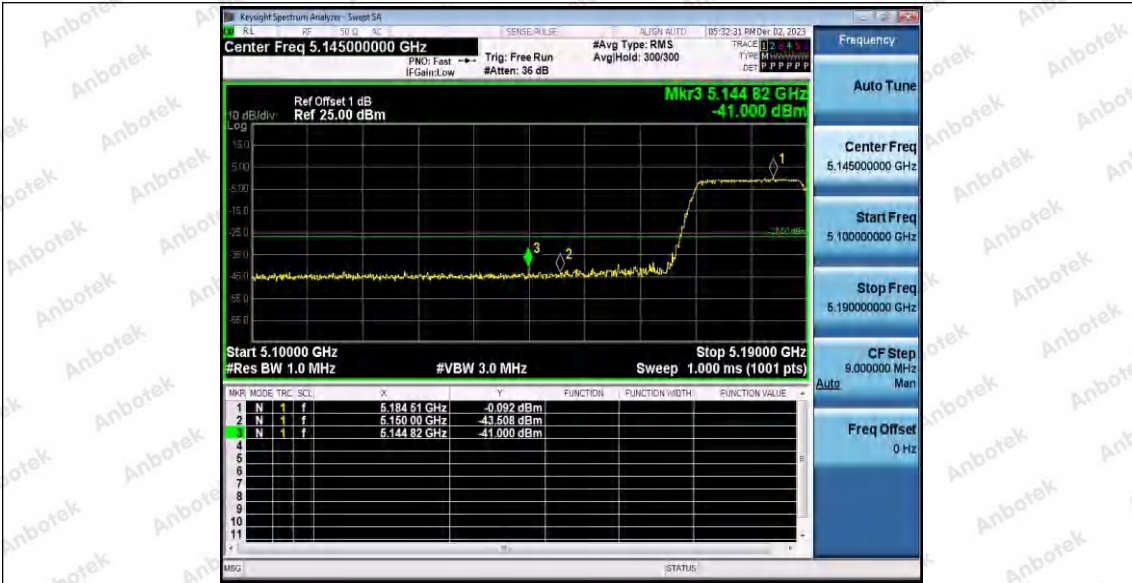

Shenzhen Anbotek Compliance Laboratory Limited

Address: 1/F., Building D, Sogood Science and Technology Park, Sanwei Community, Hangcheng Street, Bao'an District, Shenzhen, Guangdong, China.
Tel: (86) 0755-26066440 Fax: (86) 0755-26014772 Email: service@anbotek.com

Hotline 400-003-0500
www.anbotek.com.cn