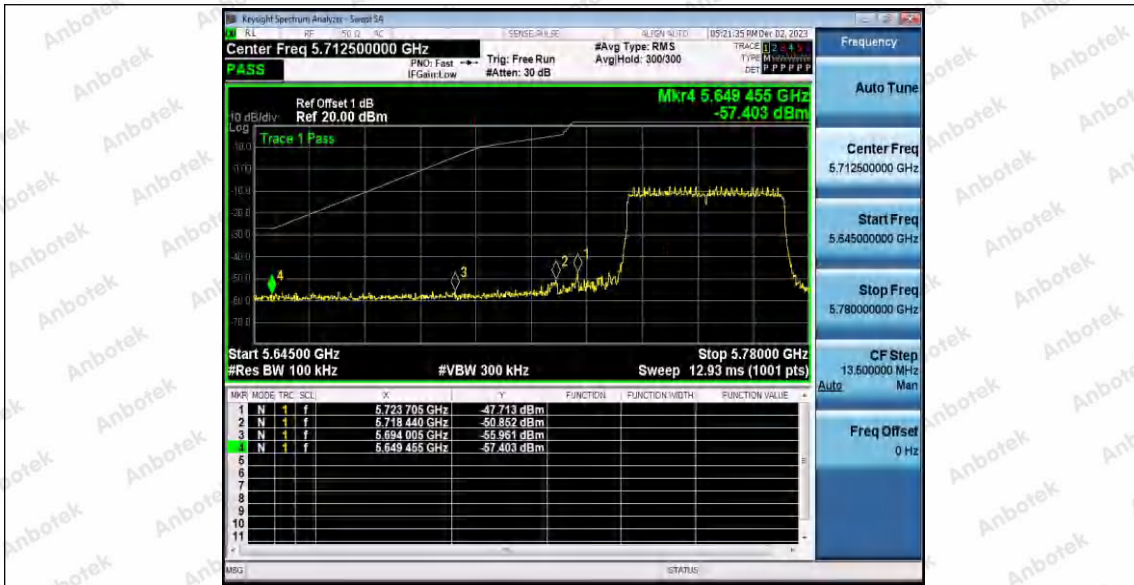

---End---

Shenzhen Anbotek Compliance Laboratory Limited

Address: 1/F., Building D, Sogood Science and Technology Park, Sanwei Community, Hangcheng Street, Bao'an District, Shenzhen, Guangdong, China.
Tel: (86) 0755-26066440 Fax: (86) 0755-26014772 Email: service@anbotek.com

Hotline 400-003-0500
www.anbotek.com.cn