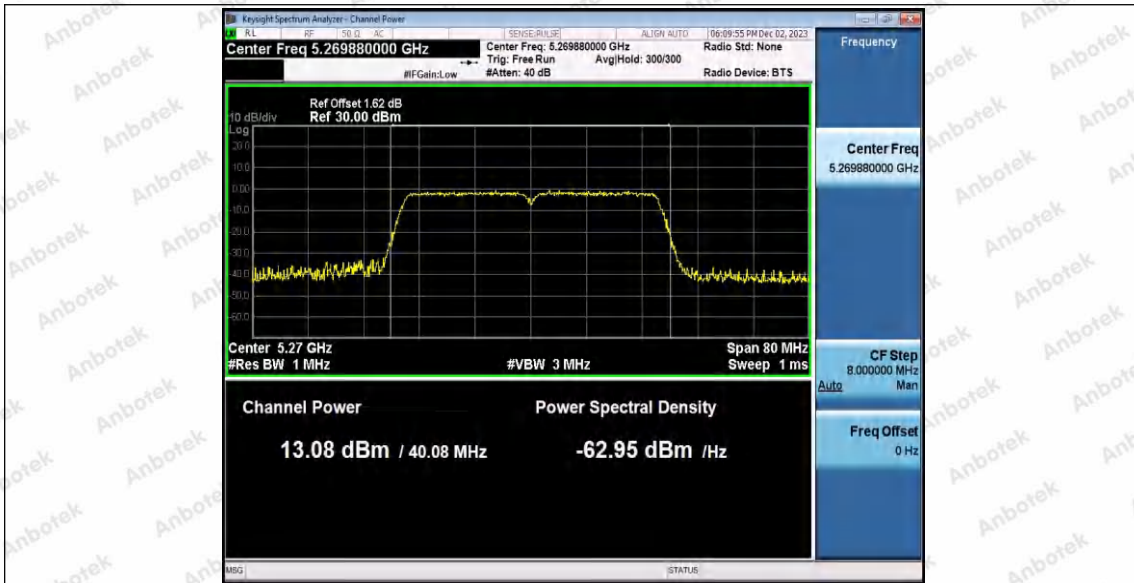

Shenzhen Anbotek Compliance Laboratory Limited

Address: 1/F., Building D, Sogood Science and Technology Park, Sanwei Community, Hangcheng Street, Bao'an District, Shenzhen, Guangdong, China.
Tel: (86) 0755-26066440 Fax: (86) 0755-26014772 Email: service@anbotek.com

Hotline
400-003-0500
www.anbotek.com.cn