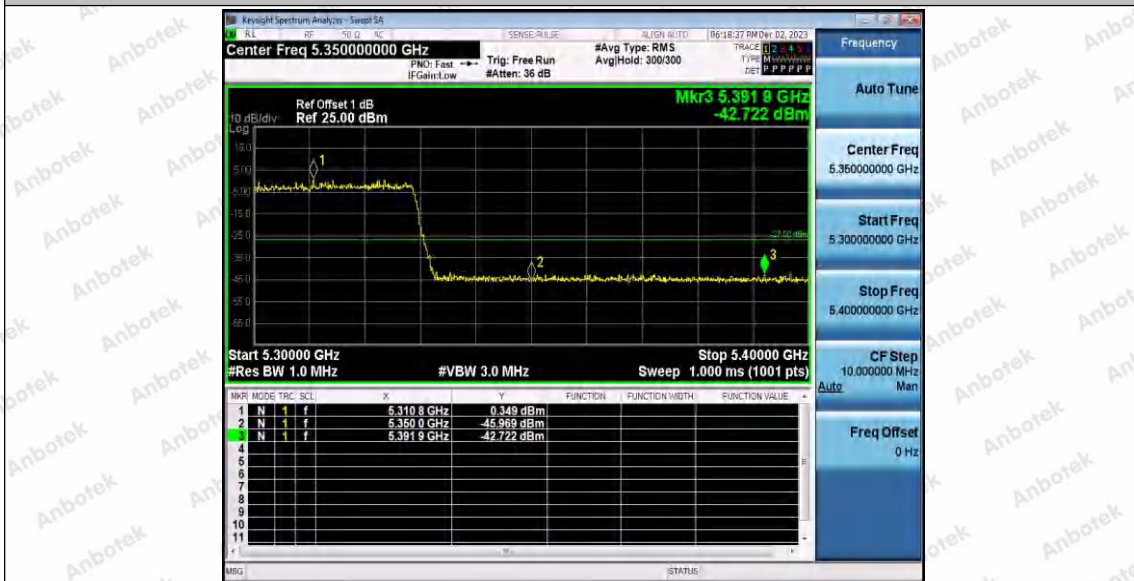

Hotline 400-003-0500  
www.anbotek.com.cn

11AX40SISO\_Ant1\_Low\_5270

11AX40SISO\_Ant1\_High\_5310