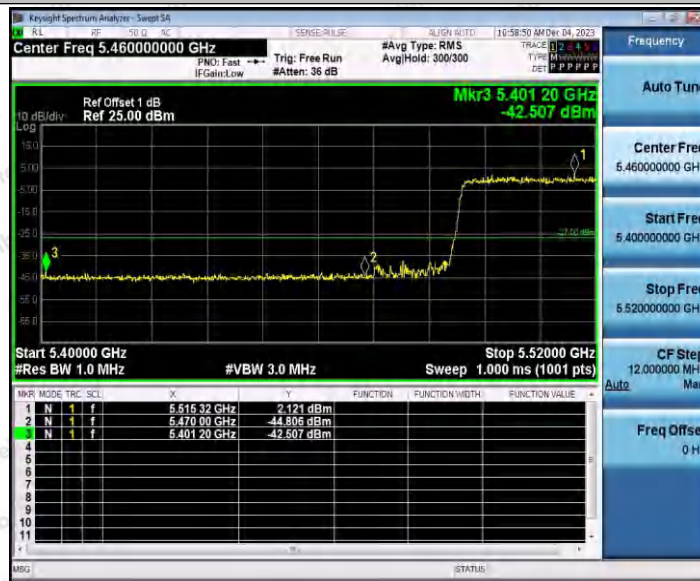

11AX40SISO_Ant1_Low_5510