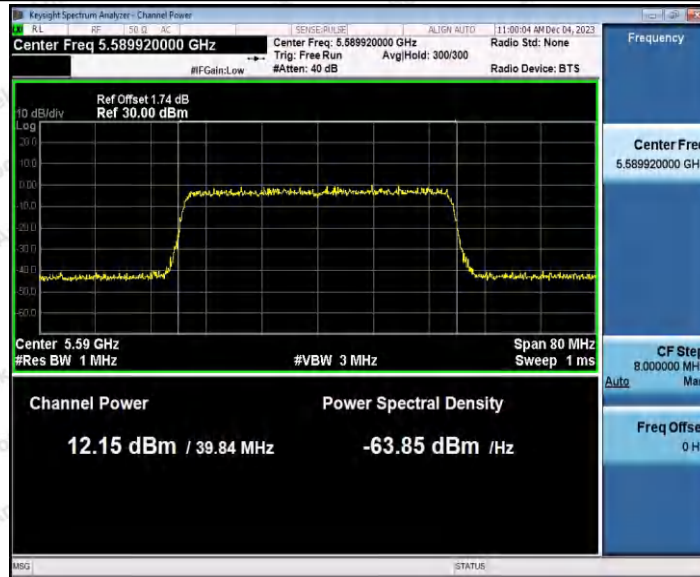

11AX40SISO_Ant1_5590

11AX40SISO_Ant1_5670

Shenzhen Anbotek Compliance Laboratory Limited

Address: 1/F., Building D, Sogood Science and Technology Park, Sanwei Community, Hangcheng Street, Bao'an District, Shenzhen, Guangdong, China.
Tel: (86) 0755-26066440 Fax: (86) 0755-26014772 Email: service@anbotek.com

Hotline
400-003-0500
www.anbotek.com.cn