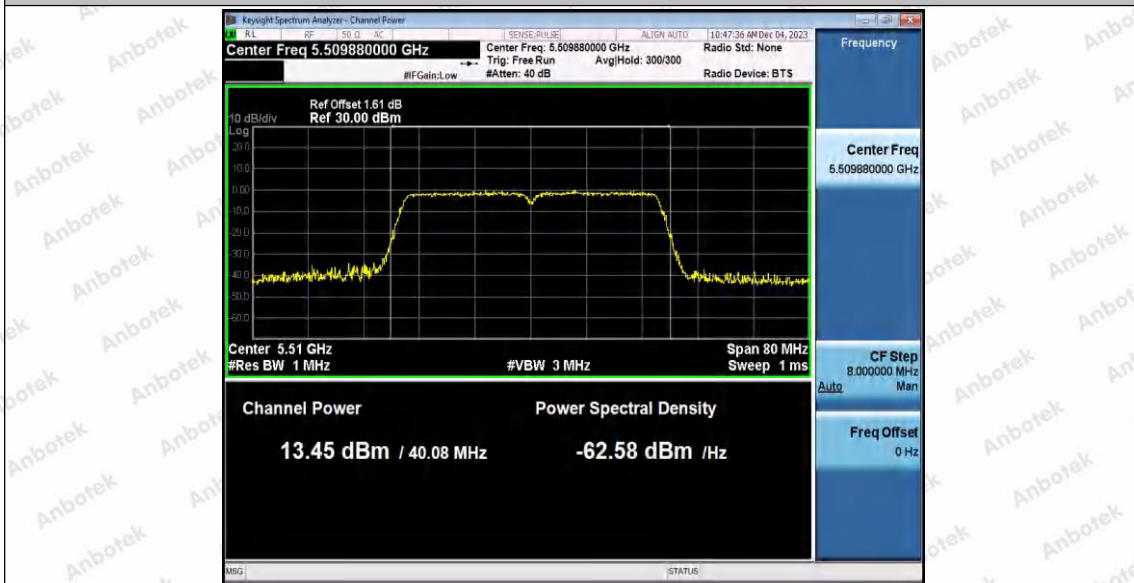

Shenzhen Anbotek Compliance Laboratory Limited

Address: 1/F., Building D, Sogood Science and Technology Park, Sanwei Community, Hangcheng Street, Bao'an District, Shenzhen, Guangdong, China.
Tel: (86) 0755-26066440 Fax: (86) 0755-26014772 Email: service@anbotek.com

Hotline
400-003-0500
www.anbotek.com.cn