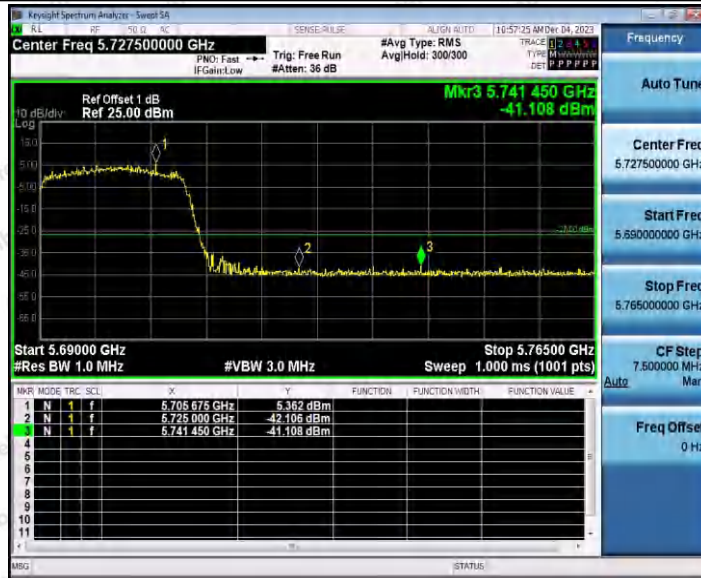

Hotline 400-003-0500  
www.anbotek.com.cn

11AX20SISO\_Ant1\_High\_5700

11AX40SISO\_Ant1\_Low\_5190

11AX40SISO\_Ant1\_High\_5230