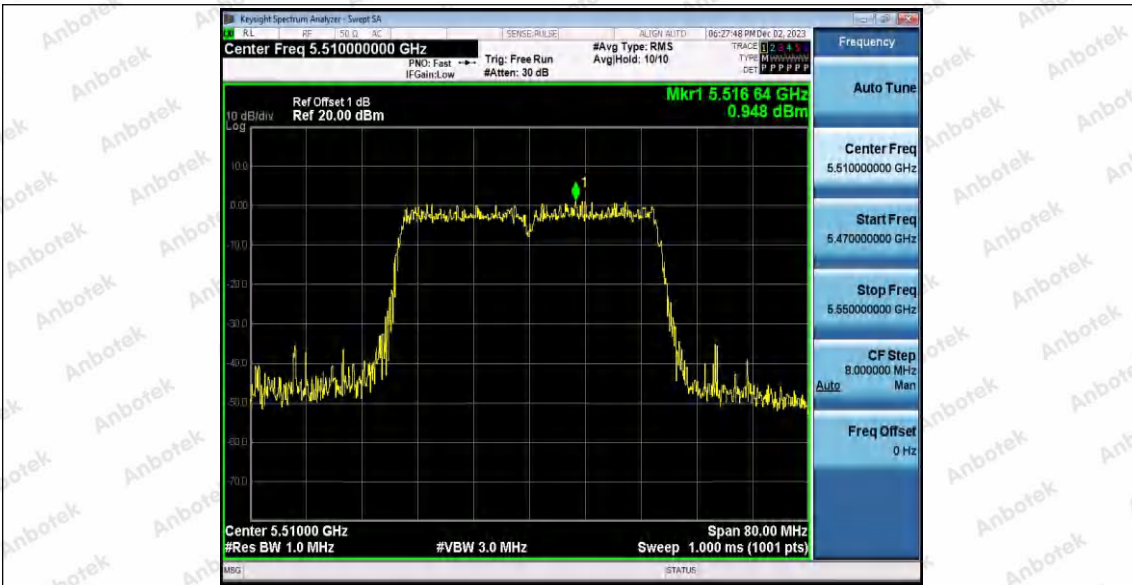

Shenzhen Anbotek Compliance Laboratory Limited

Address: 1/F., Building D, Sogood Science and Technology Park, Sanwei Community, Hangcheng Street, Bao'an District, Shenzhen, Guangdong, China.
Tel: (86) 0755-26066440 Fax: (86) 0755-26014772 Email: service@anbotek.com

Hotline 400-003-0500
www.anbotek.com.cn