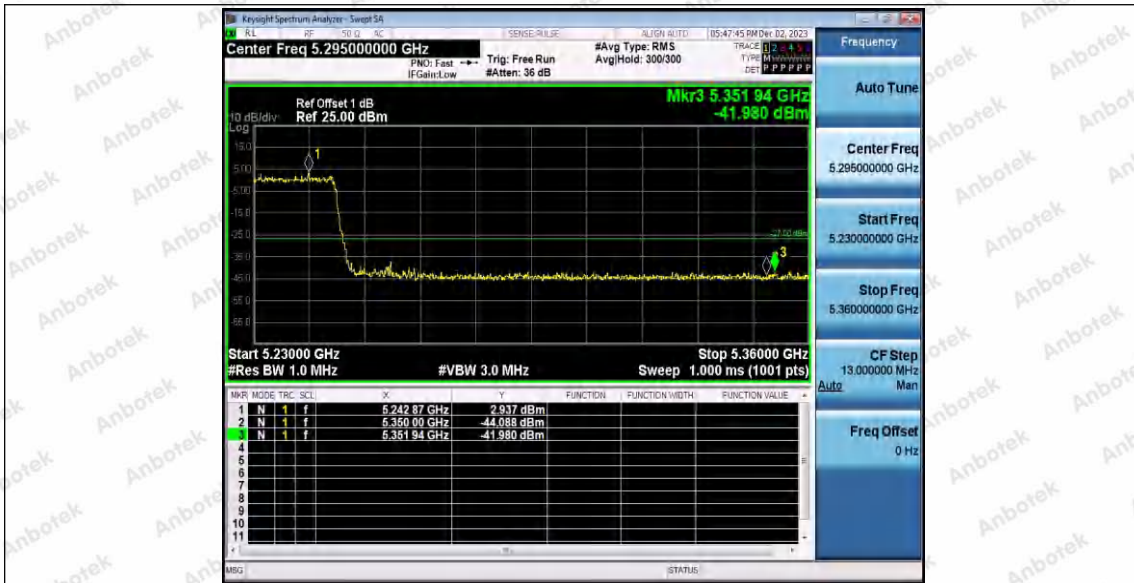

Shenzhen Anbotek Compliance Laboratory Limited

Address: 1/F., Building D, Sogood Science and Technology Park, Sanwei Community, Hangcheng Street, Bao'an District, Shenzhen, Guangdong, China.
Tel: (86) 0755-26066440 Fax: (86) 0755-26014772 Email: service@anbotek.com

Hotline 400-003-0500
www.anbotek.com.cn