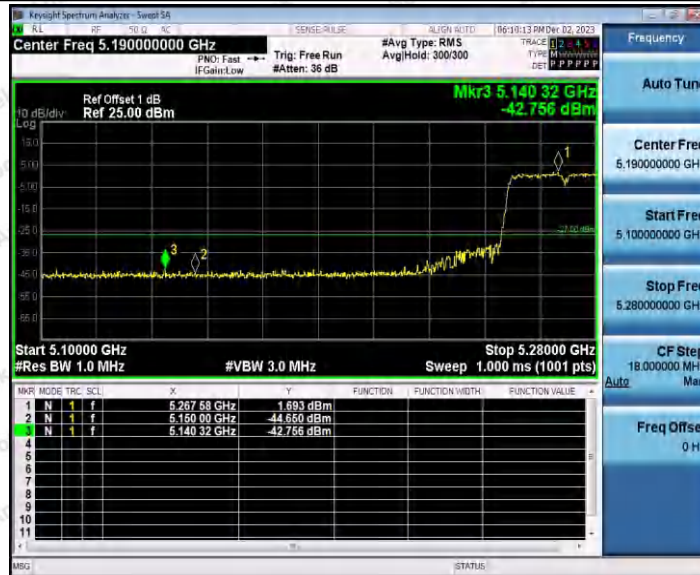

Hotline 400-003-0500  
www.anbotek.com.cn

11AC40SISO\_Ant1\_High\_5230

11AC40SISO\_Ant1\_Low\_5270

11AC40SISO\_Ant1\_High\_5310