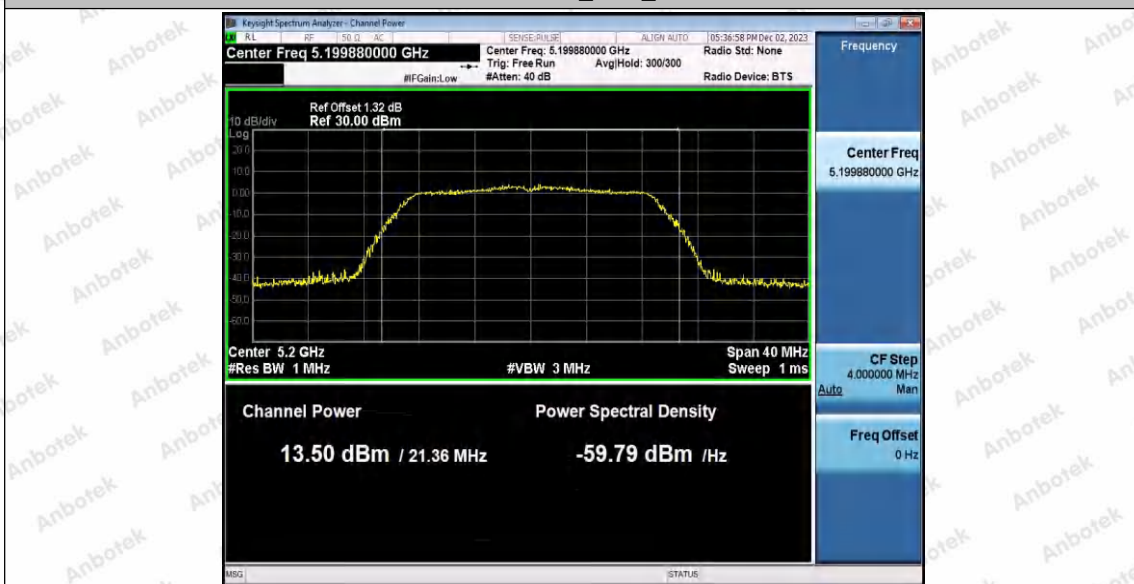

Hotline  
400-003-0500  
www.anbotek.com.cn

11AC20SISO\_Ant1\_5180

11AC20SISO\_Ant1\_5200