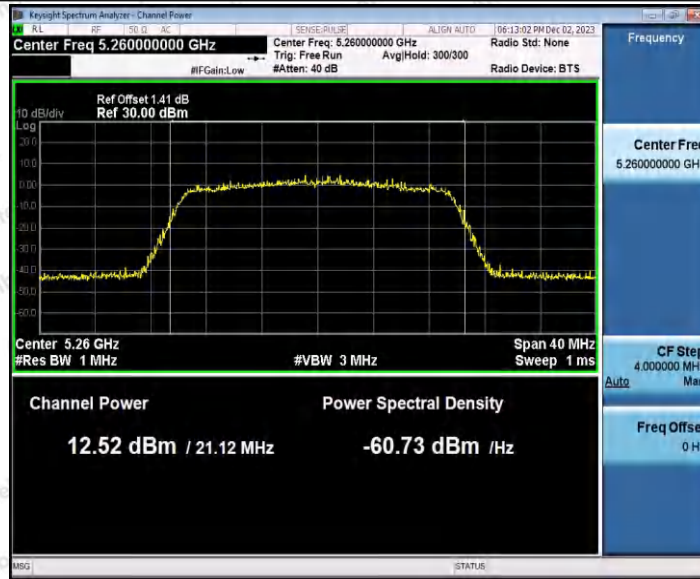

Shenzhen Anbotek Compliance Laboratory Limited

Address: 1/F., Building D, Sogood Science and Technology Park, Sanwei Community, Hangcheng Street, Bao'an District, Shenzhen, Guangdong, China.
Tel: (86) 0755-26066440 Fax: (86) 0755-26014772 Email: service@anbotek.com

Hotline
400-003-0500
www.anbotek.com.cn