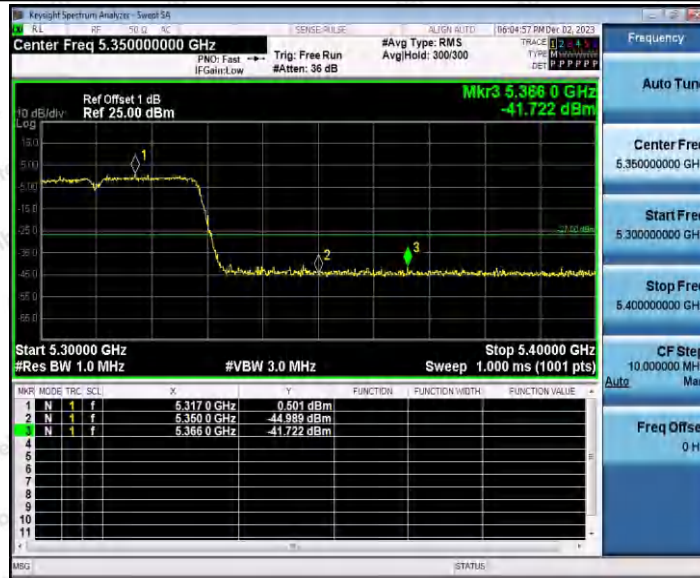

Hotline 400-003-0500  
 www.anbotek.com.cn

11N40SISO\_Ant1\_High\_5310

11N40SISO\_Ant1\_Low\_5510

11N40SISO\_Ant1\_High\_5670