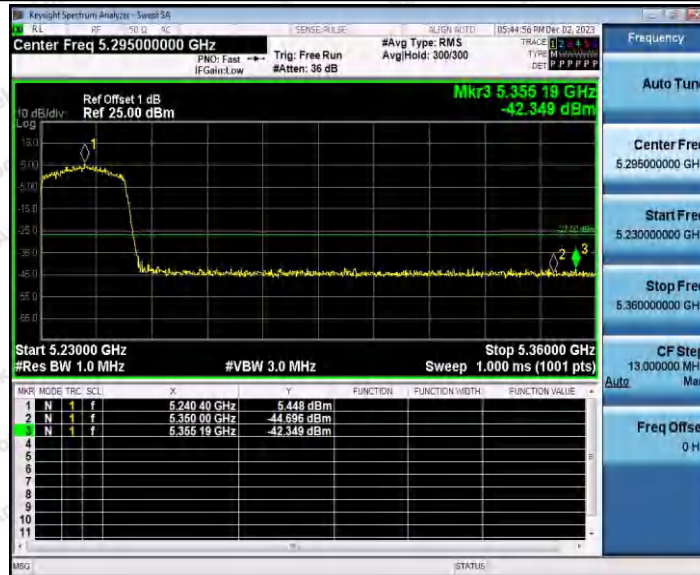

Hotline 400-003-0500  
www.anbotek.com.cn

11AX20SISO\_Ant1\_Low\_5180

11AX20SISO\_Ant1\_High\_5240

11AX20SISO\_Ant1\_Low\_5260