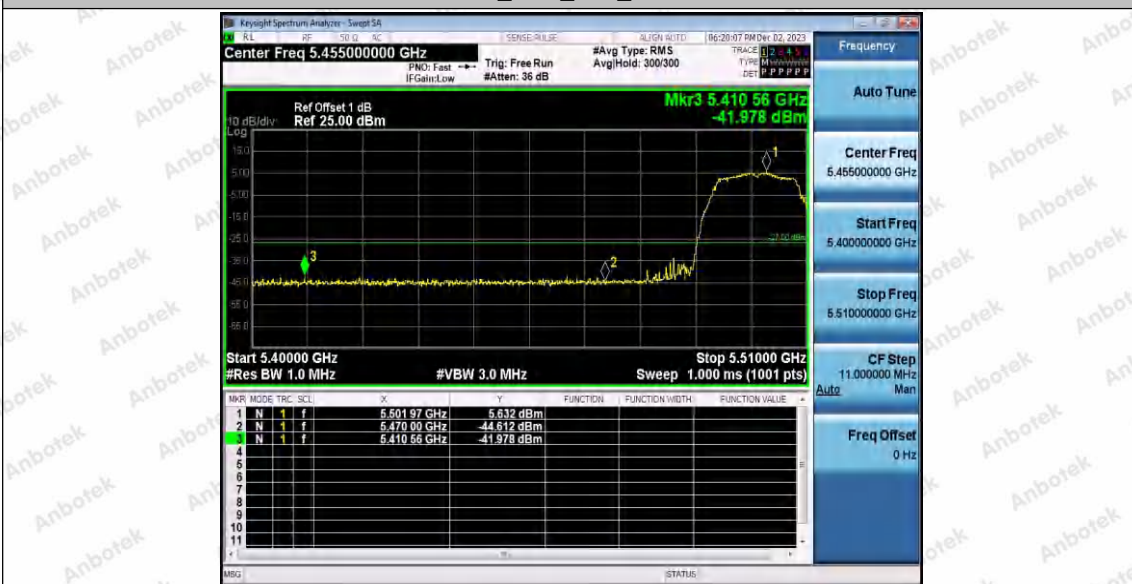

Hotline 400-003-0500  
www.anbotek.com.cn

11A\_Ant1\_High\_5320

11A\_Ant1\_Low\_5500