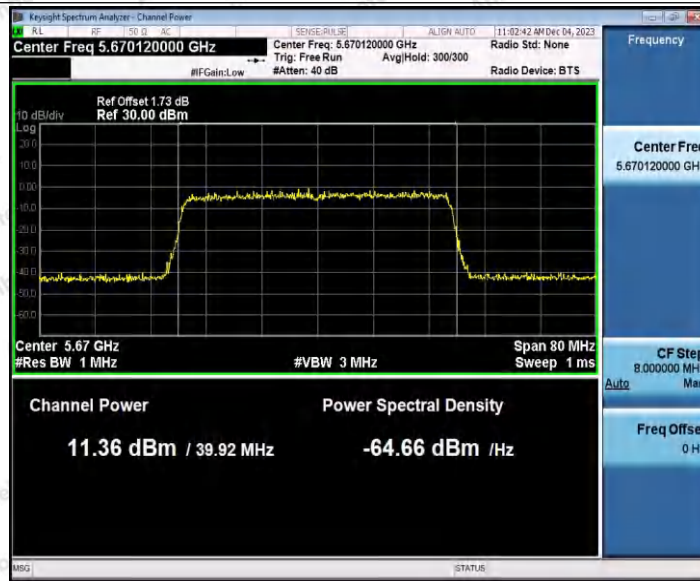

Shenzhen Anbotek Compliance Laboratory Limited

Address: 1/F., Building D, Sogood Science and Technology Park, Sanwei Community, Hangcheng Street, Bao'an District, Shenzhen, Guangdong, China.
Tel: (86) 0755-26066440 Fax: (86) 0755-26014772 Email: service@anbotek.com

Hotline
400-003-0500
www.anbotek.com.cn