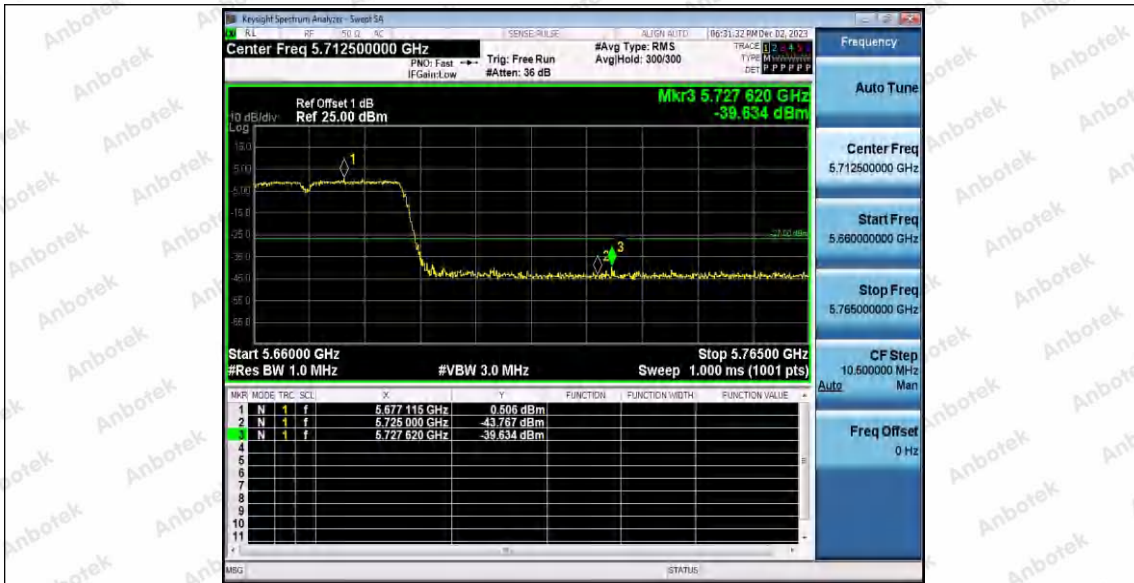

Shenzhen Anbotek Compliance Laboratory Limited

Address: 1/F., Building D, Sogood Science and Technology Park, Sanwei Community, Hangcheng Street, Bao'an District, Shenzhen, Guangdong, China.
Tel: (86) 0755-26066440 Fax: (86) 0755-26014772 Email: service@anbotek.com

Hotline 400-003-0500
www.anbotek.com.cn