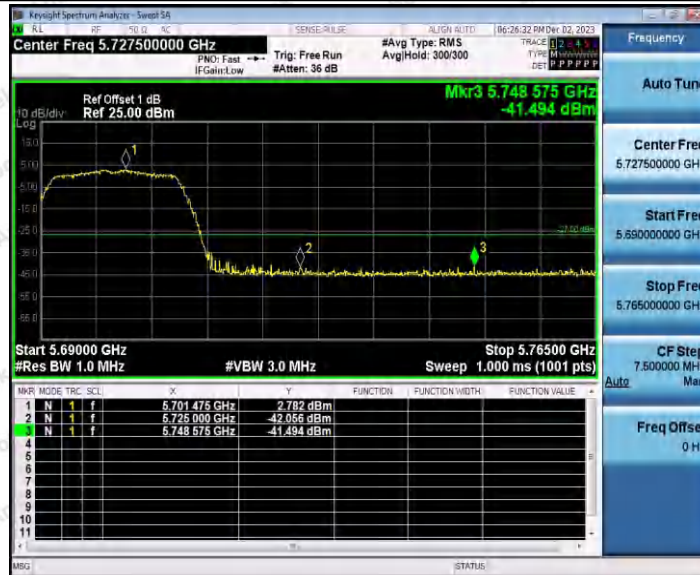

Hotline 400-003-0500  
 www.anbotek.com.cn

11N20SISO\_Ant1\_Low\_5500

11N20SISO\_Ant1\_High\_5700

11N40SISO\_Ant1\_Low\_5190