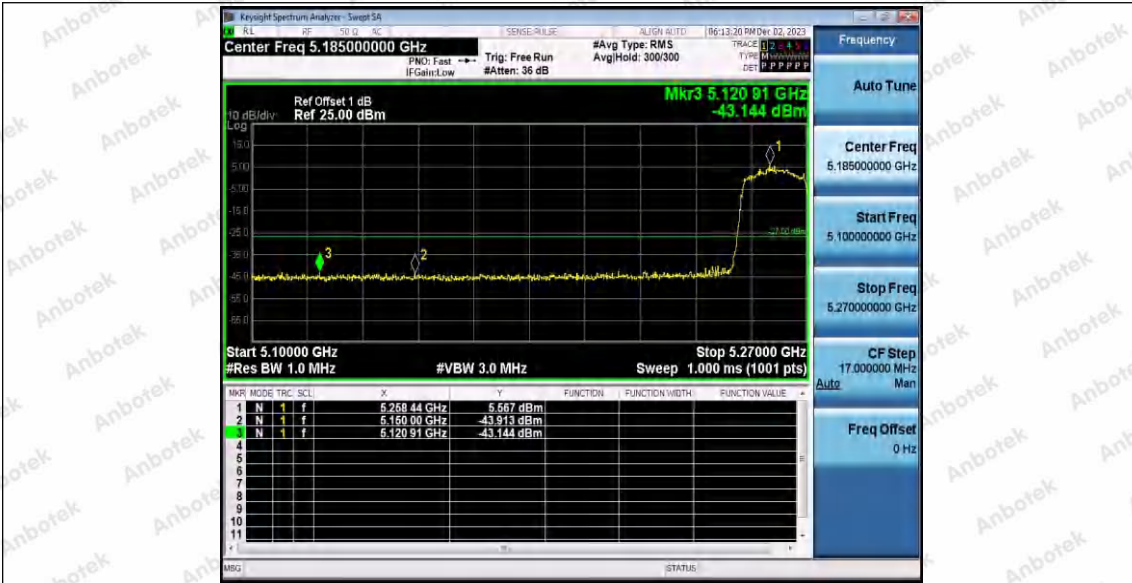

Shenzhen Anbotek Compliance Laboratory Limited

Address: 1/F., Building D, Sogood Science and Technology Park, Sanwei Community, Hangcheng Street, Bao'an District, Shenzhen, Guangdong, China.
Tel: (86) 0755-26066440 Fax: (86) 0755-26014772 Email: service@anbotek.com

Hotline 400-003-0500
www.anbotek.com.cn