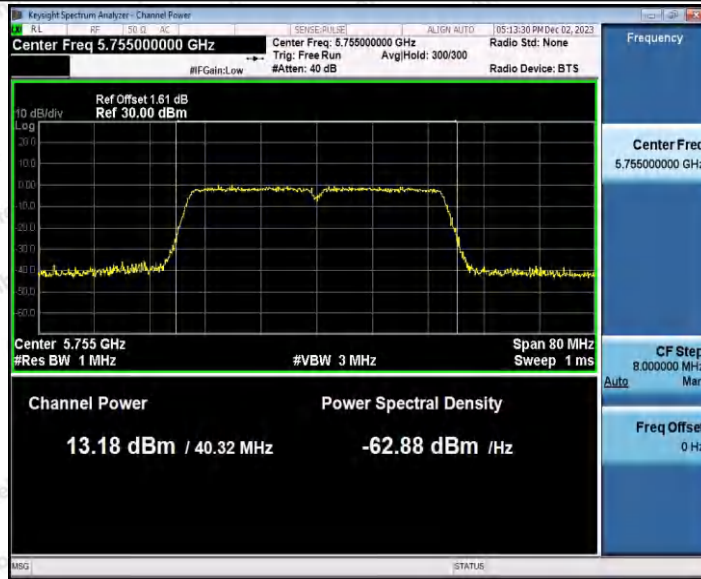

Shenzhen Anbotek Compliance Laboratory Limited

Address: 1/F., Building D, Sogood Science and Technology Park, Sanwei Community, Hangcheng Street, Bao'an District, Shenzhen, Guangdong, China.
Tel: (86) 0755-26066440 Fax: (86) 0755-26014772 Email: service@anbotek.com

Hotline: 400-003-0500
www.anbotek.com.cn