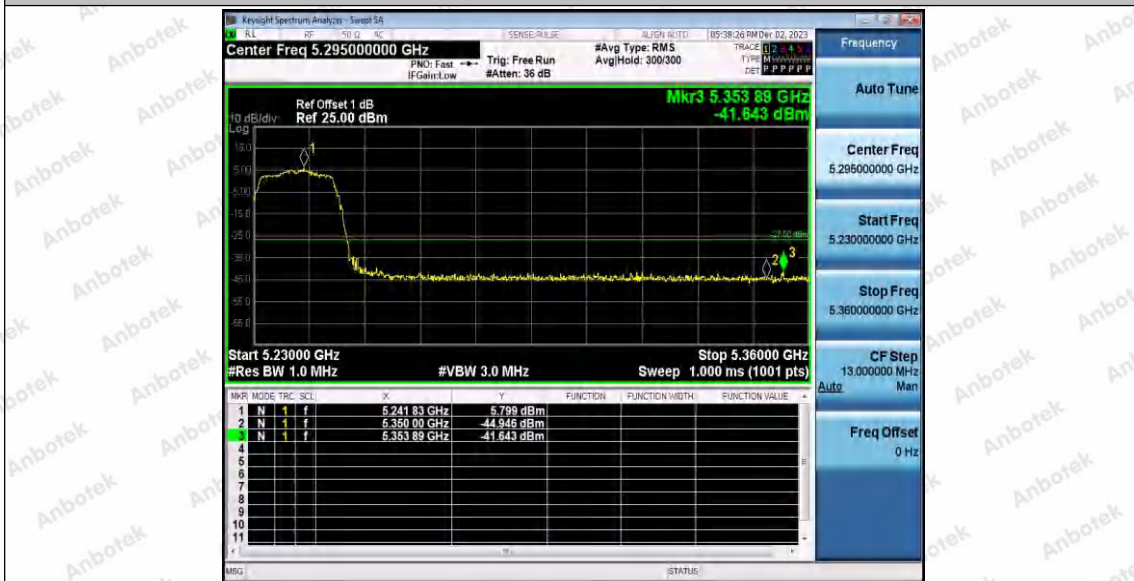

Hotline  
400-003-0500  
www.anbotek.com.cn

11AC20SISO\_Ant1\_Low\_5180

11AC20SISO\_Ant1\_High\_5240