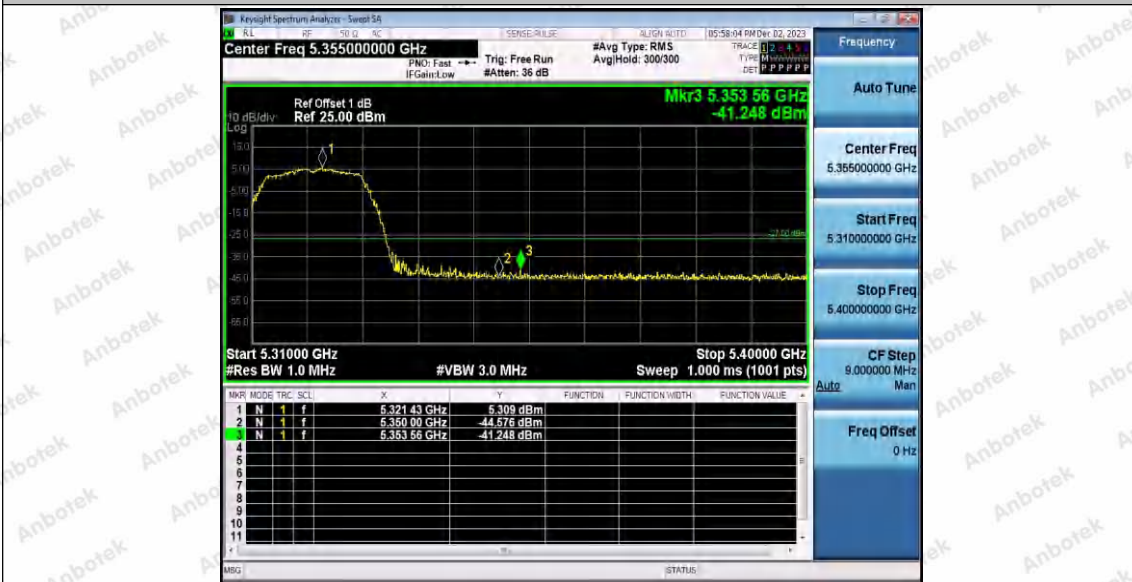

Hotline 400-003-0500  
www.anbotek.com.cn

11A\_Ant1\_High\_5320

11A\_Ant1\_Low\_5500