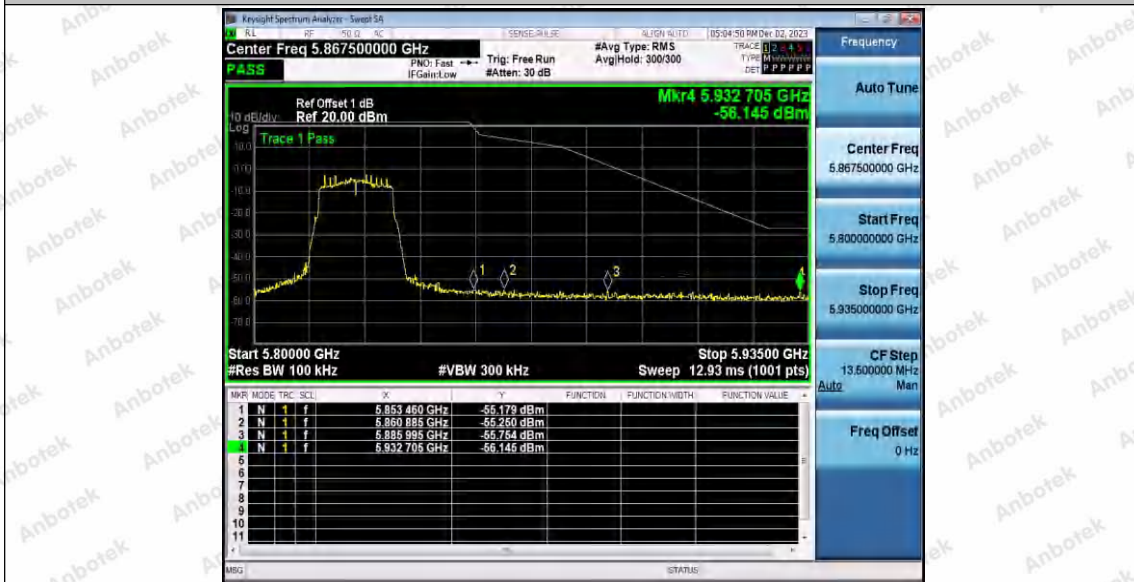

11N20SISO_Ant1_High_5825