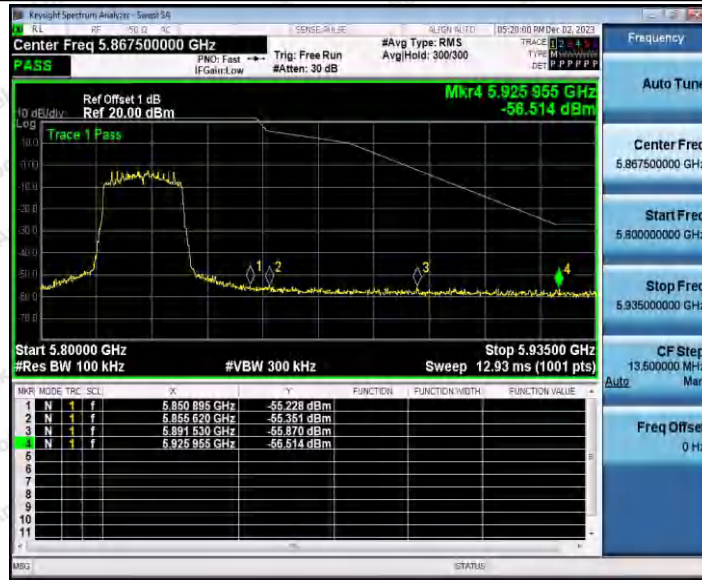

11AX20SISO_Ant1_High_5825

11AX40SISO_Ant1_Low_5755

Shenzhen Anbotek Compliance Laboratory Limited

Address: 1/F., Building D, Sogood Science and Technology Park, Sanwei Community, Hangcheng Street, Bao'an District, Shenzhen, Guangdong, China.
Tel: (86) 0755-26066440 Fax: (86) 0755-26014772 Email: service@anbotek.com

Hotline 400-003-0500
www.anbotek.com.cn