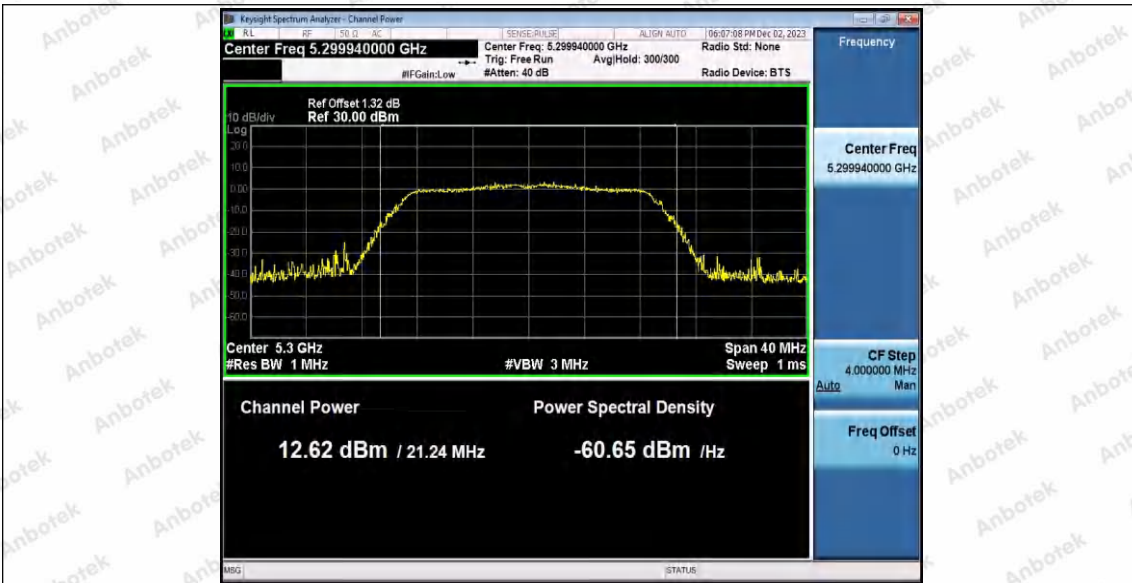

Shenzhen Anbotek Compliance Laboratory Limited

Address: 1/F., Building D, Sogood Science and Technology Park, Sanwei Community, Hangcheng Street, Bao'an District, Shenzhen, Guangdong, China.
Tel: (86) 0755-26066440 Fax: (86) 0755-26014772 Email: service@anbotek.com

Hotline: 400-003-0500
www.anbotek.com.cn