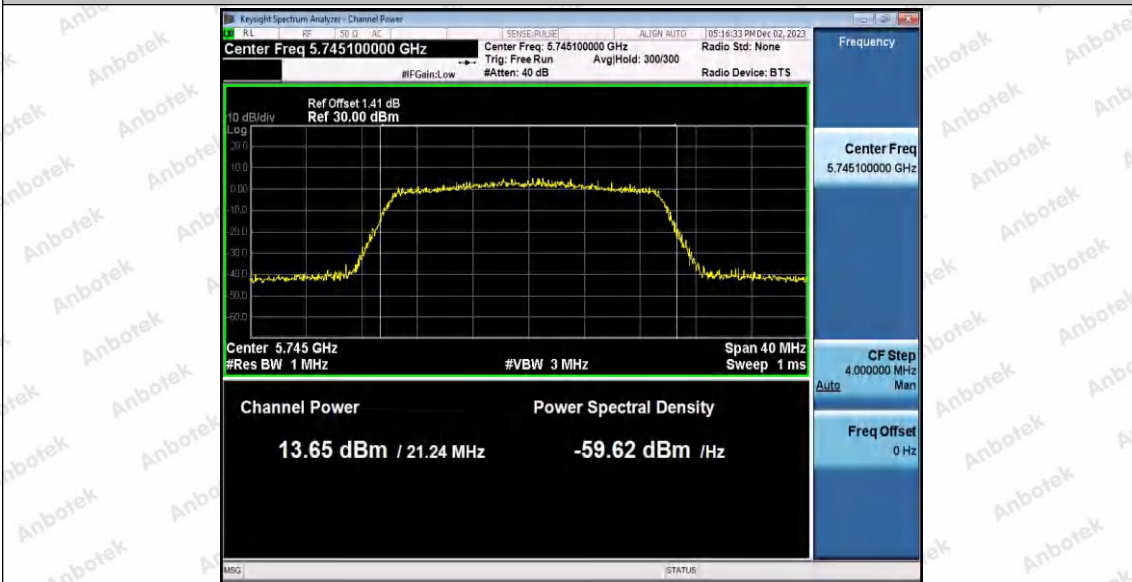

Shenzhen Anbotek Compliance Laboratory Limited

Address: 1/F., Building D, Sogood Science and Technology Park, Sanwei Community, Hangcheng Street, Bao'an District, Shenzhen, Guangdong, China.
Tel: (86) 0755-26066440 Fax: (86) 0755-26014772 Email: service@anbotek.com

Hotline
400-003-0500
www.anbotek.com.cn