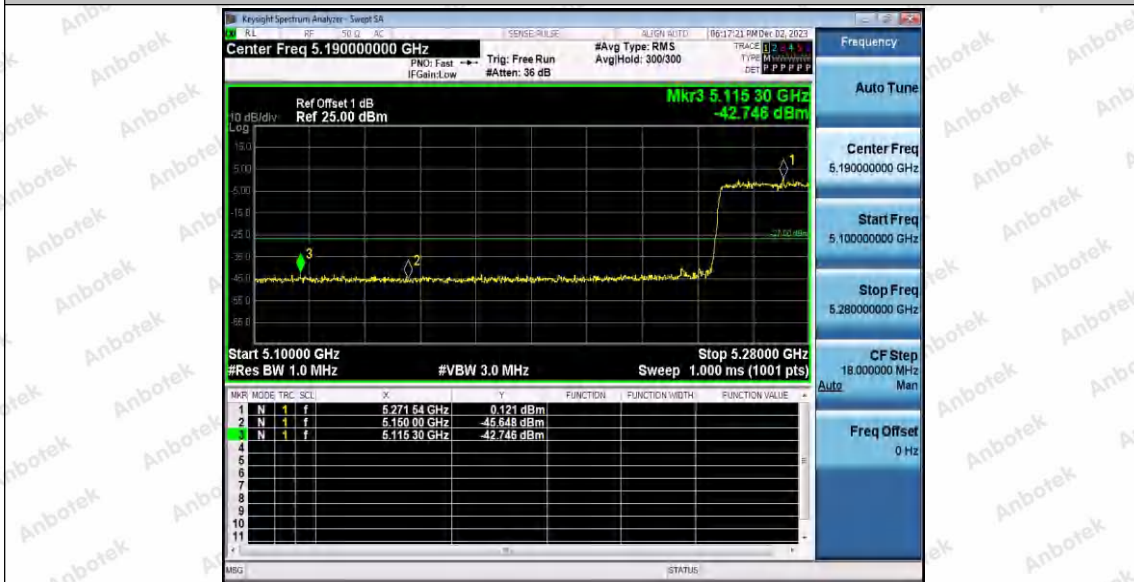

Hotline 400-003-0500  
www.anbotek.com.cn

11AX40SISO\_Ant1\_Low\_5270

11AX40SISO\_Ant1\_High\_5310