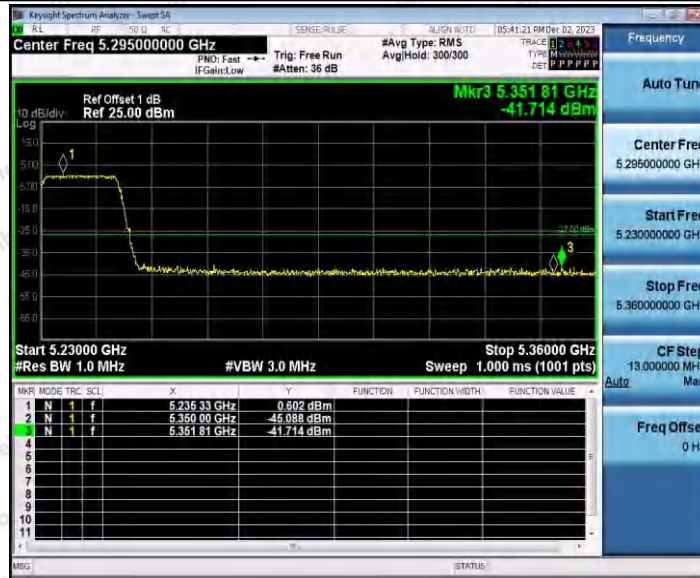

11AC40SISO_Ant1_High_5230