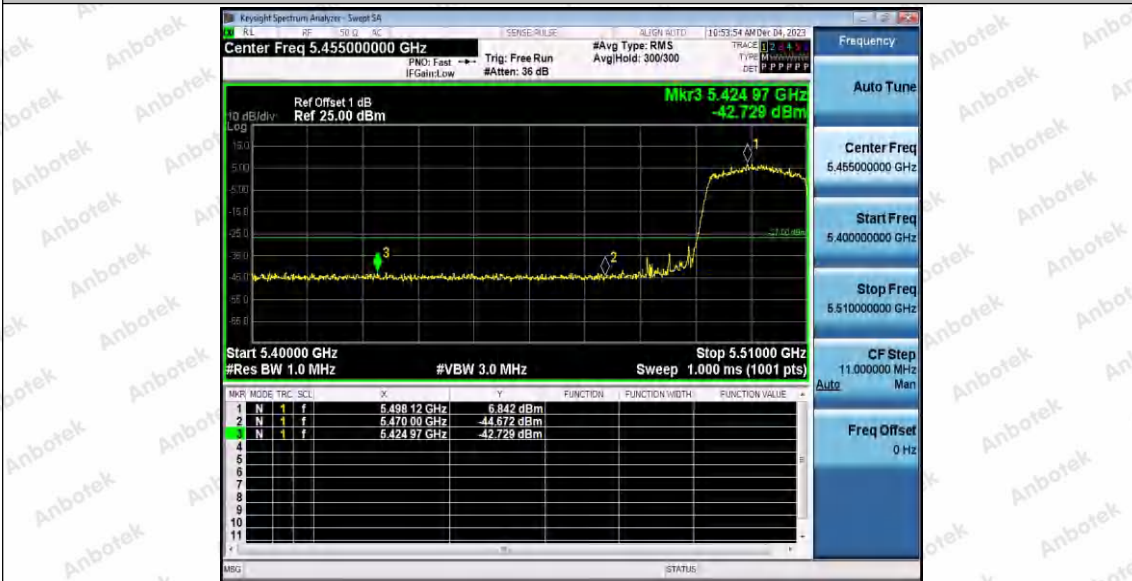

11AX20SISO_Ant1_Low_5500

Shenzhen Anbotek Compliance Laboratory Limited

Address: 1/F., Building D, Sogood Science and Technology Park, Sanwei Community, Hangcheng Street, Bao'an District, Shenzhen, Guangdong, China.
Tel: (86) 0755-26066440 Fax: (86) 0755-26014772 Email: service@anbotek.com

Hotline 400-003-0500
www.anbotek.com.cn