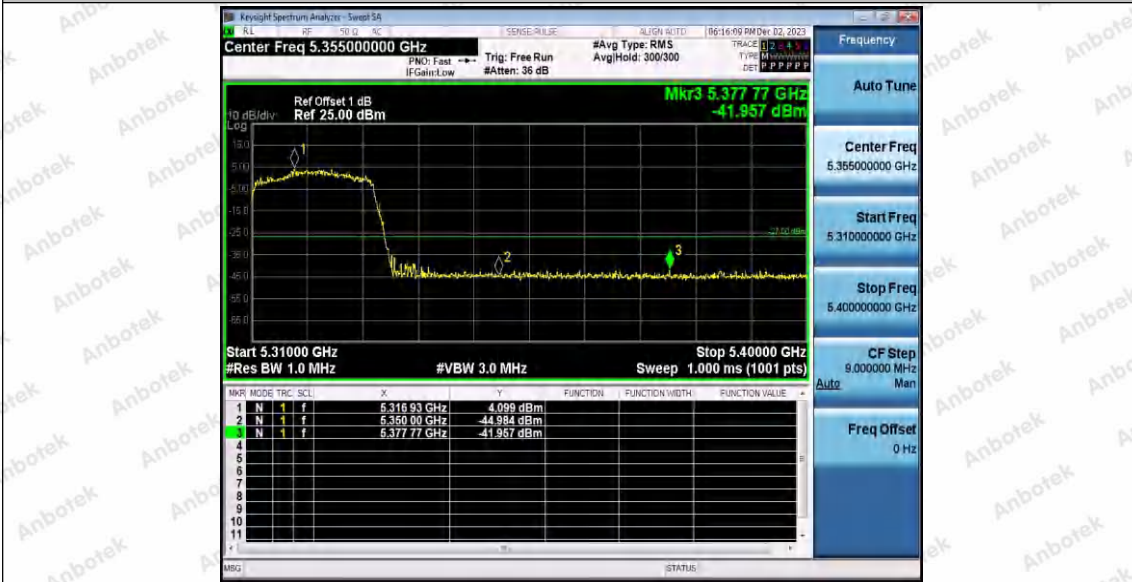

11AX20SISO_Ant1_High_5320