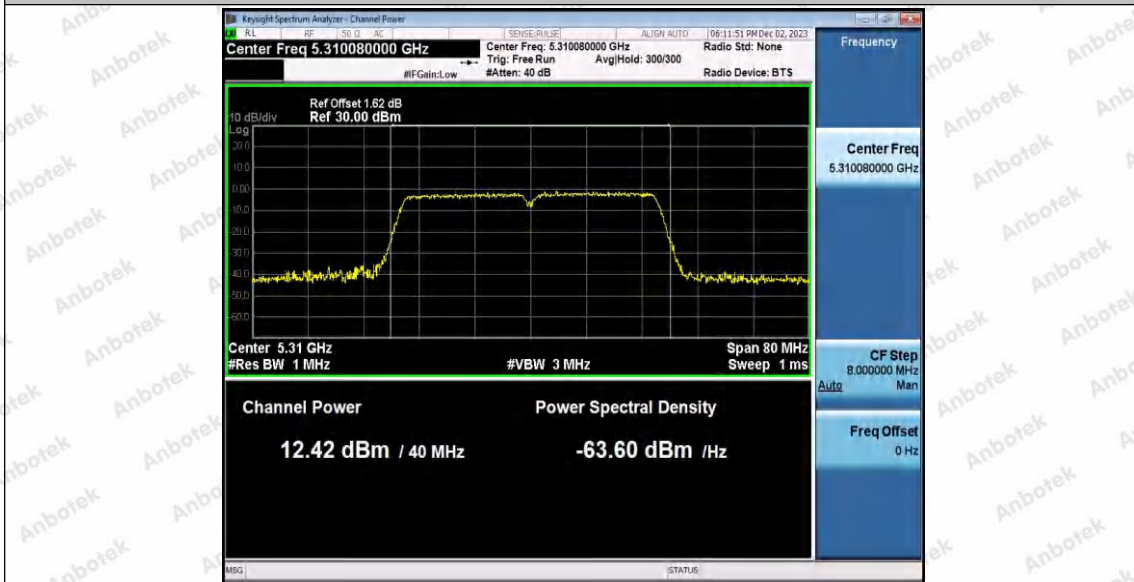

Shenzhen Anbotek Compliance Laboratory Limited

Address: 1/F., Building D, Sogood Science and Technology Park, Sanwei Community, Hangcheng Street, Bao'an District, Shenzhen, Guangdong, China.
Tel: (86) 0755-26066440 Fax: (86) 0755-26014772 Email: service@anbotek.com

Hotline
400-003-0500
www.anbotek.com.cn