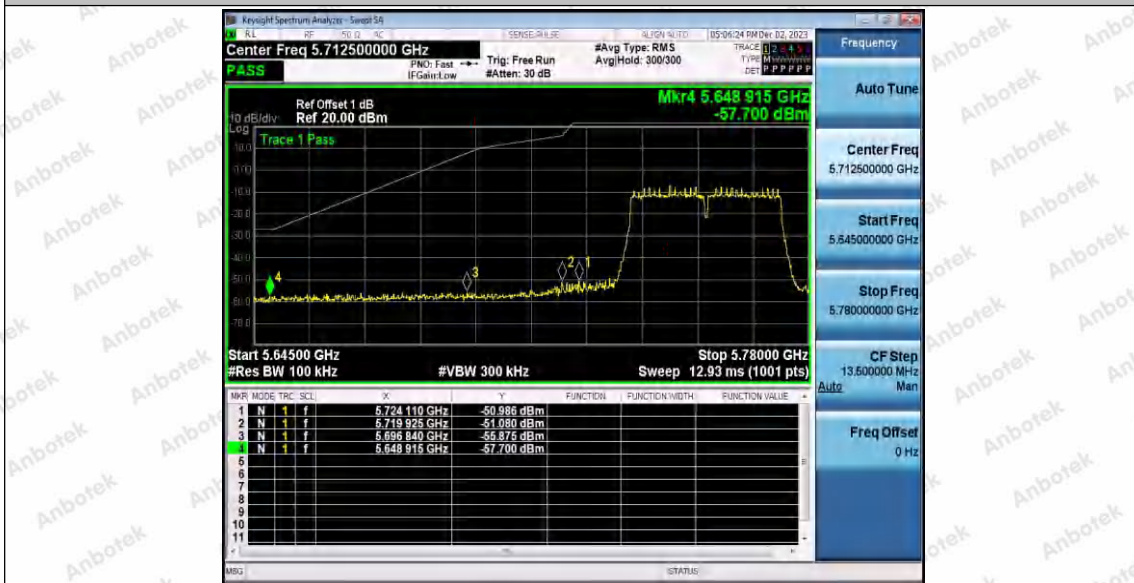

11N40SISO_Ant1_Low_5755

Shenzhen Anbotek Compliance Laboratory Limited

Address: 1/F., Building D, Sogood Science and Technology Park, Sanwei Community, Hangcheng Street, Bao'an District, Shenzhen, Guangdong, China.
Tel: (86) 0755-26066440 Fax: (86) 0755-26014772 Email: service@anbotek.com

Hotline 400-003-0500
www.anbotek.com.cn