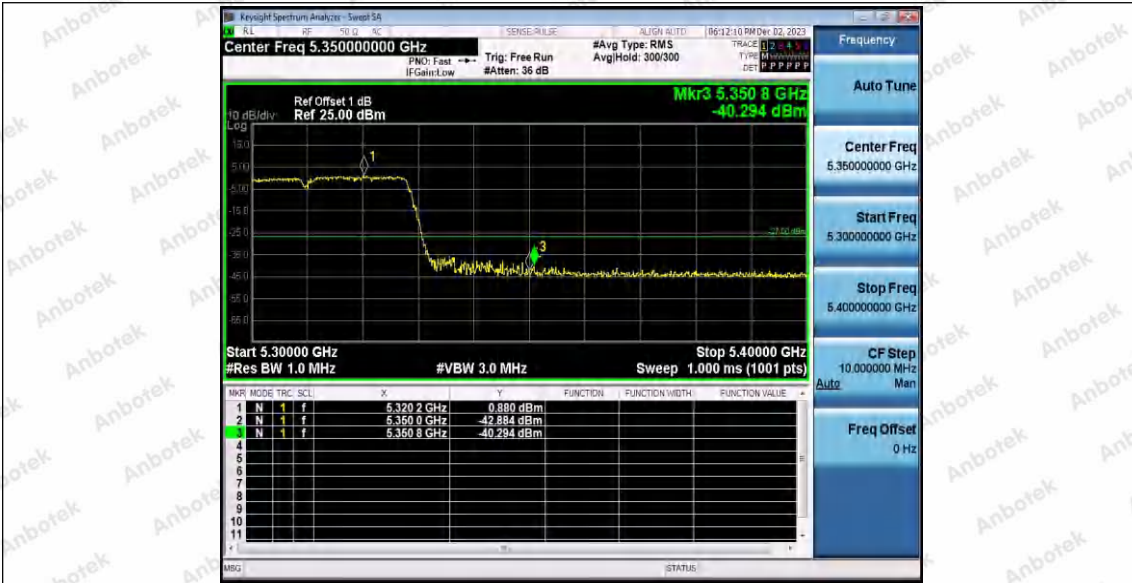

Shenzhen Anbotek Compliance Laboratory Limited

Address: 1/F., Building D, Sogood Science and Technology Park, Sanwei Community, Hangcheng Street, Bao'an District, Shenzhen, Guangdong, China.
Tel: (86) 0755-26066440 Fax: (86) 0755-26014772 Email: service@anbotek.com

Hotline 400-003-0500
www.anbotek.com.cn