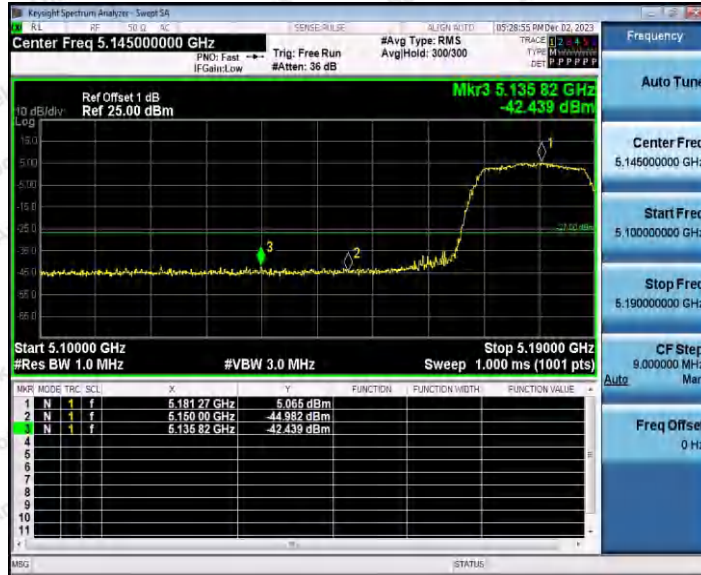

11N20SISO_Ant1_Low_5180

11N20SISO_Ant1_High_5240

Shenzhen Anbotek Compliance Laboratory Limited

Address: 1/F., Building D, Sogood Science and Technology Park, Sanwei Community, Hangcheng Street, Bao'an District, Shenzhen, Guangdong, China.
Tel: (86) 0755-26066440 Fax: (86) 0755-26014772 Email: service@anbotek.com

Hotline 400-003-0500
www.anbotek.com.cn