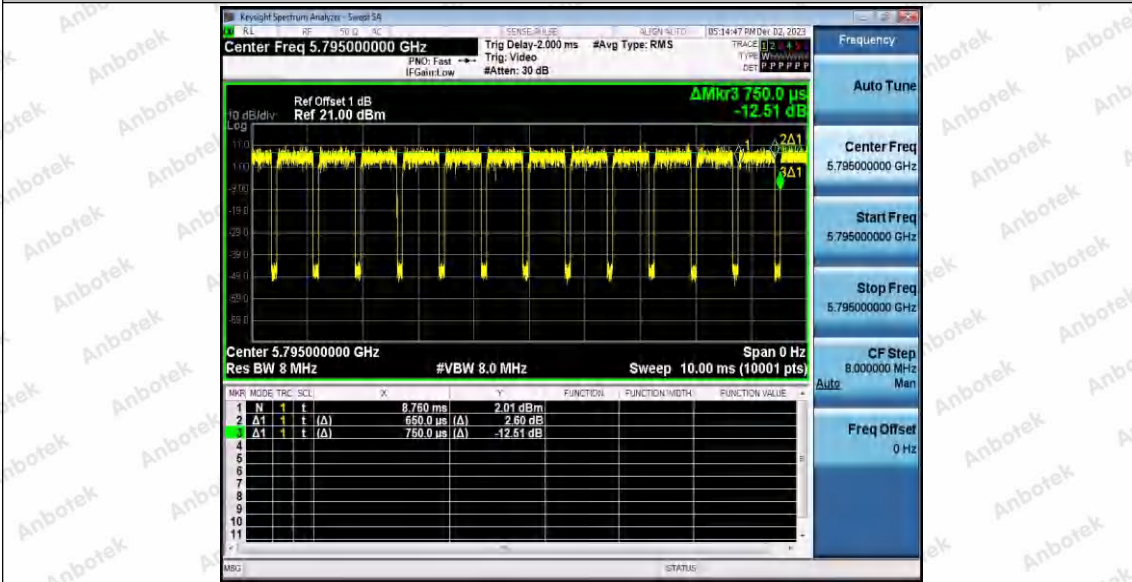

11AC40SISO_Ant1_5795