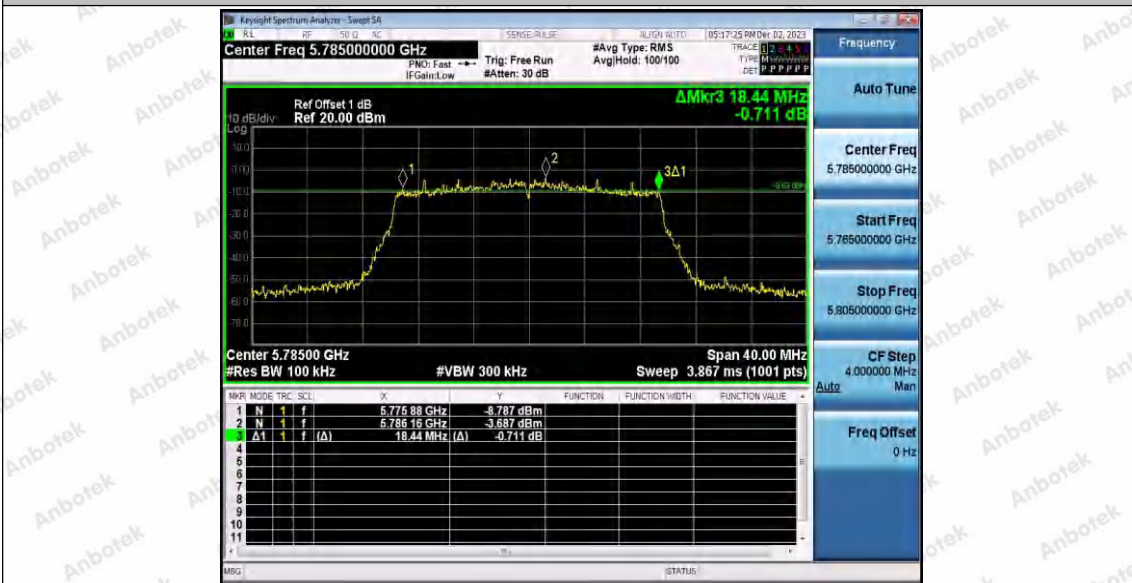

11AX20SISO_Ant1_5785

Shenzhen Anbotek Compliance Laboratory Limited

Address: 1/F., Building D, Sogood Science and Technology Park, Sanwei Community, Hangcheng Street, Bao'an District, Shenzhen, Guangdong, China.
Tel: (86) 0755-26066440 Fax: (86) 0755-26014772 Email: service@anbotek.com

Hotline 400-003-0500
www.anbotek.com.cn