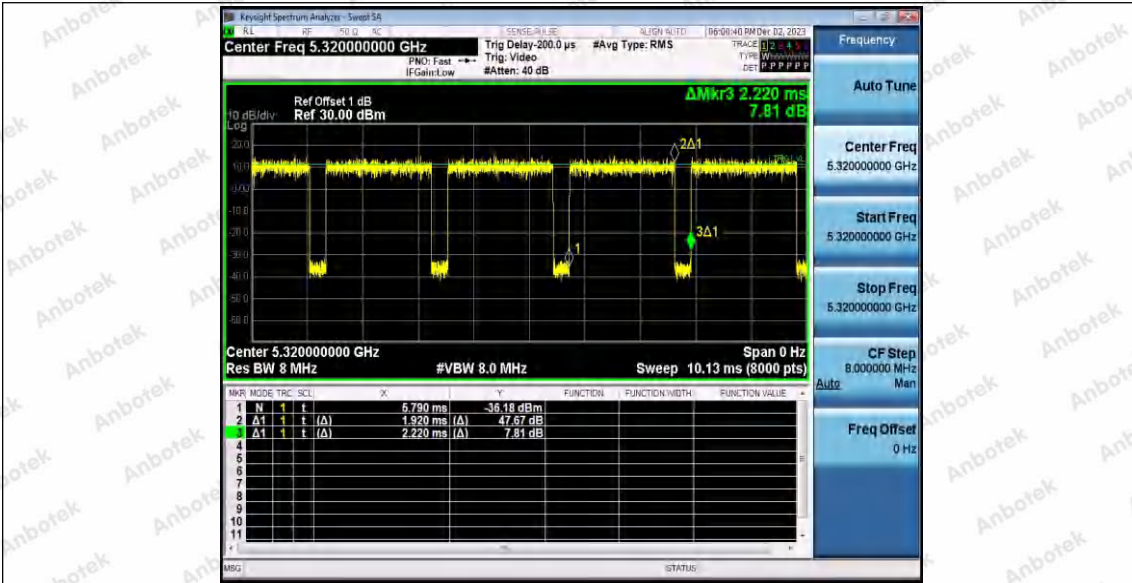

11N20SISO_Ant1_5320