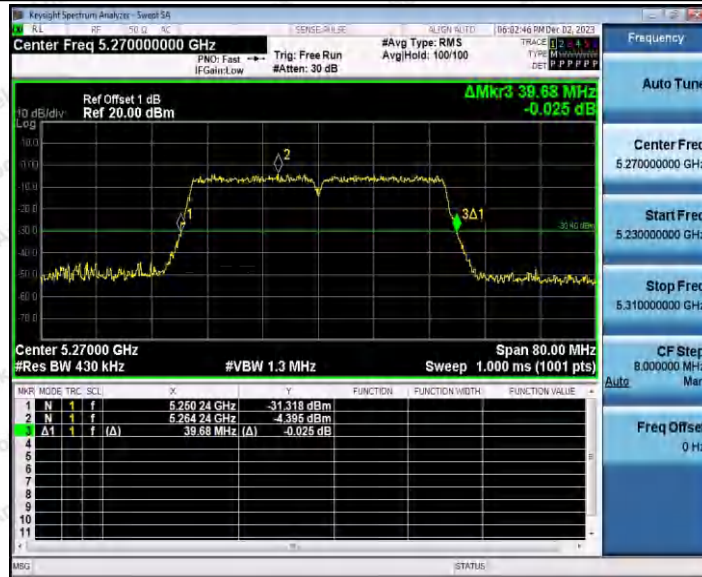

11N40SISO_Ant1_5270

Shenzhen Anbotek Compliance Laboratory Limited

Address: 1/F., Building D, Sogood Science and Technology Park, Sanwei Community, Hangcheng Street, Bao'an District, Shenzhen, Guangdong, China.
Tel: (86) 0755-26066440 Fax: (86) 0755-26014772 Email: service@anbotek.com

Hotline 400-003-0500
www.anbotek.com.cn