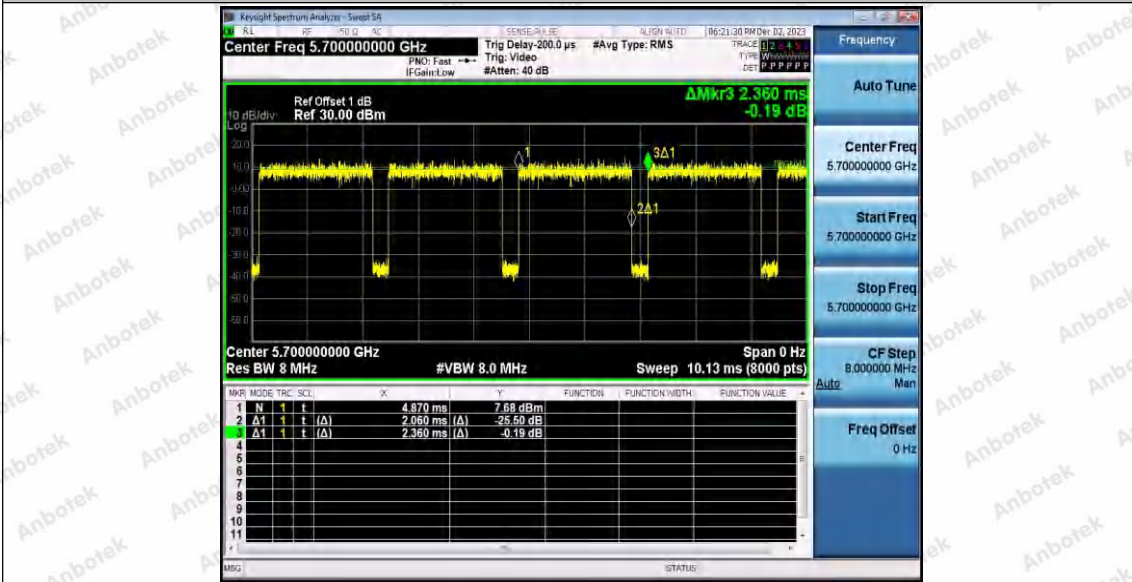

11A_Ant1_5700