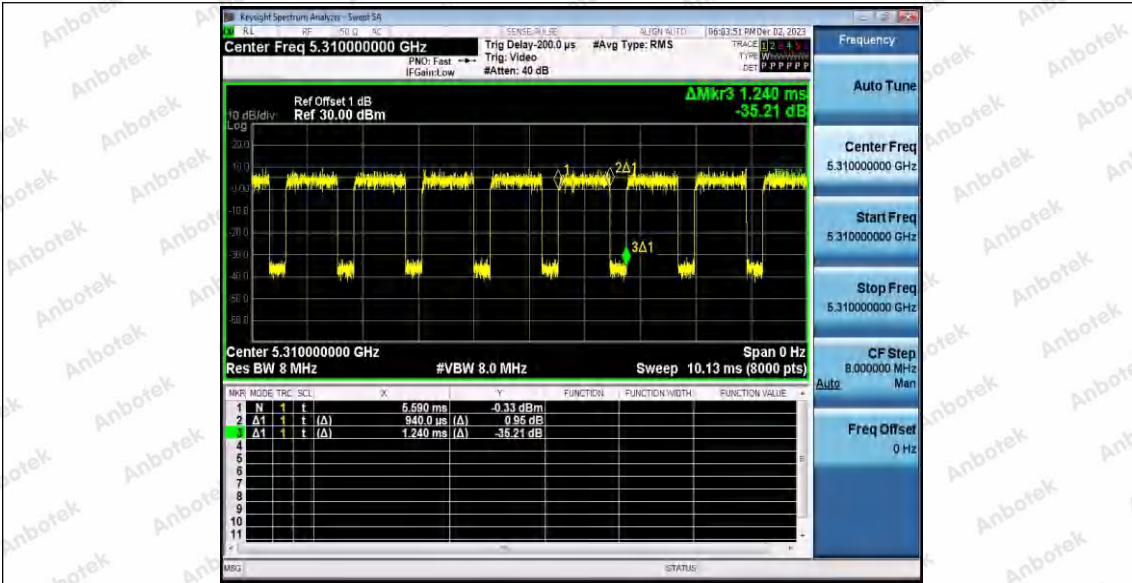

11N40SISO_Ant1_5310