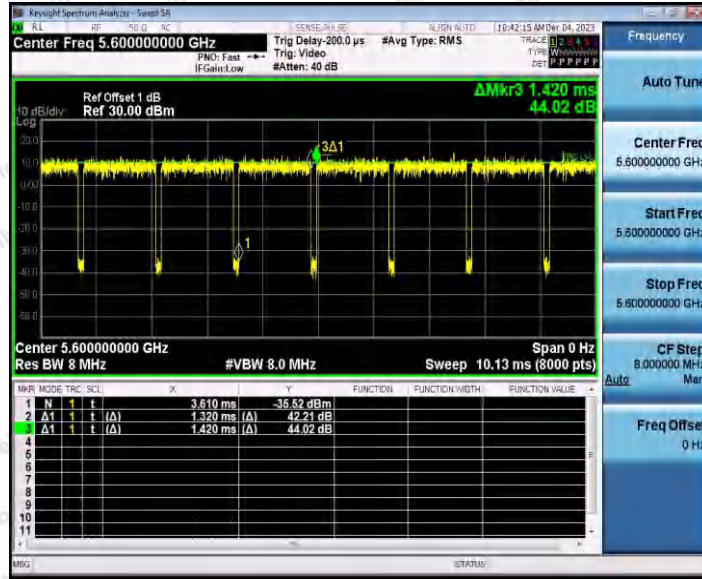

11AC20SISO_Ant1_5600