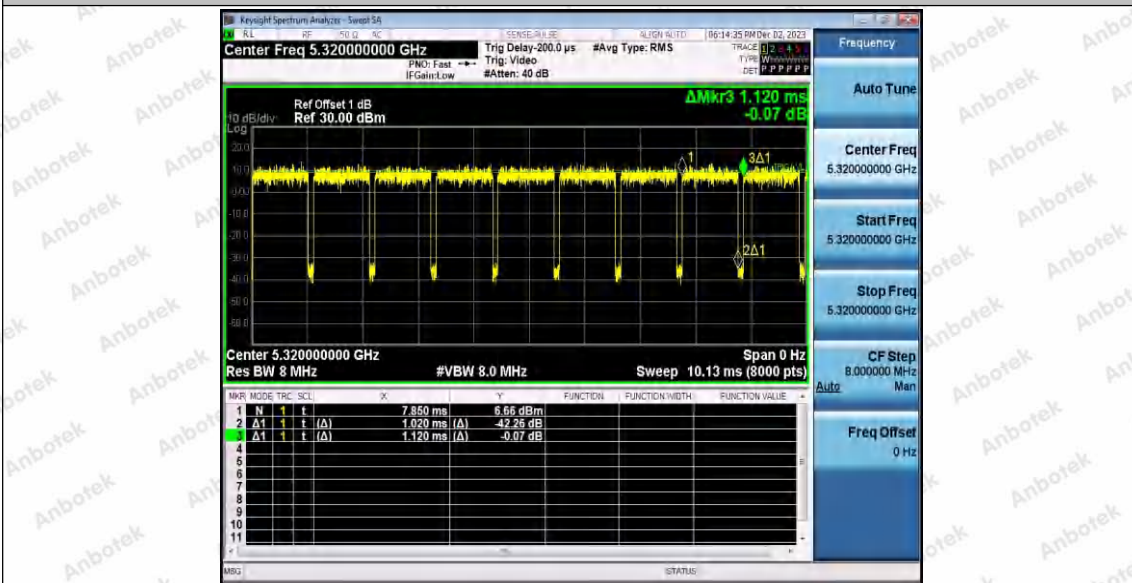

Hotline 400-003-0500
www.anbotek.com.cn

11AX20SISO_Ant1_5300

11AX20SISO_Ant1_5320

Shenzhen Anbotek Compliance Laboratory Limited

Address: 1/F., Building D, Sogood Science and Technology Park, Sanwei Community, Hangcheng Street, Bao'an District, Shenzhen, Guangdong, China.
 Tel: (86) 0755-26066440 Fax: (86) 0755-26014772 Email: service@anbotek.com