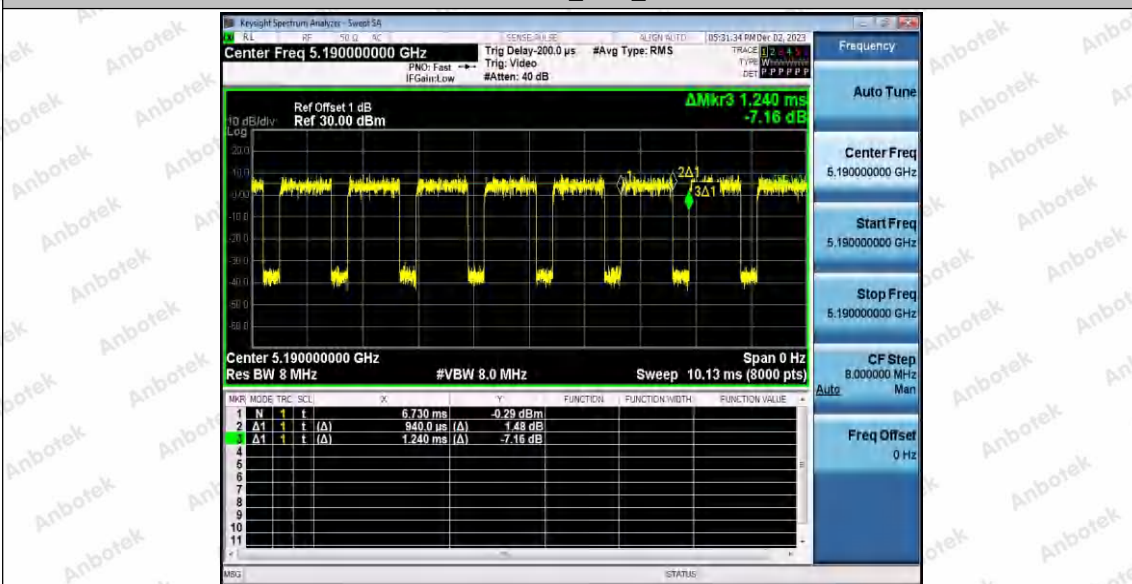

Hotline 400-003-0500
www.anbotek.com.cn

11N20SISO_Ant1_5825

11N40SISO_Ant1_5190

Shenzhen Anbotek Compliance Laboratory Limited

Address: 1/F., Building D, Sogood Science and Technology Park, Sanwei Community, Hangcheng Street, Bao'an District, Shenzhen, Guangdong, China.
Tel: (86) 0755-26066440 Fax: (86) 0755-26014772 Email: service@anbotek.com