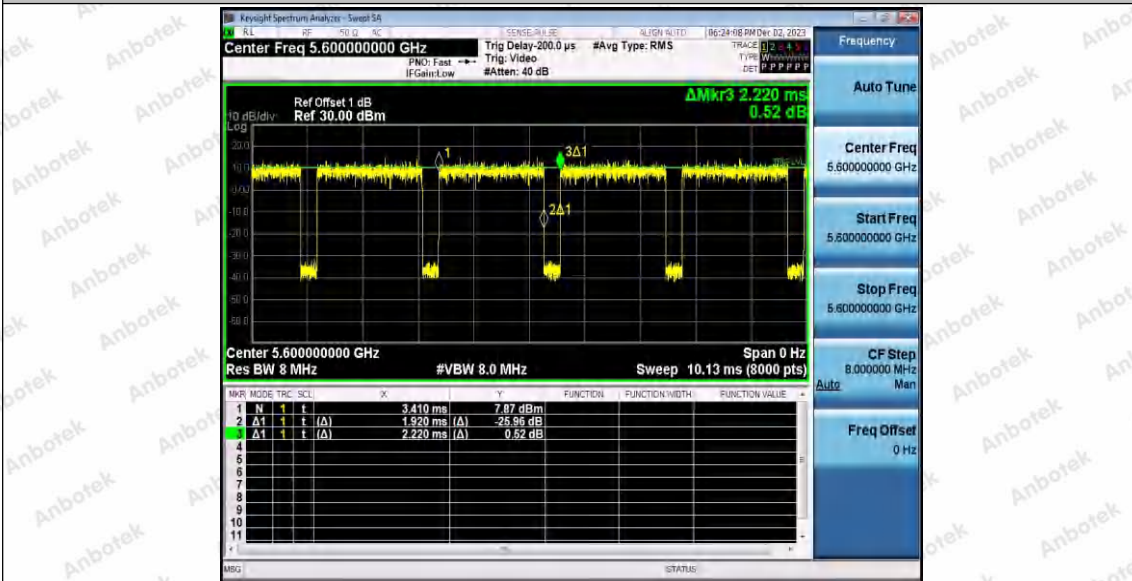

Hotline 400-003-0500
www.anbotek.com.cn

11N20SISO_Ant1_5500

11N20SISO_Ant1_5600

Shenzhen Anbotek Compliance Laboratory Limited

Address: 1/F., Building D, Sogood Science and Technology Park, Sanwei Community, Hangcheng Street, Bao'an District, Shenzhen, Guangdong, China.
Tel: (86) 0755-26066440 Fax: (86) 0755-26014772 Email: service@anbotek.com