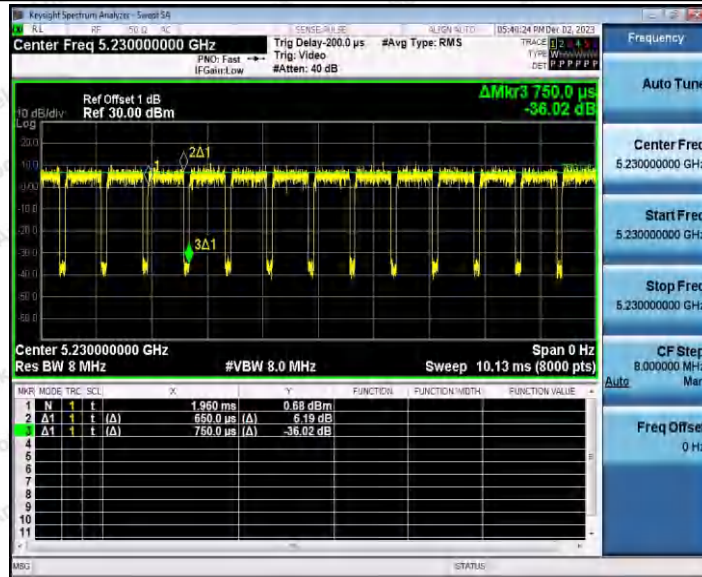

11AC40SISO_Ant1_5230

Shenzhen Anbotek Compliance Laboratory Limited

Address: 1/F., Building D, Sogood Science and Technology Park, Sanwei Community, Hangcheng Street, Bao'an District, Shenzhen, Guangdong, China.
Tel: (86) 0755-26066440 Fax: (86) 0755-26014772 Email: service@anbotek.com

Hotline 400-003-0500
www.anbotek.com.cn