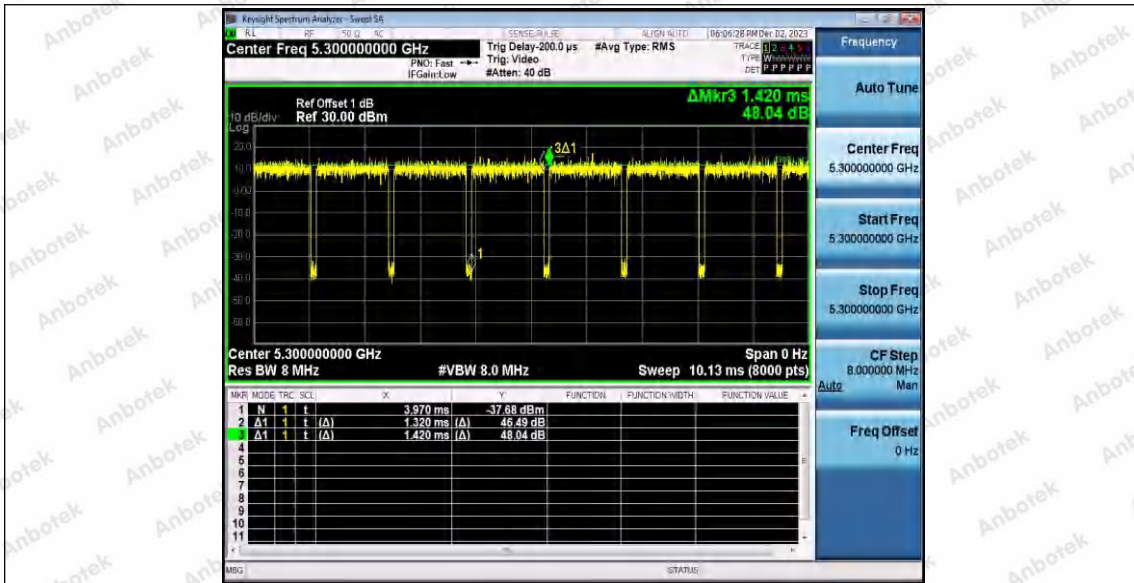

11AC20SISO_Ant1_5300