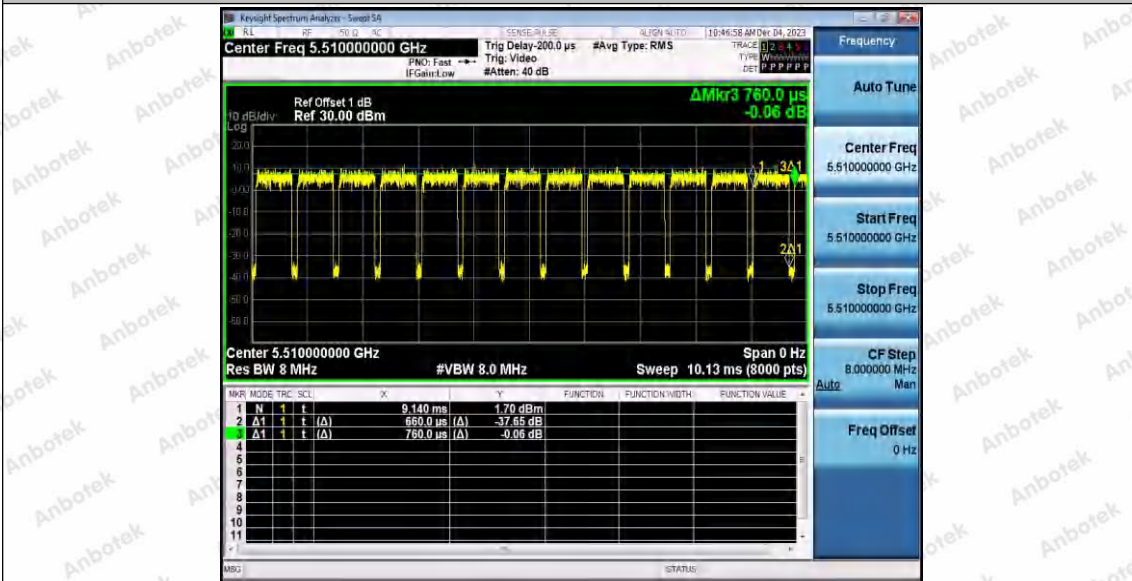

Hotline 400-003-0500
www.anbotek.com.cn

11AC40SISO_Ant1_5310

11AC40SISO_Ant1_5510

Shenzhen Anbotek Compliance Laboratory Limited

Address: 1/F., Building D, Sogood Science and Technology Park, Sanwei Community, Hangcheng Street, Bao'an District, Shenzhen, Guangdong, China.
Tel: (86) 0755-26066440 Fax: (86) 0755-26014772 Email: service@anbotek.com