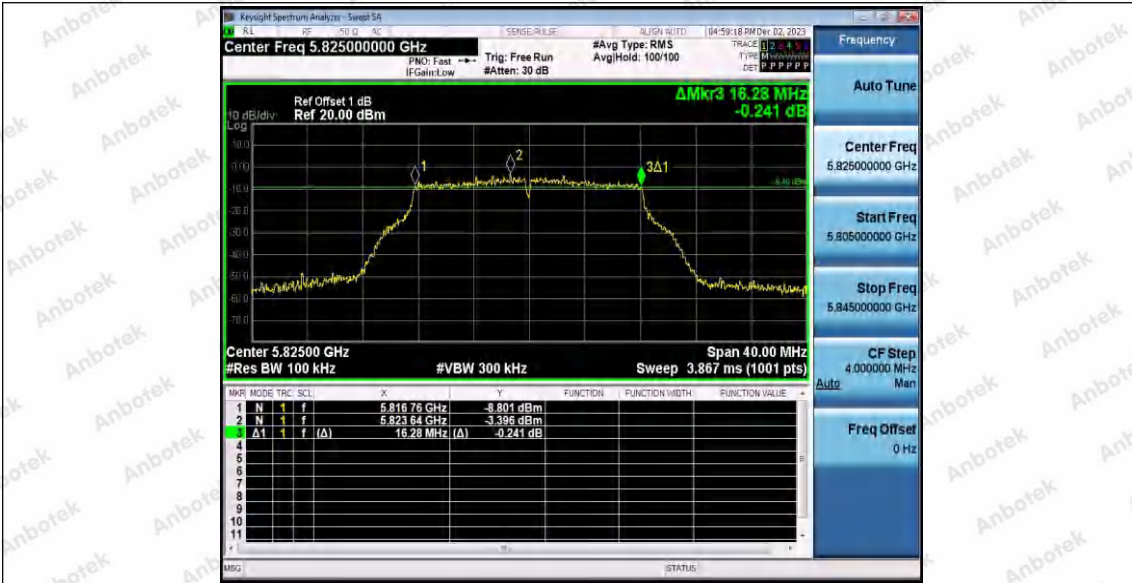

Shenzhen Anbotek Compliance Laboratory Limited

Address: 1/F., Building D, Sogood Science and Technology Park, Sanwei Community, Hangcheng Street, Bao'an District, Shenzhen, Guangdong, China.
Tel: (86) 0755-26066440 Fax: (86) 0755-26014772 Email: service@anbotek.com

Hotline 400-003-0500
www.anbotek.com.cn