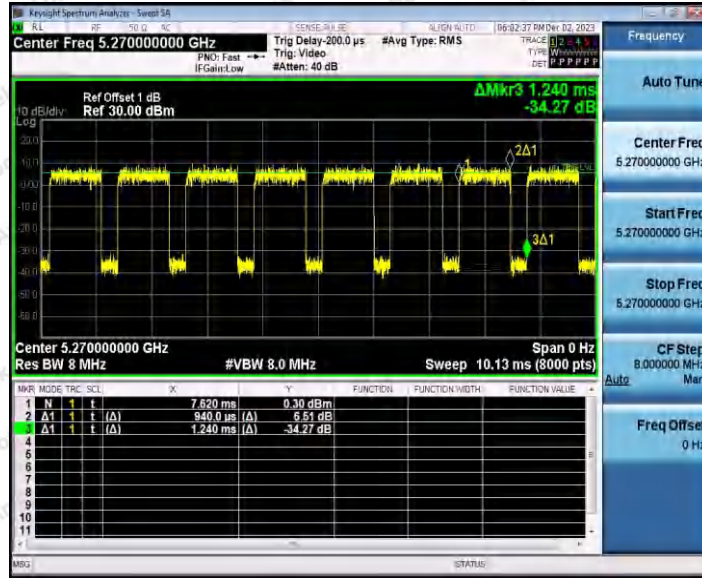

11N40SISO_Ant1_5270

Shenzhen Anbotek Compliance Laboratory Limited

Address: 1/F., Building D, Sogood Science and Technology Park, Sanwei Community, Hangcheng Street, Bao'an District, Shenzhen, Guangdong, China.
Tel: (86) 0755-26066440 Fax: (86) 0755-26014772 Email: service@anbotek.com

Hotline 400-003-0500
www.anbotek.com.cn