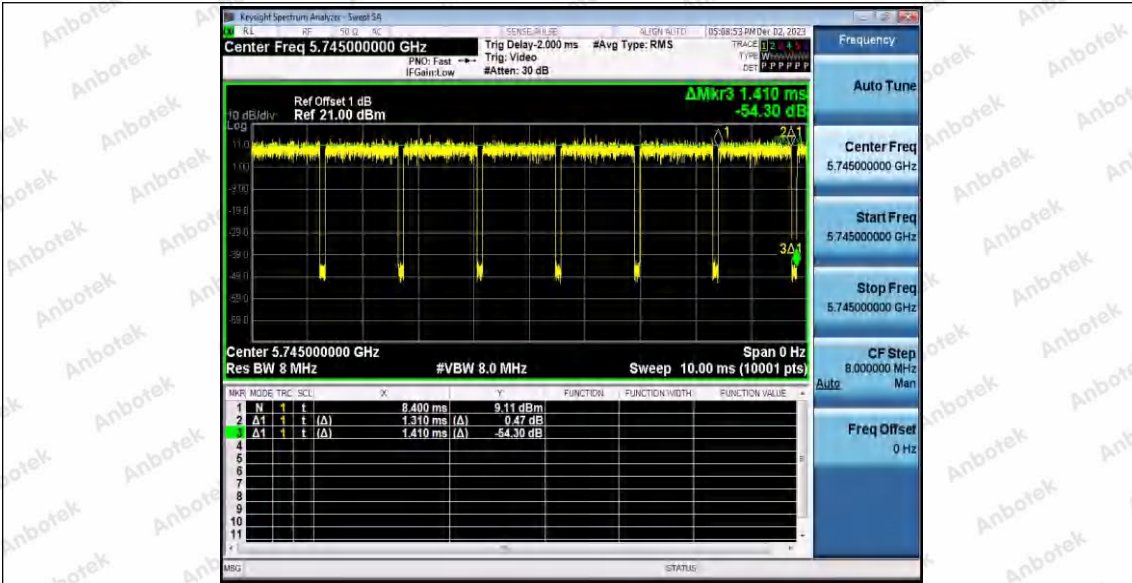

11AC20SISO_Ant1_5745