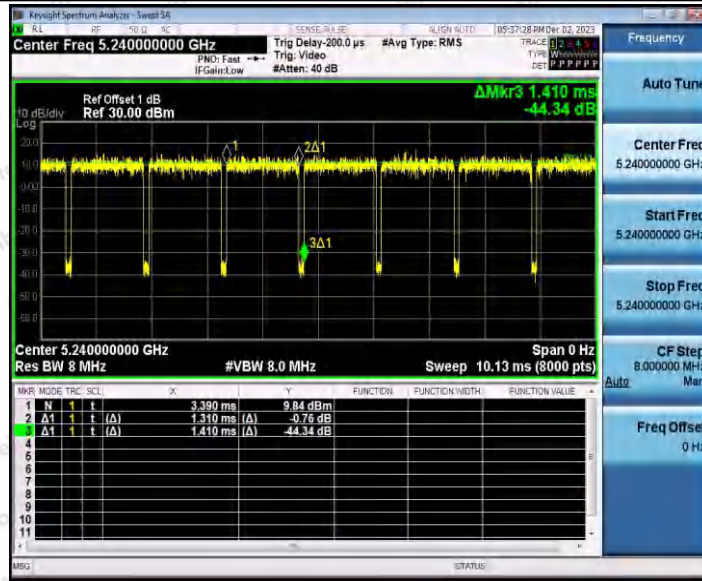

11AC20SISO_Ant1_5240