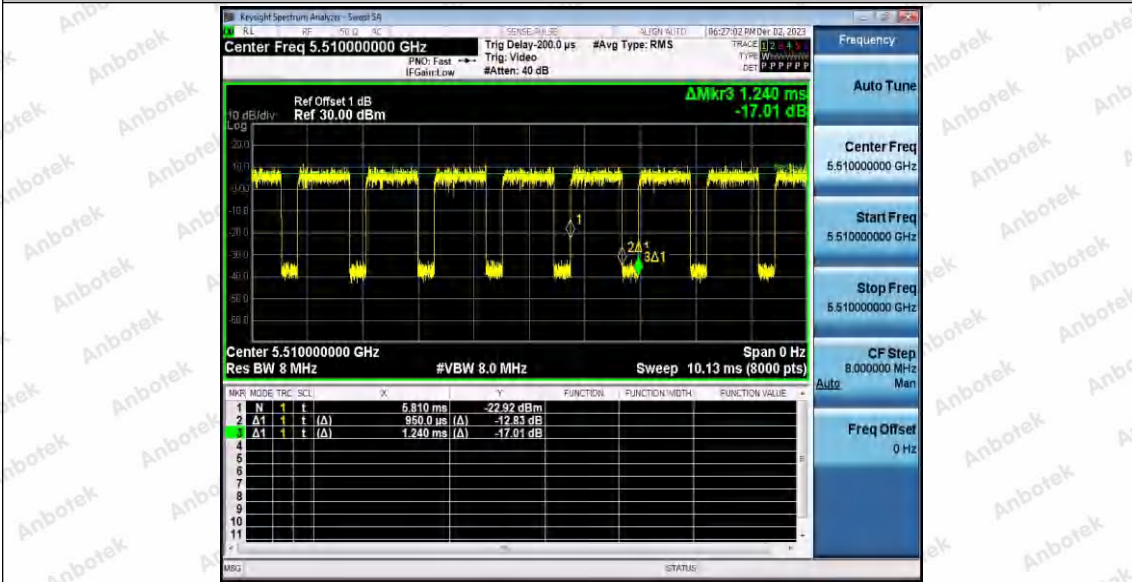

11N40SISO_Ant1_5510