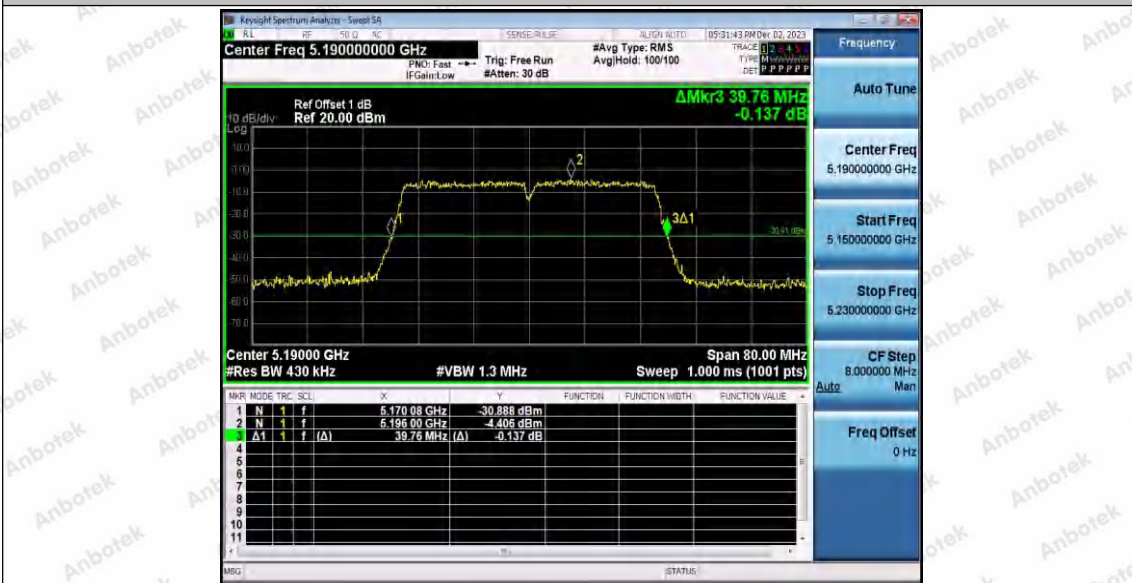

Hotline
400-003-0500
www.anbotek.com.cn

11N20SISO_Ant1_5825

11N40SISO_Ant1_5190

Shenzhen Anbotek Compliance Laboratory Limited

Address: 1/F., Building D, Sogood Science and Technology Park, Sanwei Community, Hangcheng Street, Bao'an District, Shenzhen, Guangdong, China.
 Tel: (86) 0755-26066440 Fax: (86) 0755-26014772 Email: service@anbotek.com