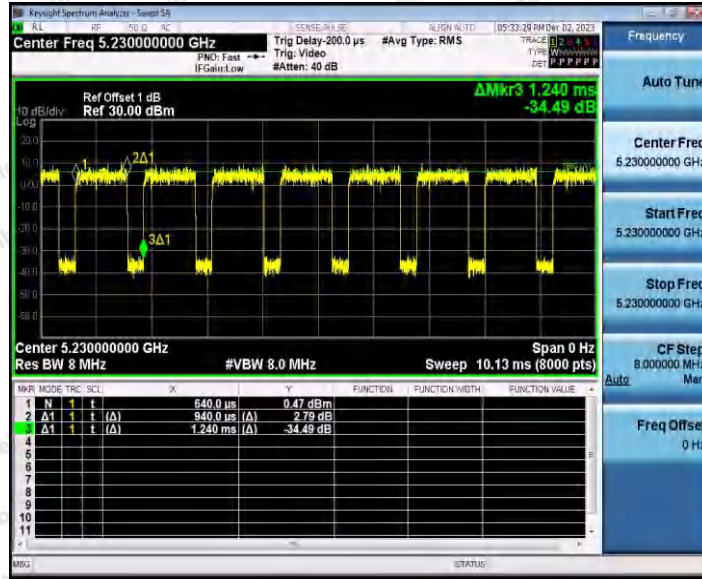

11N40SISO_Ant1_5230