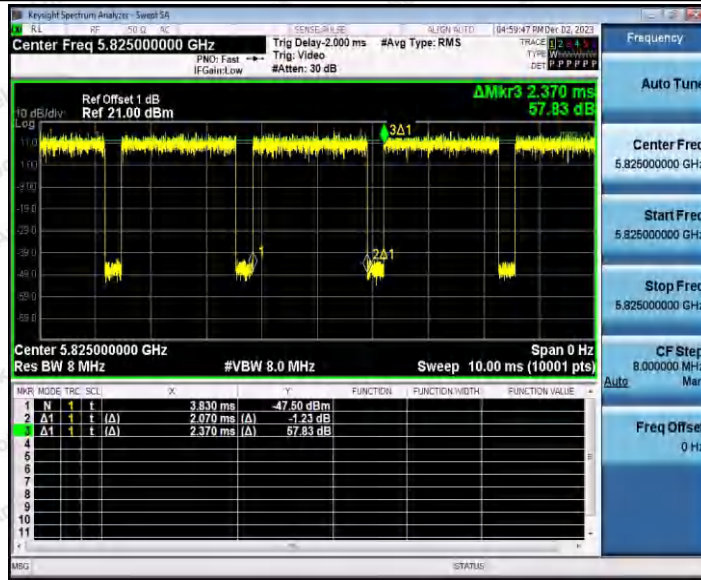

11A_Ant1_5825

11N20SISO_Ant1_5180

Shenzhen Anbotek Compliance Laboratory Limited

Address: 1/F., Building D, Sogood Science and Technology Park, Sanwei Community, Hangcheng Street, Bao'an District, Shenzhen, Guangdong, China.
Tel: (86) 0755-26066440 Fax: (86) 0755-26014772 Email: service@anbotek.com

Hotline
400-003-0500
www.anbotek.com.cn