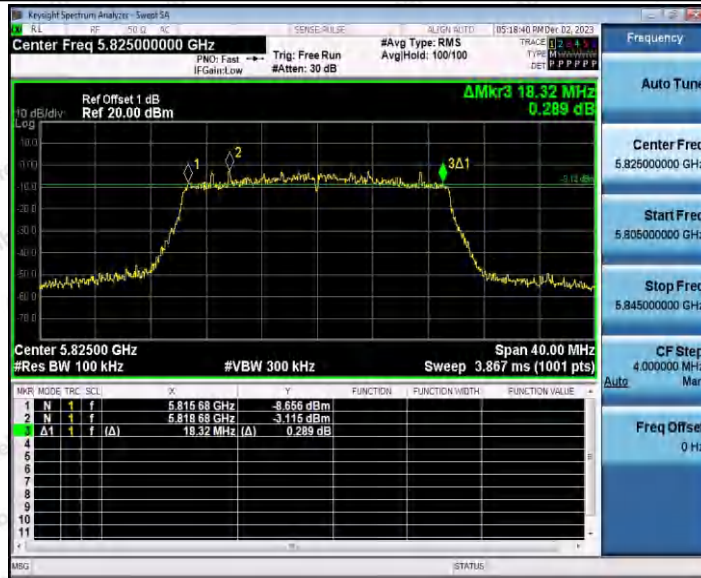

11AX20SISO_Ant1_5825