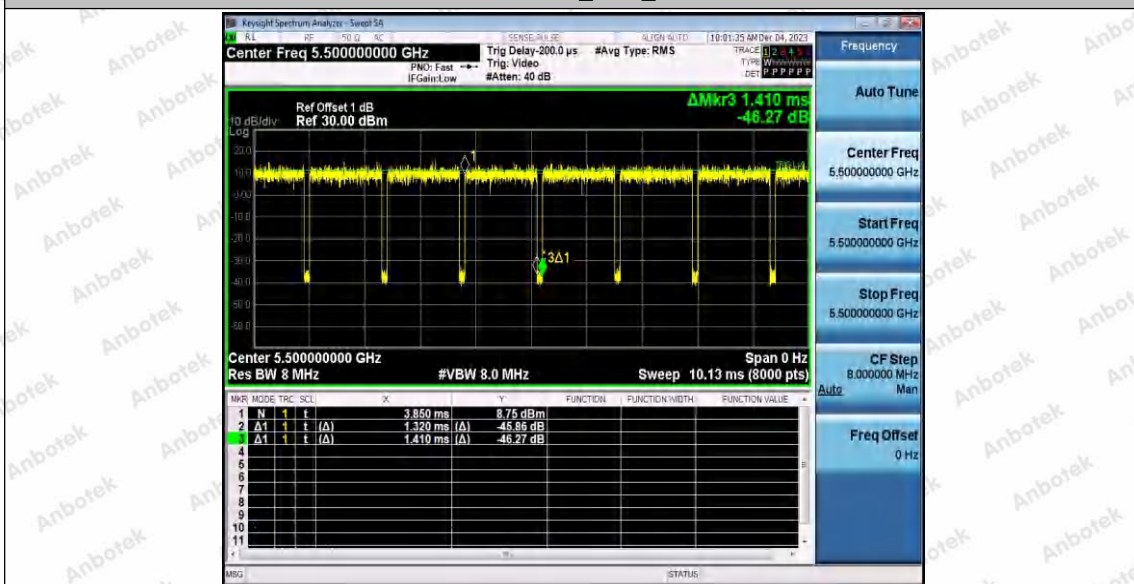

Hotline 400-003-0500
www.anbotek.com.cn

11AC20SISO_Ant1_5320

11AC20SISO_Ant1_5500

Shenzhen Anbotek Compliance Laboratory Limited

Address: 1/F., Building D, Sogood Science and Technology Park, Sanwei Community, Hangcheng Street, Bao'an District, Shenzhen, Guangdong, China.
 Tel: (86) 0755-26066440 Fax: (86) 0755-26014772 Email: service@anbotek.com