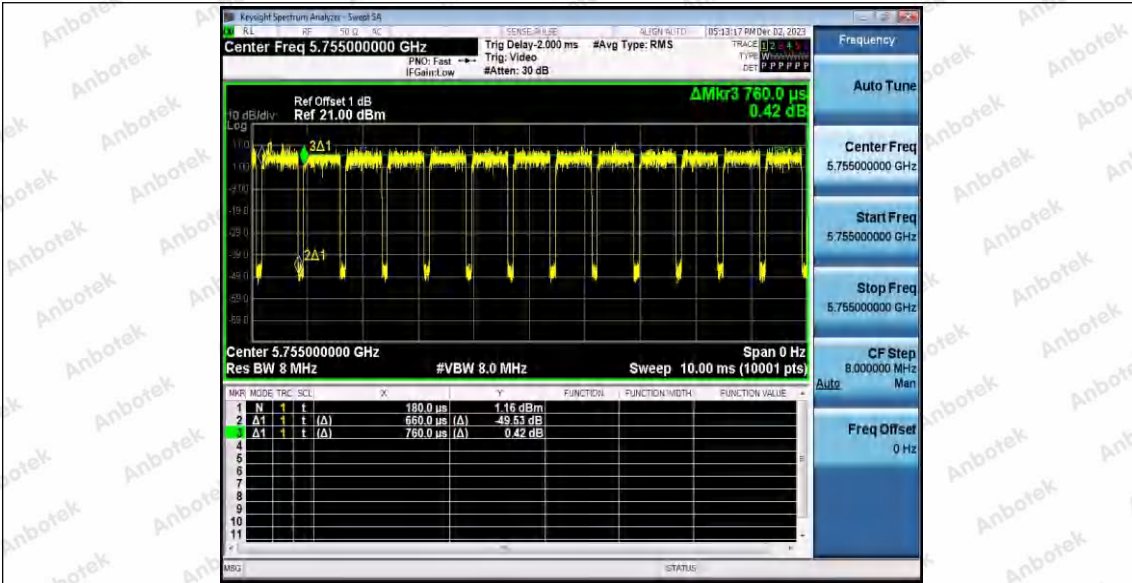

11AC40SISO_Ant1_5755