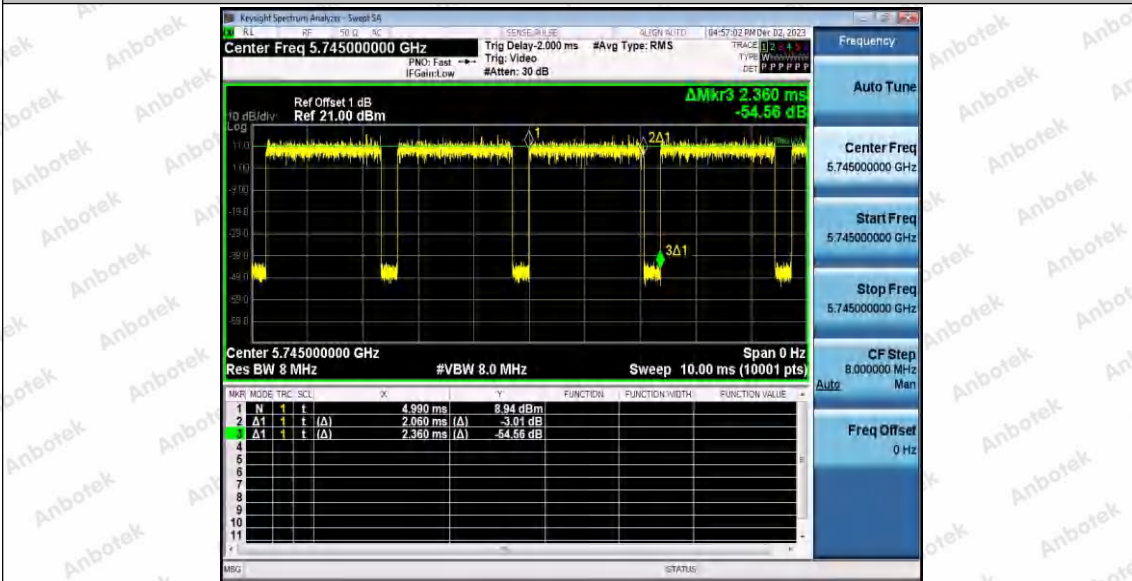

Hotline 400-003-0500
www.anbotek.com.cn

11A_Ant1_5700

11A_Ant1_5745

Shenzhen Anbotek Compliance Laboratory Limited

Address:1/F.,Building D,Sogood Science and Technology Park, Sanwei Community, Hangcheng Street, Bao'an District, Shenzhen, Guangdong, China.
Tel:(86) 0755-26066440 Fax:(86) 0755-26014772 Email:service@anbotek.com