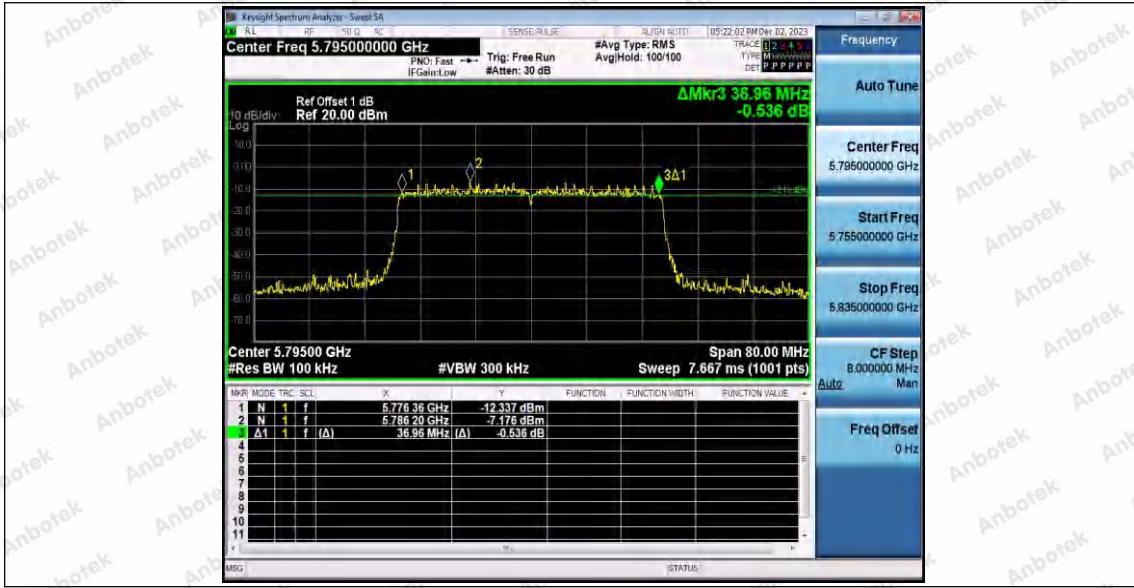

Shenzhen Anbotek Compliance Laboratory Limited

Address: 1/F., Building D, Sogood Science and Technology Park, Sanwei Community, Hangcheng Street, Bao'an District, Shenzhen, Guangdong, China.
Tel: (86) 0755-26066440 Fax: (86) 0755-26014772 Email: service@anbotek.com

Hotline 400-003-0500
www.anbotek.com.cn