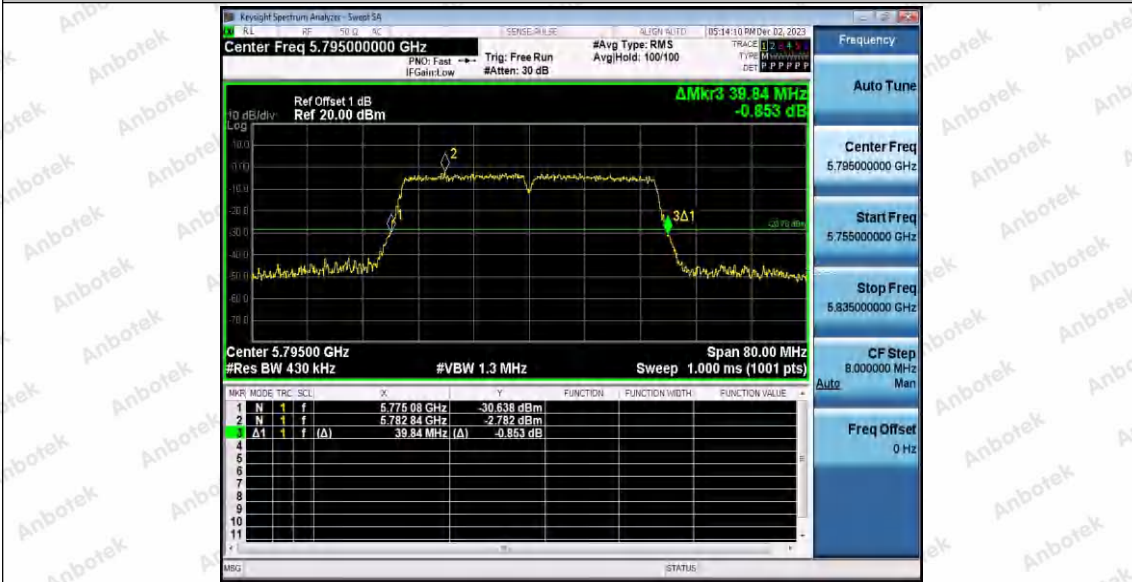

11AC40SISO_Ant1_5795