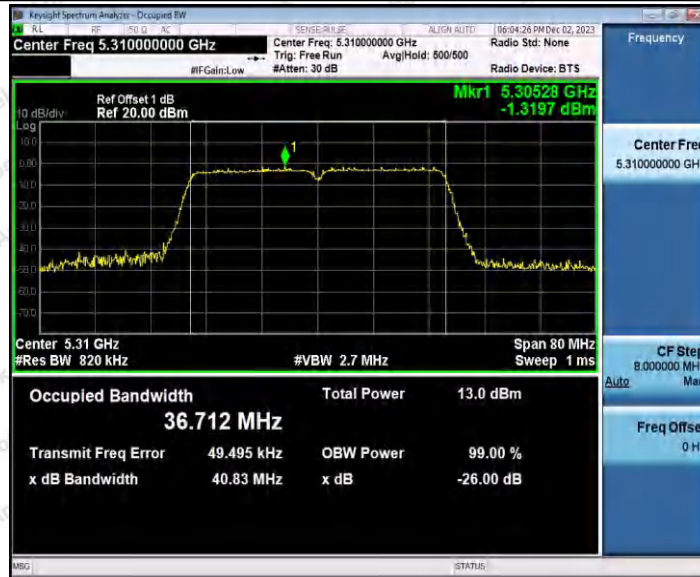

11N40SISO_Ant1_5310

11N40SISO_Ant1_5510

Shenzhen Anbotek Compliance Laboratory Limited

Address: 1/F., Building D, Sogood Science and Technology Park, Sanwei Community, Hangcheng Street, Bao'an District, Shenzhen, Guangdong, China.
Tel: (86) 0755-26066440 Fax: (86) 0755-26014772 Email: service@anbotek.com

Hotline 400-003-0500
www.anbotek.com.cn