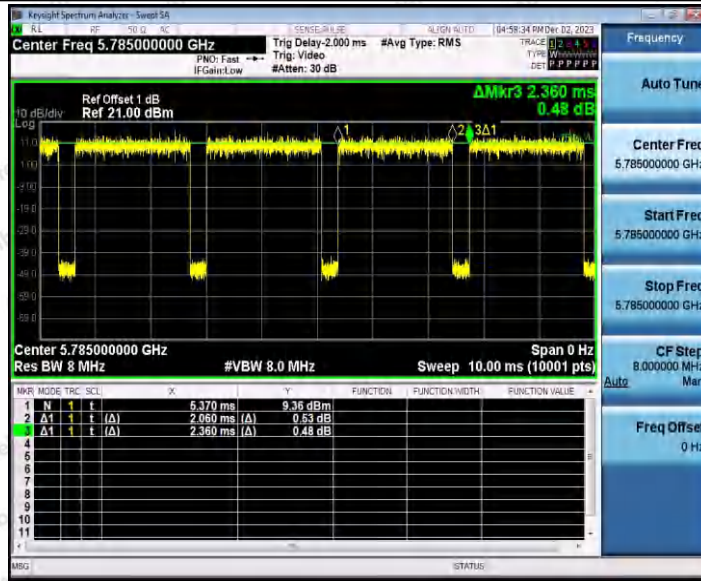

11A_Ant1_5785