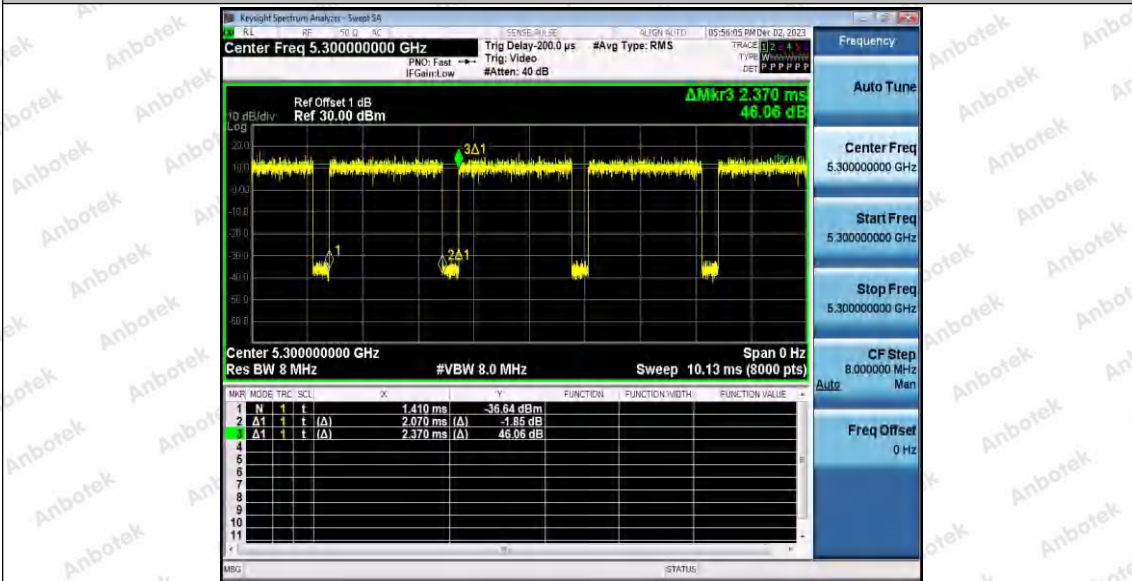

Hotline 400-003-0500
 www.anbotek.com.cn

11A_Ant1_5260

11A_Ant1_5300

Shenzhen Anbotek Compliance Laboratory Limited

Address: 1/F., Building D, Sogood Science and Technology Park, Sanwei Community, Hangcheng Street, Bao'an District, Shenzhen, Guangdong, China.
Tel: (86) 0755-26066440 Fax: (86) 0755-26014772 Email: service@anbotek.com