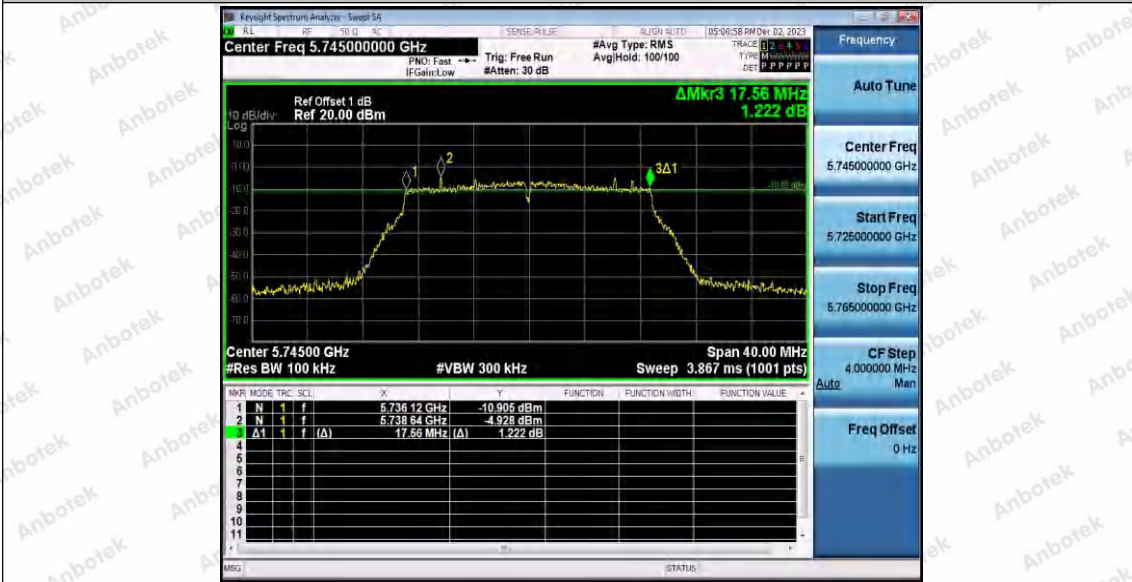

Hotline
400-003-0500
www.anbotek.com.cn

Test Graphs B4

11N20SISO_Ant1_5745

11N20SISO_Ant1_5785

Shenzhen Anbotek Compliance Laboratory Limited

Address: 1/F., Building D, Sogood Science and Technology Park, Sanwei Community, Hangcheng Street, Bao'an District, Shenzhen, Guangdong, China.
Tel: (86) 0755-26066440 Fax: (86) 0755-26014772 Email: service@anbotek.com