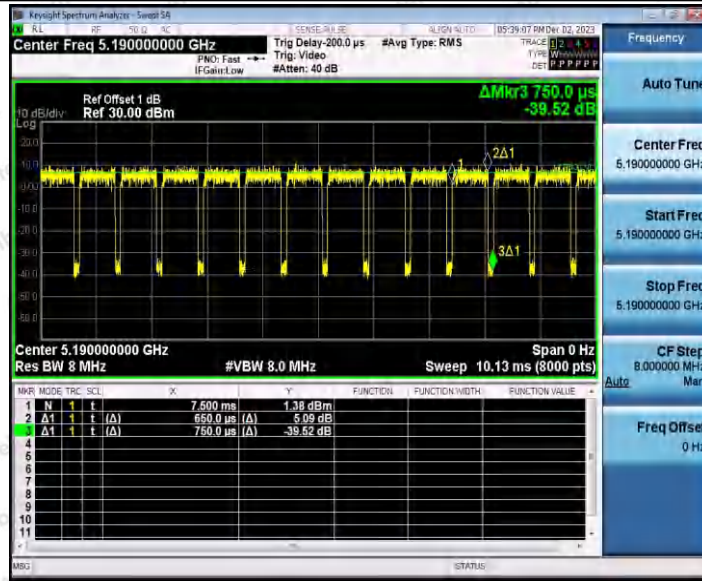

11AC40SISO_Ant1_5190