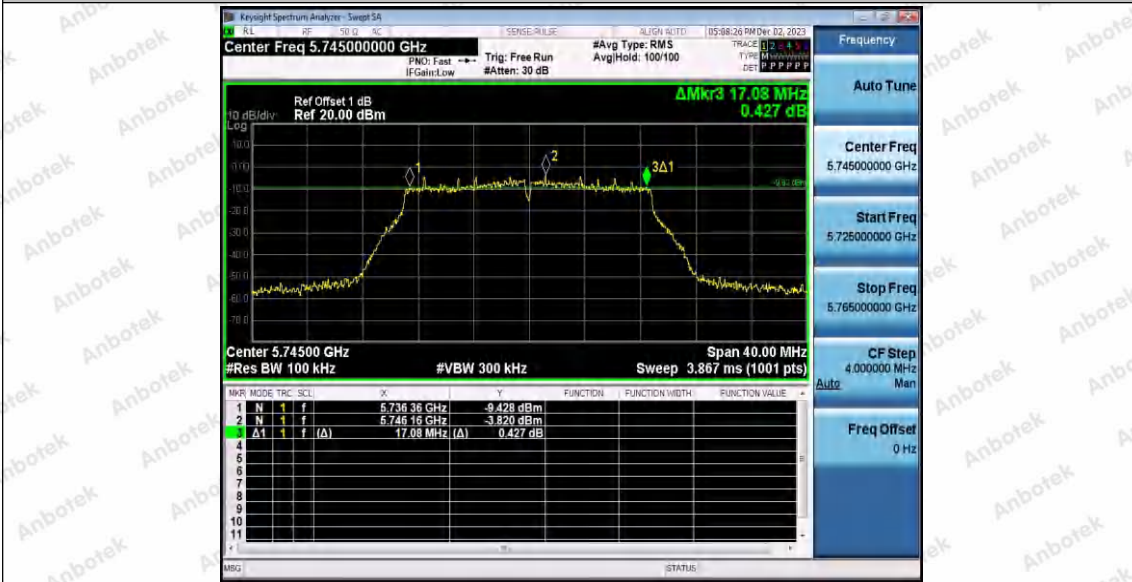

11AC20SISO_Ant1_5745