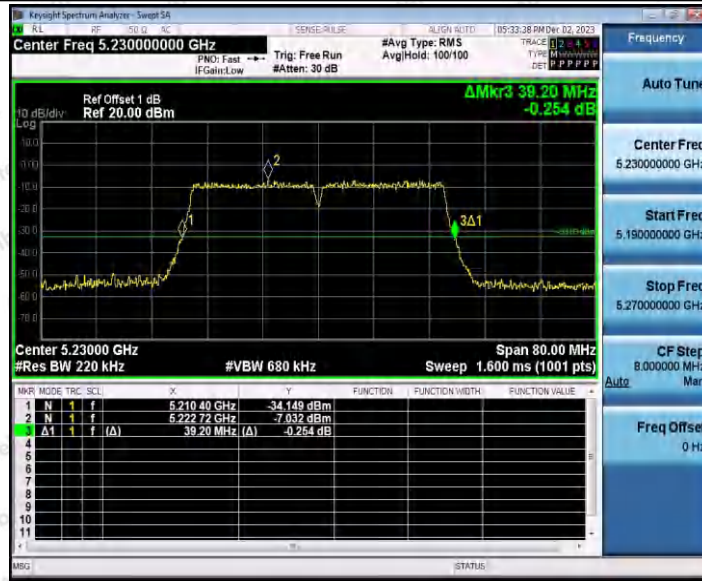

11N40SISO_Ant1_5230