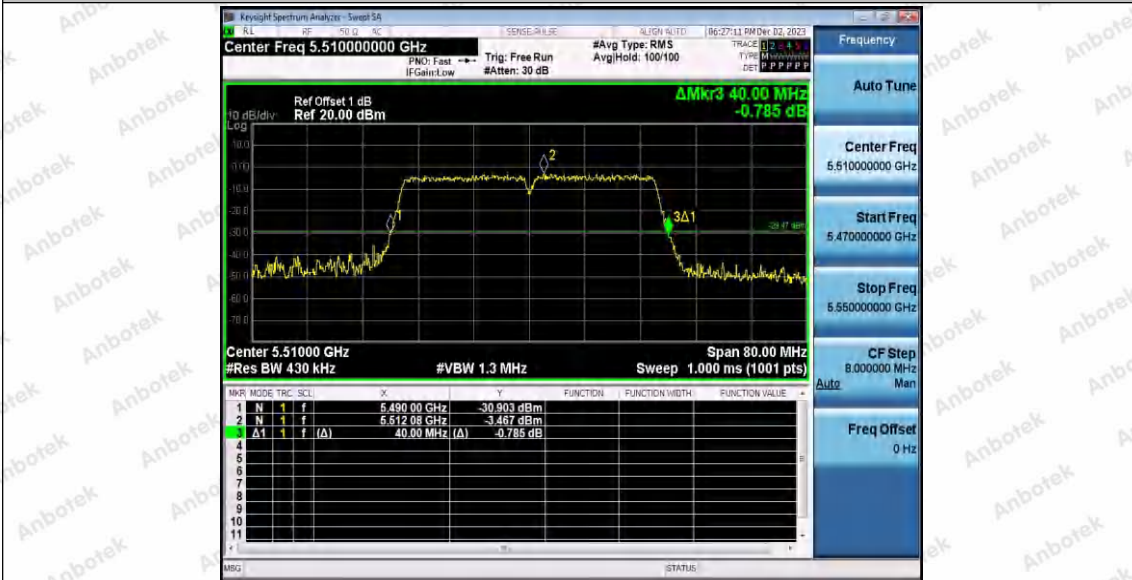

11N40SISO_Ant1_5510