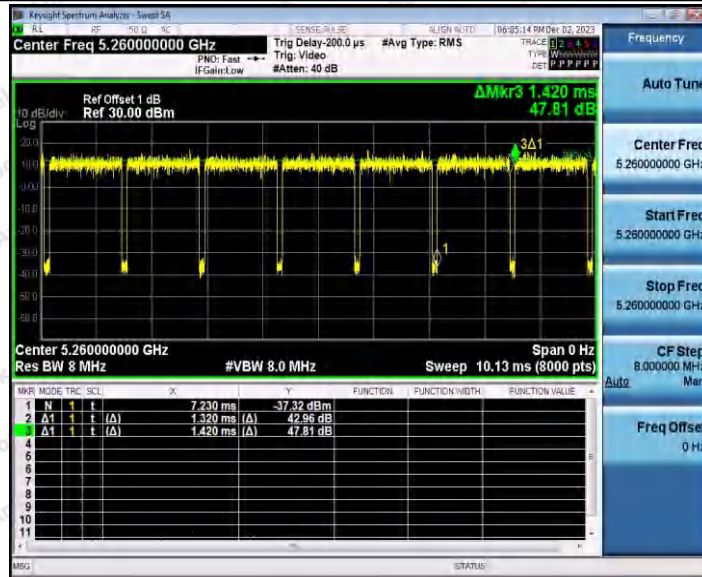

11AC20SISO_Ant1_5260

Shenzhen Anbotek Compliance Laboratory Limited

Address: 1/F., Building D, Sogood Science and Technology Park, Sanwei Community, Hangcheng Street, Bao'an District, Shenzhen, Guangdong, China.
Tel: (86) 0755-26066440 Fax: (86) 0755-26014772 Email: service@anbotek.com

Hotline 400-003-0500
www.anbotek.com.cn