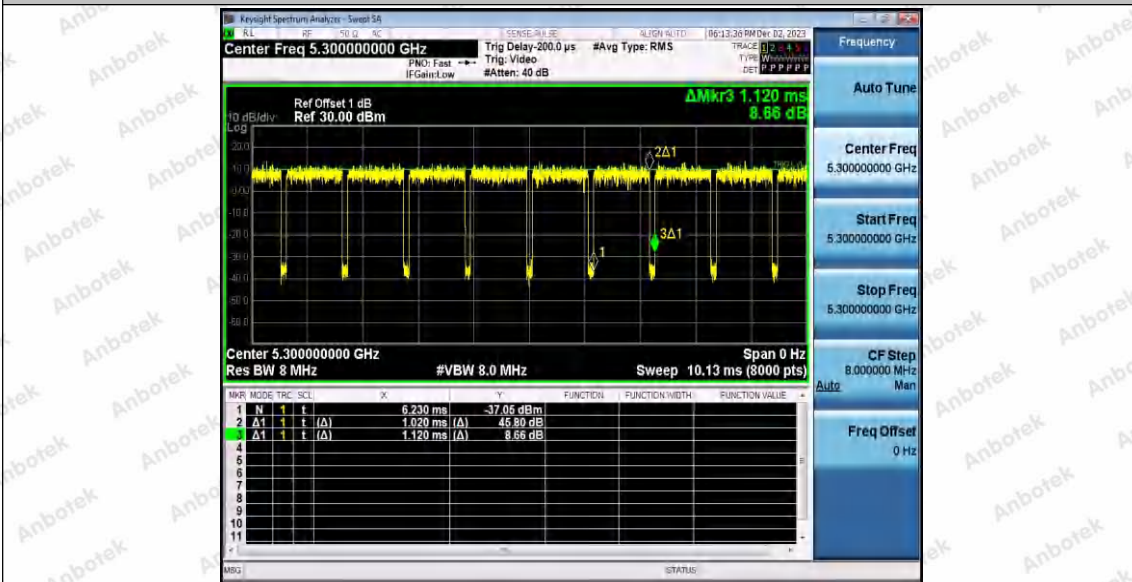

11AX20SISO_Ant1_5300