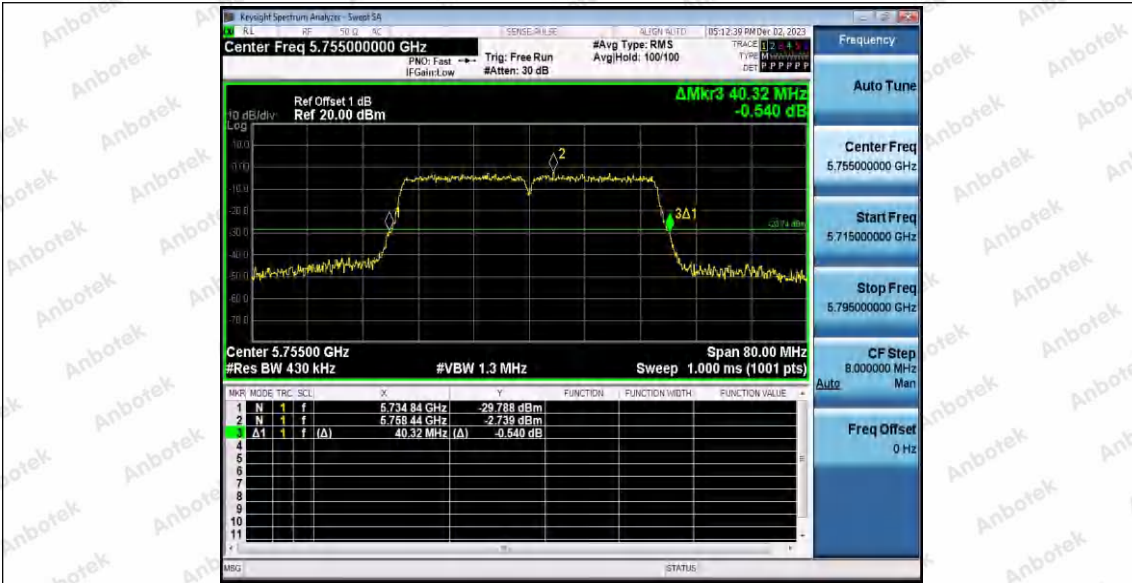

11AC40SISO_Ant1_5755