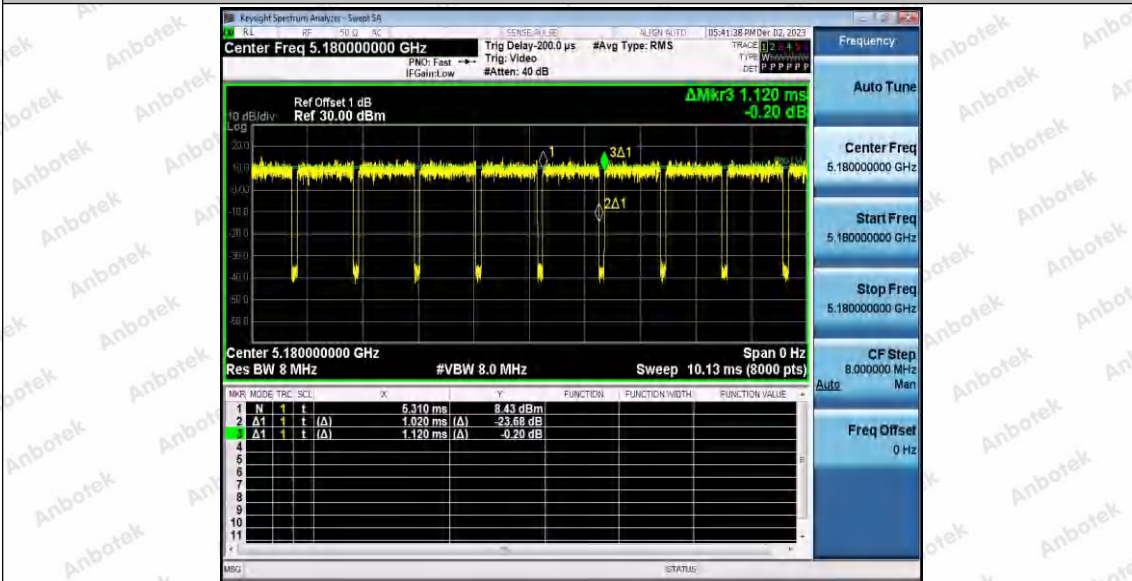

Hotline 400-003-0500
www.anbotek.com.cn

11AC40SISO_Ant1_5795

11AX20SISO_Ant1_5180

Shenzhen Anbotek Compliance Laboratory Limited

Address: 1/F., Building D, Sogood Science and Technology Park, Sanwei Community, Hangcheng Street, Bao'an District, Shenzhen, Guangdong, China.
Tel: (86) 0755-26066440 Fax: (86) 0755-26014772 Email: service@anbotek.com