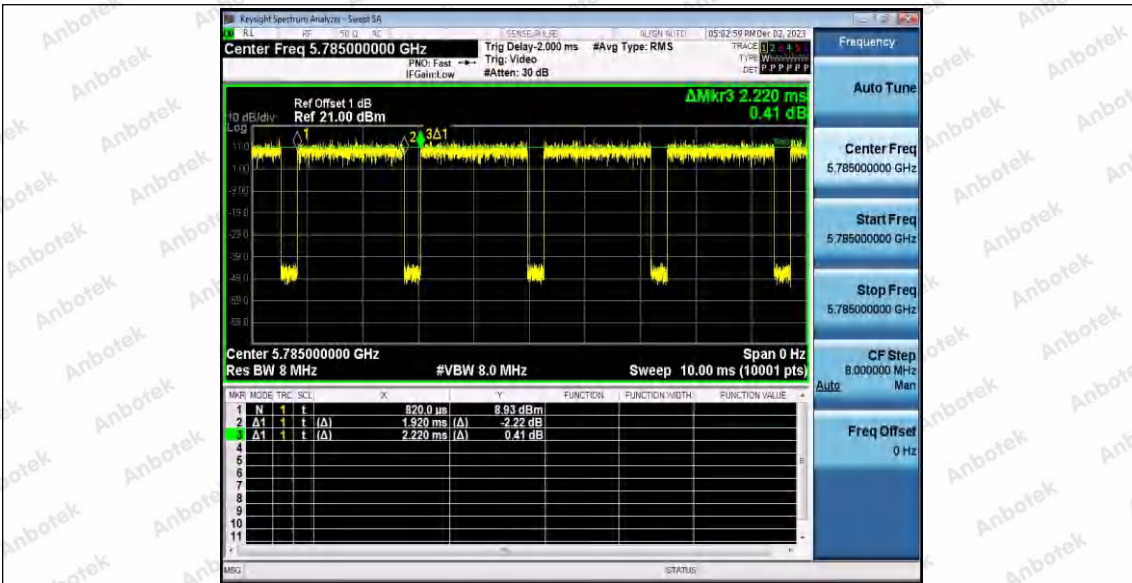

11N20SISO_Ant1_5785