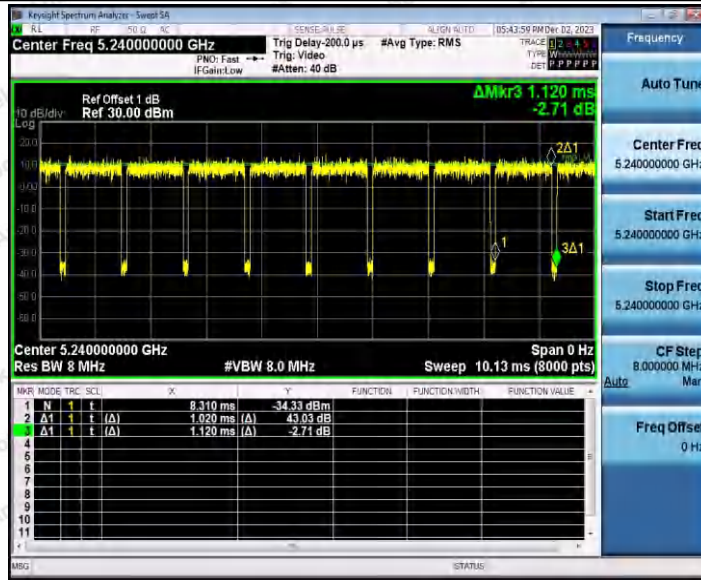

11AX20SISO_Ant1_5240

Shenzhen Anbotek Compliance Laboratory Limited

Address: 1/F., Building D, Sogood Science and Technology Park, Sanwei Community, Hangcheng Street, Bao'an District, Shenzhen, Guangdong, China.
Tel: (86) 0755-26066440 Fax: (86) 0755-26014772 Email: service@anbotek.com

Hotline 400-003-0500
www.anbotek.com.cn