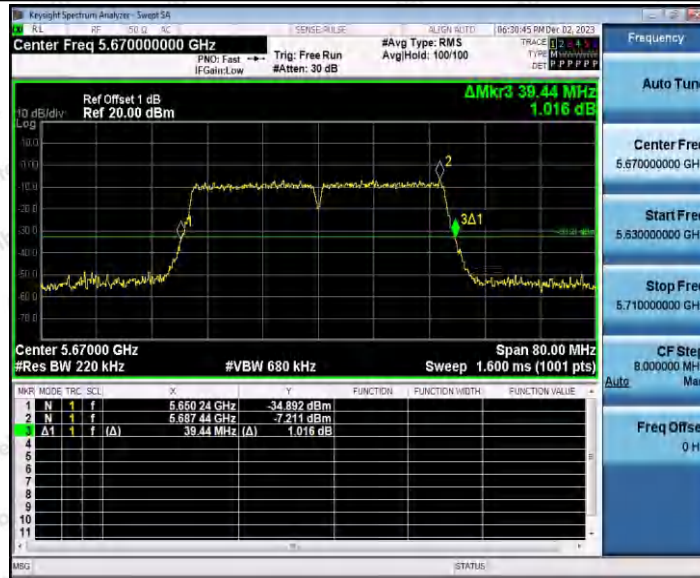

11N40SISO_Ant1_5670