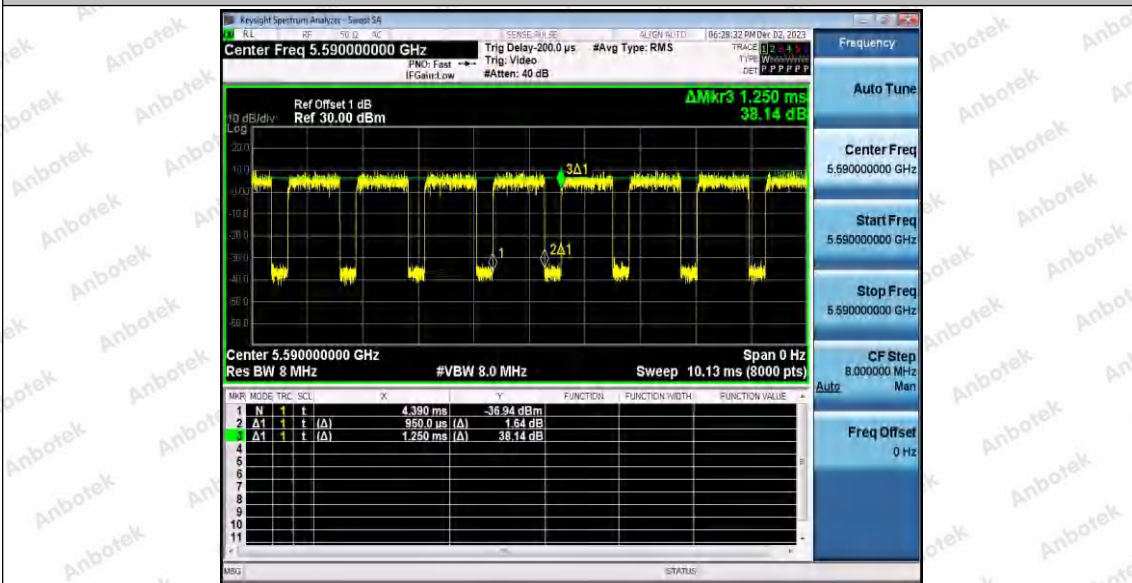

Hotline 400-003-0500
www.anbotek.com.cn

11N40SISO_Ant1_5510

11N40SISO_Ant1_5590

Shenzhen Anbotek Compliance Laboratory Limited

Address: 1/F., Building D, Sogood Science and Technology Park, Sanwei Community, Hangcheng Street, Bao'an District, Shenzhen, Guangdong, China.
 Tel: (86) 0755-26066440 Fax: (86) 0755-26014772 Email: service@anbotek.com