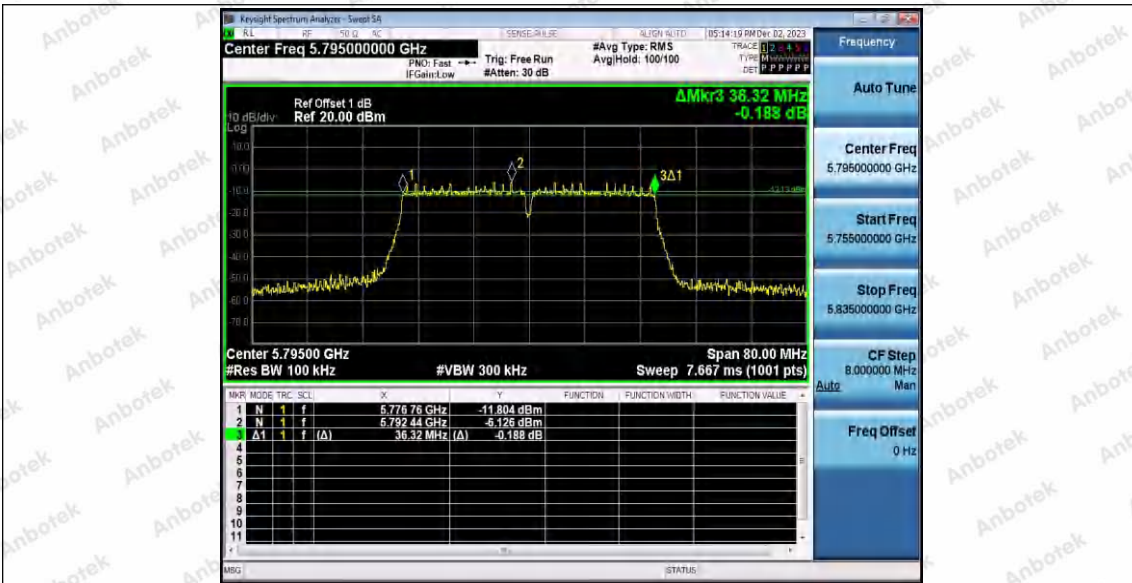

11AC40SISO_Ant1_5795