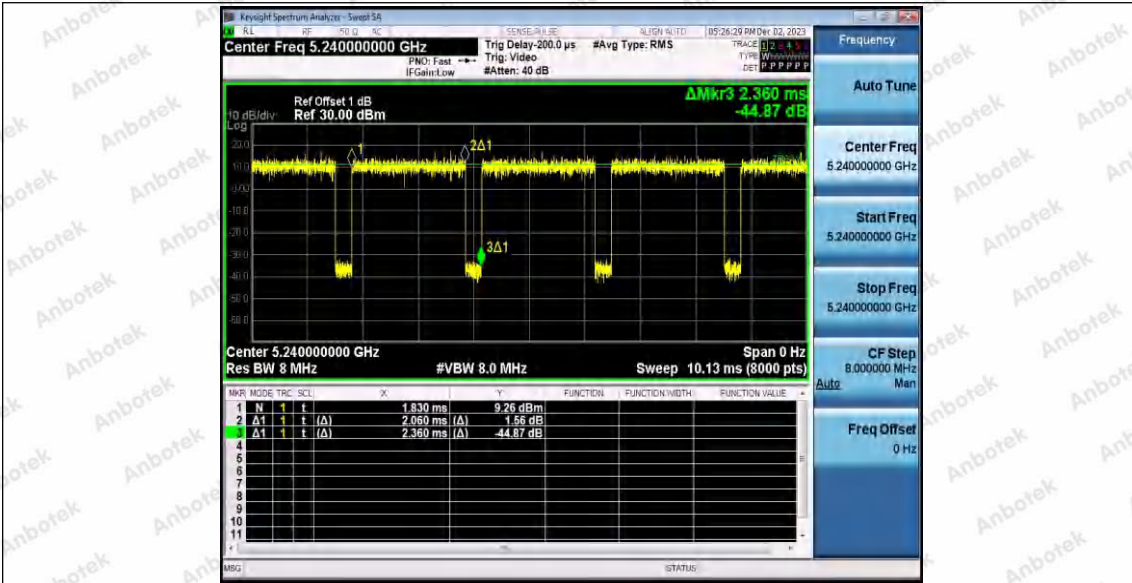

Shenzhen Anbotek Compliance Laboratory Limited

Address: 1/F., Building D, Sogood Science and Technology Park, Sanwei Community, Hangcheng Street, Bao'an District, Shenzhen, Guangdong, China.
Tel: (86) 0755-26066440 Fax: (86) 0755-26014772 Email: service@anbotek.com

Hotline 400-003-0500
www.anbotek.com.cn