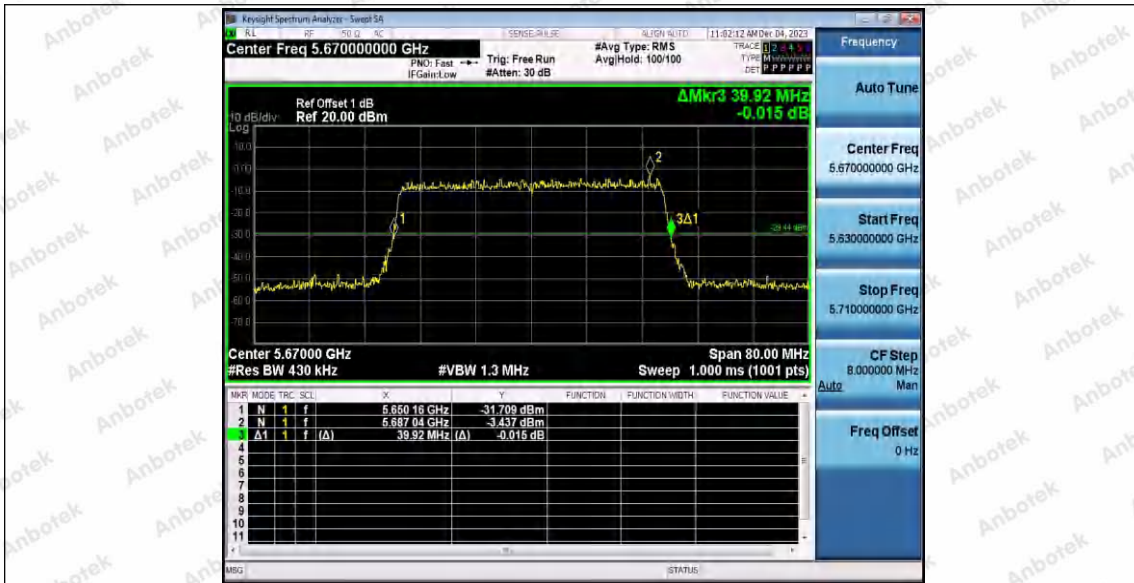

Shenzhen Anbotek Compliance Laboratory Limited

Address: 1/F., Building D, Sogood Science and Technology Park, Sanwei Community, Hangcheng Street, Bao'an District, Shenzhen, Guangdong, China.
Tel: (86) 0755-26066440 Fax: (86) 0755-26014772 Email: service@anbotek.com

Hotline 400-003-0500
www.anbotek.com.cn