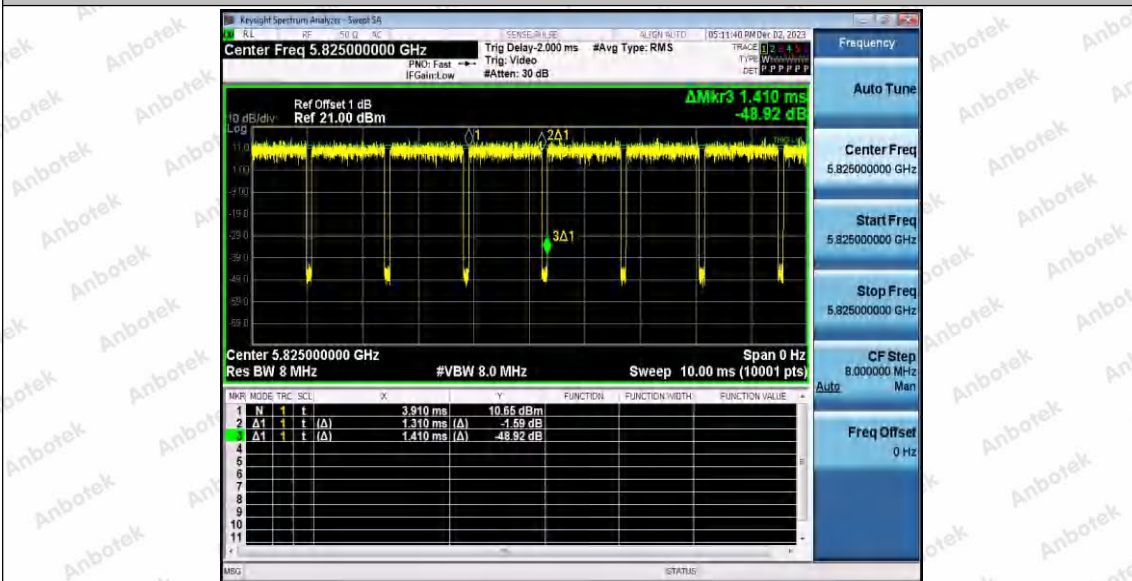

Hotline 400-003-0500
www.anbotek.com.cn

11AC20SISO_Ant1_5785

11AC20SISO_Ant1_5825

Shenzhen Anbotek Compliance Laboratory Limited

Address: 1/F., Building D, Sogood Science and Technology Park, Sanwei Community, Hangcheng Street, Bao'an District, Shenzhen, Guangdong, China.
Tel: (86) 0755-26066440 Fax: (86) 0755-26014772 Email: service@anbotek.com