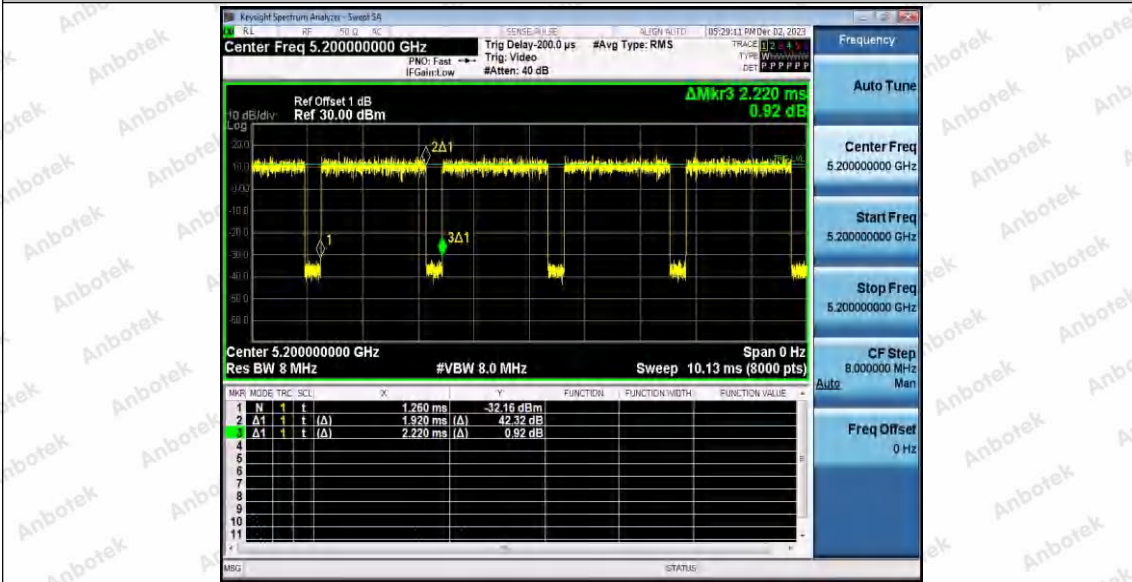

11N20SISO_Ant1_5200