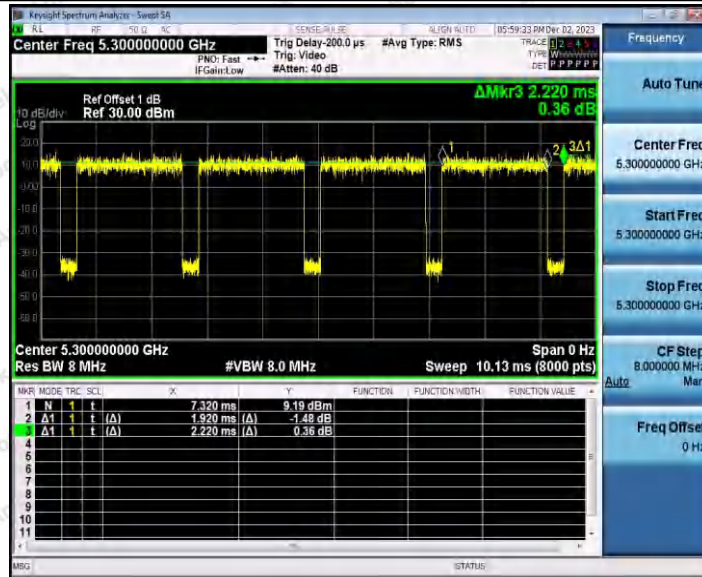

11N20SISO_Ant1_5300

Shenzhen Anbotek Compliance Laboratory Limited

Address: 1/F., Building D, Sogood Science and Technology Park, Sanwei Community, Hangcheng Street, Bao'an District, Shenzhen, Guangdong, China.
Tel: (86) 0755-26066440 Fax: (86) 0755-26014772 Email: service@anbotek.com

Hotline 400-003-0500
www.anbotek.com.cn