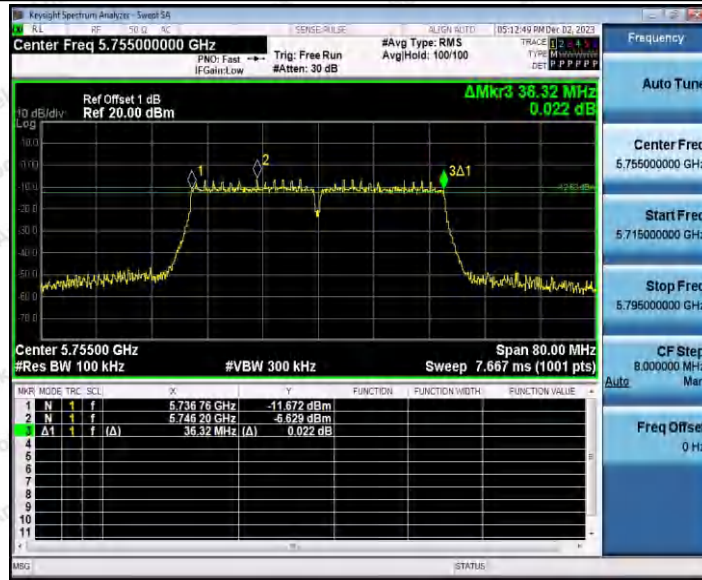

11AC40SISO_Ant1_5755

Shenzhen Anbotek Compliance Laboratory Limited

Address: 1/F., Building D, Sogood Science and Technology Park, Sanwei Community, Hangcheng Street, Bao'an District, Shenzhen, Guangdong, China.
Tel: (86) 0755-26066440 Fax: (86) 0755-26014772 Email: service@anbotek.com

Hotline 400-003-0500
www.anbotek.com.cn