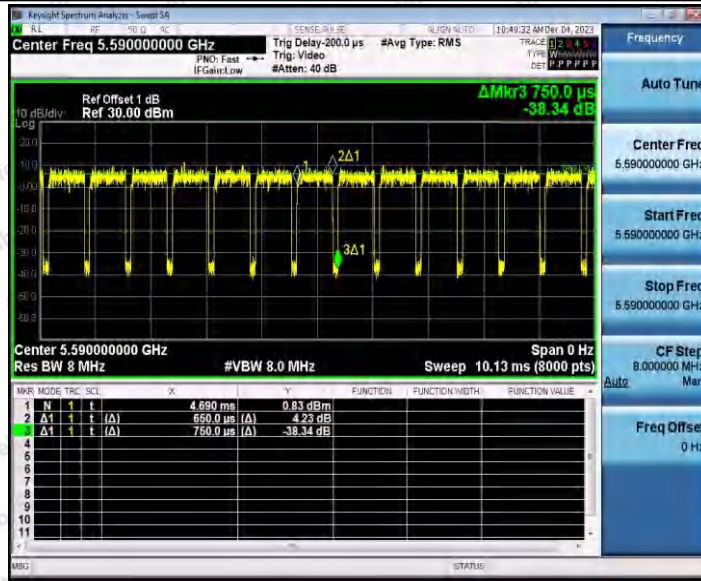

11AC40SISO_Ant1_5590