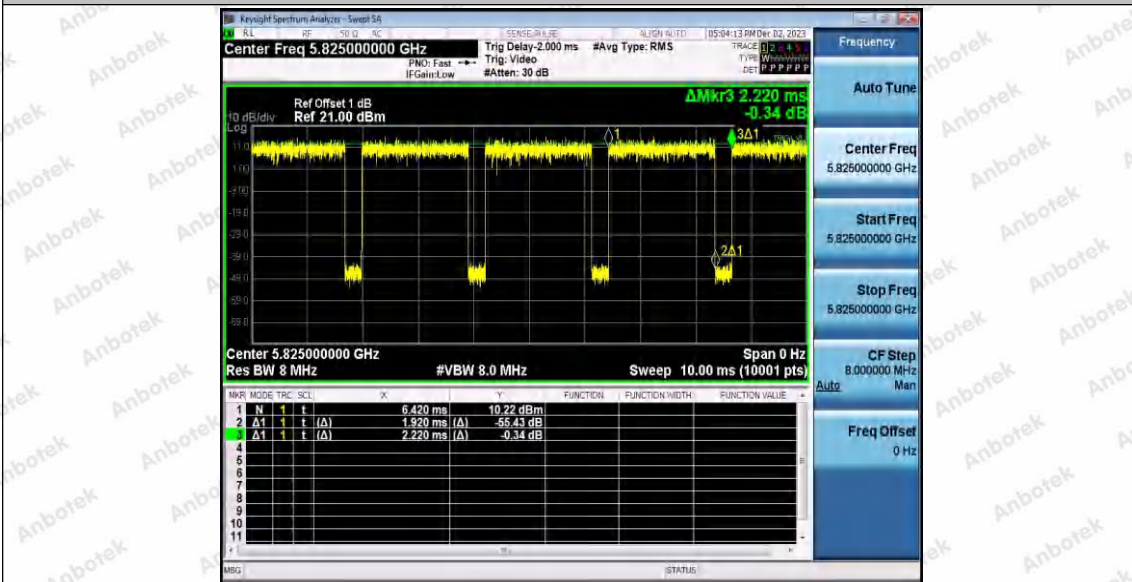

11N20SISO_Ant1_5825