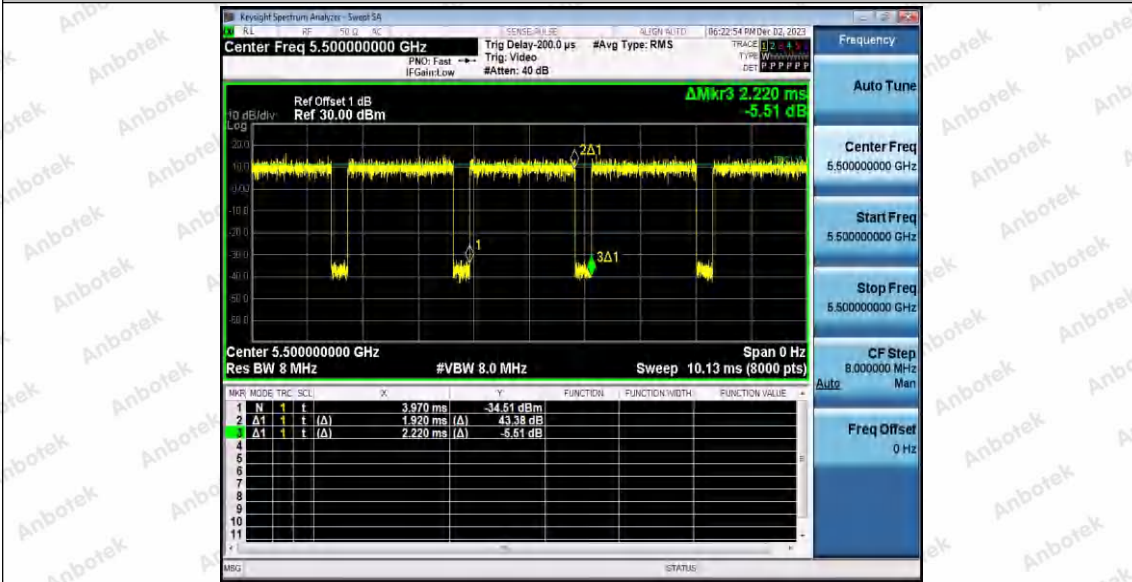

11N20SISO_Ant1_5500