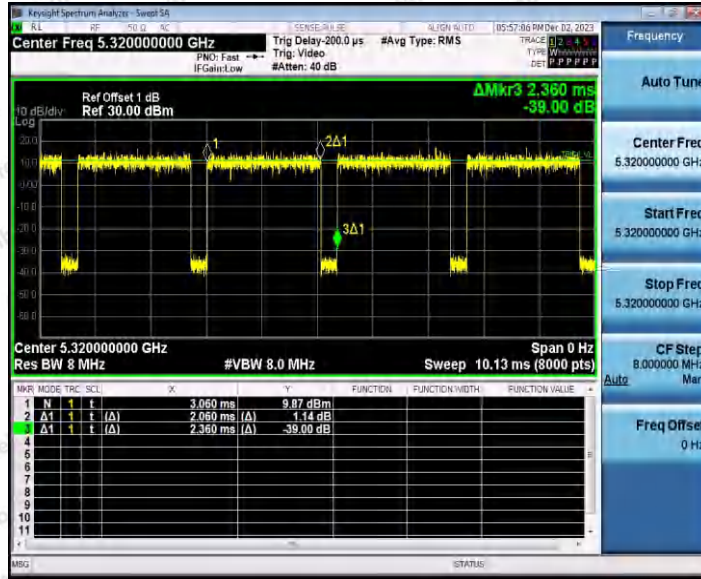

11A_Ant1_5320