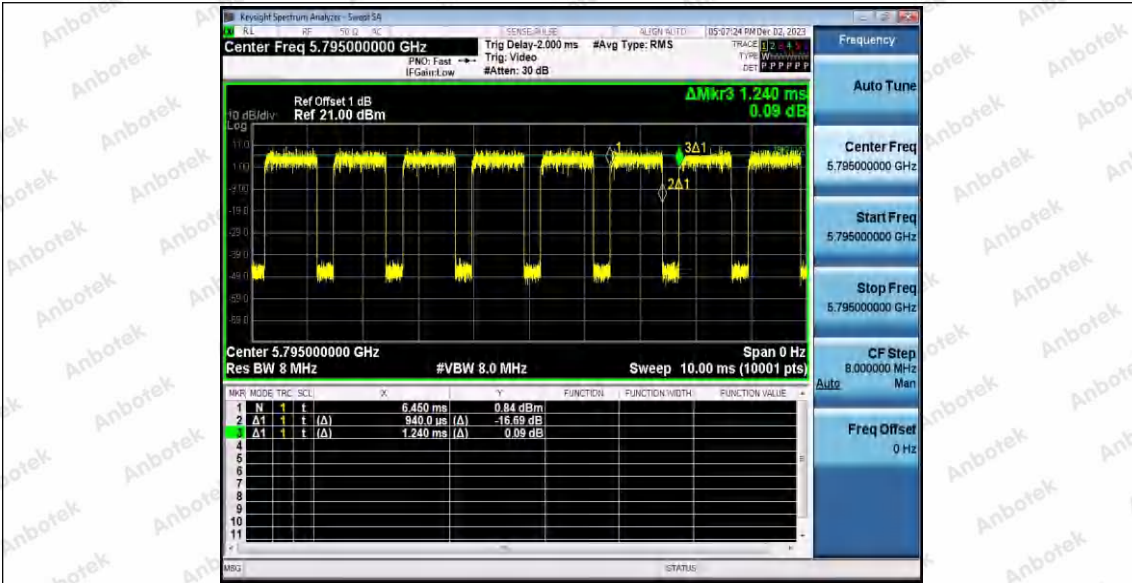

11N40SISO_Ant1_5795