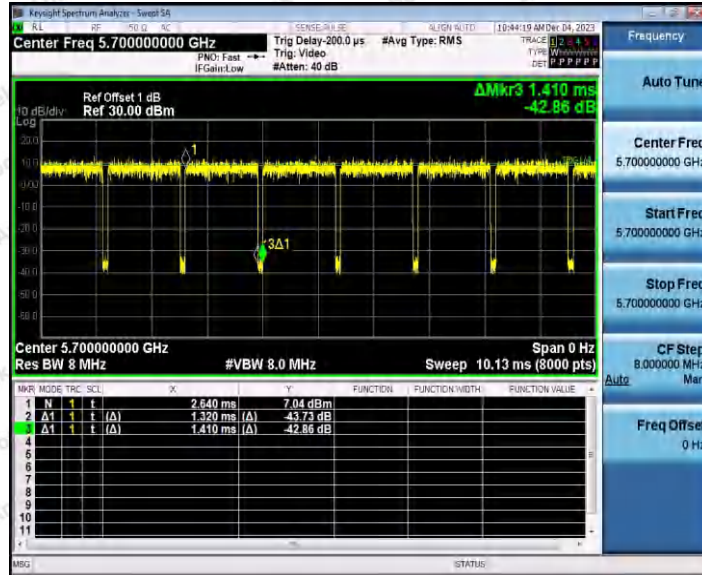

11AC20SISO_Ant1_5700

Shenzhen Anbotek Compliance Laboratory Limited

Address: 1/F., Building D, Sogood Science and Technology Park, Sanwei Community, Hangcheng Street, Bao'an District, Shenzhen, Guangdong, China.
Tel: (86) 0755-26066440 Fax: (86) 0755-26014772 Email: service@anbotek.com

Hotline 400-003-0500
www.anbotek.com.cn