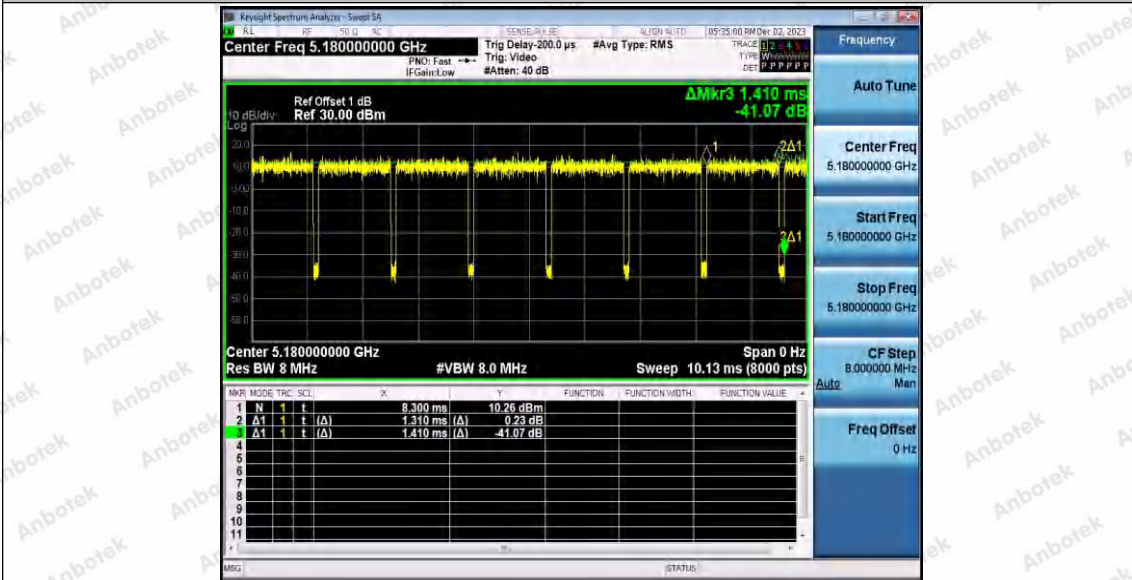

11AC20SISO_Ant1_5180