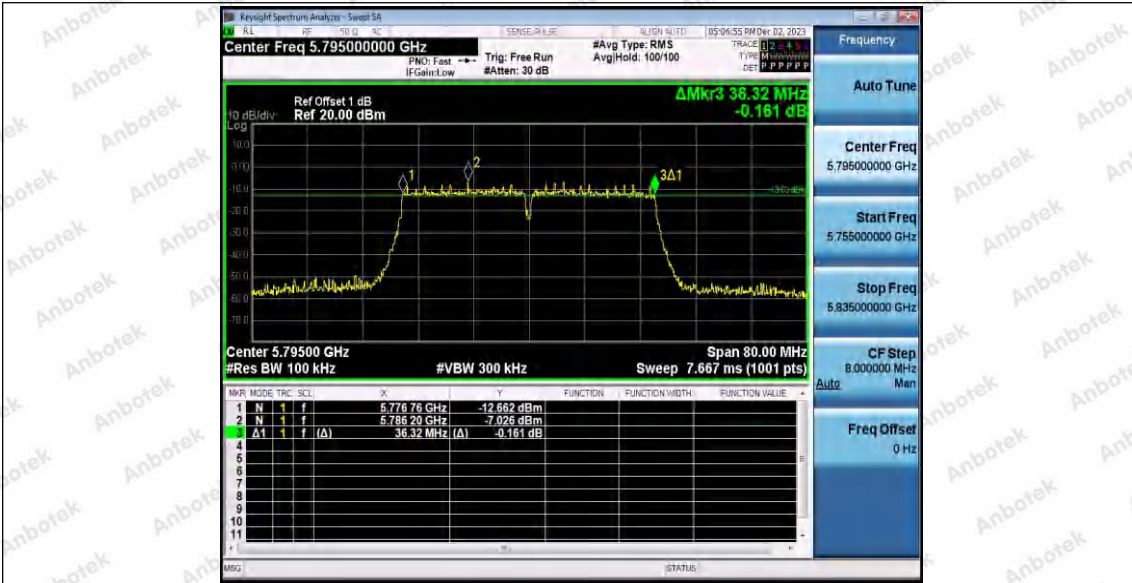

11N40SISO_Ant1_5795