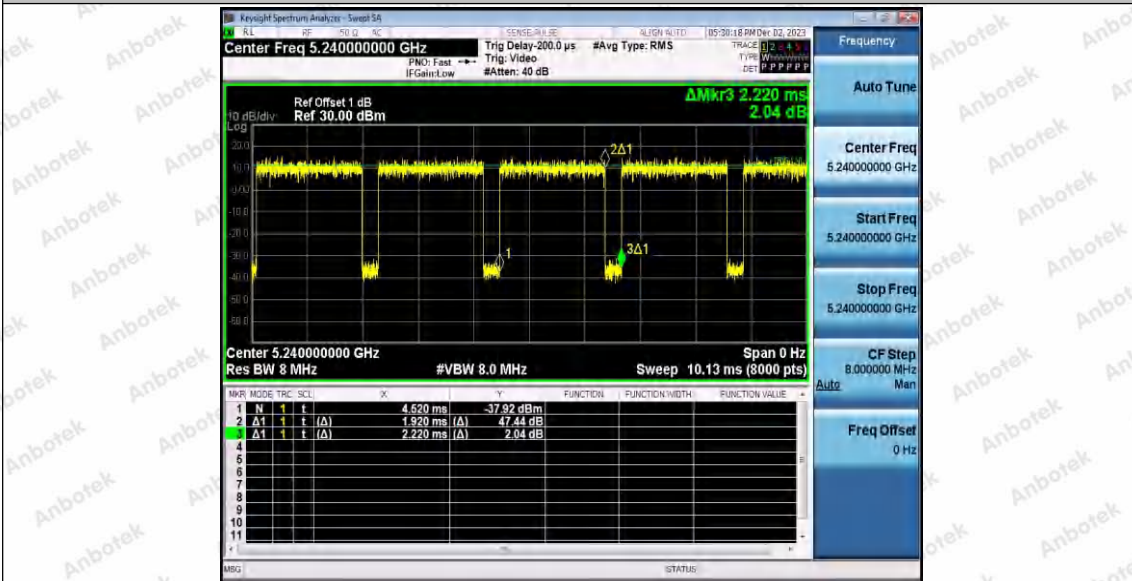

Hotline
400-003-0500
www.anbotek.com.cn

11N20SISO_Ant1_5200

11N20SISO_Ant1_5240

Shenzhen Anbotek Compliance Laboratory Limited

Address: 1/F., Building D, Sogood Science and Technology Park, Sanwei Community, Hangcheng Street, Bao'an District, Shenzhen, Guangdong, China.
Tel: (86) 0755-26066440 Fax: (86) 0755-26014772 Email: service@anbotek.com