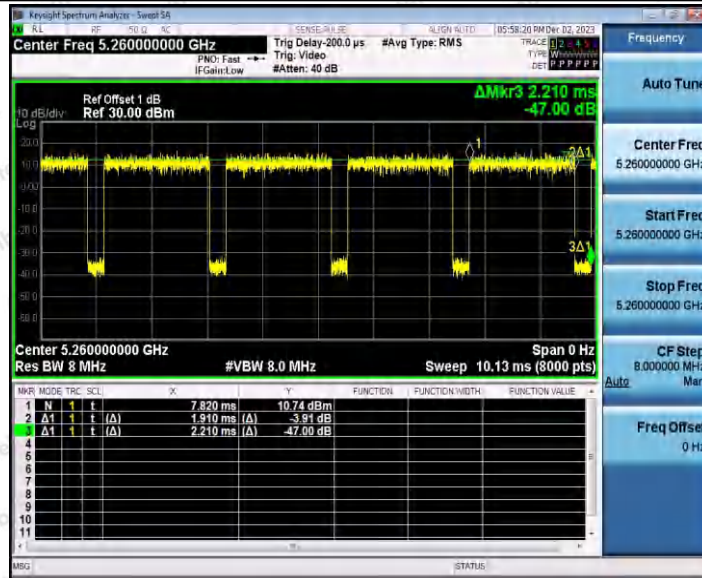

11N20SISO_Ant1_5260