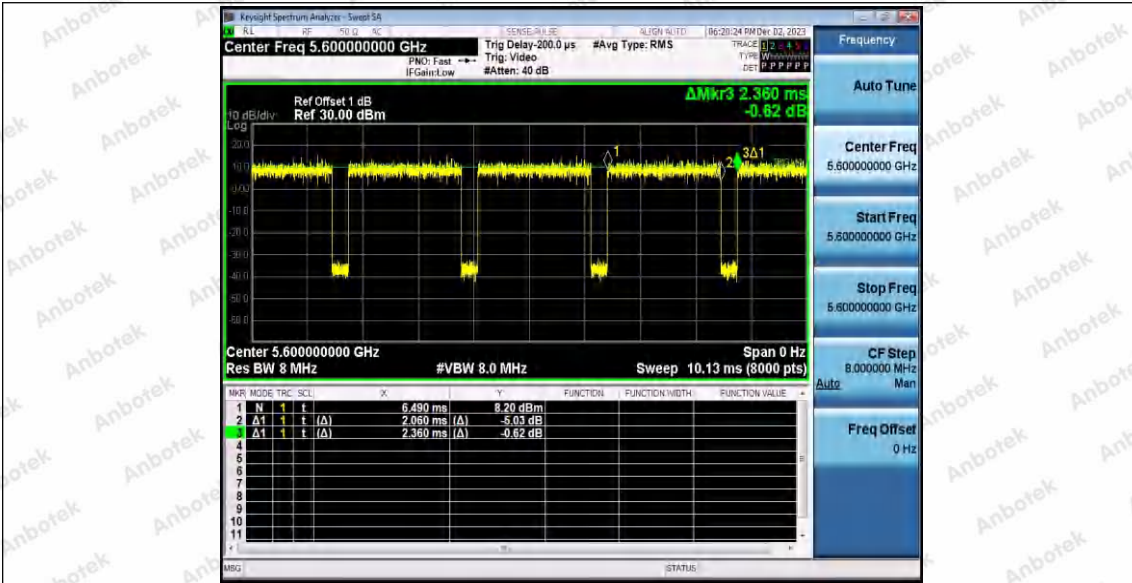

11A_Ant1_5600