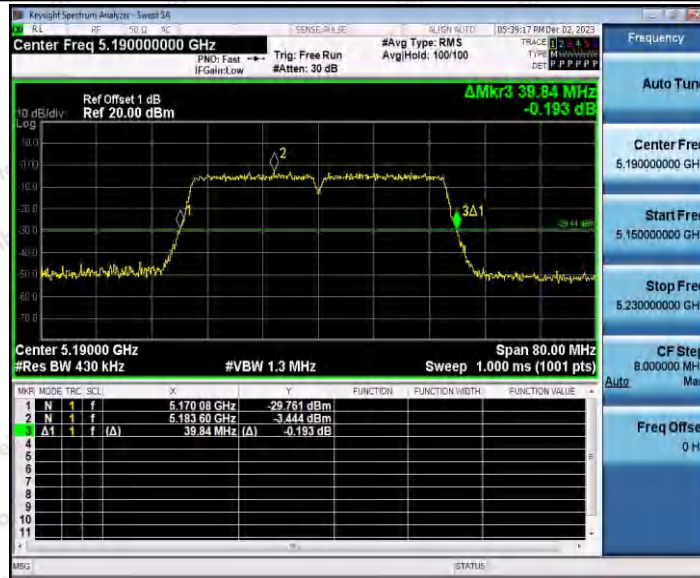

11AC40SISO_Ant1_5190