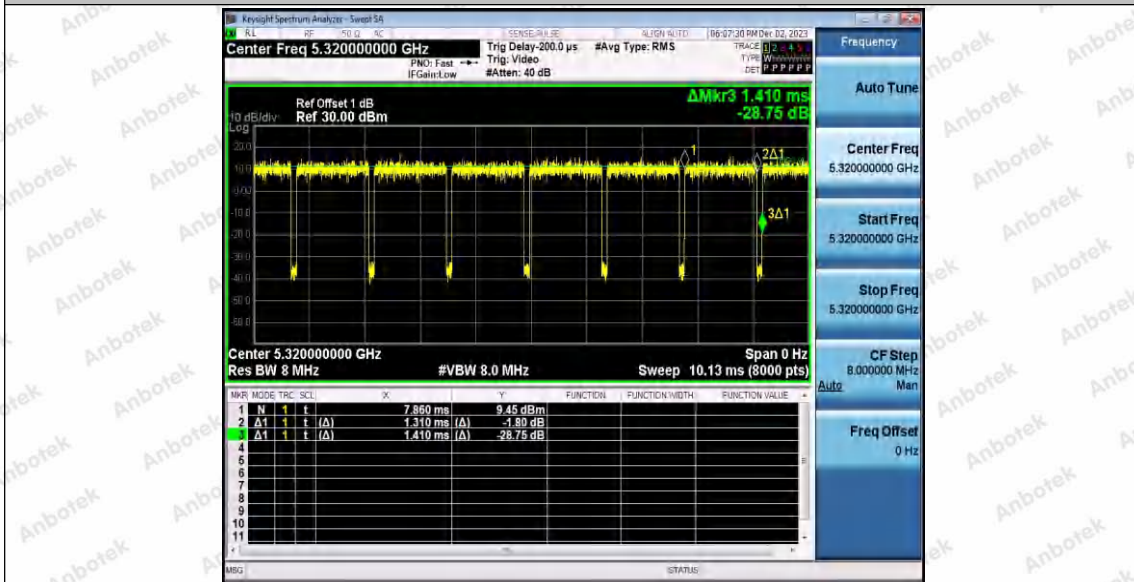

11AC20SISO_Ant1_5320