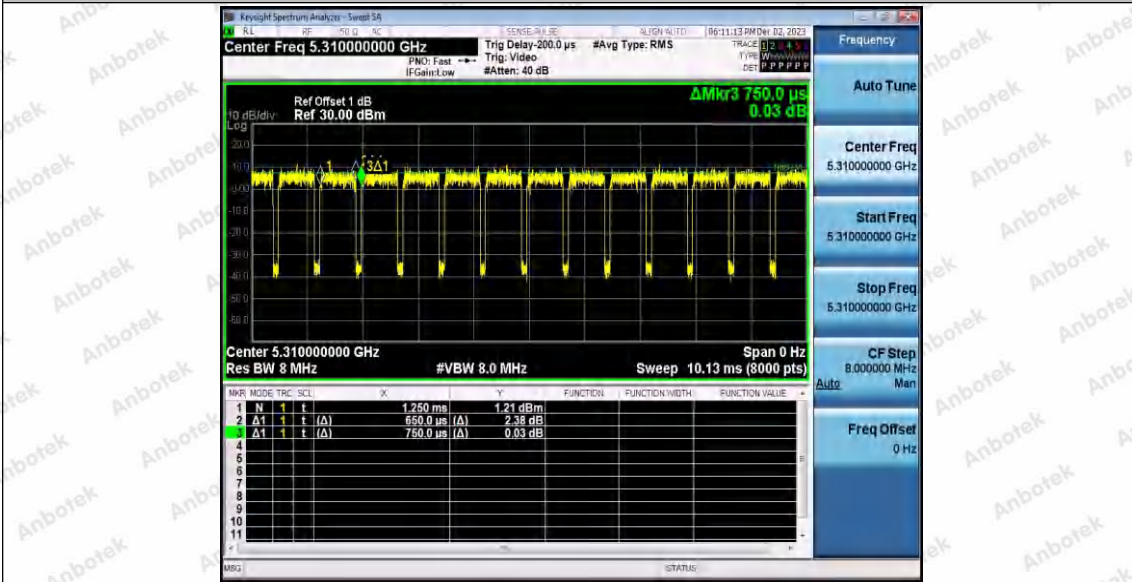

11AC40SISO_Ant1_5310