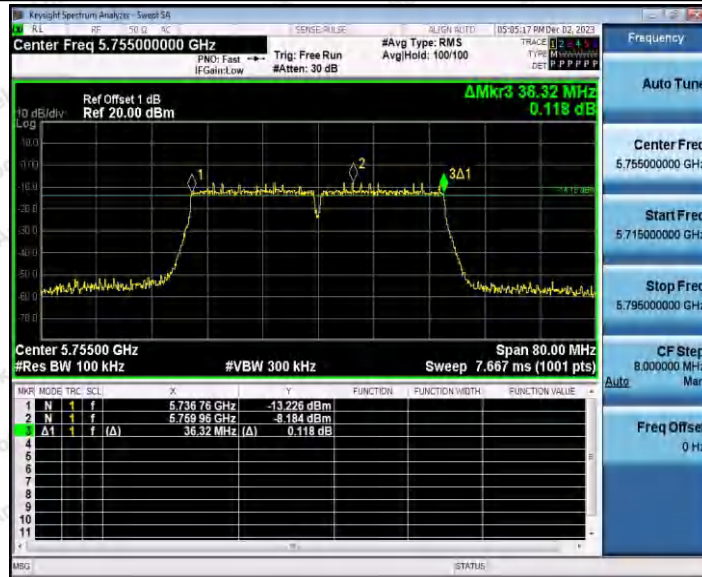

11N40SISO_Ant1_5755

Shenzhen Anbotek Compliance Laboratory Limited

Address: 1/F., Building D, Sogood Science and Technology Park, Sanwei Community, Hangcheng Street, Bao'an District, Shenzhen, Guangdong, China.
Tel: (86) 0755-26066440 Fax: (86) 0755-26014772 Email: service@anbotek.com

Hotline 400-003-0500
www.anbotek.com.cn