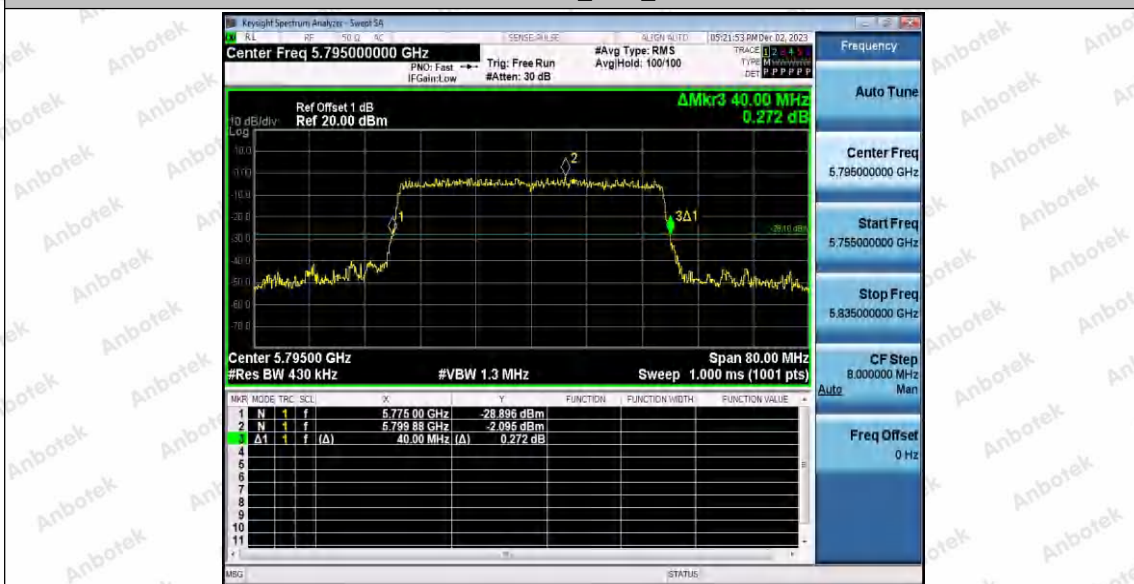

11AX40SISO_Ant1_5795

Shenzhen Anbotek Compliance Laboratory Limited

Address: 1/F., Building D, Sogood Science and Technology Park, Sanwei Community, Hangcheng Street, Bao'an District, Shenzhen, Guangdong, China.
Tel: (86) 0755-26066440 Fax: (86) 0755-26014772 Email: service@anbotek.com

Hotline 400-003-0500
www.anbotek.com.cn