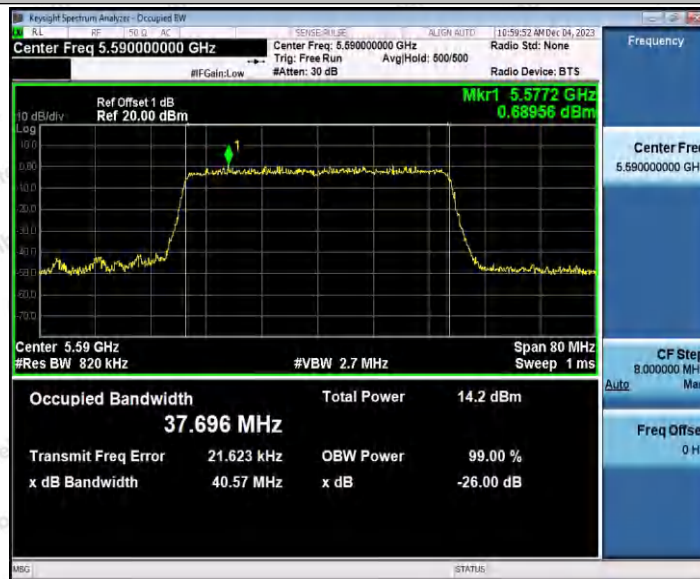

11AX40SISO_Ant1_5590