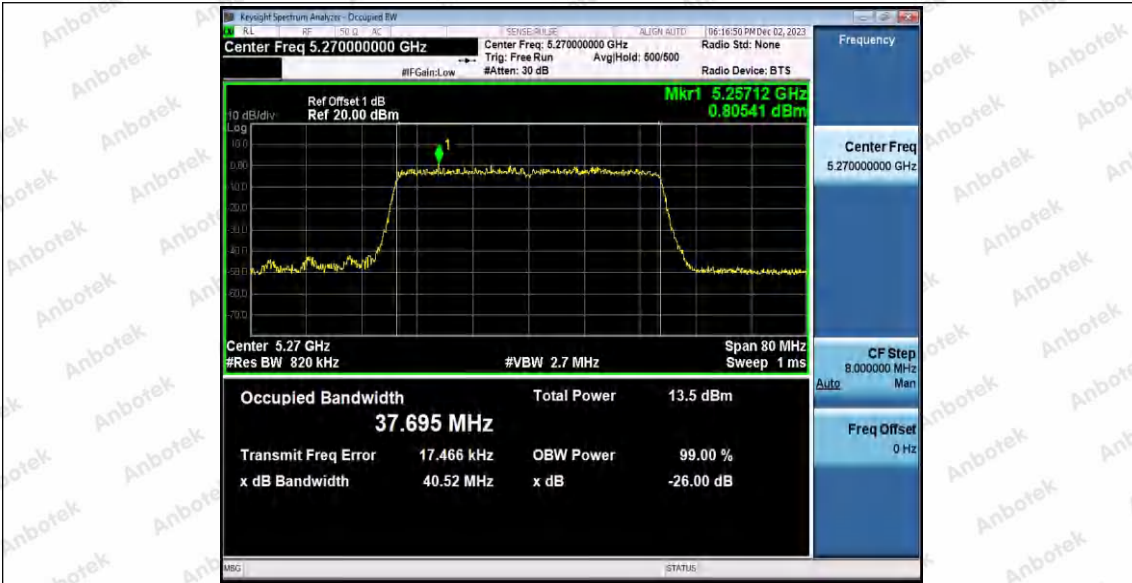

Shenzhen Anbotek Compliance Laboratory Limited

Address: 1/F., Building D, Sogood Science and Technology Park, Sanwei Community, Hangcheng Street, Bao'an District, Shenzhen, Guangdong, China.
Tel: (86) 0755-26066440 Fax: (86) 0755-26014772 Email: service@anbotek.com

Hotline 400-003-0500
www.anbotek.com.cn