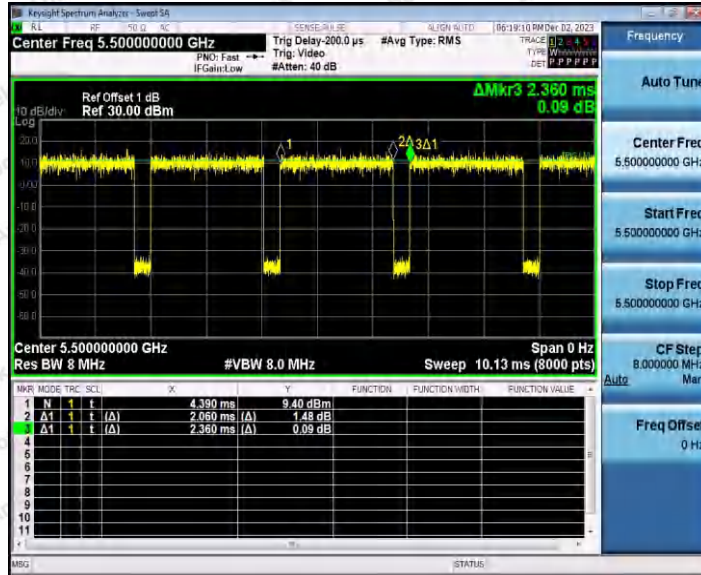

11A_Ant1_5500

Shenzhen Anbotek Compliance Laboratory Limited

Address: 1/F., Building D, Sogood Science and Technology Park, Sanwei Community, Hangcheng Street, Bao'an District, Shenzhen, Guangdong, China.
Tel: (86) 0755-26066440 Fax: (86) 0755-26014772 Email: service@anbotek.com

Hotline 400-003-0500
www.anbotek.com.cn