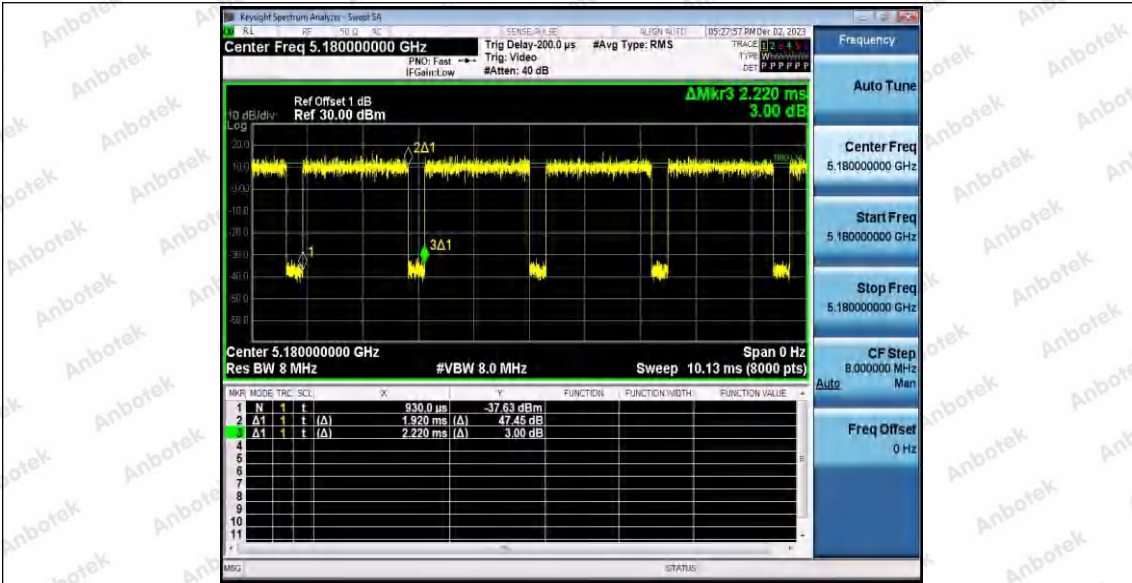

Shenzhen Anbotek Compliance Laboratory Limited

Address: 1/F., Building D, Sogood Science and Technology Park, Sanwei Community, Hangcheng Street, Bao'an District, Shenzhen, Guangdong, China.
Tel: (86) 0755-26066440 Fax: (86) 0755-26014772 Email: service@anbotek.com

Hotline 400-003-0500
www.anbotek.com.cn