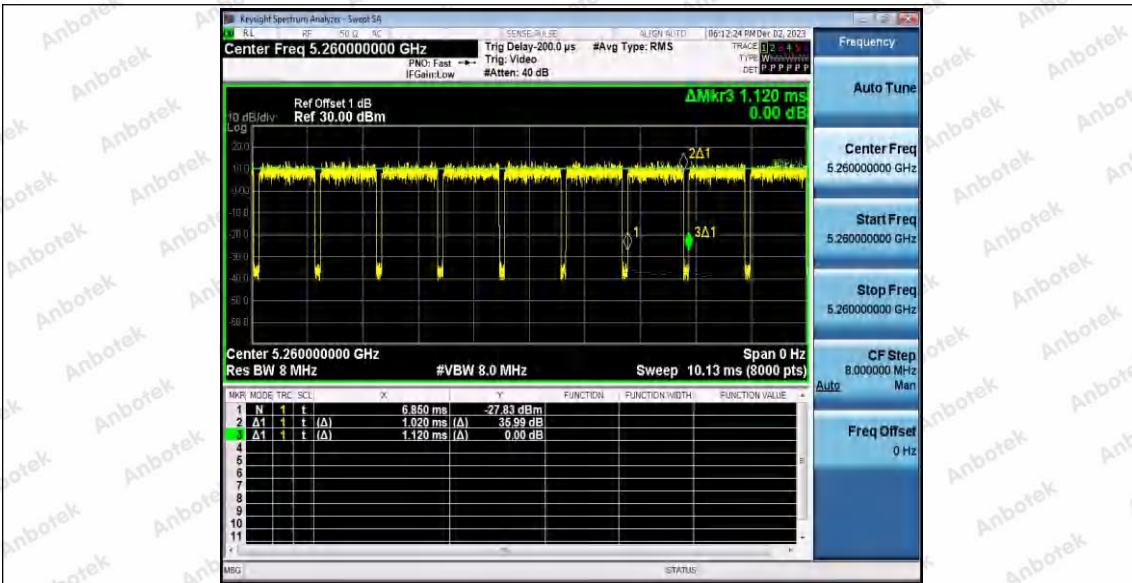

11AX20SISO_Ant1_5260