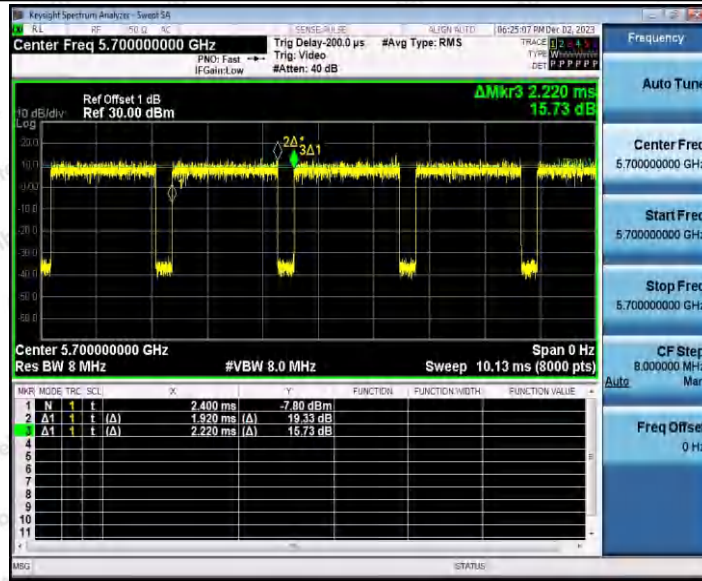

11N20SISO_Ant1_5700