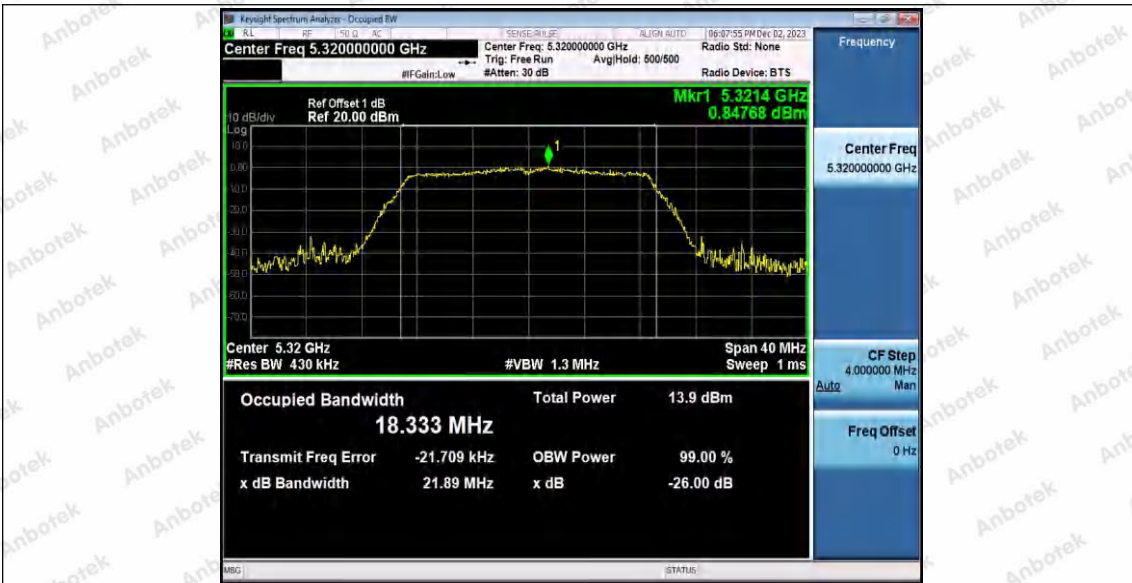

Shenzhen Anbotek Compliance Laboratory Limited

Address: 1/F., Building D, Sogood Science and Technology Park, Sanwei Community, Hangcheng Street, Bao'an District, Shenzhen, Guangdong, China.
Tel: (86) 0755-26066440 Fax: (86) 0755-26014772 Email: service@anbotek.com

Hotline 400-003-0500
www.anbotek.com.cn