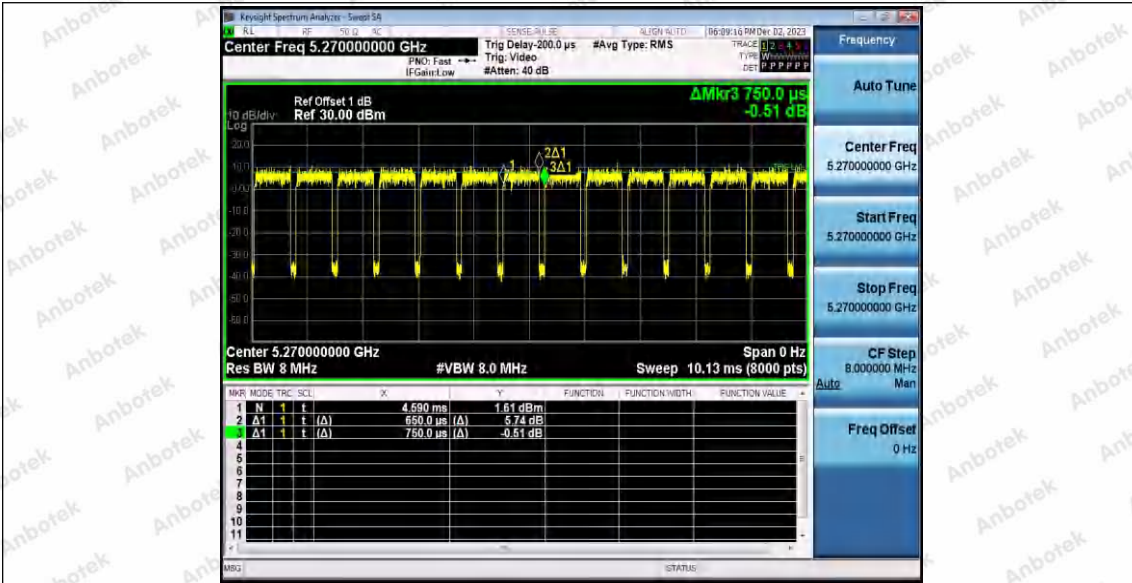

11AC40SISO_Ant1_5270