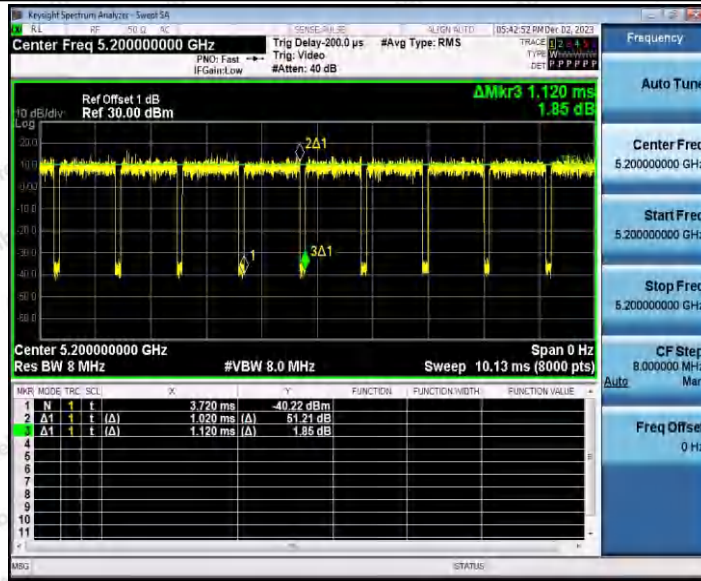

11AX20SISO_Ant1_5200