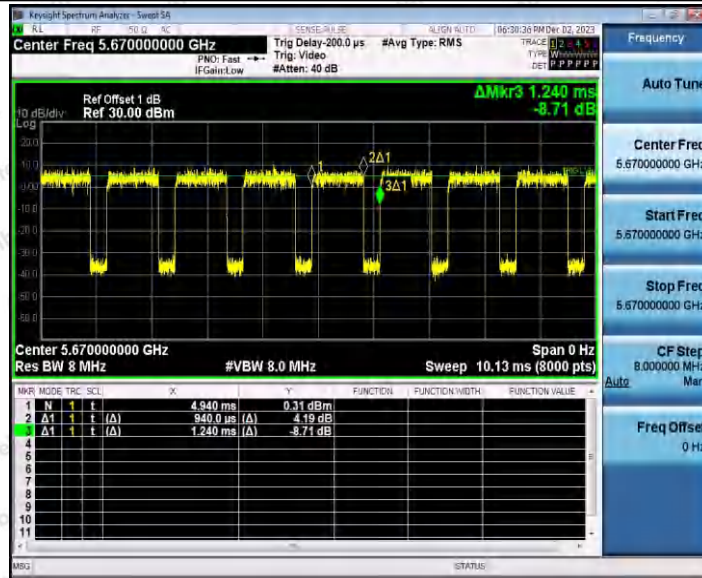

11N40SISO_Ant1_5670