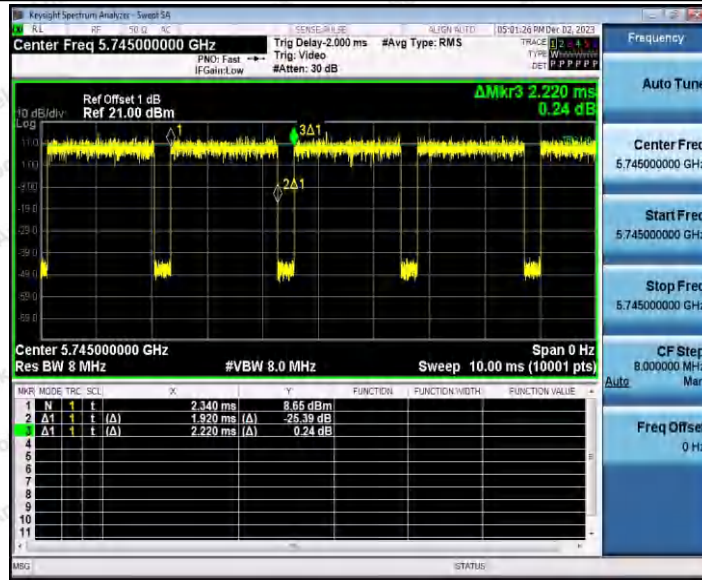

11N20SISO_Ant1_5745

Shenzhen Anbotek Compliance Laboratory Limited

Address: 1/F., Building D, Sogood Science and Technology Park, Sanwei Community, Hangcheng Street, Bao'an District, Shenzhen, Guangdong, China.
Tel: (86) 0755-26066440 Fax: (86) 0755-26014772 Email: service@anbotek.com

Hotline 400-003-0500
www.anbotek.com.cn