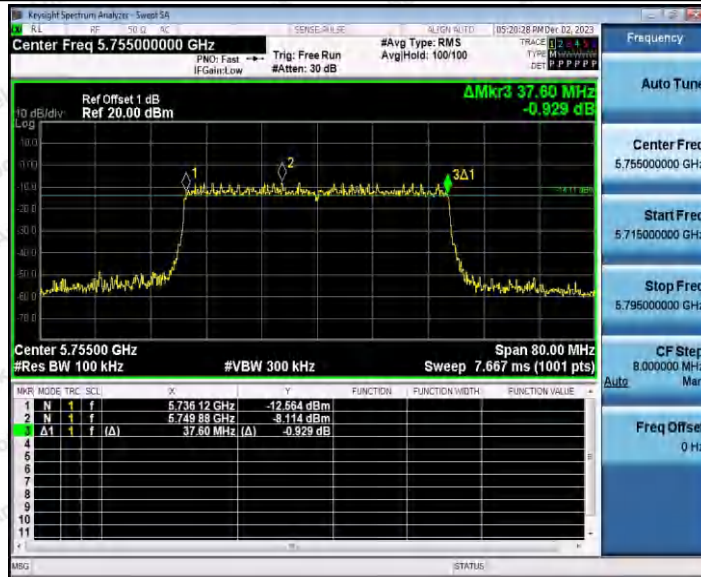

11AX40SISO_Ant1_5755

11AX40SISO_Ant1_5795

Shenzhen Anbotek Compliance Laboratory Limited

Address: 1/F., Building D, Sogood Science and Technology Park, Sanwei Community, Hangcheng Street, Bao'an District, Shenzhen, Guangdong, China.
Tel: (86) 0755-26066440 Fax: (86) 0755-26014772 Email: service@anbotek.com

Hotline 400-003-0500
www.anbotek.com.cn