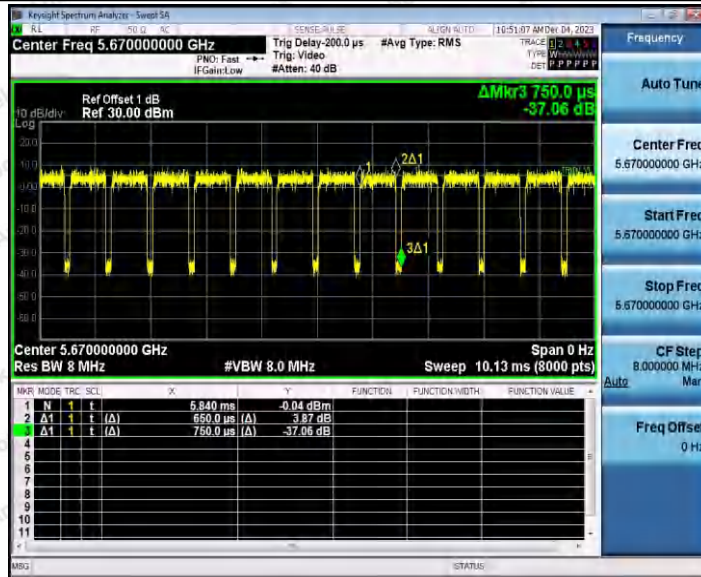

11AC40SISO_Ant1_5670

Shenzhen Anbotek Compliance Laboratory Limited

Address: 1/F., Building D, Sogood Science and Technology Park, Sanwei Community, Hangcheng Street, Bao'an District, Shenzhen, Guangdong, China.
Tel: (86) 0755-26066440 Fax: (86) 0755-26014772 Email: service@anbotek.com

Hotline 400-003-0500
www.anbotek.com.cn