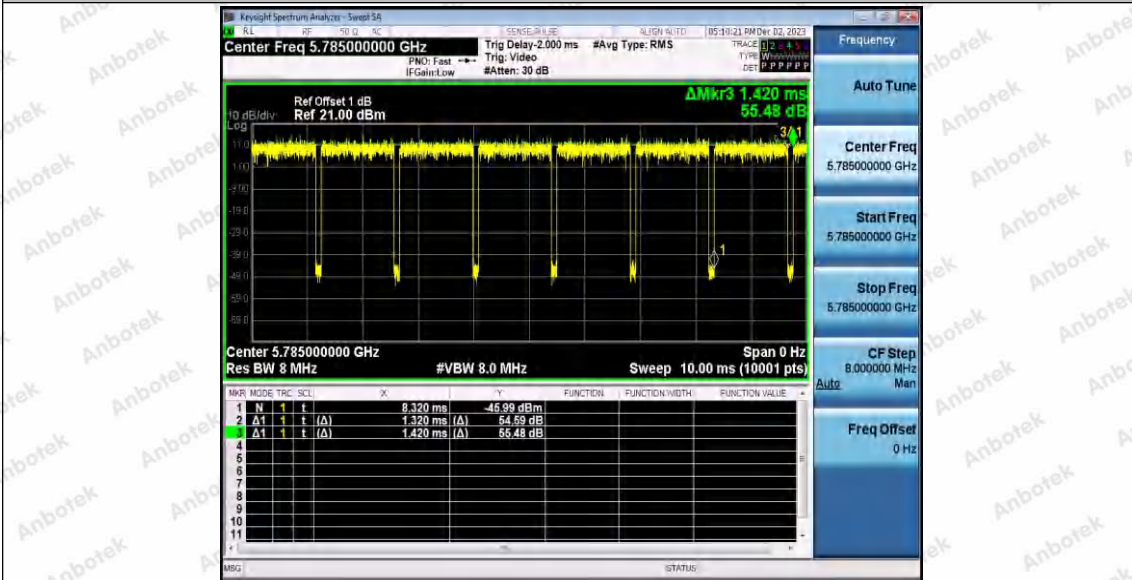

11AC20SISO_Ant1_5785