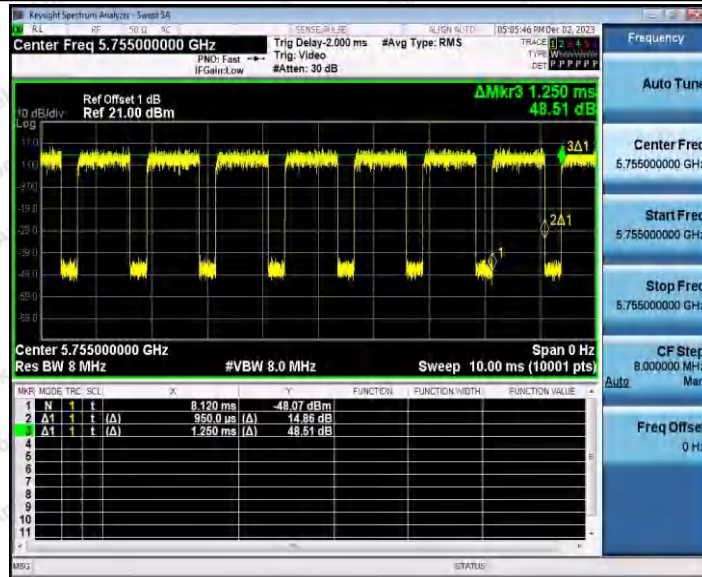

11N40SISO_Ant1_5755

Shenzhen Anbotek Compliance Laboratory Limited

Address: 1/F., Building D, Sogood Science and Technology Park, Sanwei Community, Hangcheng Street, Bao'an District, Shenzhen, Guangdong, China.
Tel: (86) 0755-26066440 Fax: (86) 0755-26014772 Email: service@anbotek.com

Hotline 400-003-0500
www.anbotek.com.cn