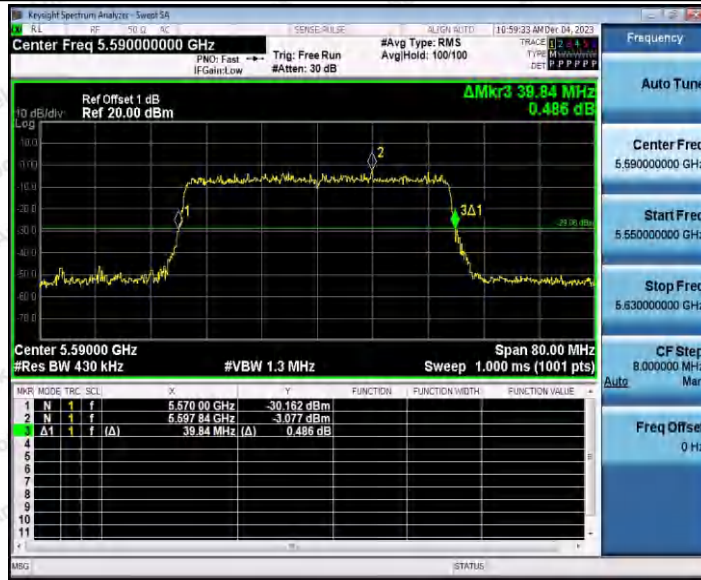

11AX40SISO_Ant1_5590

11AX40SISO_Ant1_5670

Shenzhen Anbotek Compliance Laboratory Limited

Address: 1/F., Building D, Sogood Science and Technology Park, Sanwei Community, Hangcheng Street, Bao'an District, Shenzhen, Guangdong, China.
Tel: (86) 0755-26066440 Fax: (86) 0755-26014772 Email: service@anbotek.com

Hotline
400-003-0500
www.anbotek.com.cn