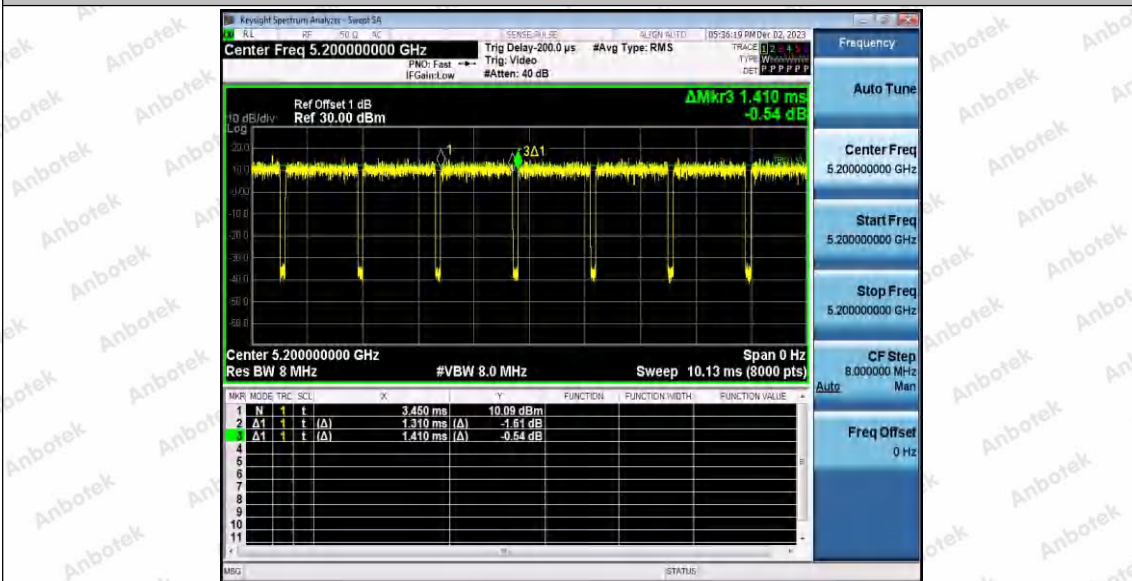

Hotline 400-003-0500
www.anbotek.com.cn

11AC20SISO_Ant1_5180

11AC20SISO_Ant1_5200

Shenzhen Anbotek Compliance Laboratory Limited

Address: 1/F., Building D, Sogood Science and Technology Park, Sanwei Community, Hangcheng Street, Bao'an District, Shenzhen, Guangdong, China.
 Tel: (86) 0755-26066440 Fax: (86) 0755-26014772 Email: service@anbotek.com