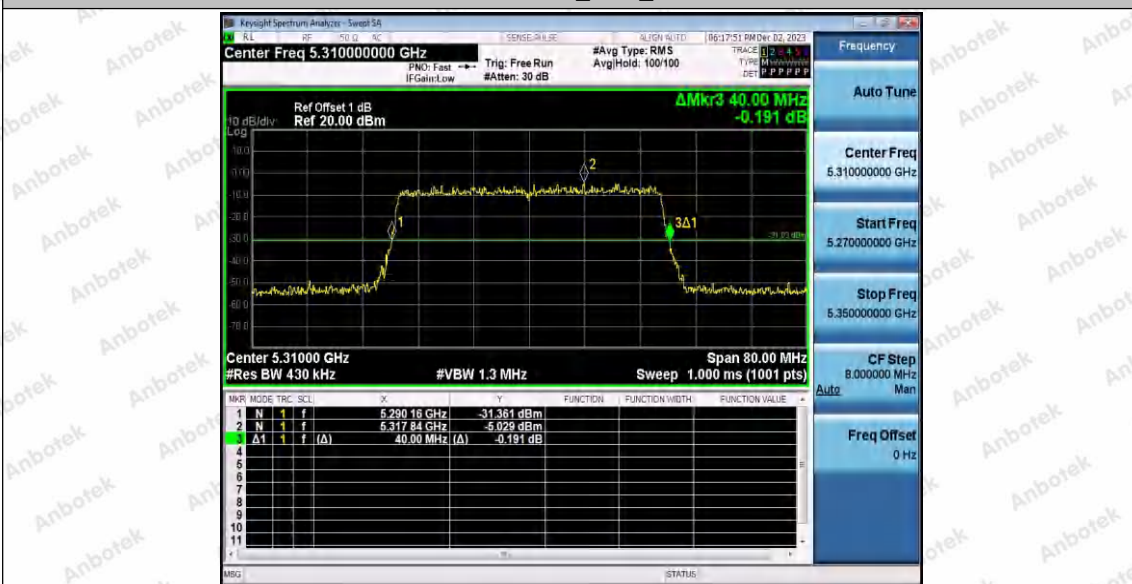

11AX40SISO_Ant1_5310

Shenzhen Anbotek Compliance Laboratory Limited

Address: 1/F., Building D, Sogood Science and Technology Park, Sanwei Community, Hangcheng Street, Bao'an District, Shenzhen, Guangdong, China.
Tel: (86) 0755-26066440 Fax: (86) 0755-26014772 Email: service@anbotek.com

Hotline
400-003-0500
www.anbotek.com.cn