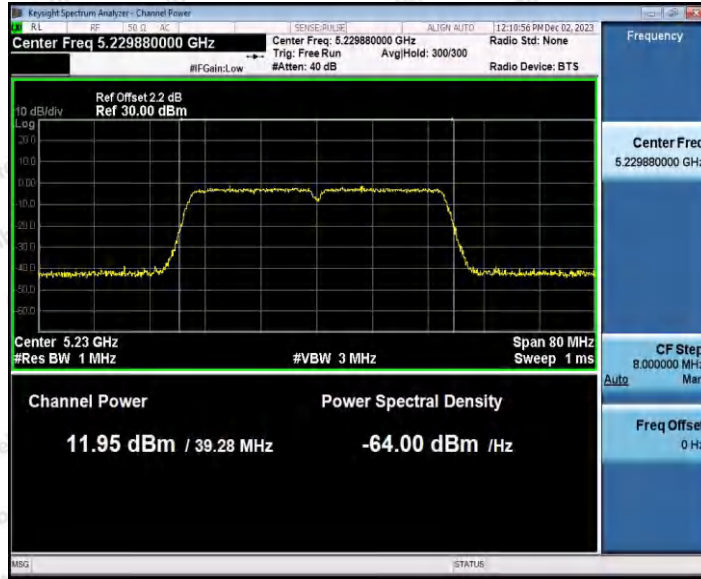

11N40SISO_Ant1_5230