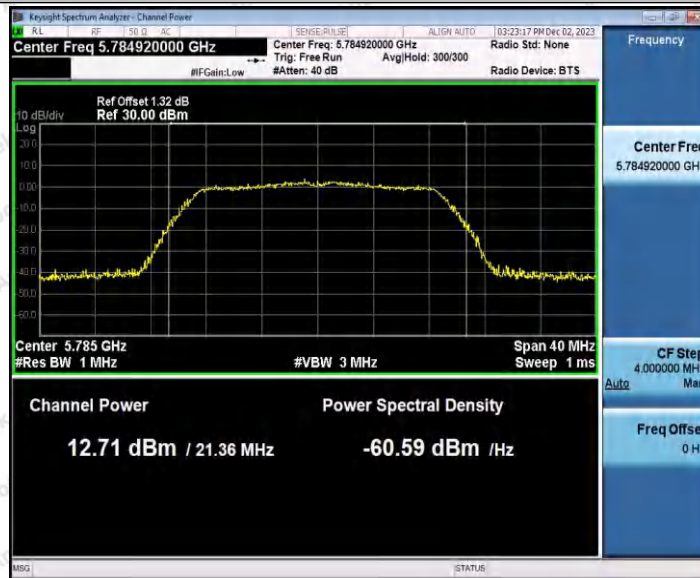

11AC20SISO_Ant1_5785