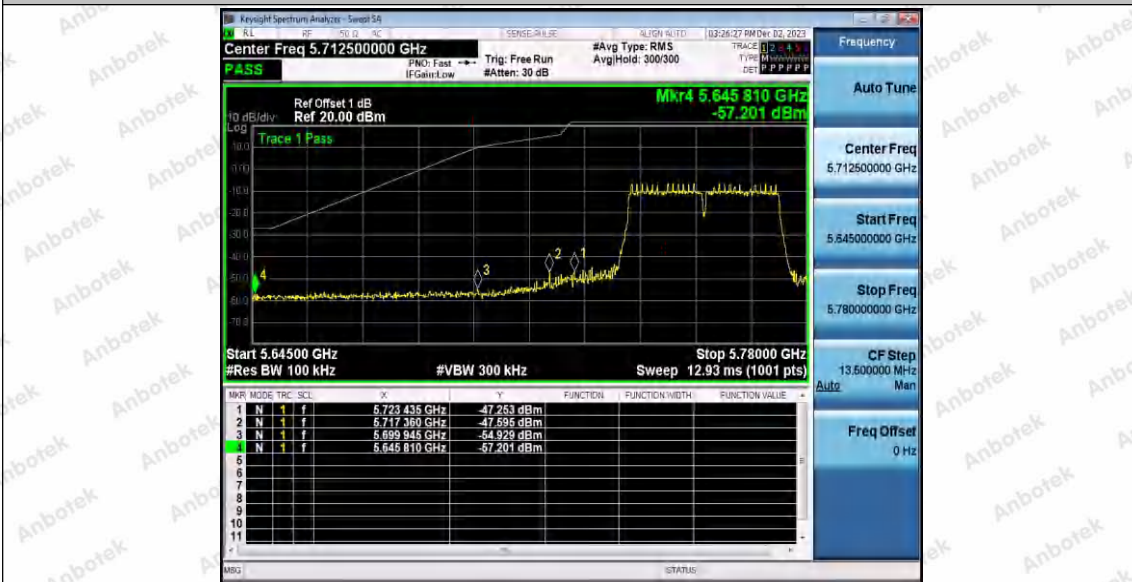

11AC40SISO_Ant1_Low_5755