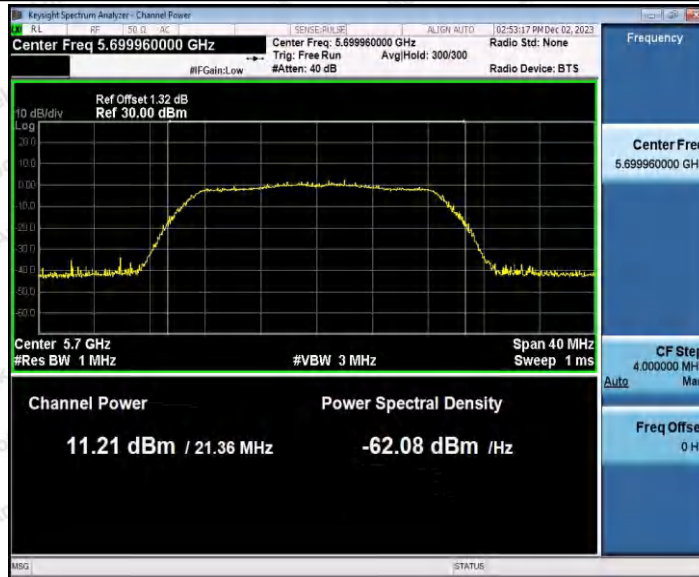

11AC20SISO_Ant1_5700

11AC20SISO_Ant1_5745

Shenzhen Anbotek Compliance Laboratory Limited

Address: 1/F., Building D, Sogood Science and Technology Park, Sanwei Community, Hangcheng Street, Bao'an District, Shenzhen, Guangdong, China.
Tel: (86) 0755-26066440 Fax: (86) 0755-26014772 Email: service@anbotek.com

Hotline: 400-003-0500
www.anbotek.com.cn