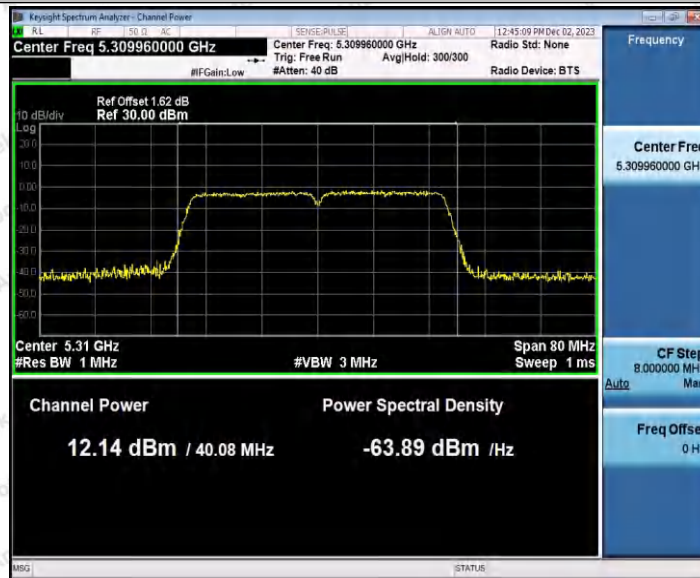

11AC40SISO_Ant1_5310