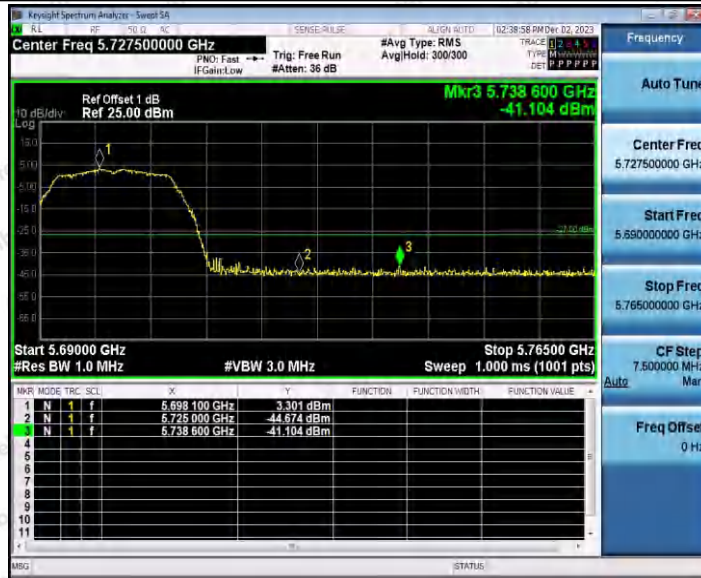

11A_Ant1_High_5700