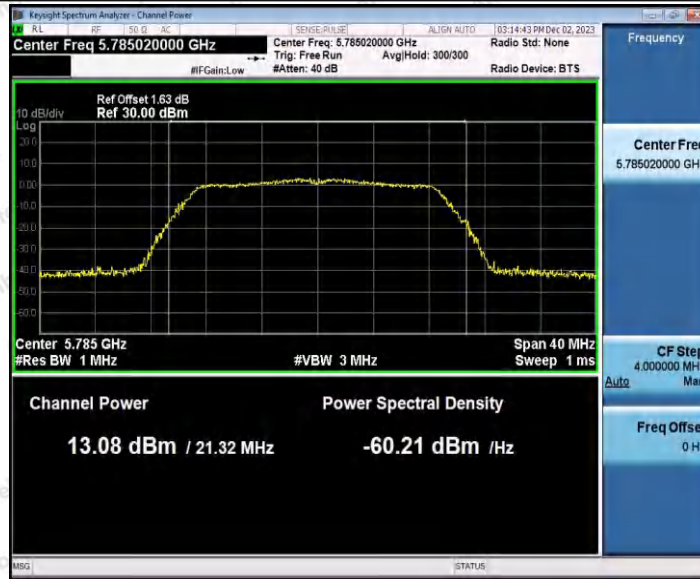

Shenzhen Anbotek Compliance Laboratory Limited

Address: 1/F., Building D, Sogood Science and Technology Park, Sanwei Community, Hangcheng Street, Bao'an District, Shenzhen, Guangdong, China.
Tel: (86) 0755-26066440 Fax: (86) 0755-26014772 Email: service@anbotek.com

Hotline: 400-003-0500
www.anbotek.com.cn