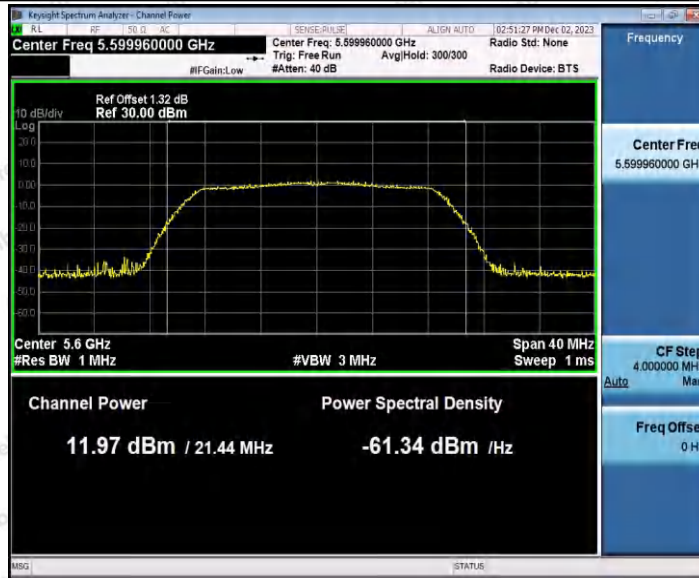

11AC20SISO_Ant1_5600