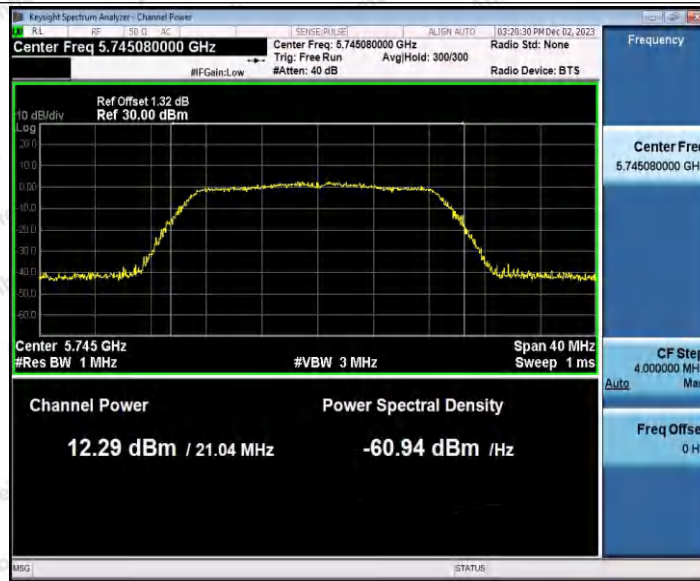

Shenzhen Anbotek Compliance Laboratory Limited

Address: 1/F., Building D, Sogood Science and Technology Park, Sanwei Community, Hangcheng Street, Bao'an District, Shenzhen, Guangdong, China.
Tel: (86) 0755-26066440 Fax: (86) 0755-26014772 Email: service@anbotek.com

Hotline: 400-003-0500
www.anbotek.com.cn