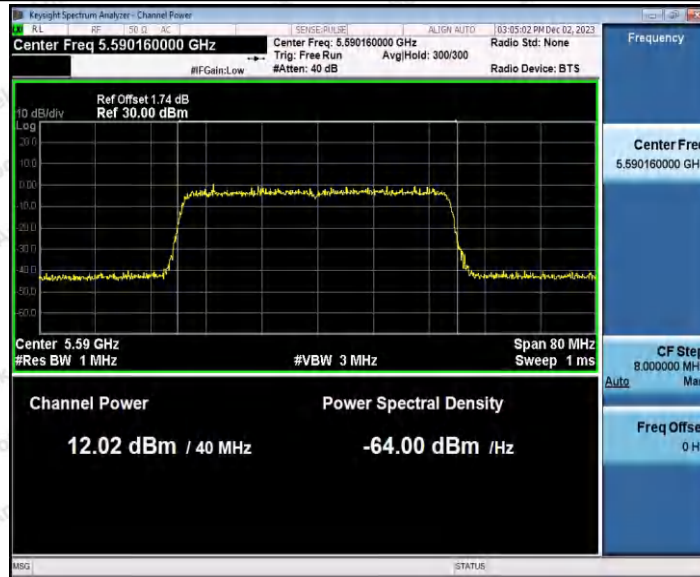

11AX40SISO_Ant1_5590

11AX40SISO_Ant1_5670

Shenzhen Anbotek Compliance Laboratory Limited

Address: 1/F., Building D, Sogood Science and Technology Park, Sanwei Community, Hangcheng Street, Bao'an District, Shenzhen, Guangdong, China.
Tel: (86) 0755-26066440 Fax: (86) 0755-26014772 Email: service@anbotek.com

Hotline
400-003-0500
www.anbotek.com.cn