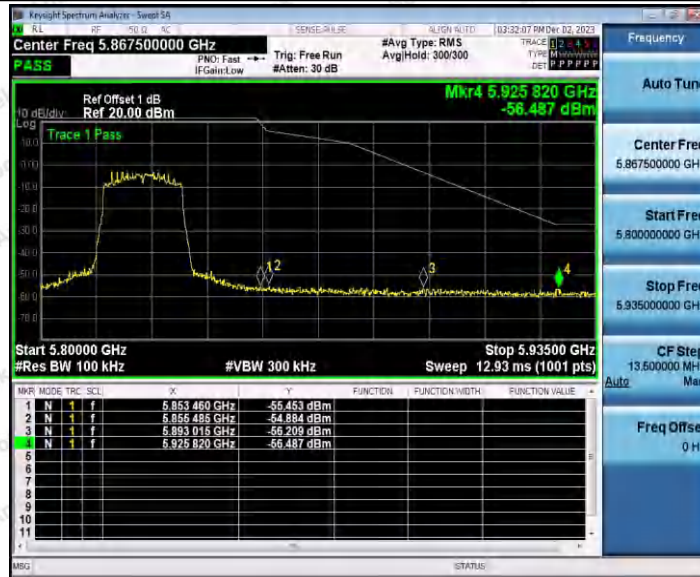

11AX20SISO_Ant1_High_5825

11AX40SISO_Ant1_Low_5755

Shenzhen Anbotek Compliance Laboratory Limited

Address: 1/F., Building D, Sogood Science and Technology Park, Sanwei Community, Hangcheng Street, Bao'an District, Shenzhen, Guangdong, China.
Tel: (86) 0755-26066440 Fax: (86) 0755-26014772 Email: service@anbotek.com

Hotline
400-003-0500
www.anbotek.com.cn