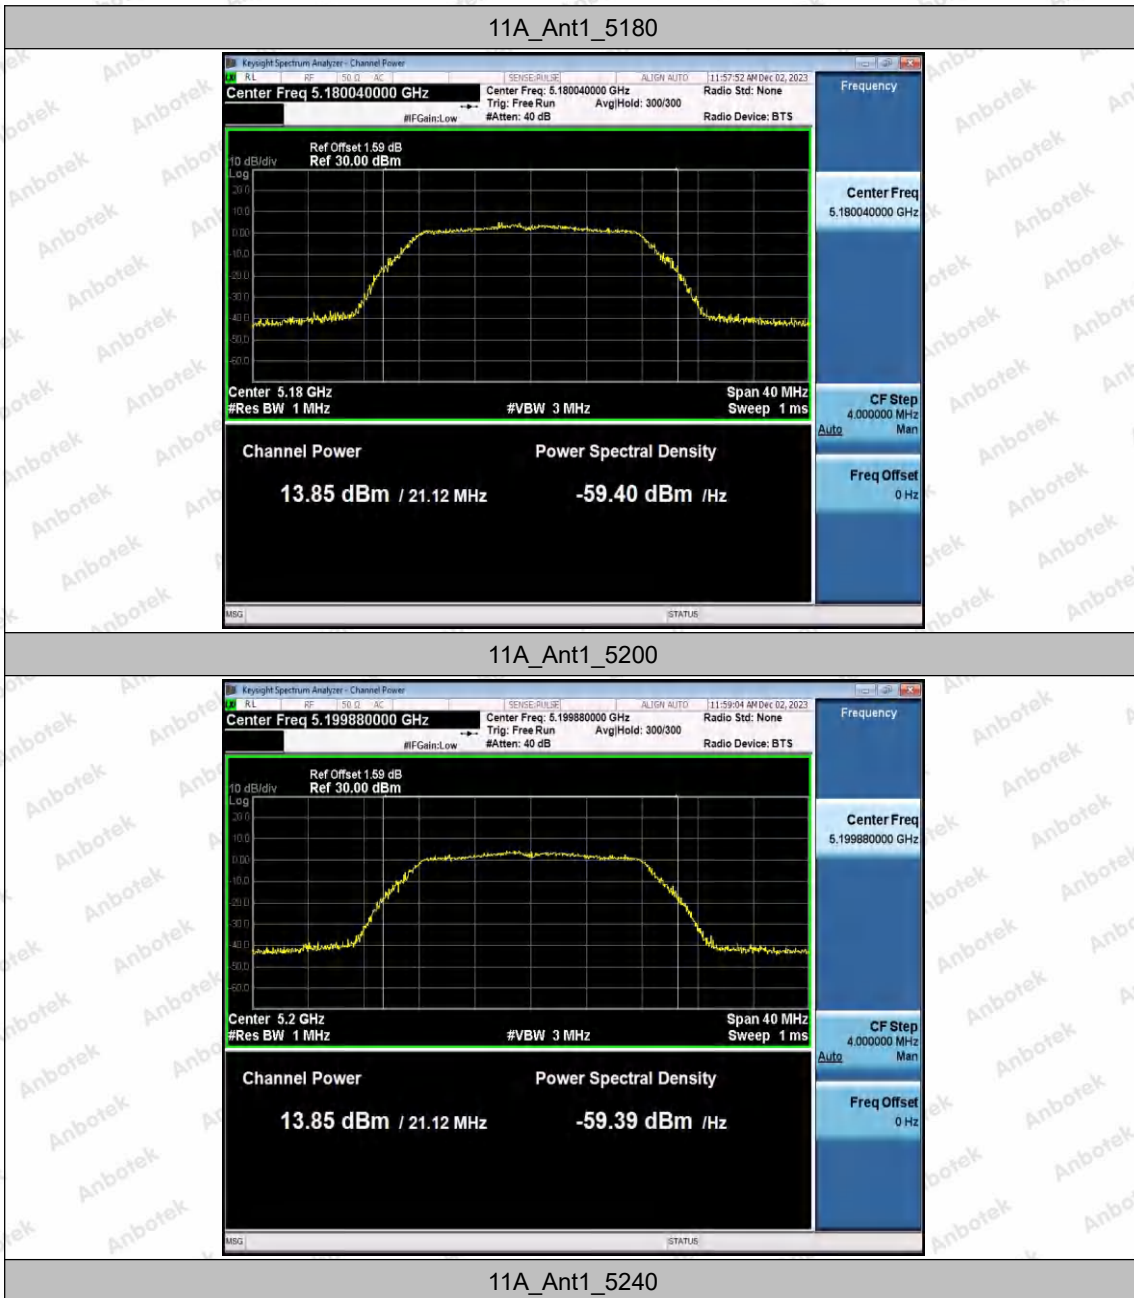

Test Graphs Channel Power