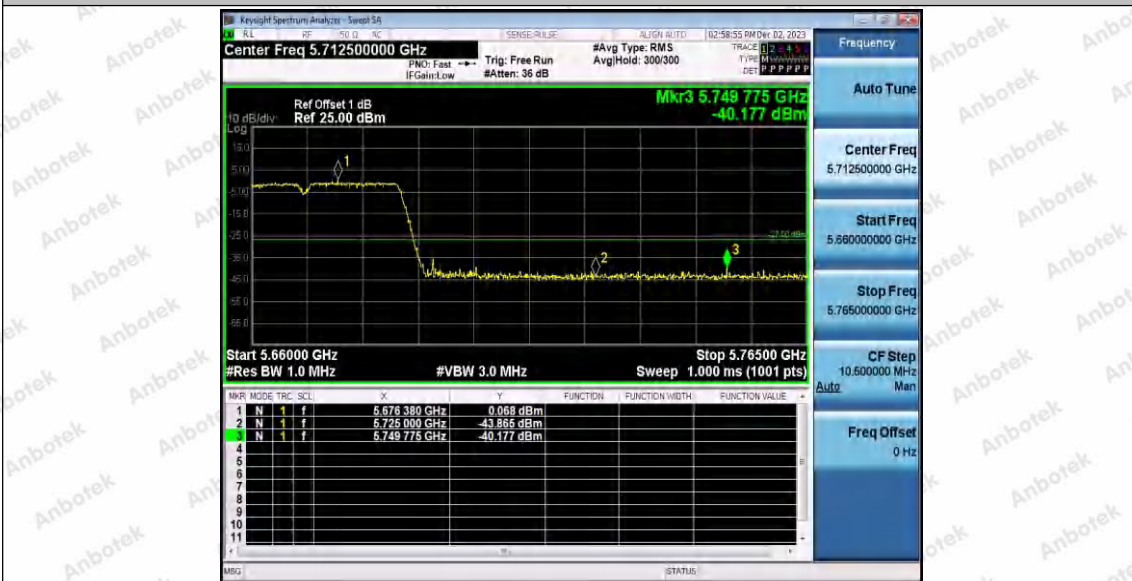

Hotline 400-003-0500
 www.anbotek.com.cn

11AC40SISO_Ant1_Low_5510

11AC40SISO_Ant1_High_5670

Shenzhen Anbotek Compliance Laboratory Limited

Address: 1/F., Building D, Sogood Science and Technology Park, Sanwei Community, Hangcheng Street, Bao'an District, Shenzhen, Guangdong, China.
Tel: (86) 0755-26066440 Fax: (86) 0755-26014772 Email: service@anbotek.com