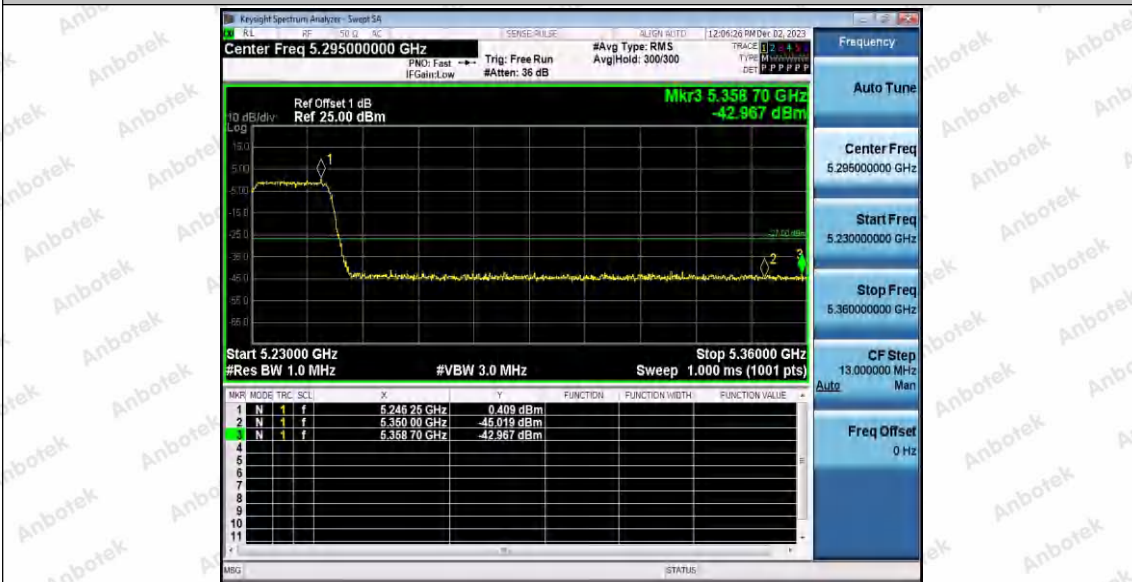

11N40SISO_Ant1_High_5230