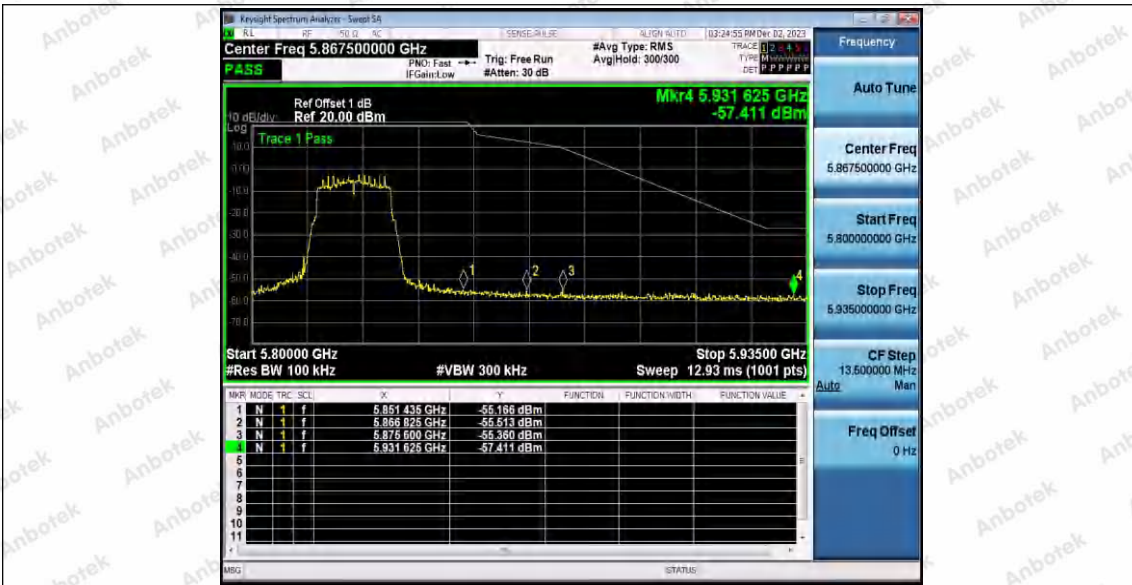

Shenzhen Anbotek Compliance Laboratory Limited

Address: 1/F., Building D, Sogood Science and Technology Park, Sanwei Community, Hangcheng Street, Bao'an District, Shenzhen, Guangdong, China.
Tel: (86) 0755-26066440 Fax: (86) 0755-26014772 Email: service@anbotek.com

Hotline 400-003-0500
www.anbotek.com.cn