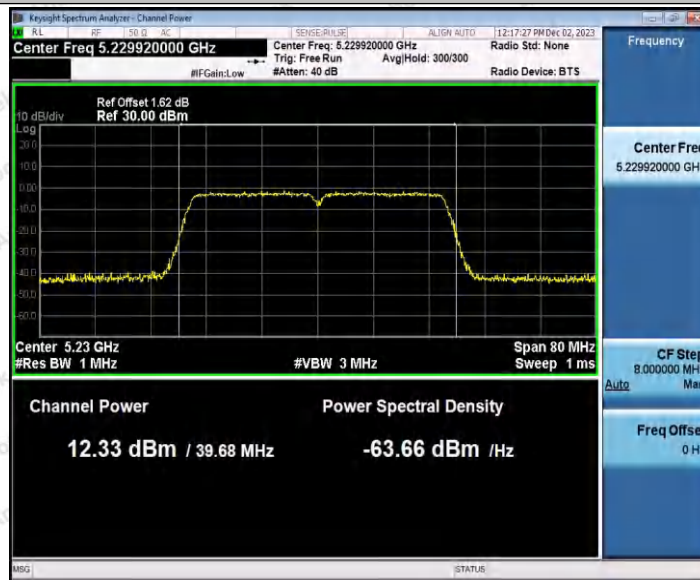

11AC40SISO_Ant1_5230

11AC40SISO_Ant1_5270

Shenzhen Anbotek Compliance Laboratory Limited

Address: 1/F., Building D, Sogood Science and Technology Park, Sanwei Community, Hangcheng Street, Bao'an District, Shenzhen, Guangdong, China.
Tel: (86) 0755-26066440 Fax: (86) 0755-26014772 Email: service@anbotek.com

Hotline
400-003-0500
www.anbotek.com.cn