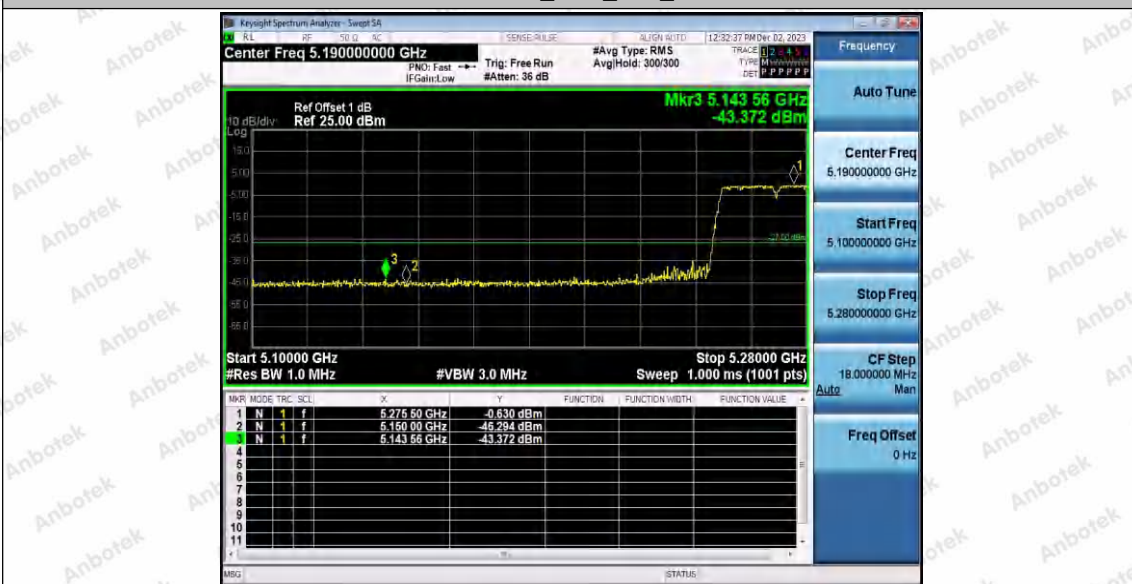

Hotline 400-003-0500
 www.anbotek.com.cn

11N40SISO_Ant1_High_5230

11N40SISO_Ant1_Low_5270

Shenzhen Anbotek Compliance Laboratory Limited

Address: 1/F., Building D, Sogood Science and Technology Park, Sanwei Community, Hangcheng Street, Bao'an District, Shenzhen, Guangdong, China.
Tel: (86) 0755-26066440 Fax: (86) 0755-26014772 Email: service@anbotek.com