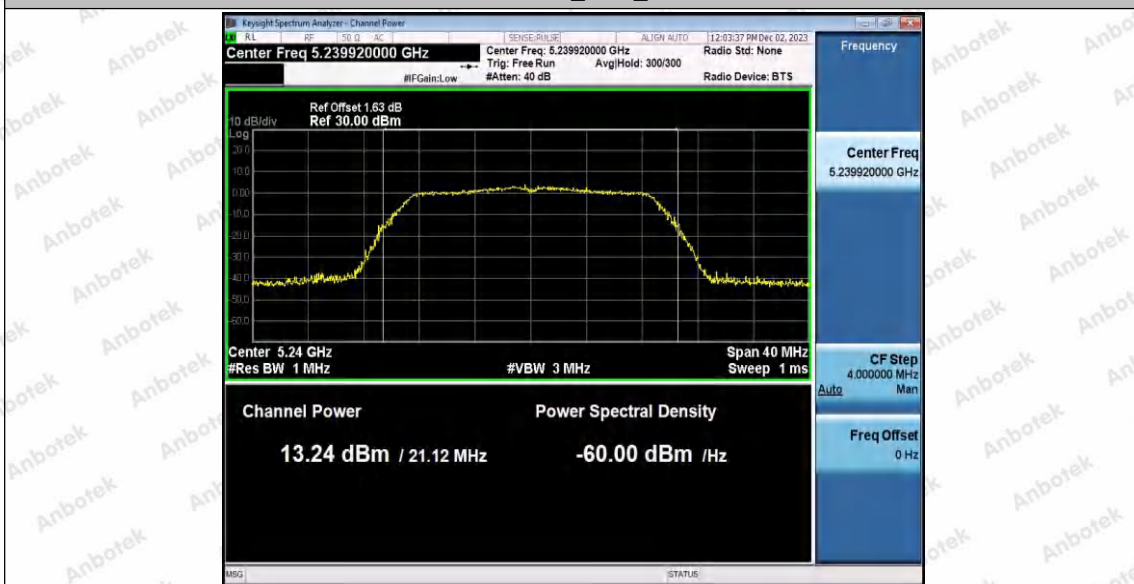

Hotline: 400-003-0500
 www.anbotek.com.cn

11N20SISO_Ant1_5200

11N20SISO_Ant1_5240

Shenzhen Anbotek Compliance Laboratory Limited

Address: 1/F., Building D, Sogood Science and Technology Park, Sanwei Community, Hangcheng Street, Bao'an District, Shenzhen, Guangdong, China.
Tel: (86) 0755-26066440 Fax: (86) 0755-26014772 Email: service@anbotek.com