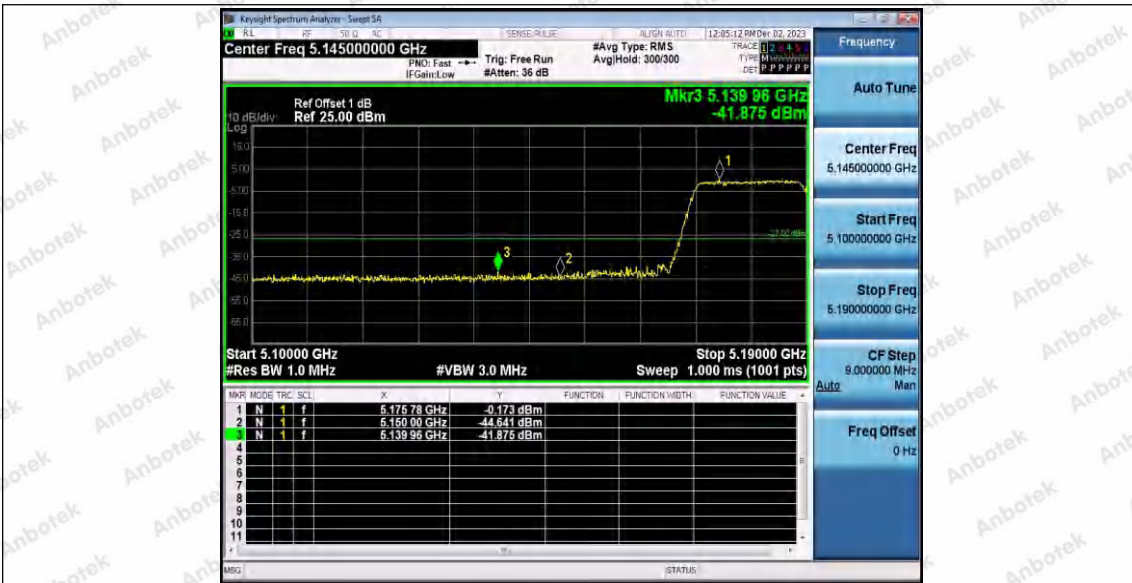

Shenzhen Anbotek Compliance Laboratory Limited

Address: 1/F., Building D, Sogood Science and Technology Park, Sanwei Community, Hangcheng Street, Bao'an District, Shenzhen, Guangdong, China.
Tel: (86) 0755-26066440 Fax: (86) 0755-26014772 Email: service@anbotek.com

Hotline 400-003-0500
www.anbotek.com.cn