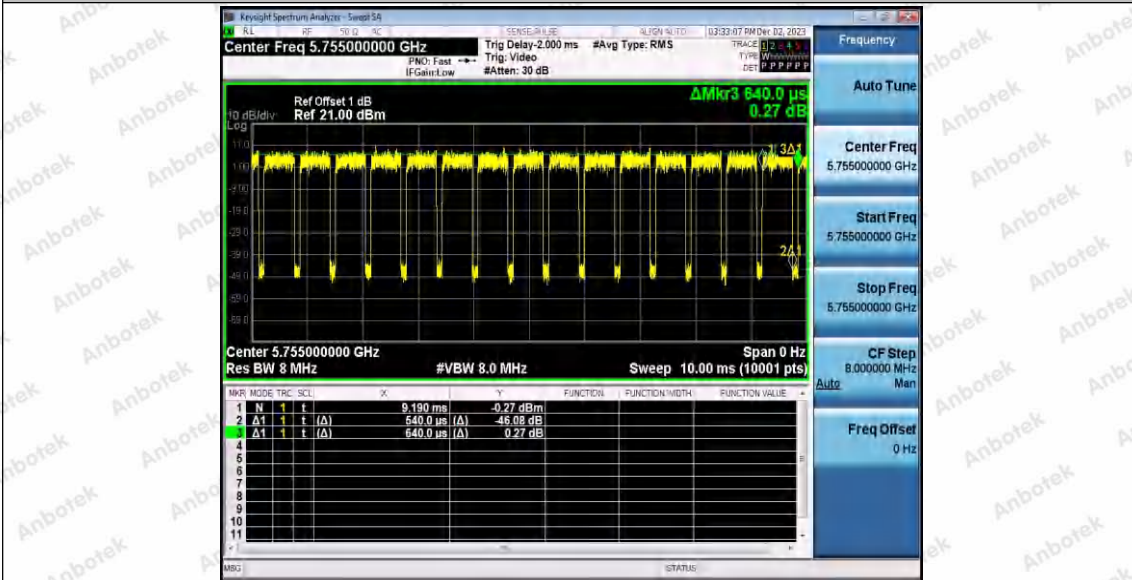

11AX40SISO_Ant1_5755