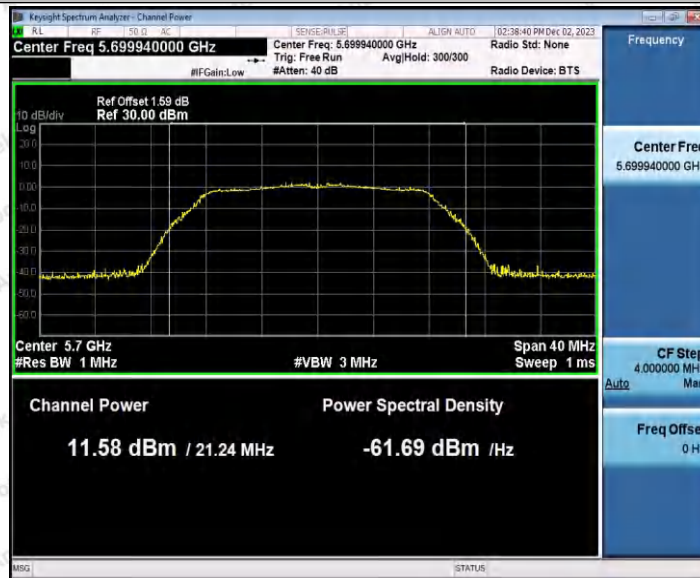

11A_Ant1_5700