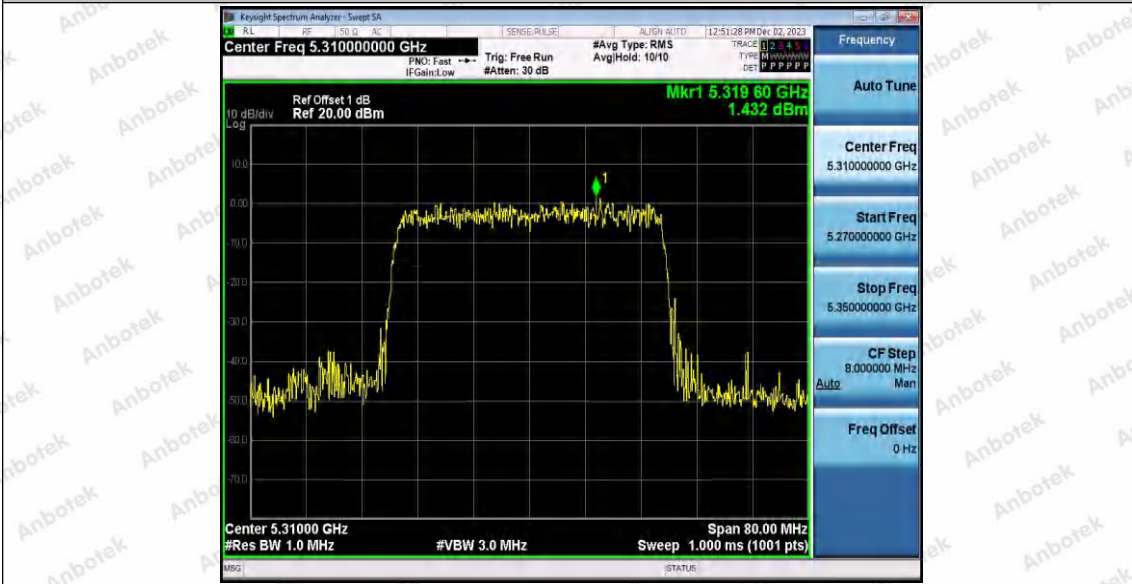

11AX40SISO_Ant1_5310