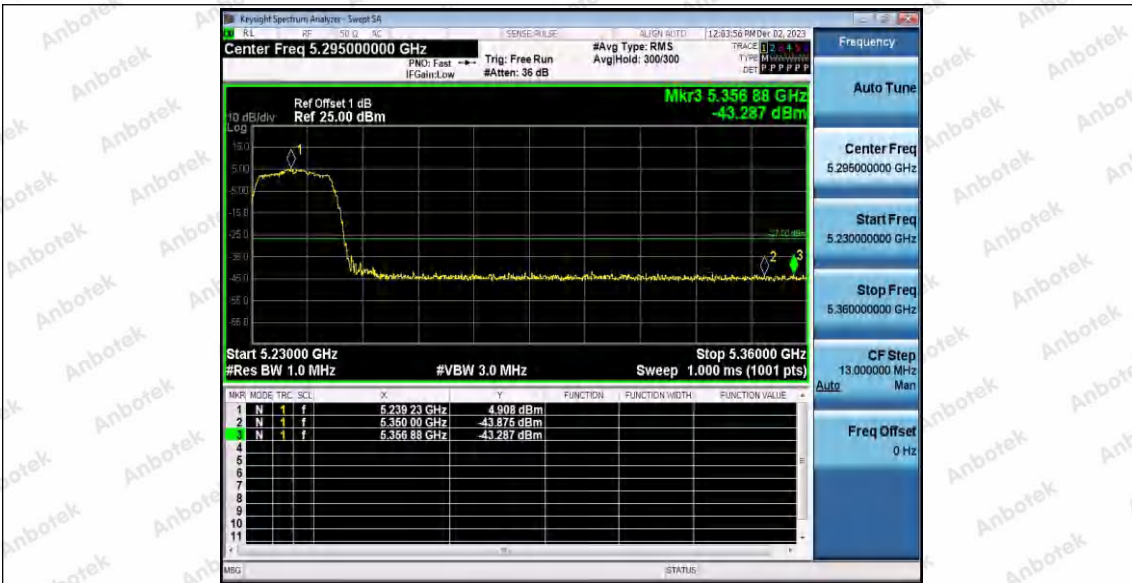

Shenzhen Anbotek Compliance Laboratory Limited

Address: 1/F., Building D, Sogood Science and Technology Park, Sanwei Community, Hangcheng Street, Bao'an District, Shenzhen, Guangdong, China.
Tel: (86) 0755-26066440 Fax: (86) 0755-26014772 Email: service@anbotek.com

Hotline 400-003-0500
www.anbotek.com.cn