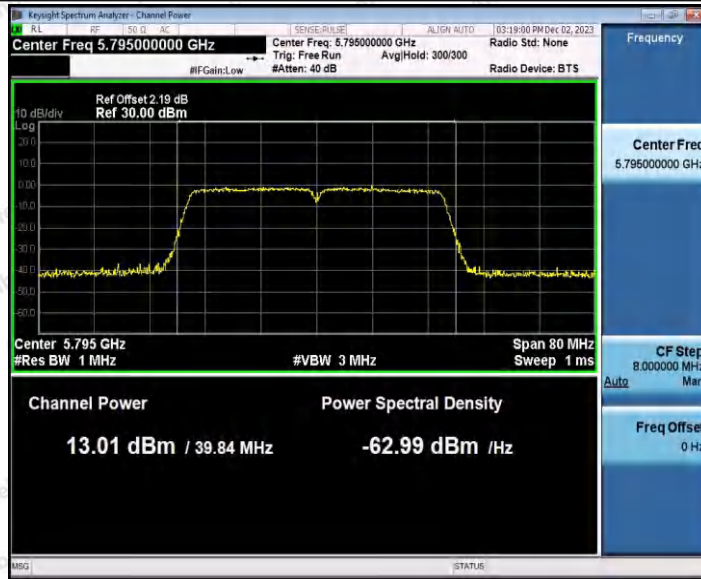

Shenzhen Anbotek Compliance Laboratory Limited

Address: 1/F., Building D, Sogood Science and Technology Park, Sanwei Community, Hangcheng Street, Bao'an District, Shenzhen, Guangdong, China.
Tel: (86) 0755-26066440 Fax: (86) 0755-26014772 Email: service@anbotek.com

Hotline
400-003-0500
www.anbotek.com.cn