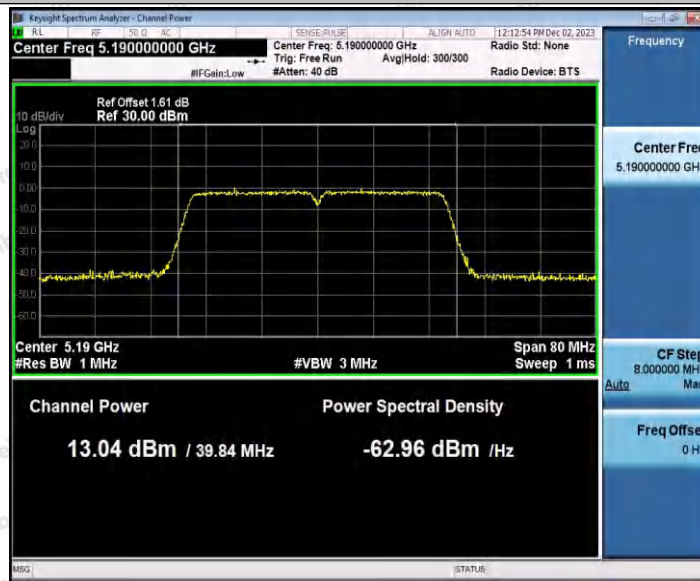

11AC40SISO_Ant1_5190