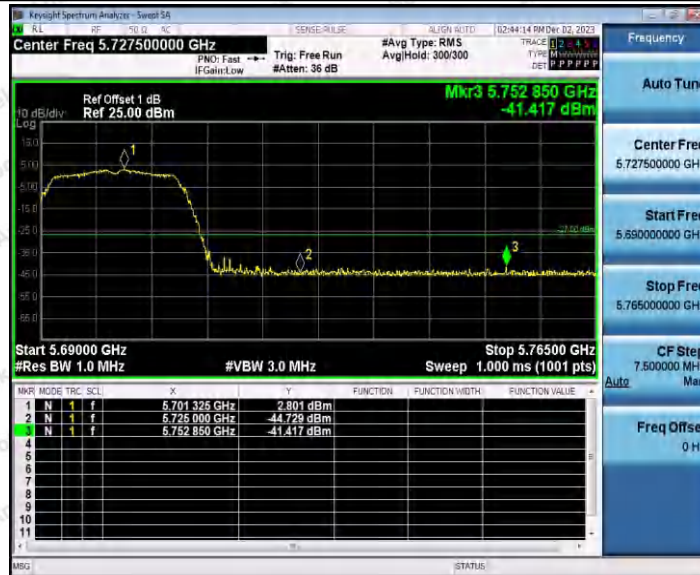

11N20SISO_Ant1_High_5700

11N40SISO_Ant1_Low_5190

Shenzhen Anbotek Compliance Laboratory Limited

Address: 1/F., Building D, Sogood Science and Technology Park, Sanwei Community, Hangcheng Street, Bao'an District, Shenzhen, Guangdong, China.
Tel: (86) 0755-26066440 Fax: (86) 0755-26014772 Email: service@anbotek.com

Hotline 400-003-0500
www.anbotek.com.cn