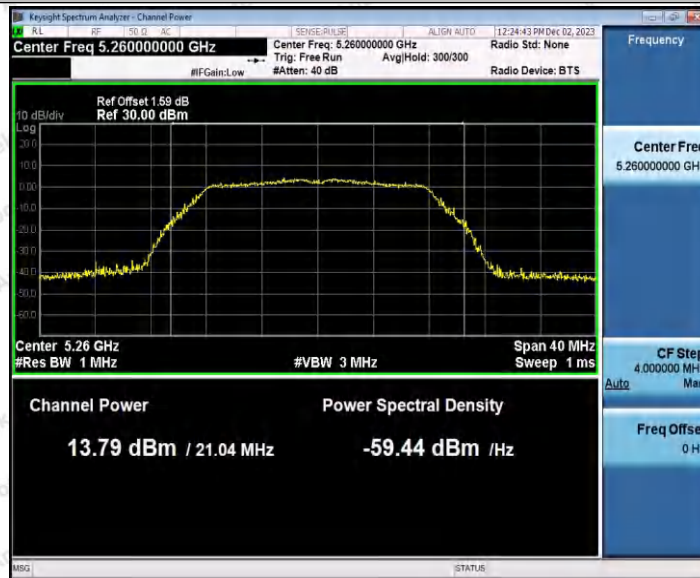

Hotline
400-003-0500
www.anbotek.com.cn

Test Graphs Channel Power

11A_Ant1_5260

11A_Ant1_5300

Shenzhen Anbotek Compliance Laboratory Limited

Address: 1/F., Building D, Sogood Science and Technology Park, Sanwei Community, Hangcheng Street, Bao'an District, Shenzhen, Guangdong, China.
Tel: (86) 0755-26066440 Fax: (86) 0755-26014772 Email: service@anbotek.com