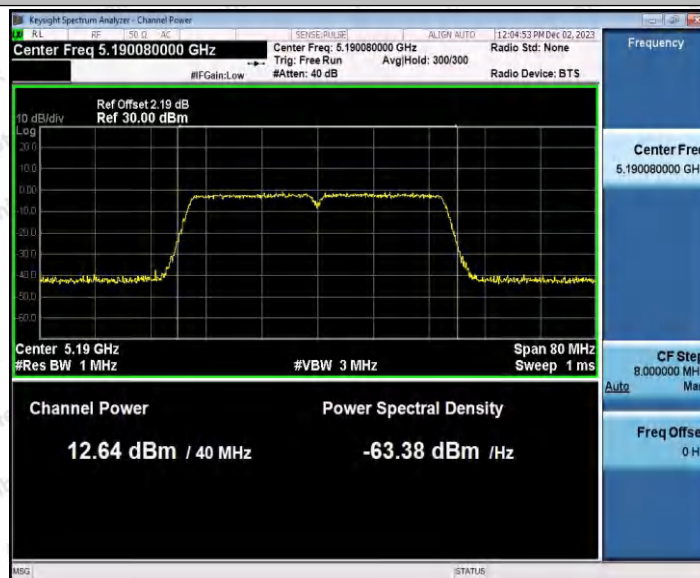

11N40SISO_Ant1_5190

Shenzhen Anbotek Compliance Laboratory Limited

Address: 1/F., Building D, Sogood Science and Technology Park, Sanwei Community, Hangcheng Street, Bao'an District, Shenzhen, Guangdong, China.
Tel: (86) 0755-26066440 Fax: (86) 0755-26014772 Email: service@anbotek.com

Hotline: 400-003-0500
www.anbotek.com.cn