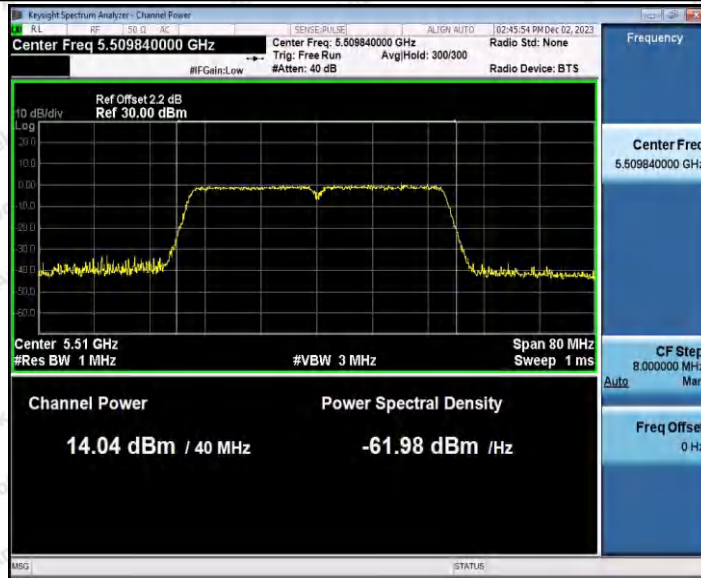

11N40SISO_Ant1_5510