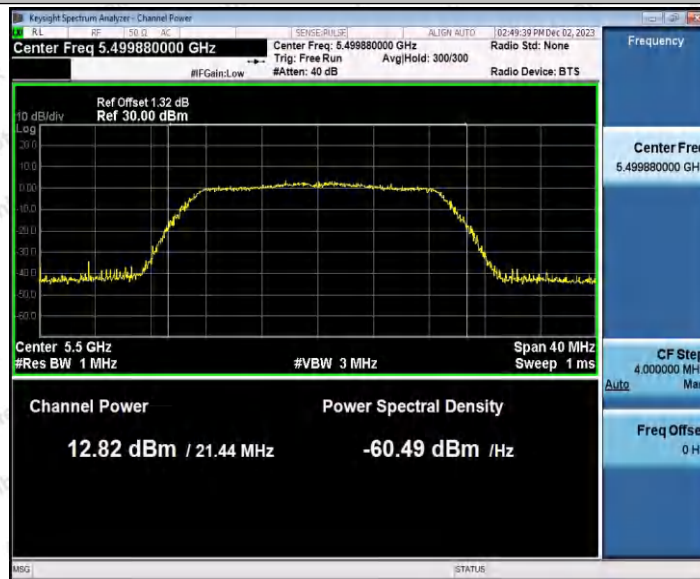

11AC20SISO_Ant1_5500

Shenzhen Anbotek Compliance Laboratory Limited

Address: 1/F., Building D, Sogood Science and Technology Park, Sanwei Community, Hangcheng Street, Bao'an District, Shenzhen, Guangdong, China.
Tel: (86) 0755-26066440 Fax: (86) 0755-26014772 Email: service@anbotek.com

Hotline: 400-003-0500
www.anbotek.com.cn