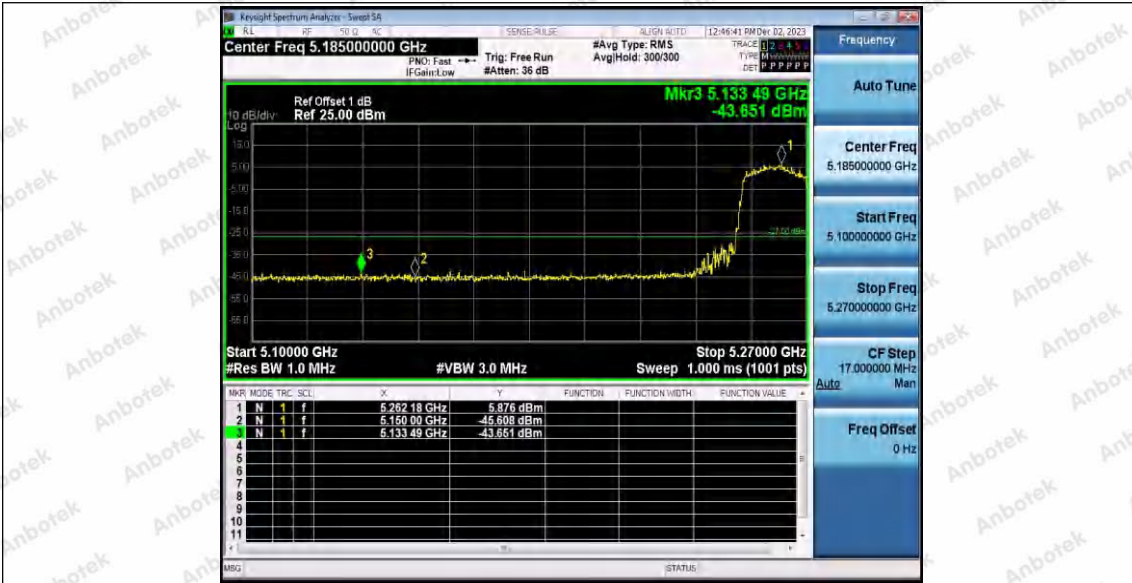

Shenzhen Anbotek Compliance Laboratory Limited

Address: 1/F., Building D, Sogood Science and Technology Park, Sanwei Community, Hangcheng Street, Bao'an District, Shenzhen, Guangdong, China.
Tel: (86) 0755-26066440 Fax: (86) 0755-26014772 Email: service@anbotek.com

Hotline 400-003-0500
www.anbotek.com.cn