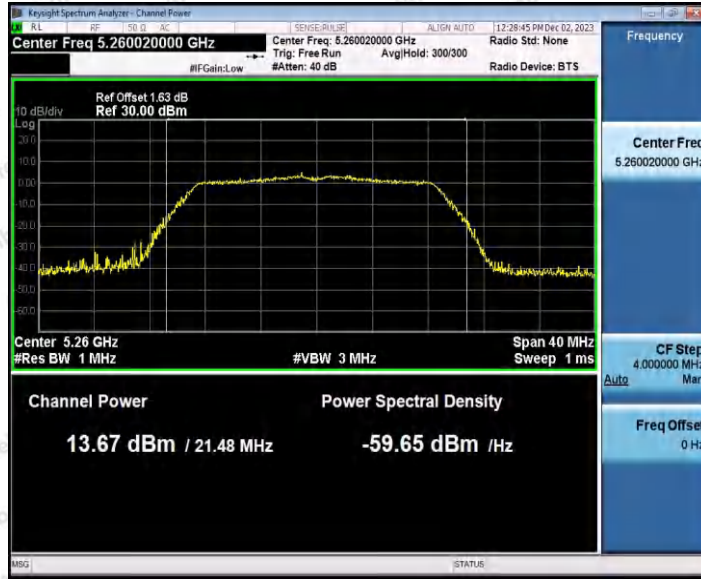

11N20SISO_Ant1_5260