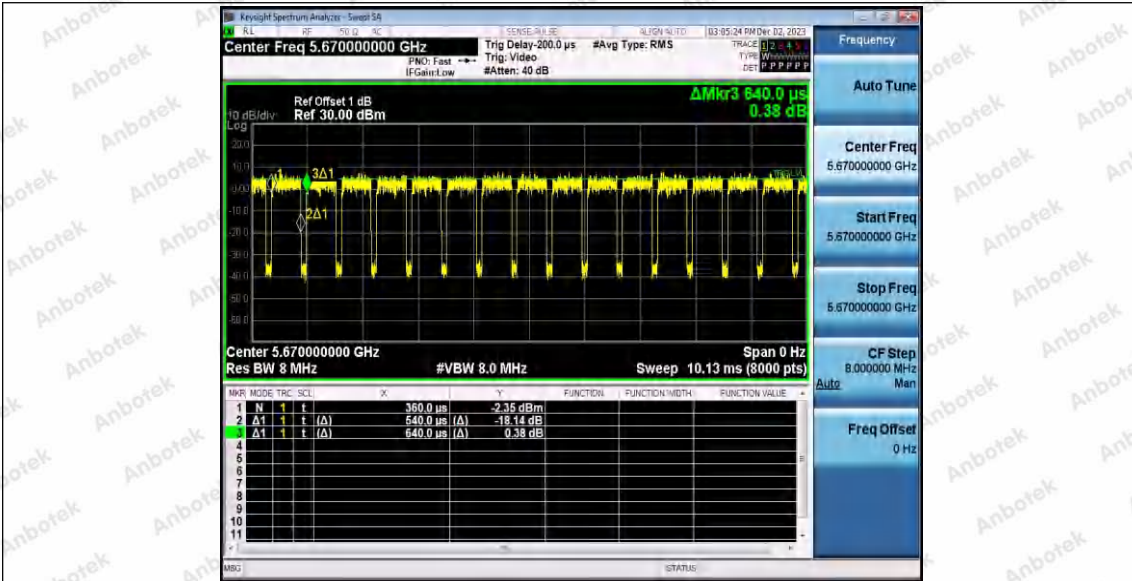

Shenzhen Anbotek Compliance Laboratory Limited

Address: 1/F., Building D, Sogood Science and Technology Park, Sanwei Community, Hangcheng Street, Bao'an District, Shenzhen, Guangdong, China.
Tel: (86) 0755-26066440 Fax: (86) 0755-26014772 Email: service@anbotek.com

Hotline 400-003-0500
www.anbotek.com.cn