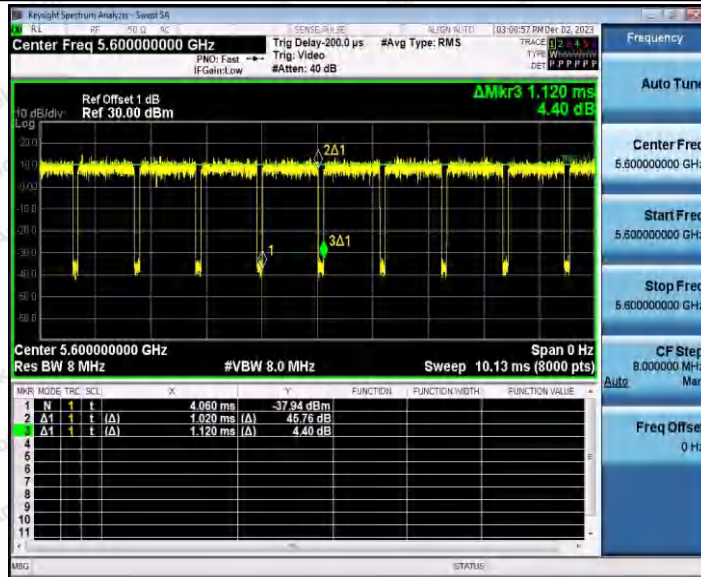

11AX20SISO_Ant1_5500

11AX20SISO_Ant1_5600

11AX20SISO_Ant1_5700

Shenzhen Anbotek Compliance Laboratory Limited

Address: 1/F., Building D, Sogood Science and Technology Park, Sanwei Community, Hangcheng Street, Bao'an District, Shenzhen, Guangdong, China.
 Tel: (86) 0755-26066440 Fax: (86) 0755-26014772 Email: service@anbotek.com