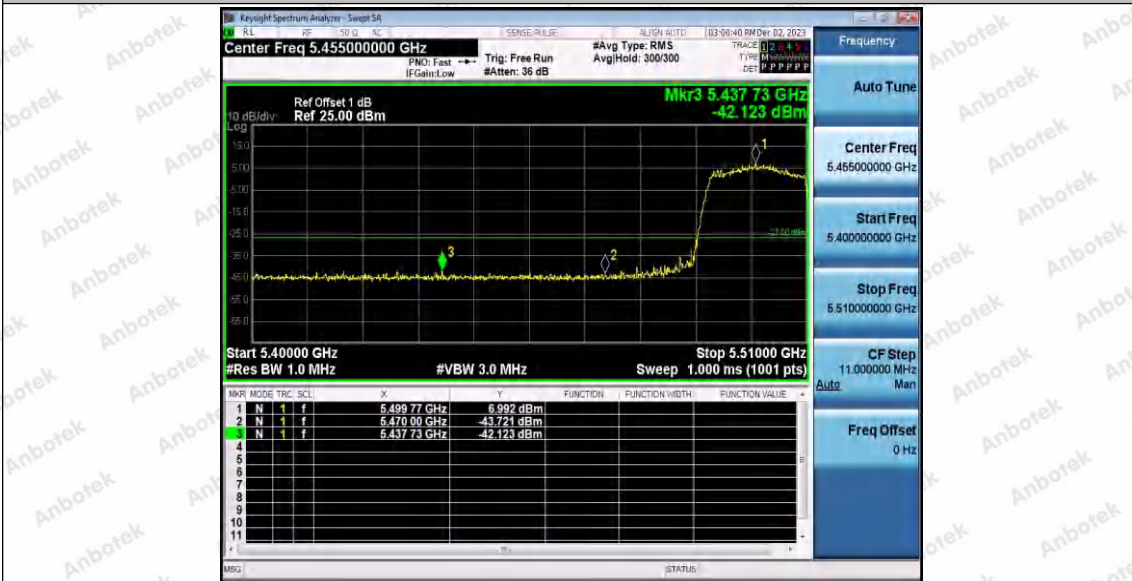

Hotline
 400-003-0500
www.anbotek.com.cn

11AX20SISO_Ant1_High_5320

11AX20SISO_Ant1_Low_5500

Shenzhen Anbotek Compliance Laboratory Limited

Address: 1/F., Building D, Sogood Science and Technology Park, Sanwei Community, Hangcheng Street, Bao'an District, Shenzhen, Guangdong, China.
Tel: (86) 0755-26066440 Fax: (86) 0755-26014772 Email: service@anbotek.com