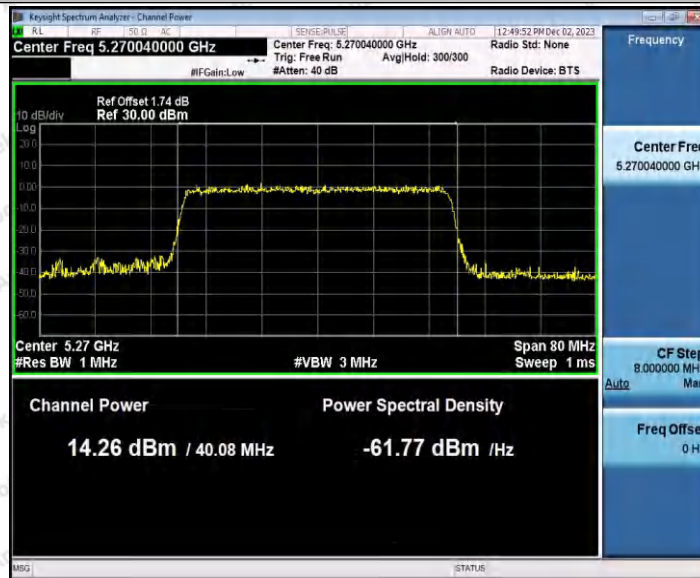

11AX40SISO_Ant1_5270