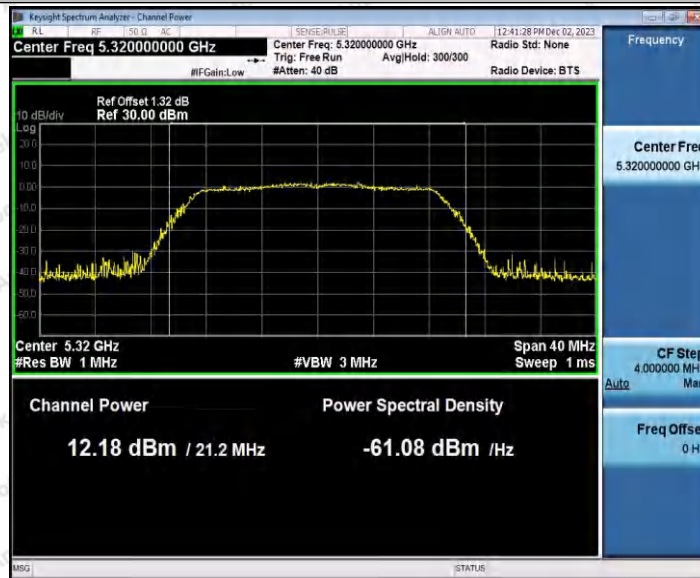

11AC20SISO_Ant1_5320