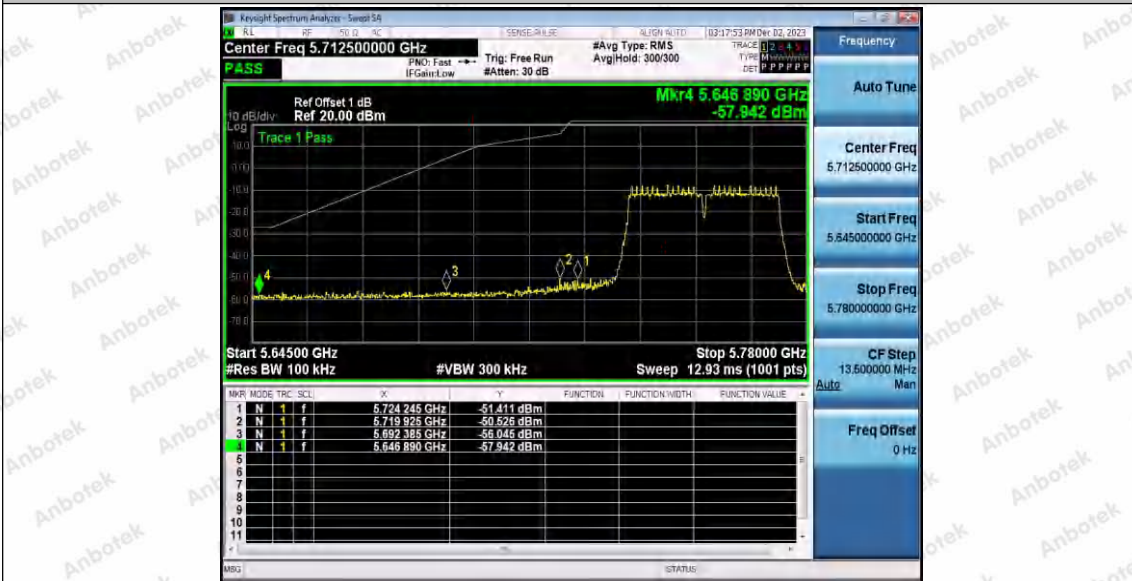

Hotline 400-003-0500
www.anbotek.com.cn

11N20SISO_Ant1_High_5825

11N40SISO_Ant1_Low_5755

Shenzhen Anbotek Compliance Laboratory Limited

Address: 1/F., Building D, Sogood Science and Technology Park, Sanwei Community, Hangcheng Street, Bao'an District, Shenzhen, Guangdong, China.
Tel: (86) 0755-26066440 Fax: (86) 0755-26014772 Email: service@anbotek.com