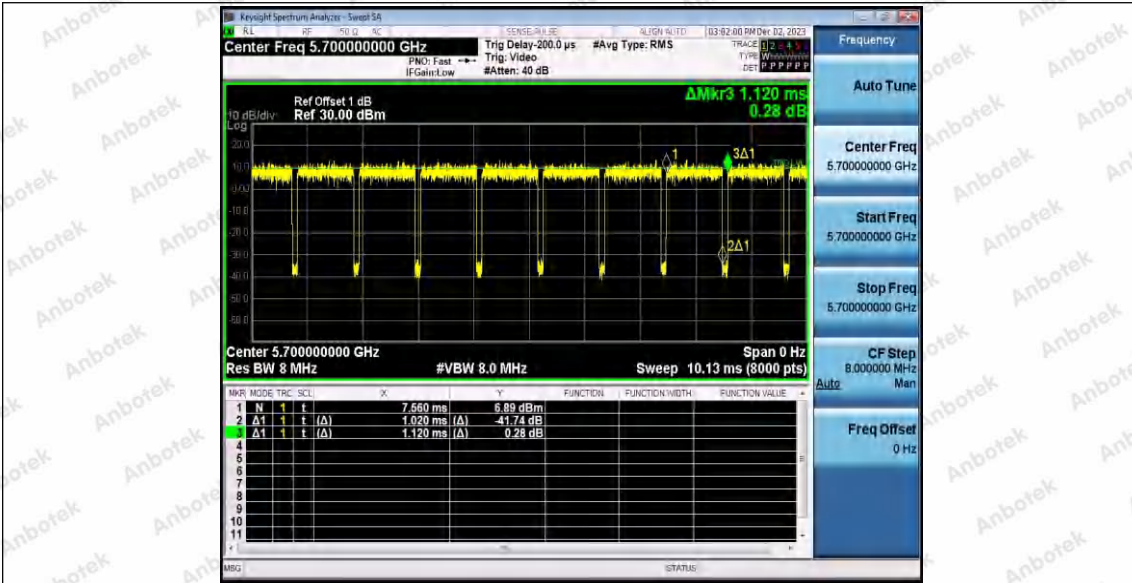

Shenzhen Anbotek Compliance Laboratory Limited

Address: 1/F., Building D, Sogood Science and Technology Park, Sanwei Community, Hangcheng Street, Bao'an District, Shenzhen, Guangdong, China.
Tel: (86) 0755-26066440 Fax: (86) 0755-26014772 Email: service@anbotek.com

Hotline 400-003-0500
www.anbotek.com.cn