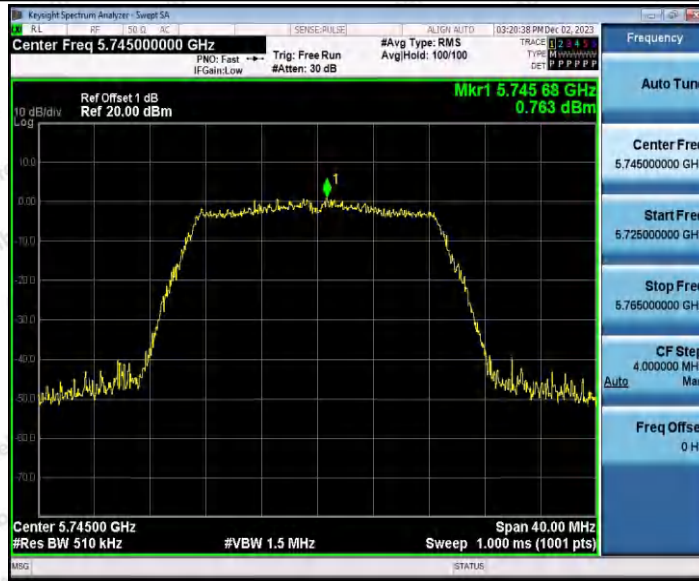

11AC20SISO_Ant1_5745