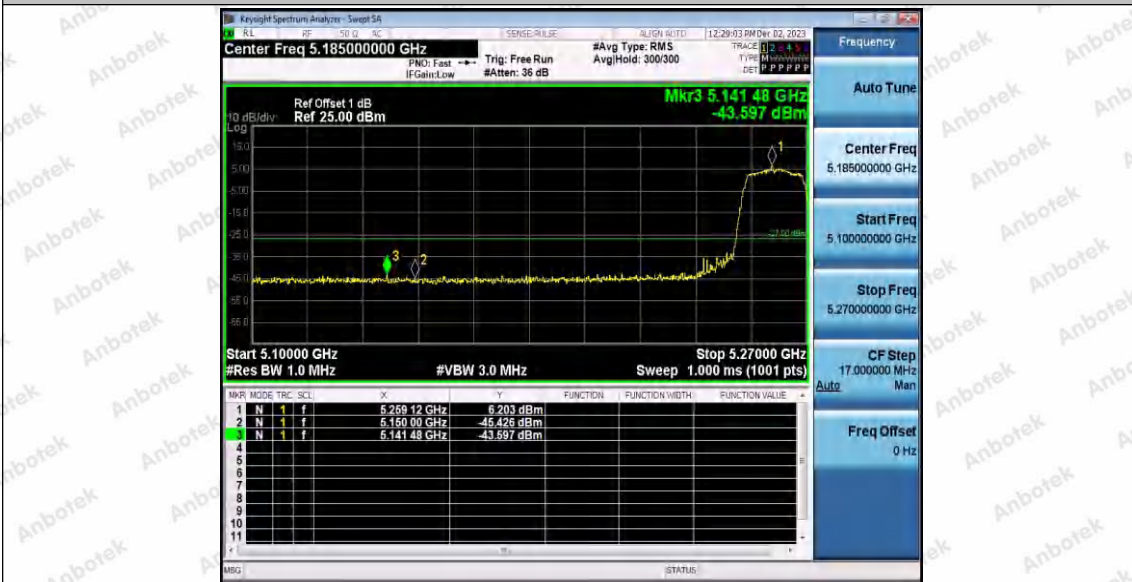

11N20SISO_Ant1_Low_5260