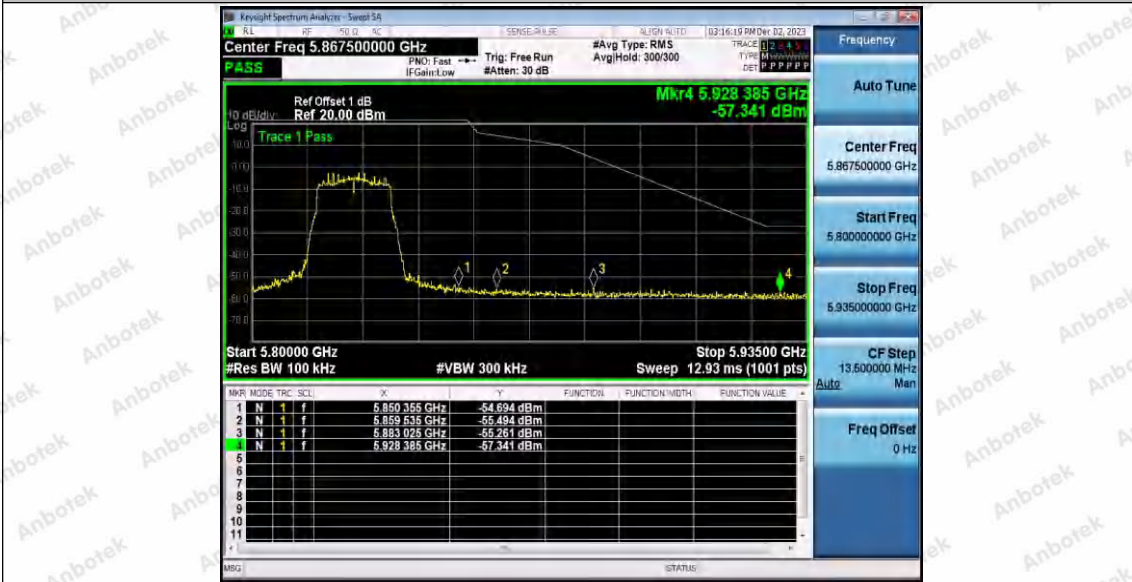

11N20SISO_Ant1_High_5825