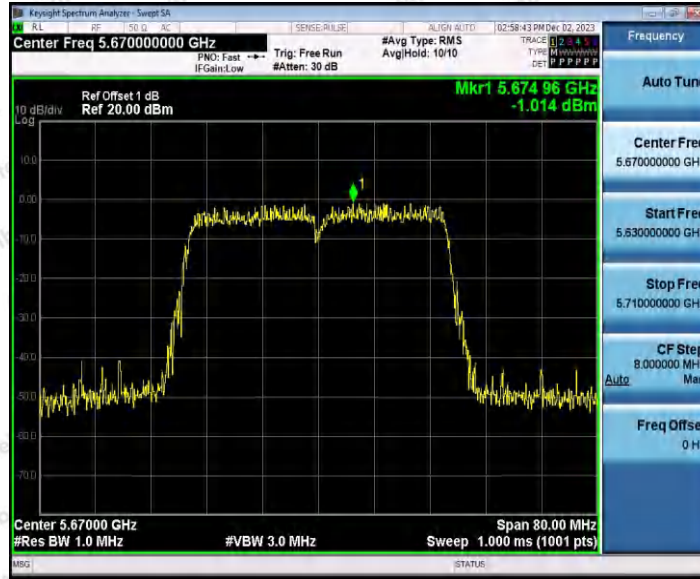

11AC40SISO_Ant1_5670