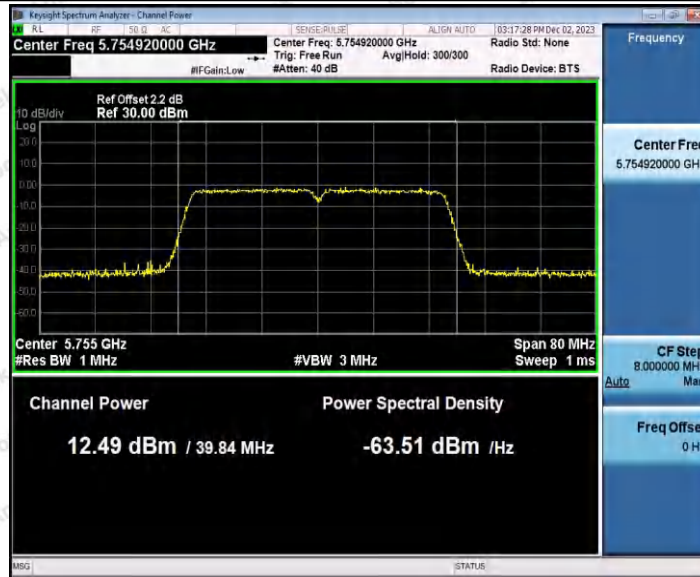

11N40SISO_Ant1_5755

11N40SISO_Ant1_5795

Shenzhen Anbotek Compliance Laboratory Limited

Address: 1/F., Building D, Sogood Science and Technology Park, Sanwei Community, Hangcheng Street, Bao'an District, Shenzhen, Guangdong, China.
Tel: (86) 0755-26066440 Fax: (86) 0755-26014772 Email: service@anbotek.com

Hotline: 400-003-0500
www.anbotek.com.cn