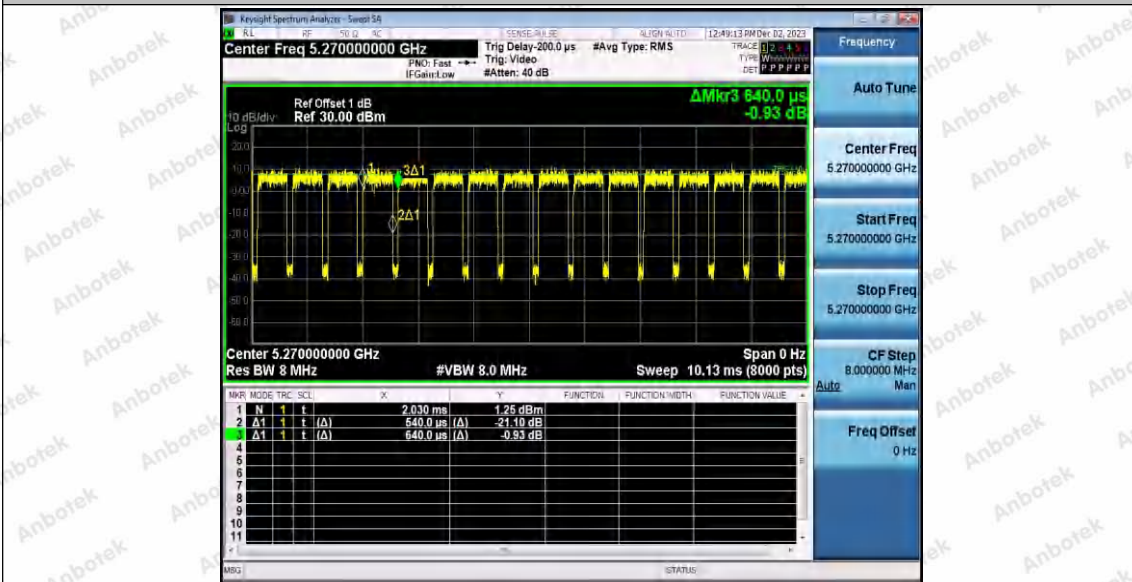

11AX40SISO_Ant1_5270