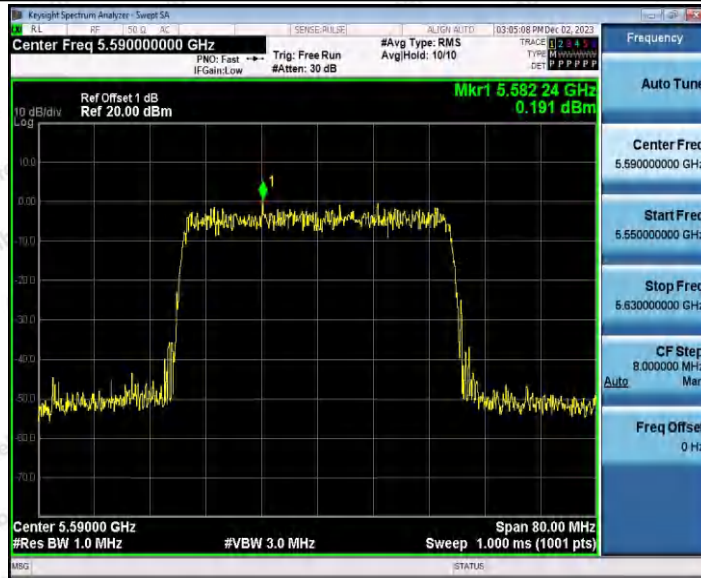

Hotline 400-003-0500
www.anbotek.com.cn

11AX40SISO_Ant1_5590

11AX40SISO_Ant1_5670

Test Graphs B4

11A_Ant1_5745

11A_Ant1_5785

11A_Ant1_5825

Shenzhen Anbotek Compliance Laboratory Limited