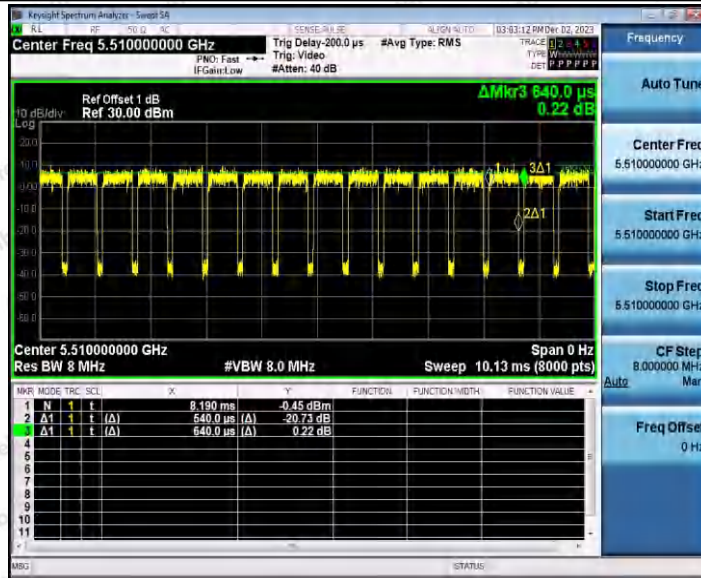

11AX40SISO_Ant1_5510