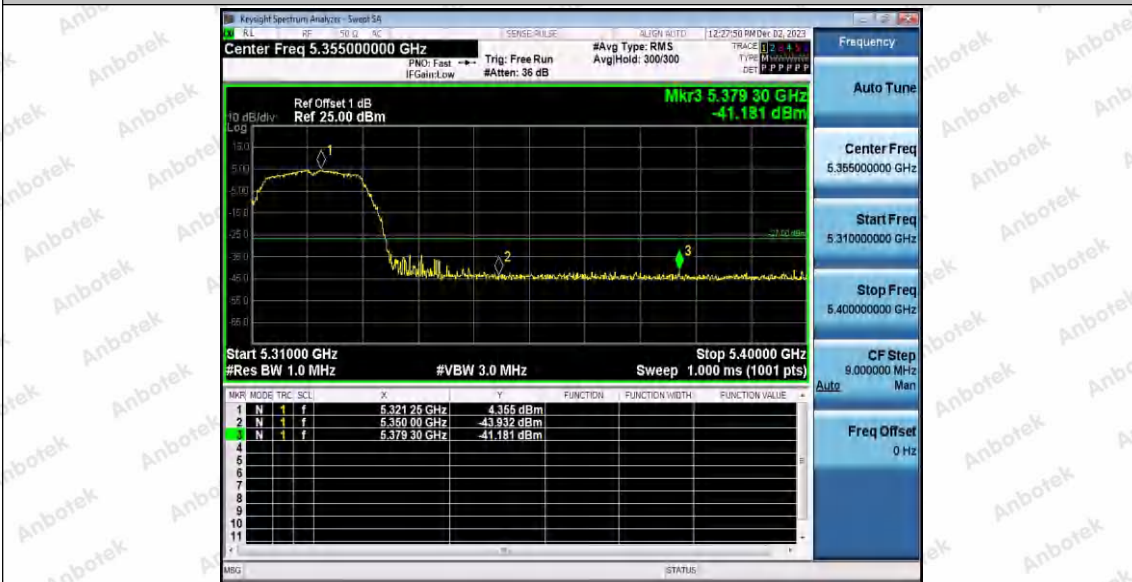

11A_Ant1_High_5320