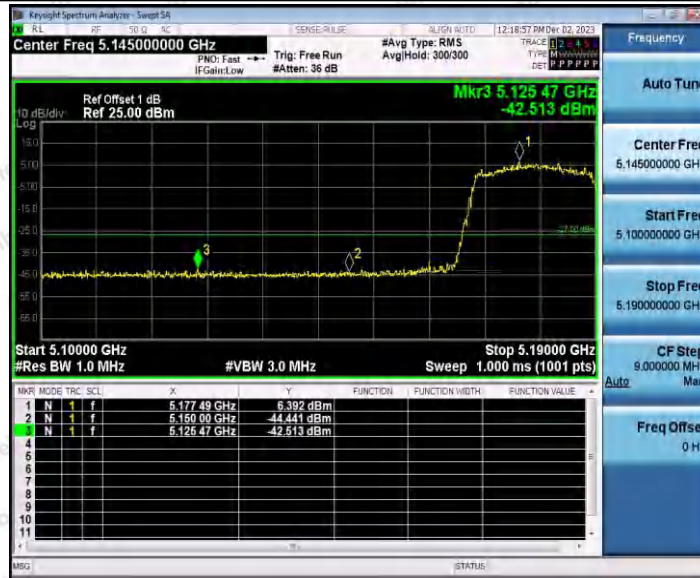

11AX20SISO_Ant1_Low_5180