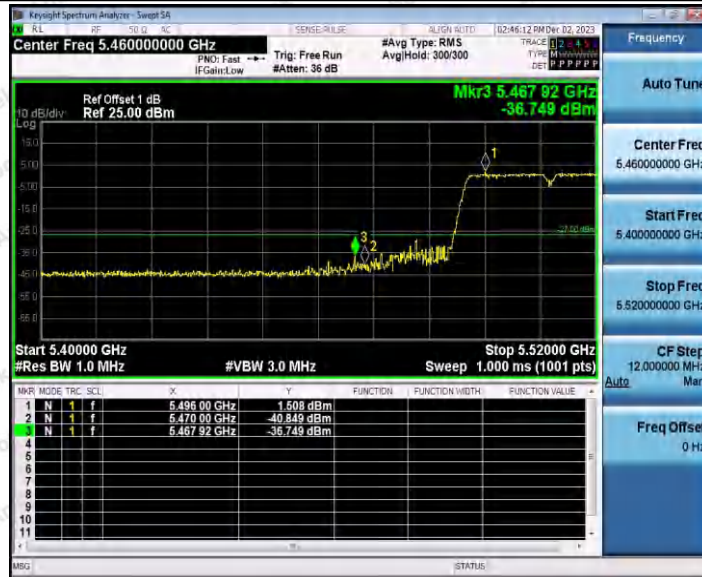

11N40SISO_Ant1_Low_5510

11N40SISO_Ant1_High_5670

Shenzhen Anbotek Compliance Laboratory Limited

Address: 1/F., Building D, Sogood Science and Technology Park, Sanwei Community, Hangcheng Street, Bao'an District, Shenzhen, Guangdong, China.
Tel: (86) 0755-26066440 Fax: (86) 0755-26014772 Email: service@anbotek.com

Hotline
400-003-0500
www.anbotek.com.cn