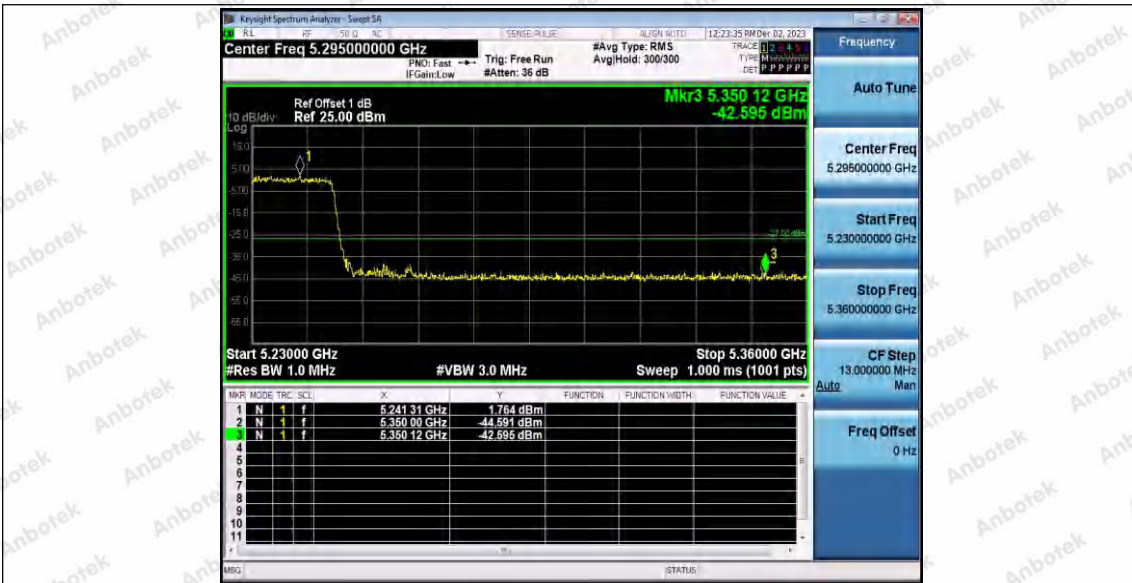

Shenzhen Anbotek Compliance Laboratory Limited

Address: 1/F., Building D, Sogood Science and Technology Park, Sanwei Community, Hangcheng Street, Bao'an District, Shenzhen, Guangdong, China.
Tel: (86) 0755-26066440 Fax: (86) 0755-26014772 Email: service@anbotek.com

Hotline 400-003-0500
www.anbotek.com.cn