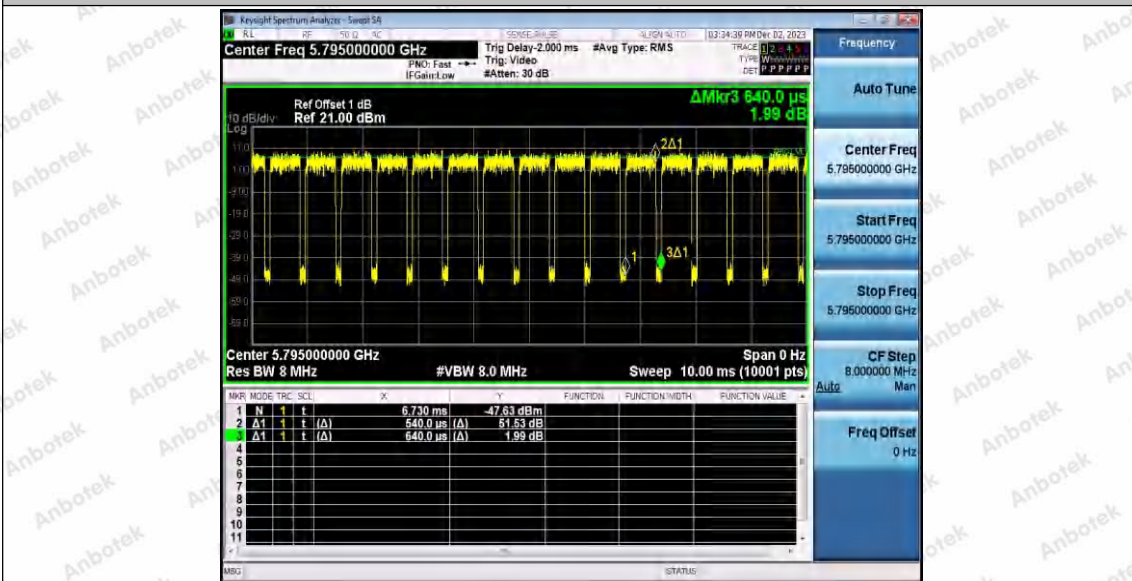

11AX40SISO_Ant1_5795

Shenzhen Anbotek Compliance Laboratory Limited

Address: 1/F., Building D, Sogood Science and Technology Park, Sanwei Community, Hangcheng Street, Bao'an District, Shenzhen, Guangdong, China.
Tel: (86) 0755-26066440 Fax: (86) 0755-26014772 Email: service@anbotek.com

Hotline 400-003-0500
www.anbotek.com.cn