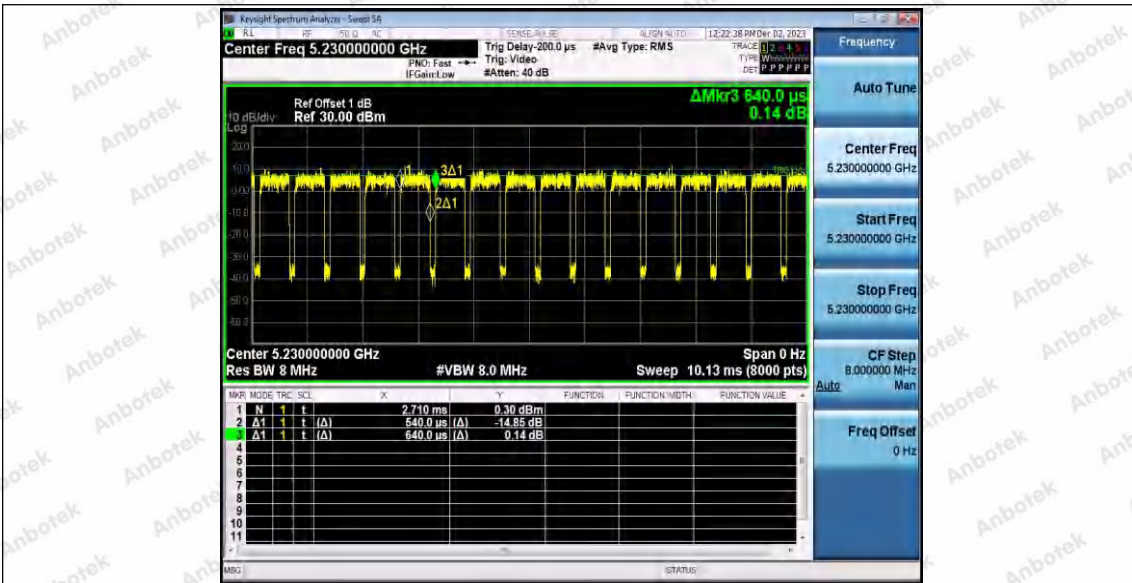

Shenzhen Anbotek Compliance Laboratory Limited

Address: 1/F., Building D, Sogood Science and Technology Park, Sanwei Community, Hangcheng Street, Bao'an District, Shenzhen, Guangdong, China.
Tel: (86) 0755-26066440 Fax: (86) 0755-26014772 Email: service@anbotek.com

Hotline 400-003-0500
www.anbotek.com.cn