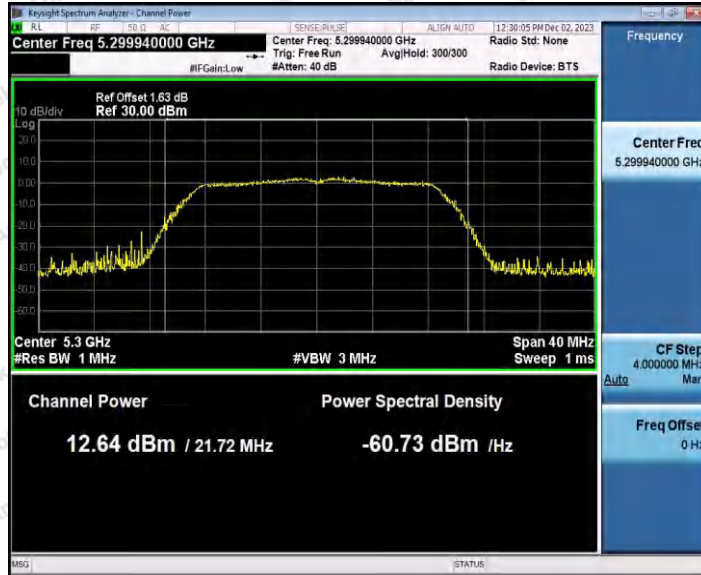

11N20SISO_Ant1_5300

11N20SISO_Ant1_5320

Shenzhen Anbotek Compliance Laboratory Limited

Address: 1/F., Building D, Sogood Science and Technology Park, Sanwei Community, Hangcheng Street, Bao'an District, Shenzhen, Guangdong, China.
Tel: (86) 0755-26066440 Fax: (86) 0755-26014772 Email: service@anbotek.com

Hotline: 400-003-0500
www.anbotek.com.cn