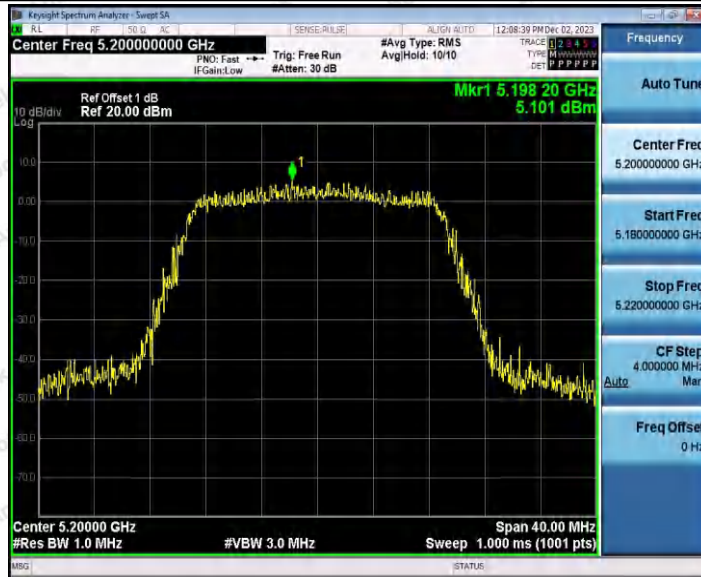

11AC20SISO_Ant1_5200

11AC20SISO_Ant1_5240

Shenzhen Anbotek Compliance Laboratory Limited

Address: 1/F., Building D, Sogood Science and Technology Park, Sanwei Community, Hangcheng Street, Bao'an District, Shenzhen, Guangdong, China.
Tel: (86) 0755-26066440 Fax: (86) 0755-26014772 Email: service@anbotek.com

Hotline
400-003-0500
www.anbotek.com.cn