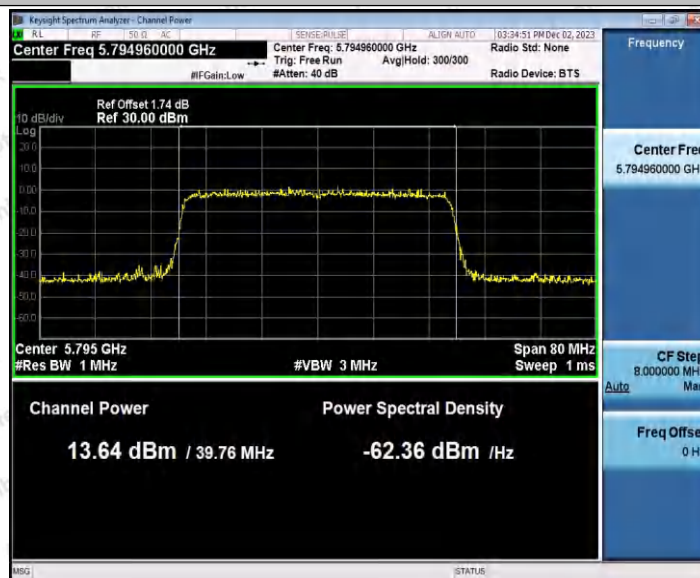

11AX40SISO_Ant1_5795

Shenzhen Anbotek Compliance Laboratory Limited

Address: 1/F., Building D, Sogood Science and Technology Park, Sanwei Community, Hangcheng Street, Bao'an District, Shenzhen, Guangdong, China.
Tel: (86) 0755-26066440 Fax: (86) 0755-26014772 Email: service@anbotek.com

Hotline: 400-003-0500
www.anbotek.com.cn