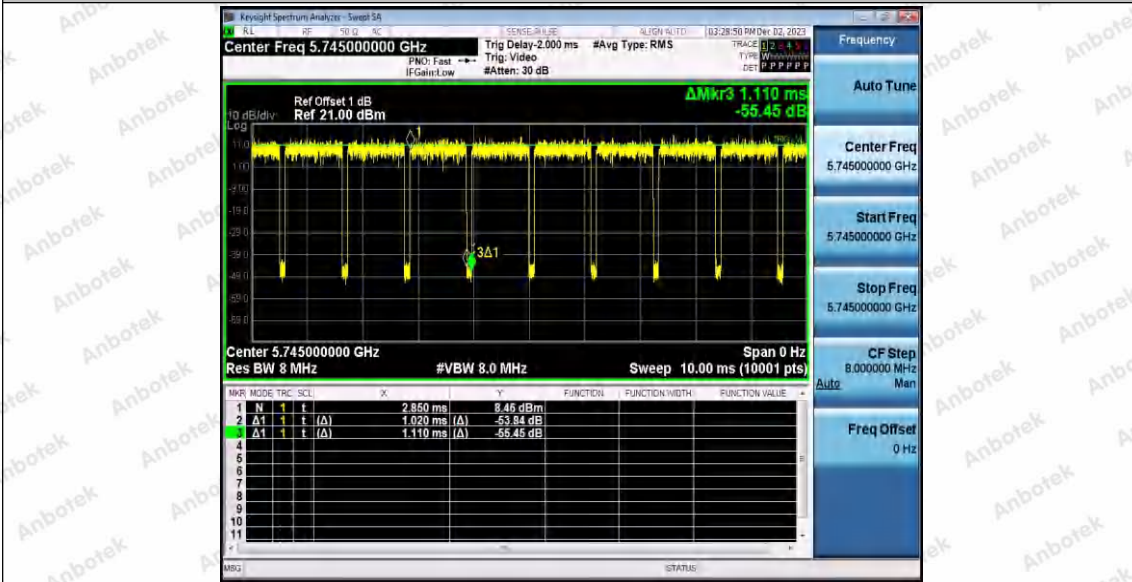

11AX20SISO_Ant1_5745