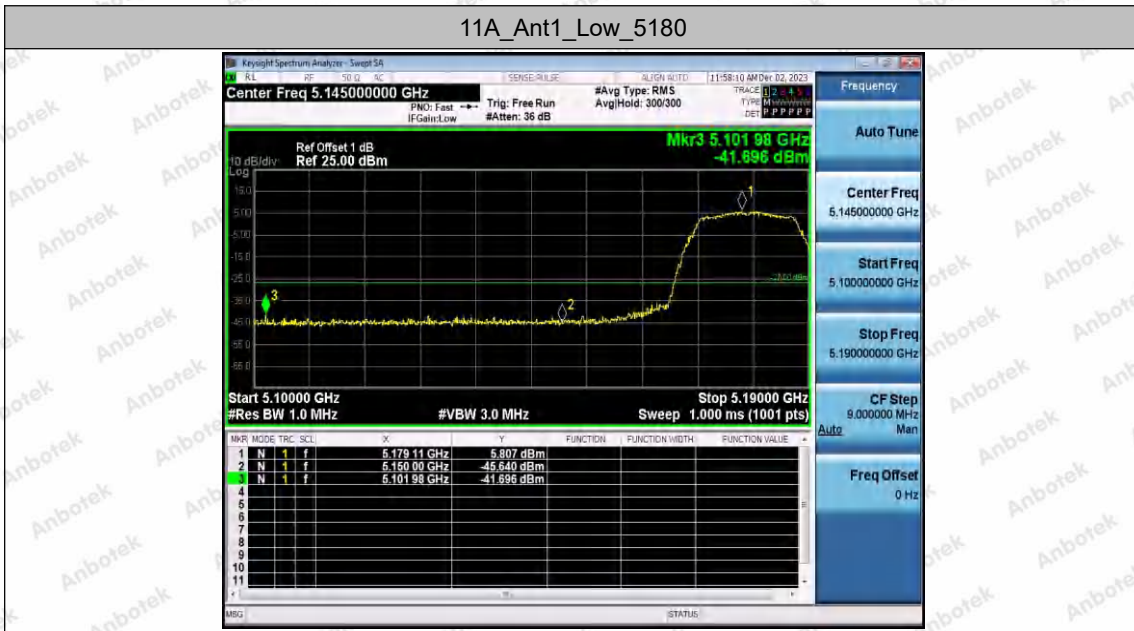

Test Graphs B1/2/3

Shenzhen Anbotek Compliance Laboratory Limited

Address: 1/F., Building D, Sogood Science and Technology Park, Sanwei Community, Hangcheng Street, Bao'an District, Shenzhen, Guangdong, China.
Tel: (86) 0755-26066440 Fax: (86) 0755-26014772 Email: service@anbotek.com

Hotline
400-003-0500
www.anbotek.com.cn