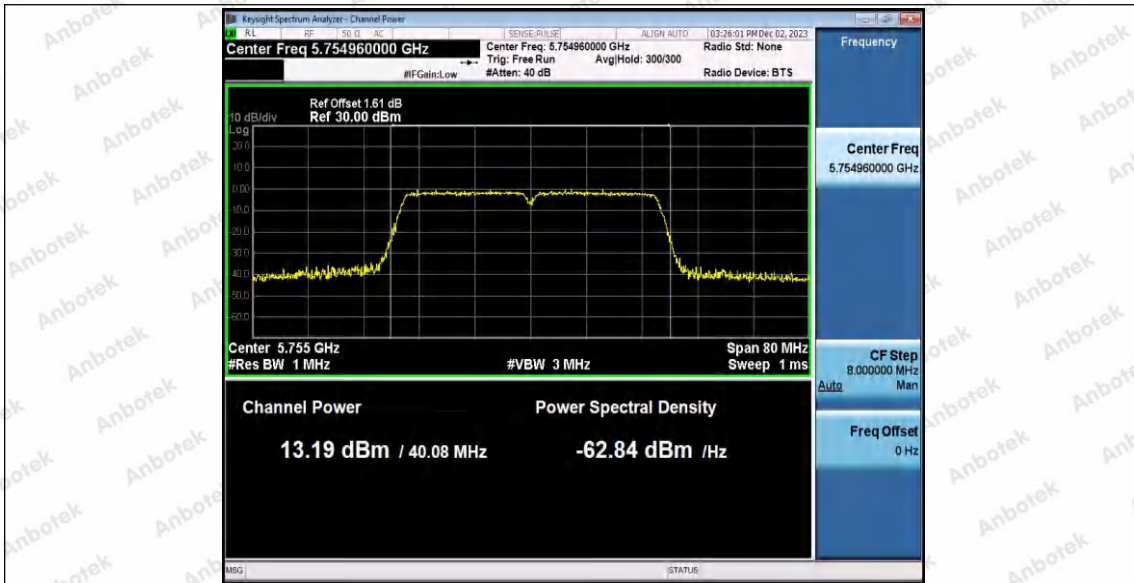

Shenzhen Anbotek Compliance Laboratory Limited

Address: 1/F., Building D, Sogood Science and Technology Park, Sanwei Community, Hangcheng Street, Bao'an District, Shenzhen, Guangdong, China.
Tel: (86) 0755-26066440 Fax: (86) 0755-26014772 Email: service@anbotek.com

Hotline
400-003-0500
www.anbotek.com.cn