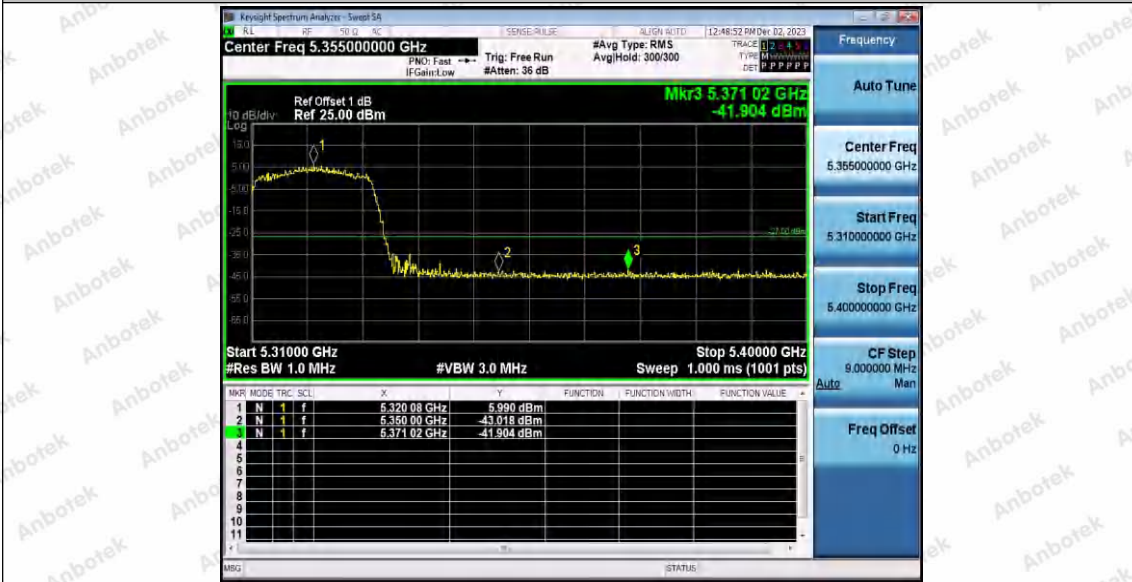

11AX20SISO_Ant1_High_5320