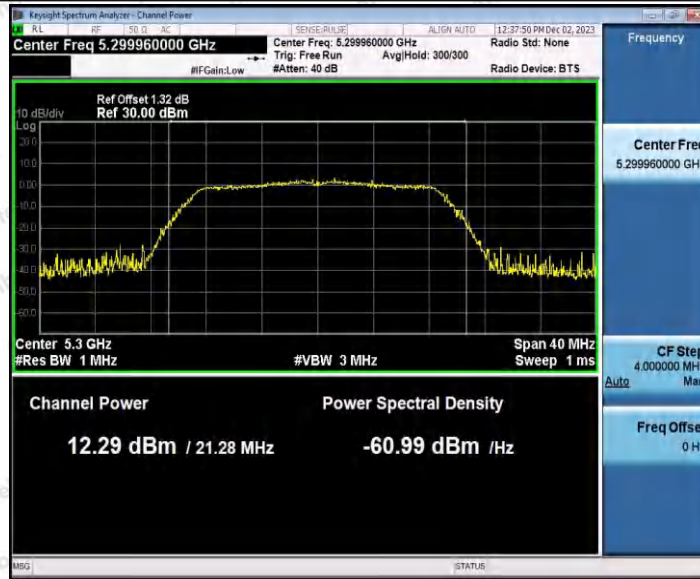

Shenzhen Anbotek Compliance Laboratory Limited

Address: 1/F., Building D, Sogood Science and Technology Park, Sanwei Community, Hangcheng Street, Bao'an District, Shenzhen, Guangdong, China.
Tel: (86) 0755-26066440 Fax: (86) 0755-26014772 Email: service@anbotek.com

Hotline: 400-003-0500
www.anbotek.com.cn