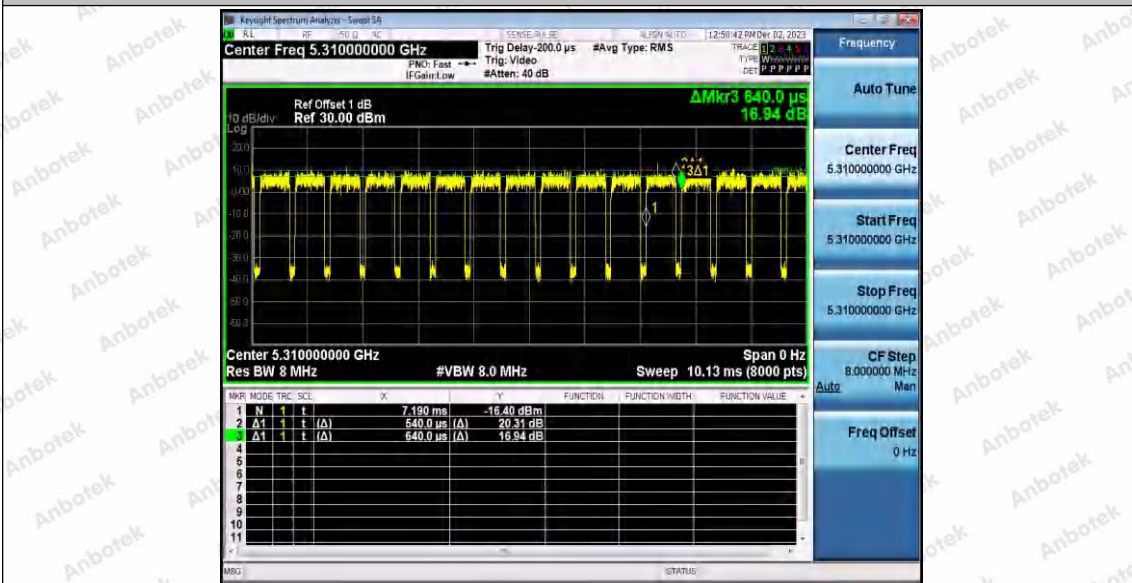

Hotline 400-003-0500
 www.anbotek.com.cn

11AX40SISO_Ant1_5270

11AX40SISO_Ant1_5310

Shenzhen Anbotek Compliance Laboratory Limited

Address: 1/F., Building D, Sogood Science and Technology Park, Sanwei Community, Hangcheng Street, Bao'an District, Shenzhen, Guangdong, China.
 Tel: (86) 0755-26066440 Fax: (86) 0755-26014772 Email: service@anbotek.com