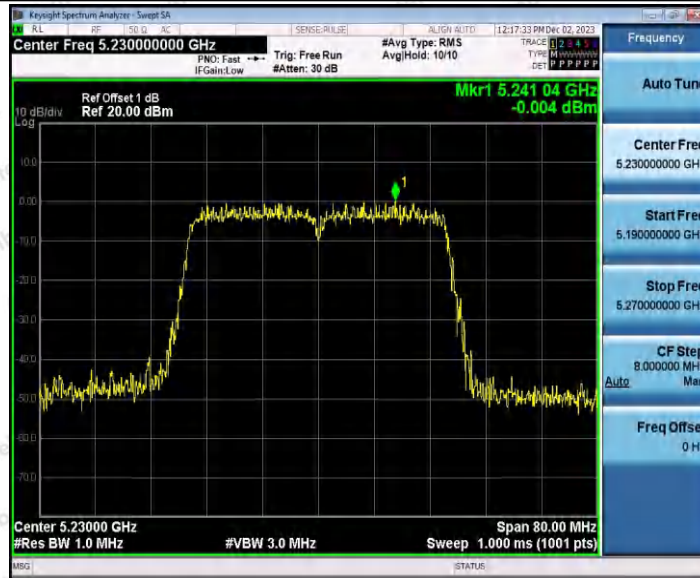

11AC40SISO_Ant1_5230