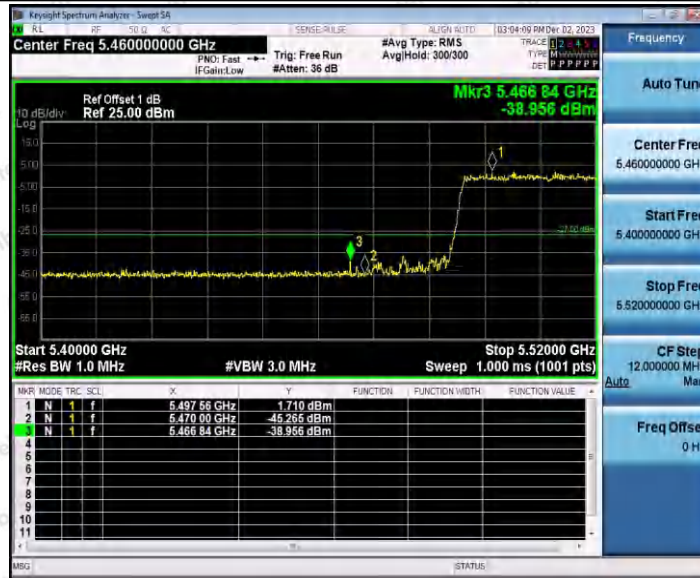

11AX40SISO_Ant1_Low_5510