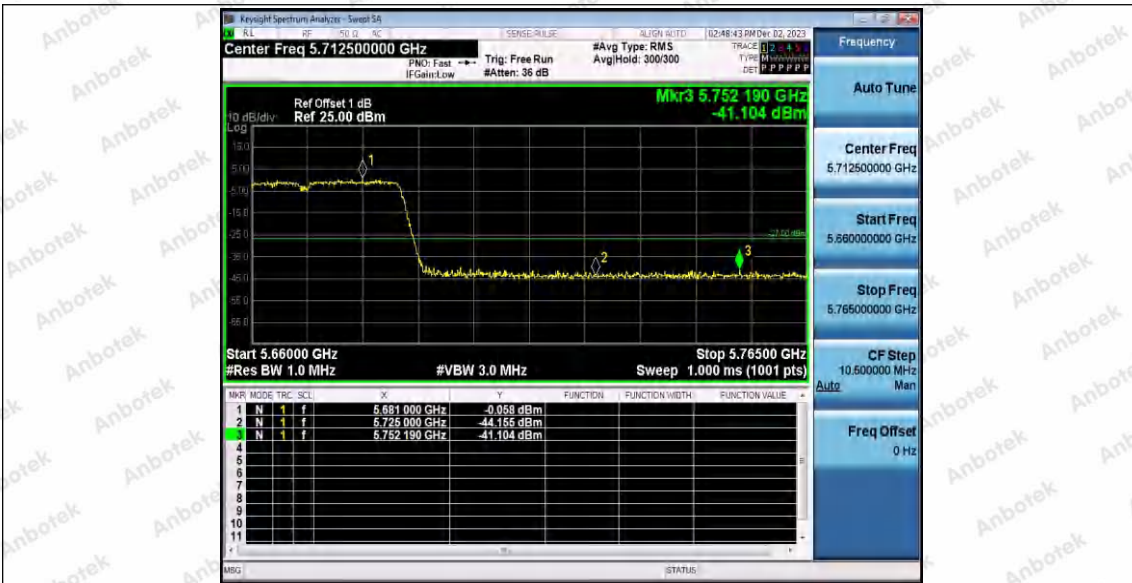

Shenzhen Anbotek Compliance Laboratory Limited

Address: 1/F., Building D, Sogood Science and Technology Park, Sanwei Community, Hangcheng Street, Bao'an District, Shenzhen, Guangdong, China.
Tel: (86) 0755-26066440 Fax: (86) 0755-26014772 Email: service@anbotek.com

Hotline 400-003-0500
www.anbotek.com.cn