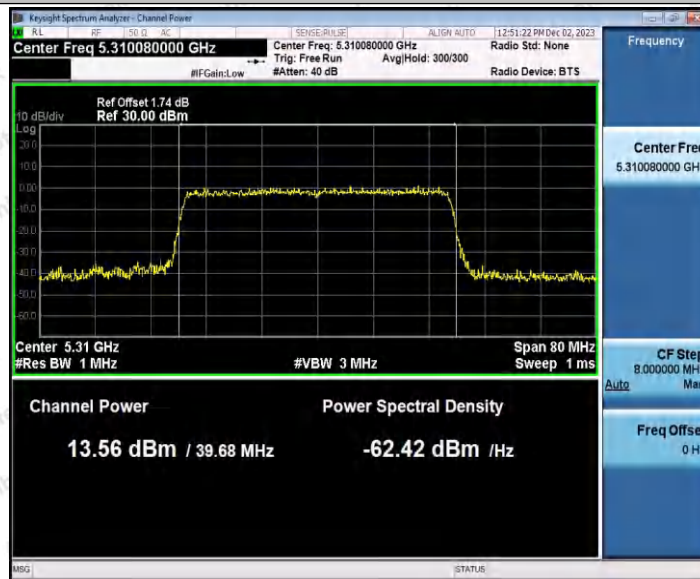

11AX40SISO_Ant1_5310

Shenzhen Anbotek Compliance Laboratory Limited

Address: 1/F., Building D, Sogood Science and Technology Park, Sanwei Community, Hangcheng Street, Bao'an District, Shenzhen, Guangdong, China.
Tel: (86) 0755-26066440 Fax: (86) 0755-26014772 Email: service@anbotek.com

Hotline
400-003-0500
www.anbotek.com.cn