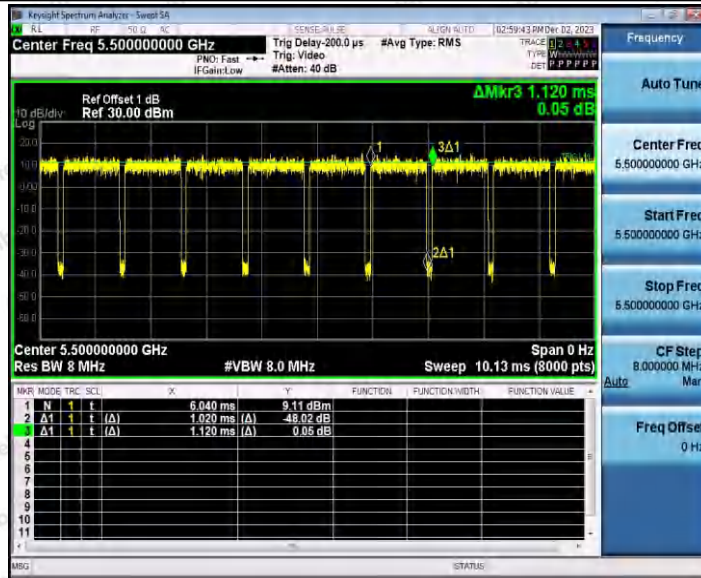

11AX20SISO_Ant1_5500

11AX20SISO_Ant1_5600

11AX20SISO_Ant1_5700

Shenzhen Anbotek Compliance Laboratory Limited

Address: 1/F., Building D, Sogood Science and Technology Park, Sanwei Community, Hangcheng Street, Bao'an District, Shenzhen, Guangdong, China.
 Tel: (86) 0755-26066440 Fax: (86) 0755-26014772 Email: service@anbotek.com