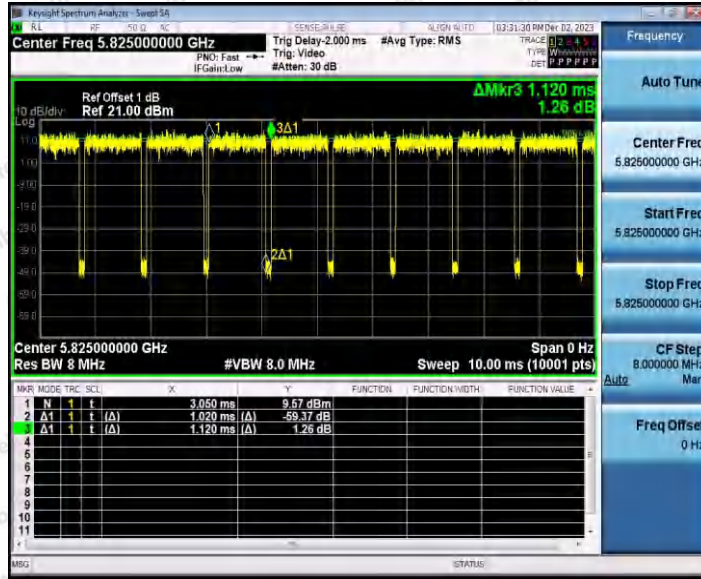

11AX20SISO_Ant1_5825