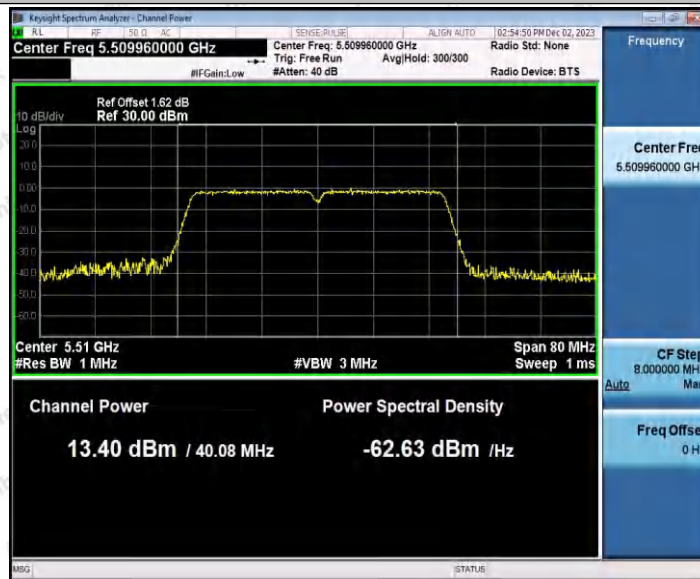

11AC40SISO_Ant1_5510

Shenzhen Anbotek Compliance Laboratory Limited

Address: 1/F., Building D, Sogood Science and Technology Park, Sanwei Community, Hangcheng Street, Bao'an District, Shenzhen, Guangdong, China.
Tel: (86) 0755-26066440 Fax: (86) 0755-26014772 Email: service@anbotek.com

Hotline: 400-003-0500
www.anbotek.com.cn