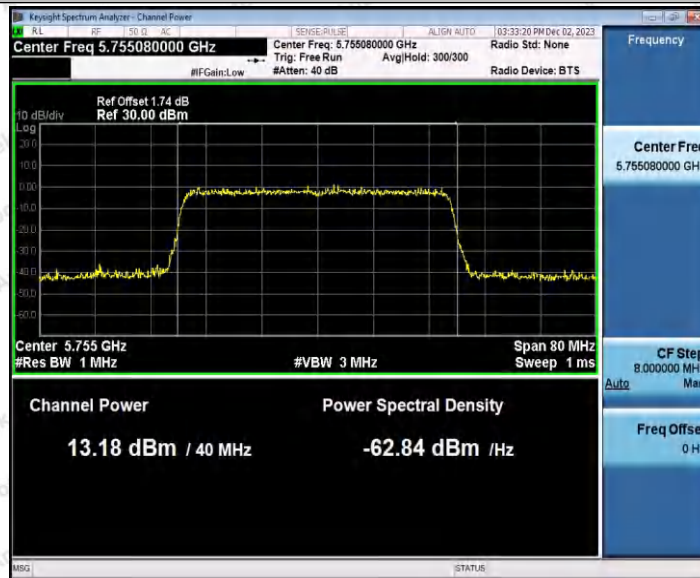

11AX40SISO_Ant1_5755