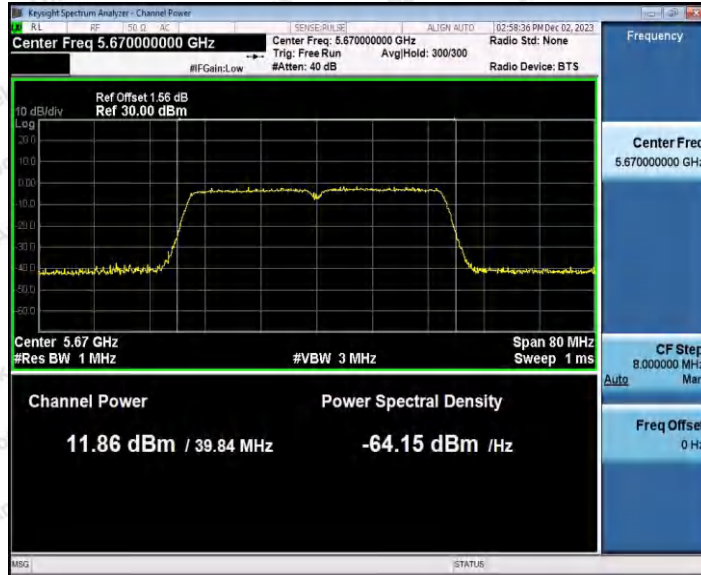

11AC40SISO_Ant1_5670

11AC40SISO_Ant1_5755

Shenzhen Anbotek Compliance Laboratory Limited

Address: 1/F., Building D, Sogood Science and Technology Park, Sanwei Community, Hangcheng Street, Bao'an District, Shenzhen, Guangdong, China.
Tel: (86) 0755-26066440 Fax: (86) 0755-26014772 Email: service@anbotek.com

Hotline: 400-003-0500
www.anbotek.com.cn