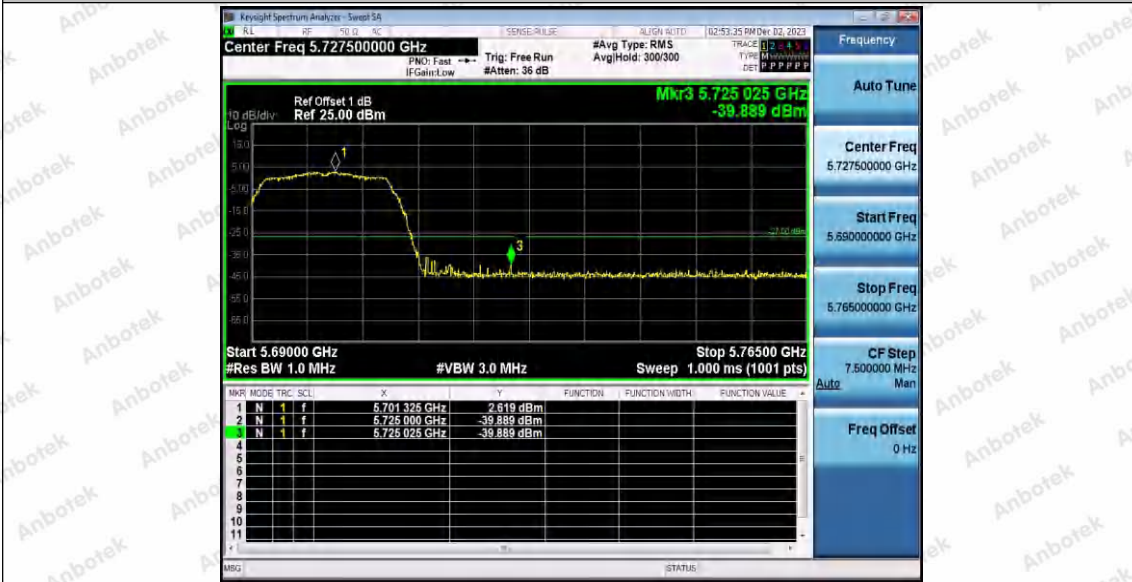

11AC20SISO_Ant1_High_5700