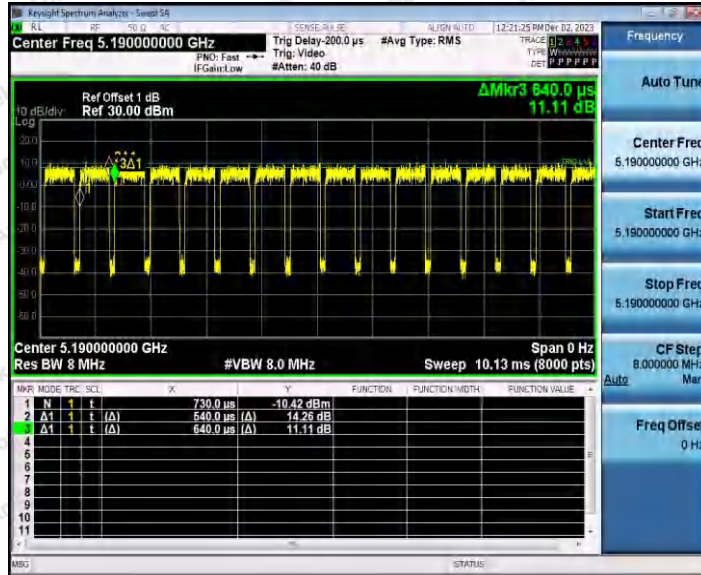

11AX40SISO_Ant1_5190

11AX40SISO_Ant1_5230

Shenzhen Anbotek Compliance Laboratory Limited

Address: 1/F., Building D, Sogood Science and Technology Park, Sanwei Community, Hangcheng Street, Bao'an District, Shenzhen, Guangdong, China.
Tel: (86) 0755-26066440 Fax: (86) 0755-26014772 Email: service@anbotek.com

Hotline 400-003-0500
www.anbotek.com.cn