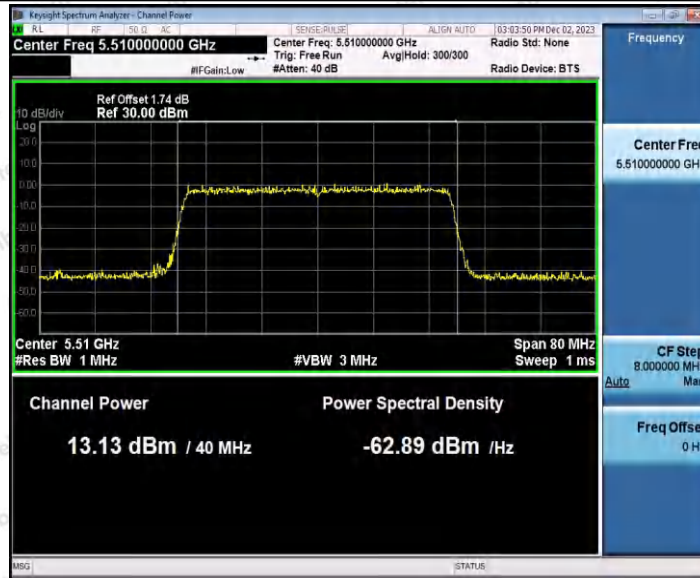

11AX40SISO_Ant1_5510