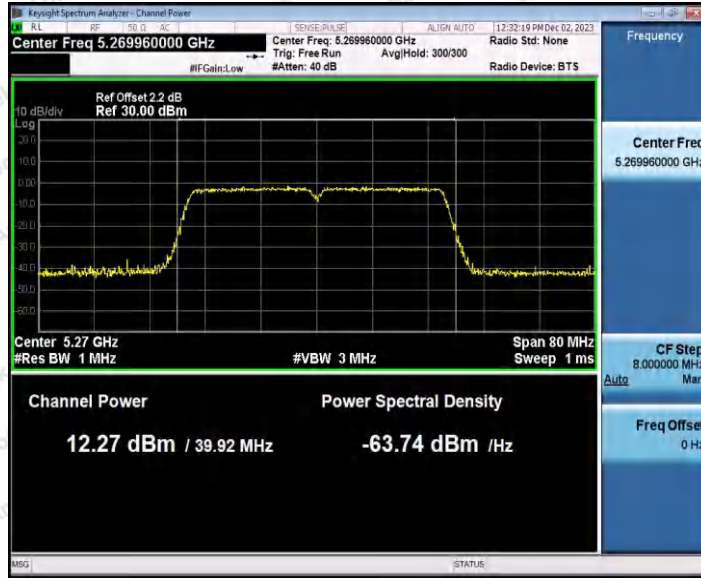

11N40SISO_Ant1_5270

11N40SISO_Ant1_5310

Shenzhen Anbotek Compliance Laboratory Limited

Address: 1/F., Building D, Sogood Science and Technology Park, Sanwei Community, Hangcheng Street, Bao'an District, Shenzhen, Guangdong, China.
Tel: (86) 0755-26066440 Fax: (86) 0755-26014772 Email: service@anbotek.com

Hotline: 400-003-0500
www.anbotek.com.cn