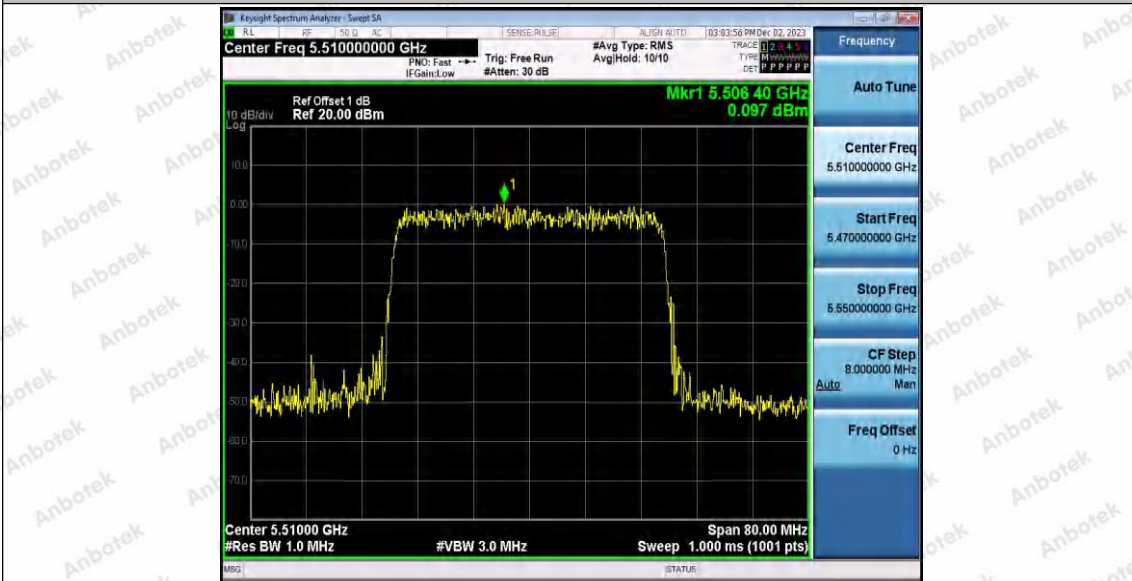

11AX40SISO_Ant1_5510

Shenzhen Anbotek Compliance Laboratory Limited

Address: 1/F., Building D, Sogood Science and Technology Park, Sanwei Community, Hangcheng Street, Bao'an District, Shenzhen, Guangdong, China.
Tel: (86) 0755-26066440 Fax: (86) 0755-26014772 Email: service@anbotek.com

Hotline 400-003-0500
www.anbotek.com.cn