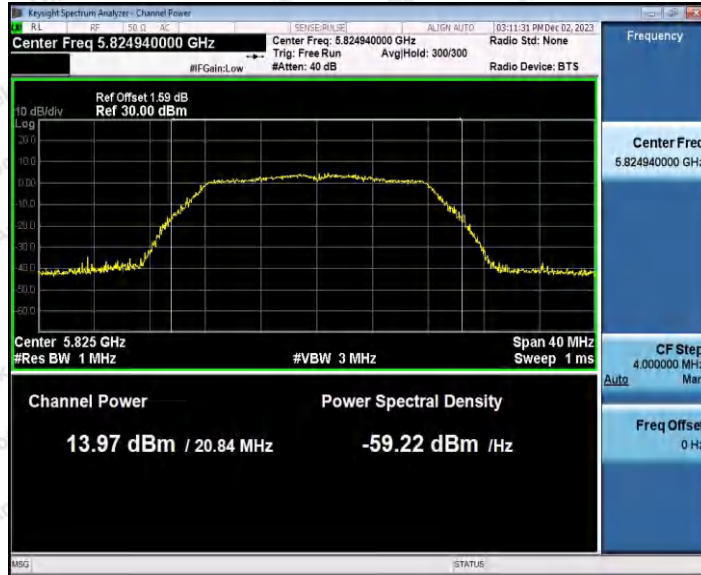

11A_Ant1_5825

11N20SISO_Ant1_5180

Shenzhen Anbotek Compliance Laboratory Limited

Address: 1/F., Building D, Sogood Science and Technology Park, Sanwei Community, Hangcheng Street, Bao'an District, Shenzhen, Guangdong, China.
Tel: (86) 0755-26066440 Fax: (86) 0755-26014772 Email: service@anbotek.com

Hotline: 400-003-0500
www.anbotek.com.cn