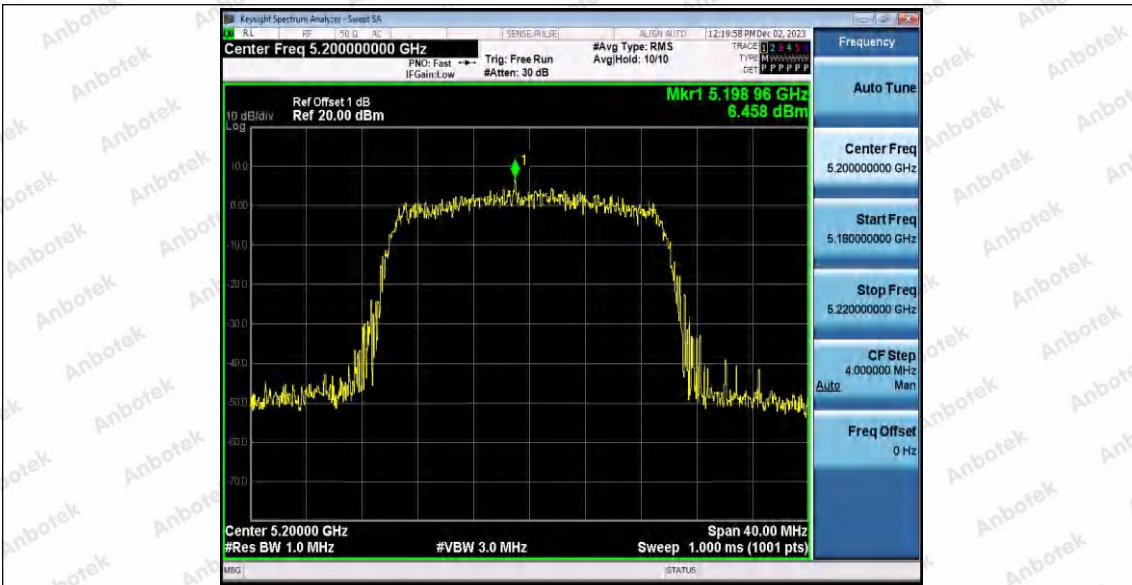

Shenzhen Anbotek Compliance Laboratory Limited

Address: 1/F., Building D, Sogood Science and Technology Park, Sanwei Community, Hangcheng Street, Bao'an District, Shenzhen, Guangdong, China.
Tel: (86) 0755-26066440 Fax: (86) 0755-26014772 Email: service@anbotek.com

Hotline 400-003-0500
www.anbotek.com.cn