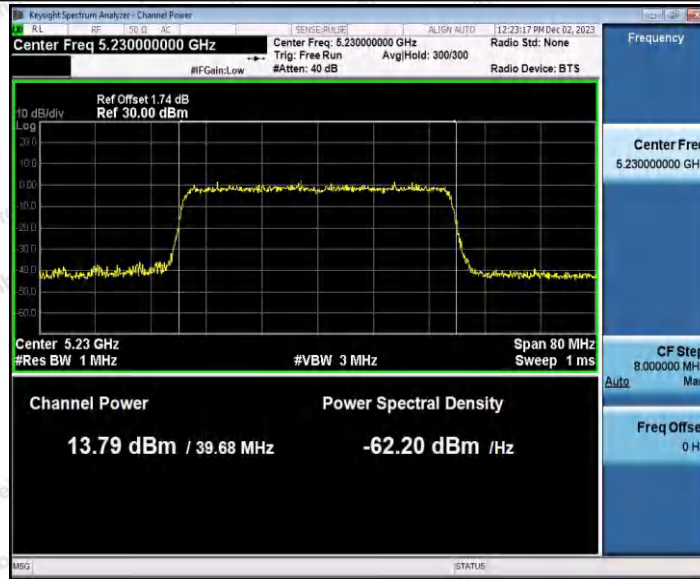

Shenzhen Anbotek Compliance Laboratory Limited

Address: 1/F., Building D, Sogood Science and Technology Park, Sanwei Community, Hangcheng Street, Bao'an District, Shenzhen, Guangdong, China.
Tel: (86) 0755-26066440 Fax: (86) 0755-26014772 Email: service@anbotek.com

Hotline
400-003-0500
www.anbotek.com.cn