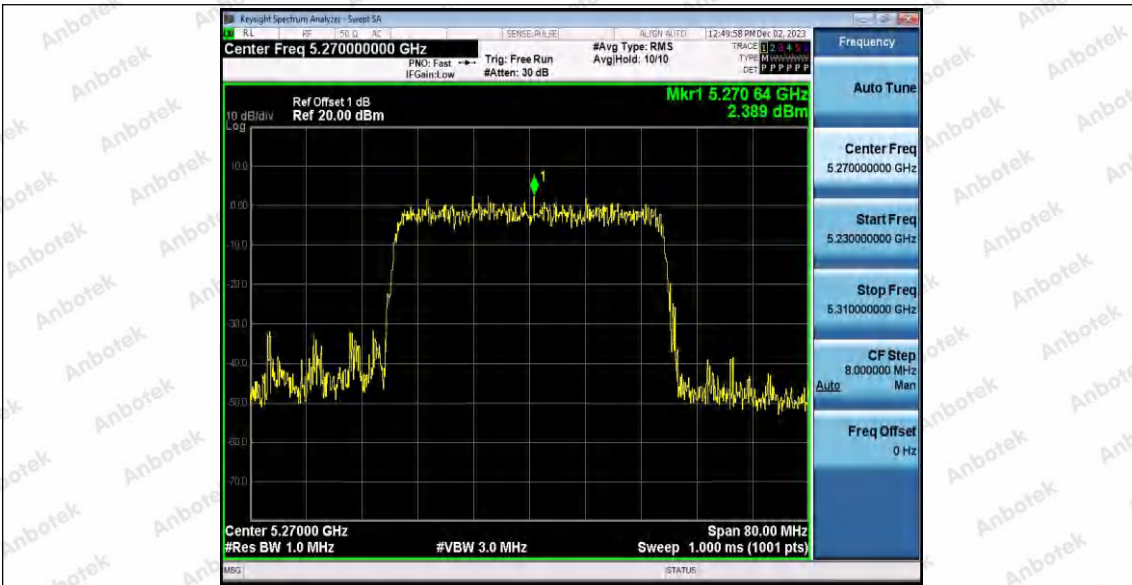

Shenzhen Anbotek Compliance Laboratory Limited

Address: 1/F., Building D, Sogood Science and Technology Park, Sanwei Community, Hangcheng Street, Bao'an District, Shenzhen, Guangdong, China.
Tel: (86) 0755-26066440 Fax: (86) 0755-26014772 Email: service@anbotek.com

Hotline 400-003-0500
www.anbotek.com.cn