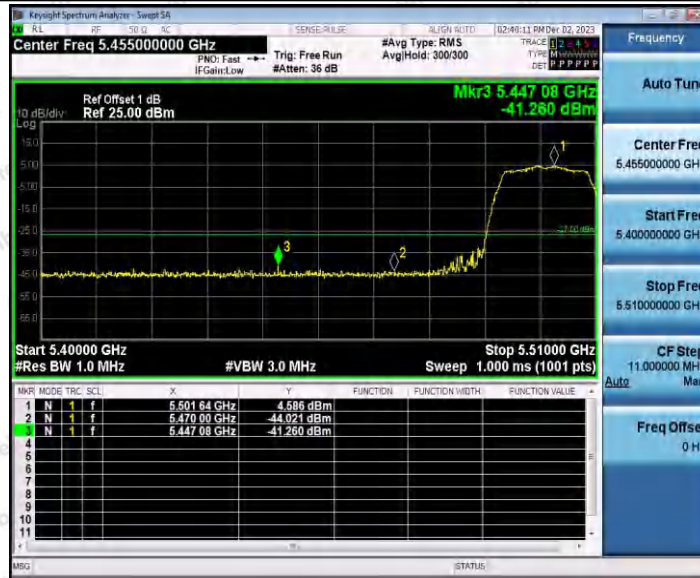

11N20SISO_Ant1_Low_5500