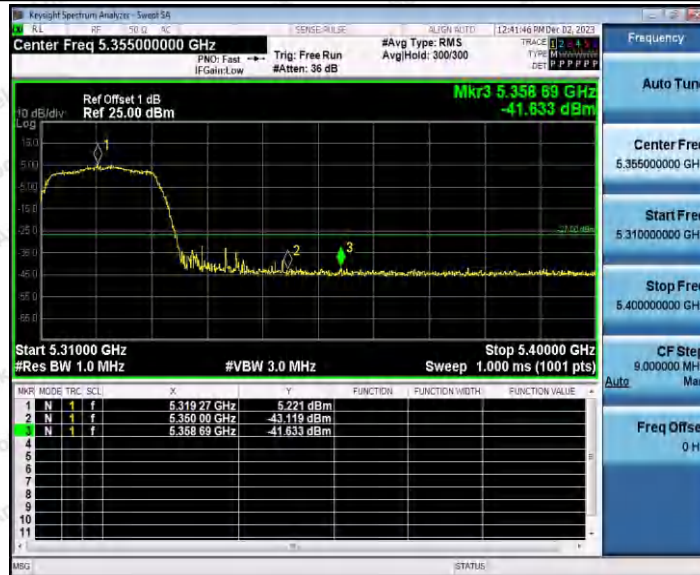

11AC20SISO_Ant1_High_5320

11AC20SISO_Ant1_Low_5500

Shenzhen Anbotek Compliance Laboratory Limited

Address: 1/F., Building D, Sogood Science and Technology Park, Sanwei Community, Hangcheng Street, Bao'an District, Shenzhen, Guangdong, China.
Tel: (86) 0755-26066440 Fax: (86) 0755-26014772 Email: service@anbotek.com

Hotline
400-003-0500
www.anbotek.com.cn