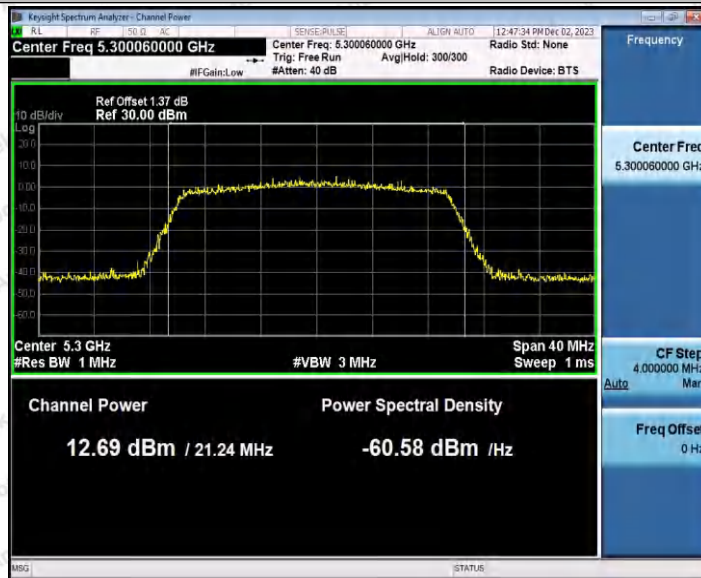

11AX20SISO_Ant1_5300