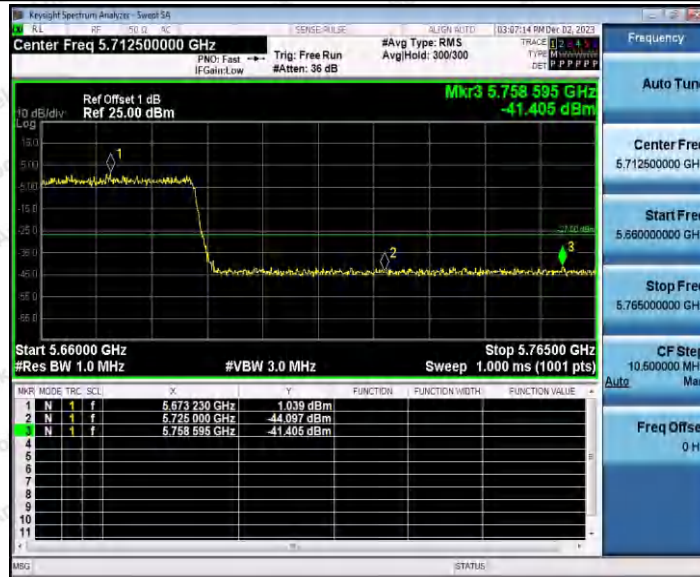

11AX40SISO_Ant1_High_5670

Shenzhen Anbotek Compliance Laboratory Limited

Address: 1/F., Building D, Sogood Science and Technology Park, Sanwei Community, Hangcheng Street, Bao'an District, Shenzhen, Guangdong, China.
Tel: (86) 0755-26066440 Fax: (86) 0755-26014772 Email: service@anbotek.com

Hotline
400-003-0500
www.anbotek.com.cn