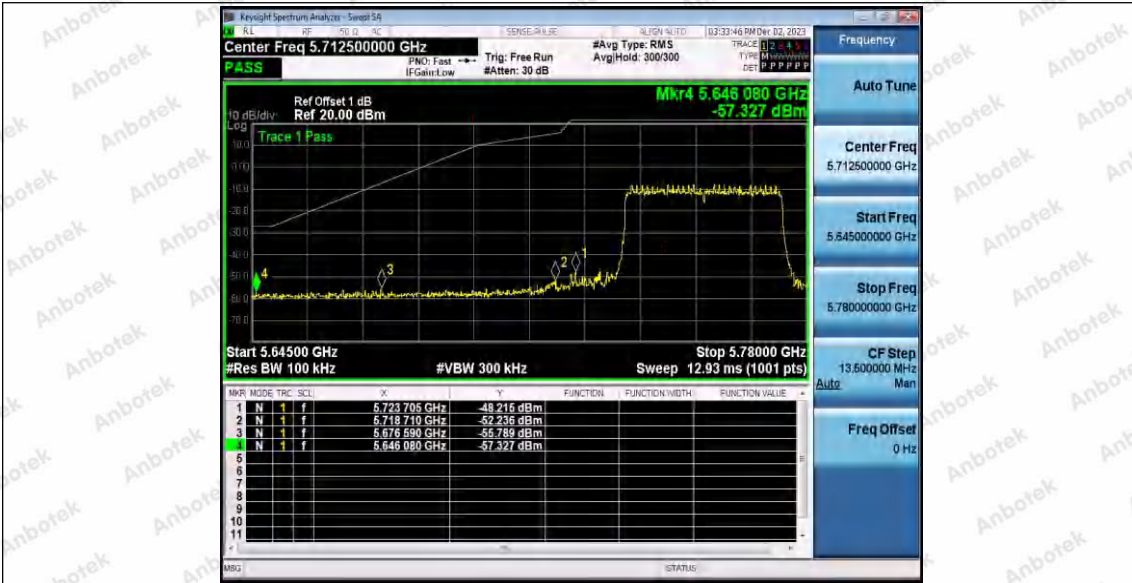

---End---

Shenzhen Anbotek Compliance Laboratory Limited

Address: 1/F., Building D, Sogood Science and Technology Park, Sanwei Community, Hangcheng Street, Bao'an District, Shenzhen, Guangdong, China.
Tel: (86) 0755-26066440 Fax: (86) 0755-26014772 Email: service@anbotek.com

Hotline 400-003-0500
www.anbotek.com.cn