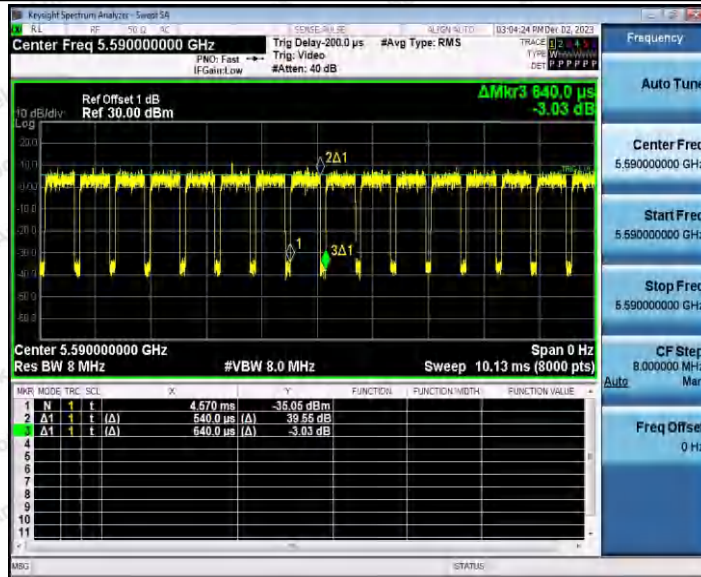

11AX40SISO_Ant1_5590

11AX40SISO_Ant1_5670

Shenzhen Anbotek Compliance Laboratory Limited

Address: 1/F., Building D, Sogood Science and Technology Park, Sanwei Community, Hangcheng Street, Bao'an District, Shenzhen, Guangdong, China.
Tel: (86) 0755-26066440 Fax: (86) 0755-26014772 Email: service@anbotek.com

Hotline: 400-003-0500
www.anbotek.com.cn