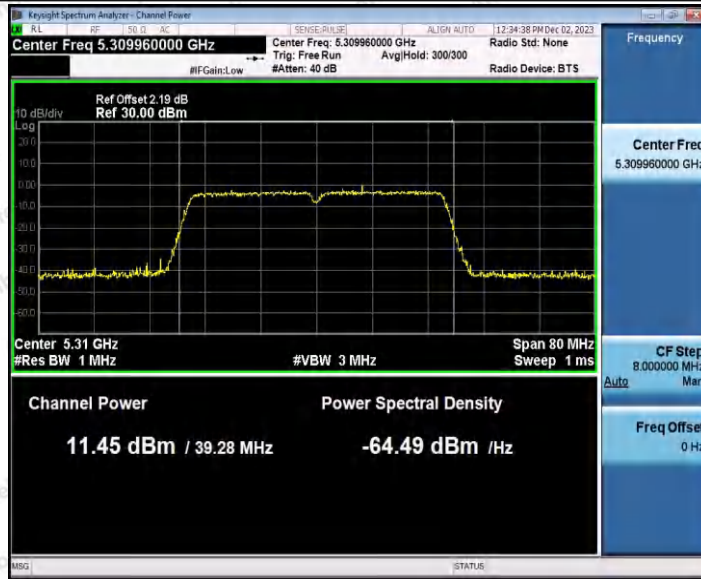

Shenzhen Anbotek Compliance Laboratory Limited

Address: 1/F., Building D, Sogood Science and Technology Park, Sanwei Community, Hangcheng Street, Bao'an District, Shenzhen, Guangdong, China.
Tel: (86) 0755-26066440 Fax: (86) 0755-26014772 Email: service@anbotek.com

Hotline
400-003-0500
www.anbotek.com.cn