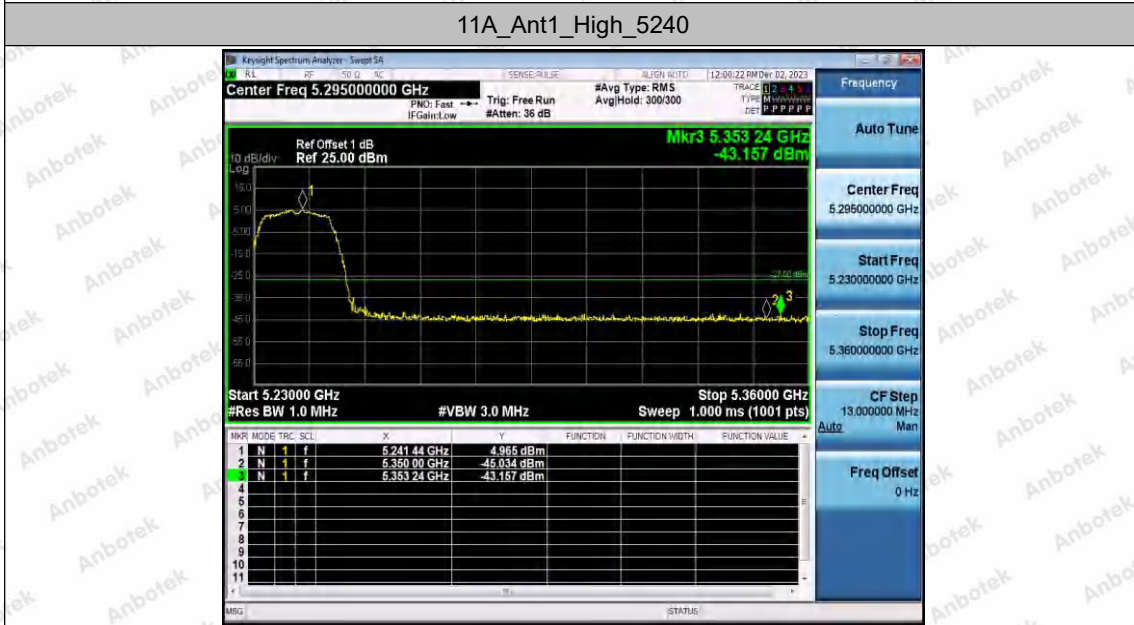

Test Graphs B1/2/3

Shenzhen Anbotek Compliance Laboratory Limited

Address: 1/F., Building D, Sogood Science and Technology Park, Sanwei Community, Hangcheng Street, Bao'an District, Shenzhen, Guangdong, China.
Tel: (86) 0755-26066440 Fax: (86) 0755-26014772 Email: service@anbotek.com

Hotline
400-003-0500
www.anbotek.com.cn