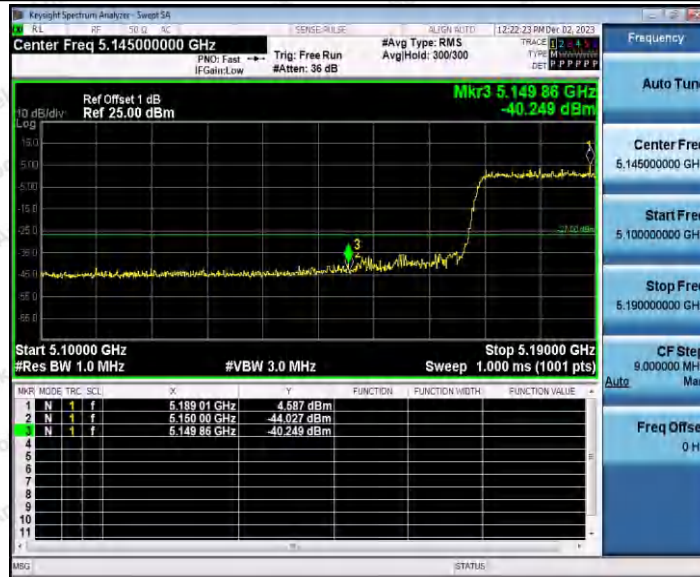

11AX40SISO_Ant1_Low_5190

11AX40SISO_Ant1_High_5230

Shenzhen Anbotek Compliance Laboratory Limited

Address: 1/F., Building D, Sogood Science and Technology Park, Sanwei Community, Hangcheng Street, Bao'an District, Shenzhen, Guangdong, China.
Tel: (86) 0755-26066440 Fax: (86) 0755-26014772 Email: service@anbotek.com

Hotline 400-003-0500
www.anbotek.com.cn