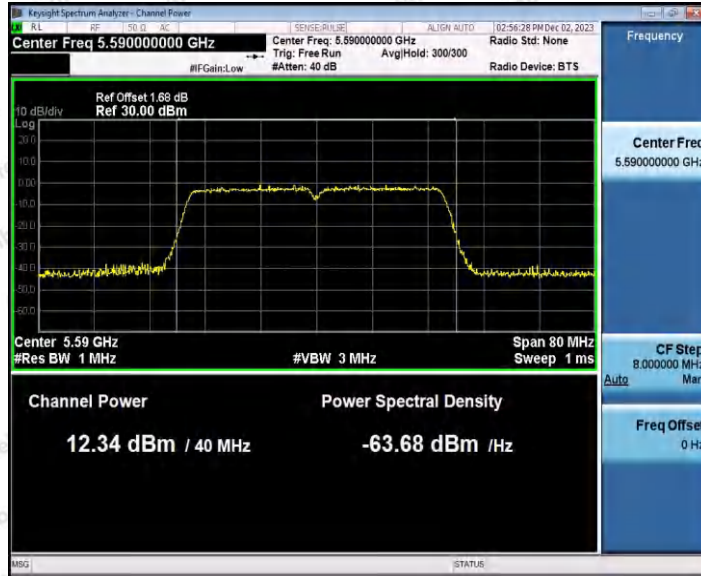

11AC40SISO_Ant1_5590