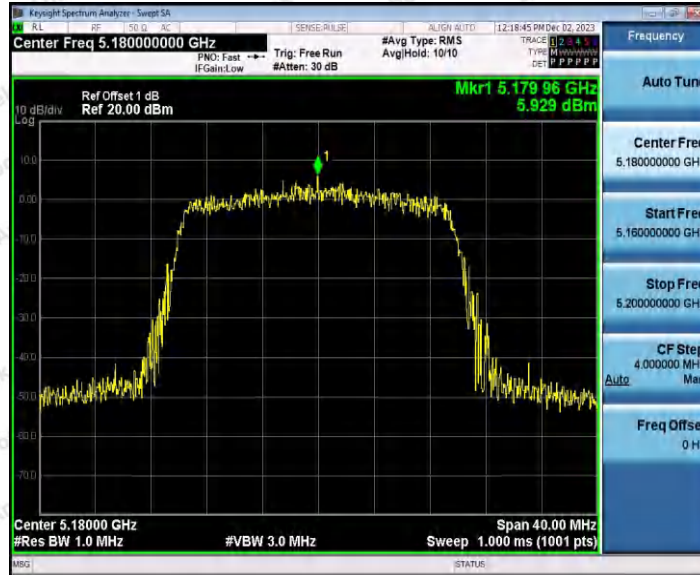

11AX20SISO_Ant1_5180

11AX20SISO_Ant1_5200

Shenzhen Anbotek Compliance Laboratory Limited

Address: 1/F., Building D, Sogood Science and Technology Park, Sanwei Community, Hangcheng Street, Bao'an District, Shenzhen, Guangdong, China.
Tel: (86) 0755-26066440 Fax: (86) 0755-26014772 Email: service@anbotek.com

Hotline
400-003-0500
www.anbotek.com.cn