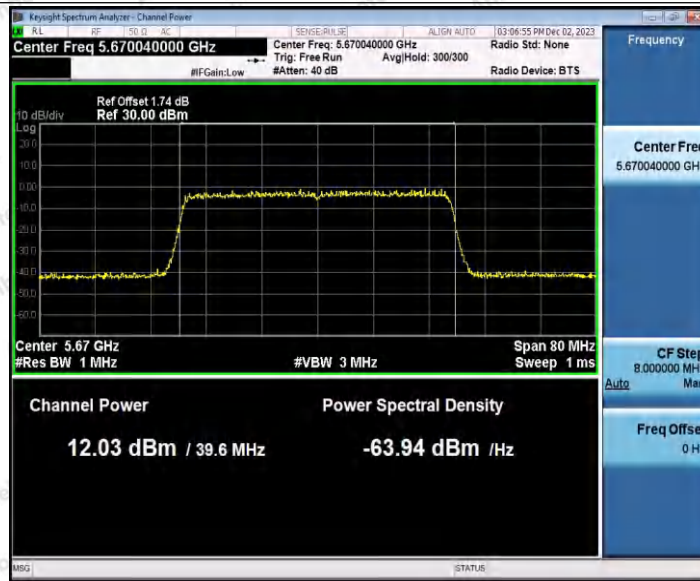

Shenzhen Anbotek Compliance Laboratory Limited

Address: 1/F., Building D, Sogood Science and Technology Park, Sanwei Community, Hangcheng Street, Bao'an District, Shenzhen, Guangdong, China.
Tel: (86) 0755-26066440 Fax: (86) 0755-26014772 Email: service@anbotek.com

Hotline: 400-003-0500
www.anbotek.com.cn