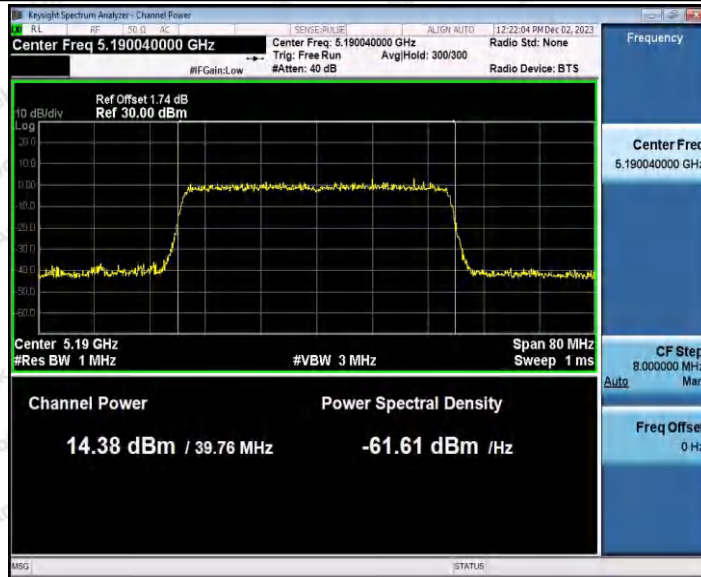

11AX40SISO_Ant1_5190

11AX40SISO_Ant1_5230

Shenzhen Anbotek Compliance Laboratory Limited

Address: 1/F., Building D, Sogood Science and Technology Park, Sanwei Community, Hangcheng Street, Bao'an District, Shenzhen, Guangdong, China.
Tel: (86) 0755-26066440 Fax: (86) 0755-26014772 Email: service@anbotek.com

Hotline
400-003-0500
www.anbotek.com.cn