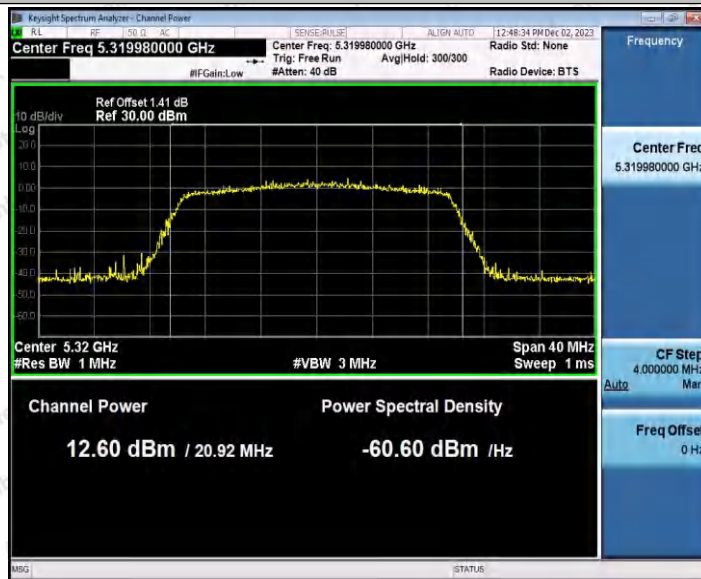

11AX20SISO_Ant1_5320

Shenzhen Anbotek Compliance Laboratory Limited

Address: 1/F., Building D, Sogood Science and Technology Park, Sanwei Community, Hangcheng Street, Bao'an District, Shenzhen, Guangdong, China.
Tel: (86) 0755-26066440 Fax: (86) 0755-26014772 Email: service@anbotek.com

Hotline 400-003-0500
www.anbotek.com.cn