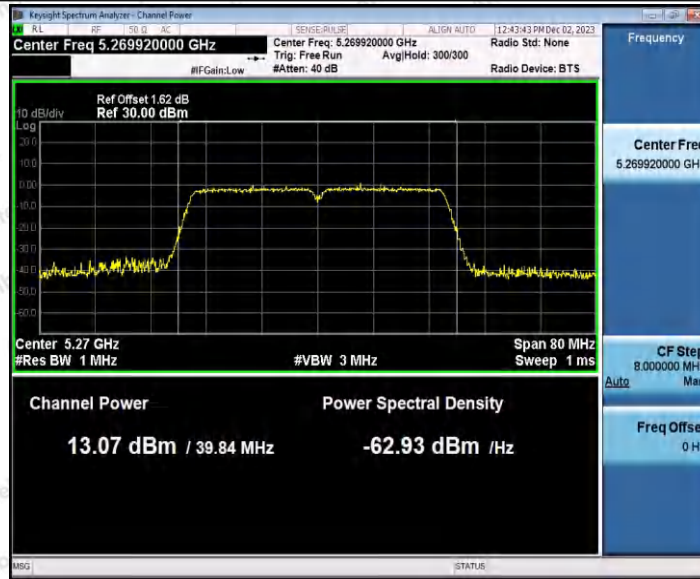

Shenzhen Anbotek Compliance Laboratory Limited

Address: 1/F., Building D, Sogood Science and Technology Park, Sanwei Community, Hangcheng Street, Bao'an District, Shenzhen, Guangdong, China.
Tel: (86) 0755-26066440 Fax: (86) 0755-26014772 Email: service@anbotek.com

Hotline: 400-003-0500
www.anbotek.com.cn