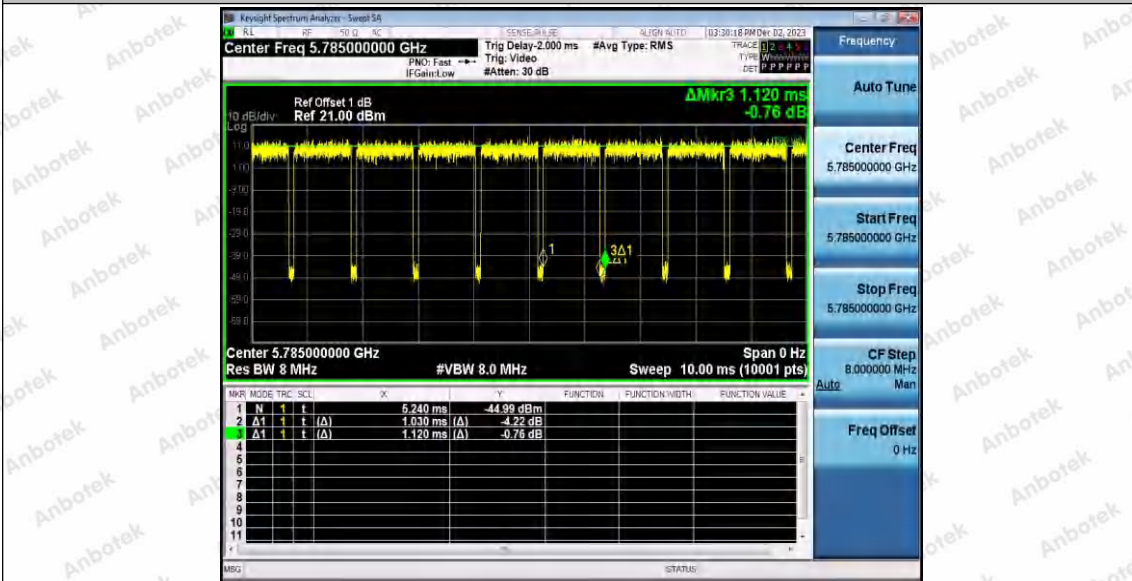

Hotline 400-003-0500
 www.anbotek.com.cn

11AX20SISO_Ant1_5745

11AX20SISO_Ant1_5785

Shenzhen Anbotek Compliance Laboratory Limited

Address: 1/F., Building D, Sogood Science and Technology Park, Sanwei Community, Hangcheng Street, Bao'an District, Shenzhen, Guangdong, China.
Tel: (86) 0755-26066440 Fax: (86) 0755-26014772 Email: service@anbotek.com