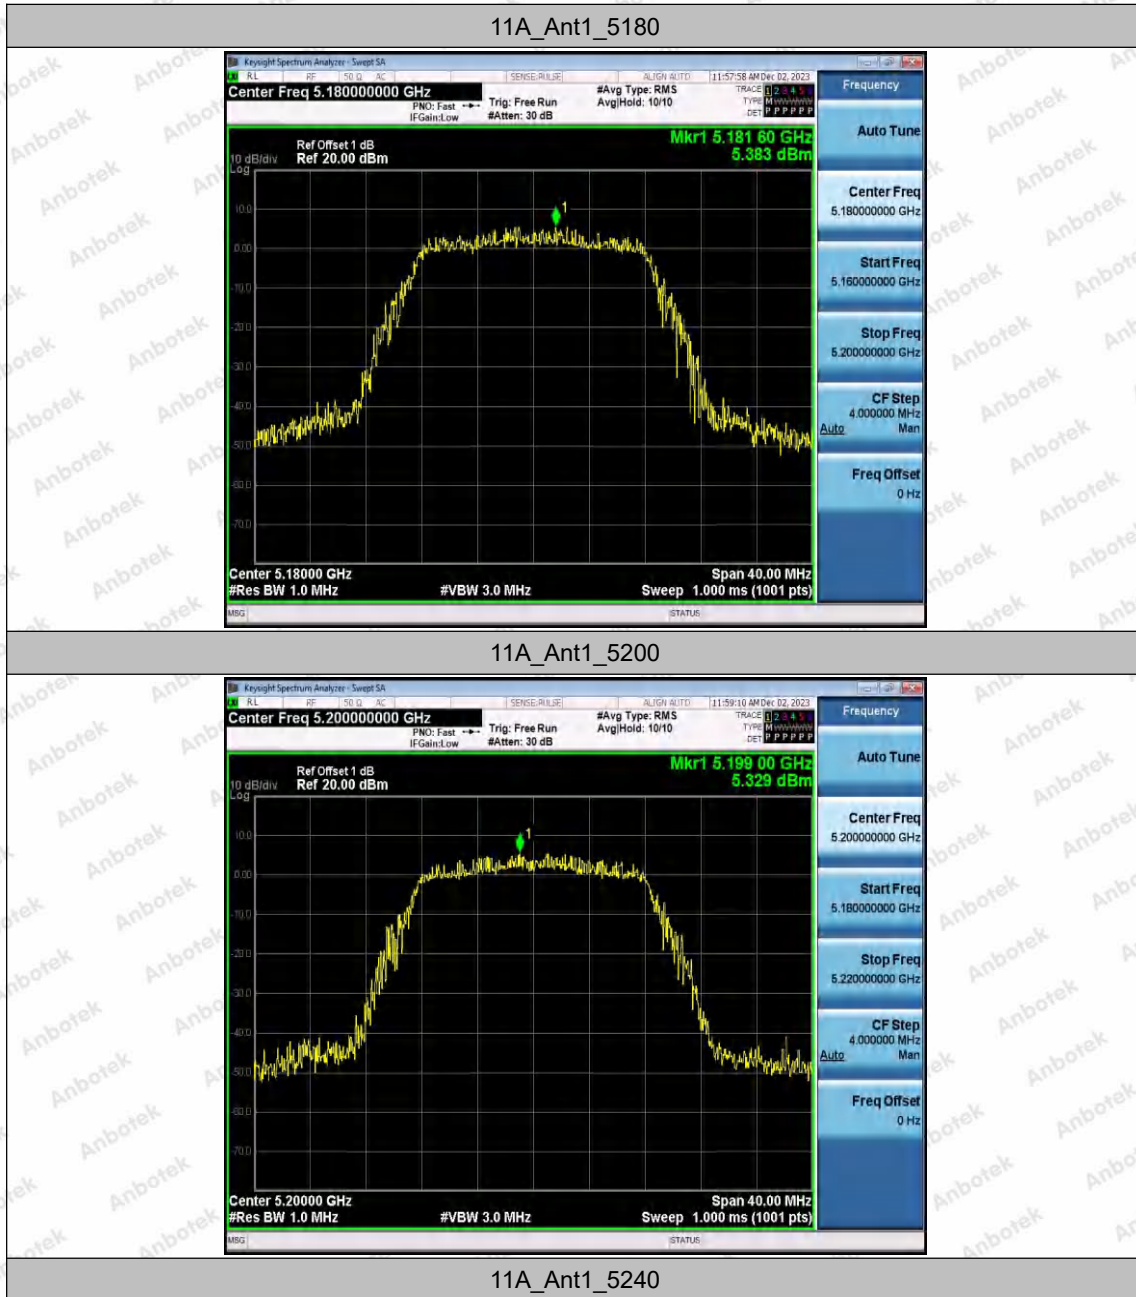

Test Graphs B1/2/3

Shenzhen Anbotek Compliance Laboratory Limited

Address: 1/F., Building D, Sogood Science and Technology Park, Sanwei Community, Hangcheng Street, Bao'an District, Shenzhen, Guangdong, China.
Tel: (86) 0755-26066440 Fax: (86) 0755-26014772 Email: service@anbotek.com

Hotline
400-003-0500
www.anbotek.com.cn