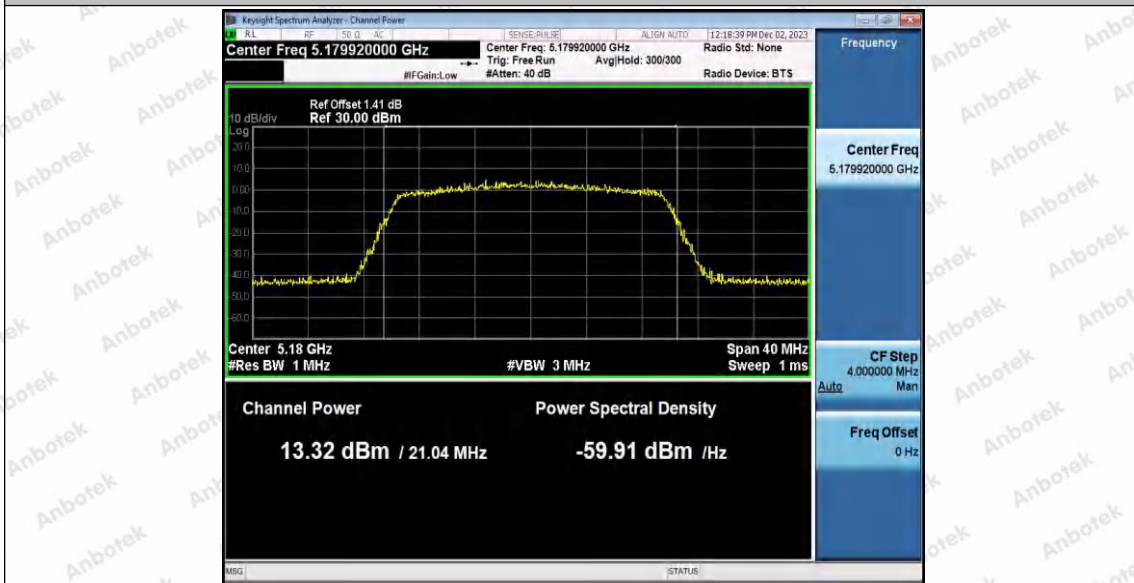

Shenzhen Anbotek Compliance Laboratory Limited

Address: 1/F., Building D, Sogood Science and Technology Park, Sanwei Community, Hangcheng Street, Bao'an District, Shenzhen, Guangdong, China.
Tel: (86) 0755-26066440 Fax: (86) 0755-26014772 Email: service@anbotek.com

Hotline
400-003-0500
www.anbotek.com.cn