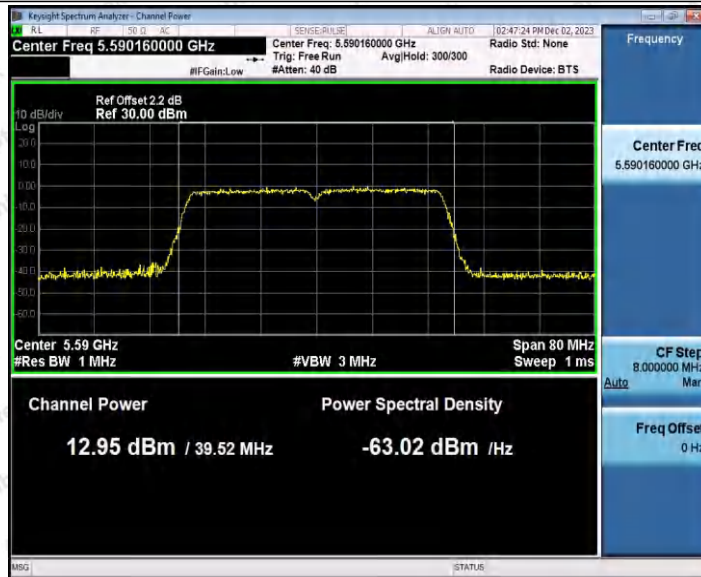

11N40SISO_Ant1_5590

Shenzhen Anbotek Compliance Laboratory Limited

Address: 1/F., Building D, Sogood Science and Technology Park, Sanwei Community, Hangcheng Street, Bao'an District, Shenzhen, Guangdong, China.
Tel: (86) 0755-26066440 Fax: (86) 0755-26014772 Email: service@anbotek.com

Hotline
400-003-0500
www.anbotek.com.cn