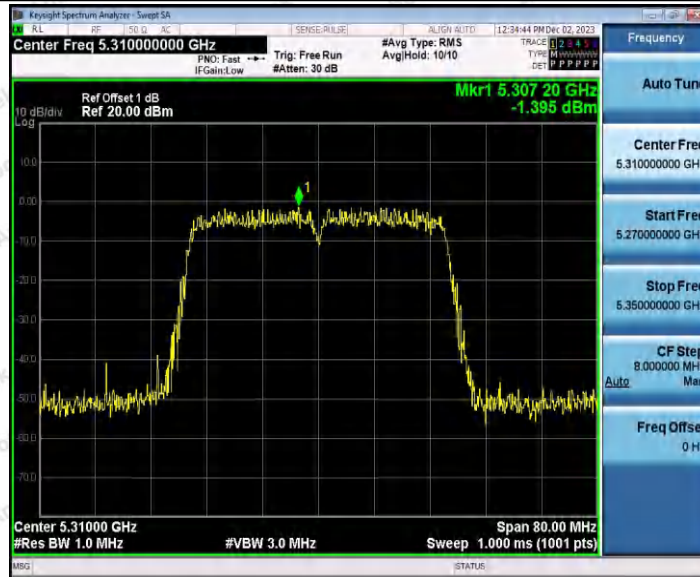

11N40SISO_Ant1_5310

11N40SISO_Ant1_5510

Shenzhen Anbotek Compliance Laboratory Limited

Address: 1/F., Building D, Sogood Science and Technology Park, Sanwei Community, Hangcheng Street, Bao'an District, Shenzhen, Guangdong, China.
Tel: (86) 0755-26066440 Fax: (86) 0755-26014772 Email: service@anbotek.com

Hotline
400-003-0500
www.anbotek.com.cn