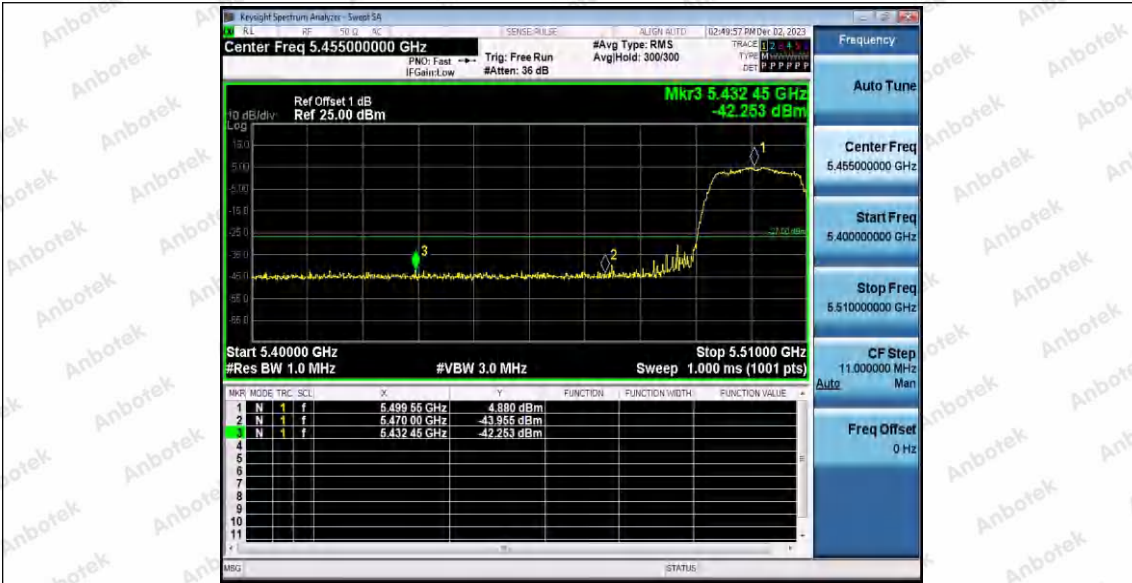

Shenzhen Anbotek Compliance Laboratory Limited

Address: 1/F., Building D, Sogood Science and Technology Park, Sanwei Community, Hangcheng Street, Bao'an District, Shenzhen, Guangdong, China.
Tel: (86) 0755-26066440 Fax: (86) 0755-26014772 Email: service@anbotek.com

Hotline 400-003-0500
www.anbotek.com.cn