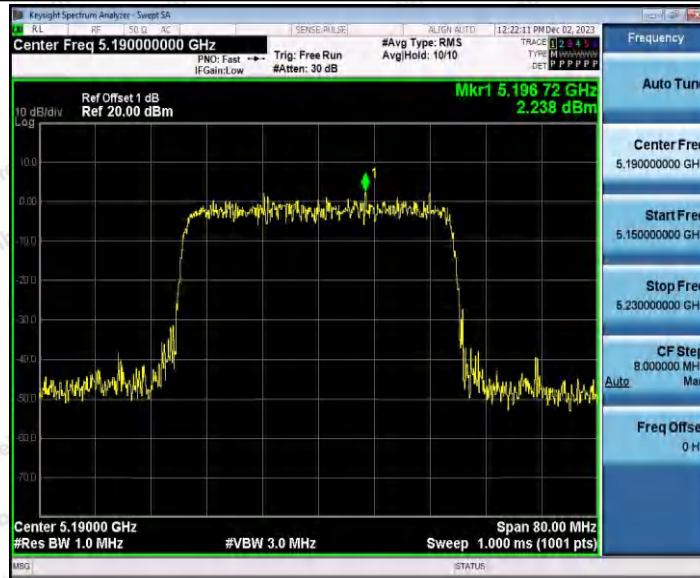

11AX40SISO_Ant1_5190