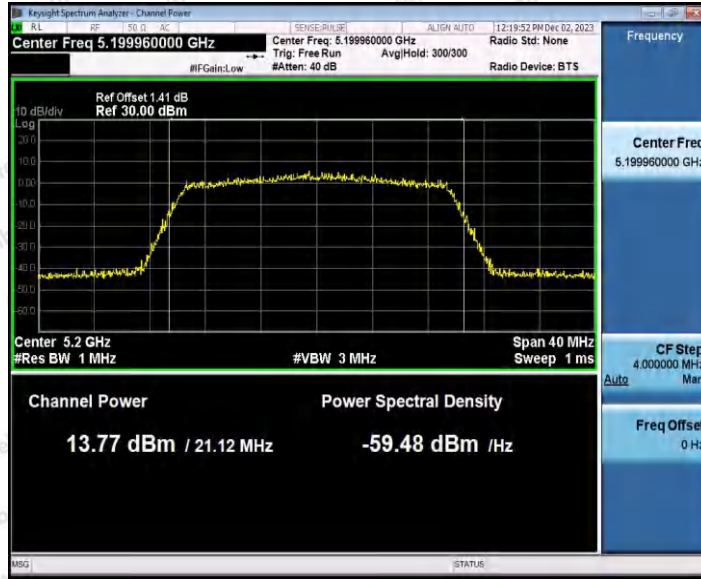

11AX20SISO_Ant1_5200