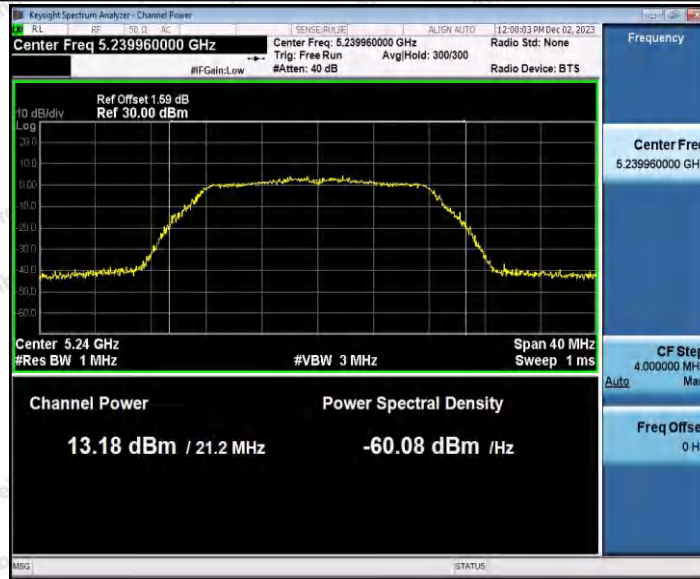

Shenzhen Anbotek Compliance Laboratory Limited

Address: 1/F., Building D, Sogood Science and Technology Park, Sanwei Community, Hangcheng Street, Bao'an District, Shenzhen, Guangdong, China.
Tel: (86) 0755-26066440 Fax: (86) 0755-26014772 Email: service@anbotek.com

Hotline
400-003-0500
www.anbotek.com.cn