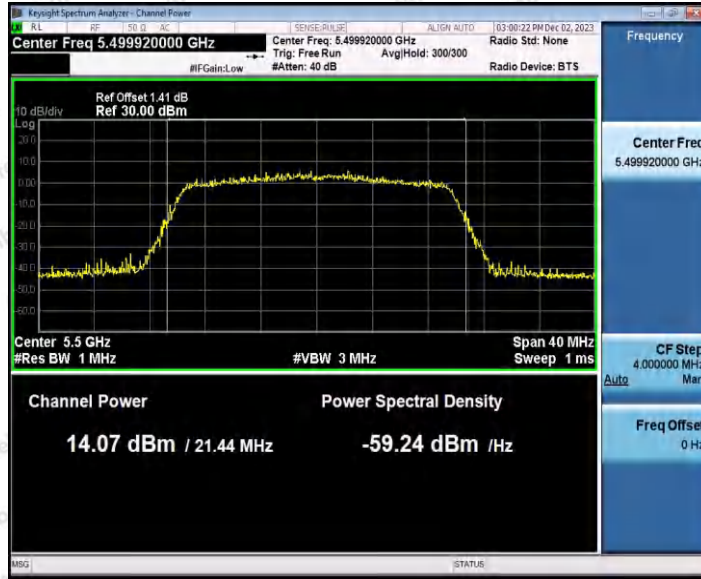

11AX20SISO_Ant1_5500