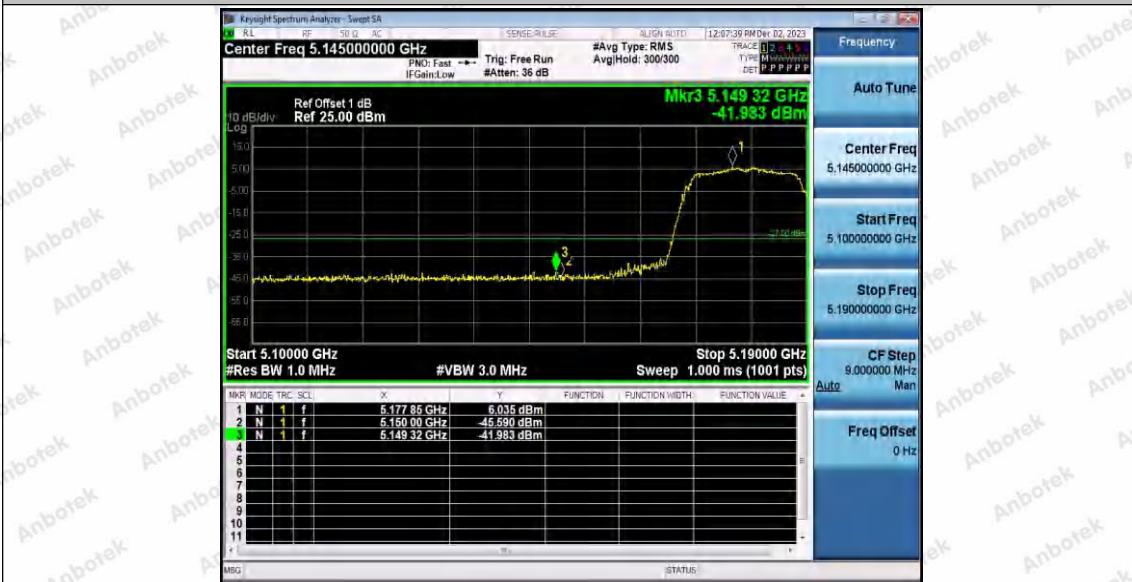

11AC20SISO_Ant1_Low_5180