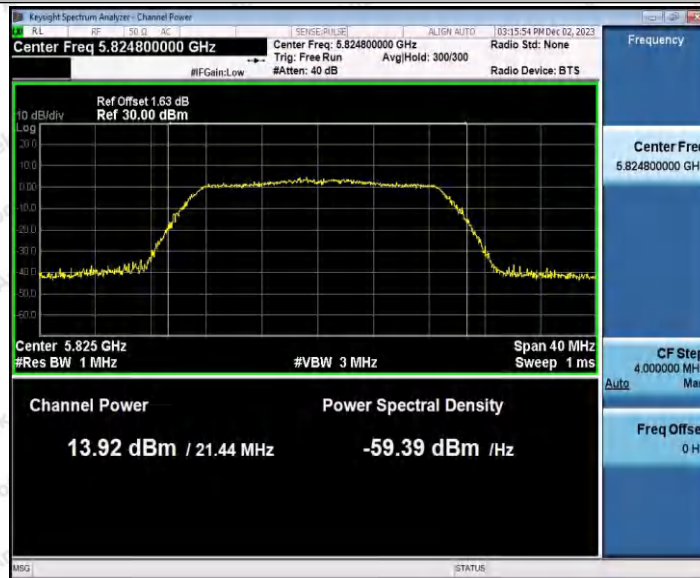

11N20SISO_Ant1_5825