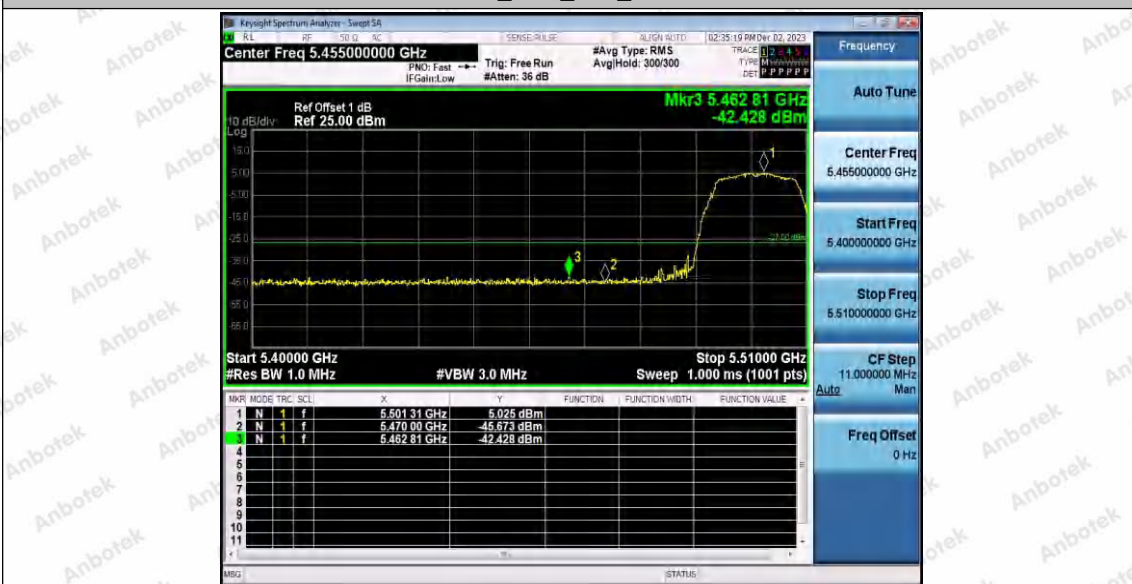

Hotline
400-003-0500
www.anbotek.com.cn

11A_Ant1_High_5320

11A_Ant1_Low_5500

Shenzhen Anbotek Compliance Laboratory Limited

Address: 1/F., Building D, Sogood Science and Technology Park, Sanwei Community, Hangcheng Street, Bao'an District, Shenzhen, Guangdong, China.
 Tel: (86) 0755-26066440 Fax: (86) 0755-26014772 Email: service@anbotek.com