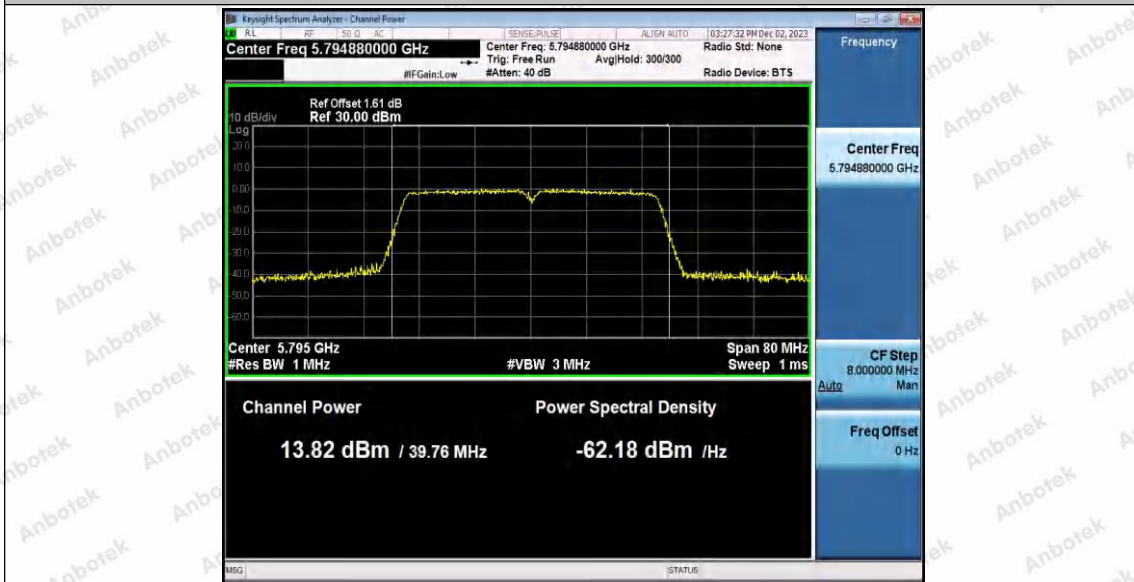

Shenzhen Anbotek Compliance Laboratory Limited

Address: 1/F., Building D, Sogood Science and Technology Park, Sanwei Community, Hangcheng Street, Bao'an District, Shenzhen, Guangdong, China.
Tel: (86) 0755-26066440 Fax: (86) 0755-26014772 Email: service@anbotek.com

Hotline
400-003-0500
www.anbotek.com.cn