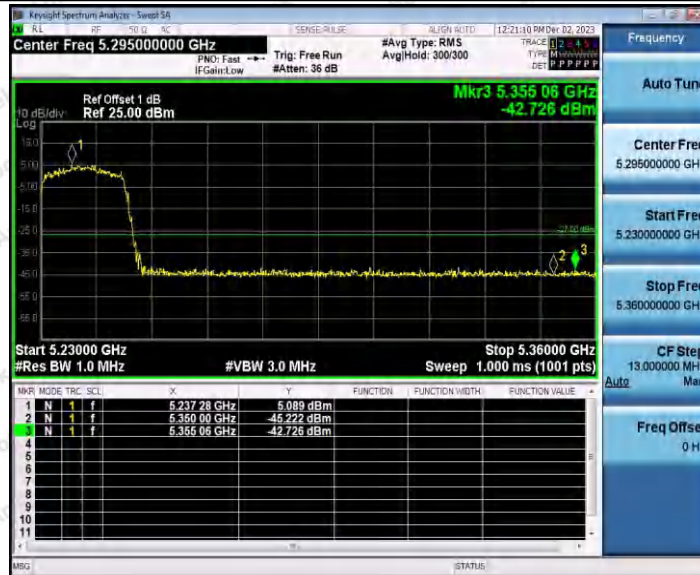

11AX20SISO_Ant1_High_5240

11AX20SISO_Ant1_Low_5260

Shenzhen Anbotek Compliance Laboratory Limited

Address: 1/F., Building D, Sogood Science and Technology Park, Sanwei Community, Hangcheng Street, Bao'an District, Shenzhen, Guangdong, China.
Tel: (86) 0755-26066440 Fax: (86) 0755-26014772 Email: service@anbotek.com

Hotline
400-003-0500
www.anbotek.com.cn