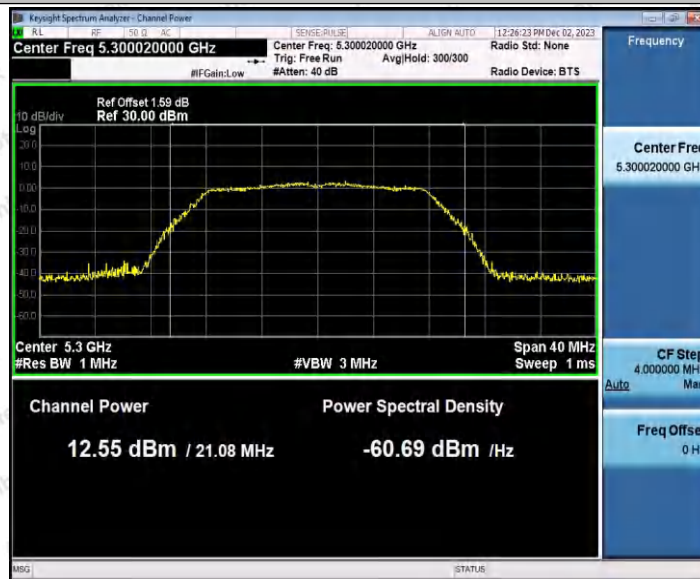

Hotline
400-003-0500
www.anbotek.com.cn

Test Graphs Channel Power

11A_Ant1_5260

11A_Ant1_5300

Shenzhen Anbotek Compliance Laboratory Limited

Address: 1/F., Building D, Sogood Science and Technology Park, Sanwei Community, Hangcheng Street, Bao'an District, Shenzhen, Guangdong, China.
Tel: (86) 0755-26066440 Fax: (86) 0755-26014772 Email: service@anbotek.com