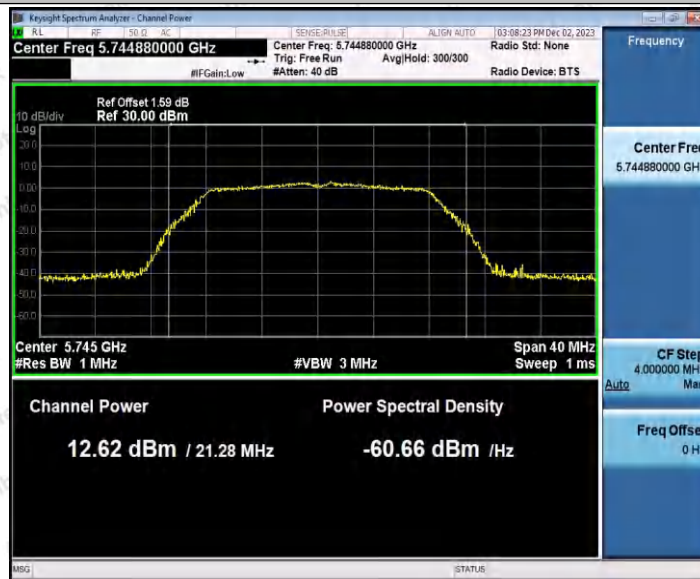

11A_Ant1_5745

Shenzhen Anbotek Compliance Laboratory Limited

Address: 1/F., Building D, Sogood Science and Technology Park, Sanwei Community, Hangcheng Street, Bao'an District, Shenzhen, Guangdong, China.
Tel: (86) 0755-26066440 Fax: (86) 0755-26014772 Email: service@anbotek.com

Hotline: 400-003-0500
www.anbotek.com.cn