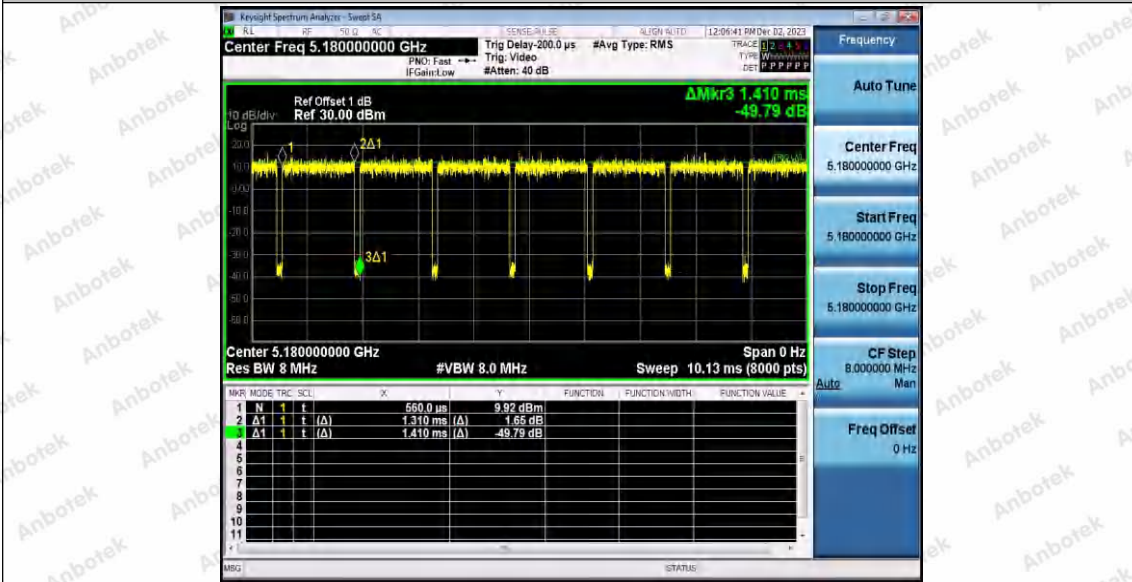

11AC20SISO_Ant1_5180