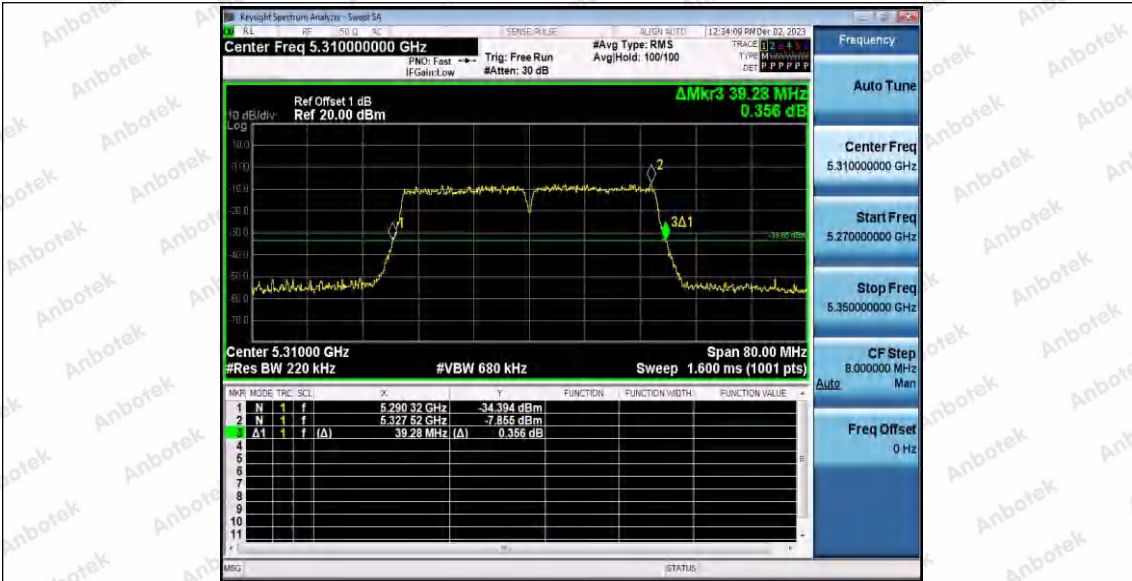

11N40SISO_Ant1_5310