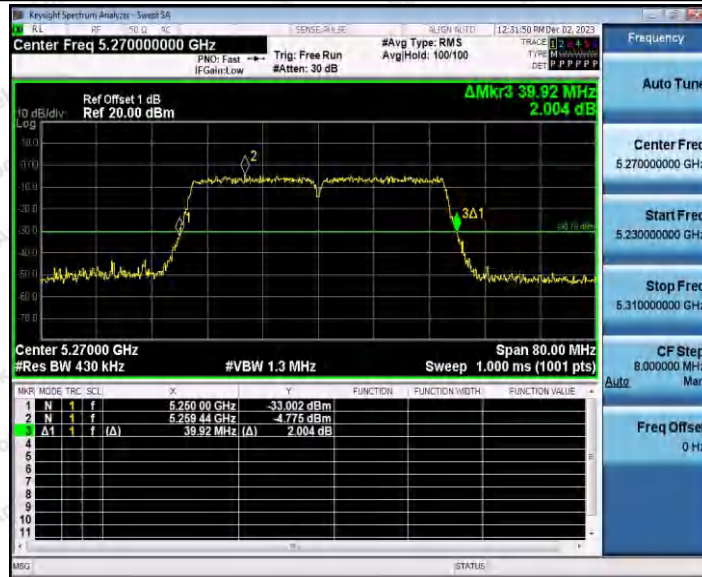

11N40SISO_Ant1_5270

Shenzhen Anbotek Compliance Laboratory Limited

Address: 1/F., Building D, Sogood Science and Technology Park, Sanwei Community, Hangcheng Street, Bao'an District, Shenzhen, Guangdong, China.
Tel: (86) 0755-26066440 Fax: (86) 0755-26014772 Email: service@anbotek.com

Hotline 400-003-0500
www.anbotek.com.cn