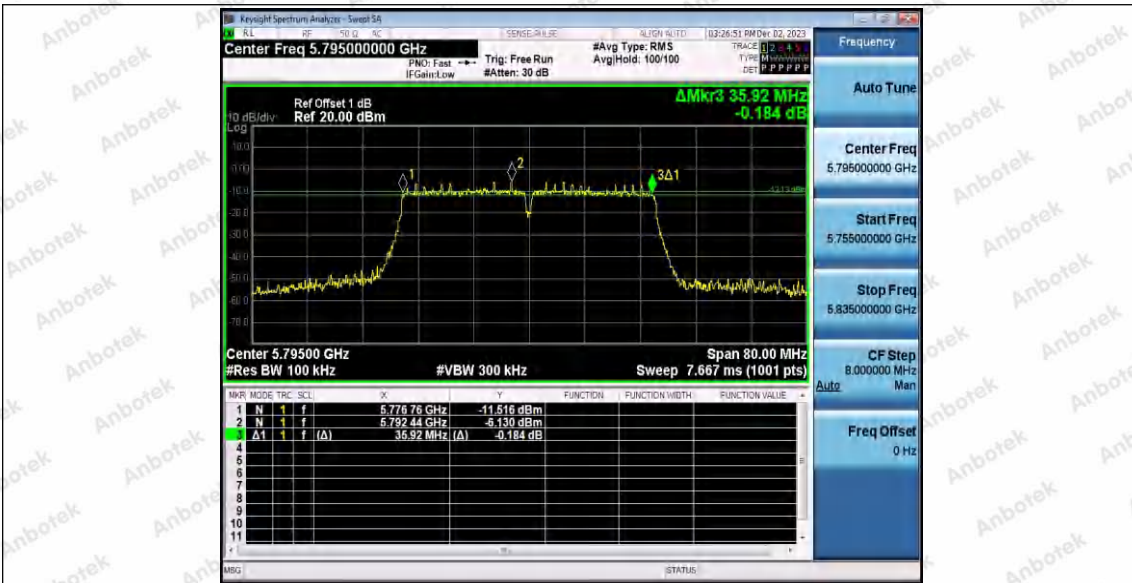

11AC40SISO_Ant1_5795