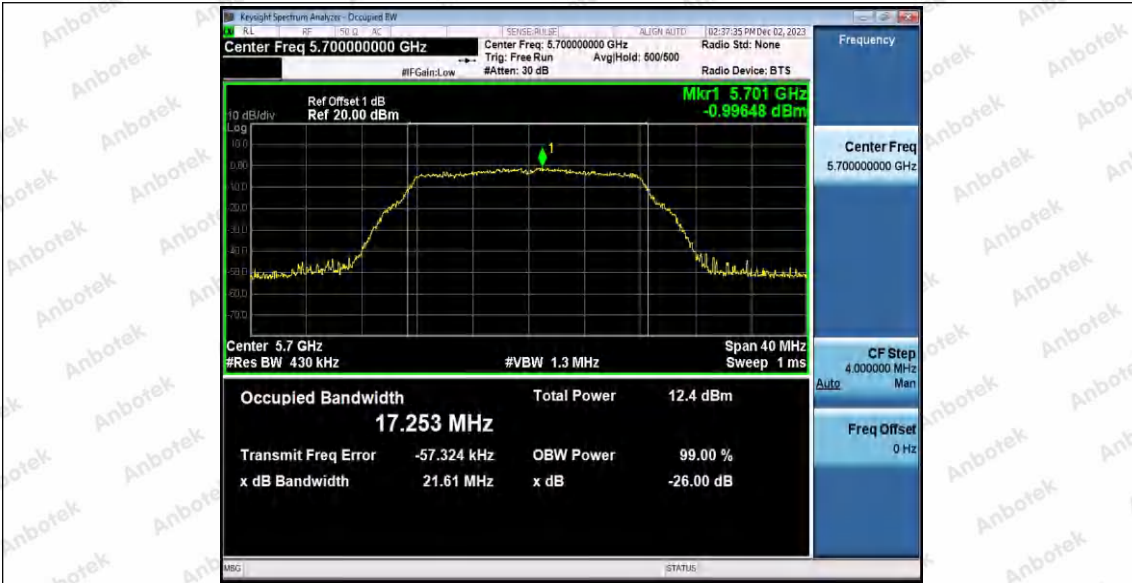

Shenzhen Anbotek Compliance Laboratory Limited

Address: 1/F., Building D, Sogood Science and Technology Park, Sanwei Community, Hangcheng Street, Bao'an District, Shenzhen, Guangdong, China.
Tel: (86) 0755-26066440 Fax: (86) 0755-26014772 Email: service@anbotek.com

Hotline 400-003-0500
www.anbotek.com.cn