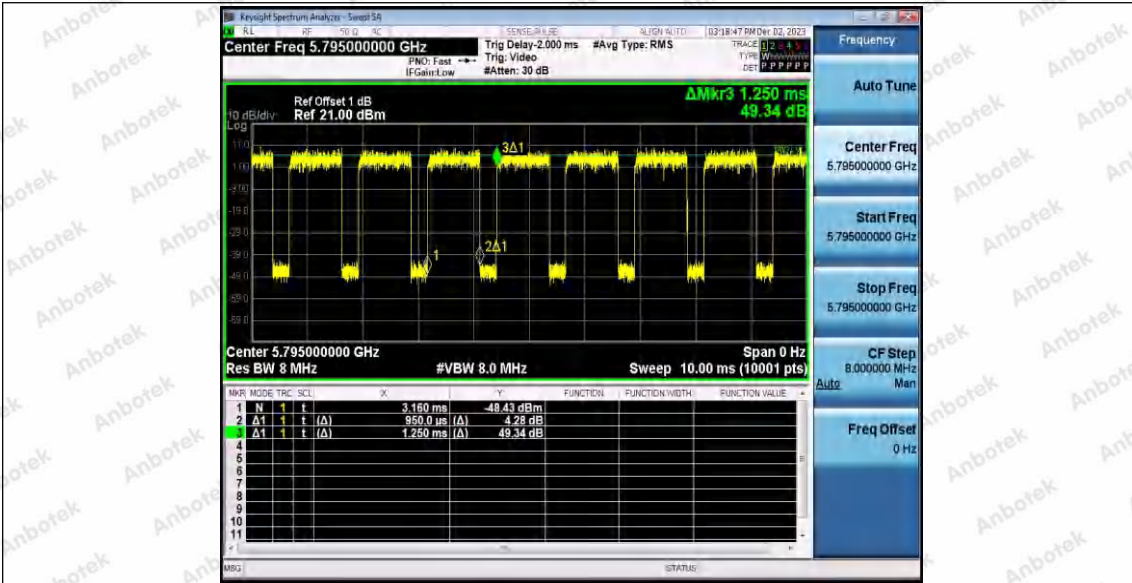

11N40SISO_Ant1_5795