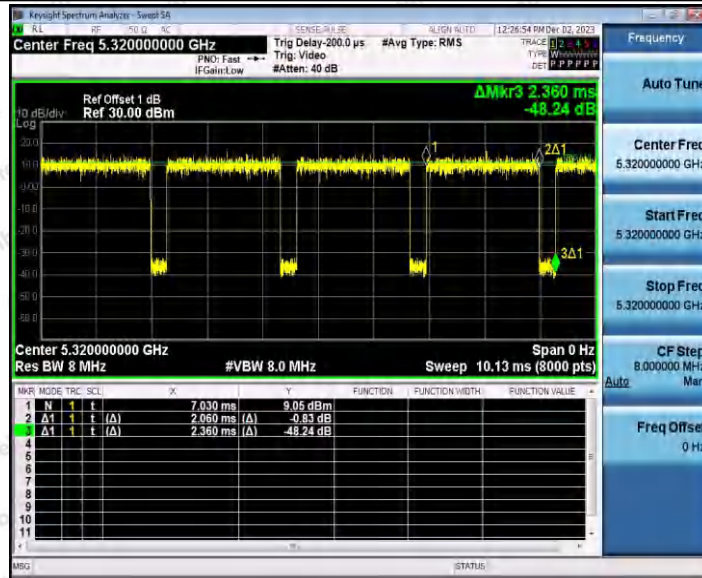

11A_Ant1_5320