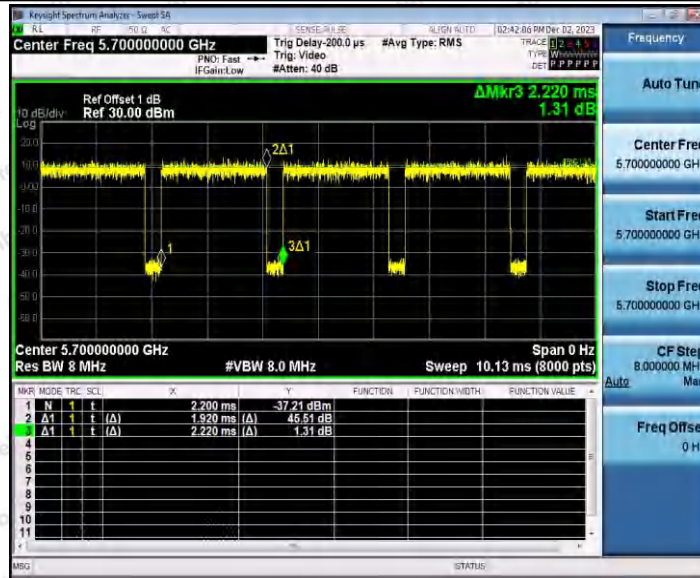

11N20SISO_Ant1_5700