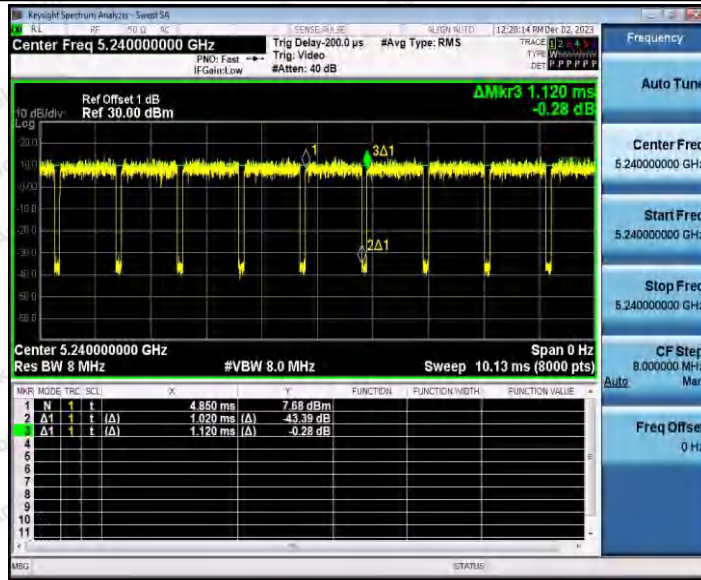

11AX20SISO_Ant1_5240

Shenzhen Anbotek Compliance Laboratory Limited

Address: 1/F., Building D, Sogood Science and Technology Park, Sanwei Community, Hangcheng Street, Bao'an District, Shenzhen, Guangdong, China.
Tel: (86) 0755-26066440 Fax: (86) 0755-26014772 Email: service@anbotek.com

Hotline 400-003-0500
www.anbotek.com.cn