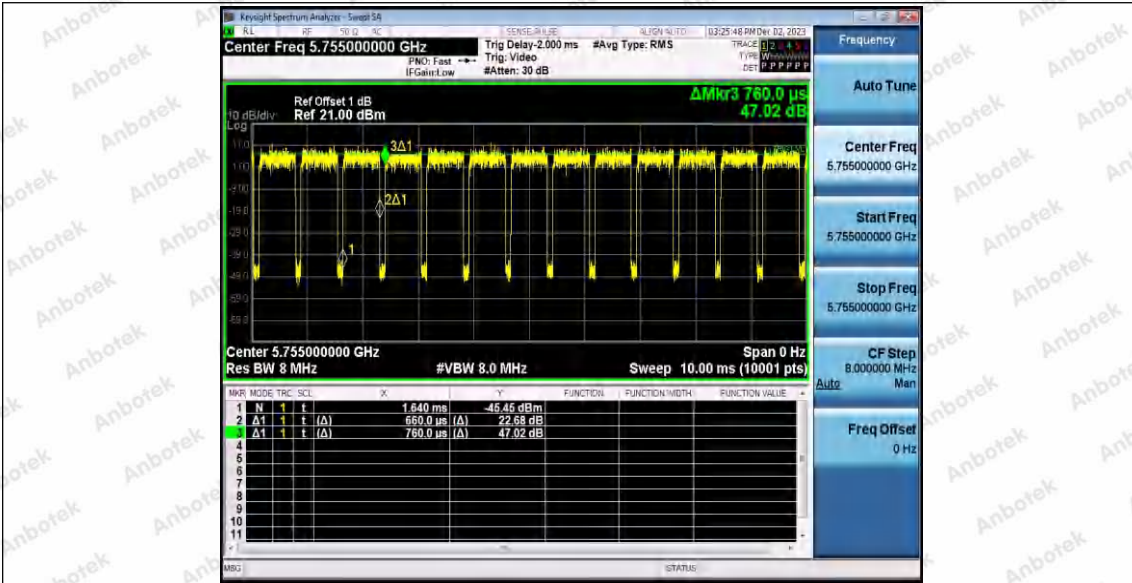

11AC40SISO_Ant1_5755