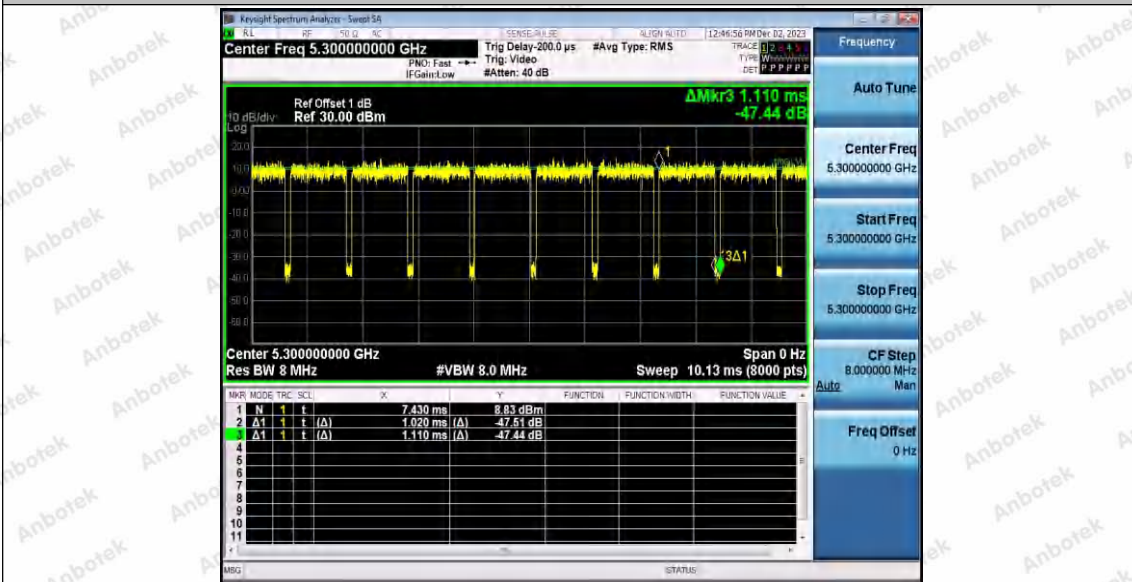

11AX20SISO_Ant1_5300