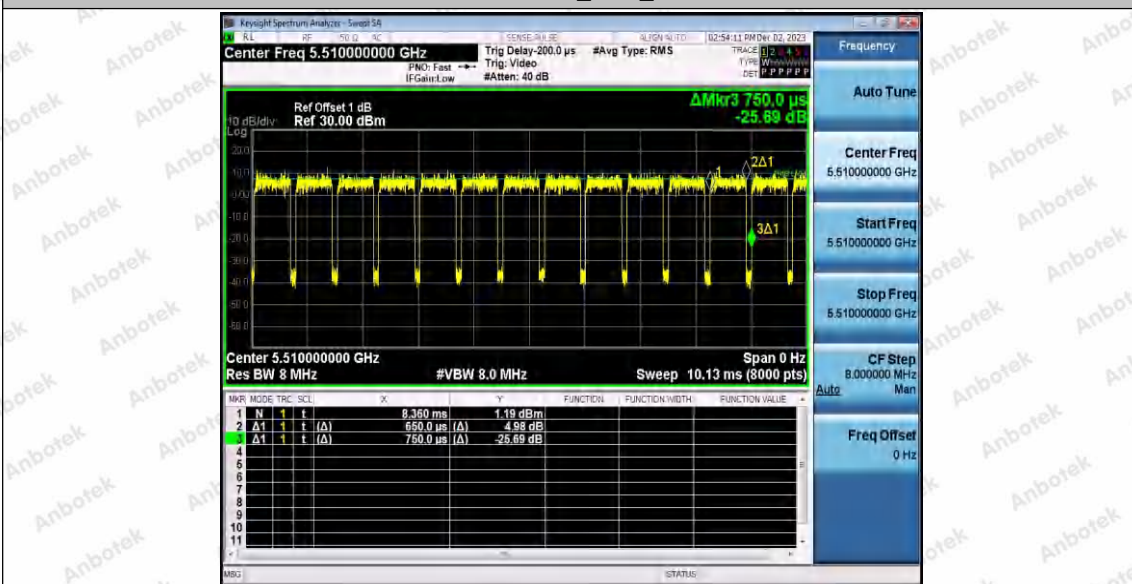

Hotline 400-003-0500
www.anbotek.com.cn

11AC40SISO_Ant1_5310

11AC40SISO_Ant1_5510

Shenzhen Anbotek Compliance Laboratory Limited

Address: 1/F., Building D, Sogood Science and Technology Park, Sanwei Community, Hangcheng Street, Bao'an District, Shenzhen, Guangdong, China.
 Tel: (86) 0755-26066440 Fax: (86) 0755-26014772 Email: service@anbotek.com