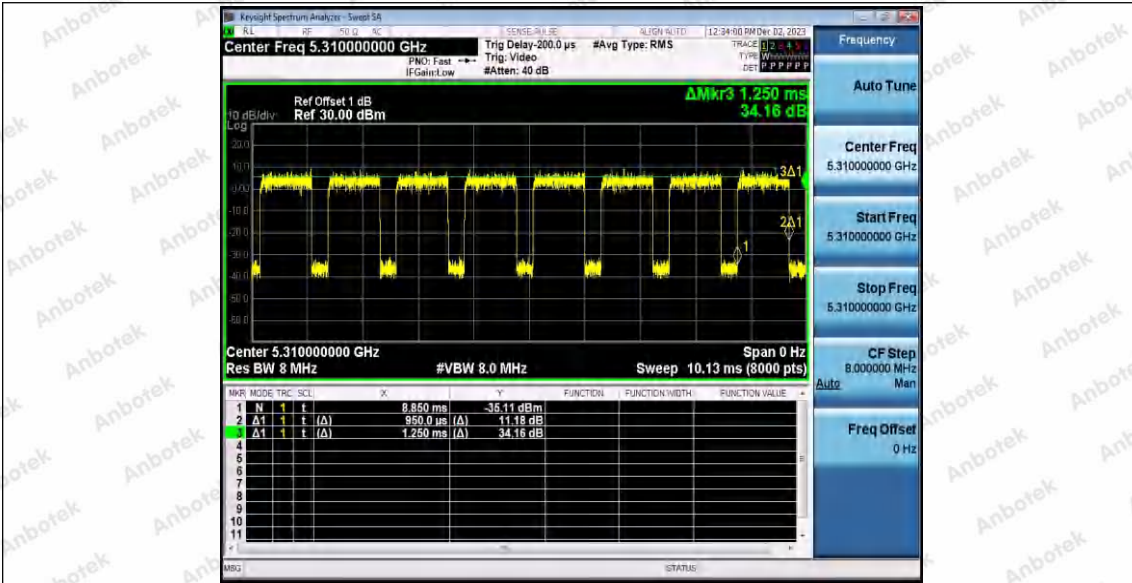

Shenzhen Anbotek Compliance Laboratory Limited

Address: 1/F., Building D, Sogood Science and Technology Park, Sanwei Community, Hangcheng Street, Bao'an District, Shenzhen, Guangdong, China.
Tel: (86) 0755-26066440 Fax: (86) 0755-26014772 Email: service@anbotek.com

Hotline 400-003-0500
www.anbotek.com.cn