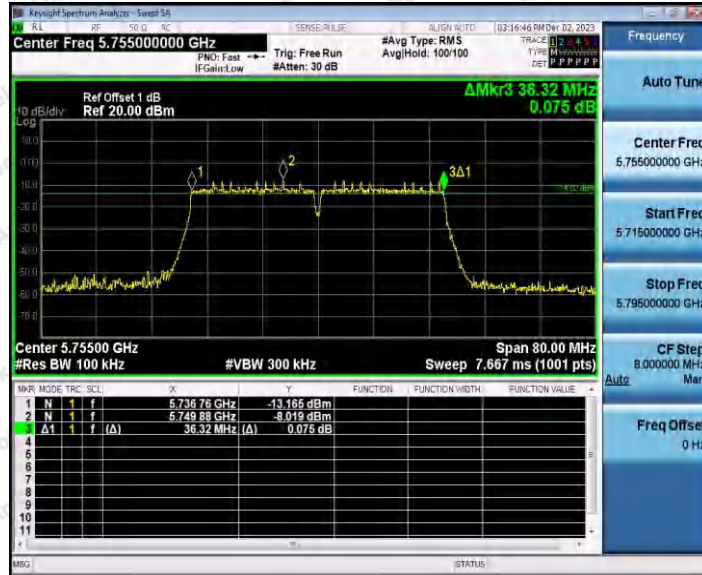

11N40SISO_Ant1_5795

Shenzhen Anbotek Compliance Laboratory Limited

Address: 1/F., Building D, Sogood Science and Technology Park, Sanwei Community, Hangcheng Street, Bao'an District, Shenzhen, Guangdong, China.
Tel: (86) 0755-26066440 Fax: (86) 0755-26014772 Email: service@anbotek.com

Hotline
400-003-0500
www.anbotek.com.cn