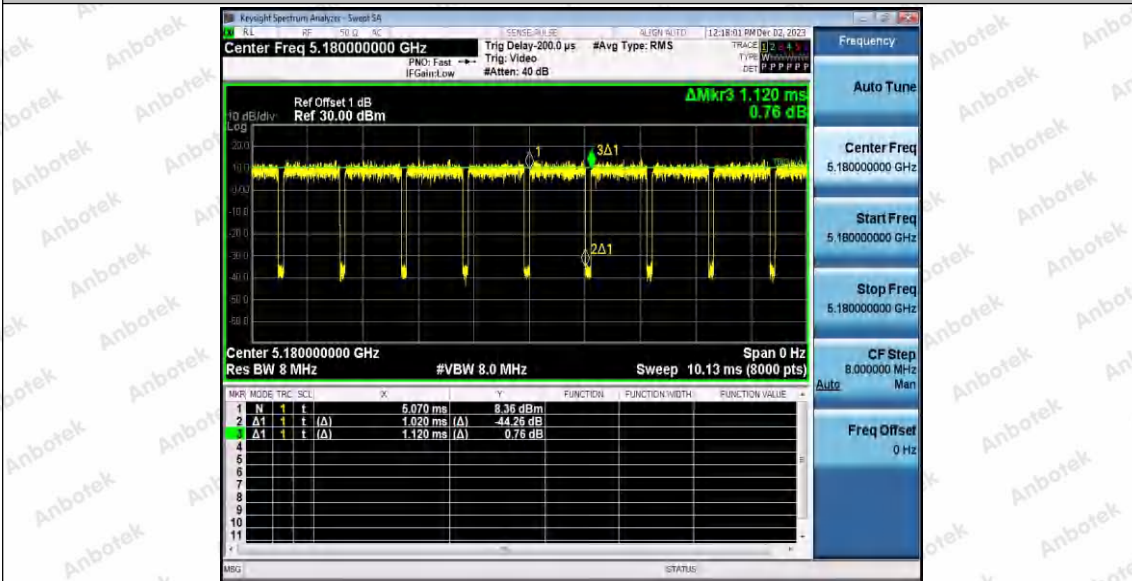

Hotline 400-003-0500
www.anbotek.com.cn

11AC40SISO_Ant1_5795

11AX20SISO_Ant1_5180

Shenzhen Anbotek Compliance Laboratory Limited

Address: 1/F., Building D, Sogood Science and Technology Park, Sanwei Community, Hangcheng Street, Bao'an District, Shenzhen, Guangdong, China.
Tel: (86) 0755-26066440 Fax: (86) 0755-26014772 Email: service@anbotek.com