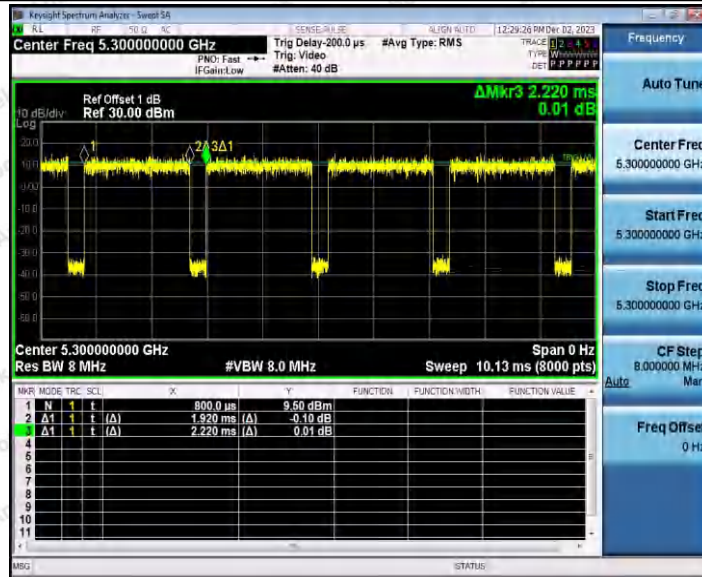

11N20SISO_Ant1_5300

Shenzhen Anbotek Compliance Laboratory Limited

Address: 1/F., Building D, Sogood Science and Technology Park, Sanwei Community, Hangcheng Street, Bao'an District, Shenzhen, Guangdong, China.
Tel: (86) 0755-26066440 Fax: (86) 0755-26014772 Email: service@anbotek.com

Hotline 400-003-0500
www.anbotek.com.cn