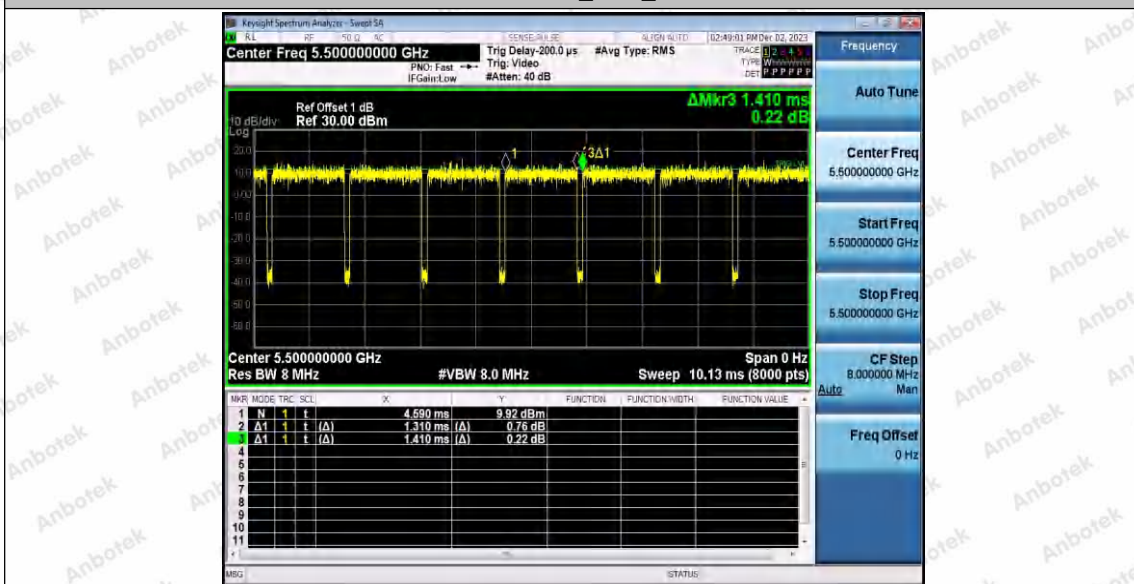

Hotline 400-003-0500
www.anbotek.com.cn

11AC20SISO_Ant1_5320

11AC20SISO_Ant1_5500

Shenzhen Anbotek Compliance Laboratory Limited

Address: 1/F., Building D, Sogood Science and Technology Park, Sanwei Community, Hangcheng Street, Bao'an District, Shenzhen, Guangdong, China.
 Tel: (86) 0755-26066440 Fax: (86) 0755-26014772 Email: service@anbotek.com