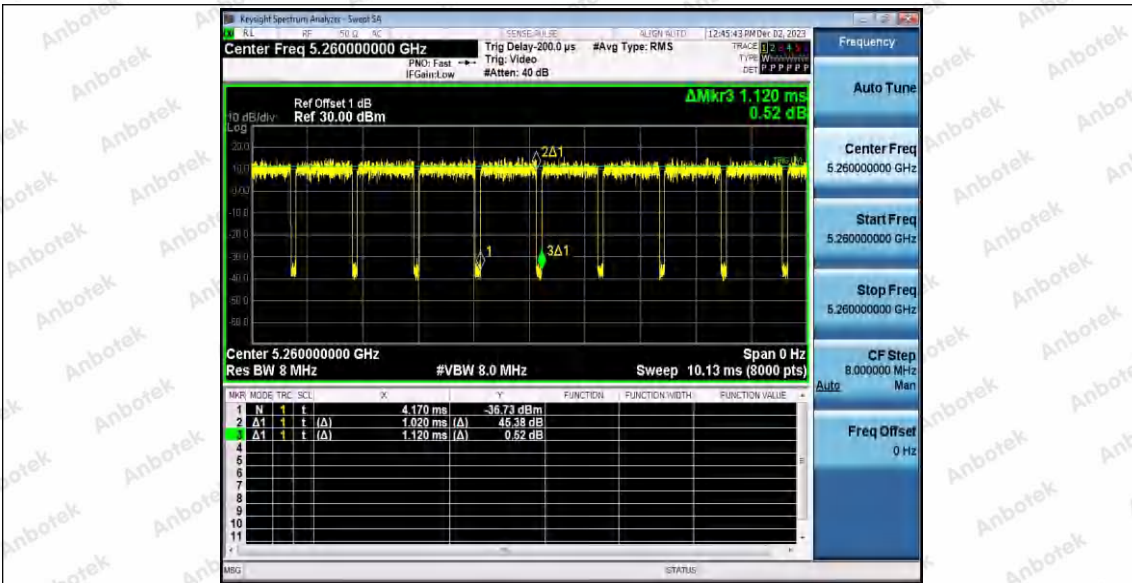

11AX20SISO_Ant1_5260