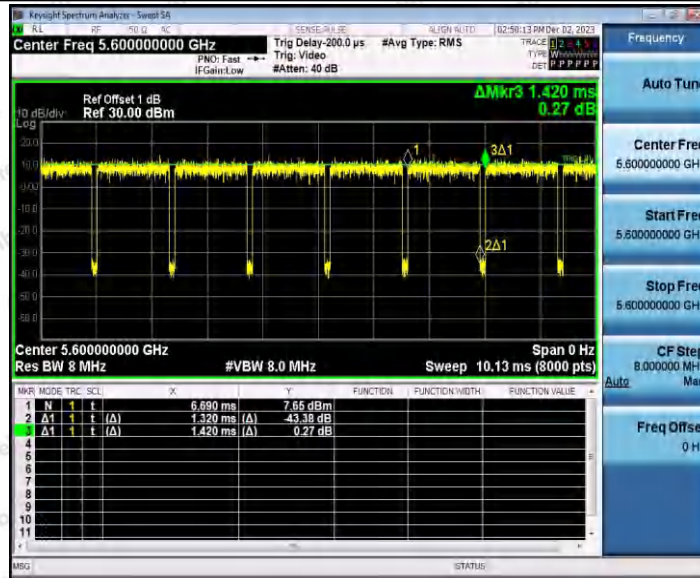

11AC20SISO_Ant1_5600