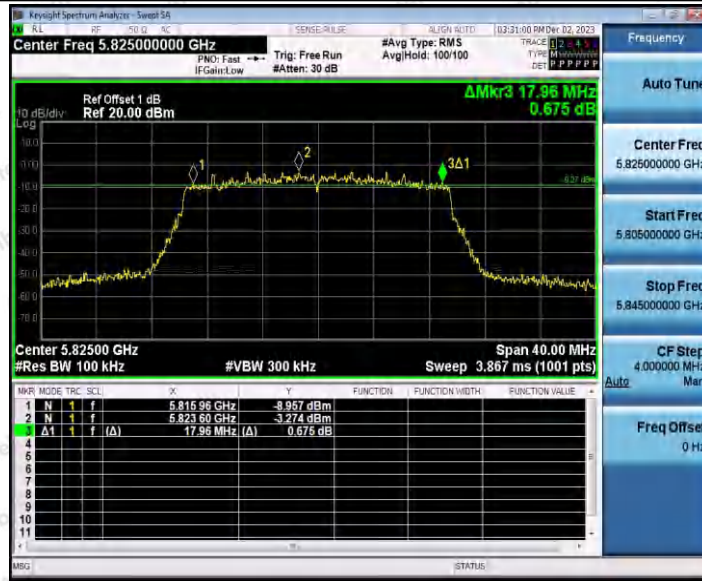

11AX20SISO_Ant1_5825