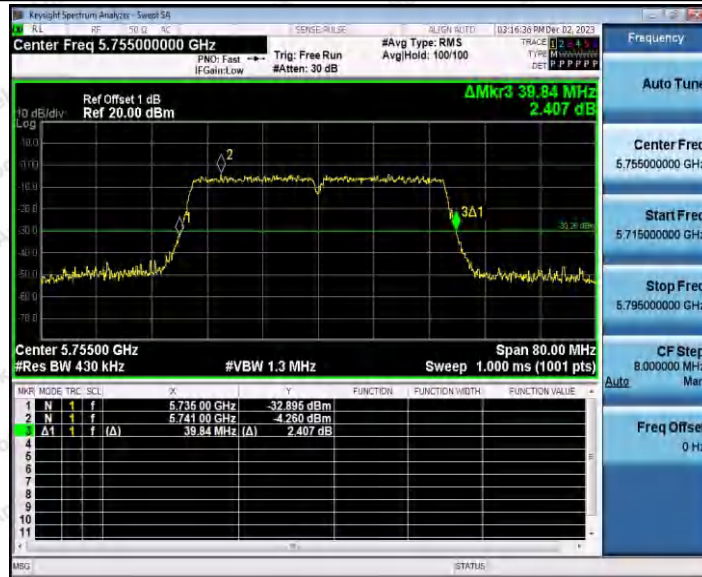

11N40SISO_Ant1_5755

11N40SISO_Ant1_5795

Shenzhen Anbotek Compliance Laboratory Limited

Address: 1/F., Building D, Sogood Science and Technology Park, Sanwei Community, Hangcheng Street, Bao'an District, Shenzhen, Guangdong, China.
Tel: (86) 0755-26066440 Fax: (86) 0755-26014772 Email: service@anbotek.com

Hotline 400-003-0500
www.anbotek.com.cn