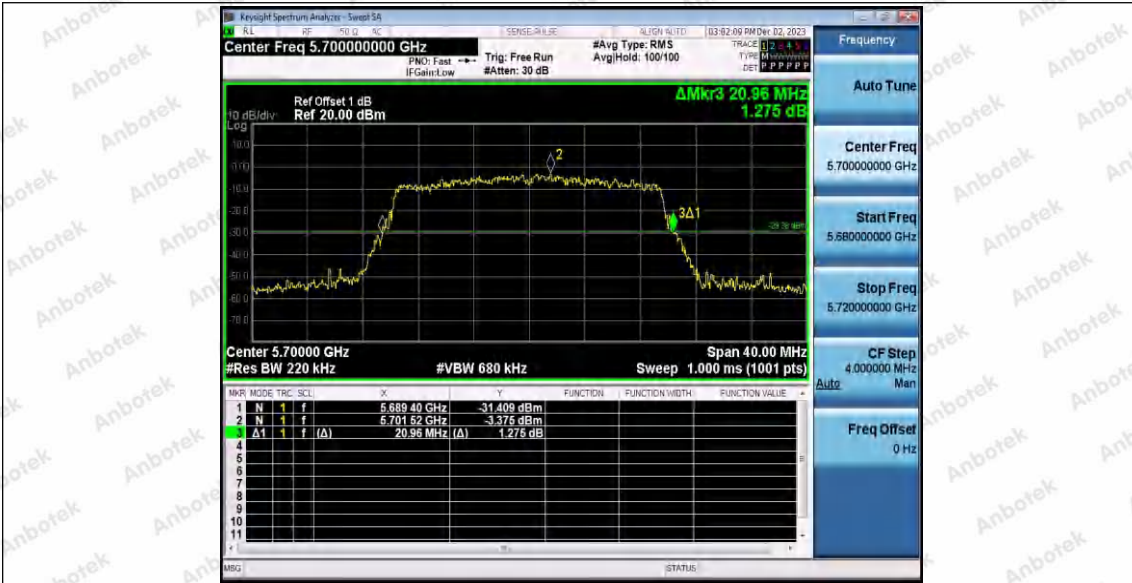

Shenzhen Anbotek Compliance Laboratory Limited

Address: 1/F., Building D, Sogood Science and Technology Park, Sanwei Community, Hangcheng Street, Bao'an District, Shenzhen, Guangdong, China.
Tel: (86) 0755-26066440 Fax: (86) 0755-26014772 Email: service@anbotek.com

Hotline 400-003-0500
www.anbotek.com.cn