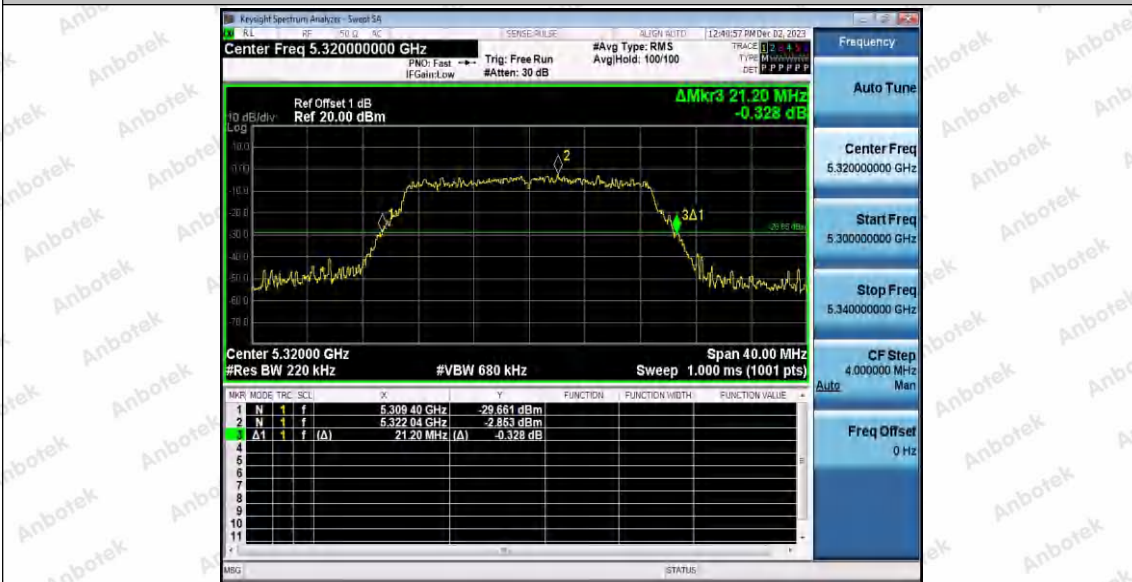

11AC20SISO_Ant1_5320