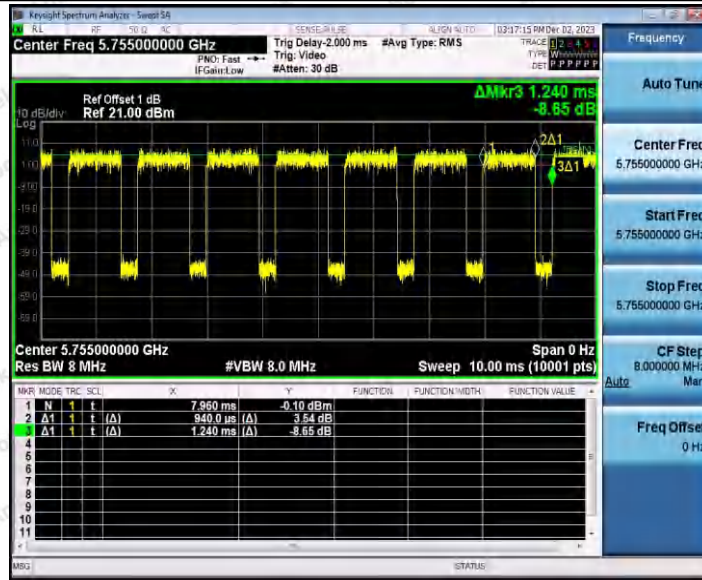

11N40SISO_Ant1_5755

Shenzhen Anbotek Compliance Laboratory Limited

Address: 1/F., Building D, Sogood Science and Technology Park, Sanwei Community, Hangcheng Street, Bao'an District, Shenzhen, Guangdong, China.
Tel: (86) 0755-26066440 Fax: (86) 0755-26014772 Email: service@anbotek.com

Hotline 400-003-0500
www.anbotek.com.cn