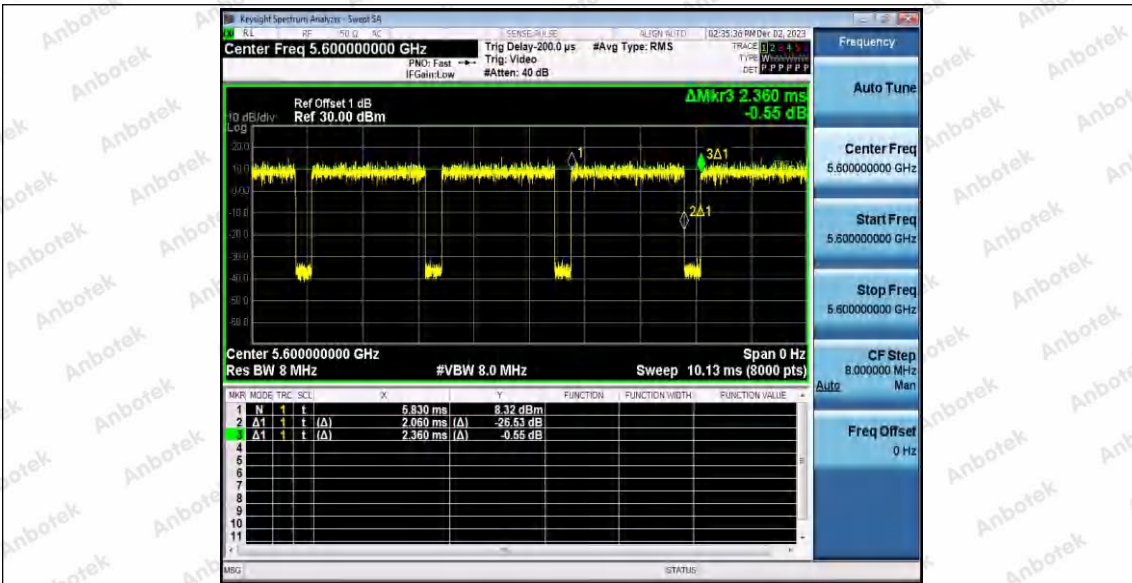

11A_Ant1_5600