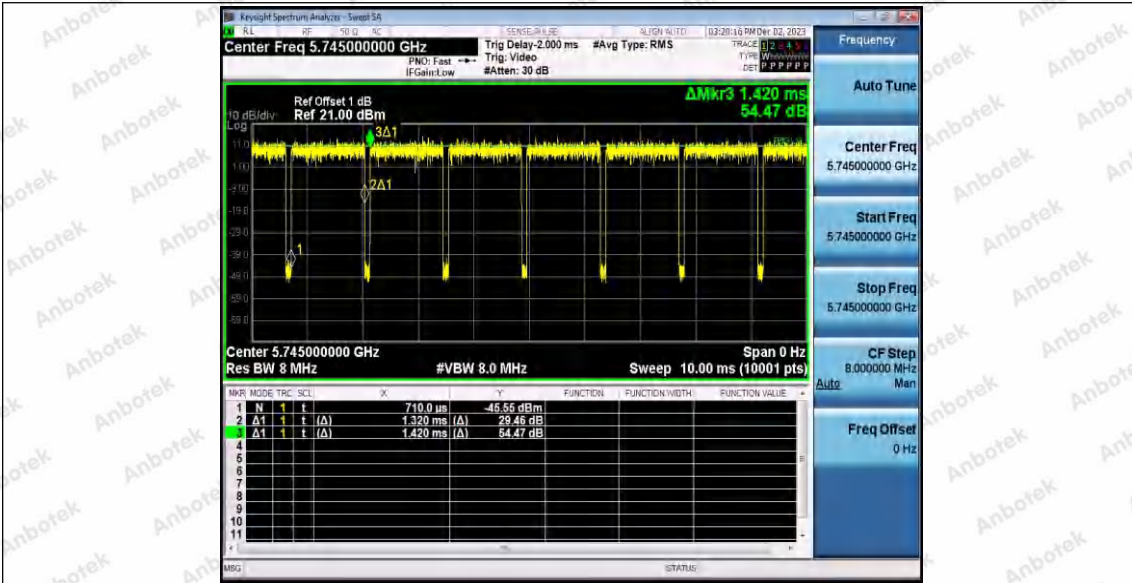

Shenzhen Anbotek Compliance Laboratory Limited

Address: 1/F., Building D, Sogood Science and Technology Park, Sanwei Community, Hangcheng Street, Bao'an District, Shenzhen, Guangdong, China.
Tel: (86) 0755-26066440 Fax: (86) 0755-26014772 Email: service@anbotek.com

Hotline 400-003-0500
www.anbotek.com.cn