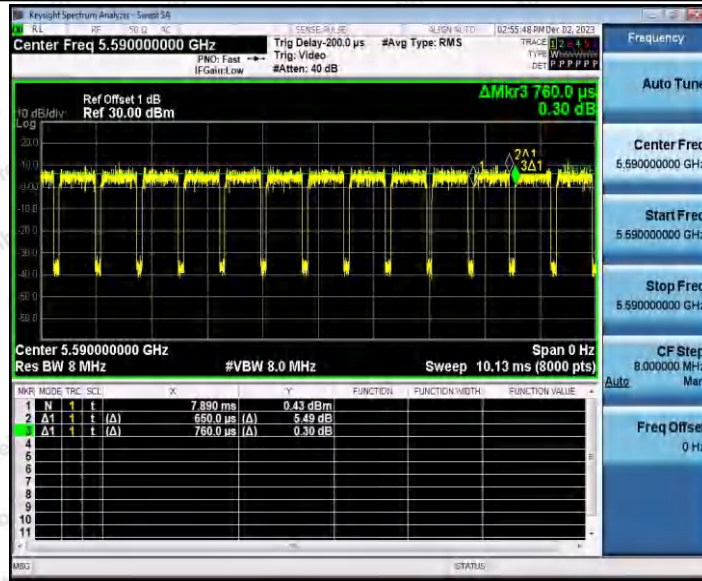

11AC40SISO_Ant1_5590