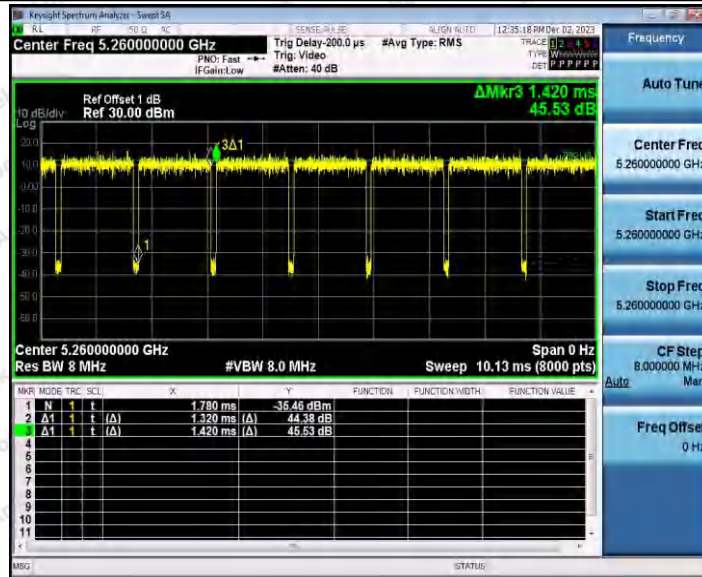

11AC20SISO_Ant1_5260

Shenzhen Anbotek Compliance Laboratory Limited

Address: 1/F., Building D, Sogood Science and Technology Park, Sanwei Community, Hangcheng Street, Bao'an District, Shenzhen, Guangdong, China.
Tel: (86) 0755-26066440 Fax: (86) 0755-26014772 Email: service@anbotek.com

Hotline 400-003-0500
www.anbotek.com.cn