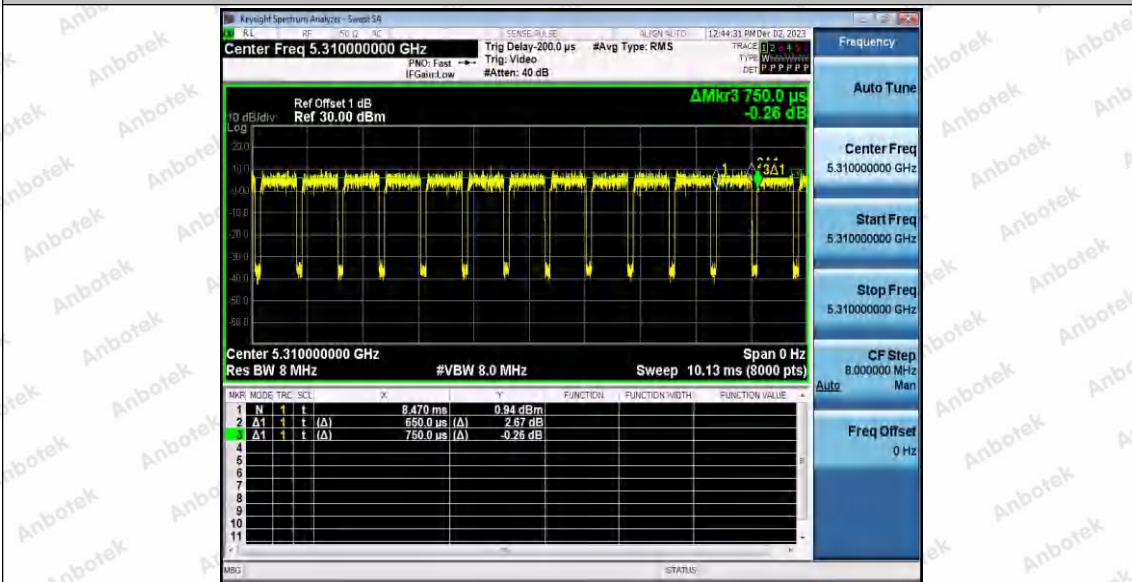

11AC40SISO_Ant1_5310