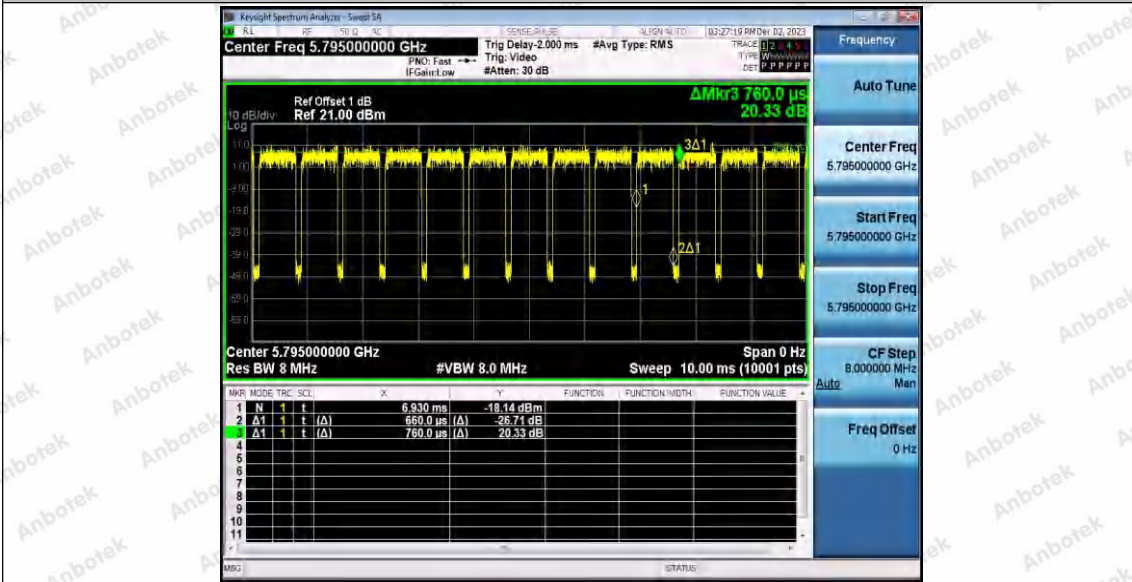

11AC40SISO_Ant1_5795