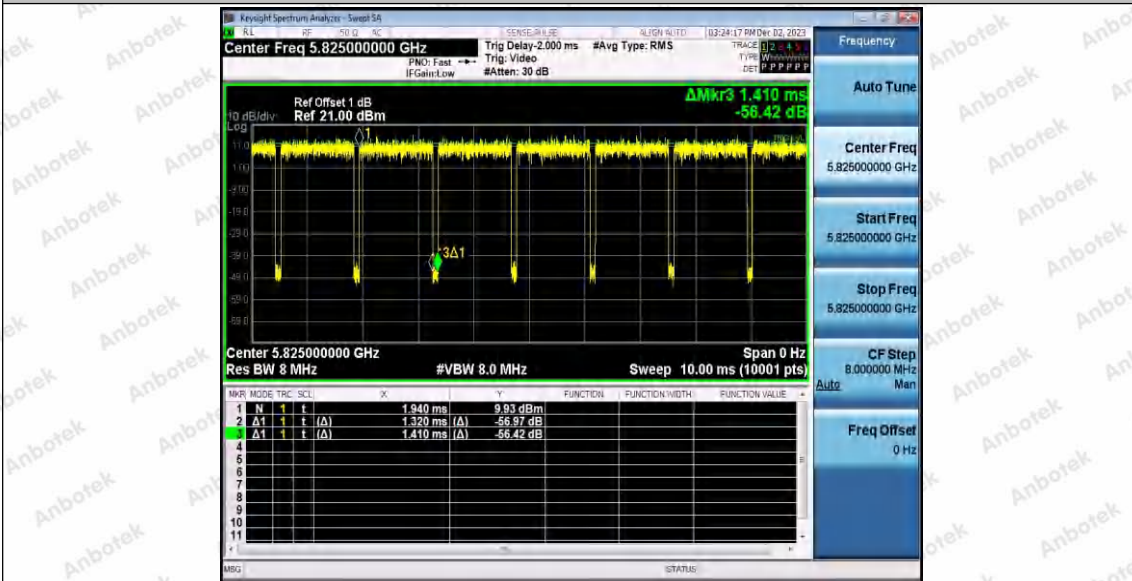

Hotline 400-003-0500
 www.anbotek.com.cn

11AC20SISO_Ant1_5785

11AC20SISO_Ant1_5825

Shenzhen Anbotek Compliance Laboratory Limited

Address: 1/F., Building D, Sogood Science and Technology Park, Sanwei Community, Hangcheng Street, Bao'an District, Shenzhen, Guangdong, China.
Tel: (86) 0755-26066440 Fax: (86) 0755-26014772 Email: service@anbotek.com