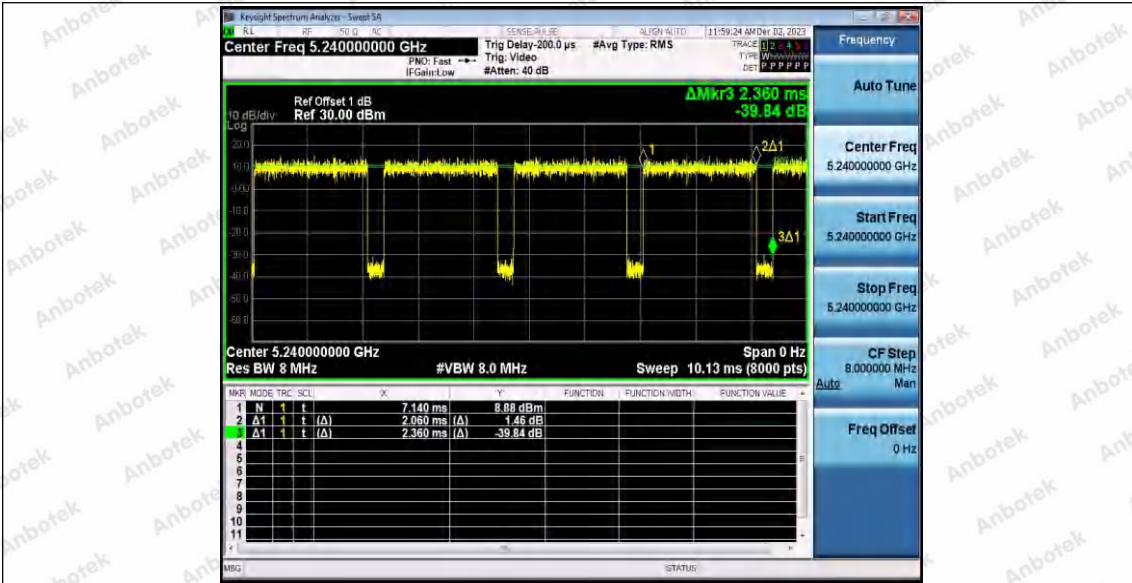

Shenzhen Anbotek Compliance Laboratory Limited

Address: 1/F., Building D, Sogood Science and Technology Park, Sanwei Community, Hangcheng Street, Bao'an District, Shenzhen, Guangdong, China.
Tel: (86) 0755-26066440 Fax: (86) 0755-26014772 Email: service@anbotek.com

Hotline 400-003-0500
www.anbotek.com.cn