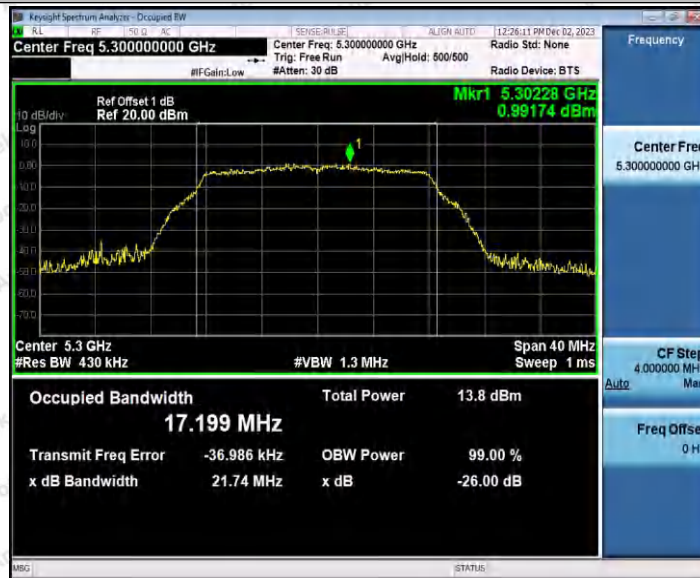

11A_Ant1_5300