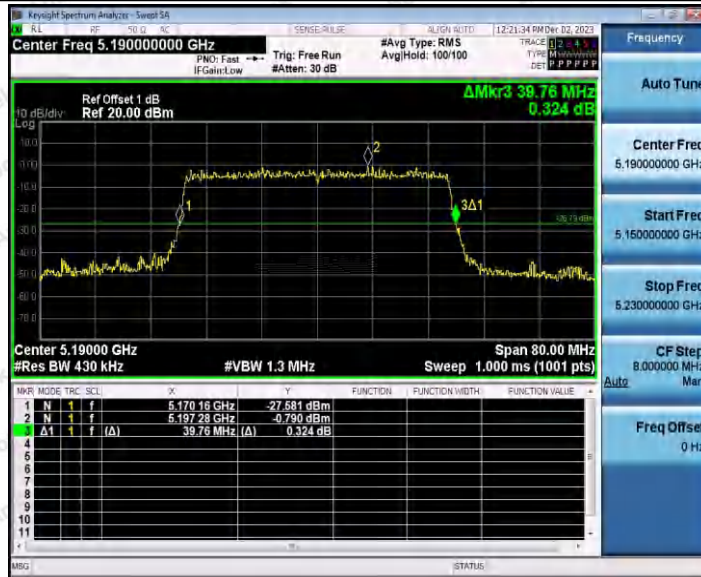

11AX40SISO_Ant1_5190

11AX40SISO_Ant1_5230

Shenzhen Anbotek Compliance Laboratory Limited

Address: 1/F., Building D, Sogood Science and Technology Park, Sanwei Community, Hangcheng Street, Bao'an District, Shenzhen, Guangdong, China.
Tel: (86) 0755-26066440 Fax: (86) 0755-26014772 Email: service@anbotek.com

Hotline 400-003-0500
www.anbotek.com.cn