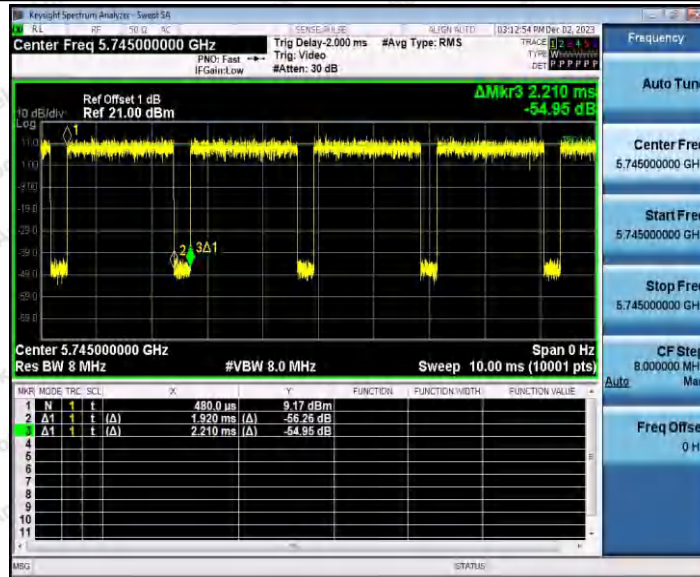

11N20SISO_Ant1_5745

Shenzhen Anbotek Compliance Laboratory Limited

Address: 1/F., Building D, Sogood Science and Technology Park, Sanwei Community, Hangcheng Street, Bao'an District, Shenzhen, Guangdong, China.
Tel: (86) 0755-26066440 Fax: (86) 0755-26014772 Email: service@anbotek.com

Hotline 400-003-0500
www.anbotek.com.cn