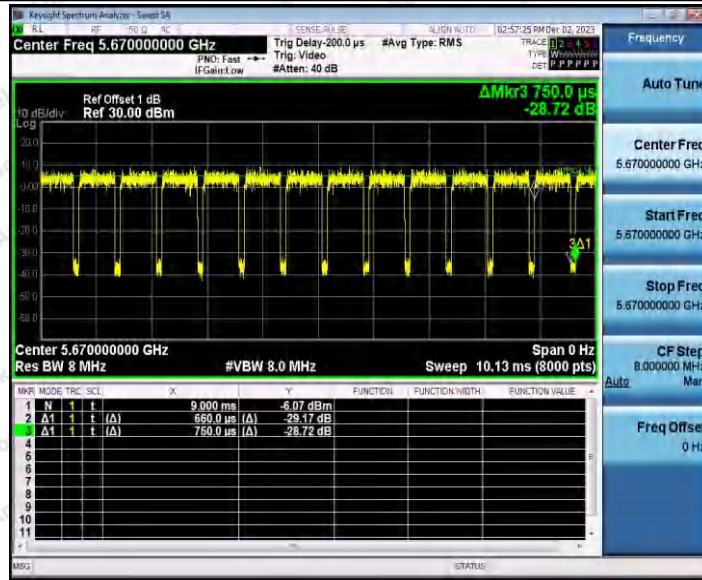

11AC40SISO_Ant1_5670

Shenzhen Anbotek Compliance Laboratory Limited

Address: 1/F., Building D, Sogood Science and Technology Park, Sanwei Community, Hangcheng Street, Bao'an District, Shenzhen, Guangdong, China.
Tel: (86) 0755-26066440 Fax: (86) 0755-26014772 Email: service@anbotek.com

Hotline 400-003-0500
www.anbotek.com.cn