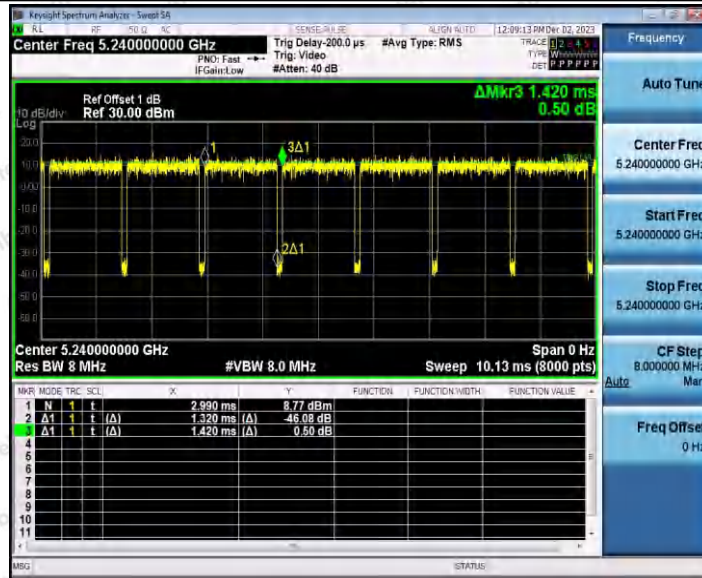

11AC20SISO_Ant1_5240