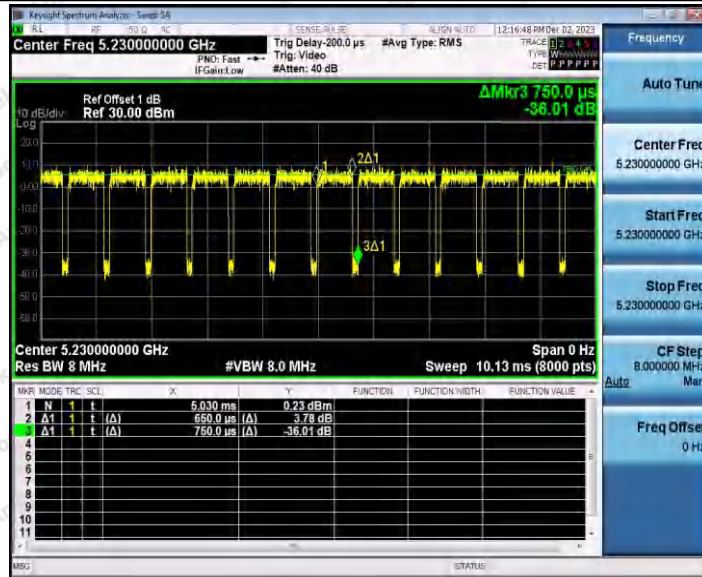

11AC40SISO_Ant1_5230

Shenzhen Anbotek Compliance Laboratory Limited

Address: 1/F., Building D, Sogood Science and Technology Park, Sanwei Community, Hangcheng Street, Bao'an District, Shenzhen, Guangdong, China.
Tel: (86) 0755-26066440 Fax: (86) 0755-26014772 Email: service@anbotek.com

Hotline 400-003-0500
www.anbotek.com.cn