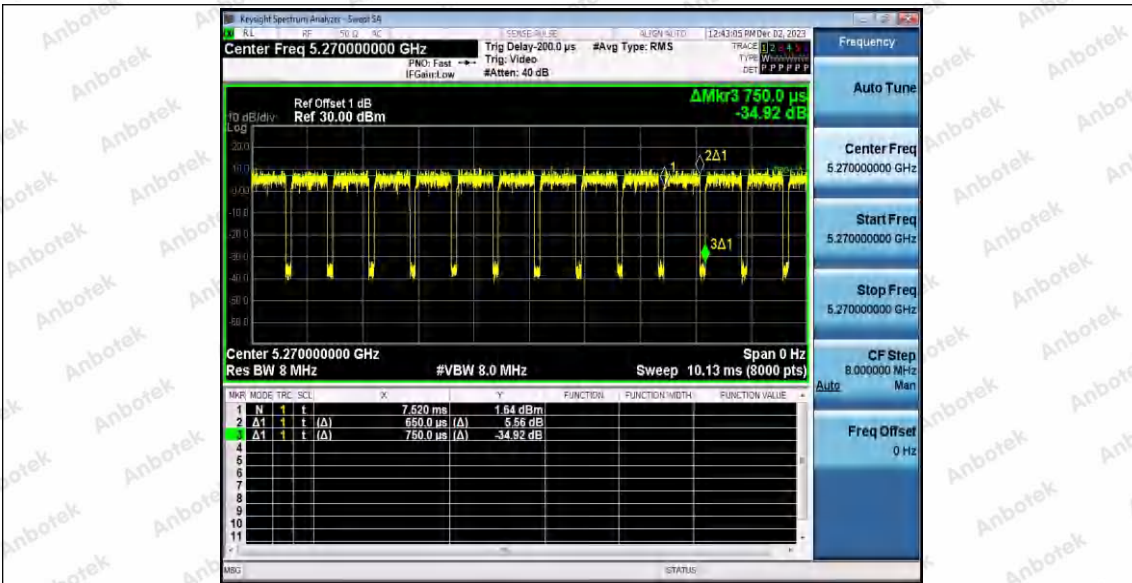

11AC40SISO_Ant1_5270