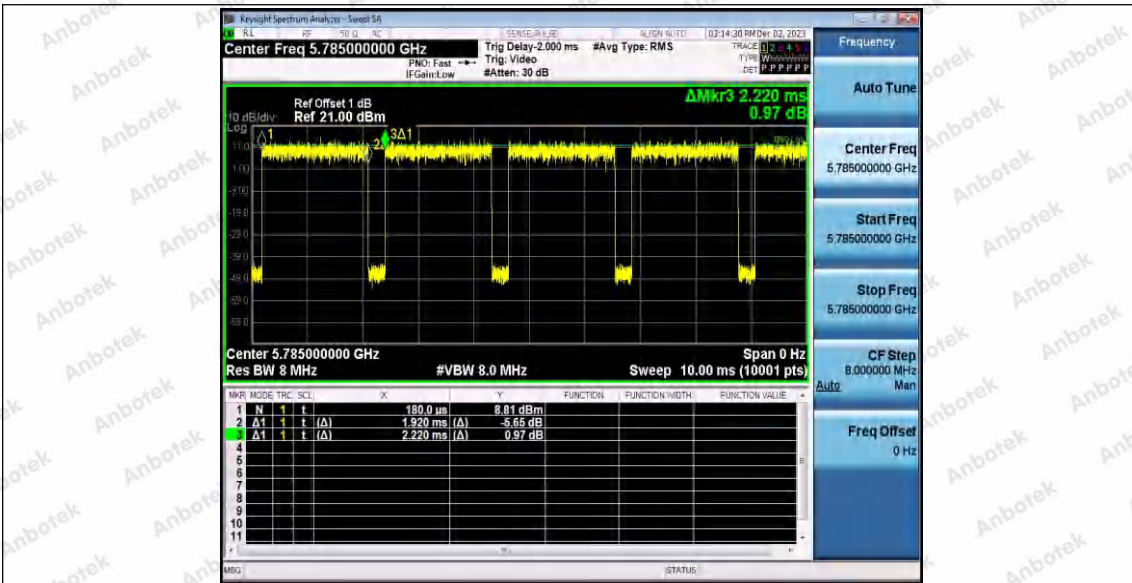

11N20SISO_Ant1_5785