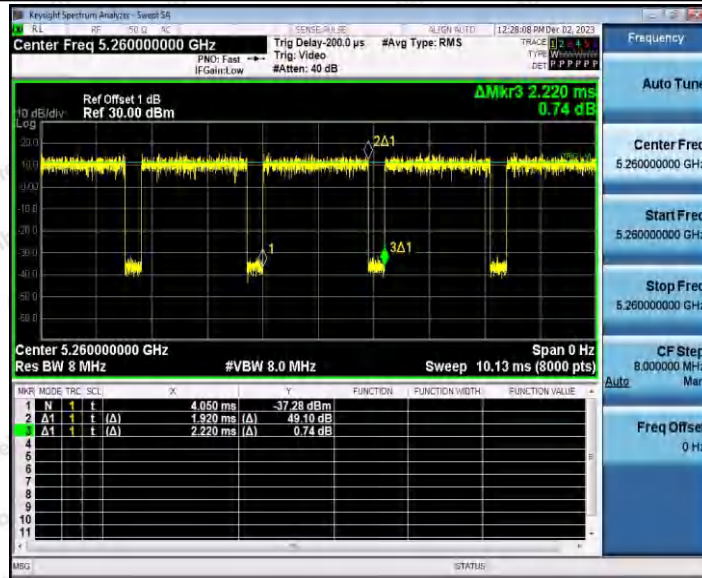

11N20SISO_Ant1_5260