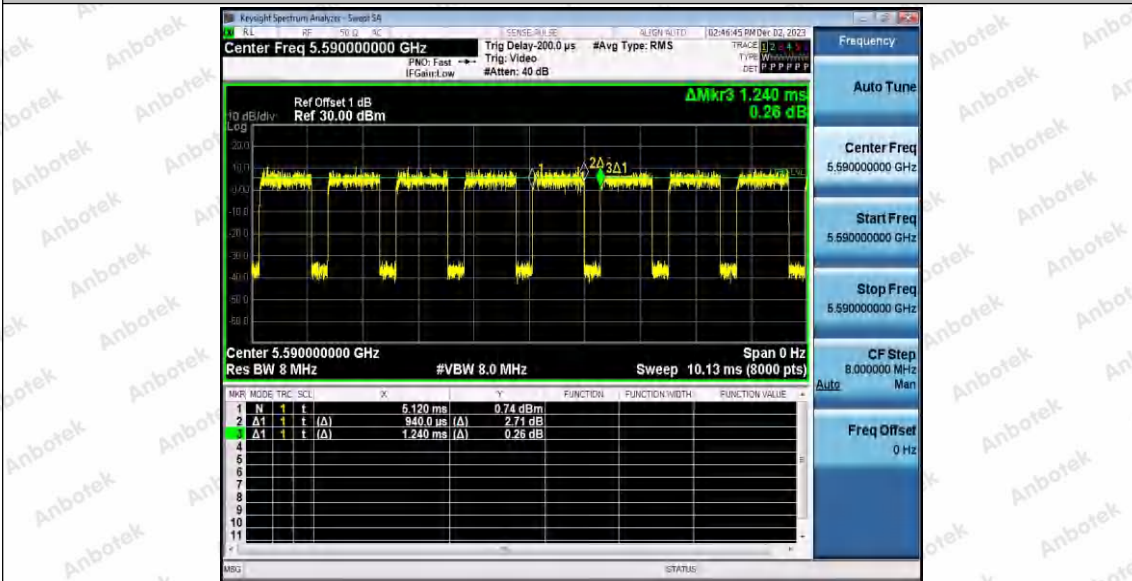

Hotline
 400-003-0500
 www.anbotek.com.cn

11N40SISO_Ant1_5510

11N40SISO_Ant1_5590

Shenzhen Anbotek Compliance Laboratory Limited

Address: 1/F., Building D, Sogood Science and Technology Park, Sanwei Community, Hangcheng Street, Bao'an District, Shenzhen, Guangdong, China.
Tel: (86) 0755-26066440 Fax: (86) 0755-26014772 Email: service@anbotek.com