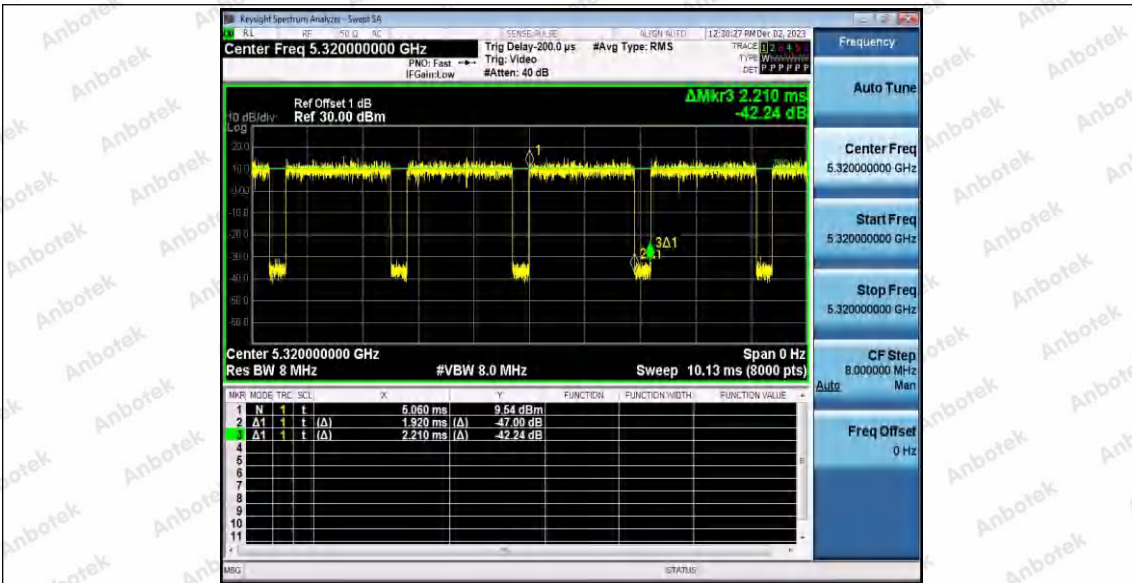

11N20SISO_Ant1_5320