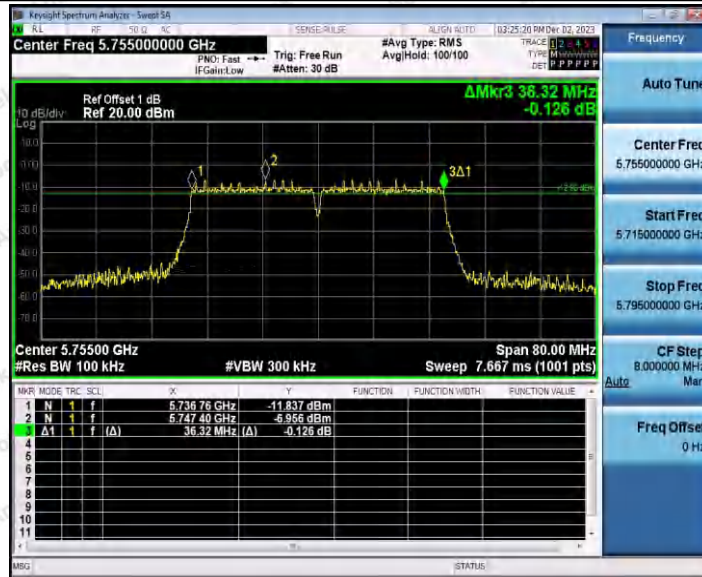

11AC40SISO_Ant1_5755

Shenzhen Anbotek Compliance Laboratory Limited

Address: 1/F., Building D, Sogood Science and Technology Park, Sanwei Community, Hangcheng Street, Bao'an District, Shenzhen, Guangdong, China.
Tel: (86) 0755-26066440 Fax: (86) 0755-26014772 Email: service@anbotek.com

Hotline 400-003-0500
www.anbotek.com.cn