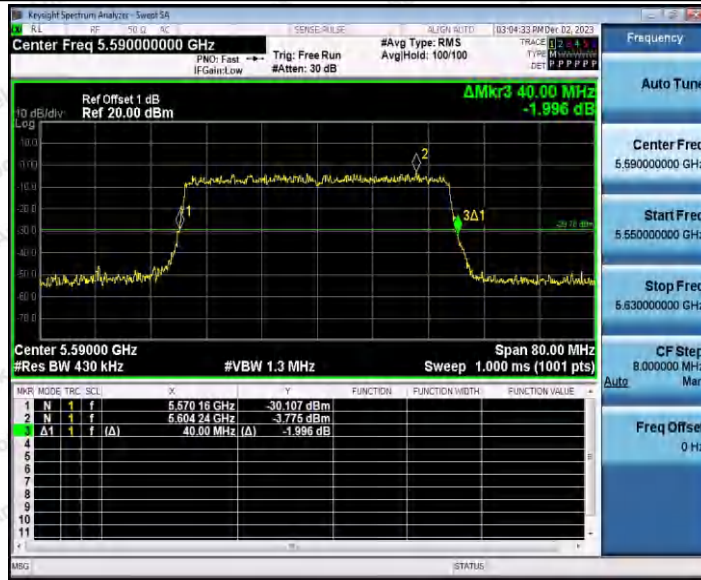

11AX40SISO_Ant1_5590

Shenzhen Anbotek Compliance Laboratory Limited

Address: 1/F., Building D, Sogood Science and Technology Park, Sanwei Community, Hangcheng Street, Bao'an District, Shenzhen, Guangdong, China.
Tel: (86) 0755-26066440 Fax: (86) 0755-26014772 Email: service@anbotek.com

Hotline 400-003-0500
www.anbotek.com.cn