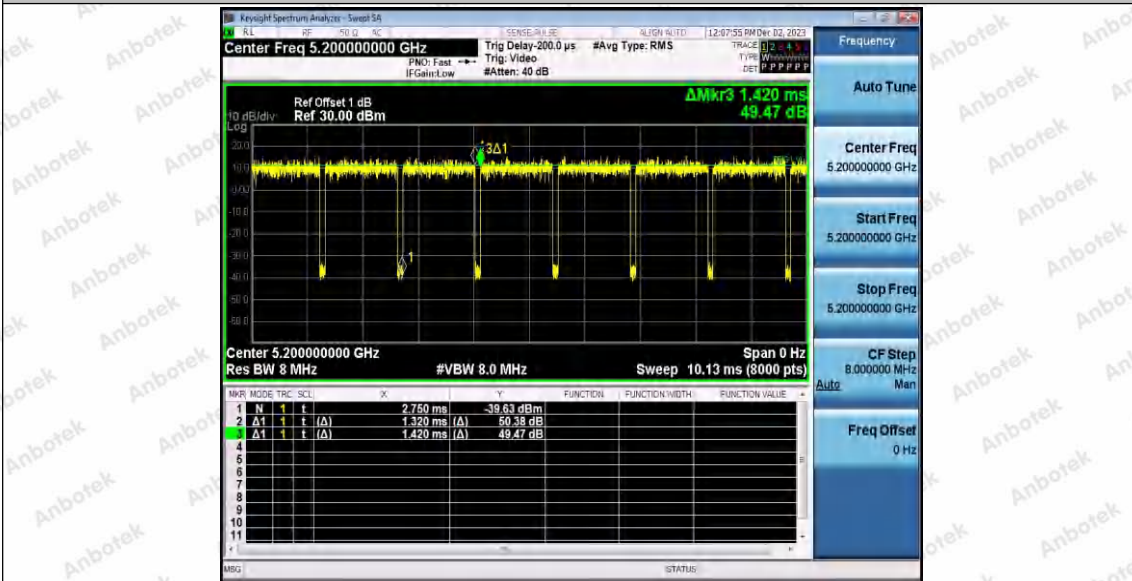

Hotline 400-003-0500
www.anbotek.com.cn

11AC20SISO_Ant1_5180

11AC20SISO_Ant1_5200

Shenzhen Anbotek Compliance Laboratory Limited

Address: 1/F., Building D, Sogood Science and Technology Park, Sanwei Community, Hangcheng Street, Bao'an District, Shenzhen, Guangdong, China.
Tel: (86) 0755-26066440 Fax: (86) 0755-26014772 Email: service@anbotek.com