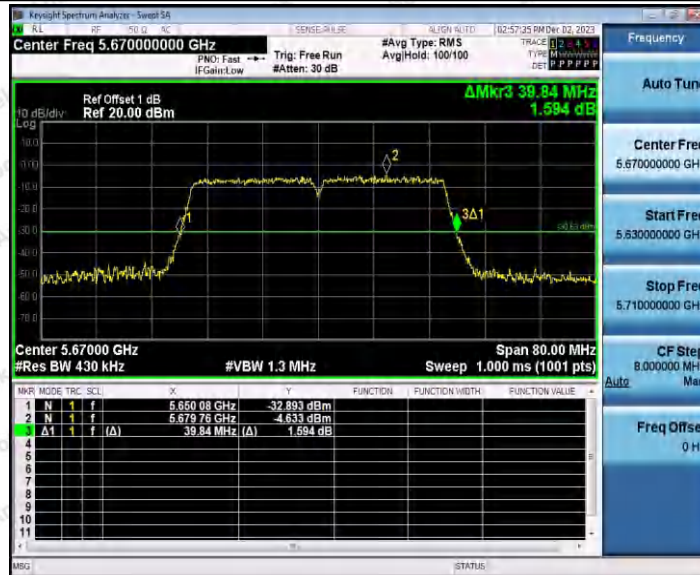

11AC40SISO_Ant1_5670

11AC40SISO_Ant1_5755

Shenzhen Anbotek Compliance Laboratory Limited

Address: 1/F., Building D, Sogood Science and Technology Park, Sanwei Community, Hangcheng Street, Bao'an District, Shenzhen, Guangdong, China.
Tel: (86) 0755-26066440 Fax: (86) 0755-26014772 Email: service@anbotek.com

Hotline 400-003-0500
www.anbotek.com.cn