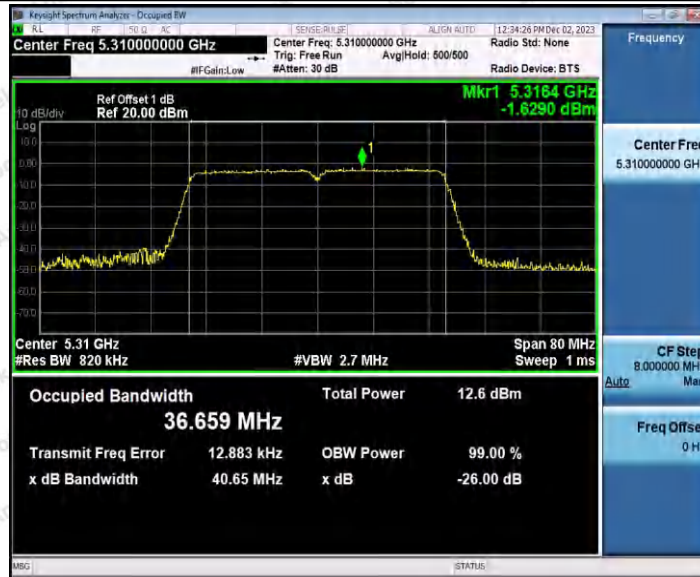

11N40SISO_Ant1_5310

11N40SISO_Ant1_5510

Shenzhen Anbotek Compliance Laboratory Limited

Address: 1/F., Building D, Sogood Science and Technology Park, Sanwei Community, Hangcheng Street, Bao'an District, Shenzhen, Guangdong, China.
Tel: (86) 0755-26066440 Fax: (86) 0755-26014772 Email: service@anbotek.com

Hotline 400-003-0500
www.anbotek.com.cn