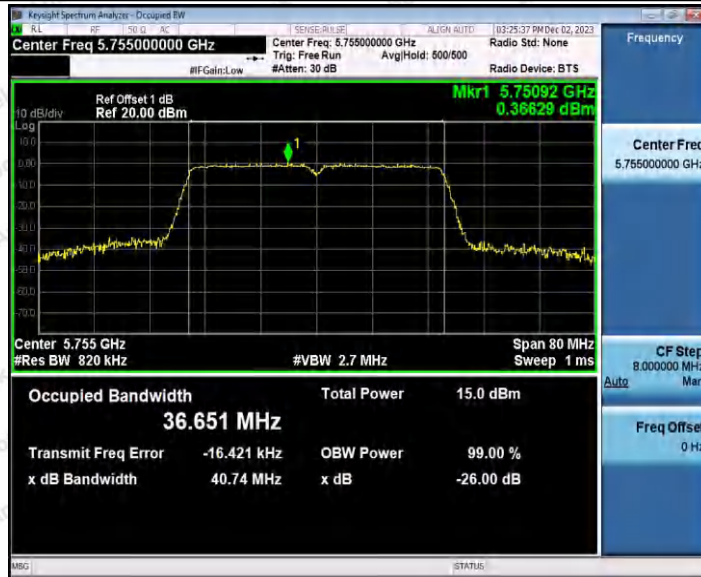

11AC40SISO_Ant1_5755

11AC40SISO_Ant1_5795

Shenzhen Anbotek Compliance Laboratory Limited

Address: 1/F., Building D, Sogood Science and Technology Park, Sanwei Community, Hangcheng Street, Bao'an District, Shenzhen, Guangdong, China.
Tel: (86) 0755-26066440 Fax: (86) 0755-26014772 Email: service@anbotek.com

Hotline 400-003-0500
www.anbotek.com.cn