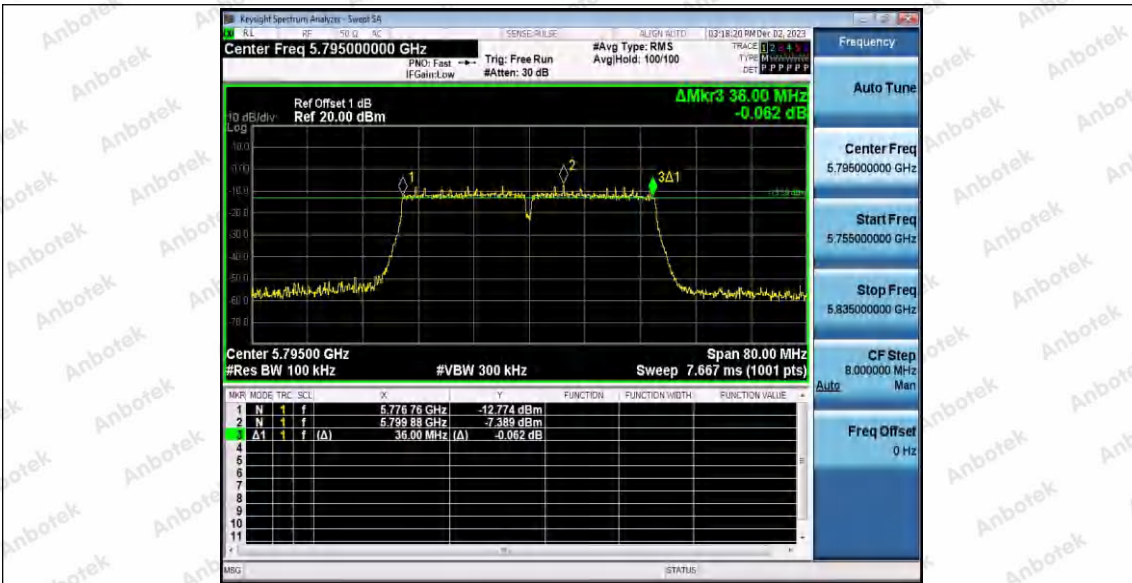

Shenzhen Anbotek Compliance Laboratory Limited

Address: 1/F., Building D, Sogood Science and Technology Park, Sanwei Community, Hangcheng Street, Bao'an District, Shenzhen, Guangdong, China.
Tel: (86) 0755-26066440 Fax: (86) 0755-26014772 Email: service@anbotek.com

Hotline 400-003-0500
www.anbotek.com.cn