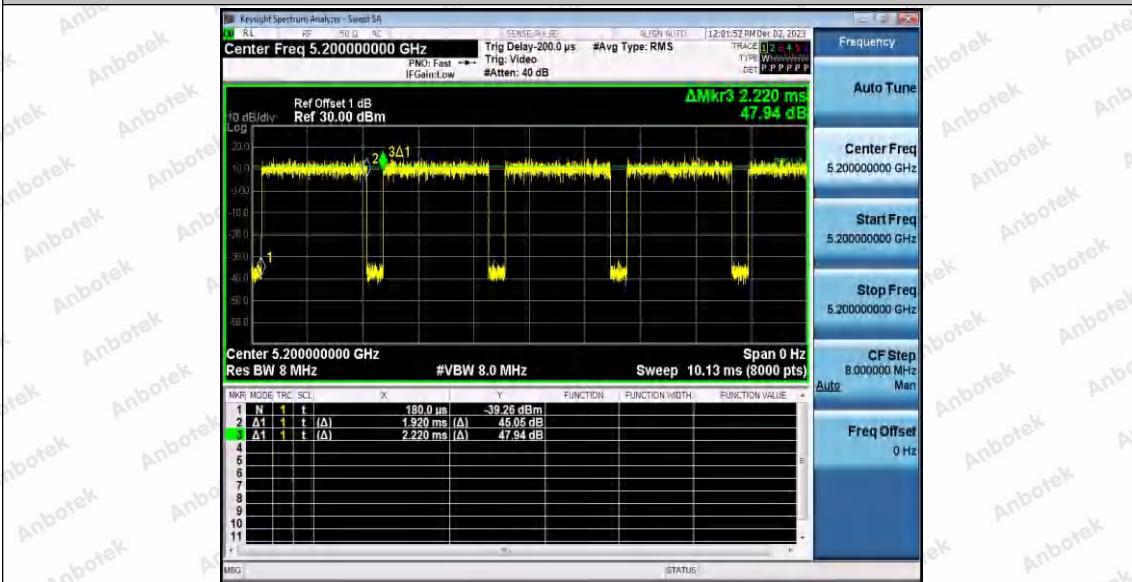

11N20SISO_Ant1_5200