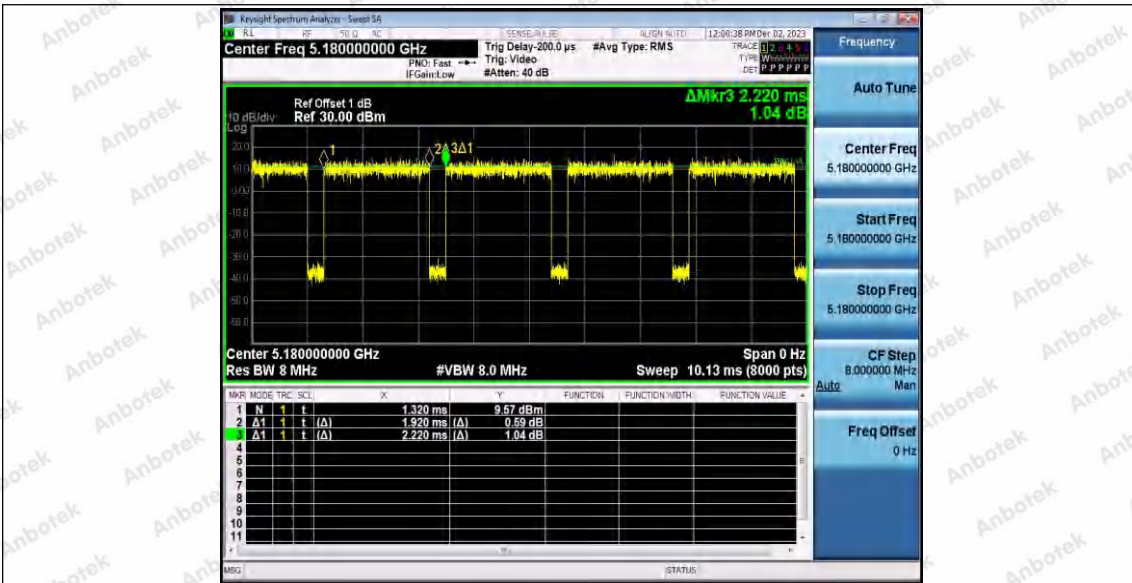

11N20SISO_Ant1_5180