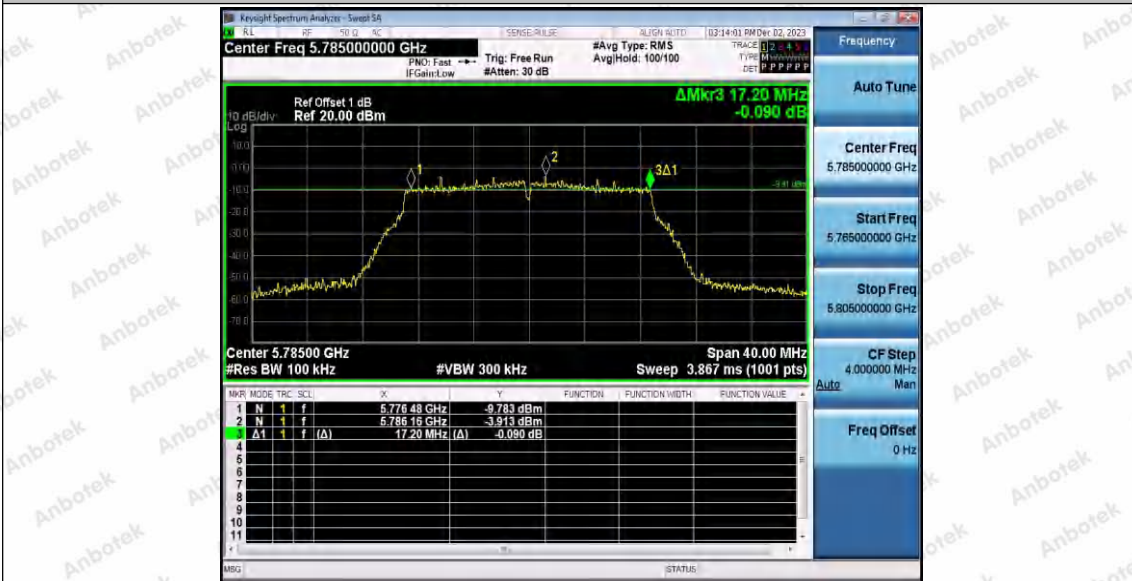

Hotline 400-003-0500
www.anbotek.com.cn

11N20SISO_Ant1_5745

11N20SISO_Ant1_5785

Shenzhen Anbotek Compliance Laboratory Limited

Address: 1/F., Building D, Sogood Science and Technology Park, Sanwei Community, Hangcheng Street, Bao'an District, Shenzhen, Guangdong, China.
Tel: (86) 0755-26066440 Fax: (86) 0755-26014772 Email: service@anbotek.com