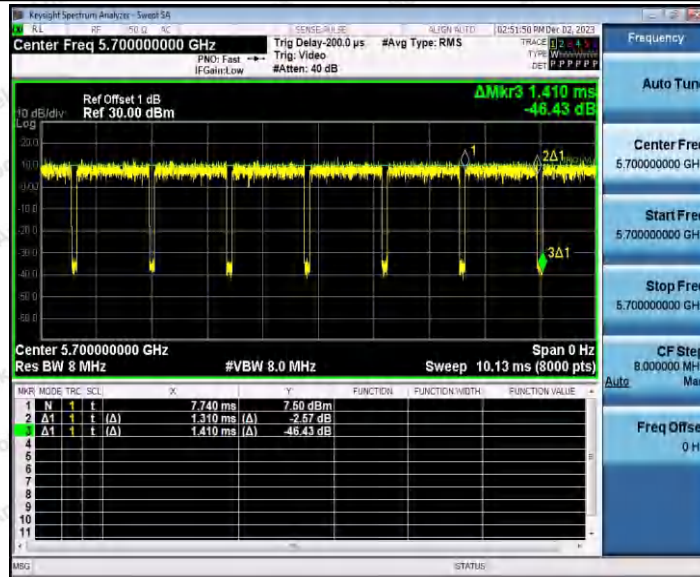

11AC20SISO_Ant1_5700

11AC20SISO_Ant1_5745

Shenzhen Anbotek Compliance Laboratory Limited

Address: 1/F., Building D, Sogood Science and Technology Park, Sanwei Community, Hangcheng Street, Bao'an District, Shenzhen, Guangdong, China.
Tel: (86) 0755-26066440 Fax: (86) 0755-26014772 Email: service@anbotek.com

Hotline 400-003-0500
www.anbotek.com.cn