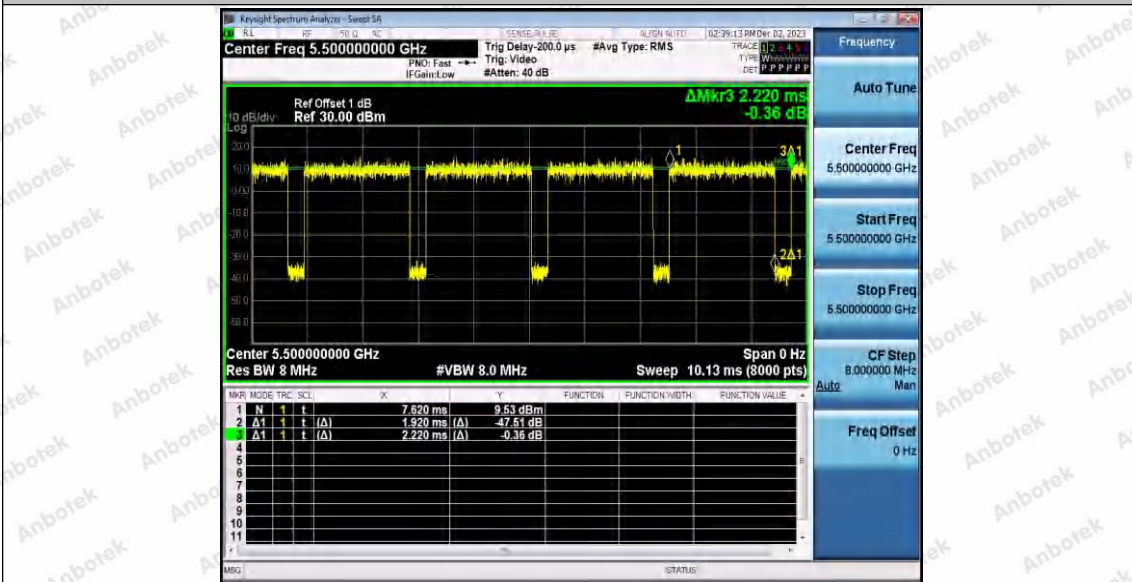

11N20SISO_Ant1_5500