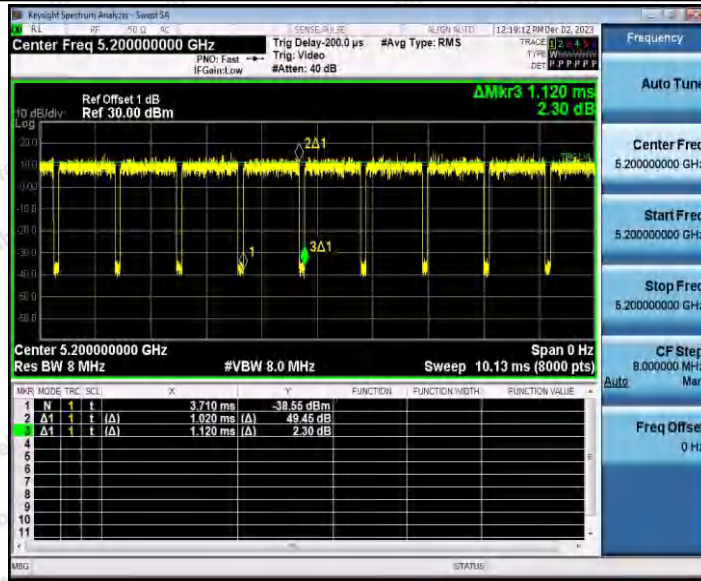

11AX20SISO_Ant1_5200