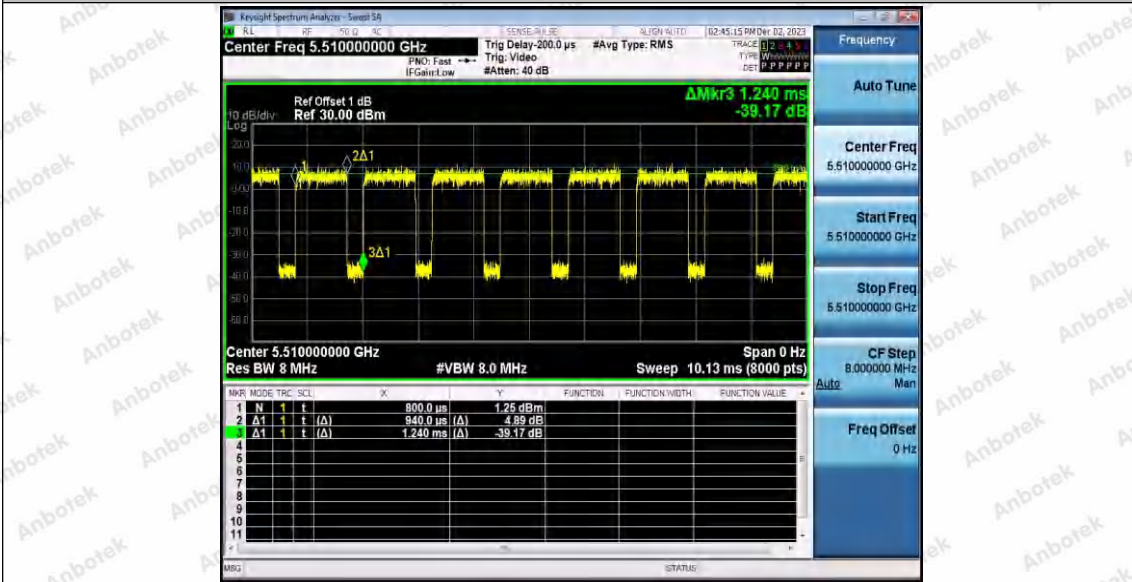

11N40SISO_Ant1_5510