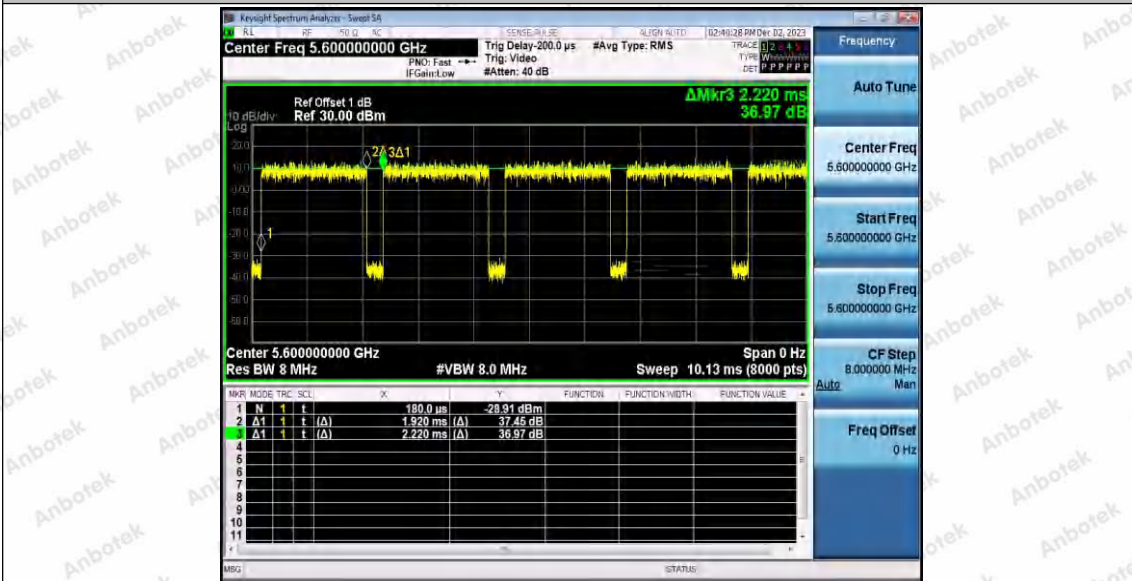

Hotline 400-003-0500
www.anbotek.com.cn

11N20SISO_Ant1_5500

11N20SISO_Ant1_5600

Shenzhen Anbotek Compliance Laboratory Limited

Address: 1/F., Building D, Sogood Science and Technology Park, Sanwei Community, Hangcheng Street, Bao'an District, Shenzhen, Guangdong, China.
 Tel: (86) 0755-26066440 Fax: (86) 0755-26014772 Email: service@anbotek.com