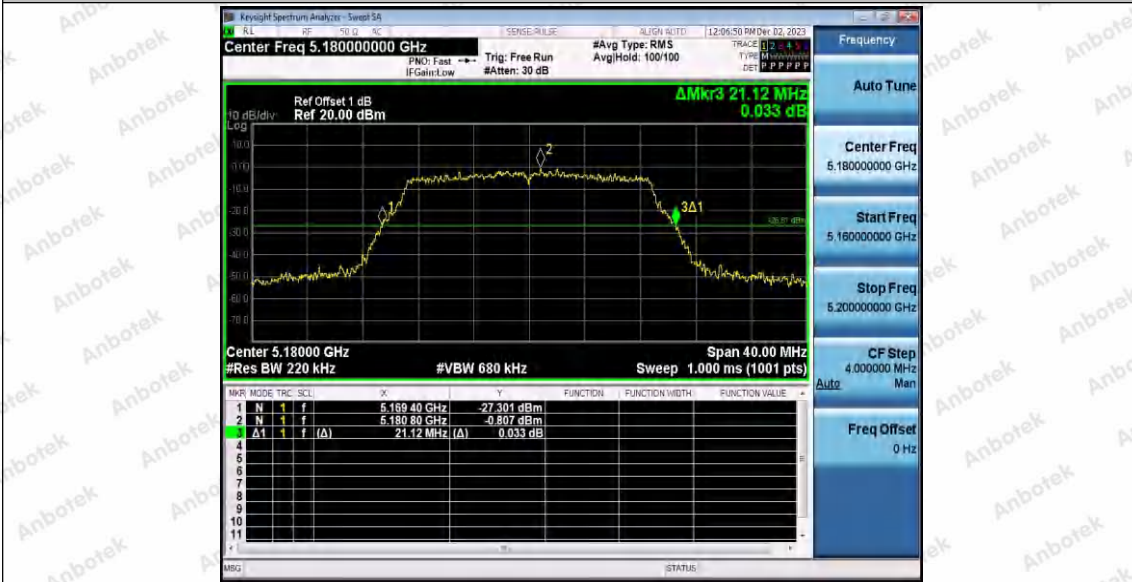

11AC20SISO_Ant1_5180