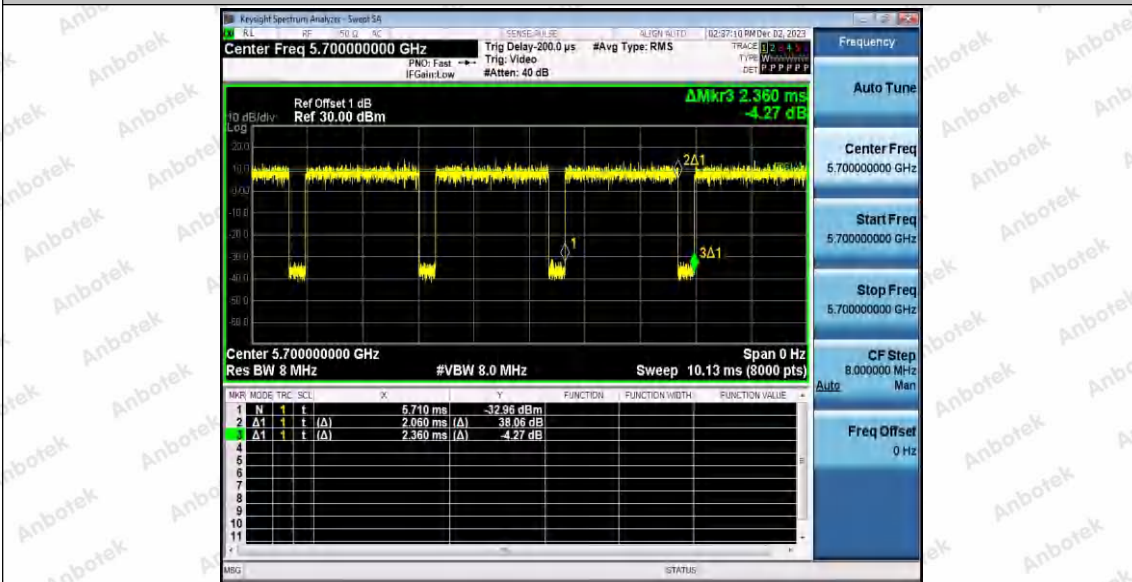

11A_Ant1_5700