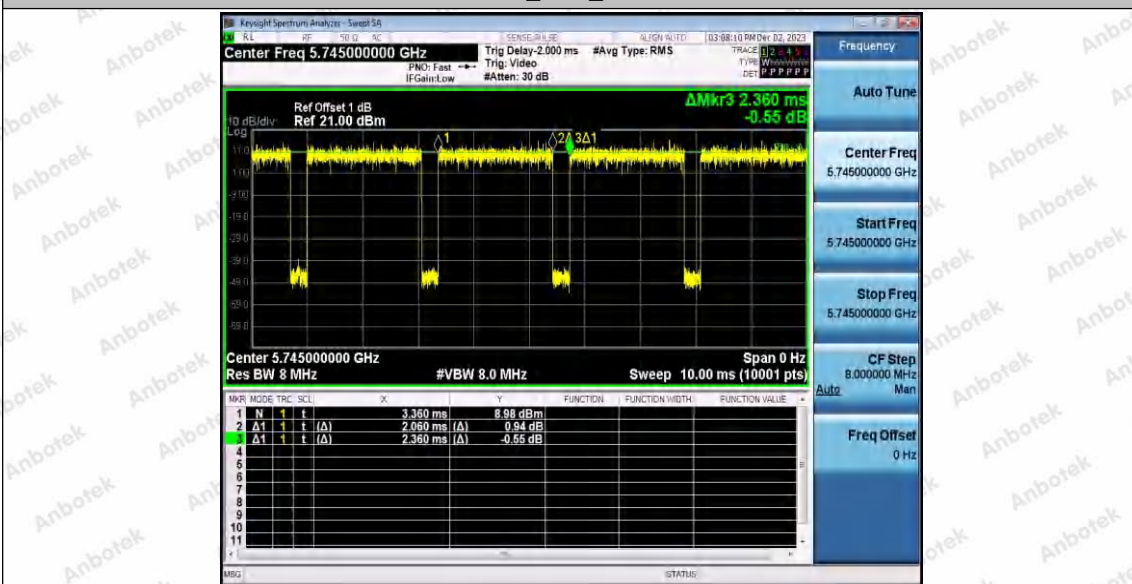

Hotline 400-003-0500
www.anbotek.com.cn

11A_Ant1_5700

11A_Ant1_5745

Shenzhen Anbotek Compliance Laboratory Limited

Address: 1/F., Building D, Sogood Science and Technology Park, Sanwei Community, Hangcheng Street, Bao'an District, Shenzhen, Guangdong, China.
 Tel: (86) 0755-26066440 Fax: (86) 0755-26014772 Email: service@anbotek.com