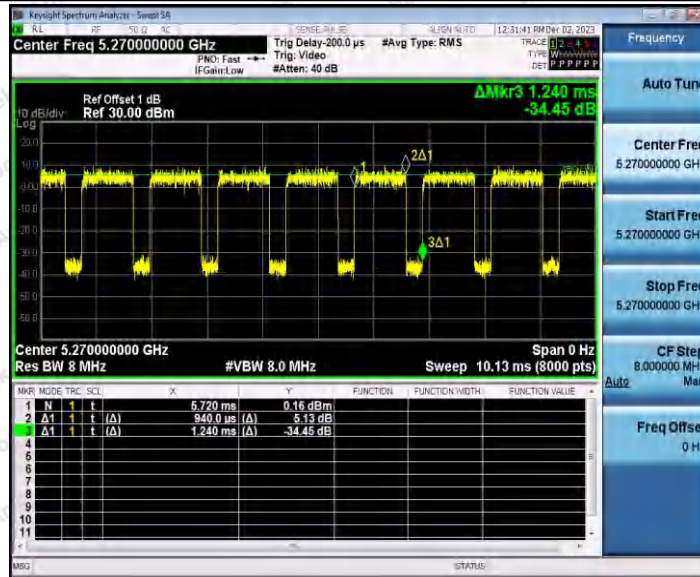

11N40SISO_Ant1_5270

11N40SISO_Ant1_5310

Shenzhen Anbotek Compliance Laboratory Limited

Address: 1/F., Building D, Sogood Science and Technology Park, Sanwei Community, Hangcheng Street, Bao'an District, Shenzhen, Guangdong, China.
Tel: (86) 0755-26066440 Fax: (86) 0755-26014772 Email: service@anbotek.com

Hotline
400-003-0500
www.anbotek.com.cn