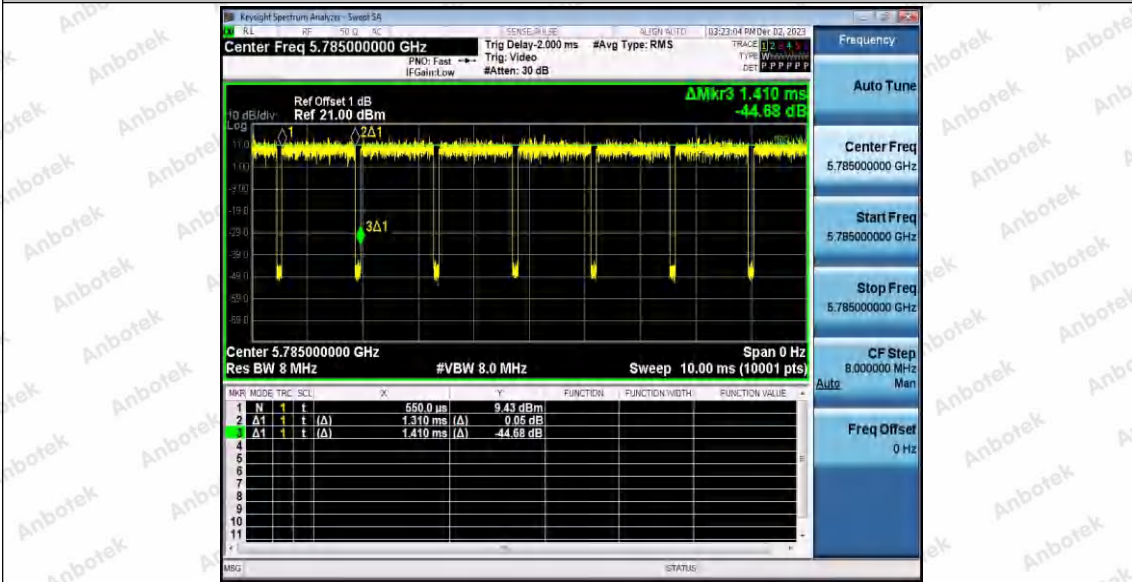

11AC20SISO_Ant1_5785