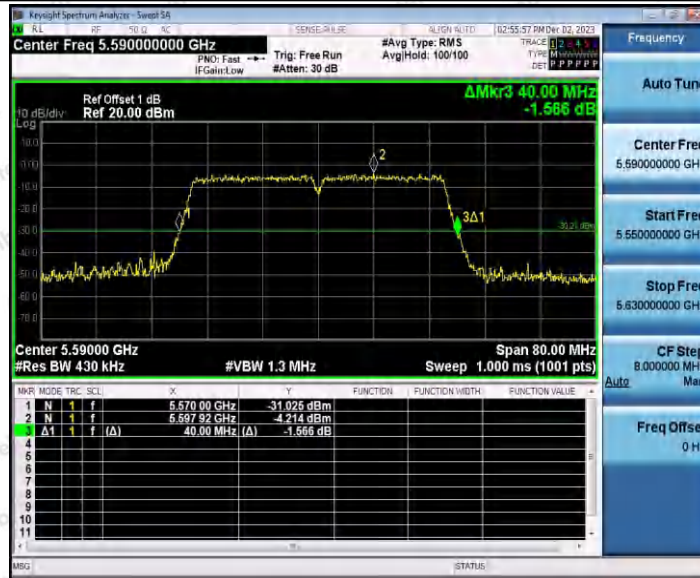

11AC40SISO_Ant1_5590