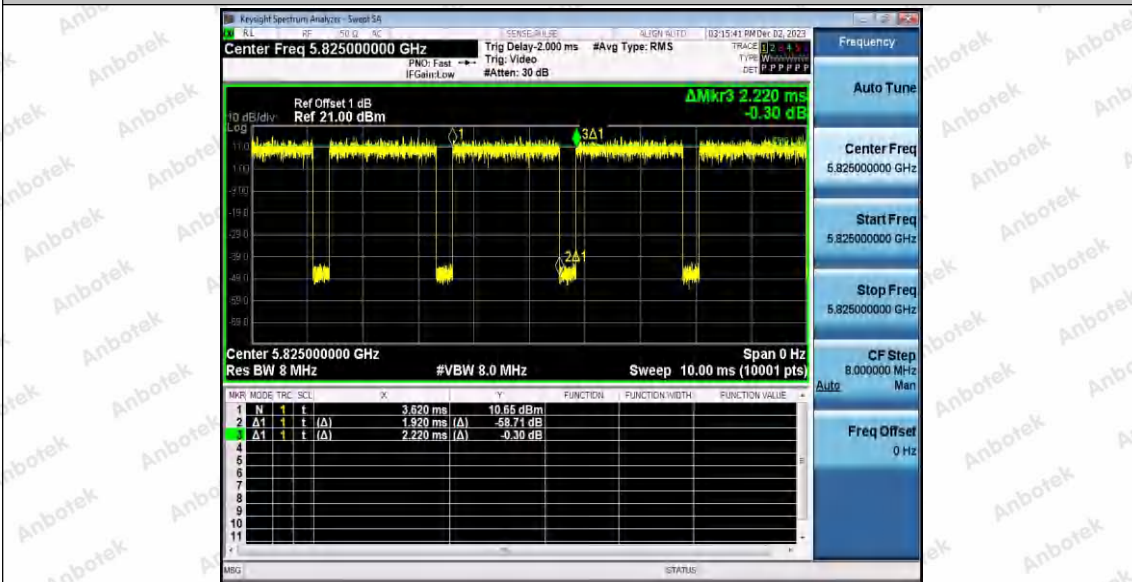

11N20SISO_Ant1_5825