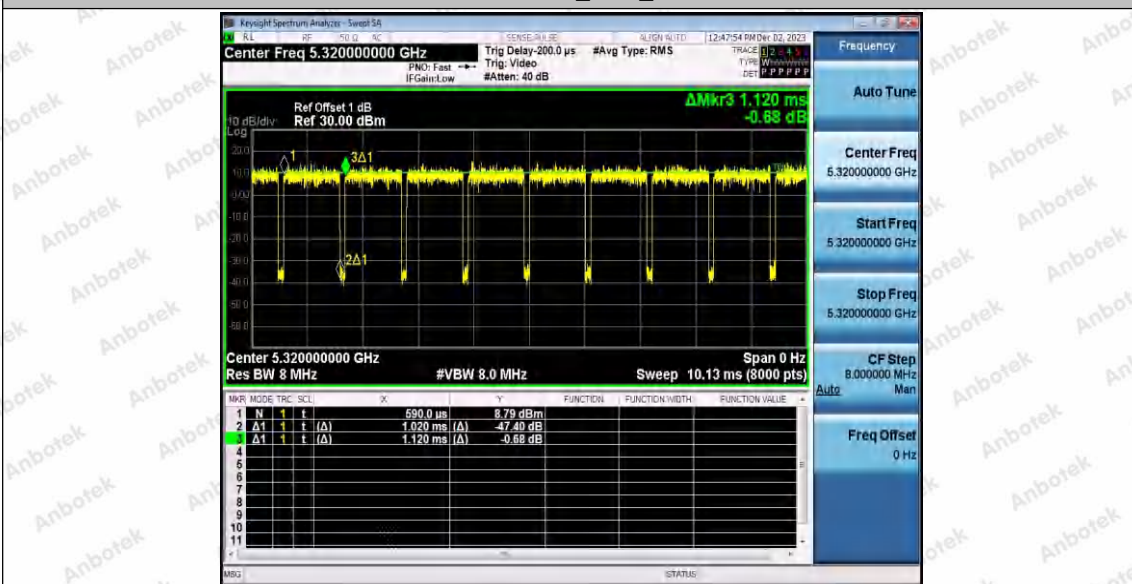

Hotline 400-003-0500
www.anbotek.com.cn

11AX20SISO_Ant1_5300

11AX20SISO_Ant1_5320

Shenzhen Anbotek Compliance Laboratory Limited

Address: 1/F., Building D, Sogood Science and Technology Park, Sanwei Community, Hangcheng Street, Bao'an District, Shenzhen, Guangdong, China.
Tel: (86) 0755-26066440 Fax: (86) 0755-26014772 Email: service@anbotek.com