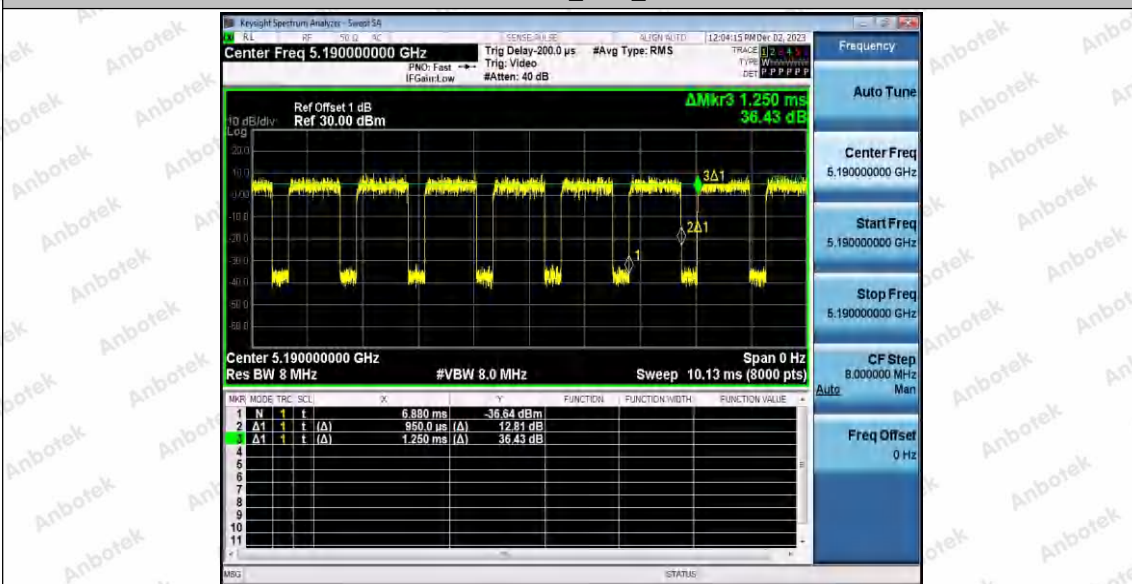

Hotline 400-003-0500
www.anbotek.com.cn

11N20SISO_Ant1_5825

11N40SISO_Ant1_5190

Shenzhen Anbotek Compliance Laboratory Limited

Address: 1/F., Building D, Sogood Science and Technology Park, Sanwei Community, Hangcheng Street, Bao'an District, Shenzhen, Guangdong, China.
 Tel: (86) 0755-26066440 Fax: (86) 0755-26014772 Email: service@anbotek.com