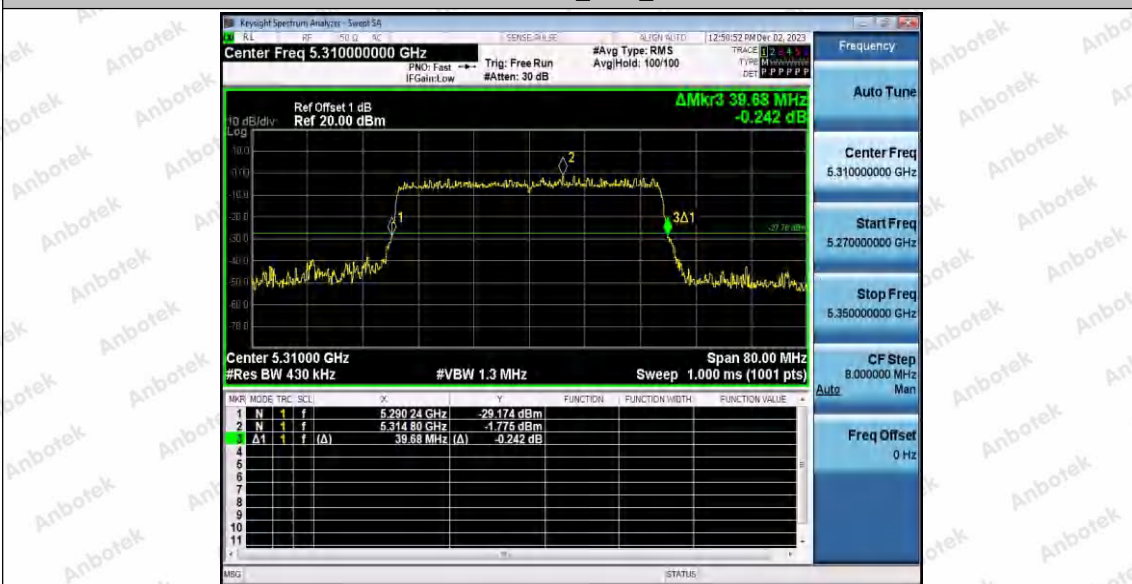

11AX40SISO_Ant1_5310

Shenzhen Anbotek Compliance Laboratory Limited

Address: 1/F., Building D, Sogood Science and Technology Park, Sanwei Community, Hangcheng Street, Bao'an District, Shenzhen, Guangdong, China.
Tel: (86) 0755-26066440 Fax: (86) 0755-26014772 Email: service@anbotek.com

Hotline 400-003-0500
www.anbotek.com.cn