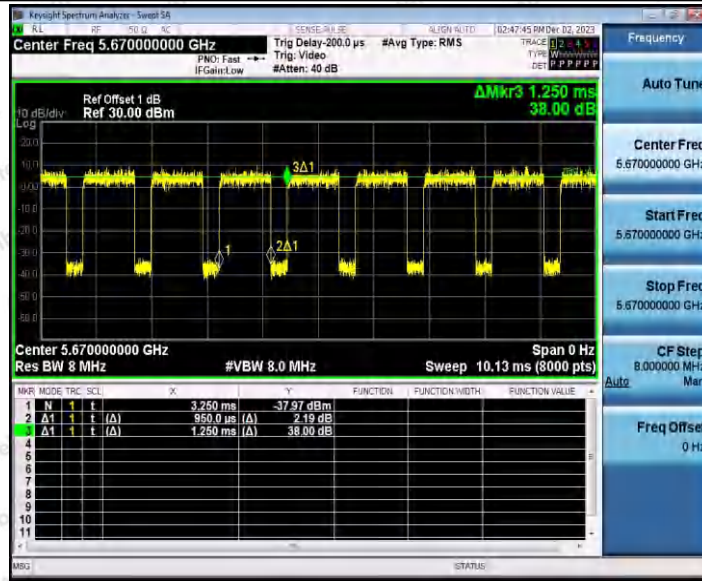

11N40SISO_Ant1_5670