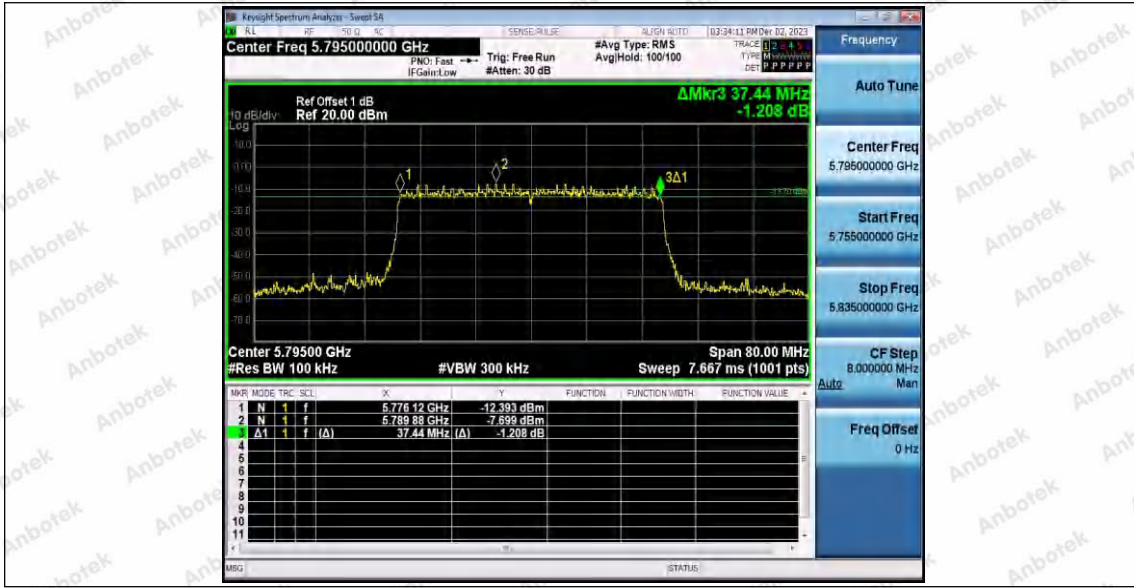

11AX40SISO_Ant1_5795

Shenzhen Anbotek Compliance Laboratory Limited

Address: 1/F., Building D, Sogood Science and Technology Park, Sanwei Community, Hangcheng Street, Bao'an District, Shenzhen, Guangdong, China.
Tel: (86) 0755-26066440 Fax: (86) 0755-26014772 Email: service@anbotek.com

Hotline 400-003-0500
www.anbotek.com.cn