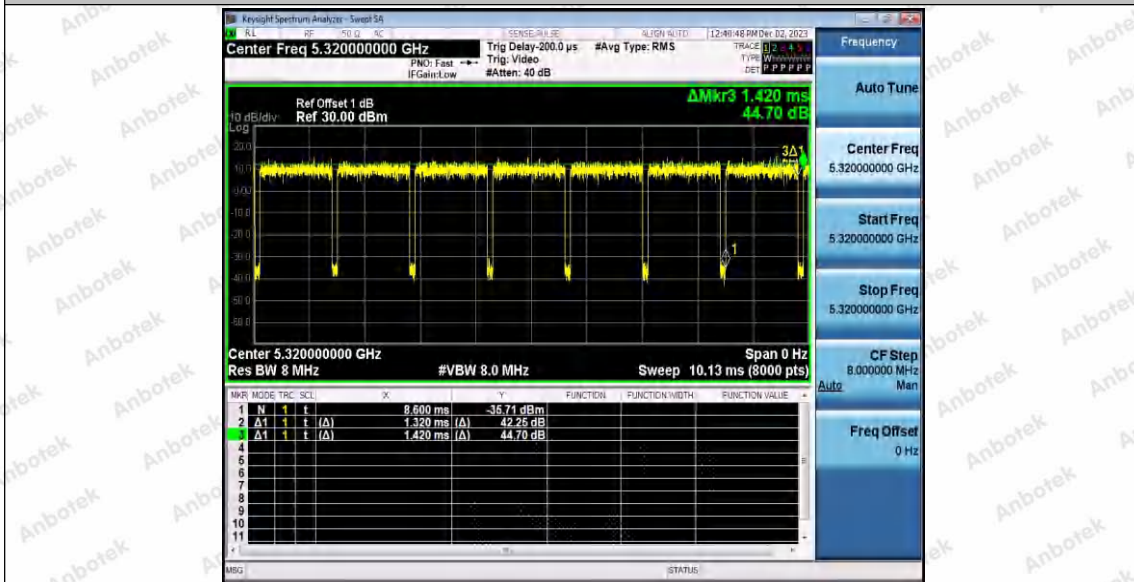

11AC20SISO_Ant1_5320