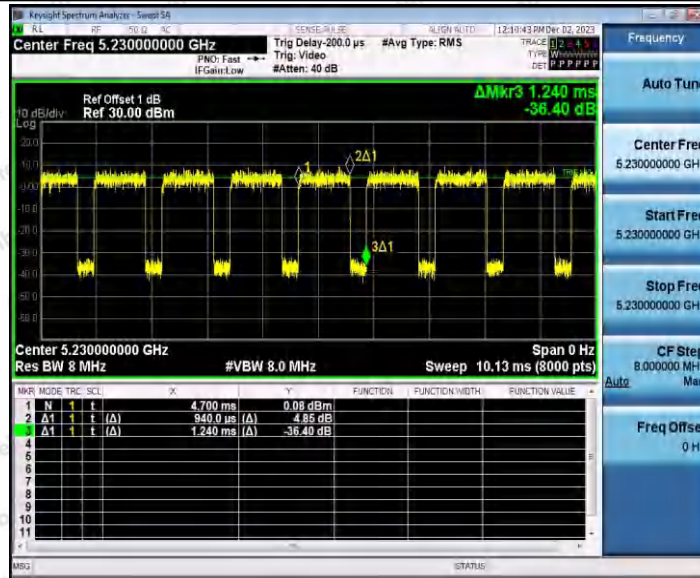

11N40SISO_Ant1_5230