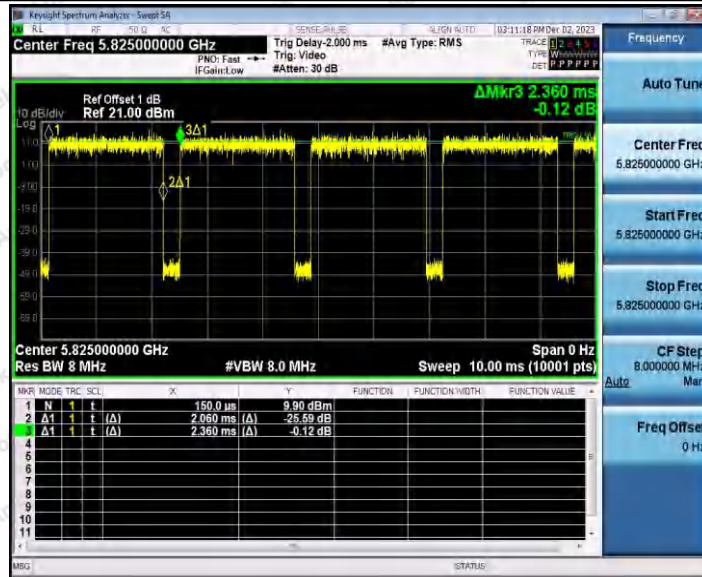

11A_Ant1_5825

Shenzhen Anbotek Compliance Laboratory Limited

Address: 1/F., Building D, Sogood Science and Technology Park, Sanwei Community, Hangcheng Street, Bao'an District, Shenzhen, Guangdong, China.
Tel: (86) 0755-26066440 Fax: (86) 0755-26014772 Email: service@anbotek.com

Hotline 400-003-0500
www.anbotek.com.cn