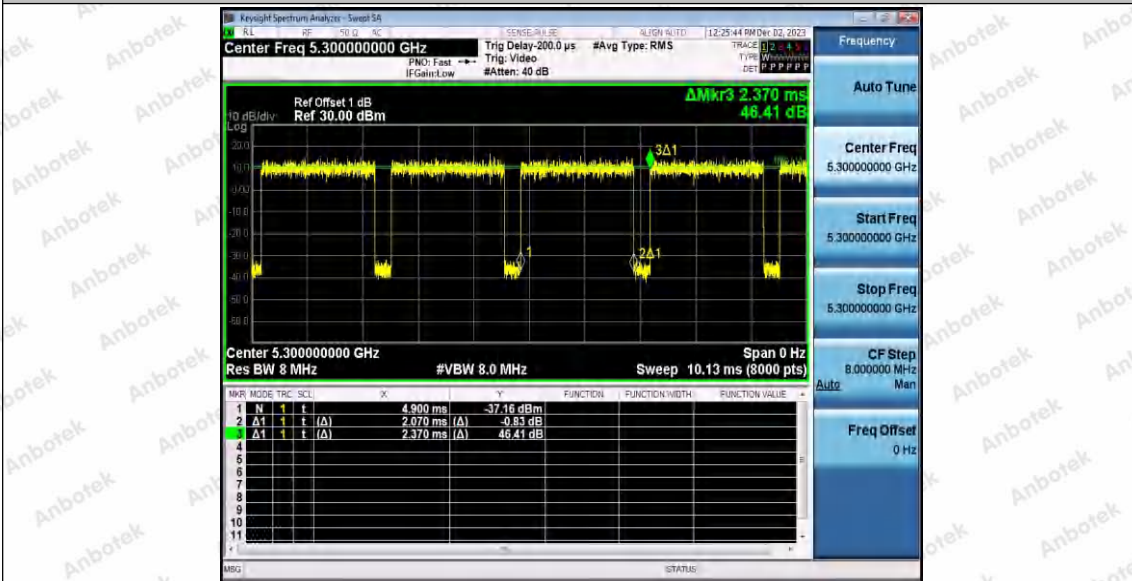

11A_Ant1_5300

Shenzhen Anbotek Compliance Laboratory Limited

Address: 1/F., Building D, Sogood Science and Technology Park, Sanwei Community, Hangcheng Street, Bao'an District, Shenzhen, Guangdong, China.
Tel: (86) 0755-26066440 Fax: (86) 0755-26014772 Email: service@anbotek.com

Hotline 400-003-0500
www.anbotek.com.cn