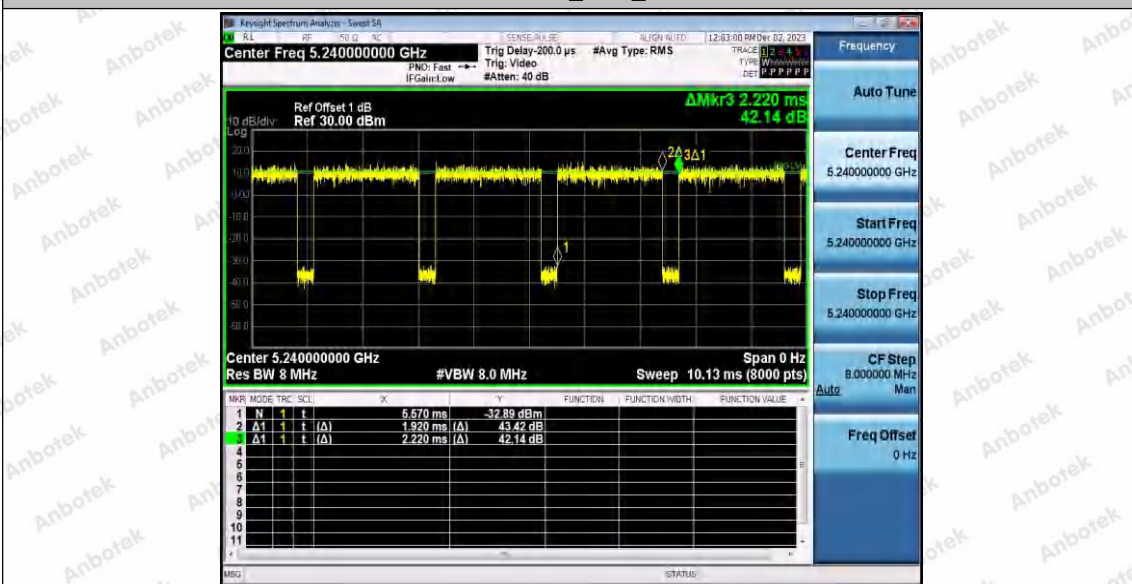

Hotline 400-003-0500
www.anbotek.com.cn

11N20SISO_Ant1_5200

11N20SISO_Ant1_5240

Shenzhen Anbotek Compliance Laboratory Limited

Address: 1/F., Building D, Sogood Science and Technology Park, Sanwei Community, Hangcheng Street, Bao'an District, Shenzhen, Guangdong, China.
 Tel: (86) 0755-26066440 Fax: (86) 0755-26014772 Email: service@anbotek.com