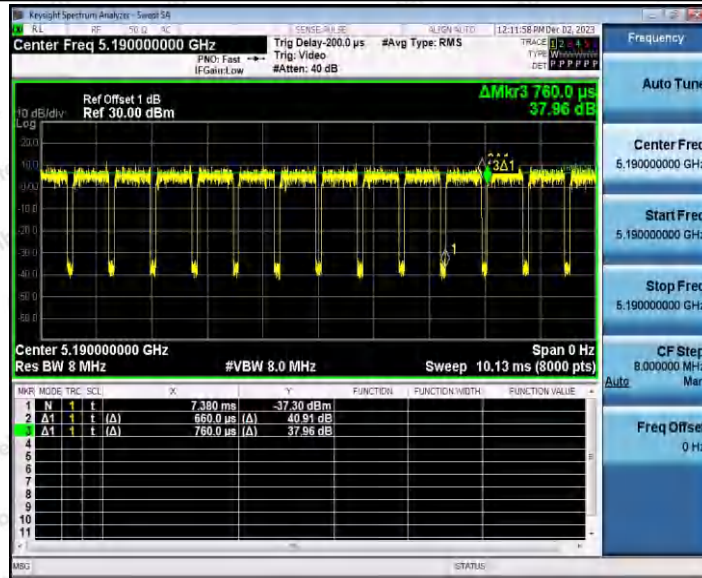

11AC40SISO_Ant1_5190