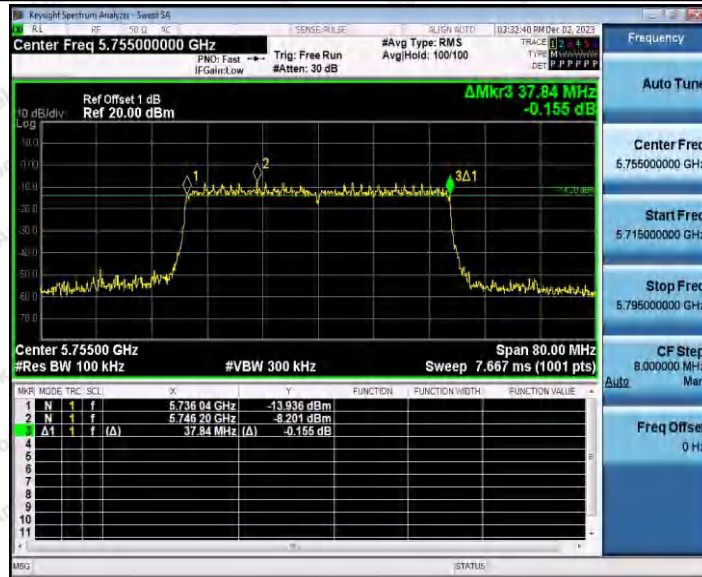

11AX40SISO_Ant1_5755

Shenzhen Anbotek Compliance Laboratory Limited

Address: 1/F., Building D, Sogood Science and Technology Park, Sanwei Community, Hangcheng Street, Bao'an District, Shenzhen, Guangdong, China.
Tel: (86) 0755-26066440 Fax: (86) 0755-26014772 Email: service@anbotek.com

Hotline 400-003-0500
www.anbotek.com.cn