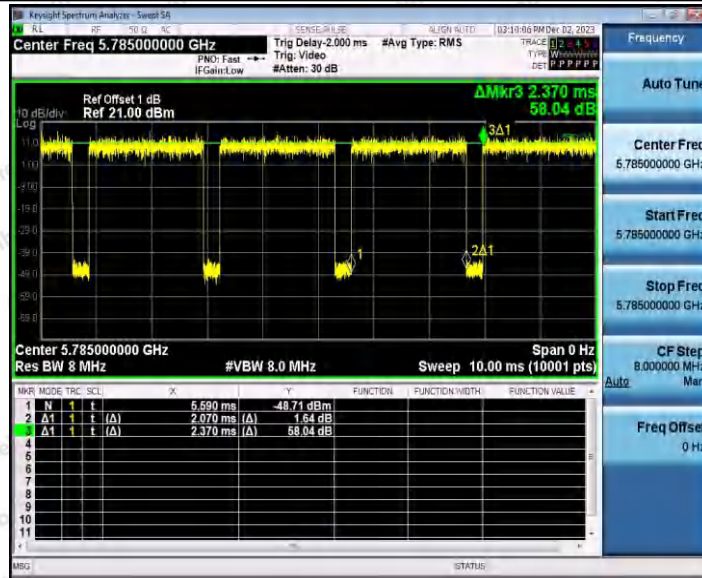

11A_Ant1_5785