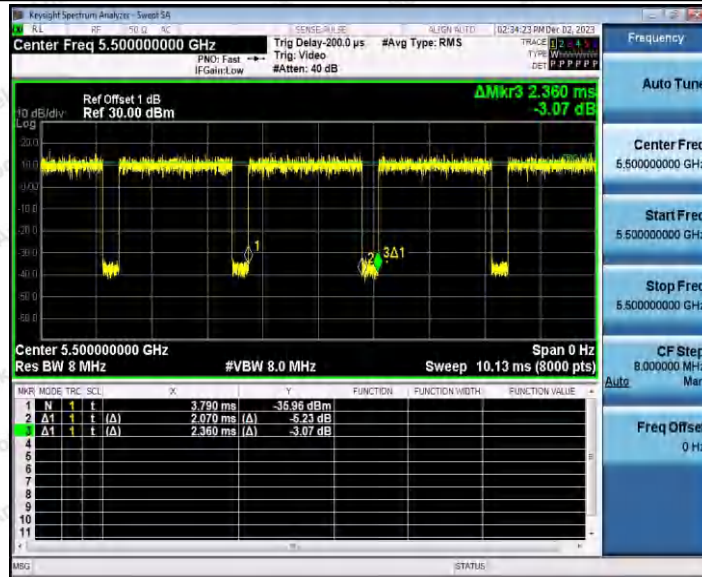

11A_Ant1_5500

Shenzhen Anbotek Compliance Laboratory Limited

Address: 1/F., Building D, Sogood Science and Technology Park, Sanwei Community, Hangcheng Street, Bao'an District, Shenzhen, Guangdong, China.
Tel: (86) 0755-26066440 Fax: (86) 0755-26014772 Email: service@anbotek.com

Hotline 400-003-0500
www.anbotek.com.cn