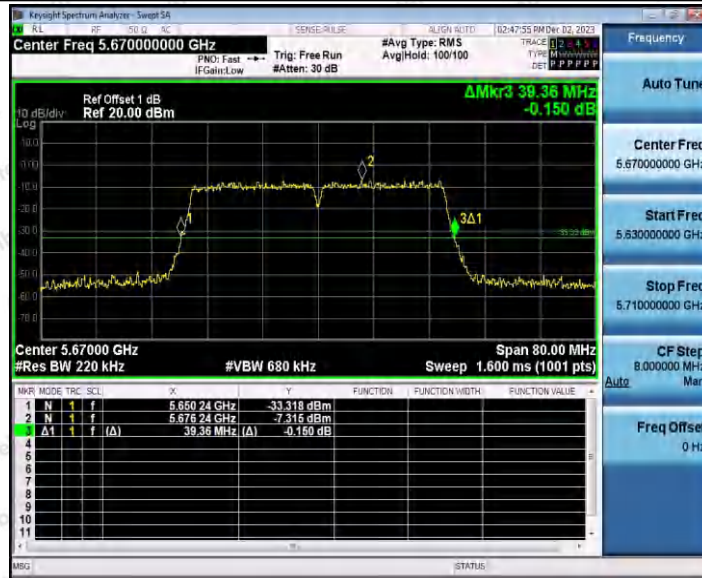

11N40SISO_Ant1_5670