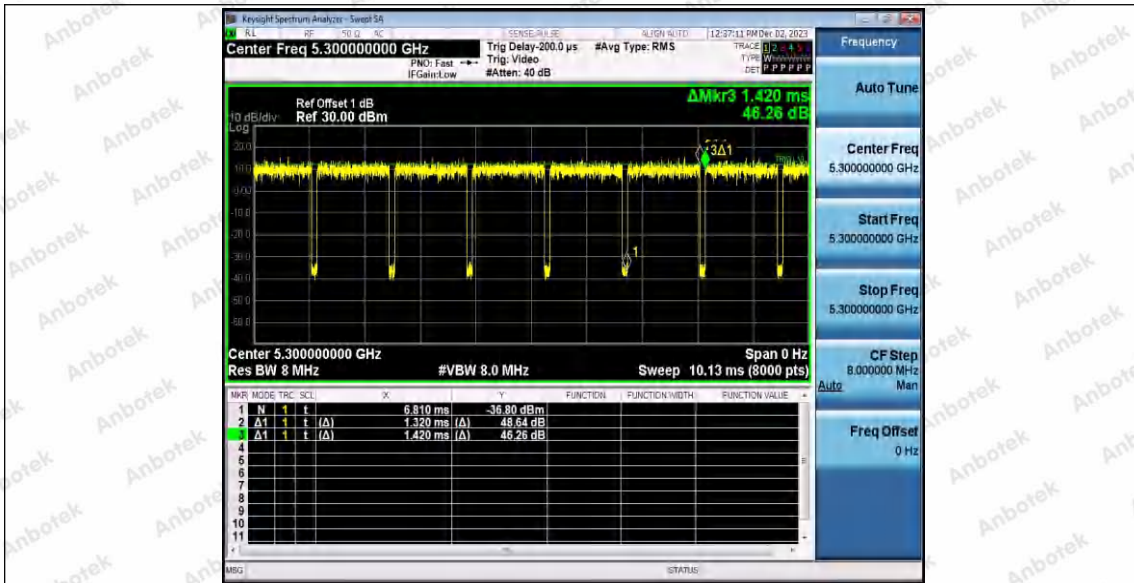

11AC20SISO_Ant1_5300