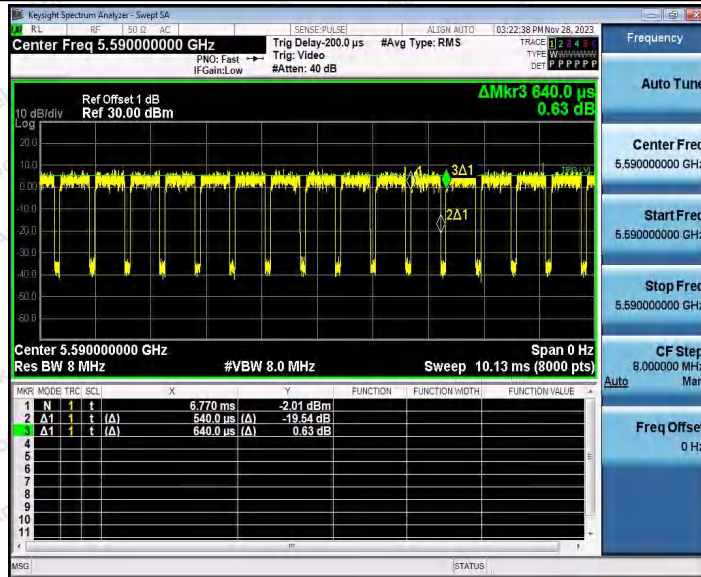

11AX40SISO_Ant1_5590

11AX40SISO_Ant1_5670

Shenzhen Anbotek Compliance Laboratory Limited

Address: 1/F., Building D, Sogood Science and Technology Park, Sanwei Community, Hangcheng Street, Bao'an District, Shenzhen, Guangdong, China.
Tel: (86) 0755-26066440 Fax: (86) 0755-26014772 Email: service@anbotek.com

Hotline: 400-003-0500
www.anbotek.com.cn