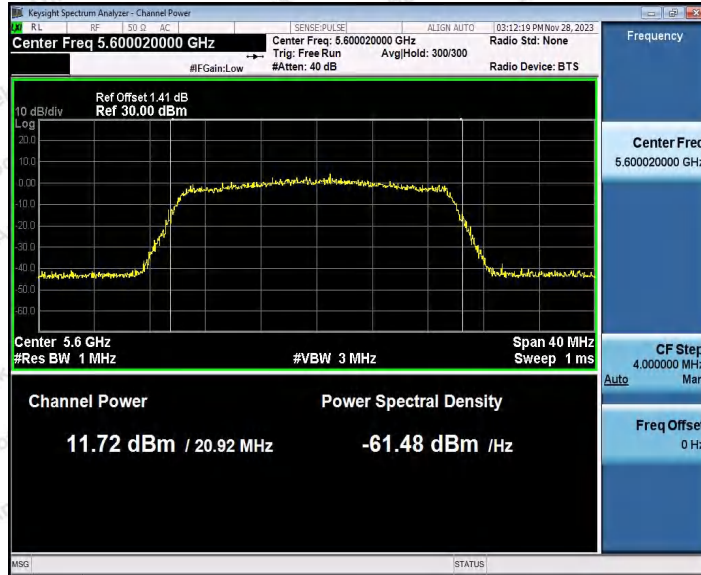

11AX20SISO_Ant1_5600

11AX20SISO_Ant1_5700

Shenzhen Anbotek Compliance Laboratory Limited

Address: 1/F., Building D, Sogood Science and Technology Park, Sanwei Community, Hangcheng Street, Bao'an District, Shenzhen, Guangdong, China.
Tel: (86) 0755-26066440 Fax: (86) 0755-26014772 Email: service@anbotek.com

Hotline: 400-003-0500
www.anbotek.com.cn