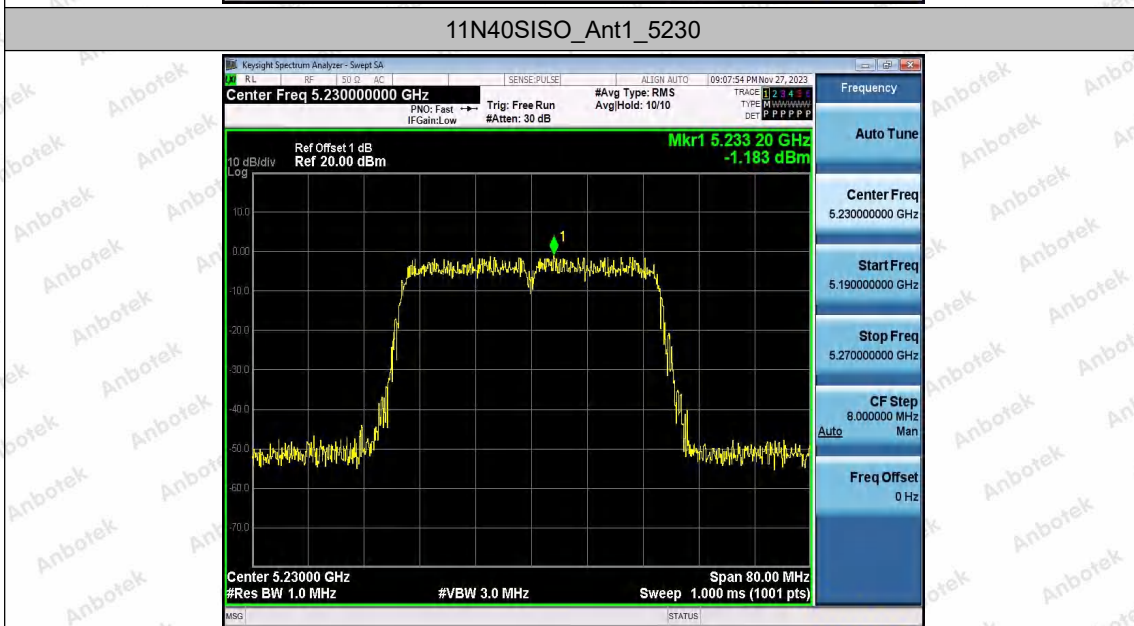

Shenzhen Anbotek Compliance Laboratory Limited

Address: 1/F., Building D, Sogood Science and Technology Park, Sanwei Community, Hangcheng Street, Bao'an District, Shenzhen, Guangdong, China.
Tel: (86) 0755-26066440 Fax: (86) 0755-26014772 Email: service@anbotek.com

Hotline 400-003-0500
www.anbotek.com.cn