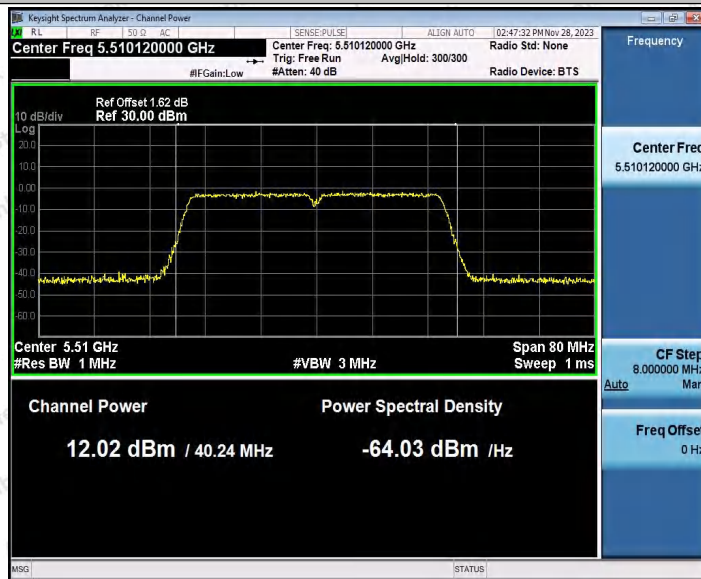

Hotline: 400-003-0500  
www.anbotek.com.cn

11AC40SISO\_Ant1\_5310

11AC40SISO\_Ant1\_5510