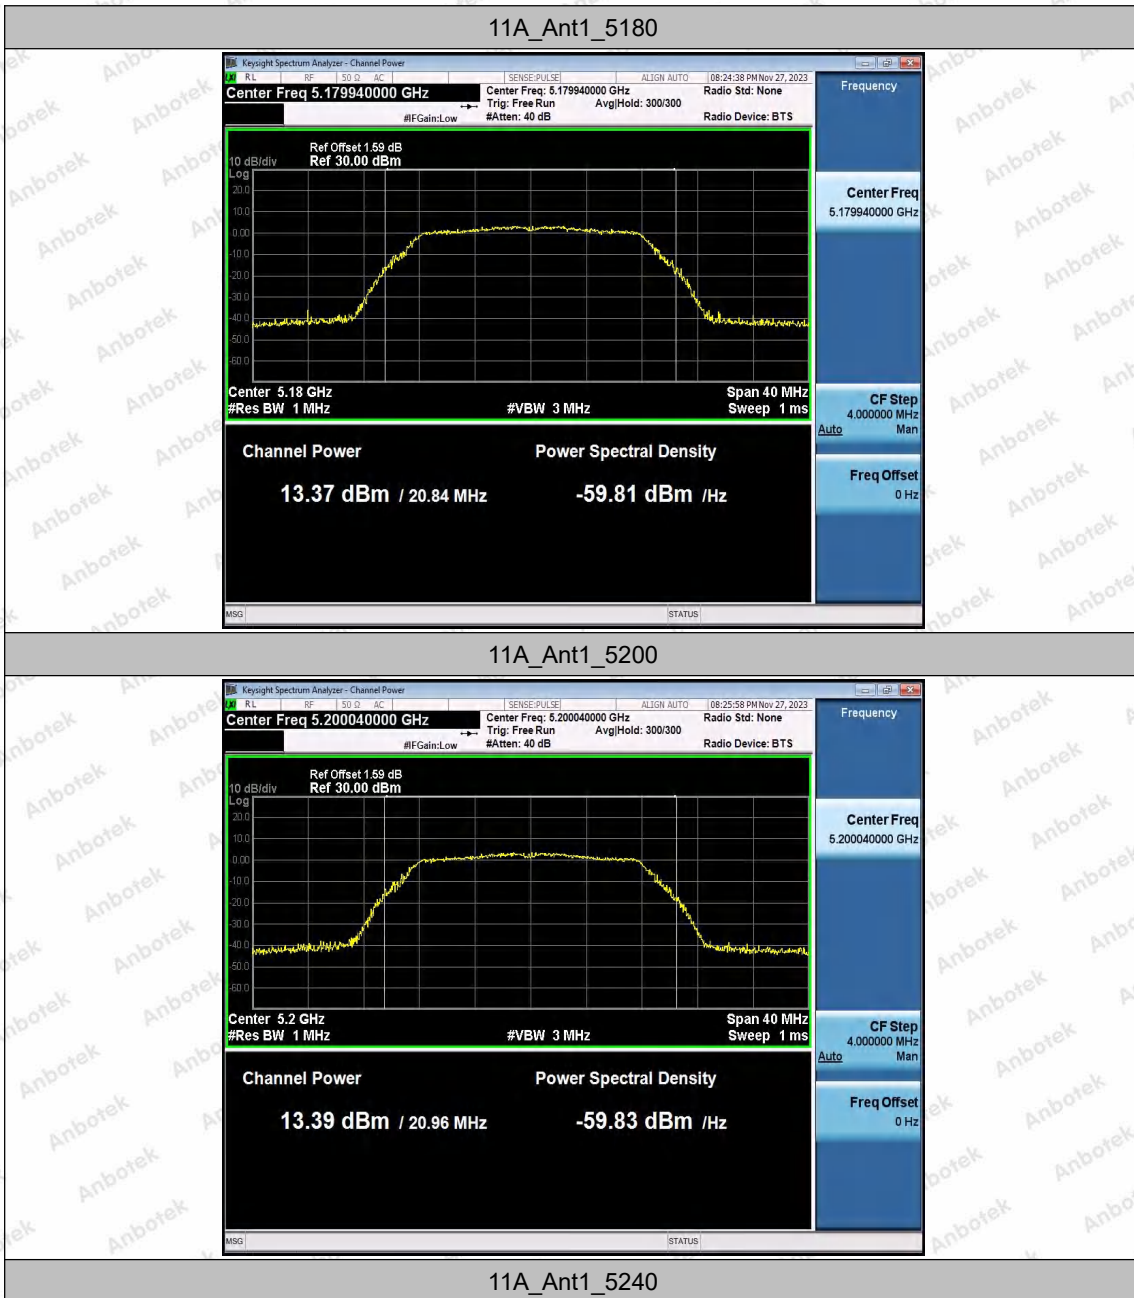

## Test Graphs Channel Power