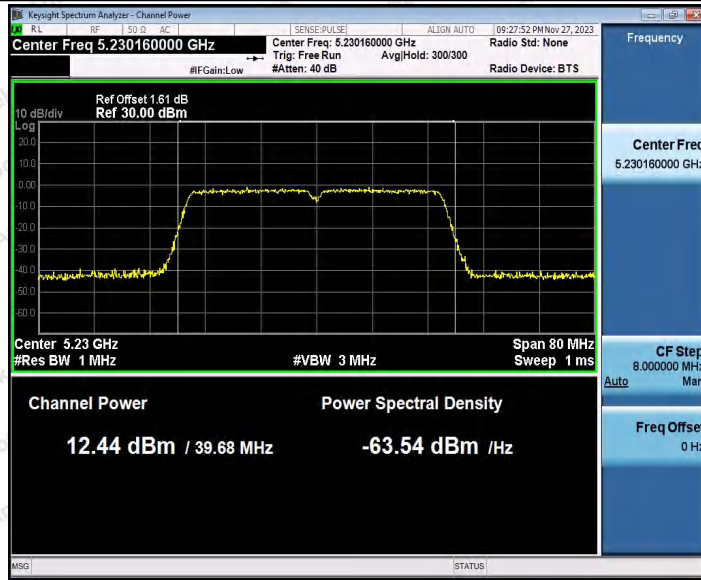

11AC40SISO_Ant1_5230

11AC40SISO_Ant1_5270

Shenzhen Anbotek Compliance Laboratory Limited

Address: 1/F., Building D, Sogood Science and Technology Park, Sanwei Community, Hangcheng Street, Bao'an District, Shenzhen, Guangdong, China.
Tel: (86) 0755-26066440 Fax: (86) 0755-26014772 Email: service@anbotek.com

Hotline: 400-003-0500
www.anbotek.com.cn