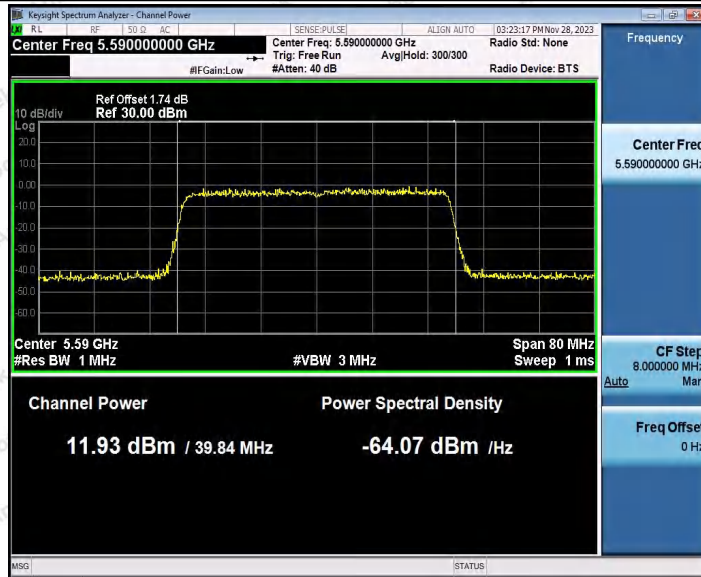

11AX40SISO_Ant1_5590

11AX40SISO_Ant1_5670

Shenzhen Anbotek Compliance Laboratory Limited

Address: 1/F., Building D, Sogood Science and Technology Park, Sanwei Community, Hangcheng Street, Bao'an District, Shenzhen, Guangdong, China.
Tel: (86) 0755-26066440 Fax: (86) 0755-26014772 Email: service@anbotek.com

Hotline: 400-003-0500
www.anbotek.com.cn