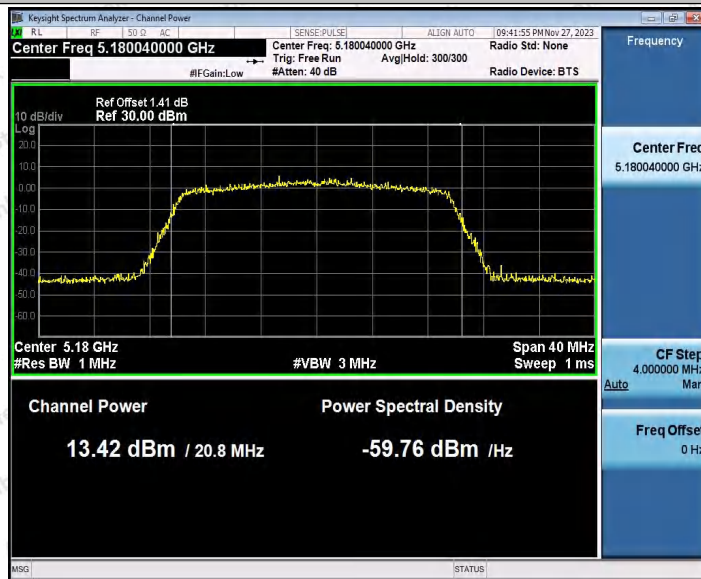

Hotline  
400-003-0500  
www.anbotek.com.cn

11AC40SISO\_Ant1\_5795

11AX20SISO\_Ant1\_5180