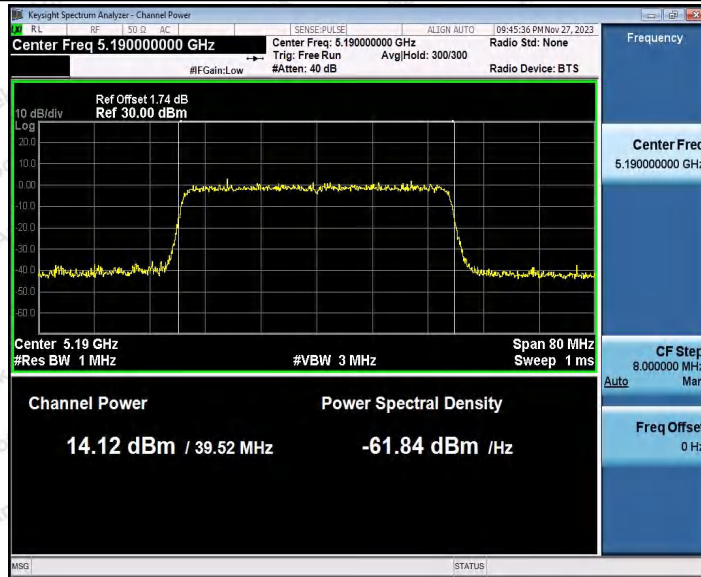

11AX40SISO_Ant1_5190

11AX40SISO_Ant1_5230

Shenzhen Anbotek Compliance Laboratory Limited

Address: 1/F., Building D, Sogood Science and Technology Park, Sanwei Community, Hangcheng Street, Bao'an District, Shenzhen, Guangdong, China.
Tel: (86) 0755-26066440 Fax: (86) 0755-26014772 Email: service@anbotek.com

Hotline
400-003-0500
www.anbotek.com.cn