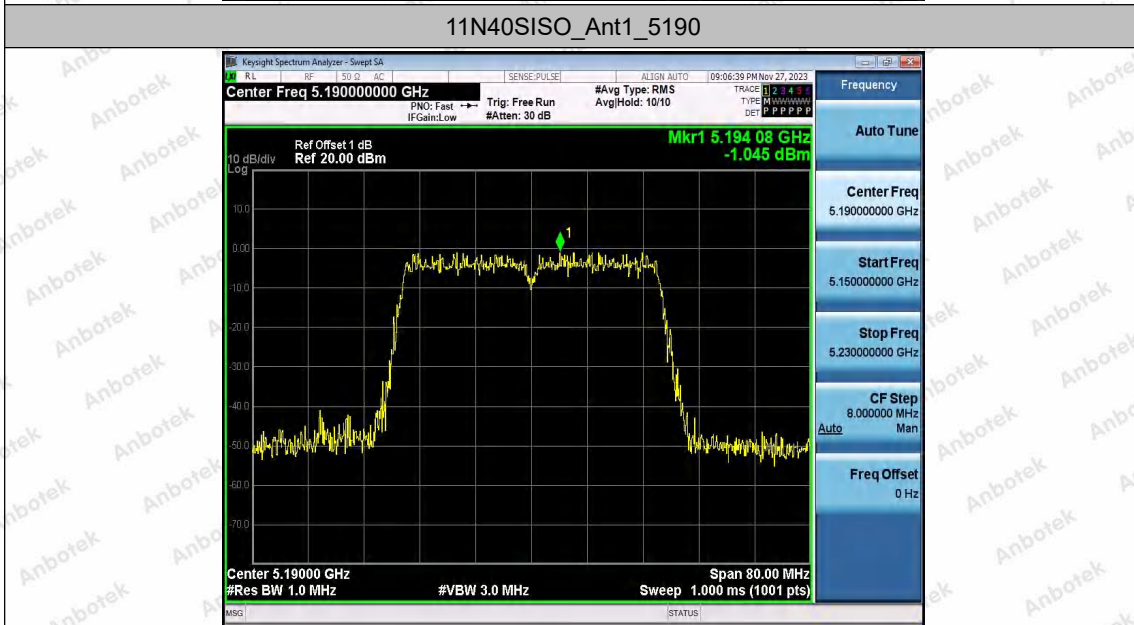

Shenzhen Anbotek Compliance Laboratory Limited

Address: 1/F., Building D, Sogood Science and Technology Park, Sanwei Community, Hangcheng Street, Bao'an District, Shenzhen, Guangdong, China.
Tel: (86) 0755-26066440 Fax: (86) 0755-26014772 Email: service@anbotek.com

Hotline 400-003-0500
www.anbotek.com.cn