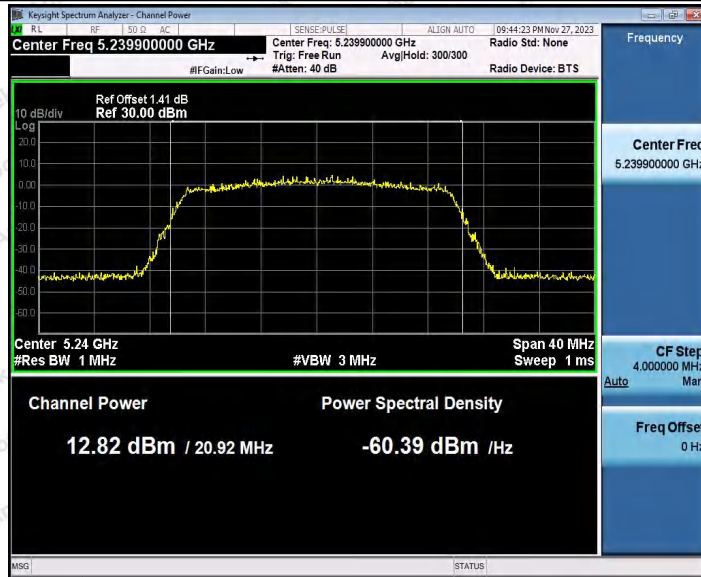

11AX20SISO_Ant1_5240

11AX20SISO_Ant1_5260

Shenzhen Anbotek Compliance Laboratory Limited

Address: 1/F., Building D, Sogood Science and Technology Park, Sanwei Community, Hangcheng Street, Bao'an District, Shenzhen, Guangdong, China.
Tel: (86) 0755-26066440 Fax: (86) 0755-26014772 Email: service@anbotek.com

Hotline
400-003-0500
www.anbotek.com.cn