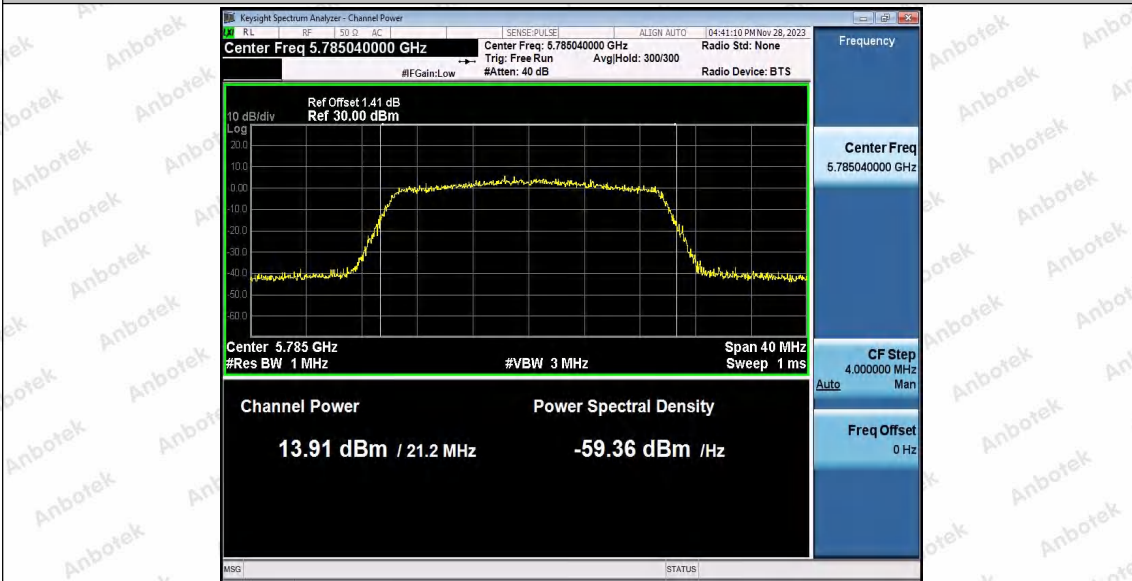

Hotline: 400-003-0500  
 www.anbotek.com.cn

11AX20SISO\_Ant1\_5745

11AX20SISO\_Ant1\_5785