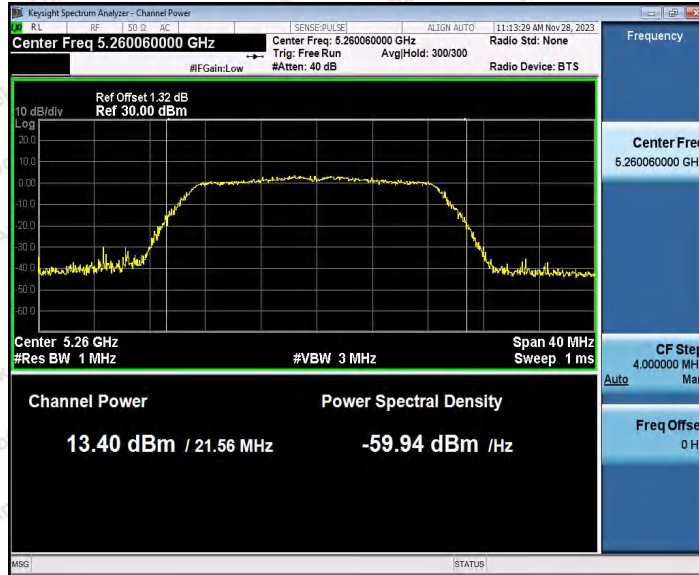

11AC20SISO_Ant1_5260

11AC20SISO_Ant1_5300

Shenzhen Anbotek Compliance Laboratory Limited

Address: 1/F., Building D, Sogood Science and Technology Park, Sanwei Community, Hangcheng Street, Bao'an District, Shenzhen, Guangdong, China.
Tel: (86) 0755-26066440 Fax: (86) 0755-26014772 Email: service@anbotek.com

Hotline 400-003-0500
www.anbotek.com.cn