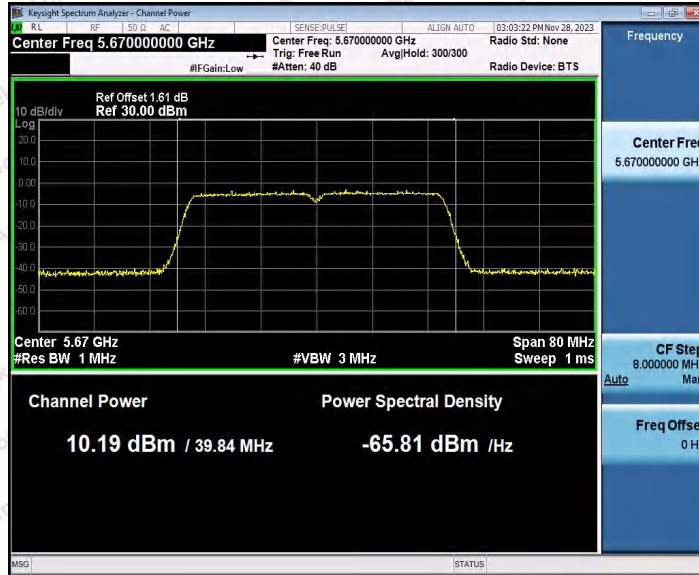

11AC40SISO_Ant1_5670

11AC40SISO_Ant1_5755

Shenzhen Anbotek Compliance Laboratory Limited

Address: 1/F., Building D, Sogood Science and Technology Park, Sanwei Community, Hangcheng Street, Bao'an District, Shenzhen, Guangdong, China.
Tel: (86) 0755-26066440 Fax: (86) 0755-26014772 Email: service@anbotek.com

Hotline
400-003-0500
www.anbotek.com.cn