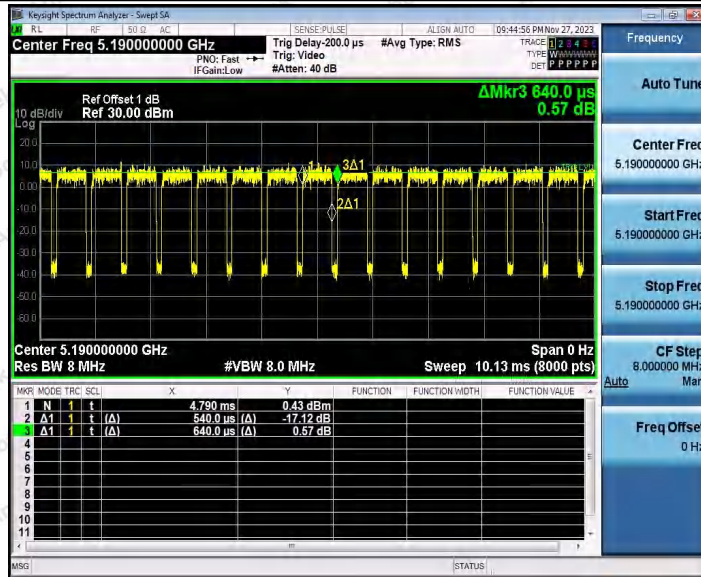

11AX40SISO_Ant1_5190

11AX40SISO_Ant1_5230

Shenzhen Anbotek Compliance Laboratory Limited

Address: 1/F., Building D, Sogood Science and Technology Park, Sanwei Community, Hangcheng Street, Bao'an District, Shenzhen, Guangdong, China.
Tel: (86) 0755-26066440 Fax: (86) 0755-26014772 Email: service@anbotek.com

Hotline 400-003-0500
www.anbotek.com.cn