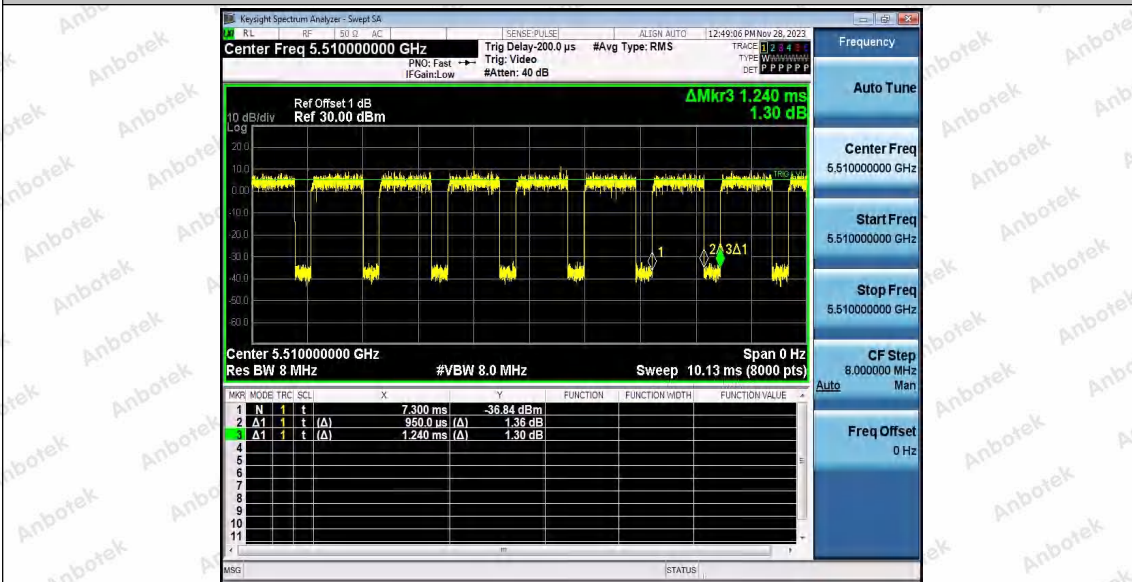

11N40SISO_Ant1_5590