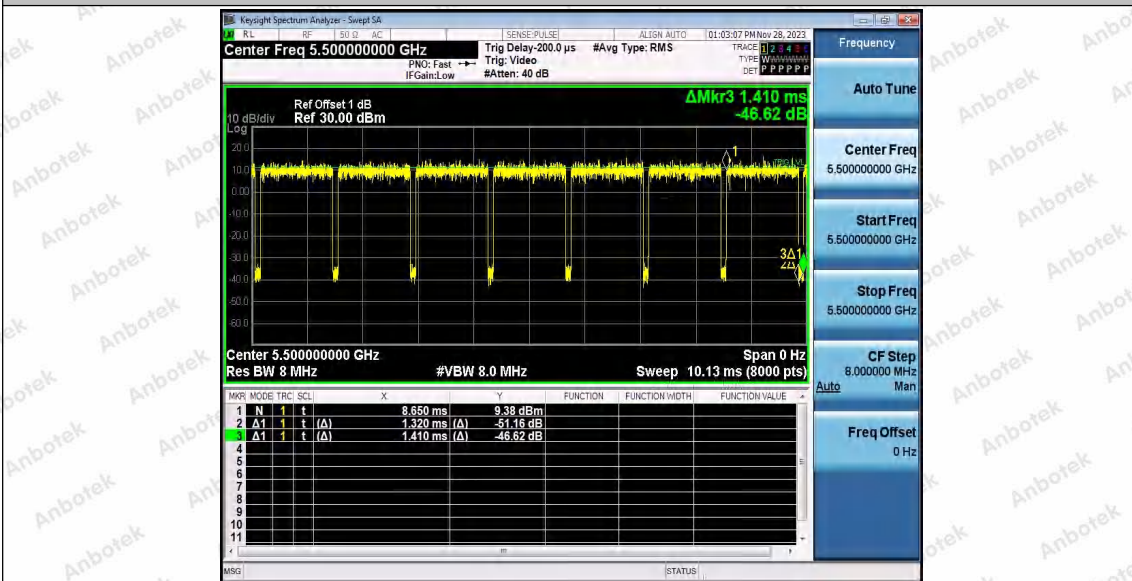

Hotline 400-003-0500
 www.anbotek.com.cn

11AC20SISO_Ant1_5320

11AC20SISO_Ant1_5500

Shenzhen Anbotek Compliance Laboratory Limited

Address: 1/F., Building D, Sogood Science and Technology Park, Sanwei Community, Hangcheng Street, Bao'an District, Shenzhen, Guangdong, China.
Tel: (86) 0755-26066440 Fax: (86) 0755-26014772 Email: service@anbotek.com