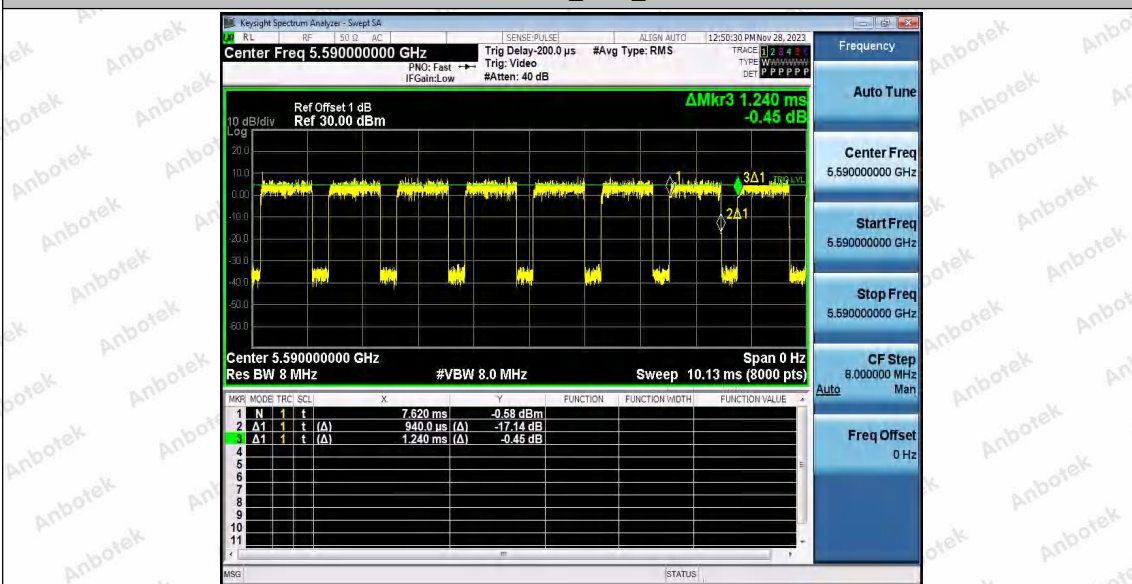

Hotline 400-003-0500
www.anbotek.com.cn

11N40SISO_Ant1_5510

11N40SISO_Ant1_5590

Shenzhen Anbotek Compliance Laboratory Limited

Address: 1/F., Building D, Sogood Science and Technology Park, Sanwei Community, Hangcheng Street, Bao'an District, Shenzhen, Guangdong, China.
Tel: (86) 0755-26066440 Fax: (86) 0755-26014772 Email: service@anbotek.com