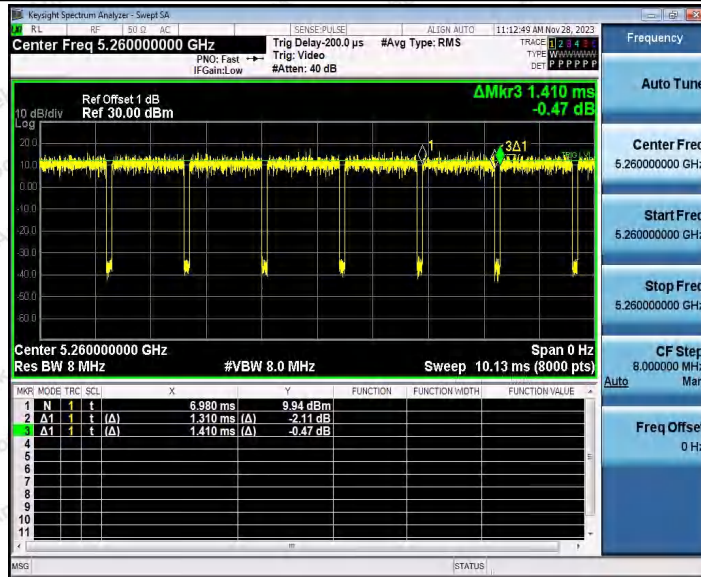

11AC20SISO_Ant1_5300

Shenzhen Anbotek Compliance Laboratory Limited

Address: 1/F., Building D, Sogood Science and Technology Park, Sanwei Community, Hangcheng Street, Bao'an District, Shenzhen, Guangdong, China.
Tel: (86) 0755-26066440 Fax: (86) 0755-26014772 Email: service@anbotek.com

Hotline 400-003-0500
www.anbotek.com.cn