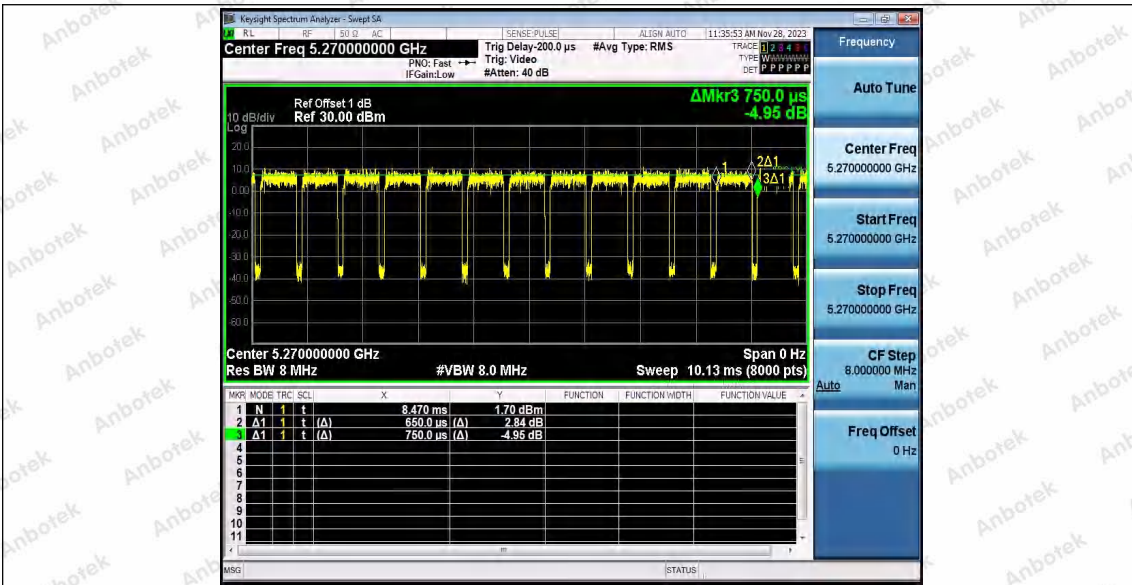

11AC40SISO_Ant1_5310