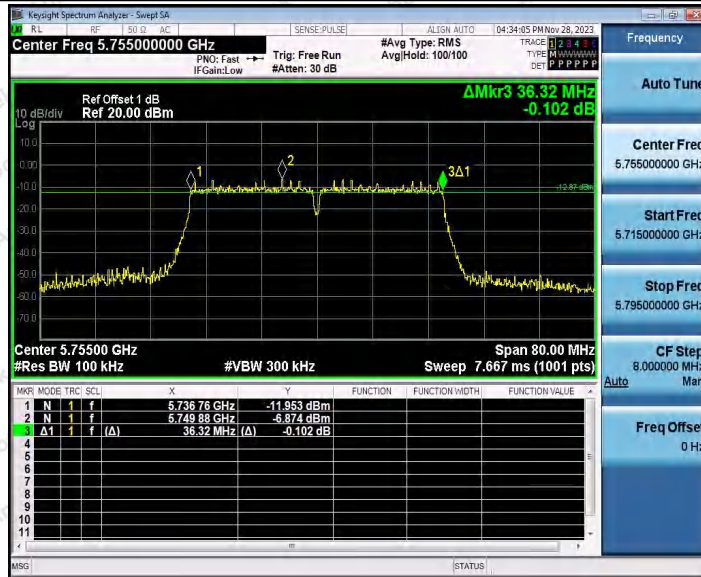

11AC40SISO_Ant1_5755

11AC40SISO_Ant1_5795

Shenzhen Anbotek Compliance Laboratory Limited

Address: 1/F., Building D, Sogood Science and Technology Park, Sanwei Community, Hangcheng Street, Bao'an District, Shenzhen, Guangdong, China.
Tel: (86) 0755-26066440 Fax: (86) 0755-26014772 Email: service@anbotek.com

Hotline 400-003-0500
www.anbotek.com.cn