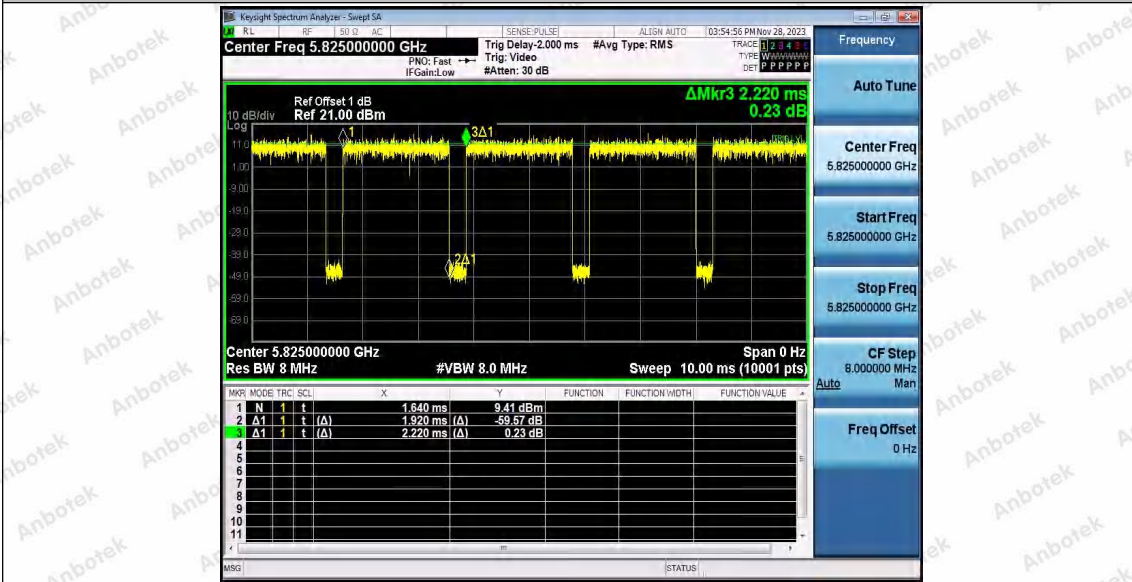

11N40SISO_Ant1_5190