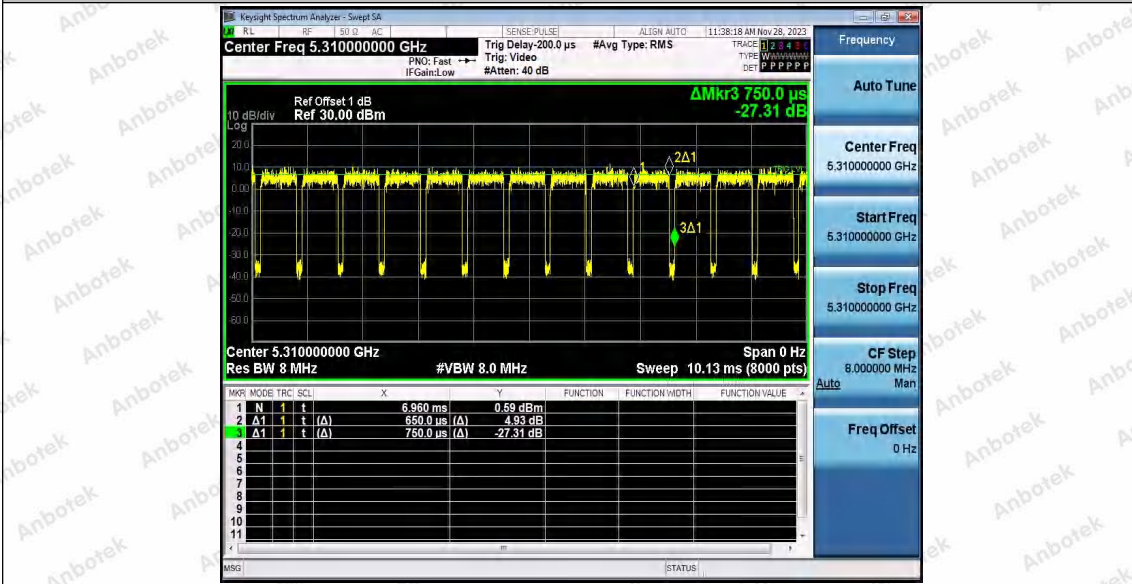

11AC40SISO_Ant1_5510