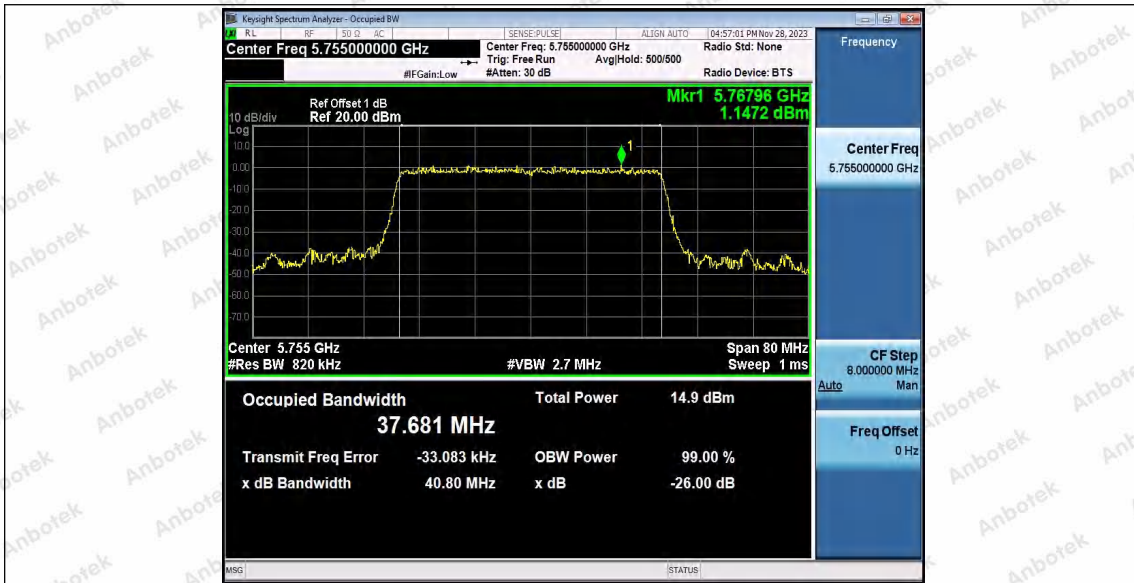

11AX40SISO_Ant1_5795