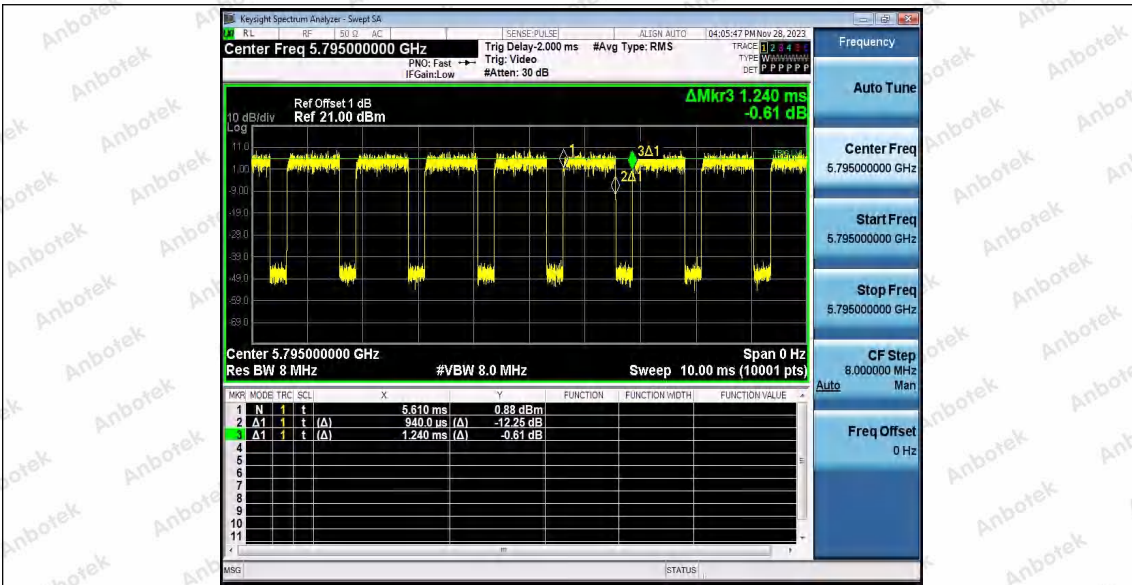

11AC20SISO_Ant1_5180