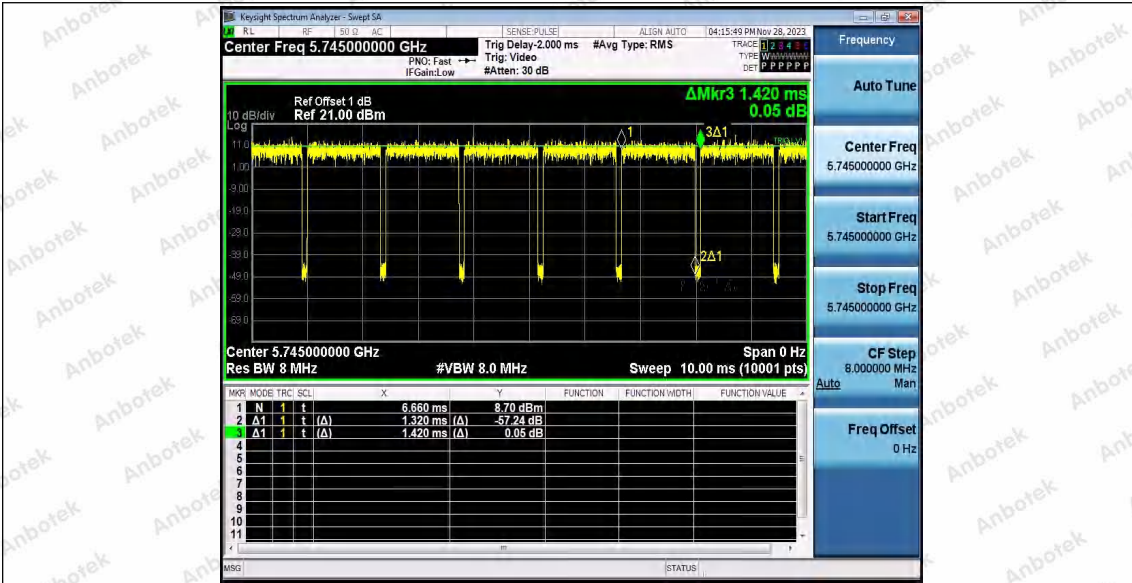

11AC20SISO_Ant1_5785