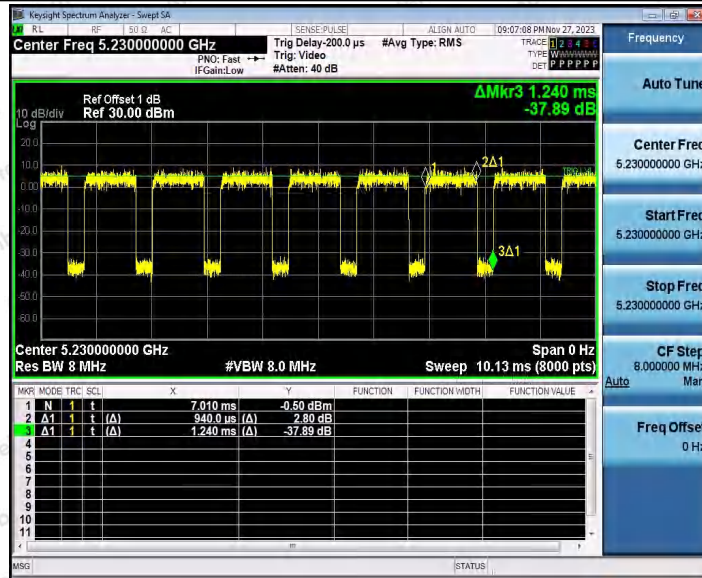

11N40SISO_Ant1_5270