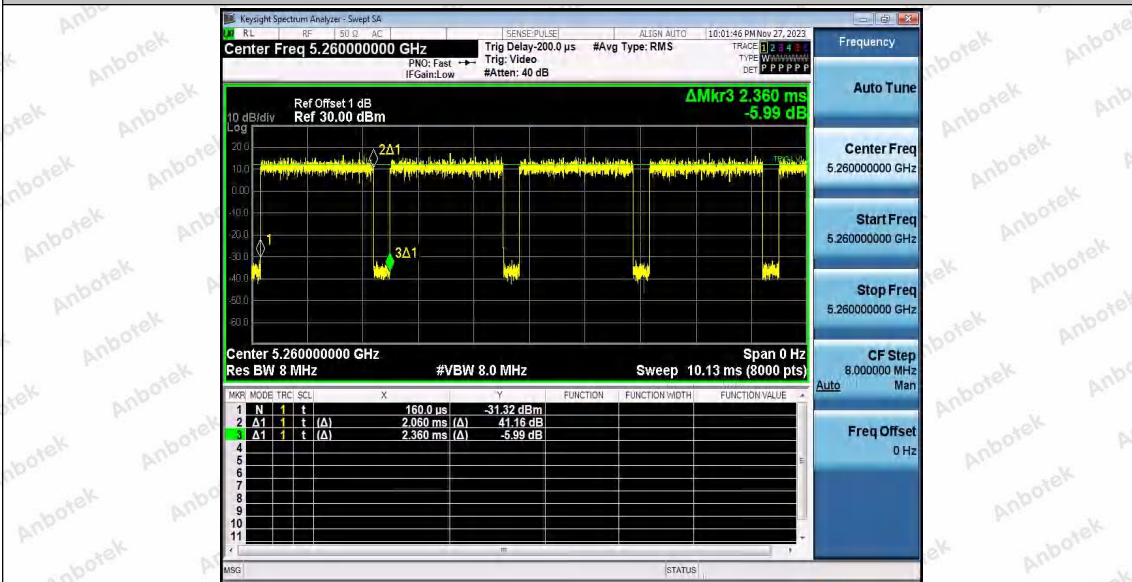

11A_Ant1_5300