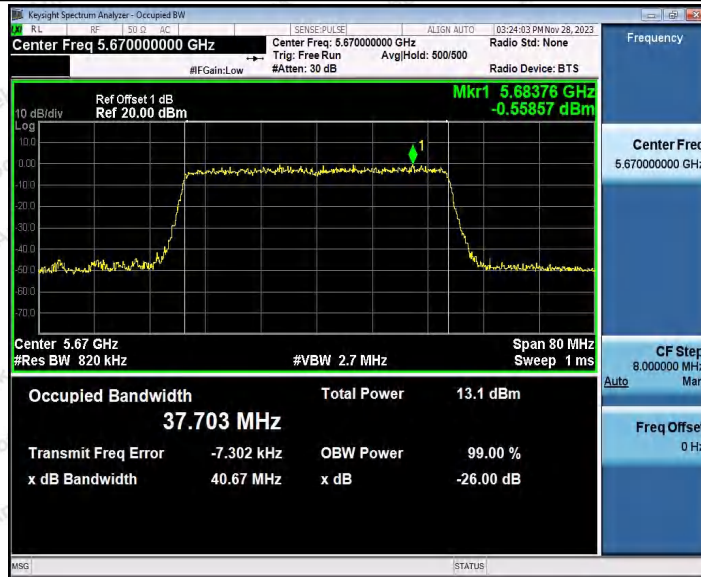

11AX40SISO_Ant1_5670

11AX40SISO_Ant1_5755

Shenzhen Anbotek Compliance Laboratory Limited

Address: 1/F., Building D, Sogood Science and Technology Park, Sanwei Community, Hangcheng Street, Bao'an District, Shenzhen, Guangdong, China.
Tel: (86) 0755-26066440 Fax: (86) 0755-26014772 Email: service@anbotek.com

Hotline 400-003-0500
www.anbotek.com.cn