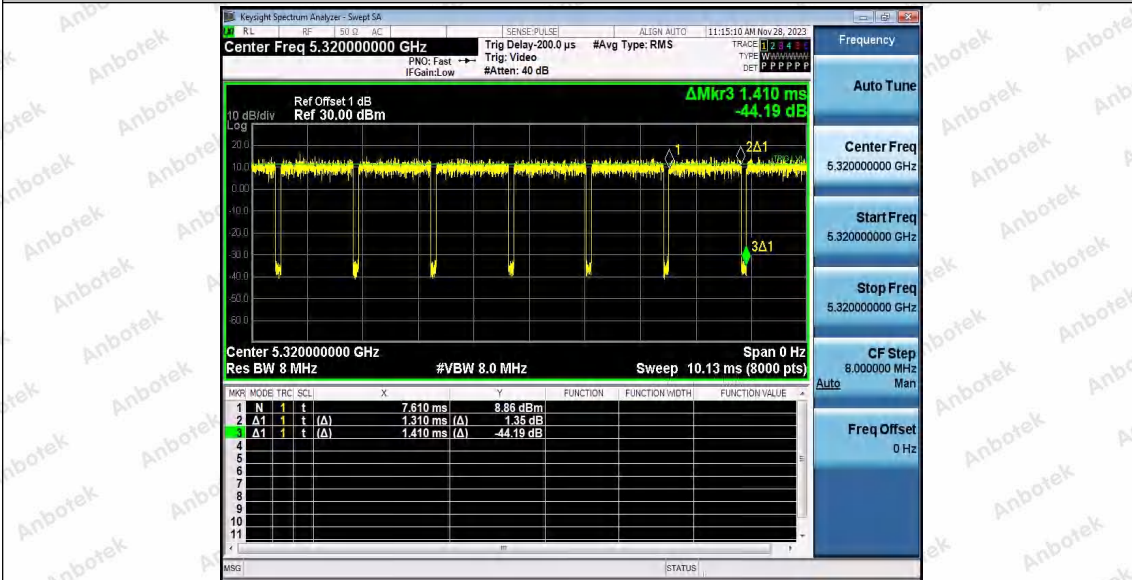

11AC20SISO_Ant1_5500