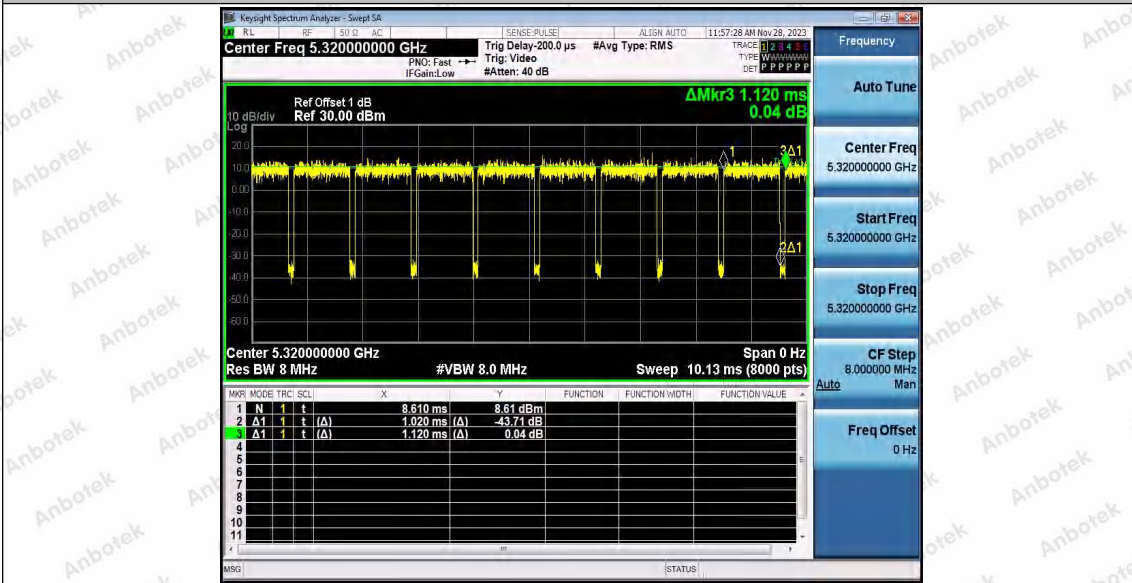

Hotline 400-003-0500
 www.anbotek.com.cn

11AX20SISO_Ant1_5300

11AX20SISO_Ant1_5320

Shenzhen Anbotek Compliance Laboratory Limited

Address: 1/F., Building D, Sogood Science and Technology Park, Sanwei Community, Hangcheng Street, Bao'an District, Shenzhen, Guangdong, China.
 Tel: (86) 0755-26066440 Fax: (86) 0755-26014772 Email: service@anbotek.com