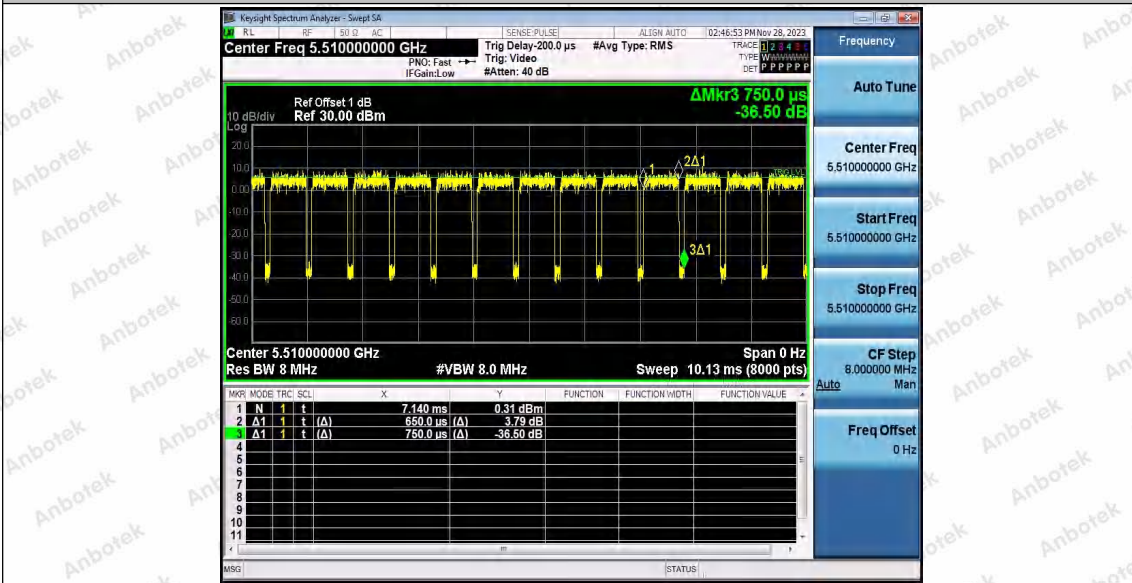

Hotline
400-003-0500
www.anbotek.com.cn

11AC40SISO_Ant1_5310

11AC40SISO_Ant1_5510

Shenzhen Anbotek Compliance Laboratory Limited

Address: 1/F., Building D, Sogood Science and Technology Park, Sanwei Community, Hangcheng Street, Bao'an District, Shenzhen, Guangdong, China.
 Tel: (86) 0755-26066440 Fax: (86) 0755-26014772 Email: service@anbotek.com