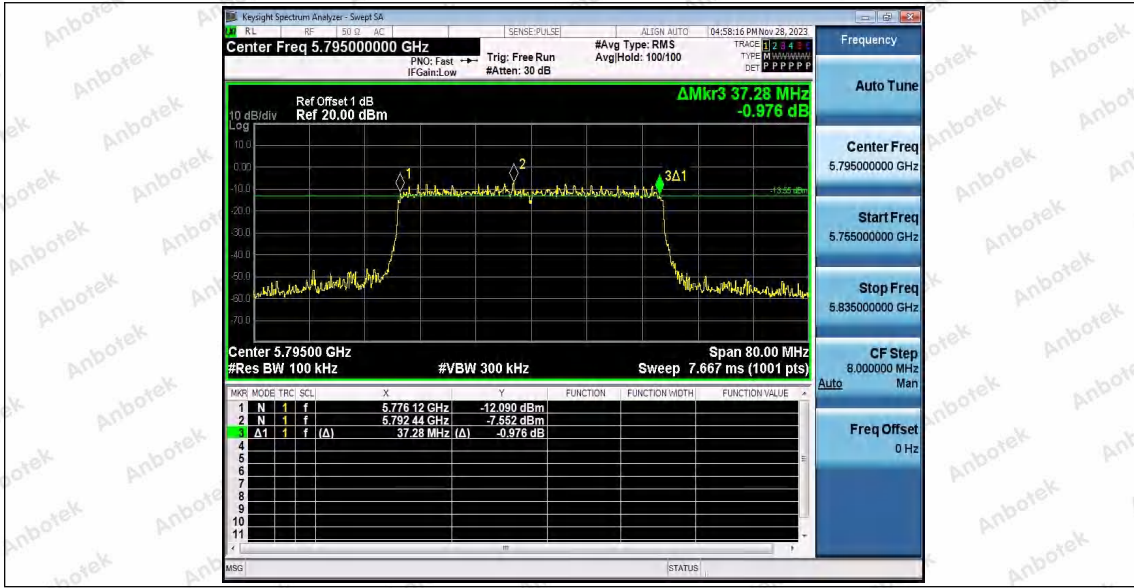

Shenzhen Anbotek Compliance Laboratory Limited

Address: 1/F., Building D, Sogood Science and Technology Park, Sanwei Community, Hangcheng Street, Bao'an District, Shenzhen, Guangdong, China.
Tel: (86) 0755-26066440 Fax: (86) 0755-26014772 Email: service@anbotek.com

Hotline
400-003-0500
www.anbotek.com.cn