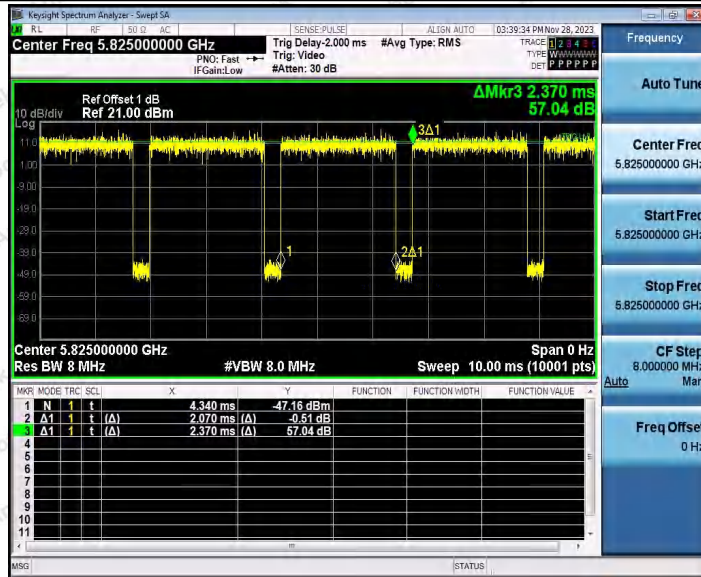

11N20SISO_Ant1_5180

Shenzhen Anbotek Compliance Laboratory Limited

Address: 1/F., Building D, Sogood Science and Technology Park, Sanwei Community, Hangcheng Street, Bao'an District, Shenzhen, Guangdong, China.
Tel: (86) 0755-26066440 Fax: (86) 0755-26014772 Email: service@anbotek.com

Hotline 400-003-0500
www.anbotek.com.cn