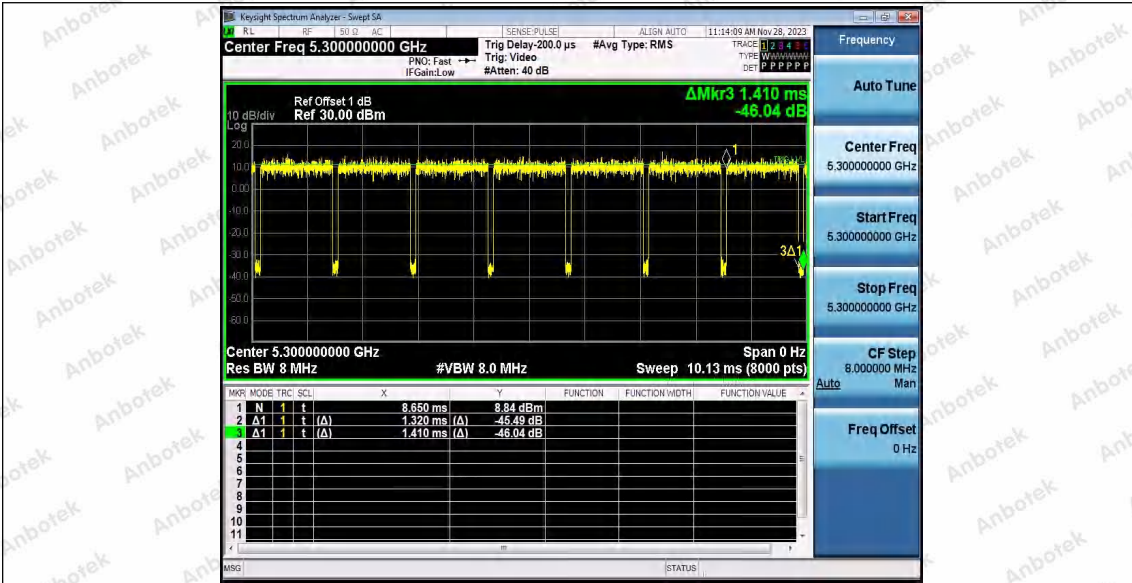

11AC20SISO_Ant1_5320