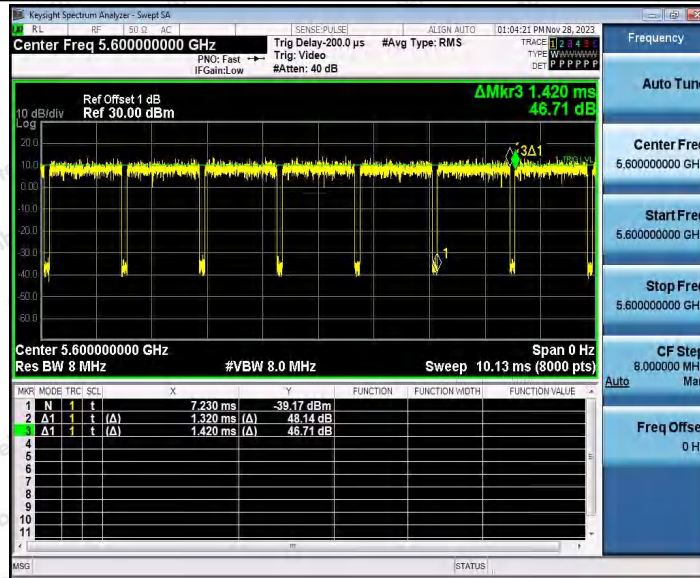

11AC20SISO_Ant1_5600

11AC20SISO_Ant1_5700