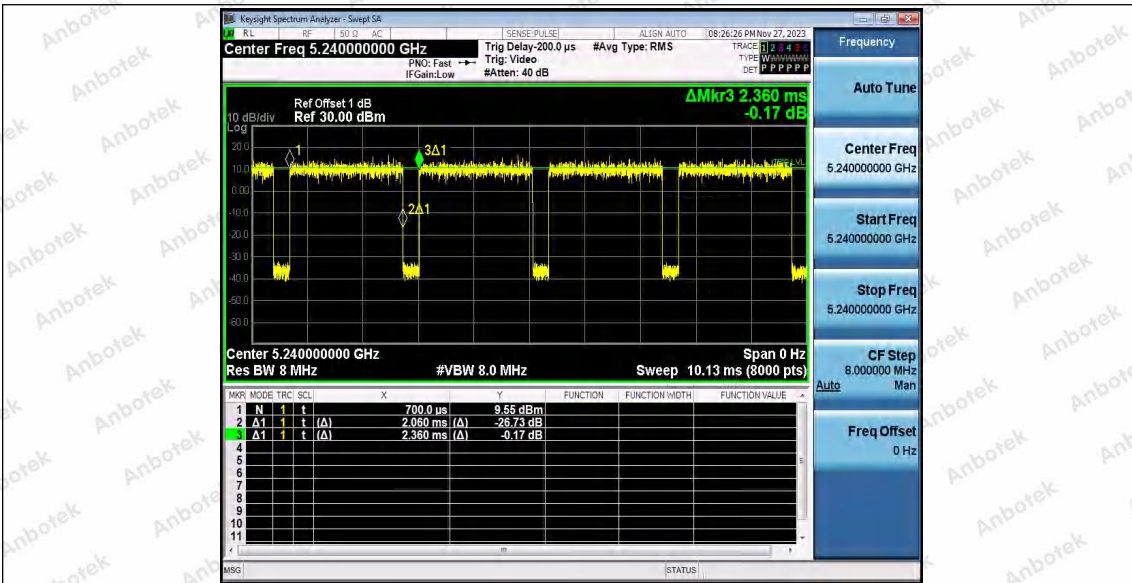

11A_Ant1_5260