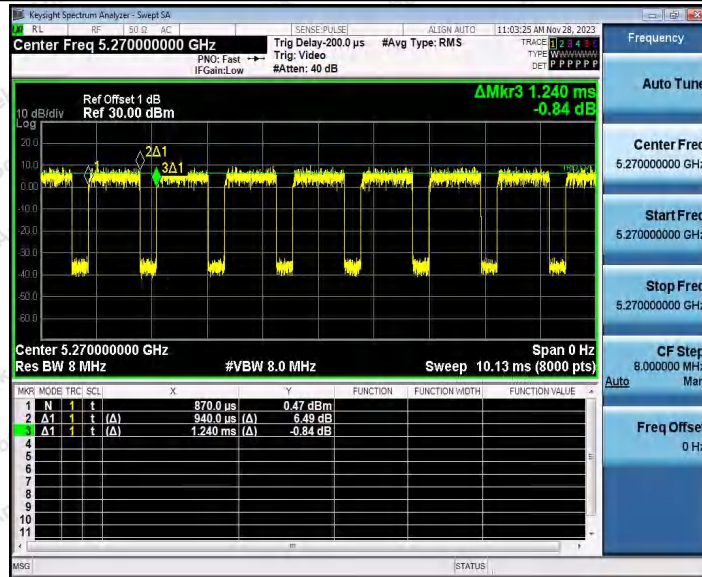

11N40SISO_Ant1_5310

Shenzhen Anbotek Compliance Laboratory Limited

Address: 1/F., Building D, Sogood Science and Technology Park, Sanwei Community, Hangcheng Street, Bao'an District, Shenzhen, Guangdong, China.
Tel: (86) 0755-26066440 Fax: (86) 0755-26014772 Email: service@anbotek.com

Hotline 400-003-0500
www.anbotek.com.cn