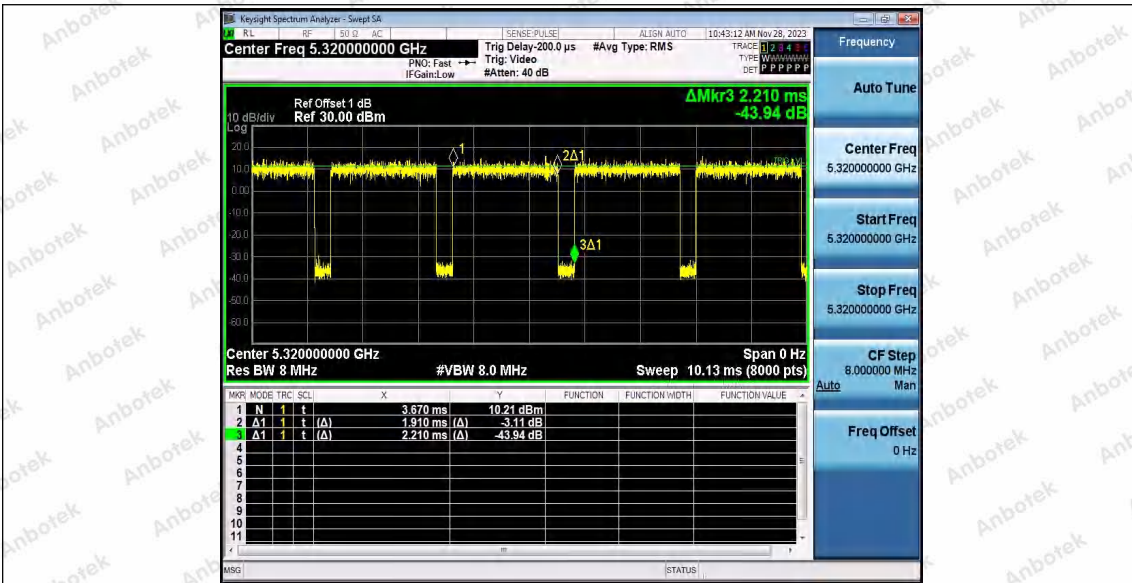

11N20SISO_Ant1_5500