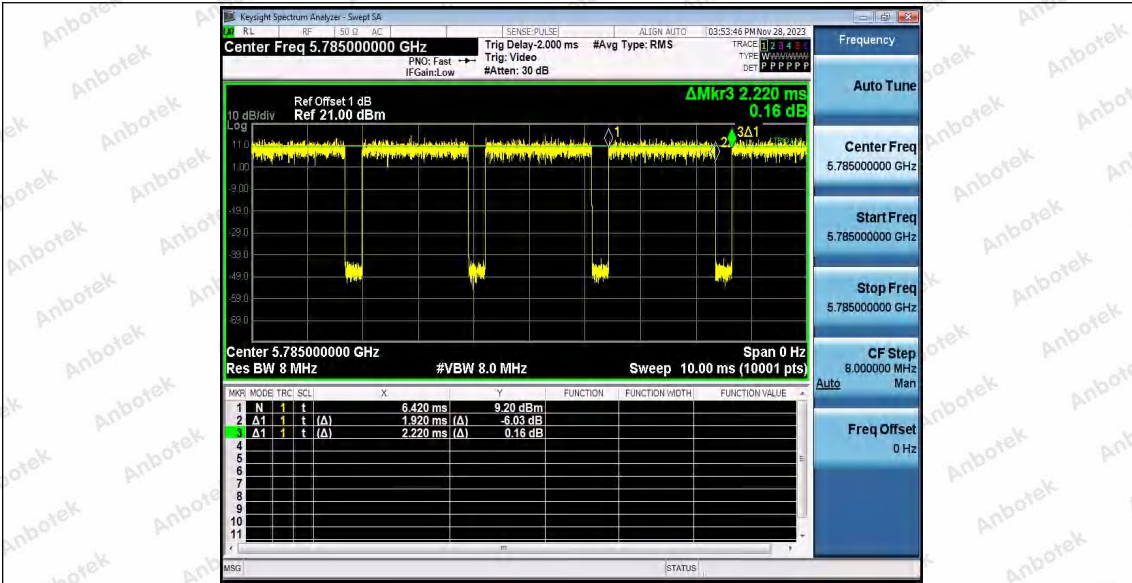

11N20SISO_Ant1_5825