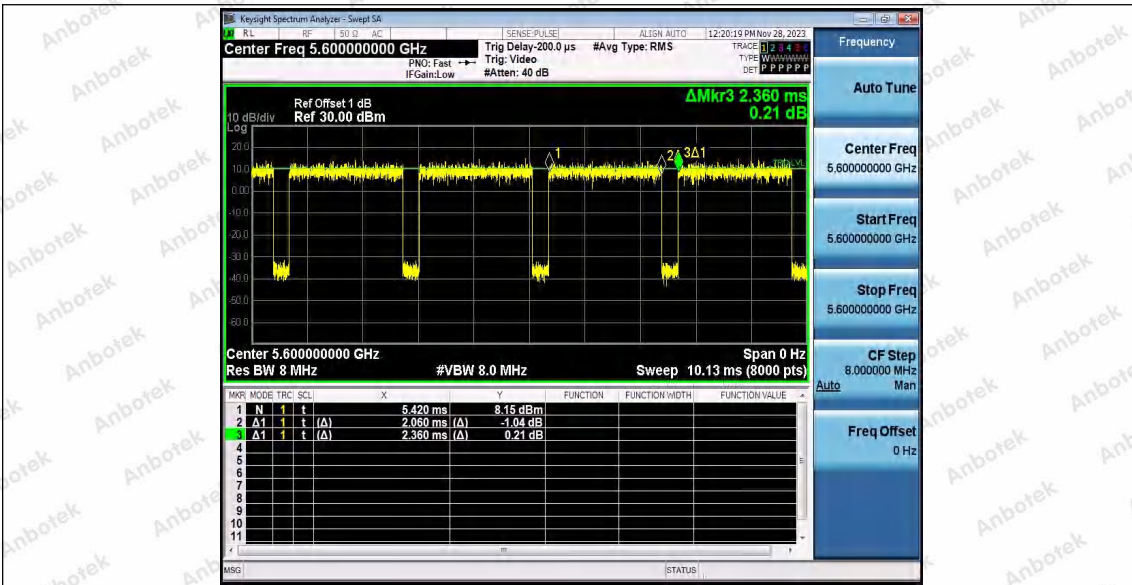

11A_Ant1_5700