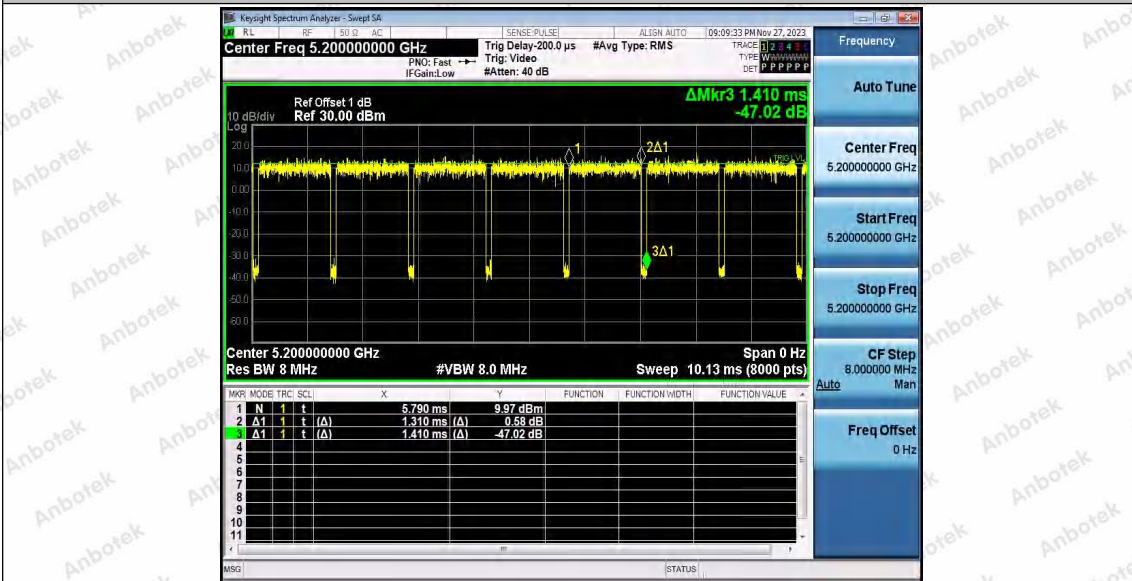

Hotline
 400-003-0500
 www.anbotek.com.cn

11AC20SISO_Ant1_5180

11AC20SISO_Ant1_5200

Shenzhen Anbotek Compliance Laboratory Limited

Address: 1/F., Building D, Sogood Science and Technology Park, Sanwei Community, Hangcheng Street, Bao'an District, Shenzhen, Guangdong, China.
Tel: (86) 0755-26066440 Fax: (86) 0755-26014772 Email: service@anbotek.com