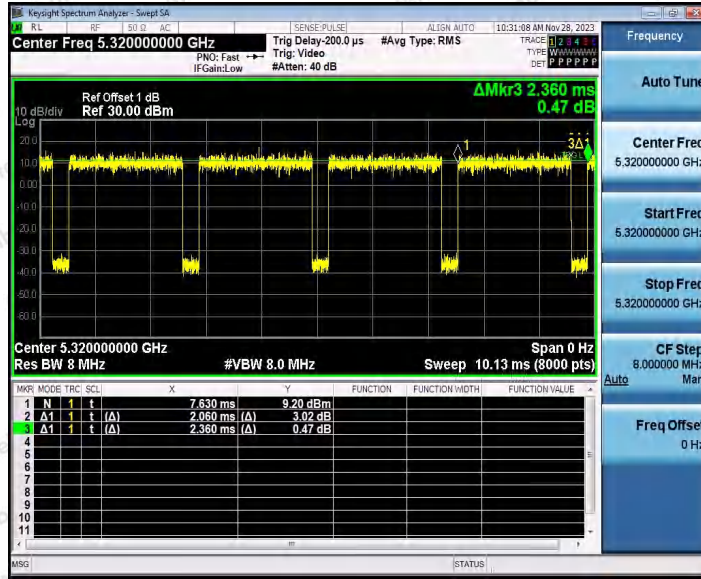

11A_Ant1_5500