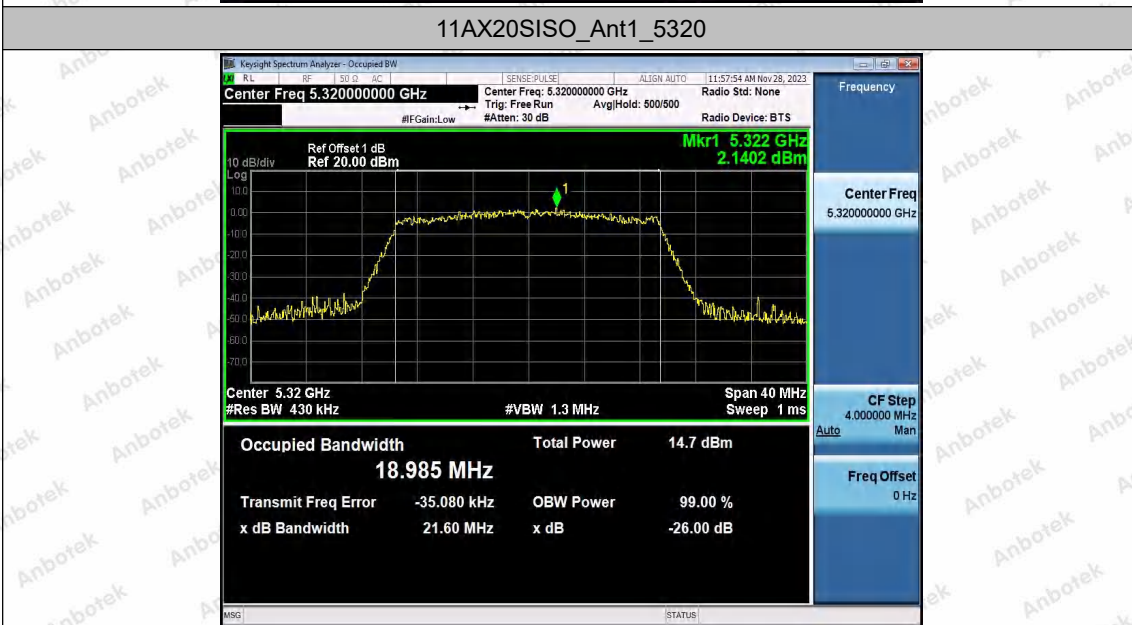

Shenzhen Anbotek Compliance Laboratory Limited

Address: 1/F., Building D, Sogood Science and Technology Park, Sanwei Community, Hangcheng Street, Bao'an District, Shenzhen, Guangdong, China.
Tel: (86) 0755-26066440 Fax: (86) 0755-26014772 Email: service@anbotek.com

Hotline 400-003-0500
www.anbotek.com.cn