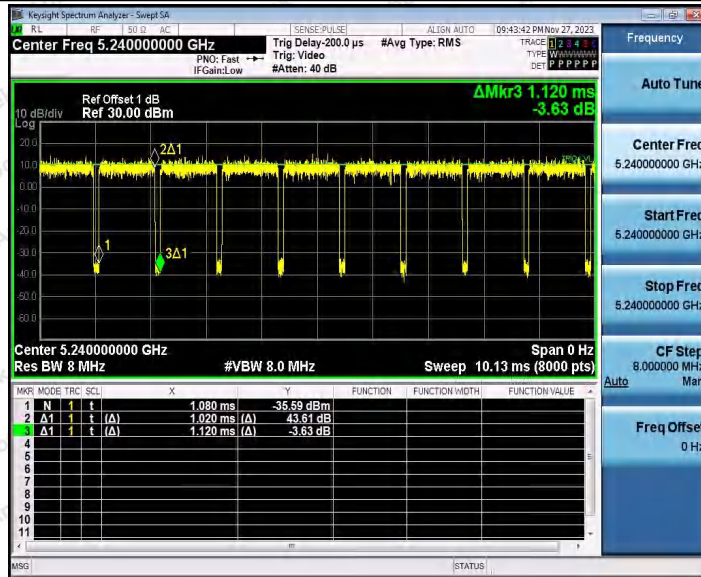

11AX20SISO_Ant1_5240

11AX20SISO_Ant1_5260

Shenzhen Anbotek Compliance Laboratory Limited

Address: 1/F., Building D, Sogood Science and Technology Park, Sanwei Community, Hangcheng Street, Bao'an District, Shenzhen, Guangdong, China.
Tel: (86) 0755-26066440 Fax: (86) 0755-26014772 Email: service@anbotek.com

Hotline 400-003-0500
www.anbotek.com.cn