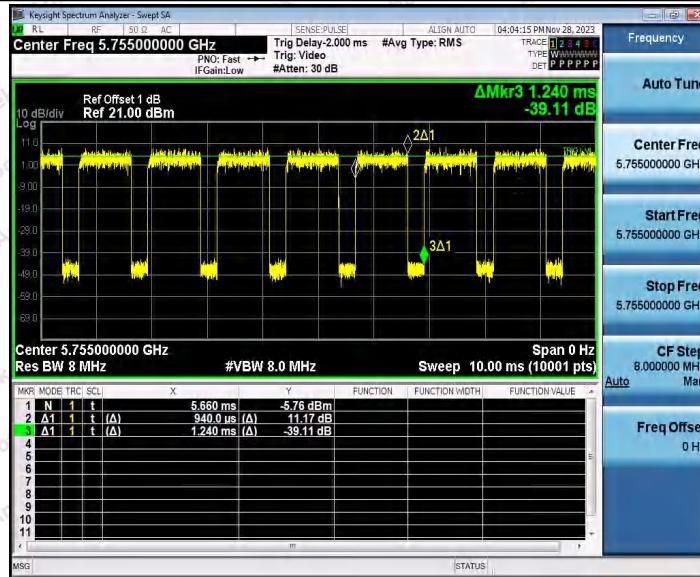

11N40SISO_Ant1_5795

Shenzhen Anbotek Compliance Laboratory Limited

Address: 1/F., Building D, Sogood Science and Technology Park, Sanwei Community, Hangcheng Street, Bao'an District, Shenzhen, Guangdong, China.
Tel: (86) 0755-26066440 Fax: (86) 0755-26014772 Email: service@anbotek.com

Hotline
400-003-0500
www.anbotek.com.cn