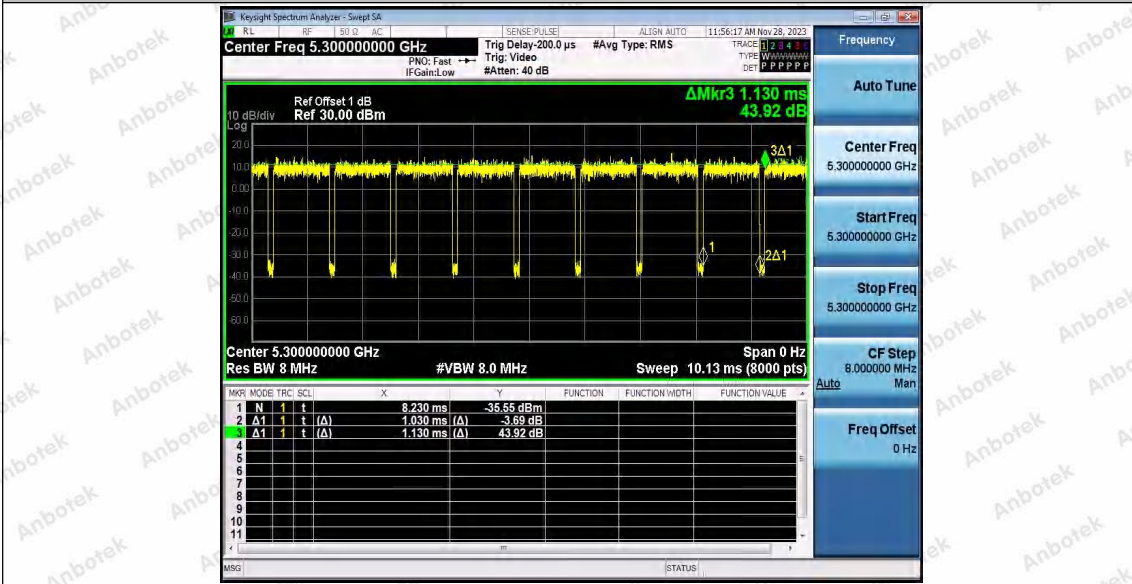

11AX20SISO_Ant1_5320