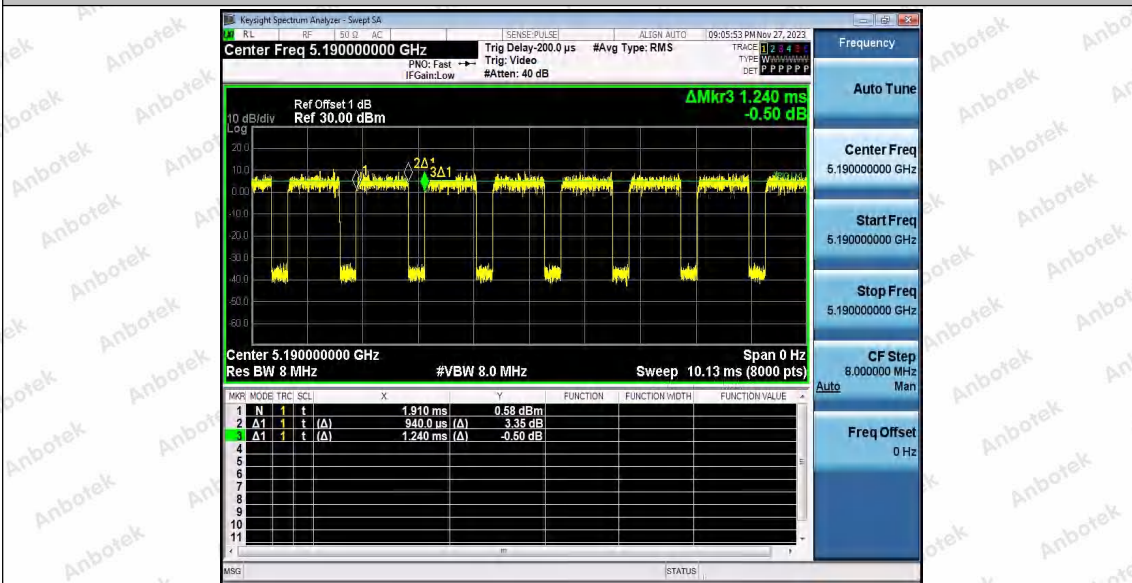

Hotline
 400-003-0500
www.anbotek.com.cn

11N20SISO_Ant1_5825

11N40SISO_Ant1_5190

Shenzhen Anbotek Compliance Laboratory Limited

Address: 1/F., Building D, Sogood Science and Technology Park, Sanwei Community, Hangcheng Street, Bao'an District, Shenzhen, Guangdong, China.
 Tel: (86) 0755-26066440 Fax: (86) 0755-26014772 Email: service@anbotek.com