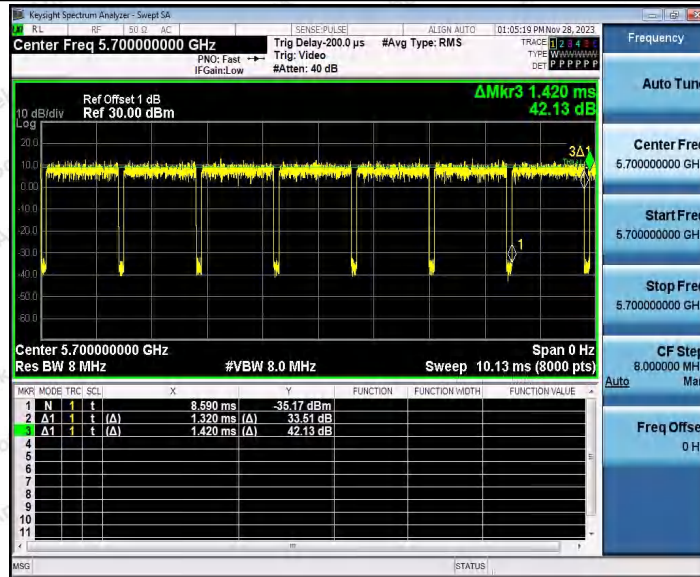

11AC20SISO_Ant1_5745

Shenzhen Anbotek Compliance Laboratory Limited

Address: 1/F., Building D, Sogood Science and Technology Park, Sanwei Community, Hangcheng Street, Bao'an District, Shenzhen, Guangdong, China.
Tel: (86) 0755-26066440 Fax: (86) 0755-26014772 Email: service@anbotek.com

Hotline 400-003-0500
www.anbotek.com.cn