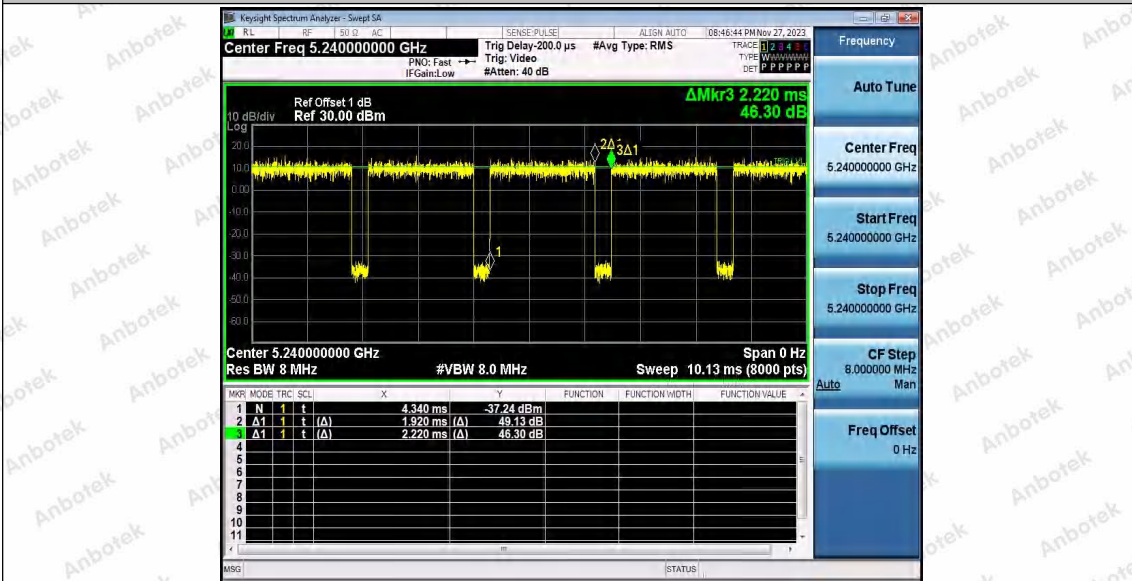

Hotline 400-003-0500
 www.anbotek.com.cn

11N20SISO_Ant1_5200

11N20SISO_Ant1_5240

Shenzhen Anbotek Compliance Laboratory Limited

Address: 1/F., Building D, Sogood Science and Technology Park, Sanwei Community, Hangcheng Street, Bao'an District, Shenzhen, Guangdong, China.
Tel: (86) 0755-26066440 Fax: (86) 0755-26014772 Email: service@anbotek.com