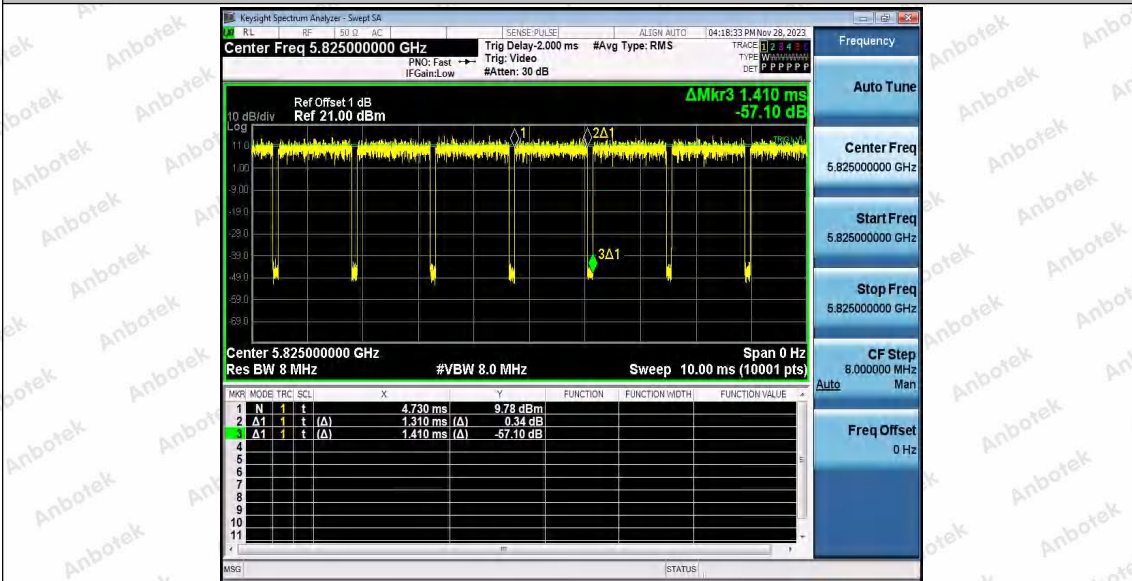

Hotline 400-003-0500
 www.anbotek.com.cn

11AC20SISO_Ant1_5785

11AC20SISO_Ant1_5825

Shenzhen Anbotek Compliance Laboratory Limited

Address: 1/F., Building D, Sogood Science and Technology Park, Sanwei Community, Hangcheng Street, Bao'an District, Shenzhen, Guangdong, China.
 Tel: (86) 0755-26066440 Fax: (86) 0755-26014772 Email: service@anbotek.com