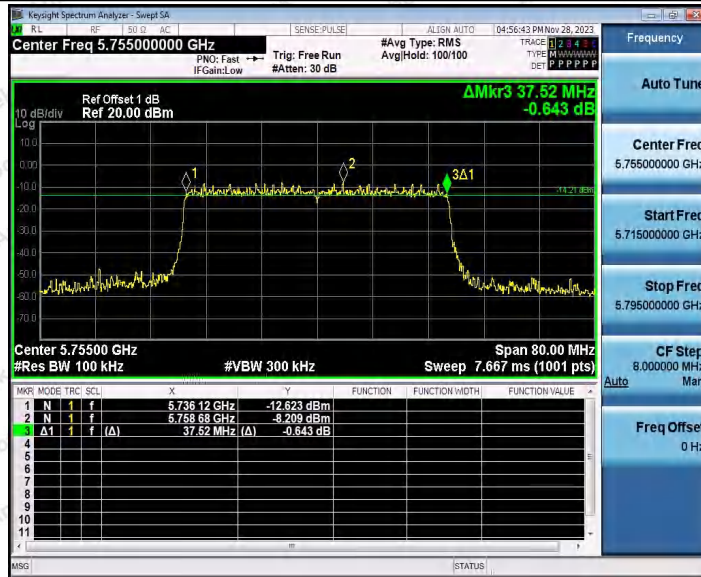

11AX40SISO_Ant1_5755

11AX40SISO_Ant1_5795

Shenzhen Anbotek Compliance Laboratory Limited

Address: 1/F., Building D, Sogood Science and Technology Park, Sanwei Community, Hangcheng Street, Bao'an District, Shenzhen, Guangdong, China.
Tel: (86) 0755-26066440 Fax: (86) 0755-26014772 Email: service@anbotek.com

Hotline 400-003-0500
www.anbotek.com.cn