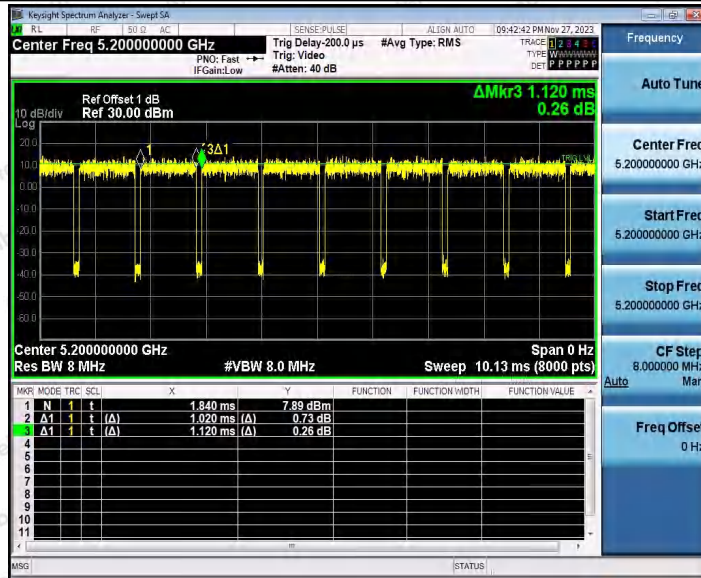

11AX20SISO_Ant1_5200