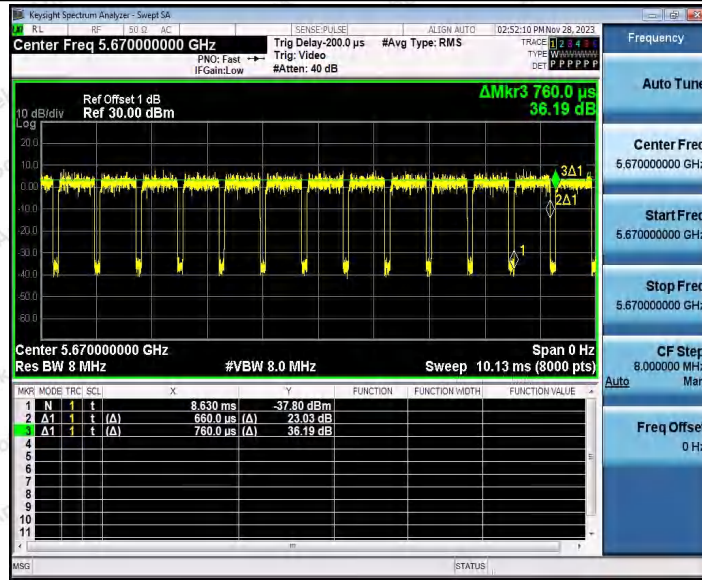

11AC40SISO_Ant1_5755

Shenzhen Anbotek Compliance Laboratory Limited

Address: 1/F., Building D, Sogood Science and Technology Park, Sanwei Community, Hangcheng Street, Bao'an District, Shenzhen, Guangdong, China.
Tel: (86) 0755-26066440 Fax: (86) 0755-26014772 Email: service@anbotek.com

Hotline
400-003-0500
www.anbotek.com.cn