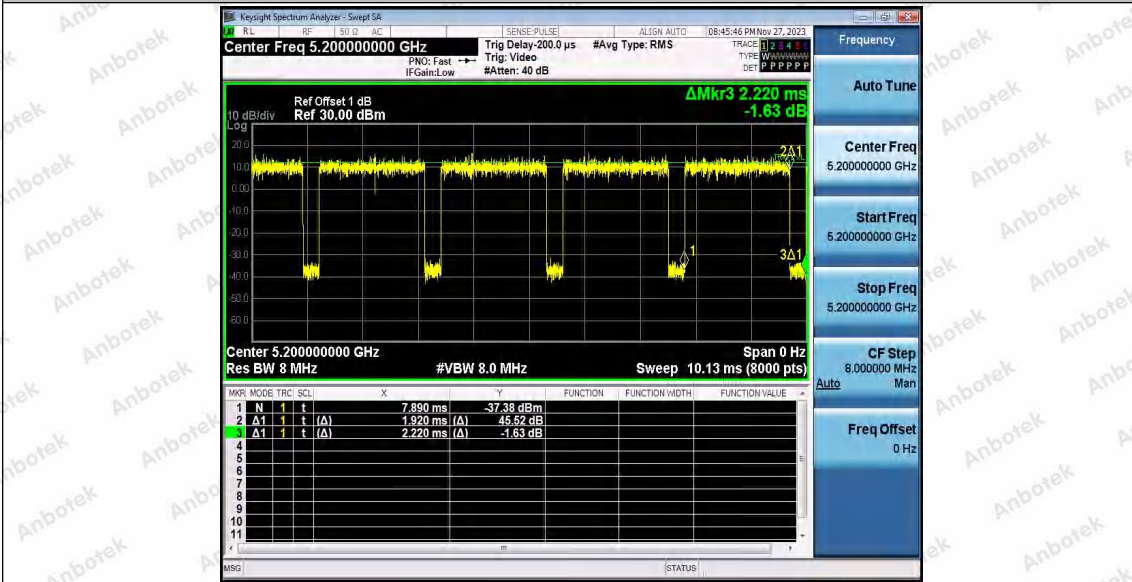

11N20SISO_Ant1_5240