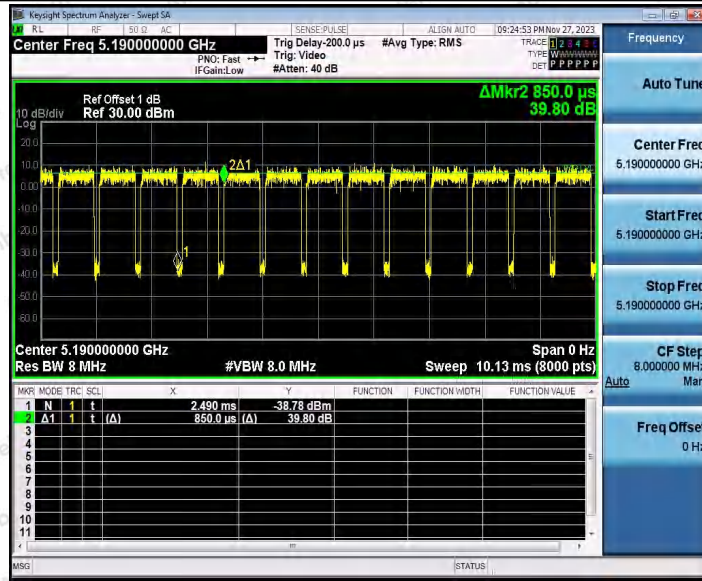

11AC40SISO_Ant1_5190