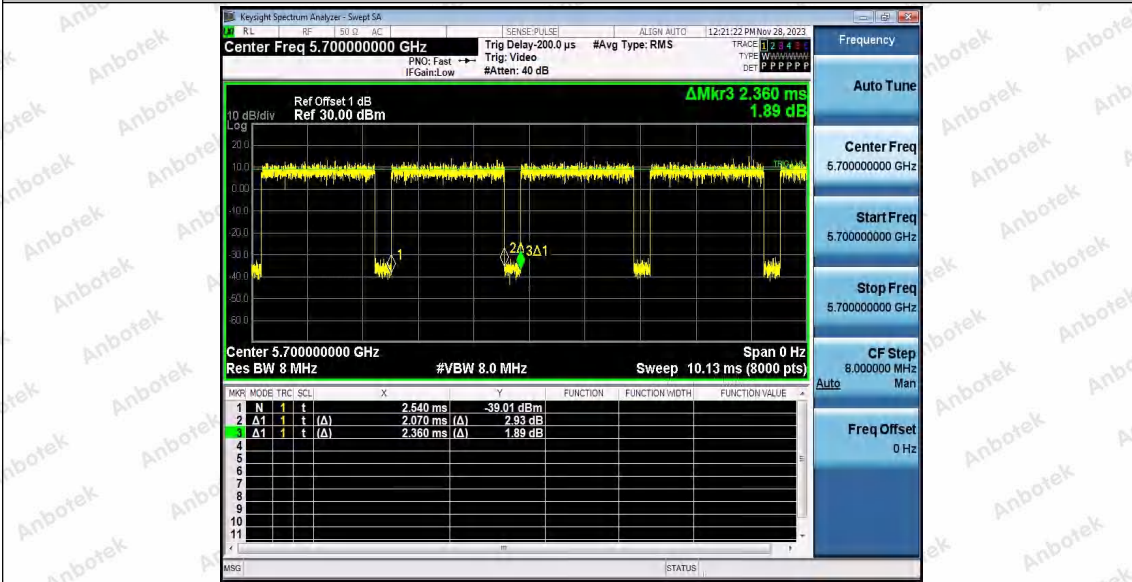

11A_Ant1_5745