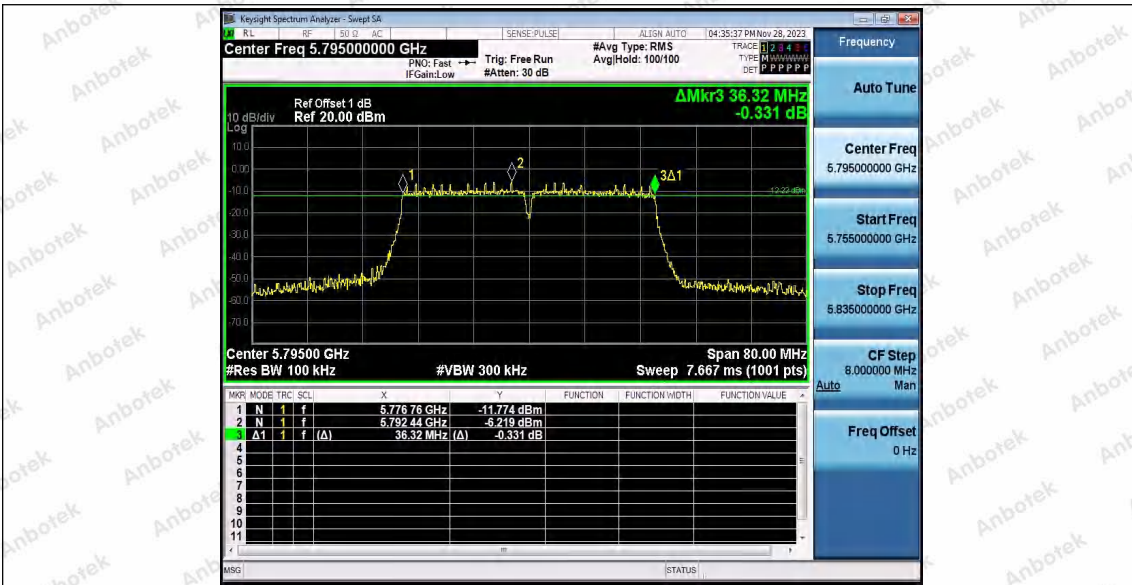

11AX20SISO_Ant1_5745