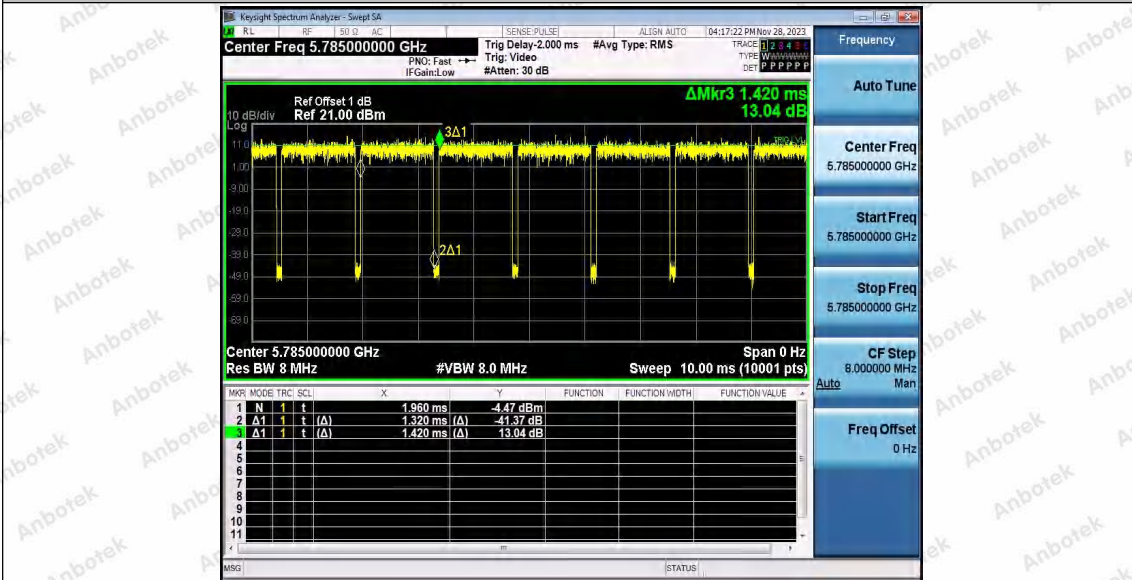

11AC20SISO_Ant1_5825