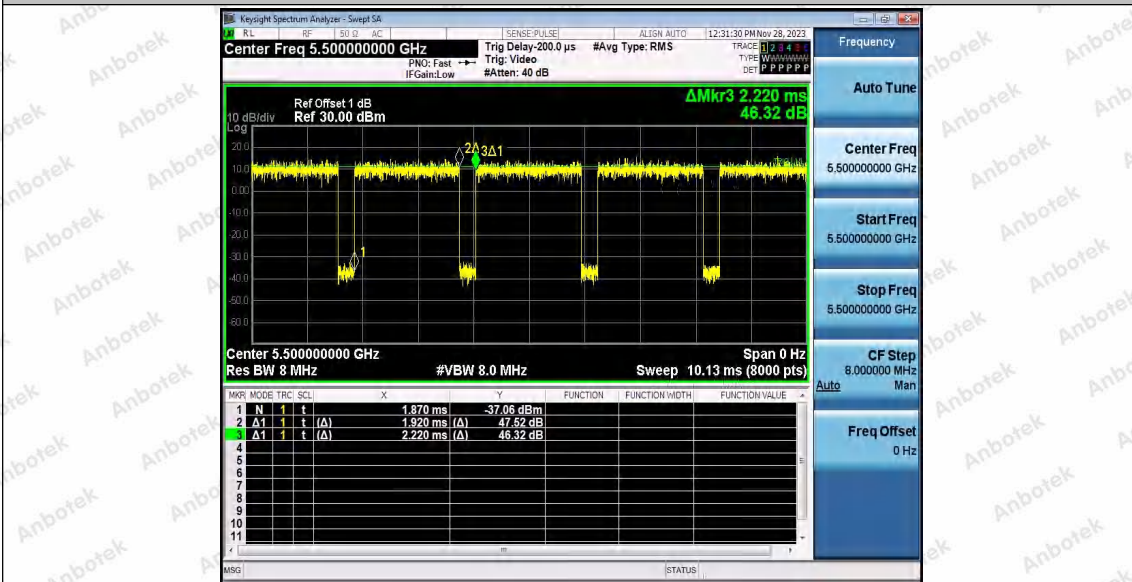

11N20SISO_Ant1_5600