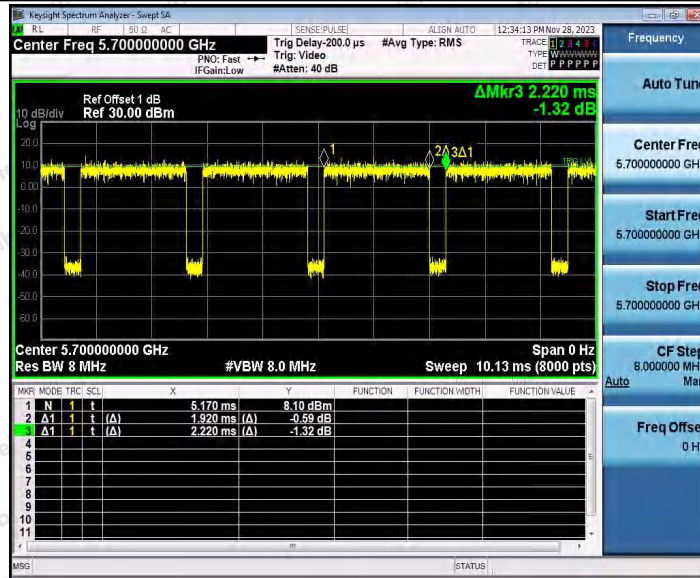

11N20SISO_Ant1_5745