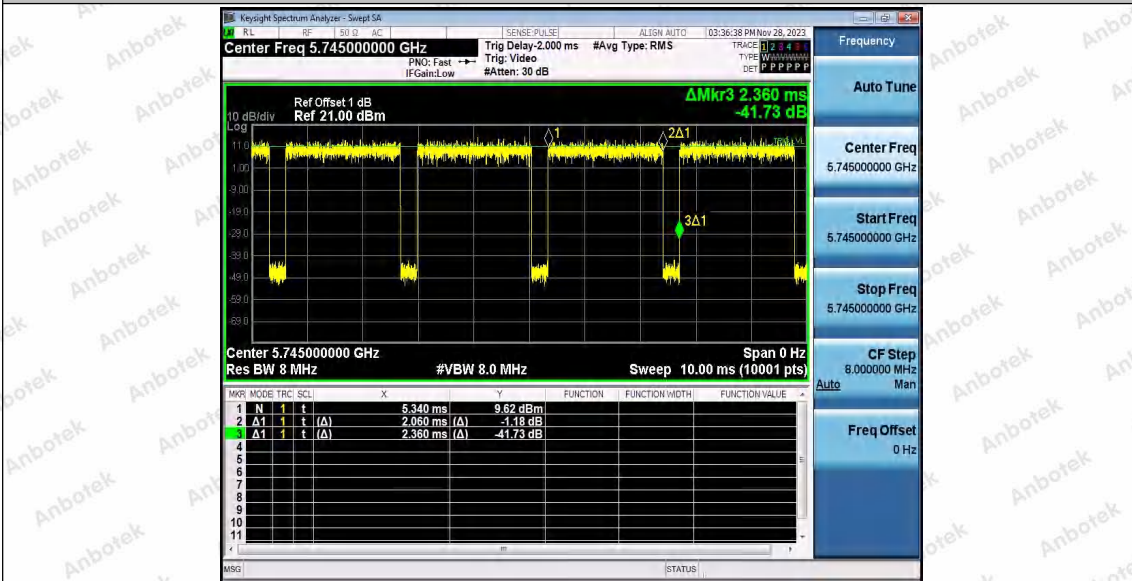

Hotline
400-003-0500
www.anbotek.com.cn

11A_Ant1_5700

11A_Ant1_5745

Shenzhen Anbotek Compliance Laboratory Limited

Address: 1/F., Building D, Sogood Science and Technology Park, Sanwei Community, Hangcheng Street, Bao'an District, Shenzhen, Guangdong, China.
 Tel: (86) 0755-26066440 Fax: (86) 0755-26014772 Email: service@anbotek.com