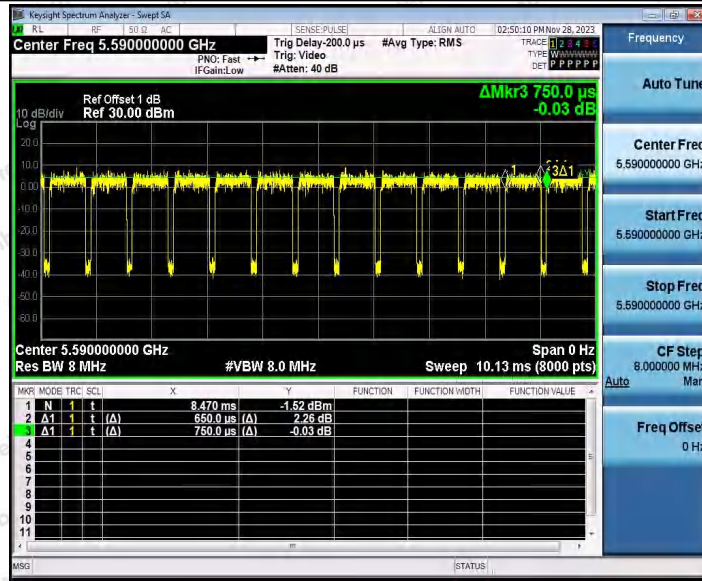

11AC40SISO_Ant1_5670