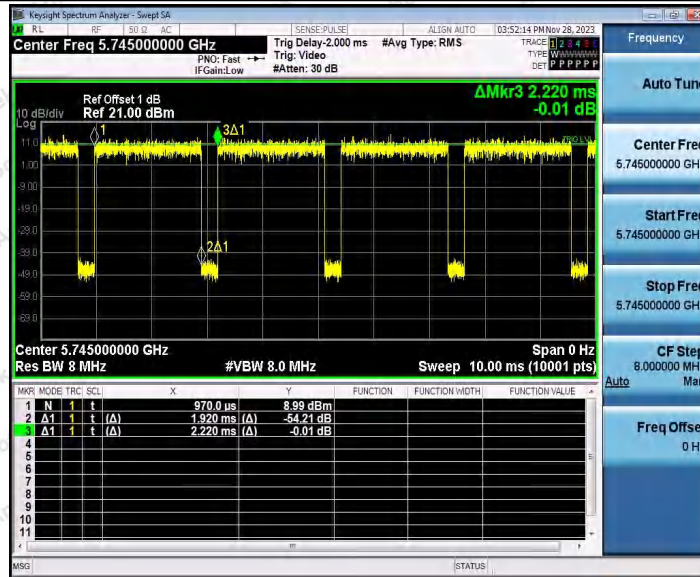

11N20SISO_Ant1_5785

Shenzhen Anbotek Compliance Laboratory Limited

Address: 1/F., Building D, Sogood Science and Technology Park, Sanwei Community, Hangcheng Street, Bao'an District, Shenzhen, Guangdong, China.
Tel: (86) 0755-26066440 Fax: (86) 0755-26014772 Email: service@anbotek.com

Hotline
400-003-0500
www.anbotek.com.cn