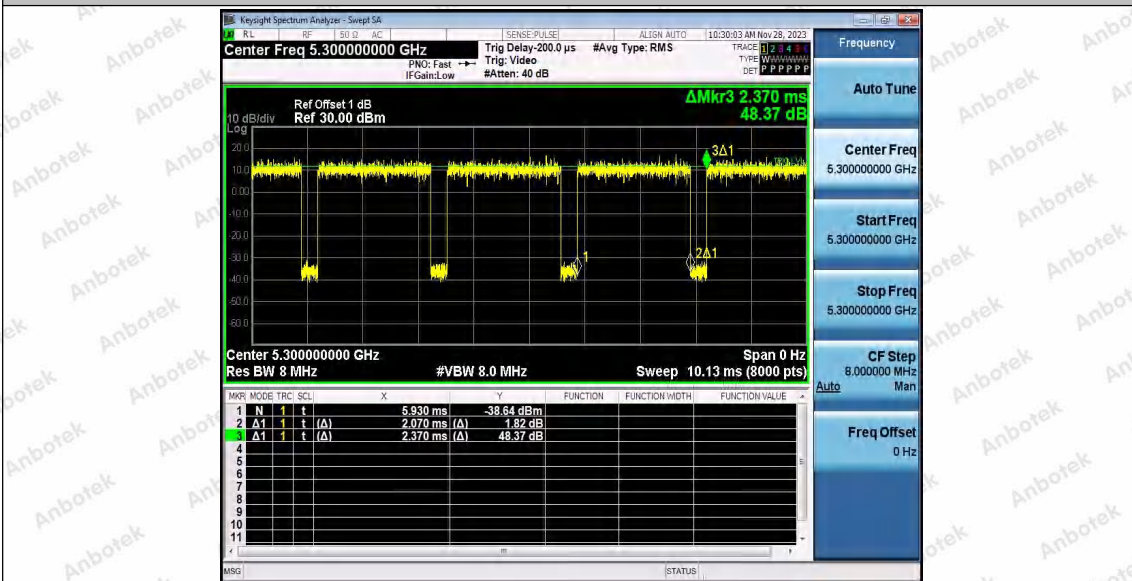

Hotline 400-003-0500
 www.anbotek.com.cn

11A_Ant1_5260

11A_Ant1_5300

Shenzhen Anbotek Compliance Laboratory Limited

Address: 1/F., Building D, Sogood Science and Technology Park, Sanwei Community, Hangcheng Street, Bao'an District, Shenzhen, Guangdong, China.
 Tel: (86) 0755-26066440 Fax: (86) 0755-26014772 Email: service@anbotek.com