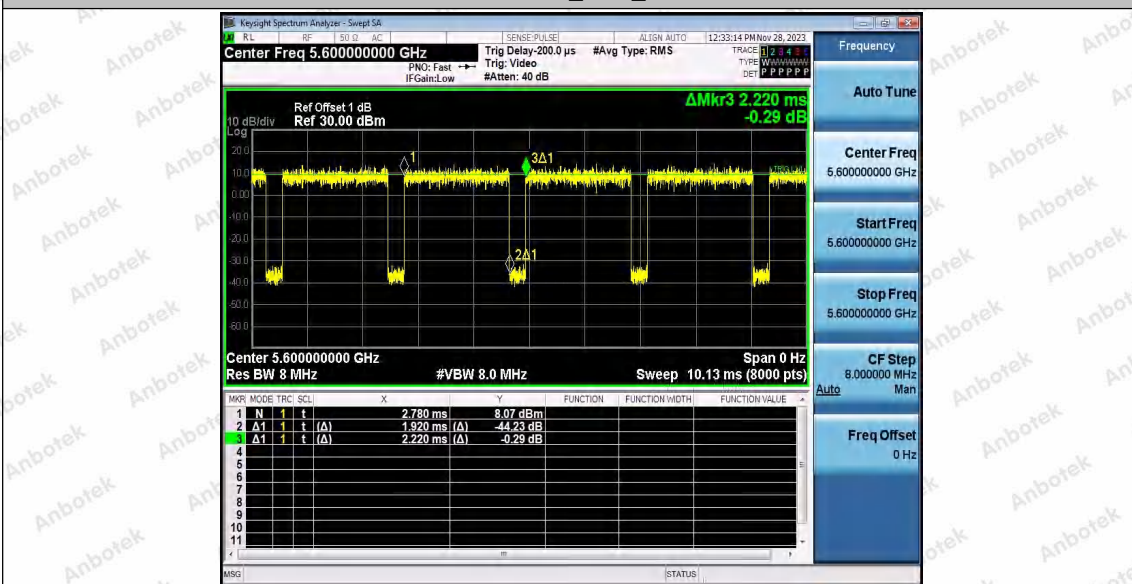

Hotline 400-003-0500
www.anbotek.com.cn

11N20SISO_Ant1_5500

11N20SISO_Ant1_5600

Shenzhen Anbotek Compliance Laboratory Limited

Address: 1/F., Building D, Sogood Science and Technology Park, Sanwei Community, Hangcheng Street, Bao'an District, Shenzhen, Guangdong, China.
 Tel: (86) 0755-26066440 Fax: (86) 0755-26014772 Email: service@anbotek.com