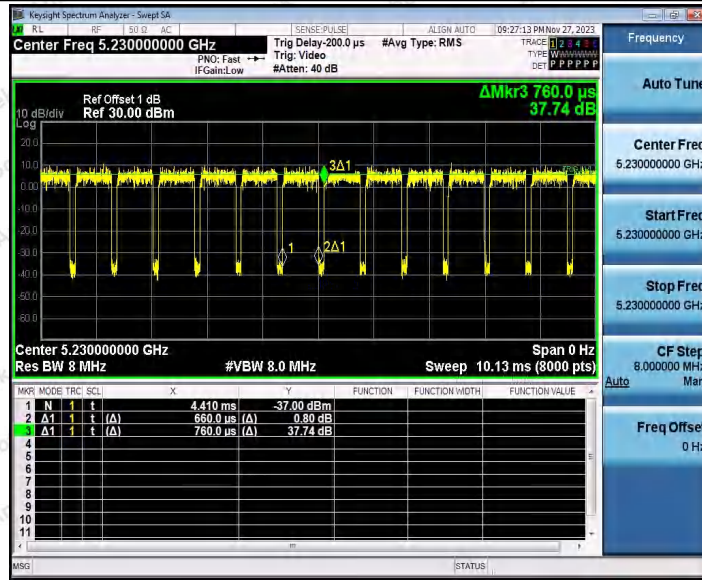

11AC40SISO_Ant1_5230

11AC40SISO_Ant1_5270

Shenzhen Anbotek Compliance Laboratory Limited

Address: 1/F., Building D, Sogood Science and Technology Park, Sanwei Community, Hangcheng Street, Bao'an District, Shenzhen, Guangdong, China.
Tel: (86) 0755-26066440 Fax: (86) 0755-26014772 Email: service@anbotek.com

Hotline
400-003-0500
www.anbotek.com.cn