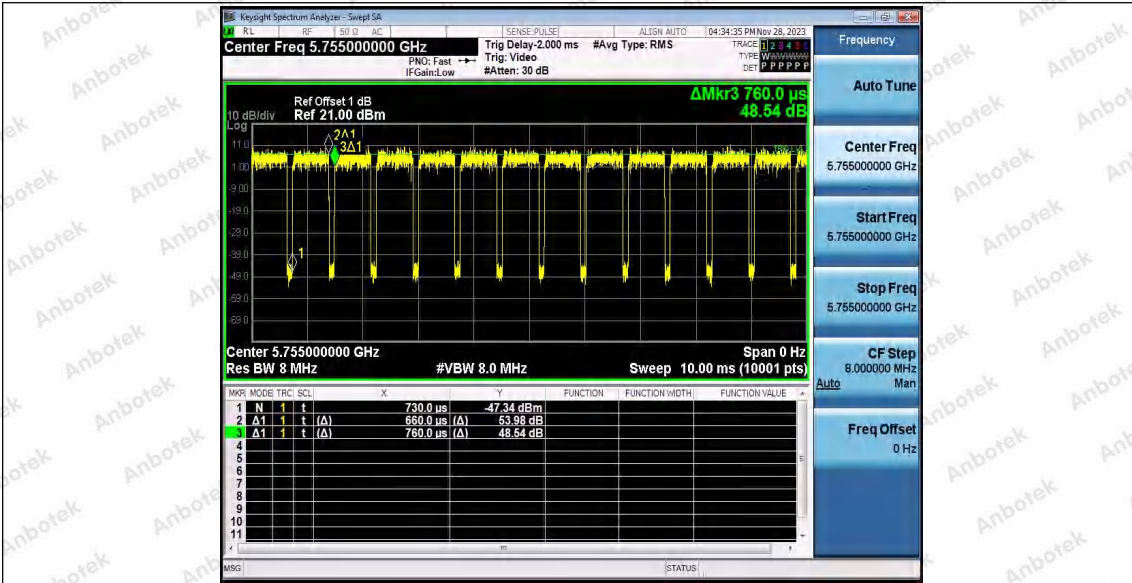

11AC40SISO_Ant1_5795