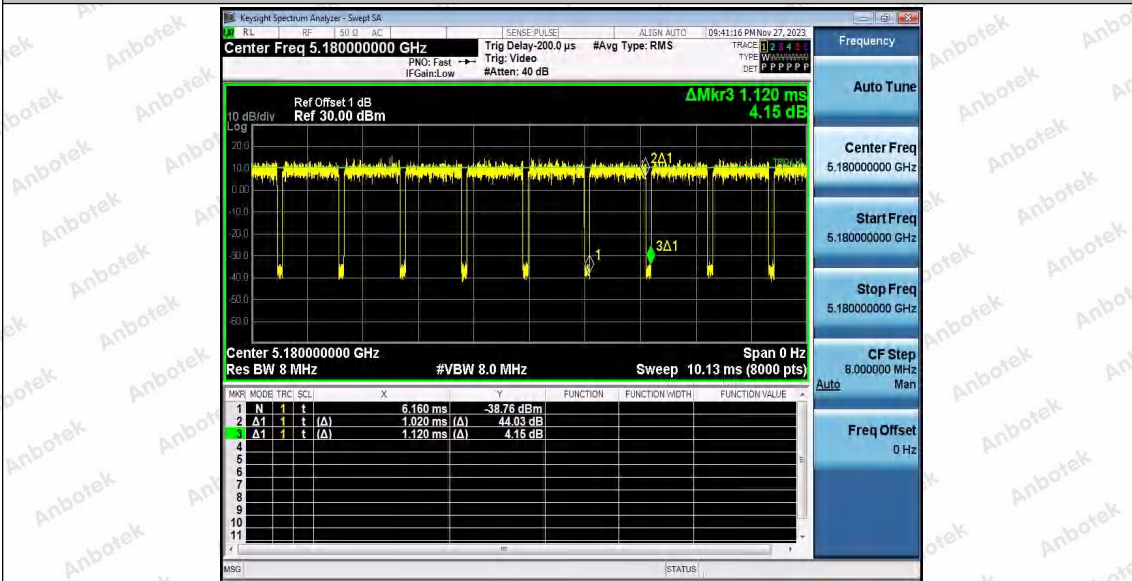

Hotline
 400-003-0500
 www.anbotek.com.cn

11AC40SISO_Ant1_5795

11AX20SISO_Ant1_5180

Shenzhen Anbotek Compliance Laboratory Limited

Address: 1/F., Building D, Sogood Science and Technology Park, Sanwei Community, Hangcheng Street, Bao'an District, Shenzhen, Guangdong, China.
 Tel: (86) 0755-26066440 Fax: (86) 0755-26014772 Email: service@anbotek.com