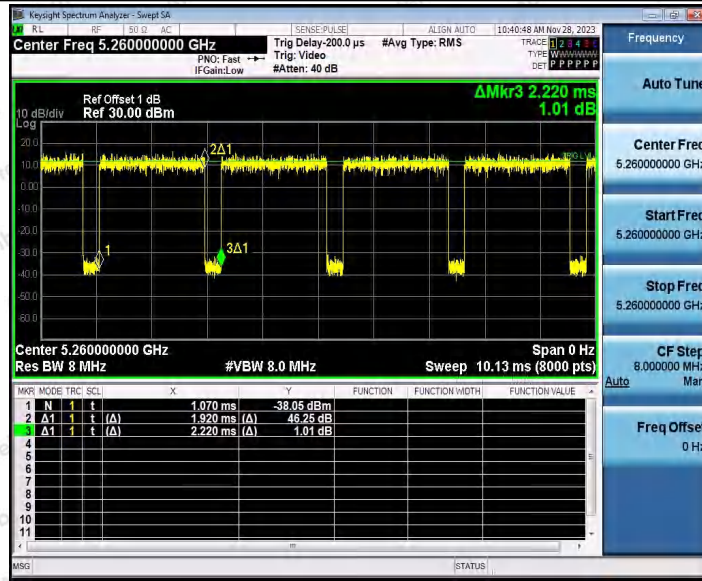

11N20SISO_Ant1_5260

11N20SISO_Ant1_5300