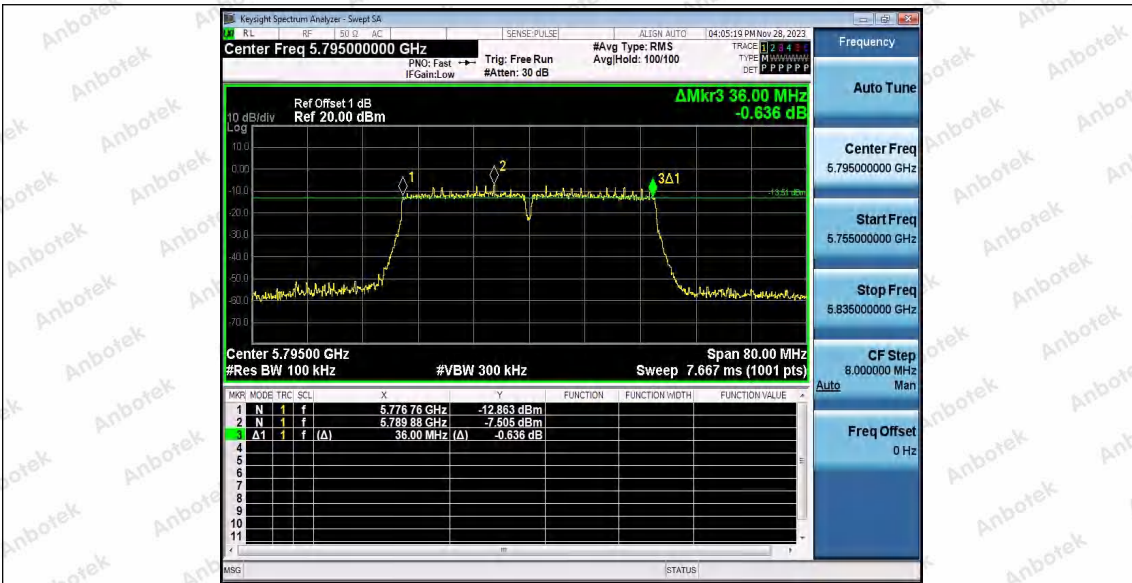

11AC20SISO_Ant1_5745