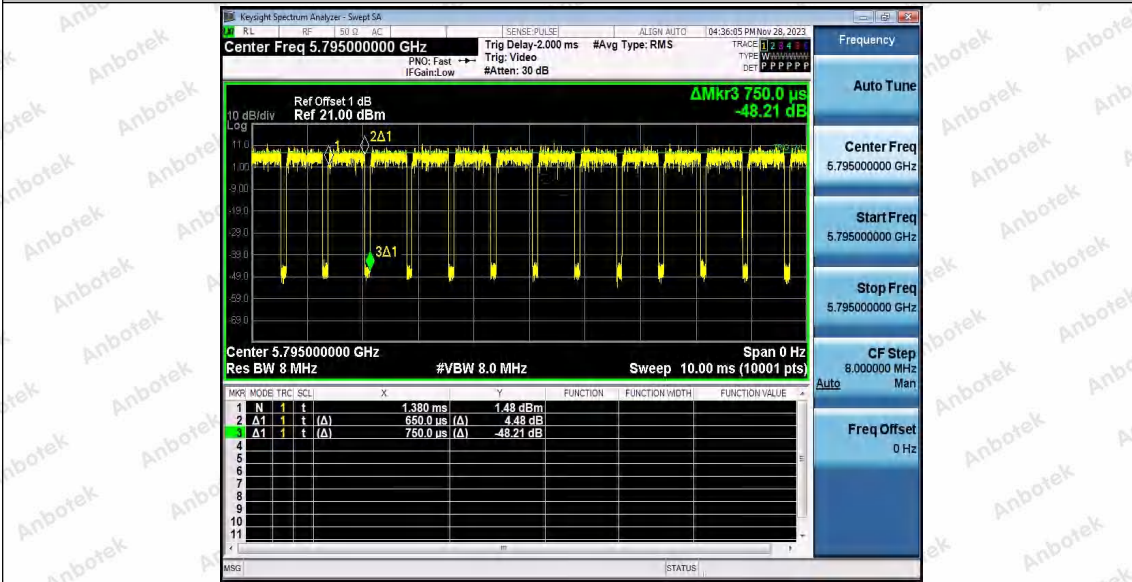

11AX20SISO_Ant1_5180