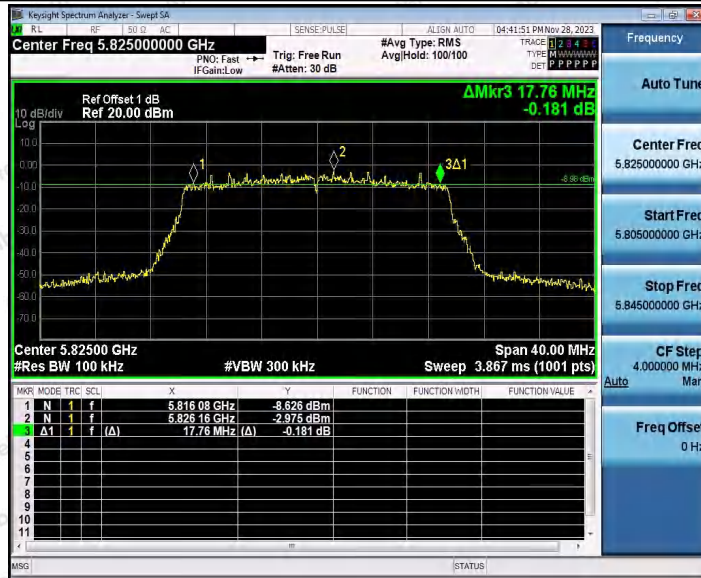

11AX20SISO_Ant1_5825