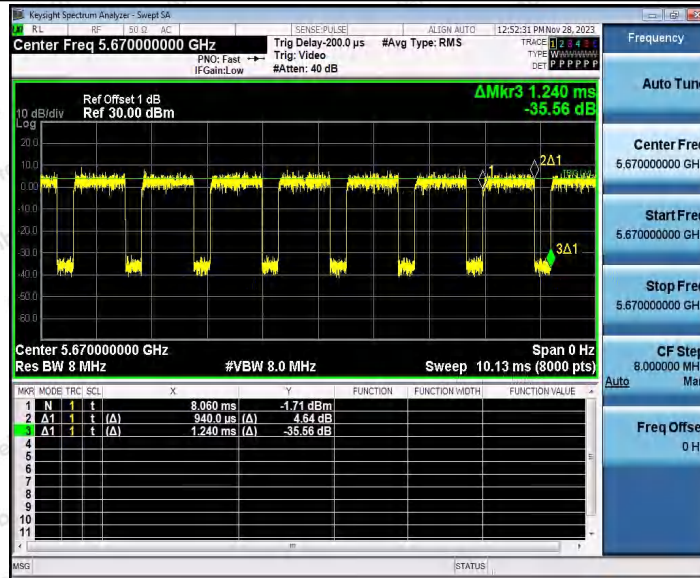

11N40SISO_Ant1_5670

11N40SISO_Ant1_5755