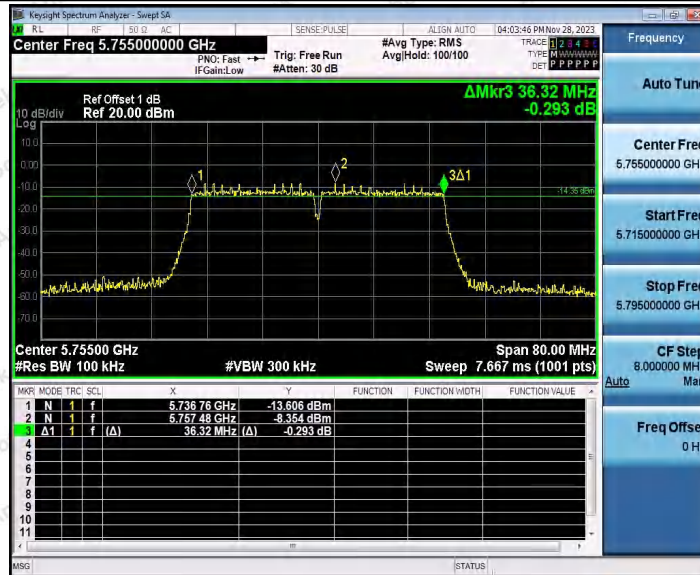

11N40SISO_Ant1_5755

11N40SISO_Ant1_5795

Shenzhen Anbotek Compliance Laboratory Limited

Address: 1/F., Building D, Sogood Science and Technology Park, Sanwei Community, Hangcheng Street, Bao'an District, Shenzhen, Guangdong, China.
Tel: (86) 0755-26066440 Fax: (86) 0755-26014772 Email: service@anbotek.com

Hotline 400-003-0500
www.anbotek.com.cn