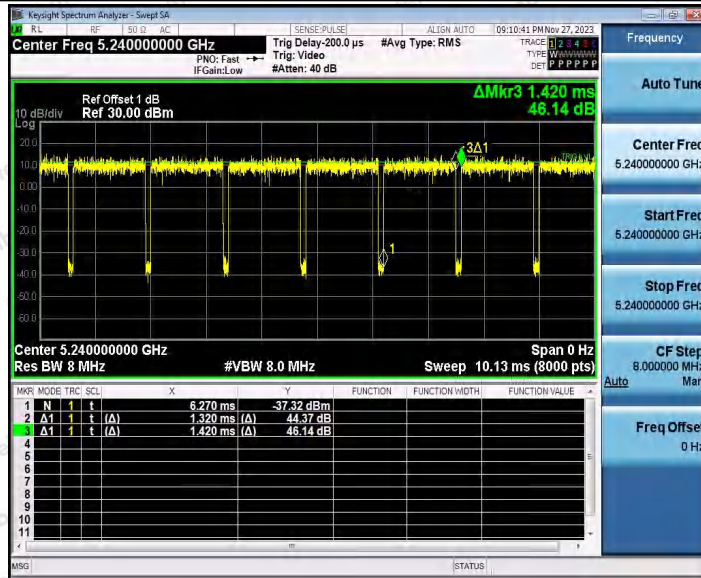

11AC20SISO_Ant1_5240

11AC20SISO_Ant1_5260