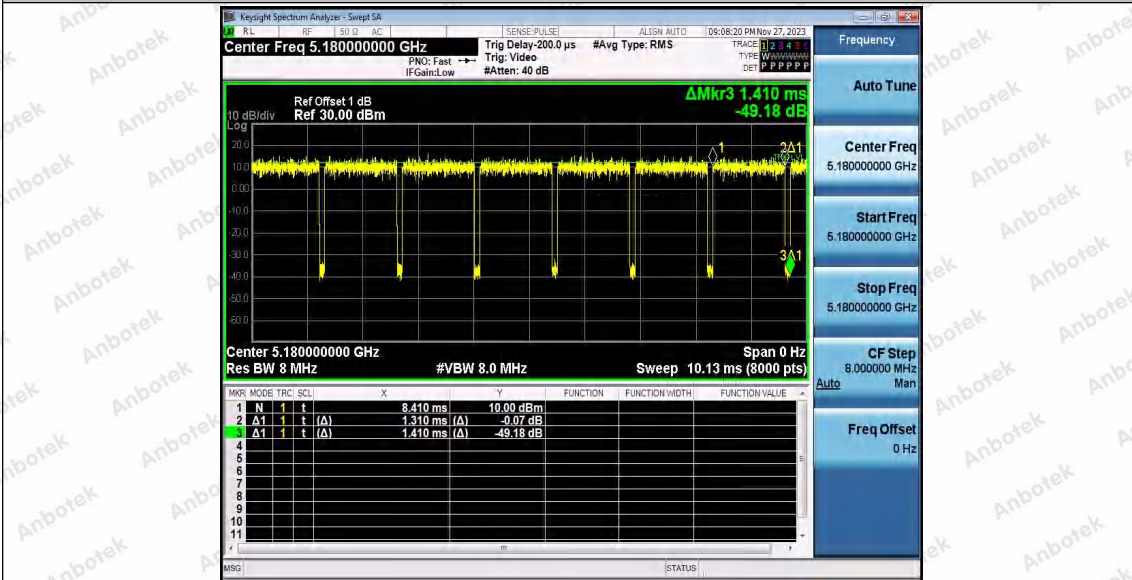

11AC20SISO_Ant1_5200