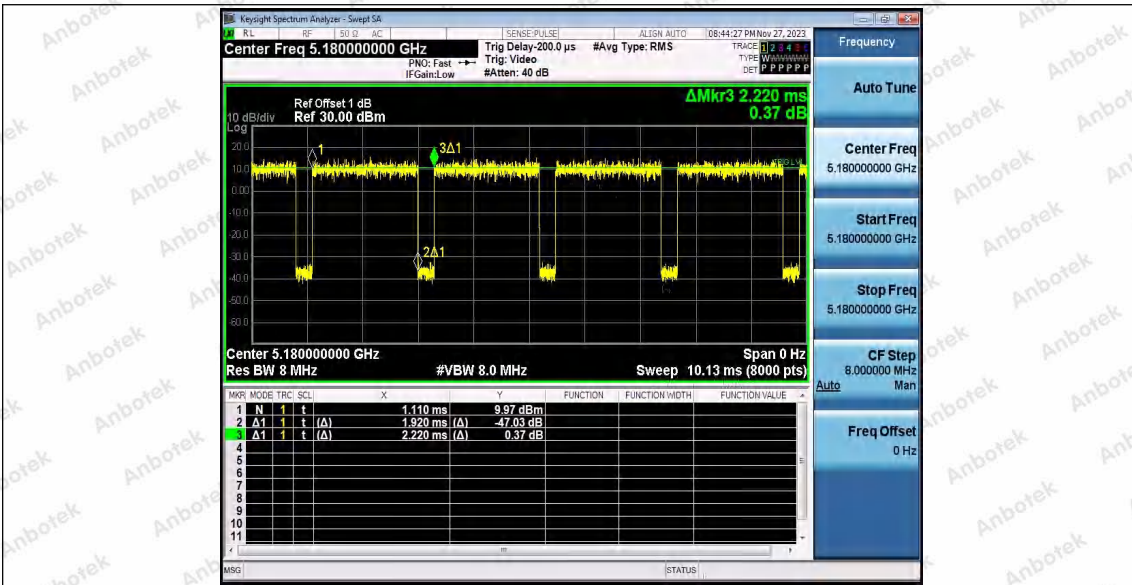

11N20SISO_Ant1_5200