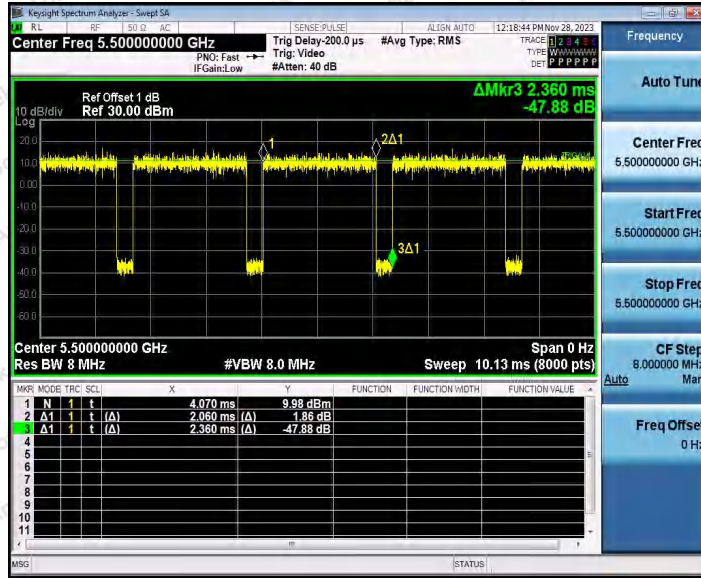

11A_Ant1_5600

Shenzhen Anbotek Compliance Laboratory Limited

Address: 1/F., Building D, Sogood Science and Technology Park, Sanwei Community, Hangcheng Street, Bao'an District, Shenzhen, Guangdong, China.
Tel: (86) 0755-26066440 Fax: (86) 0755-26014772 Email: service@anbotek.com

Hotline
400-003-0500
www.anbotek.com.cn