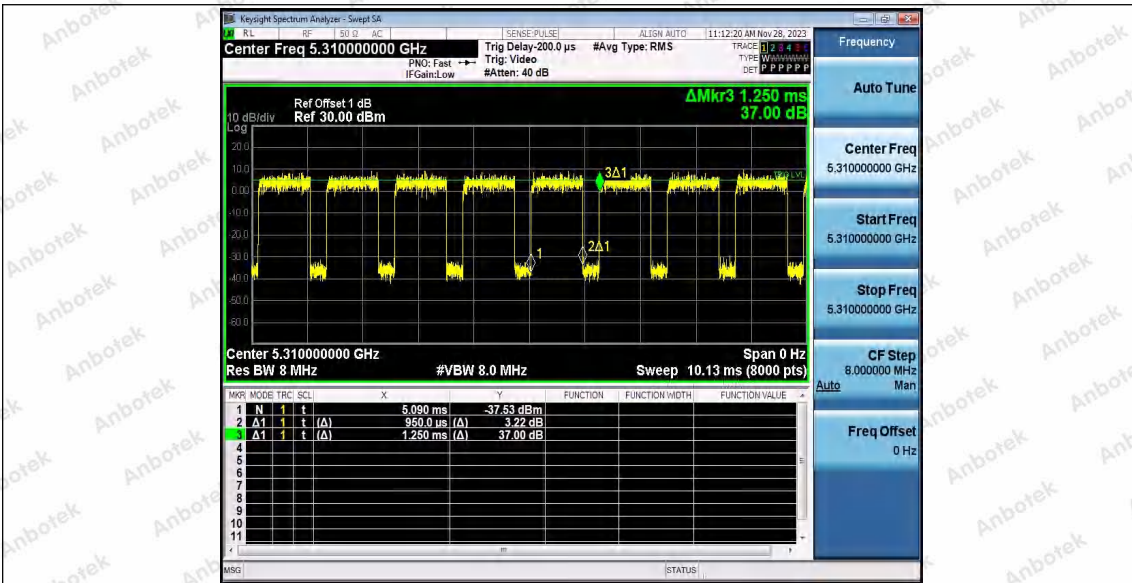

11N40SISO_Ant1_5510