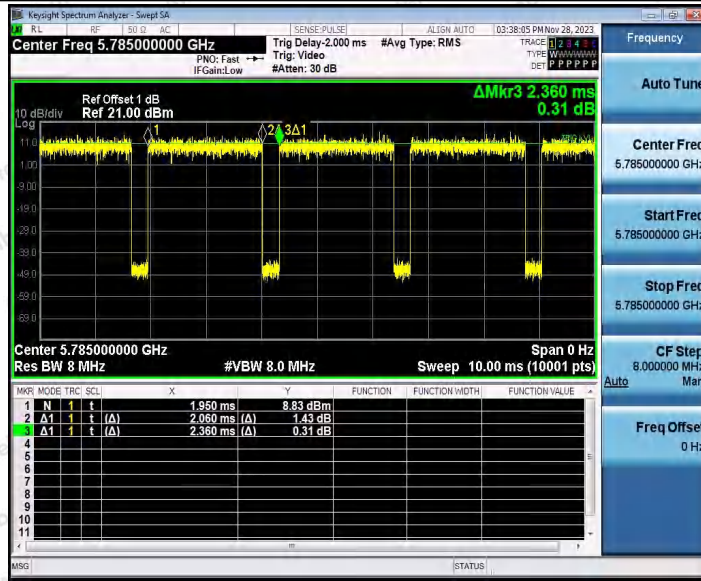

11A_Ant1_5785

11A_Ant1_5825