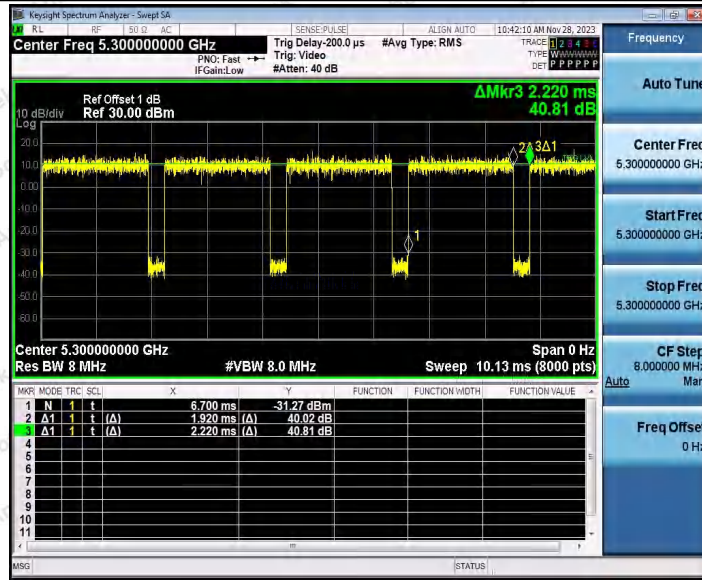

11N20SISO_Ant1_5320

Shenzhen Anbotek Compliance Laboratory Limited

Address: 1/F., Building D, Sogood Science and Technology Park, Sanwei Community, Hangcheng Street, Bao'an District, Shenzhen, Guangdong, China.
Tel: (86) 0755-26066440 Fax: (86) 0755-26014772 Email: service@anbotek.com

Hotline 400-003-0500
www.anbotek.com.cn