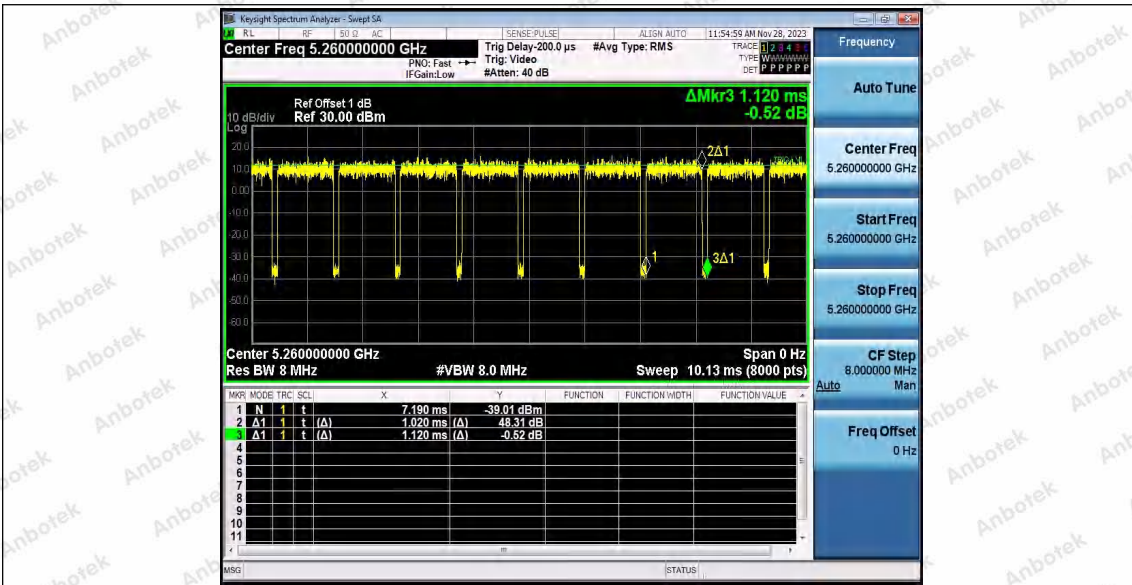

11AX20SISO_Ant1_5300