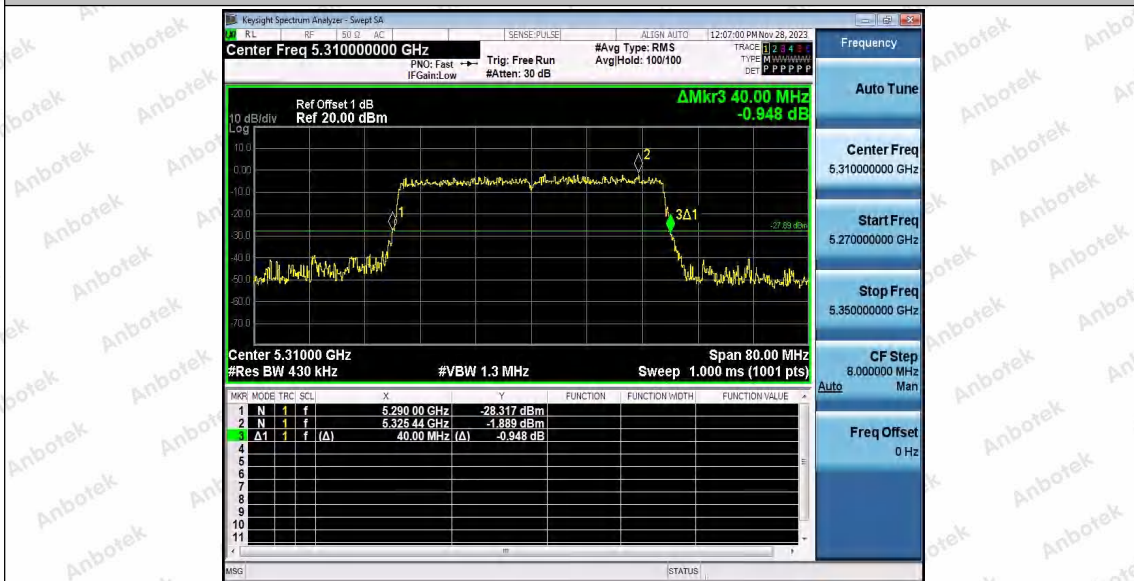

Shenzhen Anbotek Compliance Laboratory Limited

Address: 1/F., Building D, Sogood Science and Technology Park, Sanwei Community, Hangcheng Street, Bao'an District, Shenzhen, Guangdong, China.
Tel: (86) 0755-26066440 Fax: (86) 0755-26014772 Email: service@anbotek.com

Hotline
400-003-0500
www.anbotek.com.cn