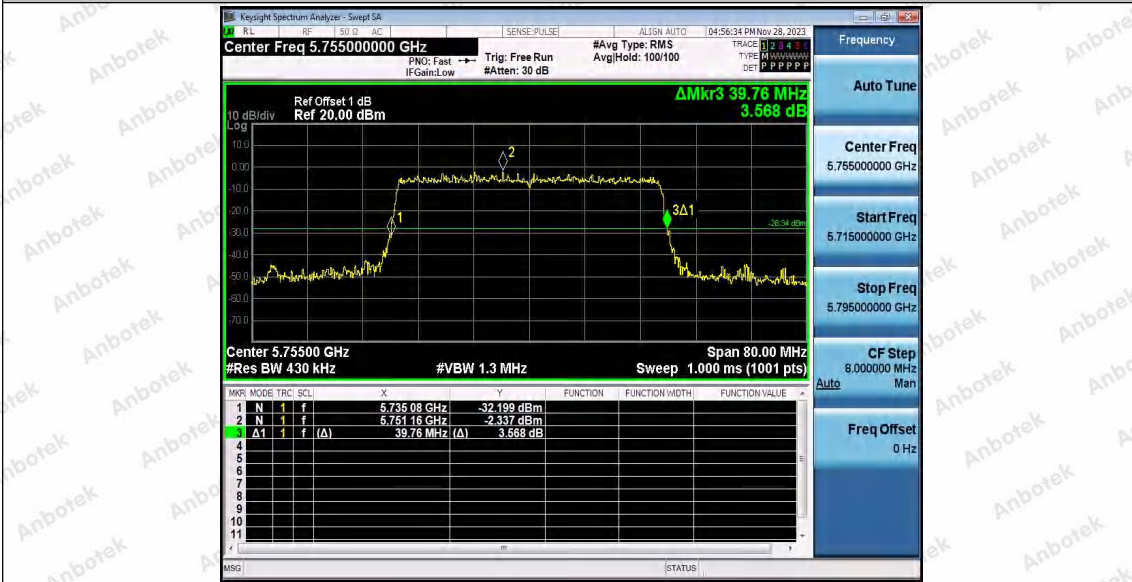

11AX40SISO_Ant1_5795