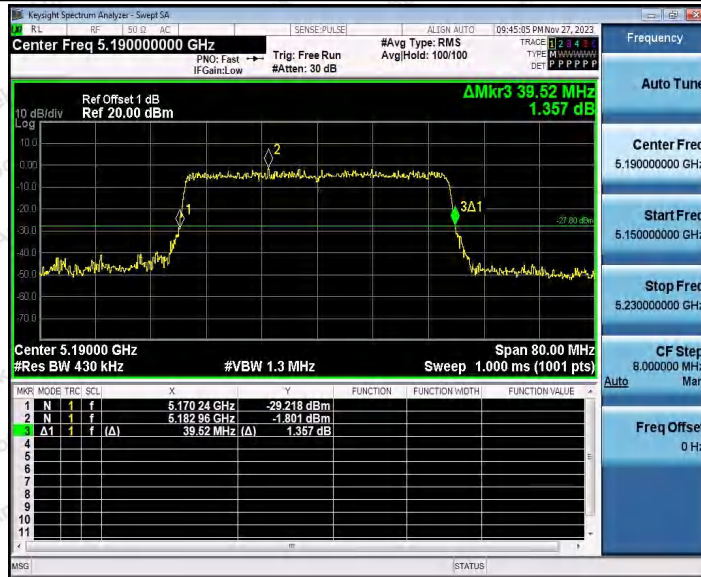

11AX40SISO_Ant1_5190

11AX40SISO_Ant1_5230

Shenzhen Anbotek Compliance Laboratory Limited

Address: 1/F., Building D, Sogood Science and Technology Park, Sanwei Community, Hangcheng Street, Bao'an District, Shenzhen, Guangdong, China.
Tel: (86) 0755-26066440 Fax: (86) 0755-26014772 Email: service@anbotek.com

Hotline
400-003-0500
www.anbotek.com.cn