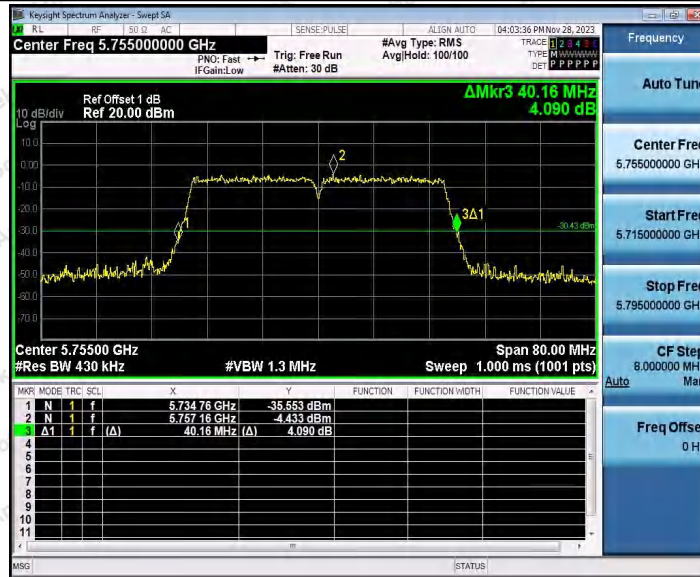

11N40SISO_Ant1_5755

11N40SISO_Ant1_5795

Shenzhen Anbotek Compliance Laboratory Limited

Address: 1/F., Building D, Sogood Science and Technology Park, Sanwei Community, Hangcheng Street, Bao'an District, Shenzhen, Guangdong, China.
Tel: (86) 0755-26066440 Fax: (86) 0755-26014772 Email: service@anbotek.com

Hotline
400-003-0500
www.anbotek.com.cn