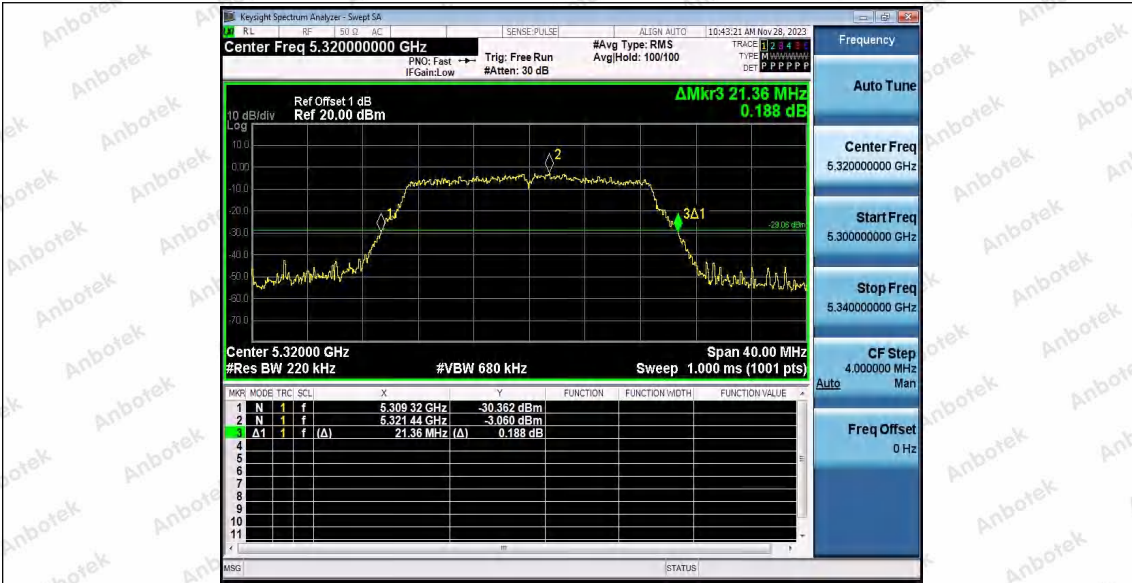

11N20SISO_Ant1_5500