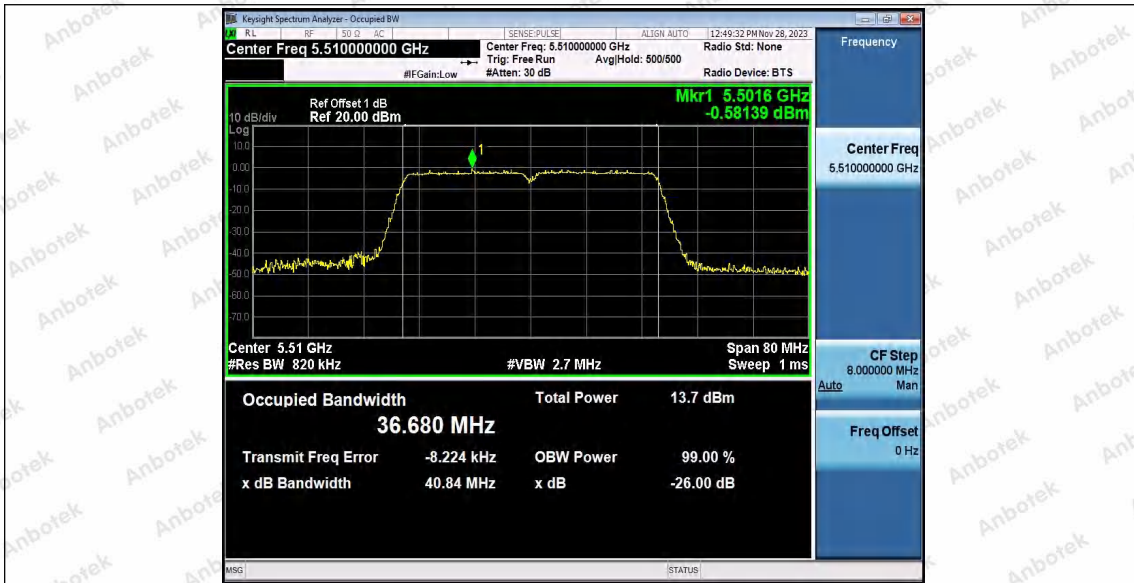

11N40SISO_Ant1_5590