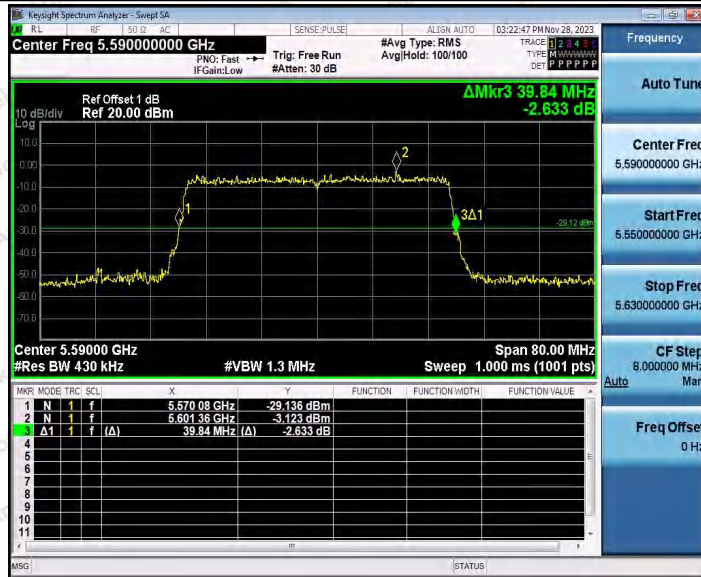

11AX40SISO_Ant1_5590

11AX40SISO_Ant1_5670

Shenzhen Anbotek Compliance Laboratory Limited

Address: 1/F., Building D, Sogood Science and Technology Park, Sanwei Community, Hangcheng Street, Bao'an District, Shenzhen, Guangdong, China.
Tel: (86) 0755-26066440 Fax: (86) 0755-26014772 Email: service@anbotek.com

Hotline 400-003-0500
www.anbotek.com.cn