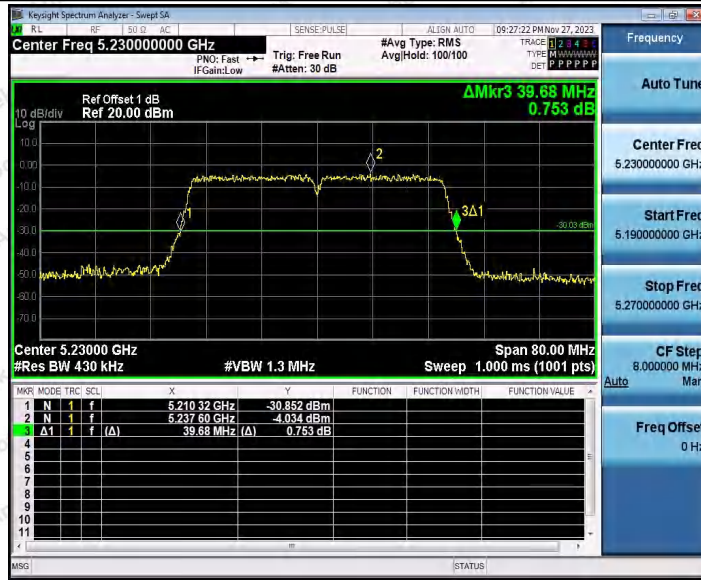

11AC40SISO_Ant1_5230

11AC40SISO_Ant1_5270

Shenzhen Anbotek Compliance Laboratory Limited

Address: 1/F., Building D, Sogood Science and Technology Park, Sanwei Community, Hangcheng Street, Bao'an District, Shenzhen, Guangdong, China.
Tel: (86) 0755-26066440 Fax: (86) 0755-26014772 Email: service@anbotek.com

Hotline 400-003-0500
www.anbotek.com.cn