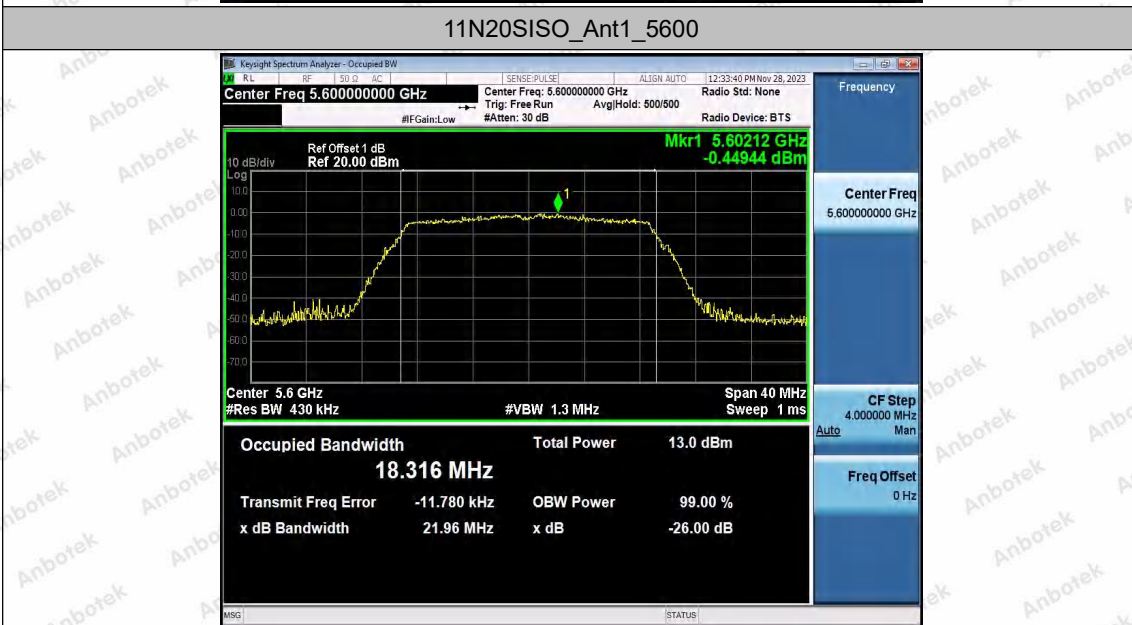

Shenzhen Anbotek Compliance Laboratory Limited

Address: 1/F., Building D, Sogood Science and Technology Park, Sanwei Community, Hangcheng Street, Bao'an District, Shenzhen, Guangdong, China.
Tel: (86) 0755-26066440 Fax: (86) 0755-26014772 Email: service@anbotek.com

Hotline 400-003-0500
www.anbotek.com.cn