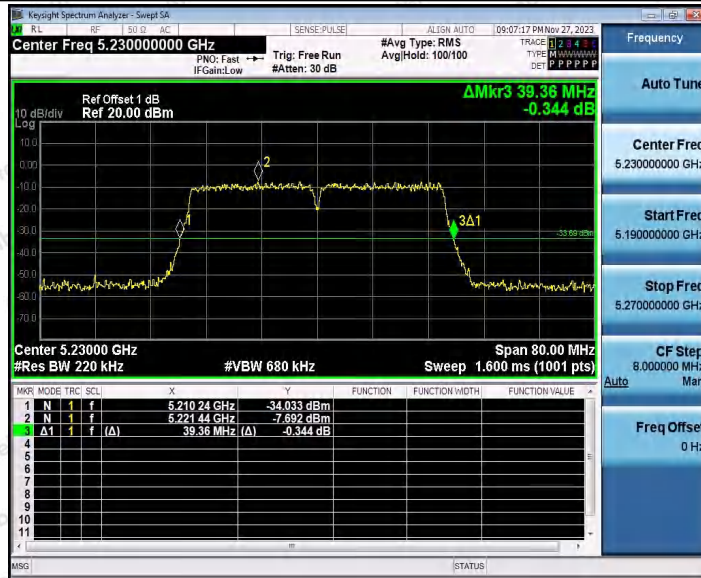

11N40SISO_Ant1_5230

11N40SISO_Ant1_5270