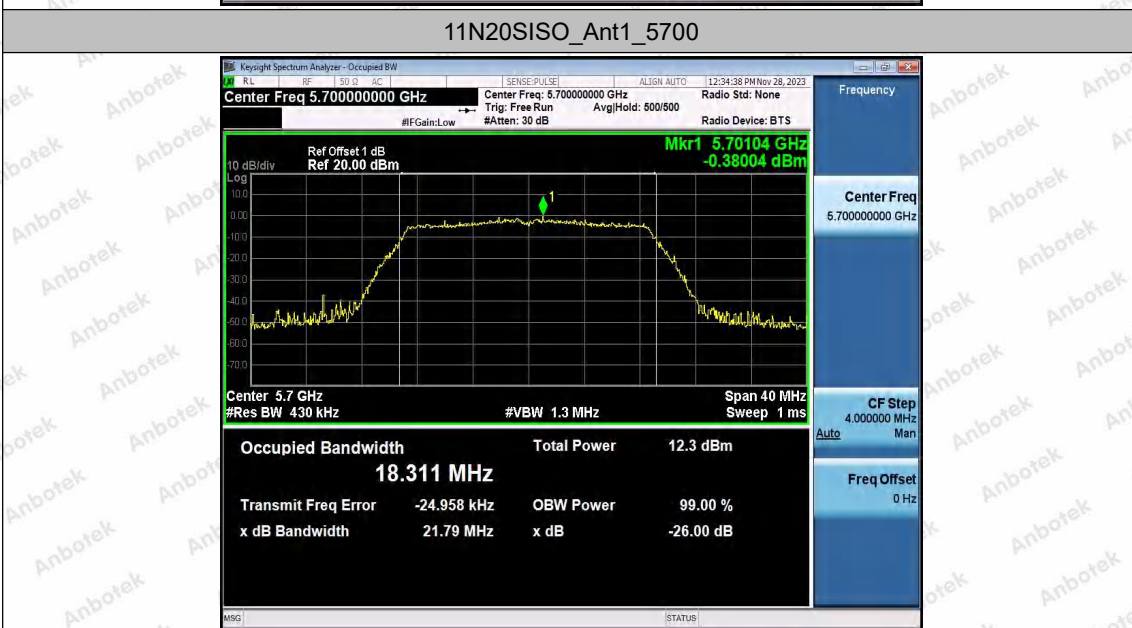

Shenzhen Anbotek Compliance Laboratory Limited

Address: 1/F., Building D, Sogood Science and Technology Park, Sanwei Community, Hangcheng Street, Bao'an District, Shenzhen, Guangdong, China.
Tel: (86) 0755-26066440 Fax: (86) 0755-26014772 Email: service@anbotek.com

Hotline 400-003-0500
www.anbotek.com.cn