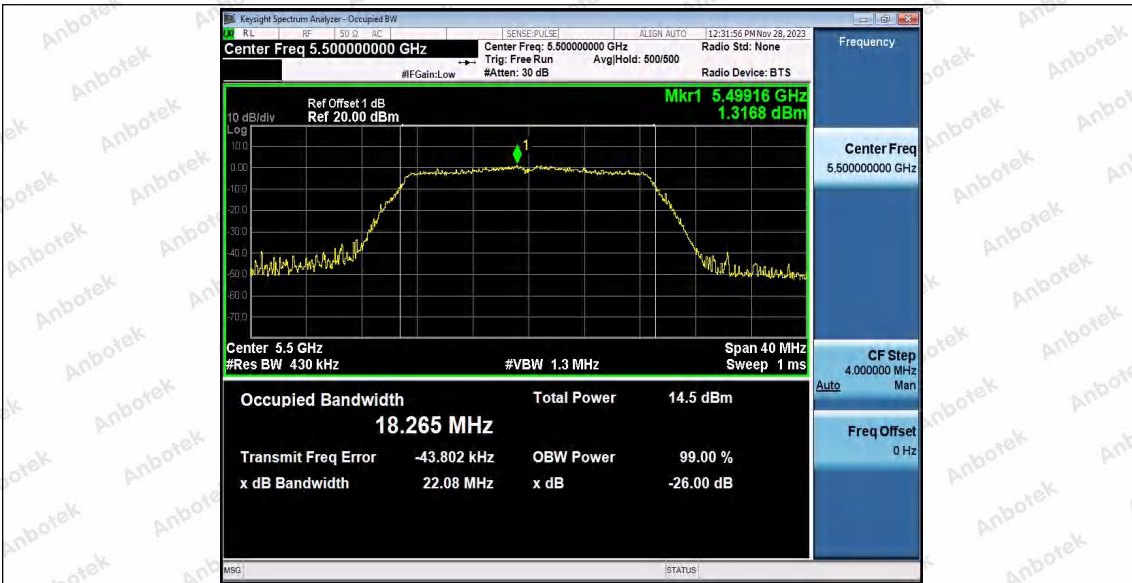

Shenzhen Anbotek Compliance Laboratory Limited

Address: 1/F., Building D, Sogood Science and Technology Park, Sanwei Community, Hangcheng Street, Bao'an District, Shenzhen, Guangdong, China.
Tel: (86) 0755-26066440 Fax: (86) 0755-26014772 Email: service@anbotek.com

Hotline 400-003-0500
www.anbotek.com.cn