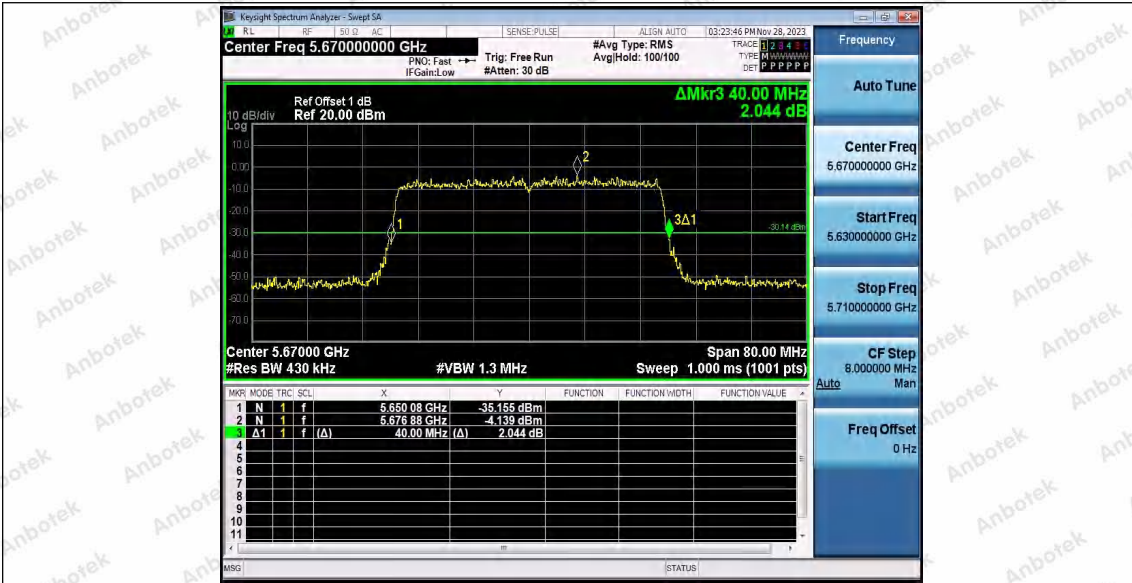

11AX40SISO_Ant1_5755