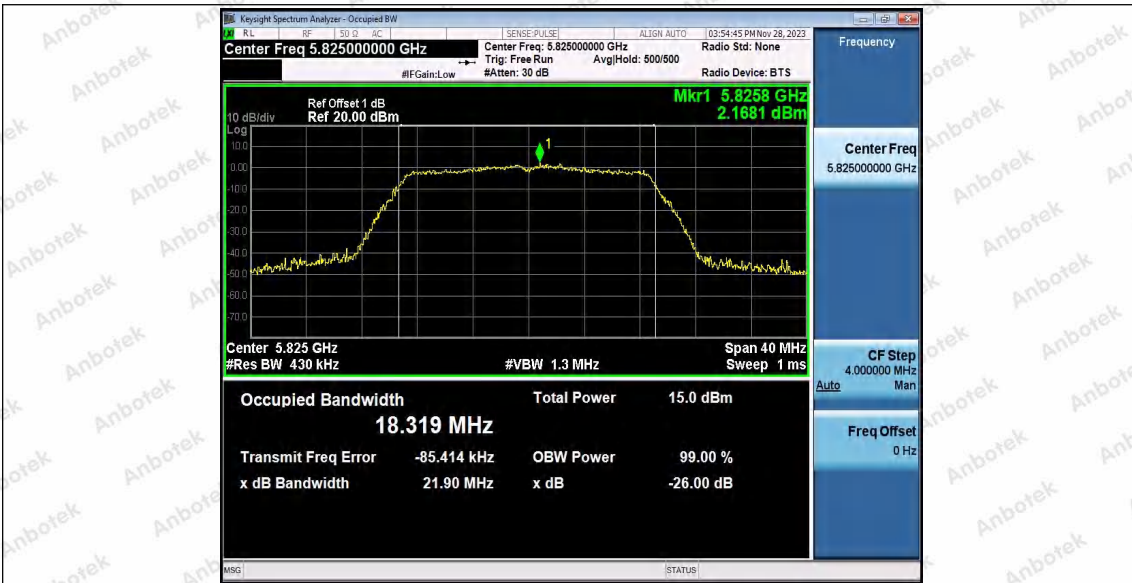

11N40SISO_Ant1_5190