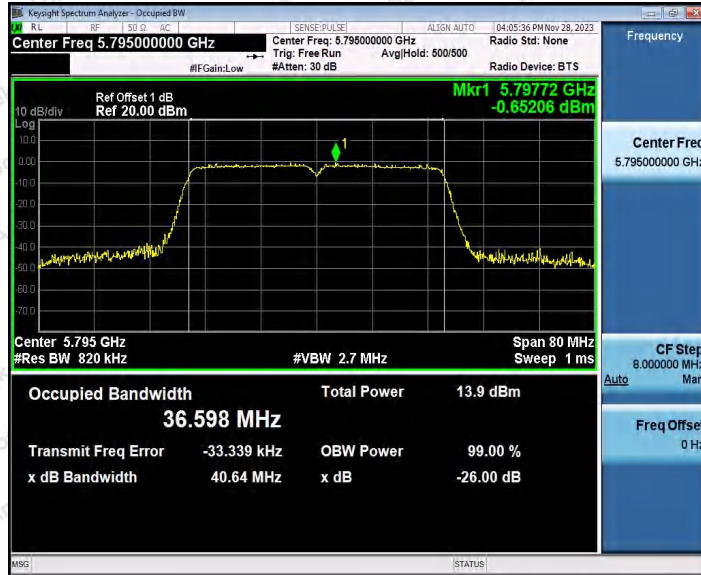

11N40SISO_Ant1_5795

11AC20SISO_Ant1_5180

Shenzhen Anbotek Compliance Laboratory Limited

Address: 1/F., Building D, Sogood Science and Technology Park, Sanwei Community, Hangcheng Street, Bao'an District, Shenzhen, Guangdong, China.
Tel: (86) 0755-26066440 Fax: (86) 0755-26014772 Email: service@anbotek.com

Hotline: 400-003-0500
www.anbotek.com.cn