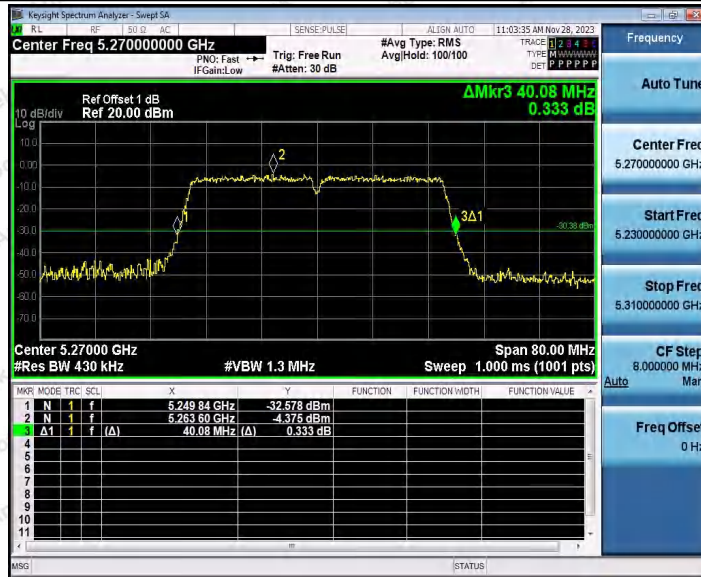

11N40SISO_Ant1_5310

Shenzhen Anbotek Compliance Laboratory Limited

Address: 1/F., Building D, Sogood Science and Technology Park, Sanwei Community, Hangcheng Street, Bao'an District, Shenzhen, Guangdong, China.
Tel: (86) 0755-26066440 Fax: (86) 0755-26014772 Email: service@anbotek.com

Hotline 400-003-0500
www.anbotek.com.cn