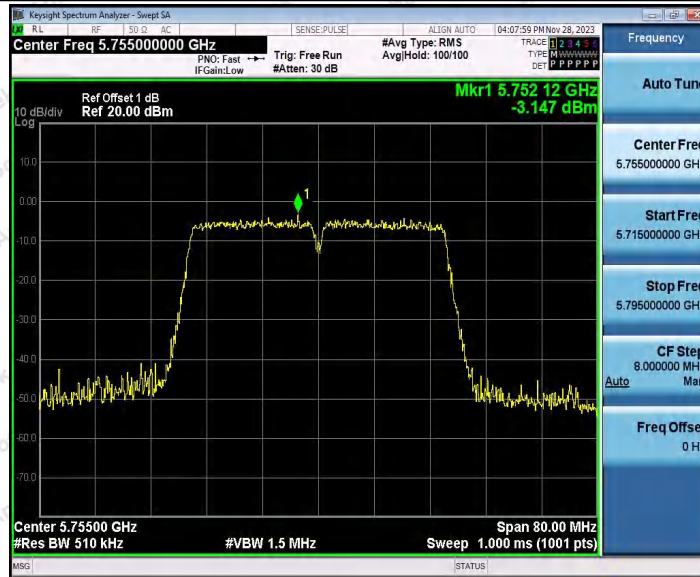

11N40SISO_Ant1_5755

11N40SISO_Ant1_5795

Shenzhen Anbotek Compliance Laboratory Limited

Address: 1/F., Building D, Sogood Science and Technology Park, Sanwei Community, Hangcheng Street, Bao'an District, Shenzhen, Guangdong, China.
Tel: (86) 0755-26066440 Fax: (86) 0755-26014772 Email: service@anbotek.com

Hotline
400-003-0500
www.anbotek.com.cn