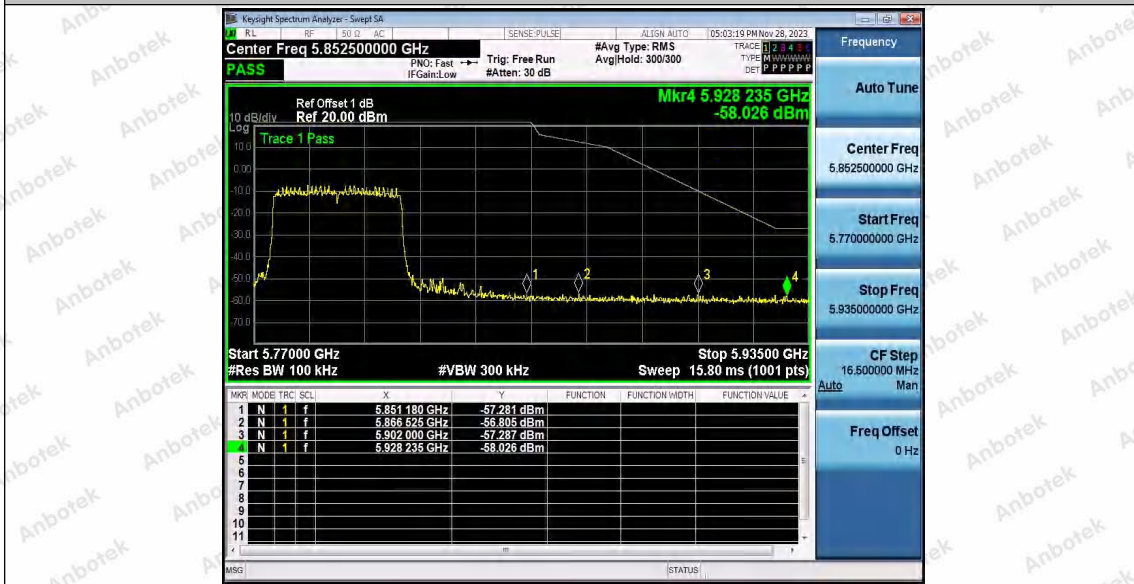

11AX40SISO_Ant1_High_5795

---End---

Shenzhen Anbotek Compliance Laboratory Limited

Address: 1/F., Building D, Sogood Science and Technology Park, Sanwei Community, Hangcheng Street, Bao'an District, Shenzhen, Guangdong, China.
Tel: (86) 0755-26066440 Fax: (86) 0755-26014772 Email: service@anbotek.com

Hotline
400-003-0500
www.anbotek.com.cn