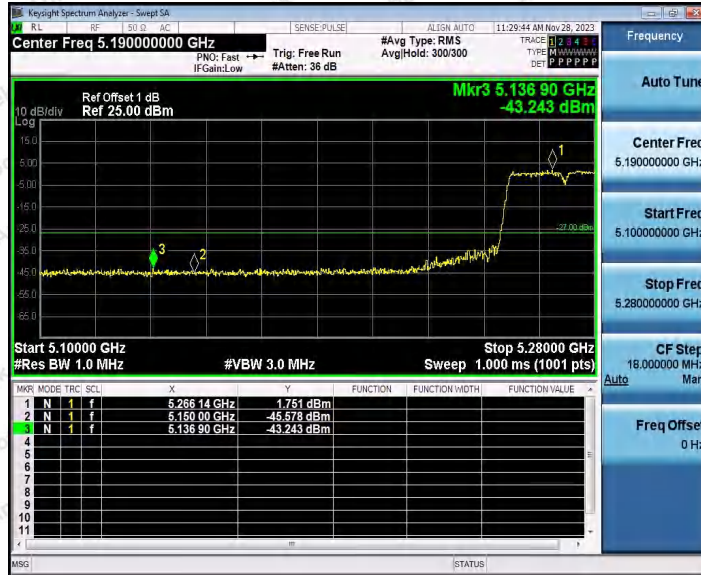

11AC40SISO_Ant1_Low_5270

11AC40SISO_Ant1_High_5310

Shenzhen Anbotek Compliance Laboratory Limited

Address: 1/F., Building D, Sogood Science and Technology Park, Sanwei Community, Hangcheng Street, Bao'an District, Shenzhen, Guangdong, China.
Tel: (86) 0755-26066440 Fax: (86) 0755-26014772 Email: service@anbotek.com

Hotline 400-003-0500
www.anbotek.com.cn