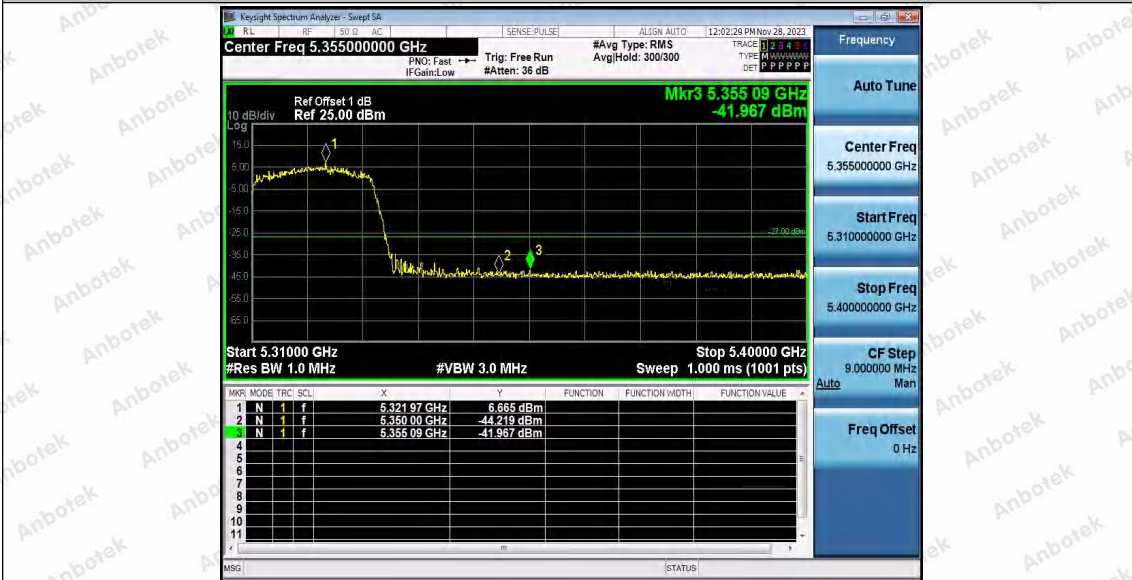

11AX20SISO_Ant1_High_5320