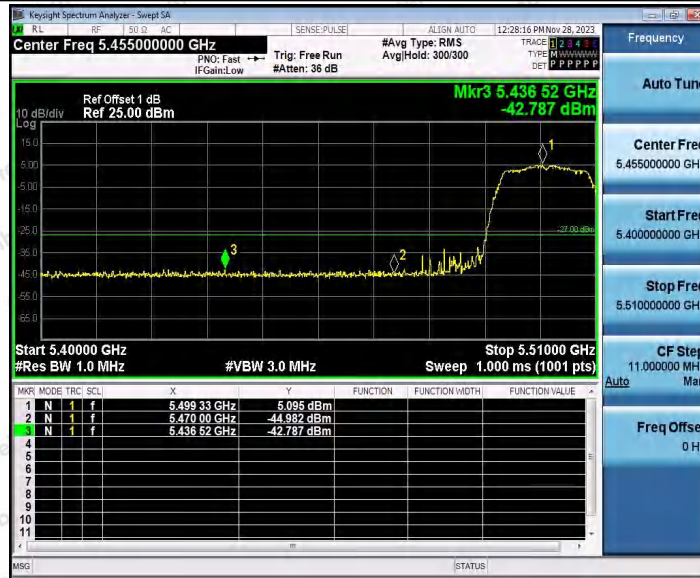

11N20SISO_Ant1_Low_5500