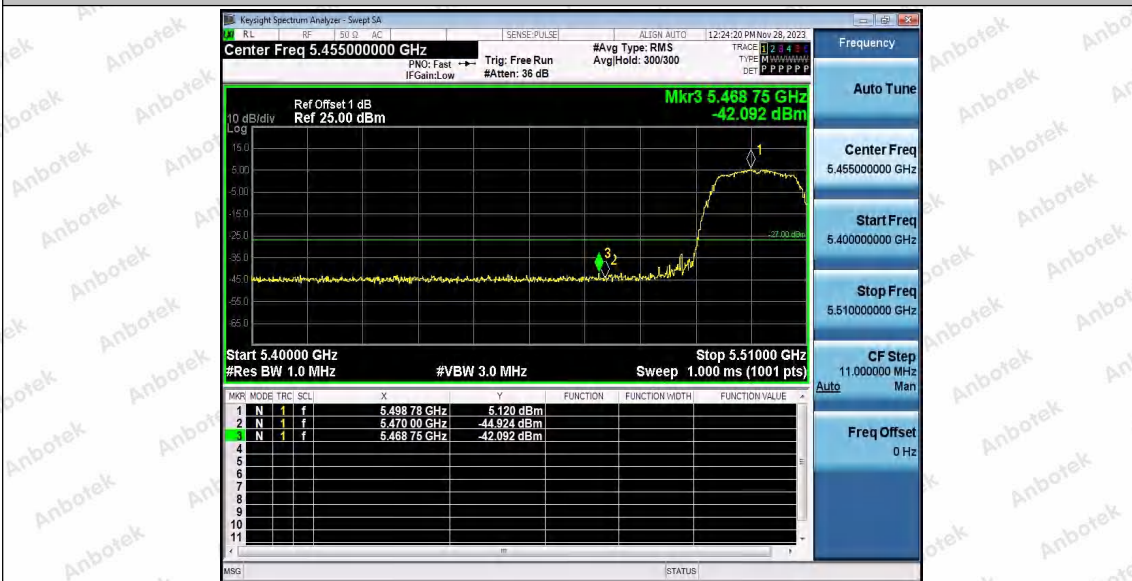

Hotline 400-003-0500
 www.anbotek.com.cn

11A_Ant1_High_5320

11A_Ant1_Low_5500

Shenzhen Anbotek Compliance Laboratory Limited

Address: 1/F., Building D, Sogood Science and Technology Park, Sanwei Community, Hangcheng Street, Bao'an District, Shenzhen, Guangdong, China.
Tel: (86) 0755-26066440 Fax: (86) 0755-26014772 Email: service@anbotek.com