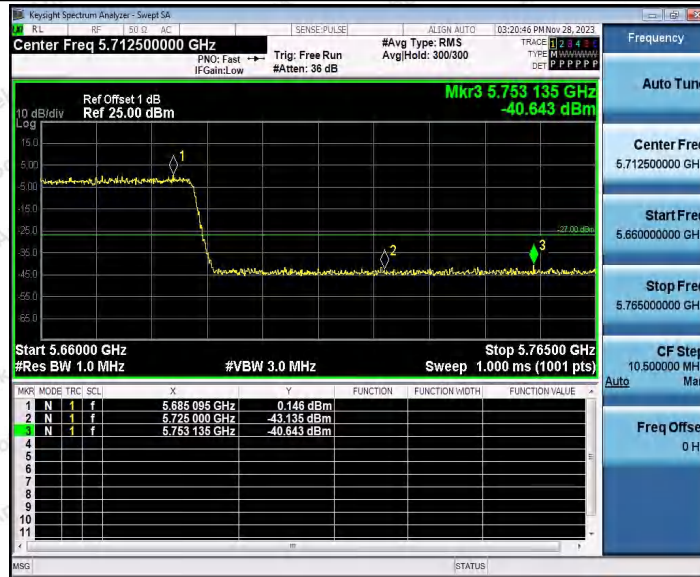

11AX40SISO_Ant1_High_5670

Shenzhen Anbotek Compliance Laboratory Limited

Address: 1/F., Building D, Sogood Science and Technology Park, Sanwei Community, Hangcheng Street, Bao'an District, Shenzhen, Guangdong, China.
Tel: (86) 0755-26066440 Fax: (86) 0755-26014772 Email: service@anbotek.com

Hotline
400-003-0500
www.anbotek.com.cn