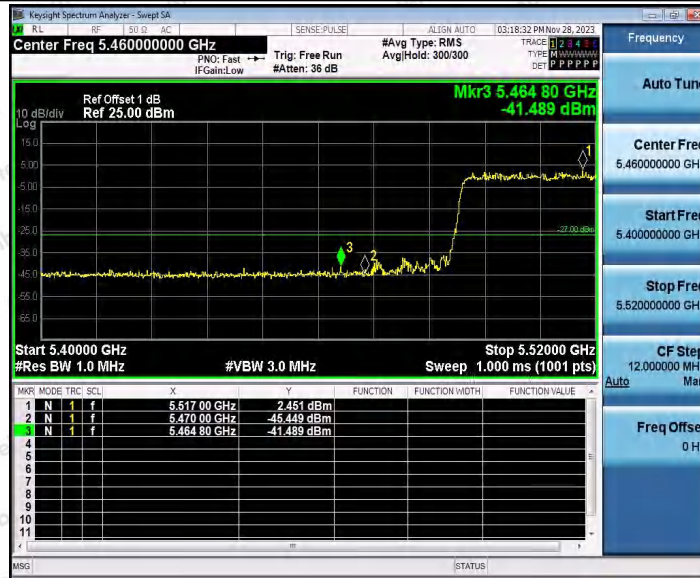

11AX40SISO_Ant1_Low_5510