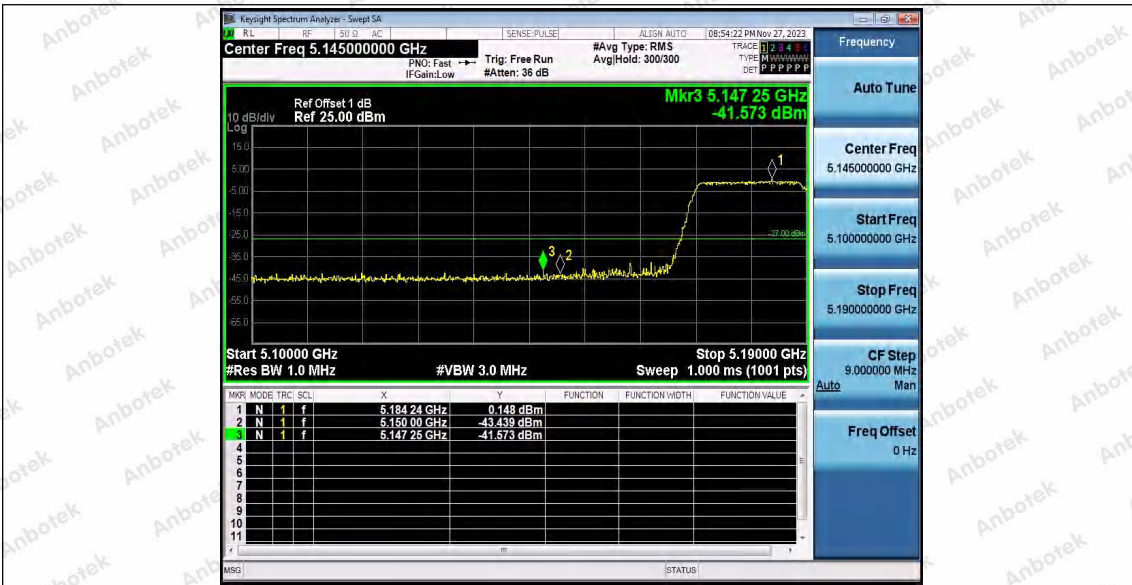

Shenzhen Anbotek Compliance Laboratory Limited

Address: 1/F., Building D, Sogood Science and Technology Park, Sanwei Community, Hangcheng Street, Bao'an District, Shenzhen, Guangdong, China.
Tel: (86) 0755-26066440 Fax: (86) 0755-26014772 Email: service@anbotek.com

Hotline: 400-003-0500
www.anbotek.com.cn