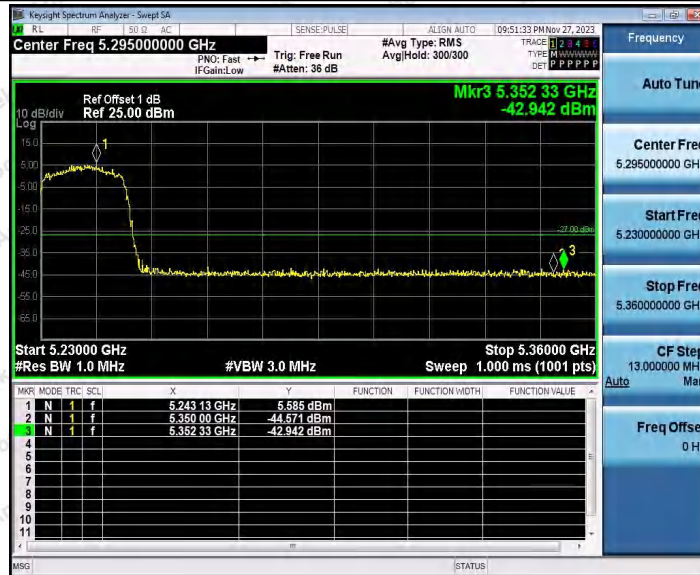

11AX20SISO_Ant1_High_5240

11AX20SISO_Ant1_Low_5260

Shenzhen Anbotek Compliance Laboratory Limited

Address: 1/F., Building D, Sogood Science and Technology Park, Sanwei Community, Hangcheng Street, Bao'an District, Shenzhen, Guangdong, China.
Tel: (86) 0755-26066440 Fax: (86) 0755-26014772 Email: service@anbotek.com

Hotline
400-003-0500
www.anbotek.com.cn