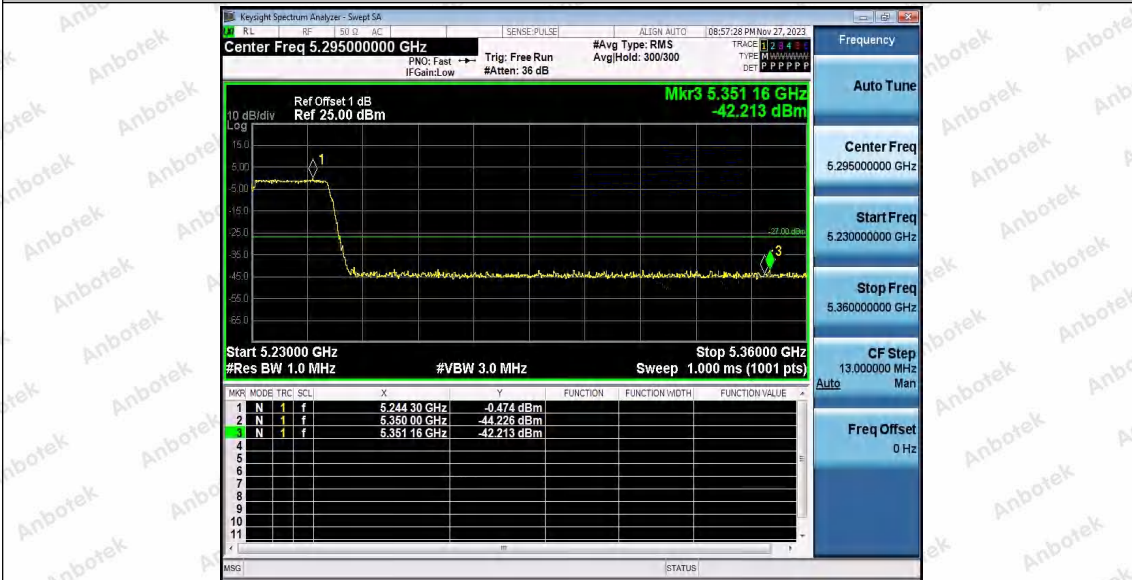

11N40SISO_Ant1_High_5230