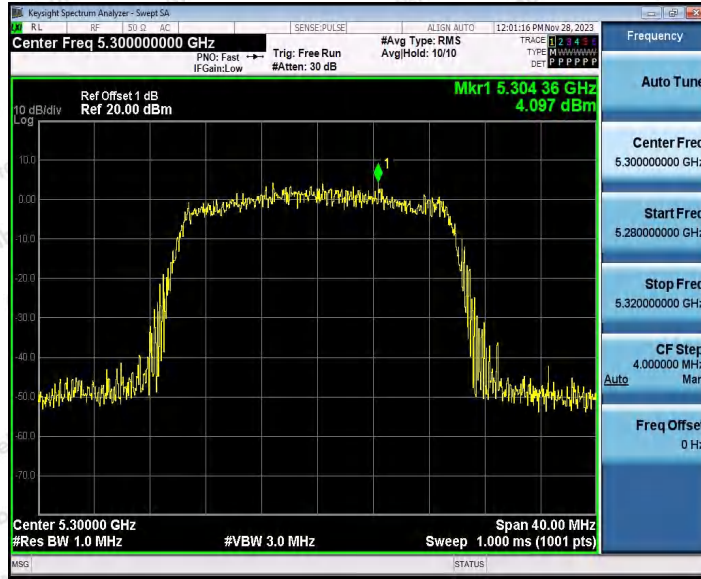

11AX20SISO_Ant1_5300