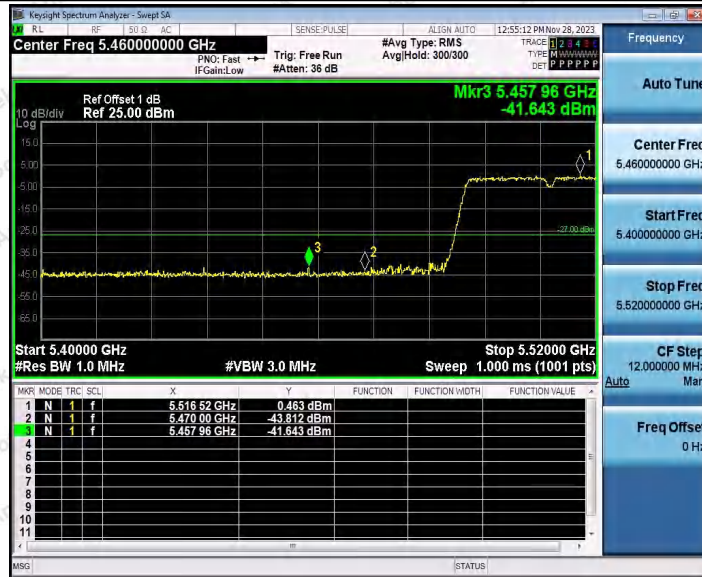

11N40SISO_Ant1_Low_5510

11N40SISO_Ant1_High_5670

Shenzhen Anbotek Compliance Laboratory Limited

Address: 1/F., Building D, Sogood Science and Technology Park, Sanwei Community, Hangcheng Street, Bao'an District, Shenzhen, Guangdong, China.
Tel: (86) 0755-26066440 Fax: (86) 0755-26014772 Email: service@anbotek.com

Hotline
400-003-0500
www.anbotek.com.cn