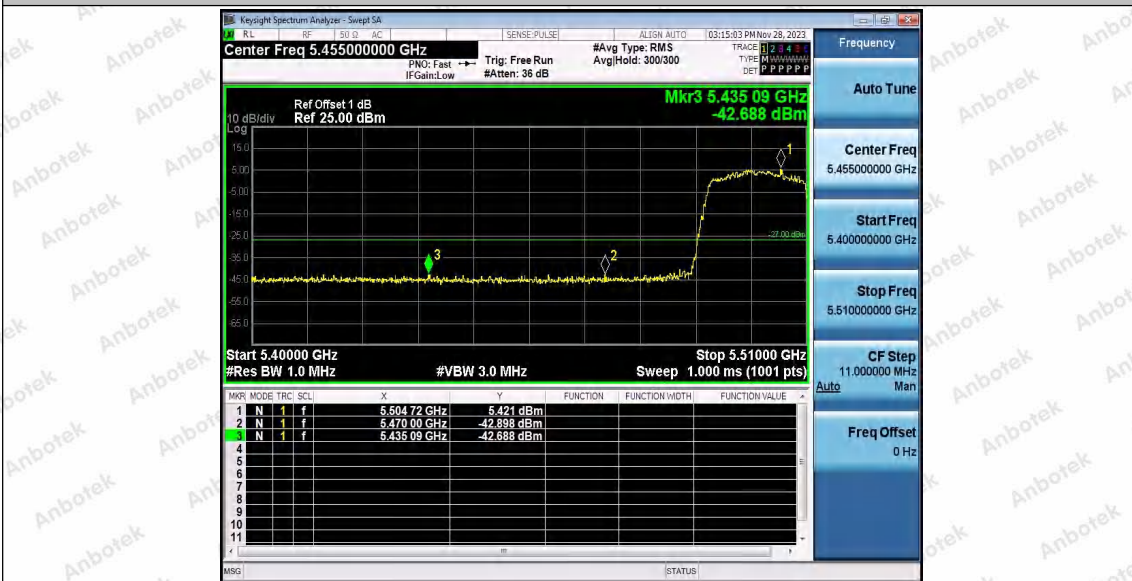

Hotline
400-003-0500
www.anbotek.com.cn

11AX20SISO_Ant1_High_5320

11AX20SISO_Ant1_Low_5500

Shenzhen Anbotek Compliance Laboratory Limited

Address: 1/F., Building D, Sogood Science and Technology Park, Sanwei Community, Hangcheng Street, Bao'an District, Shenzhen, Guangdong, China.
 Tel: (86) 0755-26066440 Fax: (86) 0755-26014772 Email: service@anbotek.com