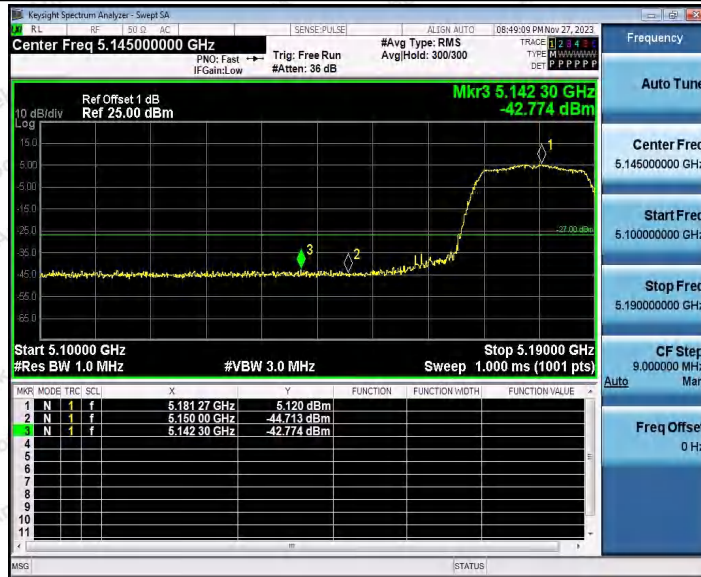

11N20SISO_Ant1_Low_5180

11N20SISO_Ant1_High_5240

Shenzhen Anbotek Compliance Laboratory Limited

Address: 1/F., Building D, Sogood Science and Technology Park, Sanwei Community, Hangcheng Street, Bao'an District, Shenzhen, Guangdong, China.
Tel: (86) 0755-26066440 Fax: (86) 0755-26014772 Email: service@anbotek.com

Hotline
400-003-0500
www.anbotek.com.cn