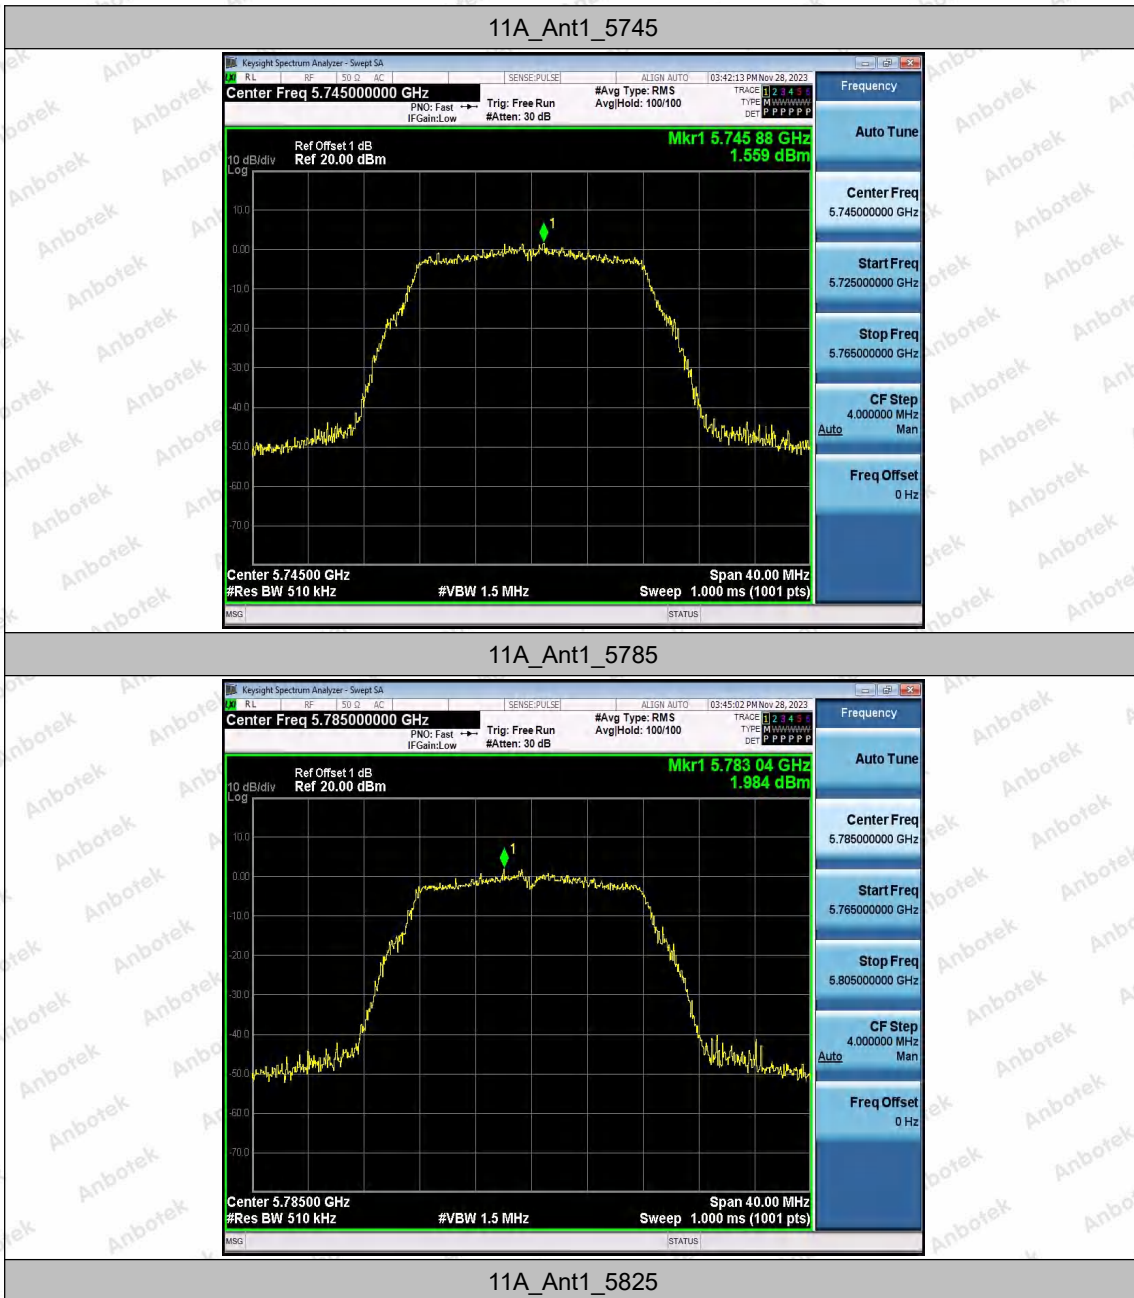

Hotline
400-003-0500
www.anbotek.com.cn

Test Graphs B4

Shenzhen Anbotek Compliance Laboratory Limited

Address: 1/F., Building D, Sogood Science and Technology Park, Sanwei Community, Hangcheng Street, Bao'an District, Shenzhen, Guangdong, China.
 Tel: (86) 0755-26066440 Fax: (86) 0755-26014772 Email: service@anbotek.com