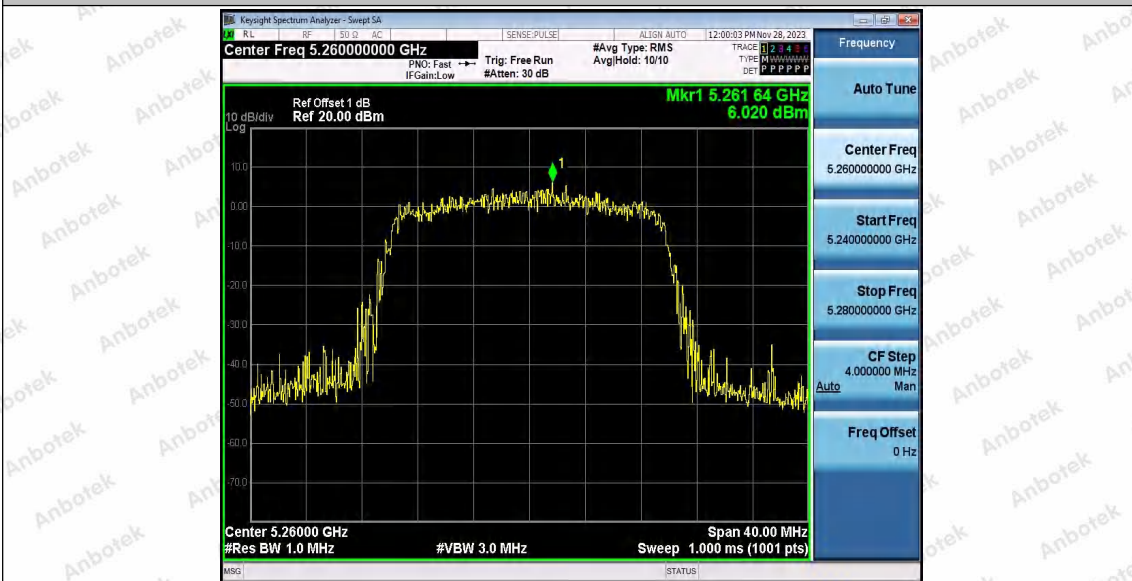

Hotline
400-003-0500
www.anbotek.com.cn

11AX20SISO_Ant1_5240

11AX20SISO_Ant1_5260

Shenzhen Anbotek Compliance Laboratory Limited

Address: 1/F., Building D, Sogood Science and Technology Park, Sanwei Community, Hangcheng Street, Bao'an District, Shenzhen, Guangdong, China.
 Tel: (86) 0755-26066440 Fax: (86) 0755-26014772 Email: service@anbotek.com