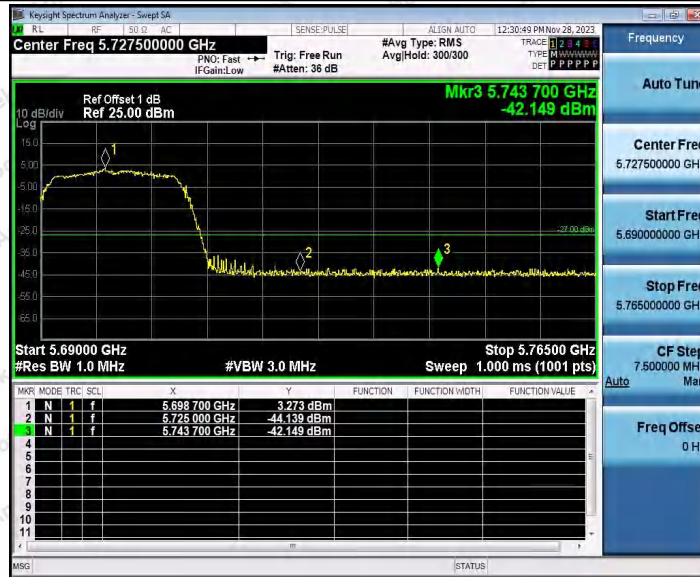

11N20SISO_Ant1_High_5700

11N40SISO_Ant1_Low_5190

Shenzhen Anbotek Compliance Laboratory Limited

Address: 1/F., Building D, Sogood Science and Technology Park, Sanwei Community, Hangcheng Street, Bao'an District, Shenzhen, Guangdong, China.
Tel: (86) 0755-26066440 Fax: (86) 0755-26014772 Email: service@anbotek.com

Hotline
400-003-0500
www.anbotek.com.cn