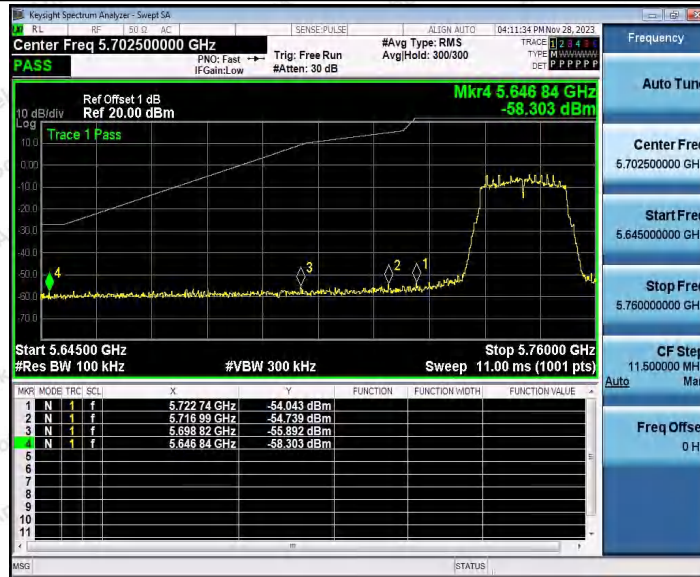

11AC20SISO_Ant1_Low_5745

11AC20SISO_Ant1_High_5825

Shenzhen Anbotek Compliance Laboratory Limited

Address: 1/F., Building D, Sogood Science and Technology Park, Sanwei Community, Hangcheng Street, Bao'an District, Shenzhen, Guangdong, China.
Tel: (86) 0755-26066440 Fax: (86) 0755-26014772 Email: service@anbotek.com

Hotline 400-003-0500
www.anbotek.com.cn