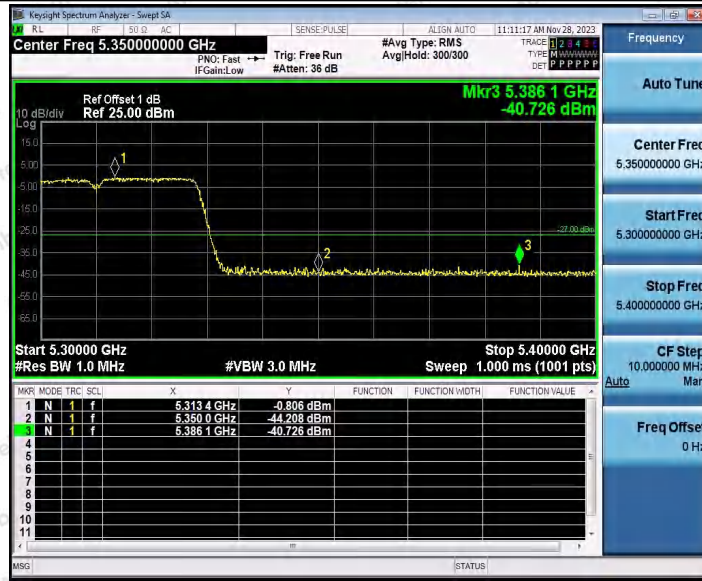

11N40SISO_Ant1_High_5310