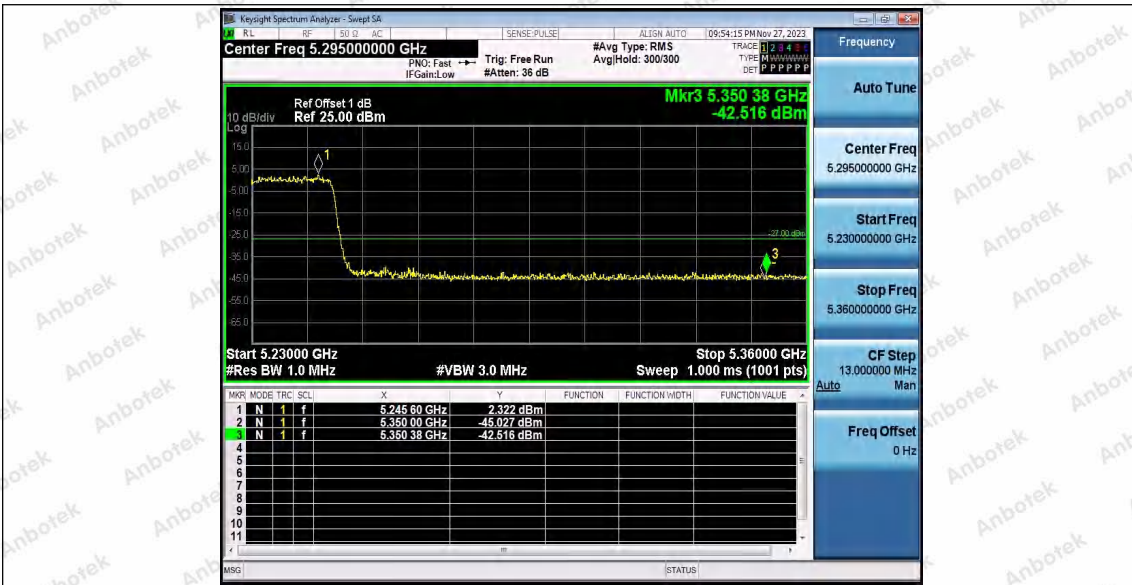

Shenzhen Anbotek Compliance Laboratory Limited

Address: 1/F., Building D, Sogood Science and Technology Park, Sanwei Community, Hangcheng Street, Bao'an District, Shenzhen, Guangdong, China.
Tel: (86) 0755-26066440 Fax: (86) 0755-26014772 Email: service@anbotek.com

Hotline 400-003-0500
www.anbotek.com.cn