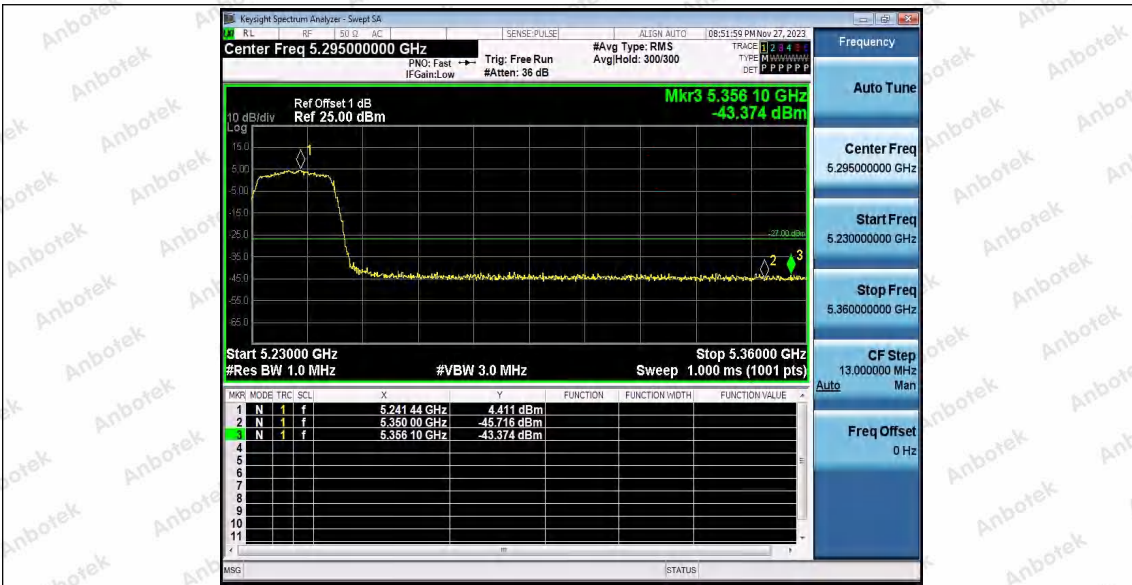

Shenzhen Anbotek Compliance Laboratory Limited

Address: 1/F., Building D, Sogood Science and Technology Park, Sanwei Community, Hangcheng Street, Bao'an District, Shenzhen, Guangdong, China.
Tel: (86) 0755-26066440 Fax: (86) 0755-26014772 Email: service@anbotek.com

Hotline 400-003-0500
www.anbotek.com.cn