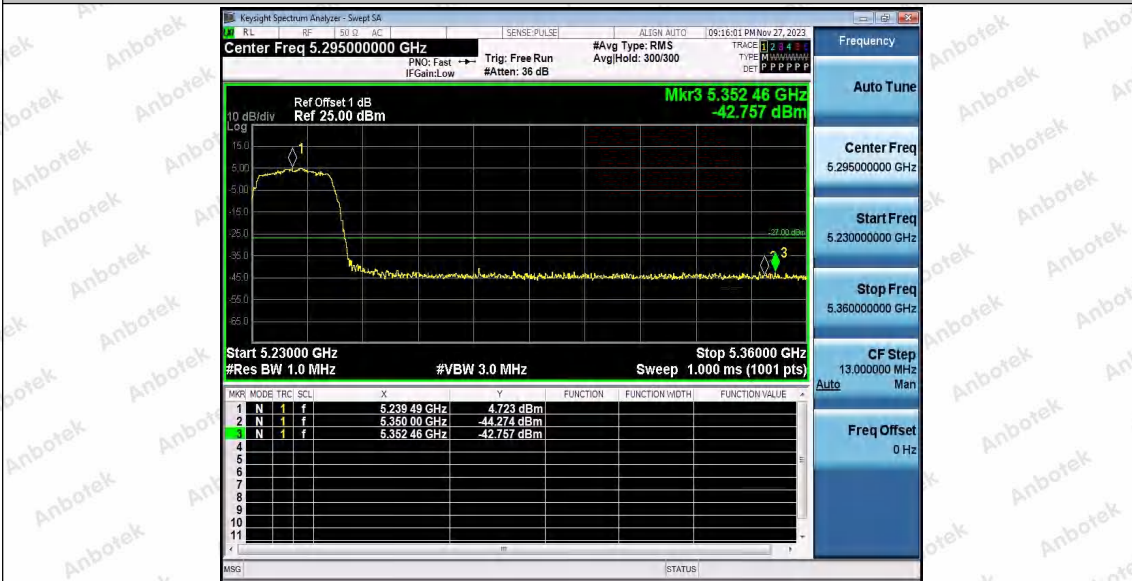

Hotline
400-003-0500
www.anbotek.com.cn

11AC20SISO_Ant1_Low_5180

11AC20SISO_Ant1_High_5240

Shenzhen Anbotek Compliance Laboratory Limited

Address: 1/F., Building D, Sogood Science and Technology Park, Sanwei Community, Hangcheng Street, Bao'an District, Shenzhen, Guangdong, China.
 Tel: (86) 0755-26066440 Fax: (86) 0755-26014772 Email: service@anbotek.com