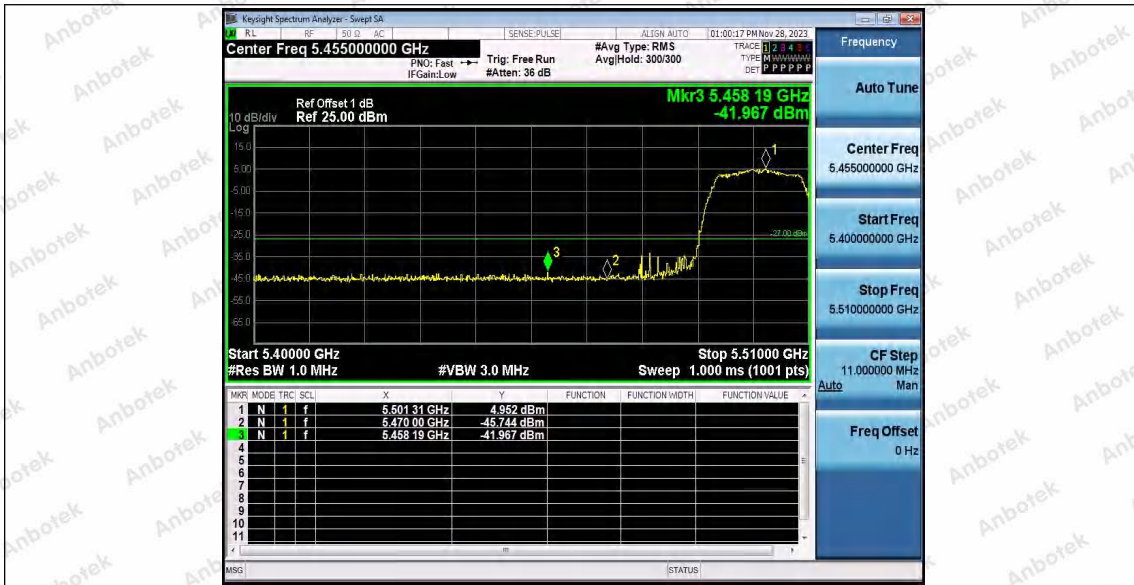

Shenzhen Anbotek Compliance Laboratory Limited

Address: 1/F., Building D, Sogood Science and Technology Park, Sanwei Community, Hangcheng Street, Bao'an District, Shenzhen, Guangdong, China.
Tel: (86) 0755-26066440 Fax: (86) 0755-26014772 Email: service@anbotek.com

Hotline 400-003-0500
www.anbotek.com.cn