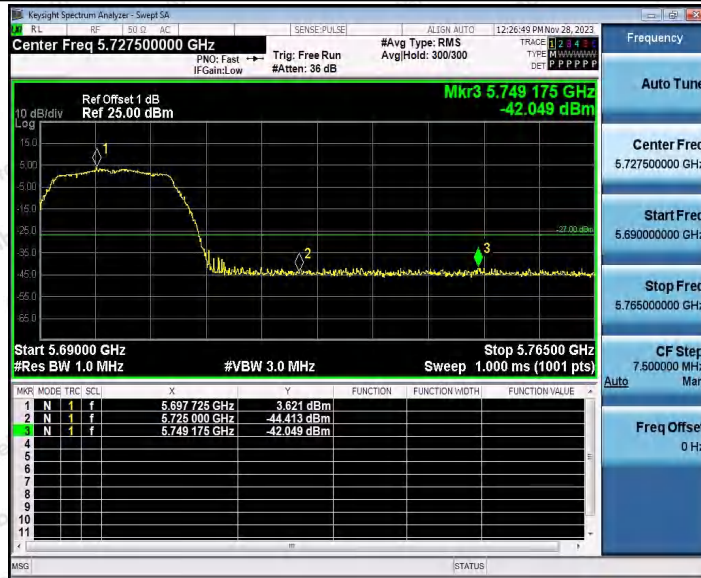

11A_Ant1_High_5700