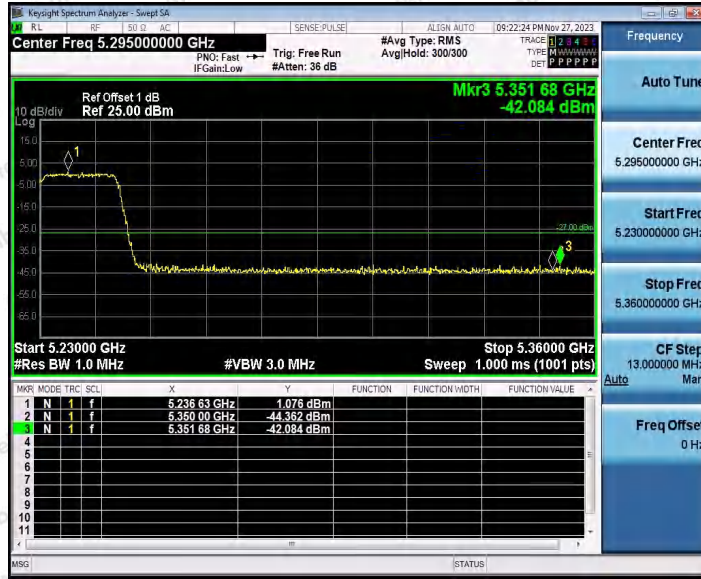

11AC40SISO_Ant1_High_5230