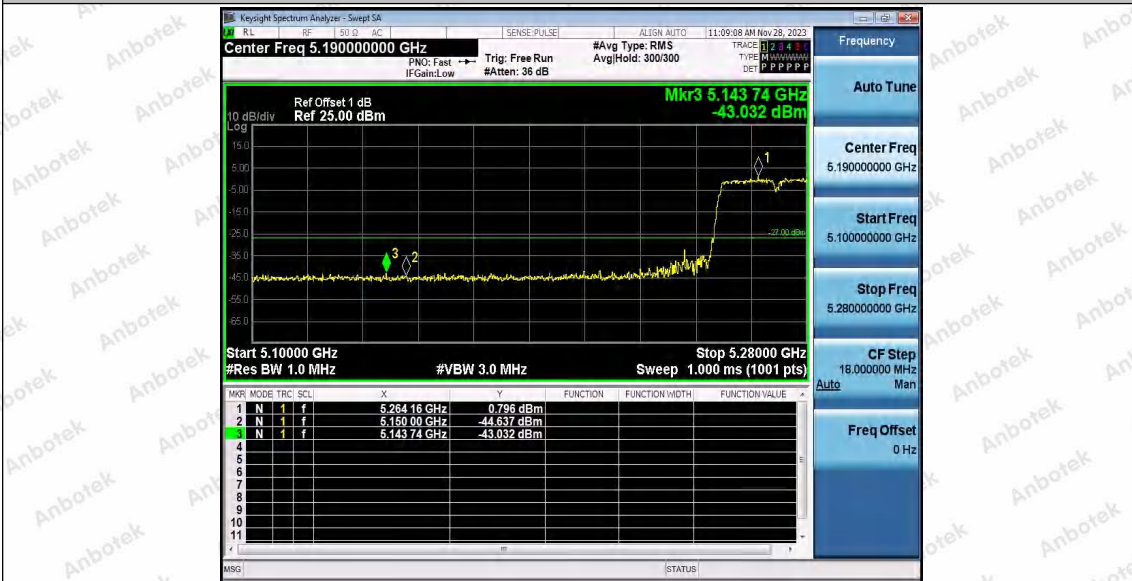

Hotline
400-003-0500
www.anbotek.com.cn

11N40SISO_Ant1_High_5230

11N40SISO_Ant1_Low_5270

Shenzhen Anbotek Compliance Laboratory Limited

Address: 1/F., Building D, Sogood Science and Technology Park, Sanwei Community, Hangcheng Street, Bao'an District, Shenzhen, Guangdong, China.
 Tel: (86) 0755-26066440 Fax: (86) 0755-26014772 Email: service@anbotek.com