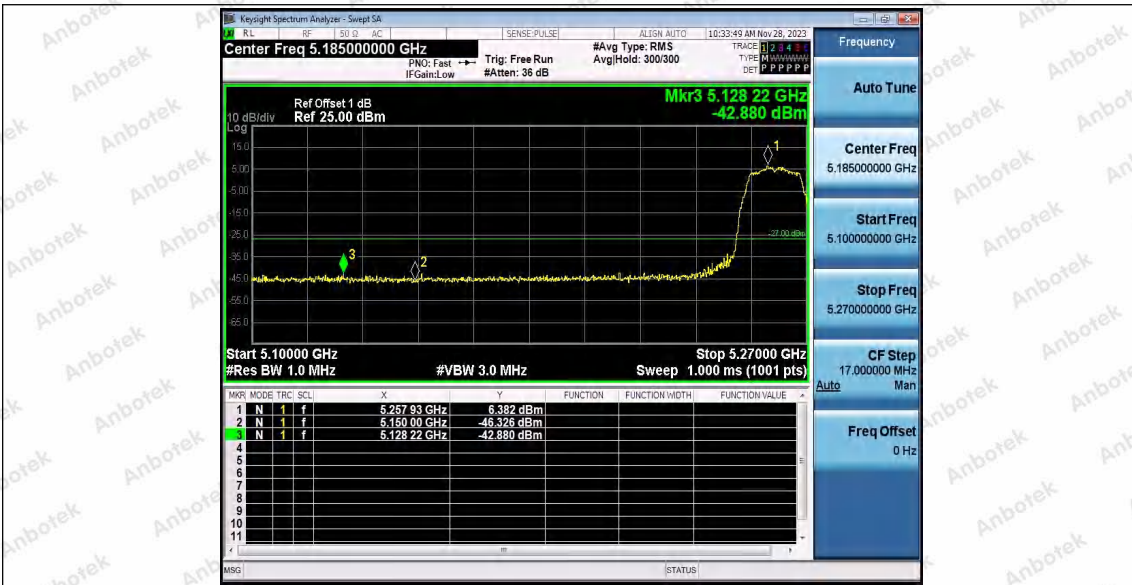

Shenzhen Anbotek Compliance Laboratory Limited

Address: 1/F., Building D, Sogood Science and Technology Park, Sanwei Community, Hangcheng Street, Bao'an District, Shenzhen, Guangdong, China.
Tel: (86) 0755-26066440 Fax: (86) 0755-26014772 Email: service@anbotek.com

Hotline 400-003-0500
www.anbotek.com.cn