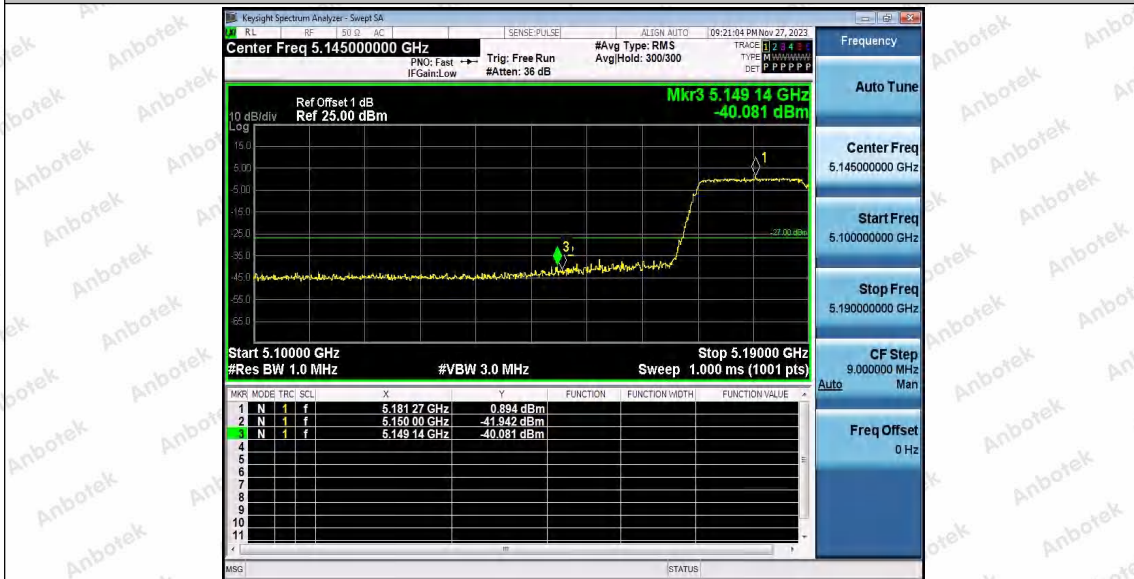

Hotline
400-003-0500
www.anbotek.com.cn

11AC20SISO_Ant1_High_5700

11AC40SISO_Ant1_Low_5190

Shenzhen Anbotek Compliance Laboratory Limited

Address: 1/F., Building D, Sogood Science and Technology Park, Sanwei Community, Hangcheng Street, Bao'an District, Shenzhen, Guangdong, China.
Tel: (86) 0755-26066440 Fax: (86) 0755-26014772 Email: service@anbotek.com