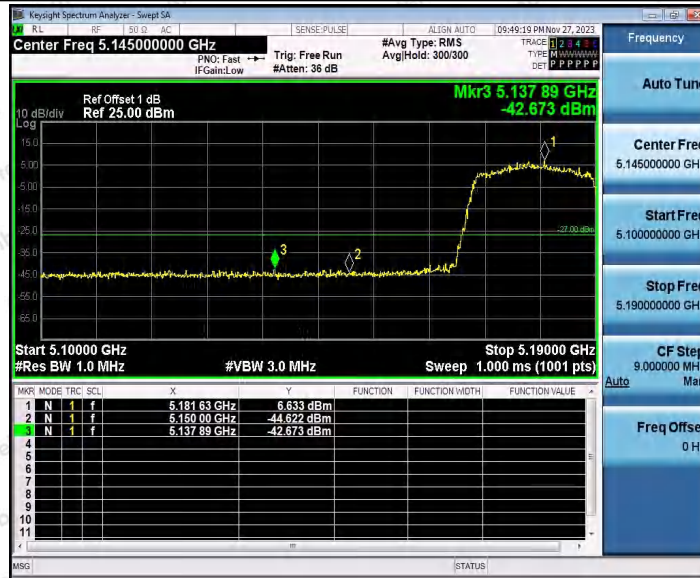

11AX20SISO_Ant1_Low_5180