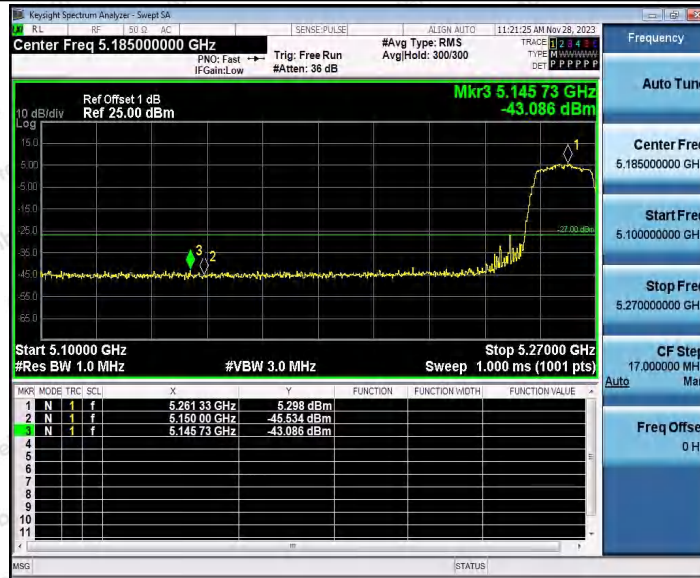

11AC20SISO_Ant1_Low_5260