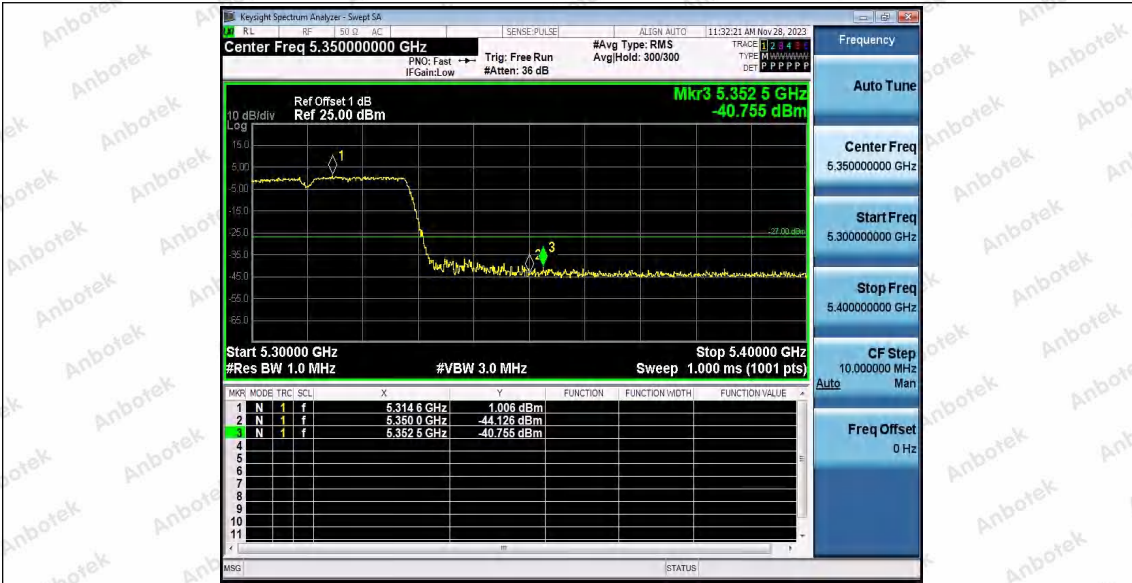

Shenzhen Anbotek Compliance Laboratory Limited

Address: 1/F., Building D, Sogood Science and Technology Park, Sanwei Community, Hangcheng Street, Bao'an District, Shenzhen, Guangdong, China.
Tel: (86) 0755-26066440 Fax: (86) 0755-26014772 Email: service@anbotek.com

Hotline 400-003-0500
www.anbotek.com.cn