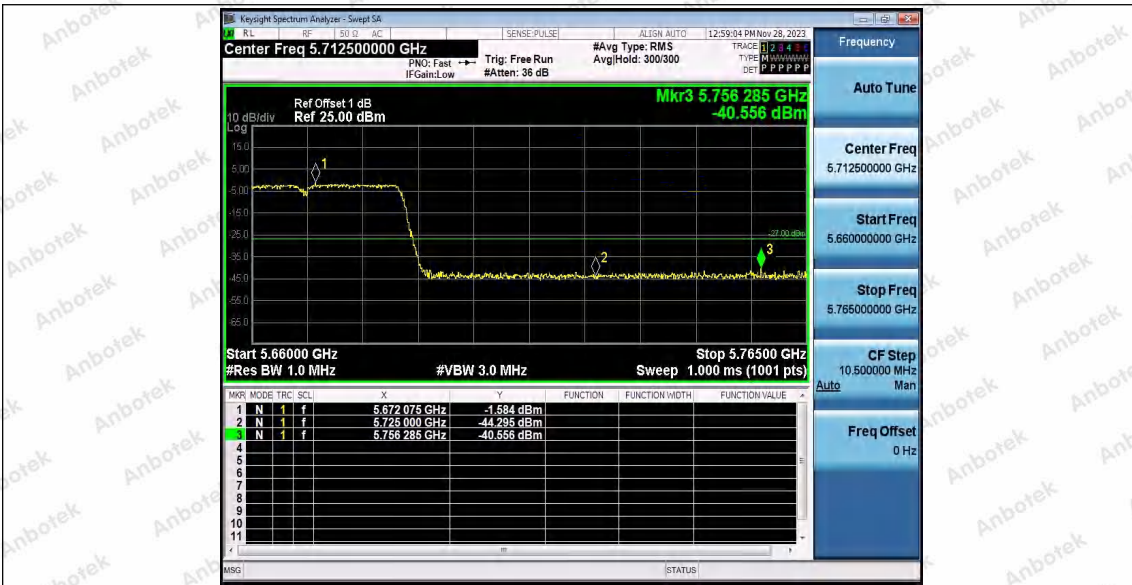

Shenzhen Anbotek Compliance Laboratory Limited

Address: 1/F., Building D, Sogood Science and Technology Park, Sanwei Community, Hangcheng Street, Bao'an District, Shenzhen, Guangdong, China.
Tel: (86) 0755-26066440 Fax: (86) 0755-26014772 Email: service@anbotek.com

Hotline: 400-003-0500
www.anbotek.com.cn