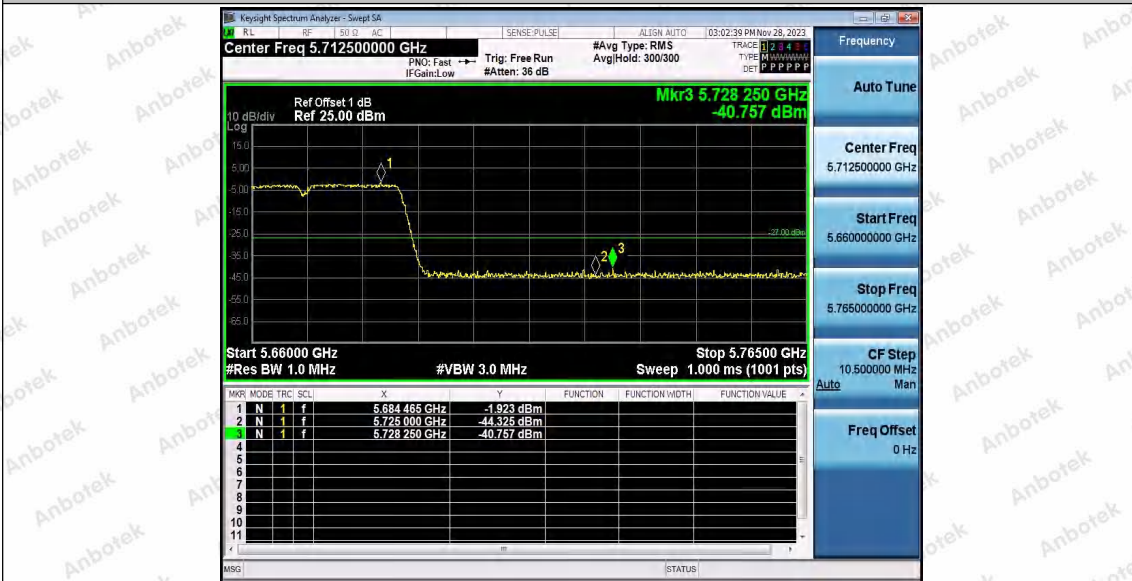

Hotline 400-003-0500
www.anbotek.com.cn

11AC40SISO_Ant1_Low_5510

11AC40SISO_Ant1_High_5670

Shenzhen Anbotek Compliance Laboratory Limited

Address: 1/F., Building D, Sogood Science and Technology Park, Sanwei Community, Hangcheng Street, Bao'an District, Shenzhen, Guangdong, China.
Tel: (86) 0755-26066440 Fax: (86) 0755-26014772 Email: service@anbotek.com