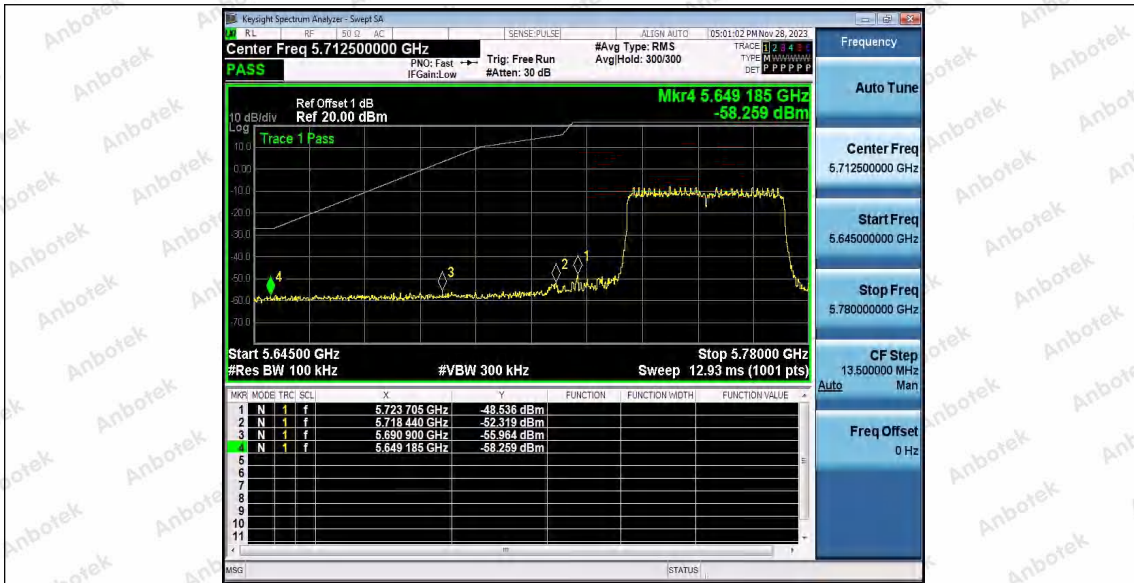

---End---

Shenzhen Anbotek Compliance Laboratory Limited

Address: 1/F., Building D, Sogood Science and Technology Park, Sanwei Community, Hangcheng Street, Bao'an District, Shenzhen, Guangdong, China.
Tel: (86) 0755-26066440 Fax: (86) 0755-26014772 Email: service@anbotek.com

Hotline
400-003-0500
www.anbotek.com.cn