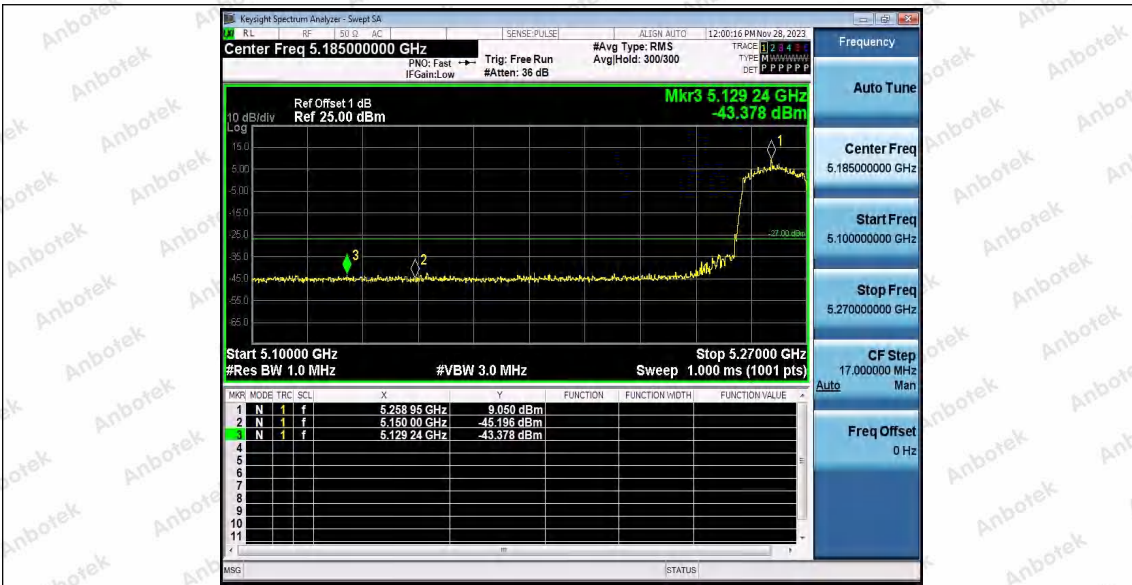

Shenzhen Anbotek Compliance Laboratory Limited

Address: 1/F., Building D, Sogood Science and Technology Park, Sanwei Community, Hangcheng Street, Bao'an District, Shenzhen, Guangdong, China.
Tel: (86) 0755-26066440 Fax: (86) 0755-26014772 Email: service@anbotek.com

Hotline 400-003-0500
www.anbotek.com.cn