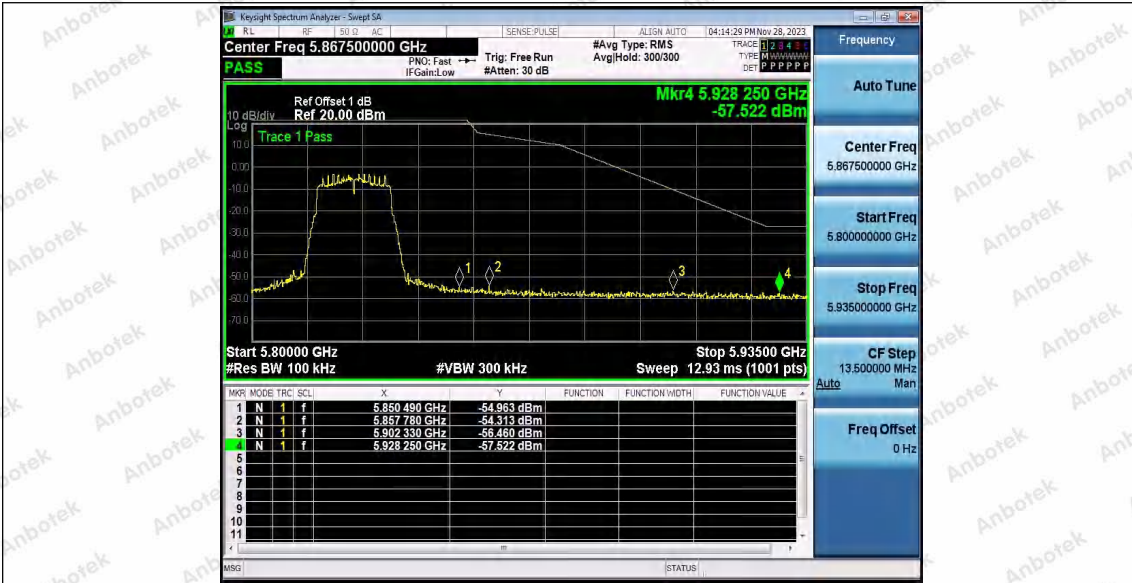

Shenzhen Anbotek Compliance Laboratory Limited

Address: 1/F., Building D, Sogood Science and Technology Park, Sanwei Community, Hangcheng Street, Bao'an District, Shenzhen, Guangdong, China.
Tel: (86) 0755-26066440 Fax: (86) 0755-26014772 Email: service@anbotek.com

Hotline 400-003-0500
www.anbotek.com.cn