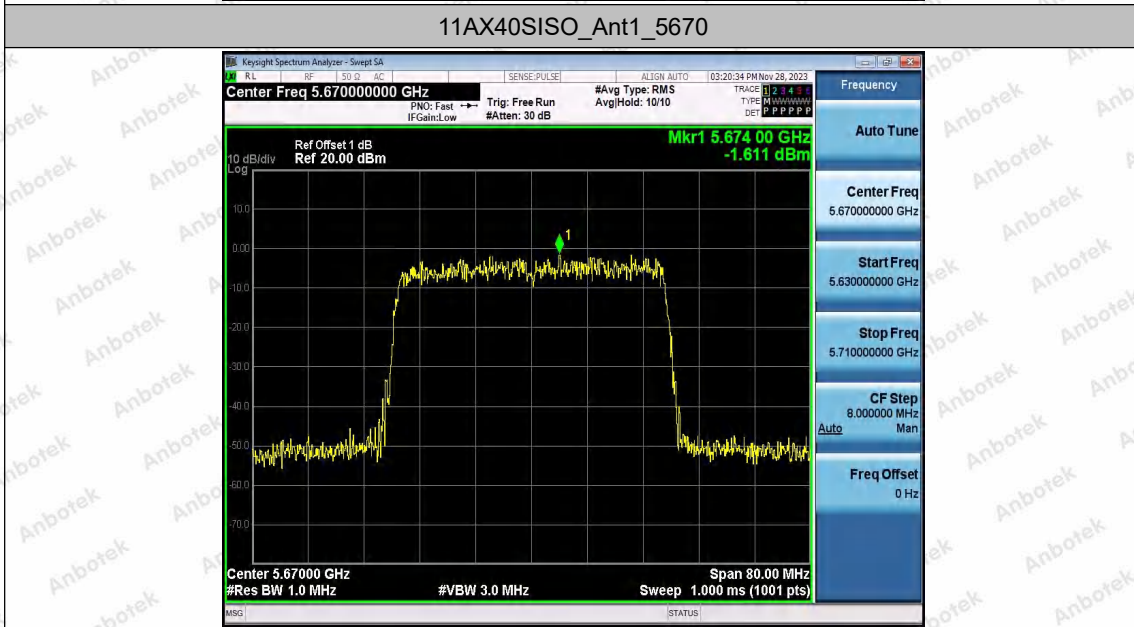

Shenzhen Anbotek Compliance Laboratory Limited

Address: 1/F., Building D, Sogood Science and Technology Park, Sanwei Community, Hangcheng Street, Bao'an District, Shenzhen, Guangdong, China.
Tel: (86) 0755-26066440 Fax: (86) 0755-26014772 Email: service@anbotek.com

Hotline
400-003-0500
www.anbotek.com.cn