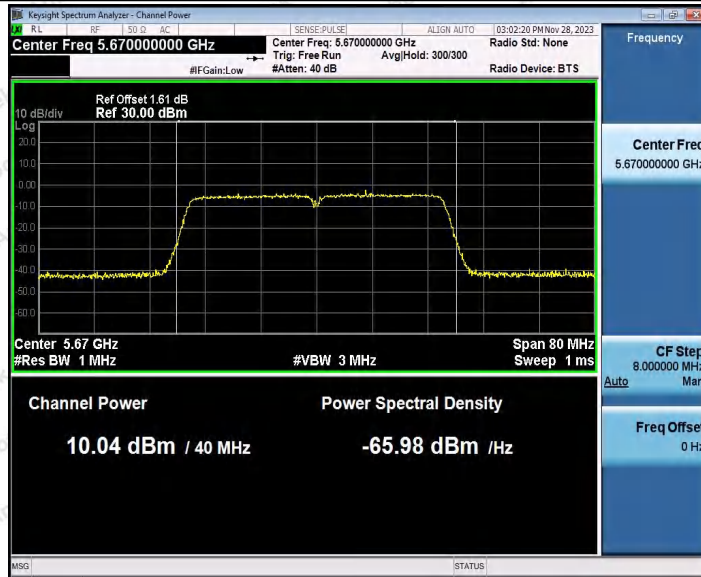

11AC40SISO_Ant1_5670

11AC40SISO_Ant1_5755

Shenzhen Anbotek Compliance Laboratory Limited

Address: 1/F., Building D, Sogood Science and Technology Park, Sanwei Community, Hangcheng Street, Bao'an District, Shenzhen, Guangdong, China.
Tel: (86) 0755-26066440 Fax: (86) 0755-26014772 Email: service@anbotek.com

Hotline: 400-003-0500
www.anbotek.com.cn