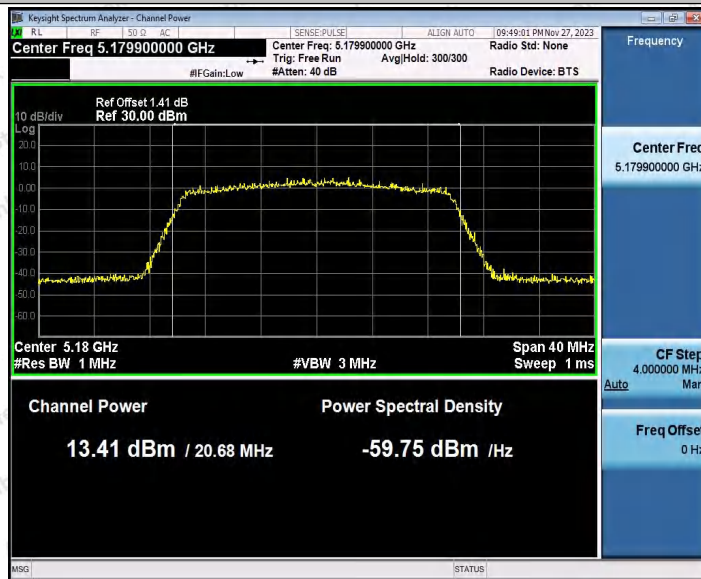

Shenzhen Anbotek Compliance Laboratory Limited

Address: 1/F., Building D, Sogood Science and Technology Park, Sanwei Community, Hangcheng Street, Bao'an District, Shenzhen, Guangdong, China.
Tel: (86) 0755-26066440 Fax: (86) 0755-26014772 Email: service@anbotek.com

Hotline: 400-003-0500
www.anbotek.com.cn