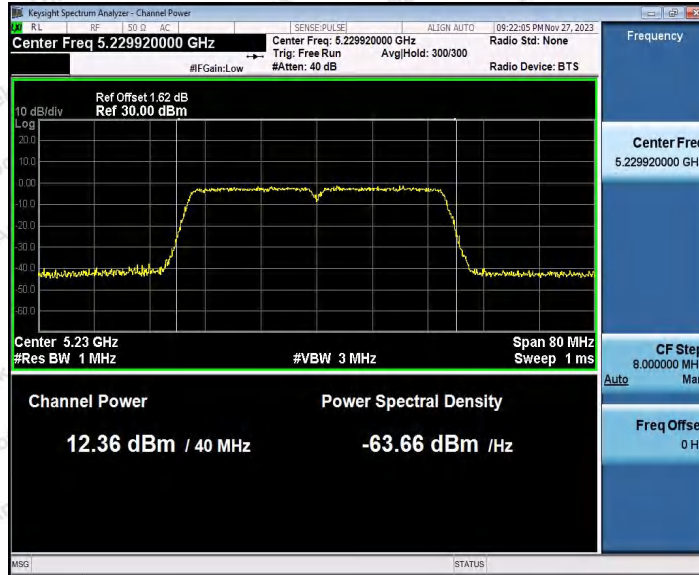

11AC40SISO_Ant1_5230

11AC40SISO_Ant1_5270

Shenzhen Anbotek Compliance Laboratory Limited

Address: 1/F., Building D, Sogood Science and Technology Park, Sanwei Community, Hangcheng Street, Bao'an District, Shenzhen, Guangdong, China.
Tel: (86) 0755-26066440 Fax: (86) 0755-26014772 Email: service@anbotek.com

Hotline
400-003-0500
www.anbotek.com.cn