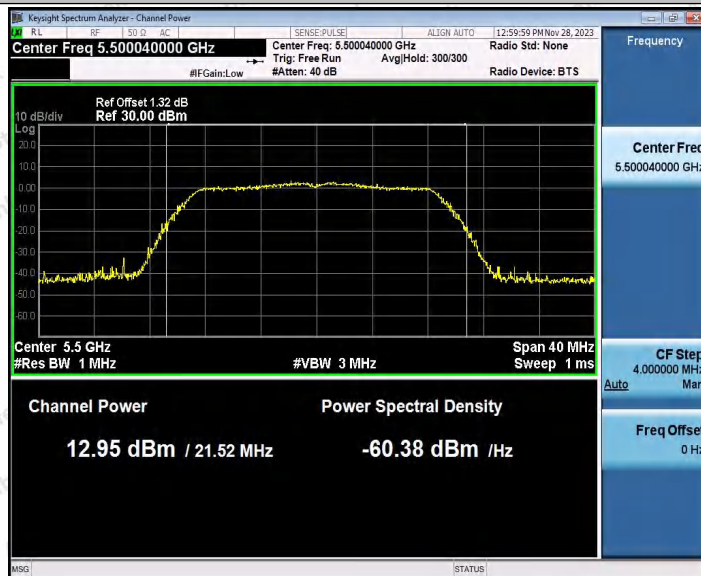

Shenzhen Anbotek Compliance Laboratory Limited

Address: 1/F., Building D, Sogood Science and Technology Park, Sanwei Community, Hangcheng Street, Bao'an District, Shenzhen, Guangdong, China.
Tel: (86) 0755-26066440 Fax: (86) 0755-26014772 Email: service@anbotek.com

Hotline
400-003-0500
www.anbotek.com.cn