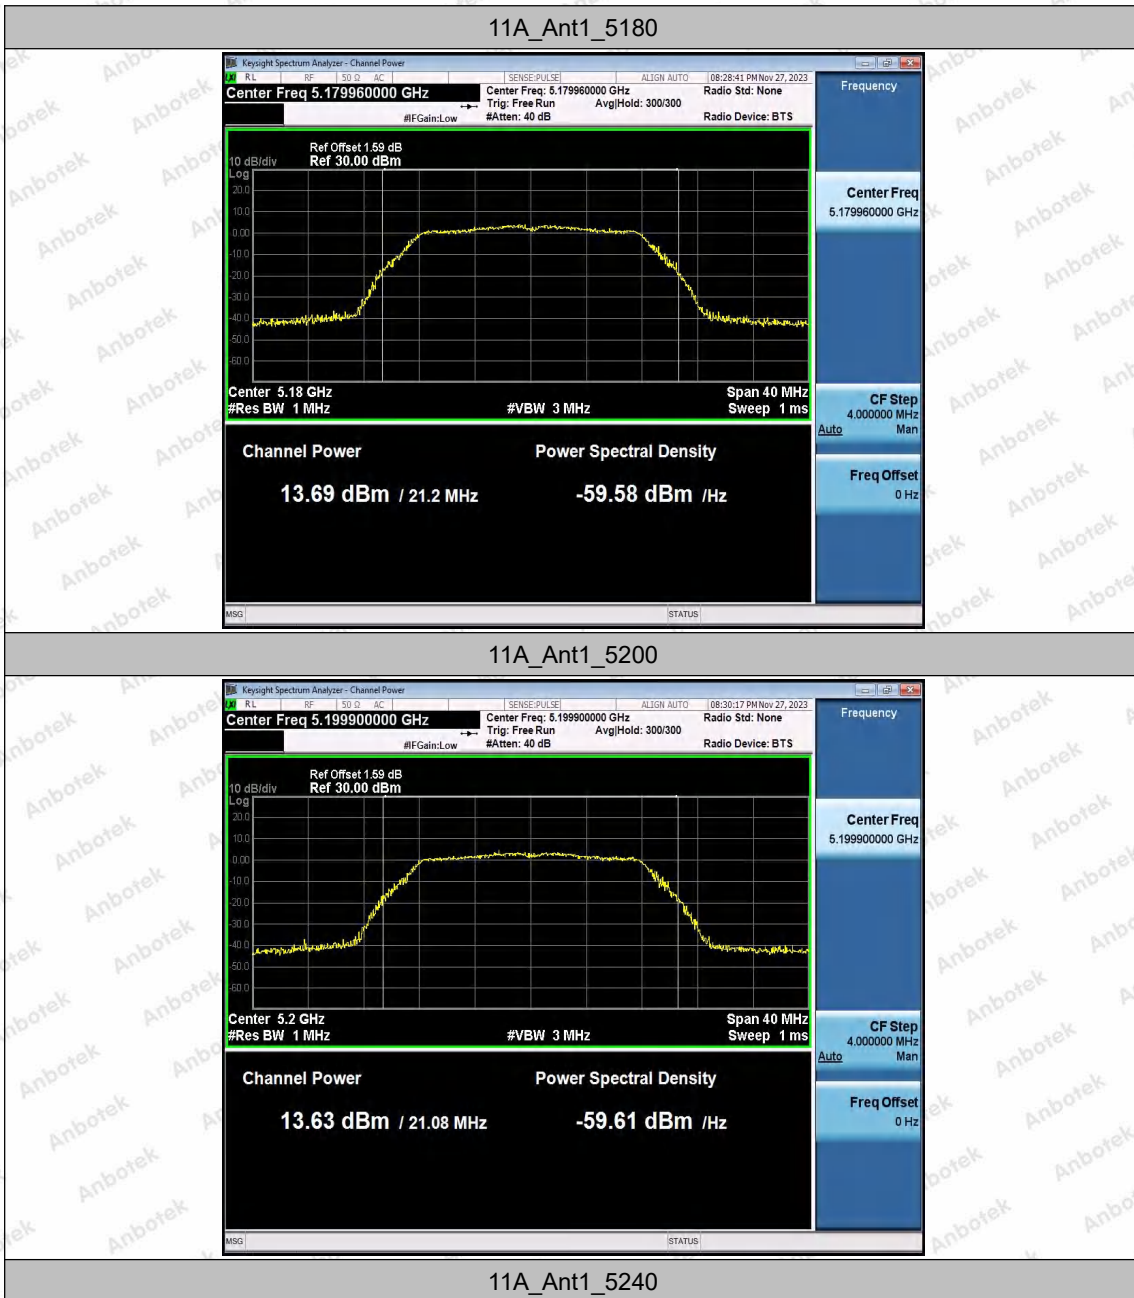

Test Graphs Channel Power

Shenzhen Anbotek Compliance Laboratory Limited

Address: 1/F., Building D, Sogood Science and Technology Park, Sanwei Community, Hangcheng Street, Bao'an District, Shenzhen, Guangdong, China.
Tel: (86) 0755-26066440 Fax: (86) 0755-26014772 Email: service@anbotek.com

Hotline: 400-003-0500
www.anbotek.com.cn