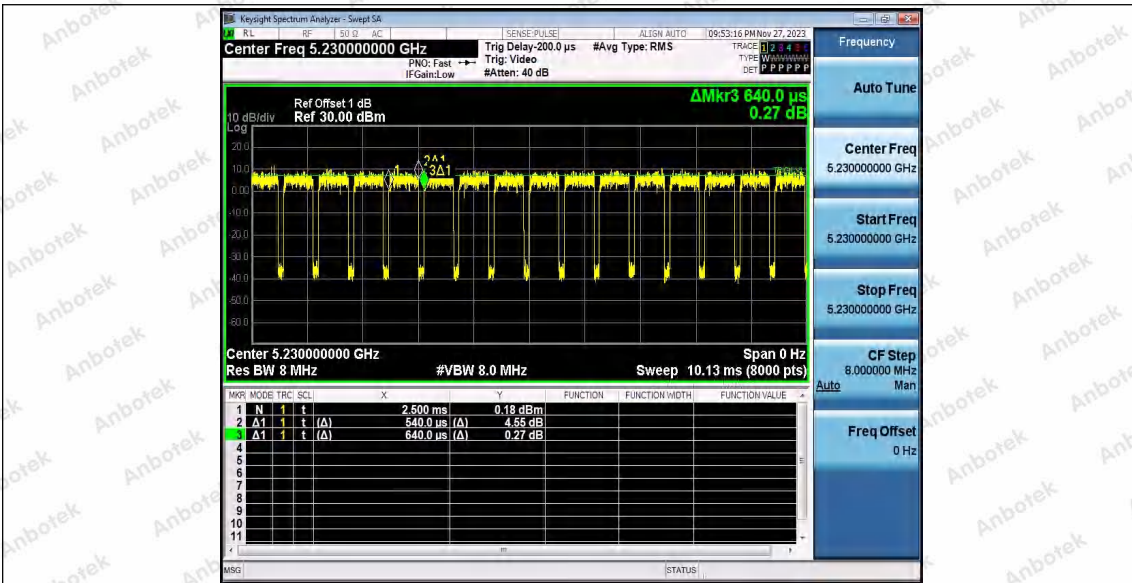

11AX40SISO_Ant1_5270