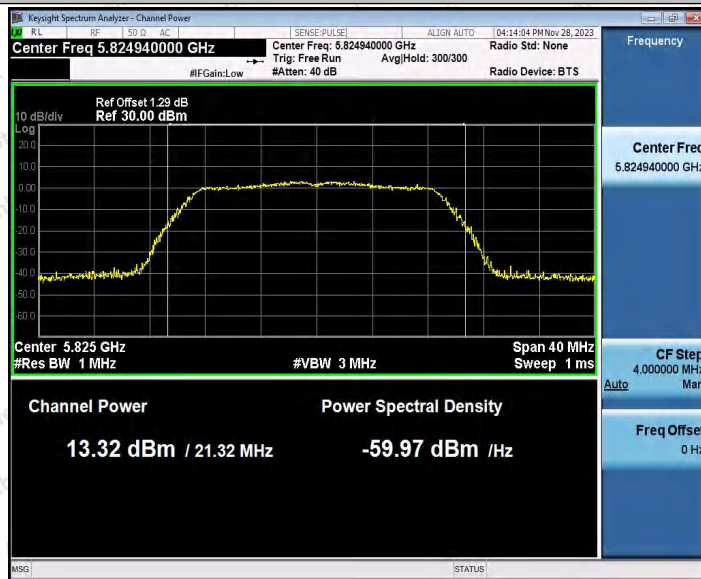

Shenzhen Anbotek Compliance Laboratory Limited

Address: 1/F., Building D, Sogood Science and Technology Park, Sanwei Community, Hangcheng Street, Bao'an District, Shenzhen, Guangdong, China.
Tel: (86) 0755-26066440 Fax: (86) 0755-26014772 Email: service@anbotek.com

Hotline
400-003-0500
www.anbotek.com.cn