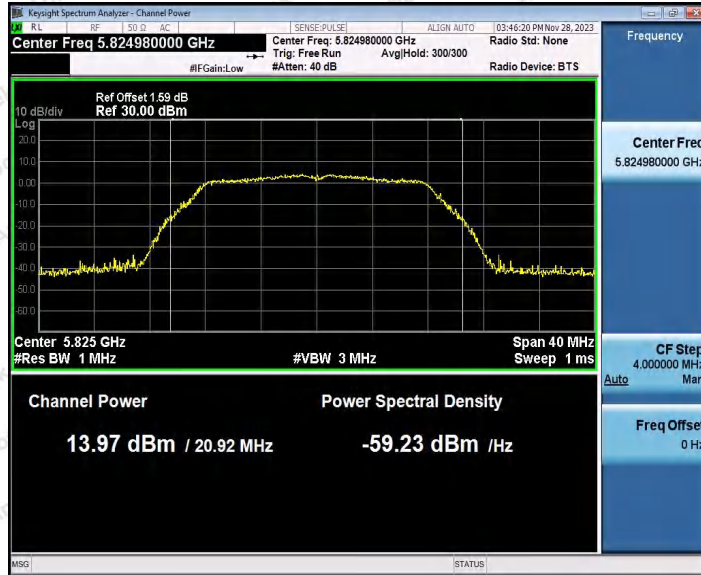

11A_Ant1_5825

11N20SISO_Ant1_5180

Shenzhen Anbotek Compliance Laboratory Limited

Address: 1/F., Building D, Sogood Science and Technology Park, Sanwei Community, Hangcheng Street, Bao'an District, Shenzhen, Guangdong, China.
Tel: (86) 0755-26066440 Fax: (86) 0755-26014772 Email: service@anbotek.com

Hotline 400-003-0500
www.anbotek.com.cn