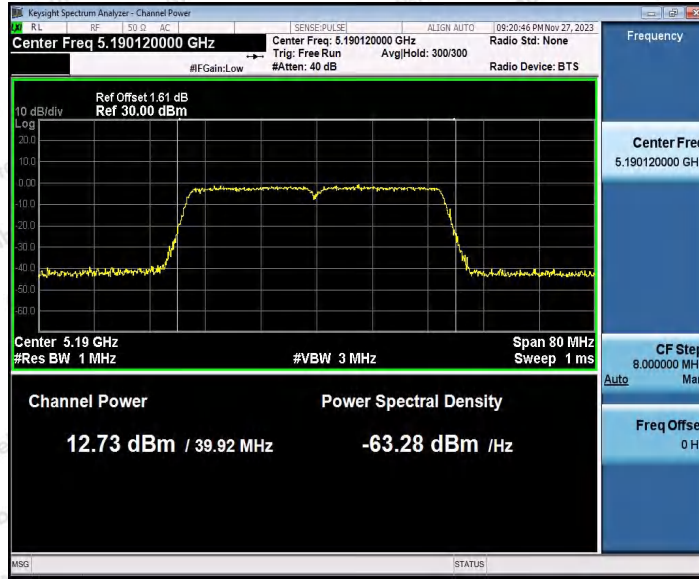

11AC40SISO_Ant1_5190