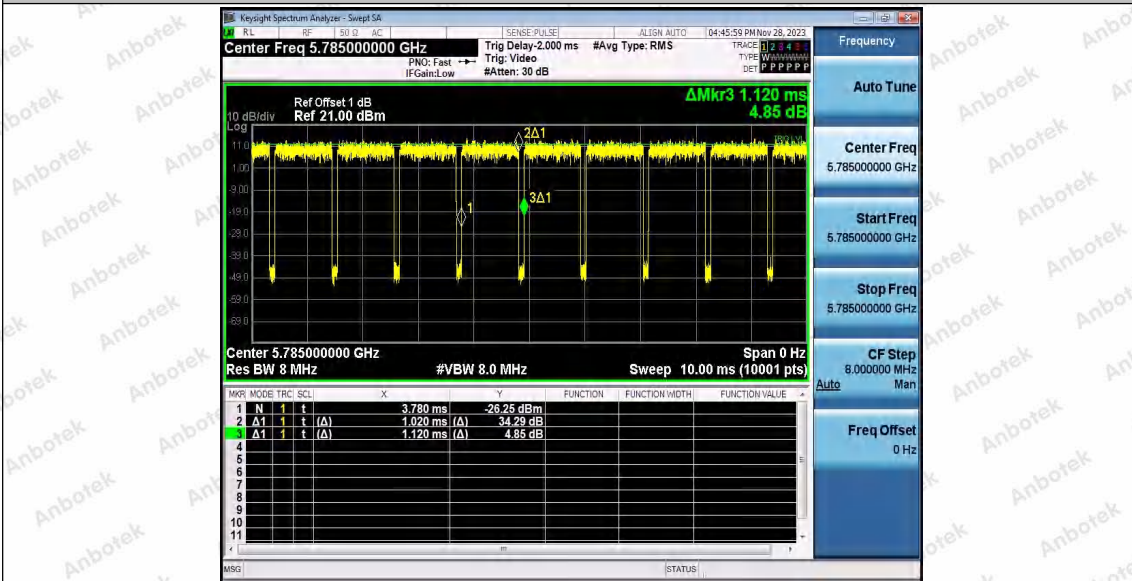

Hotline
 400-003-0500
 www.anbotek.com.cn

11AX20SISO_Ant1_5745

11AX20SISO_Ant1_5785

Shenzhen Anbotek Compliance Laboratory Limited

Address: 1/F., Building D, Sogood Science and Technology Park, Sanwei Community, Hangcheng Street, Bao'an District, Shenzhen, Guangdong, China.
Tel: (86) 0755-26066440 Fax: (86) 0755-26014772 Email: service@anbotek.com