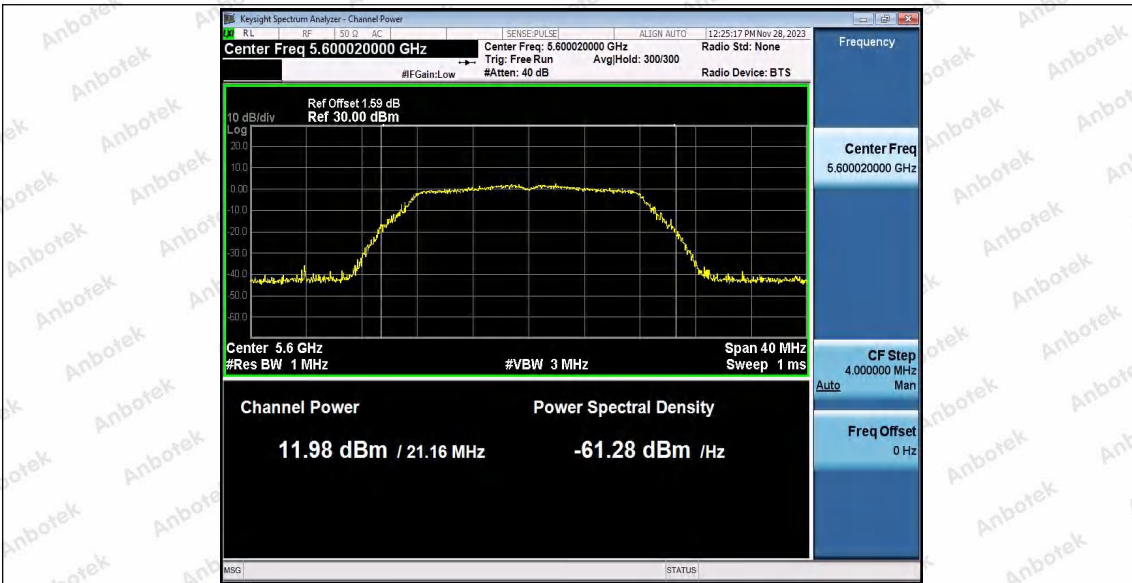

11A_Ant1_5700