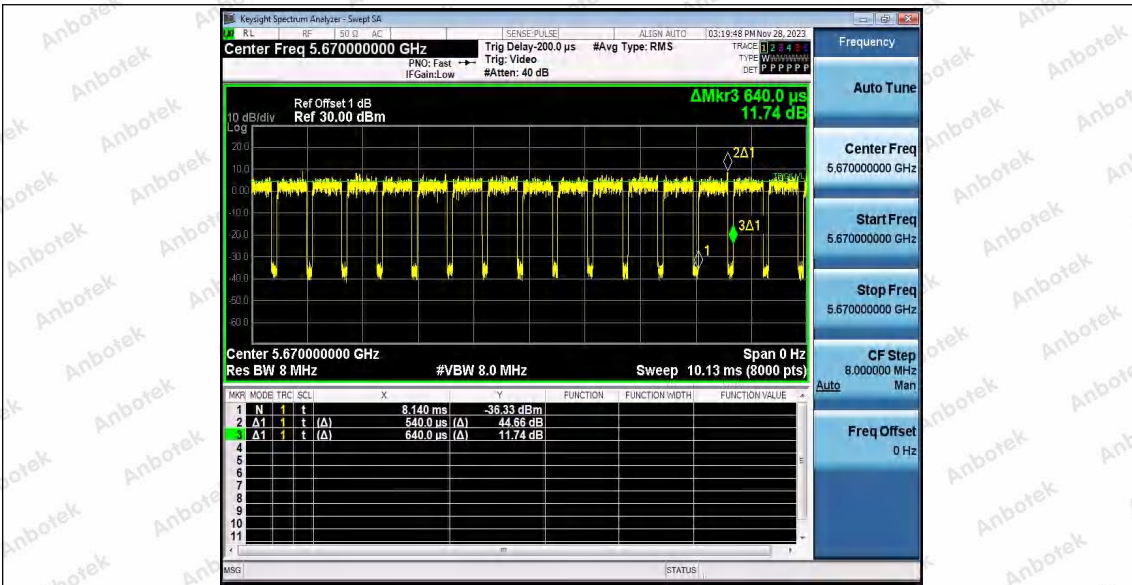

11AX40SISO_Ant1_5755