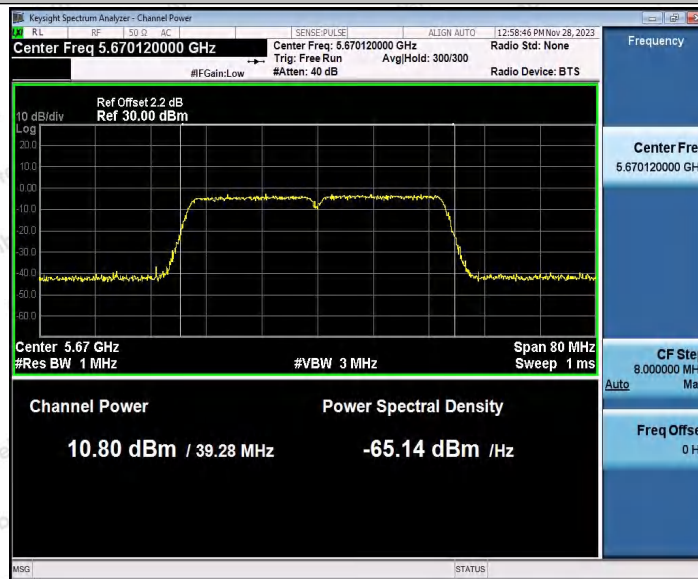

11N40SISO_Ant1_5670