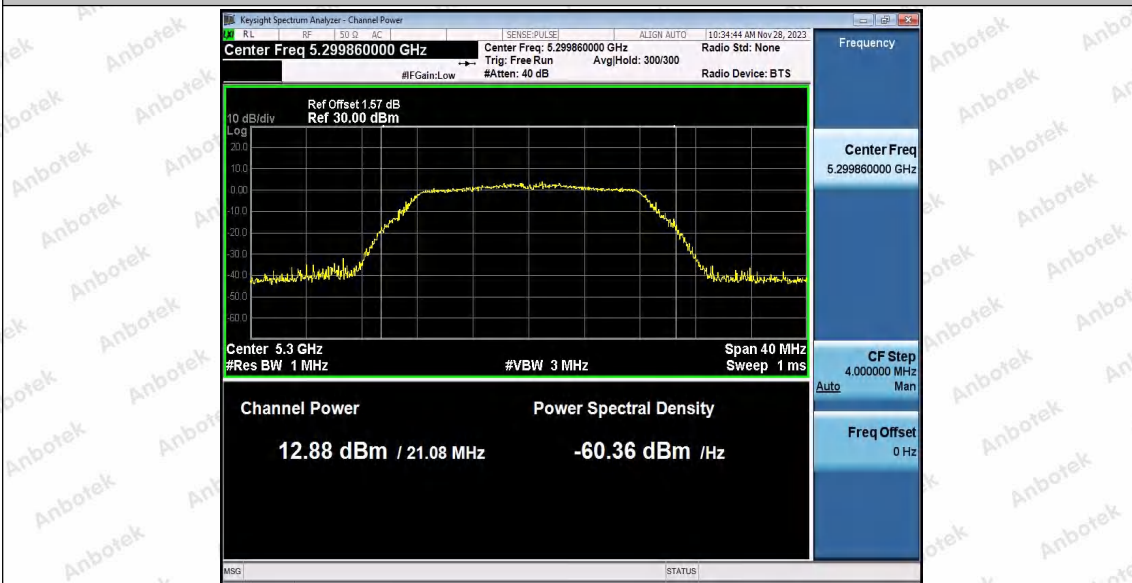

Shenzhen Anbotek Compliance Laboratory Limited

Address: 1/F., Building D, Sogood Science and Technology Park, Sanwei Community, Hangcheng Street, Bao'an District, Shenzhen, Guangdong, China.
Tel: (86) 0755-26066440 Fax: (86) 0755-26014772 Email: service@anbotek.com

Hotline: 400-003-0500
www.anbotek.com.cn