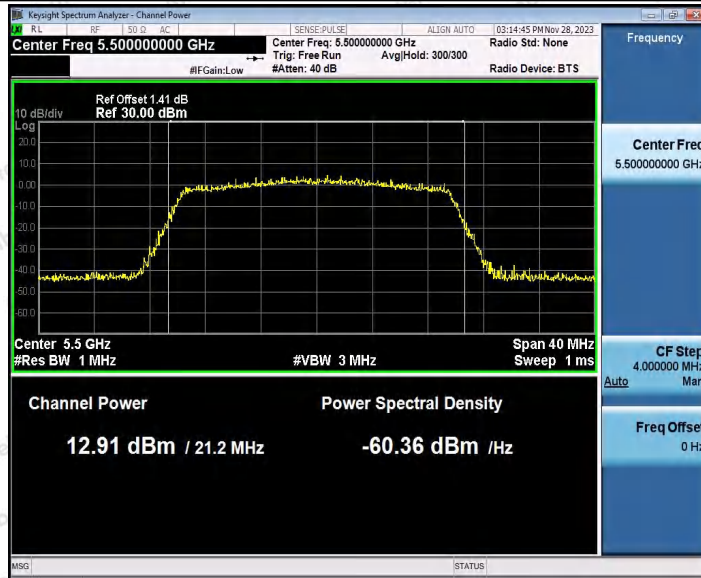

11AX20SISO_Ant1_5500