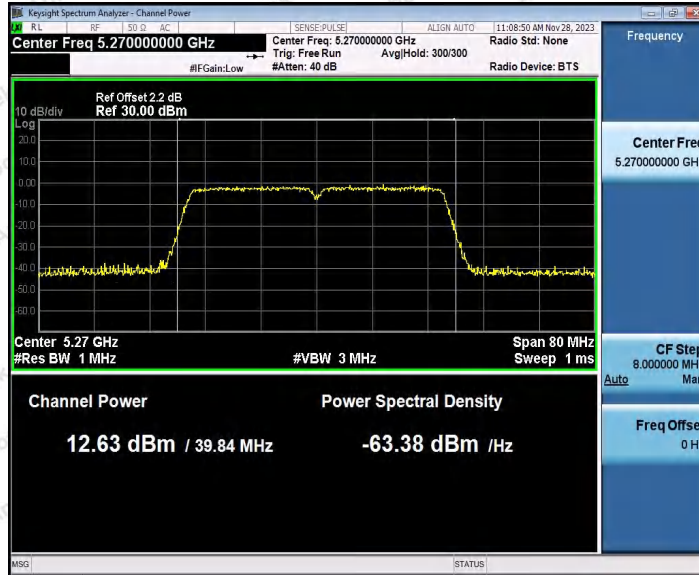

11N40SISO_Ant1_5270

11N40SISO_Ant1_5310

Shenzhen Anbotek Compliance Laboratory Limited

Address: 1/F., Building D, Sogood Science and Technology Park, Sanwei Community, Hangcheng Street, Bao'an District, Shenzhen, Guangdong, China.
Tel: (86) 0755-26066440 Fax: (86) 0755-26014772 Email: service@anbotek.com

Hotline
400-003-0500
www.anbotek.com.cn