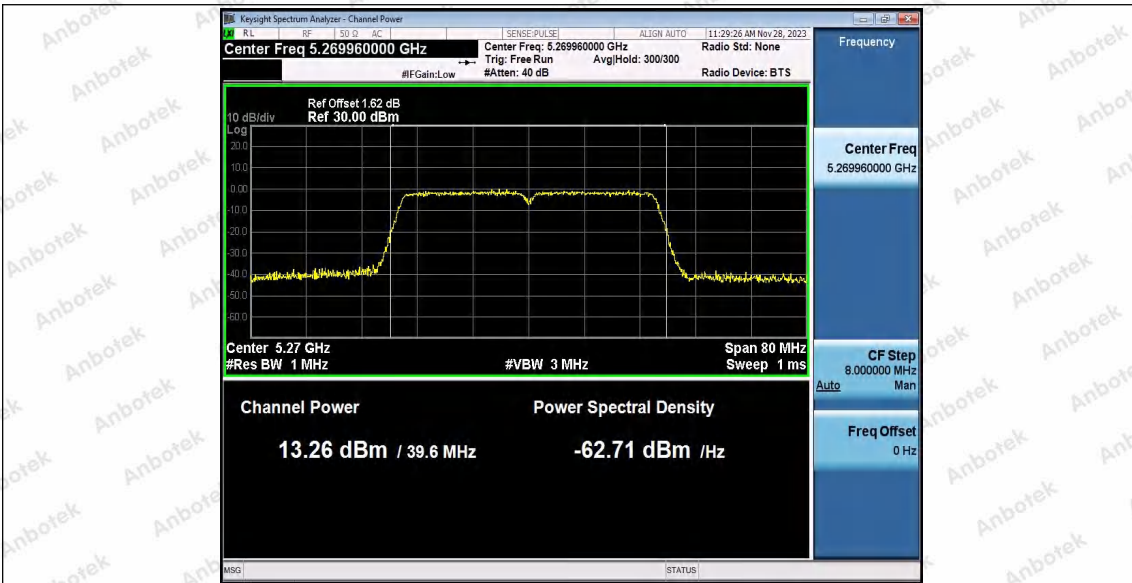

11AC40SISO_Ant1_5310