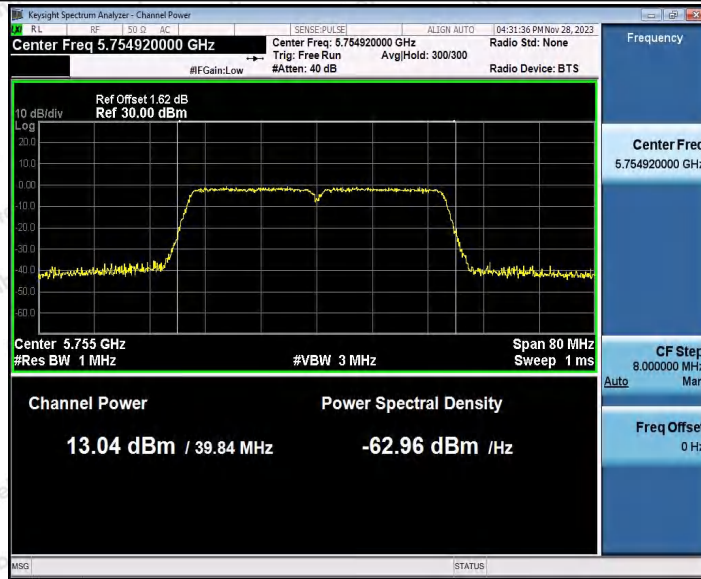

11AC40SISO_Ant1_5795