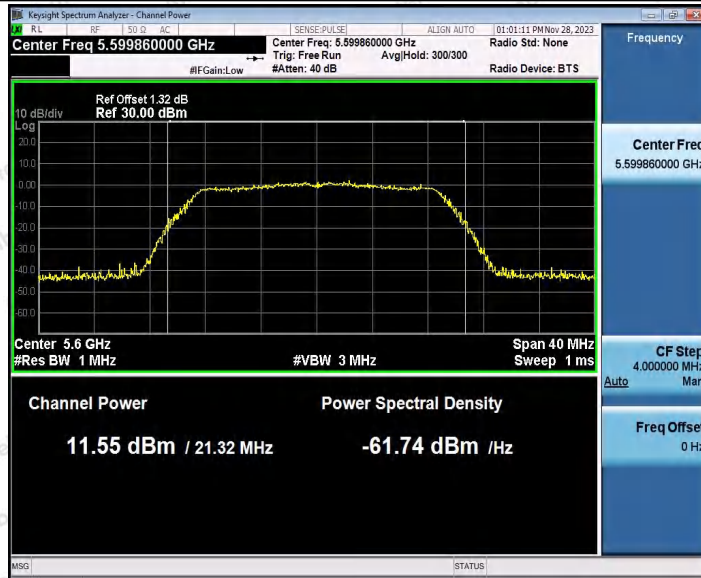

11AC20SISO_Ant1_5600