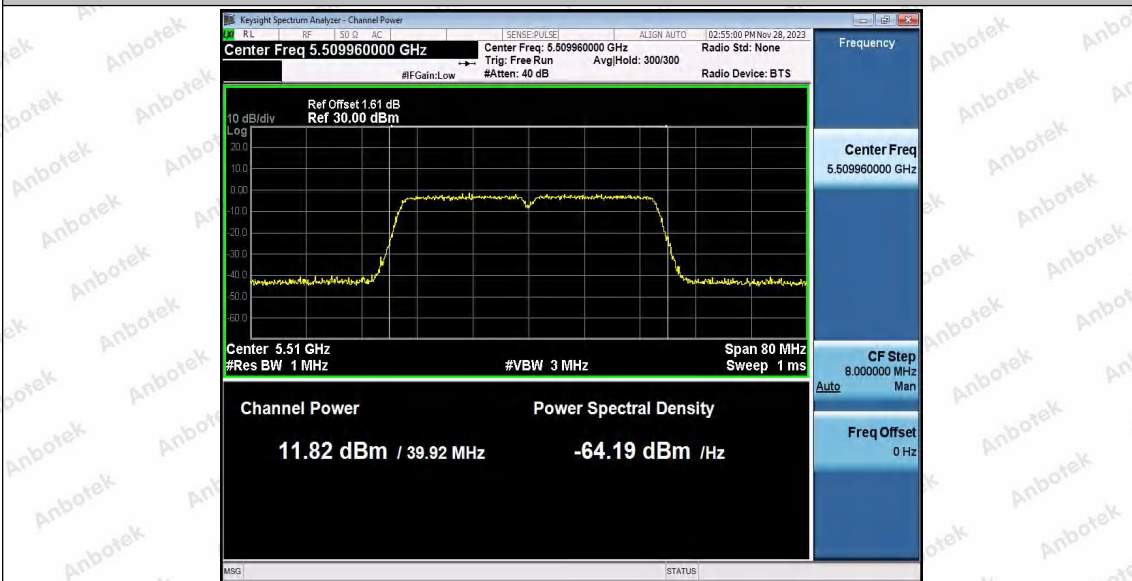

Shenzhen Anbotek Compliance Laboratory Limited

Address: 1/F., Building D, Sogood Science and Technology Park, Sanwei Community, Hangcheng Street, Bao'an District, Shenzhen, Guangdong, China.
Tel: (86) 0755-26066440 Fax: (86) 0755-26014772 Email: service@anbotek.com

Hotline: 400-003-0500
www.anbotek.com.cn