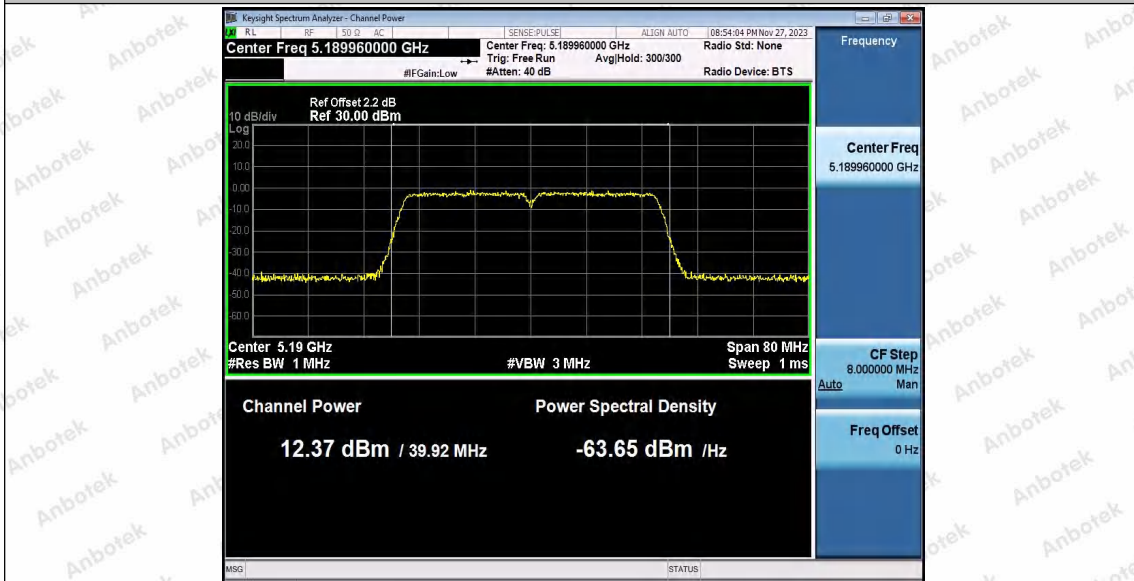

Hotline
 400-003-0500
 www.anbotek.com.cn

11N20SISO_Ant1_5825

11N40SISO_Ant1_5190

Shenzhen Anbotek Compliance Laboratory Limited

Address: 1/F., Building D, Sogood Science and Technology Park, Sanwei Community, Hangcheng Street, Bao'an District, Shenzhen, Guangdong, China.
 Tel: (86) 0755-26066440 Fax: (86) 0755-26014772 Email: service@anbotek.com