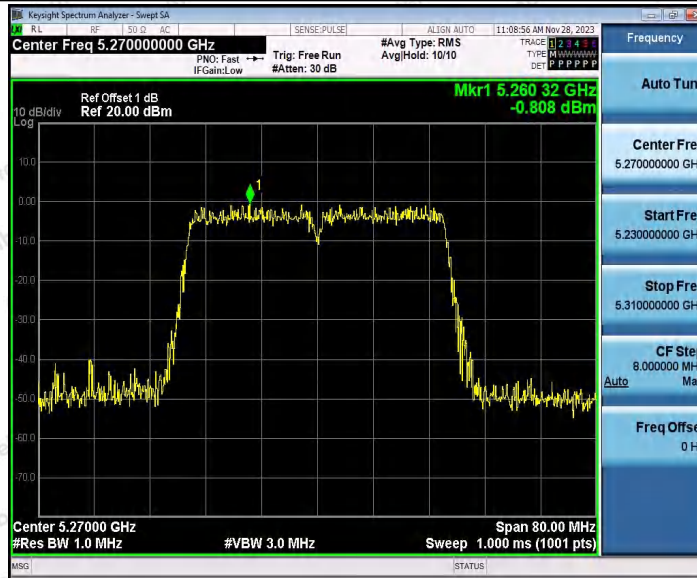

11N40SISO_Ant1_5270

11N40SISO_Ant1_5310