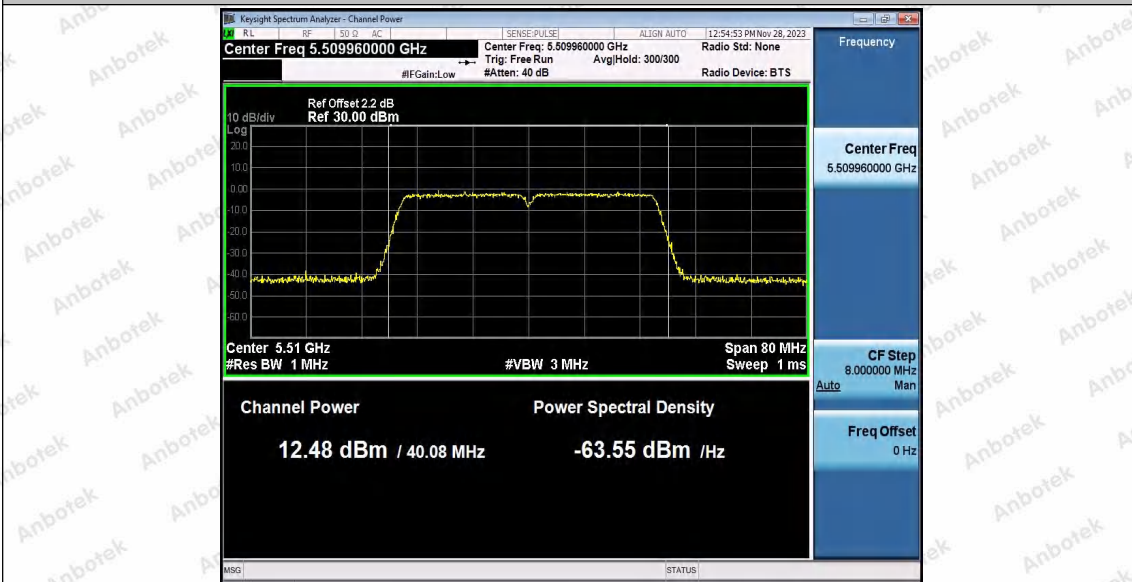

11N40SISO_Ant1_5590