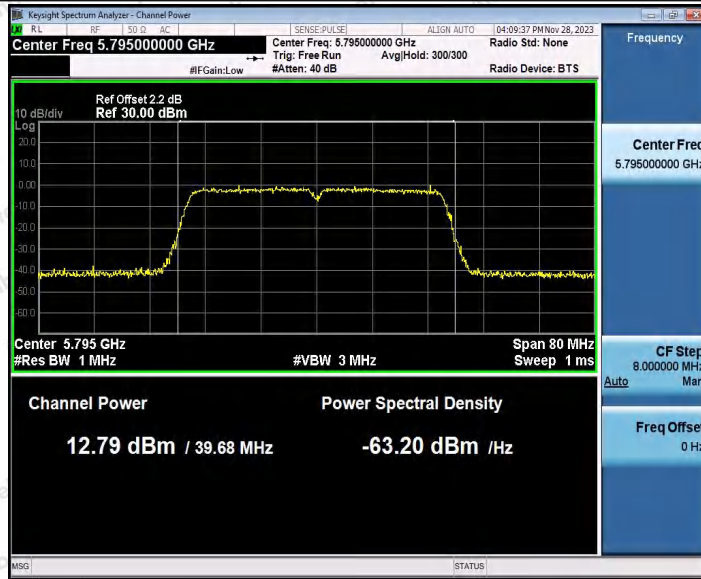

11AC20SISO_Ant1_5180