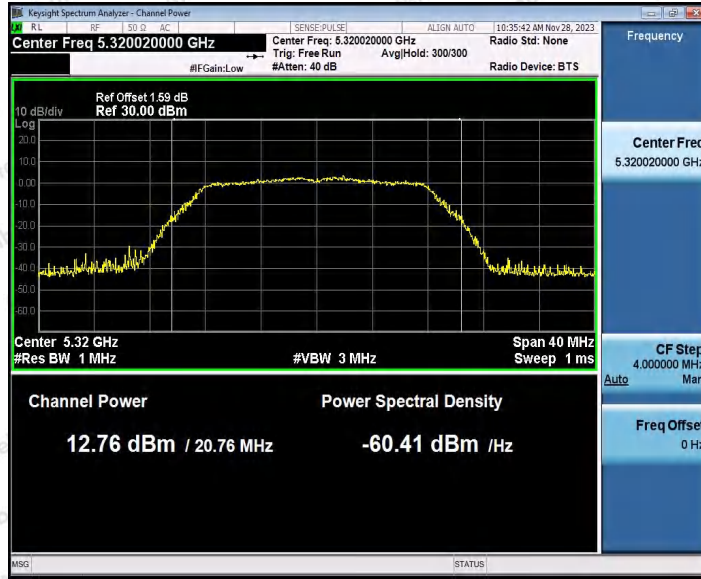

11A_Ant1_5320