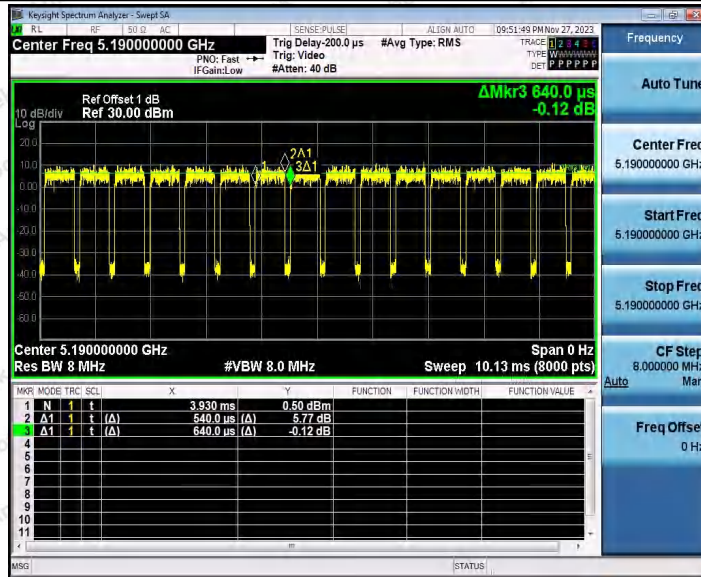

11AX40SISO_Ant1_5190

11AX40SISO_Ant1_5230

Shenzhen Anbotek Compliance Laboratory Limited

Address: 1/F., Building D, Sogood Science and Technology Park, Sanwei Community, Hangcheng Street, Bao'an District, Shenzhen, Guangdong, China.
Tel: (86) 0755-26066440 Fax: (86) 0755-26014772 Email: service@anbotek.com

Hotline 400-003-0500
www.anbotek.com.cn