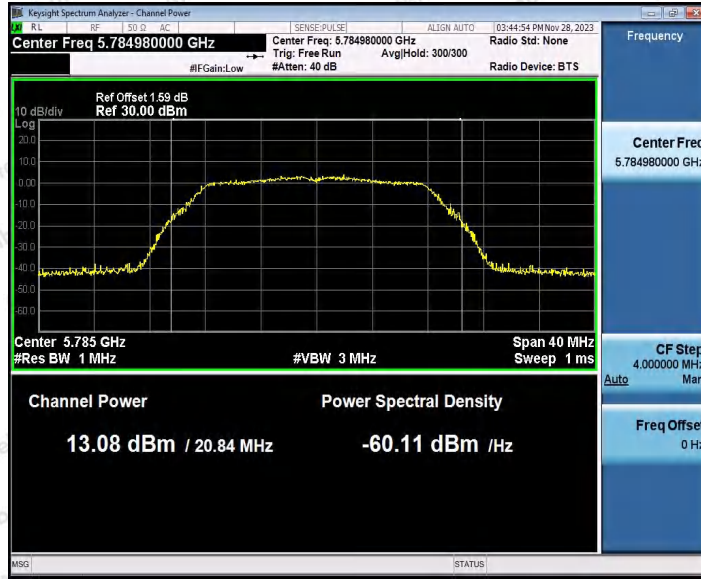

11A_Ant1_5785