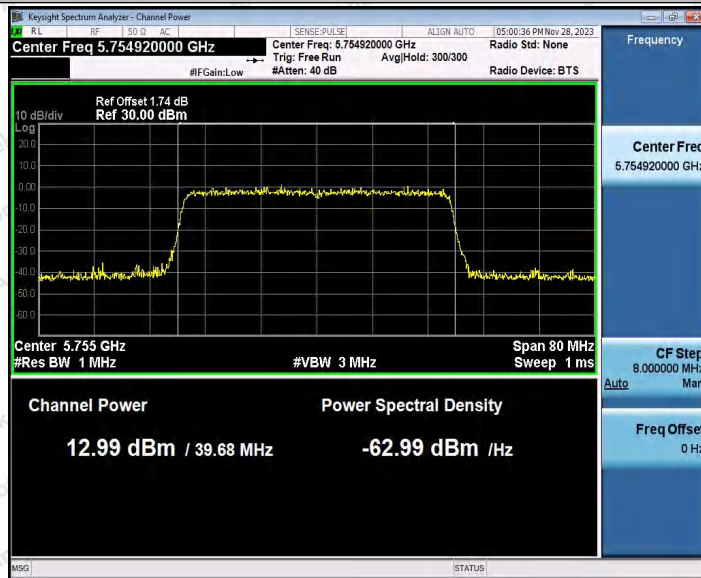

11AX40SISO_Ant1_5795