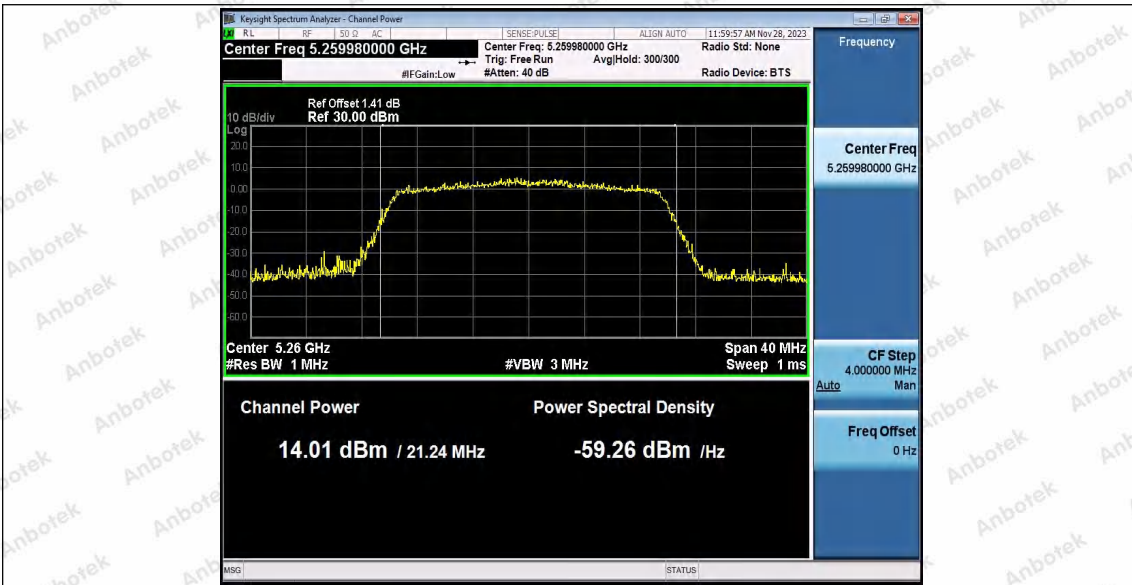

Shenzhen Anbotek Compliance Laboratory Limited

Address: 1/F., Building D, Sogood Science and Technology Park, Sanwei Community, Hangcheng Street, Bao'an District, Shenzhen, Guangdong, China.
Tel: (86) 0755-26066440 Fax: (86) 0755-26014772 Email: service@anbotek.com

Hotline: 400-003-0500
www.anbotek.com.cn