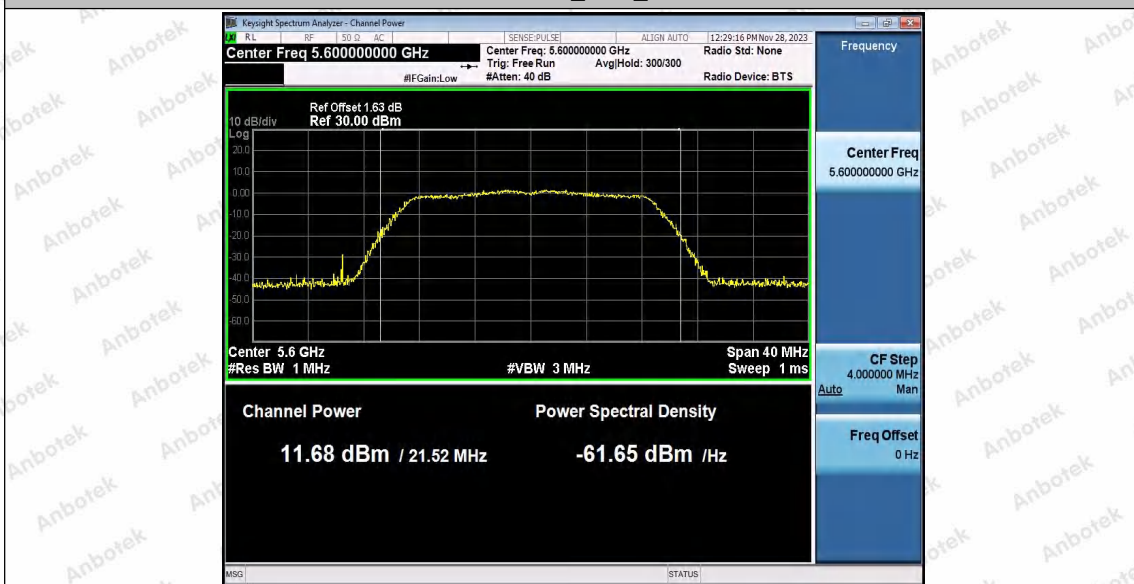

Hotline: 400-003-0500
 www.anbotek.com.cn

11N20SISO_Ant1_5500

11N20SISO_Ant1_5600

Shenzhen Anbotek Compliance Laboratory Limited

Address: 1/F., Building D, Sogood Science and Technology Park, Sanwei Community, Hangcheng Street, Bao'an District, Shenzhen, Guangdong, China.
Tel: (86) 0755-26066440 Fax: (86) 0755-26014772 Email: service@anbotek.com