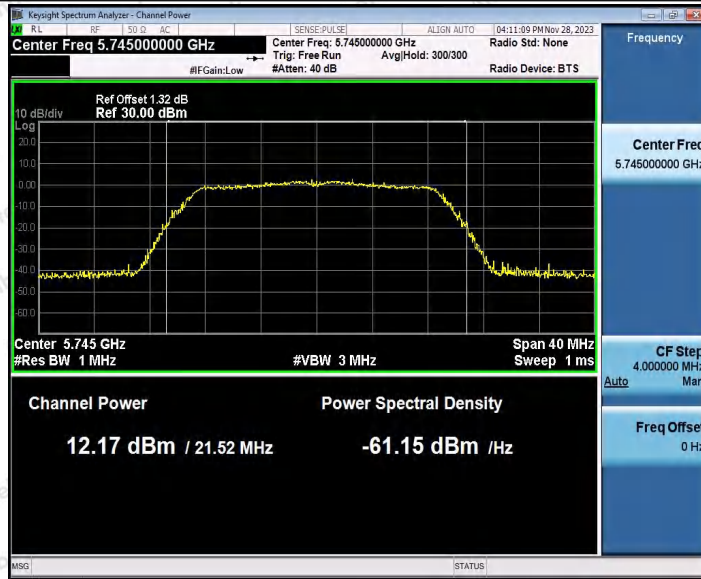

11AC20SISO_Ant1_5785