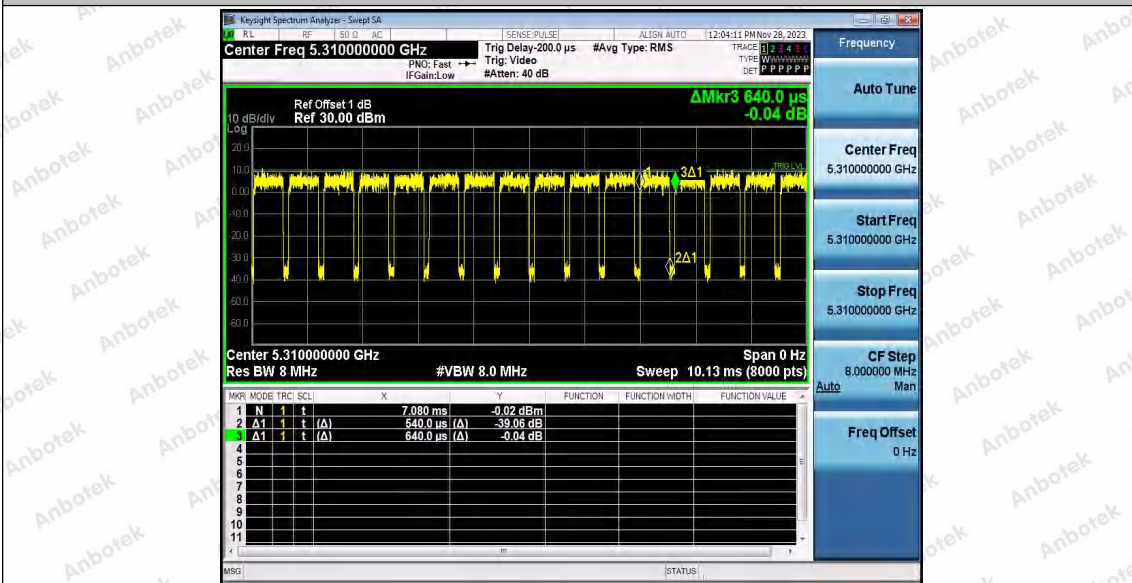

Hotline 400-003-0500
 www.anbotek.com.cn

11AX40SISO_Ant1_5270

11AX40SISO_Ant1_5310

Shenzhen Anbotek Compliance Laboratory Limited

Address: 1/F., Building D, Sogood Science and Technology Park, Sanwei Community, Hangcheng Street, Bao'an District, Shenzhen, Guangdong, China.
 Tel: (86) 0755-26066440 Fax: (86) 0755-26014772 Email: service@anbotek.com