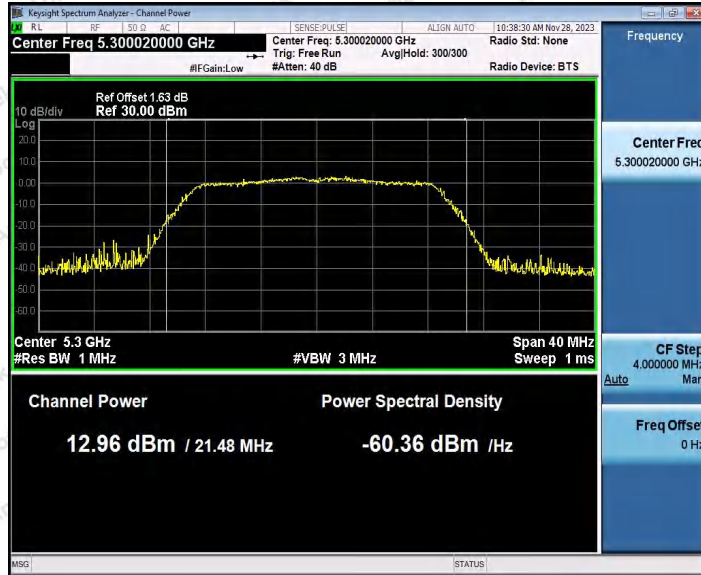

11N20SISO_Ant1_5300

11N20SISO_Ant1_5320

Shenzhen Anbotek Compliance Laboratory Limited

Address: 1/F., Building D, Sogood Science and Technology Park, Sanwei Community, Hangcheng Street, Bao'an District, Shenzhen, Guangdong, China.
Tel: (86) 0755-26066440 Fax: (86) 0755-26014772 Email: service@anbotek.com

Hotline: 400-003-0500
www.anbotek.com.cn