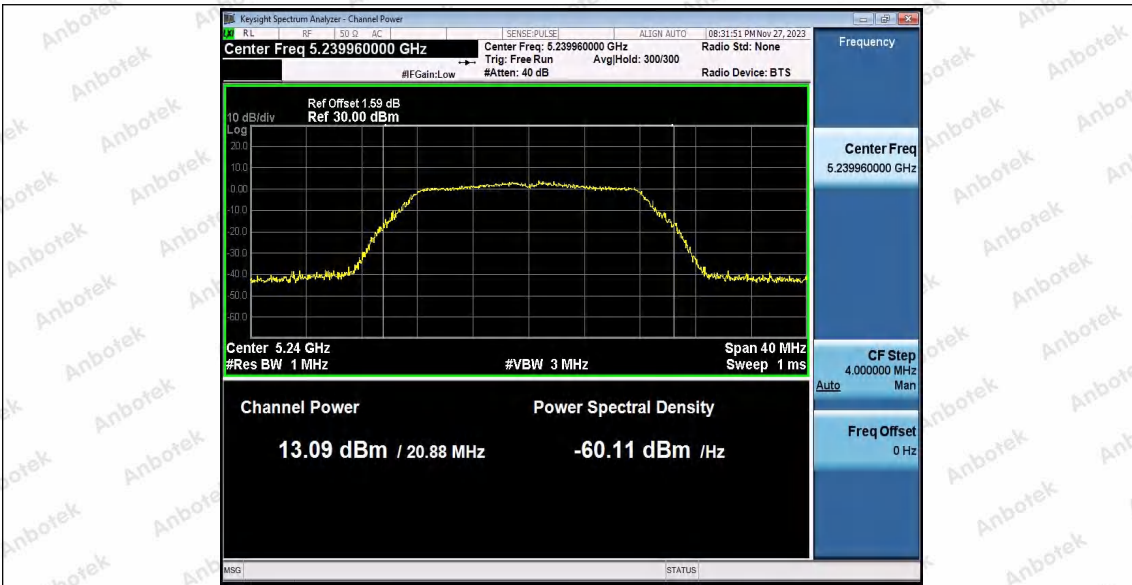

Shenzhen Anbotek Compliance Laboratory Limited

Address: 1/F., Building D, Sogood Science and Technology Park, Sanwei Community, Hangcheng Street, Bao'an District, Shenzhen, Guangdong, China.
Tel: (86) 0755-26066440 Fax: (86) 0755-26014772 Email: service@anbotek.com

Hotline: 400-003-0500
www.anbotek.com.cn