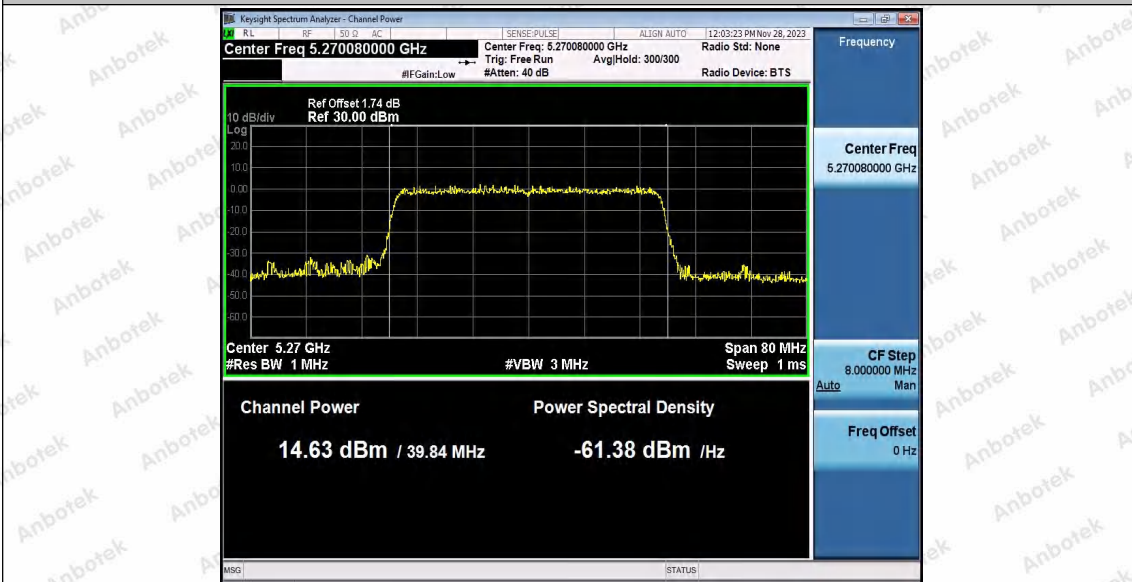

11AX40SISO_Ant1_5310