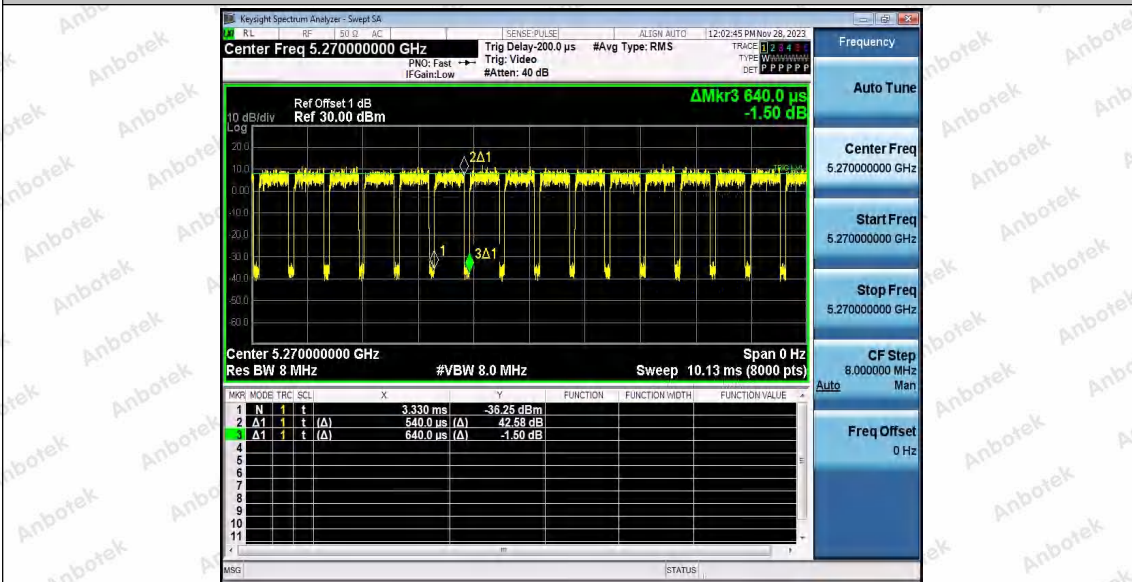

11AX40SISO_Ant1_5310