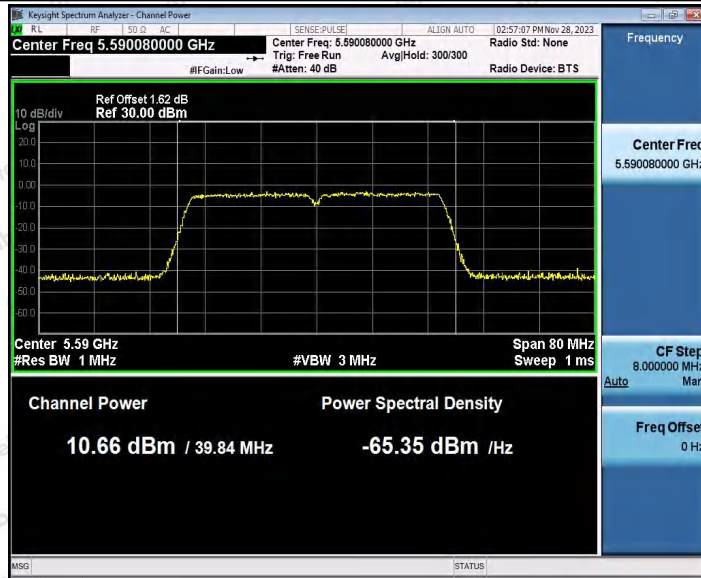

11AC40SISO_Ant1_5590