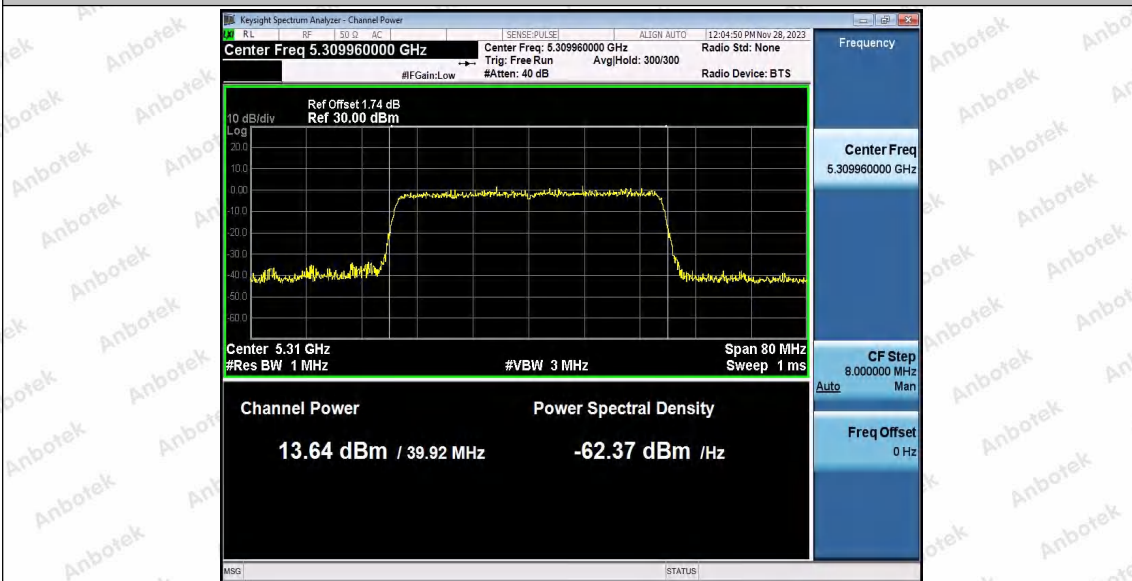

Hotline
 400-003-0500
 www.anbotek.com.cn

11AX40SISO_Ant1_5270

11AX40SISO_Ant1_5310

Shenzhen Anbotek Compliance Laboratory Limited

Address: 1/F., Building D, Sogood Science and Technology Park, Sanwei Community, Hangcheng Street, Bao'an District, Shenzhen, Guangdong, China.
Tel: (86) 0755-26066440 Fax: (86) 0755-26014772 Email: service@anbotek.com