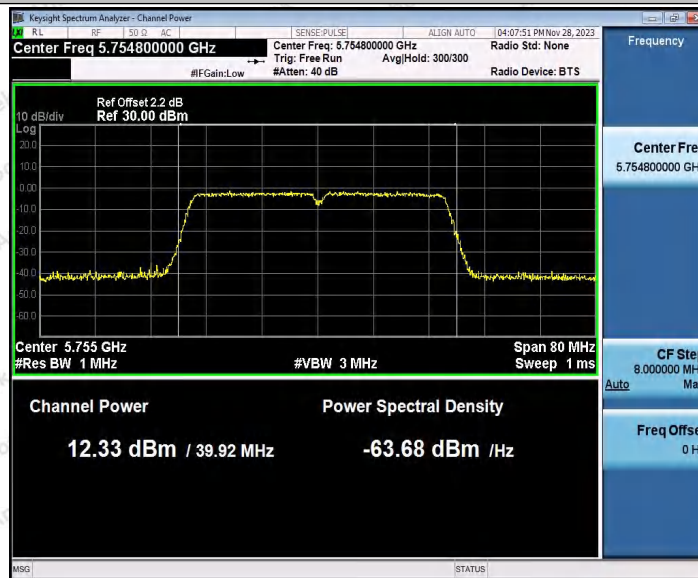

11N40SISO_Ant1_5755

11N40SISO_Ant1_5795

Shenzhen Anbotek Compliance Laboratory Limited

Address: 1/F., Building D, Sogood Science and Technology Park, Sanwei Community, Hangcheng Street, Bao'an District, Shenzhen, Guangdong, China.
Tel: (86) 0755-26066440 Fax: (86) 0755-26014772 Email: service@anbotek.com

Hotline
400-003-0500
www.anbotek.com.cn