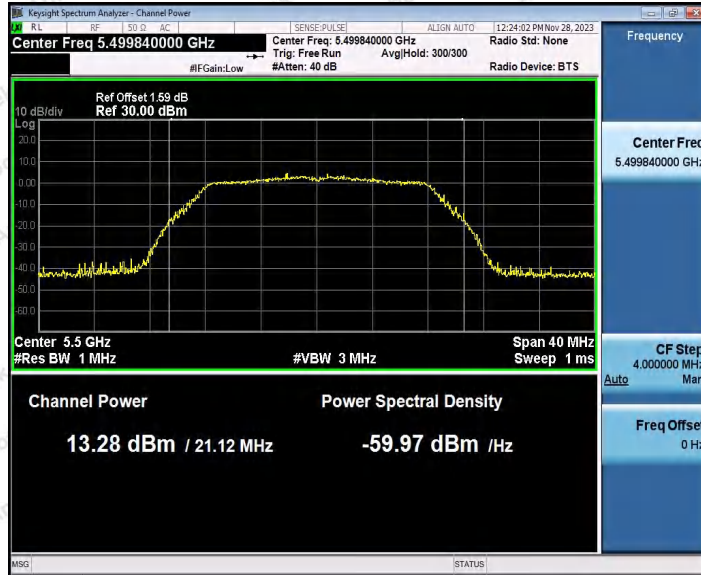

11A_Ant1_5500

11A_Ant1_5600

Shenzhen Anbotek Compliance Laboratory Limited

Address: 1/F., Building D, Sogood Science and Technology Park, Sanwei Community, Hangcheng Street, Bao'an District, Shenzhen, Guangdong, China.
Tel: (86) 0755-26066440 Fax: (86) 0755-26014772 Email: service@anbotek.com

Hotline
400-003-0500
www.anbotek.com.cn