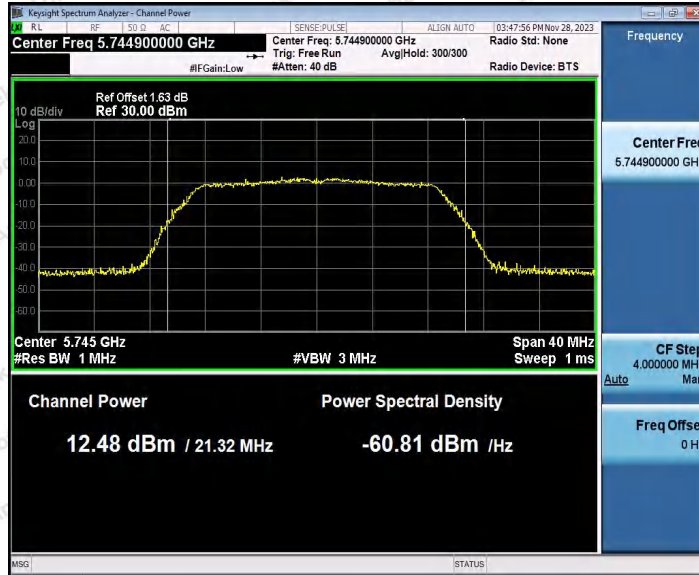

11N20SISO_Ant1_5745

11N20SISO_Ant1_5785

Shenzhen Anbotek Compliance Laboratory Limited

Address: 1/F., Building D, Sogood Science and Technology Park, Sanwei Community, Hangcheng Street, Bao'an District, Shenzhen, Guangdong, China.
Tel: (86) 0755-26066440 Fax: (86) 0755-26014772 Email: service@anbotek.com

Hotline
400-003-0500
www.anbotek.com.cn