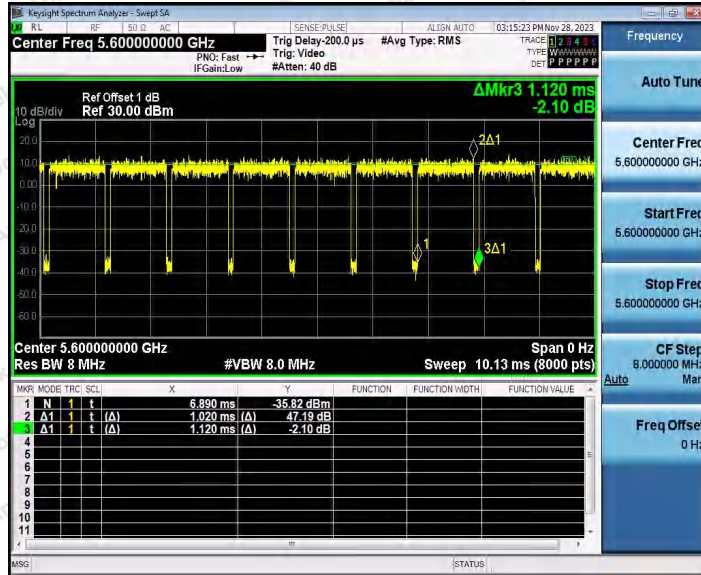

11AX20SISO_Ant1_5500

11AX20SISO_Ant1_5600

11AX20SISO_Ant1_5700

Shenzhen Anbotek Compliance Laboratory Limited

Address: 1/F., Building D, Sogood Science and Technology Park, Sanwei Community, Hangcheng Street, Bao'an District, Shenzhen, Guangdong, China.
 Tel: (86) 0755-26066440 Fax: (86) 0755-26014772 Email: service@anbotek.com