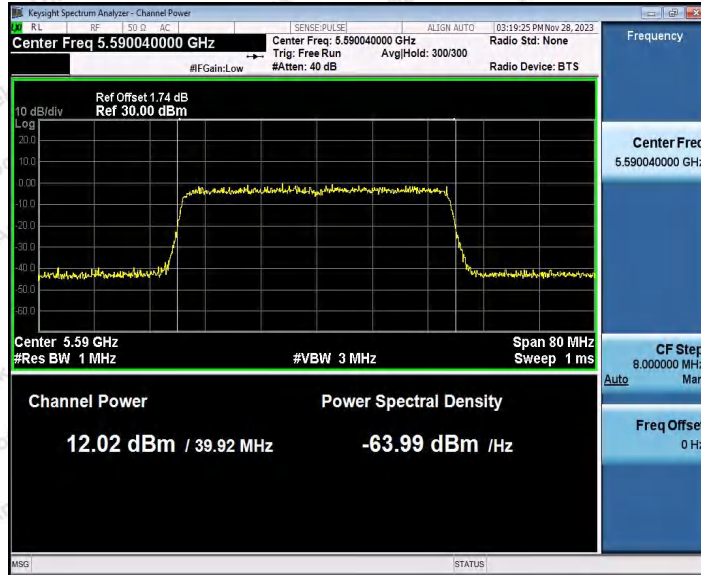

11AX40SISO_Ant1_5590

11AX40SISO_Ant1_5670

Shenzhen Anbotek Compliance Laboratory Limited

Address: 1/F., Building D, Sogood Science and Technology Park, Sanwei Community, Hangcheng Street, Bao'an District, Shenzhen, Guangdong, China.
Tel: (86) 0755-26066440 Fax: (86) 0755-26014772 Email: service@anbotek.com

Hotline
400-003-0500
www.anbotek.com.cn