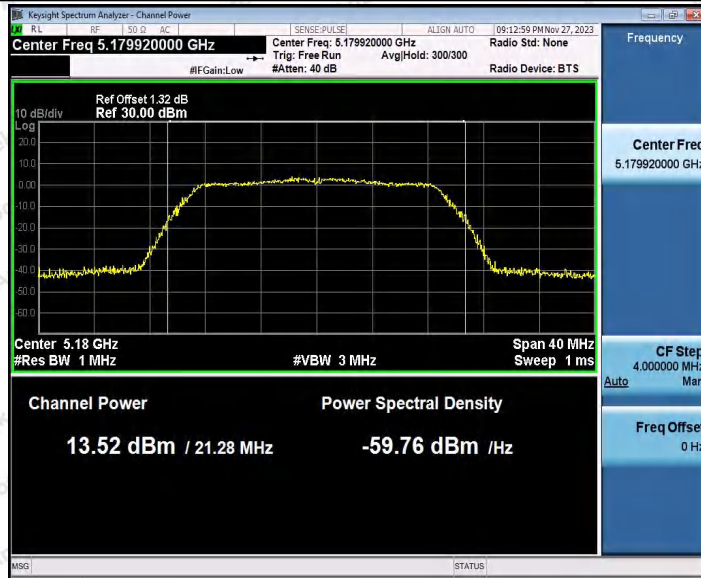

11AC20SISO_Ant1_5200