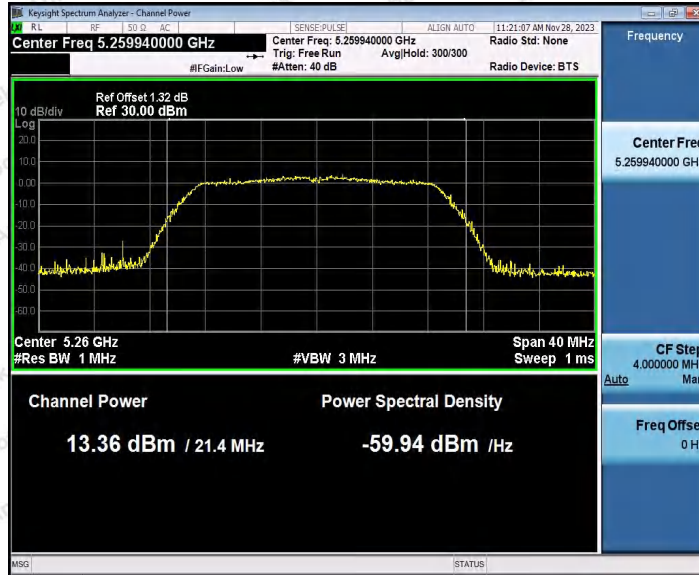

11AC20SISO_Ant1_5260

11AC20SISO_Ant1_5300

Shenzhen Anbotek Compliance Laboratory Limited

Address: 1/F., Building D, Sogood Science and Technology Park, Sanwei Community, Hangcheng Street, Bao'an District, Shenzhen, Guangdong, China.
Tel: (86) 0755-26066440 Fax: (86) 0755-26014772 Email: service@anbotek.com

Hotline
400-003-0500
www.anbotek.com.cn