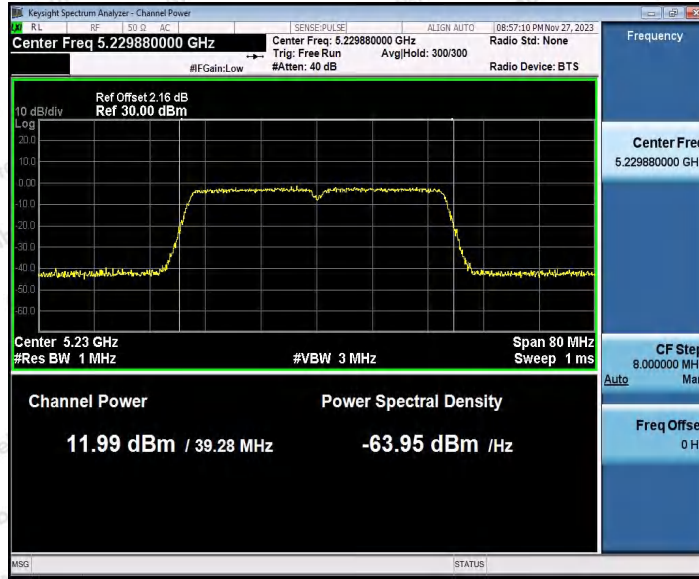

11N40SISO_Ant1_5230