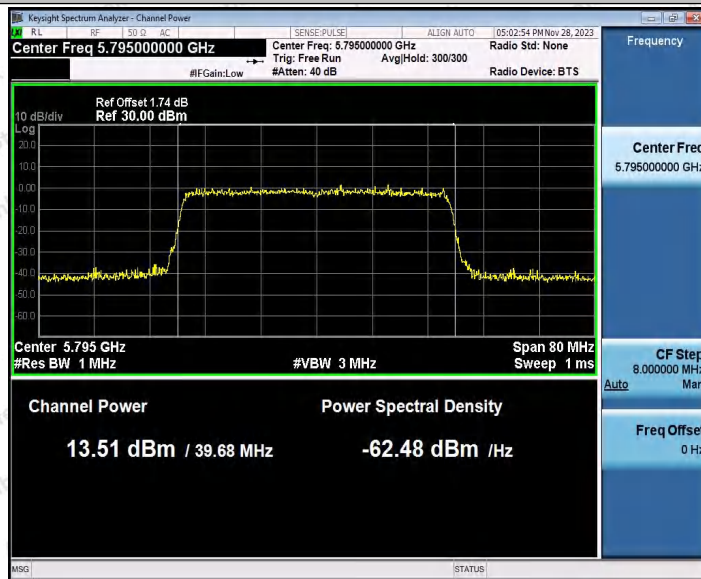

Shenzhen Anbotek Compliance Laboratory Limited

Address: 1/F., Building D, Sogood Science and Technology Park, Sanwei Community, Hangcheng Street, Bao'an District, Shenzhen, Guangdong, China.
Tel: (86) 0755-26066440 Fax: (86) 0755-26014772 Email: service@anbotek.com

Hotline
400-003-0500
www.anbotek.com.cn