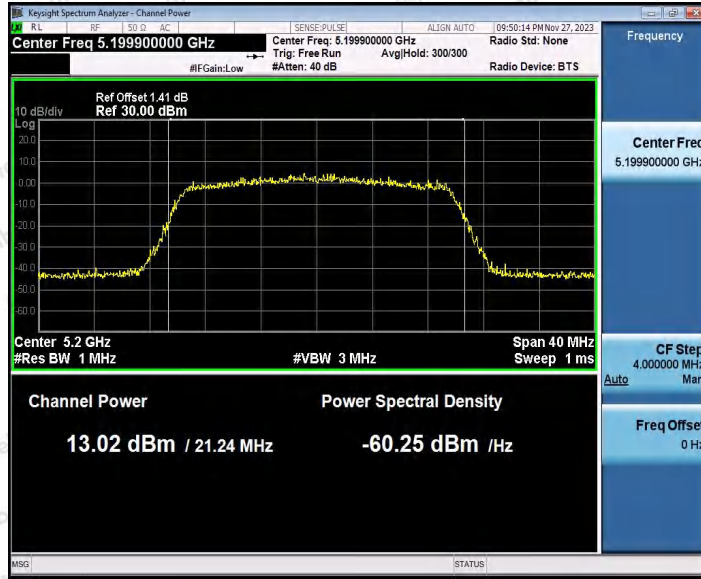

11AX20SISO_Ant1_5200