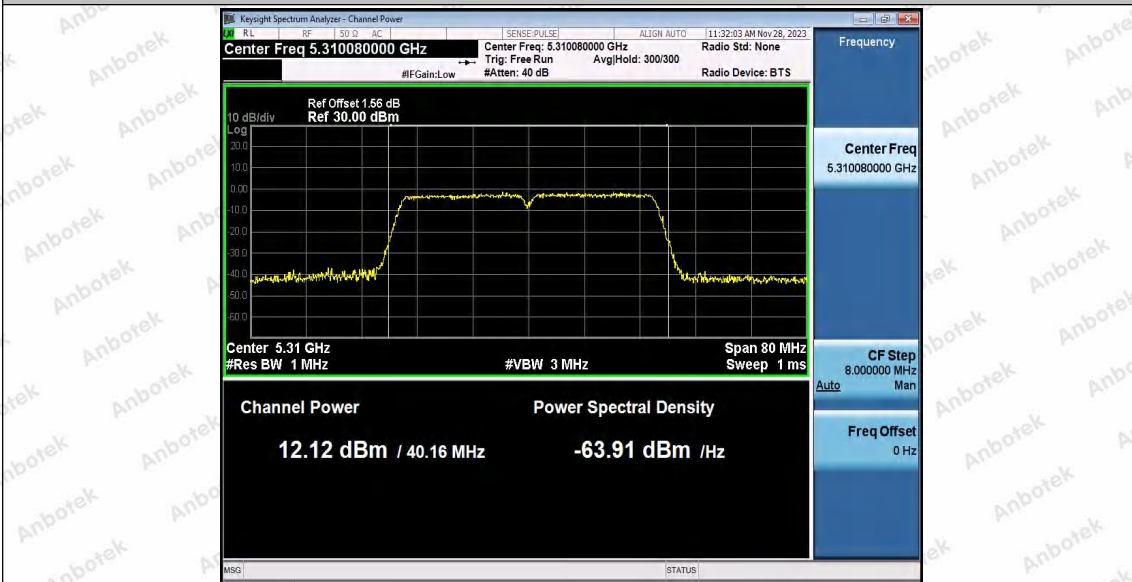

11AC40SISO_Ant1_5510