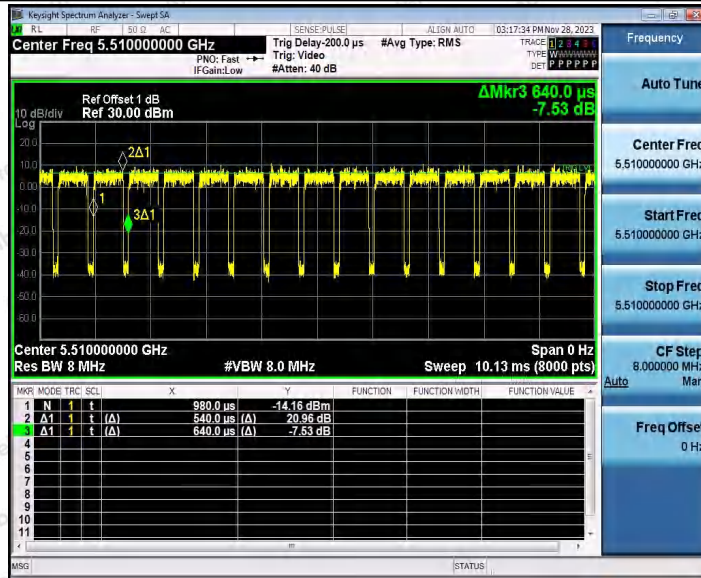

11AX40SISO_Ant1_5510