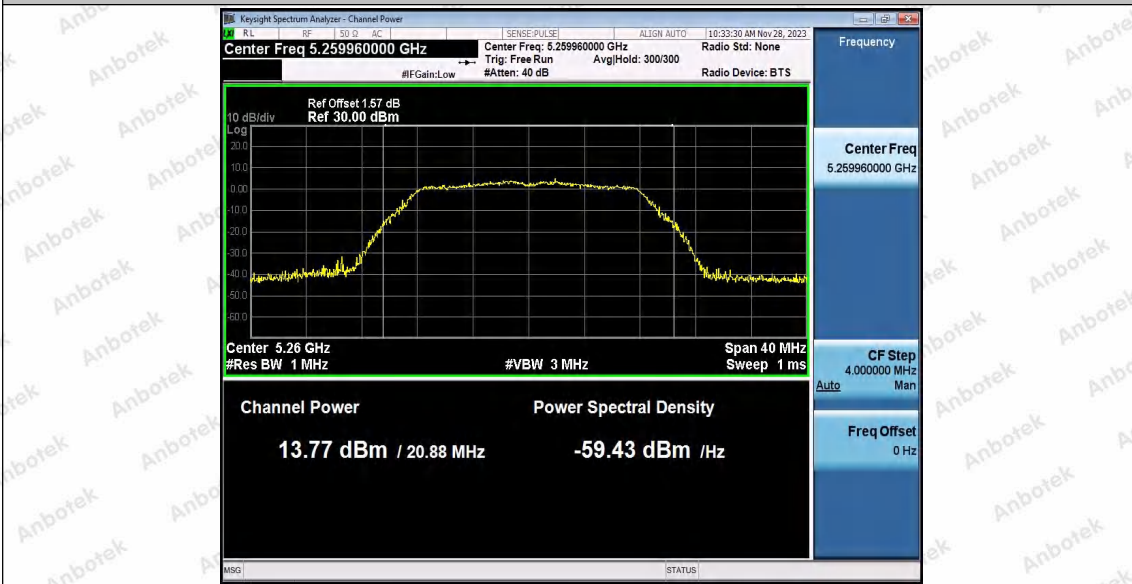

Shenzhen Anbotek Compliance Laboratory Limited

Address: 1/F., Building D, Sogood Science and Technology Park, Sanwei Community, Hangcheng Street, Bao'an District, Shenzhen, Guangdong, China.
Tel: (86) 0755-26066440 Fax: (86) 0755-26014772 Email: service@anbotek.com

Hotline: 400-003-0500
www.anbotek.com.cn