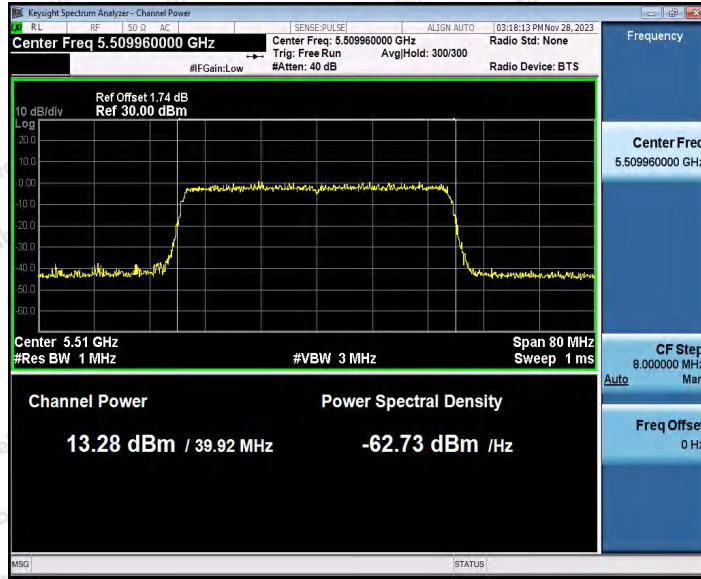

11AX40SISO_Ant1_5510