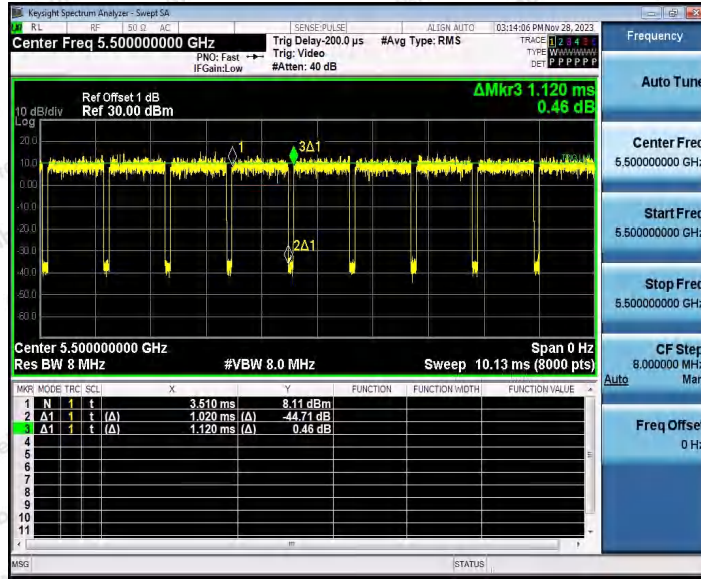

11AX20SISO_Ant1_5500

11AX20SISO_Ant1_5600

11AX20SISO_Ant1_5700

Shenzhen Anbotek Compliance Laboratory Limited

Address: 1/F., Building D, Sogood Science and Technology Park, Sanwei Community, Hangcheng Street, Bao'an District, Shenzhen, Guangdong, China.
 Tel: (86) 0755-26066440 Fax: (86) 0755-26014772 Email: service@anbotek.com