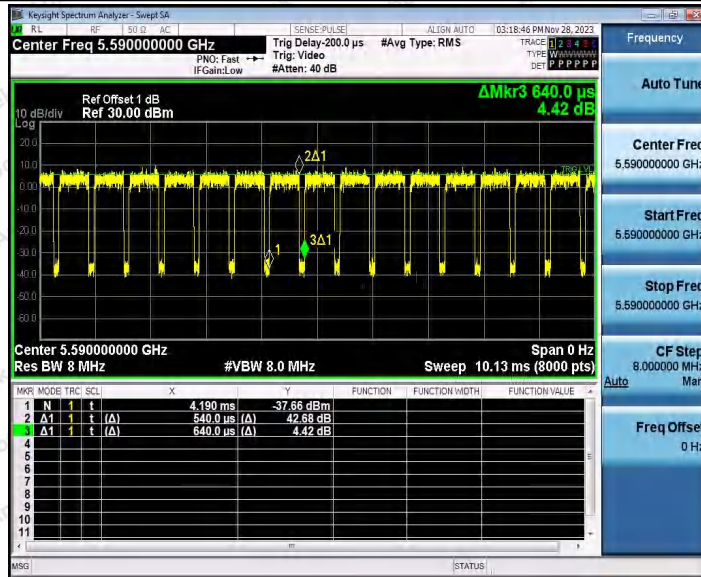

11AX40SISO_Ant1_5590

11AX40SISO_Ant1_5670

Shenzhen Anbotek Compliance Laboratory Limited

Address: 1/F., Building D, Sogood Science and Technology Park, Sanwei Community, Hangcheng Street, Bao'an District, Shenzhen, Guangdong, China.
Tel: (86) 0755-26066440 Fax: (86) 0755-26014772 Email: service@anbotek.com

Hotline
400-003-0500
www.anbotek.com.cn