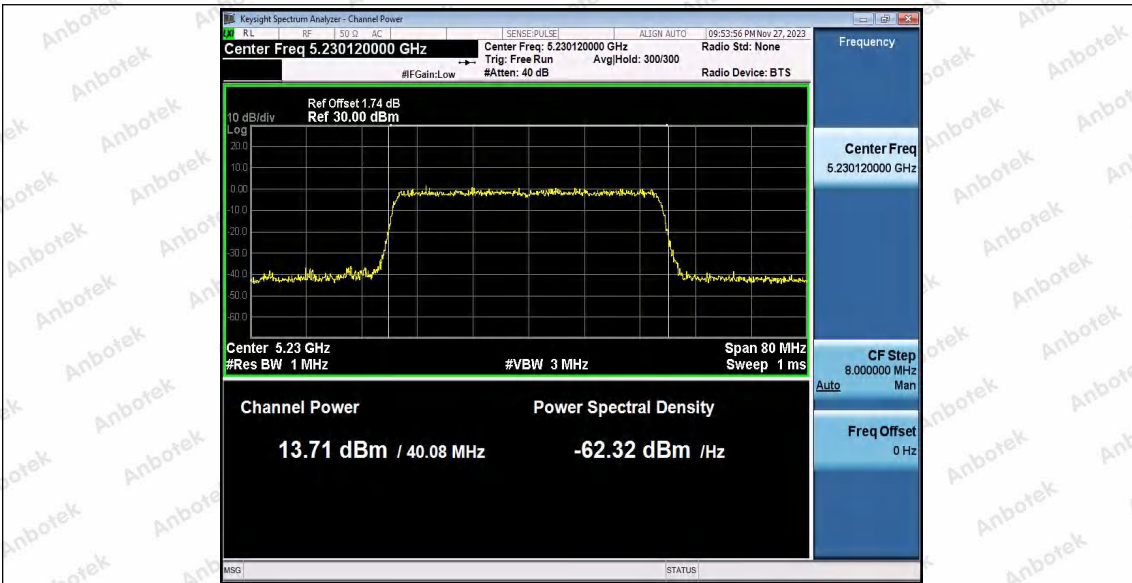

11AX40SISO_Ant1_5270