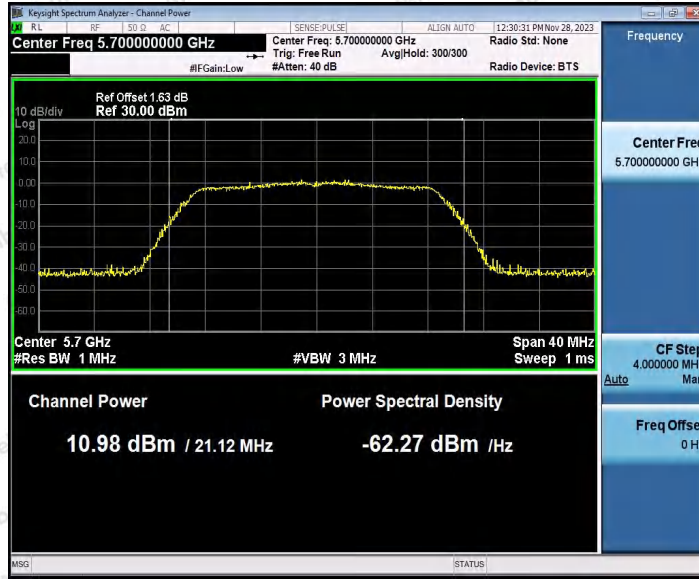

11N20SISO_Ant1_5700