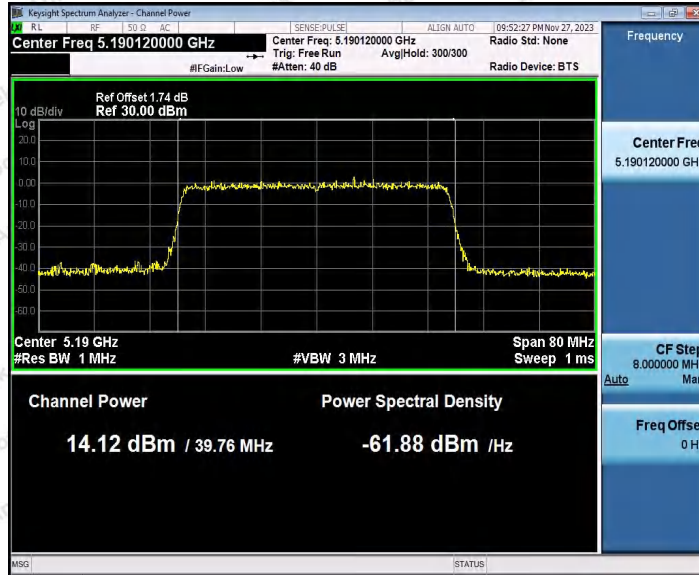

11AX40SISO_Ant1_5190

11AX40SISO_Ant1_5230

Shenzhen Anbotek Compliance Laboratory Limited

Address: 1/F., Building D, Sogood Science and Technology Park, Sanwei Community, Hangcheng Street, Bao'an District, Shenzhen, Guangdong, China.
Tel: (86) 0755-26066440 Fax: (86) 0755-26014772 Email: service@anbotek.com

Hotline
400-003-0500
www.anbotek.com.cn