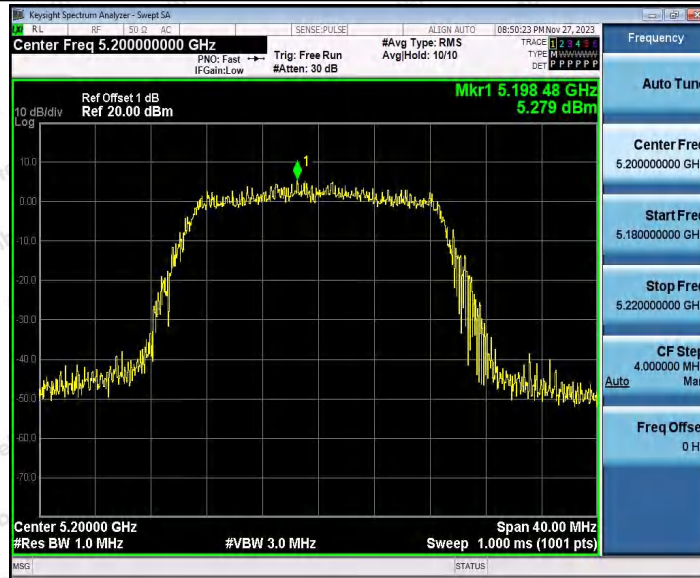

11N20SISO_Ant1_5200

11N20SISO_Ant1_5240