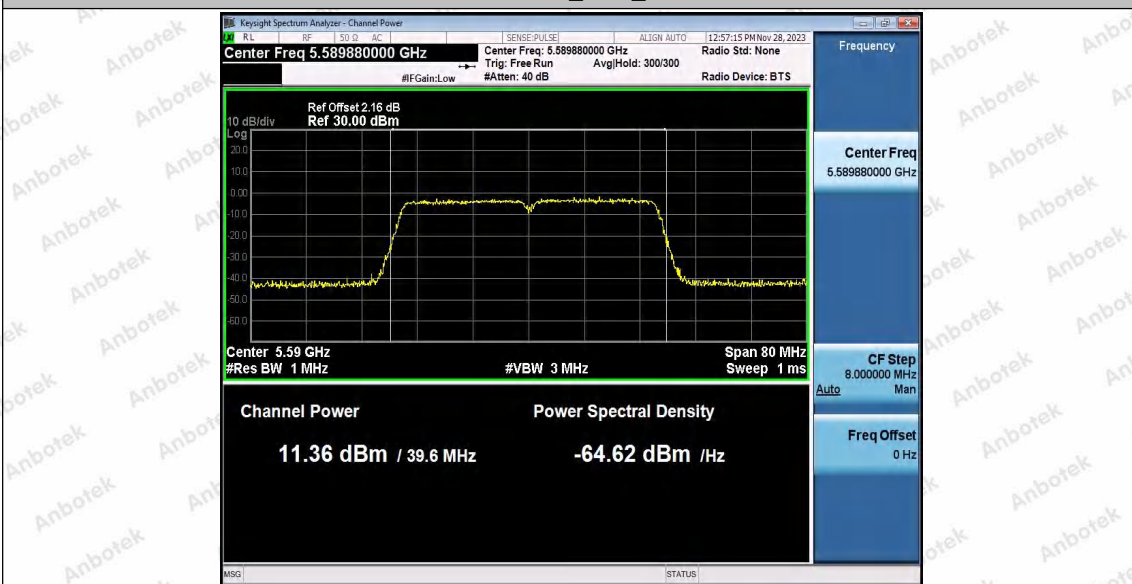

Hotline
400-003-0500
www.anbotek.com.cn

11N40SISO_Ant1_5510

11N40SISO_Ant1_5590

Shenzhen Anbotek Compliance Laboratory Limited

Address: 1/F., Building D, Sogood Science and Technology Park, Sanwei Community, Hangcheng Street, Bao'an District, Shenzhen, Guangdong, China.
Tel: (86) 0755-26066440 Fax: (86) 0755-26014772 Email: service@anbotek.com