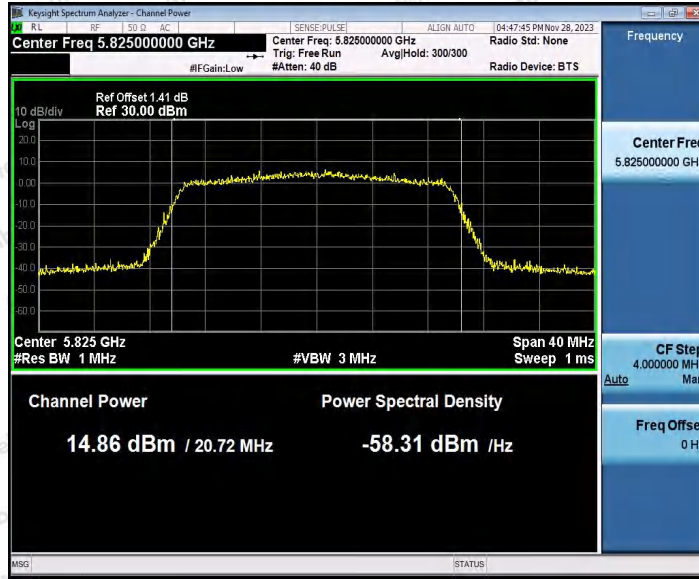

11AX20SISO_Ant1_5825