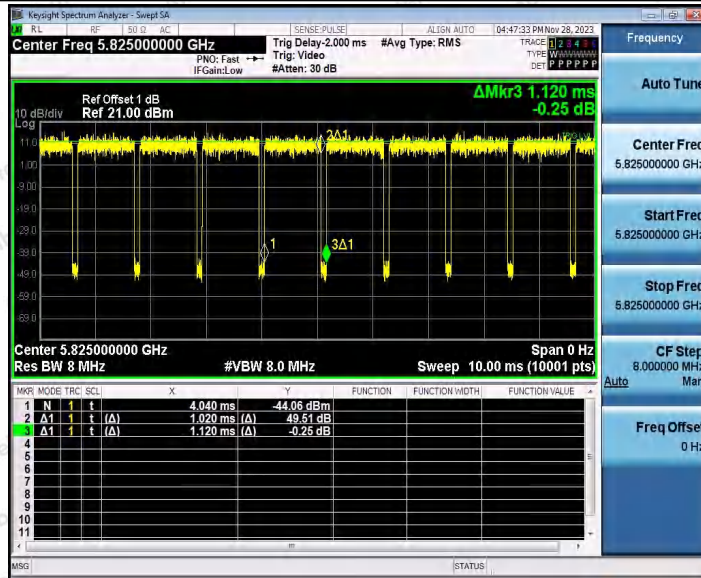

11AX20SISO_Ant1_5825