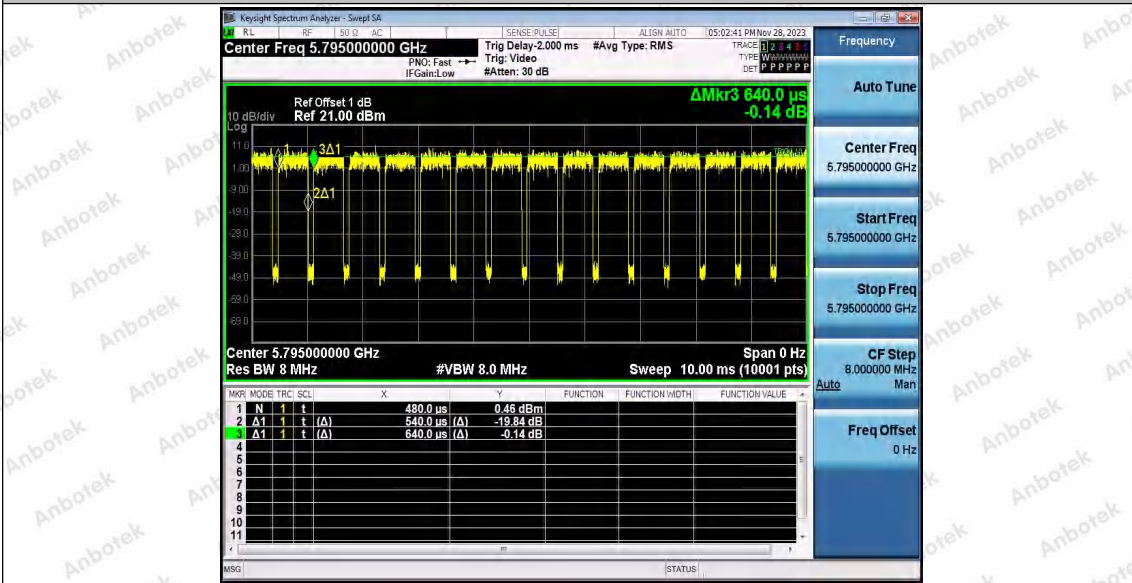

Shenzhen Anbotek Compliance Laboratory Limited

Address: 1/F., Building D, Sogood Science and Technology Park, Sanwei Community, Hangcheng Street, Bao'an District, Shenzhen, Guangdong, China.
Tel: (86) 0755-26066440 Fax: (86) 0755-26014772 Email: service@anbotek.com

Hotline 400-003-0500
www.anbotek.com.cn