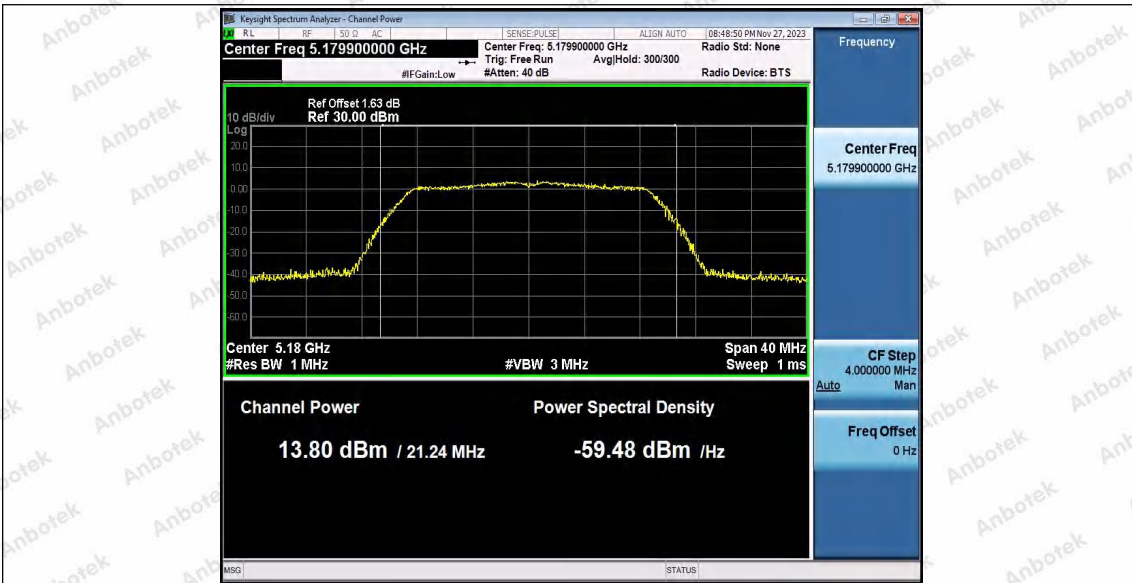

11N20SISO_Ant1_5200