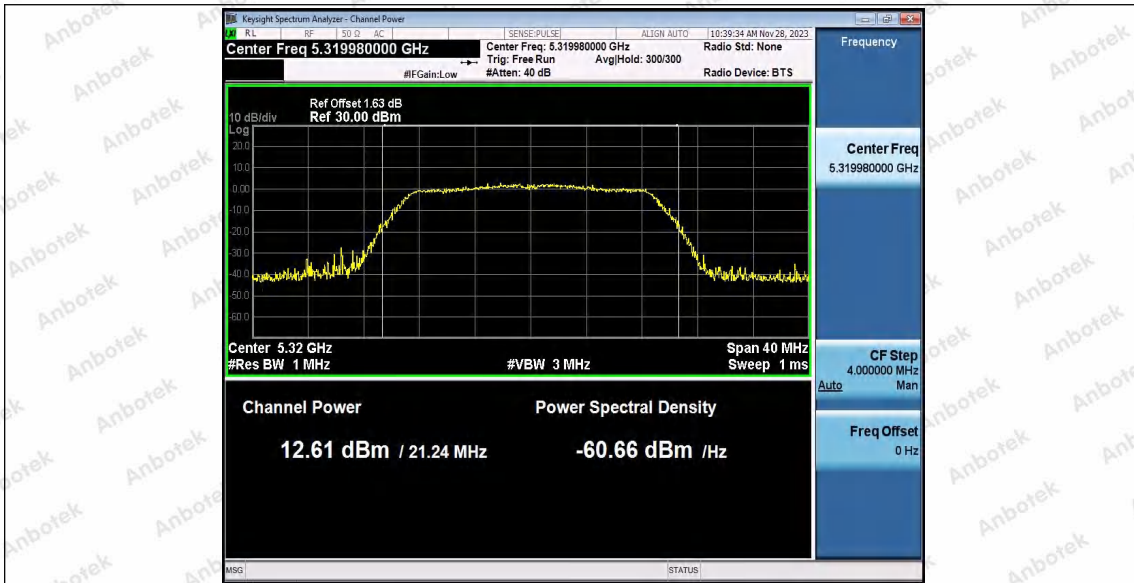

11N20SISO_Ant1_5500