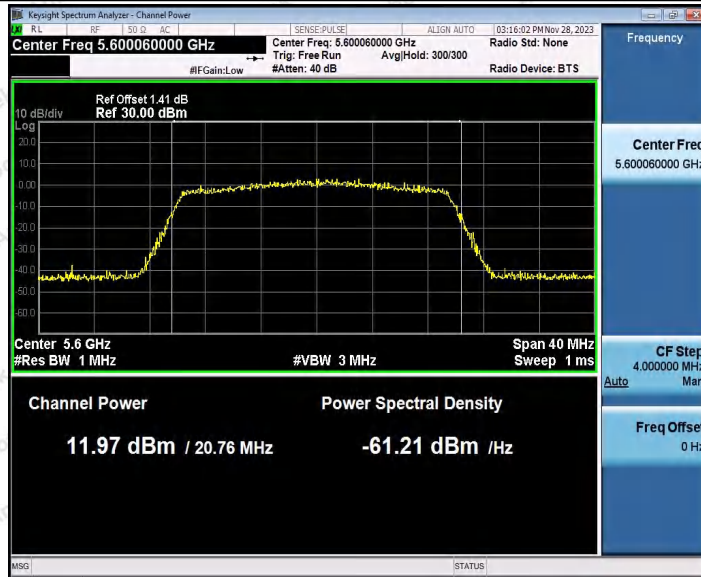

11AX20SISO_Ant1_5600

11AX20SISO_Ant1_5700

Shenzhen Anbotek Compliance Laboratory Limited

Address: 1/F., Building D, Sogood Science and Technology Park, Sanwei Community, Hangcheng Street, Bao'an District, Shenzhen, Guangdong, China.
Tel: (86) 0755-26066440 Fax: (86) 0755-26014772 Email: service@anbotek.com

Hotline: 400-003-0500
www.anbotek.com.cn