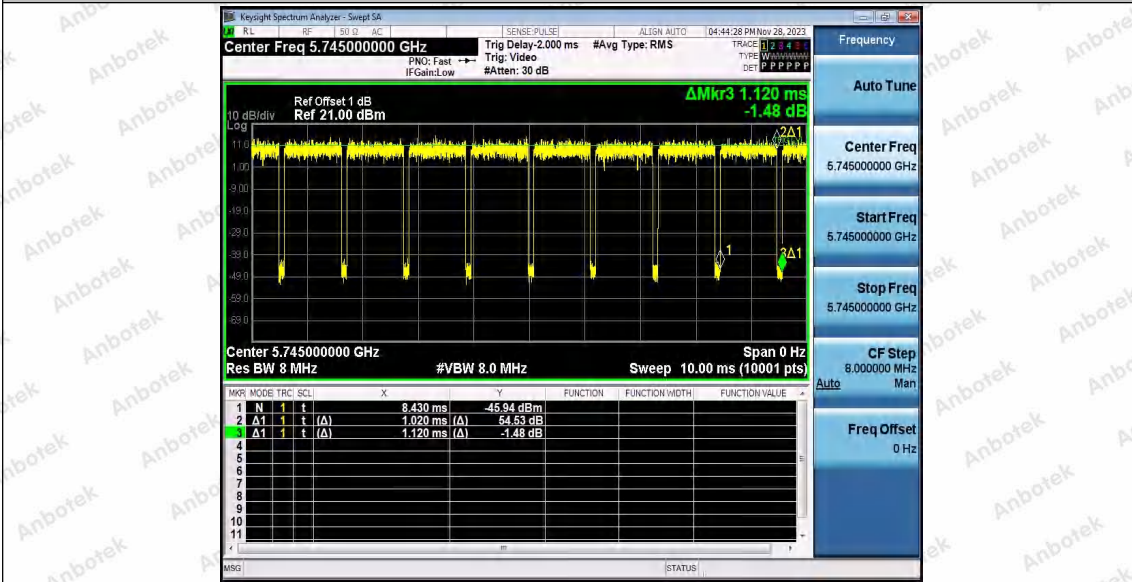

11AX20SISO_Ant1_5785