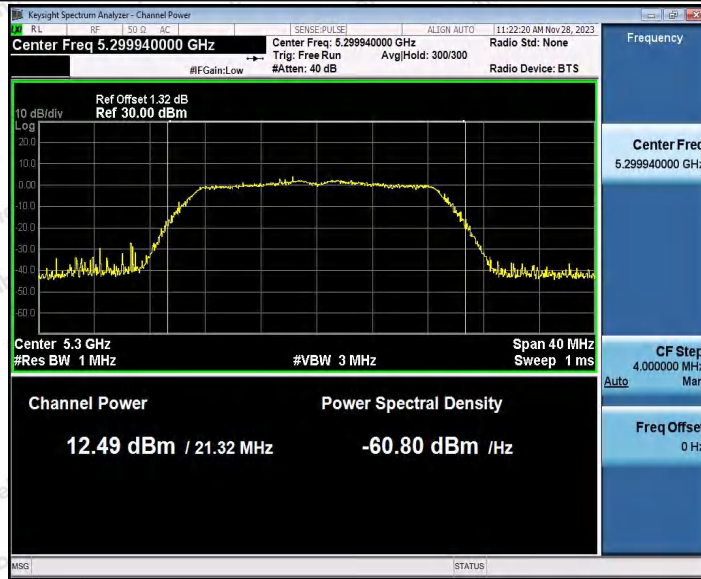

11AC20SISO_Ant1_5320