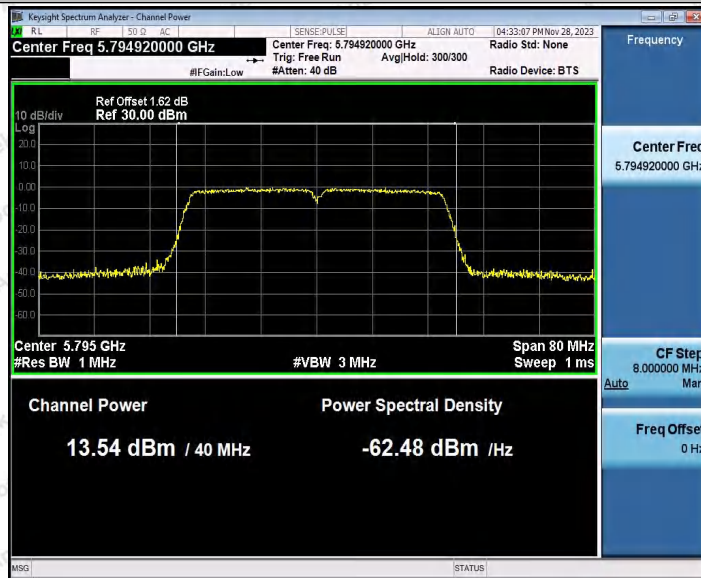

11AX20SISO_Ant1_5180