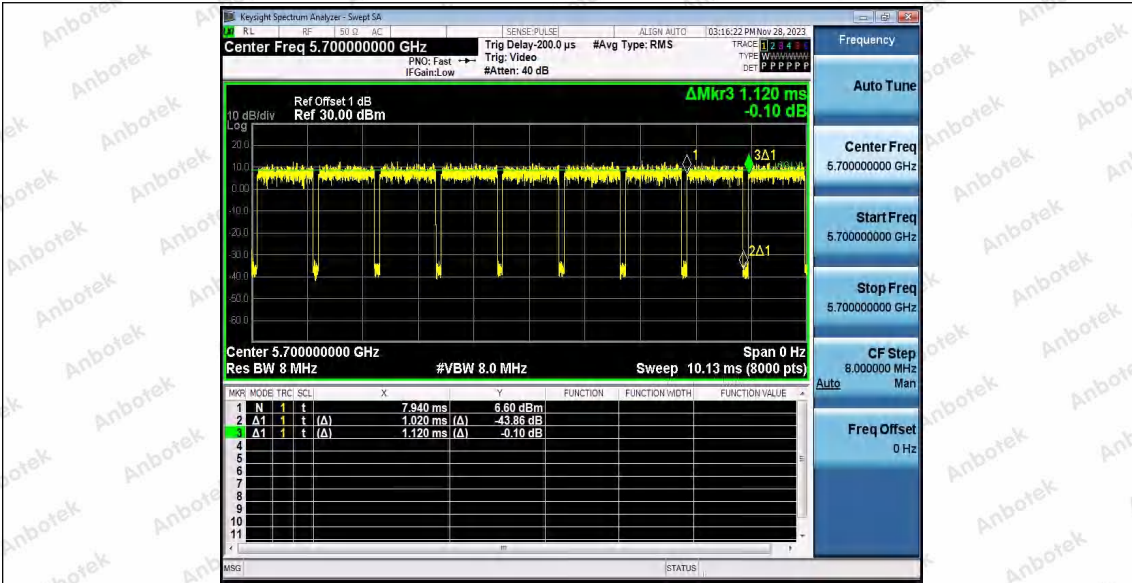

11AX20SISO_Ant1_5745