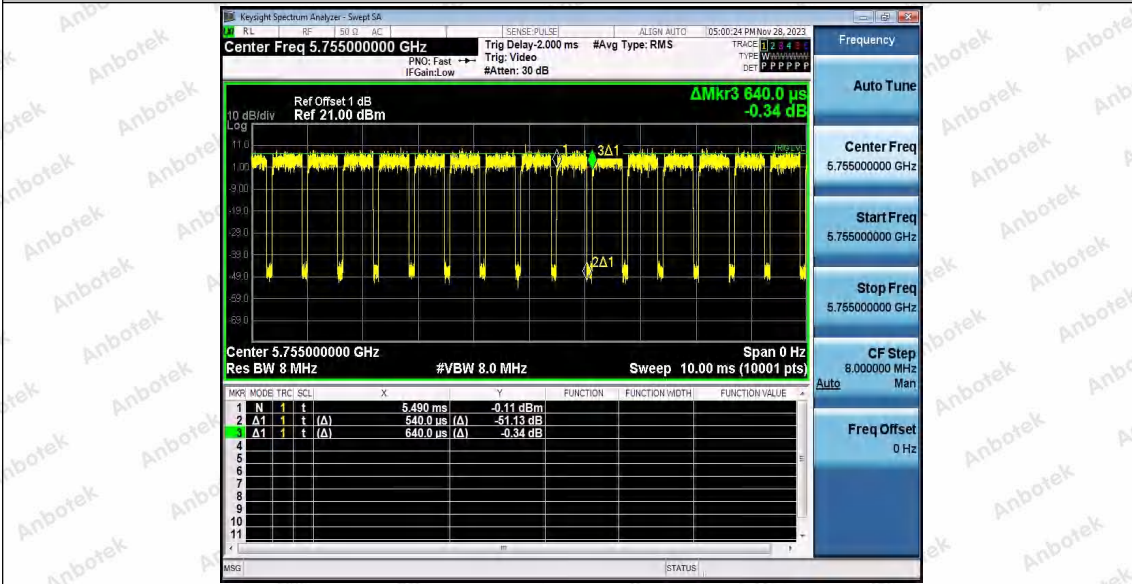

11AX40SISO_Ant1_5795