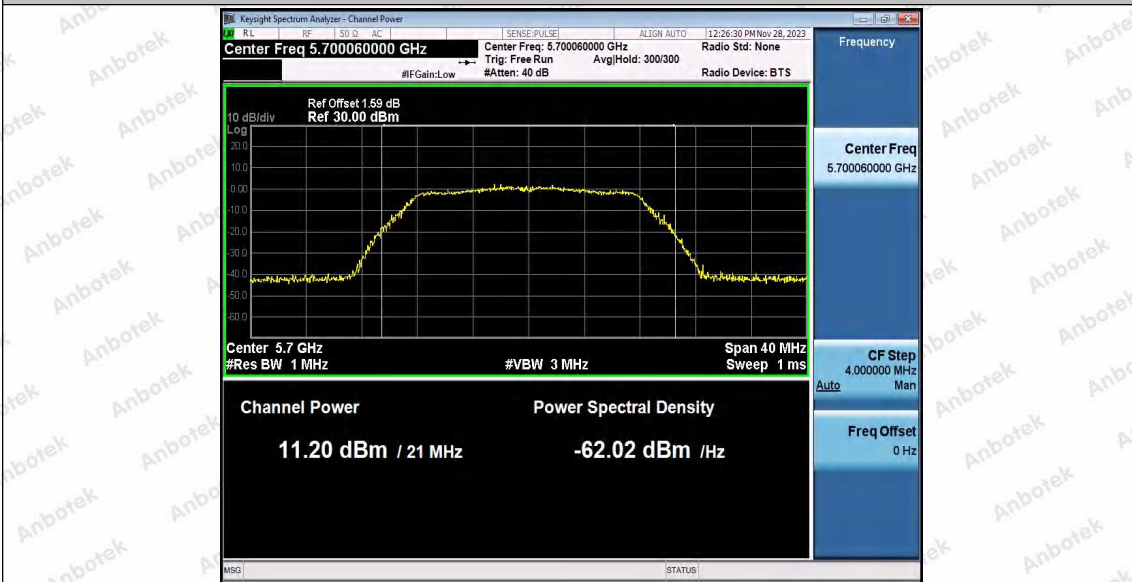

11A_Ant1_5745