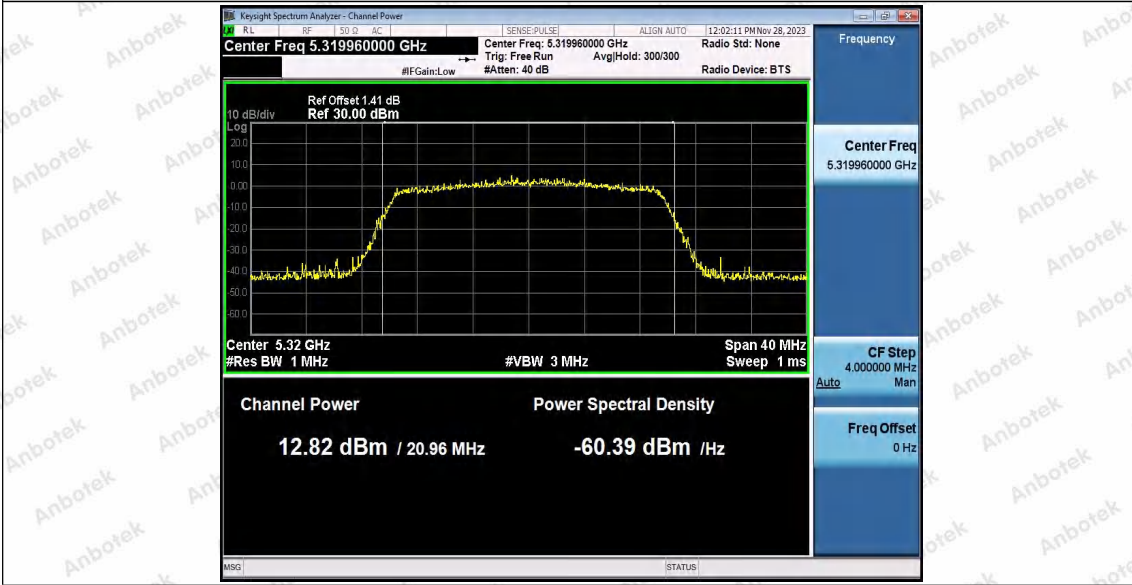

Shenzhen Anbotek Compliance Laboratory Limited

Address: 1/F., Building D, Sogood Science and Technology Park, Sanwei Community, Hangcheng Street, Bao'an District, Shenzhen, Guangdong, China.
Tel: (86) 0755-26066440 Fax: (86) 0755-26014772 Email: service@anbotek.com

Hotline: 400-003-0500
www.anbotek.com.cn