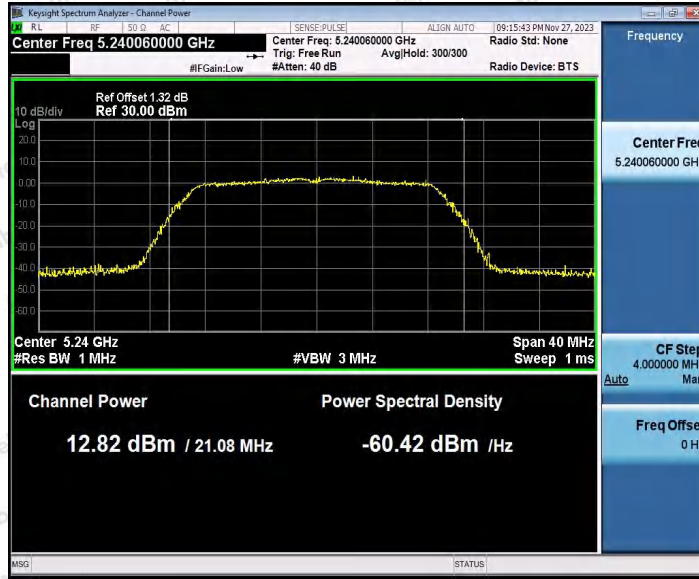

11AC20SISO_Ant1_5240