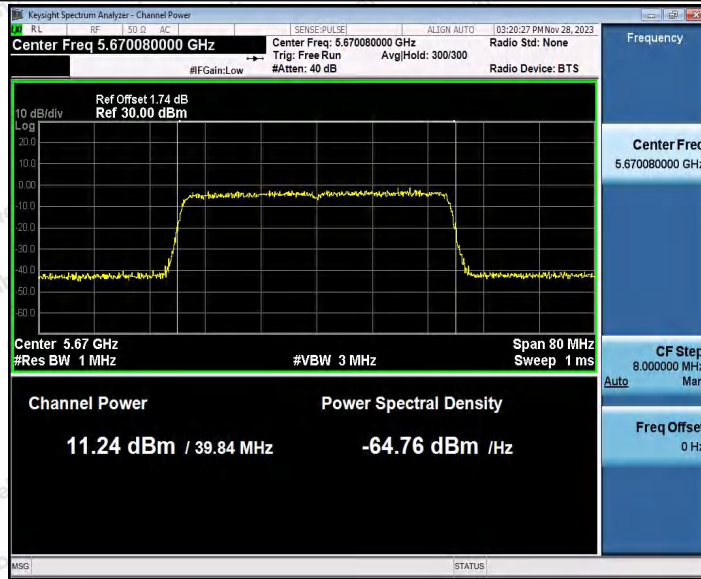

11AX40SISO_Ant1_5755