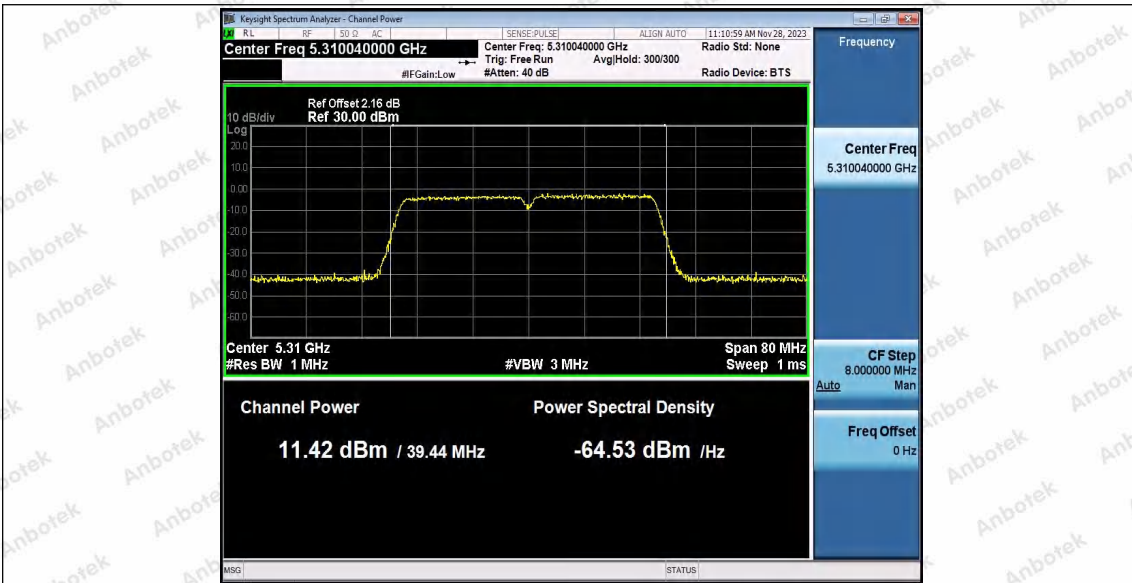

11N40SISO_Ant1_5510