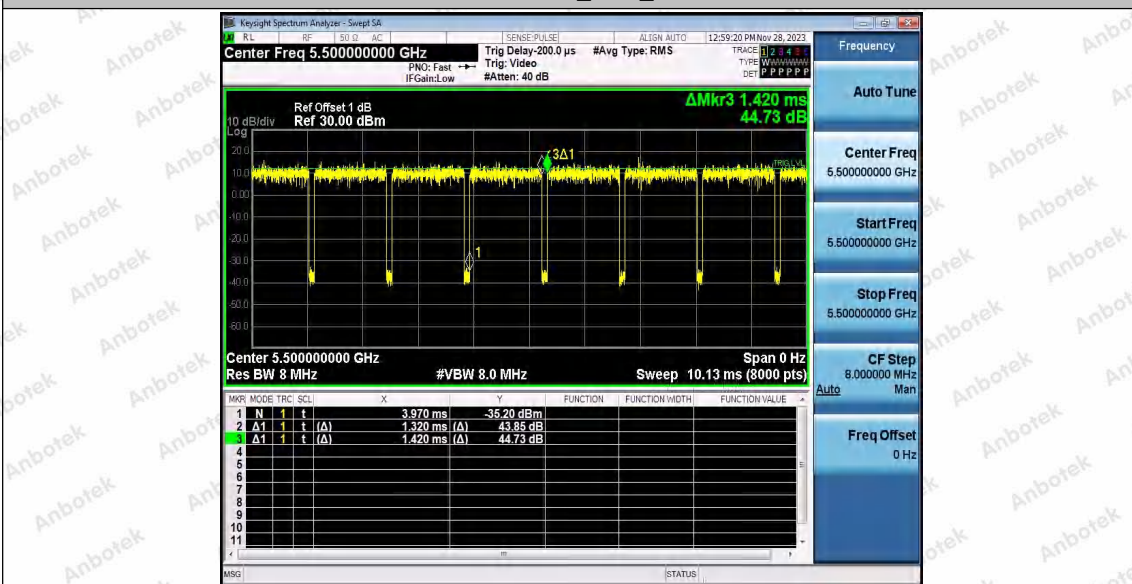

Hotline 400-003-0500  
 www.anbotek.com.cn

11AC20SISO\_Ant1\_5320

11AC20SISO\_Ant1\_5500