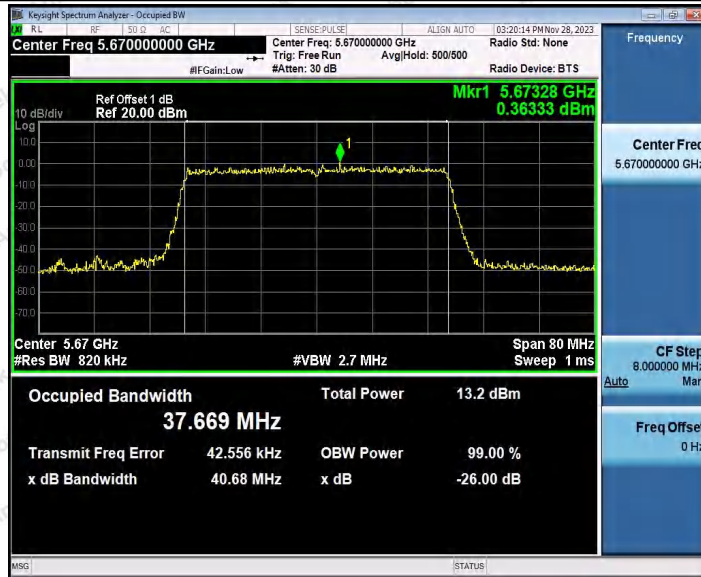

11AX40SISO_Ant1_5670

11AX40SISO_Ant1_5755

Shenzhen Anbotek Compliance Laboratory Limited

Address: 1/F., Building D, Sogood Science and Technology Park, Sanwei Community, Hangcheng Street, Bao'an District, Shenzhen, Guangdong, China.
Tel: (86) 0755-26066440 Fax: (86) 0755-26014772 Email: service@anbotek.com

Hotline 400-003-0500
www.anbotek.com.cn