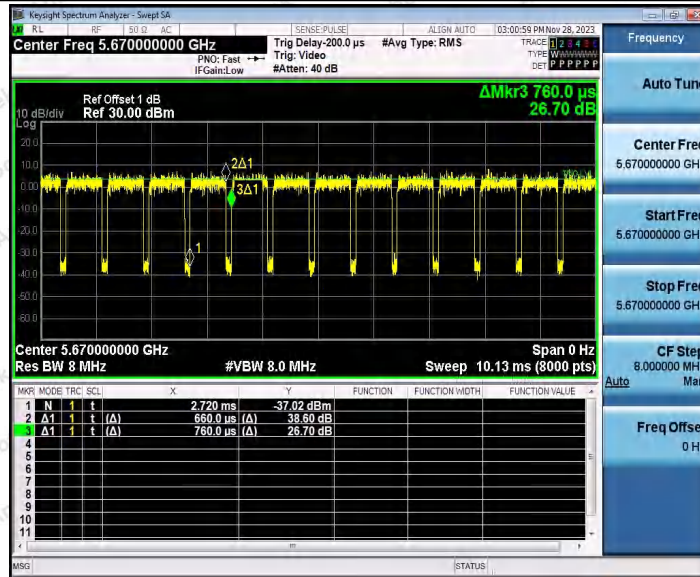

11AC40SISO_Ant1_5755

Shenzhen Anbotek Compliance Laboratory Limited

Address: 1/F., Building D, Sogood Science and Technology Park, Sanwei Community, Hangcheng Street, Bao'an District, Shenzhen, Guangdong, China.
Tel: (86) 0755-26066440 Fax: (86) 0755-26014772 Email: service@anbotek.com

Hotline 400-003-0500
www.anbotek.com.cn