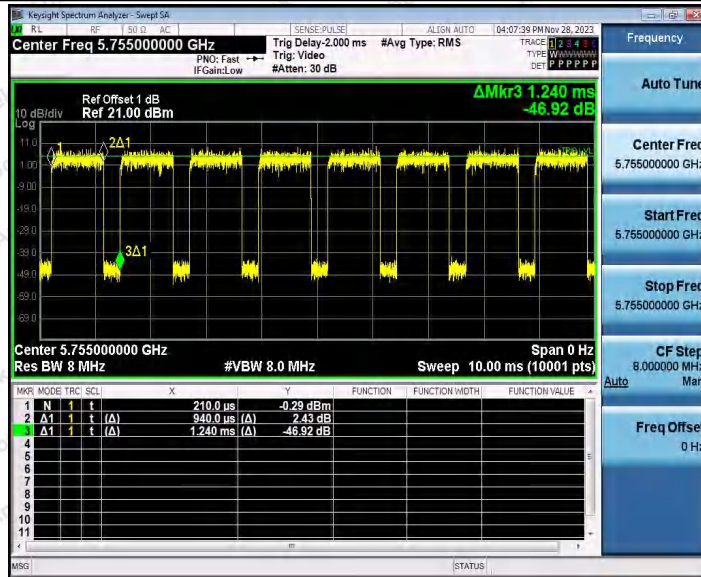

11N40SISO_Ant1_5755

11N40SISO_Ant1_5795

Shenzhen Anbotek Compliance Laboratory Limited

Address: 1/F., Building D, Sogood Science and Technology Park, Sanwei Community, Hangcheng Street, Bao'an District, Shenzhen, Guangdong, China.
Tel: (86) 0755-26066440 Fax: (86) 0755-26014772 Email: service@anbotek.com

Hotline 400-003-0500
www.anbotek.com.cn