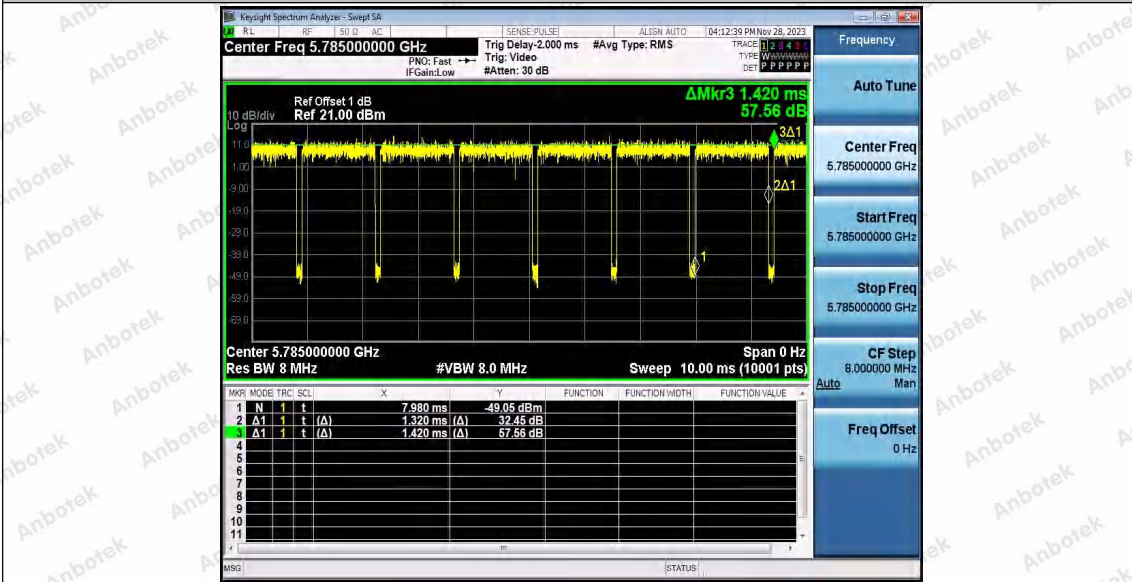

11AC20SISO_Ant1_5825