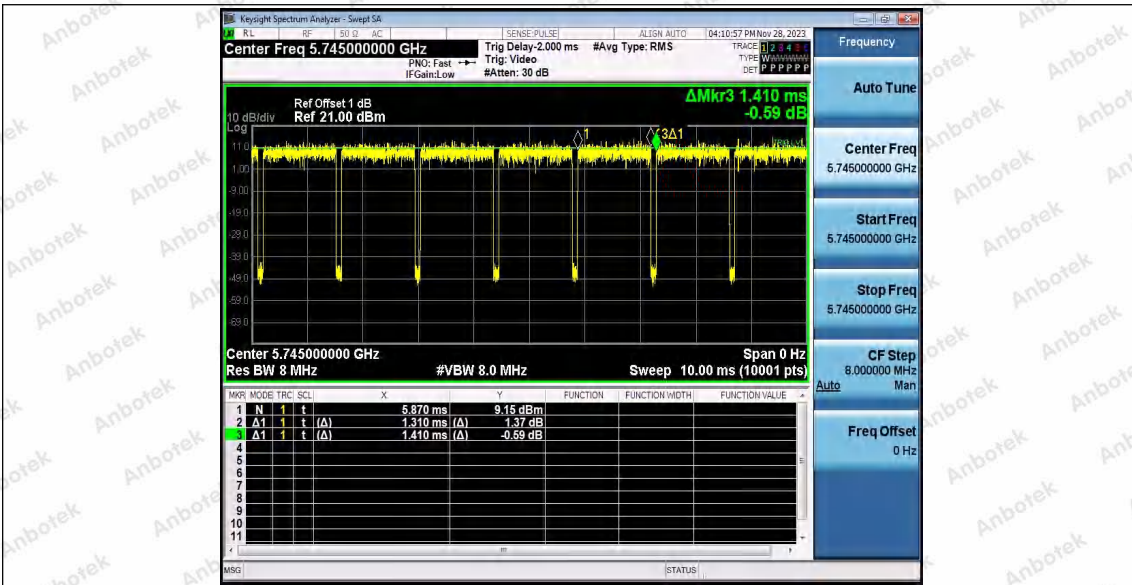

11AC20SISO_Ant1_5785