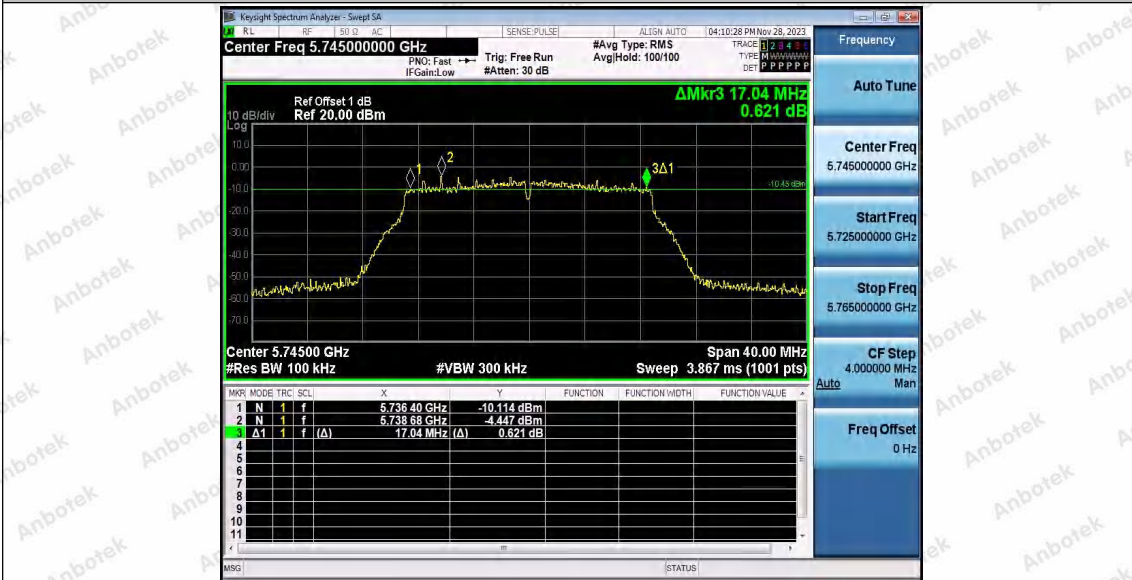

Hotline  
400-003-0500  
www.anbotek.com.cn

11AC20SISO\_Ant1\_5745

11AC20SISO\_Ant1\_5785