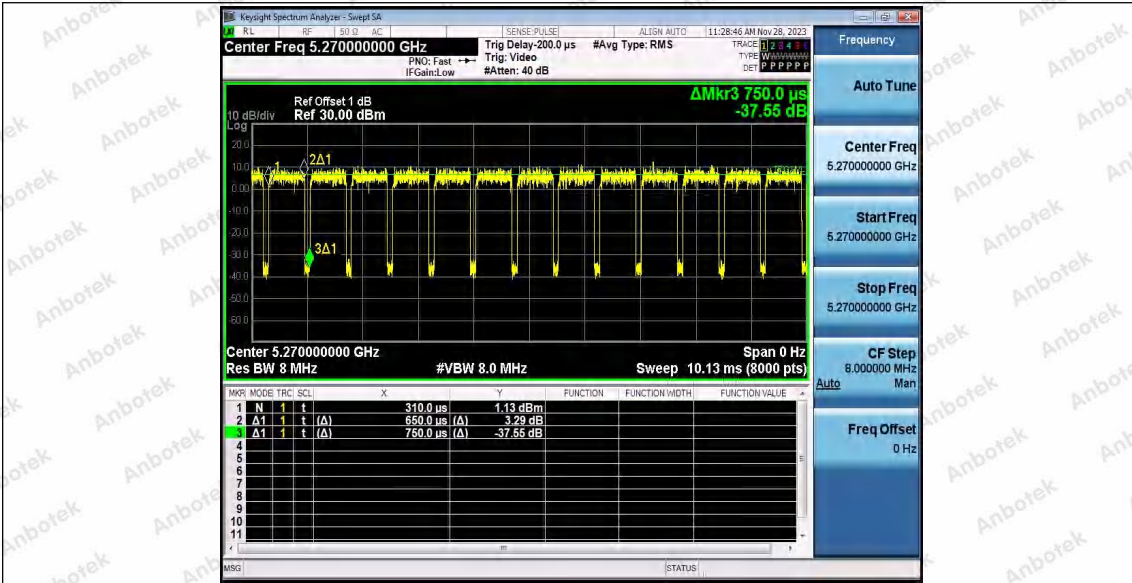

Hotline 400-003-0500  
www.anbotek.com.cn

11AC40SISO\_Ant1\_5310

11AC40SISO\_Ant1\_5510