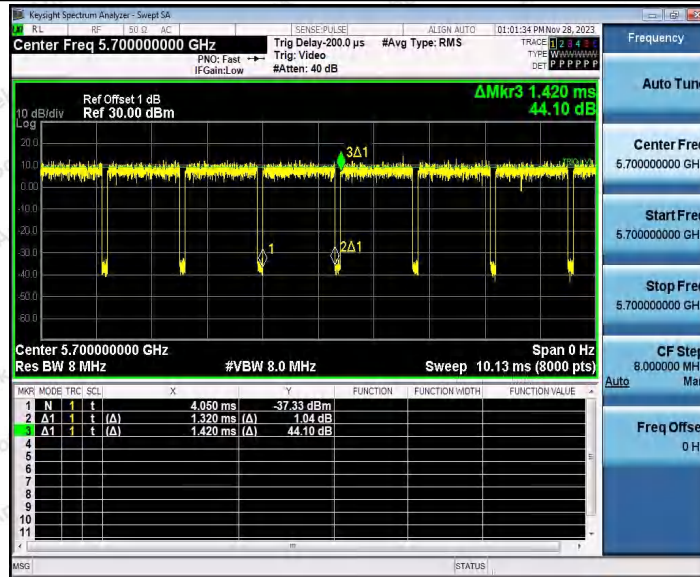

Hotline 400-003-0500  
 www.anbotek.com.cn

11AC20SISO\_Ant1\_5600

11AC20SISO\_Ant1\_5700

11AC20SISO\_Ant1\_5745