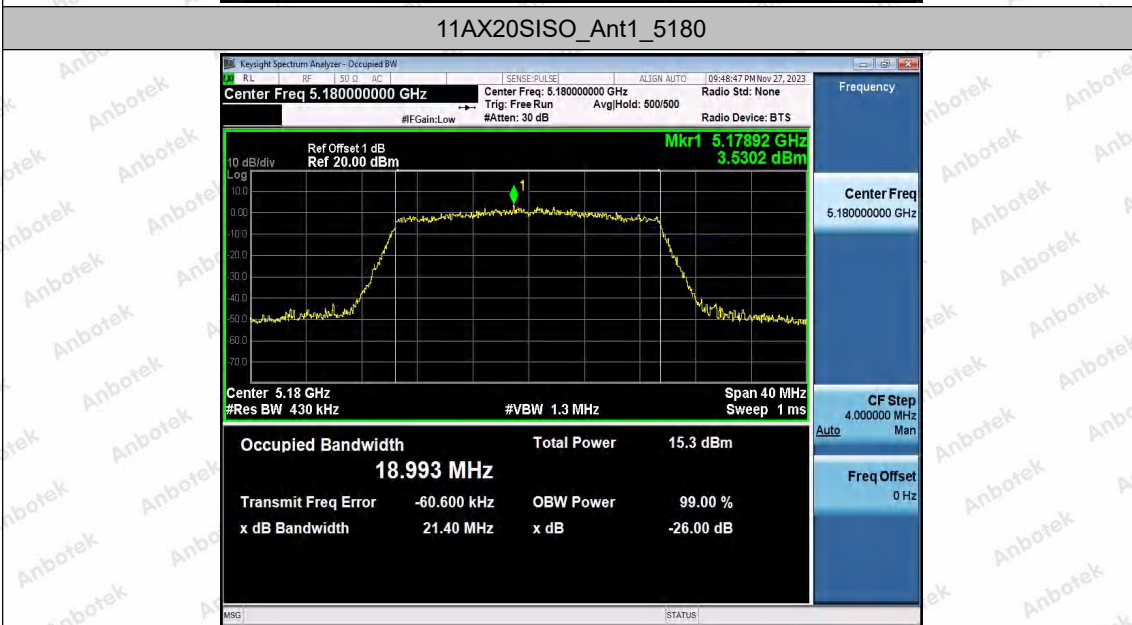

Shenzhen Anbotek Compliance Laboratory Limited

Address: 1/F., Building D, Sogood Science and Technology Park, Sanwei Community, Hangcheng Street, Bao'an District, Shenzhen, Guangdong, China.
Tel: (86) 0755-26066440 Fax: (86) 0755-26014772 Email: service@anbotek.com

Hotline 400-003-0500
www.anbotek.com.cn