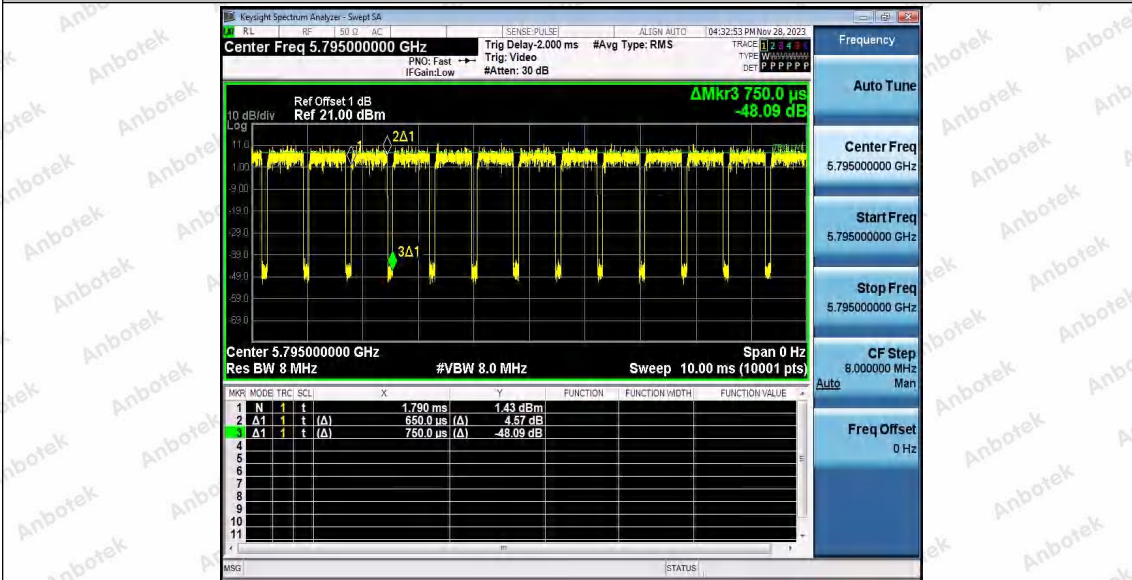

Hotline 400-003-0500  
 www.anbotek.com.cn

11AC40SISO\_Ant1\_5795

11AX20SISO\_Ant1\_5180