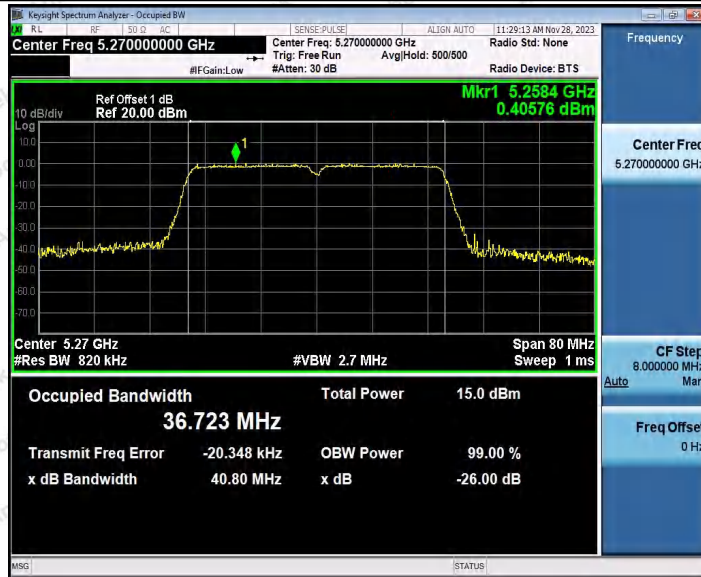

11AC40SISO_Ant1_5270

11AC40SISO_Ant1_5310

Shenzhen Anbotek Compliance Laboratory Limited

Address: 1/F., Building D, Sogood Science and Technology Park, Sanwei Community, Hangcheng Street, Bao'an District, Shenzhen, Guangdong, China.
Tel: (86) 0755-26066440 Fax: (86) 0755-26014772 Email: service@anbotek.com

Hotline: 400-003-0500
www.anbotek.com.cn