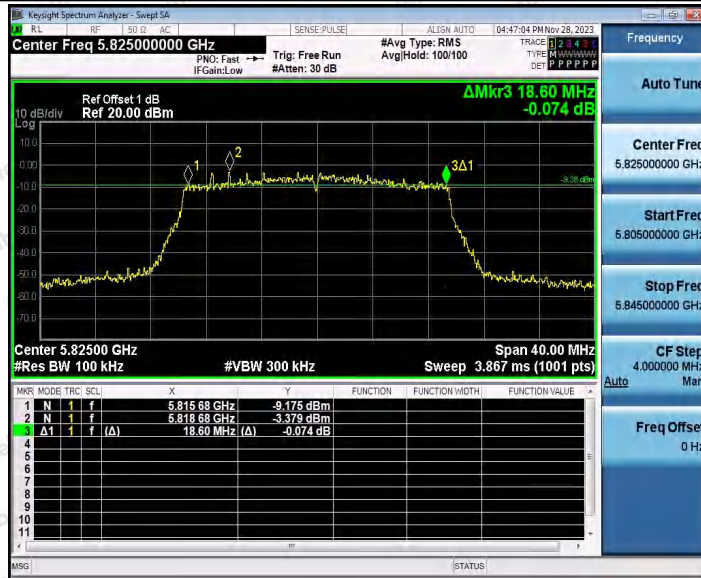

11AX20SISO_Ant1_5825