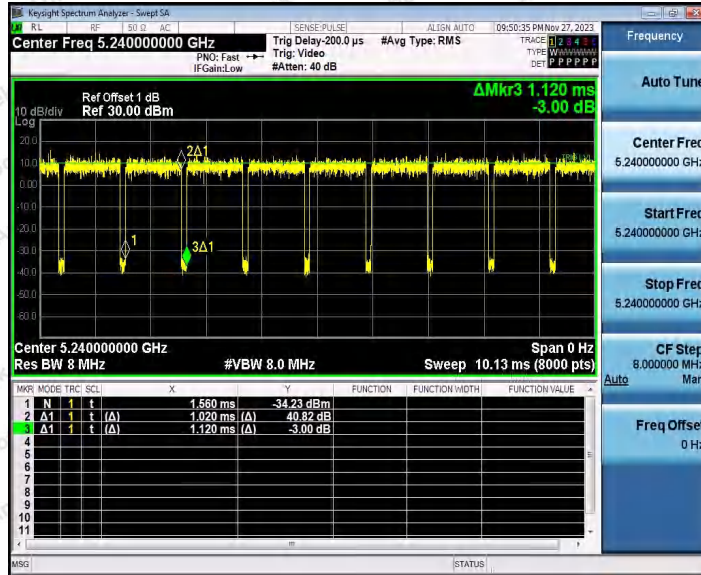

11AX20SISO_Ant1_5240

11AX20SISO_Ant1_5260

Shenzhen Anbotek Compliance Laboratory Limited

Address: 1/F., Building D, Sogood Science and Technology Park, Sanwei Community, Hangcheng Street, Bao'an District, Shenzhen, Guangdong, China.
Tel: (86) 0755-26066440 Fax: (86) 0755-26014772 Email: service@anbotek.com

Hotline: 400-003-0500
www.anbotek.com.cn