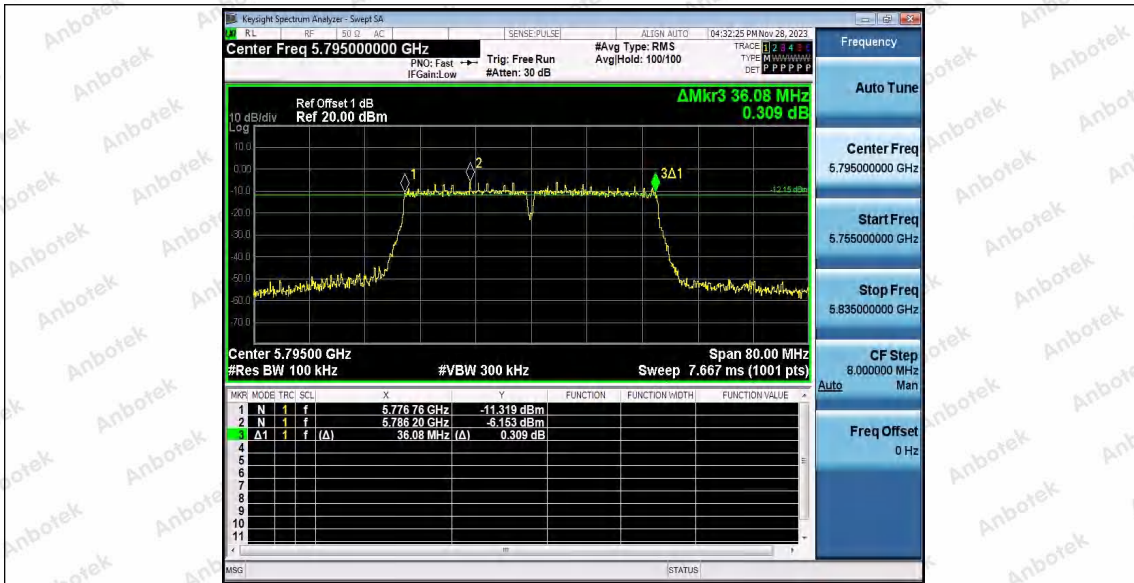

Hotline  
400-003-0500  
www.anbotek.com.cn

11AX20SISO\_Ant1\_5745

11AX20SISO\_Ant1\_5785