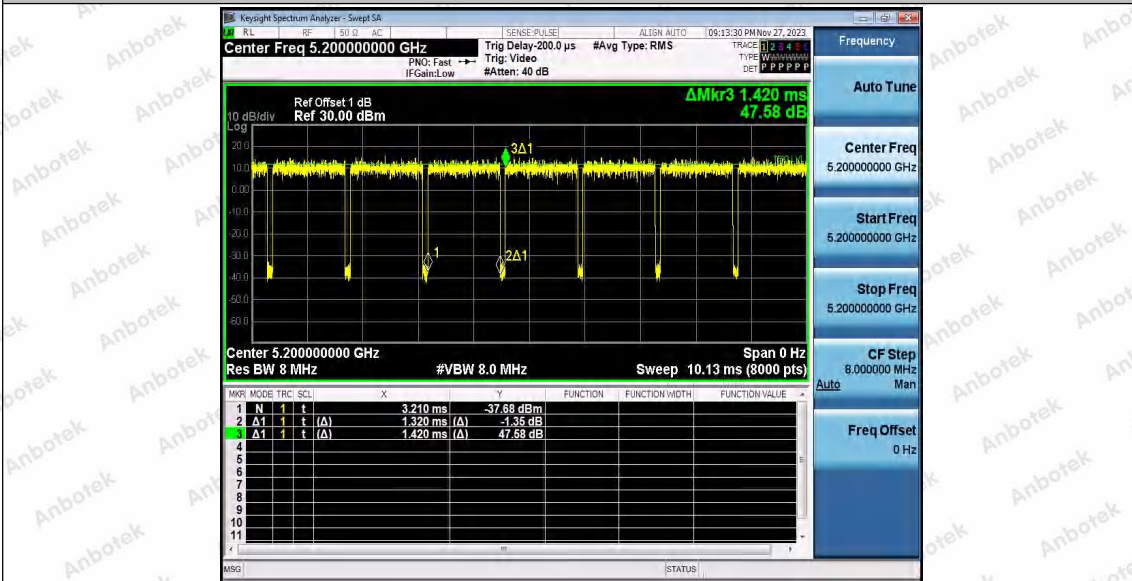

Hotline 400-003-0500  
 www.anbotek.com.cn

11AC20SISO\_Ant1\_5180

11AC20SISO\_Ant1\_5200