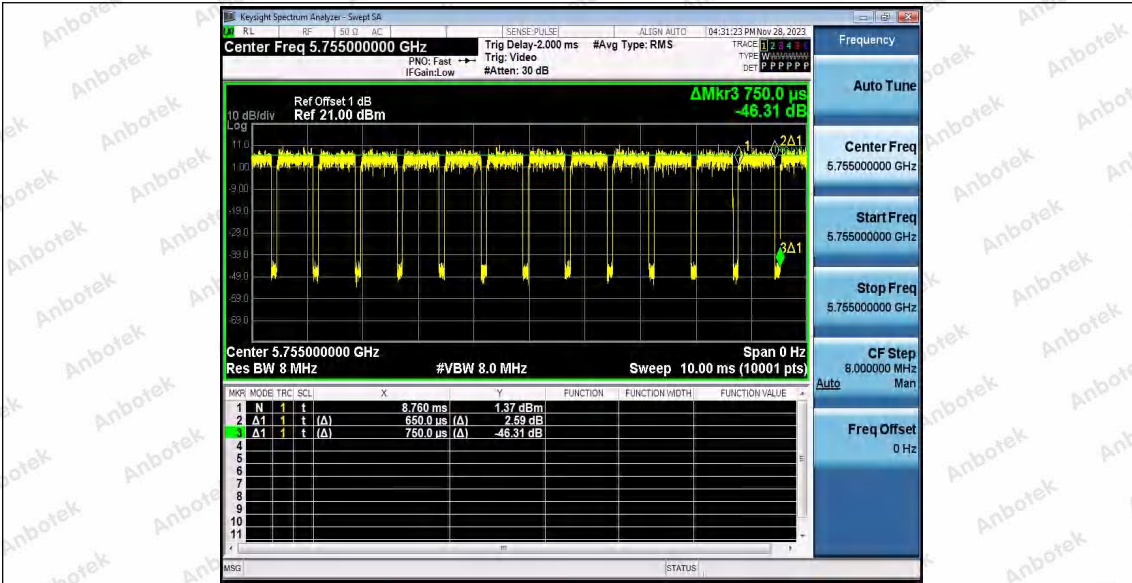

Hotline 400-003-0500  
 www.anbotek.com.cn

11AC40SISO\_Ant1\_5795

11AX20SISO\_Ant1\_5180