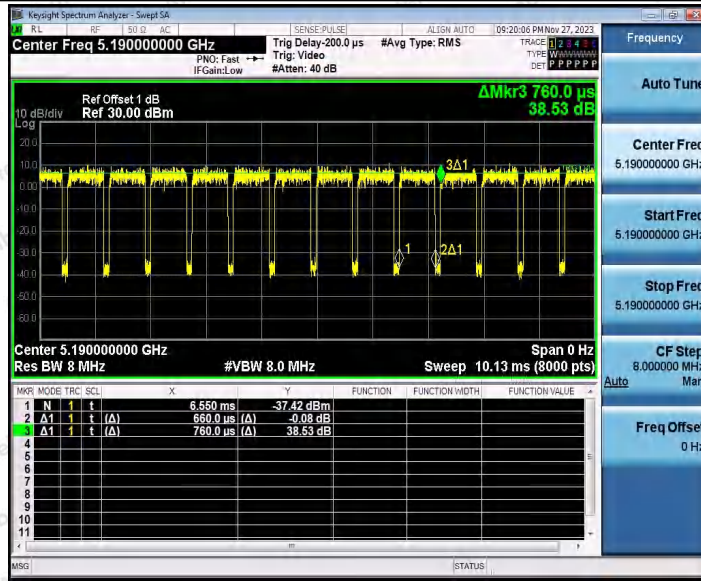

11AC40SISO_Ant1_5230