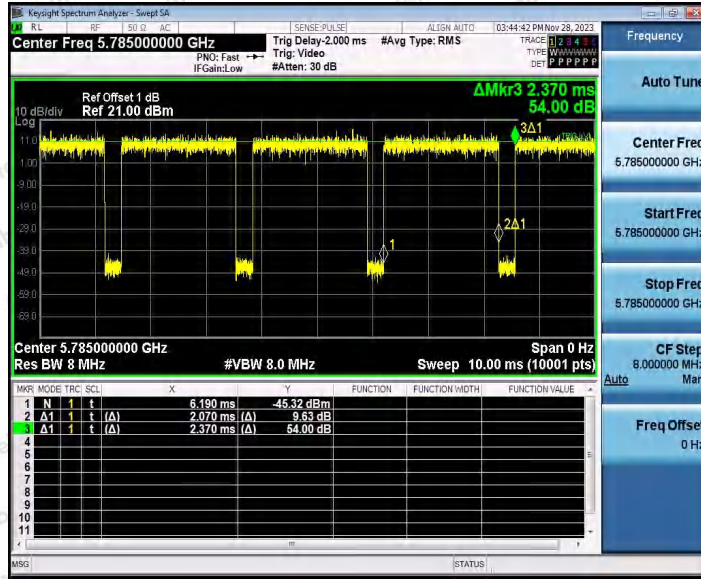

11A_Ant1_5785

11A_Ant1_5825