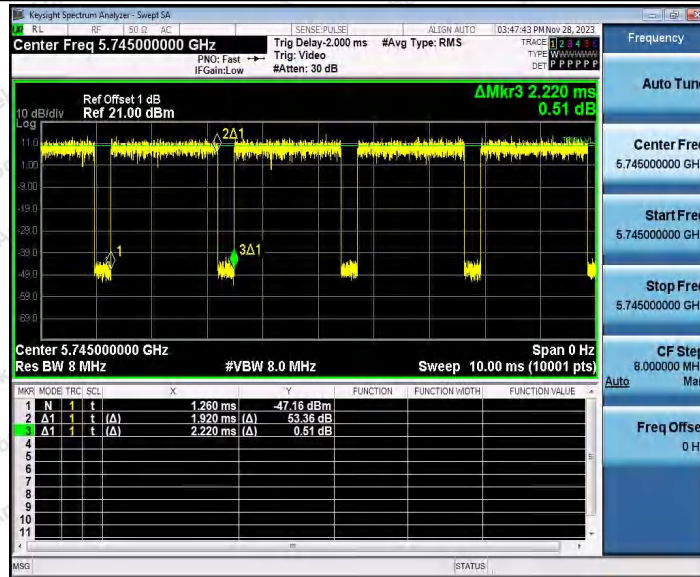

11N20SISO_Ant1_5785

Shenzhen Anbotek Compliance Laboratory Limited

Address: 1/F., Building D, Sogood Science and Technology Park, Sanwei Community, Hangcheng Street, Bao'an District, Shenzhen, Guangdong, China.
Tel: (86) 0755-26066440 Fax: (86) 0755-26014772 Email: service@anbotek.com

Hotline 400-003-0500
www.anbotek.com.cn