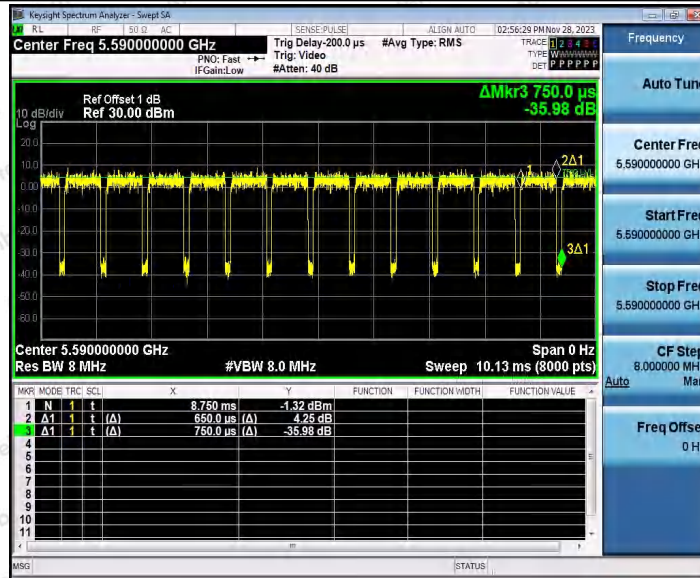

11AC40SISO_Ant1_5670