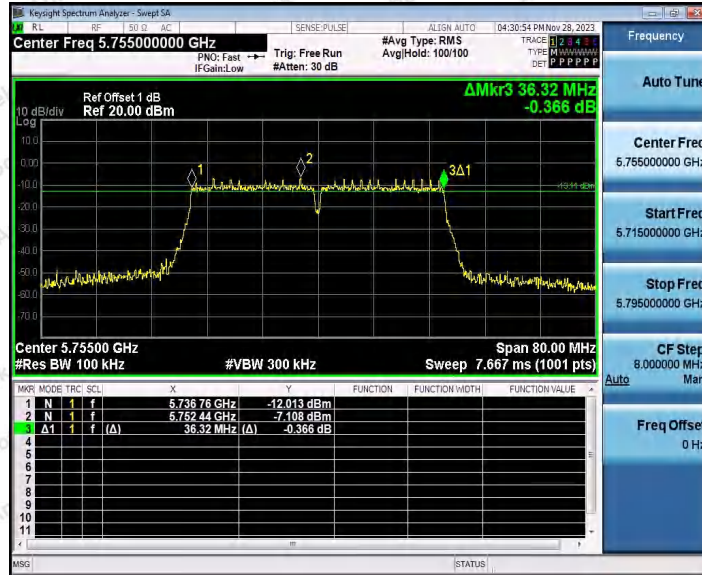

11AC40SISO_Ant1_5755

11AC40SISO_Ant1_5795

Shenzhen Anbotek Compliance Laboratory Limited

Address: 1/F., Building D, Sogood Science and Technology Park, Sanwei Community, Hangcheng Street, Bao'an District, Shenzhen, Guangdong, China.
Tel: (86) 0755-26066440 Fax: (86) 0755-26014772 Email: service@anbotek.com

Hotline
400-003-0500
www.anbotek.com.cn