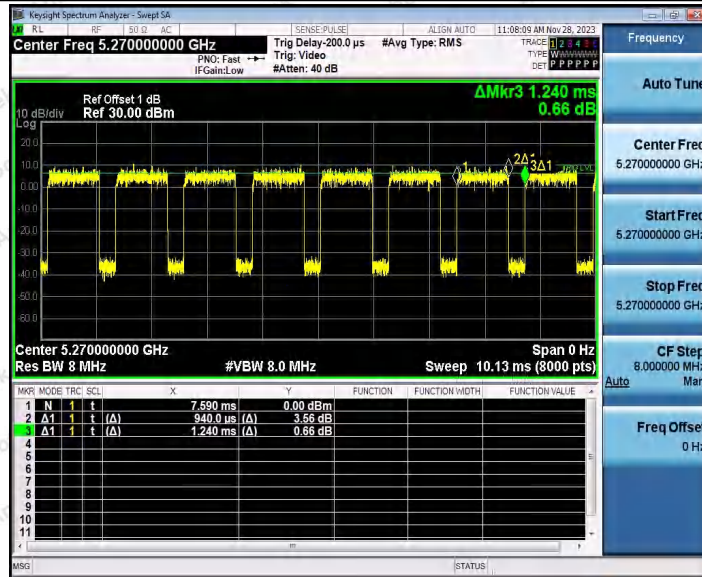

11N40SISO_Ant1_5310

Shenzhen Anbotek Compliance Laboratory Limited

Address: 1/F., Building D, Sogood Science and Technology Park, Sanwei Community, Hangcheng Street, Bao'an District, Shenzhen, Guangdong, China.
Tel: (86) 0755-26066440 Fax: (86) 0755-26014772 Email: service@anbotek.com

Hotline 400-003-0500
www.anbotek.com.cn