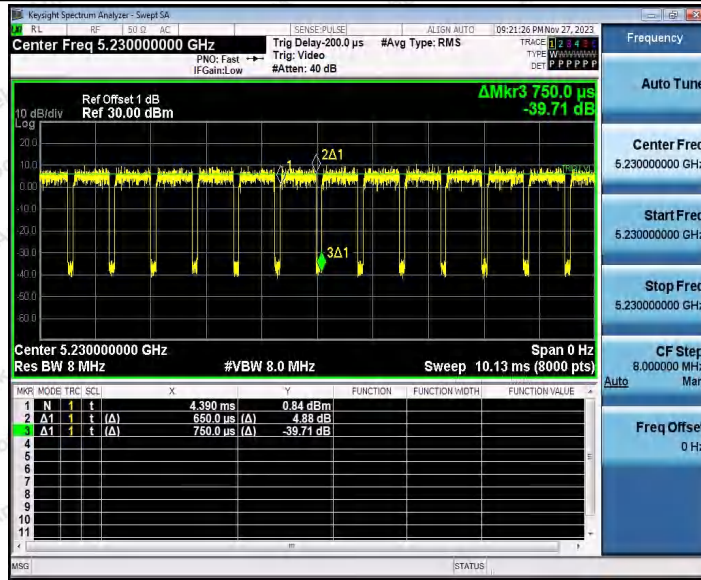

11AC40SISO_Ant1_5270

Shenzhen Anbotek Compliance Laboratory Limited

Address: 1/F., Building D, Sogood Science and Technology Park, Sanwei Community, Hangcheng Street, Bao'an District, Shenzhen, Guangdong, China.
Tel: (86) 0755-26066440 Fax: (86) 0755-26014772 Email: service@anbotek.com

Hotline 400-003-0500
www.anbotek.com.cn