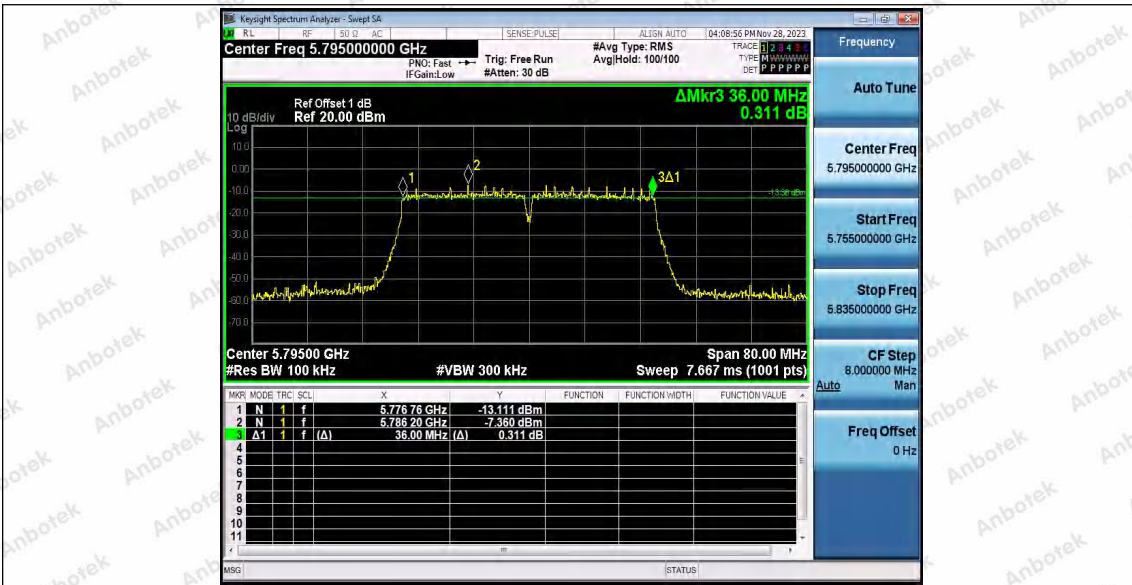

Hotline  
400-003-0500  
www.anbotek.com.cn

11AC20SISO\_Ant1\_5745

11AC20SISO\_Ant1\_5785