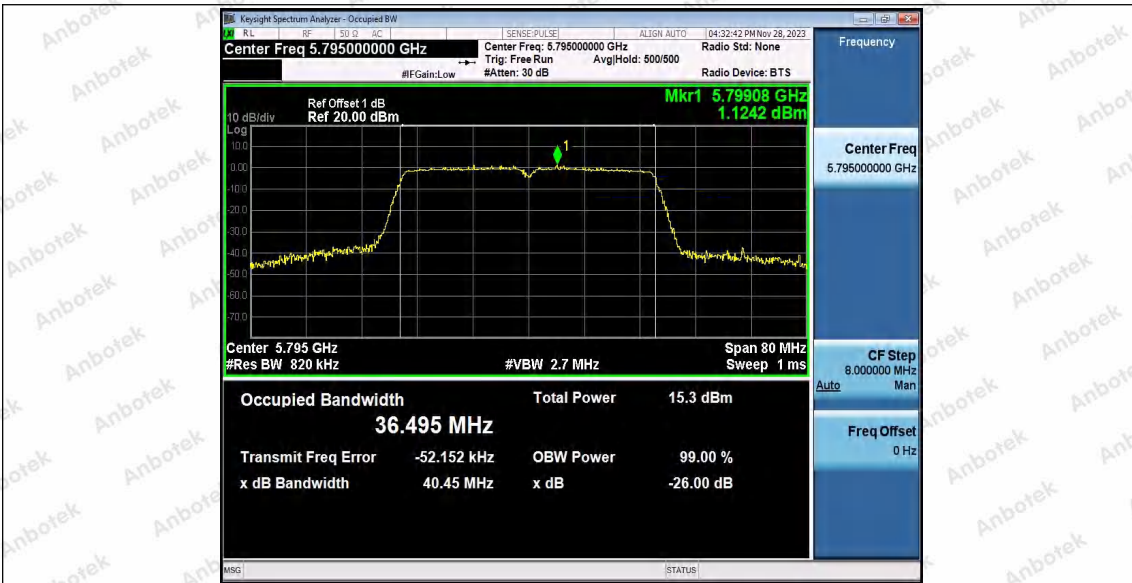

Shenzhen Anbotek Compliance Laboratory Limited

Address: 1/F., Building D, Sogood Science and Technology Park, Sanwei Community, Hangcheng Street, Bao'an District, Shenzhen, Guangdong, China.
Tel: (86) 0755-26066440 Fax: (86) 0755-26014772 Email: service@anbotek.com

Hotline 400-003-0500
www.anbotek.com.cn