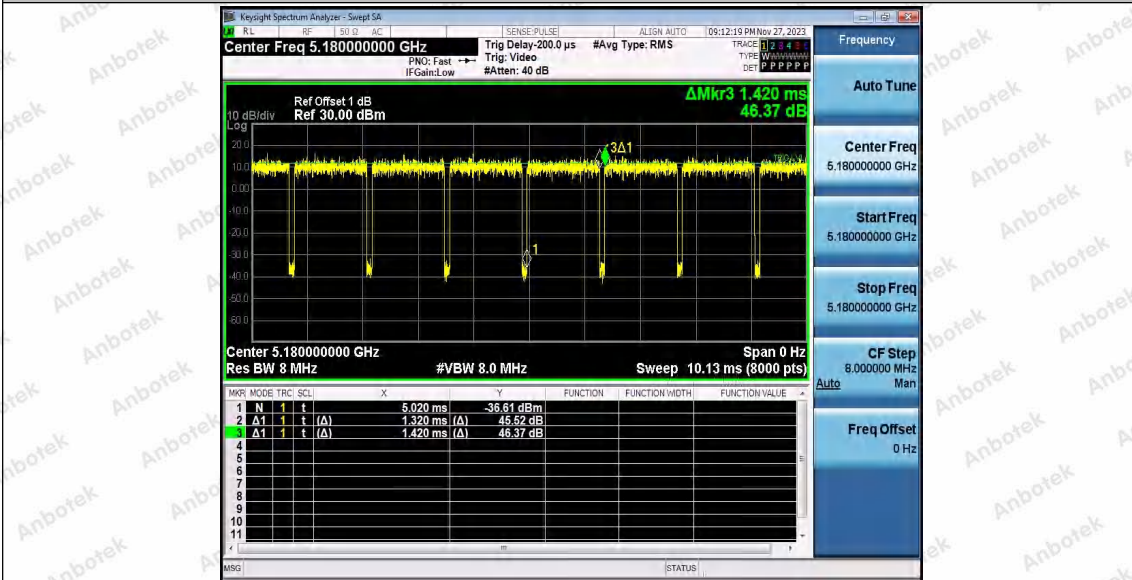

Hotline 400-003-0500  
 www.anbotek.com.cn

11AC20SISO\_Ant1\_5180

11AC20SISO\_Ant1\_5200