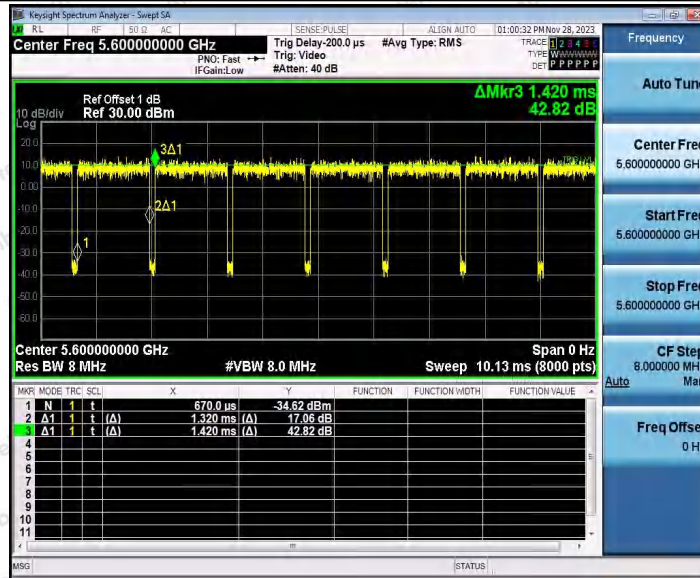

11AC20SISO_Ant1_5700