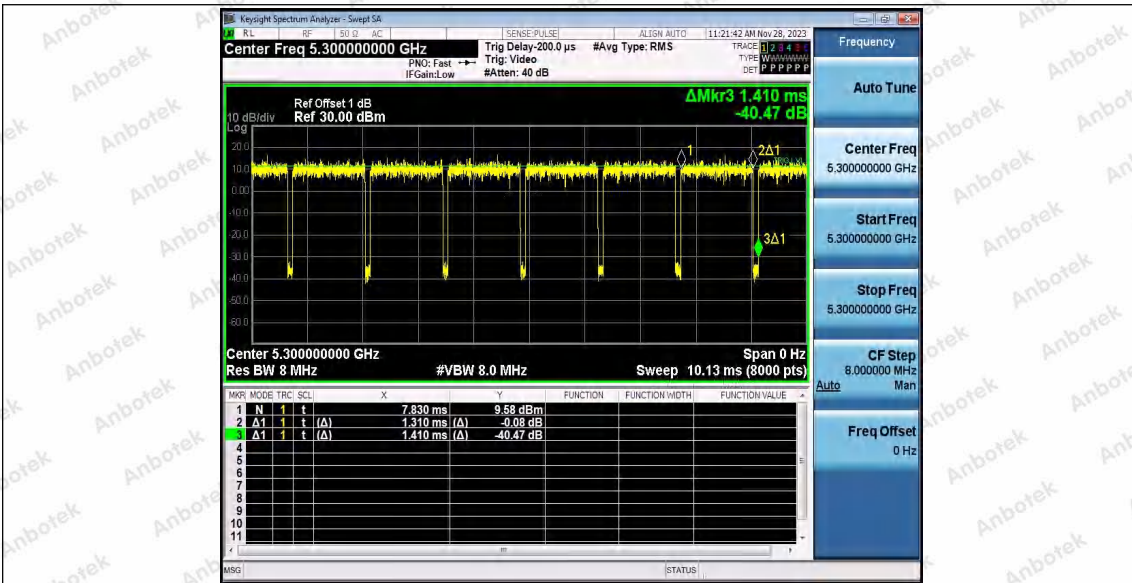

11AC20SISO_Ant1_5320