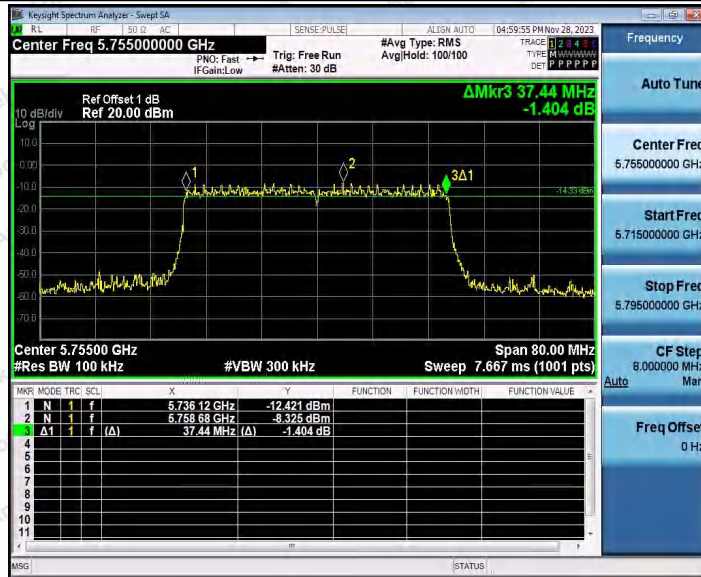

11AX40SISO_Ant1_5755

11AX40SISO_Ant1_5795

Shenzhen Anbotek Compliance Laboratory Limited

Address: 1/F., Building D, Sogood Science and Technology Park, Sanwei Community, Hangcheng Street, Bao'an District, Shenzhen, Guangdong, China.
Tel: (86) 0755-26066440 Fax: (86) 0755-26014772 Email: service@anbotek.com

Hotline 400-003-0500
www.anbotek.com.cn