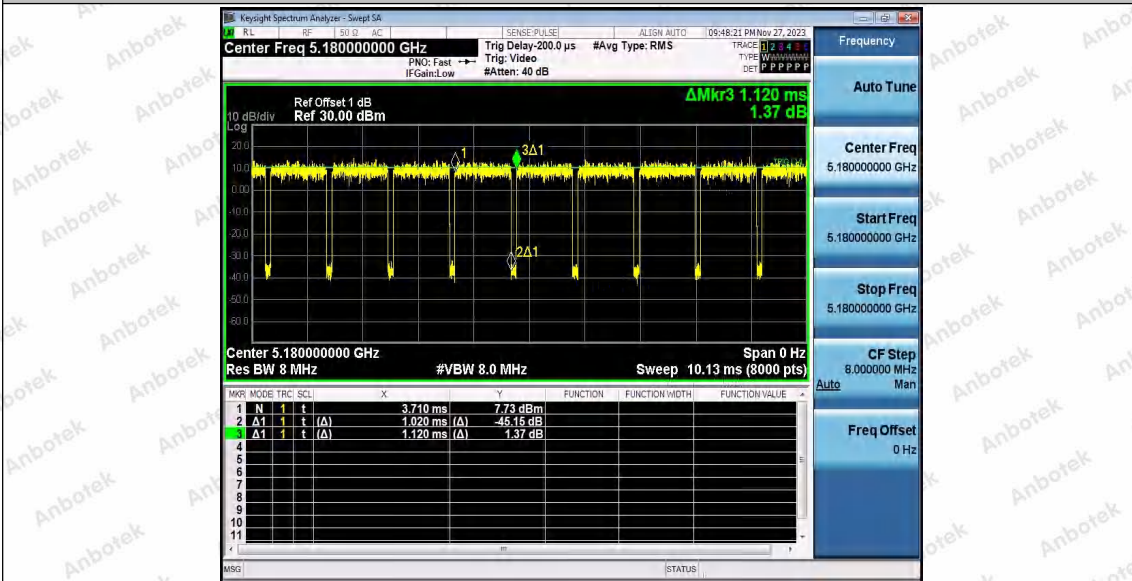

Hotline 400-003-0500  
 www.anbotek.com.cn

11AC40SISO\_Ant1\_5795

11AX20SISO\_Ant1\_5180