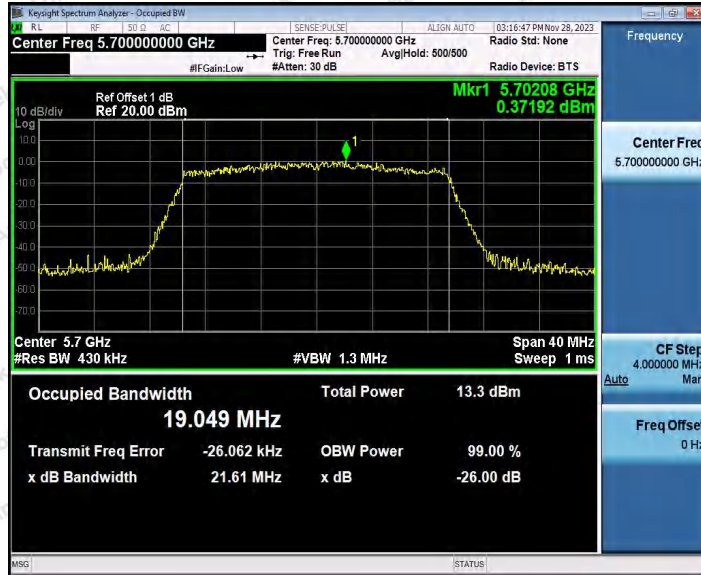

11AX20SISO_Ant1_5700

11AX20SISO_Ant1_5745

Shenzhen Anbotek Compliance Laboratory Limited

Address: 1/F., Building D, Sogood Science and Technology Park, Sanwei Community, Hangcheng Street, Bao'an District, Shenzhen, Guangdong, China.
Tel: (86) 0755-26066440 Fax: (86) 0755-26014772 Email: service@anbotek.com

Hotline: 400-003-0500
www.anbotek.com.cn