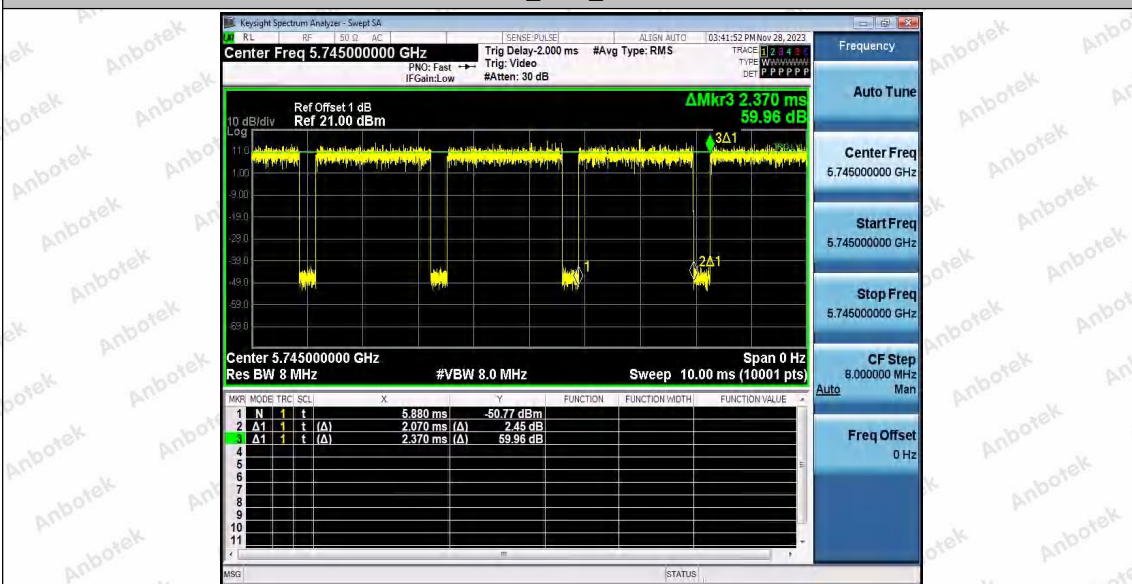

Hotline 400-003-0500  
 www.anbotek.com.cn

11A\_Ant1\_5700

11A\_Ant1\_5745