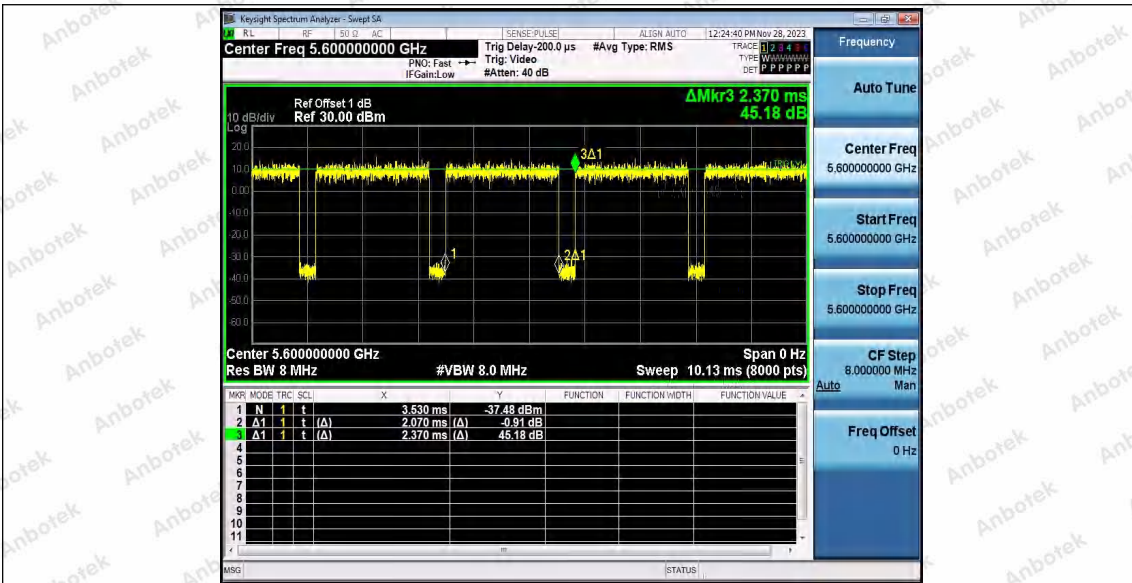

11A_Ant1_5700