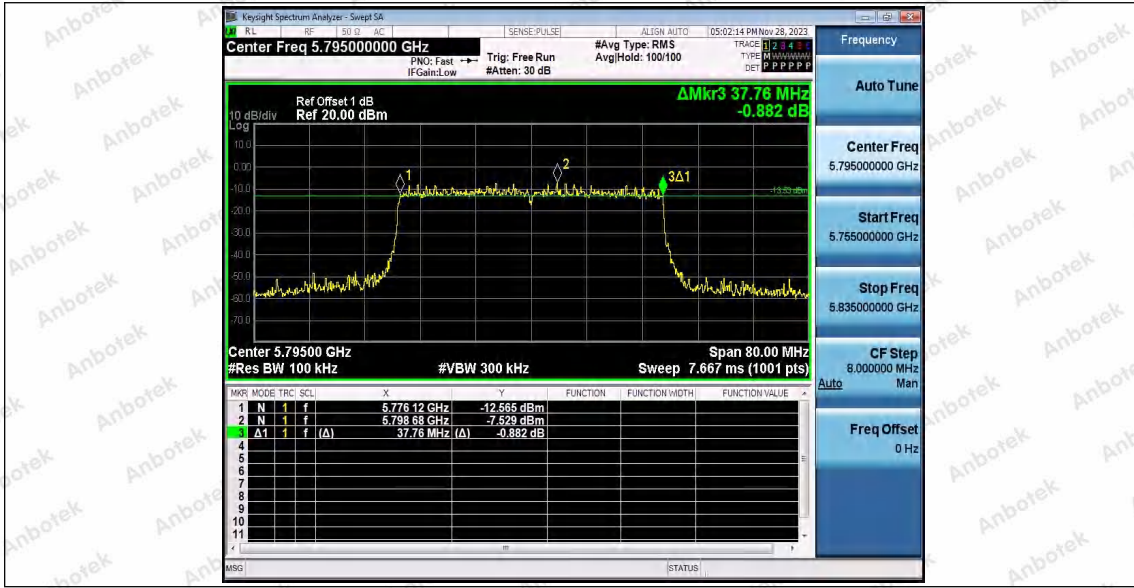

Shenzhen Anbotek Compliance Laboratory Limited

Address: 1/F., Building D, Sogood Science and Technology Park, Sanwei Community, Hangcheng Street, Bao'an District, Shenzhen, Guangdong, China.
Tel: (86) 0755-26066440 Fax: (86) 0755-26014772 Email: service@anbotek.com

Hotline
400-003-0500
www.anbotek.com.cn