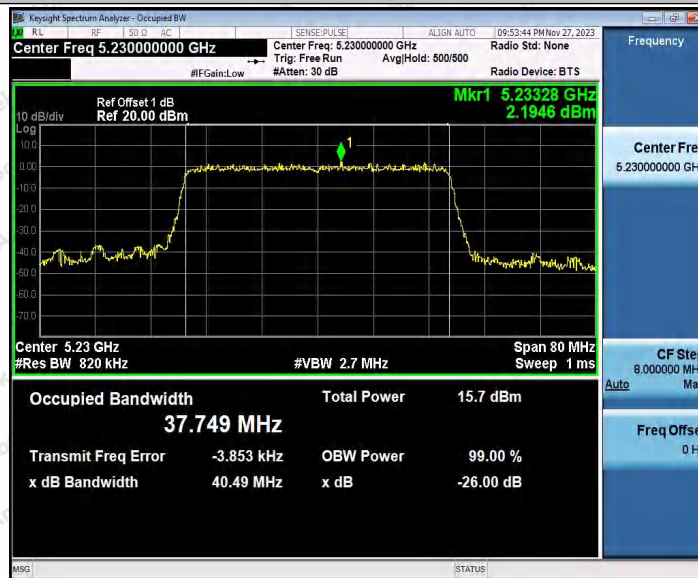

11AX40SISO_Ant1_5230

11AX40SISO_Ant1_5270

Shenzhen Anbotek Compliance Laboratory Limited

Address: 1/F., Building D, Sogood Science and Technology Park, Sanwei Community, Hangcheng Street, Bao'an District, Shenzhen, Guangdong, China.
Tel: (86) 0755-26066440 Fax: (86) 0755-26014772 Email: service@anbotek.com

Hotline
400-003-0500
www.anbotek.com.cn