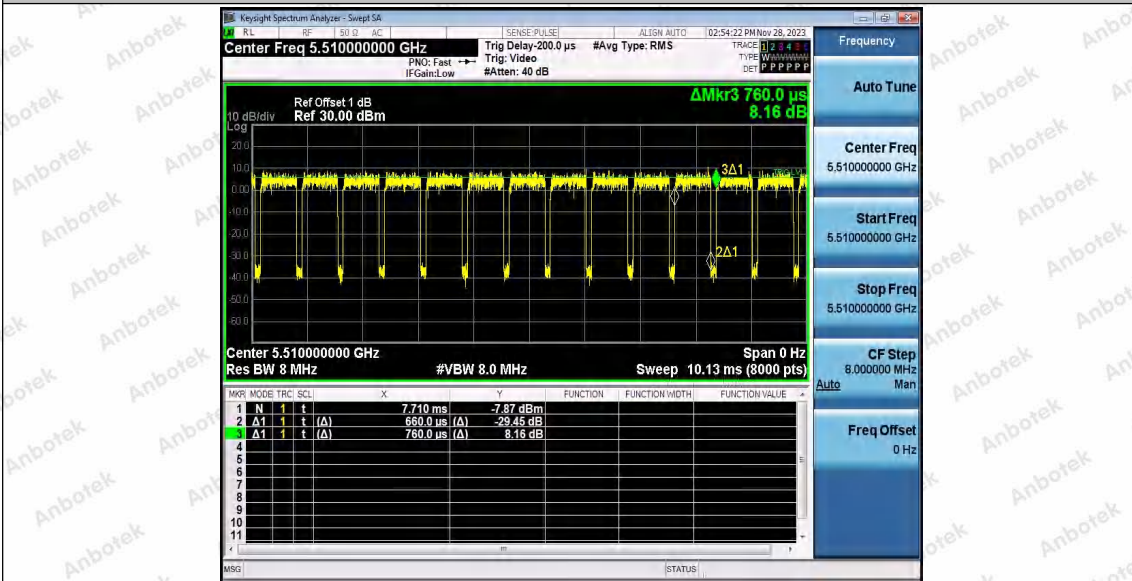

Hotline 400-003-0500  
www.anbotek.com.cn

11AC40SISO\_Ant1\_5310

11AC40SISO\_Ant1\_5510