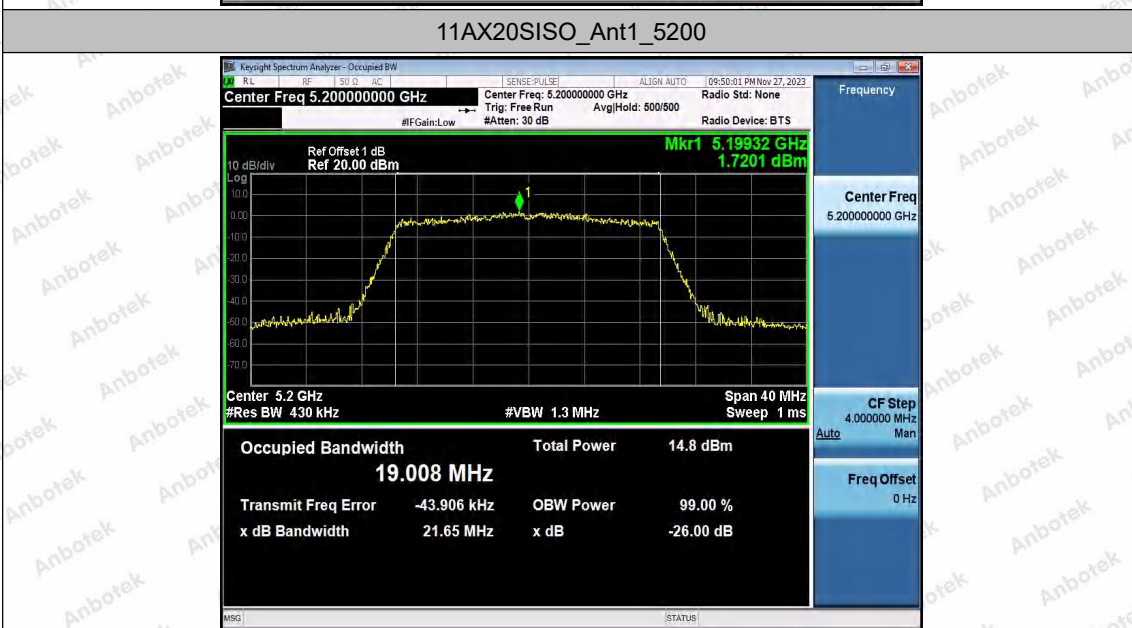

Shenzhen Anbotek Compliance Laboratory Limited

Address: 1/F., Building D, Sogood Science and Technology Park, Sanwei Community, Hangcheng Street, Bao'an District, Shenzhen, Guangdong, China.
Tel: (86) 0755-26066440 Fax: (86) 0755-26014772 Email: service@anbotek.com

Hotline 400-003-0500
www.anbotek.com.cn