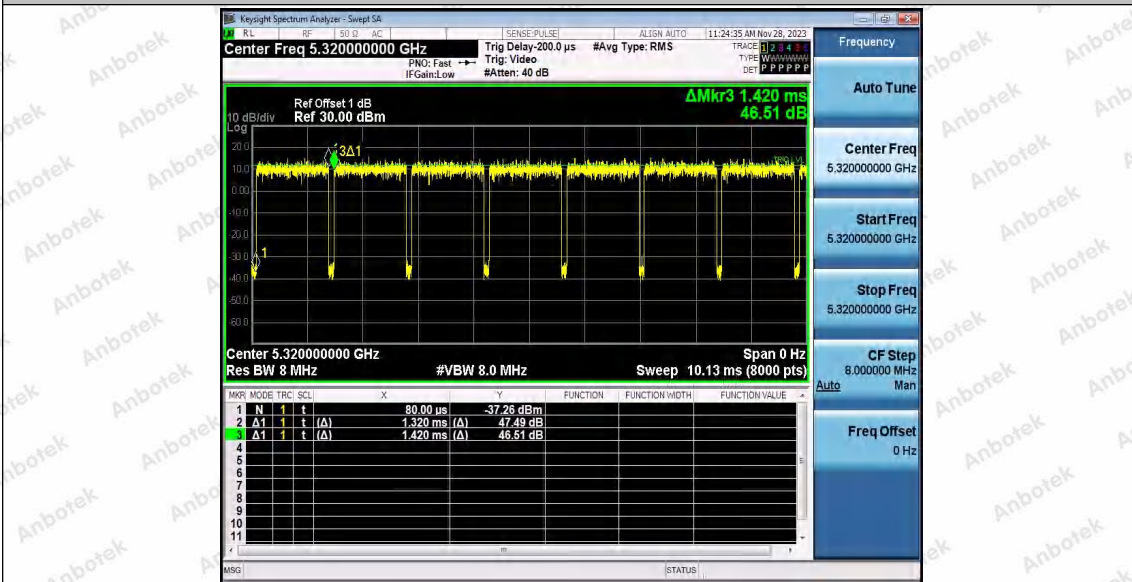

11AC20SISO_Ant1_5500