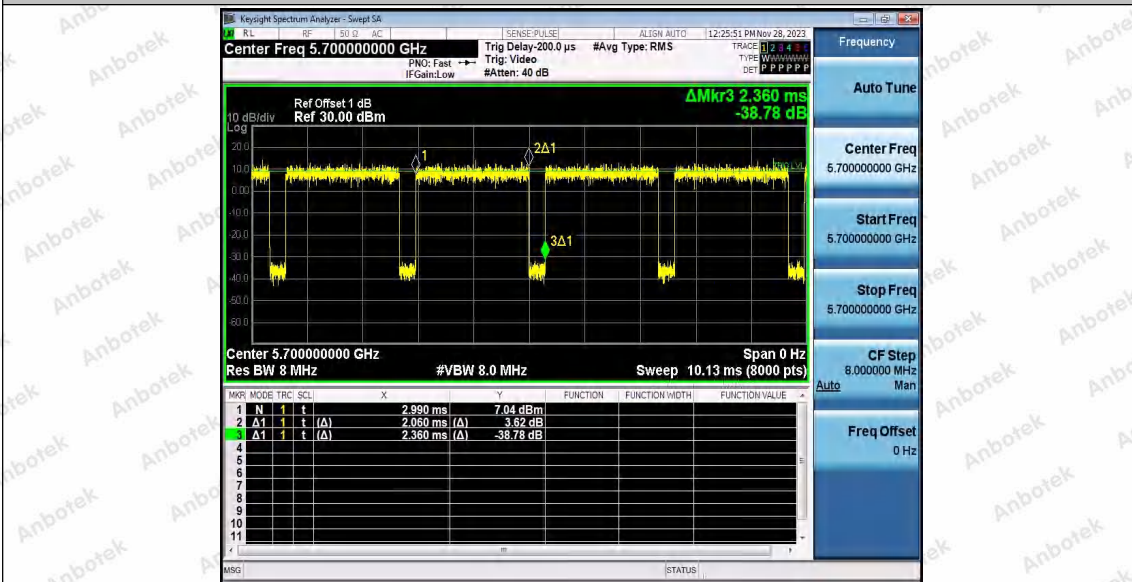

11A_Ant1_5745