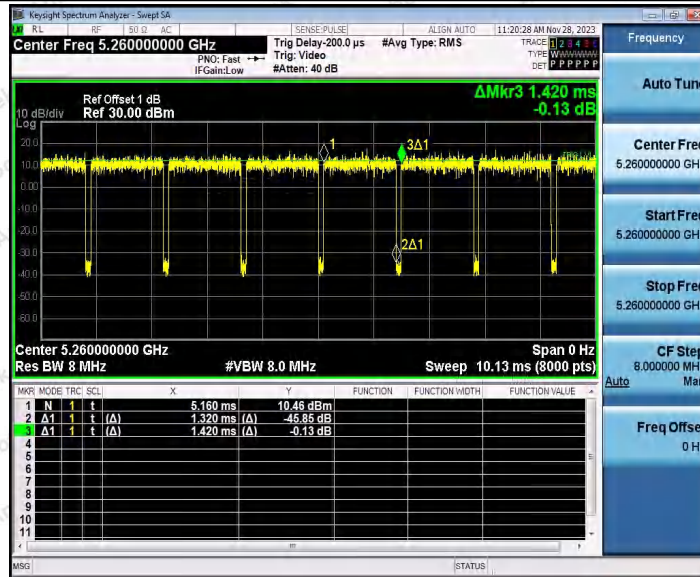

Hotline: 400-003-0500  
 www.anbotek.com.cn

11AC20SISO\_Ant1\_5240

11AC20SISO\_Ant1\_5260

11AC20SISO\_Ant1\_5300