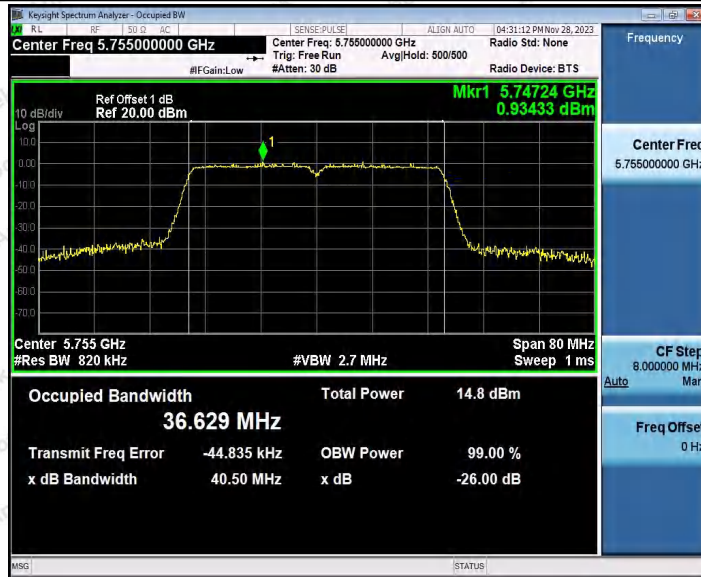

11AC40SISO_Ant1_5755

11AC40SISO_Ant1_5795

Shenzhen Anbotek Compliance Laboratory Limited

Address: 1/F., Building D, Sogood Science and Technology Park, Sanwei Community, Hangcheng Street, Bao'an District, Shenzhen, Guangdong, China.
Tel: (86) 0755-26066440 Fax: (86) 0755-26014772 Email: service@anbotek.com

Hotline 400-003-0500
www.anbotek.com.cn