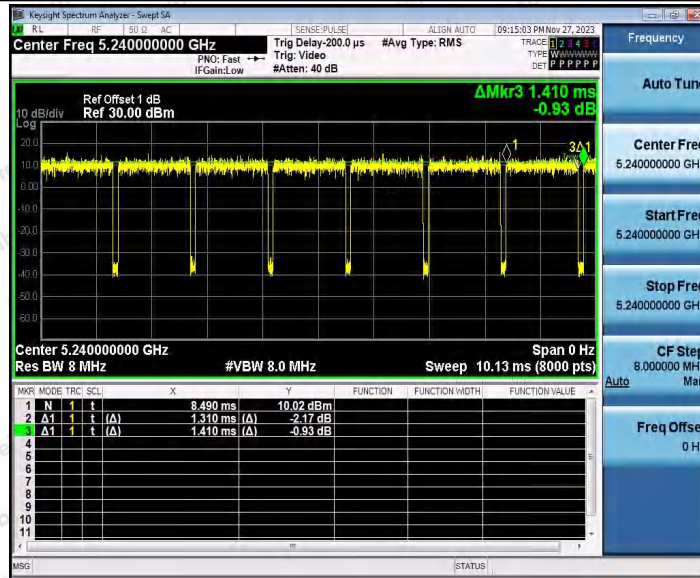

Hotline: 400-003-0500  
 www.anbotek.com.cn

11AC20SISO\_Ant1\_5240

11AC20SISO\_Ant1\_5260

11AC20SISO\_Ant1\_5300