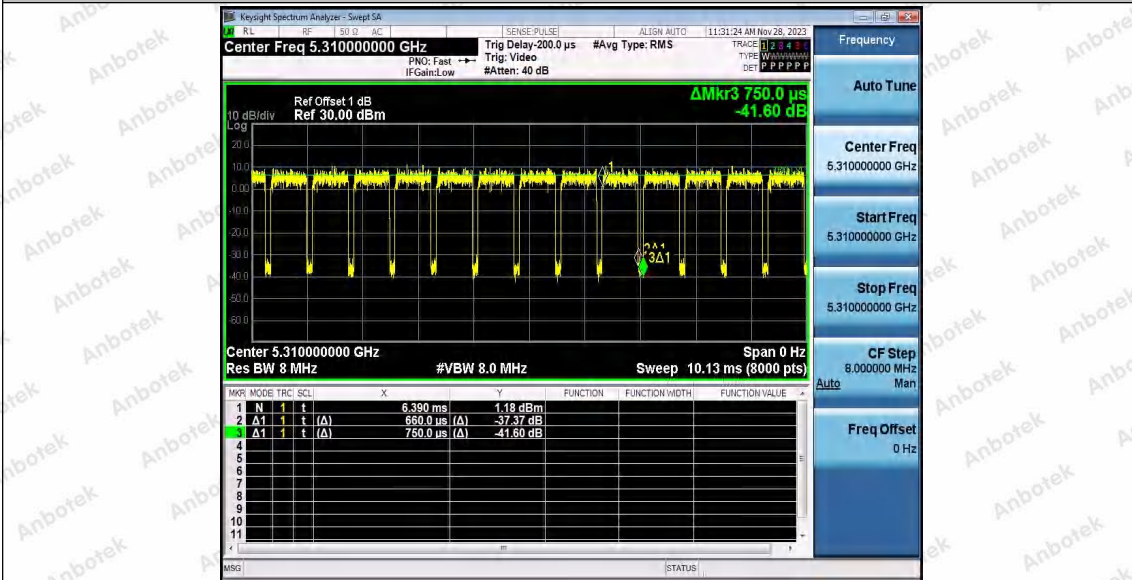

Hotline 400-003-0500  
www.anbotek.com.cn

11AC40SISO\_Ant1\_5310

11AC40SISO\_Ant1\_5510