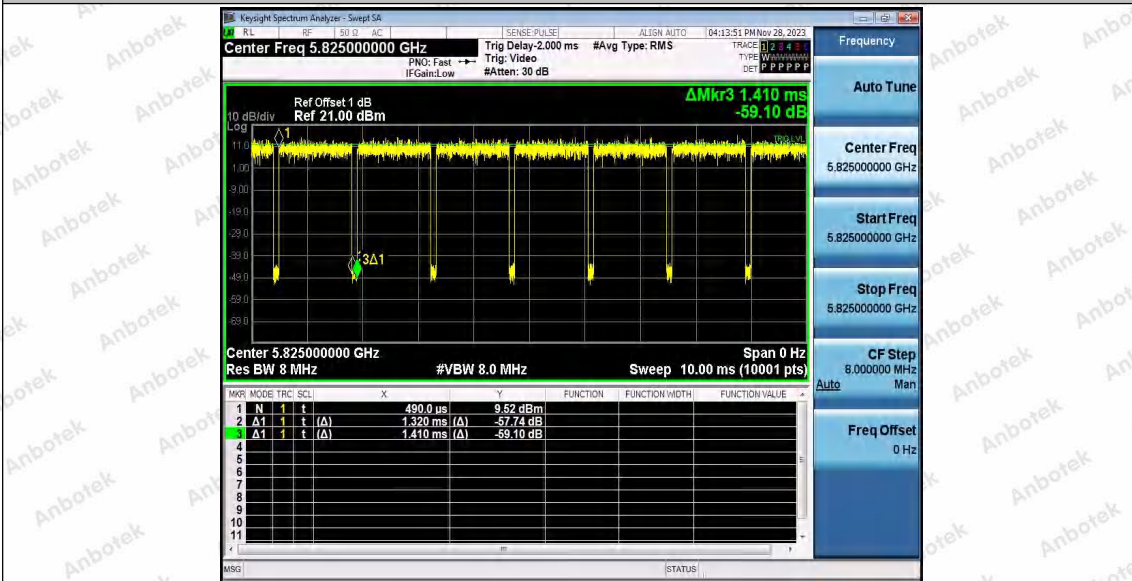

Hotline 400-003-0500  
 www.anbotek.com.cn

11AC20SISO\_Ant1\_5785

11AC20SISO\_Ant1\_5825