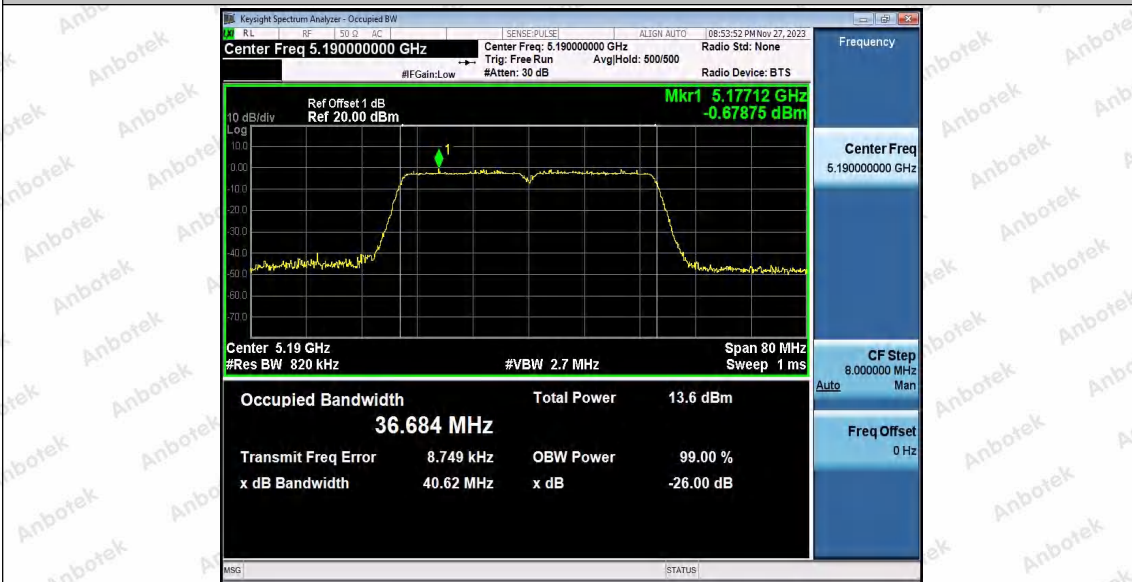

11N40SISO_Ant1_5190

11N40SISO_Ant1_5230