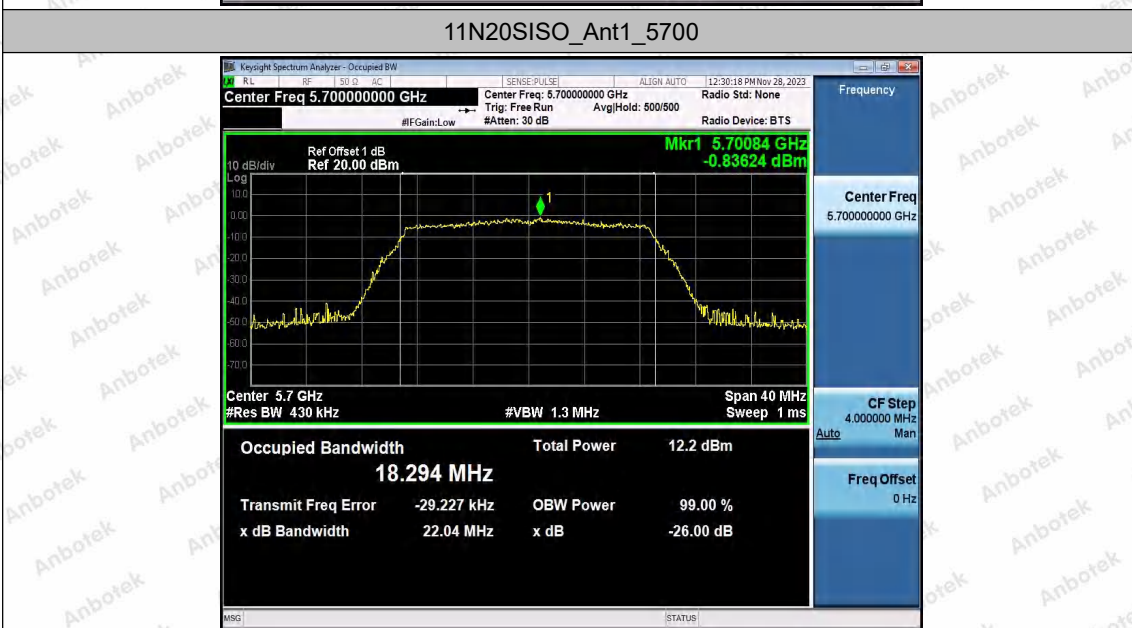

Shenzhen Anbotek Compliance Laboratory Limited

Address: 1/F., Building D, Sogood Science and Technology Park, Sanwei Community, Hangcheng Street, Bao'an District, Shenzhen, Guangdong, China.
Tel: (86) 0755-26066440 Fax: (86) 0755-26014772 Email: service@anbotek.com

Hotline
400-003-0500
www.anbotek.com.cn