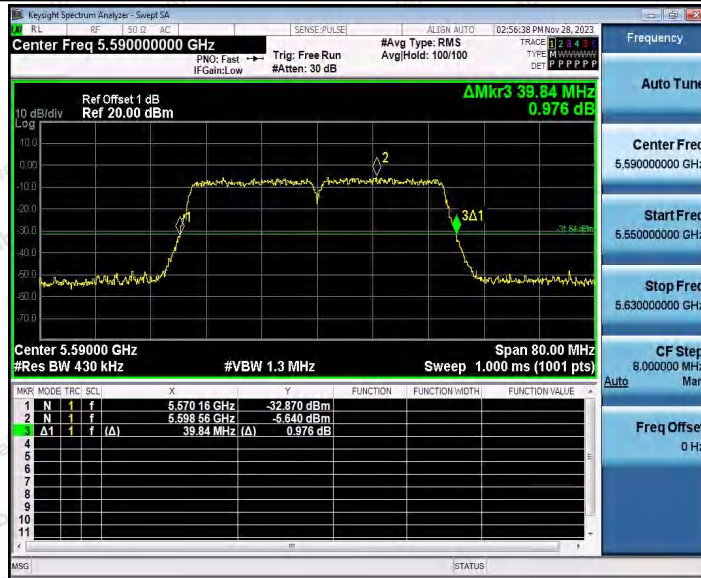

11AC40SISO_Ant1_5590