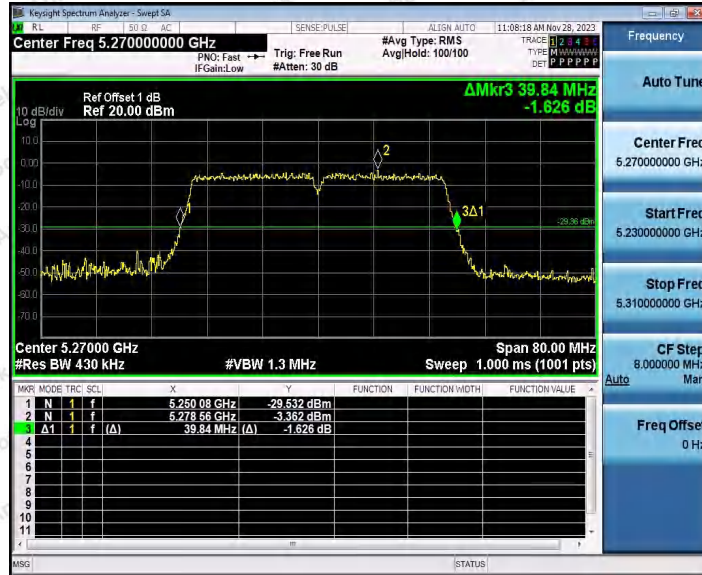

11N40SISO_Ant1_5270

11N40SISO_Ant1_5310

Shenzhen Anbotek Compliance Laboratory Limited

Address: 1/F., Building D, Sogood Science and Technology Park, Sanwei Community, Hangcheng Street, Bao'an District, Shenzhen, Guangdong, China.
Tel: (86) 0755-26066440 Fax: (86) 0755-26014772 Email: service@anbotek.com

Hotline
400-003-0500
www.anbotek.com.cn