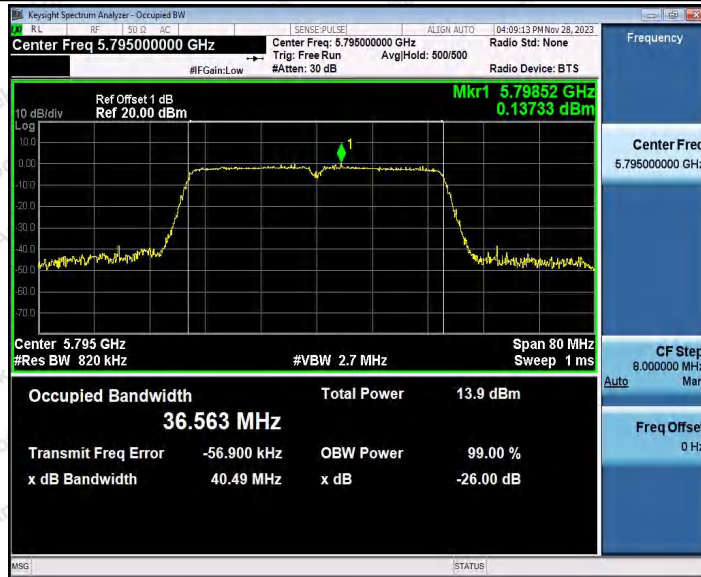

11N40SISO_Ant1_5795

11AC20SISO_Ant1_5180

Shenzhen Anbotek Compliance Laboratory Limited

Address: 1/F., Building D, Sogood Science and Technology Park, Sanwei Community, Hangcheng Street, Bao'an District, Shenzhen, Guangdong, China.
Tel: (86) 0755-26066440 Fax: (86) 0755-26014772 Email: service@anbotek.com

Hotline: 400-003-0500
www.anbotek.com.cn