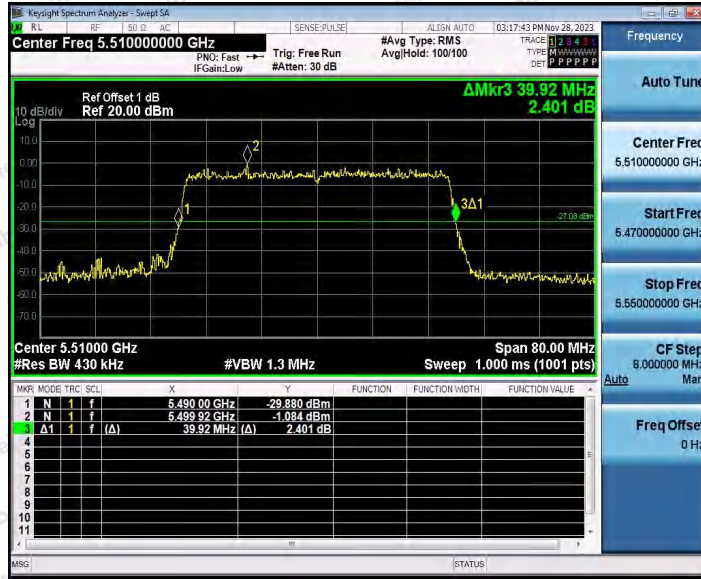

11AX40SISO_Ant1_5510