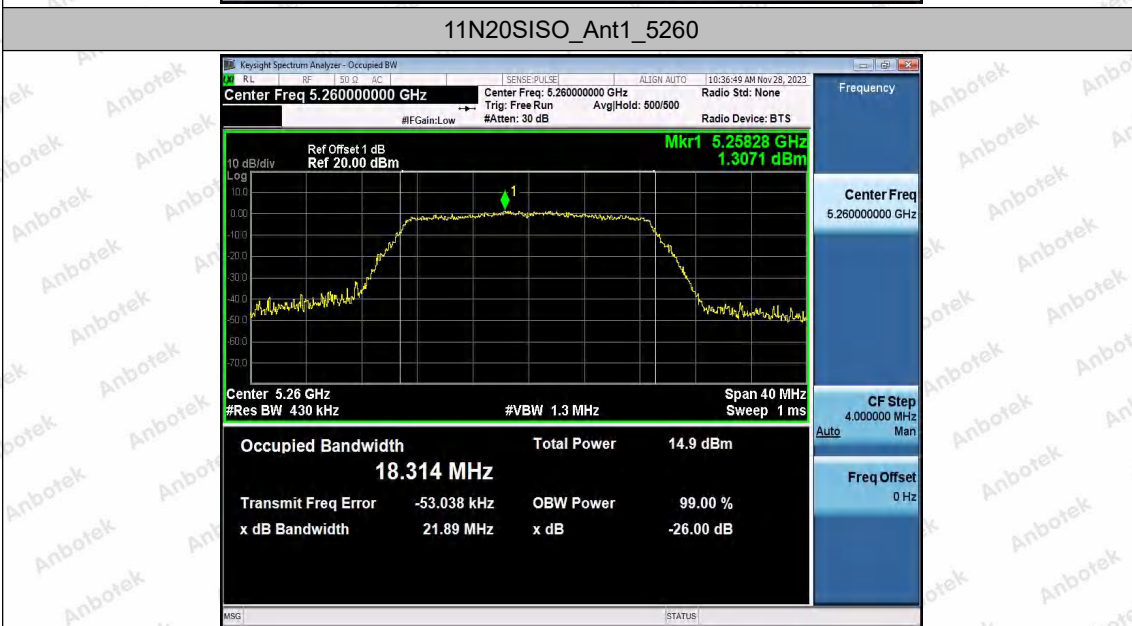

Shenzhen Anbotek Compliance Laboratory Limited

Address: 1/F., Building D, Sogood Science and Technology Park, Sanwei Community, Hangcheng Street, Bao'an District, Shenzhen, Guangdong, China.
Tel: (86) 0755-26066440 Fax: (86) 0755-26014772 Email: service@anbotek.com

Hotline: 400-003-0500
www.anbotek.com.cn