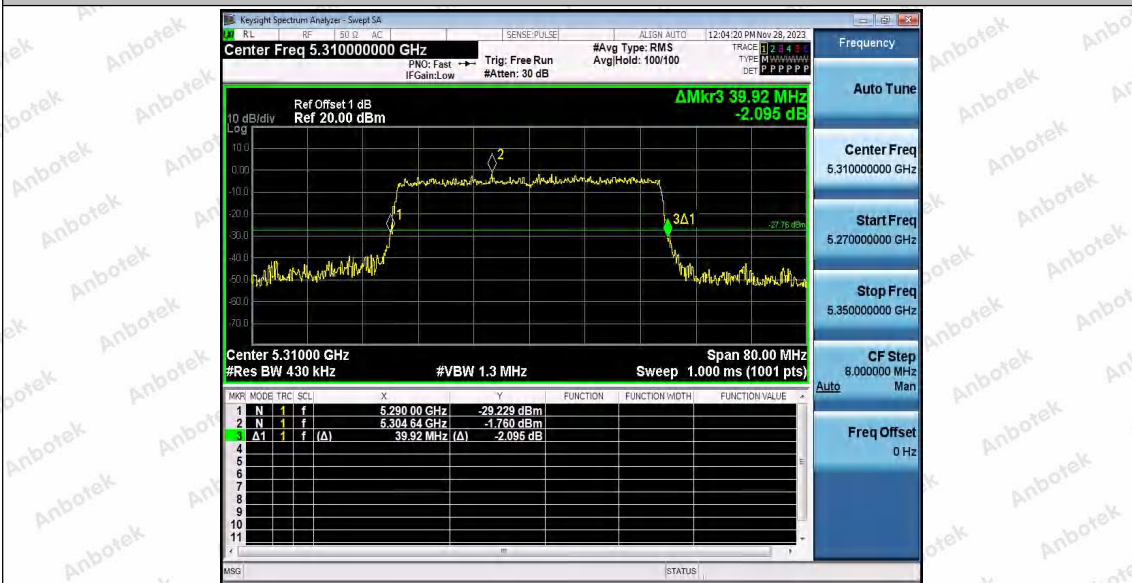

11AX40SISO_Ant1_5310

Shenzhen Anbotek Compliance Laboratory Limited

Address: 1/F., Building D, Sogood Science and Technology Park, Sanwei Community, Hangcheng Street, Bao'an District, Shenzhen, Guangdong, China.
Tel: (86) 0755-26066440 Fax: (86) 0755-26014772 Email: service@anbotek.com

Hotline
400-003-0500
www.anbotek.com.cn