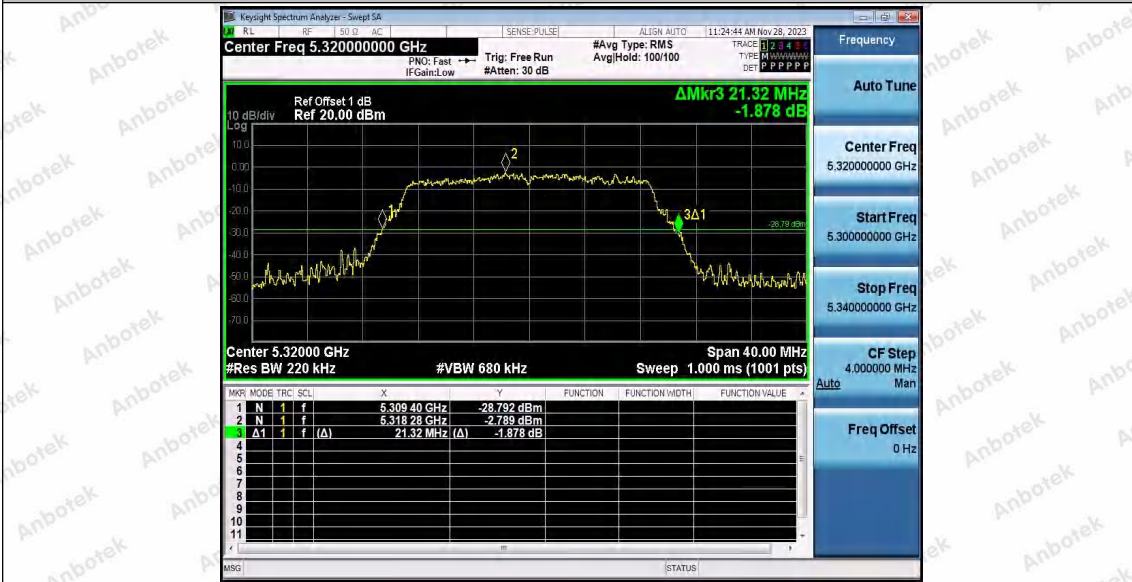

11AC20SISO_Ant1_5320