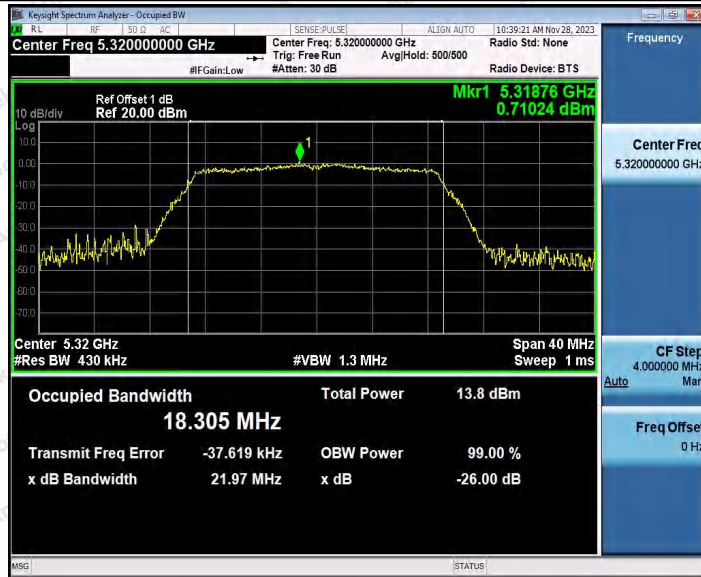

11N20SISO_Ant1_5320

11N20SISO_Ant1_5500

Shenzhen Anbotek Compliance Laboratory Limited

Address: 1/F., Building D, Sogood Science and Technology Park, Sanwei Community, Hangcheng Street, Bao'an District, Shenzhen, Guangdong, China.
Tel: (86) 0755-26066440 Fax: (86) 0755-26014772 Email: service@anbotek.com

Hotline 400-003-0500
www.anbotek.com.cn