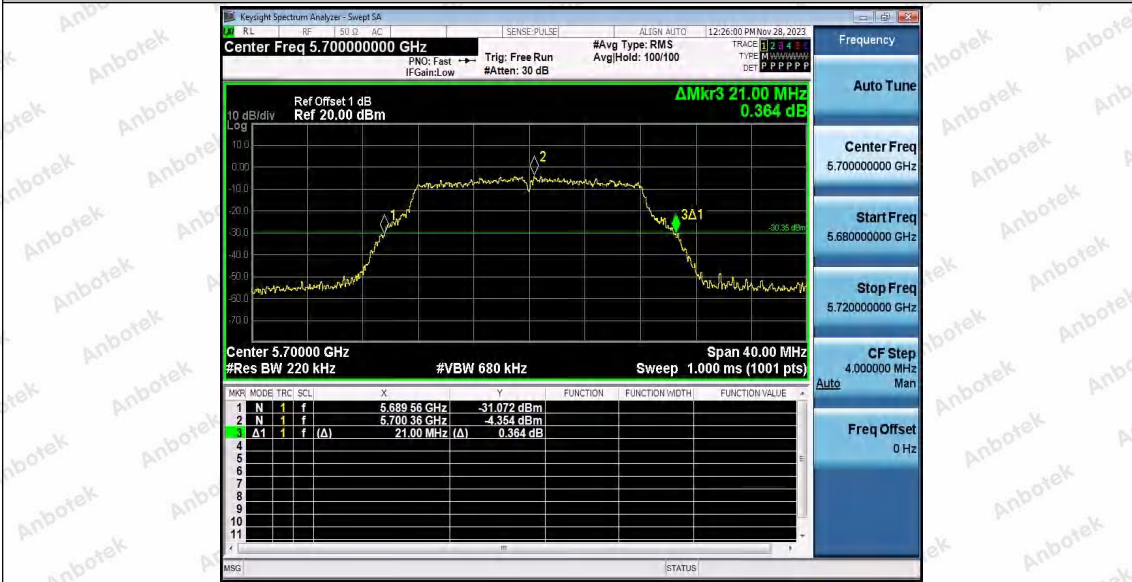

11A_Ant1_5745