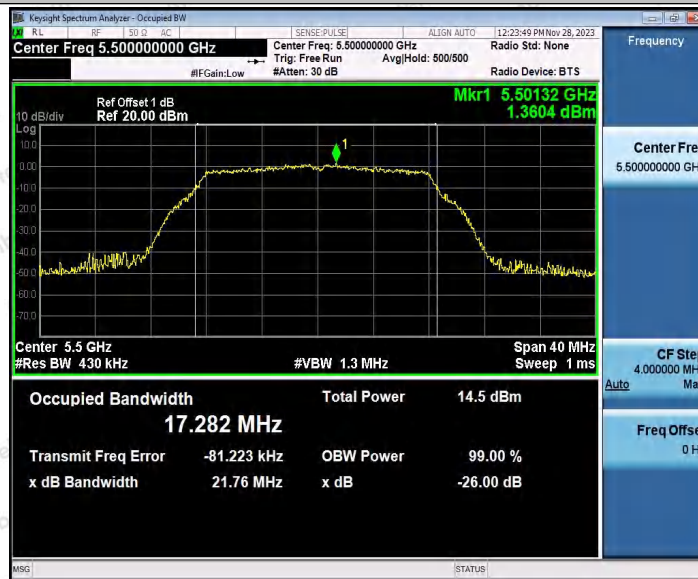

11A_Ant1_5500

11A_Ant1_5600