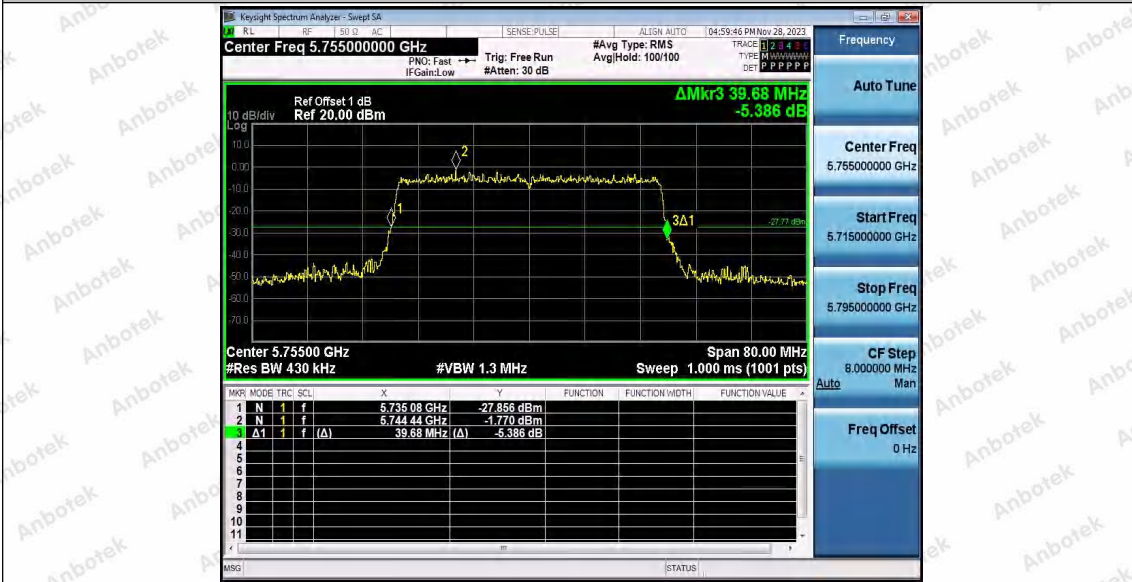

11AX40SISO_Ant1_5755

11AX40SISO_Ant1_5795