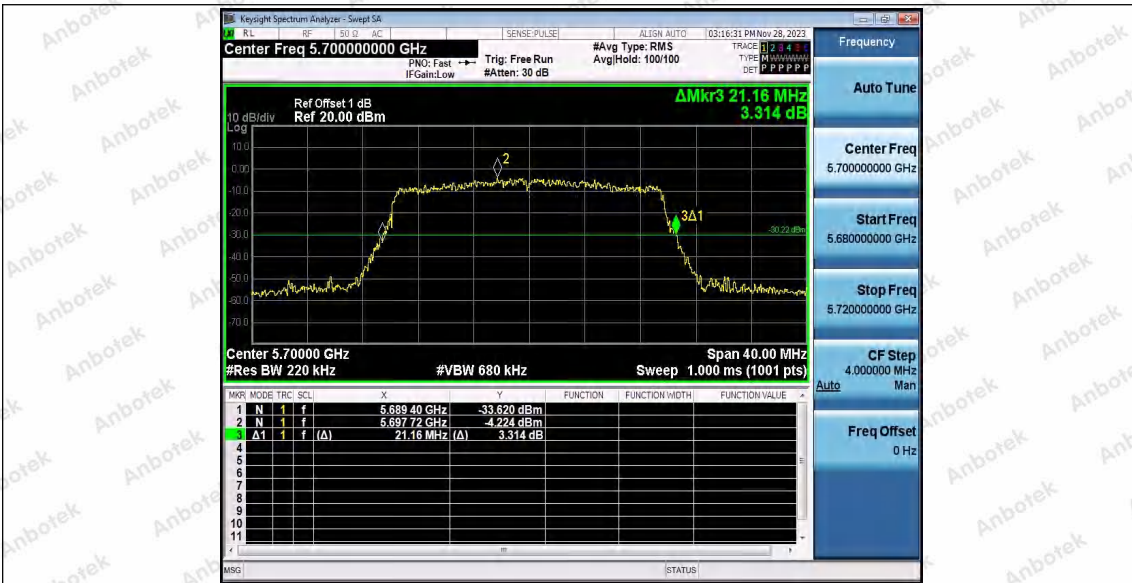

11AX20SISO_Ant1_5745