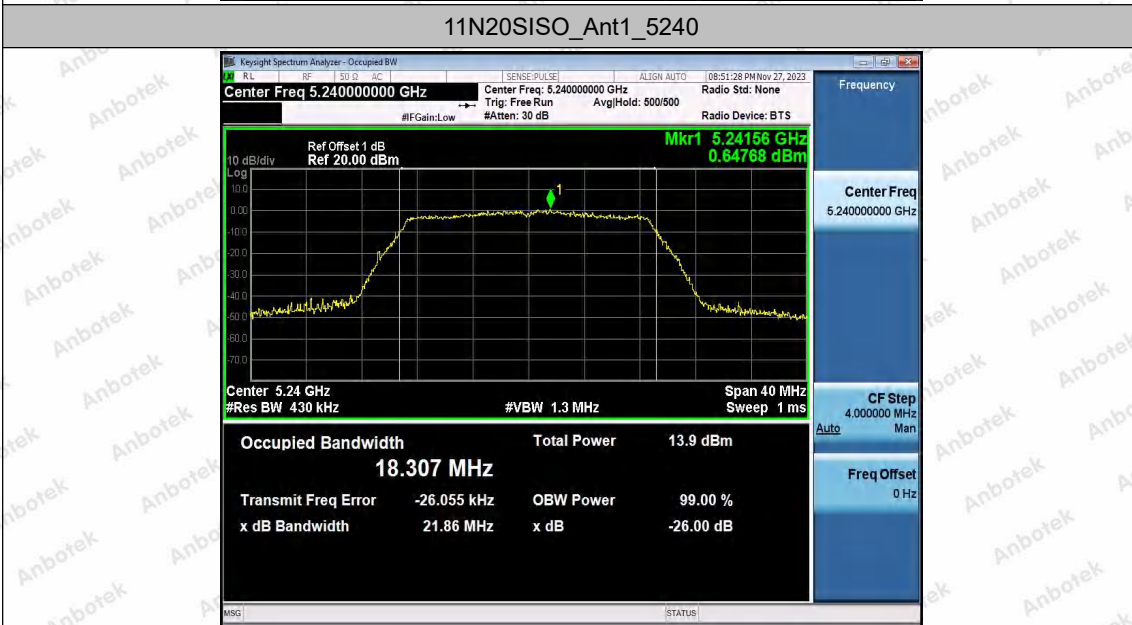

Shenzhen Anbotek Compliance Laboratory Limited

Address: 1/F., Building D, Sogood Science and Technology Park, Sanwei Community, Hangcheng Street, Bao'an District, Shenzhen, Guangdong, China.
Tel: (86) 0755-26066440 Fax: (86) 0755-26014772 Email: service@anbotek.com

Hotline: 400-003-0500
www.anbotek.com.cn