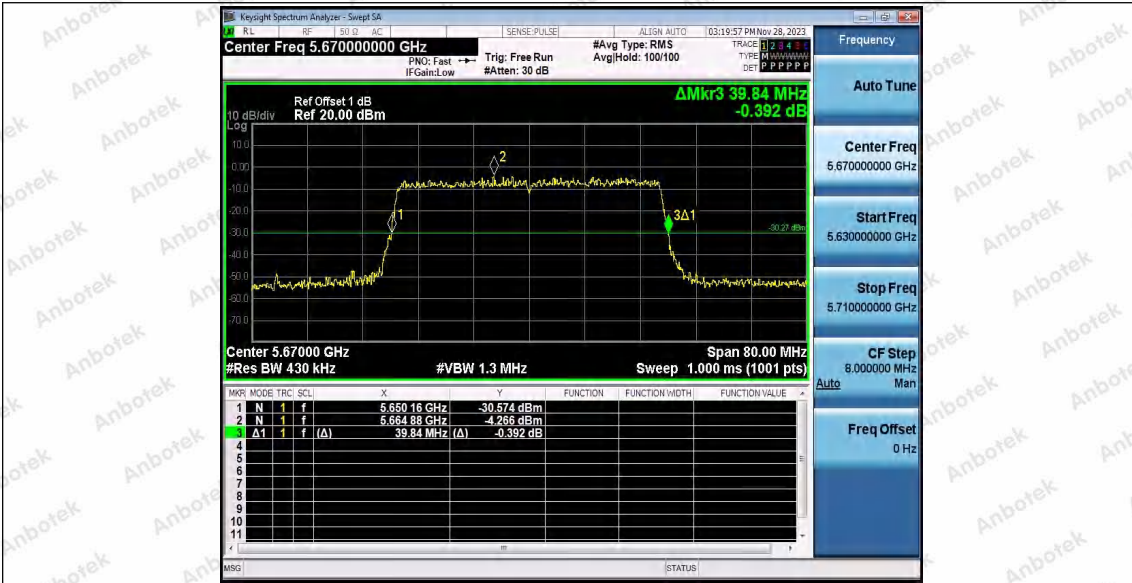

11AX40SISO_Ant1_5755