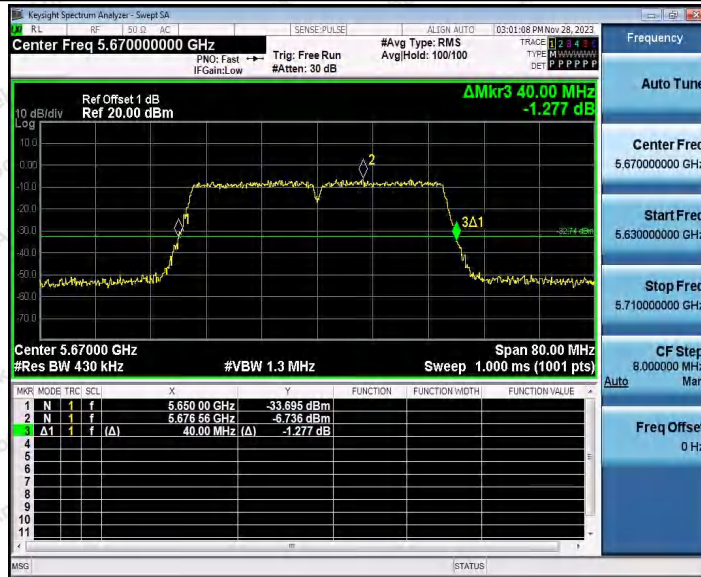

11AC40SISO_Ant1_5670

11AC40SISO_Ant1_5755

Shenzhen Anbotek Compliance Laboratory Limited

Address: 1/F., Building D, Sogood Science and Technology Park, Sanwei Community, Hangcheng Street, Bao'an District, Shenzhen, Guangdong, China.
Tel: (86) 0755-26066440 Fax: (86) 0755-26014772 Email: service@anbotek.com

Hotline 400-003-0500
www.anbotek.com.cn