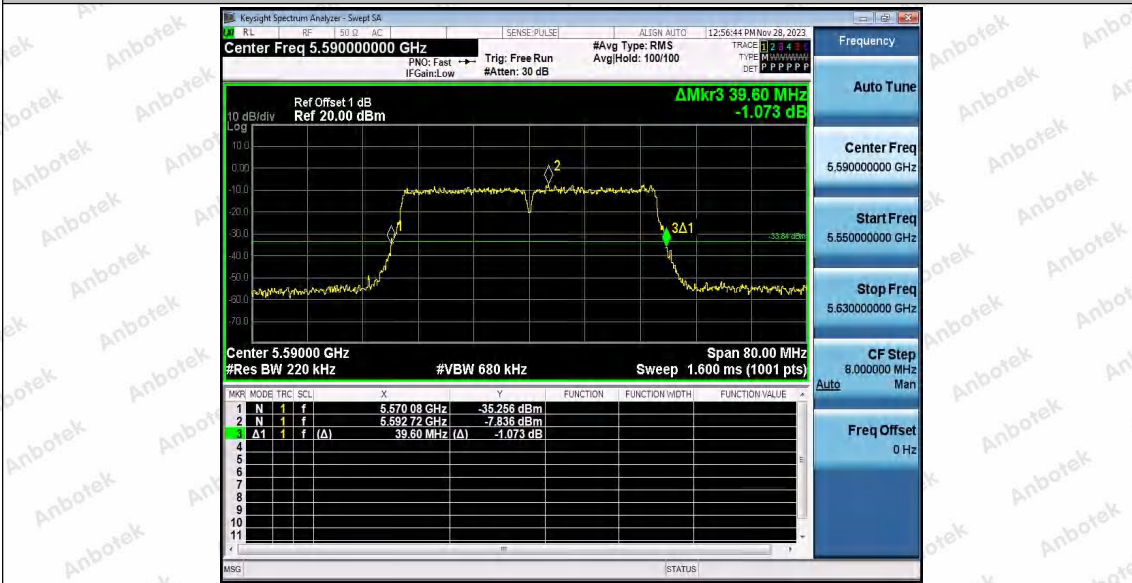

Hotline
400-003-0500
www.anbotek.com.cn

11N40SISO_Ant1_5510

11N40SISO_Ant1_5590

Shenzhen Anbotek Compliance Laboratory Limited

Address: 1/F., Building D, Sogood Science and Technology Park, Sanwei Community, Hangcheng Street, Bao'an District, Shenzhen, Guangdong, China.
 Tel: (86) 0755-26066440 Fax: (86) 0755-26014772 Email: service@anbotek.com