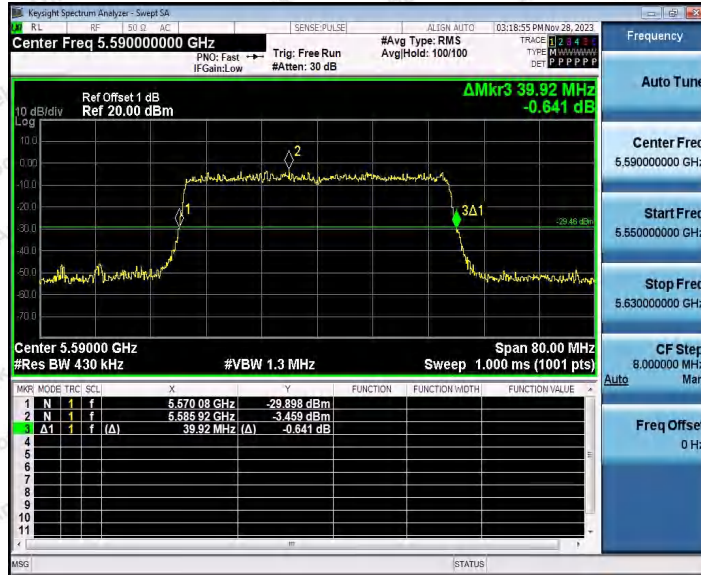

11AX40SISO_Ant1_5590

11AX40SISO_Ant1_5670

Shenzhen Anbotek Compliance Laboratory Limited

Address: 1/F., Building D, Sogood Science and Technology Park, Sanwei Community, Hangcheng Street, Bao'an District, Shenzhen, Guangdong, China.
Tel: (86) 0755-26066440 Fax: (86) 0755-26014772 Email: service@anbotek.com

Hotline
400-003-0500
www.anbotek.com.cn