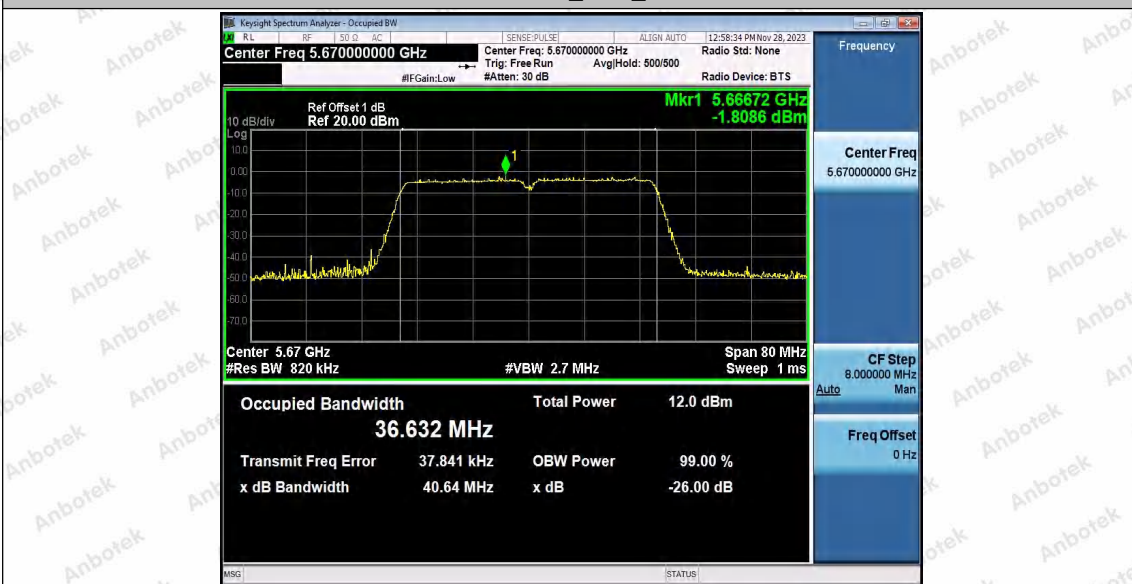

Hotline
400-003-0500
www.anbotek.com.cn

11N40SISO_Ant1_5590

11N40SISO_Ant1_5670

Shenzhen Anbotek Compliance Laboratory Limited

Address: 1/F., Building D, Sogood Science and Technology Park, Sanwei Community, Hangcheng Street, Bao'an District, Shenzhen, Guangdong, China.
Tel: (86) 0755-26066440 Fax: (86) 0755-26014772 Email: service@anbotek.com