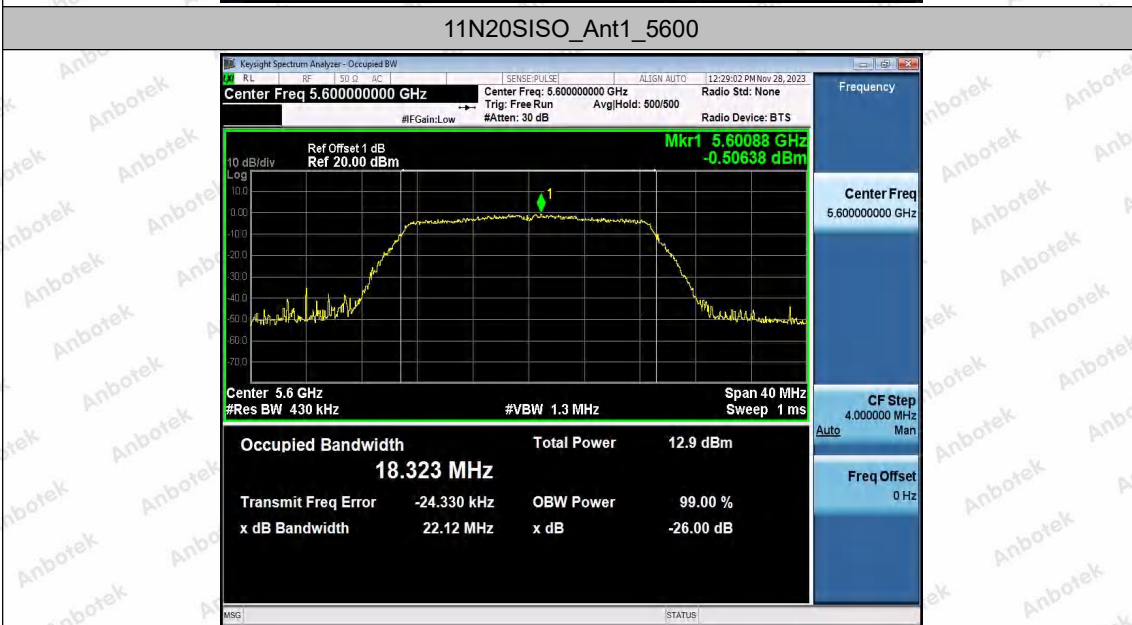

Shenzhen Anbotek Compliance Laboratory Limited

Address: 1/F., Building D, Sogood Science and Technology Park, Sanwei Community, Hangcheng Street, Bao'an District, Shenzhen, Guangdong, China.
Tel: (86) 0755-26066440 Fax: (86) 0755-26014772 Email: service@anbotek.com

Hotline
400-003-0500
www.anbotek.com.cn