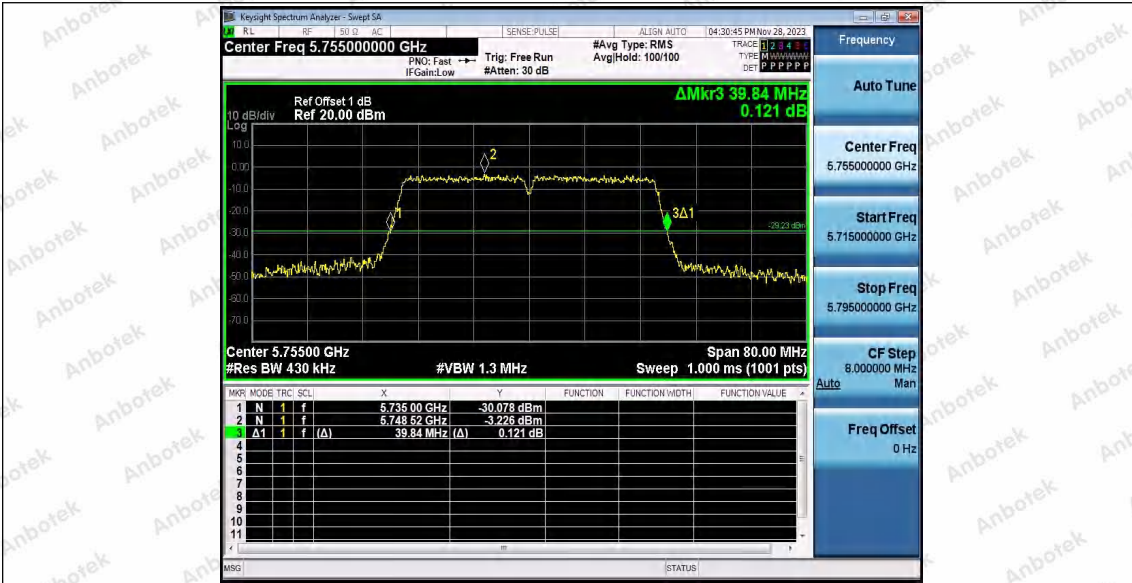

11AC40SISO_Ant1_5795