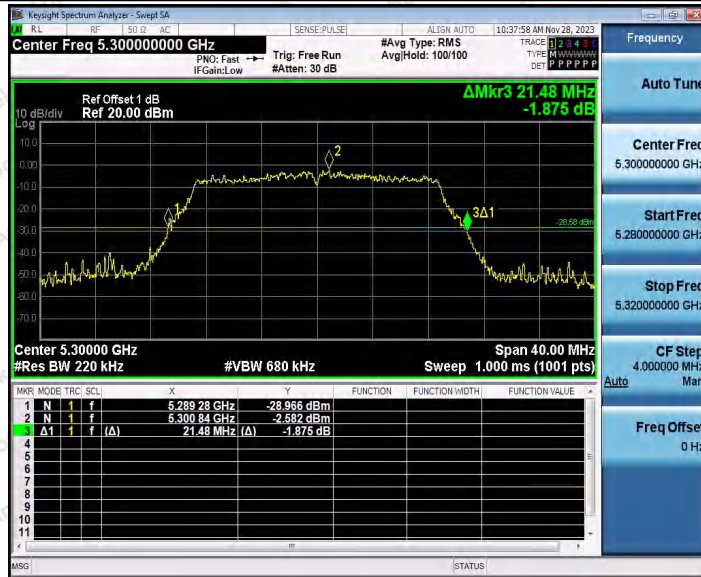

11N20SISO_Ant1_5300

11N20SISO_Ant1_5320

Shenzhen Anbotek Compliance Laboratory Limited

Address: 1/F., Building D, Sogood Science and Technology Park, Sanwei Community, Hangcheng Street, Bao'an District, Shenzhen, Guangdong, China.
Tel: (86) 0755-26066440 Fax: (86) 0755-26014772 Email: service@anbotek.com

Hotline 400-003-0500
www.anbotek.com.cn