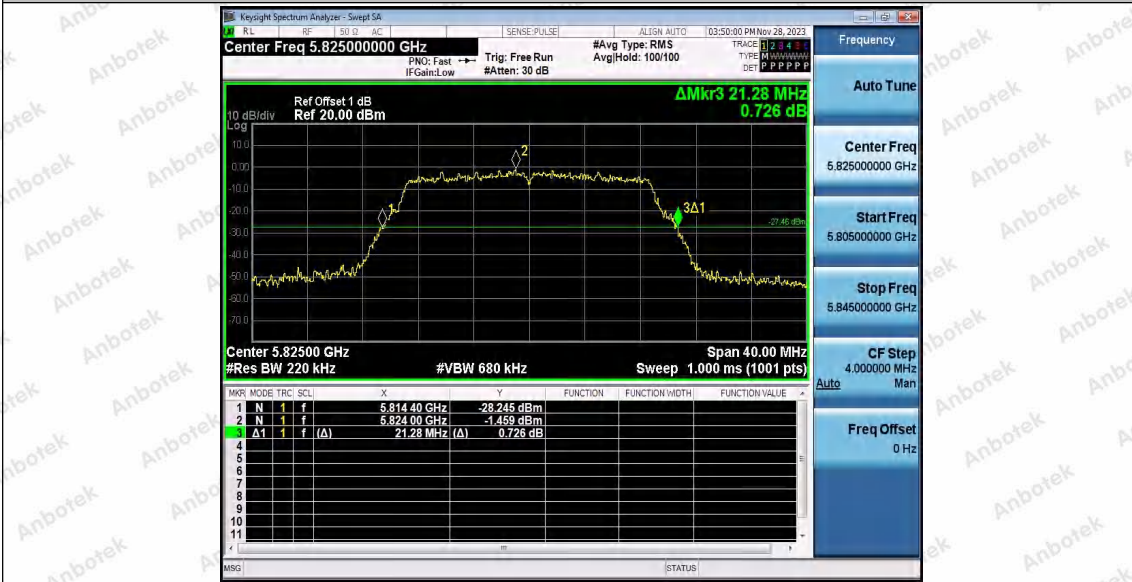

11N20SISO_Ant1_5825

11N40SISO_Ant1_5190