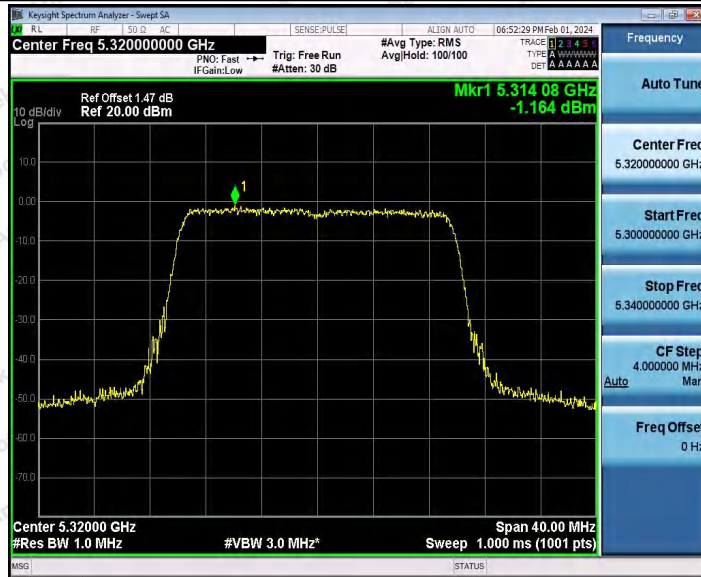

11AX20SISO_Ant1_5320

11AX20SISO_Ant1_5500

Shenzhen Anbotek Compliance Laboratory Limited

Address: 1/F., Building D, Sogood Science and Technology Park, Sanwei Community, Hangcheng Street, Bao'an District, Shenzhen, Guangdong, China.
Tel: (86) 0755-26066440 Fax: (86) 0755-26014772 Email: service@anbotek.com

Hotline
400-003-0500
www.anbotek.com.cn