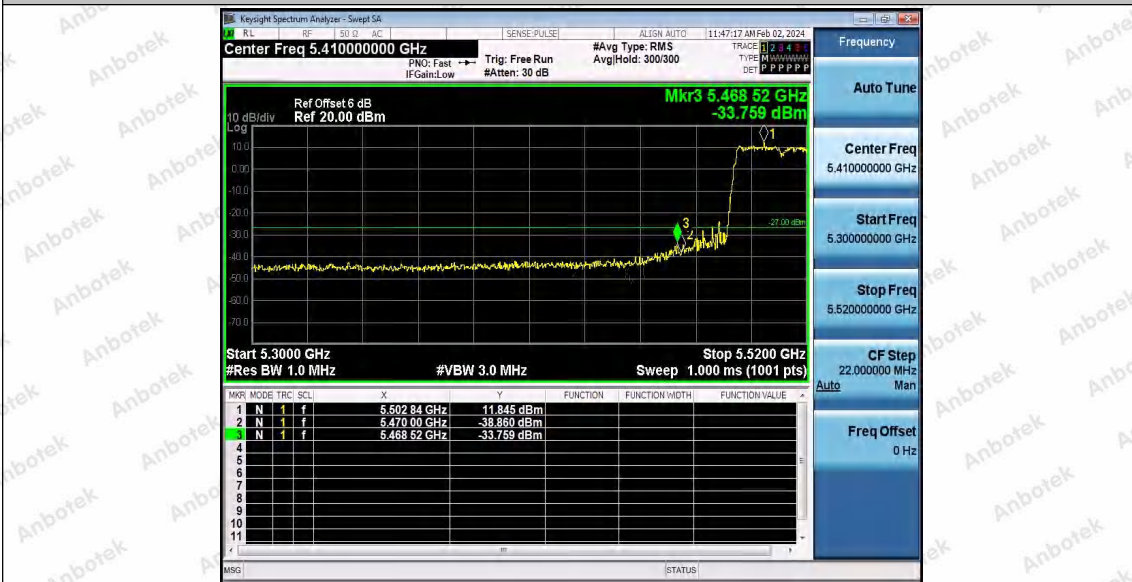

11AC40SISO_Ant1_Low_5510