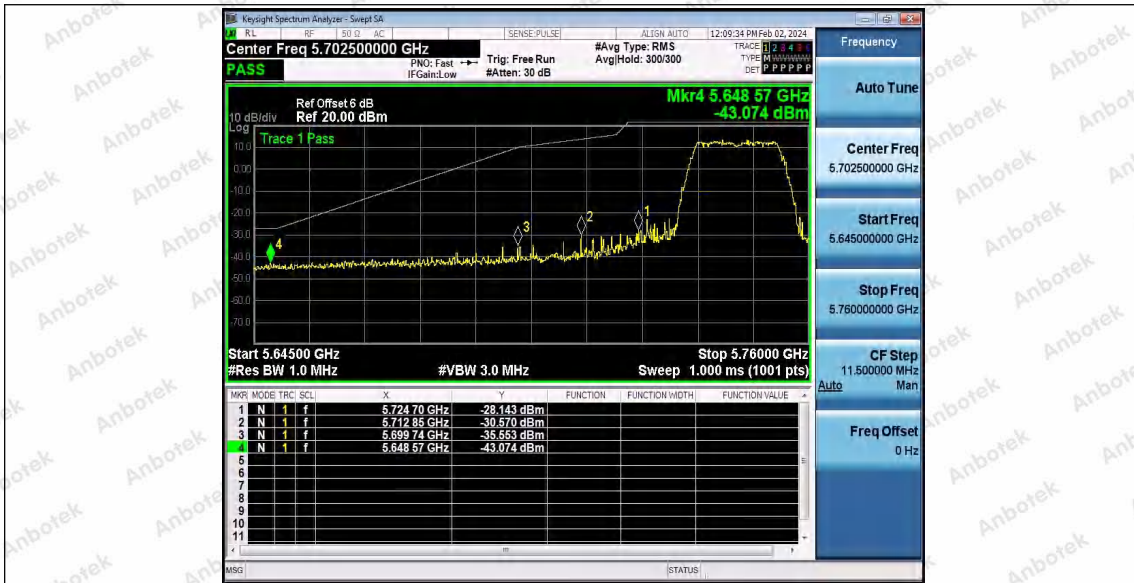

Shenzhen Anbotek Compliance Laboratory Limited

Address: 1/F., Building D, Sogood Science and Technology Park, Sanwei Community, Hangcheng Street, Bao'an District, Shenzhen, Guangdong, China.
Tel: (86) 0755-26066440 Fax: (86) 0755-26014772 Email: service@anbotek.com

Hotline 400-003-0500
www.anbotek.com.cn