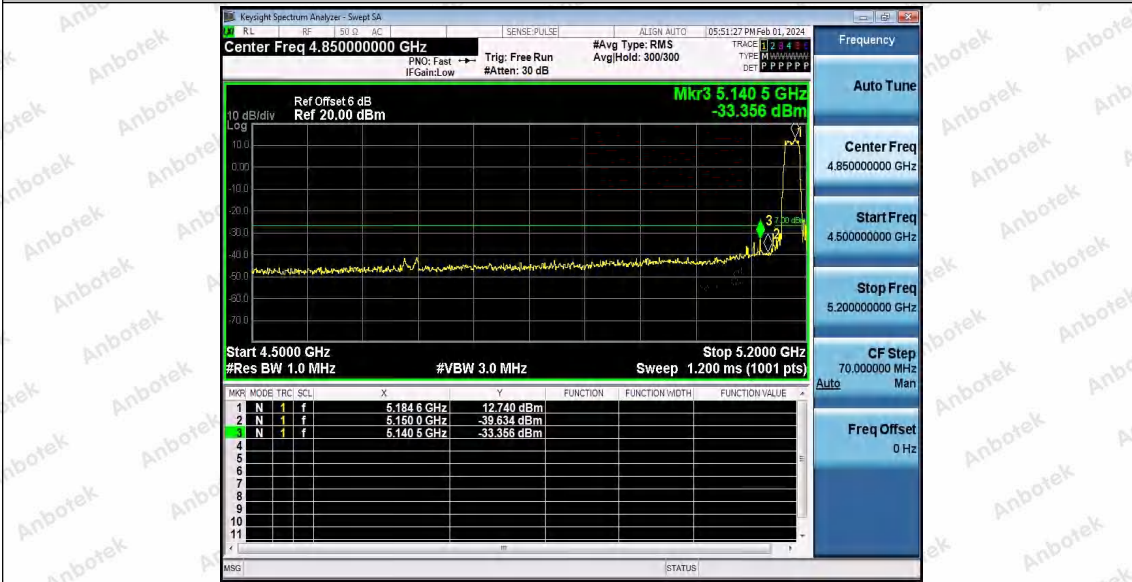

11AC20SISO_Ant1_Low_5180