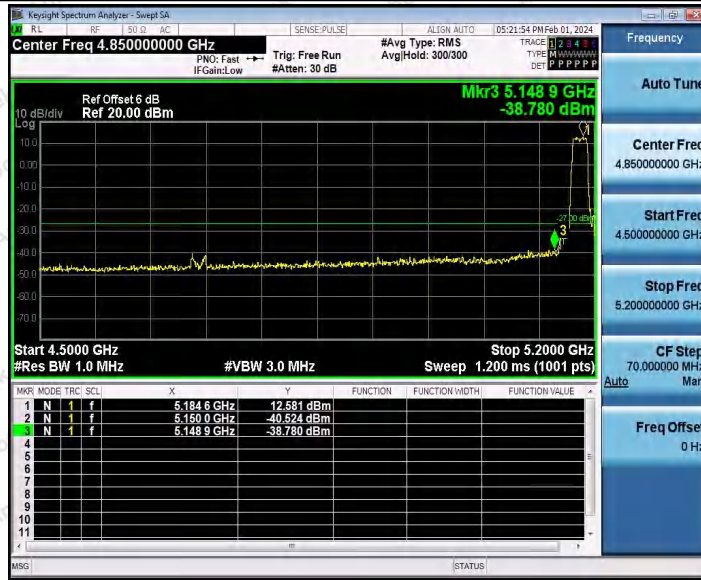

11N20SISO_Ant1_Low_5180

11N20SISO_Ant1_High_5240

Shenzhen Anbotek Compliance Laboratory Limited

Address: 1/F., Building D, Sogood Science and Technology Park, Sanwei Community, Hangcheng Street, Bao'an District, Shenzhen, Guangdong, China.
Tel: (86) 0755-26066440 Fax: (86) 0755-26014772 Email: service@anbotek.com

Hotline 400-003-0500
www.anbotek.com.cn