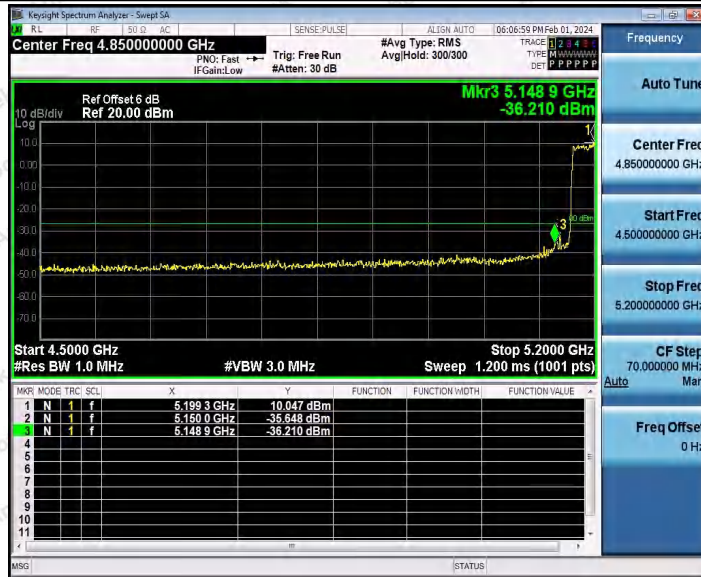

11AX40SISO_Ant1_Low_5190

11AX40SISO_Ant1_High_5230

Shenzhen Anbotek Compliance Laboratory Limited

Address: 1/F., Building D, Sogood Science and Technology Park, Sanwei Community, Hangcheng Street, Bao'an District, Shenzhen, Guangdong, China.
Tel: (86) 0755-26066440 Fax: (86) 0755-26014772 Email: service@anbotek.com

Hotline: 400-003-0500
www.anbotek.com.cn