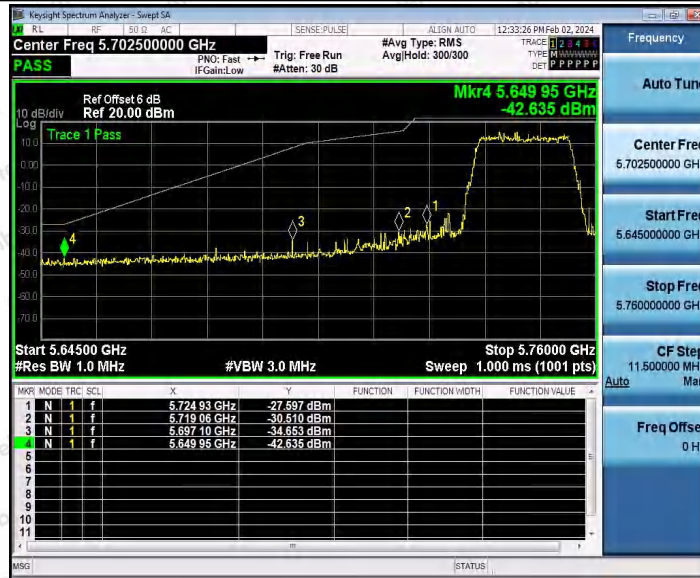

11AX20SISO_Ant1_Low_5745