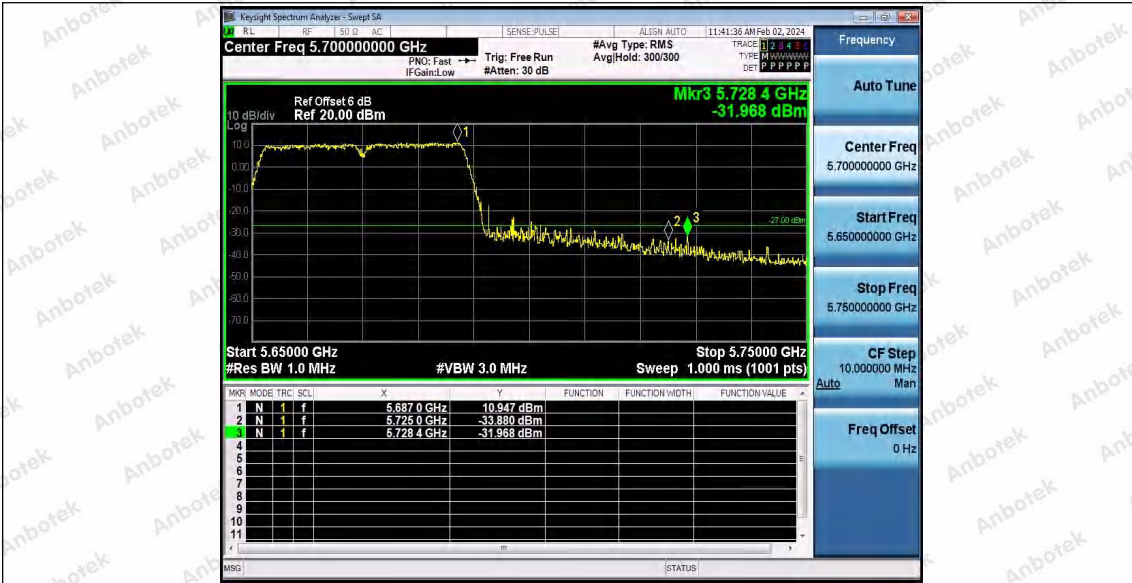

Shenzhen Anbotek Compliance Laboratory Limited

Address: 1/F., Building D, Sogood Science and Technology Park, Sanwei Community, Hangcheng Street, Bao'an District, Shenzhen, Guangdong, China.
Tel: (86) 0755-26066440 Fax: (86) 0755-26014772 Email: service@anbotek.com

Hotline 400-003-0500
www.anbotek.com.cn