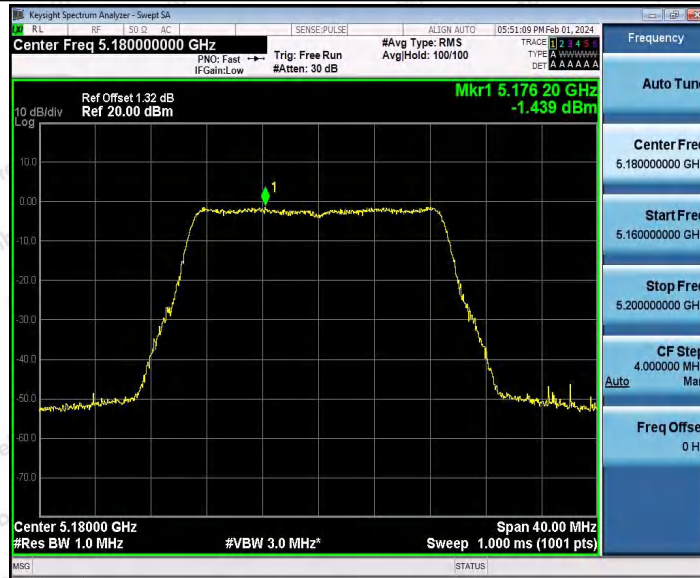

Hotline
400-003-0500
www.anbotek.com.cn

11AC20SISO_Ant1_5180

11AC20SISO_Ant1_5200

11AC20SISO_Ant1_5240

Shenzhen Anbotek Compliance Laboratory Limited

Address: 1/F., Building D, Sogood Science and Technology Park, Sanwei Community, Hangcheng Street, Bao'an District, Shenzhen, Guangdong, China.
Tel: (86) 0755-26066440 Fax: (86) 0755-26014772 Email: service@anbotek.com