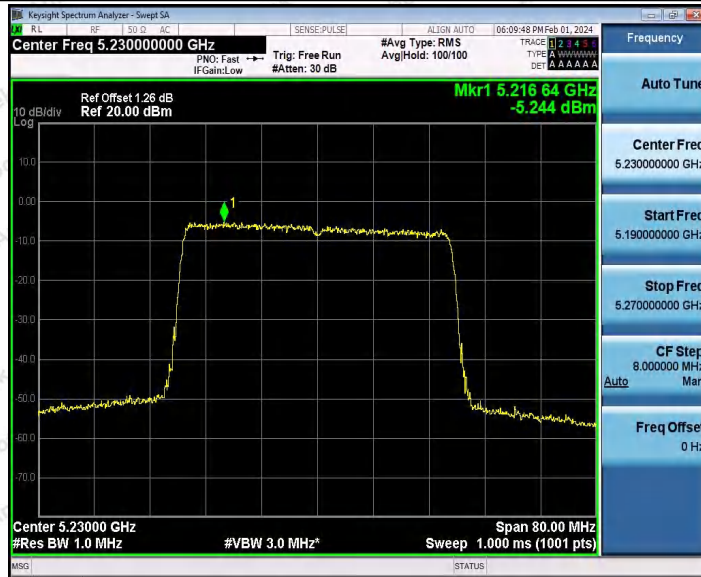

11AX40SISO_Ant1_5230

Shenzhen Anbotek Compliance Laboratory Limited

Address: 1/F., Building D, Sogood Science and Technology Park, Sanwei Community, Hangcheng Street, Bao'an District, Shenzhen, Guangdong, China.
Tel: (86) 0755-26066440 Fax: (86) 0755-26014772 Email: service@anbotek.com

Hotline 400-003-0500
www.anbotek.com.cn