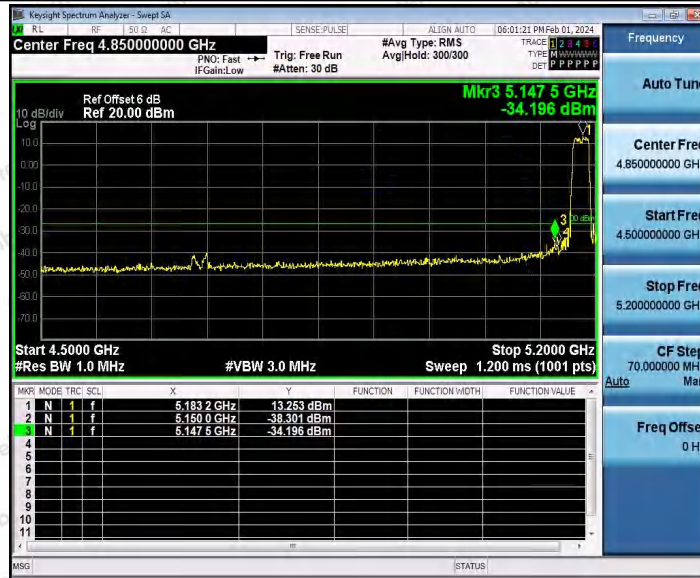

11AX20SISO_Ant1_Low_5180