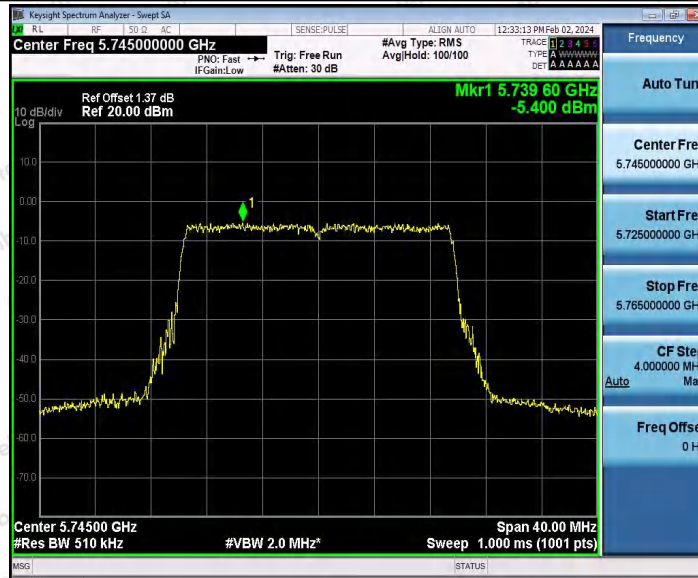

11AX20SISO_Ant1_5745