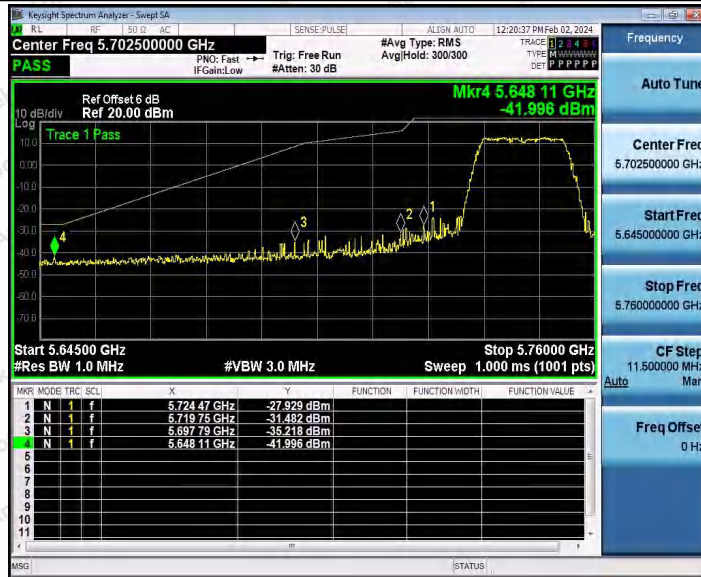

11AC20SISO_Ant1_Low_5745

11AC20SISO_Ant1_High_5825

Shenzhen Anbotek Compliance Laboratory Limited

Address: 1/F., Building D, Sogood Science and Technology Park, Sanwei Community, Hangcheng Street, Bao'an District, Shenzhen, Guangdong, China.
Tel: (86) 0755-26066440 Fax: (86) 0755-26014772 Email: service@anbotek.com

Hotline 400-003-0500
www.anbotek.com.cn