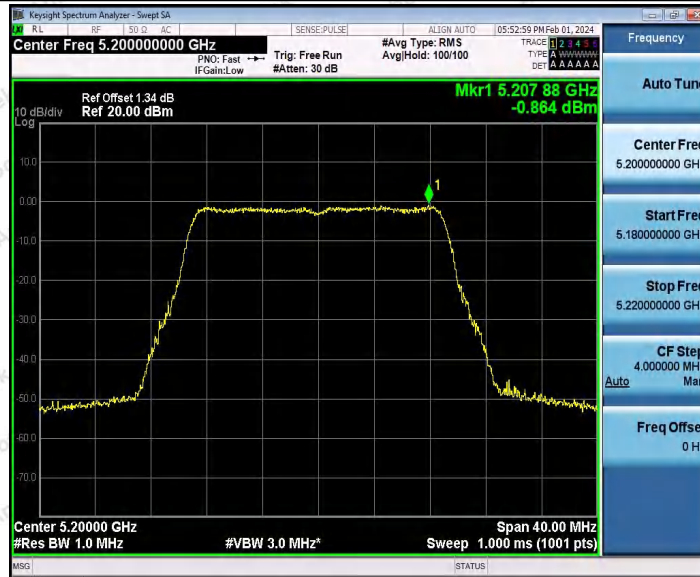

Hotline
400-003-0500
www.anbotek.com.cn

11AC20SISO_Ant1_5180

11AC20SISO_Ant1_5200

11AC20SISO_Ant1_5240

Shenzhen Anbotek Compliance Laboratory Limited

Address: 1/F., Building D, Sogood Science and Technology Park, Sanwei Community, Hangcheng Street, Bao'an District, Shenzhen, Guangdong, China.
Tel: (86) 0755-26066440 Fax: (86) 0755-26014772 Email: service@anbotek.com