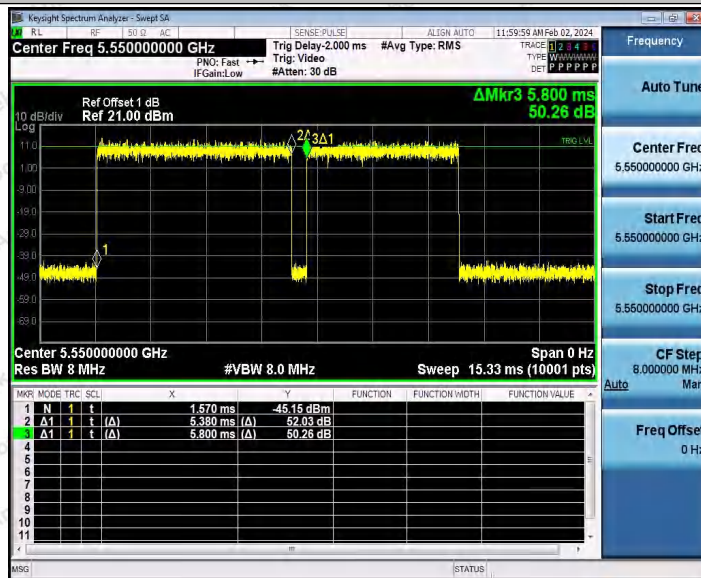

11AX40SISO_Ant1_5670

Shenzhen Anbotek Compliance Laboratory Limited

Address: 1/F., Building D, Sogood Science and Technology Park, Sanwei Community, Hangcheng Street, Bao'an District, Shenzhen, Guangdong, China.
Tel: (86) 0755-26066440 Fax: (86) 0755-26014772 Email: service@anbotek.com

Hotline 400-003-0500
www.anbotek.com.cn