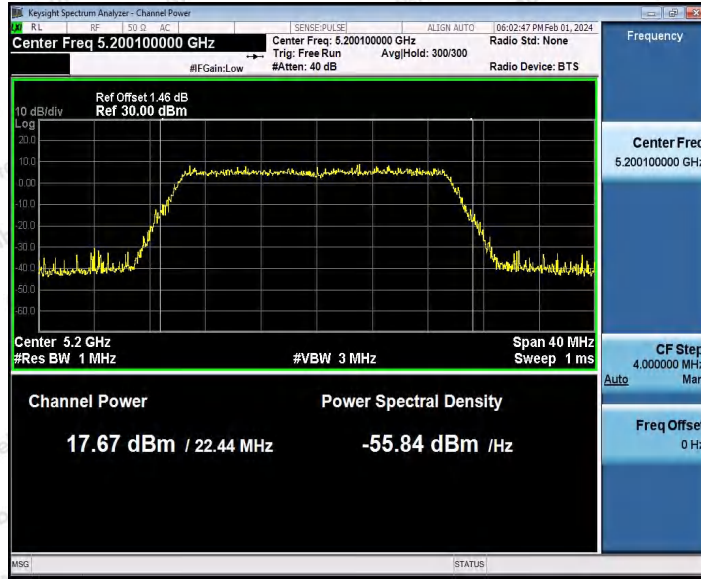

11AX20SISO_Ant1_5200