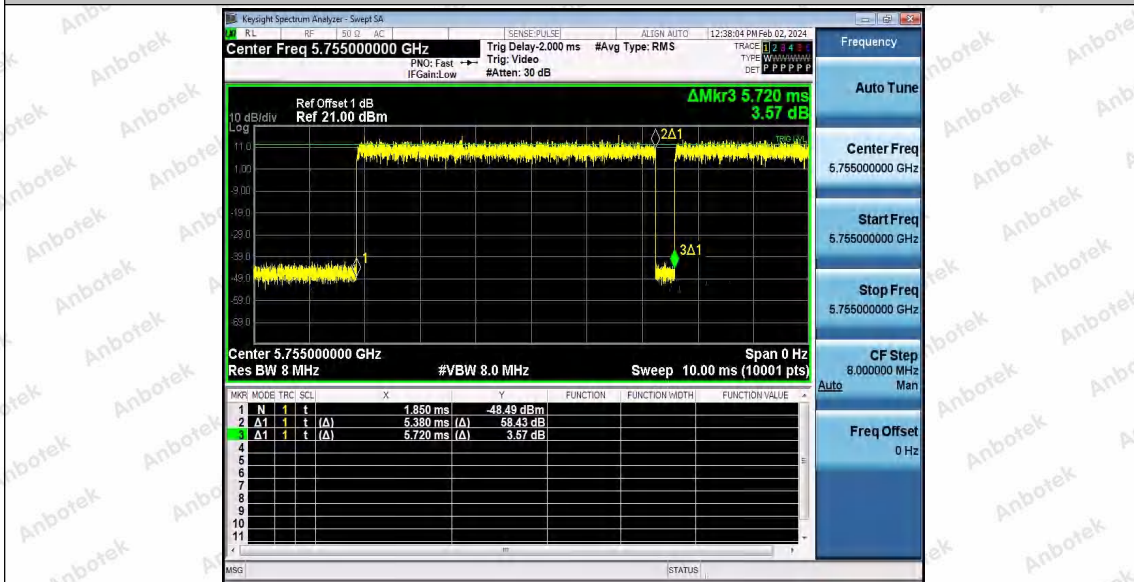

11AX40SISO_Ant1_5795