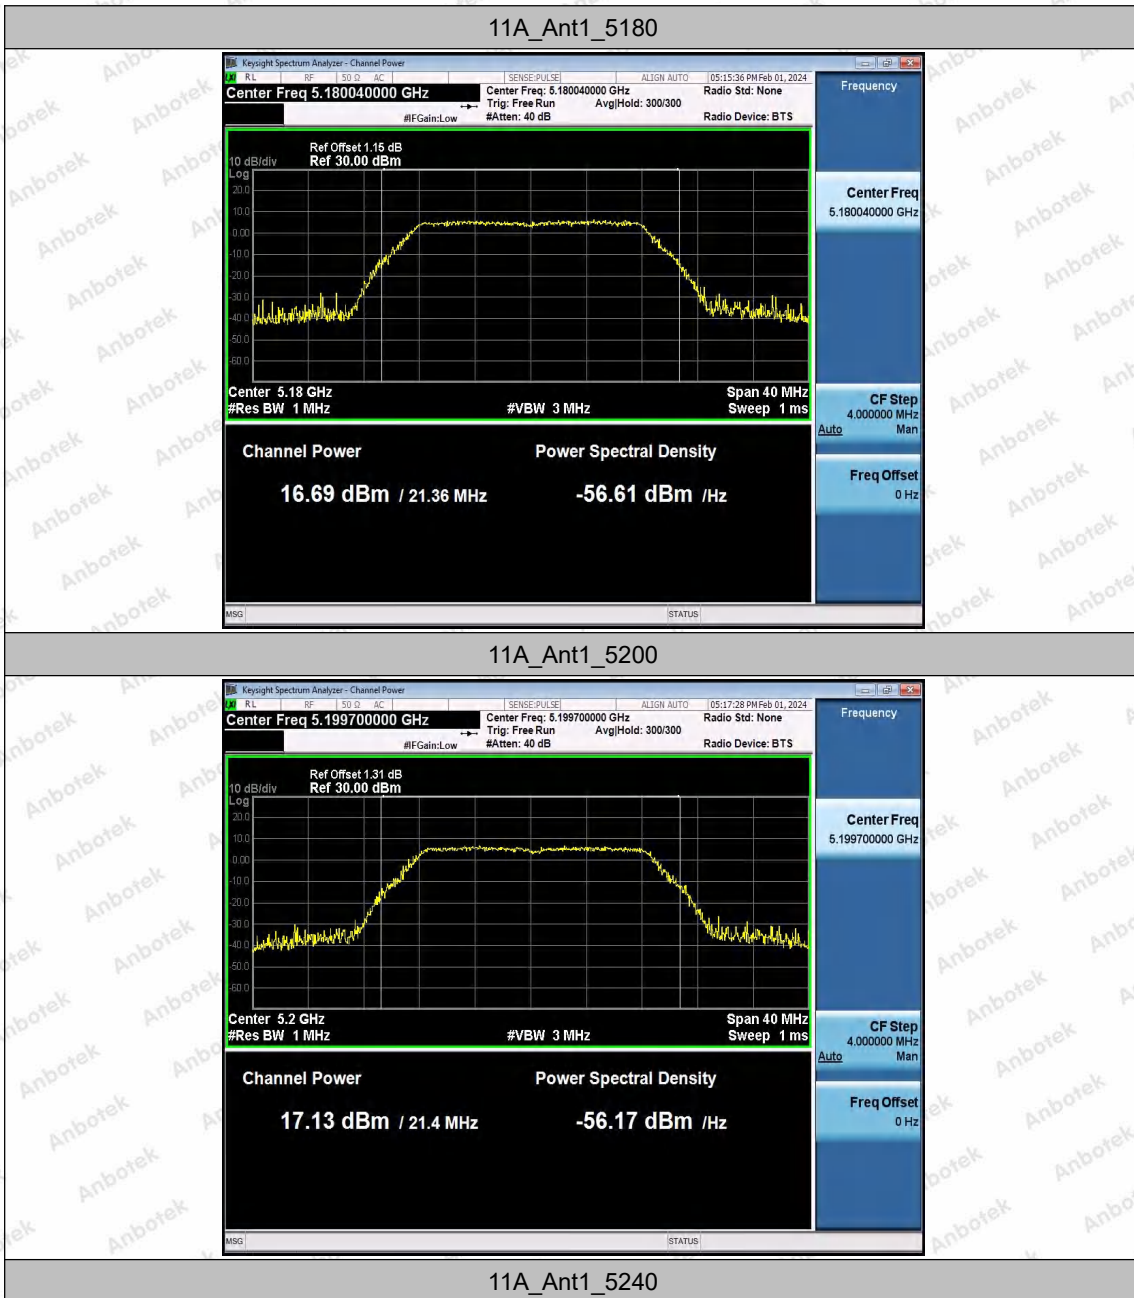

Test Graphs Channel Power

Shenzhen Anbotek Compliance Laboratory Limited

Address: 1/F., Building D, Sogood Science and Technology Park, Sanwei Community, Hangcheng Street, Bao'an District, Shenzhen, Guangdong, China.
Tel: (86) 0755-26066440 Fax: (86) 0755-26014772 Email: service@anbotek.com

Hotline: 400-003-0500
www.anbotek.com.cn