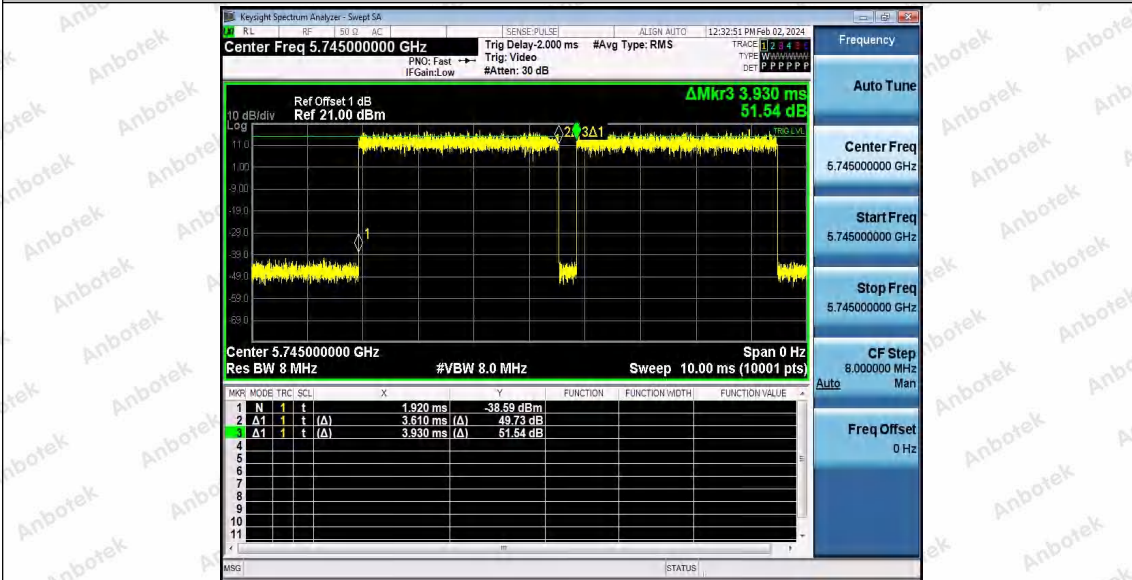

11AX20SISO_Ant1_5785