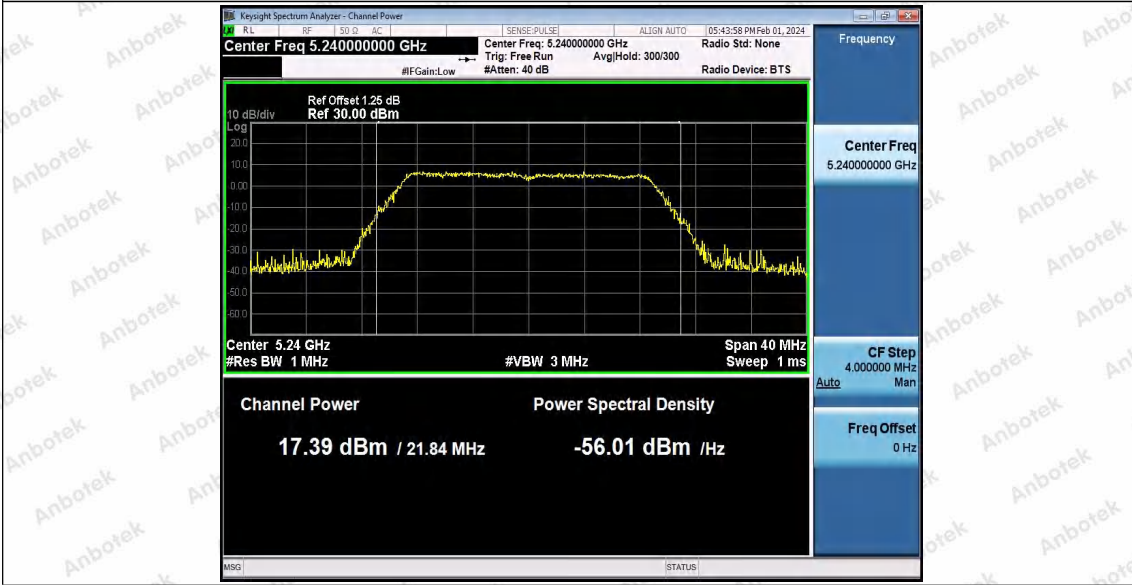

Shenzhen Anbotek Compliance Laboratory Limited

Address: 1/F., Building D, Sogood Science and Technology Park, Sanwei Community, Hangcheng Street, Bao'an District, Shenzhen, Guangdong, China.
Tel: (86) 0755-26066440 Fax: (86) 0755-26014772 Email: service@anbotek.com

Hotline 400-003-0500
www.anbotek.com.cn