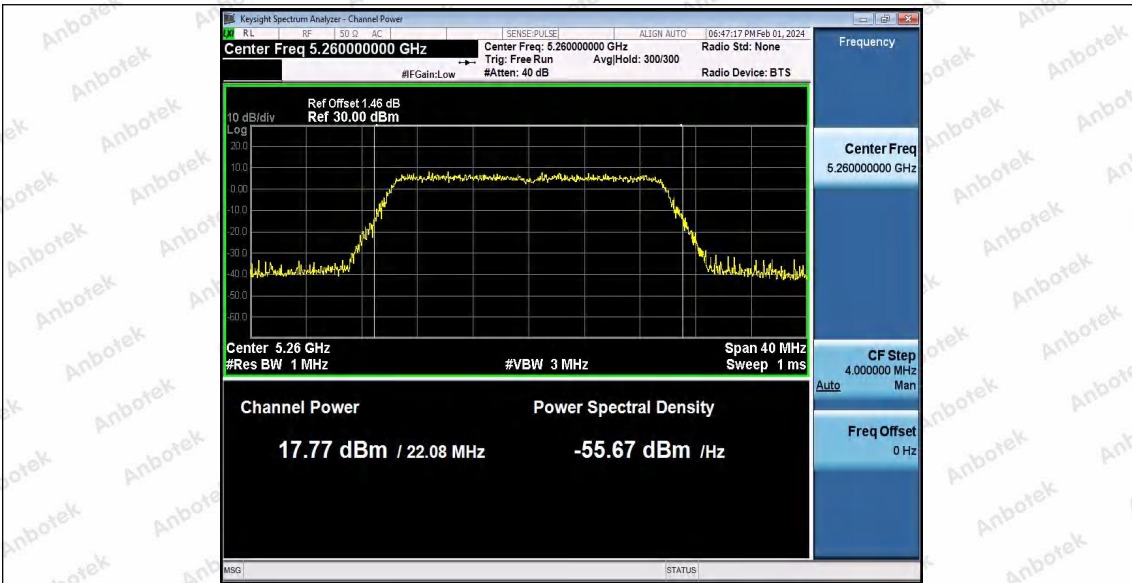

11AX20SISO_Ant1_5300