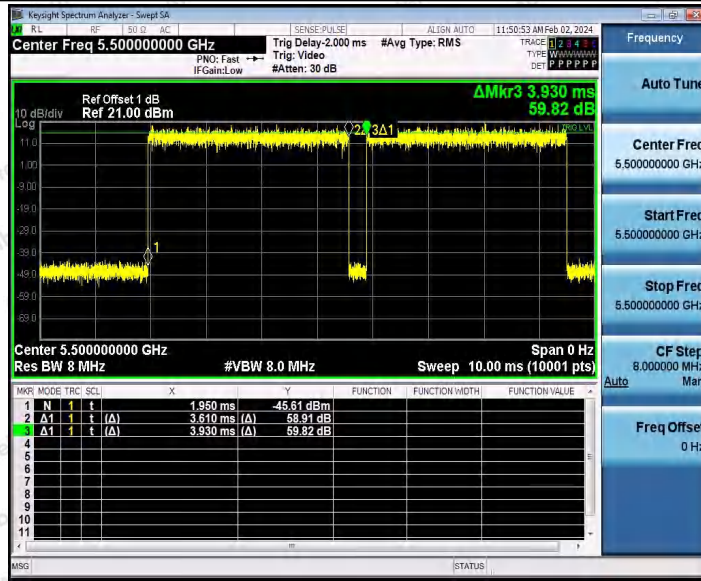

11AX20SISO_Ant1_5500

11AX20SISO_Ant1_5580

11AX20SISO_Ant1_5700

Shenzhen Anbotek Compliance Laboratory Limited

Address: 1/F., Building D, Sogood Science and Technology Park, Sanwei Community, Hangcheng Street, Bao'an District, Shenzhen, Guangdong, China.
 Tel: (86) 0755-26066440 Fax: (86) 0755-26014772 Email: service@anbotek.com