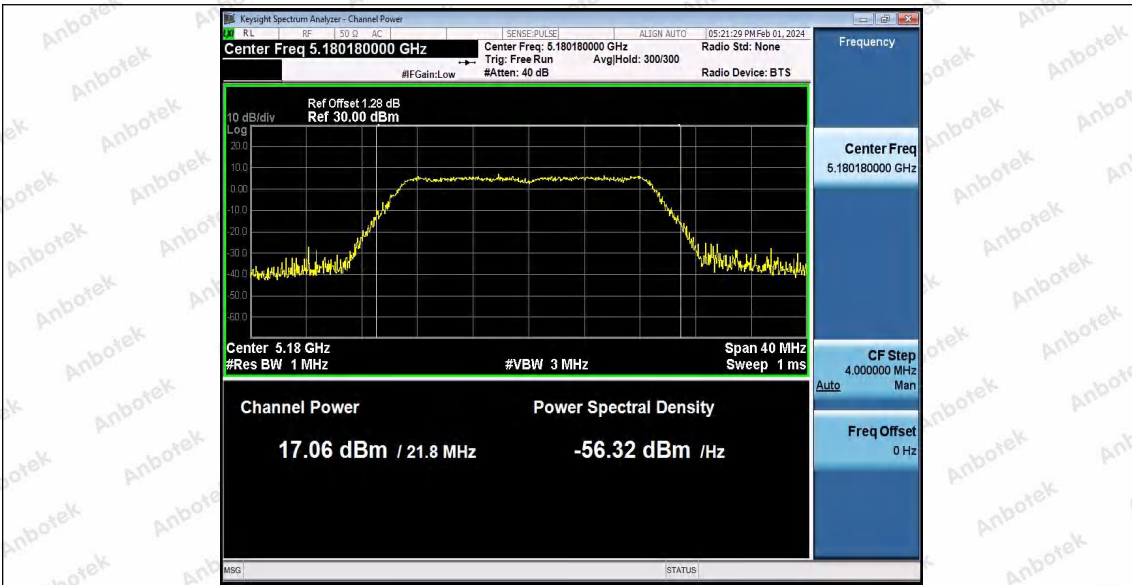

Shenzhen Anbotek Compliance Laboratory Limited

Address: 1/F., Building D, Sogood Science and Technology Park, Sanwei Community, Hangcheng Street, Bao'an District, Shenzhen, Guangdong, China.
Tel: (86) 0755-26066440 Fax: (86) 0755-26014772 Email: service@anbotek.com

Hotline 400-003-0500
www.anbotek.com.cn