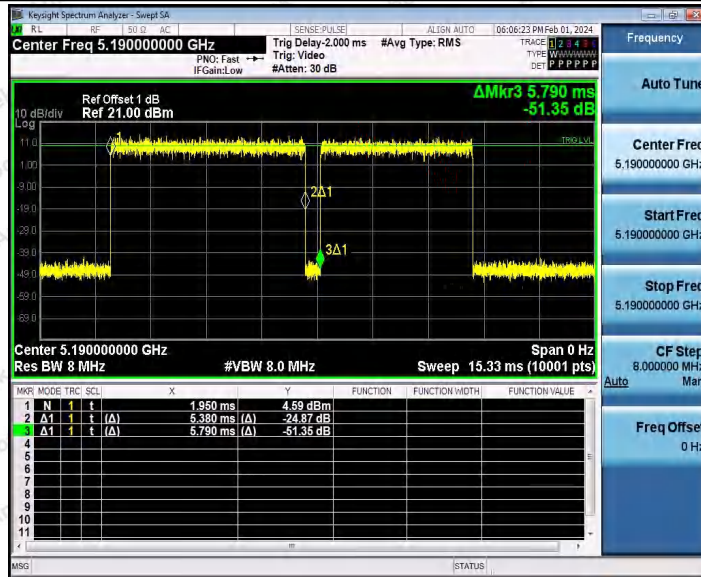

11AX40SISO_Ant1_5190

11AX40SISO_Ant1_5230

Shenzhen Anbotek Compliance Laboratory Limited

Address: 1/F., Building D, Sogood Science and Technology Park, Sanwei Community, Hangcheng Street, Bao'an District, Shenzhen, Guangdong, China.
Tel: (86) 0755-26066440 Fax: (86) 0755-26014772 Email: service@anbotek.com

Hotline 400-003-0500
www.anbotek.com.cn