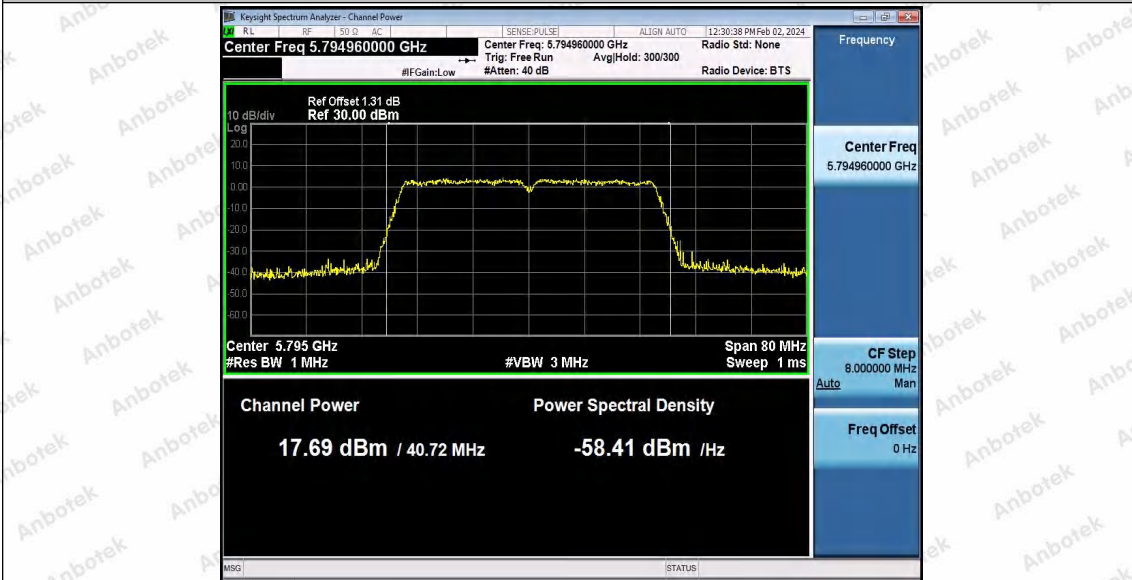

11AX20SISO_Ant1_5180