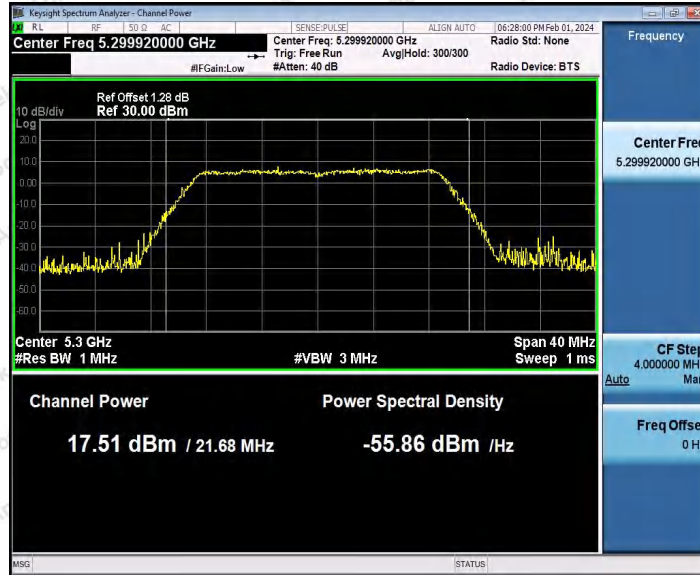

11N20SISO_Ant1_5300

11N20SISO_Ant1_5320

Shenzhen Anbotek Compliance Laboratory Limited

Address: 1/F., Building D, Sogood Science and Technology Park, Sanwei Community, Hangcheng Street, Bao'an District, Shenzhen, Guangdong, China.
Tel: (86) 0755-26066440 Fax: (86) 0755-26014772 Email: service@anbotek.com

Hotline: 400-003-0500
www.anbotek.com.cn