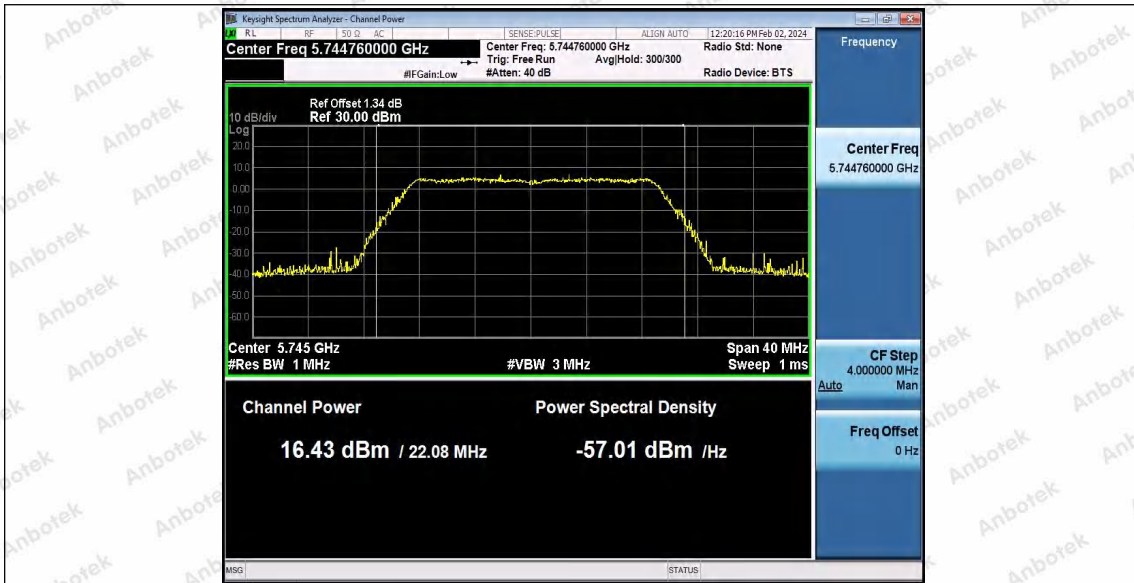

11AC20SISO_Ant1_5785