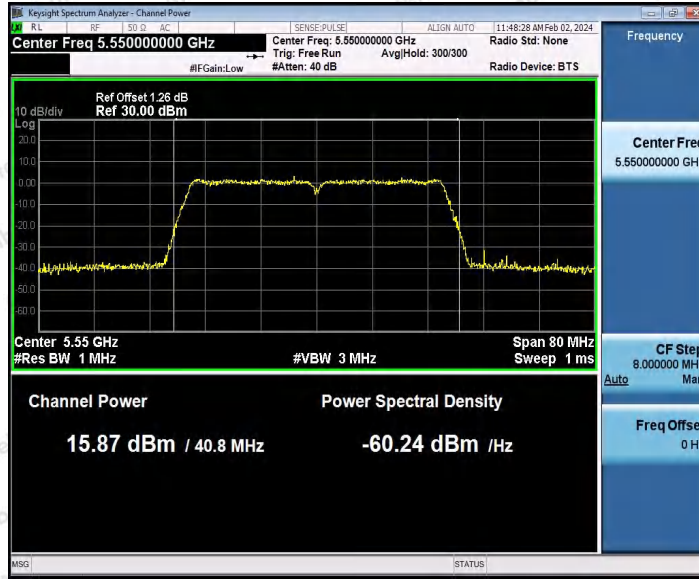

11AC40SISO_Ant1_5550