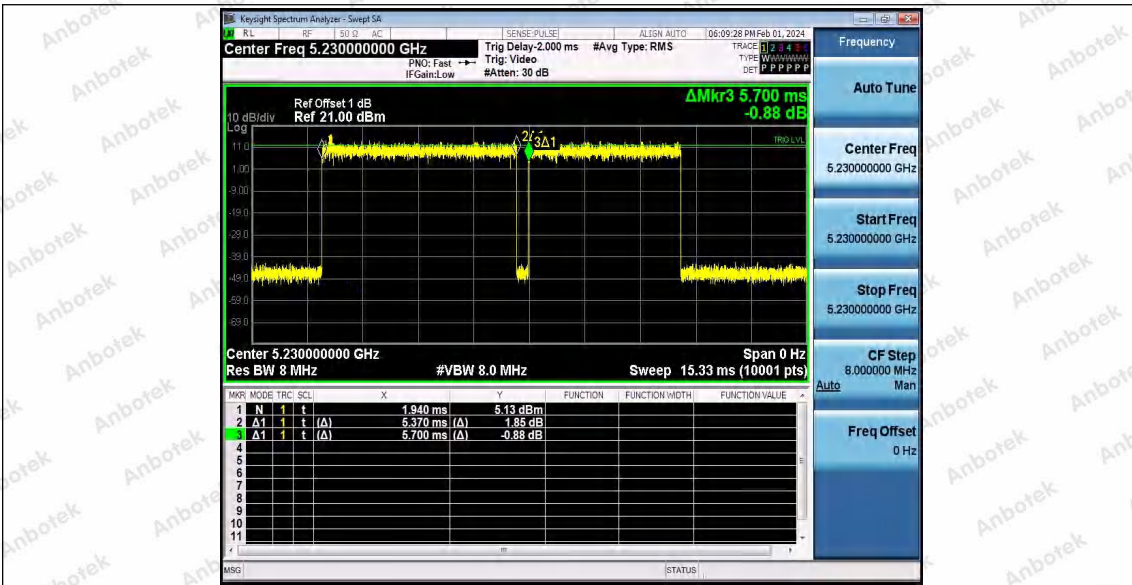

11AX40SISO_Ant1_5270