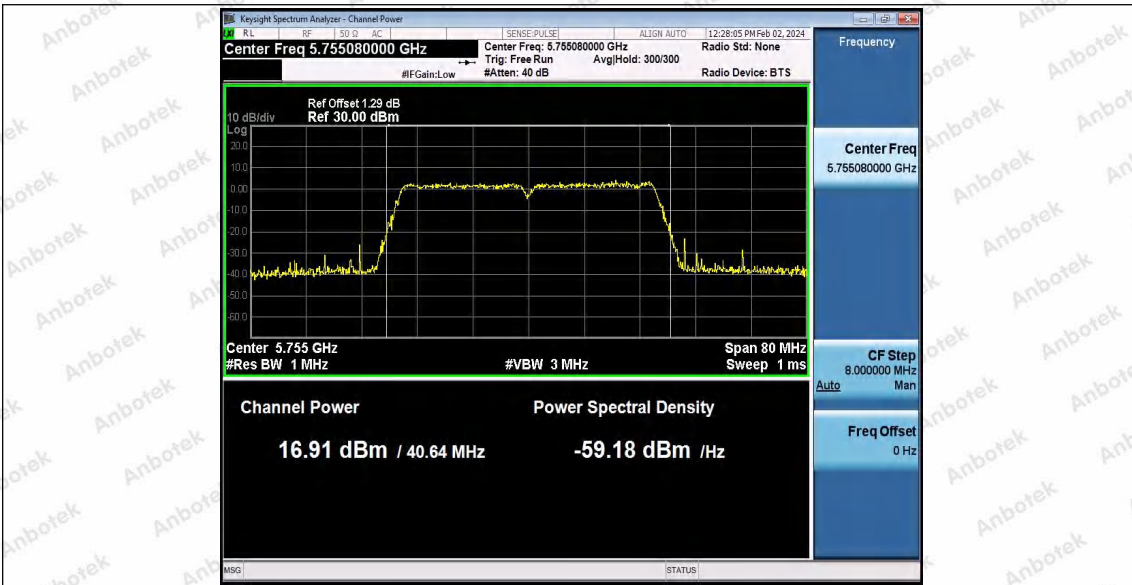

11AC40SISO_Ant1_5795