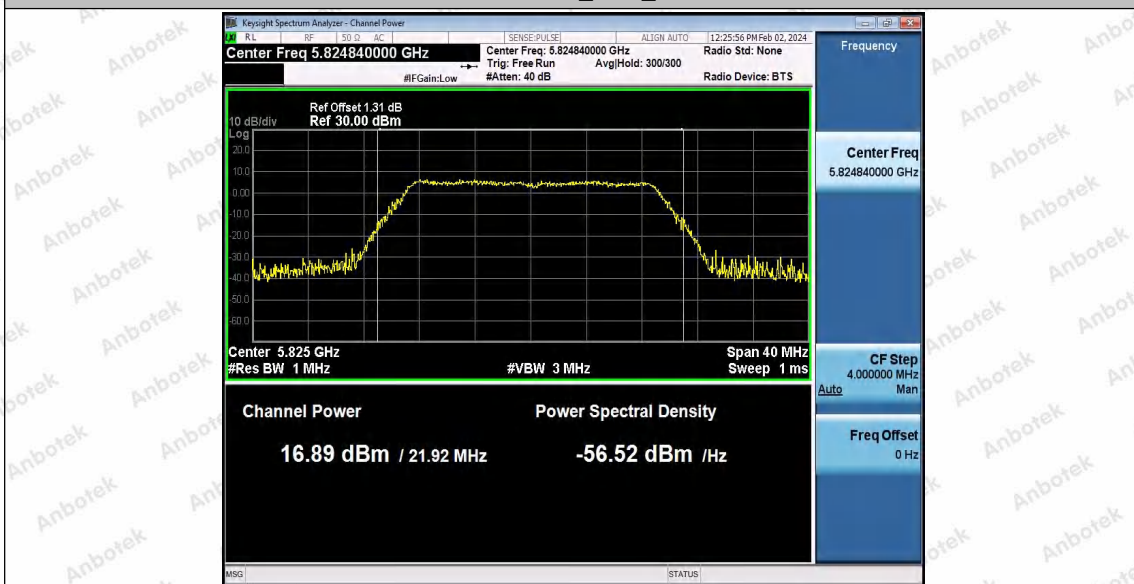

Shenzhen Anbotek Compliance Laboratory Limited

Address: 1/F., Building D, Sogood Science and Technology Park, Sanwei Community, Hangcheng Street, Bao'an District, Shenzhen, Guangdong, China.
Tel: (86) 0755-26066440 Fax: (86) 0755-26014772 Email: service@anbotek.com

Hotline: 400-003-0500
www.anbotek.com.cn