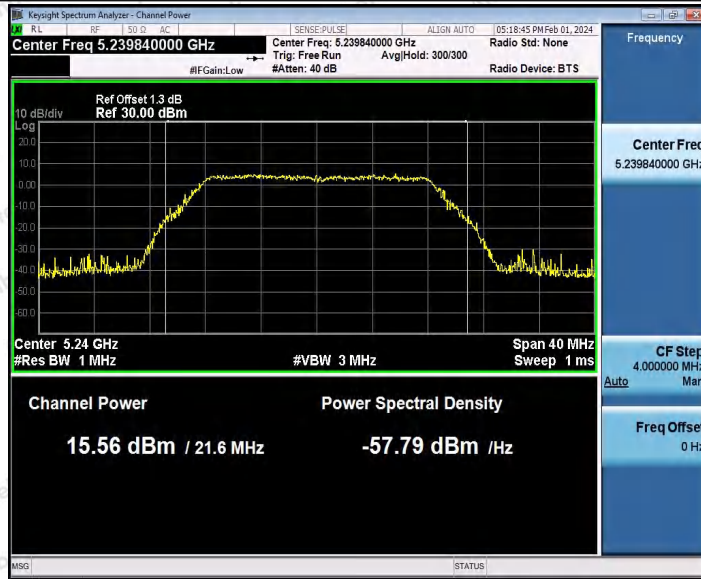

11A_Ant1_5260