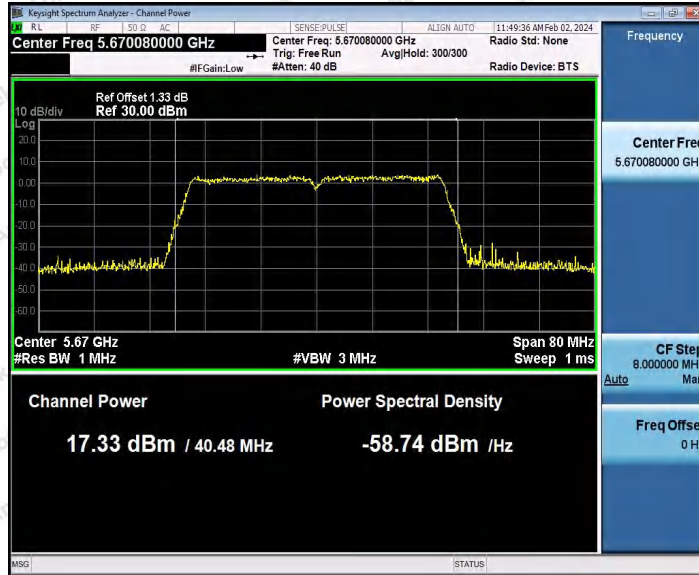

11AC40SISO_Ant1_5670

11AC40SISO_Ant1_5755

Shenzhen Anbotek Compliance Laboratory Limited

Address: 1/F., Building D, Sogood Science and Technology Park, Sanwei Community, Hangcheng Street, Bao'an District, Shenzhen, Guangdong, China.
Tel: (86) 0755-26066440 Fax: (86) 0755-26014772 Email: service@anbotek.com

Hotline
400-003-0500
www.anbotek.com.cn