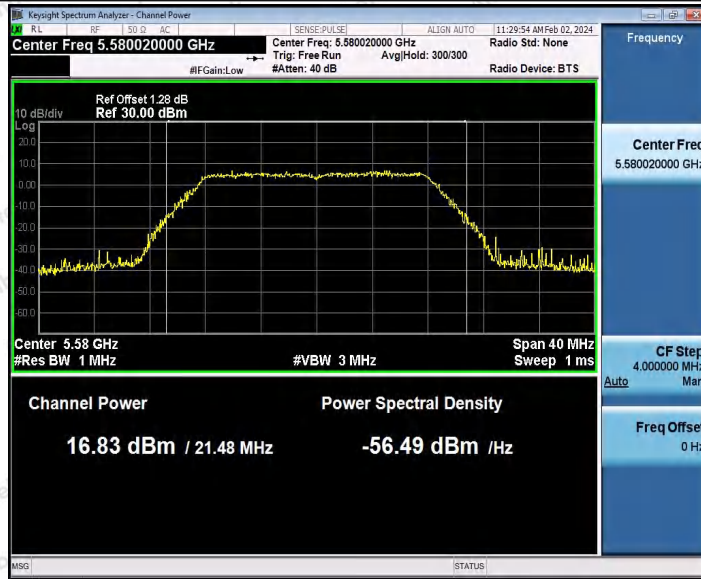

11A_Ant1_5700