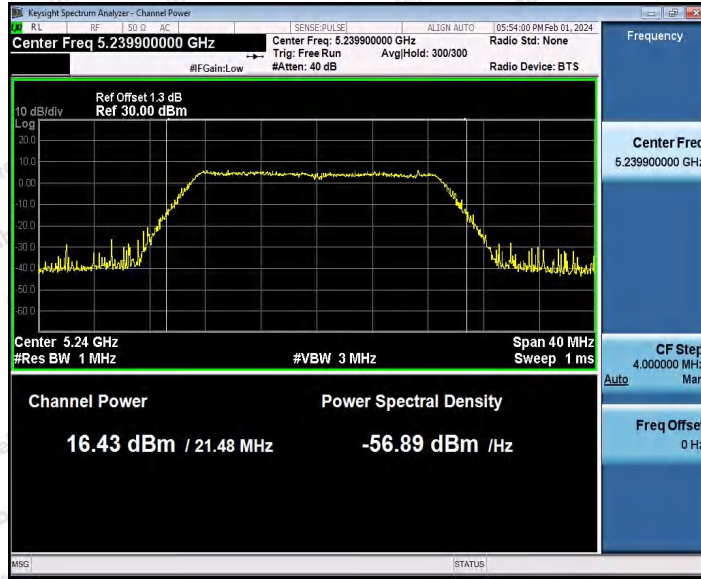

11AC20SISO_Ant1_5240