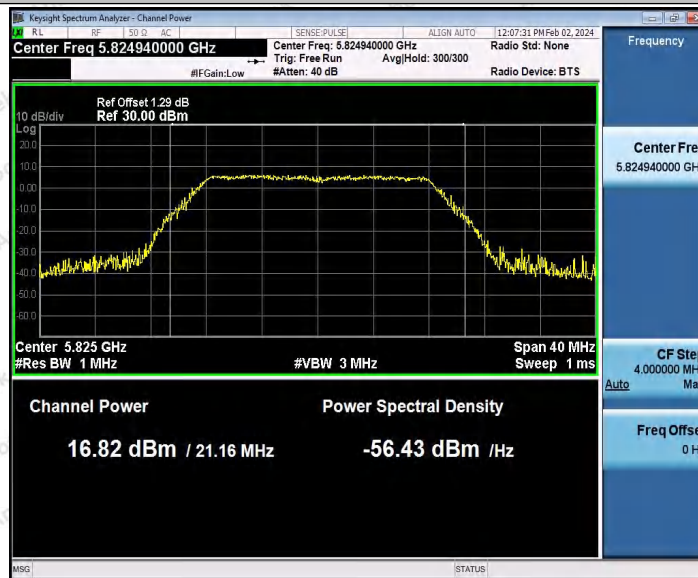

11A_Ant1_5825

11N20SISO_Ant1_5180

Shenzhen Anbotek Compliance Laboratory Limited

Address: 1/F., Building D, Sogood Science and Technology Park, Sanwei Community, Hangcheng Street, Bao'an District, Shenzhen, Guangdong, China.
Tel: (86) 0755-26066440 Fax: (86) 0755-26014772 Email: service@anbotek.com

Hotline
400-003-0500
www.anbotek.com.cn