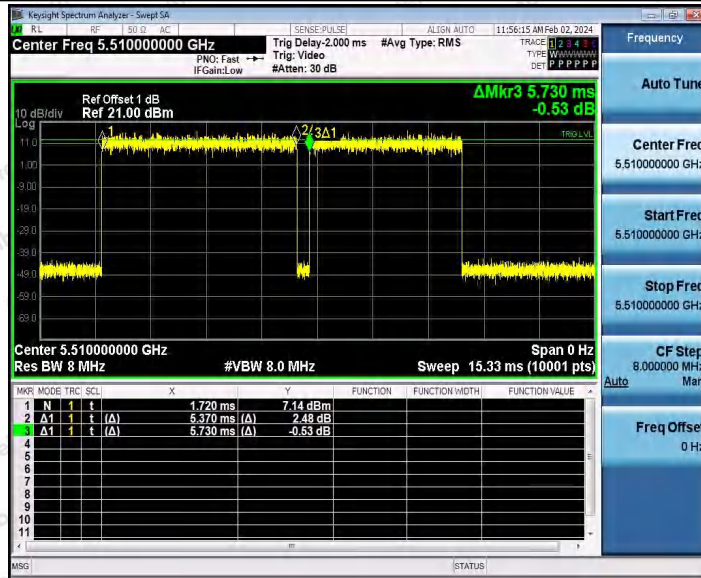

11AX40SISO_Ant1_5510

11AX40SISO_Ant1_5550