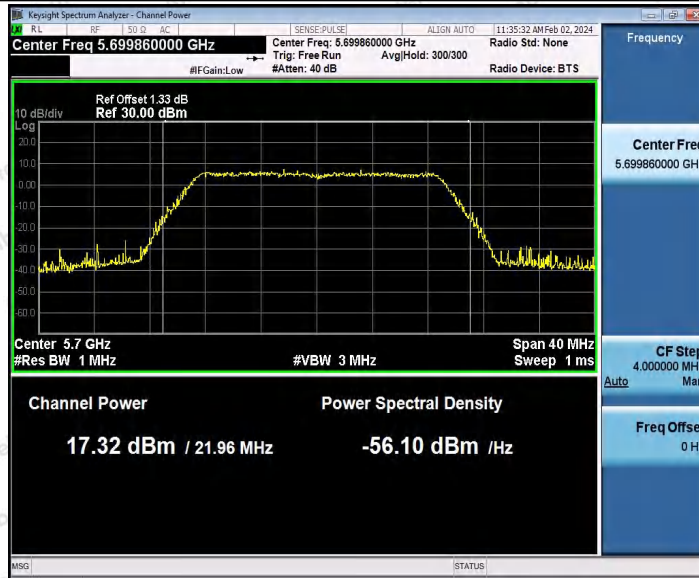

11N20SISO_Ant1_5700