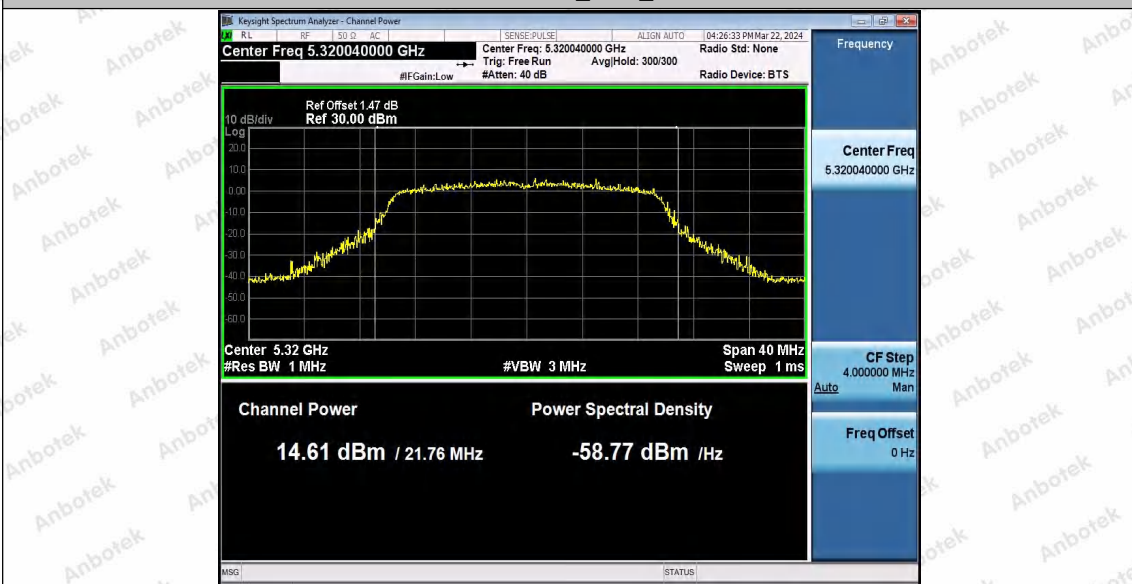

Hotline
400-003-0500
www.anbotek.com.cn

11AX20SISO_Ant1_5300

11AX20SISO_Ant1_5320

Shenzhen Anbotek Compliance Laboratory Limited

Address: 1/F., Building D, Sogood Science and Technology Park, Sanwei Community, Hangcheng Street, Bao'an District, Shenzhen, Guangdong, China.
Tel: (86) 0755-26066440 Fax: (86) 0755-26014772 Email: service@anbotek.com