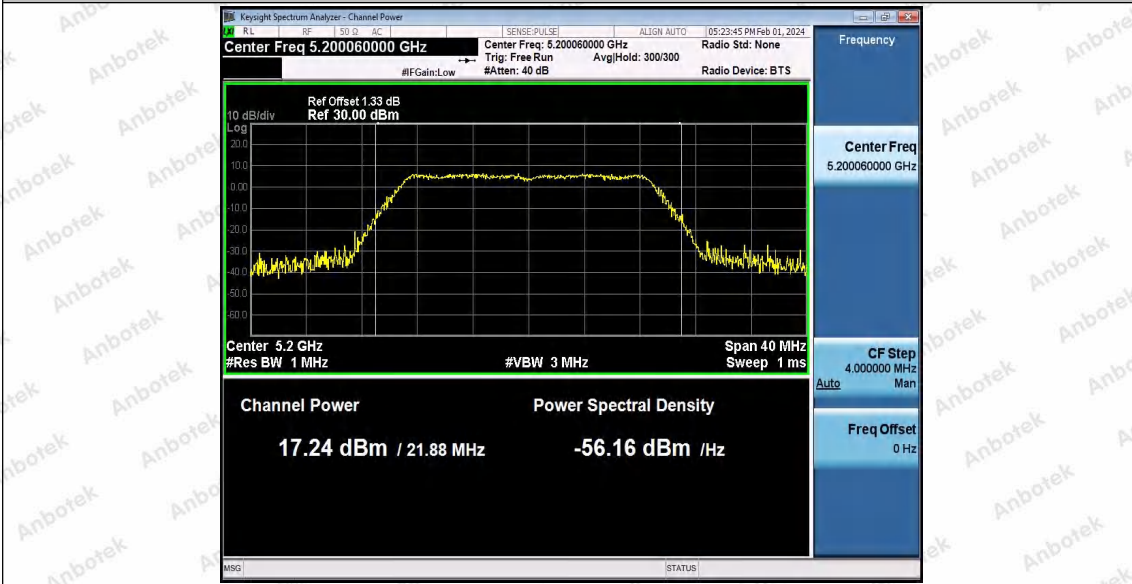

Shenzhen Anbotek Compliance Laboratory Limited

Address: 1/F., Building D, Sogood Science and Technology Park, Sanwei Community, Hangcheng Street, Bao'an District, Shenzhen, Guangdong, China.
Tel: (86) 0755-26066440 Fax: (86) 0755-26014772 Email: service@anbotek.com

Hotline 400-003-0500
www.anbotek.com.cn