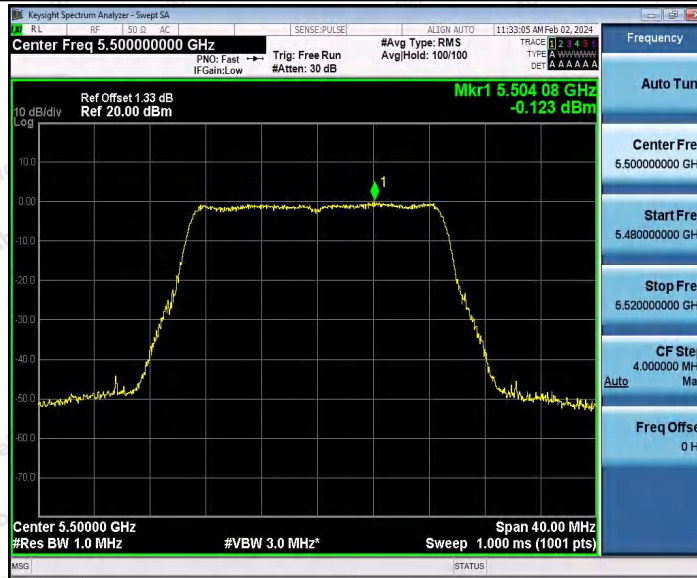

11N20SISO_Ant1_5500

11N20SISO_Ant1_5580