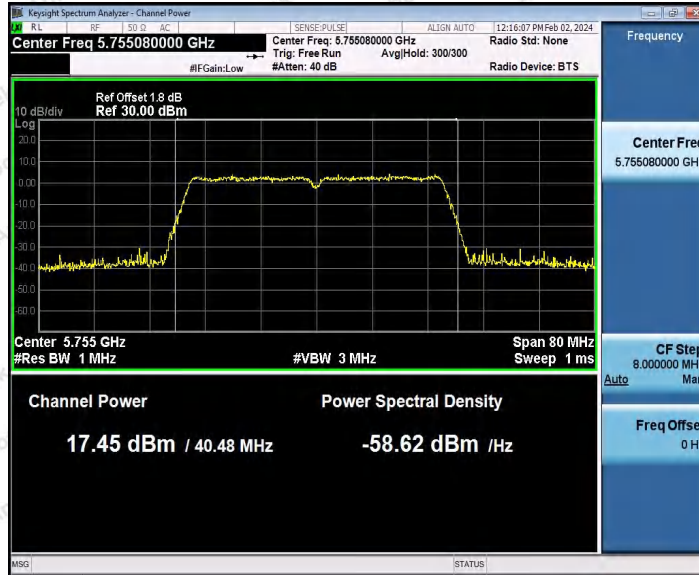

11N40SISO_Ant1_5755

11N40SISO_Ant1_5795

Shenzhen Anbotek Compliance Laboratory Limited

Address: 1/F., Building D, Sogood Science and Technology Park, Sanwei Community, Hangcheng Street, Bao'an District, Shenzhen, Guangdong, China.
Tel: (86) 0755-26066440 Fax: (86) 0755-26014772 Email: service@anbotek.com

Hotline
400-003-0500
www.anbotek.com.cn