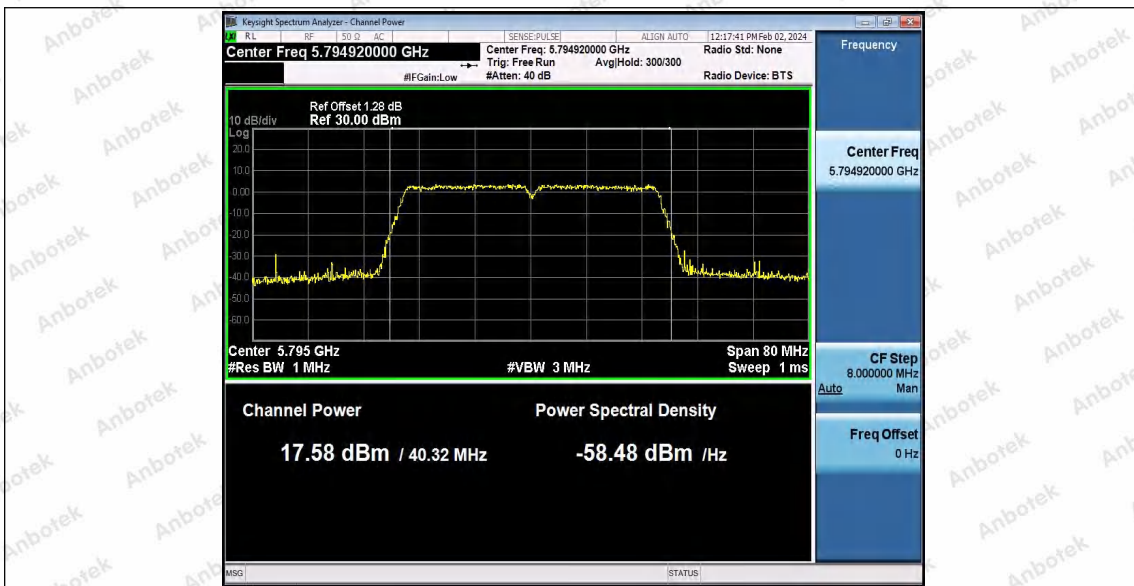

Shenzhen Anbotek Compliance Laboratory Limited

Address: 1/F., Building D, Sogood Science and Technology Park, Sanwei Community, Hangcheng Street, Bao'an District, Shenzhen, Guangdong, China.
Tel: (86) 0755-26066440 Fax: (86) 0755-26014772 Email: service@anbotek.com

Hotline: 400-003-0500
www.anbotek.com.cn