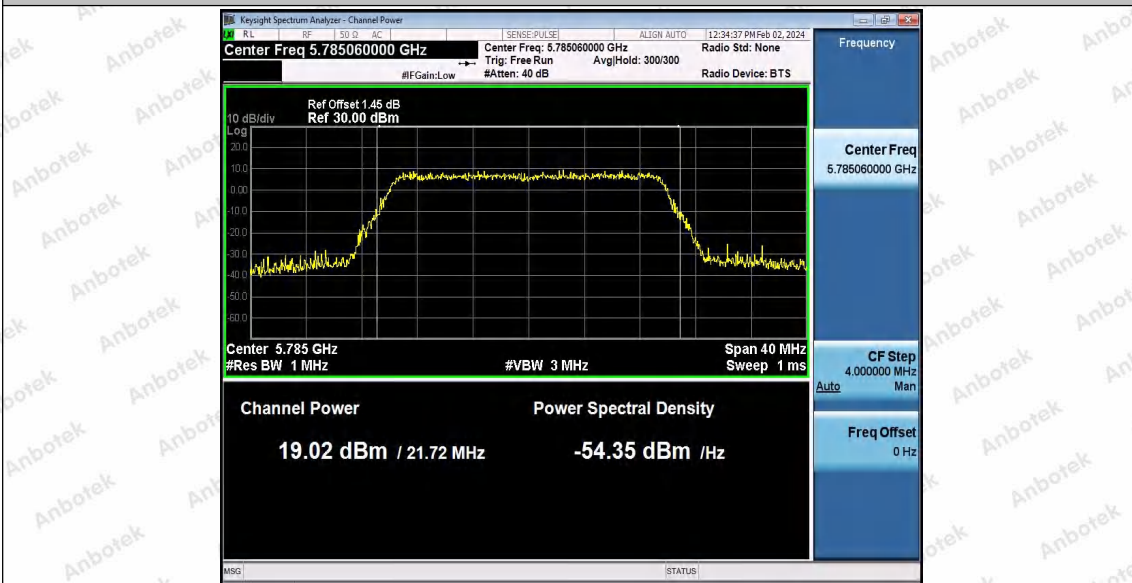

Shenzhen Anbotek Compliance Laboratory Limited

Address: 1/F., Building D, Sogood Science and Technology Park, Sanwei Community, Hangcheng Street, Bao'an District, Shenzhen, Guangdong, China.
Tel: (86) 0755-26066440 Fax: (86) 0755-26014772 Email: service@anbotek.com

Hotline: 400-003-0500
www.anbotek.com.cn