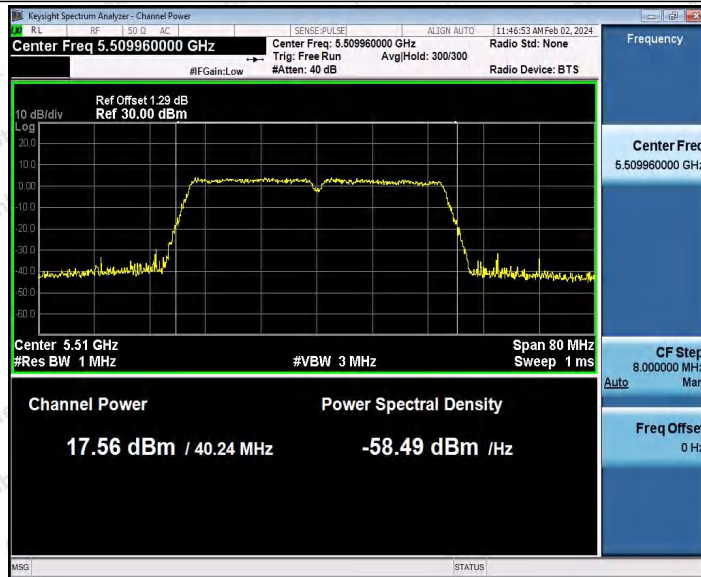

Shenzhen Anbotek Compliance Laboratory Limited

Address: 1/F., Building D, Sogood Science and Technology Park, Sanwei Community, Hangcheng Street, Bao'an District, Shenzhen, Guangdong, China.
Tel: (86) 0755-26066440 Fax: (86) 0755-26014772 Email: service@anbotek.com

Hotline: 400-003-0500
www.anbotek.com.cn