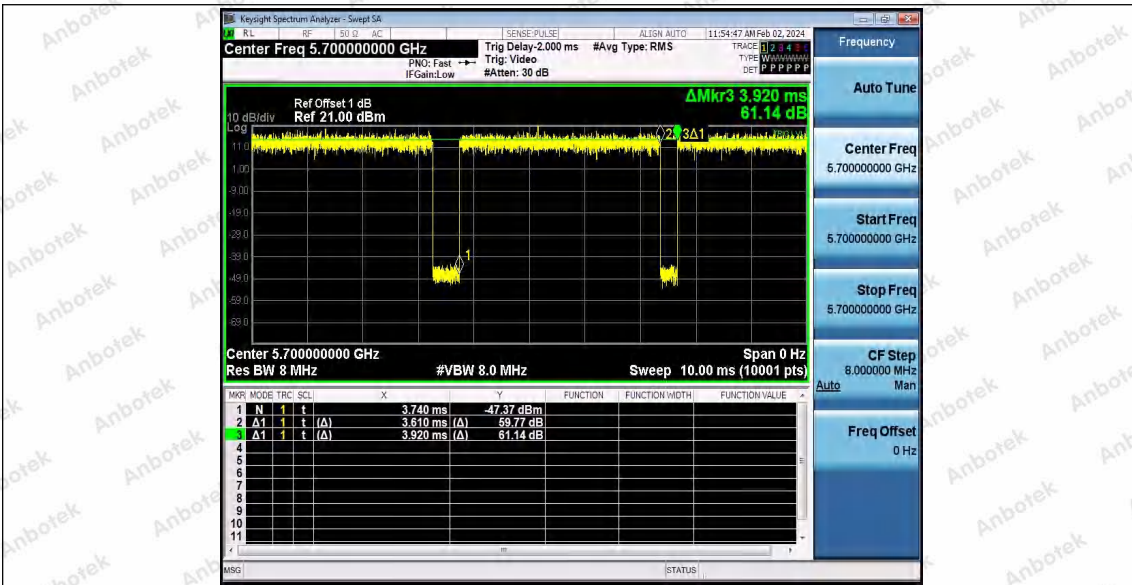

11AX20SISO_Ant1_5745