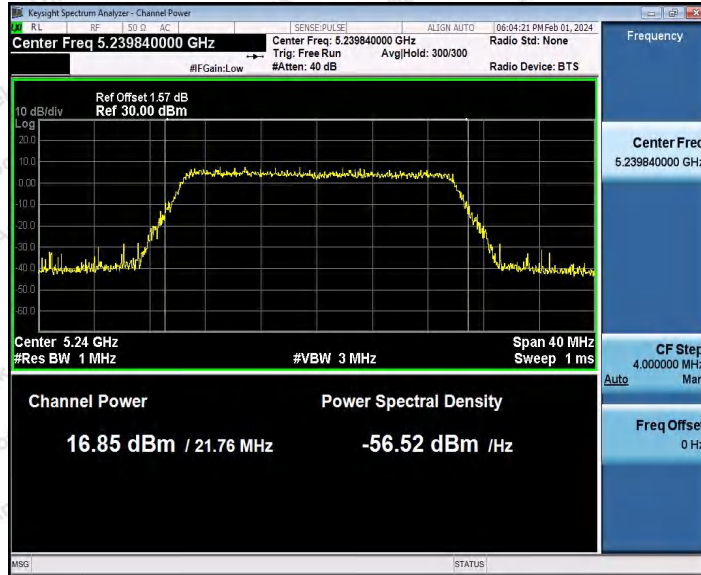

11AX20SISO_Ant1_5240

11AX20SISO_Ant1_5260

Shenzhen Anbotek Compliance Laboratory Limited

Address: 1/F., Building D, Sogood Science and Technology Park, Sanwei Community, Hangcheng Street, Bao'an District, Shenzhen, Guangdong, China.
Tel: (86) 0755-26066440 Fax: (86) 0755-26014772 Email: service@anbotek.com

Hotline
400-003-0500
www.anbotek.com.cn