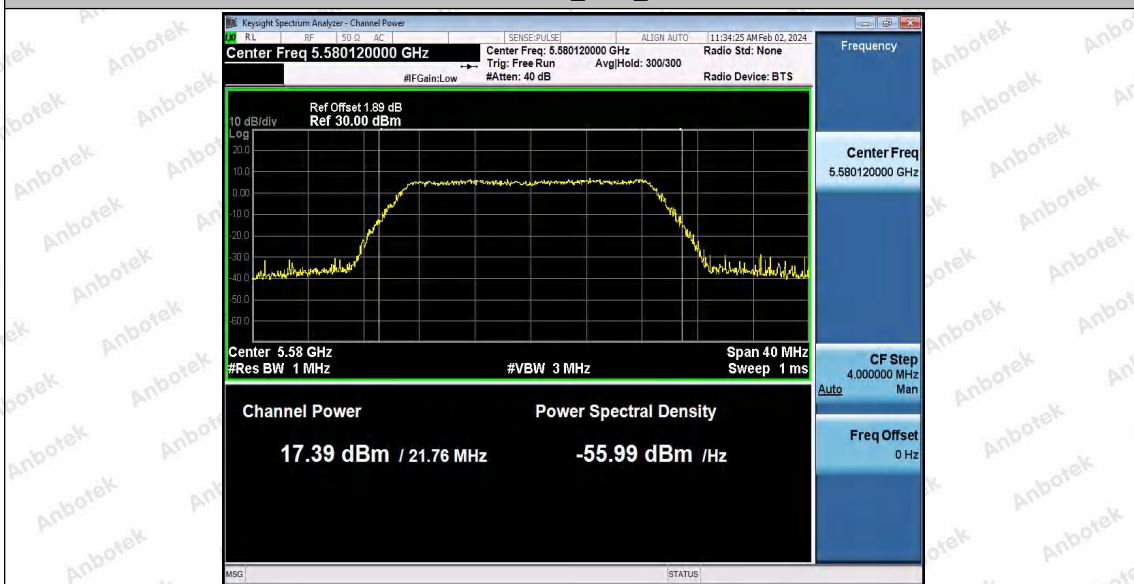

Hotline: 400-003-0500
www.anbotek.com.cn

11N20SISO_Ant1_5500

11N20SISO_Ant1_5580

Shenzhen Anbotek Compliance Laboratory Limited

Address: 1/F., Building D, Sogood Science and Technology Park, Sanwei Community, Hangcheng Street, Bao'an District, Shenzhen, Guangdong, China.
Tel: (86) 0755-26066440 Fax: (86) 0755-26014772 Email: service@anbotek.com