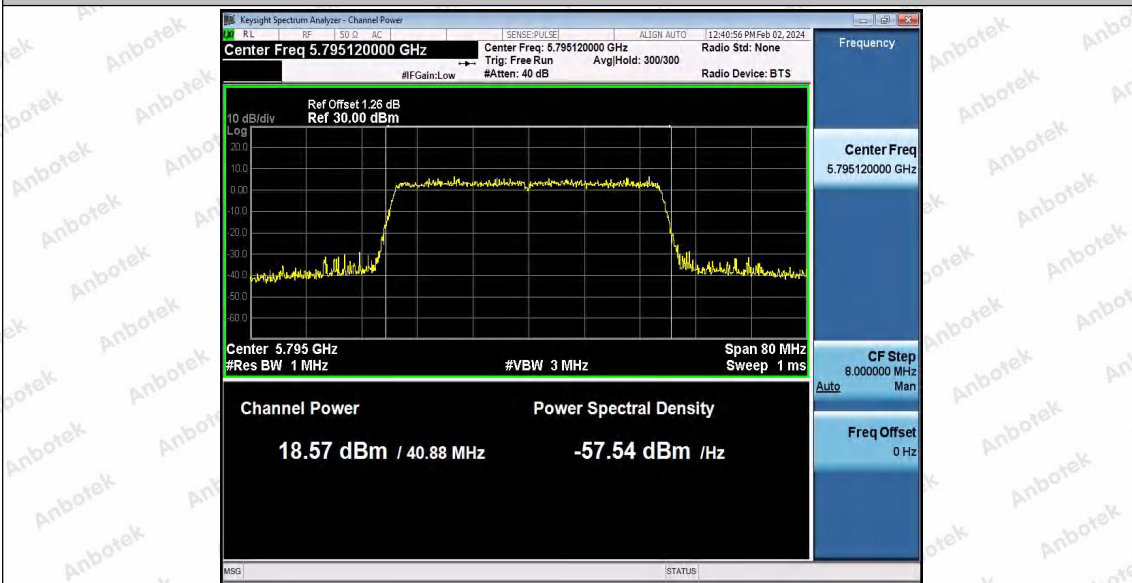

Shenzhen Anbotek Compliance Laboratory Limited

Address: 1/F., Building D, Sogood Science and Technology Park, Sanwei Community, Hangcheng Street, Bao'an District, Shenzhen, Guangdong, China.
Tel: (86) 0755-26066440 Fax: (86) 0755-26014772 Email: service@anbotek.com

Hotline: 400-003-0500
www.anbotek.com.cn