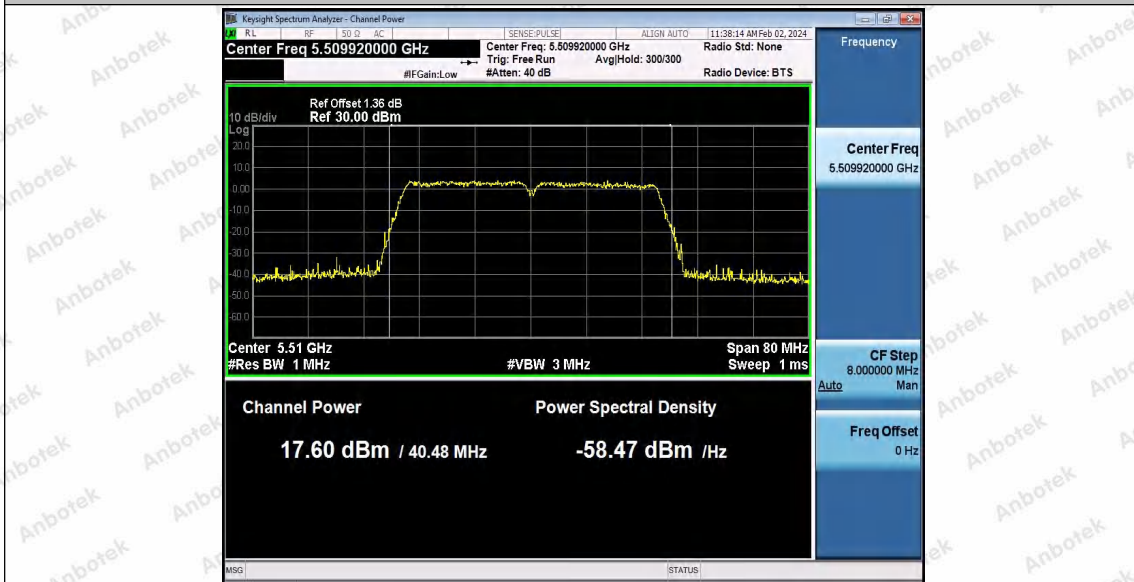

Shenzhen Anbotek Compliance Laboratory Limited

Address: 1/F., Building D, Sogood Science and Technology Park, Sanwei Community, Hangcheng Street, Bao'an District, Shenzhen, Guangdong, China.
Tel: (86) 0755-26066440 Fax: (86) 0755-26014772 Email: service@anbotek.com

Hotline 400-003-0500
www.anbotek.com.cn