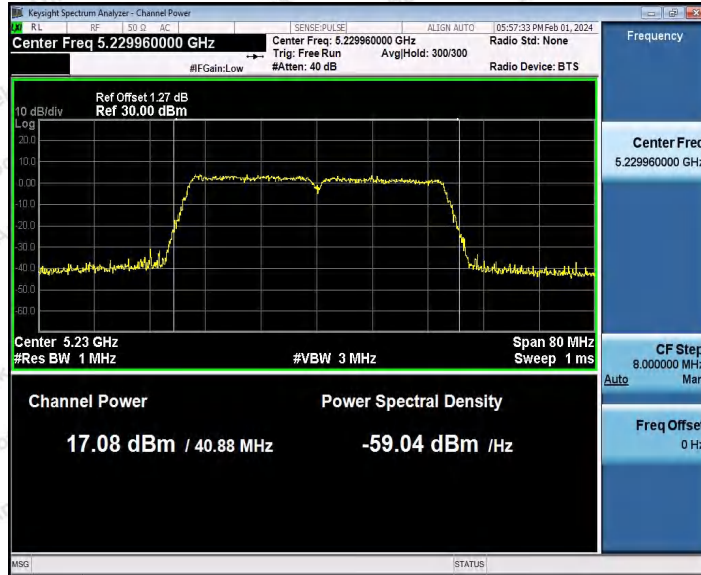

11AC40SISO_Ant1_5230

11AC40SISO_Ant1_5270

Shenzhen Anbotek Compliance Laboratory Limited

Address: 1/F., Building D, Sogood Science and Technology Park, Sanwei Community, Hangcheng Street, Bao'an District, Shenzhen, Guangdong, China.
Tel: (86) 0755-26066440 Fax: (86) 0755-26014772 Email: service@anbotek.com

Hotline
400-003-0500
www.anbotek.com.cn