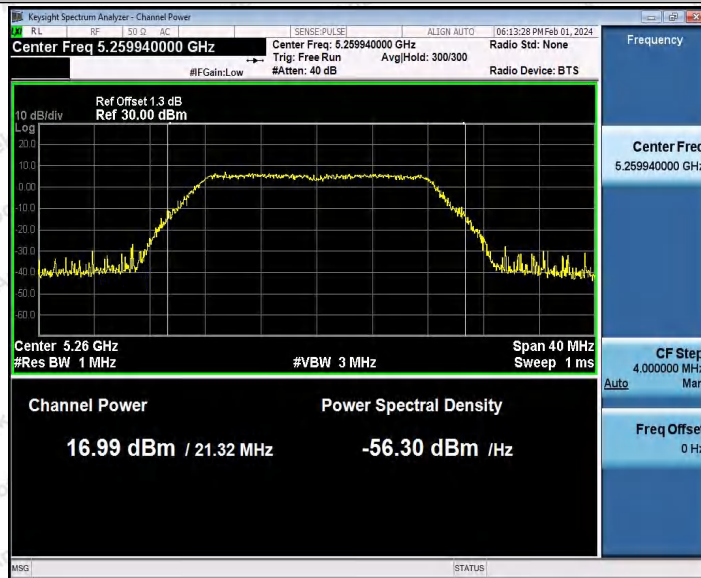

11A_Ant1_5300