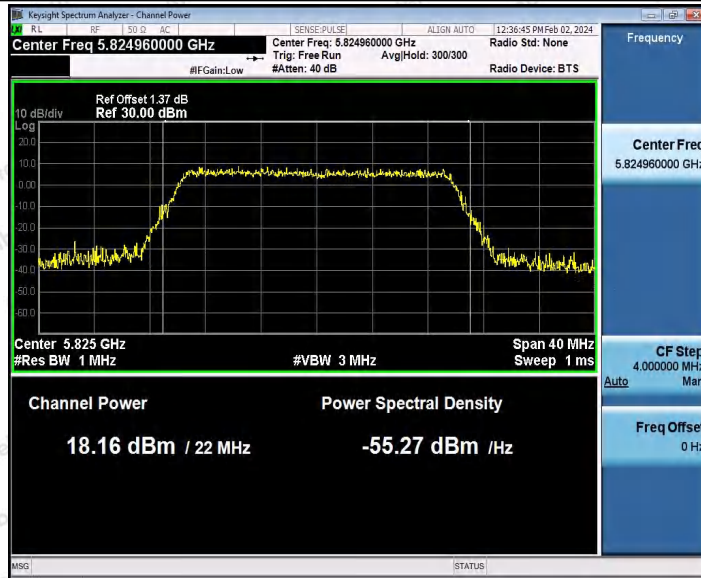

11AX20SISO_Ant1_5825