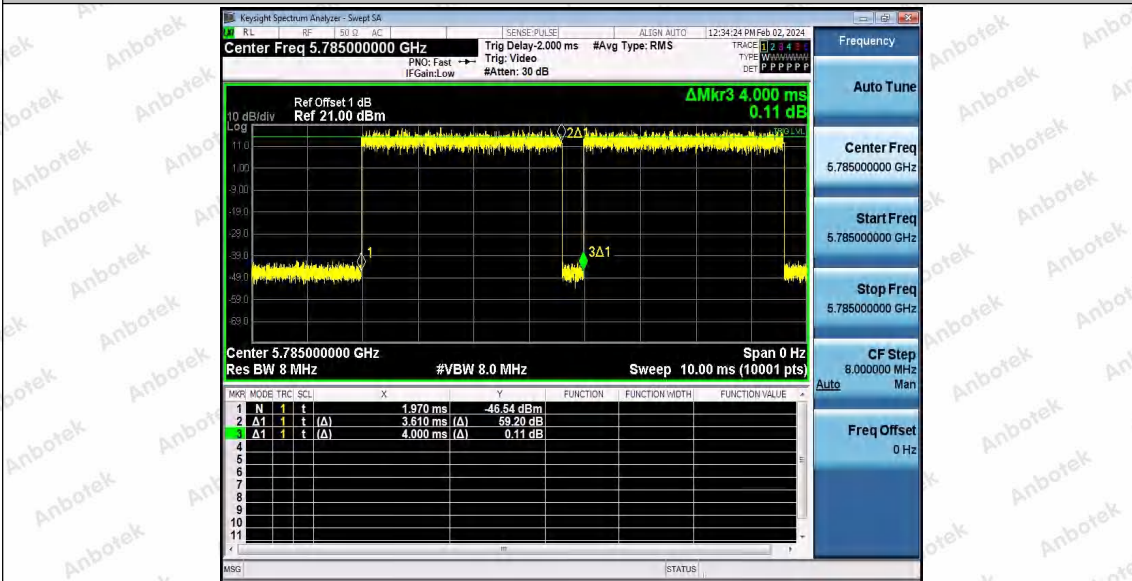

Hotline
 400-003-0500
www.anbotek.com.cn

11AX20SISO_Ant1_5745

11AX20SISO_Ant1_5785

Shenzhen Anbotek Compliance Laboratory Limited

Address: 1/F., Building D, Sogood Science and Technology Park, Sanwei Community, Hangcheng Street, Bao'an District, Shenzhen, Guangdong, China.
Tel: (86) 0755-26066440 Fax: (86) 0755-26014772 Email: service@anbotek.com