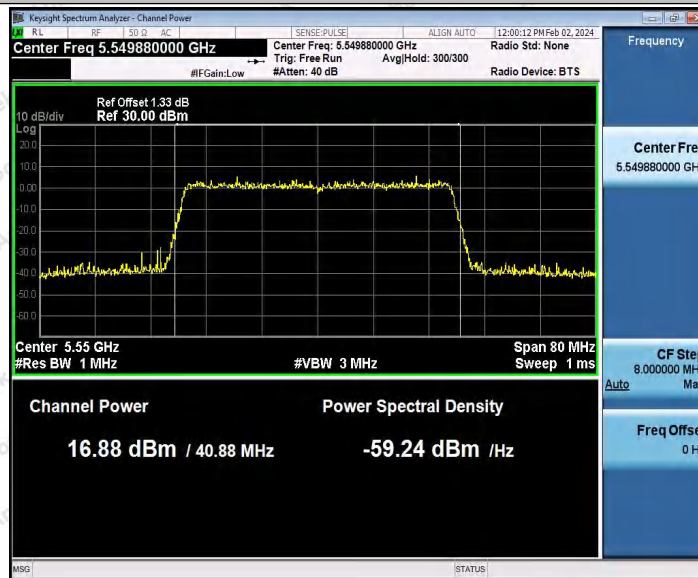

11AX40SISO_Ant1_5550

11AX40SISO_Ant1_5670

Shenzhen Anbotek Compliance Laboratory Limited

Address: 1/F., Building D, Sogood Science and Technology Park, Sanwei Community, Hangcheng Street, Bao'an District, Shenzhen, Guangdong, China.
Tel: (86) 0755-26066440 Fax: (86) 0755-26014772 Email: service@anbotek.com

Hotline
400-003-0500
www.anbotek.com.cn