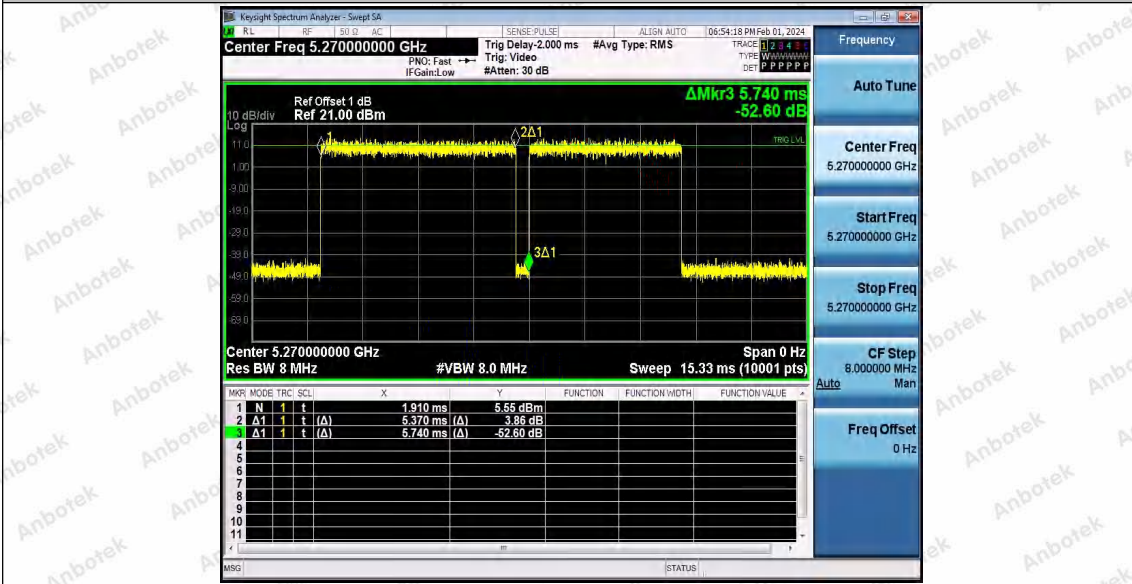

11AX40SISO_Ant1_5310