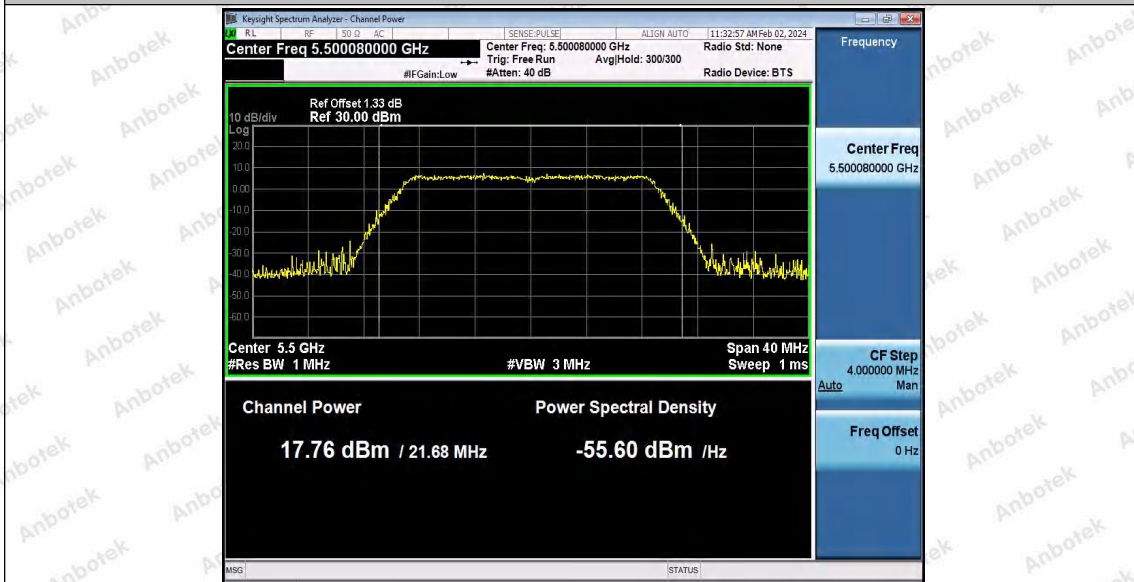

11N20SISO_Ant1_5580