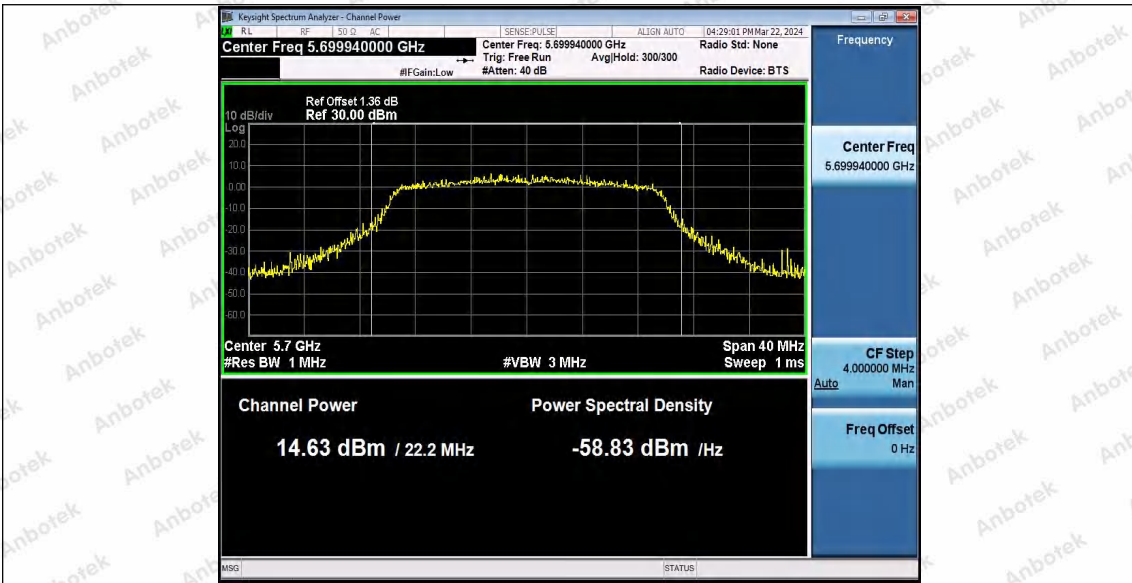

Shenzhen Anbotek Compliance Laboratory Limited

Address: 1/F., Building D, Sogood Science and Technology Park, Sanwei Community, Hangcheng Street, Bao'an District, Shenzhen, Guangdong, China.
Tel: (86) 0755-26066440 Fax: (86) 0755-26014772 Email: service@anbotek.com

Hotline: 400-003-0500
www.anbotek.com.cn