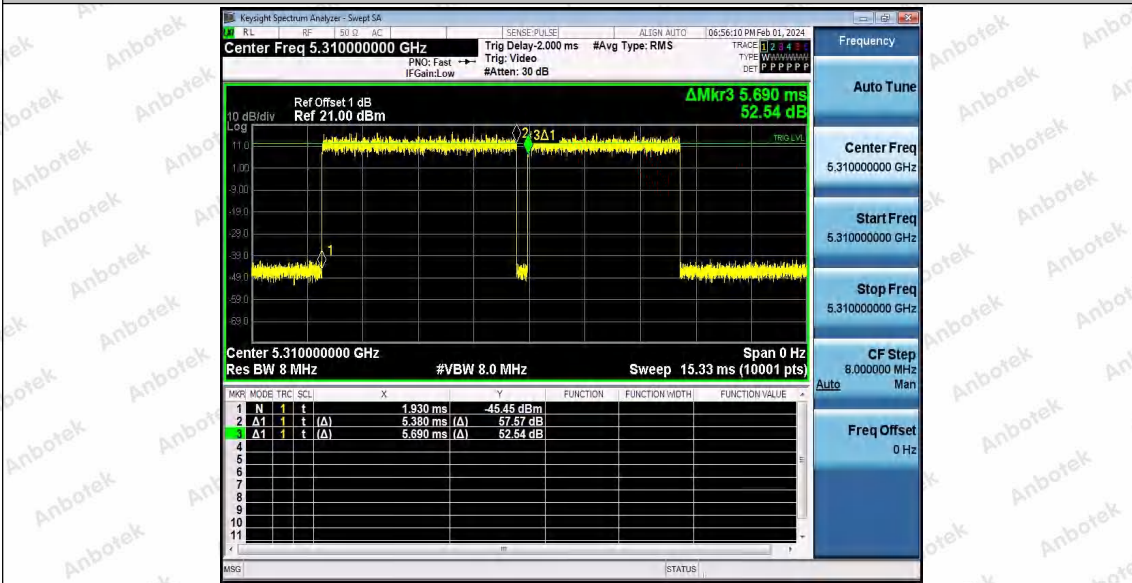

Hotline 400-003-0500
 www.anbotek.com.cn

11AX40SISO_Ant1_5270

11AX40SISO_Ant1_5310

Shenzhen Anbotek Compliance Laboratory Limited

Address: 1/F., Building D, Sogood Science and Technology Park, Sanwei Community, Hangcheng Street, Bao'an District, Shenzhen, Guangdong, China.
Tel: (86) 0755-26066440 Fax: (86) 0755-26014772 Email: service@anbotek.com