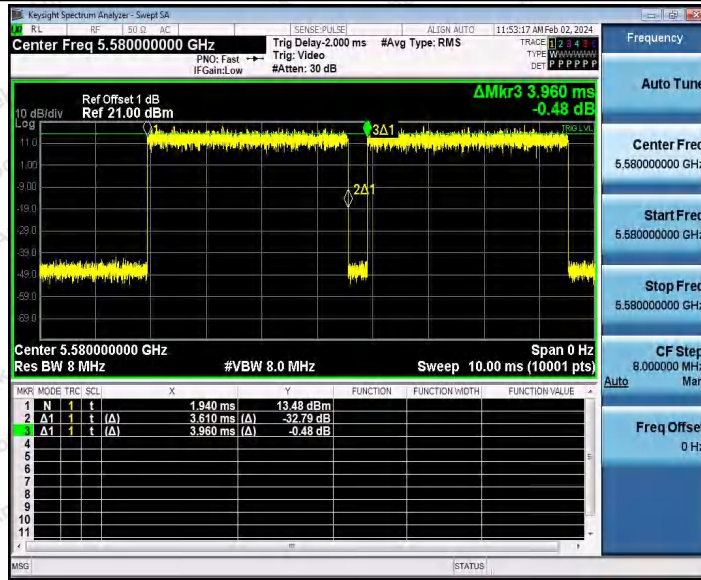

11AX20SISO_Ant1_5500

11AX20SISO_Ant1_5580

11AX20SISO_Ant1_5700

Shenzhen Anbotek Compliance Laboratory Limited

Address: 1/F., Building D, Sogood Science and Technology Park, Sanwei Community, Hangcheng Street, Bao'an District, Shenzhen, Guangdong, China.
 Tel: (86) 0755-26066440 Fax: (86) 0755-26014772 Email: service@anbotek.com