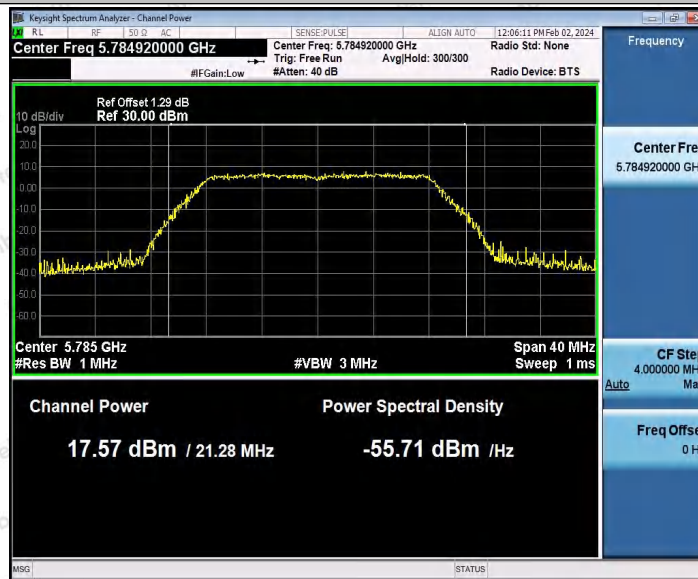

11A_Ant1_5785