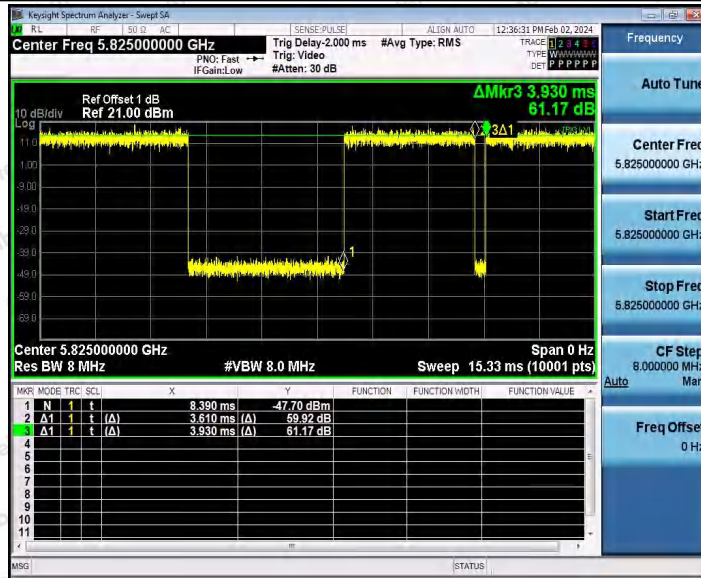

11AX20SISO_Ant1_5825