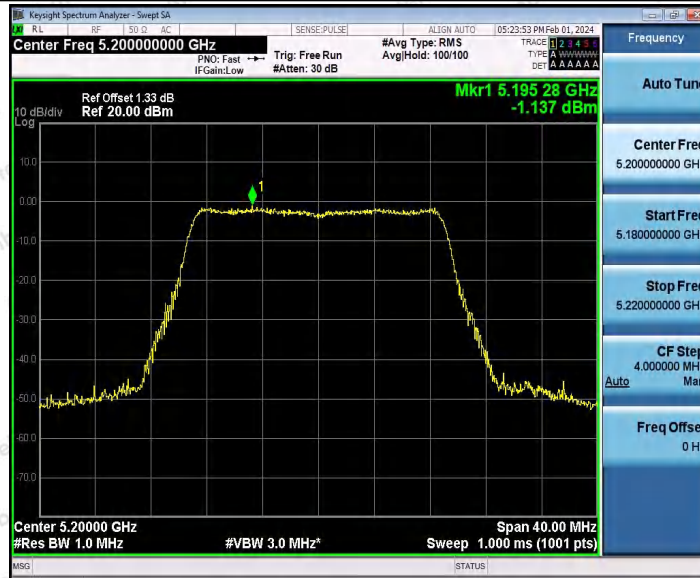

11N20SISO_Ant1_5200

11N20SISO_Ant1_5240