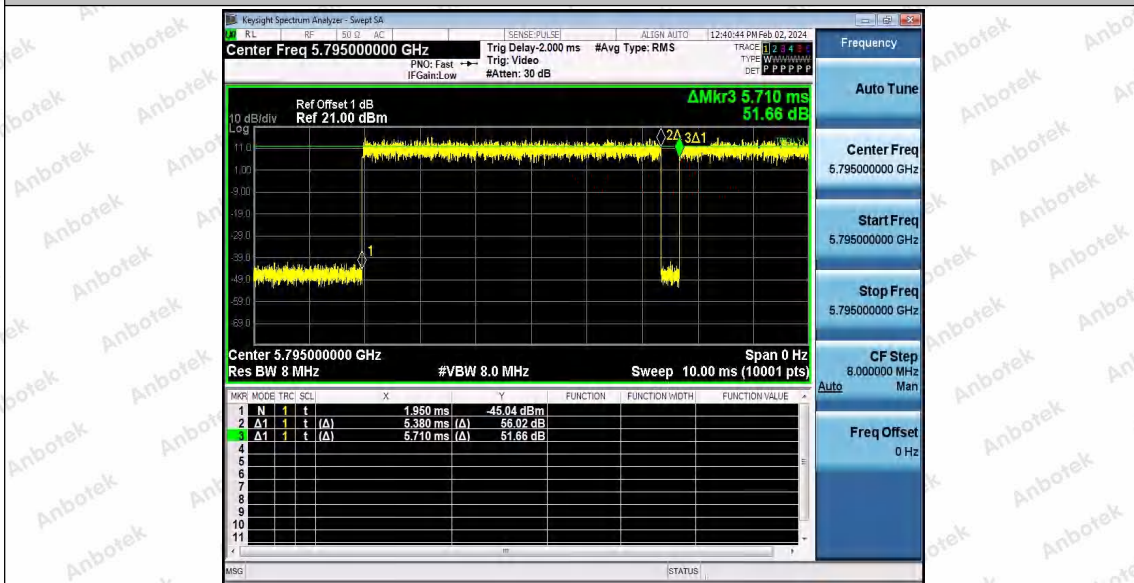

Shenzhen Anbotek Compliance Laboratory Limited

Address: 1/F., Building D, Sogood Science and Technology Park, Sanwei Community, Hangcheng Street, Bao'an District, Shenzhen, Guangdong, China.
Tel: (86) 0755-26066440 Fax: (86) 0755-26014772 Email: service@anbotek.com

Hotline 400-003-0500
www.anbotek.com.cn