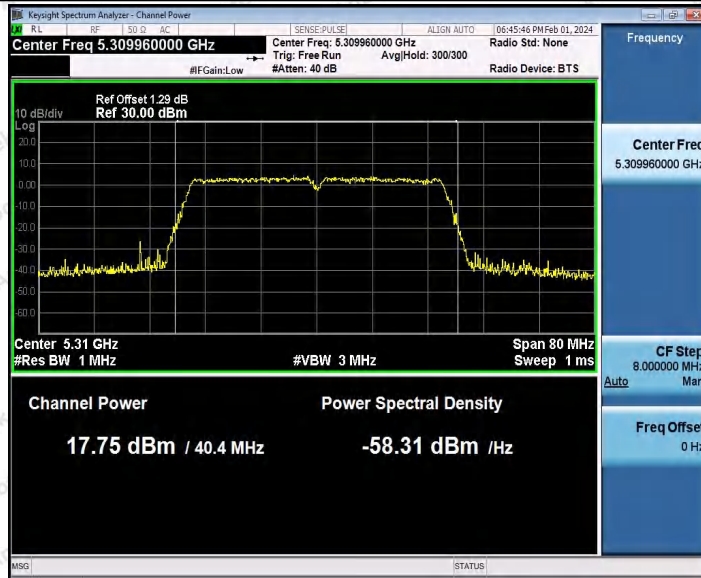

11AC40SISO_Ant1_5510