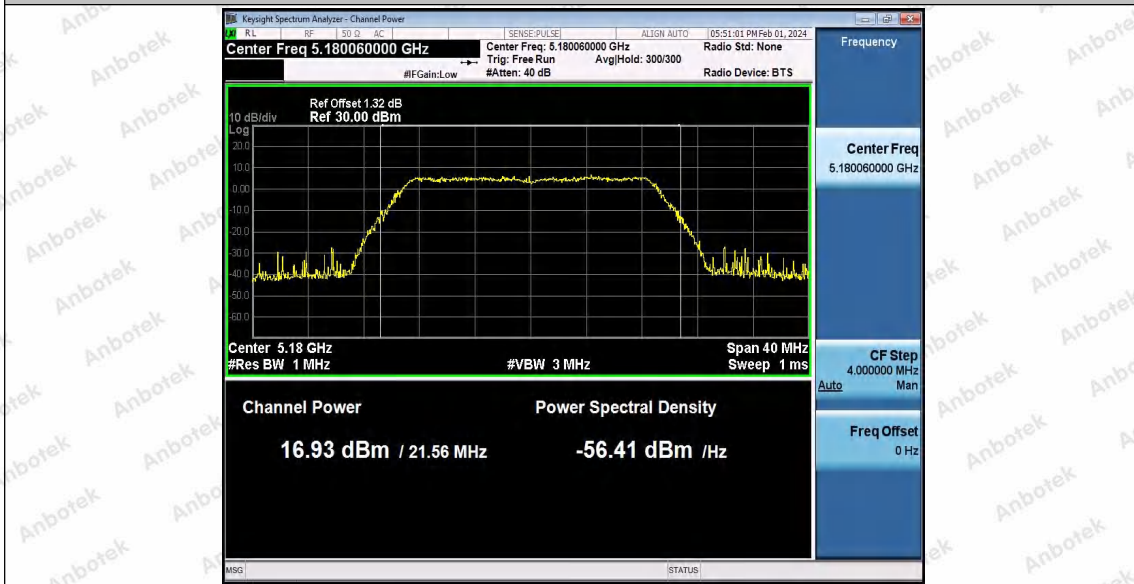

Shenzhen Anbotek Compliance Laboratory Limited

Address: 1/F., Building D, Sogood Science and Technology Park, Sanwei Community, Hangcheng Street, Bao'an District, Shenzhen, Guangdong, China.
Tel: (86) 0755-26066440 Fax: (86) 0755-26014772 Email: service@anbotek.com

Hotline: 400-003-0500
www.anbotek.com.cn