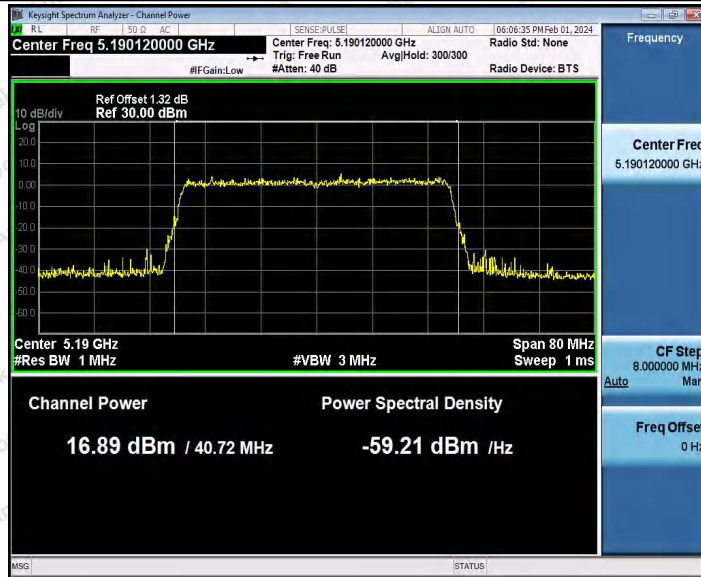

11AX40SISO_Ant1_5190

11AX40SISO_Ant1_5230

Shenzhen Anbotek Compliance Laboratory Limited

Address: 1/F., Building D, Sogood Science and Technology Park, Sanwei Community, Hangcheng Street, Bao'an District, Shenzhen, Guangdong, China.
Tel: (86) 0755-26066440 Fax: (86) 0755-26014772 Email: service@anbotek.com

Hotline: 400-003-0500
www.anbotek.com.cn