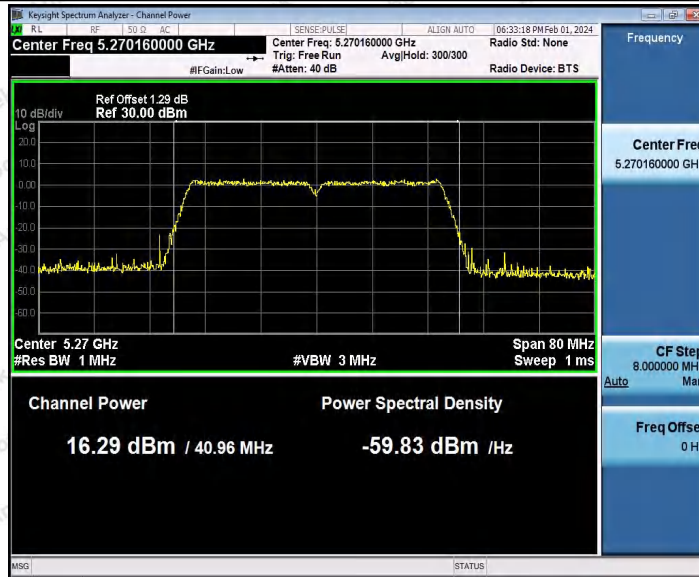

11N40SISO_Ant1_5310

Shenzhen Anbotek Compliance Laboratory Limited

Address: 1/F., Building D, Sogood Science and Technology Park, Sanwei Community, Hangcheng Street, Bao'an District, Shenzhen, Guangdong, China.
Tel: (86) 0755-26066440 Fax: (86) 0755-26014772 Email: service@anbotek.com

Hotline
400-003-0500
www.anbotek.com.cn