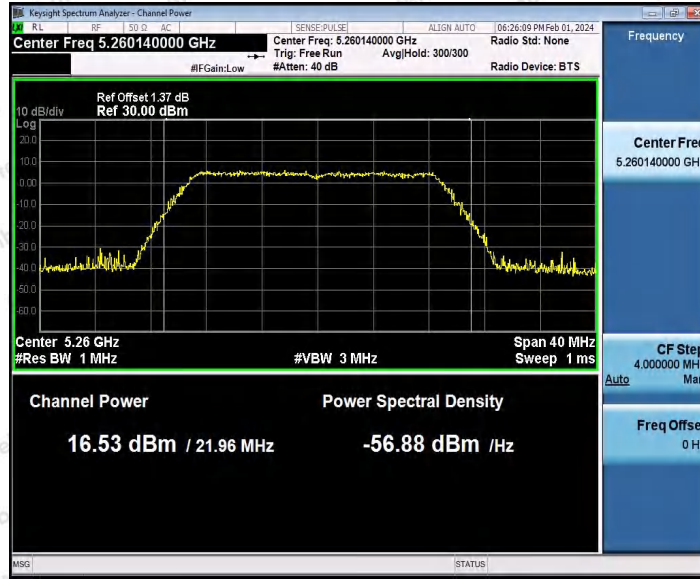

11N20SISO_Ant1_5260