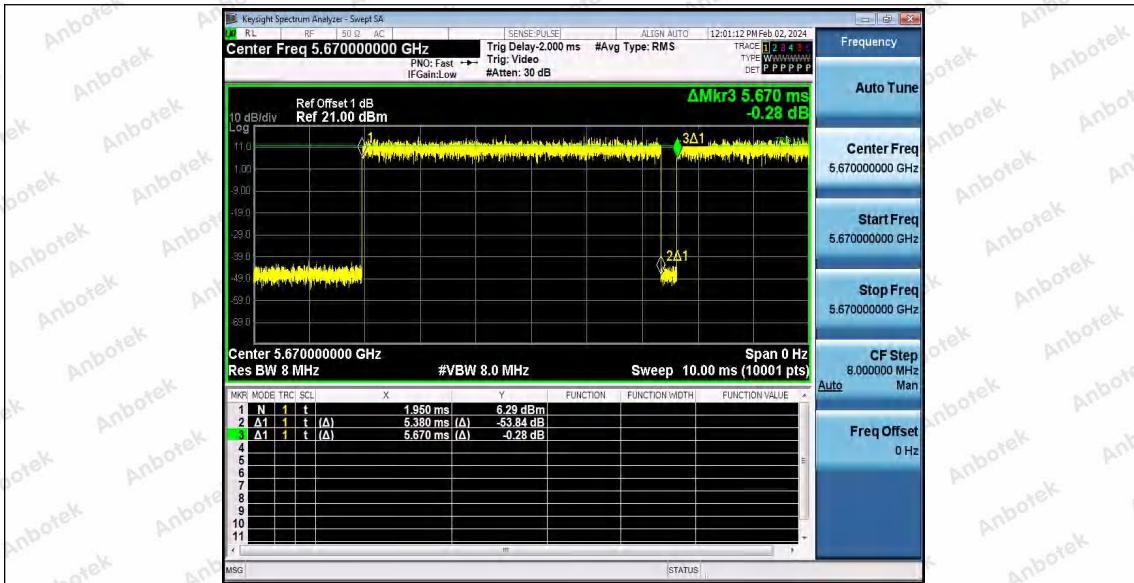

11AX40SISO_Ant1_5755