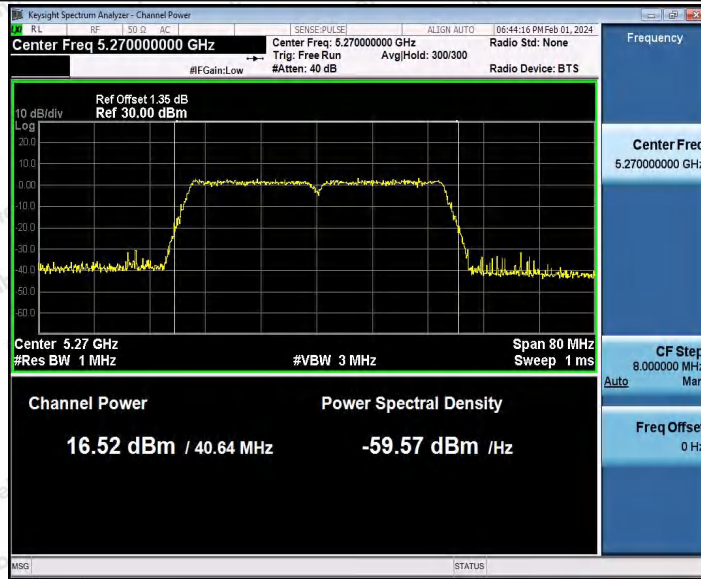

11AC40SISO_Ant1_5310