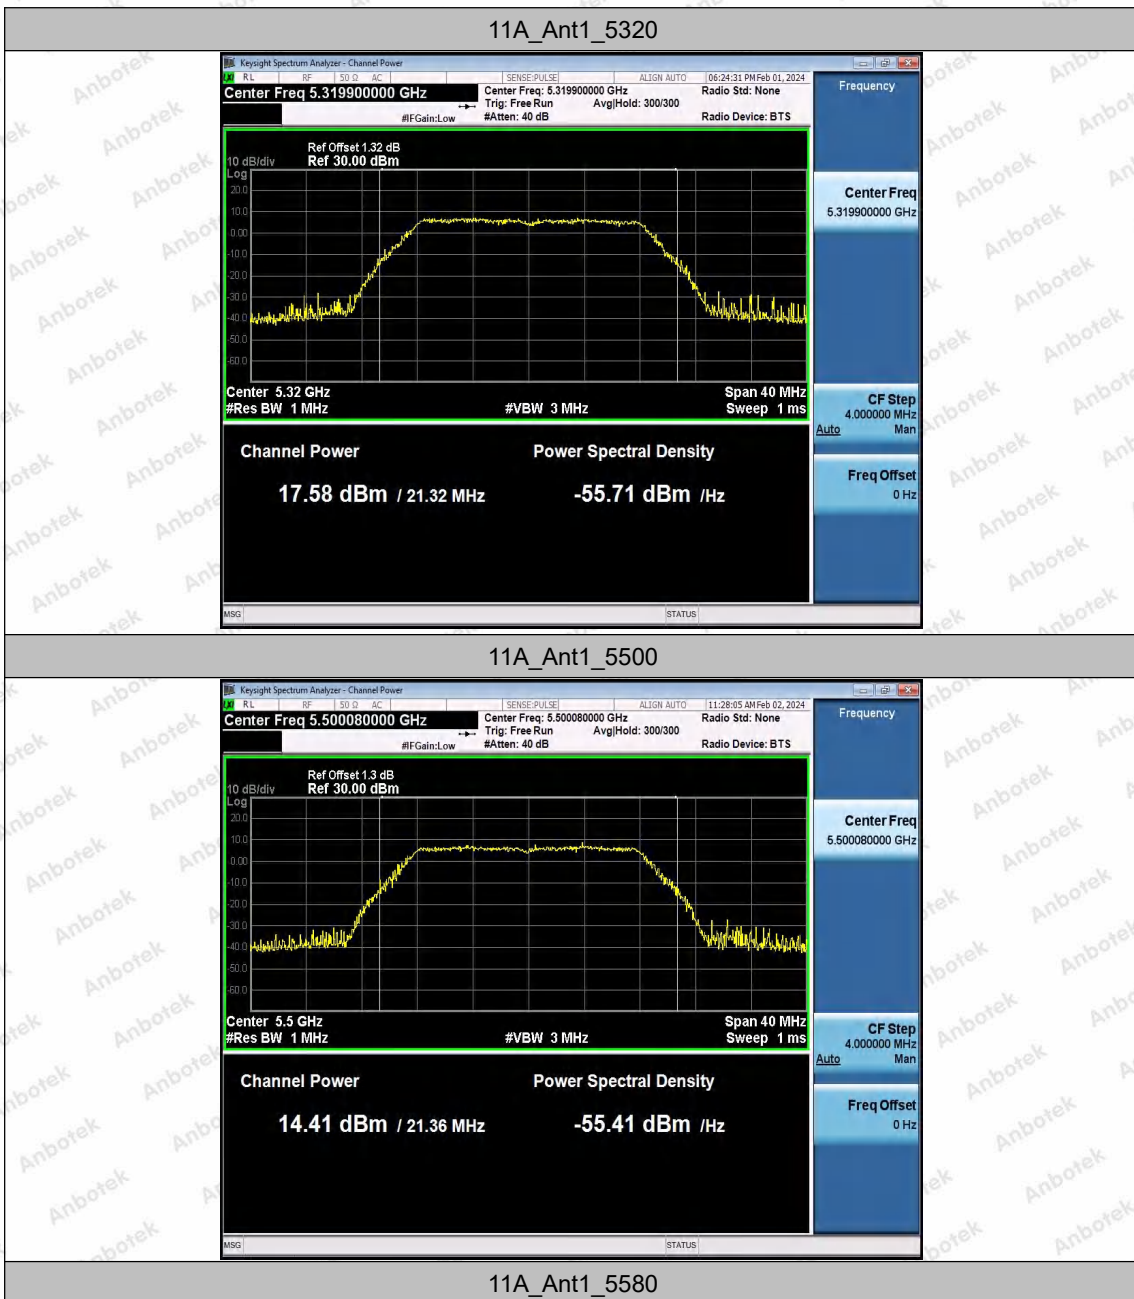

Shenzhen Anbotek Compliance Laboratory Limited

Address: 1/F., Building D, Sogood Science and Technology Park, Sanwei Community, Hangcheng Street, Bao'an District, Shenzhen, Guangdong, China.
Tel: (86) 0755-26066440 Fax: (86) 0755-26014772 Email: service@anbotek.com

Hotline: 400-003-0500
www.anbotek.com.cn