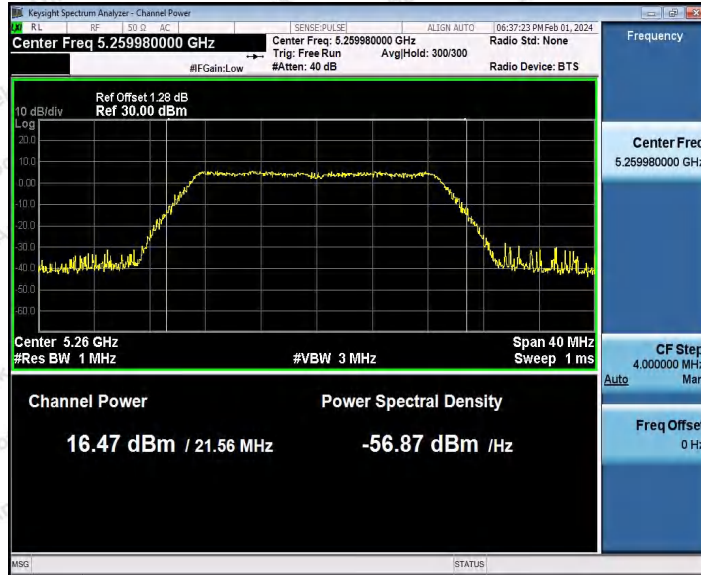

11AC20SISO_Ant1_5260

11AC20SISO_Ant1_5300

Shenzhen Anbotek Compliance Laboratory Limited

Address: 1/F., Building D, Sogood Science and Technology Park, Sanwei Community, Hangcheng Street, Bao'an District, Shenzhen, Guangdong, China.
Tel: (86) 0755-26066440 Fax: (86) 0755-26014772 Email: service@anbotek.com

Hotline: 400-003-0500
www.anbotek.com.cn