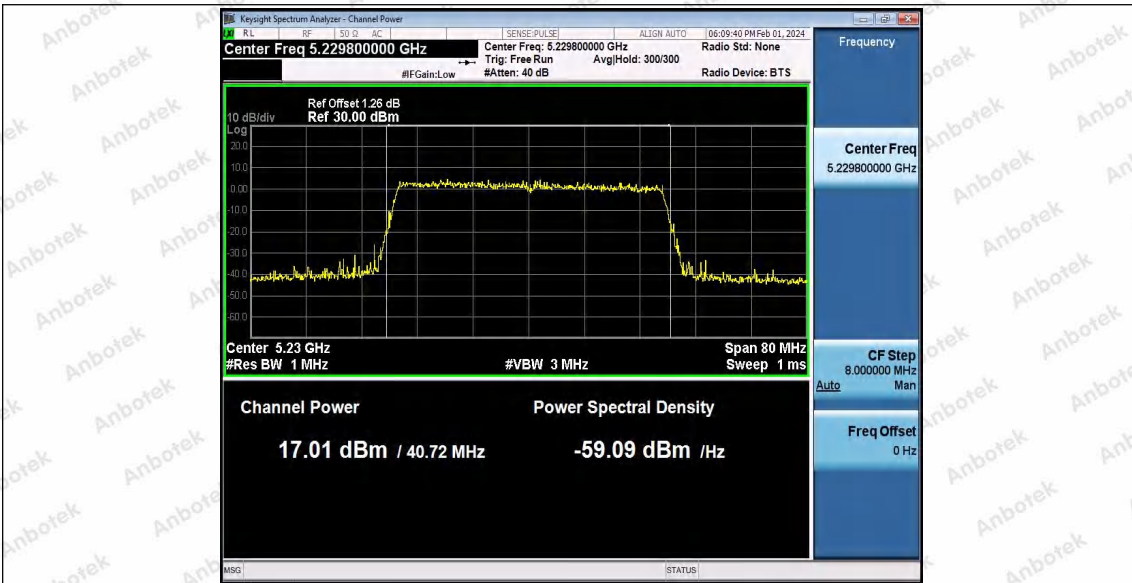

11AX40SISO_Ant1_5270