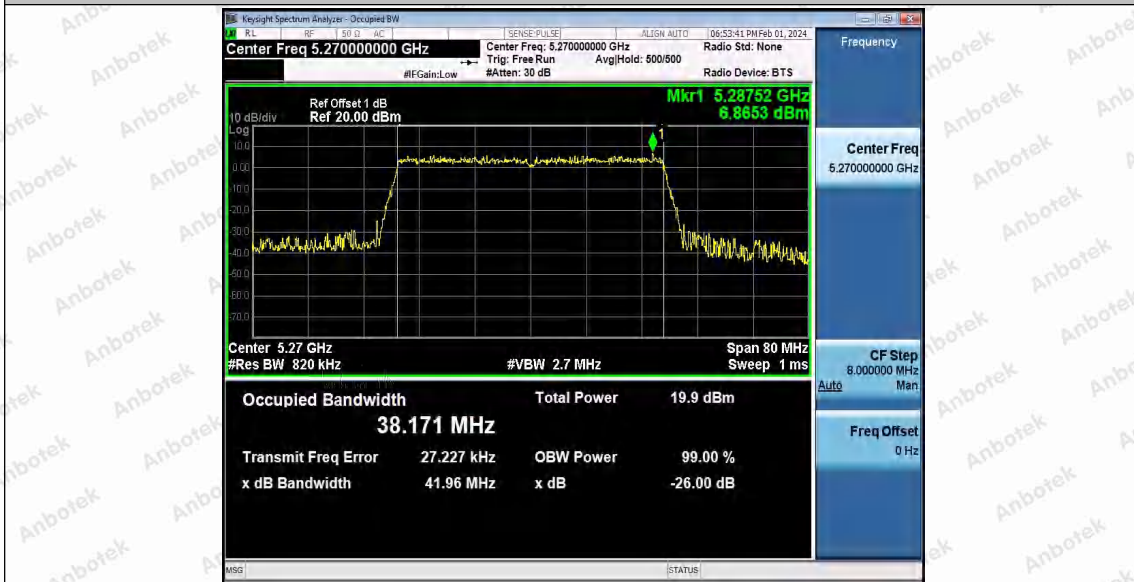

11AX40SISO_Ant1_5270