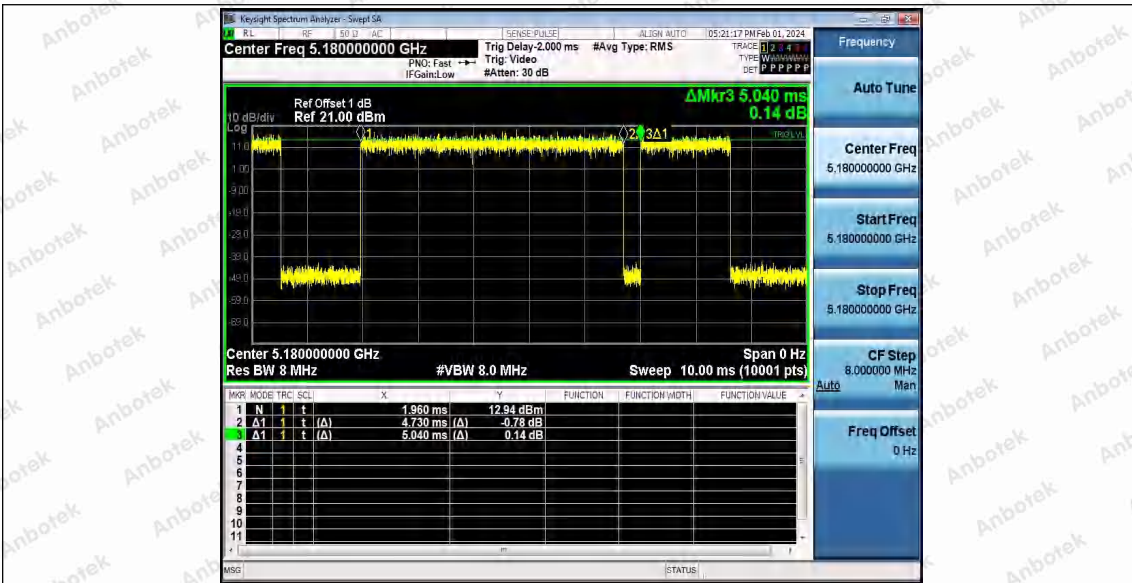

11N20SISO_Ant1_5180