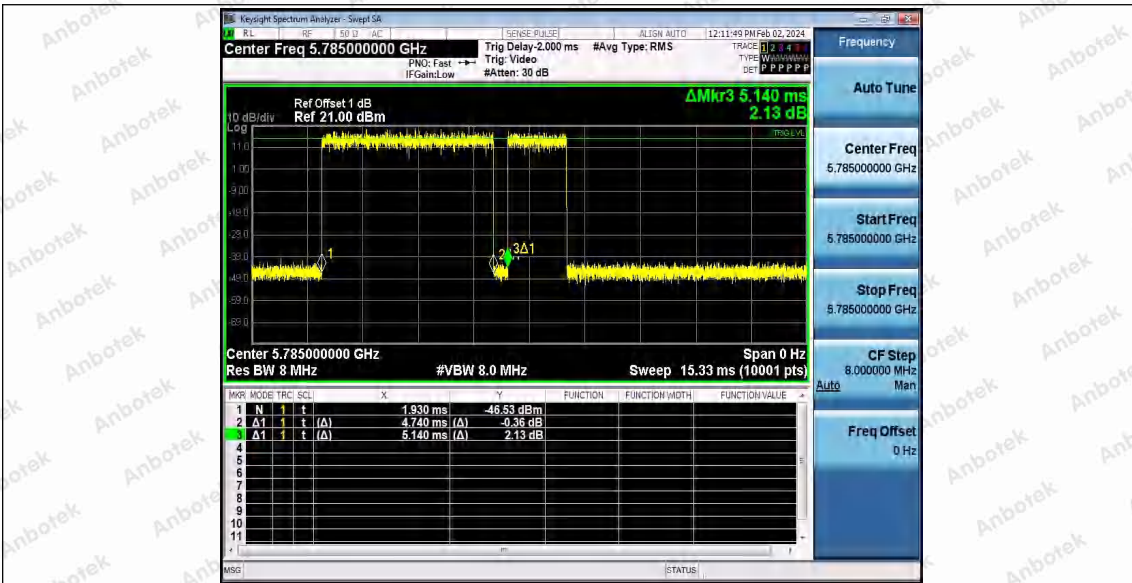

11N20SISO_Ant1_5785