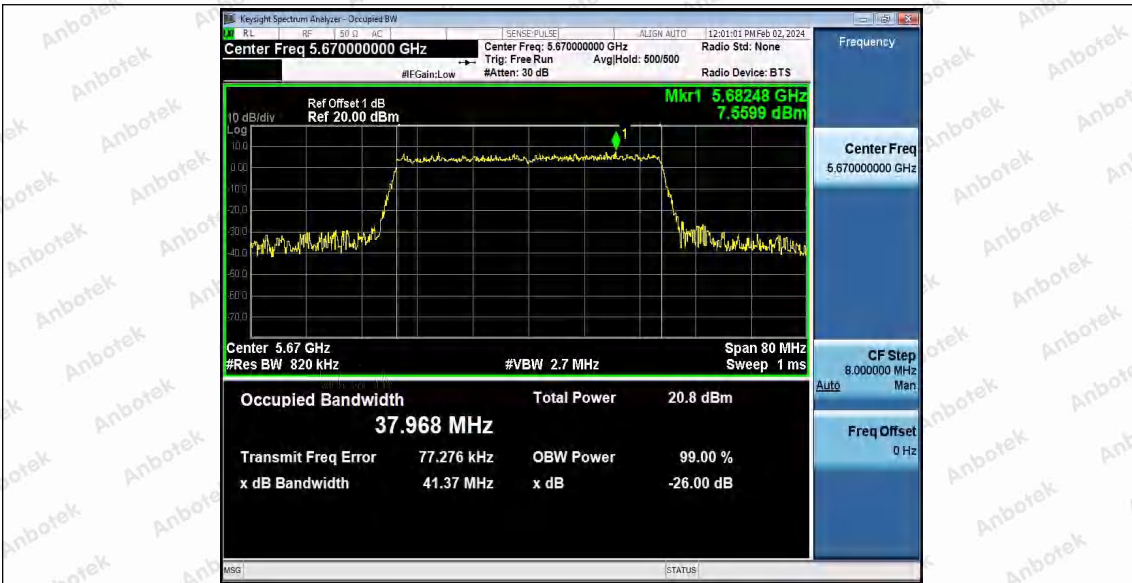

Shenzhen Anbotek Compliance Laboratory Limited

Address: 1/F., Building D, Sogood Science and Technology Park, Sanwei Community, Hangcheng Street, Bao'an District, Shenzhen, Guangdong, China.
Tel: (86) 0755-26066440 Fax: (86) 0755-26014772 Email: service@anbotek.com

Hotline 400-003-0500
www.anbotek.com.cn