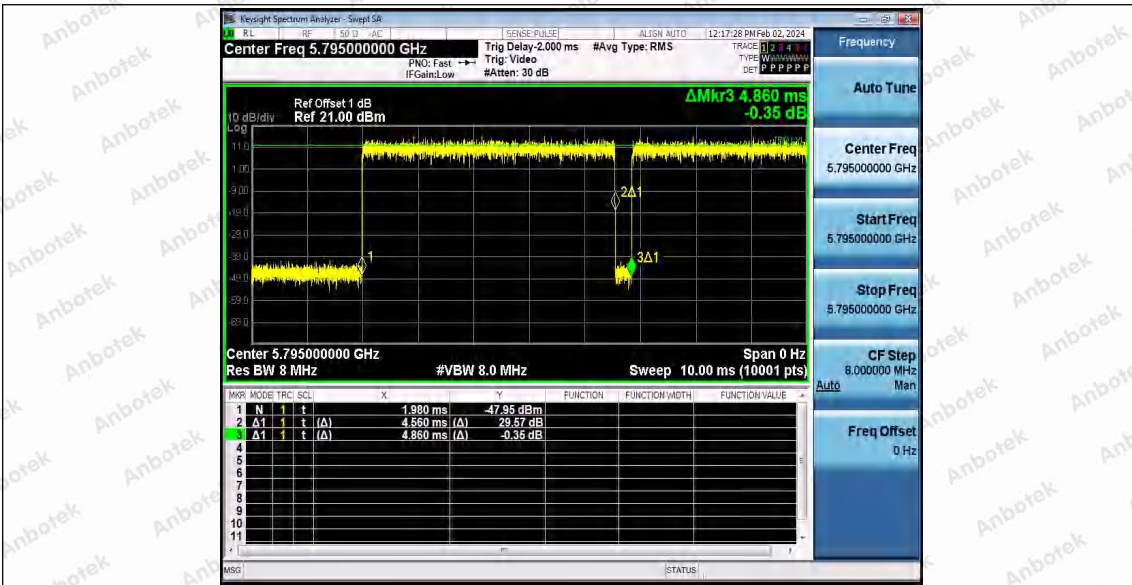

11N40SISO_Ant1_5795