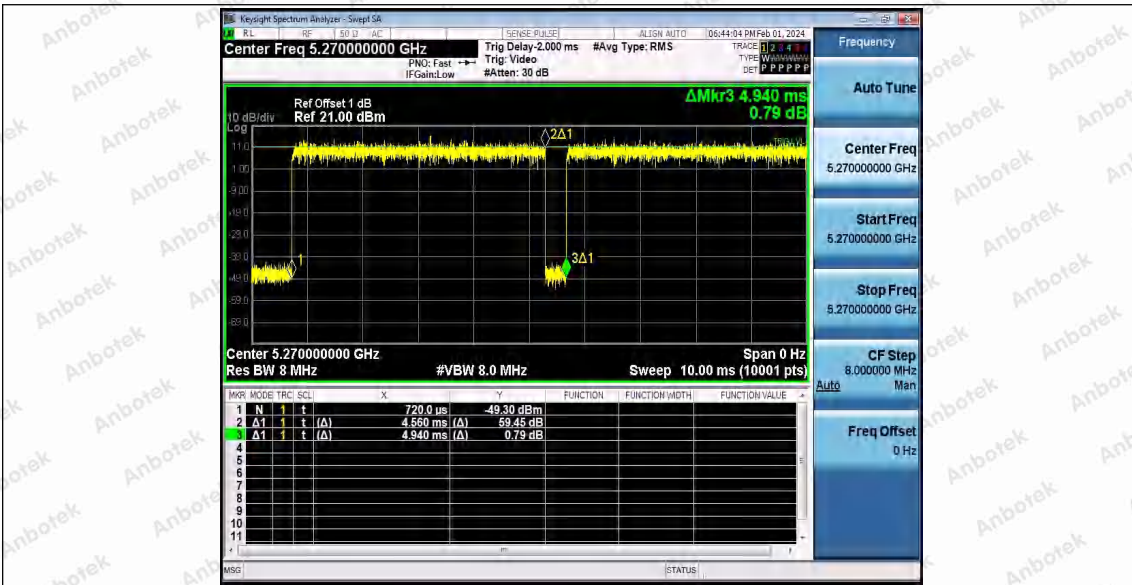

11AC40SISO_Ant1_5270