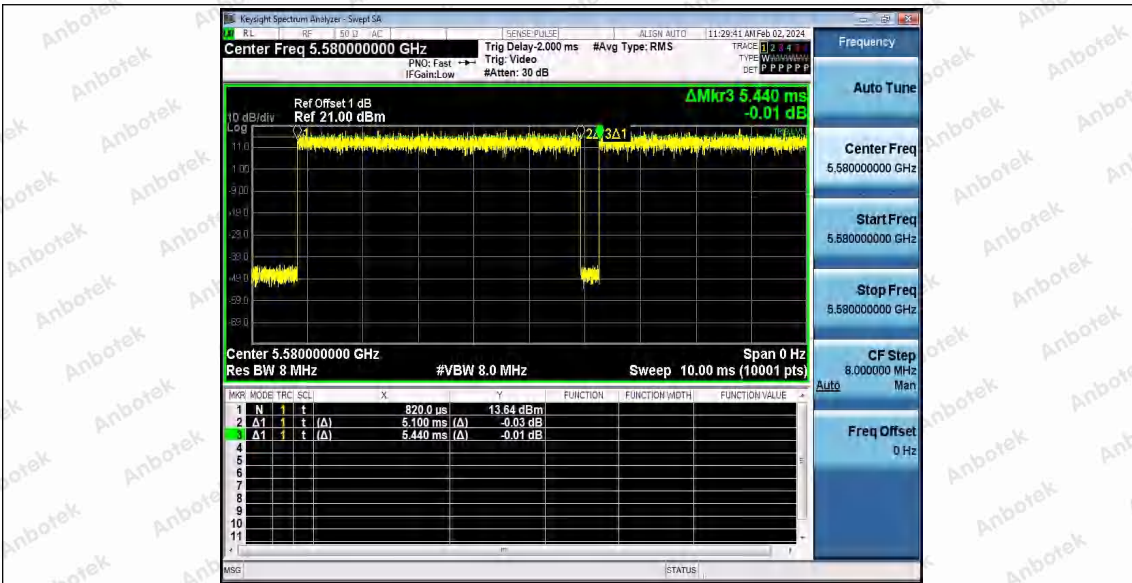

11A_Ant1_5580