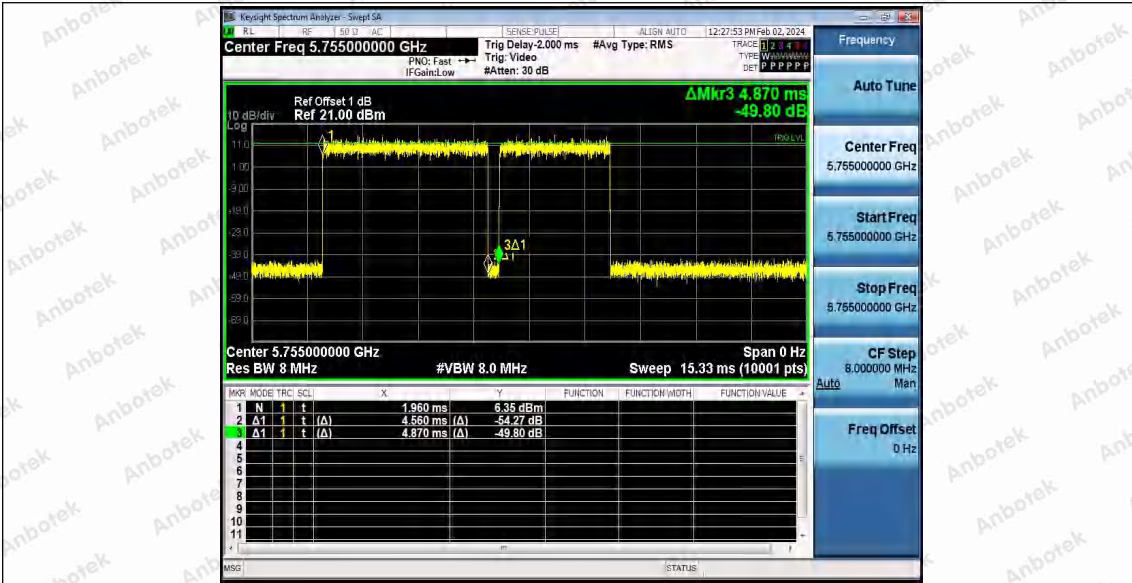

11AC40SISO_Ant1_5755