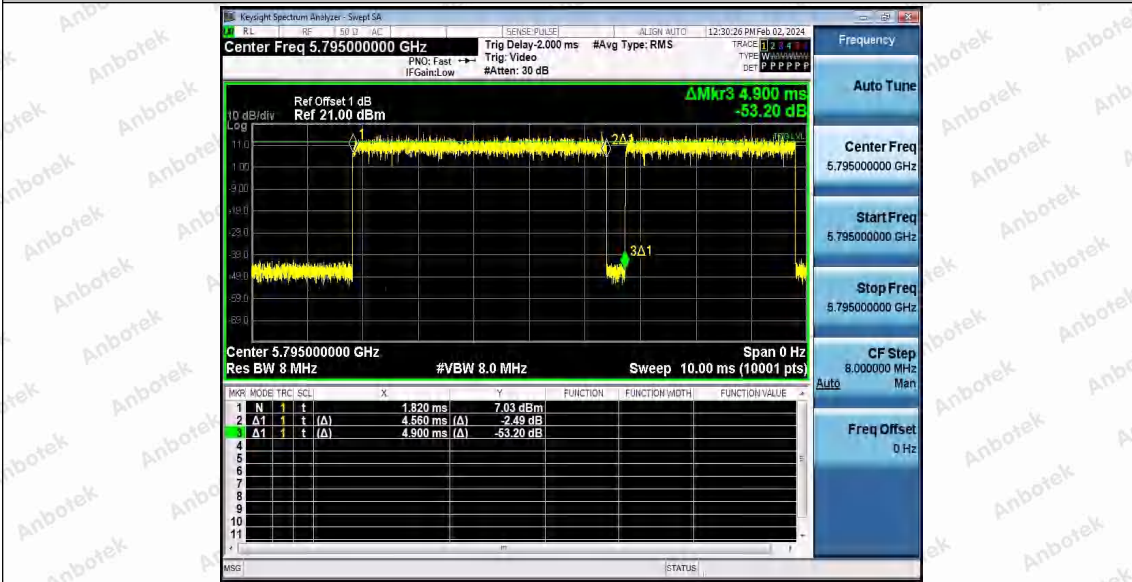

11AC40SISO_Ant1_5795