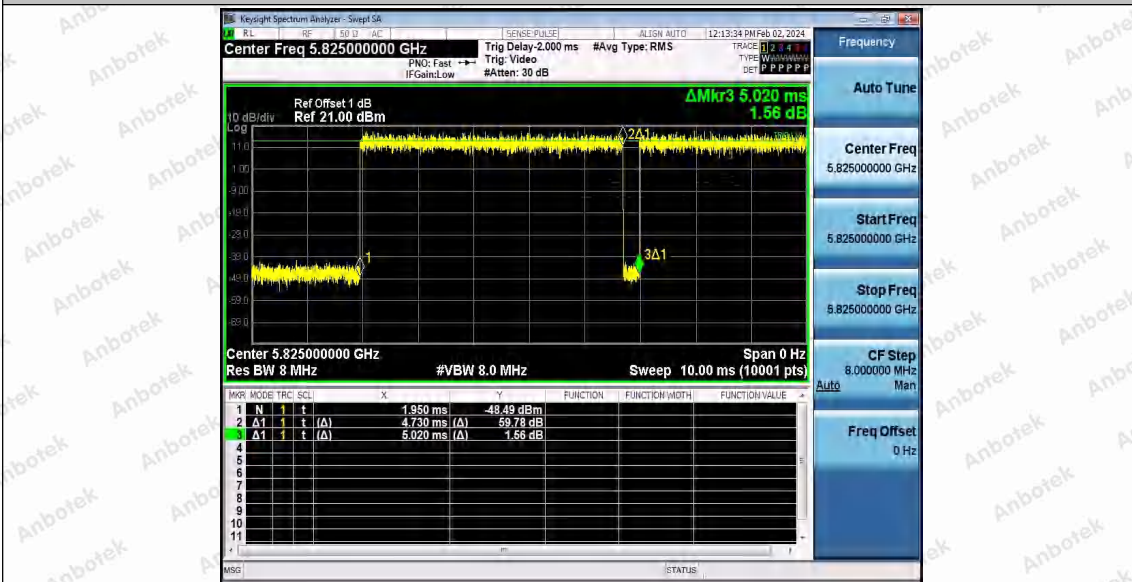

11N20SISO_Ant1_5825