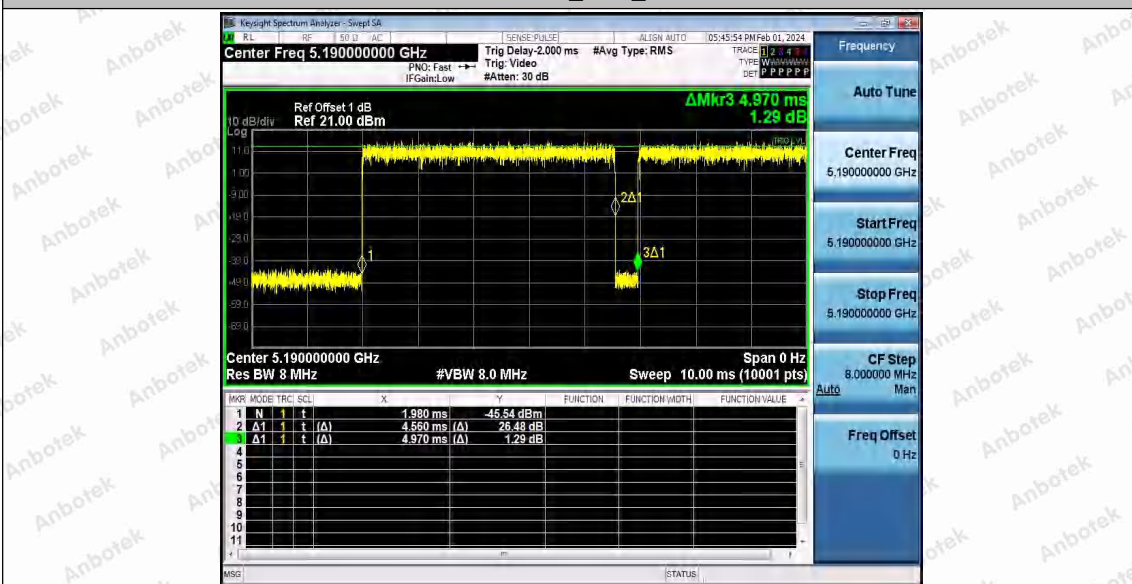

Hotline 400-003-0500
 www.anbotek.com.cn

11N20SISO_Ant1_5825

11N40SISO_Ant1_5190

Shenzhen Anbotek Compliance Laboratory Limited

Address: 1/F., Building D, Sogood Science and Technology Park, Sanwei Community, Hangcheng Street, Bao'an District, Shenzhen, Guangdong, China.
 Tel: (86) 0755-26066440 Fax: (86) 0755-26014772 Email: service@anbotek.com