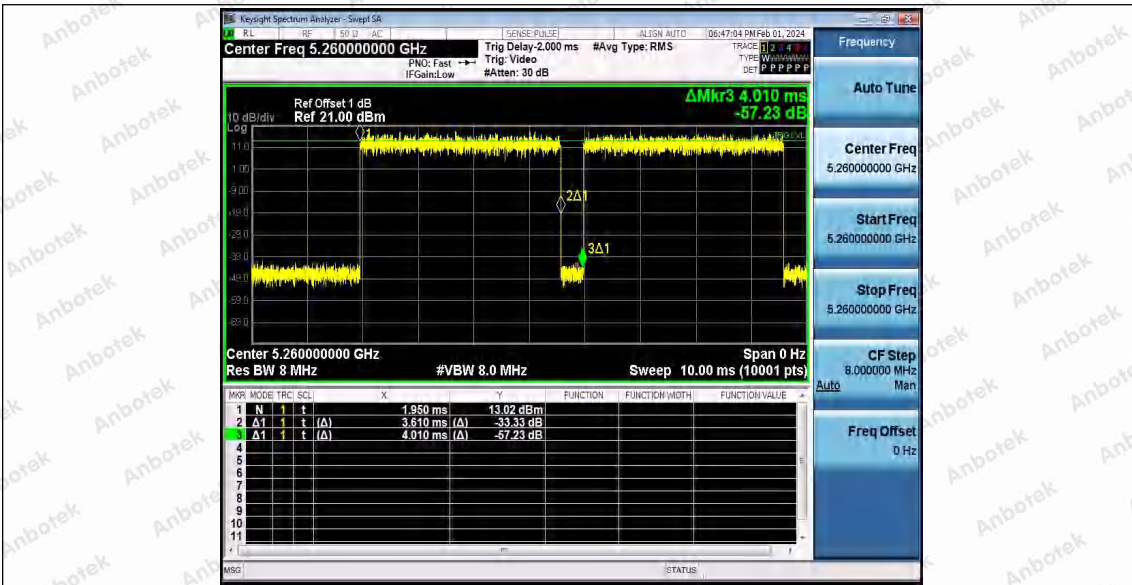

11AX20SISO_Ant1_5300