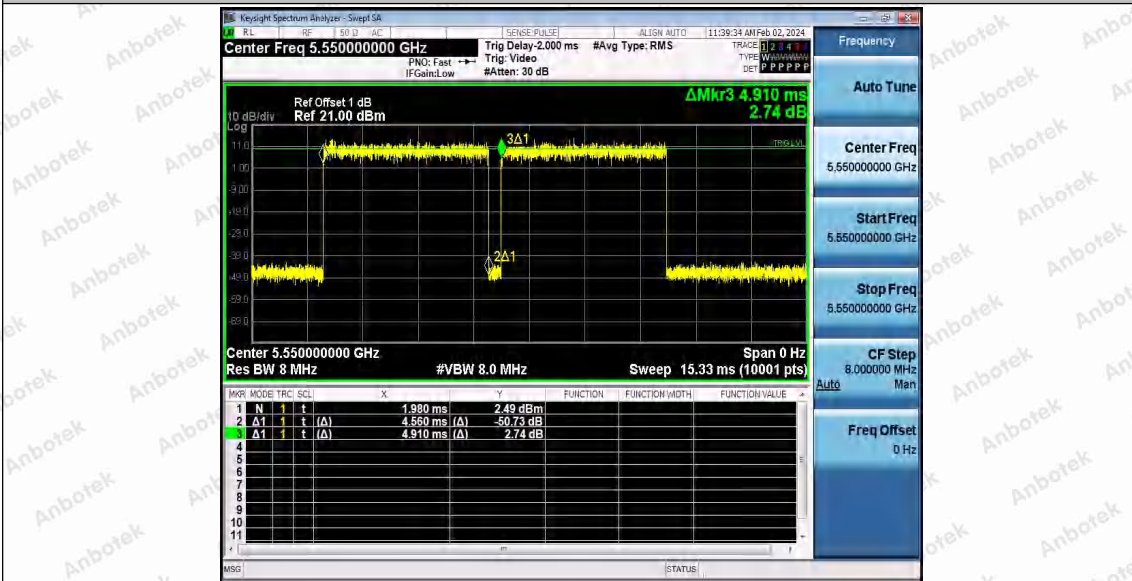

Hotline 400-003-0500
 www.anbotek.com.cn

11N40SISO_Ant1_5510

11N40SISO_Ant1_5550

Shenzhen Anbotek Compliance Laboratory Limited

Address: 1/F., Building D, Sogood Science and Technology Park, Sanwei Community, Hangcheng Street, Bao'an District, Shenzhen, Guangdong, China.
 Tel: (86) 0755-26066440 Fax: (86) 0755-26014772 Email: service@anbotek.com