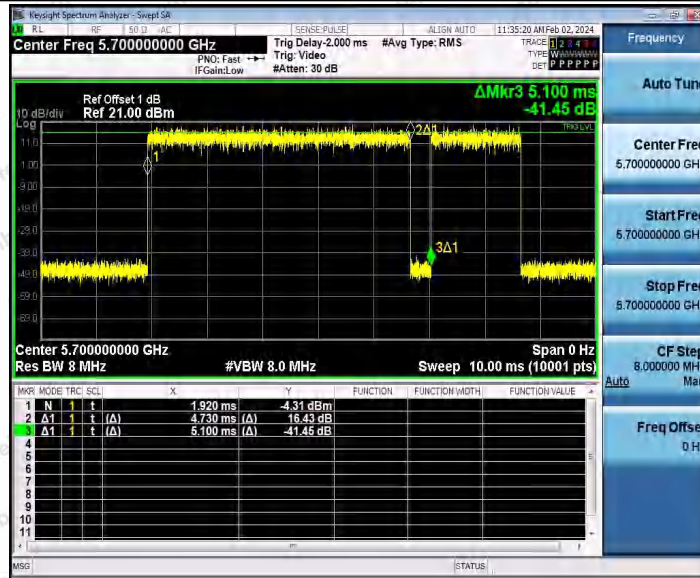

11N20SISO_Ant1_5700