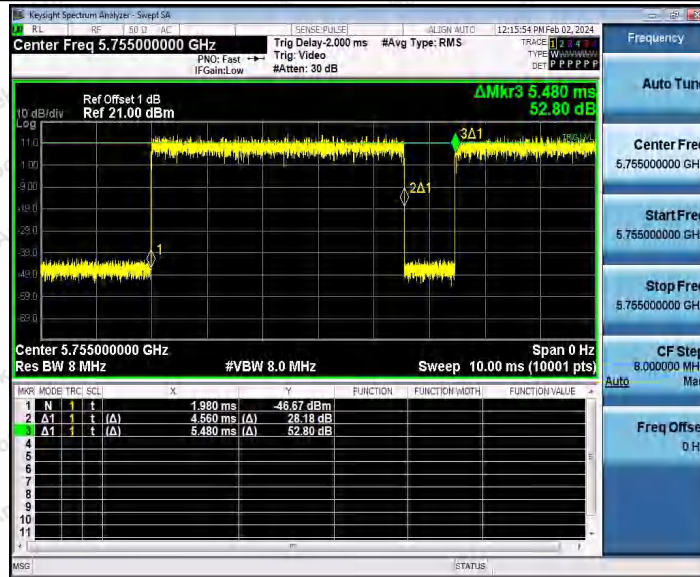

11N40SISO_Ant1_5755

Shenzhen Anbotek Compliance Laboratory Limited

Address: 1/F., Building D, Sogood Science and Technology Park, Sanwei Community, Hangcheng Street, Bao'an District, Shenzhen, Guangdong, China.
Tel: (86) 0755-26066440 Fax: (86) 0755-26014772 Email: service@anbotek.com

Hotline 400-003-0500
www.anbotek.com.cn