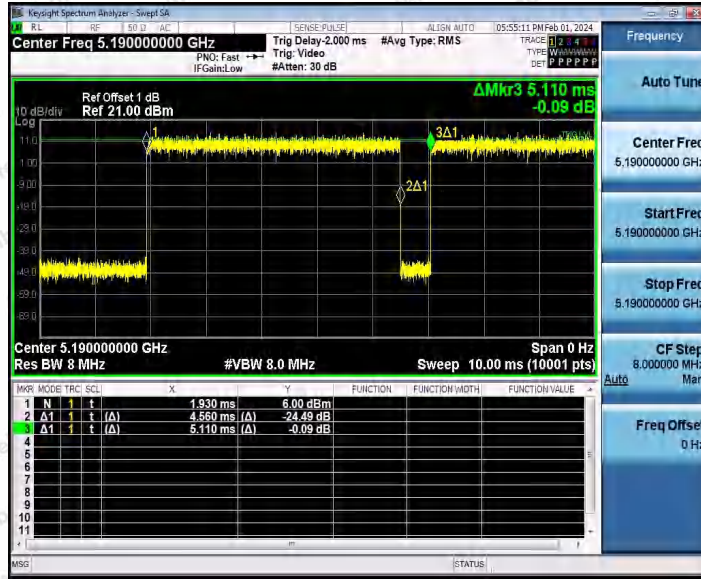

11AC40SISO_Ant1_5190