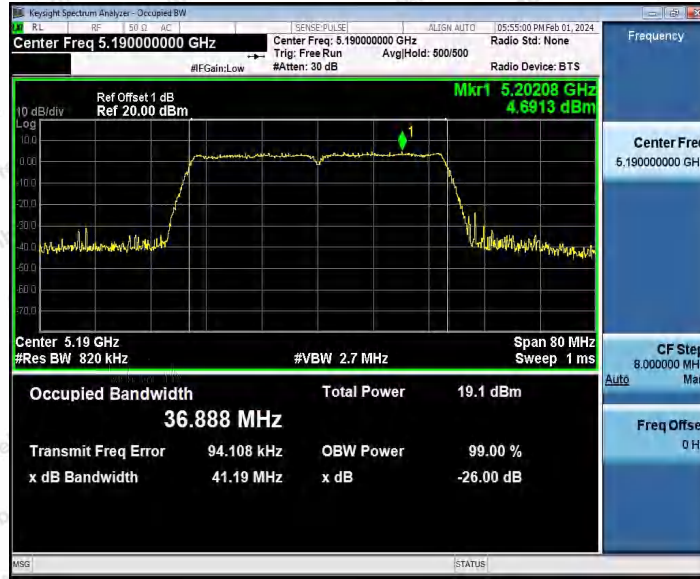

11AC40SISO_Ant1_5190