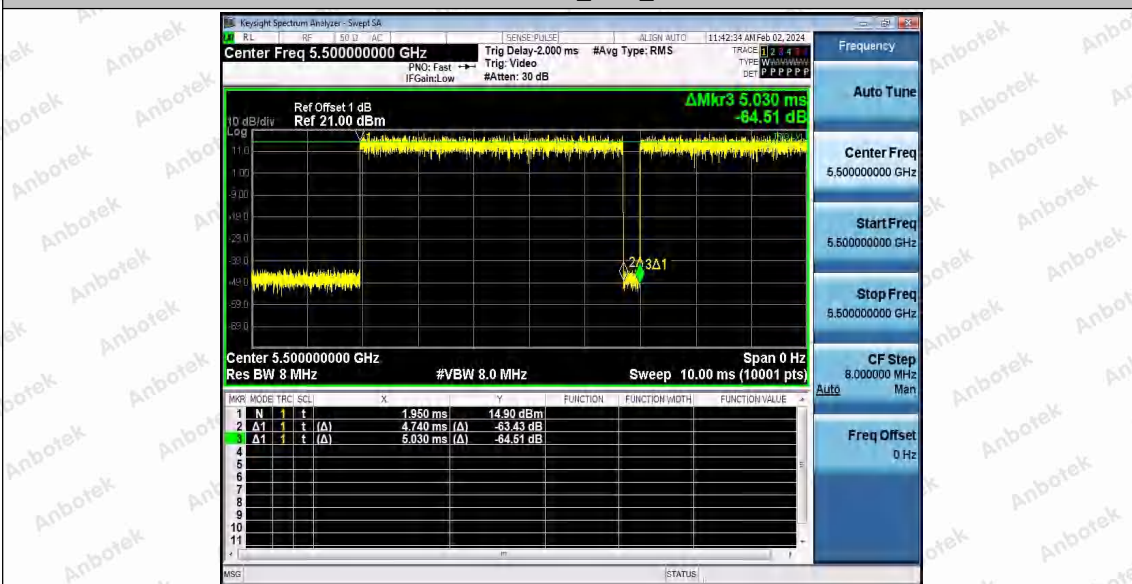

Hotline 400-003-0500
 www.anbotek.com.cn

11AC20SISO_Ant1_5320

11AC20SISO_Ant1_5500

Shenzhen Anbotek Compliance Laboratory Limited

Address: 1/F., Building D, Sogood Science and Technology Park, Sanwei Community, Hangcheng Street, Bao'an District, Shenzhen, Guangdong, China.
 Tel: (86) 0755-26066440 Fax: (86) 0755-26014772 Email: service@anbotek.com