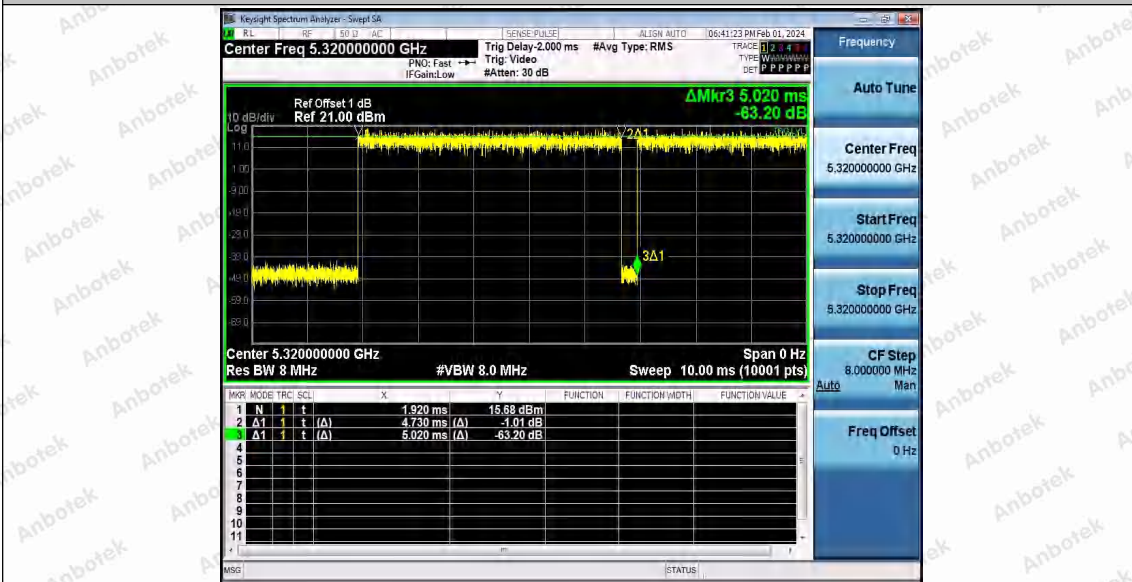

11AC20SISO_Ant1_5500