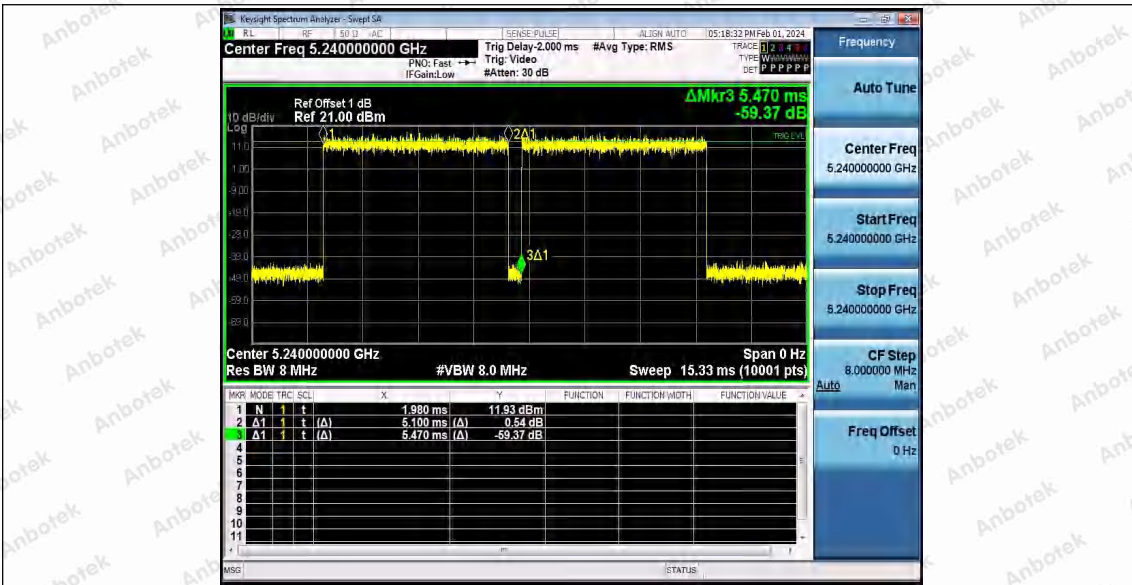

Shenzhen Anbotek Compliance Laboratory Limited

Address: 1/F., Building D, Sogood Science and Technology Park, Sanwei Community, Hangcheng Street, Bao'an District, Shenzhen, Guangdong, China.
Tel: (86) 0755-26066440 Fax: (86) 0755-26014772 Email: service@anbotek.com

Hotline 400-003-0500
www.anbotek.com.cn