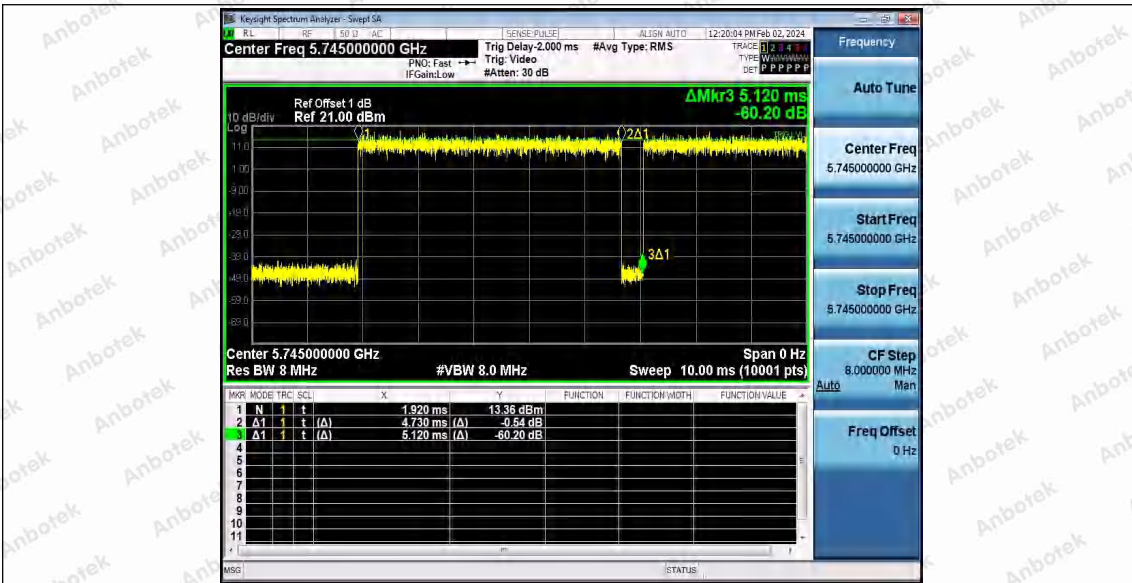

Shenzhen Anbotek Compliance Laboratory Limited

Address: 1/F., Building D, Sogood Science and Technology Park, Sanwei Community, Hangcheng Street, Bao'an District, Shenzhen, Guangdong, China.
Tel: (86) 0755-26066440 Fax: (86) 0755-26014772 Email: service@anbotek.com

Hotline 400-003-0500
www.anbotek.com.cn