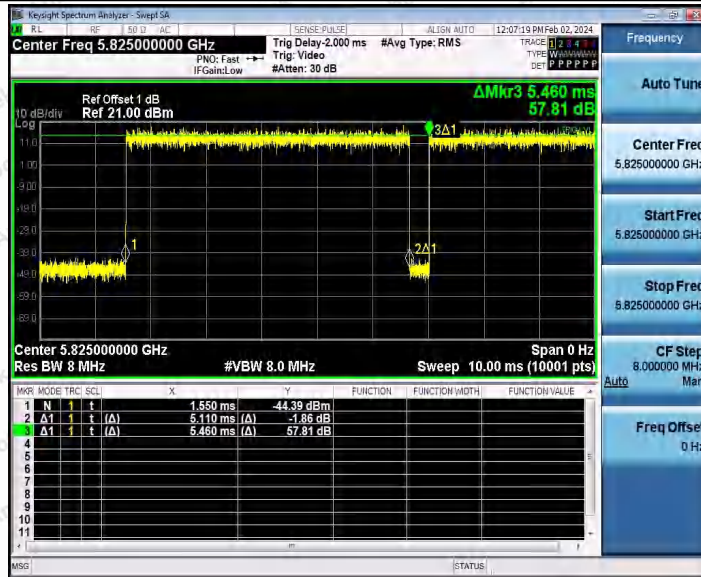

11A_Ant1_5825

Shenzhen Anbotek Compliance Laboratory Limited

Address: 1/F., Building D, Sogood Science and Technology Park, Sanwei Community, Hangcheng Street, Bao'an District, Shenzhen, Guangdong, China.
Tel: (86) 0755-26066440 Fax: (86) 0755-26014772 Email: service@anbotek.com

Hotline 400-003-0500
www.anbotek.com.cn