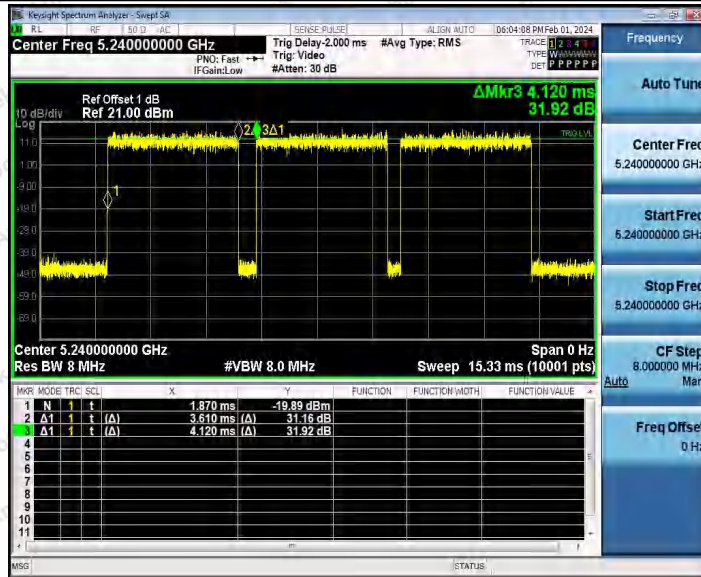

11AX20SISO_Ant1_5240

11AX20SISO_Ant1_5260

Shenzhen Anbotek Compliance Laboratory Limited

Address: 1/F., Building D, Sogood Science and Technology Park, Sanwei Community, Hangcheng Street, Bao'an District, Shenzhen, Guangdong, China.
Tel: (86) 0755-26066440 Fax: (86) 0755-26014772 Email: service@anbotek.com

Hotline
400-003-0500
www.anbotek.com.cn