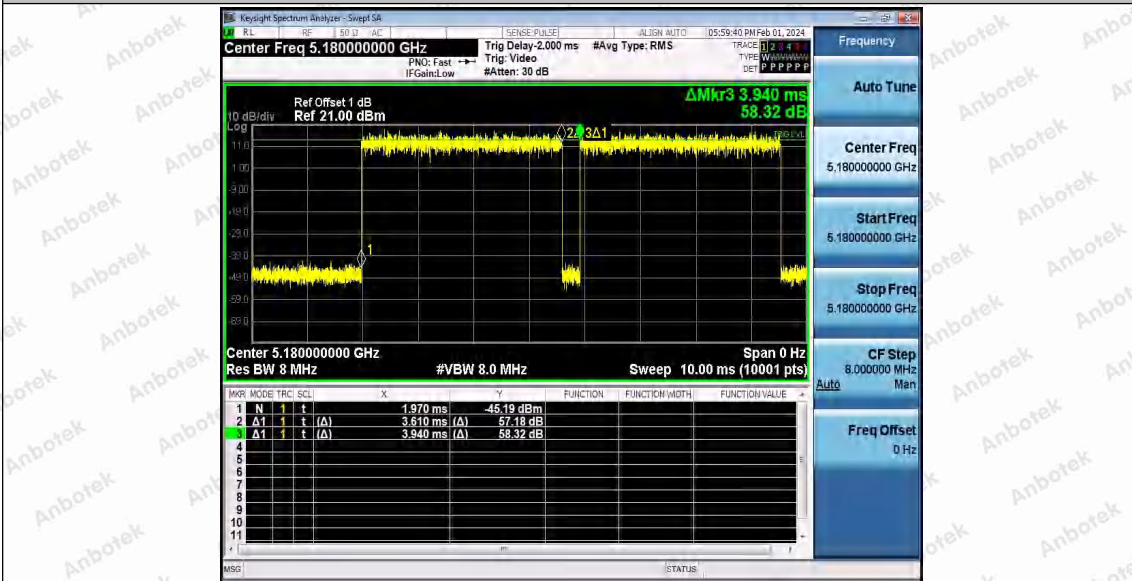

Hotline 400-003-0500
 www.anbotek.com.cn

11AC40SISO_Ant1_5795

11AX20SISO_Ant1_5180

Shenzhen Anbotek Compliance Laboratory Limited

Address: 1/F., Building D, Sogood Science and Technology Park, Sanwei Community, Hangcheng Street, Bao'an District, Shenzhen, Guangdong, China.
 Tel: (86) 0755-26066440 Fax: (86) 0755-26014772 Email: service@anbotek.com