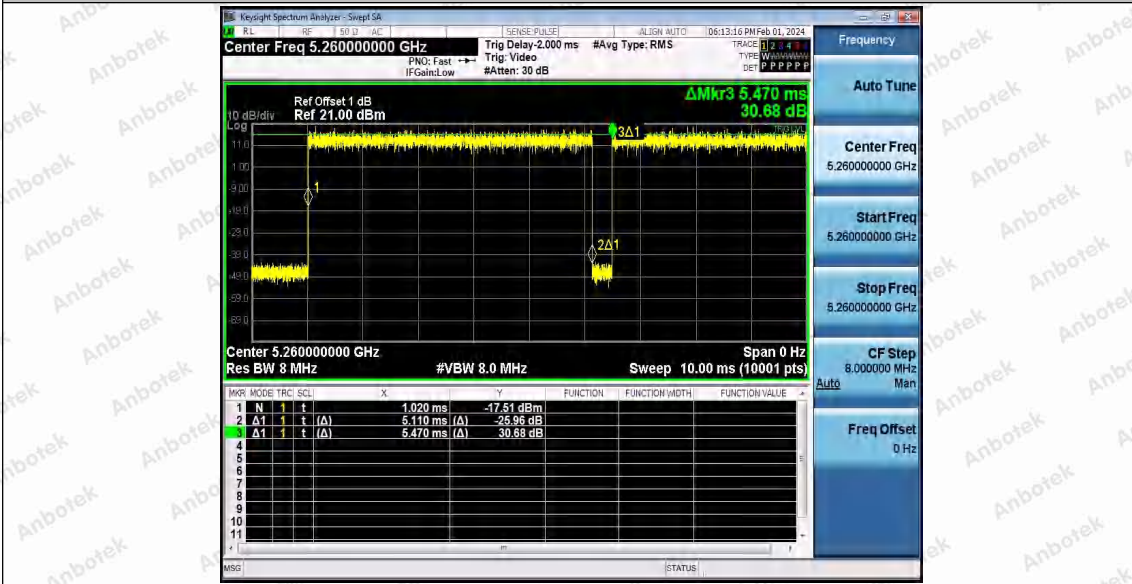

11A_Ant1_5260