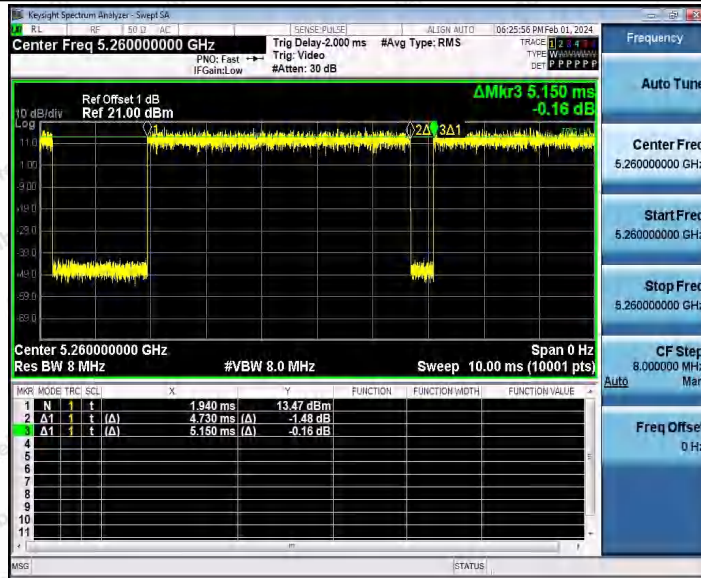

11N20SISO_Ant1_5260