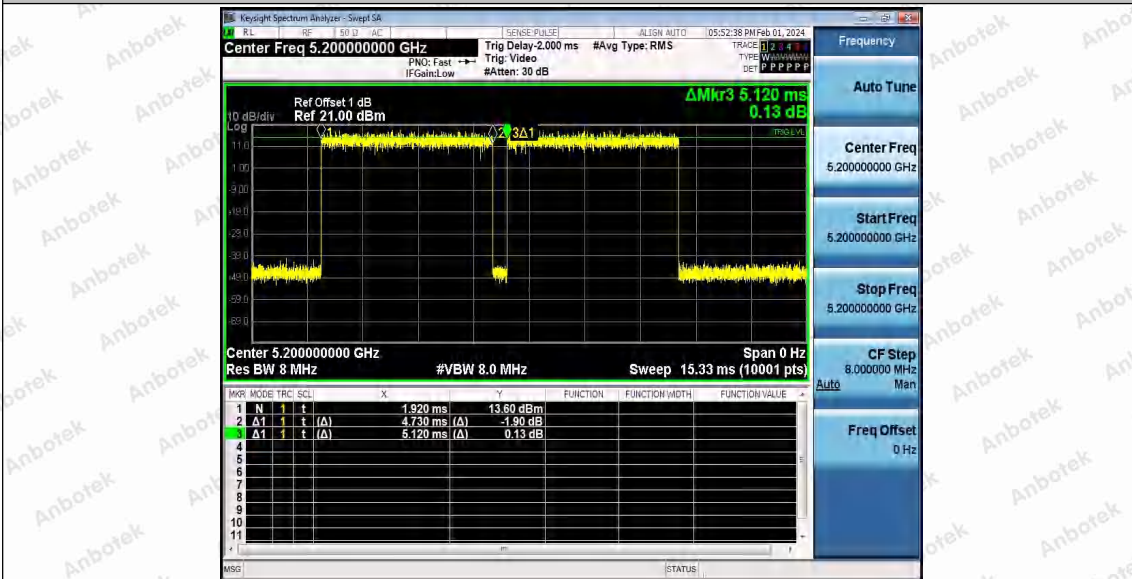

Hotline 400-003-0500
 www.anbotek.com.cn

11AC20SISO_Ant1_5180

11AC20SISO_Ant1_5200

Shenzhen Anbotek Compliance Laboratory Limited

Address: 1/F., Building D, Sogood Science and Technology Park, Sanwei Community, Hangcheng Street, Bao'an District, Shenzhen, Guangdong, China.
Tel: (86) 0755-26066440 Fax: (86) 0755-26014772 Email: service@anbotek.com