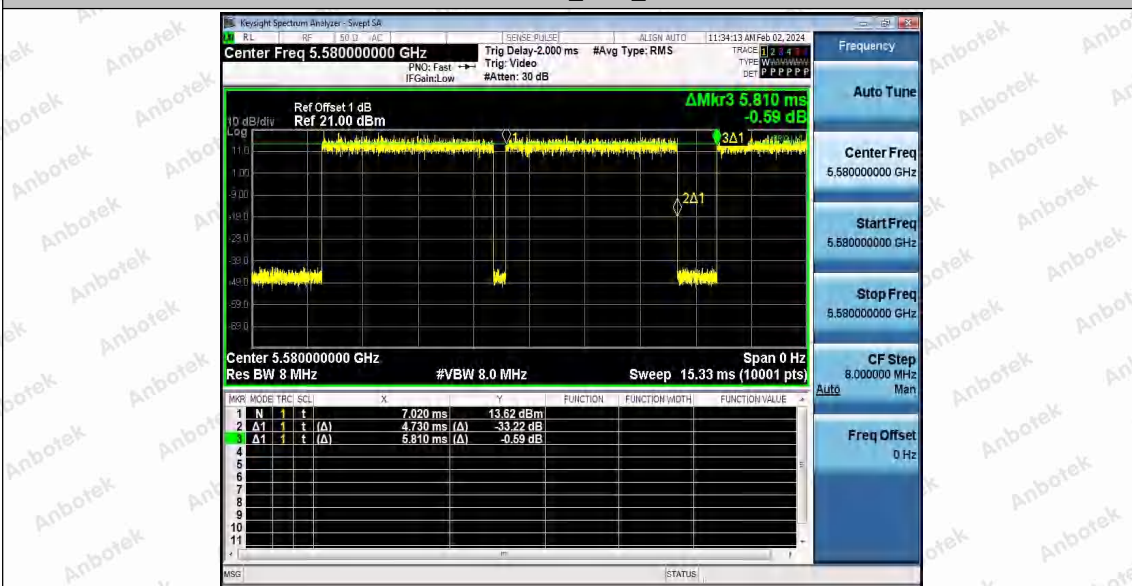

Hotline 400-003-0500
 www.anbotek.com.cn

11N20SISO_Ant1_5500

11N20SISO_Ant1_5580

Shenzhen Anbotek Compliance Laboratory Limited

Address: 1/F., Building D, Sogood Science and Technology Park, Sanwei Community, Hangcheng Street, Bao'an District, Shenzhen, Guangdong, China.
Tel: (86) 0755-26066440 Fax: (86) 0755-26014772 Email: service@anbotek.com