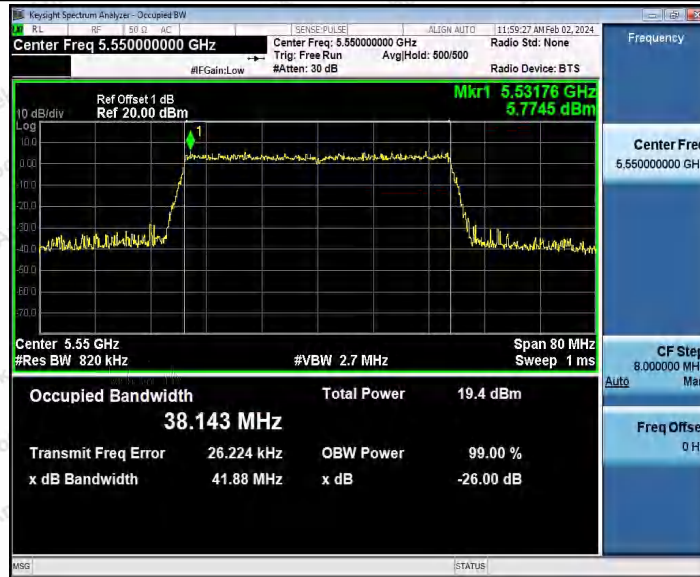

11AX40SISO_Ant1_5550

11AX40SISO_Ant1_5670

Shenzhen Anbotek Compliance Laboratory Limited

Address: 1/F., Building D, Sogood Science and Technology Park, Sanwei Community, Hangcheng Street, Bao'an District, Shenzhen, Guangdong, China.
Tel: (86) 0755-26066440 Fax: (86) 0755-26014772 Email: service@anbotek.com

Hotline 400-003-0500
www.anbotek.com.cn