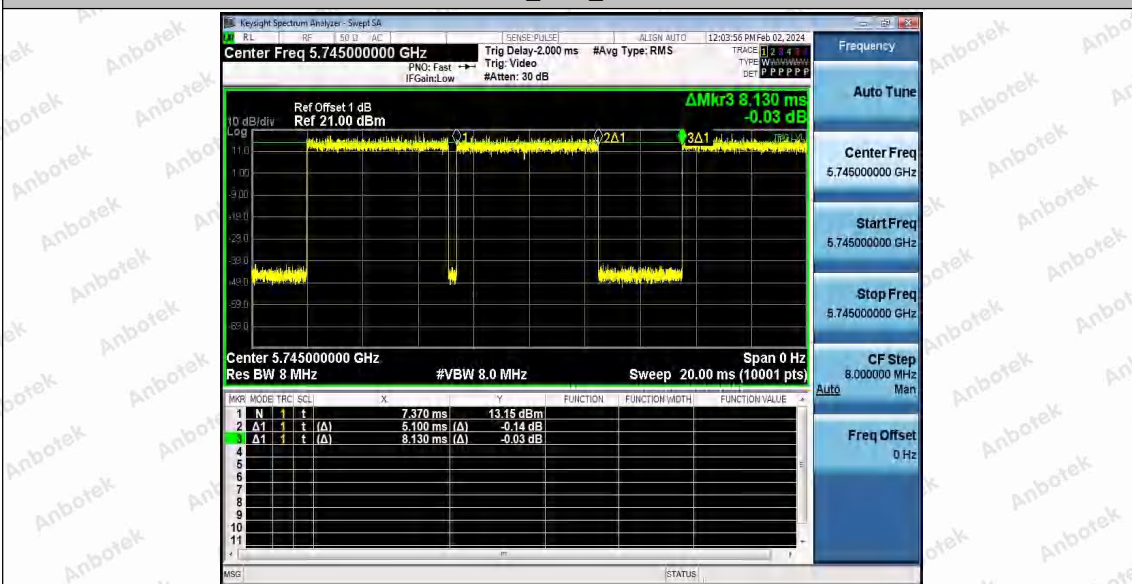

Hotline 400-003-0500
 www.anbotek.com.cn

11A_Ant1_5700

11A_Ant1_5745

Shenzhen Anbotek Compliance Laboratory Limited

Address: 1/F., Building D, Sogood Science and Technology Park, Sanwei Community, Hangcheng Street, Bao'an District, Shenzhen, Guangdong, China.
 Tel: (86) 0755-26066440 Fax: (86) 0755-26014772 Email: service@anbotek.com