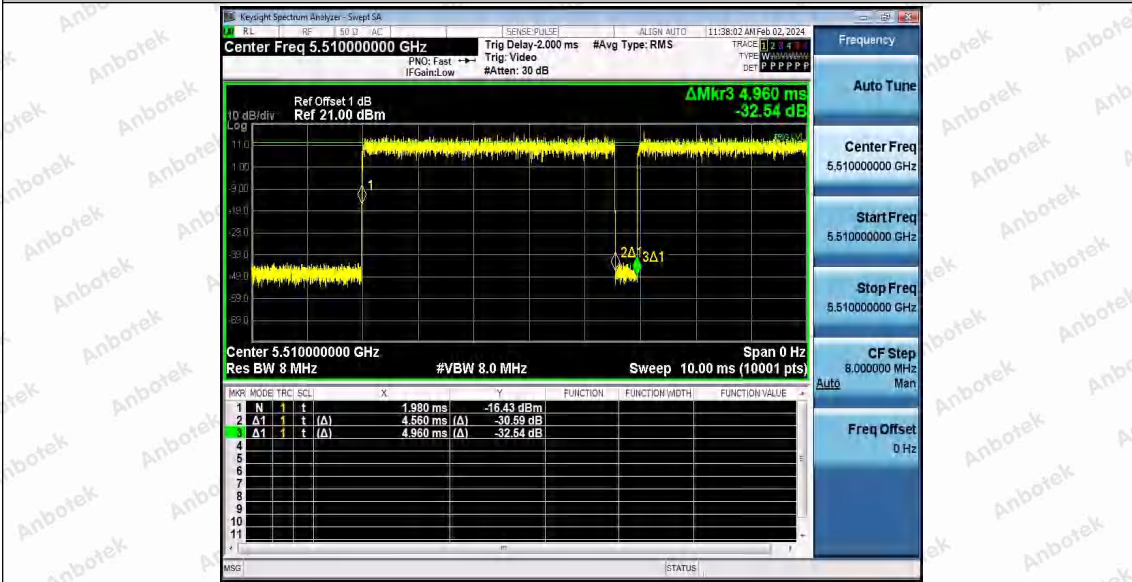

11N40SISO_Ant1_5510