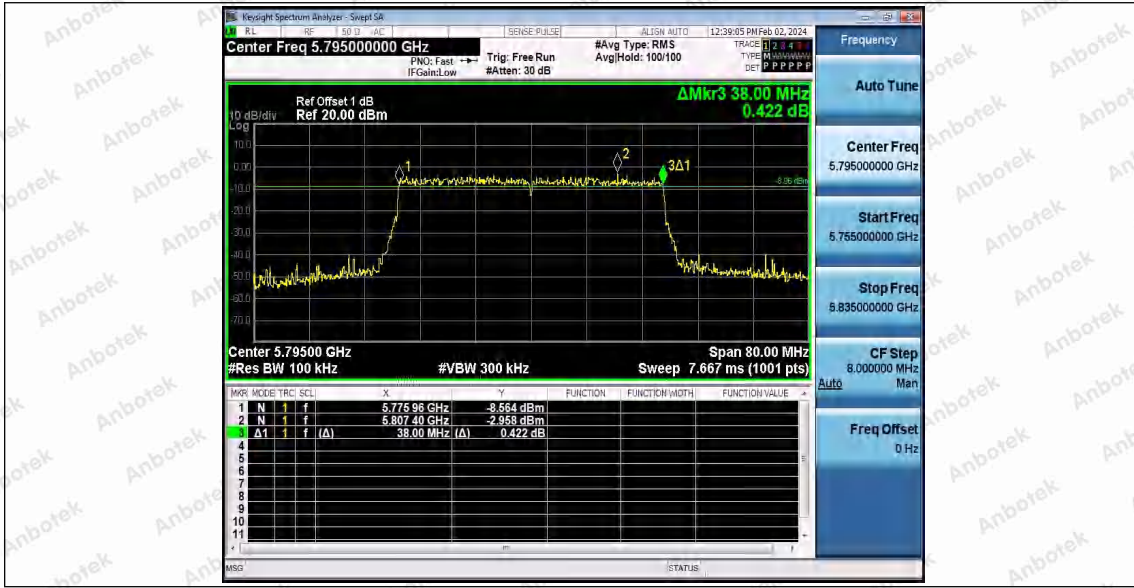

Shenzhen Anbotek Compliance Laboratory Limited

Address: 1/F., Building D, Sogood Science and Technology Park, Sanwei Community, Hangcheng Street, Bao'an District, Shenzhen, Guangdong, China.
Tel: (86) 0755-26066440 Fax: (86) 0755-26014772 Email: service@anbotek.com

Hotline 400-003-0500
www.anbotek.com.cn