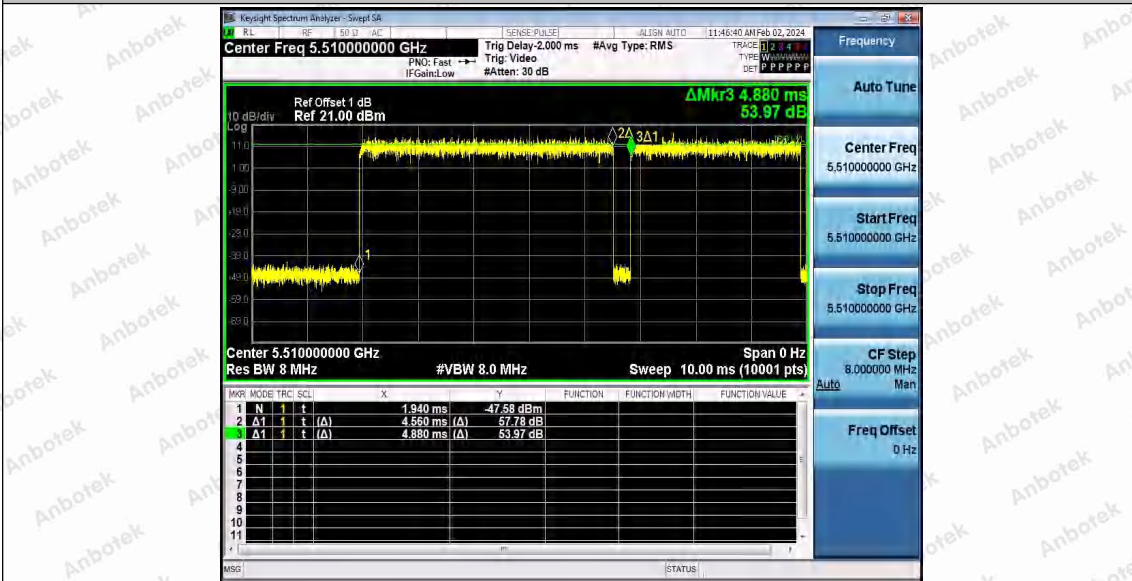

Hotline 400-003-0500
 www.anbotek.com.cn

11AC40SISO_Ant1_5310

11AC40SISO_Ant1_5510

Shenzhen Anbotek Compliance Laboratory Limited

Address: 1/F., Building D, Sogood Science and Technology Park, Sanwei Community, Hangcheng Street, Bao'an District, Shenzhen, Guangdong, China.
 Tel: (86) 0755-26066440 Fax: (86) 0755-26014772 Email: service@anbotek.com