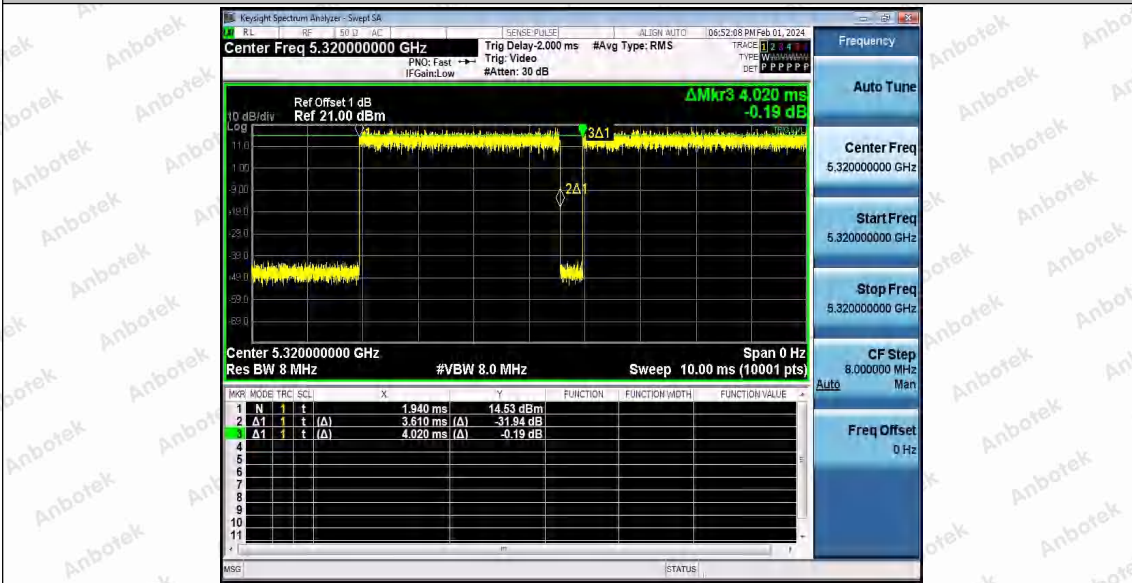

Hotline
 400-003-0500
www.anbotek.com.cn

11AX20SISO_Ant1_5300

11AX20SISO_Ant1_5320

Shenzhen Anbotek Compliance Laboratory Limited

Address: 1/F., Building D, Sogood Science and Technology Park, Sanwei Community, Hangcheng Street, Bao'an District, Shenzhen, Guangdong, China.
 Tel: (86) 0755-26066440 Fax: (86) 0755-26014772 Email: service@anbotek.com