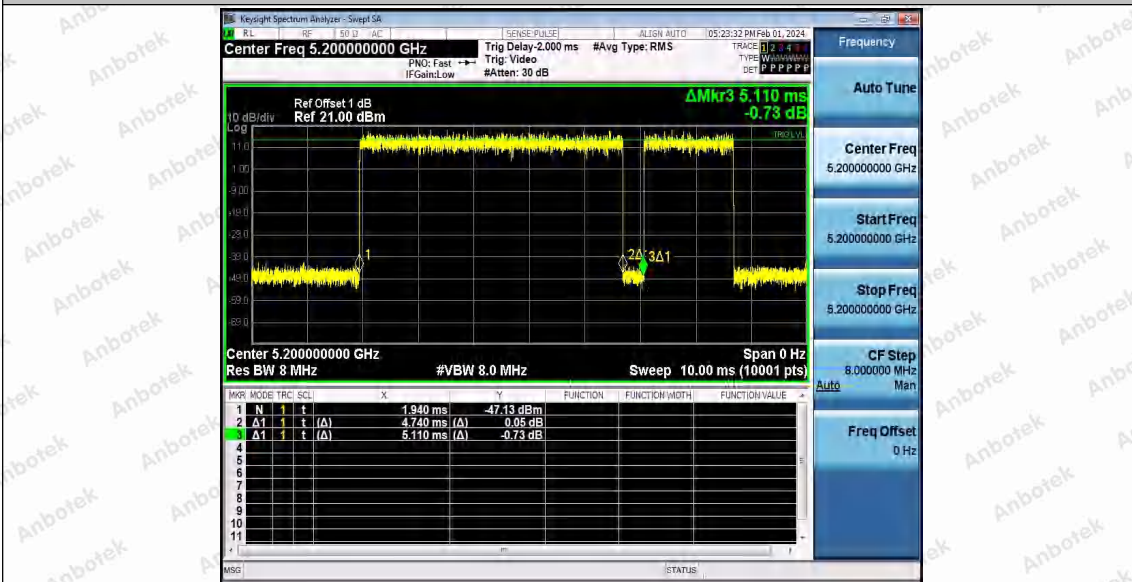

11N20SISO_Ant1_5200