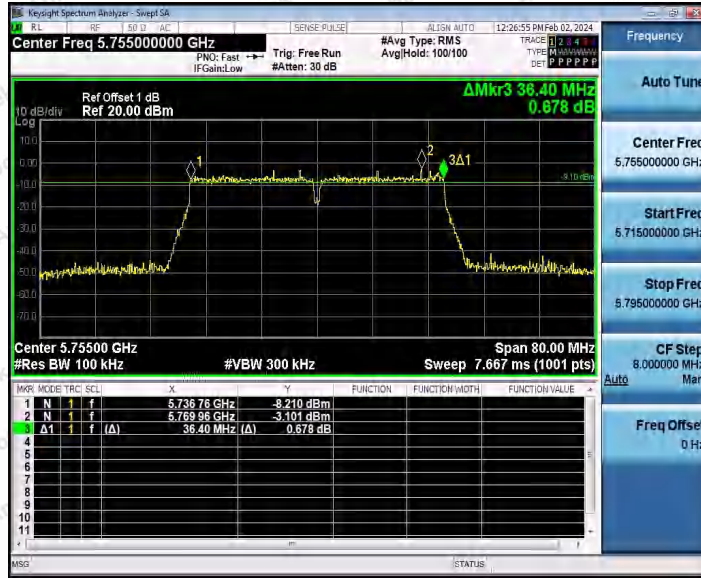

11AC40SISO_Ant1_5755

11AC40SISO_Ant1_5795

Shenzhen Anbotek Compliance Laboratory Limited

Address: 1/F., Building D, Sogood Science and Technology Park, Sanwei Community, Hangcheng Street, Bao'an District, Shenzhen, Guangdong, China.
Tel: (86) 0755-26066440 Fax: (86) 0755-26014772 Email: service@anbotek.com

Hotline 400-003-0500
www.anbotek.com.cn