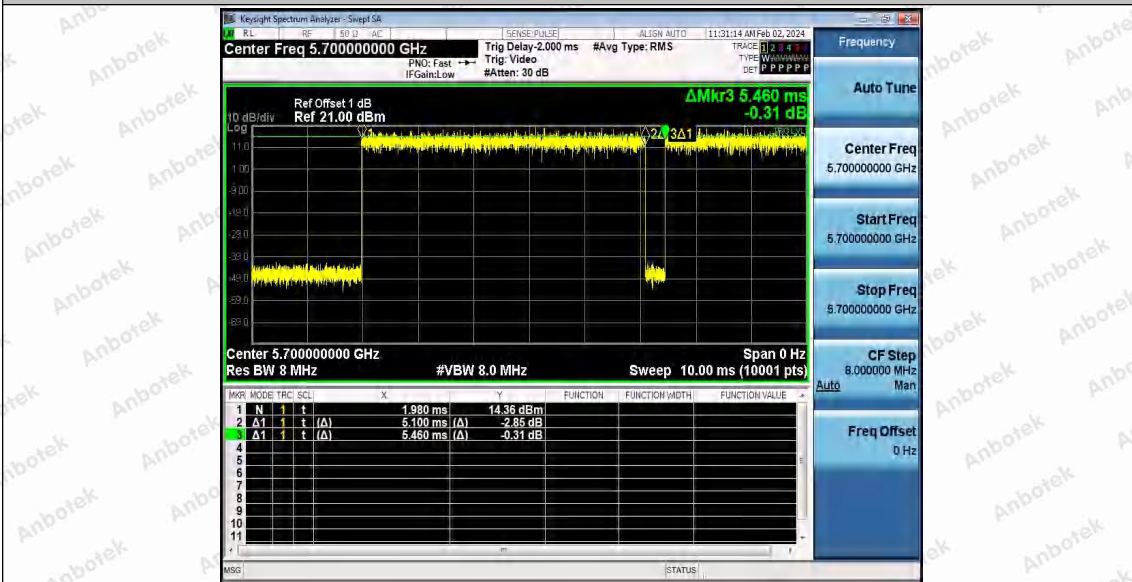

11A_Ant1_5700