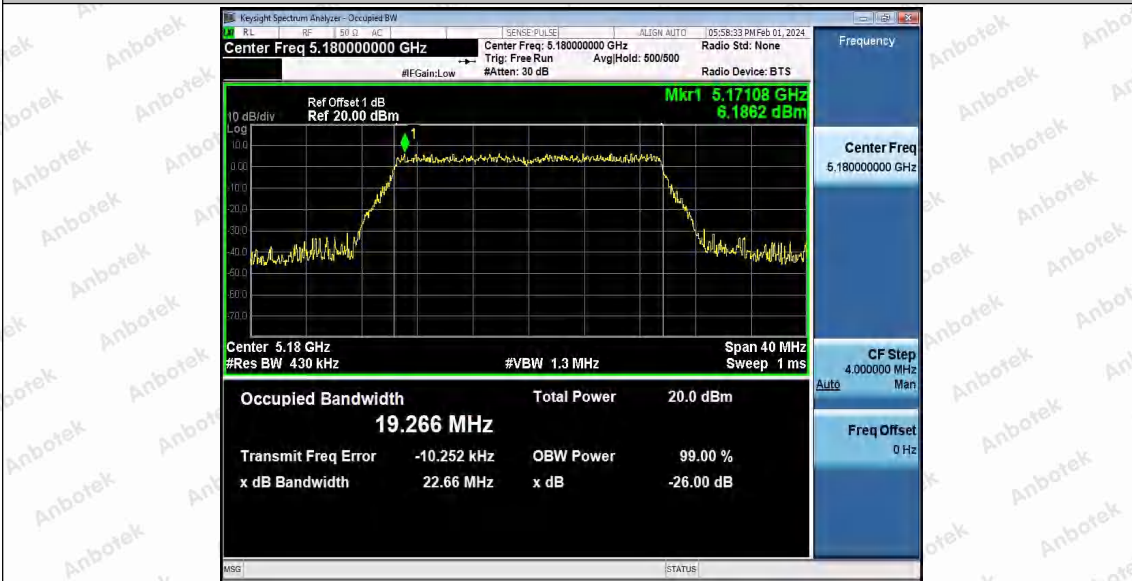

Hotline 400-003-0500
 www.anbotek.com.cn

11AC40SISO_Ant1_5795

11AX20SISO_Ant1_5180

Shenzhen Anbotek Compliance Laboratory Limited

Address: 1/F., Building D, Sogood Science and Technology Park, Sanwei Community, Hangcheng Street, Bao'an District, Shenzhen, Guangdong, China.
 Tel: (86) 0755-26066440 Fax: (86) 0755-26014772 Email: service@anbotek.com