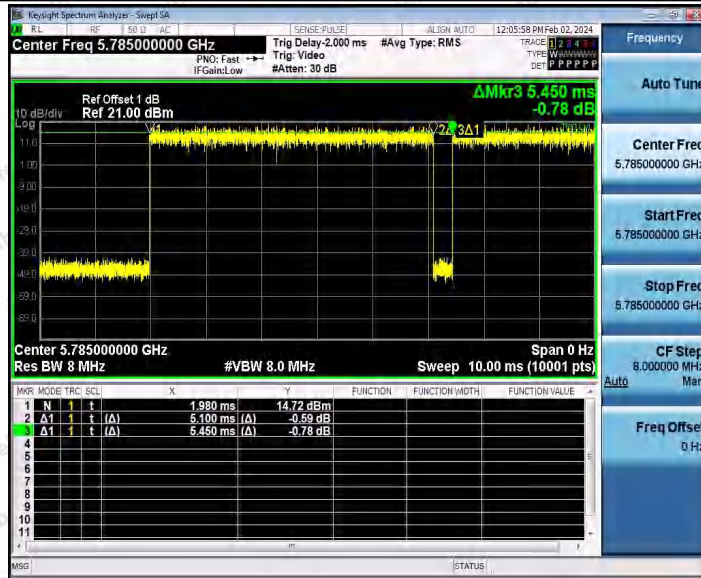

11A_Ant1_5785