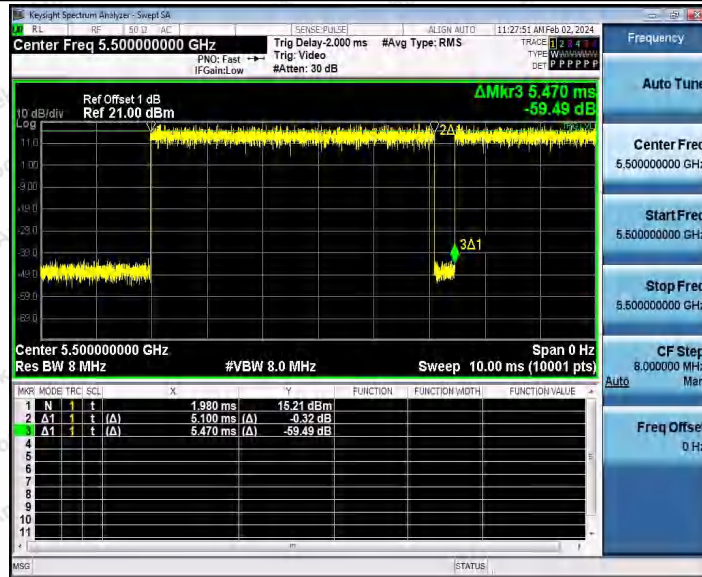

11A_Ant1_5500

Shenzhen Anbotek Compliance Laboratory Limited

Address: 1/F., Building D, Sogood Science and Technology Park, Sanwei Community, Hangcheng Street, Bao'an District, Shenzhen, Guangdong, China.
Tel: (86) 0755-26066440 Fax: (86) 0755-26014772 Email: service@anbotek.com

Hotline 400-003-0500
www.anbotek.com.cn