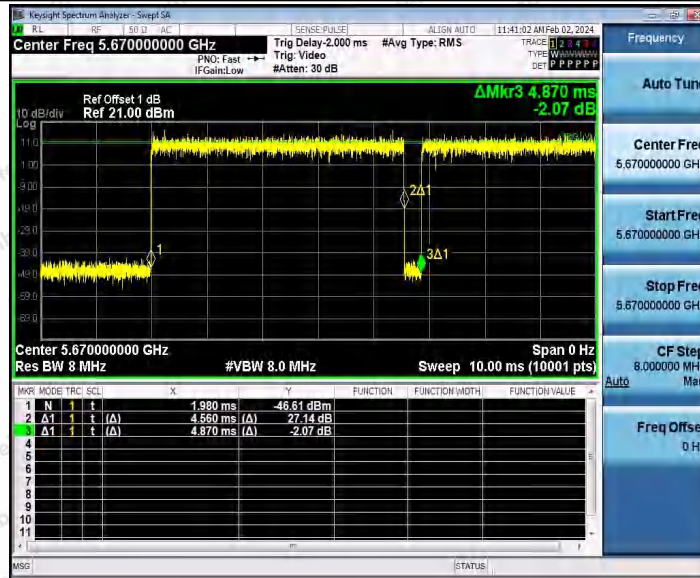

11N40SISO_Ant1_5670