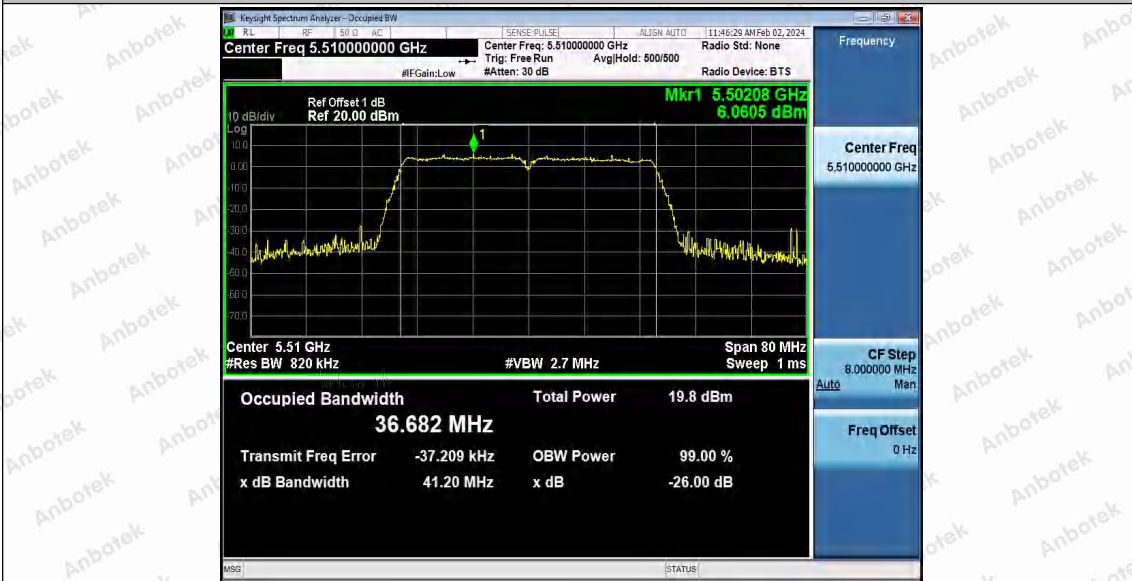

Hotline
400-003-0500
www.anbotek.com.cn

11AC40SISO_Ant1_5310

11AC40SISO_Ant1_5510

Shenzhen Anbotek Compliance Laboratory Limited

Address: 1/F., Building D, Sogood Science and Technology Park, Sanwei Community, Hangcheng Street, Bao'an District, Shenzhen, Guangdong, China.
Tel: (86) 0755-26066440 Fax: (86) 0755-26014772 Email: service@anbotek.com