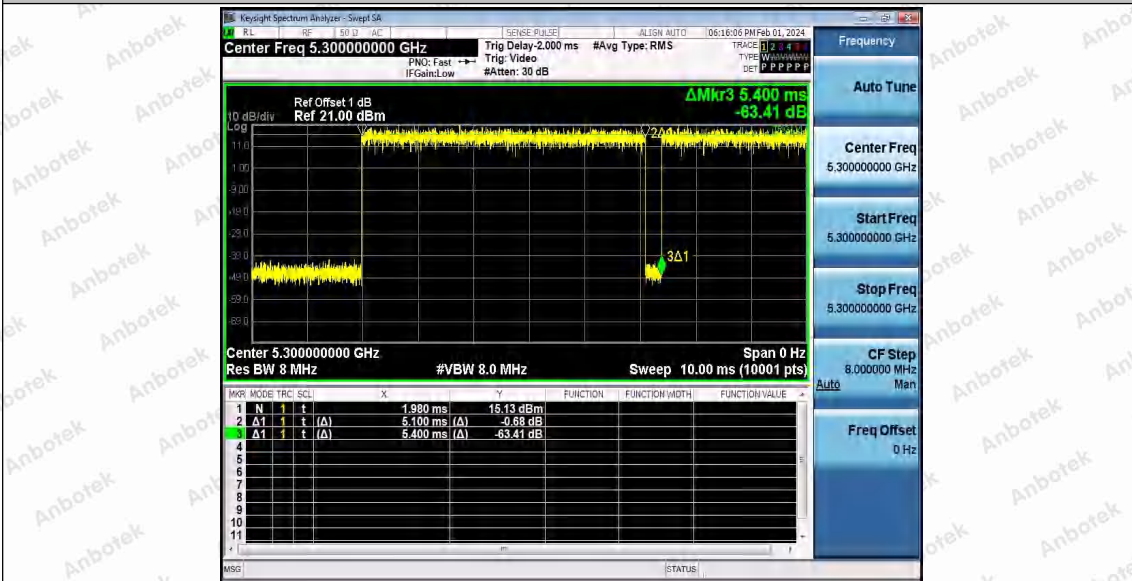

Hotline 400-003-0500
 www.anbotek.com.cn

11A_Ant1_5260

11A_Ant1_5300

Shenzhen Anbotek Compliance Laboratory Limited

Address: 1/F., Building D, Sogood Science and Technology Park, Sanwei Community, Hangcheng Street, Bao'an District, Shenzhen, Guangdong, China.
Tel: (86) 0755-26066440 Fax: (86) 0755-26014772 Email: service@anbotek.com