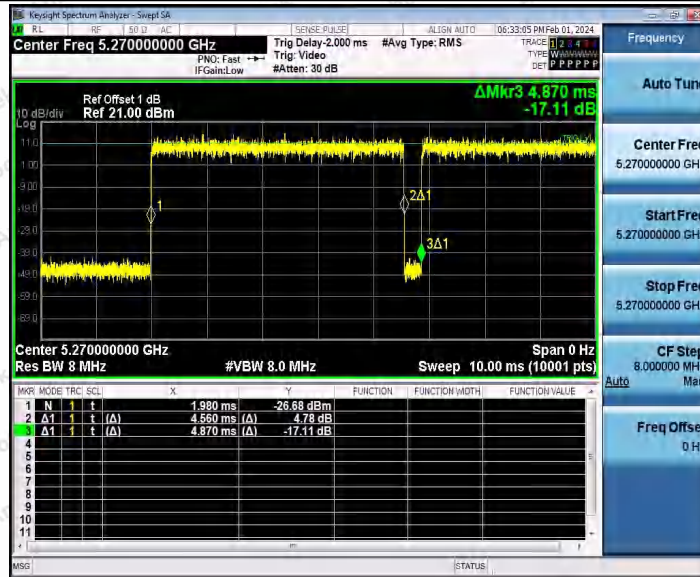

11N40SISO_Ant1_5270

Shenzhen Anbotek Compliance Laboratory Limited

Address: 1/F., Building D, Sogood Science and Technology Park, Sanwei Community, Hangcheng Street, Bao'an District, Shenzhen, Guangdong, China.
Tel: (86) 0755-26066440 Fax: (86) 0755-26014772 Email: service@anbotek.com

Hotline 400-003-0500
www.anbotek.com.cn