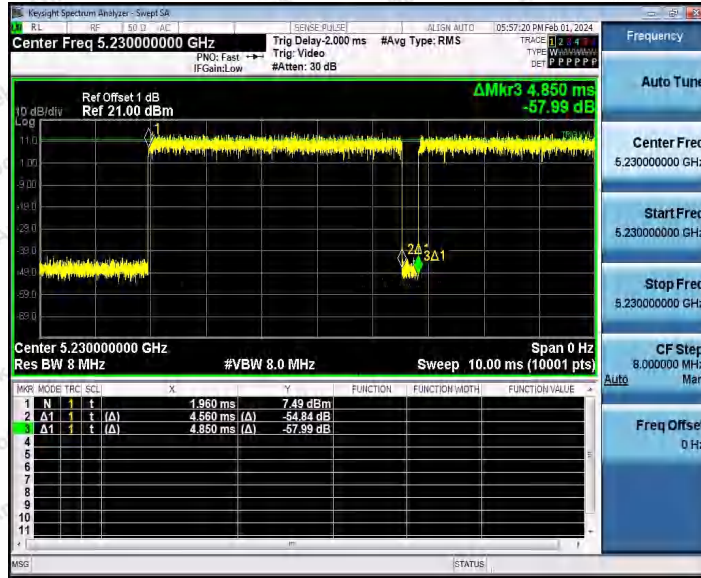

11AC40SISO_Ant1_5230

Shenzhen Anbotek Compliance Laboratory Limited

Address: 1/F., Building D, Sogood Science and Technology Park, Sanwei Community, Hangcheng Street, Bao'an District, Shenzhen, Guangdong, China.
Tel: (86) 0755-26066440 Fax: (86) 0755-26014772 Email: service@anbotek.com

Hotline 400-003-0500
www.anbotek.com.cn