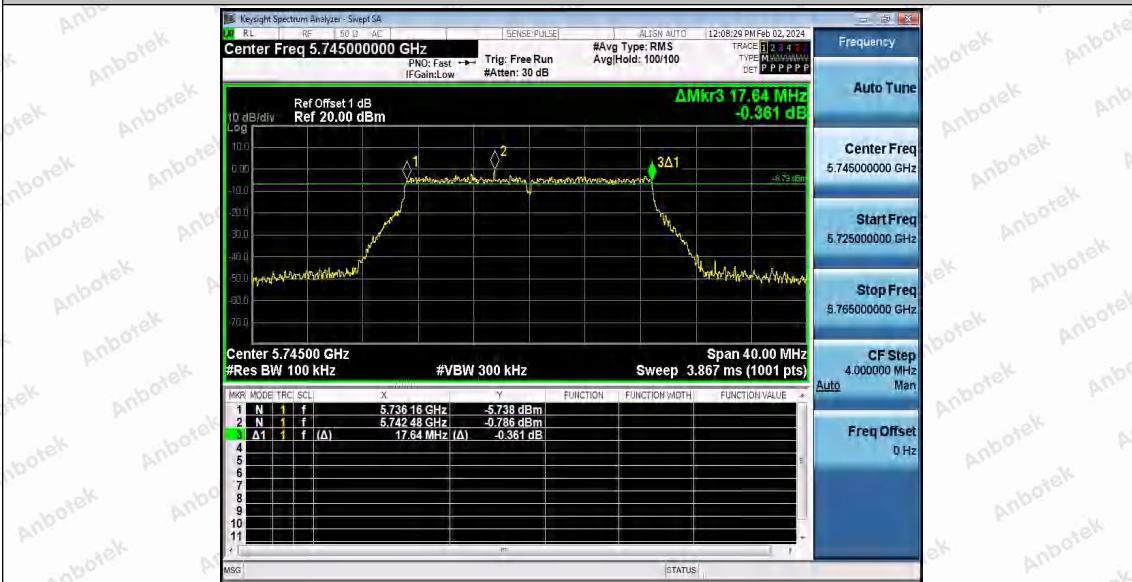

11N20SISO_Ant1_5745