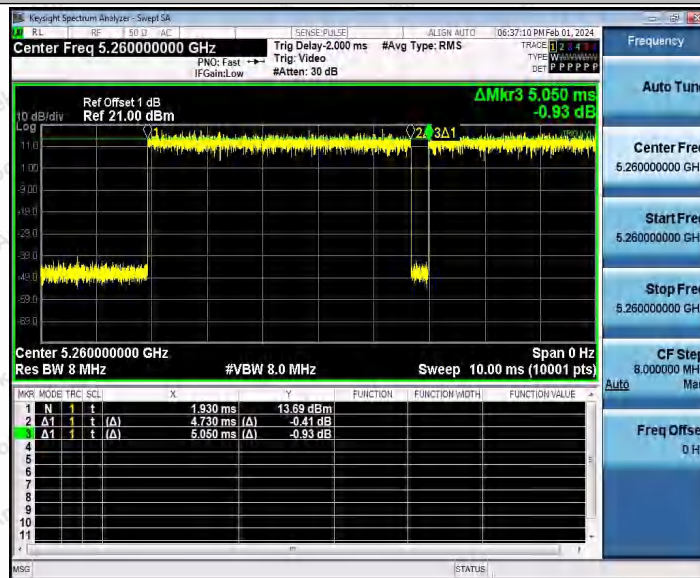

11AC20SISO_Ant1_5260

11AC20SISO_Ant1_5300

Shenzhen Anbotek Compliance Laboratory Limited

Address: 1/F., Building D, Sogood Science and Technology Park, Sanwei Community, Hangcheng Street, Bao'an District, Shenzhen, Guangdong, China.
Tel: (86) 0755-26066440 Fax: (86) 0755-26014772 Email: service@anbotek.com

Hotline 400-003-0500
www.anbotek.com.cn