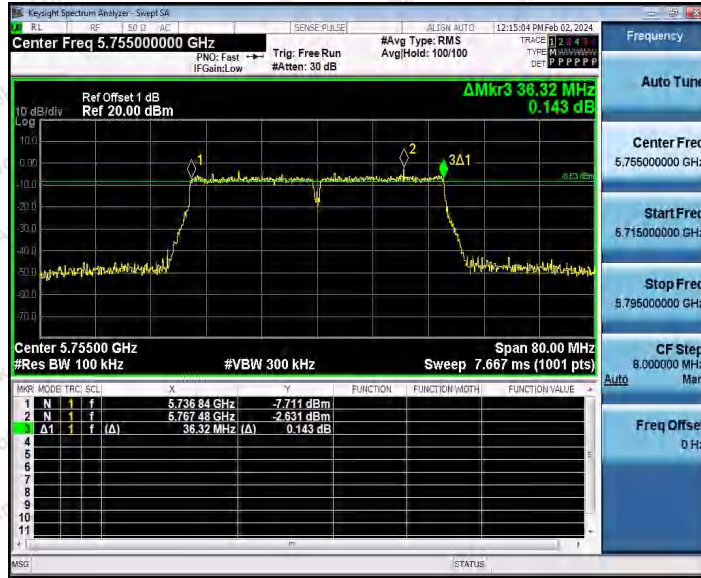

11N40SISO_Ant1_5755

11N40SISO_Ant1_5795

Shenzhen Anbotek Compliance Laboratory Limited

Address: 1/F., Building D, Sogood Science and Technology Park, Sanwei Community, Hangcheng Street, Bao'an District, Shenzhen, Guangdong, China.
Tel: (86) 0755-26066440 Fax: (86) 0755-26014772 Email: service@anbotek.com

Hotline 400-003-0500
www.anbotek.com.cn