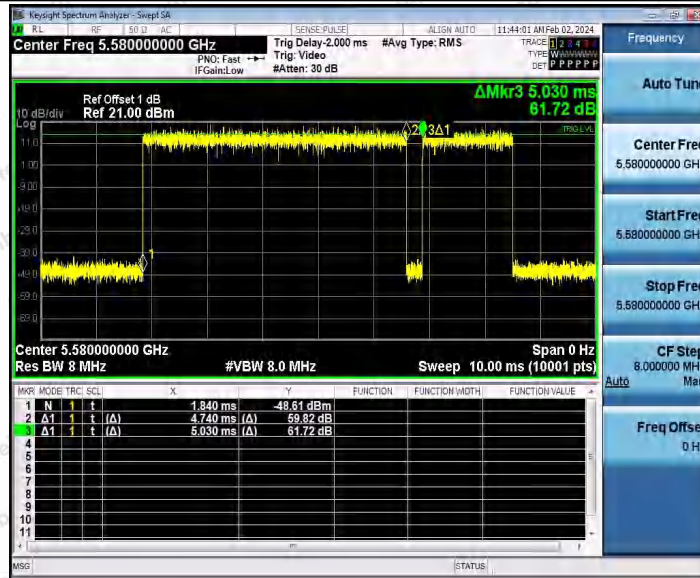

11AC20SISO_Ant1_5700