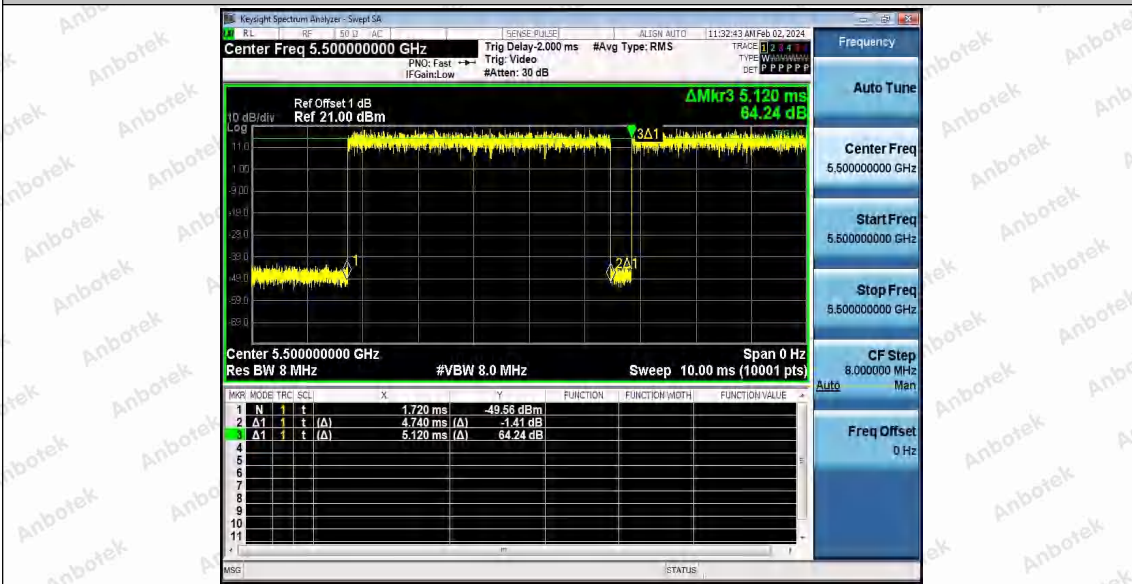

11N20SISO_Ant1_5500