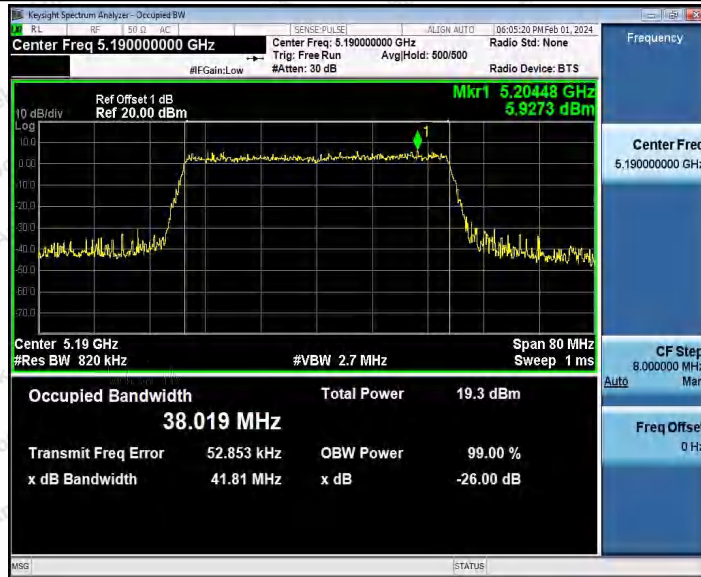

11AX40SISO_Ant1_5190

11AX40SISO_Ant1_5230

Shenzhen Anbotek Compliance Laboratory Limited

Address: 1/F., Building D, Sogood Science and Technology Park, Sanwei Community, Hangcheng Street, Bao'an District, Shenzhen, Guangdong, China.
Tel: (86) 0755-26066440 Fax: (86) 0755-26014772 Email: service@anbotek.com

Hotline
400-003-0500
www.anbotek.com.cn