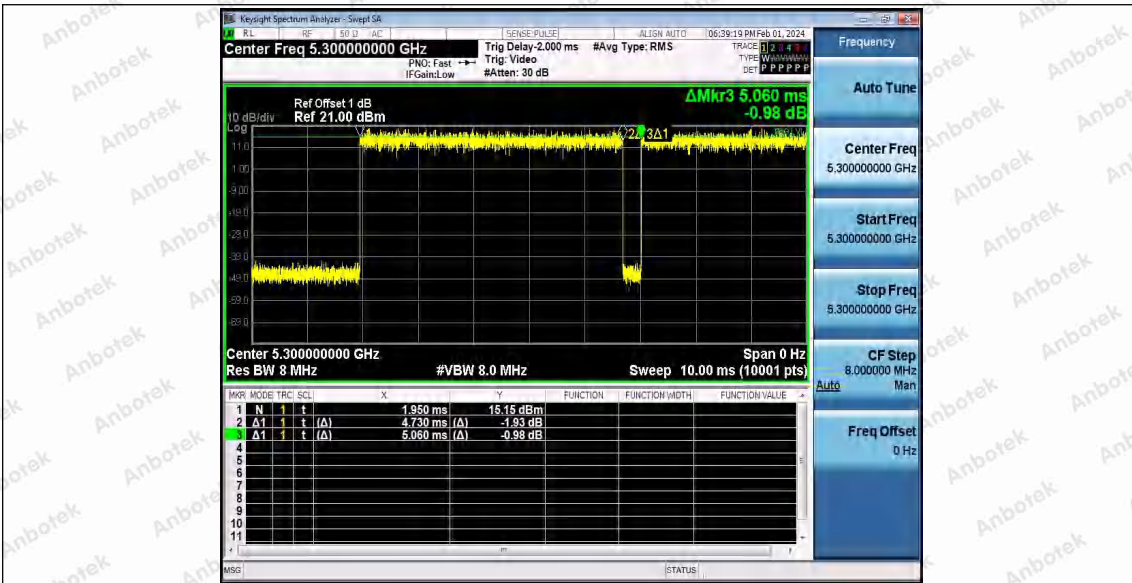

11AC20SISO_Ant1_5320