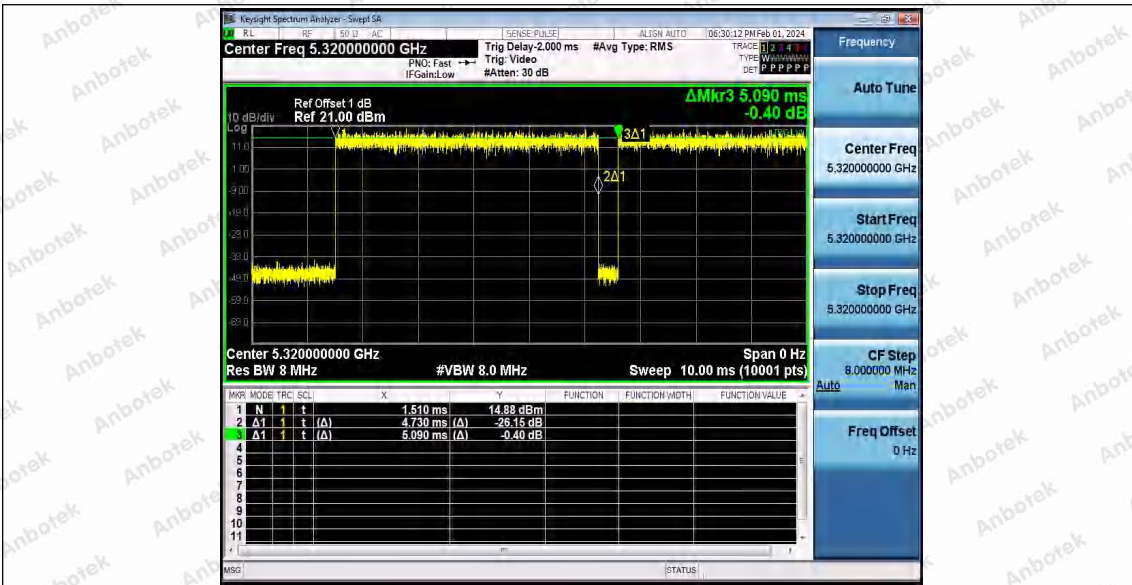

11N20SISO_Ant1_5320