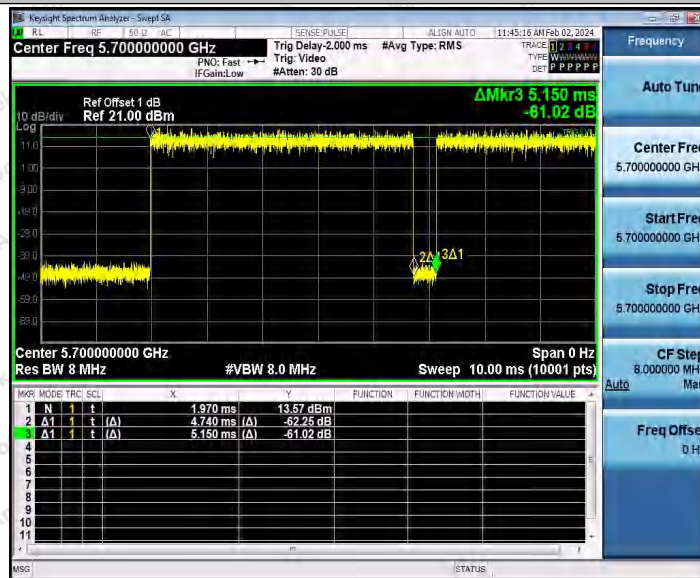

11AC20SISO_Ant1_5745

Shenzhen Anbotek Compliance Laboratory Limited

Address: 1/F., Building D, Sogood Science and Technology Park, Sanwei Community, Hangcheng Street, Bao'an District, Shenzhen, Guangdong, China.
Tel: (86) 0755-26066440 Fax: (86) 0755-26014772 Email: service@anbotek.com

Hotline
400-003-0500
www.anbotek.com.cn