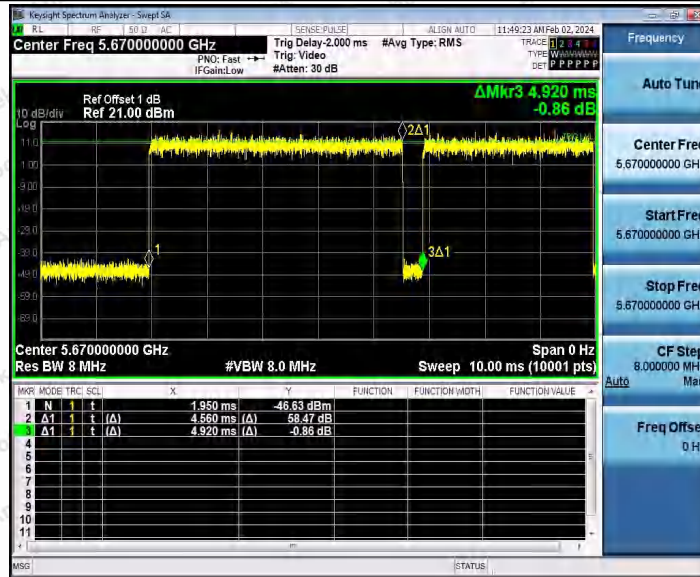

11AC40SISO_Ant1_5670

Shenzhen Anbotek Compliance Laboratory Limited

Address: 1/F., Building D, Sogood Science and Technology Park, Sanwei Community, Hangcheng Street, Bao'an District, Shenzhen, Guangdong, China.
Tel: (86) 0755-26066440 Fax: (86) 0755-26014772 Email: service@anbotek.com

Hotline 400-003-0500
www.anbotek.com.cn