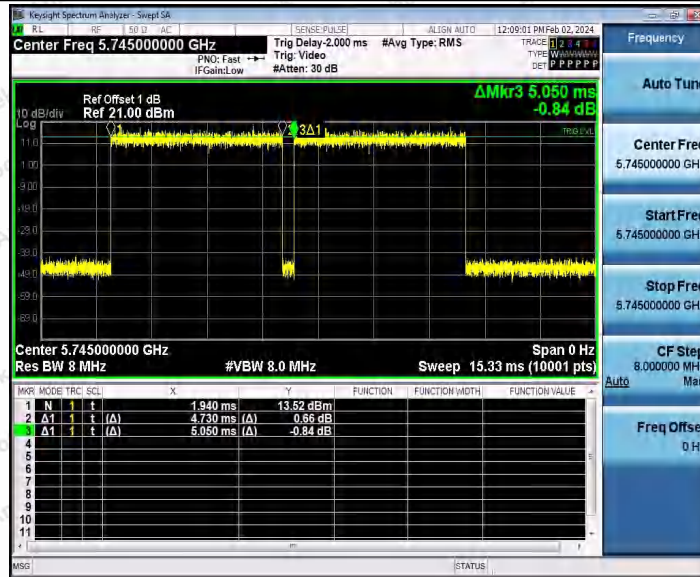

11N20SISO_Ant1_5745

Shenzhen Anbotek Compliance Laboratory Limited

Address: 1/F., Building D, Sogood Science and Technology Park, Sanwei Community, Hangcheng Street, Bao'an District, Shenzhen, Guangdong, China.
Tel: (86) 0755-26066440 Fax: (86) 0755-26014772 Email: service@anbotek.com

Hotline 400-003-0500
www.anbotek.com.cn