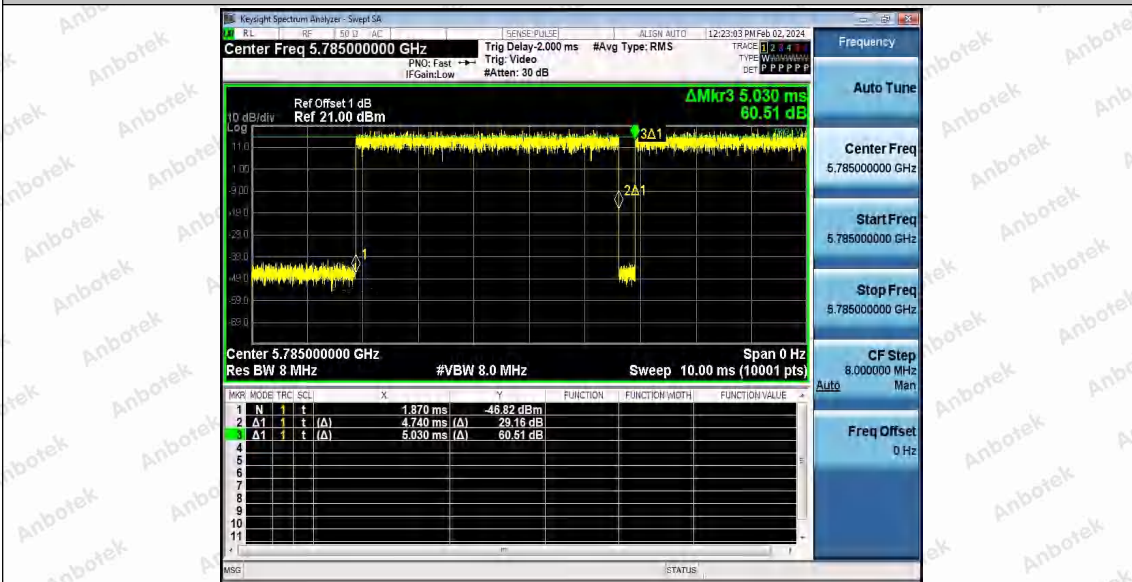

11AC20SISO_Ant1_5785