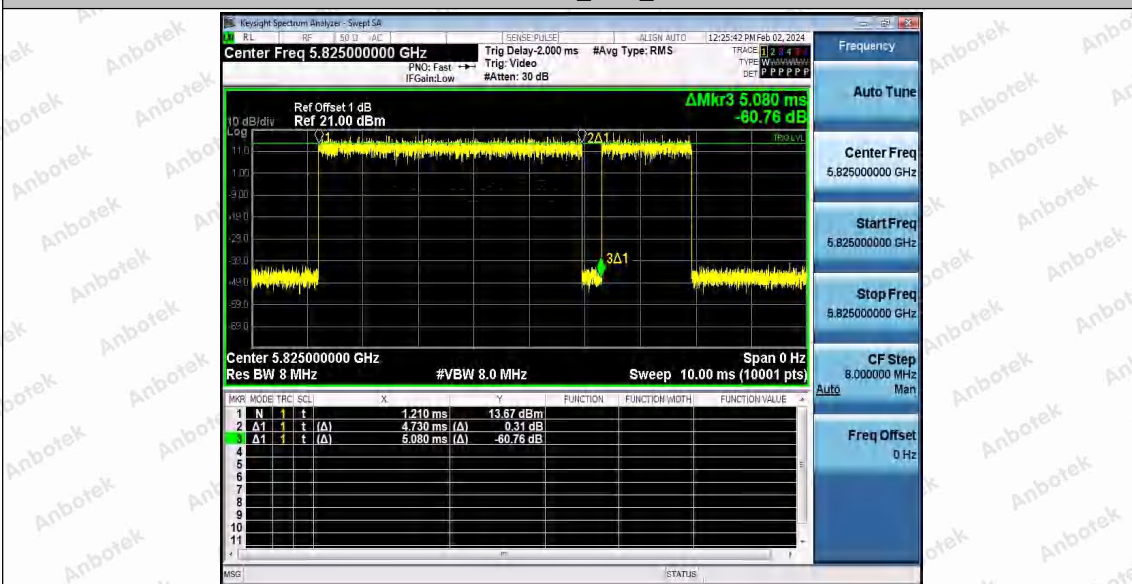

Hotline
 400-003-0500
www.anbotek.com.cn

11AC20SISO_Ant1_5785

11AC20SISO_Ant1_5825

Shenzhen Anbotek Compliance Laboratory Limited

Address: 1/F., Building D, Sogood Science and Technology Park, Sanwei Community, Hangcheng Street, Bao'an District, Shenzhen, Guangdong, China.
Tel: (86) 0755-26066440 Fax: (86) 0755-26014772 Email: service@anbotek.com