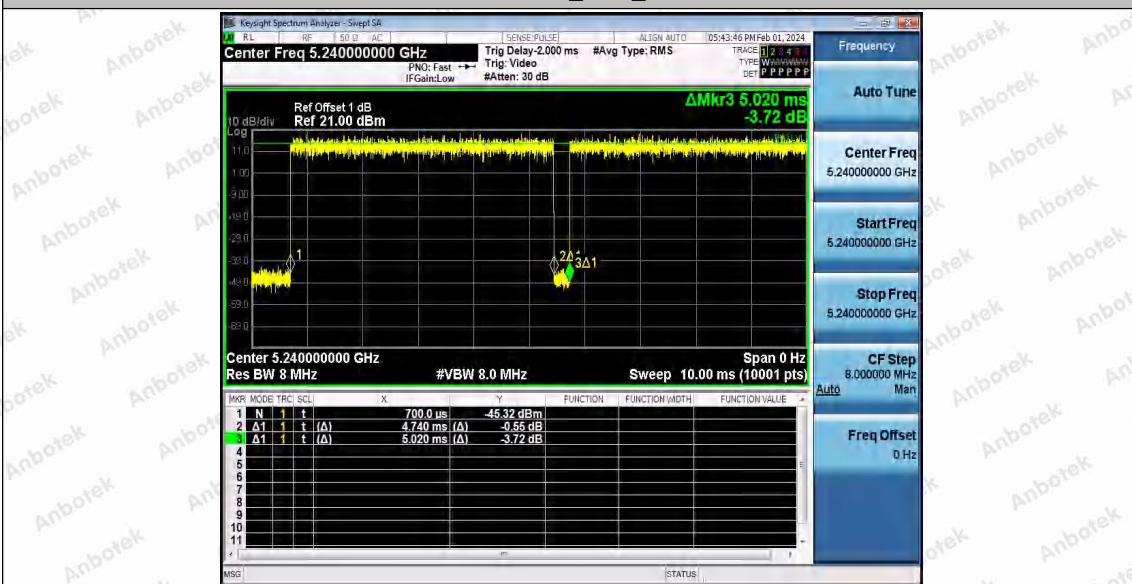

Hotline 400-003-0500
 www.anbotek.com.cn

11N20SISO_Ant1_5200

11N20SISO_Ant1_5240

Shenzhen Anbotek Compliance Laboratory Limited

Address: 1/F., Building D, Sogood Science and Technology Park, Sanwei Community, Hangcheng Street, Bao'an District, Shenzhen, Guangdong, China.
Tel: (86) 0755-26066440 Fax: (86) 0755-26014772 Email: service@anbotek.com