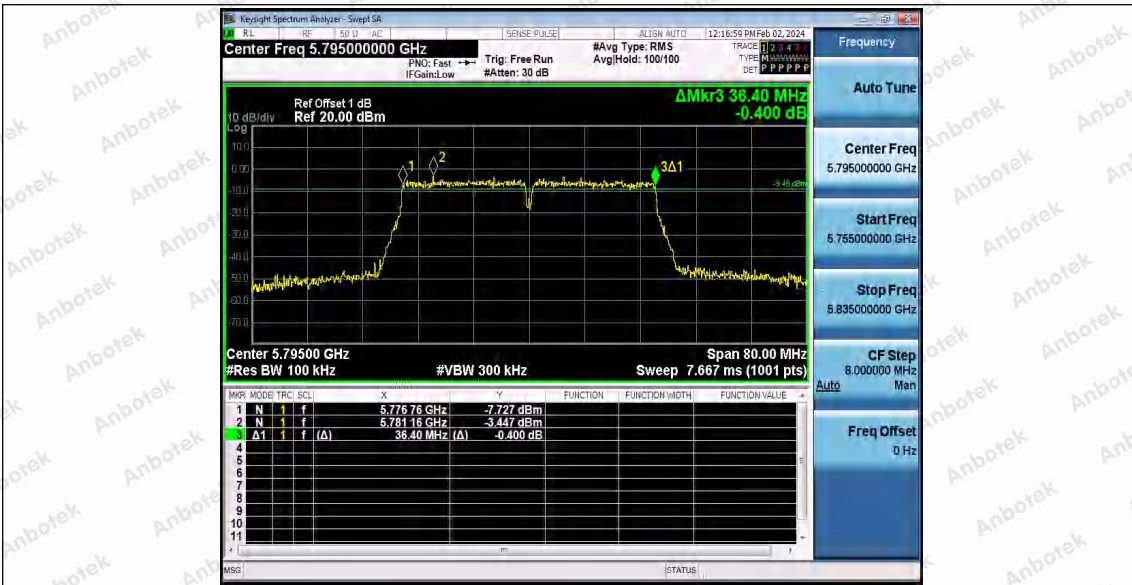

Shenzhen Anbotek Compliance Laboratory Limited

Address: 1/F., Building D, Sogood Science and Technology Park, Sanwei Community, Hangcheng Street, Bao'an District, Shenzhen, Guangdong, China.
Tel: (86) 0755-26066440 Fax: (86) 0755-26014772 Email: service@anbotek.com

Hotline 400-003-0500
www.anbotek.com.cn