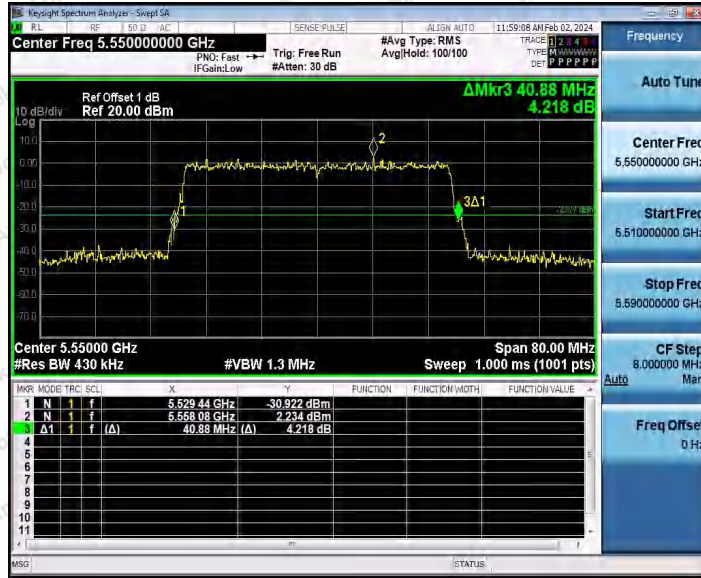

11AX40SISO_Ant1_5550

11AX40SISO_Ant1_5670

Shenzhen Anbotek Compliance Laboratory Limited

Address: 1/F., Building D, Sogood Science and Technology Park, Sanwei Community, Hangcheng Street, Bao'an District, Shenzhen, Guangdong, China.
Tel: (86) 0755-26066440 Fax: (86) 0755-26014772 Email: service@anbotek.com

Hotline 400-003-0500
www.anbotek.com.cn