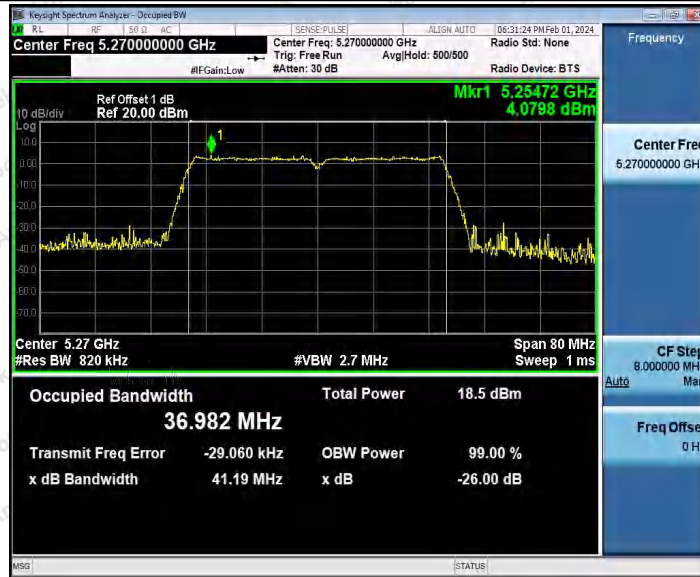

11N40SISO_Ant1_5310

Shenzhen Anbotek Compliance Laboratory Limited

Address: 1/F., Building D, Sogood Science and Technology Park, Sanwei Community, Hangcheng Street, Bao'an District, Shenzhen, Guangdong, China.
Tel: (86) 0755-26066440 Fax: (86) 0755-26014772 Email: service@anbotek.com

Hotline
400-003-0500
www.anbotek.com.cn