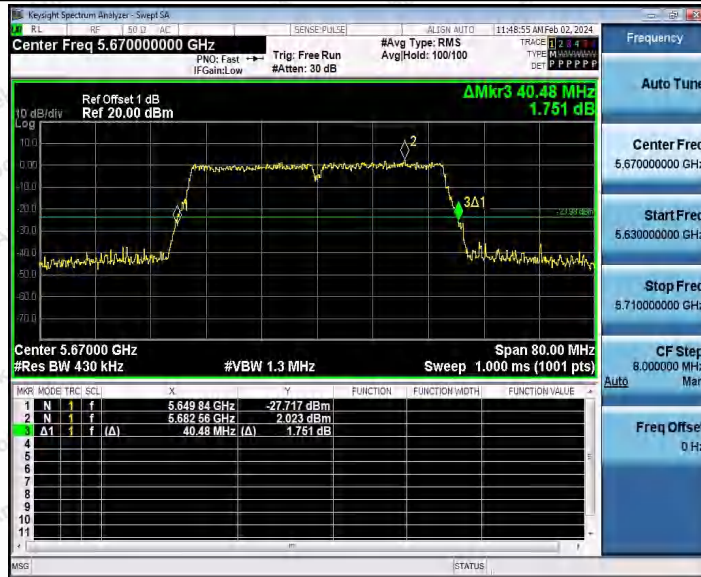

11AC40SISO_Ant1_5670

11AC40SISO_Ant1_5755

Shenzhen Anbotek Compliance Laboratory Limited

Address: 1/F., Building D, Sogood Science and Technology Park, Sanwei Community, Hangcheng Street, Bao'an District, Shenzhen, Guangdong, China.
Tel: (86) 0755-26066440 Fax: (86) 0755-26014772 Email: service@anbotek.com

Hotline 400-003-0500
www.anbotek.com.cn