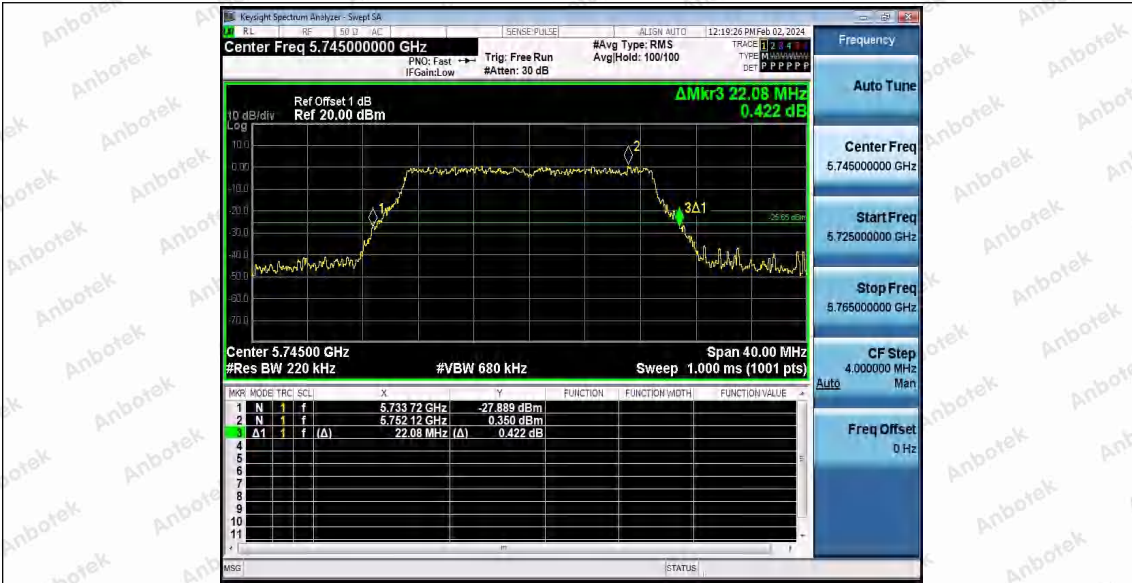

11AC20SISO_Ant1_5785