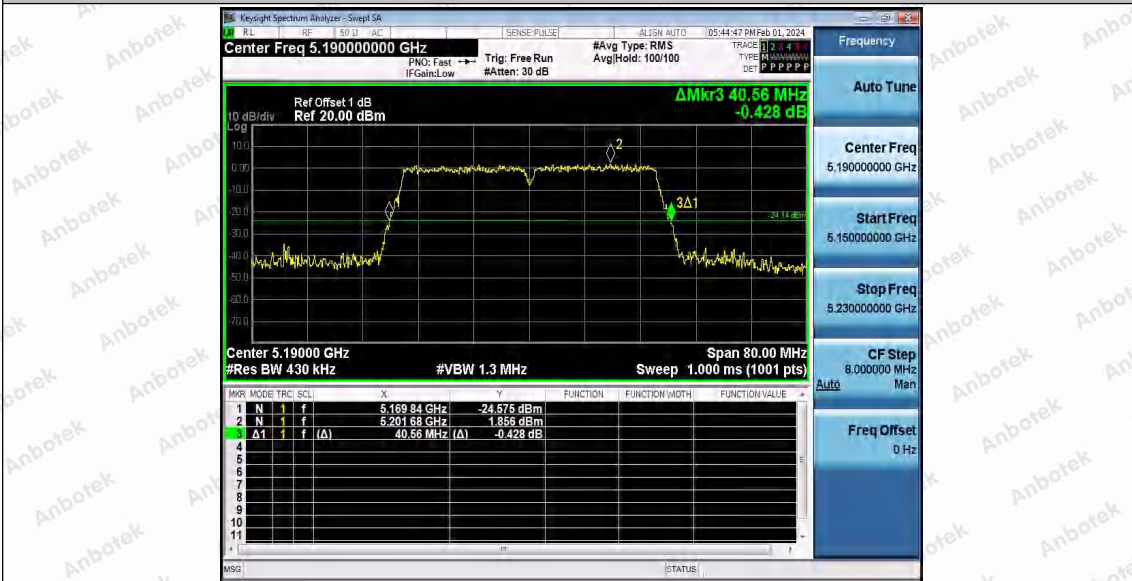

Hotline 400-003-0500
www.anbotek.com.cn

11N20SISO_Ant1_5825

11N40SISO_Ant1_5190

Shenzhen Anbotek Compliance Laboratory Limited

Address: 1/F., Building D, Sogood Science and Technology Park, Sanwei Community, Hangcheng Street, Bao'an District, Shenzhen, Guangdong, China.
Tel: (86) 0755-26066440 Fax: (86) 0755-26014772 Email: service@anbotek.com