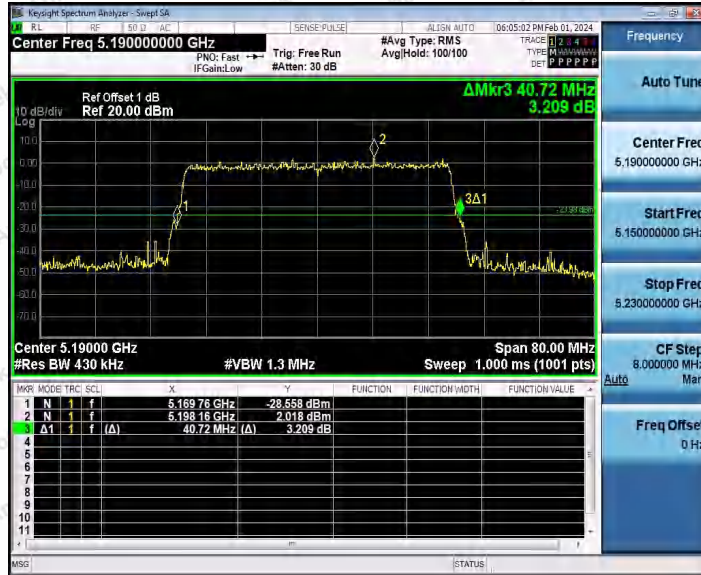

11AX40SISO_Ant1_5190

11AX40SISO_Ant1_5230

Shenzhen Anbotek Compliance Laboratory Limited

Address: 1/F., Building D, Sogood Science and Technology Park, Sanwei Community, Hangcheng Street, Bao'an District, Shenzhen, Guangdong, China.
Tel: (86) 0755-26066440 Fax: (86) 0755-26014772 Email: service@anbotek.com

Hotline 400-003-0500
www.anbotek.com.cn