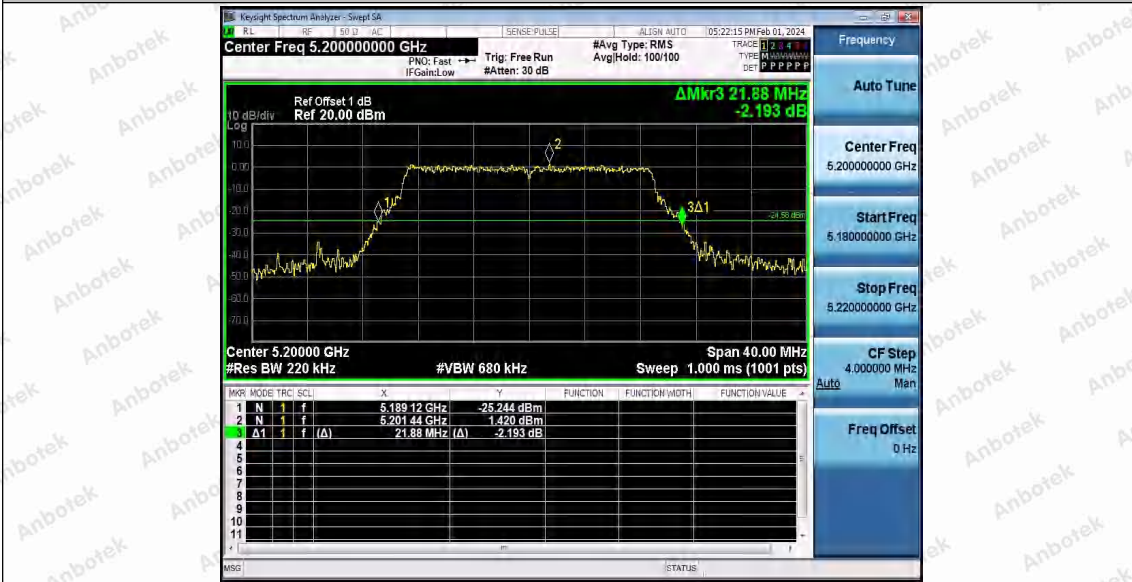

11N20SISO_Ant1_5240