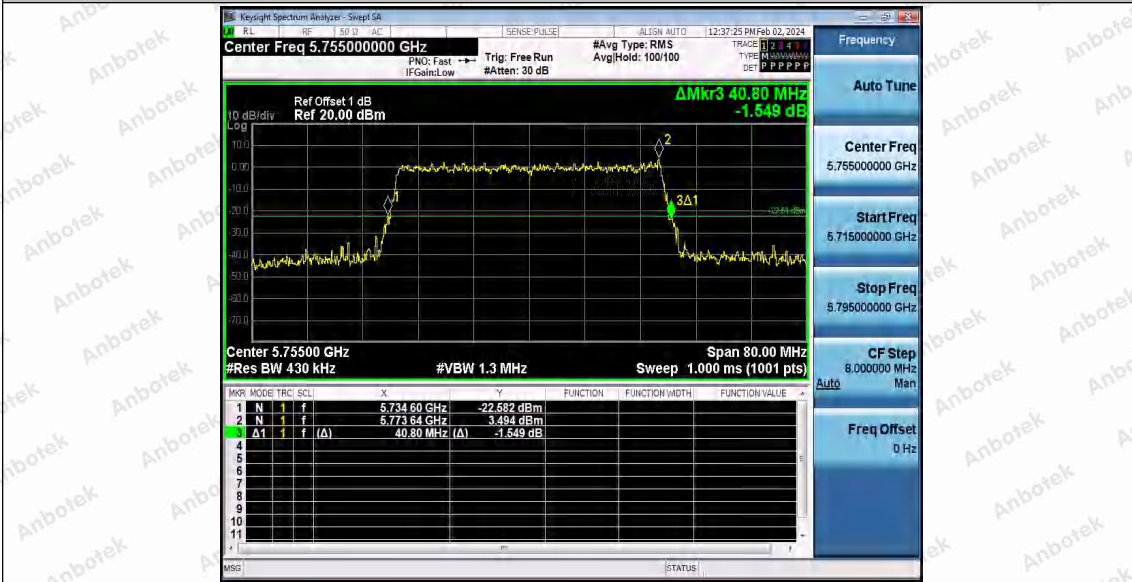

11AX40SISO_Ant1_5795