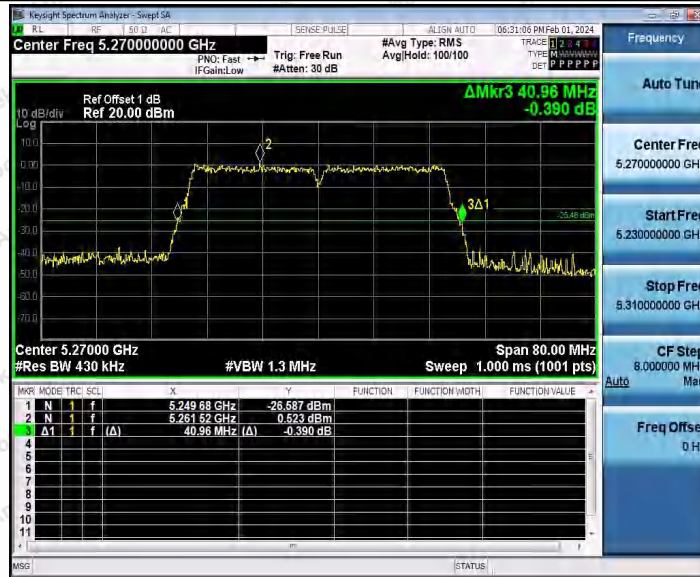

11N40SISO_Ant1_5310

Shenzhen Anbotek Compliance Laboratory Limited

Address: 1/F., Building D, Sogood Science and Technology Park, Sanwei Community, Hangcheng Street, Bao'an District, Shenzhen, Guangdong, China.
Tel: (86) 0755-26066440 Fax: (86) 0755-26014772 Email: service@anbotek.com

Hotline 400-003-0500
www.anbotek.com.cn