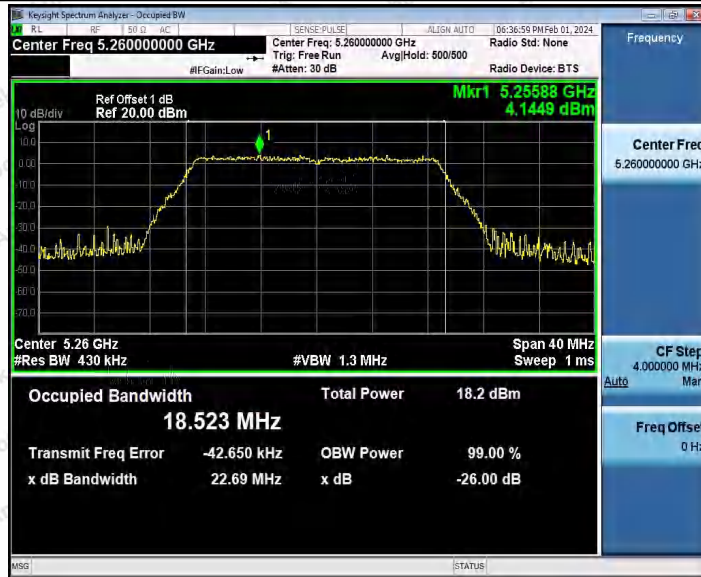

11AC20SISO_Ant1_5260

11AC20SISO_Ant1_5300

Shenzhen Anbotek Compliance Laboratory Limited

Address: 1/F., Building D, Sogood Science and Technology Park, Sanwei Community, Hangcheng Street, Bao'an District, Shenzhen, Guangdong, China.
Tel: (86) 0755-26066440 Fax: (86) 0755-26014772 Email: service@anbotek.com

Hotline 400-003-0500
www.anbotek.com.cn