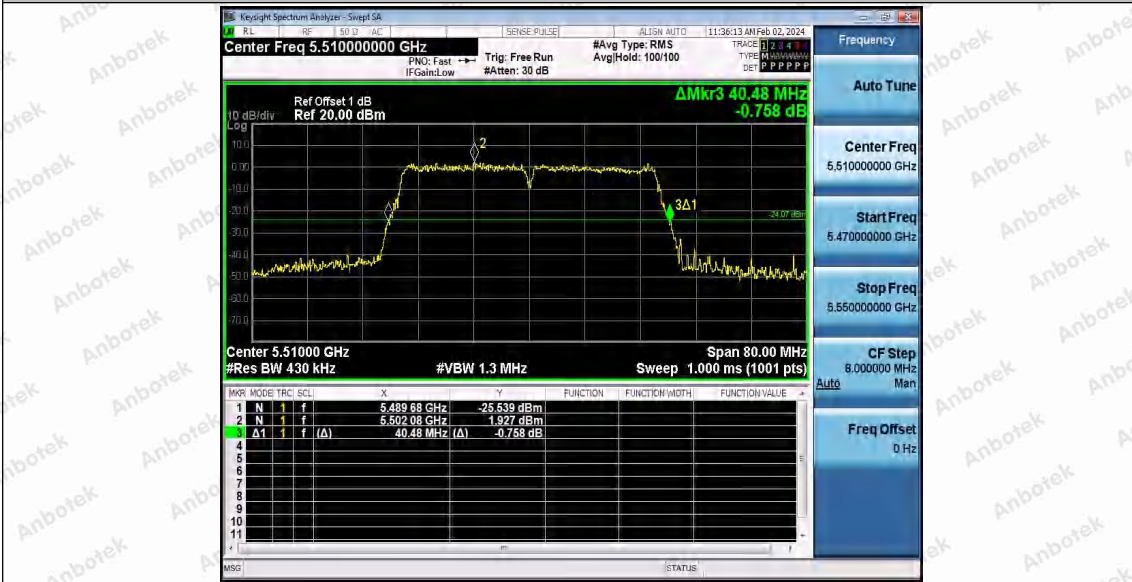

11N40SISO_Ant1_5550