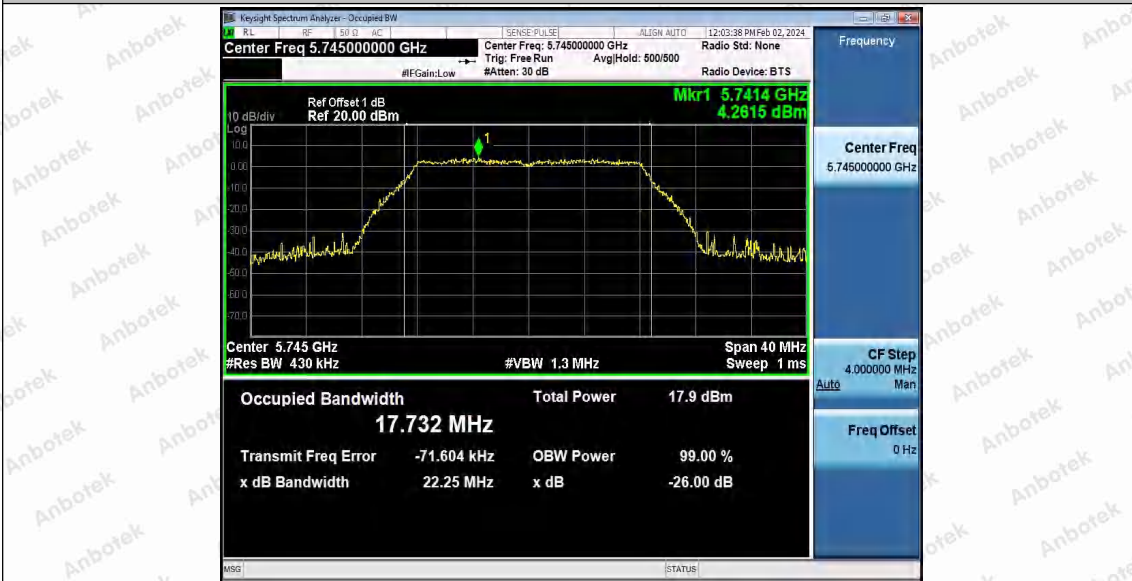

Hotline
 400-003-0500
www.anbotek.com.cn

11A_Ant1_5700

11A_Ant1_5745

Shenzhen Anbotek Compliance Laboratory Limited

Address: 1/F., Building D, Sogood Science and Technology Park, Sanwei Community, Hangcheng Street, Bao'an District, Shenzhen, Guangdong, China.
Tel: (86) 0755-26066440 Fax: (86) 0755-26014772 Email: service@anbotek.com