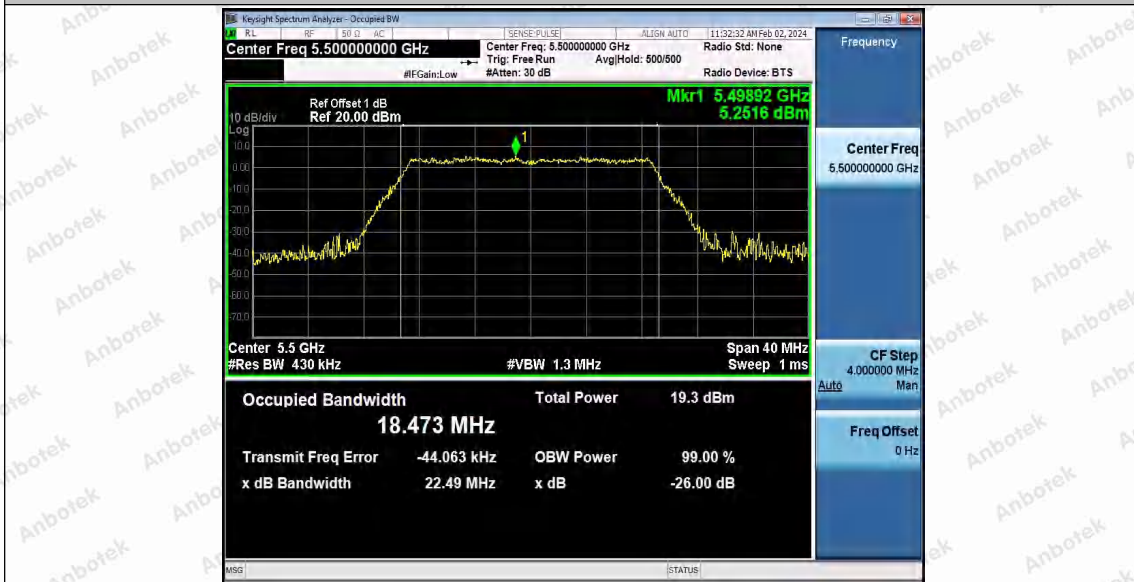

11N20SISO_Ant1_5580