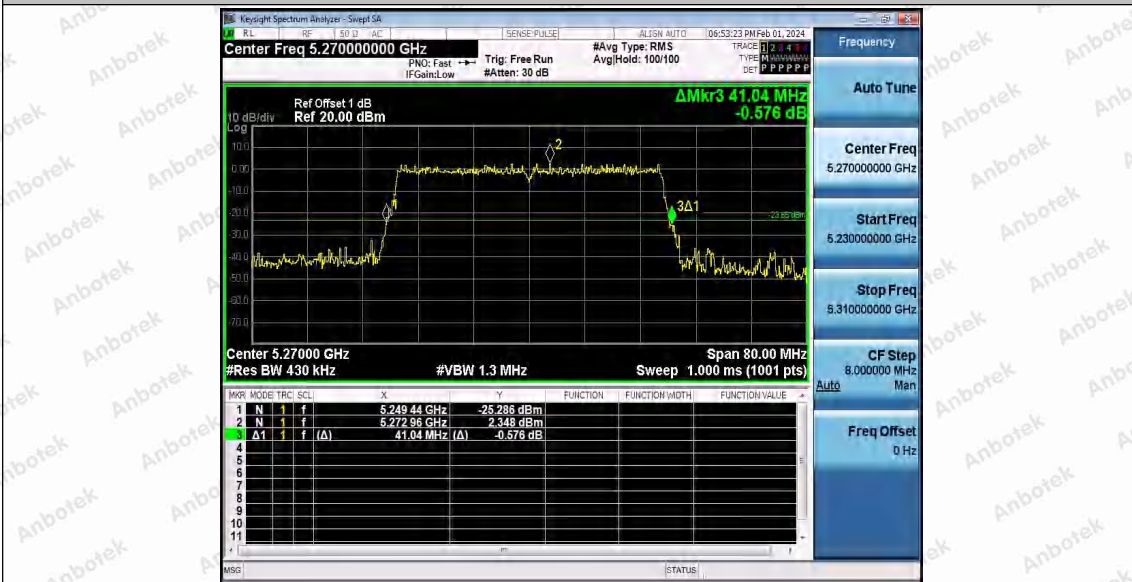

11AX40SISO_Ant1_5310