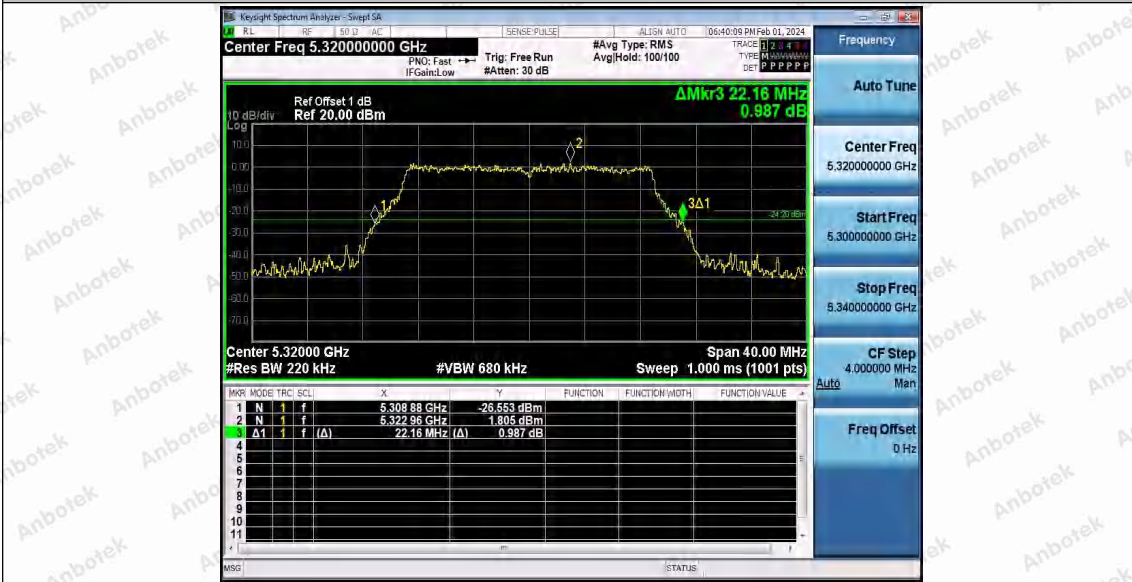

11AC20SISO_Ant1_5500