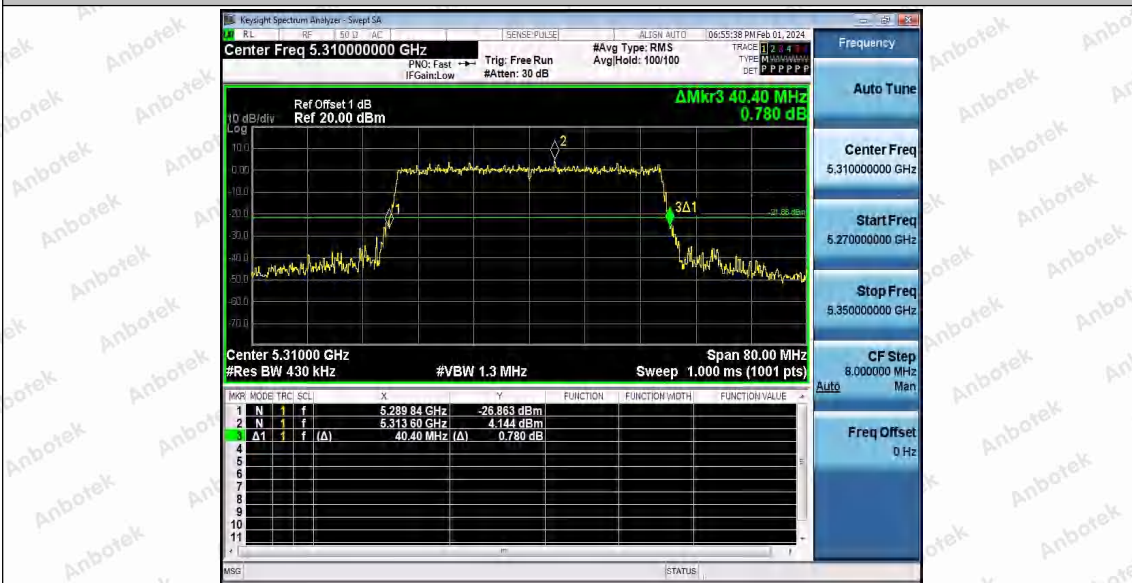

Shenzhen Anbotek Compliance Laboratory Limited

Address: 1/F., Building D, Sogood Science and Technology Park, Sanwei Community, Hangcheng Street, Bao'an District, Shenzhen, Guangdong, China.
Tel: (86) 0755-26066440 Fax: (86) 0755-26014772 Email: service@anbotek.com

Hotline 400-003-0500
www.anbotek.com.cn