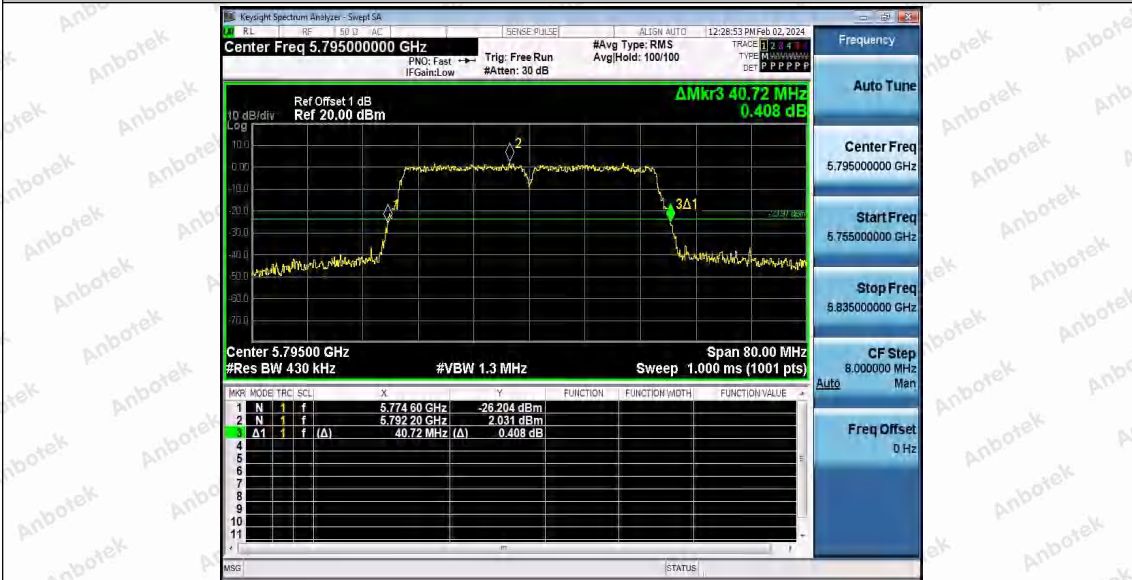

11AX20SISO_Ant1_5180