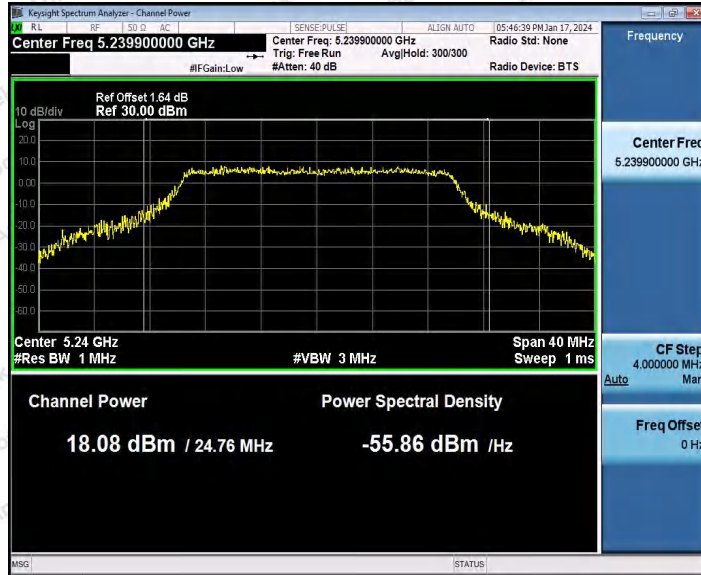

11AX20SISO_Ant1_5240

11AX20SISO_Ant1_5260

Shenzhen Anbotek Compliance Laboratory Limited

Address: 1/F., Building D, Sogood Science and Technology Park, Sanwei Community, Hangcheng Street, Bao'an District, Shenzhen, Guangdong, China.
Tel: (86) 0755-26066440 Fax: (86) 0755-26014772 Email: service@anbotek.com

Hotline: 400-003-0500
www.anbotek.com.cn