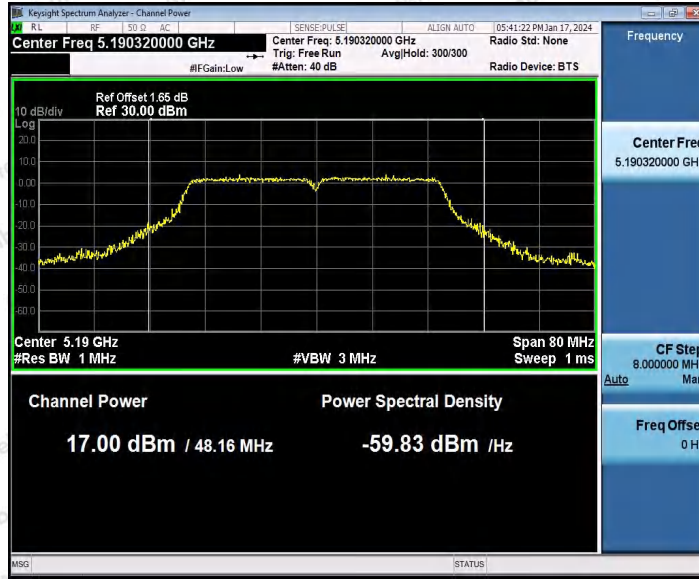

11AC40SISO_Ant1_5190