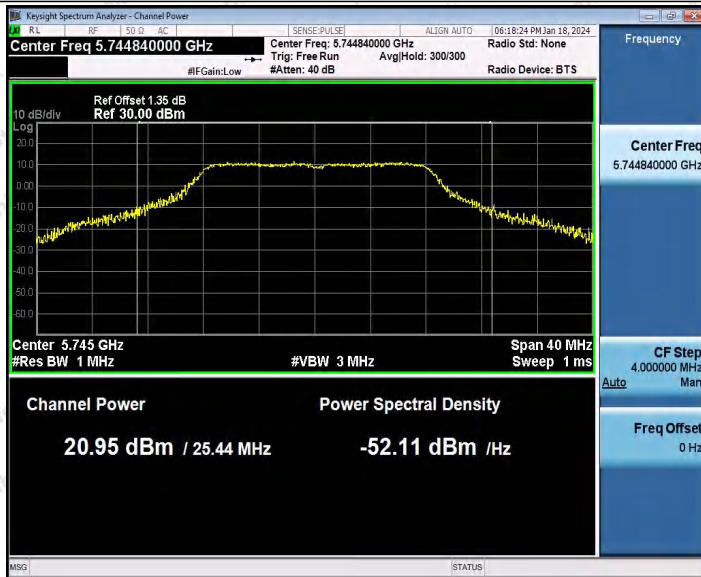

Shenzhen Anbotek Compliance Laboratory Limited

Address: 1/F., Building D, Sogood Science and Technology Park, Sanwei Community, Hangcheng Street, Bao'an District, Shenzhen, Guangdong, China.
Tel: (86) 0755-26066440 Fax: (86) 0755-26014772 Email: service@anbotek.com

Hotline: 400-003-0500
www.anbotek.com.cn