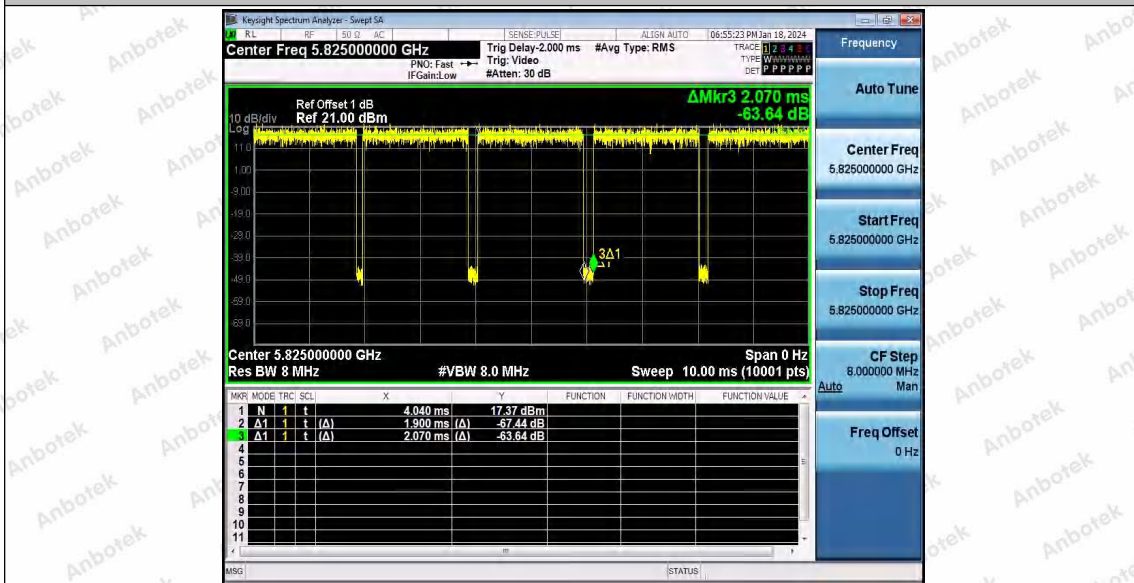

Hotline
400-003-0500
www.anbotek.com.cn

11AC20SISO_Ant1_5785

11AC20SISO_Ant1_5825

Shenzhen Anbotek Compliance Laboratory Limited

Address: 1/F., Building D, Sogood Science and Technology Park, Sanwei Community, Hangcheng Street, Bao'an District, Shenzhen, Guangdong, China.
 Tel: (86) 0755-26066440 Fax: (86) 0755-26014772 Email: service@anbotek.com