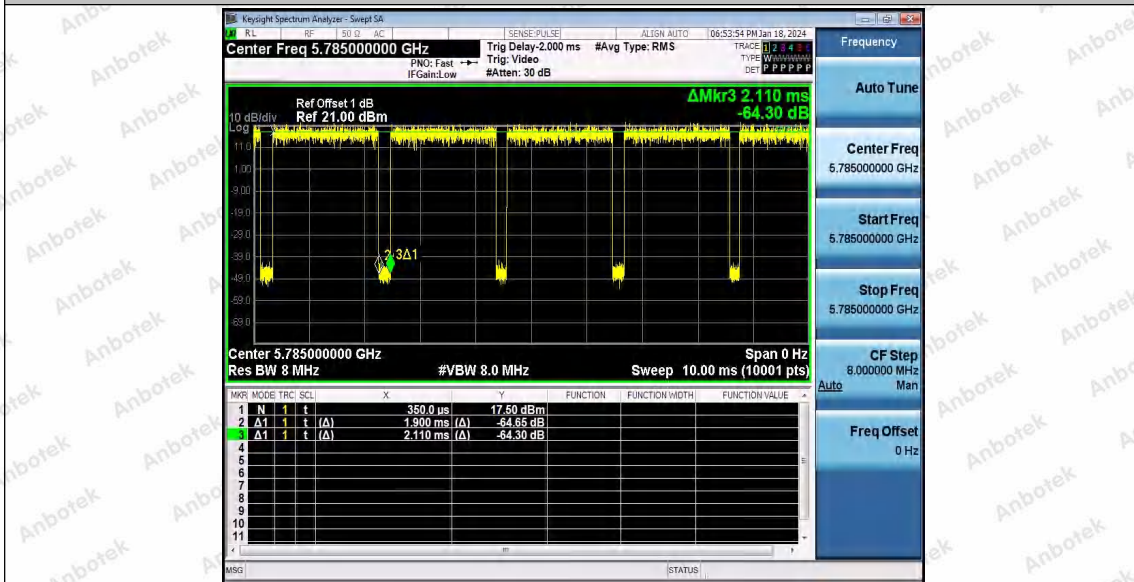

11AC20SISO_Ant1_5825