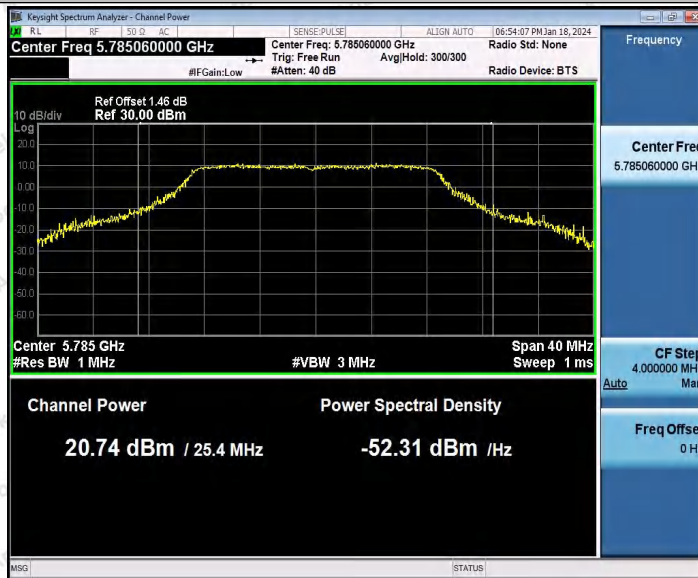

11AC20SISO_Ant1_5825