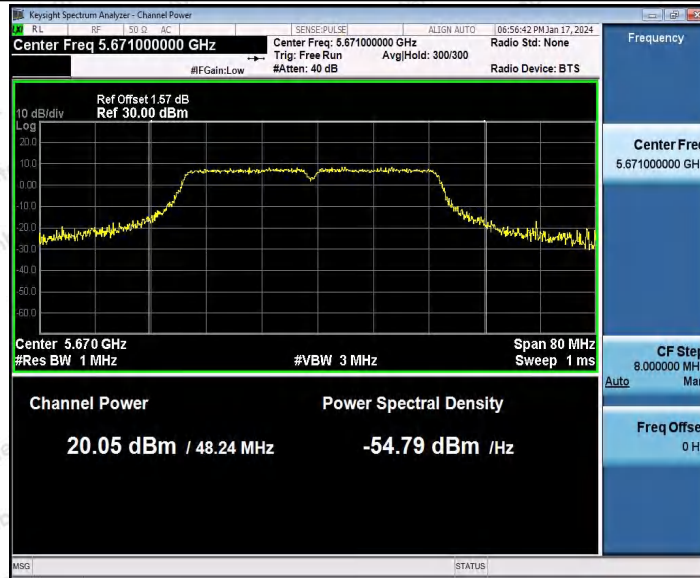

11N40SISO_Ant1_5670