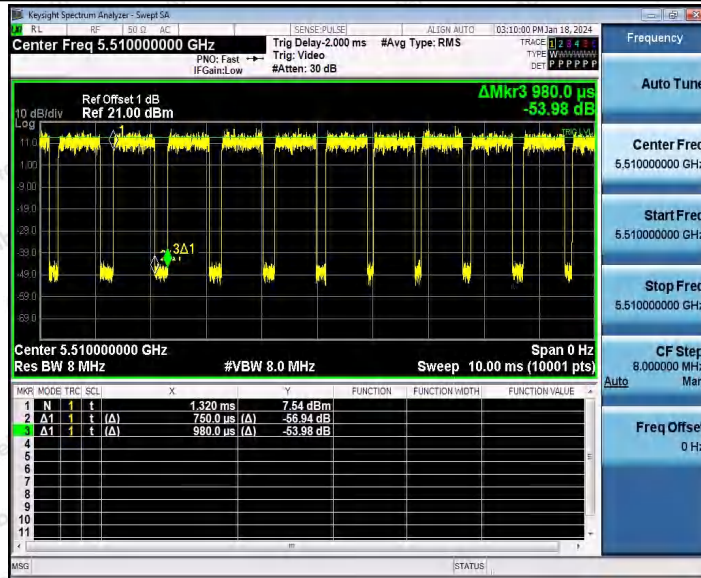

11AX40SISO_Ant1_5510

11AX40SISO_Ant1_5550