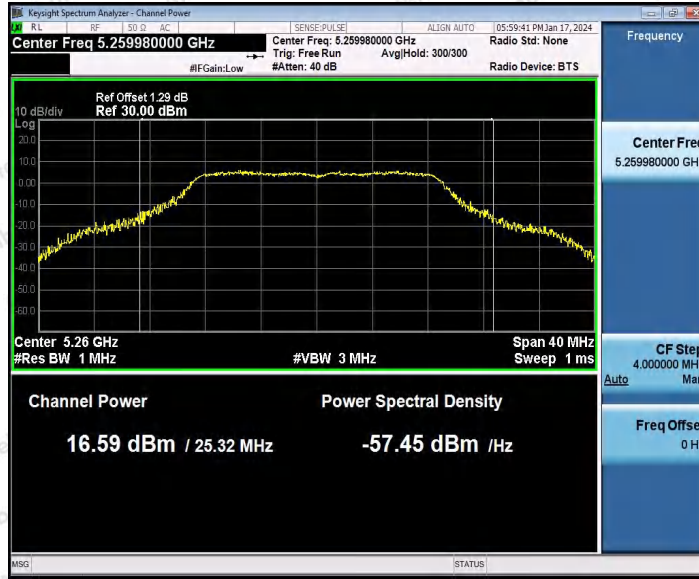

11N20SISO_Ant1_5260