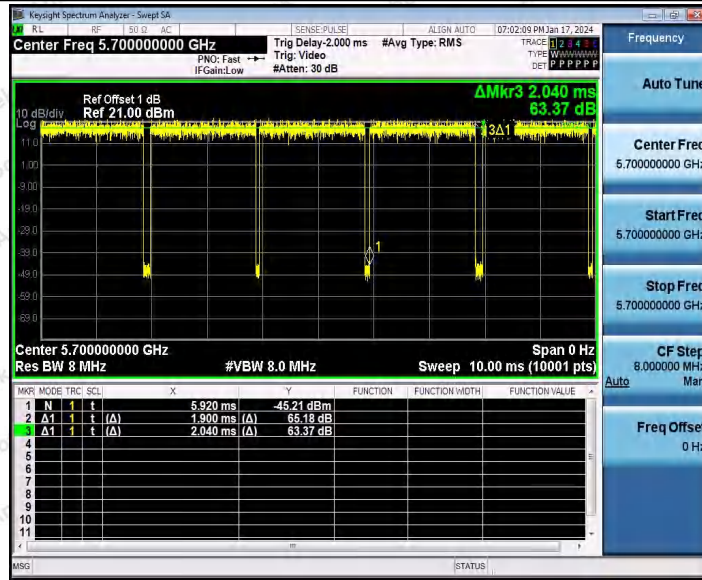

11AC20SISO_Ant1_5745

Shenzhen Anbotek Compliance Laboratory Limited

Address: 1/F., Building D, Sogood Science and Technology Park, Sanwei Community, Hangcheng Street, Bao'an District, Shenzhen, Guangdong, China.
Tel: (86) 0755-26066440 Fax: (86) 0755-26014772 Email: service@anbotek.com

Hotline
400-003-0500
www.anbotek.com.cn