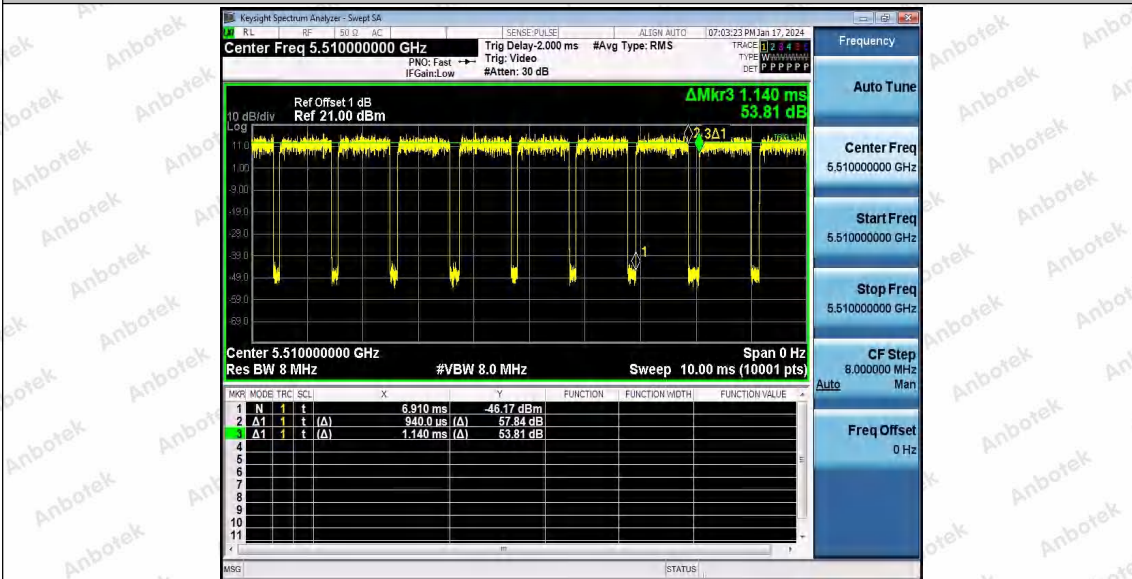

Hotline 400-003-0500
www.anbotek.com.cn

11AC40SISO_Ant1_5310

11AC40SISO_Ant1_5510

Shenzhen Anbotek Compliance Laboratory Limited

Address: 1/F., Building D, Sogood Science and Technology Park, Sanwei Community, Hangcheng Street, Bao'an District, Shenzhen, Guangdong, China.
Tel: (86) 0755-26066440 Fax: (86) 0755-26014772 Email: service@anbotek.com