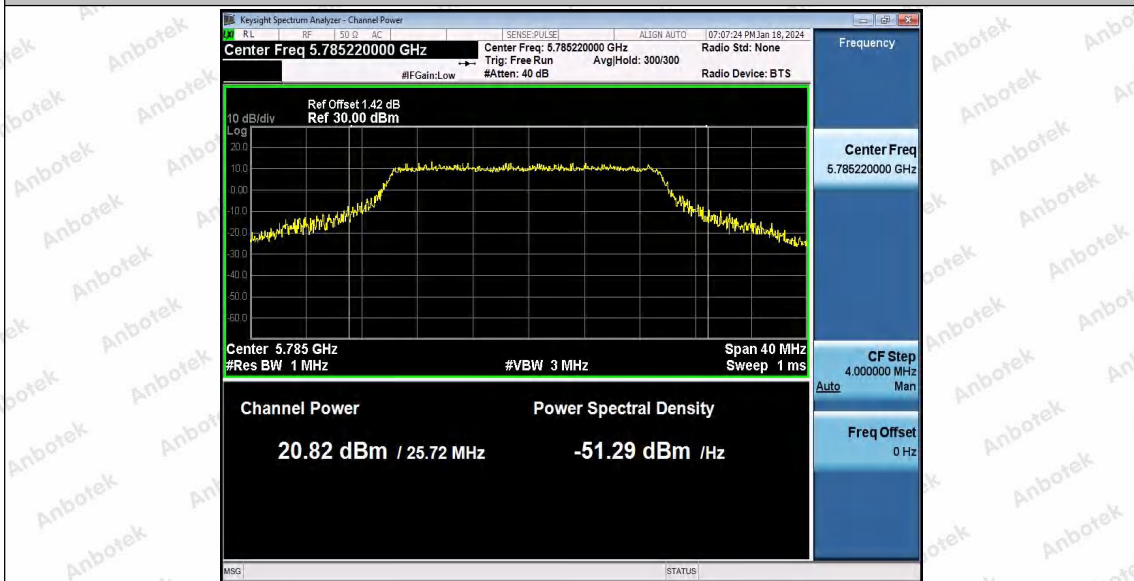

Hotline
 400-003-0500
www.anbotek.com.cn

11AX20SISO_Ant1_5745

11AX20SISO_Ant1_5785

Shenzhen Anbotek Compliance Laboratory Limited

Address: 1/F., Building D, Sogood Science and Technology Park, Sanwei Community, Hangcheng Street, Bao'an District, Shenzhen, Guangdong, China.
Tel: (86) 0755-26066440 Fax: (86) 0755-26014772 Email: service@anbotek.com