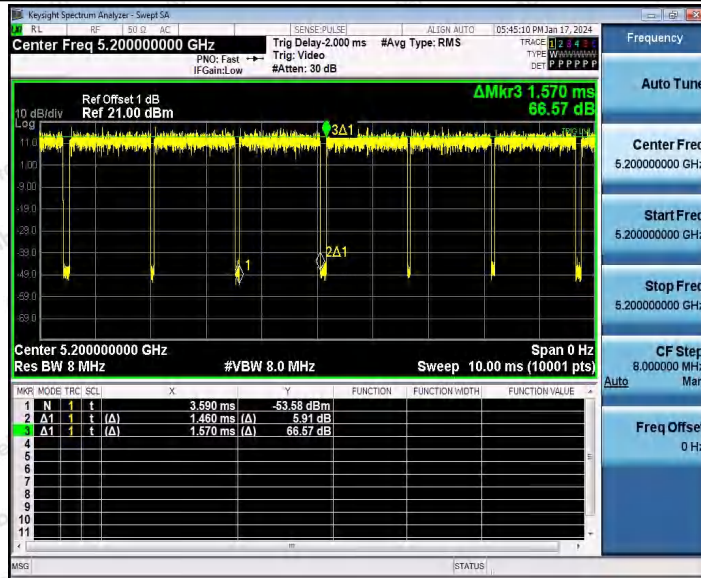

11AX20SISO_Ant1_5200