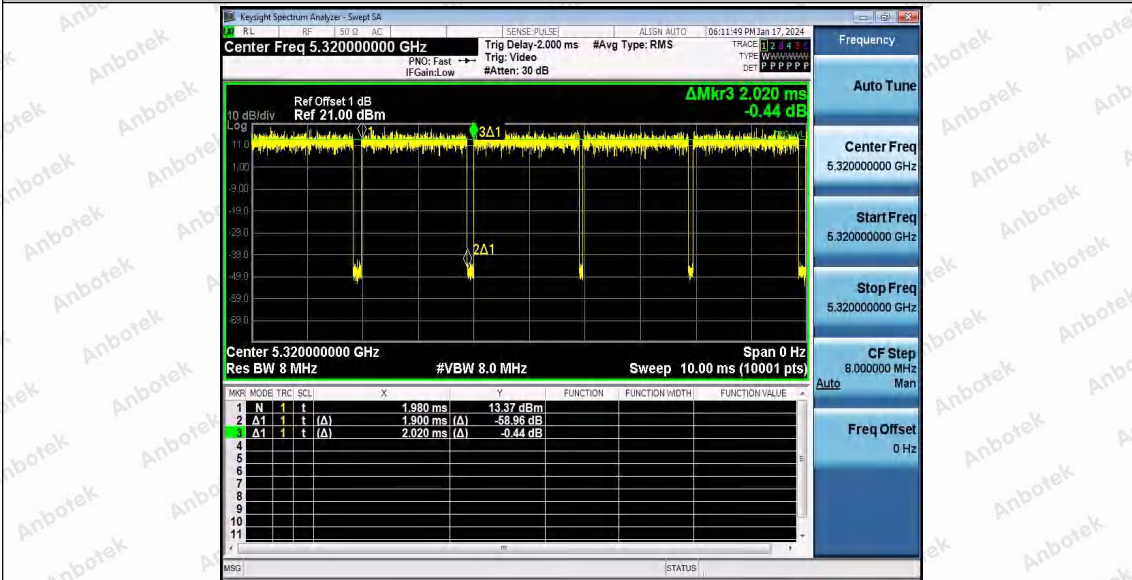

11AC20SISO_Ant1_5500