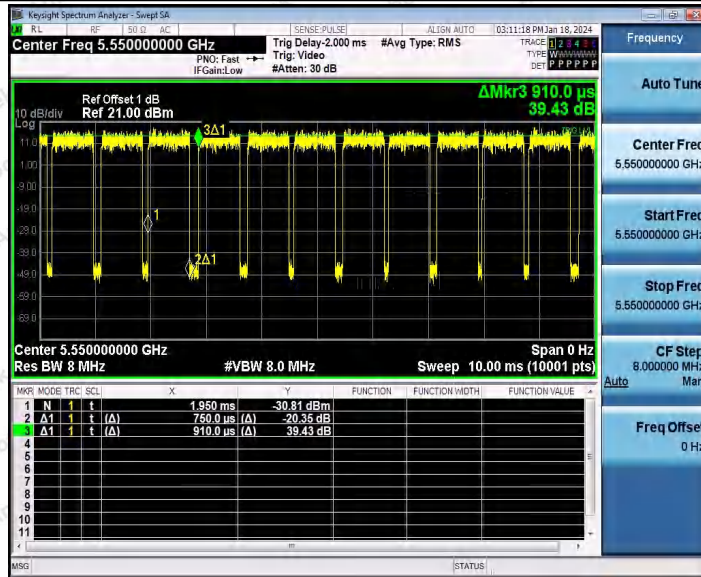

11AX40SISO_Ant1_5670

Shenzhen Anbotek Compliance Laboratory Limited

Address: 1/F., Building D, Sogood Science and Technology Park, Sanwei Community, Hangcheng Street, Bao'an District, Shenzhen, Guangdong, China.
Tel: (86) 0755-26066440 Fax: (86) 0755-26014772 Email: service@anbotek.com

Hotline 400-003-0500
www.anbotek.com.cn