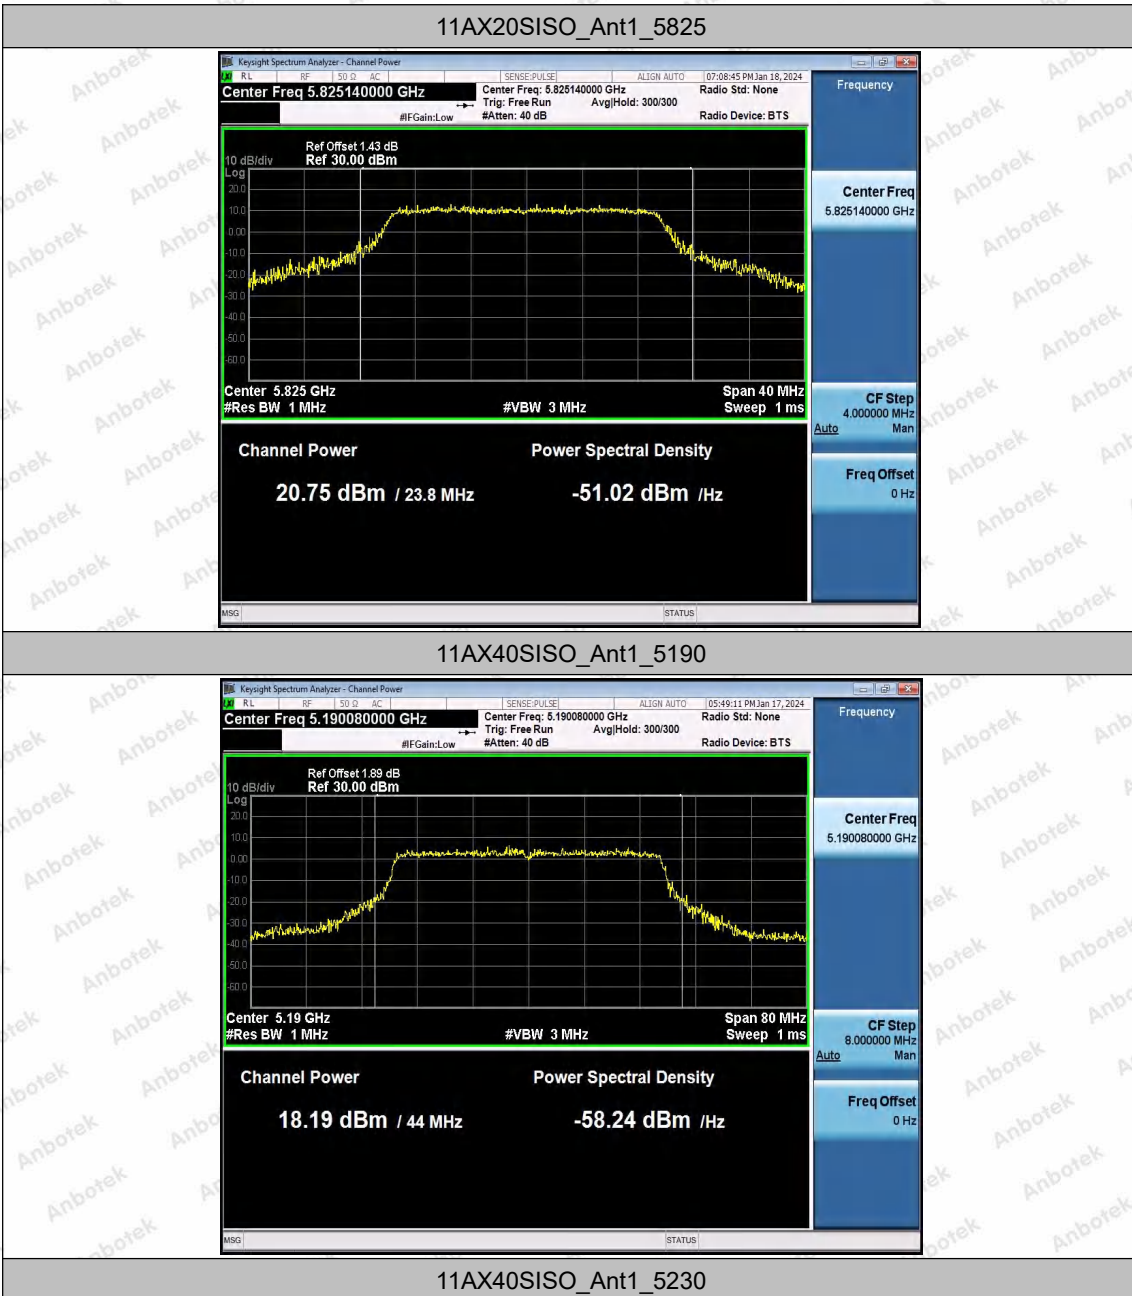

11AX40SISO_Ant1_5230

Shenzhen Anbotek Compliance Laboratory Limited

Address: 1/F., Building D, Sogood Science and Technology Park, Sanwei Community, Hangcheng Street, Bao'an District, Shenzhen, Guangdong, China.
Tel: (86) 0755-26066440 Fax: (86) 0755-26014772 Email: service@anbotek.com

Hotline: 400-003-0500
www.anbotek.com.cn