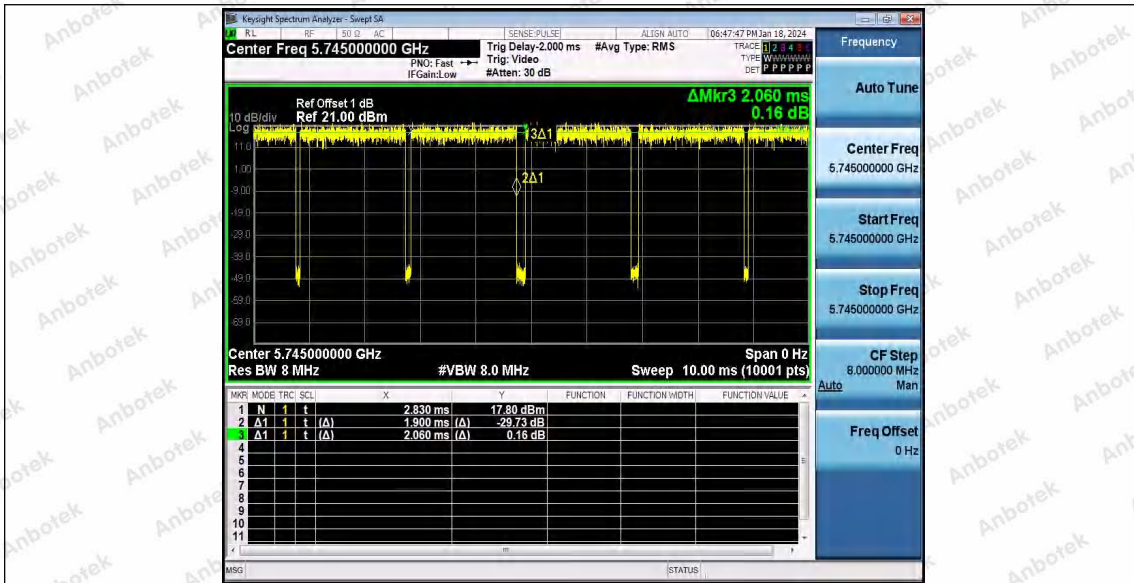

11AC20SISO_Ant1_5785