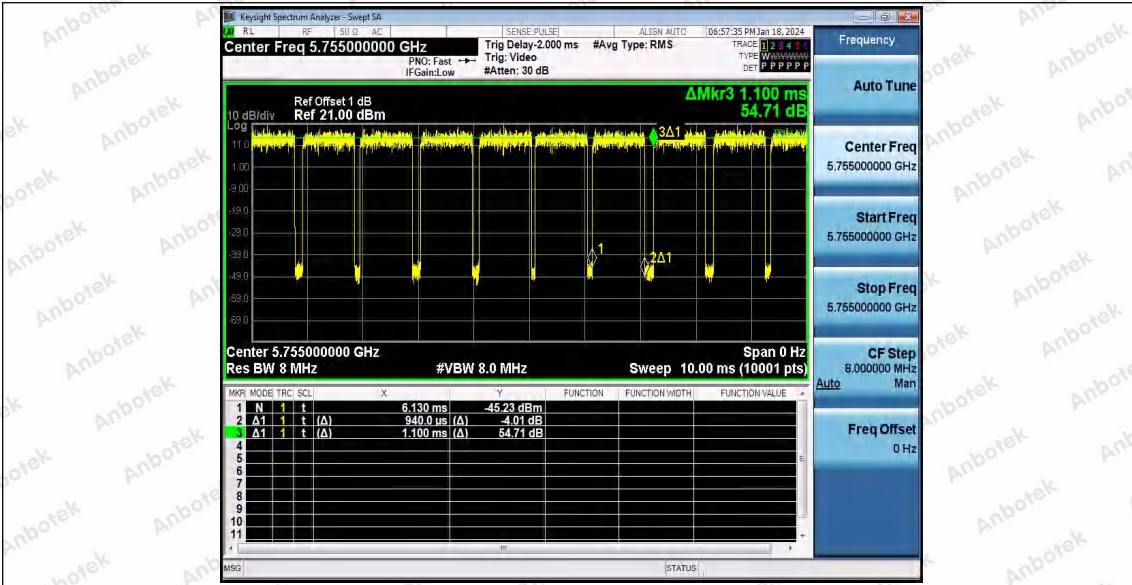

11AC40SISO_Ant1_5795