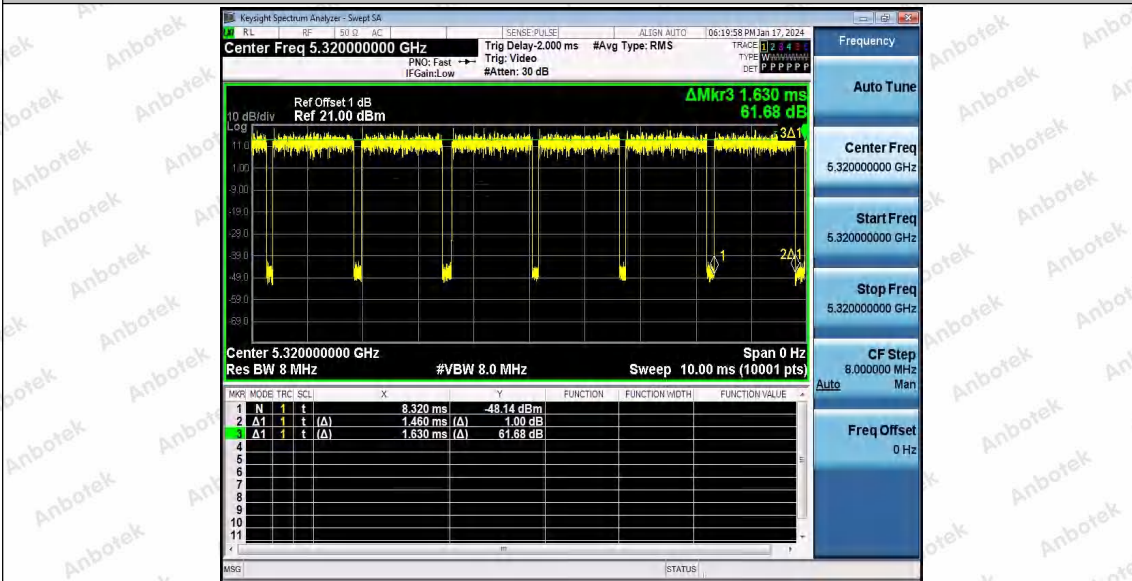

Hotline 400-003-0500
 www.anbotek.com.cn

11AX20SISO_Ant1_5300

11AX20SISO_Ant1_5320

Shenzhen Anbotek Compliance Laboratory Limited

Address: 1/F., Building D, Sogood Science and Technology Park, Sanwei Community, Hangcheng Street, Bao'an District, Shenzhen, Guangdong, China.
Tel: (86) 0755-26066440 Fax: (86) 0755-26014772 Email: service@anbotek.com