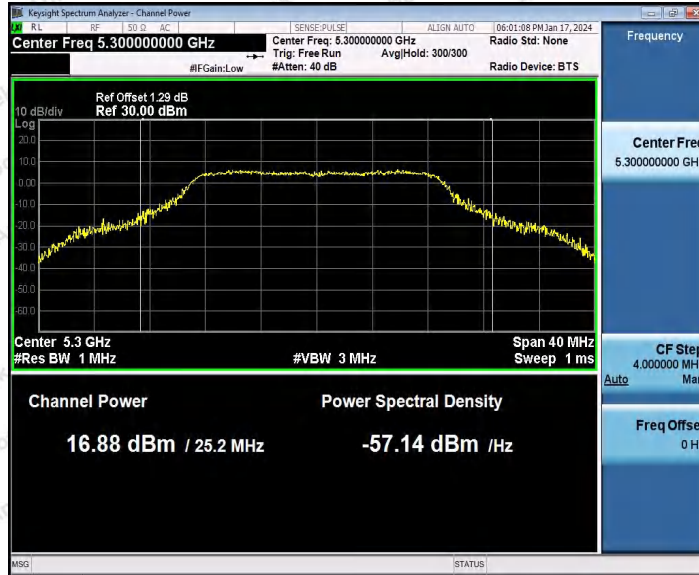

11N20SISO_Ant1_5300

11N20SISO_Ant1_5320

Shenzhen Anbotek Compliance Laboratory Limited

Address: 1/F., Building D, Sogood Science and Technology Park, Sanwei Community, Hangcheng Street, Bao'an District, Shenzhen, Guangdong, China.
Tel: (86) 0755-26066440 Fax: (86) 0755-26014772 Email: service@anbotek.com

Hotline
400-003-0500
www.anbotek.com.cn