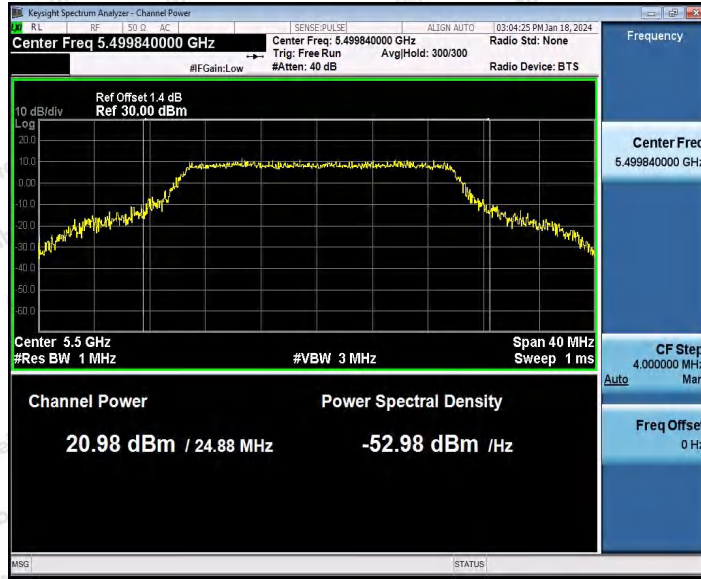

11AX20SISO_Ant1_5500