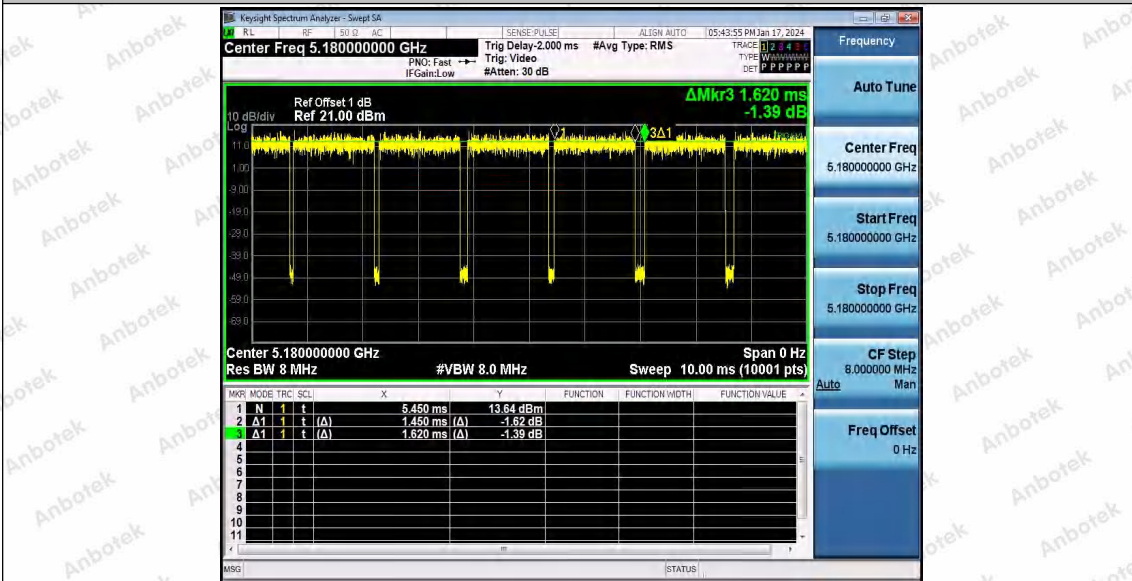

Hotline 400-003-0500
 www.anbotek.com.cn

11AC40SISO_Ant1_5795

11AX20SISO_Ant1_5180

Shenzhen Anbotek Compliance Laboratory Limited

Address: 1/F., Building D, Sogood Science and Technology Park, Sanwei Community, Hangcheng Street, Bao'an District, Shenzhen, Guangdong, China.
Tel: (86) 0755-26066440 Fax: (86) 0755-26014772 Email: service@anbotek.com