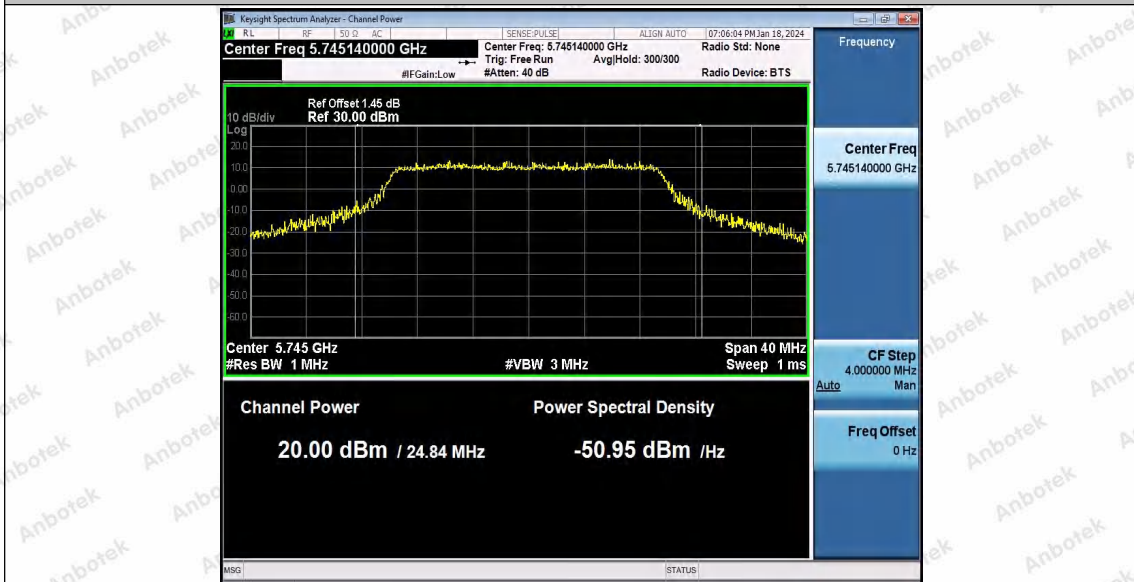

11AX20SISO_Ant1_5785