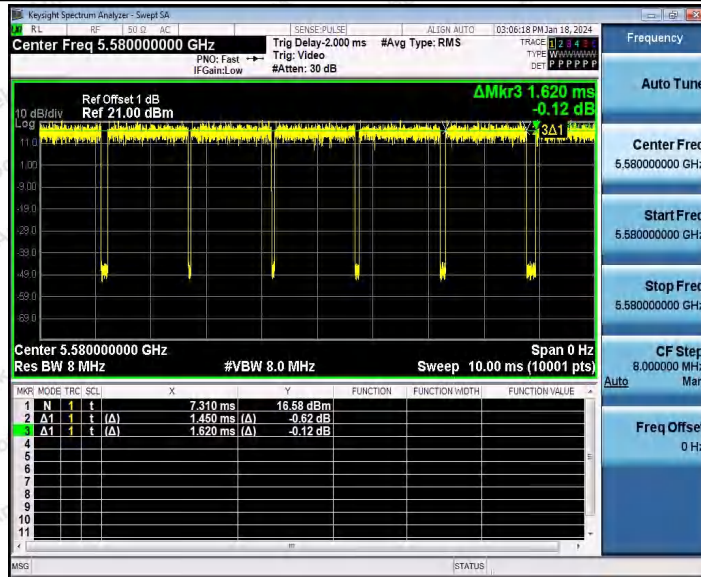

11AX20SISO_Ant1_5580

11AX20SISO_Ant1_5700

Shenzhen Anbotek Compliance Laboratory Limited

Address: 1/F., Building D, Sogood Science and Technology Park, Sanwei Community, Hangcheng Street, Bao'an District, Shenzhen, Guangdong, China.
Tel: (86) 0755-26066440 Fax: (86) 0755-26014772 Email: service@anbotek.com

Hotline
400-003-0500
www.anbotek.com.cn