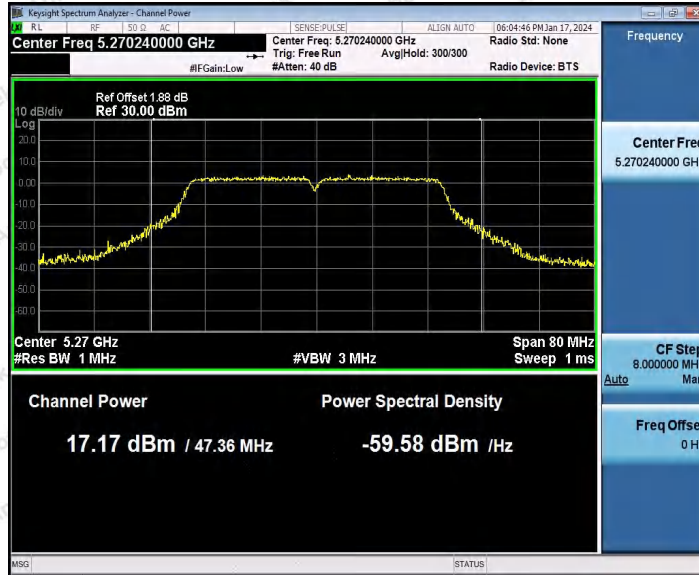

11N40SISO_Ant1_5270

11N40SISO_Ant1_5310

Shenzhen Anbotek Compliance Laboratory Limited

Address: 1/F., Building D, Sogood Science and Technology Park, Sanwei Community, Hangcheng Street, Bao'an District, Shenzhen, Guangdong, China.
Tel: (86) 0755-26066440 Fax: (86) 0755-26014772 Email: service@anbotek.com

Hotline: 400-003-0500
www.anbotek.com.cn