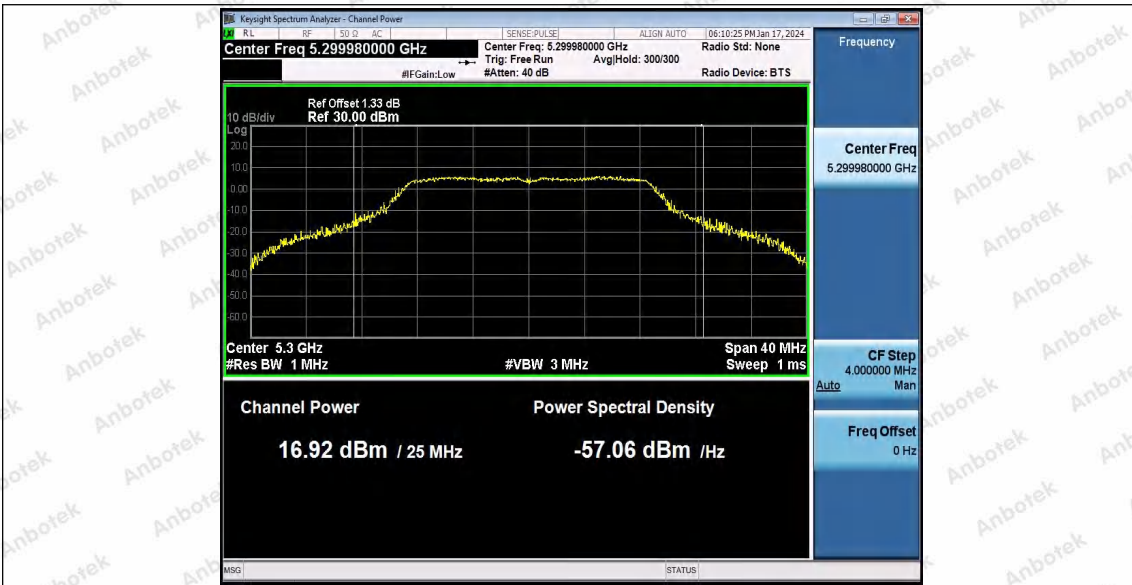

11AC20SISO_Ant1_5320