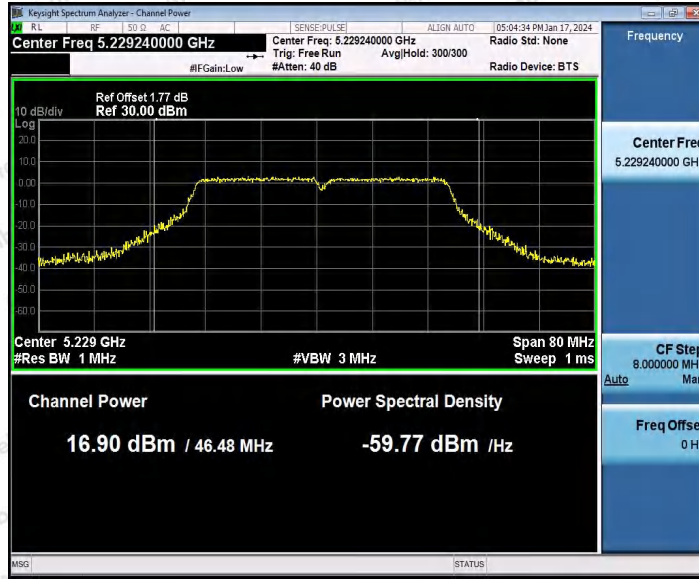

11N40SISO_Ant1_5230