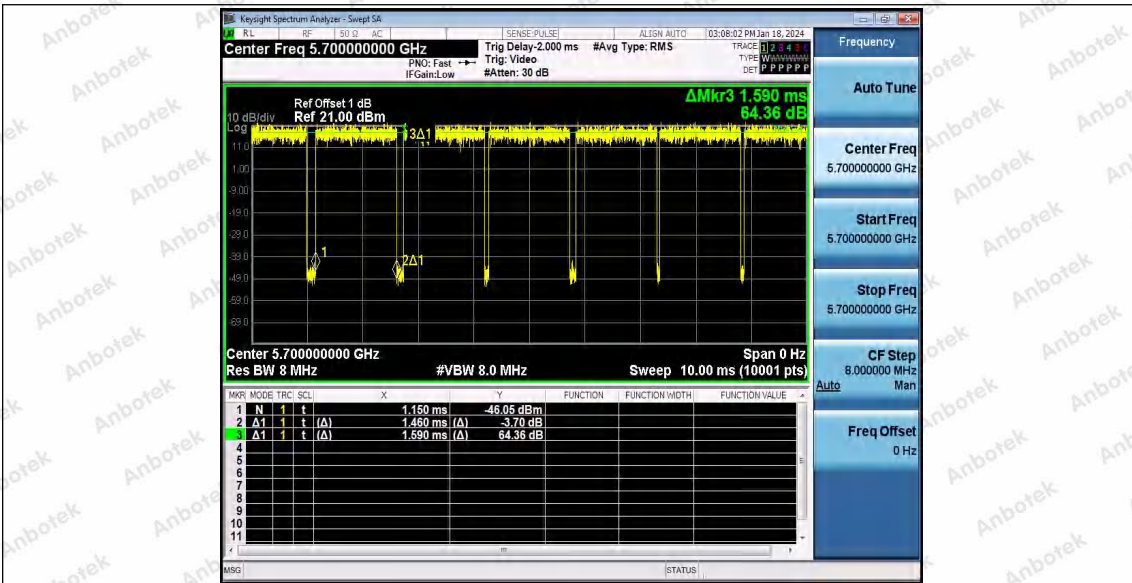

11AX20SISO_Ant1_5745