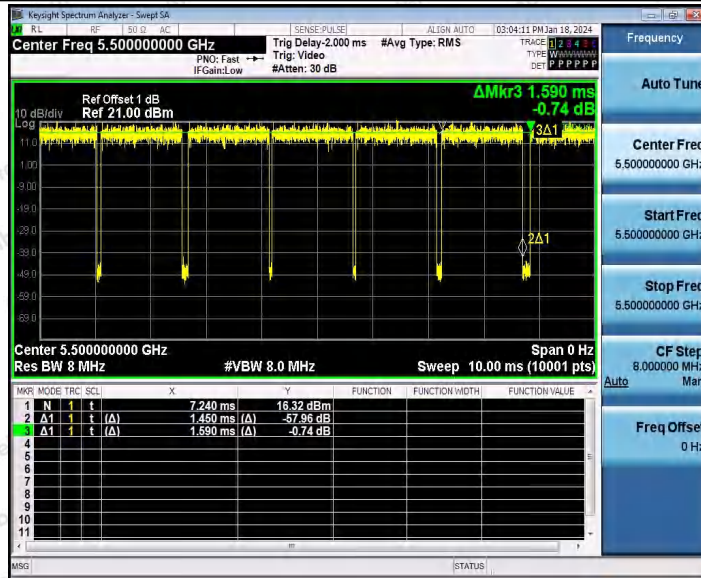

11AX20SISO_Ant1_5500