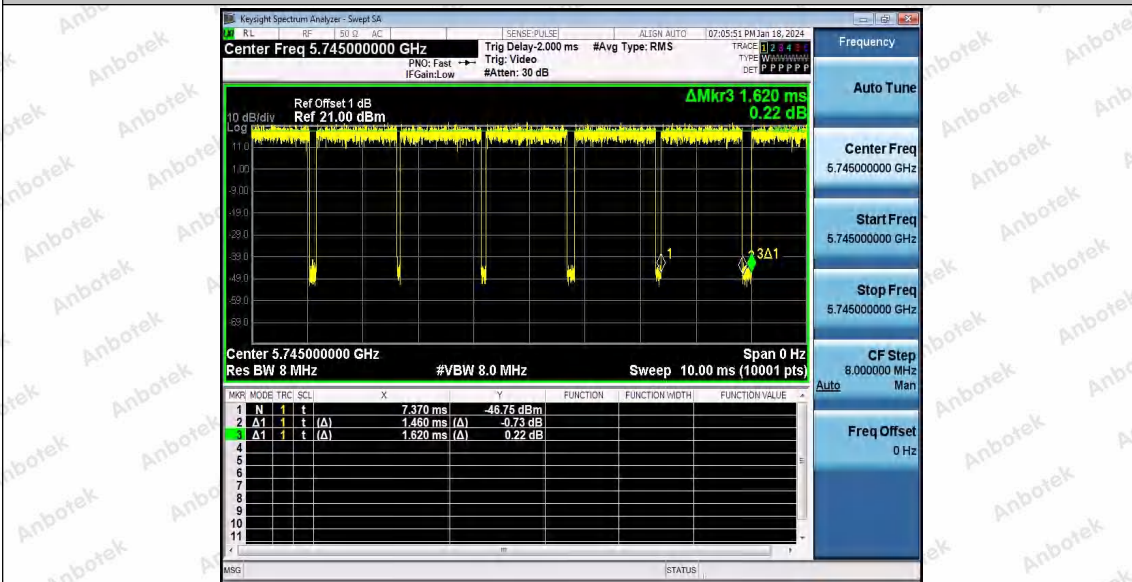

11AX20SISO_Ant1_5785