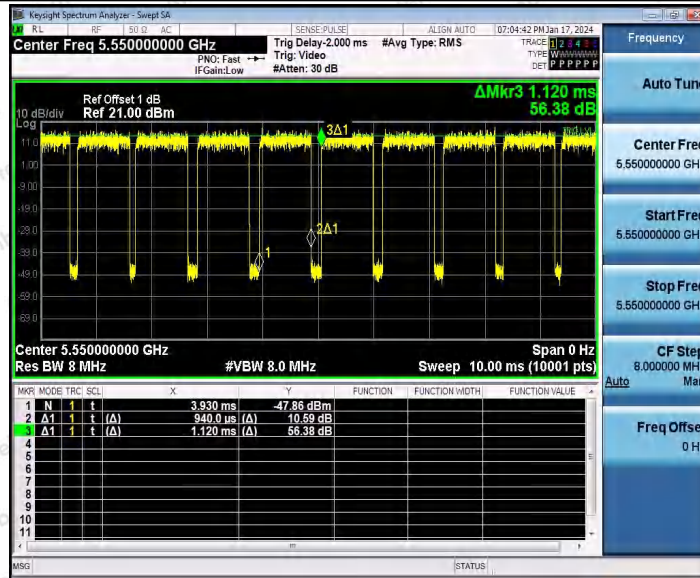

11AC40SISO_Ant1_5550

11AC40SISO_Ant1_5670