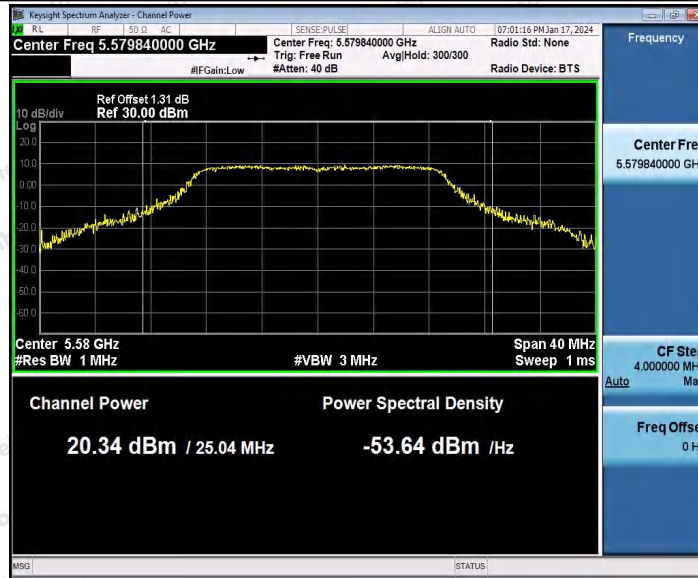

11AC20SISO_Ant1_5580