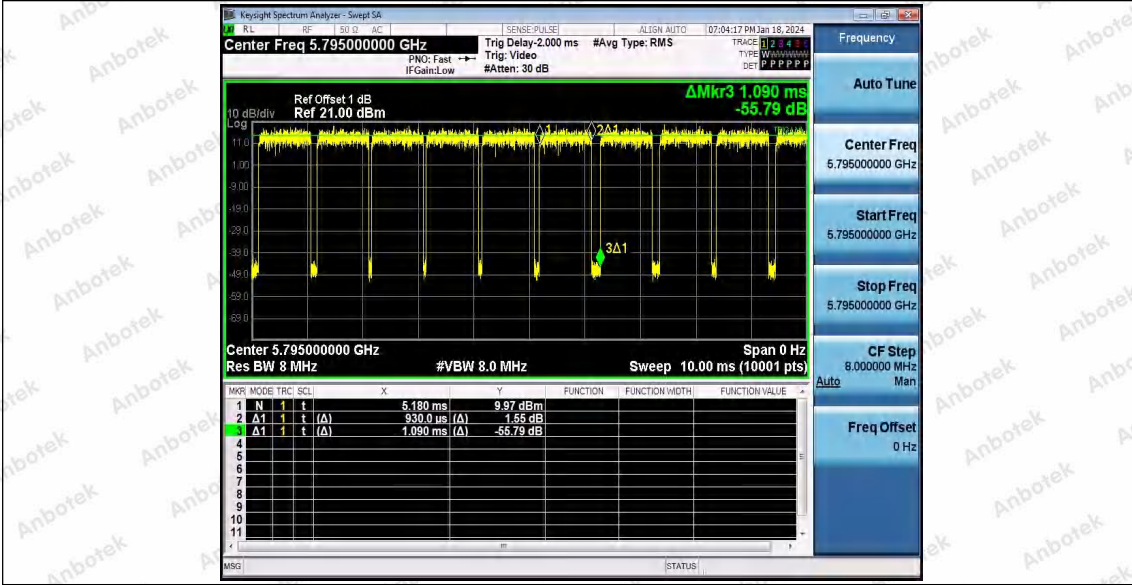

11AX20SISO_Ant1_5180