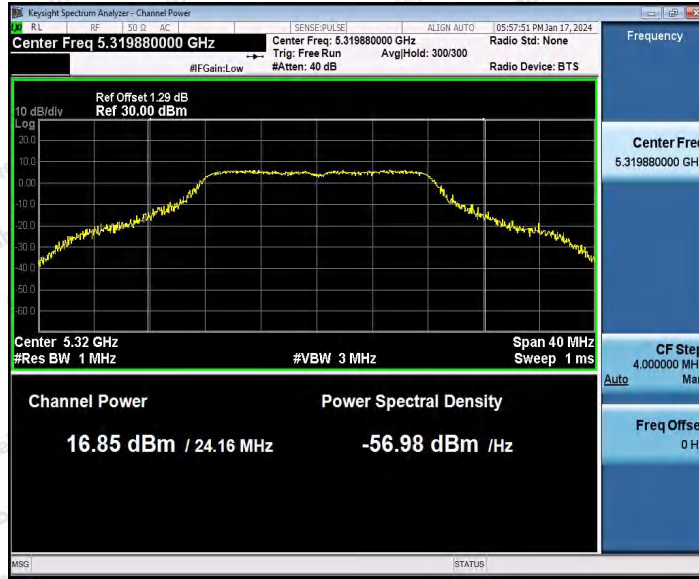

11A_Ant1_5320