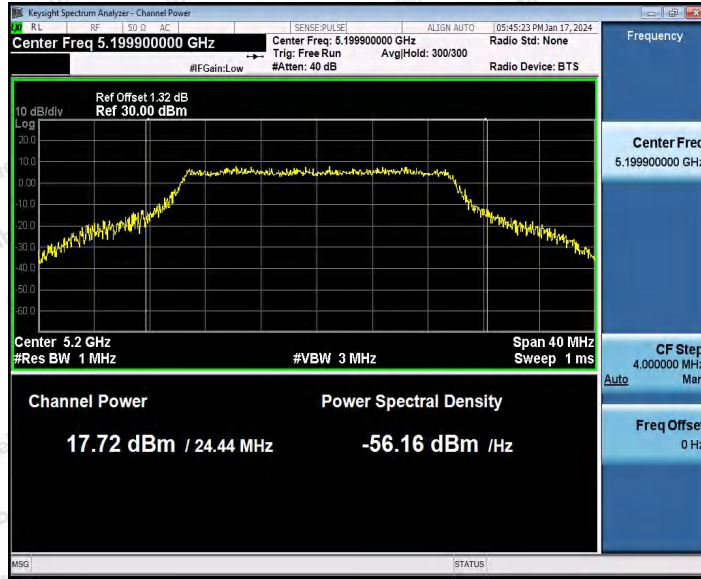

11AX20SISO_Ant1_5200