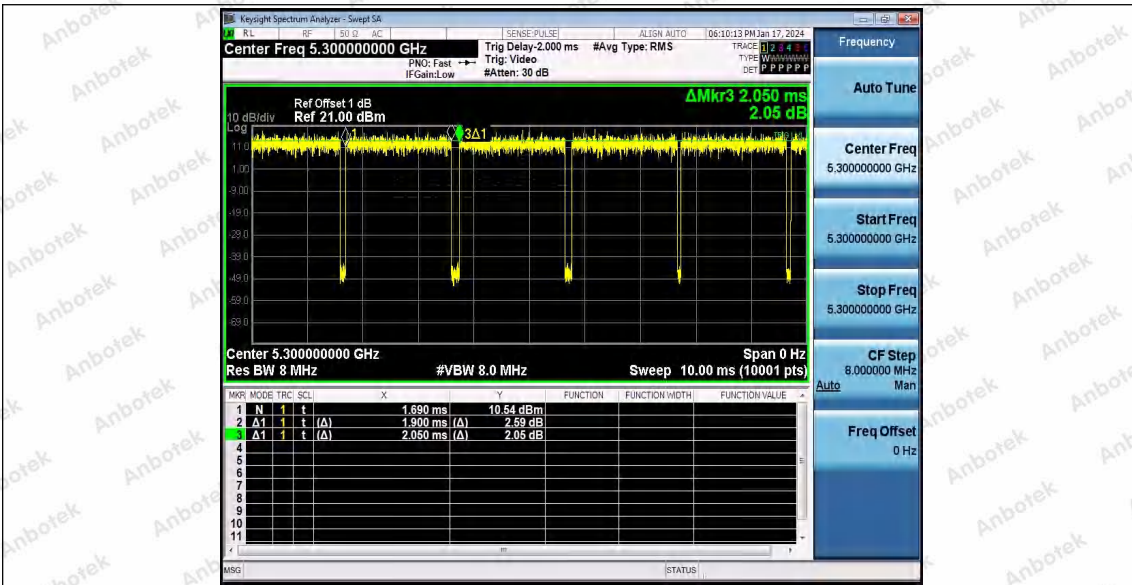

11AC20SISO_Ant1_5320