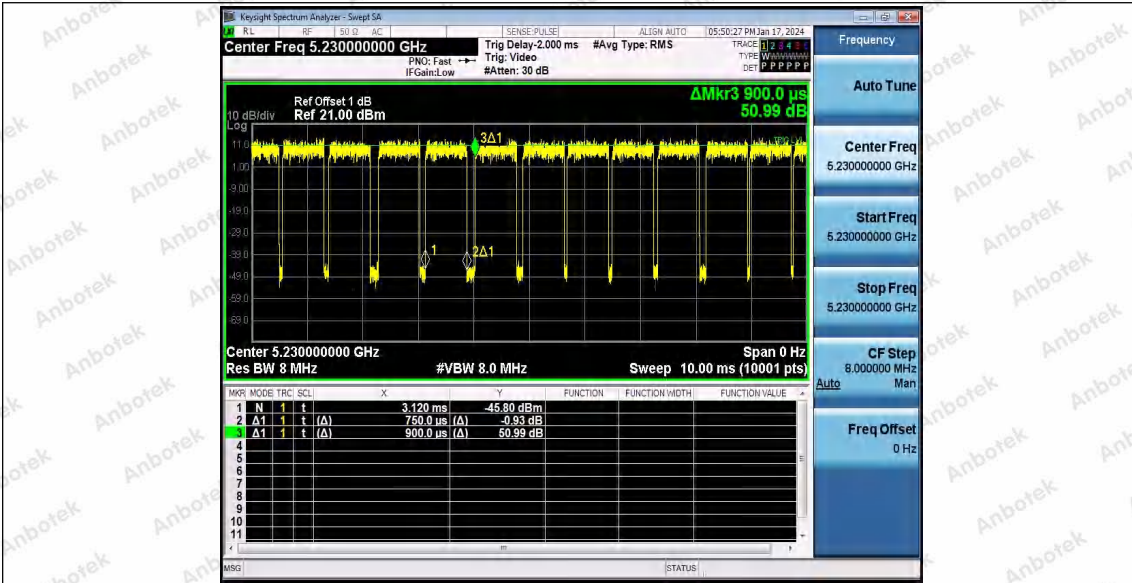

11AX40SISO_Ant1_5270