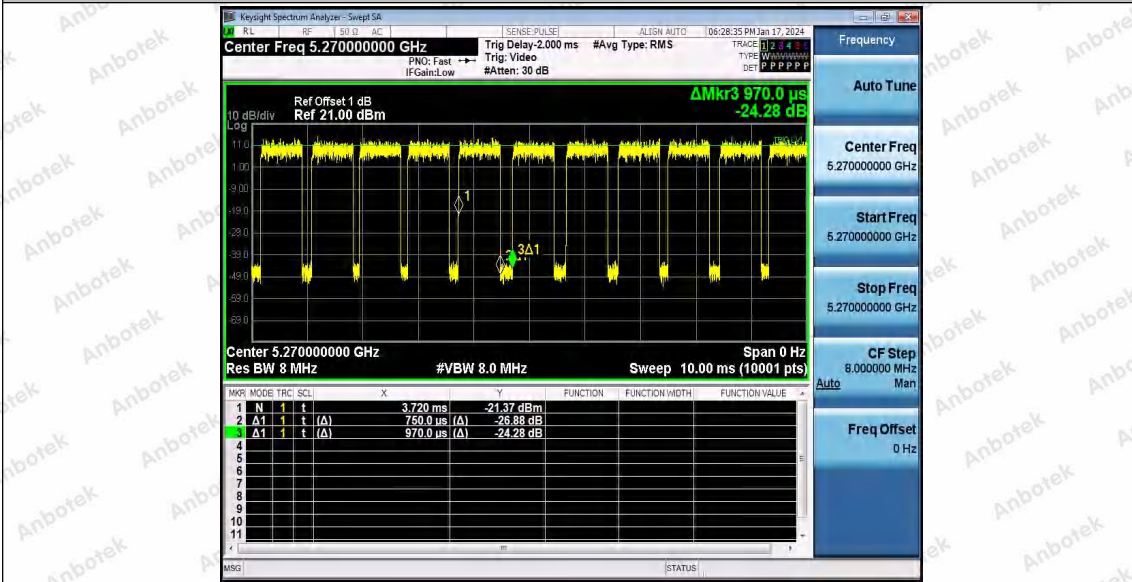

11AX40SISO_Ant1_5310