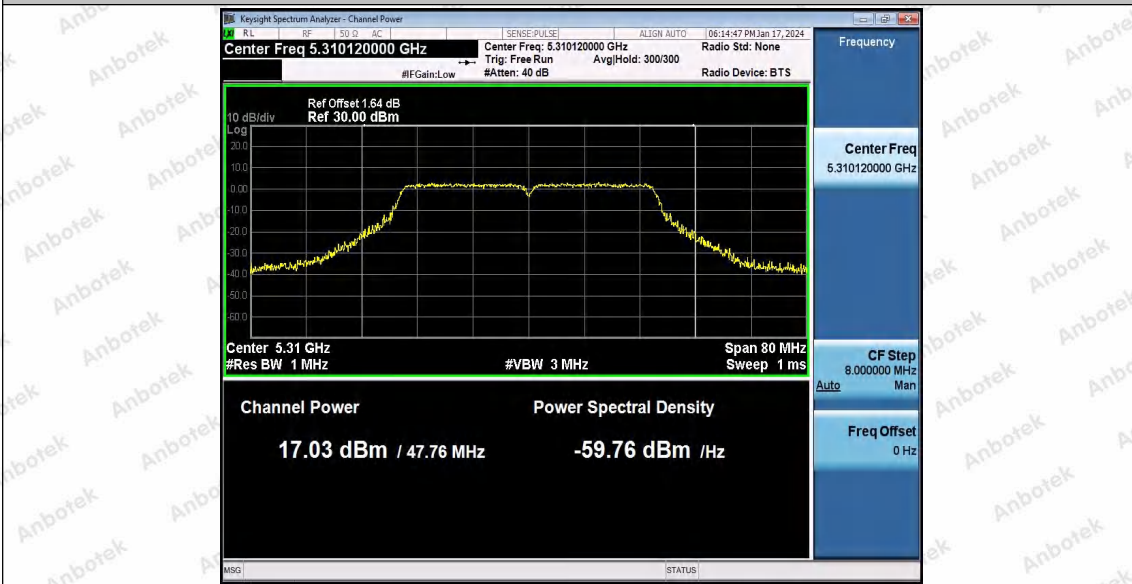

Shenzhen Anbotek Compliance Laboratory Limited

Address: 1/F., Building D, Sogood Science and Technology Park, Sanwei Community, Hangcheng Street, Bao'an District, Shenzhen, Guangdong, China.
Tel: (86) 0755-26066440 Fax: (86) 0755-26014772 Email: service@anbotek.com

Hotline: 400-003-0500
www.anbotek.com.cn