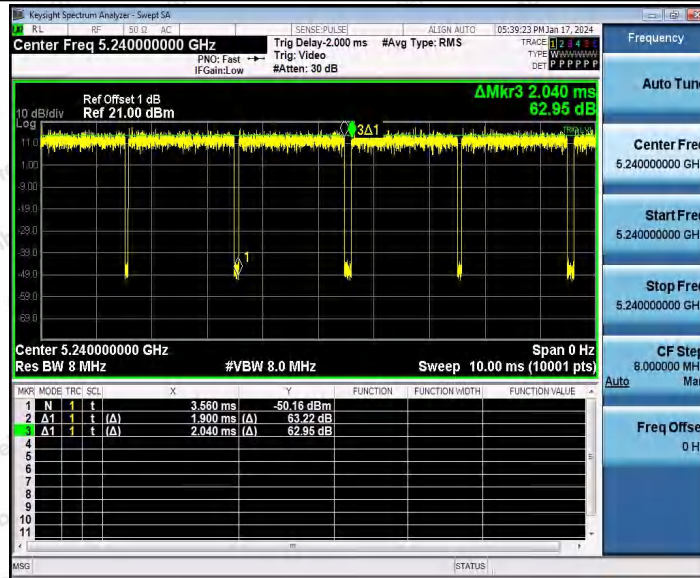

11AC20SISO_Ant1_5240

11AC20SISO_Ant1_5260

11AC20SISO_Ant1_5300

Shenzhen Anbotek Compliance Laboratory Limited

Address: 1/F., Building D, Sogood Science and Technology Park, Sanwei Community, Hangcheng Street, Bao'an District, Shenzhen, Guangdong, China.
 Tel: (86) 0755-26066440 Fax: (86) 0755-26014772 Email: service@anbotek.com