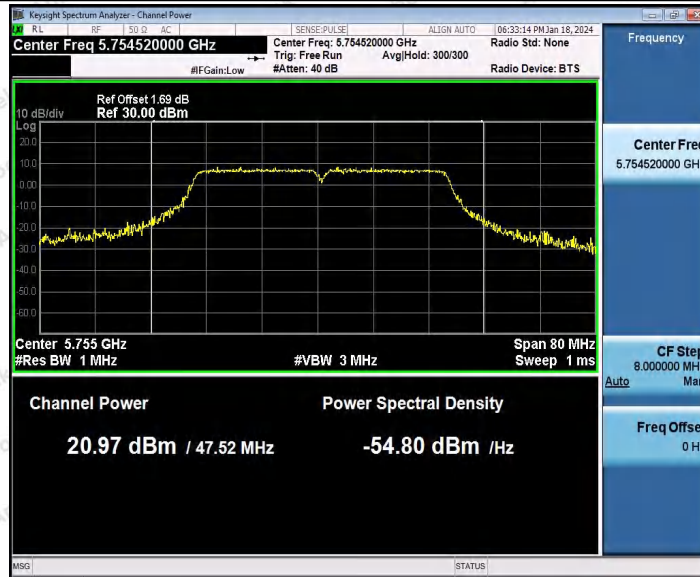

11N40SISO_Ant1_5755

11N40SISO_Ant1_5795

Shenzhen Anbotek Compliance Laboratory Limited

Address: 1/F., Building D, Sogood Science and Technology Park, Sanwei Community, Hangcheng Street, Bao'an District, Shenzhen, Guangdong, China.
Tel: (86) 0755-26066440 Fax: (86) 0755-26014772 Email: service@anbotek.com

Hotline
400-003-0500
www.anbotek.com.cn