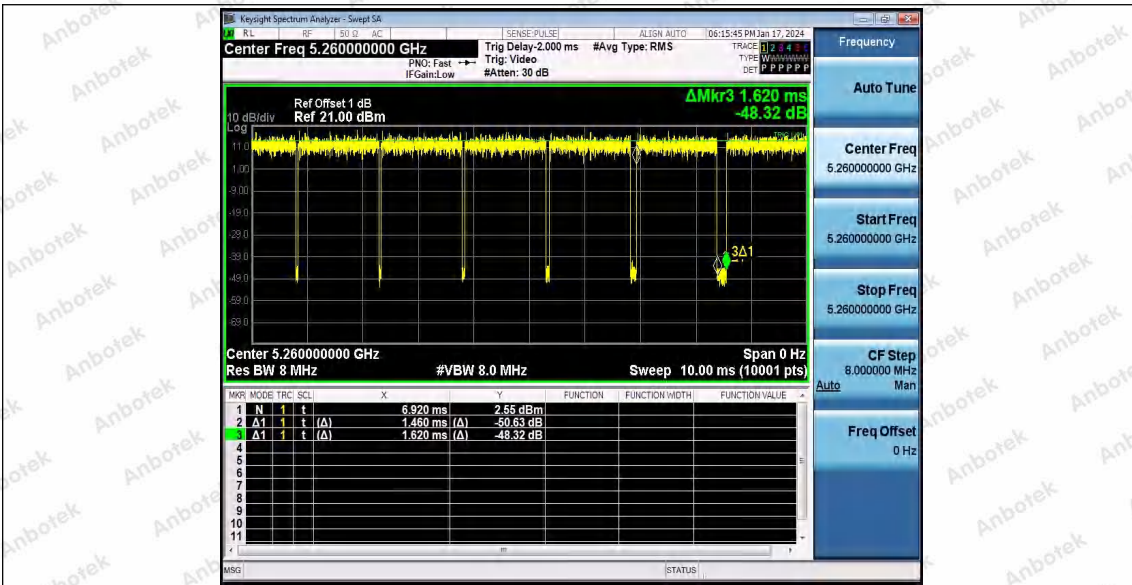

11AX20SISO_Ant1_5300