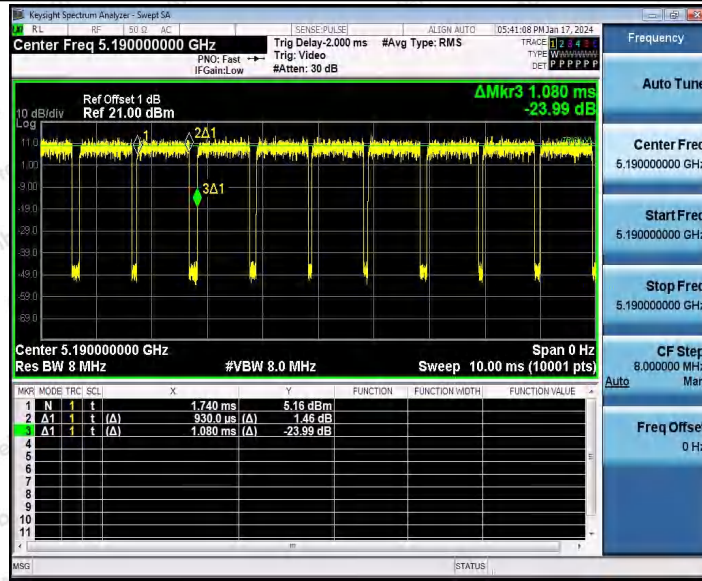

11AC40SISO_Ant1_5190

11AC40SISO_Ant1_5230