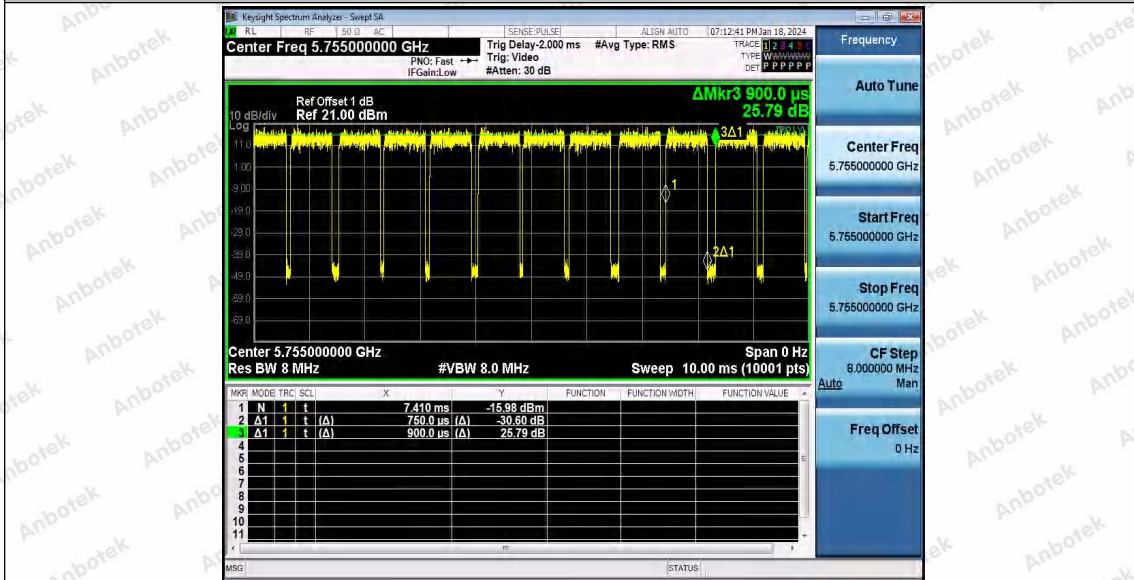

11AX40SISO_Ant1_5795