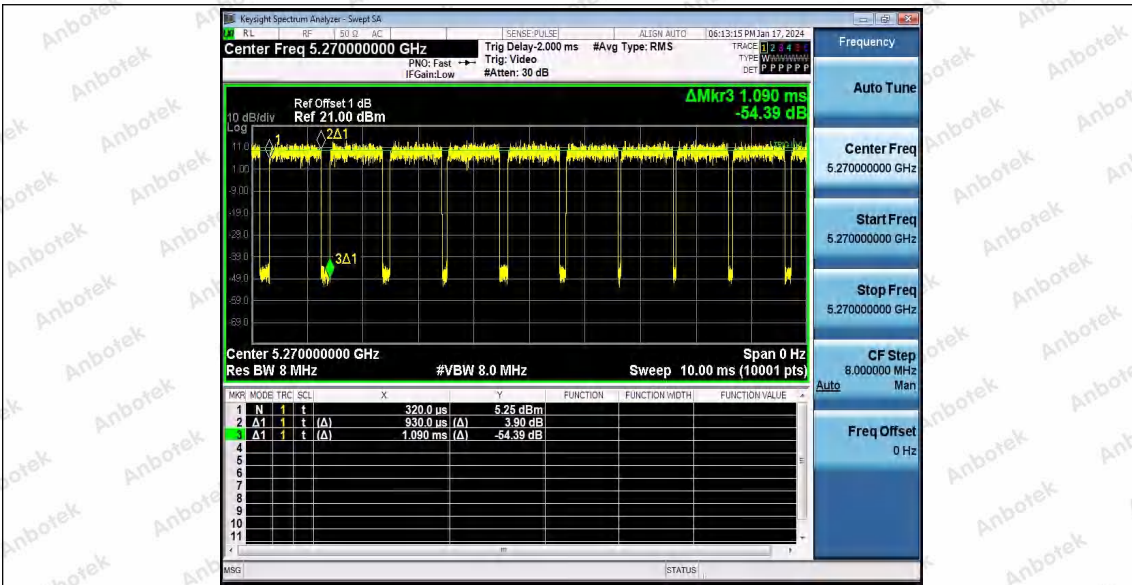

11AC40SISO_Ant1_5310