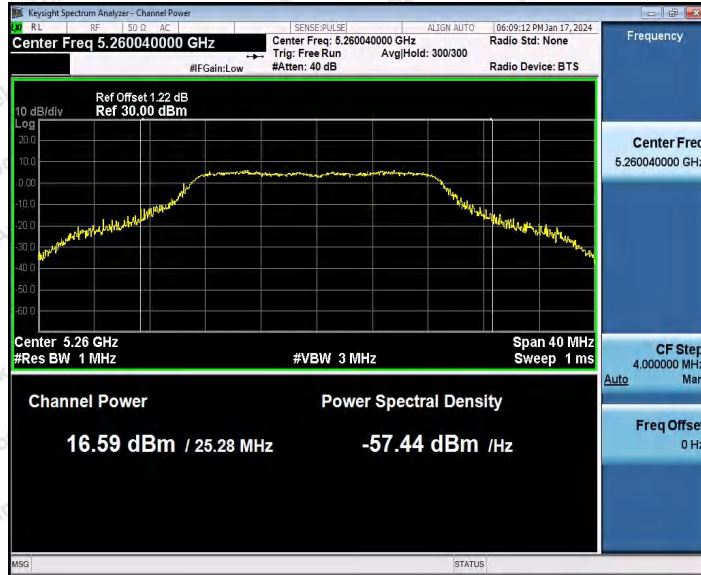

11AC20SISO_Ant1_5260

11AC20SISO_Ant1_5300

Shenzhen Anbotek Compliance Laboratory Limited

Address: 1/F., Building D, Sogood Science and Technology Park, Sanwei Community, Hangcheng Street, Bao'an District, Shenzhen, Guangdong, China.
Tel: (86) 0755-26066440 Fax: (86) 0755-26014772 Email: service@anbotek.com

Hotline
400-003-0500
www.anbotek.com.cn