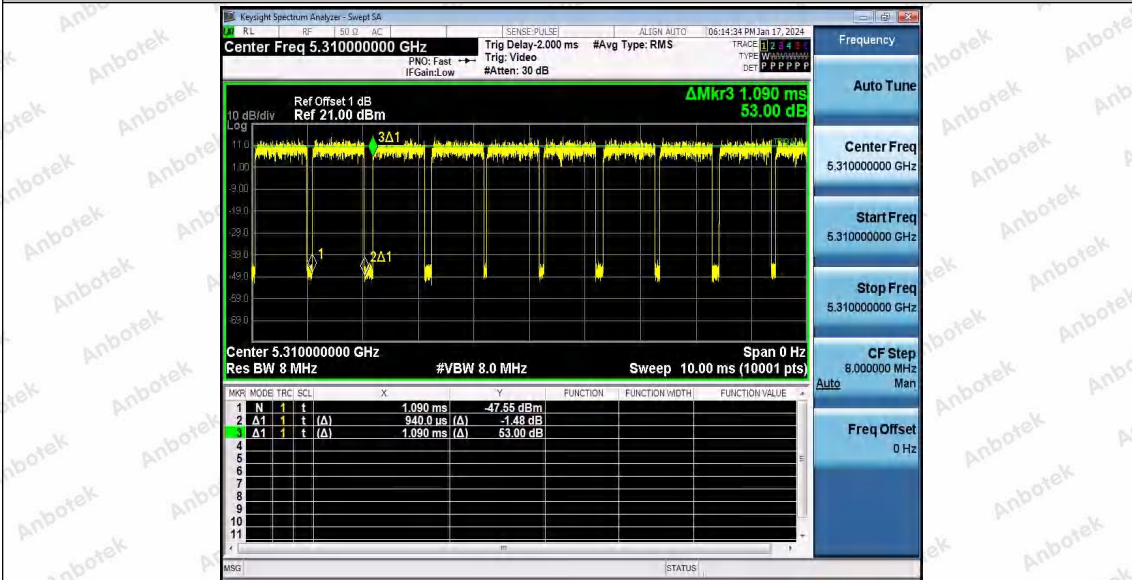

11AC40SISO_Ant1_5510