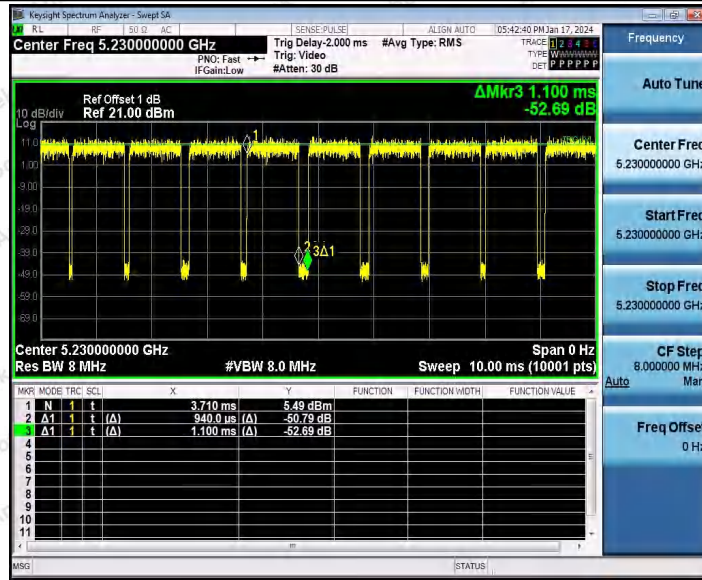

11AC40SISO_Ant1_5270

Shenzhen Anbotek Compliance Laboratory Limited

Address: 1/F., Building D, Sogood Science and Technology Park, Sanwei Community, Hangcheng Street, Bao'an District, Shenzhen, Guangdong, China.
Tel: (86) 0755-26066440 Fax: (86) 0755-26014772 Email: service@anbotek.com

Hotline 400-003-0500
www.anbotek.com.cn