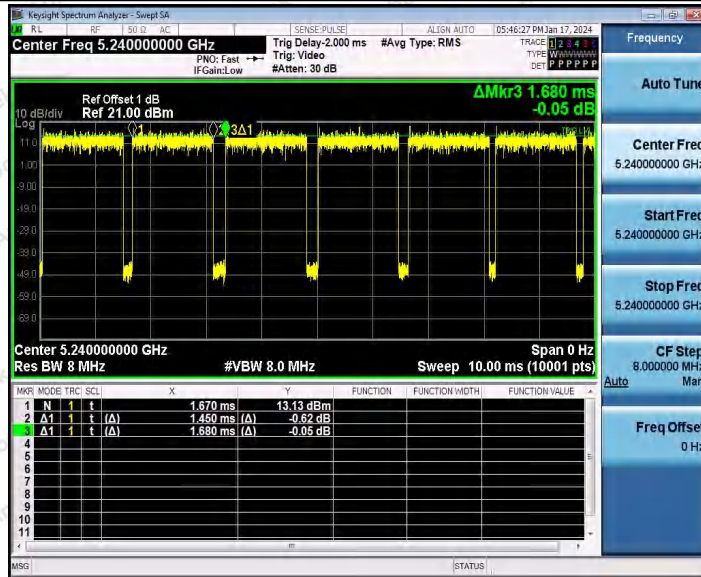

11AX20SISO_Ant1_5240

11AX20SISO_Ant1_5260

Shenzhen Anbotek Compliance Laboratory Limited

Address: 1/F., Building D, Sogood Science and Technology Park, Sanwei Community, Hangcheng Street, Bao'an District, Shenzhen, Guangdong, China.
Tel: (86) 0755-26066440 Fax: (86) 0755-26014772 Email: service@anbotek.com

Hotline 400-003-0500
www.anbotek.com.cn