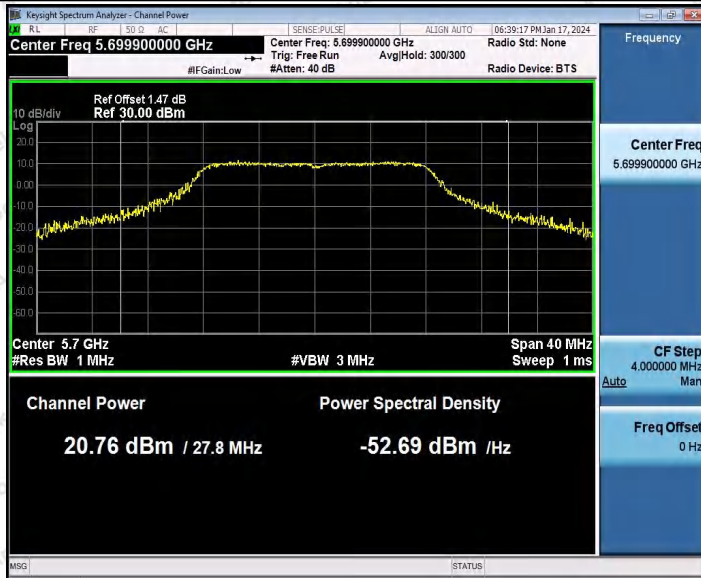

11A_Ant1_5745