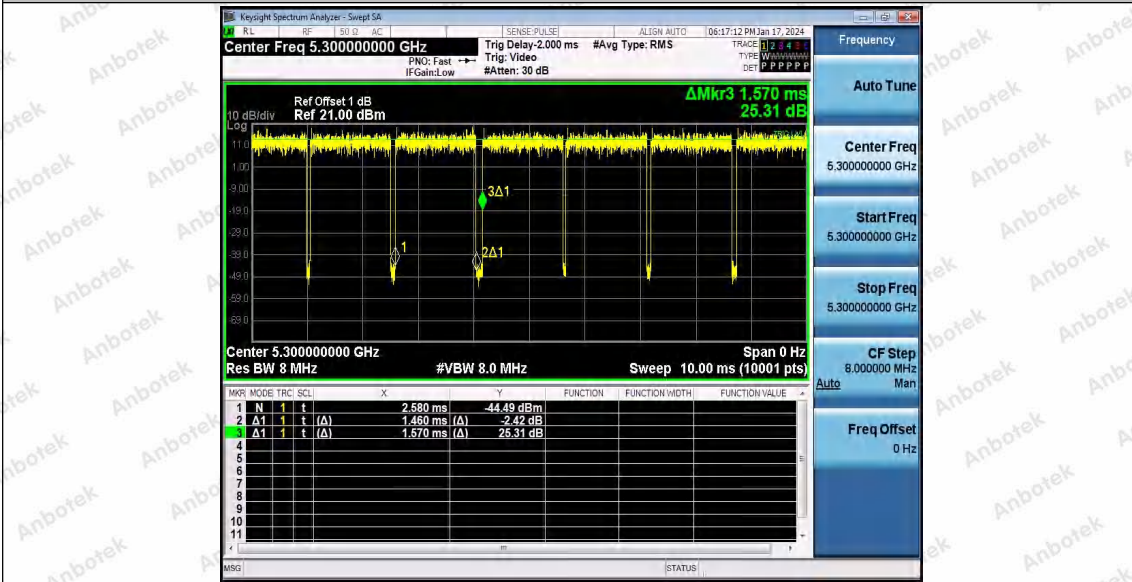

11AX20SISO_Ant1_5320