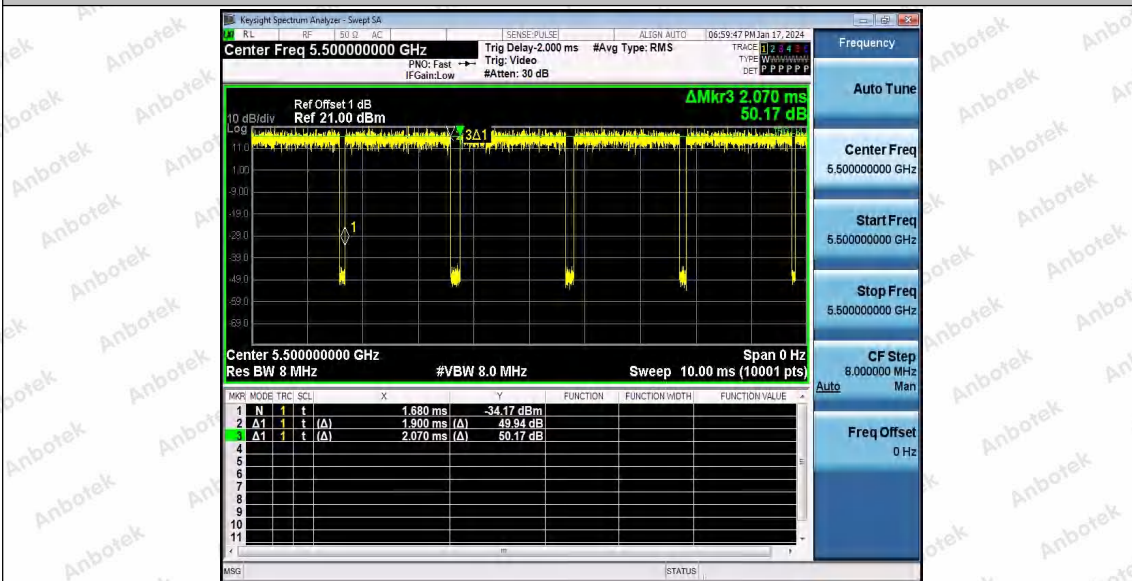

Hotline 400-003-0500
 www.anbotek.com.cn

11AC20SISO_Ant1_5320

11AC20SISO_Ant1_5500

Shenzhen Anbotek Compliance Laboratory Limited

Address: 1/F., Building D, Sogood Science and Technology Park, Sanwei Community, Hangcheng Street, Bao'an District, Shenzhen, Guangdong, China.
 Tel: (86) 0755-26066440 Fax: (86) 0755-26014772 Email: service@anbotek.com