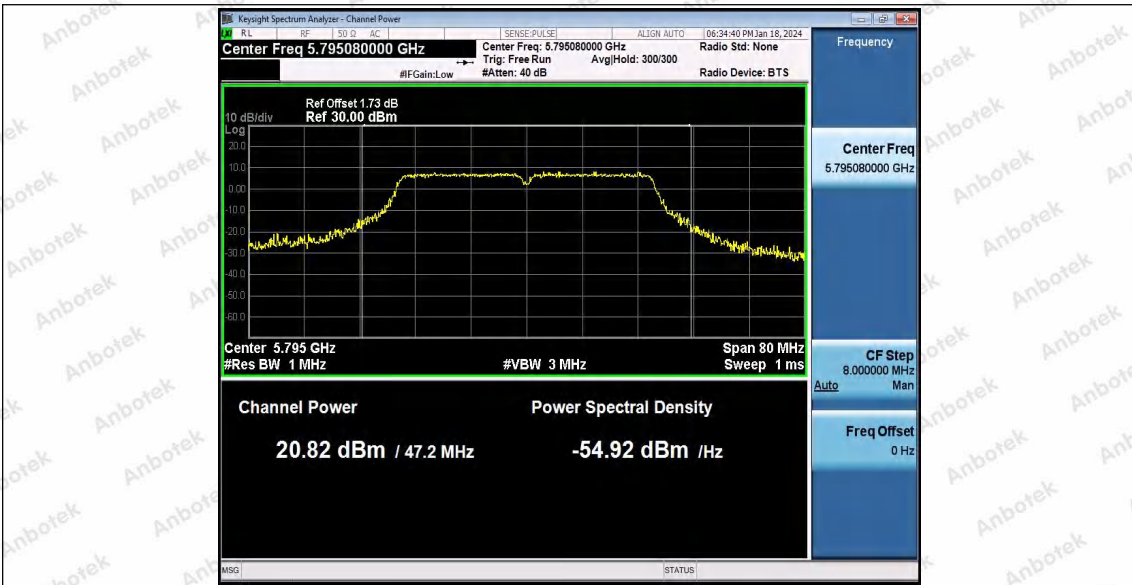

11AC20SISO_Ant1_5180