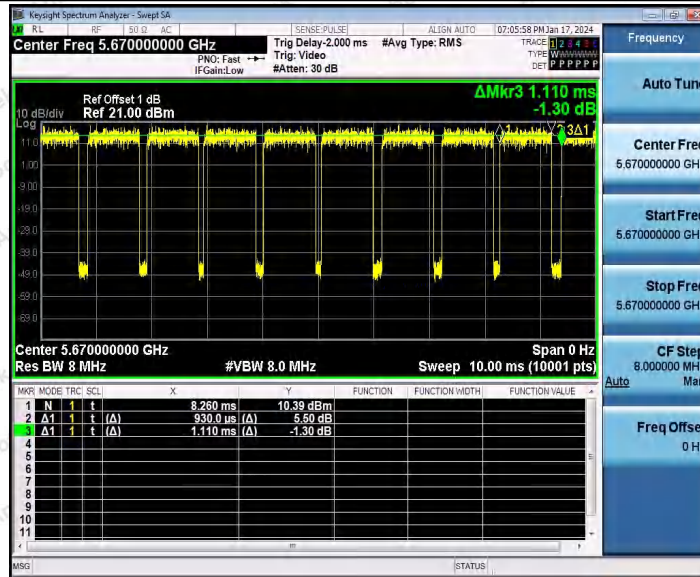

11AC40SISO_Ant1_5755

Shenzhen Anbotek Compliance Laboratory Limited

Address: 1/F., Building D, Sogood Science and Technology Park, Sanwei Community, Hangcheng Street, Bao'an District, Shenzhen, Guangdong, China.
Tel: (86) 0755-26066440 Fax: (86) 0755-26014772 Email: service@anbotek.com

Hotline 400-003-0500
www.anbotek.com.cn