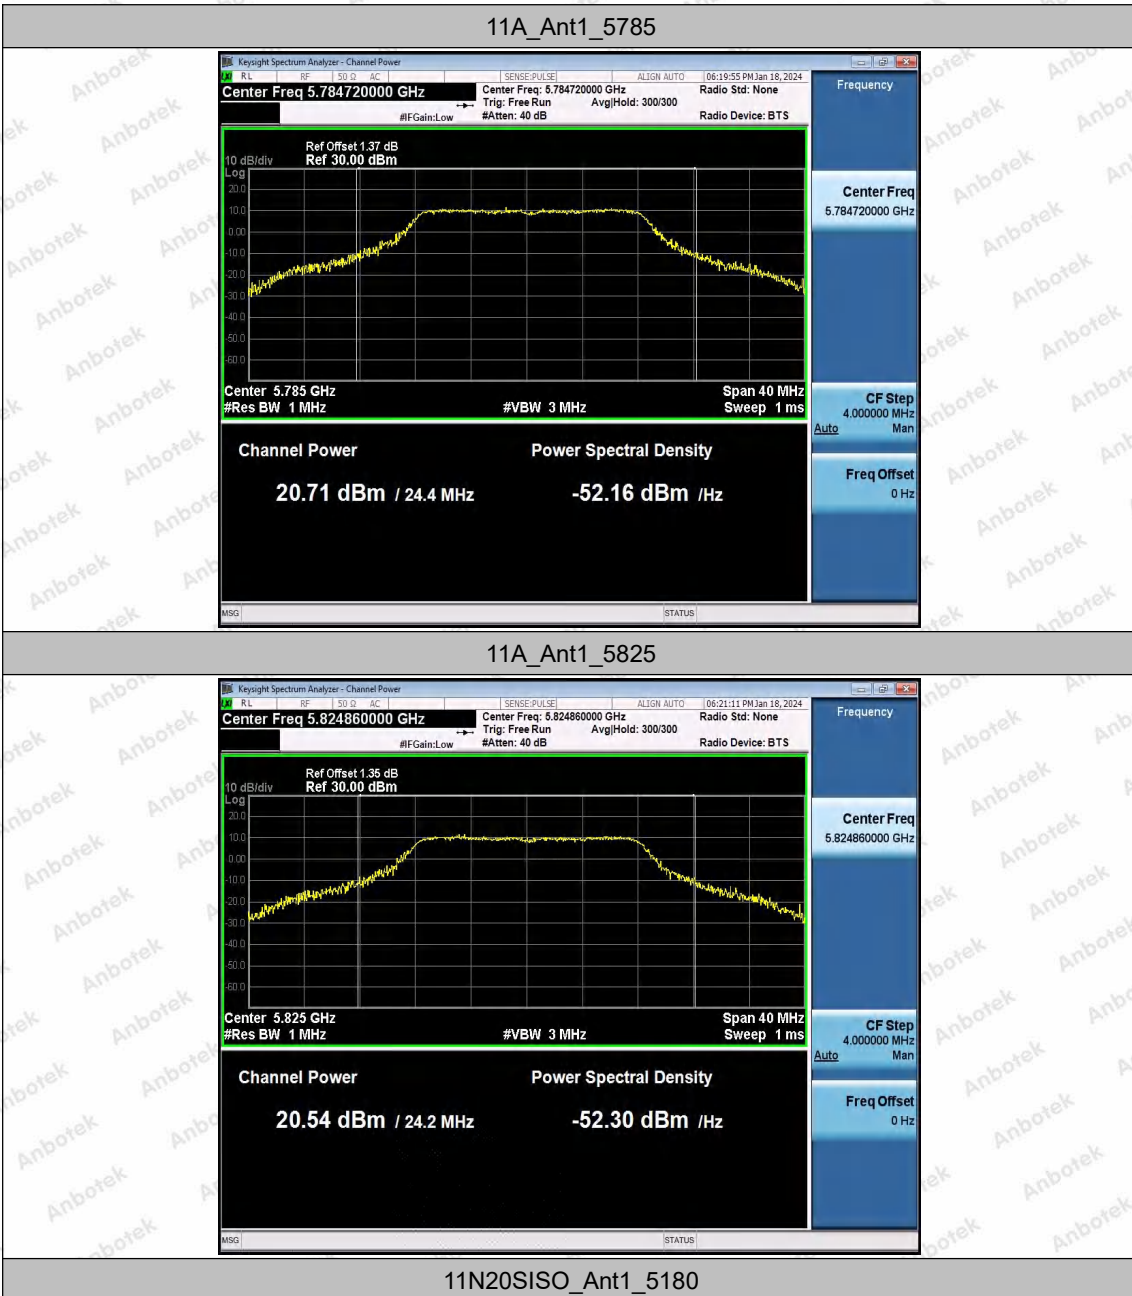

11N20SISO_Ant1_5180

Shenzhen Anbotek Compliance Laboratory Limited

Address: 1/F., Building D, Sogood Science and Technology Park, Sanwei Community, Hangcheng Street, Bao'an District, Shenzhen, Guangdong, China.
Tel: (86) 0755-26066440 Fax: (86) 0755-26014772 Email: service@anbotek.com

Hotline 400-003-0500
www.anbotek.com.cn