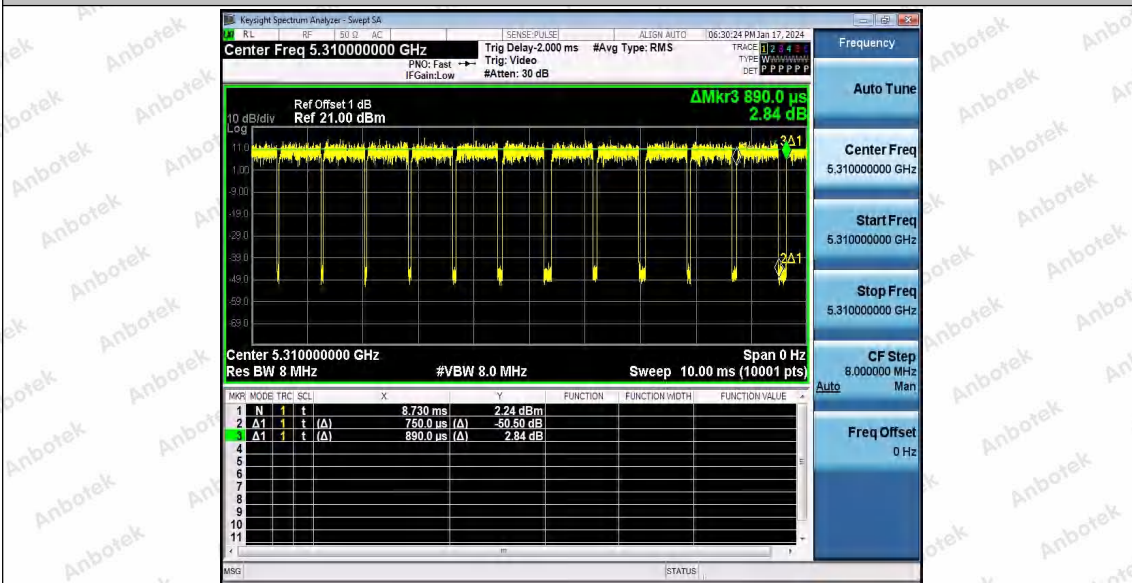

Hotline: 400-003-0500
 www.anbotek.com.cn

11AX40SISO_Ant1_5270

11AX40SISO_Ant1_5310

Shenzhen Anbotek Compliance Laboratory Limited

Address: 1/F., Building D, Sogood Science and Technology Park, Sanwei Community, Hangcheng Street, Bao'an District, Shenzhen, Guangdong, China.
Tel: (86) 0755-26066440 Fax: (86) 0755-26014772 Email: service@anbotek.com