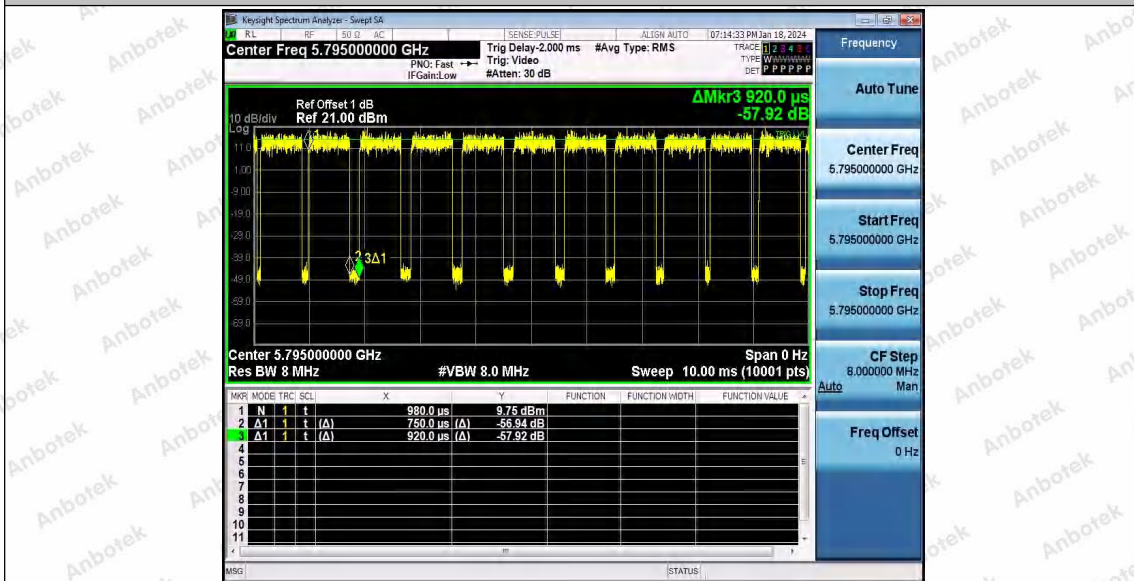

Shenzhen Anbotek Compliance Laboratory Limited

Address: 1/F., Building D, Sogood Science and Technology Park, Sanwei Community, Hangcheng Street, Bao'an District, Shenzhen, Guangdong, China.
Tel: (86) 0755-26066440 Fax: (86) 0755-26014772 Email: service@anbotek.com

Hotline 400-003-0500
www.anbotek.com.cn