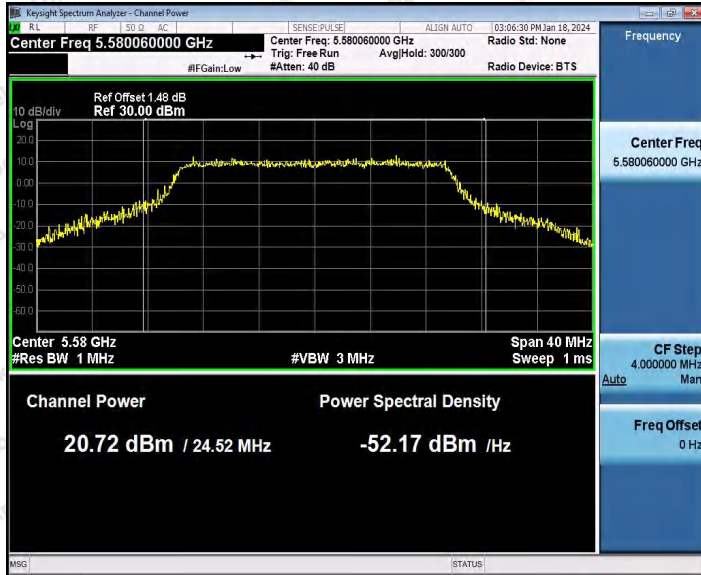

11AX20SISO_Ant1_5580

11AX20SISO_Ant1_5700

Shenzhen Anbotek Compliance Laboratory Limited

Address: 1/F., Building D, Sogood Science and Technology Park, Sanwei Community, Hangcheng Street, Bao'an District, Shenzhen, Guangdong, China.
Tel: (86) 0755-26066440 Fax: (86) 0755-26014772 Email: service@anbotek.com

Hotline
400-003-0500
www.anbotek.com.cn