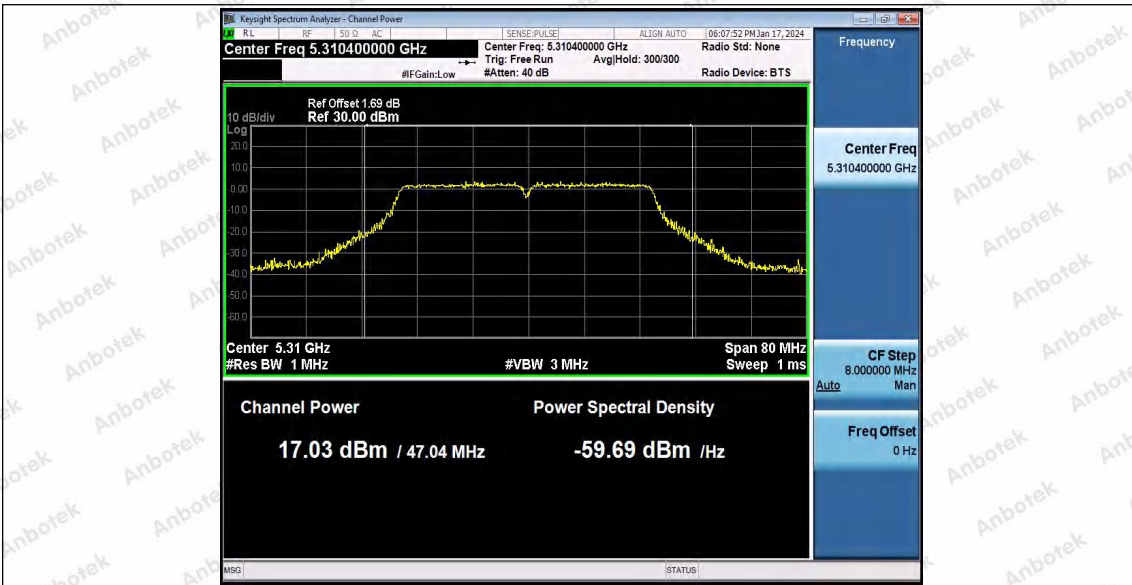

11N40SISO_Ant1_5510