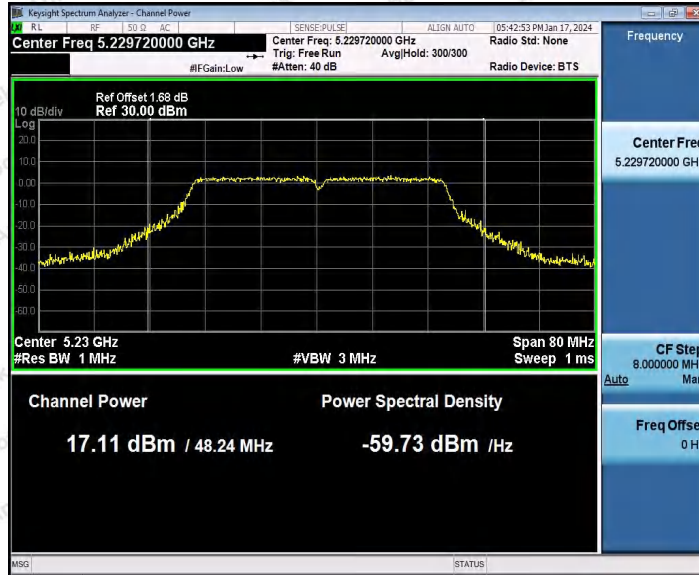

11AC40SISO_Ant1_5230

11AC40SISO_Ant1_5270

Shenzhen Anbotek Compliance Laboratory Limited

Address: 1/F., Building D, Sogood Science and Technology Park, Sanwei Community, Hangcheng Street, Bao'an District, Shenzhen, Guangdong, China.
Tel: (86) 0755-26066440 Fax: (86) 0755-26014772 Email: service@anbotek.com

Hotline 400-003-0500
www.anbotek.com.cn