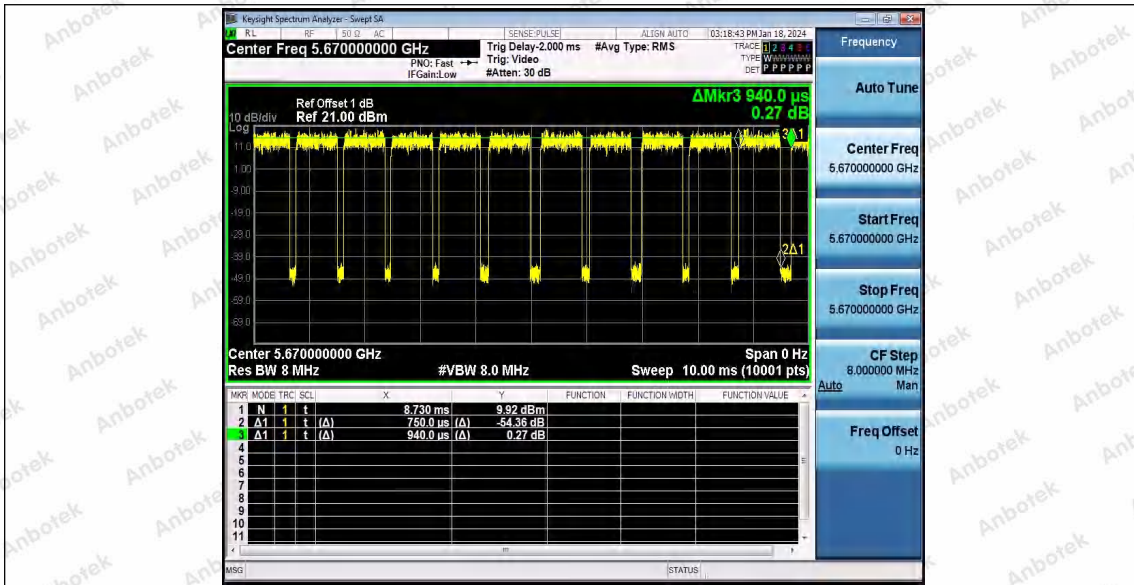

11AX40SISO_Ant1_5755