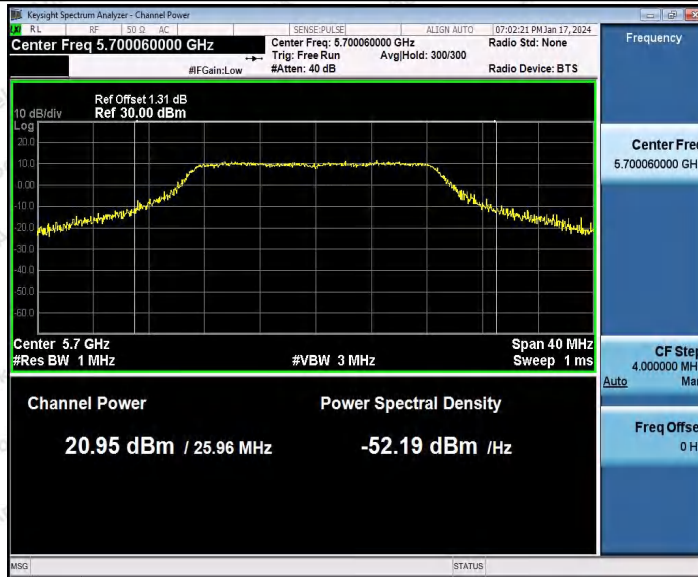

11AC20SISO_Ant1_5700

11AC20SISO_Ant1_5745

Shenzhen Anbotek Compliance Laboratory Limited

Address: 1/F., Building D, Sogood Science and Technology Park, Sanwei Community, Hangcheng Street, Bao'an District, Shenzhen, Guangdong, China.
Tel: (86) 0755-26066440 Fax: (86) 0755-26014772 Email: service@anbotek.com

Hotline
400-003-0500
www.anbotek.com.cn