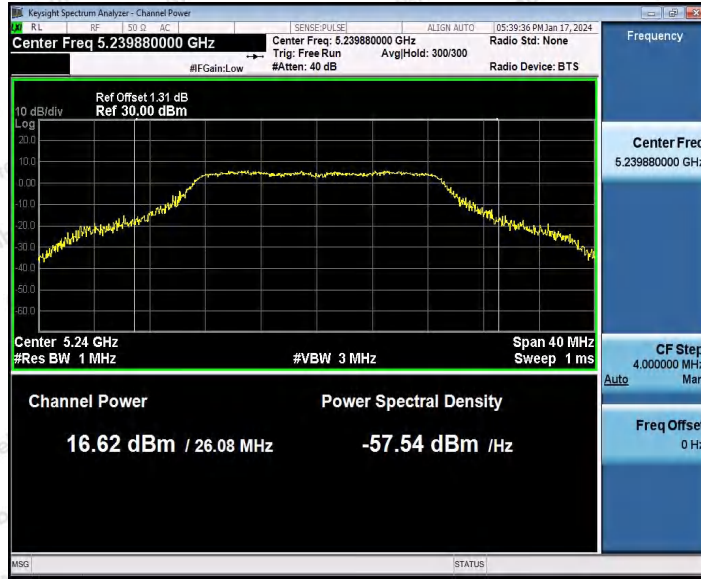

11AC20SISO_Ant1_5240