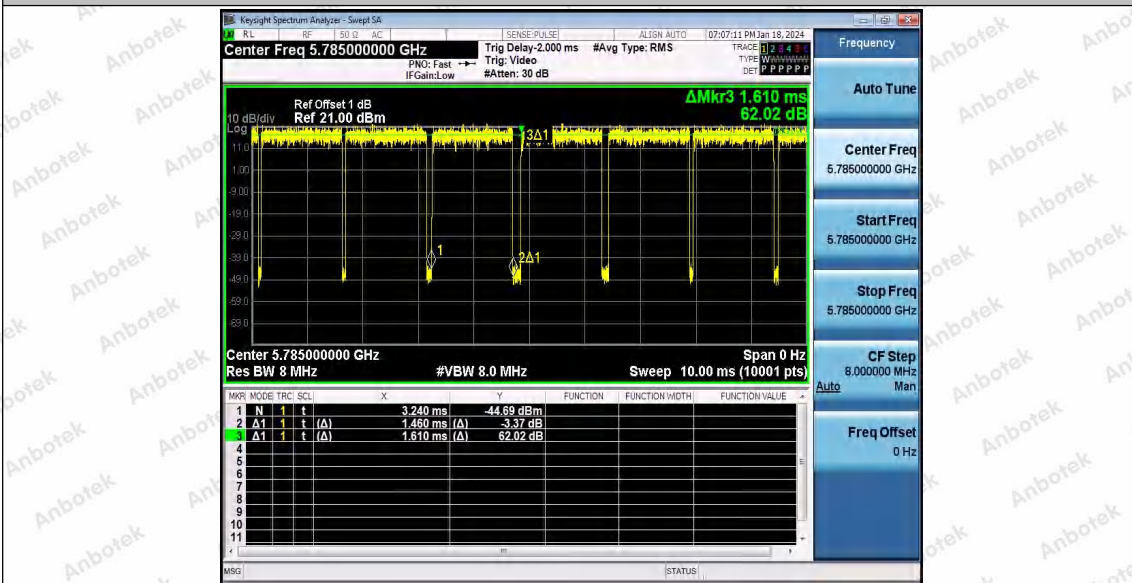

Hotline
 400-003-0500
 www.anbotek.com.cn

11AX20SISO_Ant1_5745

11AX20SISO_Ant1_5785

Shenzhen Anbotek Compliance Laboratory Limited

Address: 1/F., Building D, Sogood Science and Technology Park, Sanwei Community, Hangcheng Street, Bao'an District, Shenzhen, Guangdong, China.
 Tel: (86) 0755-26066440 Fax: (86) 0755-26014772 Email: service@anbotek.com