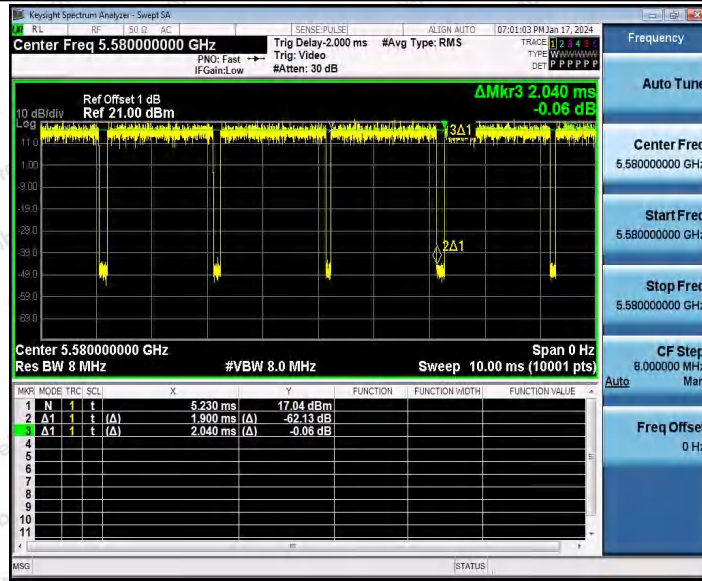

11AC20SISO_Ant1_5580

11AC20SISO_Ant1_5700