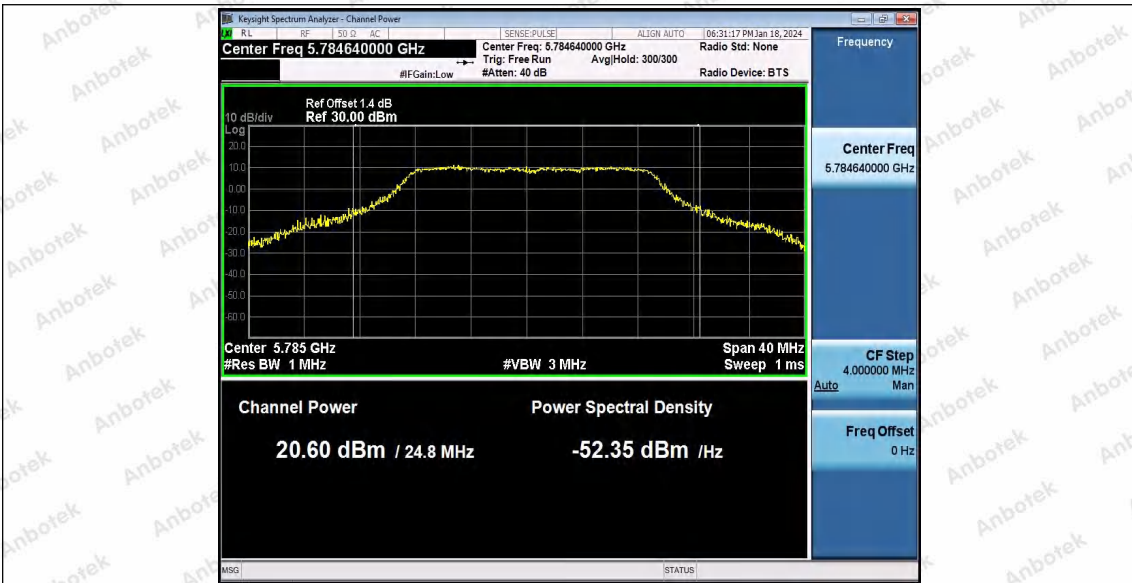

11N20SISO_Ant1_5825