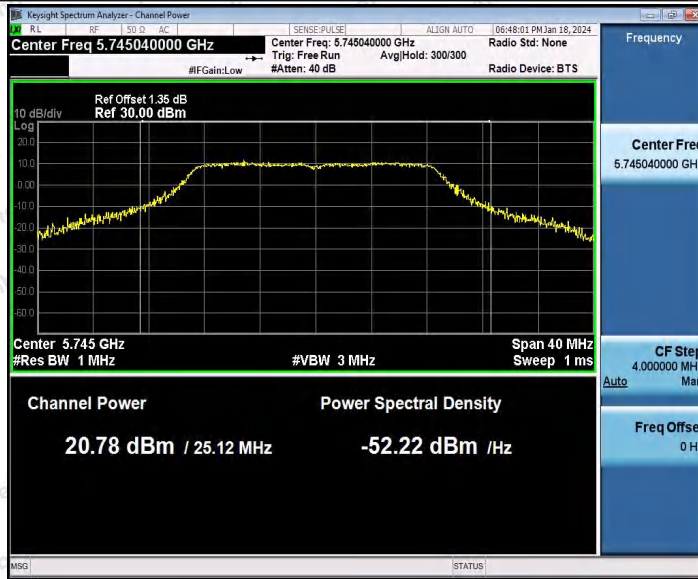

11AC20SISO_Ant1_5785