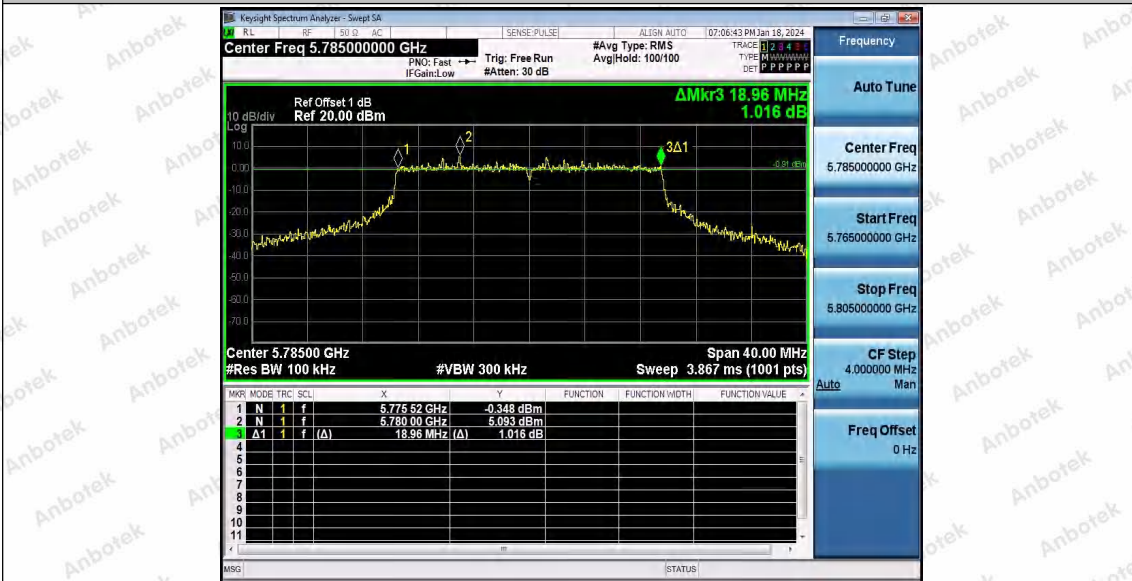

Shenzhen Anbotek Compliance Laboratory Limited

Address: 1/F., Building D, Sogood Science and Technology Park, Sanwei Community, Hangcheng Street, Bao'an District, Shenzhen, Guangdong, China.
Tel: (86) 0755-26066440 Fax: (86) 0755-26014772 Email: service@anbotek.com

Hotline 400-003-0500
www.anbotek.com.cn