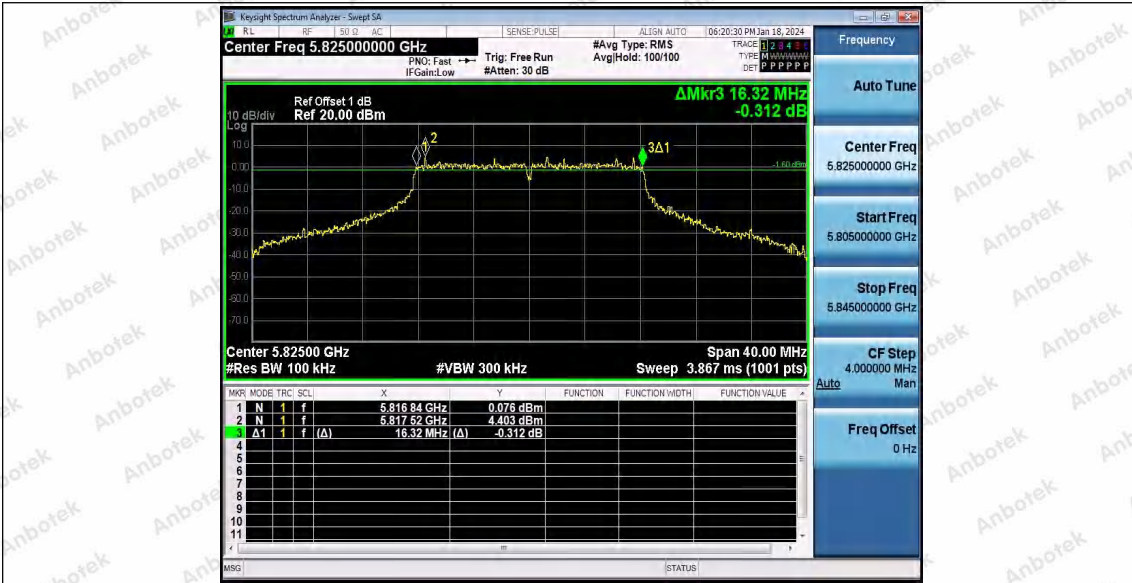

11N20SISO_Ant1_5745