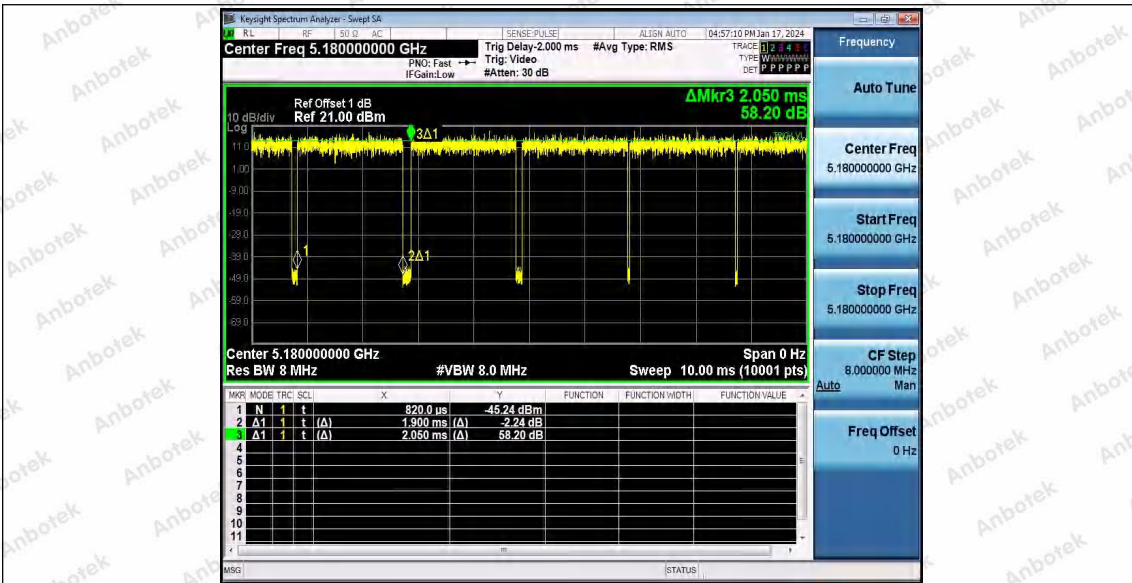

11N20SISO_Ant1_5200