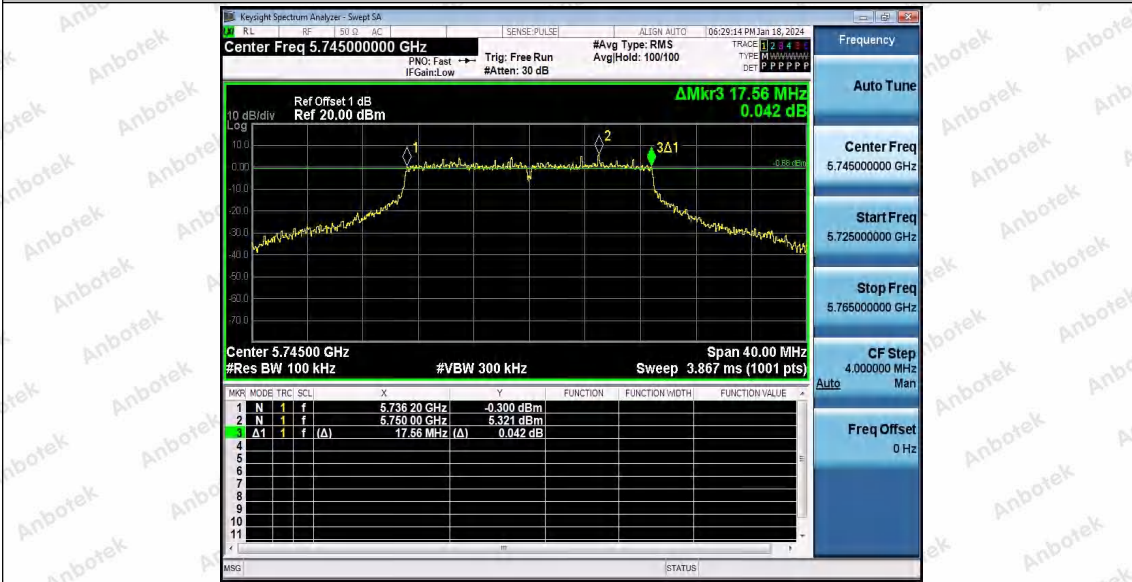

11N20SISO_Ant1_5785