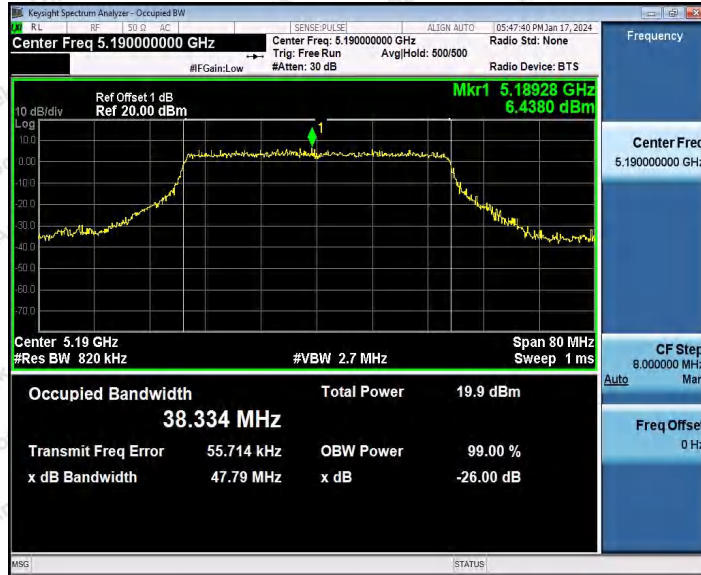

11AX40SISO_Ant1_5190

11AX40SISO_Ant1_5230

Shenzhen Anbotek Compliance Laboratory Limited

Address: 1/F., Building D, Sogood Science and Technology Park, Sanwei Community, Hangcheng Street, Bao'an District, Shenzhen, Guangdong, China.
Tel: (86) 0755-26066440 Fax: (86) 0755-26014772 Email: service@anbotek.com

Hotline
400-003-0500
www.anbotek.com.cn