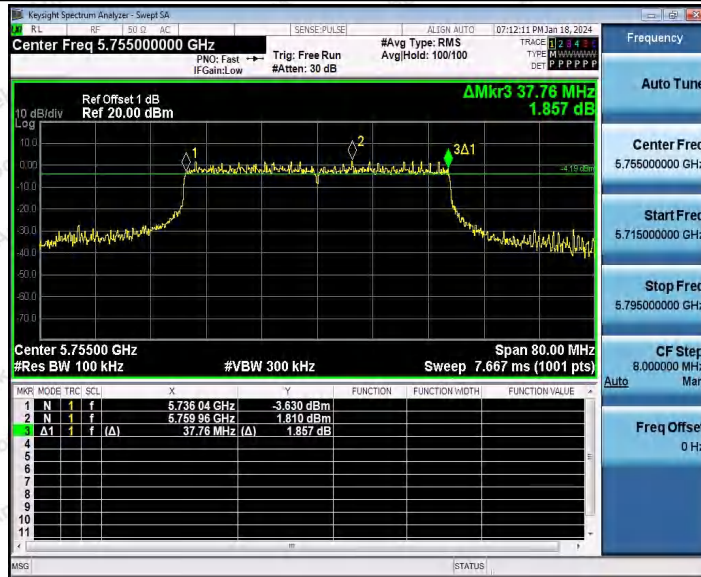

11AX40SISO_Ant1_5755

11AX40SISO_Ant1_5795

Shenzhen Anbotek Compliance Laboratory Limited

Address: 1/F., Building D, Sogood Science and Technology Park, Sanwei Community, Hangcheng Street, Bao'an District, Shenzhen, Guangdong, China.
Tel: (86) 0755-26066440 Fax: (86) 0755-26014772 Email: service@anbotek.com

Hotline
400-003-0500
www.anbotek.com.cn