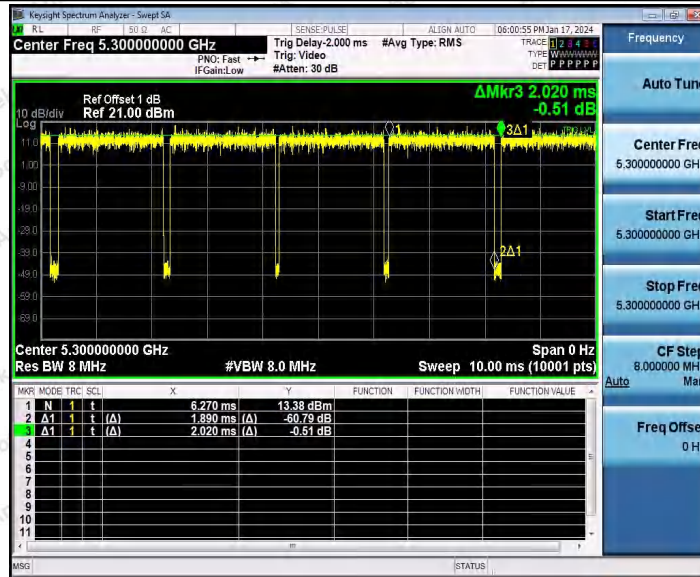

11N20SISO_Ant1_5320

Shenzhen Anbotek Compliance Laboratory Limited

Address: 1/F., Building D, Sogood Science and Technology Park, Sanwei Community, Hangcheng Street, Bao'an District, Shenzhen, Guangdong, China.
Tel: (86) 0755-26066440 Fax: (86) 0755-26014772 Email: service@anbotek.com

Hotline 400-003-0500
www.anbotek.com.cn