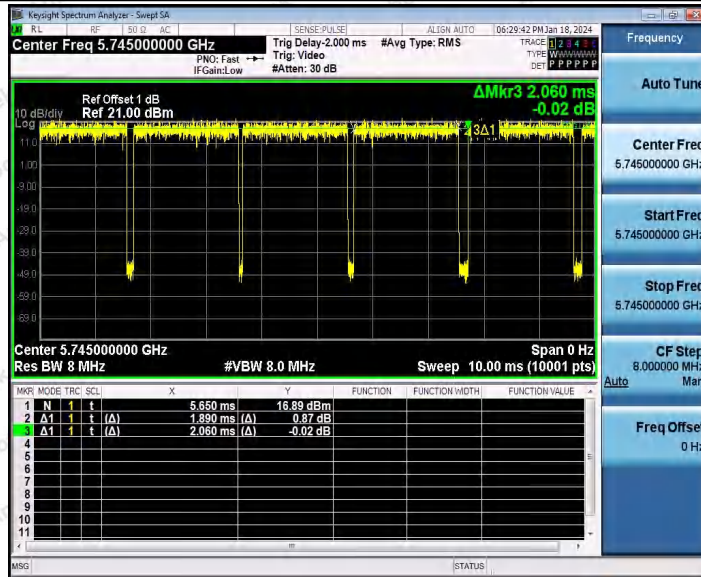

11N20SISO_Ant1_5785

Shenzhen Anbotek Compliance Laboratory Limited

Address: 1/F., Building D, Sogood Science and Technology Park, Sanwei Community, Hangcheng Street, Bao'an District, Shenzhen, Guangdong, China.
Tel: (86) 0755-26066440 Fax: (86) 0755-26014772 Email: service@anbotek.com

Hotline
400-003-0500
www.anbotek.com.cn