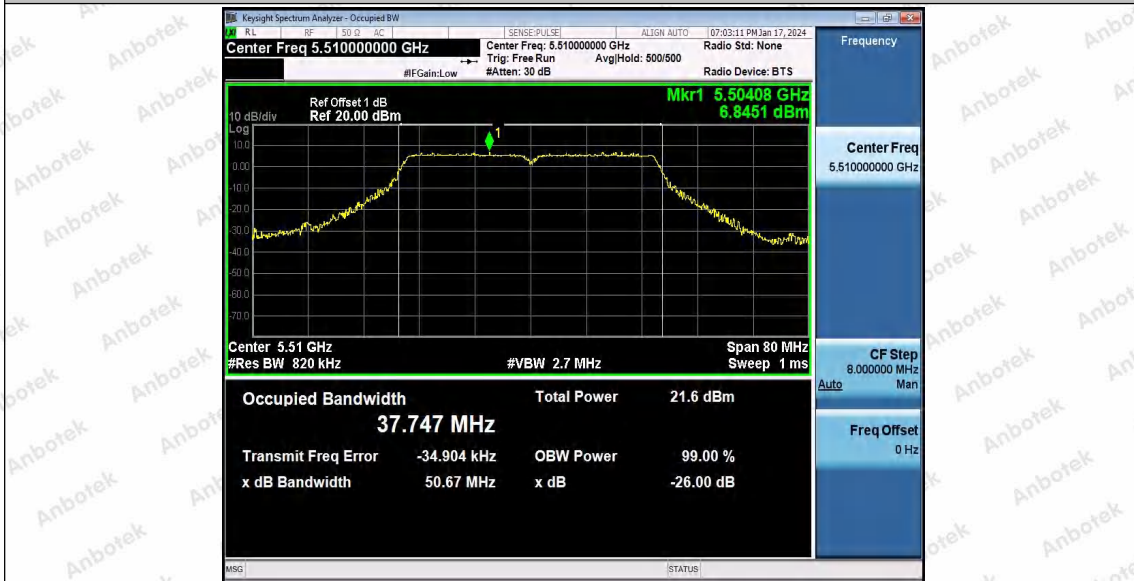

Hotline  
 400-003-0500  
 www.anbotek.com.cn

11AC40SISO\_Ant1\_5310

11AC40SISO\_Ant1\_5510