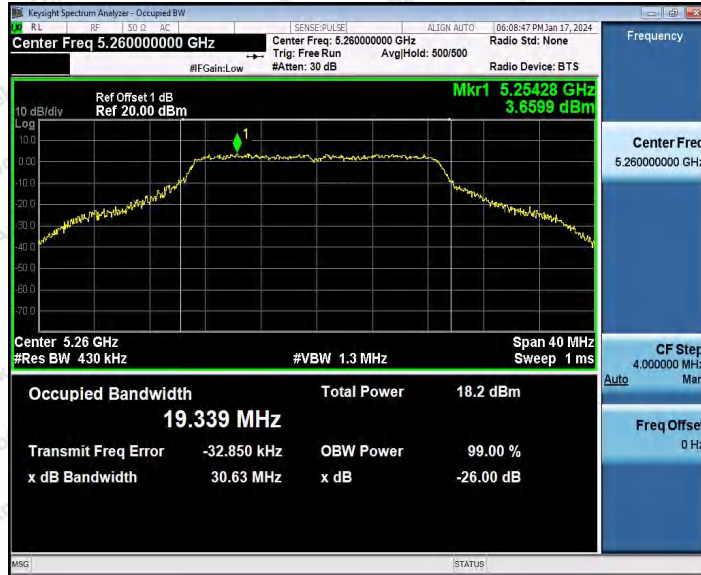

11AC20SISO_Ant1_5260

11AC20SISO_Ant1_5300

Shenzhen Anbotek Compliance Laboratory Limited

Address: 1/F., Building D, Sogood Science and Technology Park, Sanwei Community, Hangcheng Street, Bao'an District, Shenzhen, Guangdong, China.
Tel: (86) 0755-26066440 Fax: (86) 0755-26014772 Email: service@anbotek.com

Hotline
400-003-0500
www.anbotek.com.cn