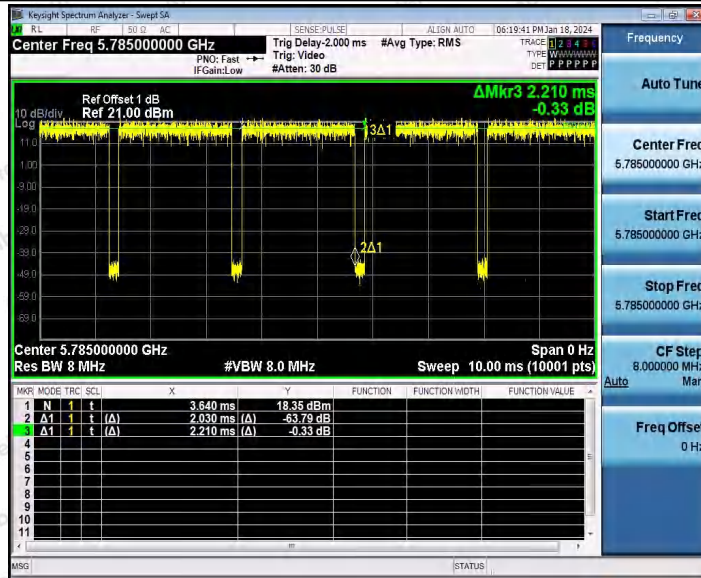

11A_Ant1_5785

11A_Ant1_5825