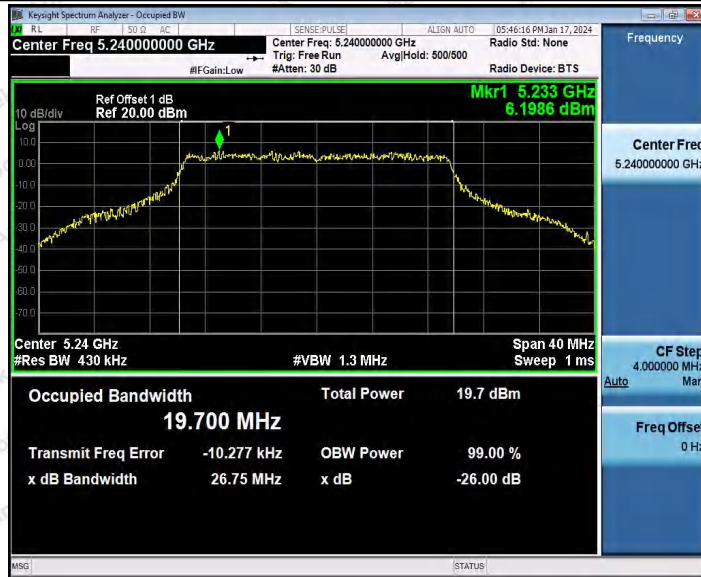

11AX20SISO_Ant1_5240

11AX20SISO_Ant1_5260

Shenzhen Anbotek Compliance Laboratory Limited

Address: 1/F., Building D, Sogood Science and Technology Park, Sanwei Community, Hangcheng Street, Bao'an District, Shenzhen, Guangdong, China.
Tel: (86) 0755-26066440 Fax: (86) 0755-26014772 Email: service@anbotek.com

Hotline
400-003-0500
www.anbotek.com.cn