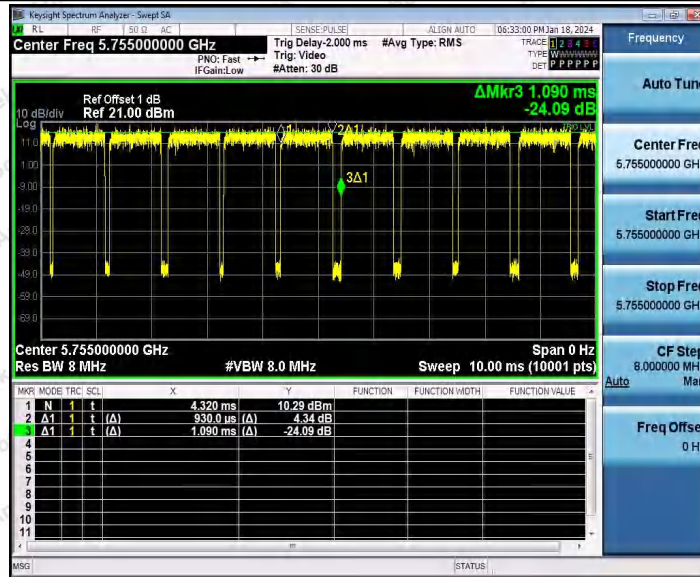

11N40SISO_Ant1_5795

Shenzhen Anbotek Compliance Laboratory Limited

Address: 1/F., Building D, Sogood Science and Technology Park, Sanwei Community, Hangcheng Street, Bao'an District, Shenzhen, Guangdong, China.
Tel: (86) 0755-26066440 Fax: (86) 0755-26014772 Email: service@anbotek.com

Hotline
400-003-0500
www.anbotek.com.cn