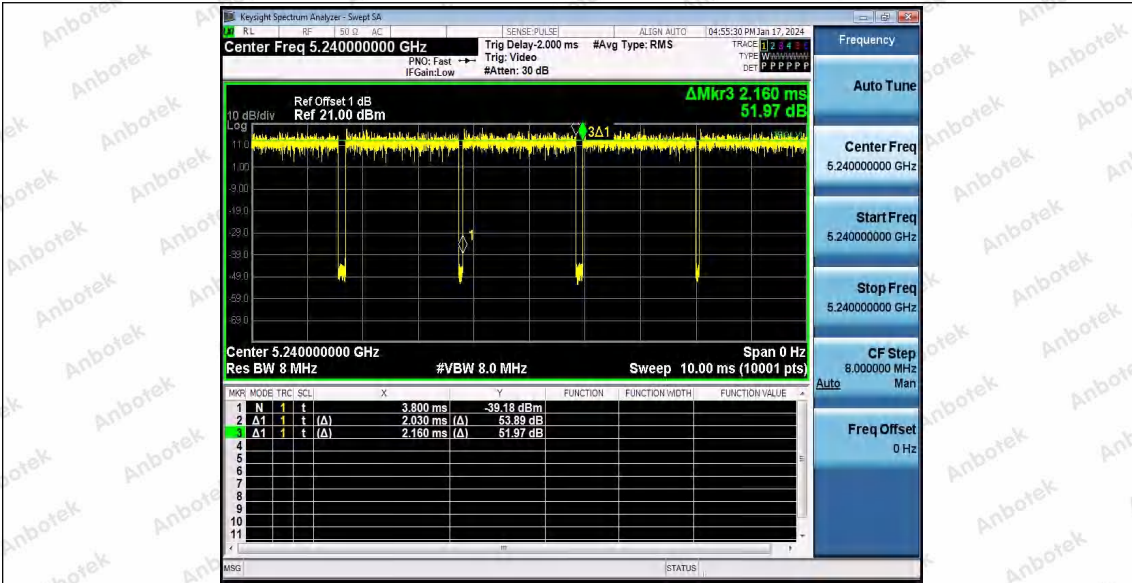

Shenzhen Anbotek Compliance Laboratory Limited

Address: 1/F., Building D, Sogood Science and Technology Park, Sanwei Community, Hangcheng Street, Bao'an District, Shenzhen, Guangdong, China.
Tel: (86) 0755-26066440 Fax: (86) 0755-26014772 Email: service@anbotek.com

Hotline 400-003-0500
www.anbotek.com.cn