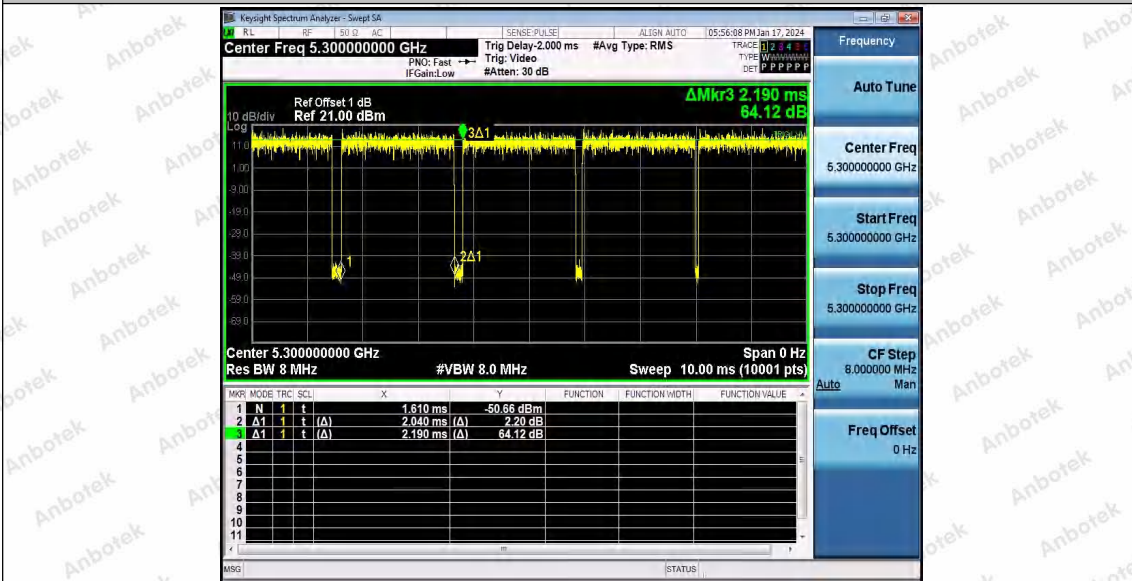

## Test Graphs

11A\_Ant1\_5260

11A\_Ant1\_5300

**Shenzhen Anbotek Compliance Laboratory Limited**

Address: 1/F., Building D, Sogood Science and Technology Park, Sanwei Community, Hangcheng Street, Bao'an District, Shenzhen, Guangdong, China.  
Tel: (86) 0755-26066440 Fax: (86) 0755-26014772 Email: service@anbotek.com