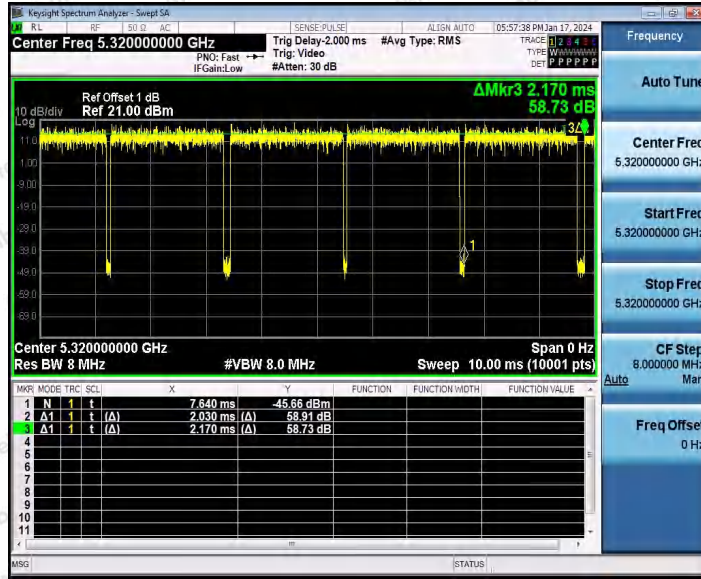

11A_Ant1_5320

11A_Ant1_5500