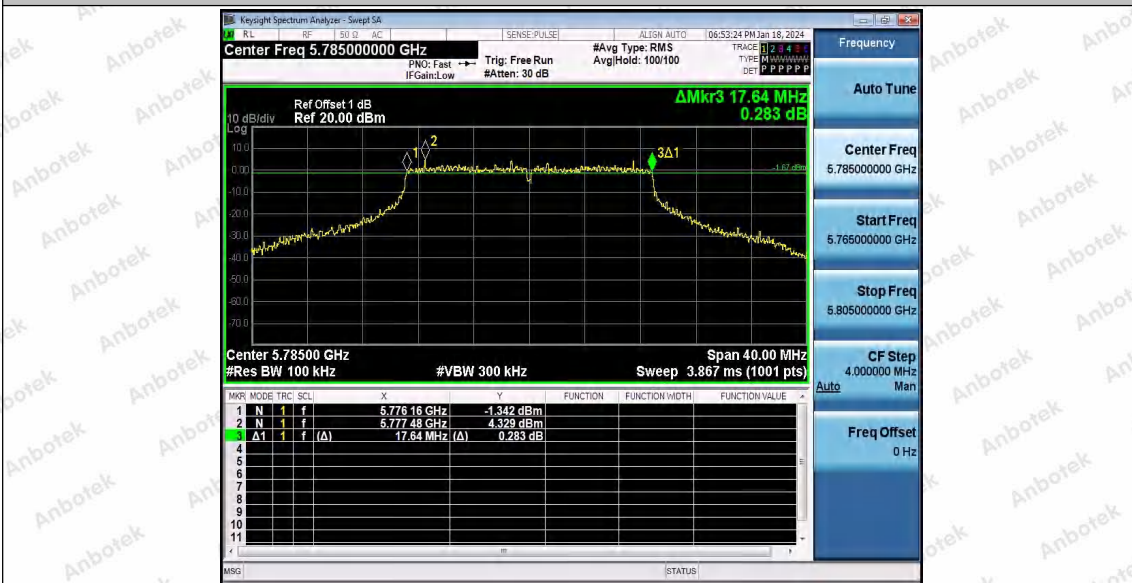

Hotline 400-003-0500  
 www.anbotek.com.cn

11AC20SISO\_Ant1\_5745

11AC20SISO\_Ant1\_5785