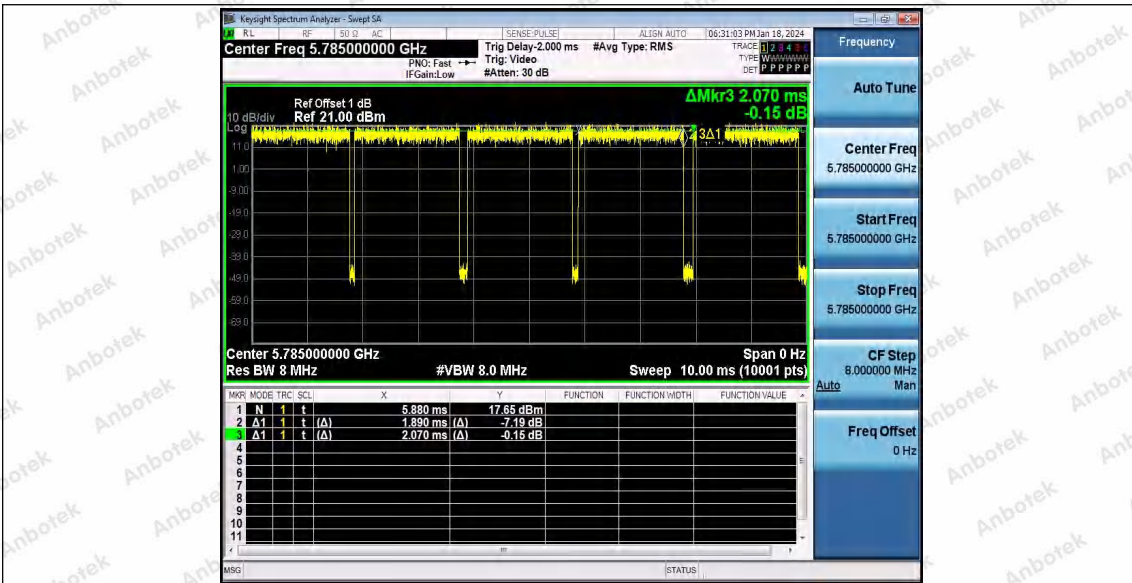

11N20SISO_Ant1_5825