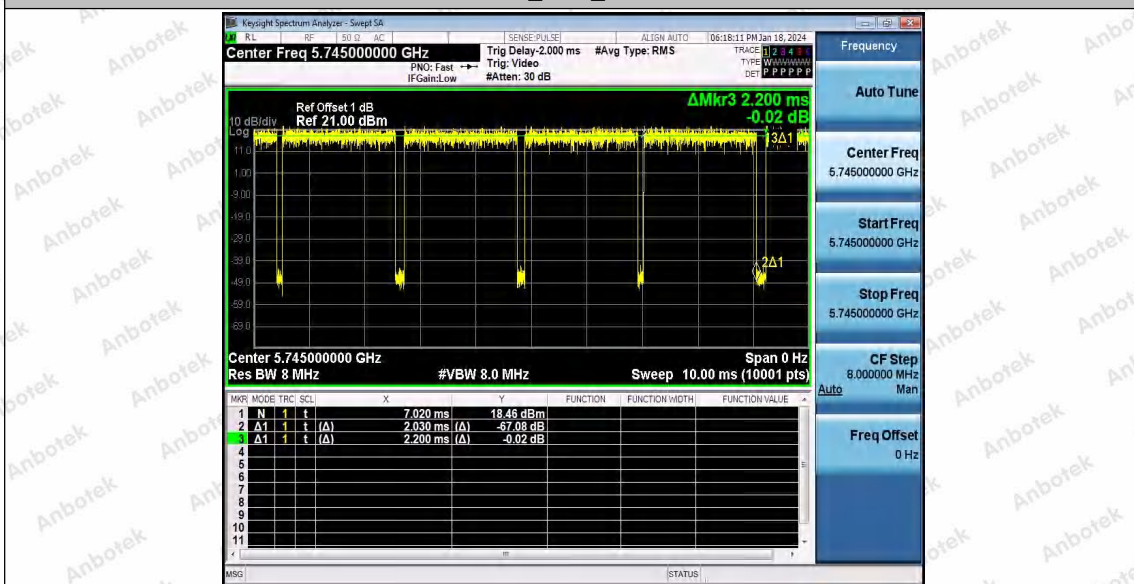

Hotline 400-003-0500  
www.anbotek.com.cn

11A\_Ant1\_5700

11A\_Ant1\_5745