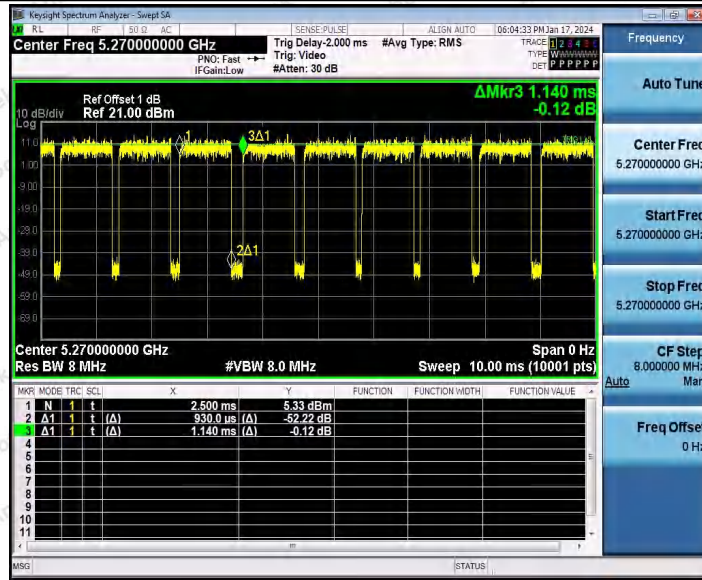

11N40SISO_Ant1_5310

Shenzhen Anbotek Compliance Laboratory Limited

Address: 1/F., Building D, Sogood Science and Technology Park, Sanwei Community, Hangcheng Street, Bao'an District, Shenzhen, Guangdong, China.
Tel: (86) 0755-26066440 Fax: (86) 0755-26014772 Email: service@anbotek.com

Hotline 400-003-0500
www.anbotek.com.cn