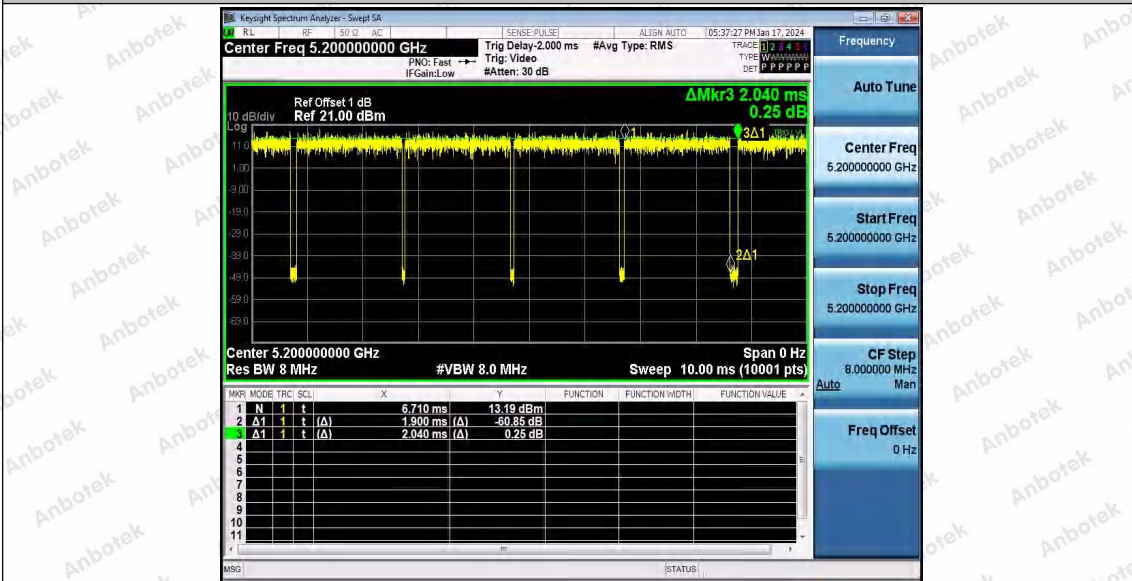

Hotline  
400-003-0500  
www.anbotek.com.cn

11AC20SISO\_Ant1\_5180

11AC20SISO\_Ant1\_5200