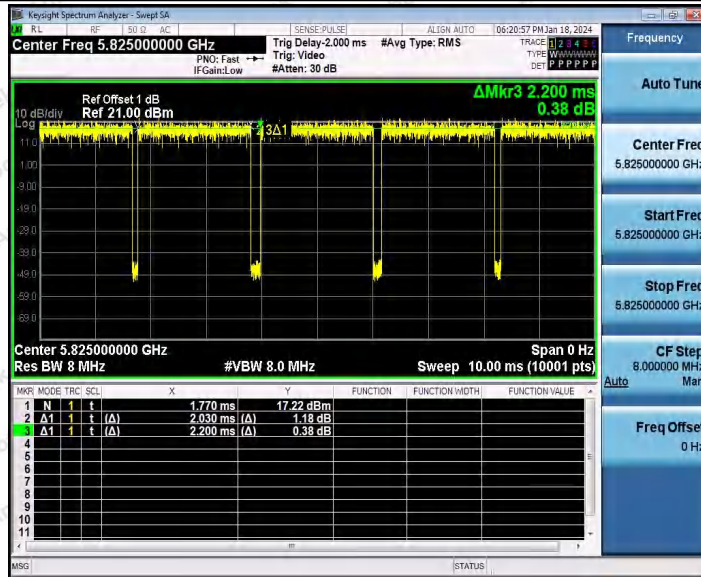

Hotline: 400-003-0500  
 www.anbotek.com.cn

11A\_Ant1\_5785

11A\_Ant1\_5825

11N20SISO\_Ant1\_5180