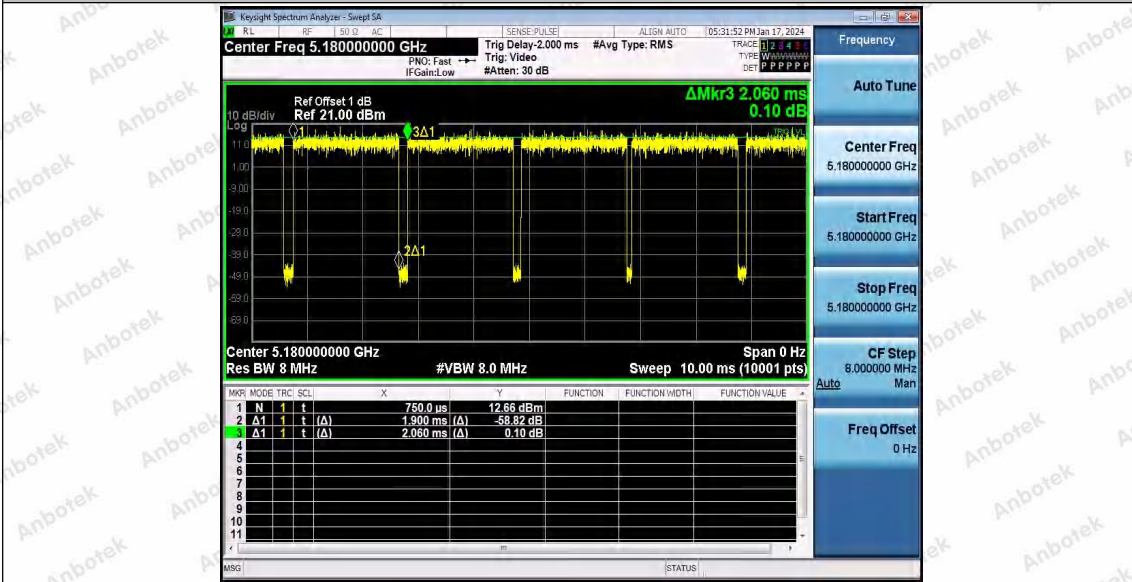

Hotline  
400-003-0500  
www.anbotek.com.cn

11AC20SISO\_Ant1\_5180

11AC20SISO\_Ant1\_5200