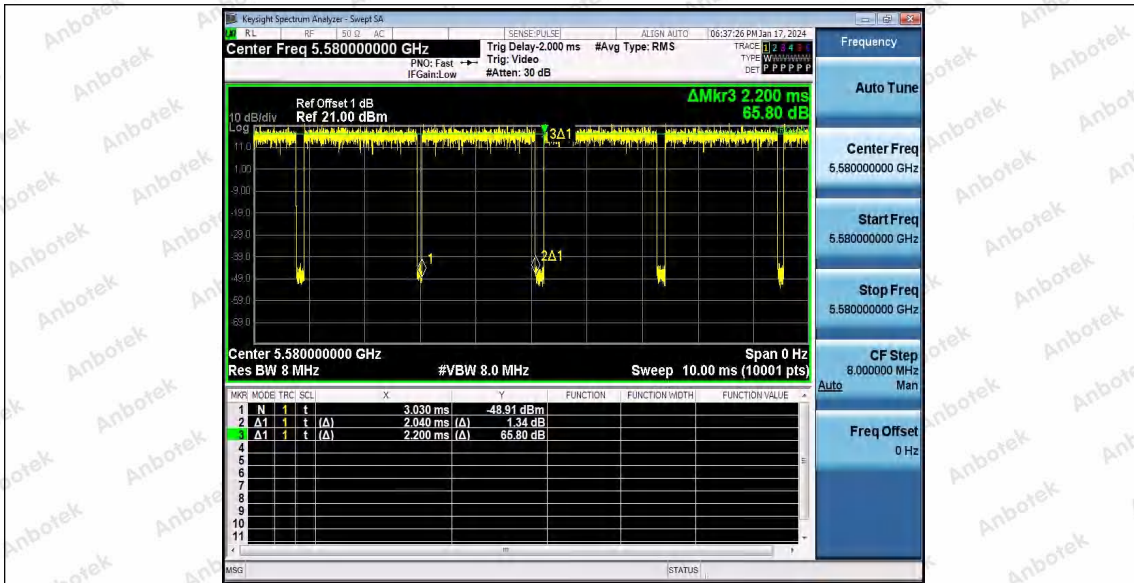

Hotline 400-003-0500  
www.anbotek.com.cn

11A\_Ant1\_5700

11A\_Ant1\_5745