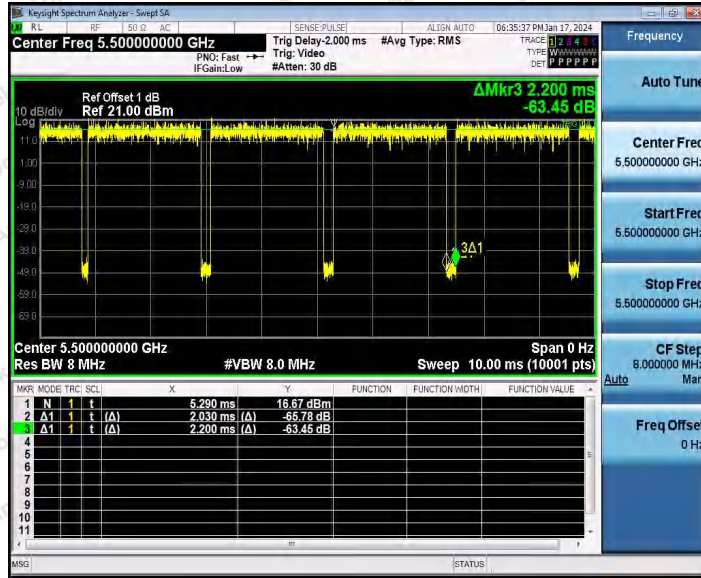

11A_Ant1_5580

Shenzhen Anbotek Compliance Laboratory Limited

Address: 1/F., Building D, Sogood Science and Technology Park, Sanwei Community, Hangcheng Street, Bao'an District, Shenzhen, Guangdong, China.
Tel: (86) 0755-26066440 Fax: (86) 0755-26014772 Email: service@anbotek.com

Hotline 400-003-0500
www.anbotek.com.cn