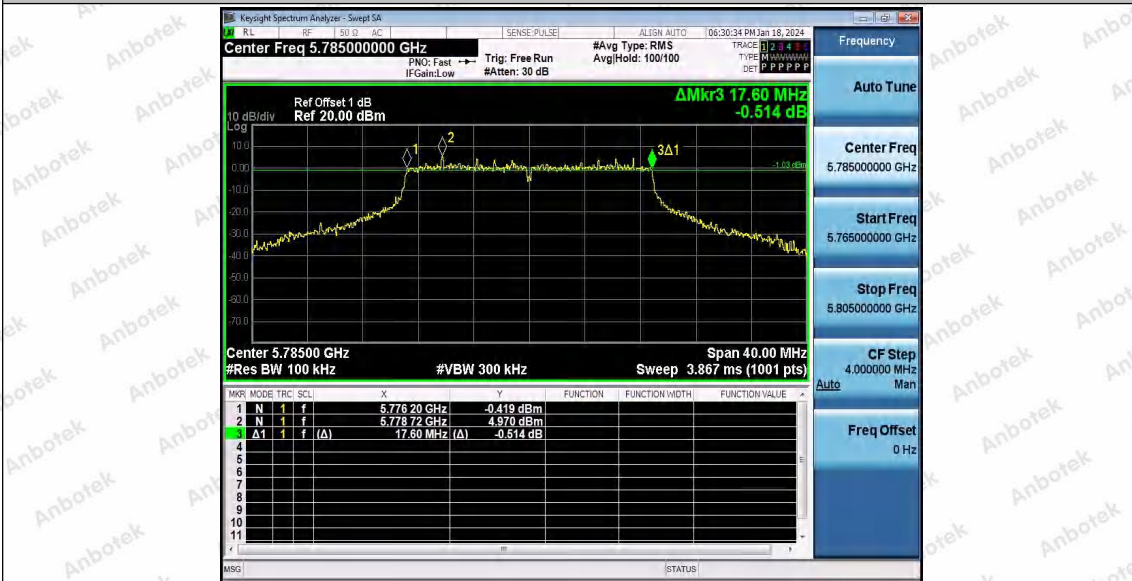

Hotline 400-003-0500  
www.anbotek.com.cn

11N20SISO\_Ant1\_5745

11N20SISO\_Ant1\_5785