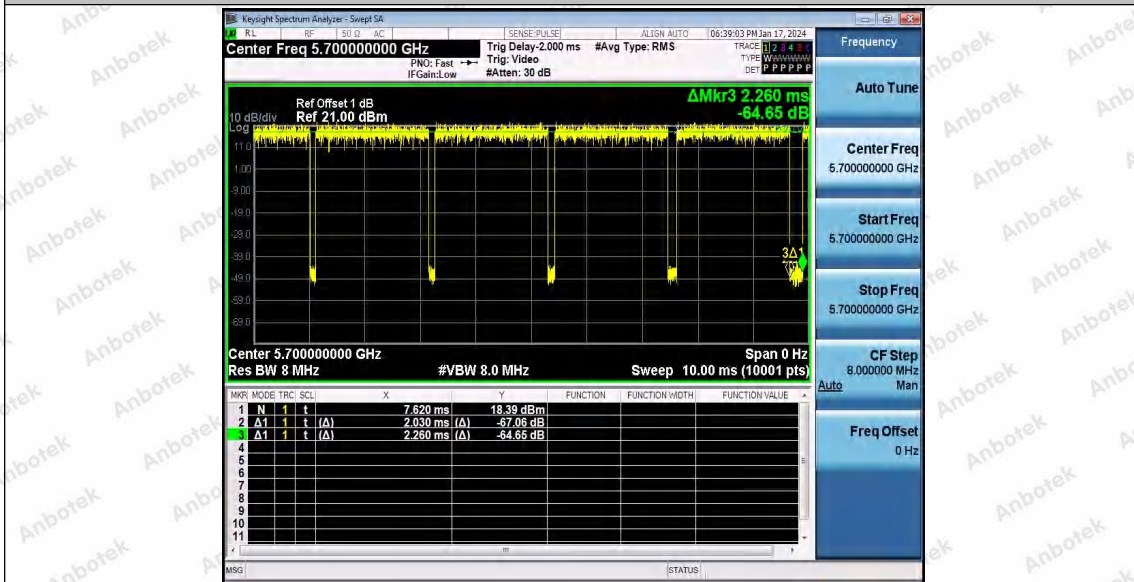

Hotline 400-003-0500  
www.anbotek.com.cn

11A\_Ant1\_5700

11A\_Ant1\_5745