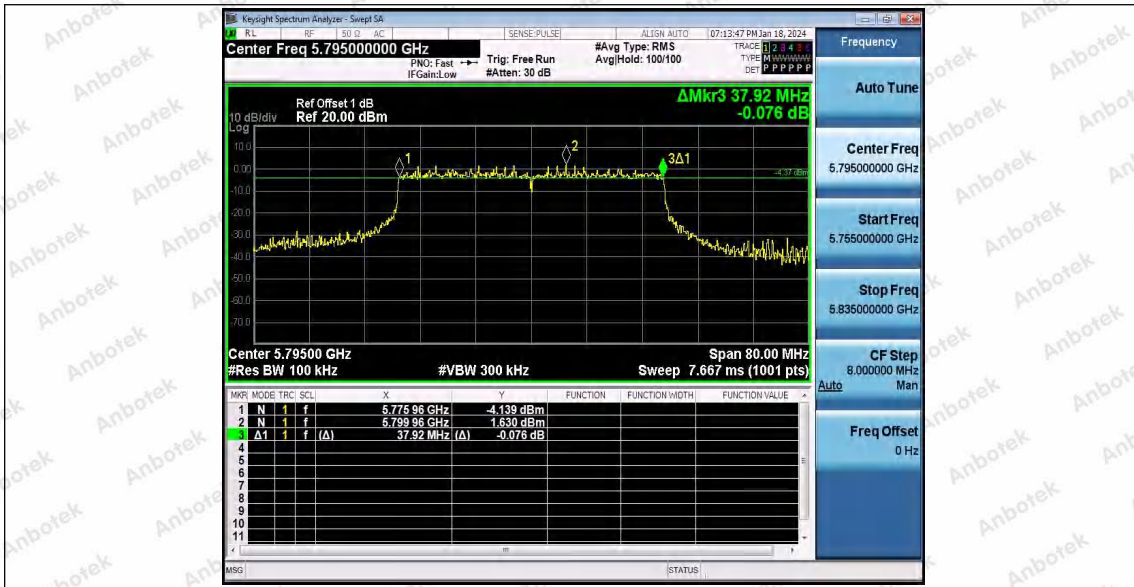

Shenzhen Anbotek Compliance Laboratory Limited

Address: 1/F., Building D, Sogood Science and Technology Park, Sanwei Community, Hangcheng Street, Bao'an District, Shenzhen, Guangdong, China.
Tel: (86) 0755-26066440 Fax: (86) 0755-26014772 Email: service@anbotek.com

Hotline 400-003-0500
www.anbotek.com.cn