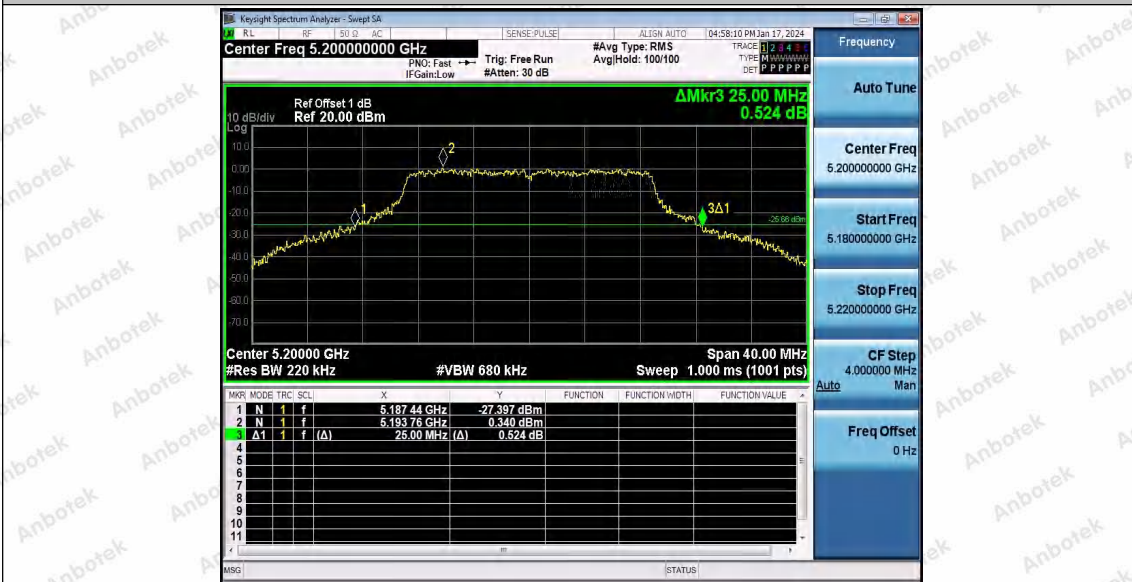

11N20SISO_Ant1_5200