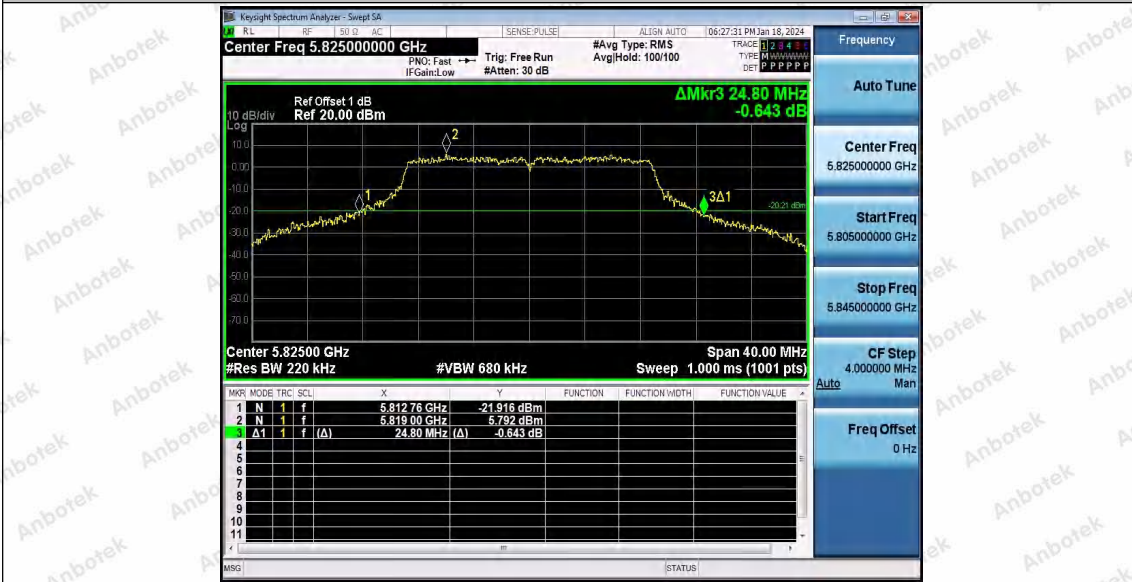

11N20SISO_Ant1_5825