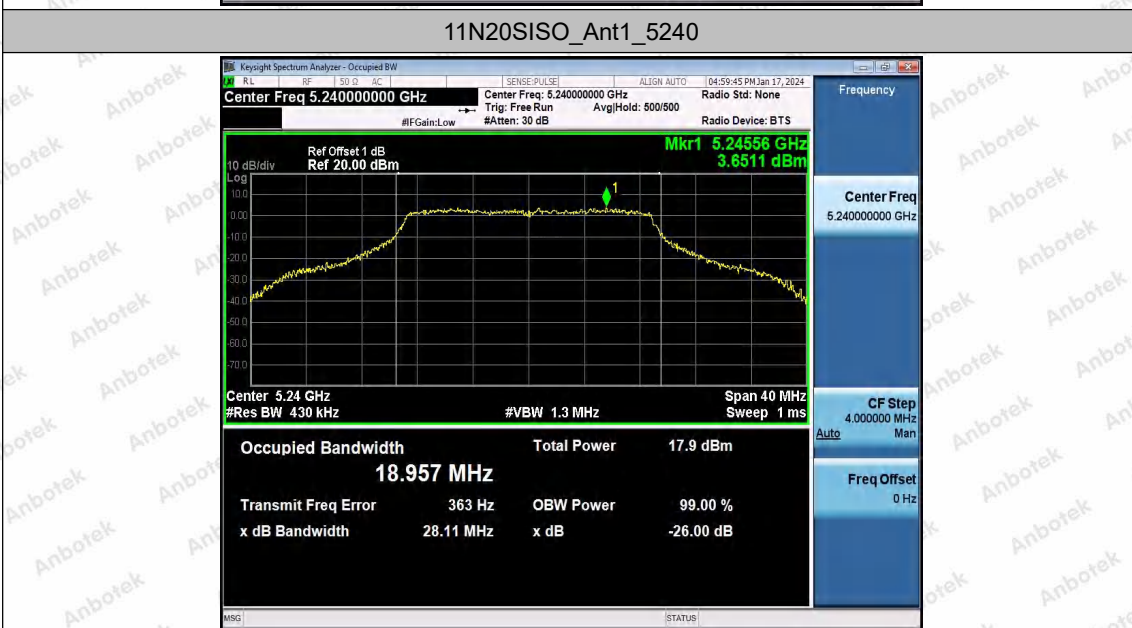

Shenzhen Anbotek Compliance Laboratory Limited

Address: 1/F., Building D, Sogood Science and Technology Park, Sanwei Community, Hangcheng Street, Bao'an District, Shenzhen, Guangdong, China.
Tel: (86) 0755-26066440 Fax: (86) 0755-26014772 Email: service@anbotek.com

Hotline 400-003-0500
www.anbotek.com.cn