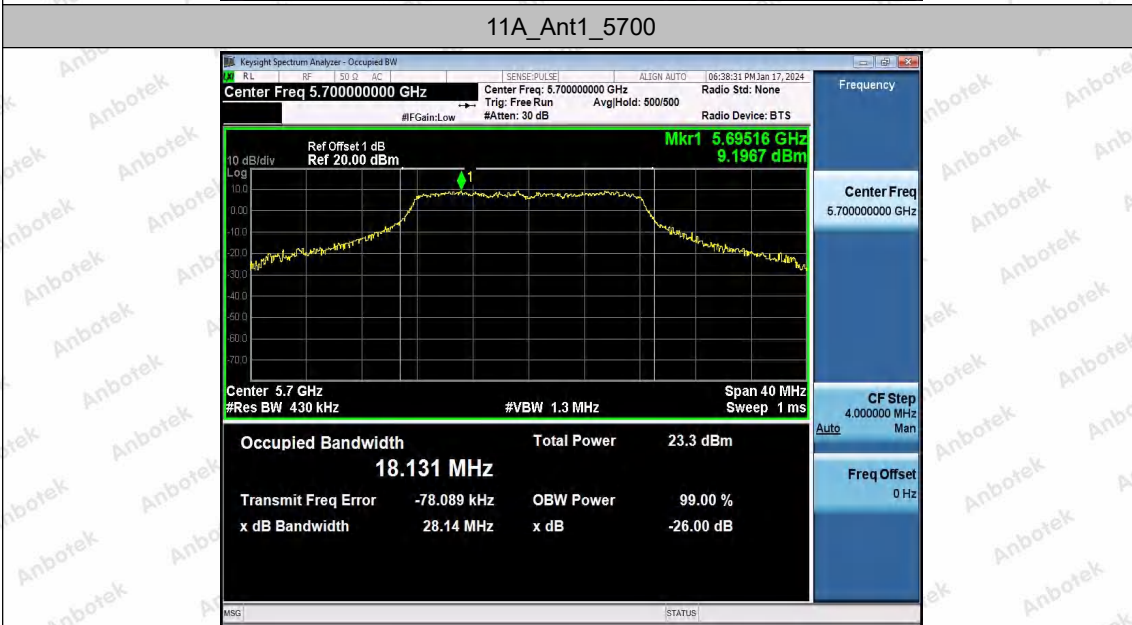

Shenzhen Anbotek Compliance Laboratory Limited

Address: 1/F., Building D, Sogood Science and Technology Park, Sanwei Community, Hangcheng Street, Bao'an District, Shenzhen, Guangdong, China.
Tel: (86) 0755-26066440 Fax: (86) 0755-26014772 Email: service@anbotek.com

Hotline: 400-003-0500
www.anbotek.com.cn