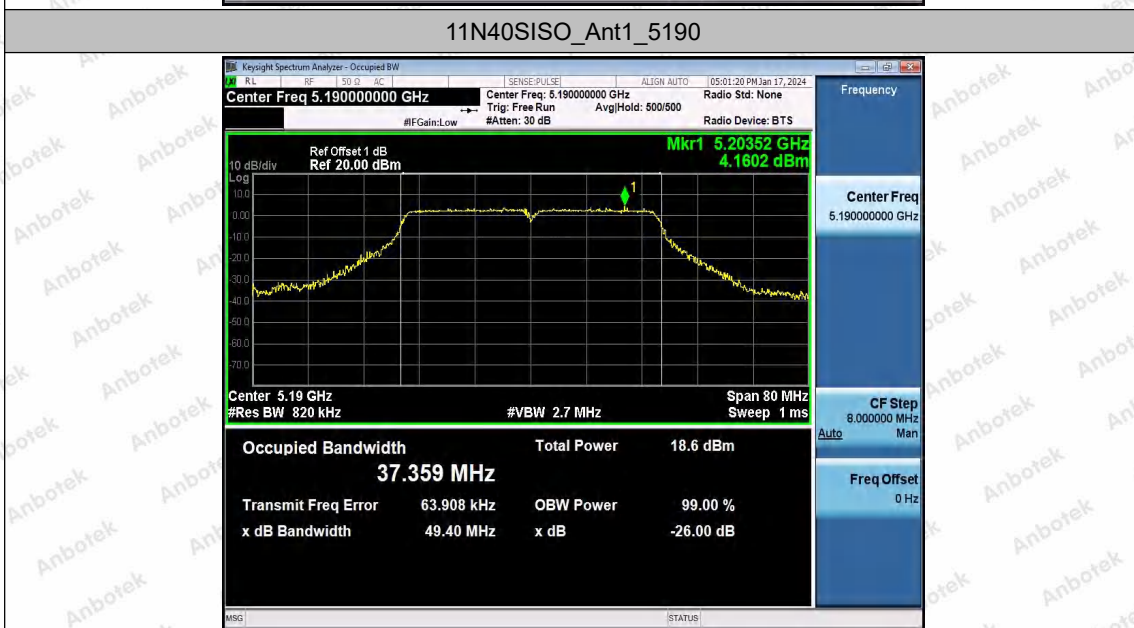

Shenzhen Anbotek Compliance Laboratory Limited

Address: 1/F., Building D, Sogood Science and Technology Park, Sanwei Community, Hangcheng Street, Bao'an District, Shenzhen, Guangdong, China.
Tel: (86) 0755-26066440 Fax: (86) 0755-26014772 Email: service@anbotek.com

Hotline: 400-003-0500
www.anbotek.com.cn