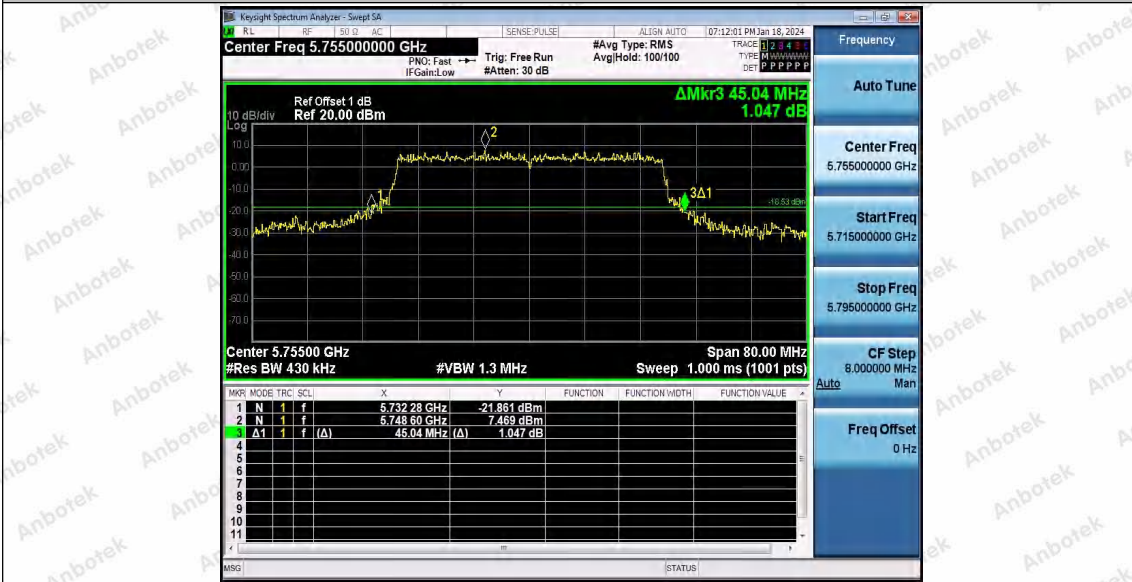

11AX40SISO_Ant1_5755