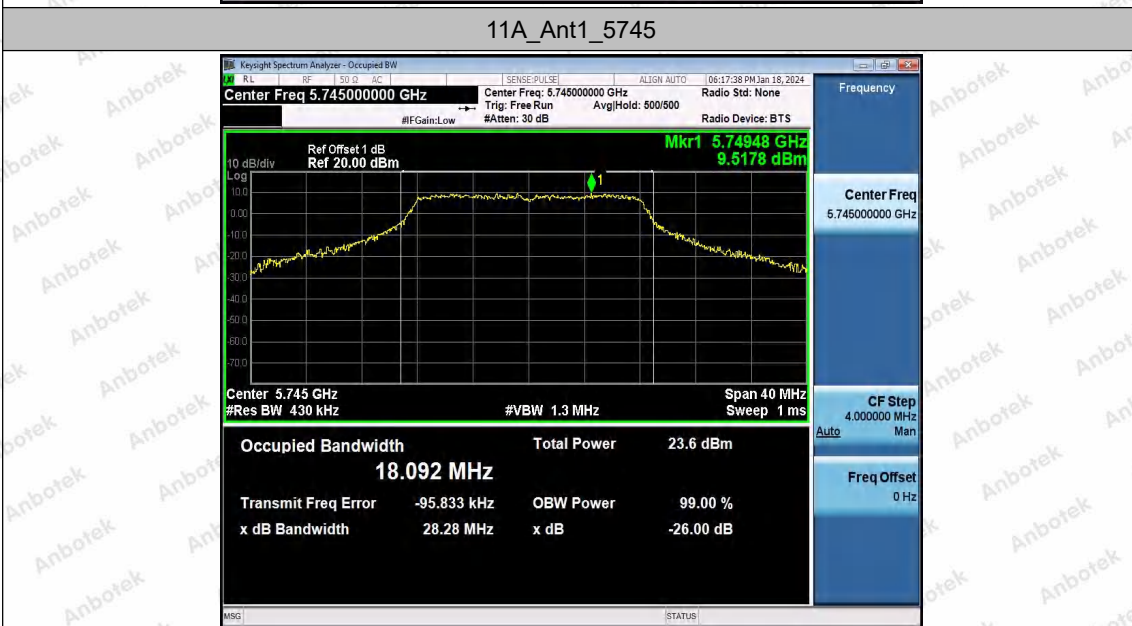

Shenzhen Anbotek Compliance Laboratory Limited

Address: 1/F., Building D, Sogood Science and Technology Park, Sanwei Community, Hangcheng Street, Bao'an District, Shenzhen, Guangdong, China.
Tel: (86) 0755-26066440 Fax: (86) 0755-26014772 Email: service@anbotek.com

Hotline: 400-003-0500
www.anbotek.com.cn