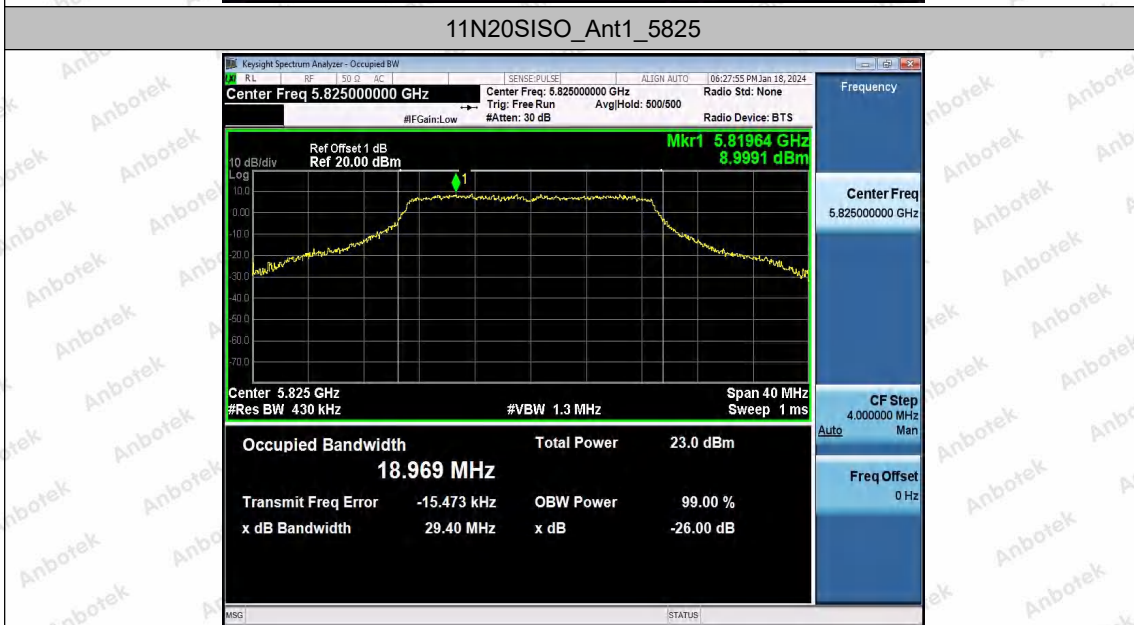

Shenzhen Anbotek Compliance Laboratory Limited

Address: 1/F., Building D, Sogood Science and Technology Park, Sanwei Community, Hangcheng Street, Bao'an District, Shenzhen, Guangdong, China.
Tel: (86) 0755-26066440 Fax: (86) 0755-26014772 Email: service@anbotek.com

Hotline: 400-003-0500
www.anbotek.com.cn