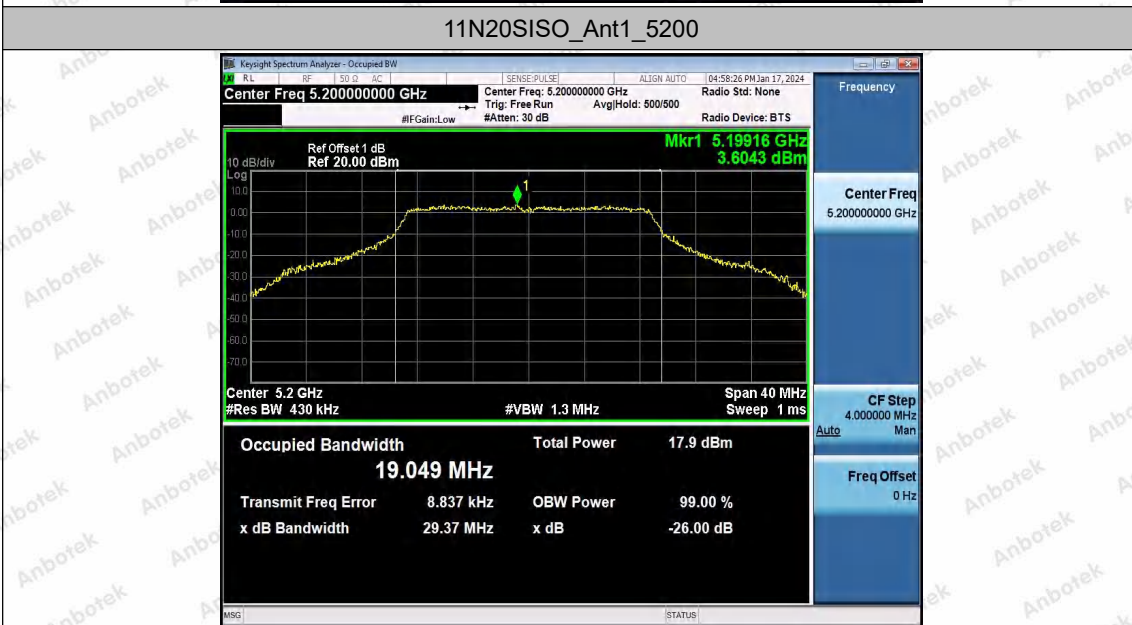

Shenzhen Anbotek Compliance Laboratory Limited

Address: 1/F., Building D, Sogood Science and Technology Park, Sanwei Community, Hangcheng Street, Bao'an District, Shenzhen, Guangdong, China.
Tel: (86) 0755-26066440 Fax: (86) 0755-26014772 Email: service@anbotek.com

Hotline 400-003-0500
www.anbotek.com.cn