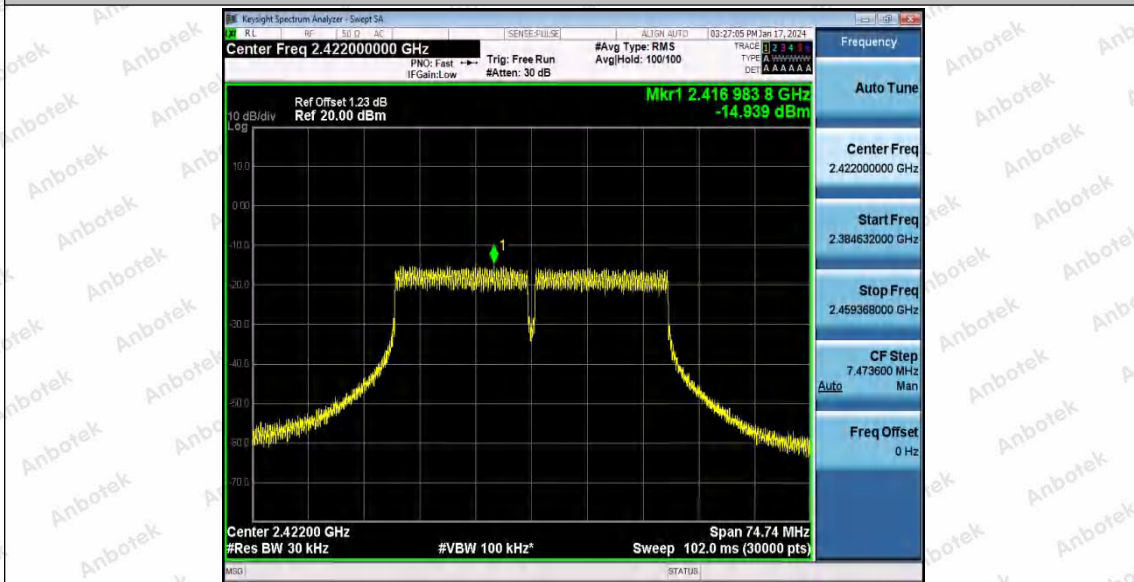

11N40SISO_Ant1_2437

Shenzhen Anbotek Compliance Laboratory Limited

Address: 1/F., Building D, Sogood Science and Technology Park, Sanwei Community, Hangcheng Street, Bao'an District, Shenzhen, Guangdong, China.
Tel: (86) 0755-26066440 Fax: (86) 0755-26014772 Email: service@anbotek.com

Hotline
400-003-0500
www.anbotek.com.cn