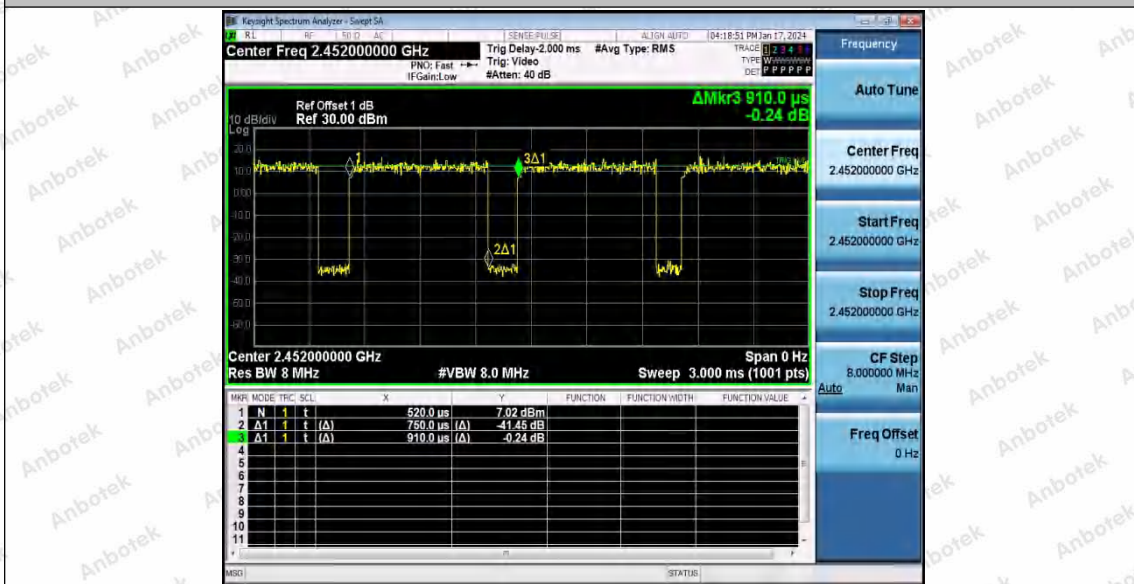

---END---

Shenzhen Anbotek Compliance Laboratory Limited

Address: 1/F., Building D, Sogood Science and Technology Park, Sanwei Community, Hangcheng Street, Bao'an District, Shenzhen, Guangdong, China.
Tel: (86) 0755-26066440 Fax: (86) 0755-26014772 Email: service@anbotek.com

Hotline
400-003-0500
www.anbotek.com.cn