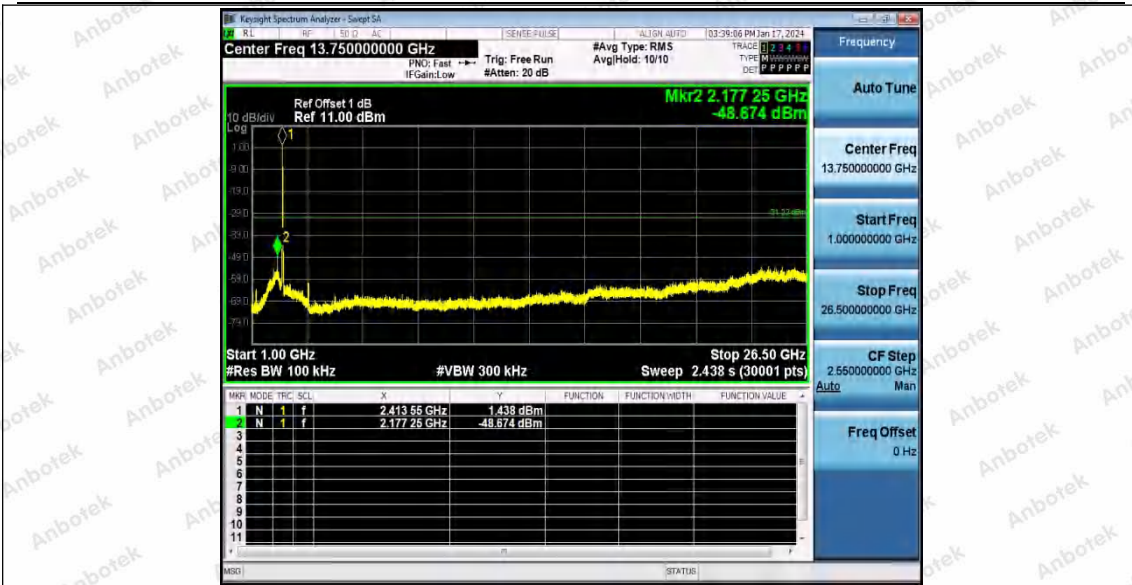

11AX20SISO_Ant1_2437_0~Reference