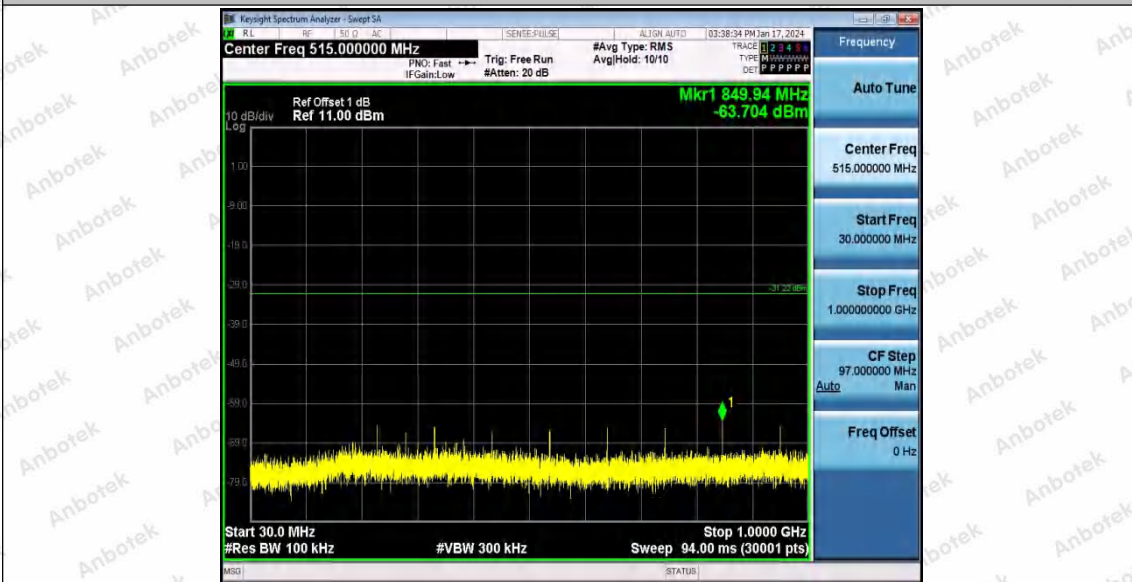

11AX20SISO_Ant1_2412_1000~26500

Shenzhen Anbotek Compliance Laboratory Limited

Address: 1/F., Building D, Sogood Science and Technology Park, Sanwei Community, Hangcheng Street, Bao'an District, Shenzhen, Guangdong, China.
Tel: (86) 0755-26066440 Fax: (86) 0755-26014772 Email: service@anbotek.com

Hotline
400-003-0500
www.anbotek.com.cn