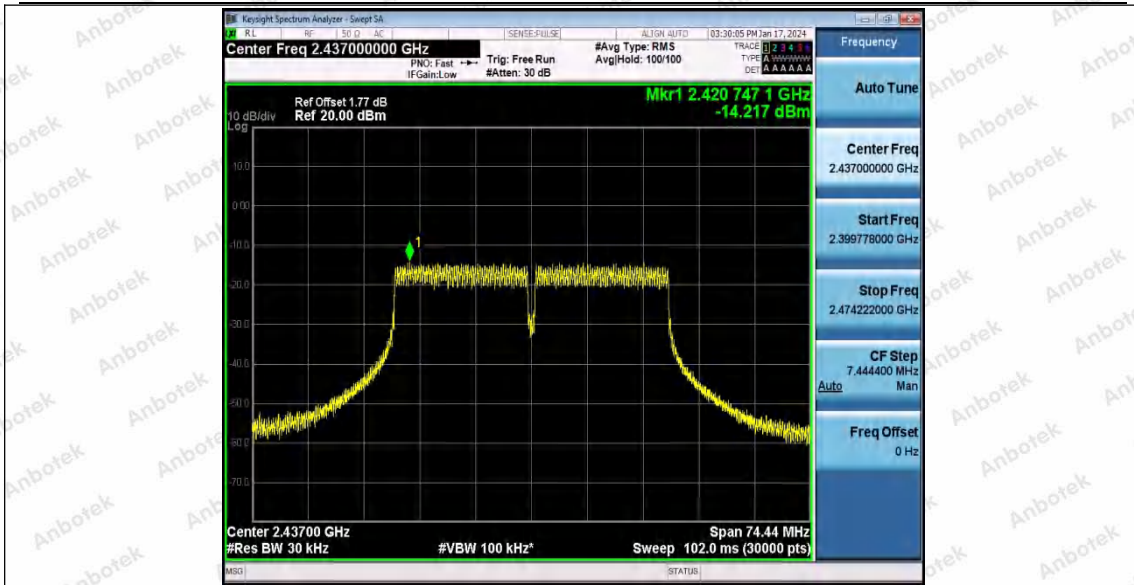

Shenzhen Anbotek Compliance Laboratory Limited

Address: 1/F., Building D, Sogood Science and Technology Park, Sanwei Community, Hangcheng Street, Bao'an District, Shenzhen, Guangdong, China.
Tel: (86) 0755-26066440 Fax: (86) 0755-26014772 Email: service@anbotek.com

Hotline
400-003-0500
www.anbotek.com.cn