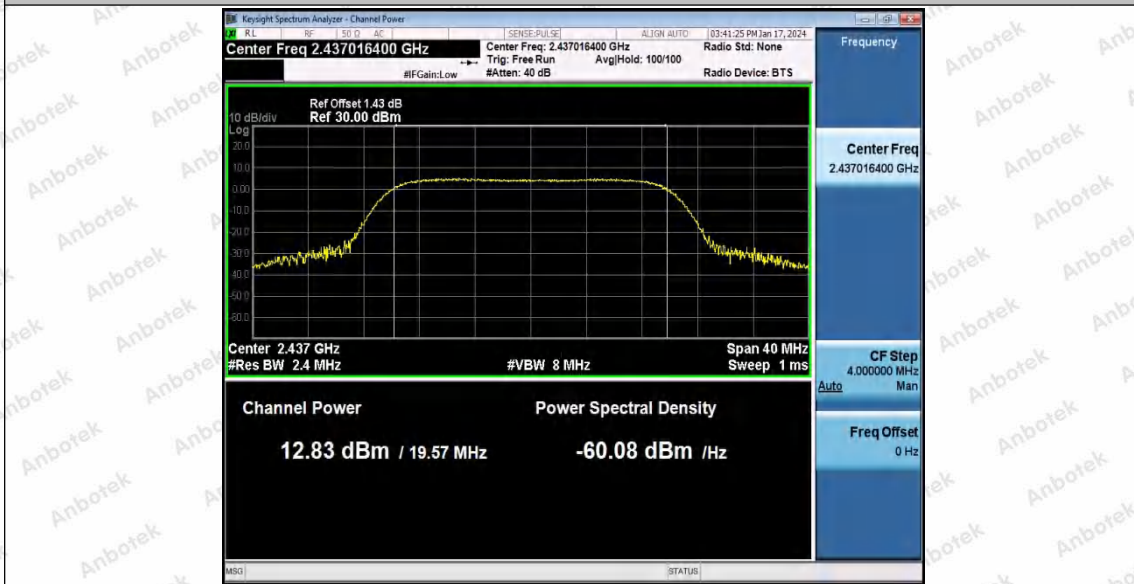

11AX20SISO_Ant1_2462

Shenzhen Anbotek Compliance Laboratory Limited

Address: 1/F., Building D, Sogood Science and Technology Park, Sanwei Community, Hangcheng Street, Bao'an District, Shenzhen, Guangdong, China.
Tel: (86) 0755-26066440 Fax: (86) 0755-26014772 Email: service@anbotek.com

Hotline
400-003-0500
www.anbotek.com.cn