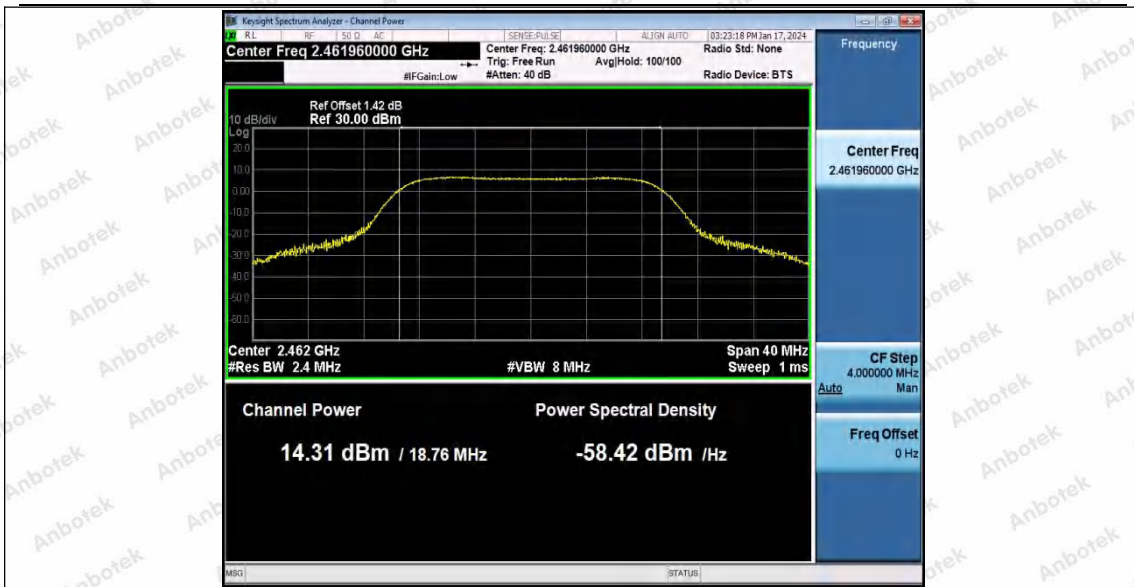

11N40SISO_Ant1_2422