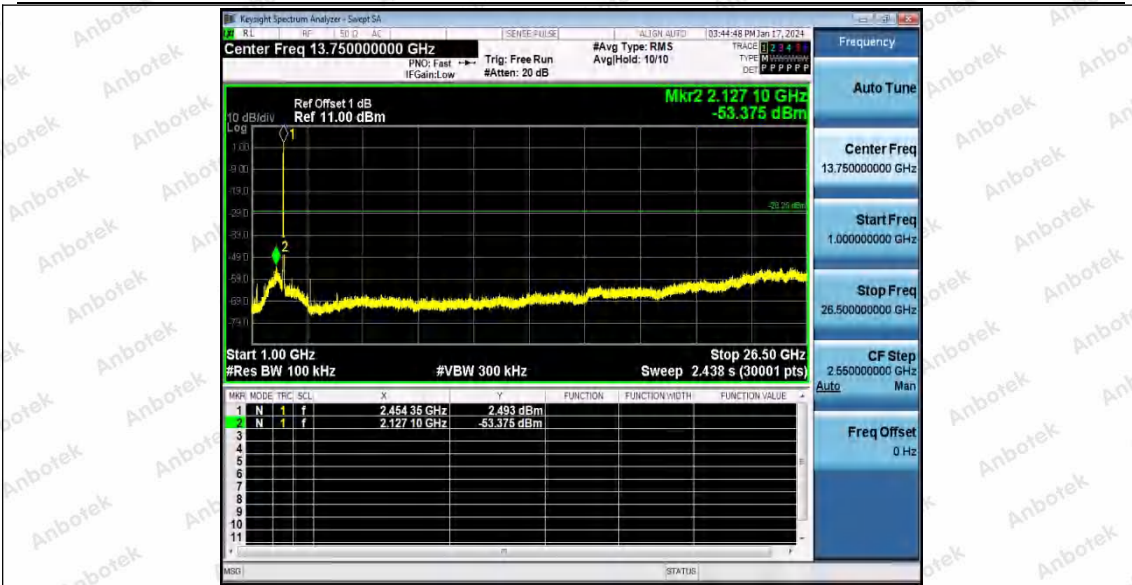

11AX40SISO_Ant1_2422_0~Reference