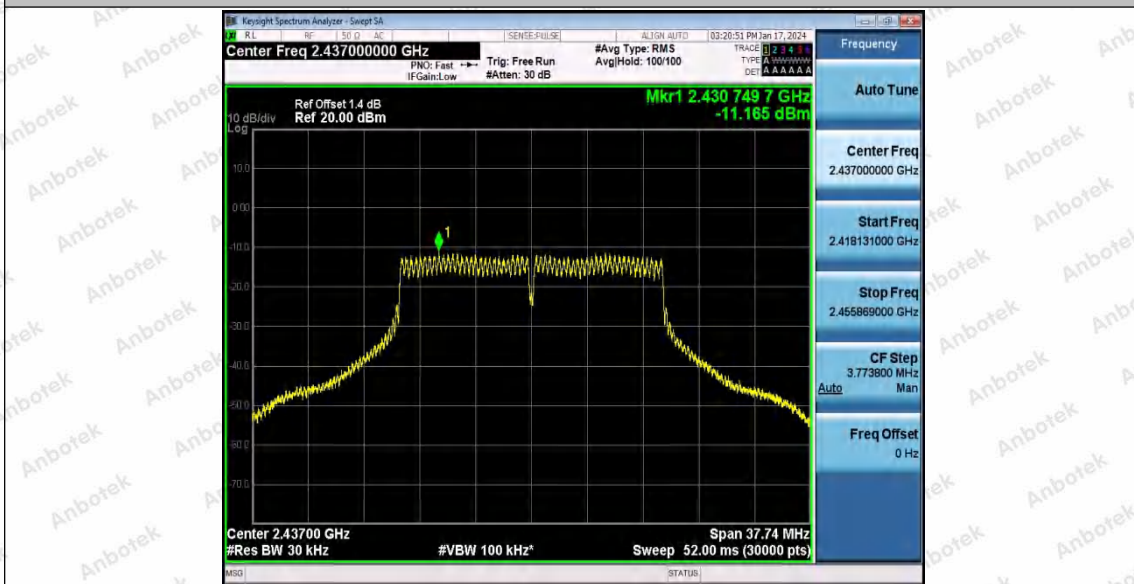

11N20SISO_Ant1_2462

Shenzhen Anbotek Compliance Laboratory Limited

Address: 1/F., Building D, Sogood Science and Technology Park, Sanwei Community, Hangcheng Street, Bao'an District, Shenzhen, Guangdong, China.
Tel: (86) 0755-26066440 Fax: (86) 0755-26014772 Email: service@anbotek.com

Hotline
400-003-0500
www.anbotek.com.cn