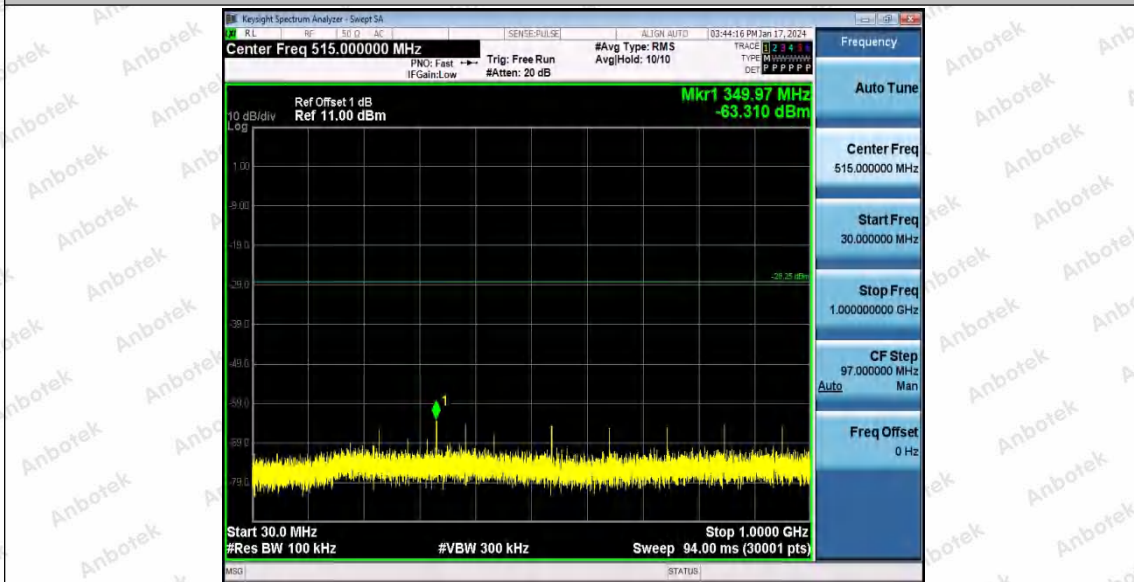

11AX20SISO_Ant1_2462_1000~26500

Shenzhen Anbotek Compliance Laboratory Limited

Address: 1/F., Building D, Sogood Science and Technology Park, Sanwei Community, Hangcheng Street, Bao'an District, Shenzhen, Guangdong, China.
Tel: (86) 0755-26066440 Fax: (86) 0755-26014772 Email: service@anbotek.com

Hotline
400-003-0500
www.anbotek.com.cn