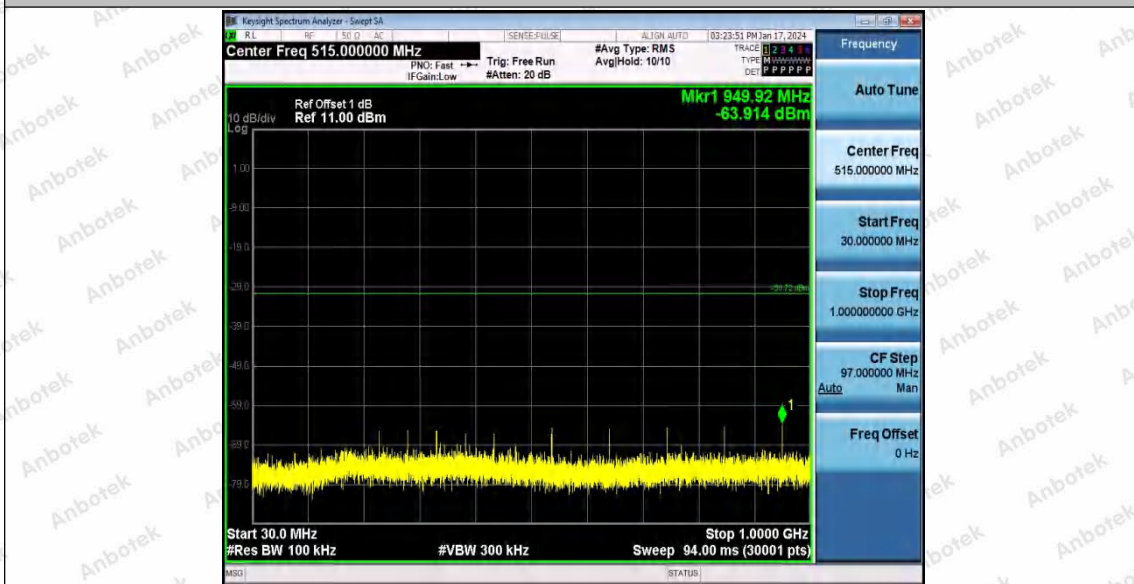

11N20SISO_Ant1_2462_1000~26500

Shenzhen Anbotek Compliance Laboratory Limited

Address: 1/F., Building D, Sogood Science and Technology Park, Sanwei Community, Hangcheng Street, Bao'an District, Shenzhen, Guangdong, China.
Tel: (86) 0755-26066440 Fax: (86) 0755-26014772 Email: service@anbotek.com

Hotline
400-003-0500
www.anbotek.com.cn