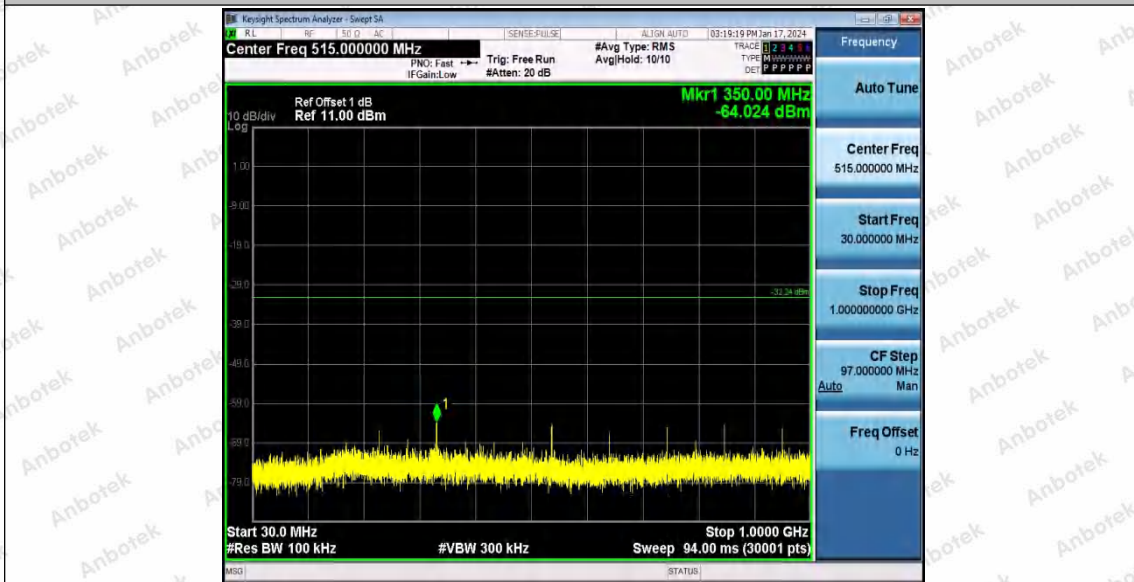

11N20SISO_Ant1_2412_1000~26500

Shenzhen Anbotek Compliance Laboratory Limited

Address: 1/F., Building D, Sogood Science and Technology Park, Sanwei Community, Hangcheng Street, Bao'an District, Shenzhen, Guangdong, China.
Tel: (86) 0755-26066440 Fax: (86) 0755-26014772 Email: service@anbotek.com

Hotline
400-003-0500
www.anbotek.com.cn