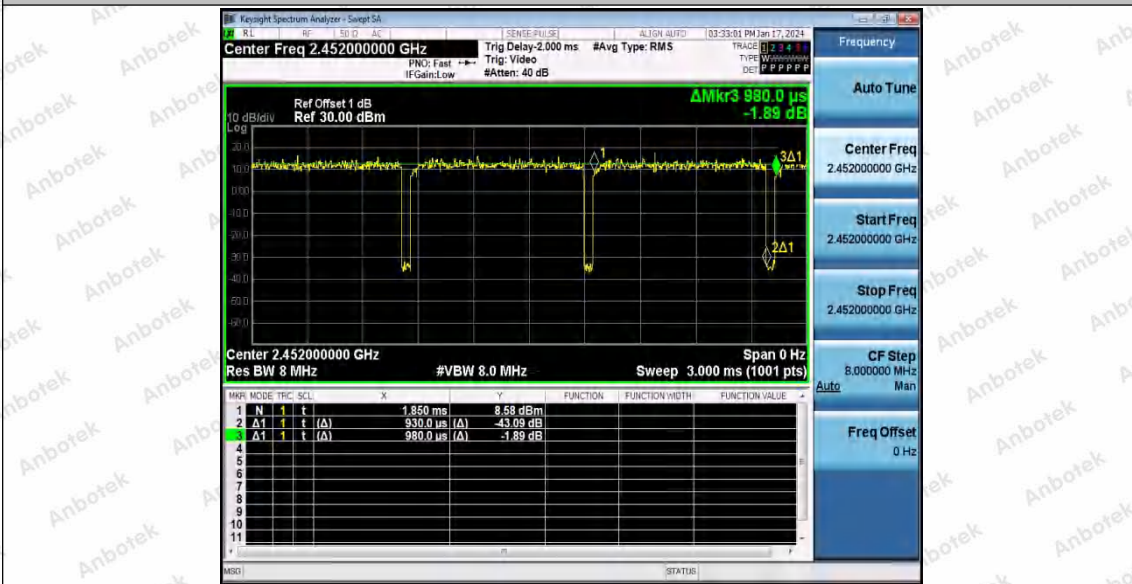

11AX20SISO_Ant1_2412

Shenzhen Anbotek Compliance Laboratory Limited

Address: 1/F., Building D, Sogood Science and Technology Park, Sanwei Community, Hangcheng Street, Bao'an District, Shenzhen, Guangdong, China.
Tel: (86) 0755-26066440 Fax: (86) 0755-26014772 Email: service@anbotek.com

Hotline 400-003-0500
www.anbotek.com.cn