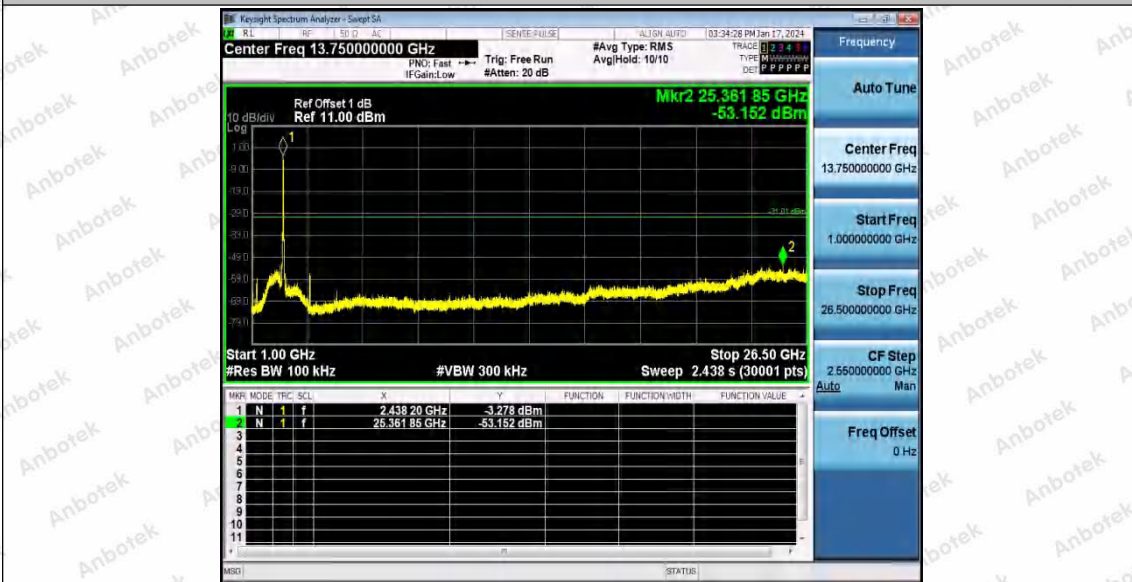

11AX20SISO_Ant1_2412_0~Reference

Shenzhen Anbotek Compliance Laboratory Limited

Address: 1/F., Building D, Sogood Science and Technology Park, Sanwei Community, Hangcheng Street, Bao'an District, Shenzhen, Guangdong, China.
Tel: (86) 0755-26066440 Fax: (86) 0755-26014772 Email: service@anbotek.com

Hotline
400-003-0500
www.anbotek.com.cn