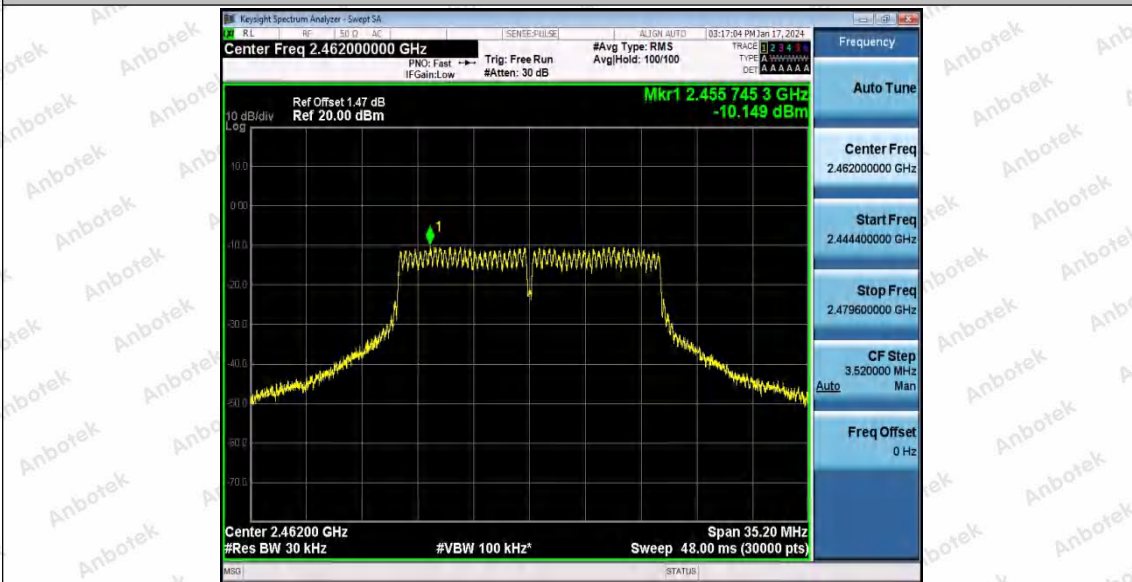

11N20SISO_Ant1_2412

Shenzhen Anbotek Compliance Laboratory Limited

Address: 1/F., Building D, Sogood Science and Technology Park, Sanwei Community, Hangcheng Street, Bao'an District, Shenzhen, Guangdong, China.
Tel: (86) 0755-26066440 Fax: (86) 0755-26014772 Email: service@anbotek.com

Hotline
400-003-0500
www.anbotek.com.cn