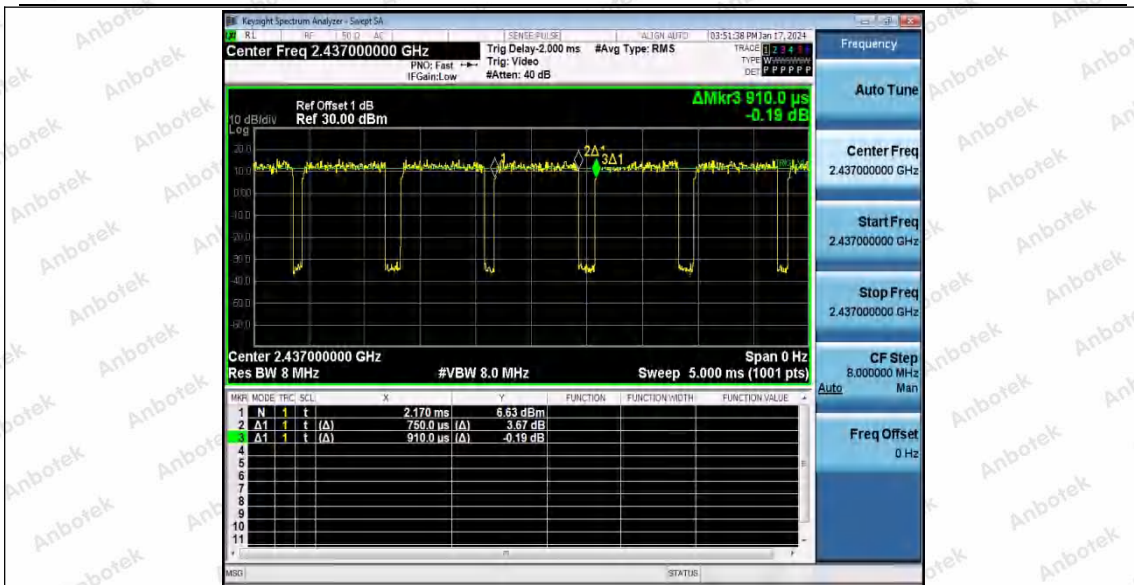

11AX40SISO_Ant1_2452