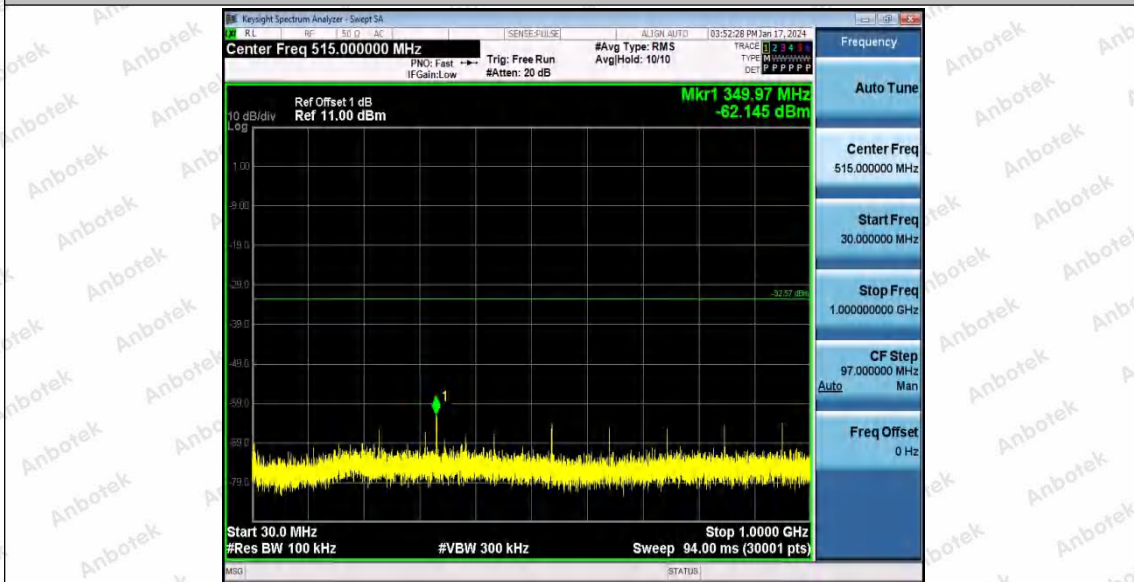

11AX40SISO_Ant1_2437_1000~26500

Shenzhen Anbotek Compliance Laboratory Limited

Address: 1/F., Building D, Sogood Science and Technology Park, Sanwei Community, Hangcheng Street, Bao'an District, Shenzhen, Guangdong, China.
Tel: (86) 0755-26066440 Fax: (86) 0755-26014772 Email: service@anbotek.com

Hotline
400-003-0500
www.anbotek.com.cn