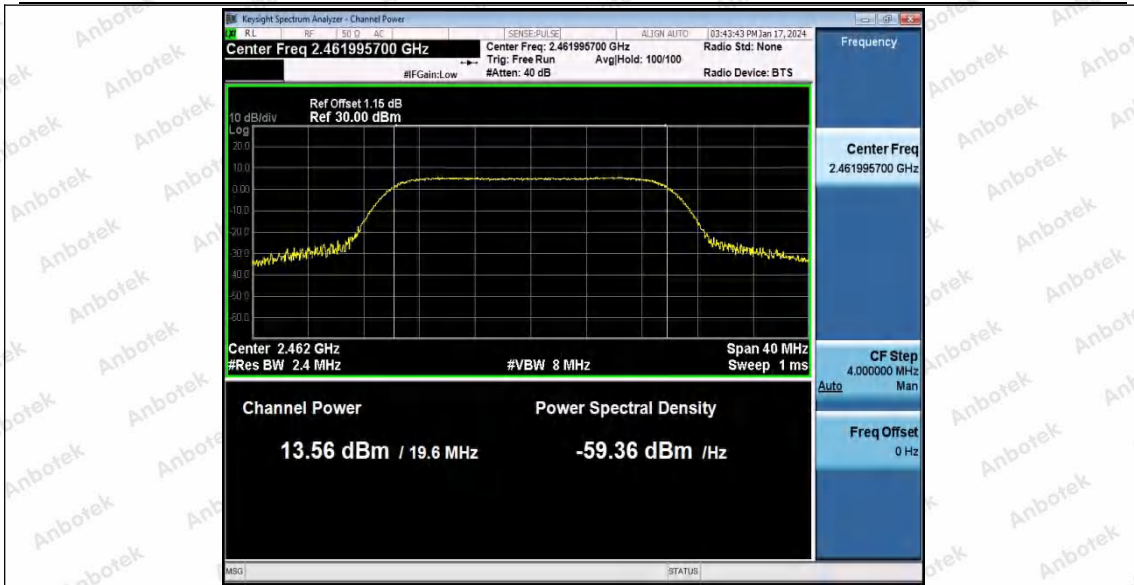

Shenzhen Anbotek Compliance Laboratory Limited

Address: 1/F., Building D, Sogood Science and Technology Park, Sanwei Community, Hangcheng Street, Bao'an District, Shenzhen, Guangdong, China.
Tel: (86) 0755-26066440 Fax: (86) 0755-26014772 Email: service@anbotek.com

Hotline: 400-003-0500
www.anbotek.com.cn