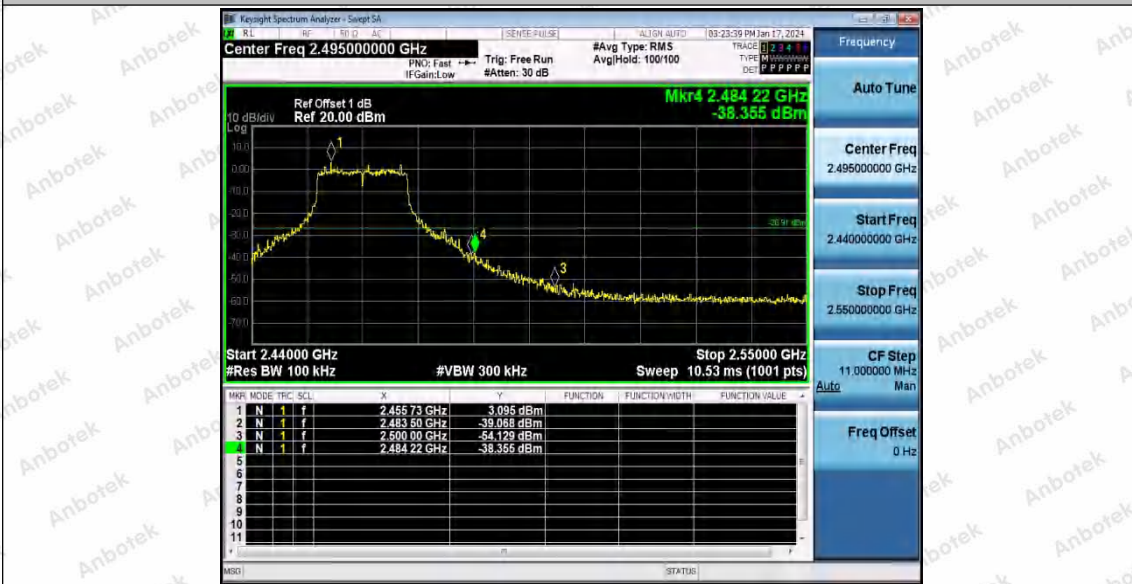

11N40SISO_Ant1_Low_2422

Shenzhen Anbotek Compliance Laboratory Limited

Address: 1/F., Building D, Sogood Science and Technology Park, Sanwei Community, Hangcheng Street, Bao'an District, Shenzhen, Guangdong, China.
Tel: (86) 0755-26066440 Fax: (86) 0755-26014772 Email: service@anbotek.com

Hotline 400-003-0500
www.anbotek.com.cn