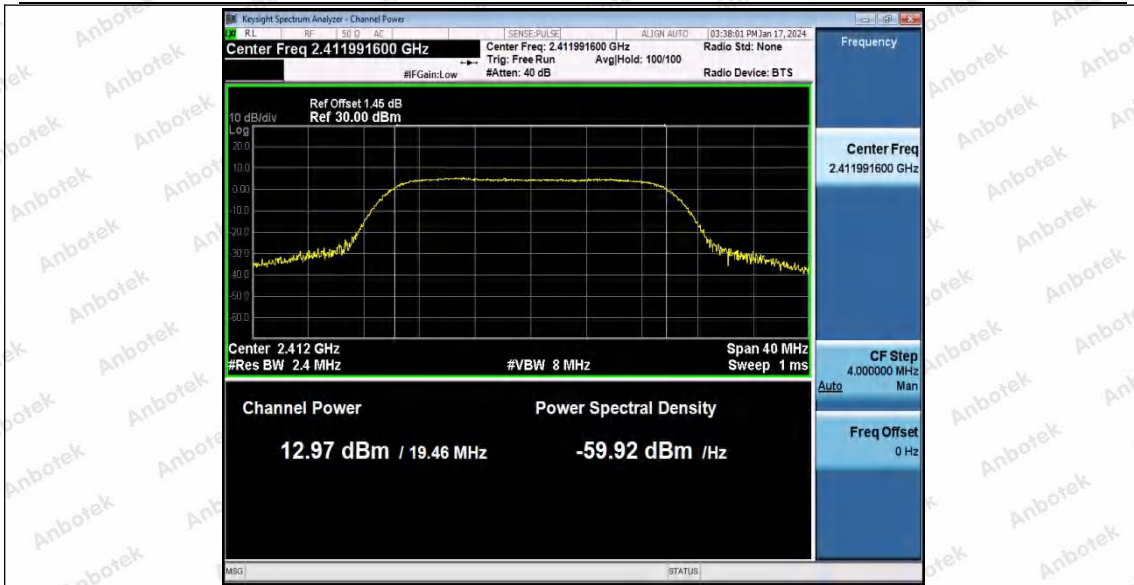

11AX20SISO_Ant1_2437