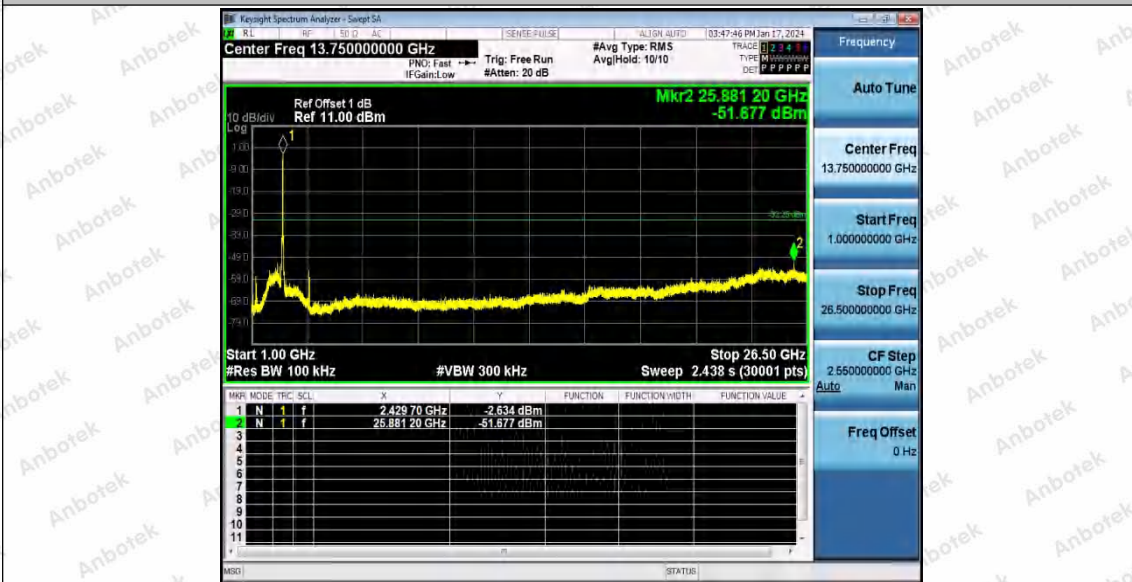

11AX40SISO_Ant1_2437_0~Reference

Shenzhen Anbotek Compliance Laboratory Limited

Address: 1/F., Building D, Sogood Science and Technology Park, Sanwei Community, Hangcheng Street, Bao'an District, Shenzhen, Guangdong, China.
Tel: (86) 0755-26066440 Fax: (86) 0755-26014772 Email: service@anbotek.com

Hotline
400-003-0500
www.anbotek.com.cn