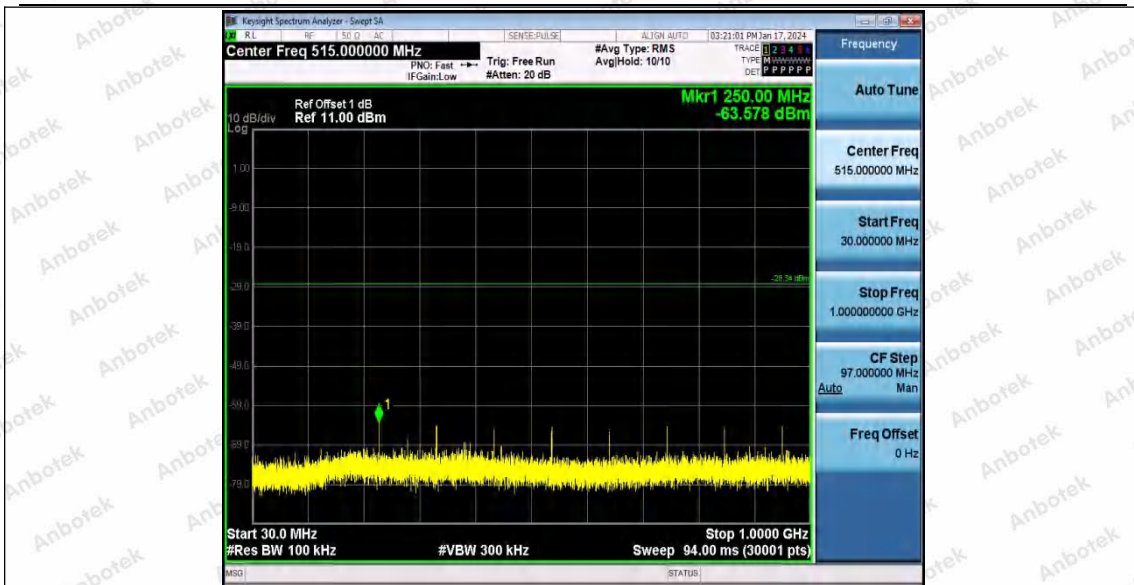

11N20SISO_Ant1_2437_1000~26500