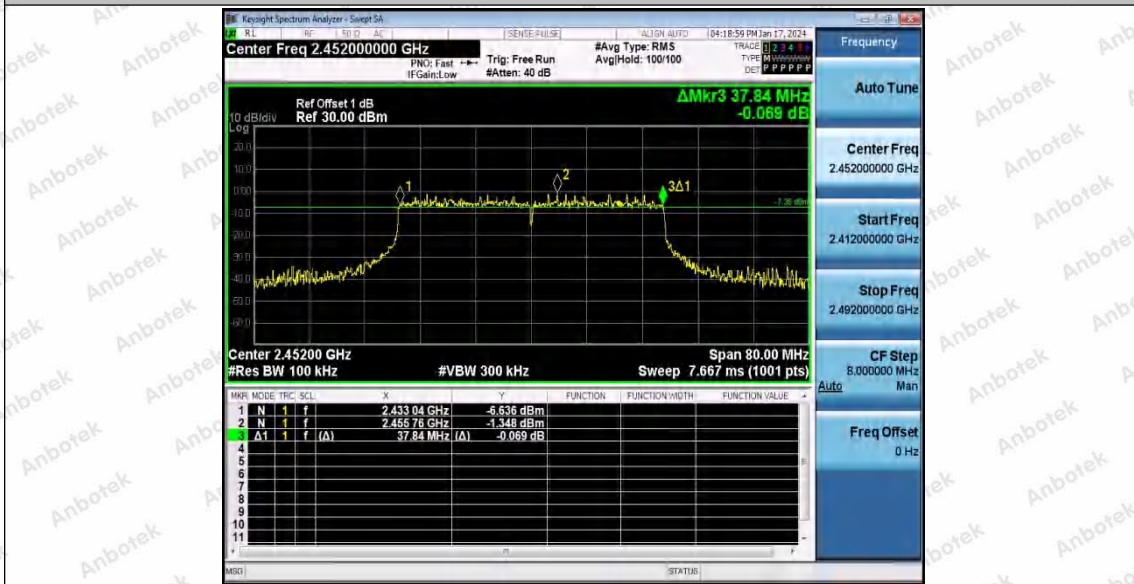

Shenzhen Anbotek Compliance Laboratory Limited

Address: 1/F., Building D, Sogood Science and Technology Park, Sanwei Community, Hangcheng Street, Bao'an District, Shenzhen, Guangdong, China.
Tel: (86) 0755-26066440 Fax: (86) 0755-26014772 Email: service@anbotek.com

Hotline
400-003-0500
www.anbotek.com.cn