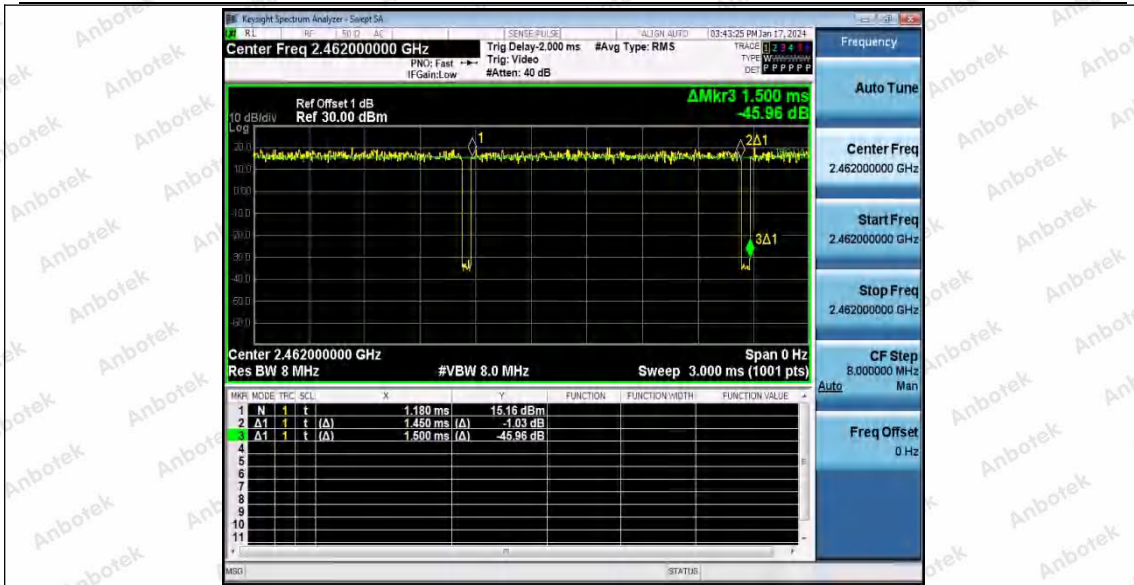

11AX40SISO_Ant1_2422