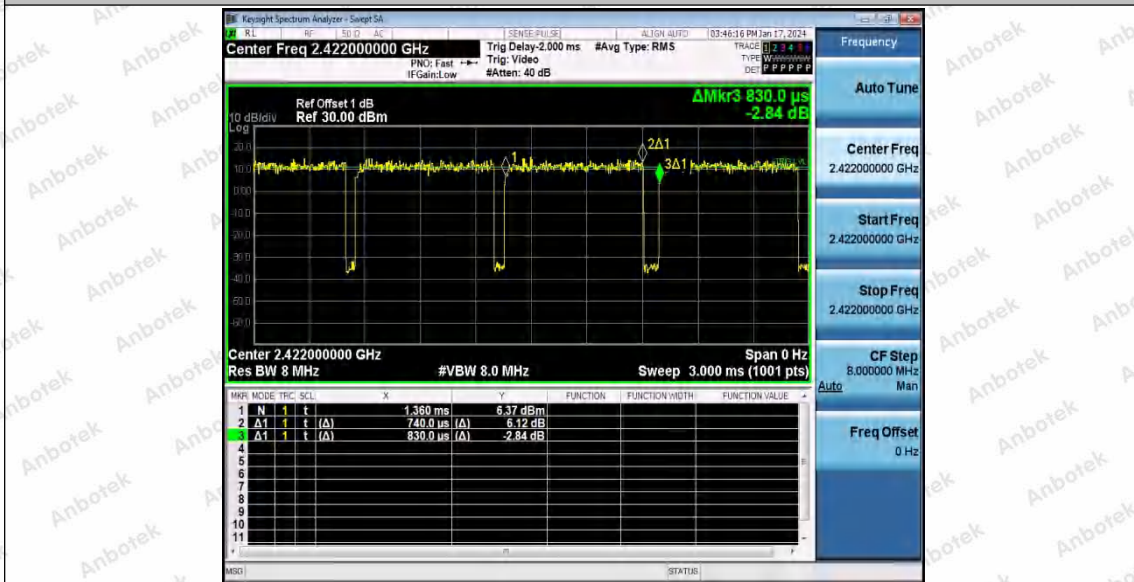

11AX40SISO_Ant1_2437

Shenzhen Anbotek Compliance Laboratory Limited

Address: 1/F., Building D, Sogood Science and Technology Park, Sanwei Community, Hangcheng Street, Bao'an District, Shenzhen, Guangdong, China.
Tel: (86) 0755-26066440 Fax: (86) 0755-26014772 Email: service@anbotek.com

Hotline
400-003-0500
www.anbotek.com.cn