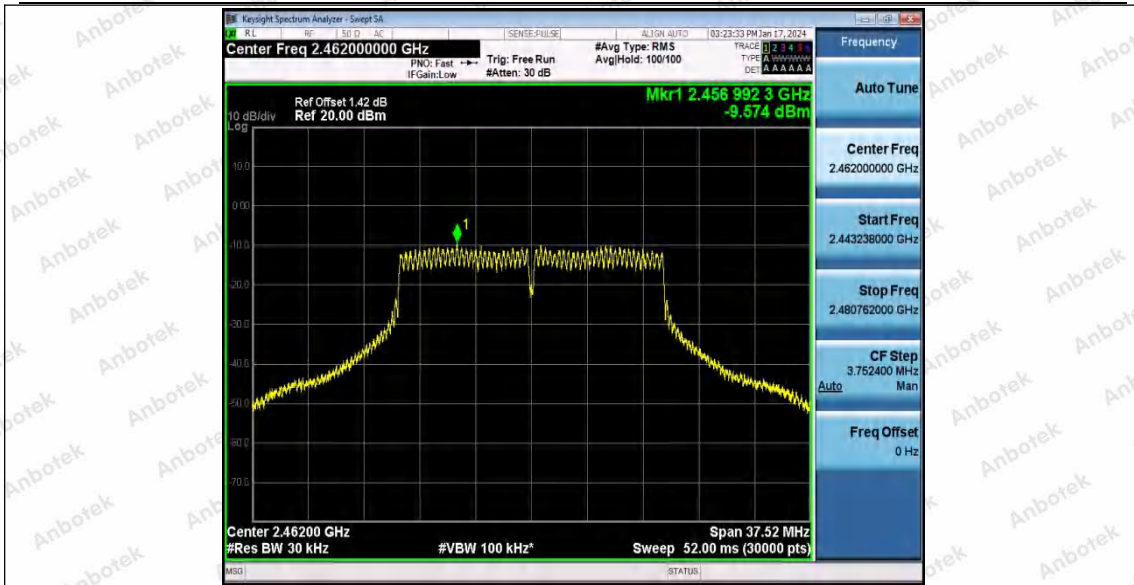

11N40SISO_Ant1_2422