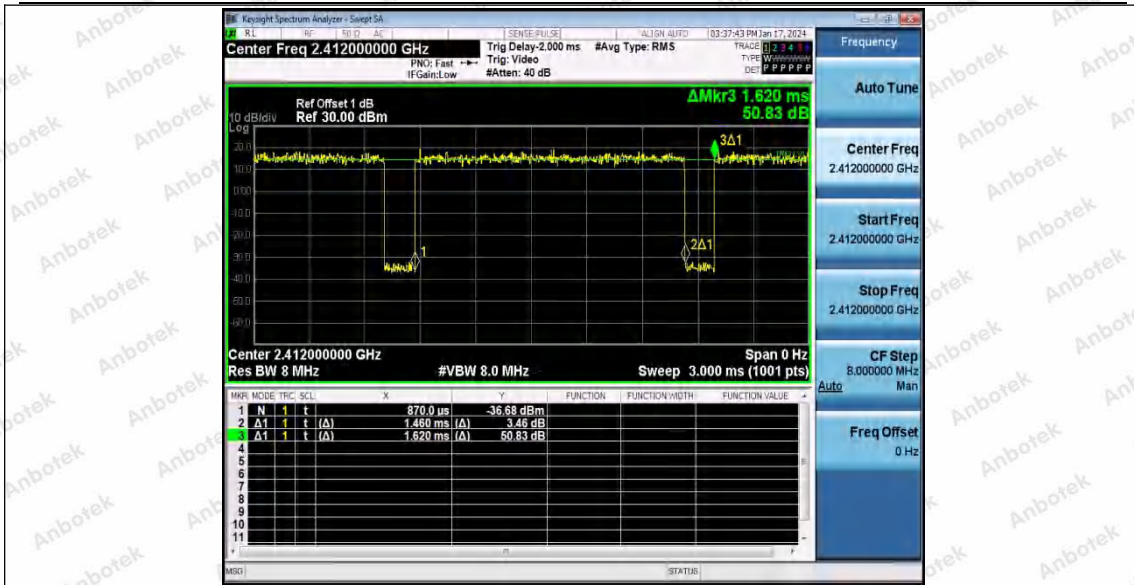

11AX20SISO_Ant1_2437