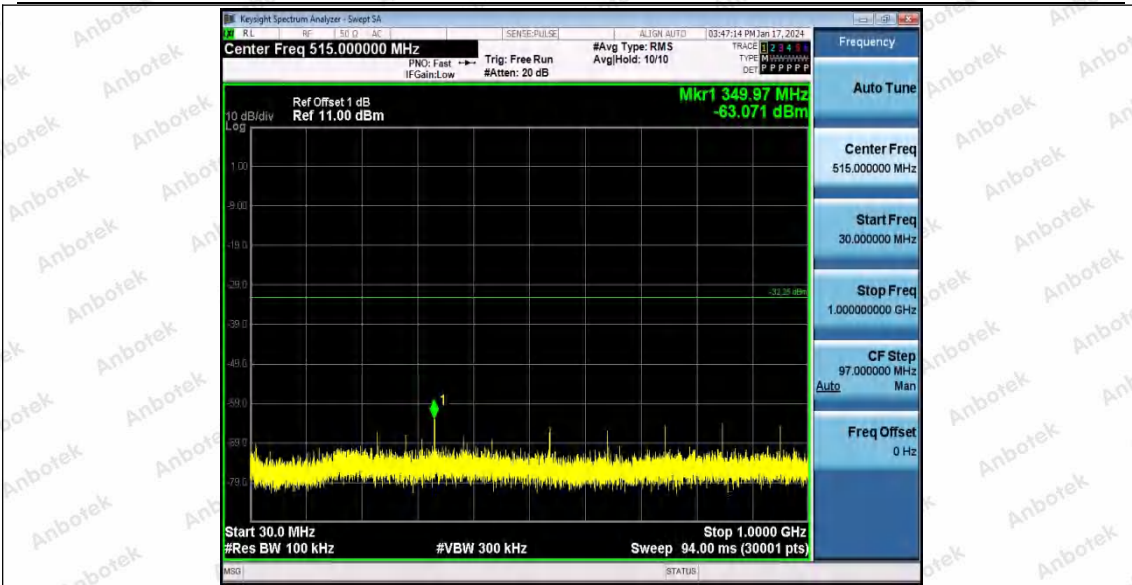

11AX40SISO_Ant1_2422_1000~26500