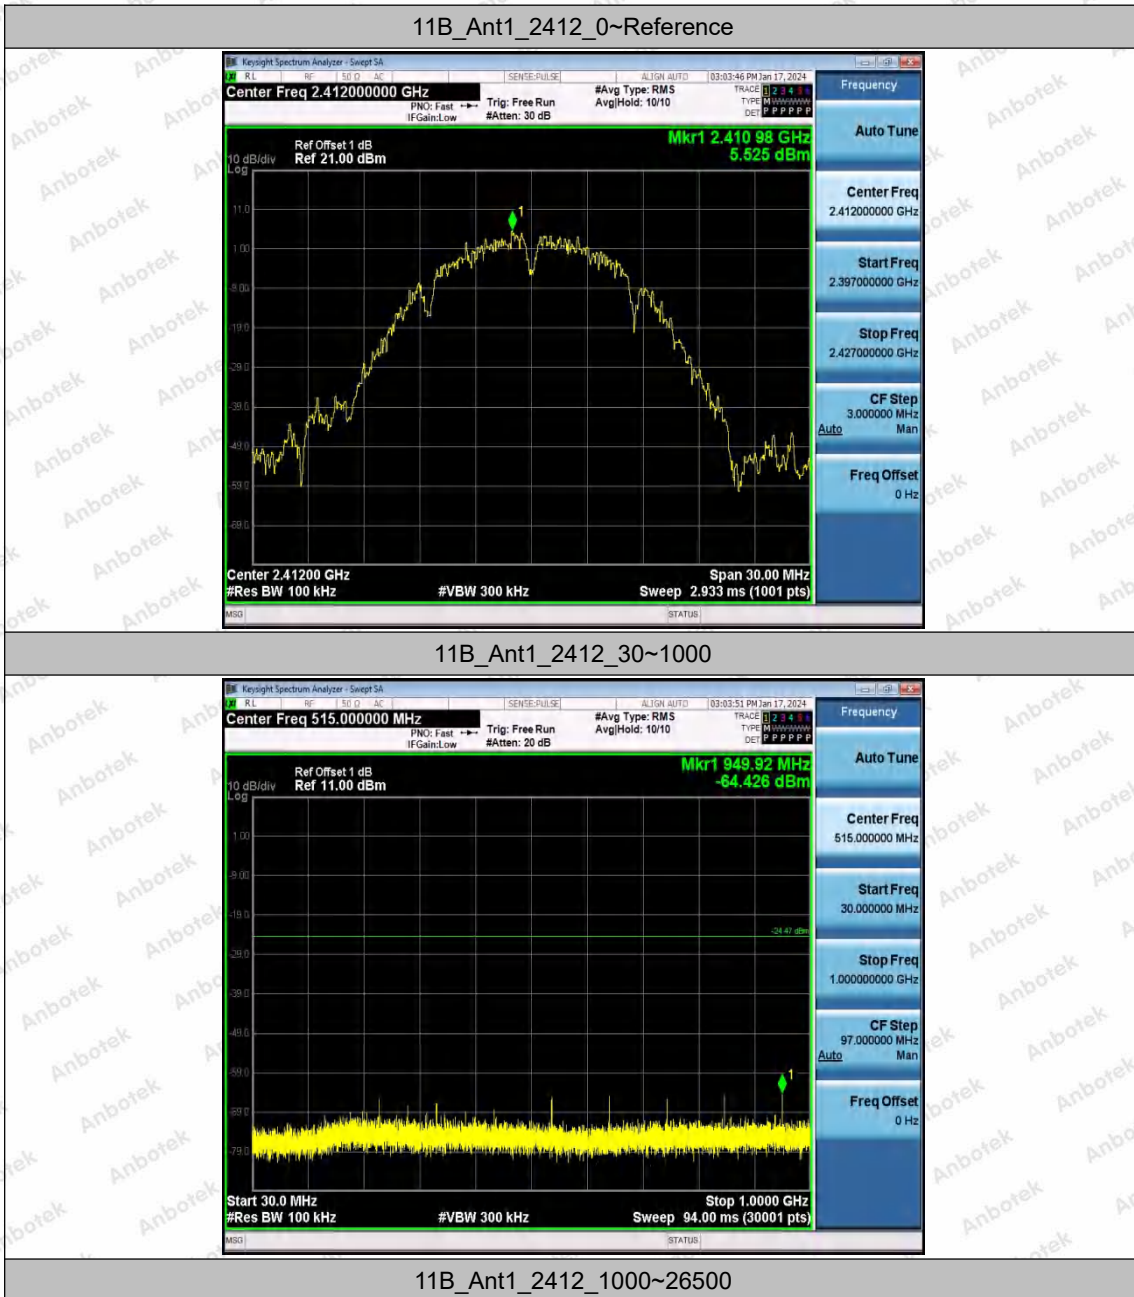

Test Graphs

Shenzhen Anbotek Compliance Laboratory Limited

Address: 1/F., Building D, Sogood Science and Technology Park, Sanwei Community, Hangcheng Street, Bao'an District, Shenzhen, Guangdong, China.
Tel: (86) 0755-26066440 Fax: (86) 0755-26014772 Email: service@anbotek.com

Hotline: 400-003-0500
www.anbotek.com.cn