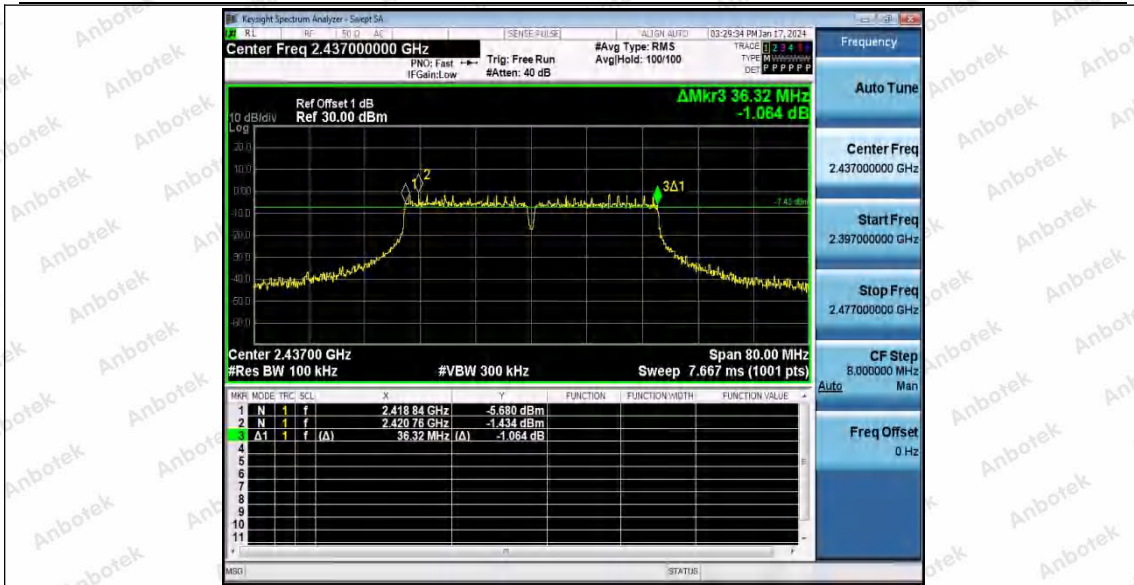

11N40SISO_Ant1_2452