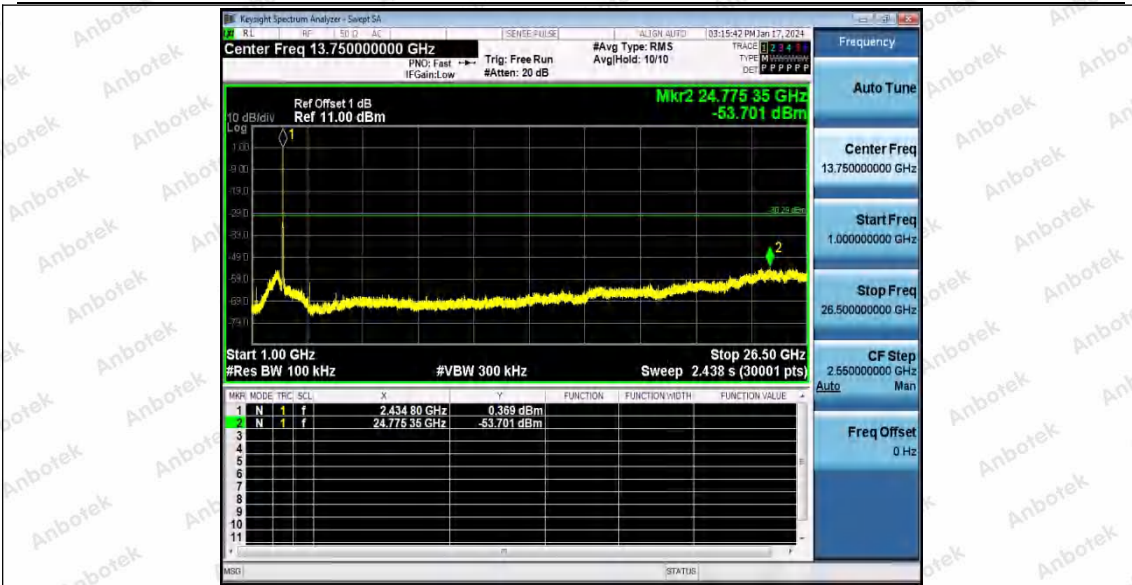

11G_Ant1_2462_0~Reference