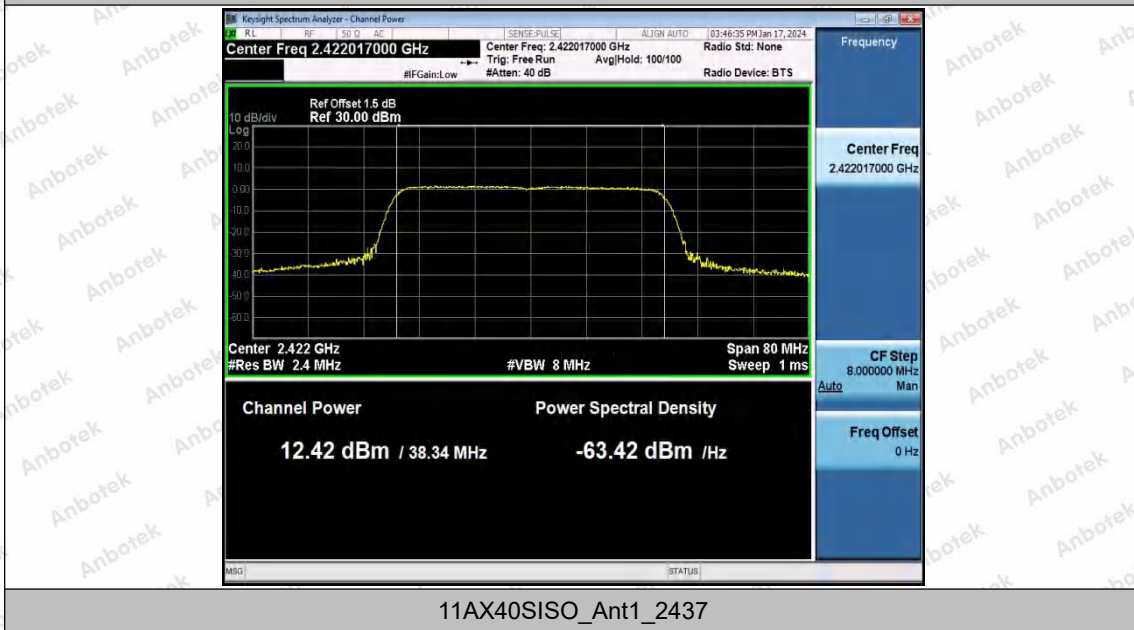

Shenzhen Anbotek Compliance Laboratory Limited

Address: 1/F., Building D, Sogood Science and Technology Park, Sanwei Community, Hangcheng Street, Bao'an District, Shenzhen, Guangdong, China.
Tel: (86) 0755-26066440 Fax: (86) 0755-26014772 Email: service@anbotek.com

Hotline: 400-003-0500
www.anbotek.com.cn