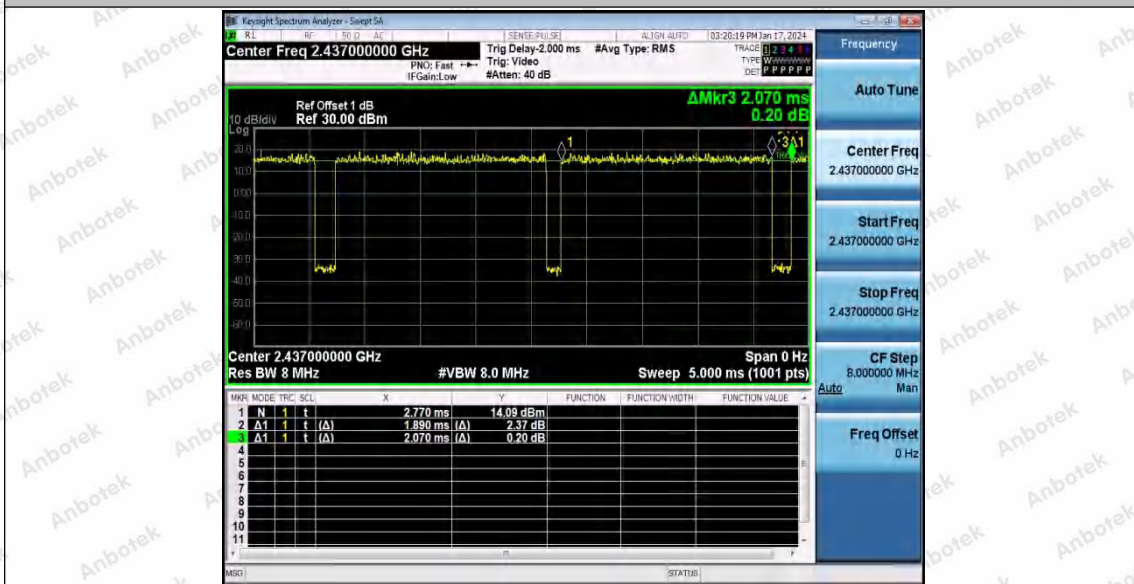

11N20SISO_Ant1_2462

Shenzhen Anbotek Compliance Laboratory Limited

Address: 1/F., Building D, Sogood Science and Technology Park, Sanwei Community, Hangcheng Street, Bao'an District, Shenzhen, Guangdong, China.
Tel: (86) 0755-26066440 Fax: (86) 0755-26014772 Email: service@anbotek.com

Hotline
400-003-0500
www.anbotek.com.cn