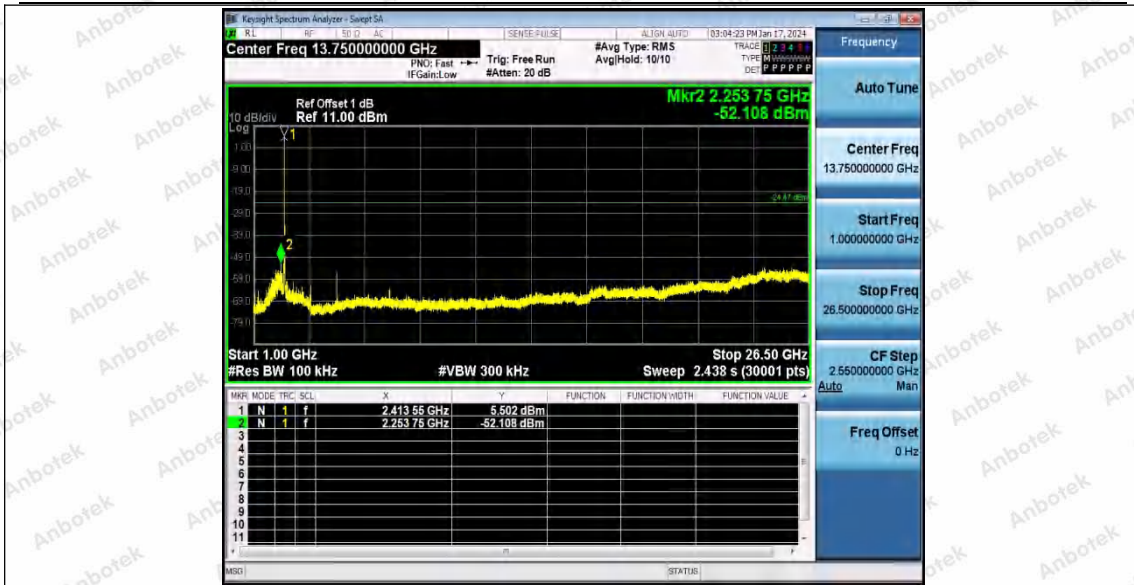

11B_Ant1_2437_0~Reference