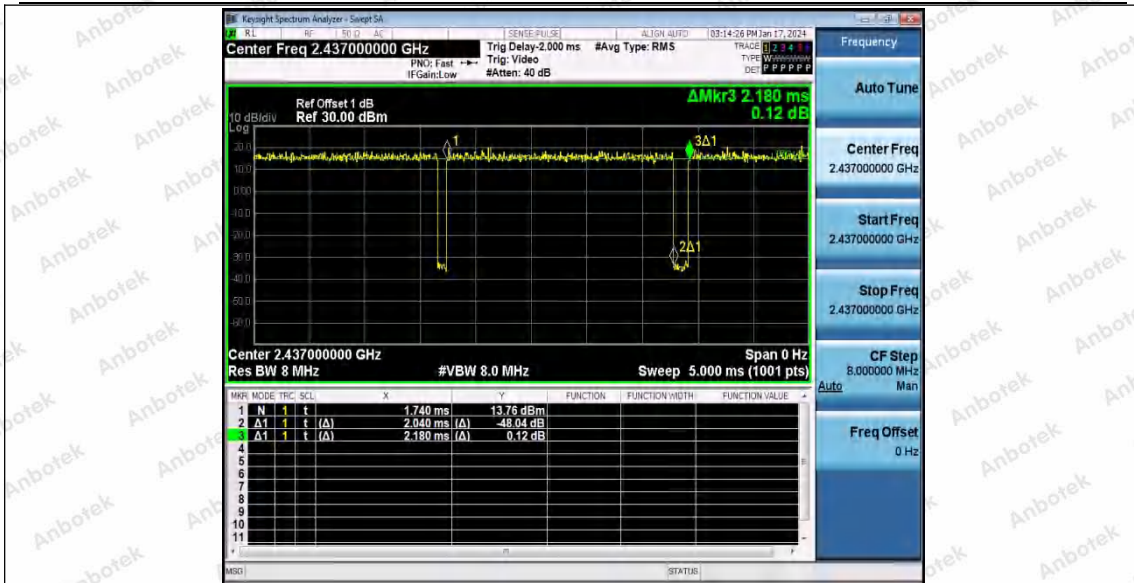

11G_Ant1_2462