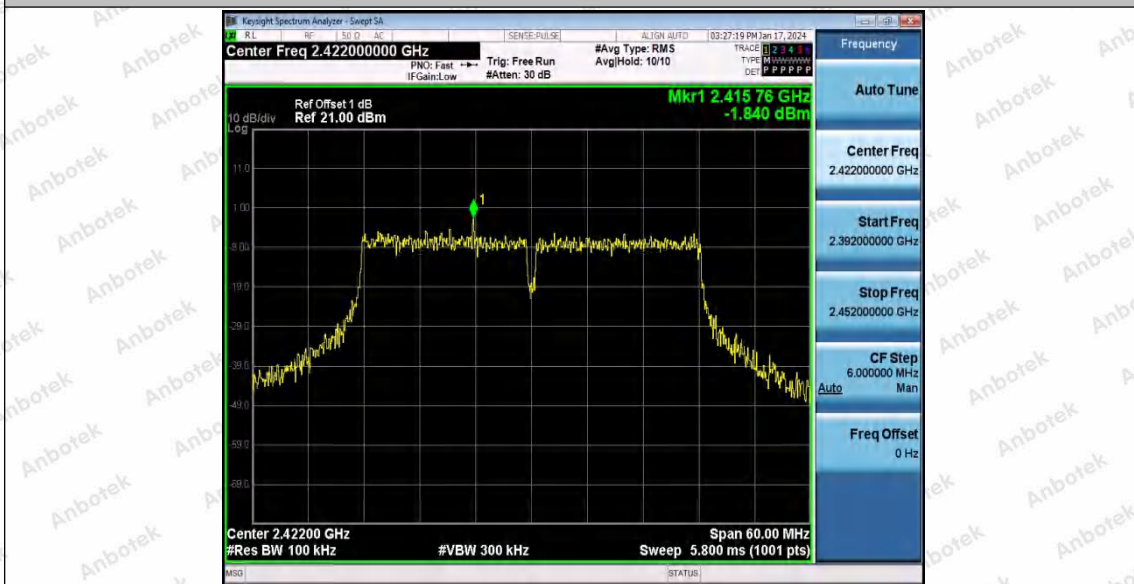

11N40SISO_Ant1_2422_30~1000

Shenzhen Anbotek Compliance Laboratory Limited

Address: 1/F., Building D, Sogood Science and Technology Park, Sanwei Community, Hangcheng Street, Bao'an District, Shenzhen, Guangdong, China.
Tel: (86) 0755-26066440 Fax: (86) 0755-26014772 Email: service@anbotek.com

Hotline
400-003-0500
www.anbotek.com.cn