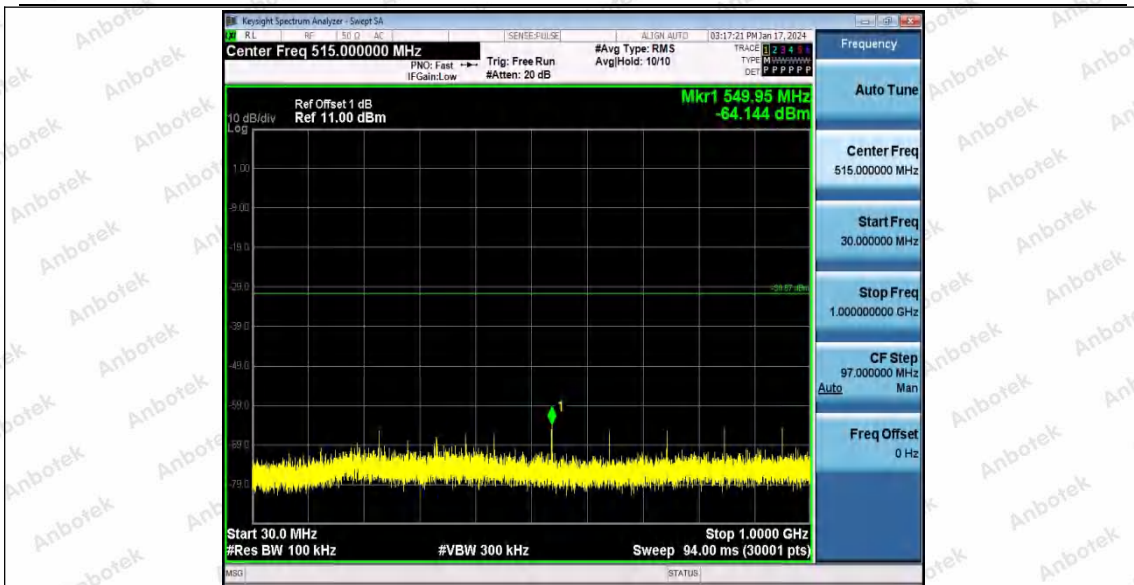

11G_Ant1_2462_1000~26500