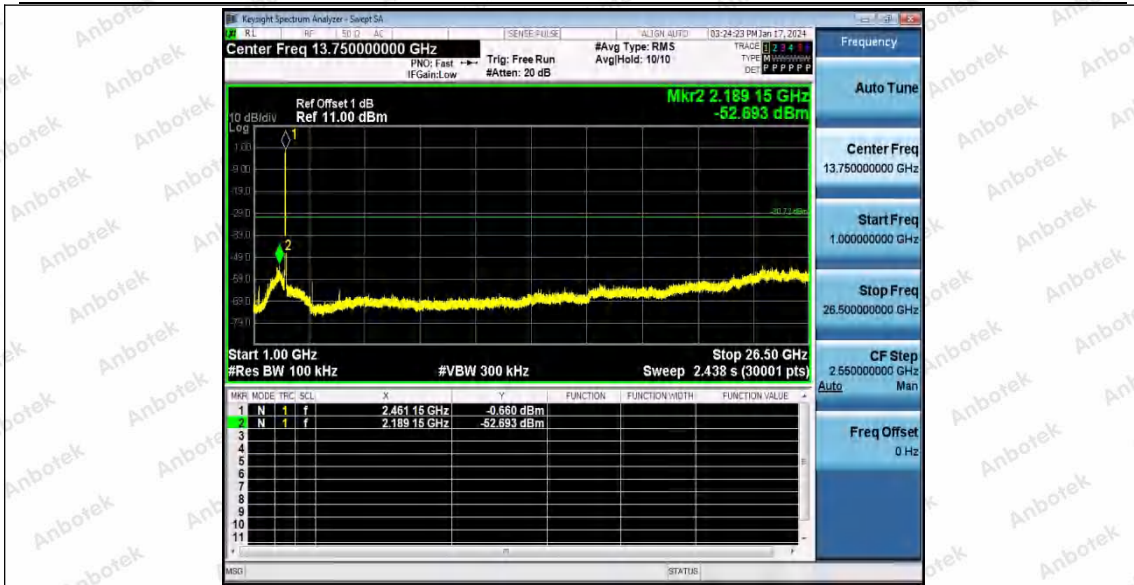

11N40SISO_Ant1_2422_0~Reference