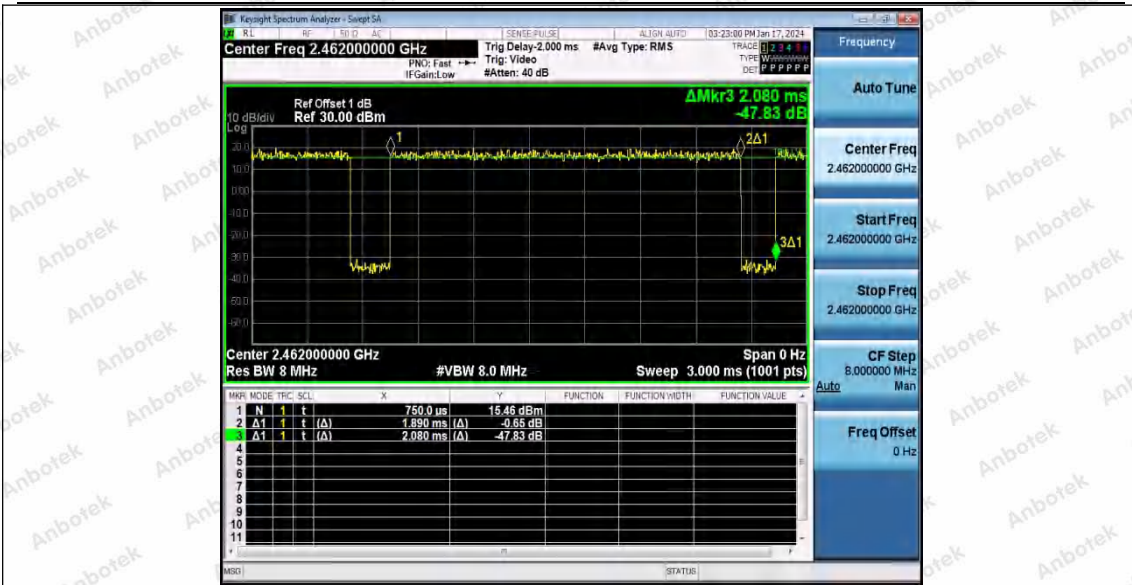

11N40SISO_Ant1_2422