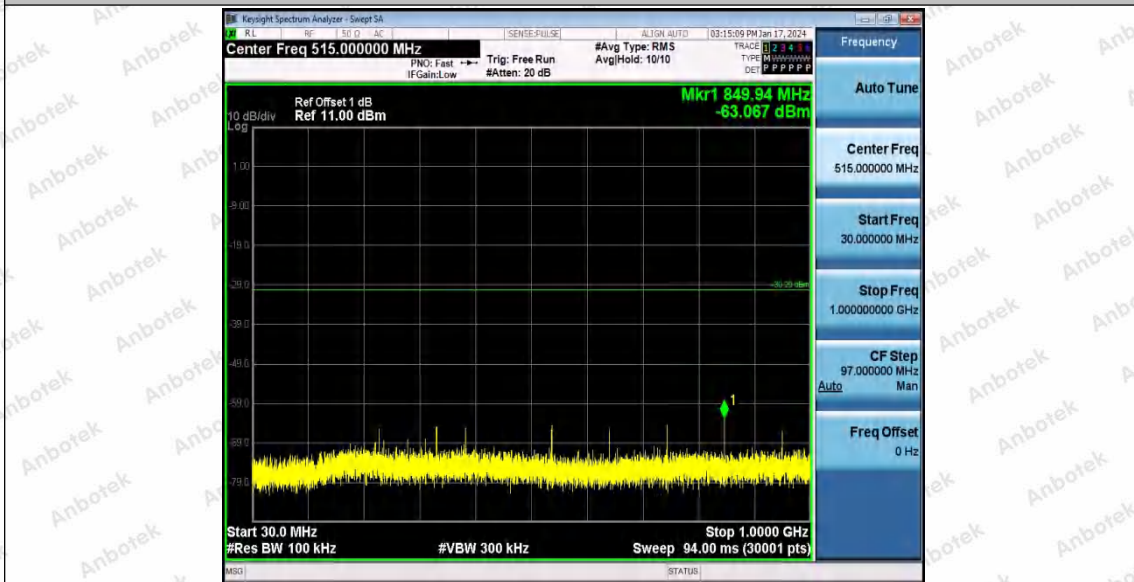

11G_Ant1_2437_1000~26500

Shenzhen Anbotek Compliance Laboratory Limited

Address: 1/F., Building D, Sogood Science and Technology Park, Sanwei Community, Hangcheng Street, Bao'an District, Shenzhen, Guangdong, China.
Tel: (86) 0755-26066440 Fax: (86) 0755-26014772 Email: service@anbotek.com

Hotline
400-003-0500
www.anbotek.com.cn