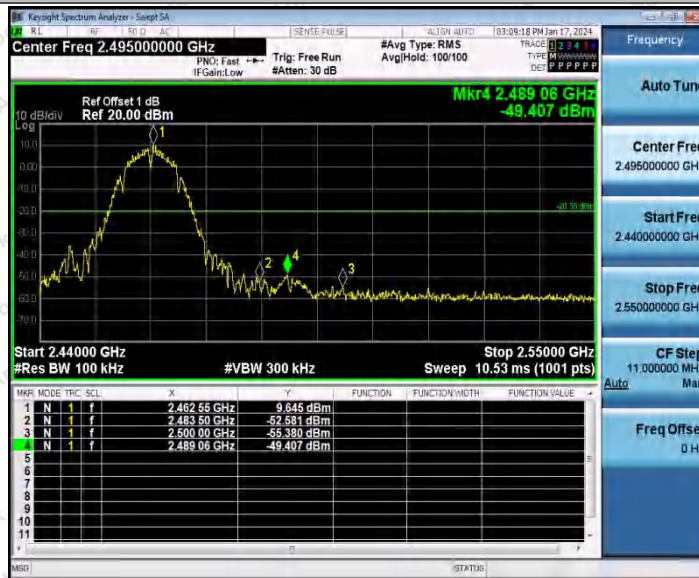

11G_Ant1_Low_2412

Shenzhen Anbotek Compliance Laboratory Limited

Address: 1/F., Building D, Sogood Science and Technology Park, Sanwei Community, Hangcheng Street, Bao'an District, Shenzhen, Guangdong, China.
Tel: (86) 0755-26066440 Fax: (86) 0755-26014772 Email: service@anbotek.com

Hotline
400-003-0500
www.anbotek.com.cn