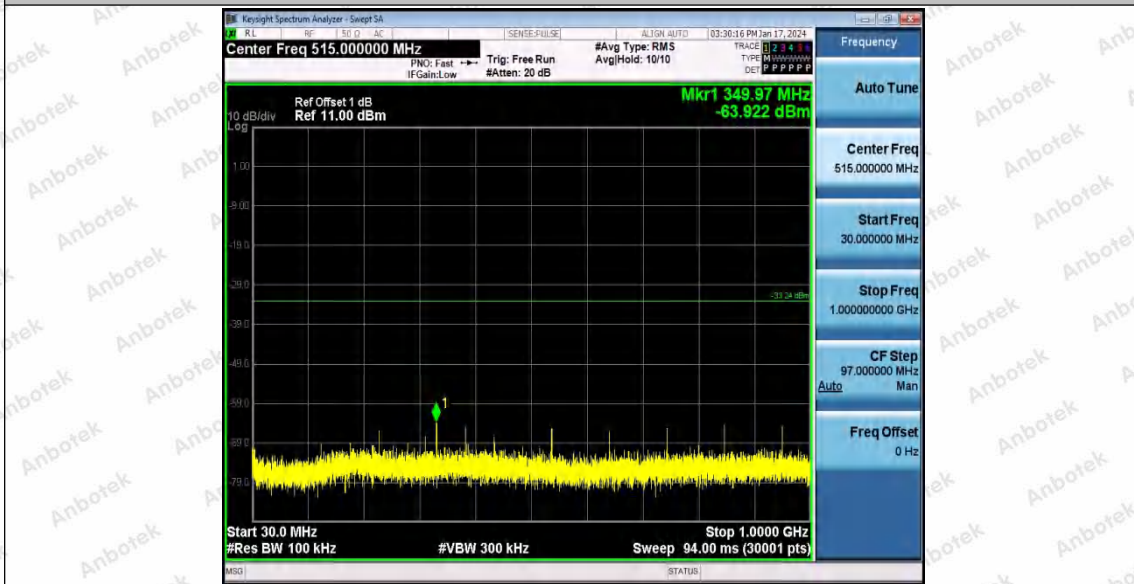

11N40SISO_Ant1_2437_1000~26500

Shenzhen Anbotek Compliance Laboratory Limited

Address: 1/F., Building D, Sogood Science and Technology Park, Sanwei Community, Hangcheng Street, Bao'an District, Shenzhen, Guangdong, China.
Tel: (86) 0755-26066440 Fax: (86) 0755-26014772 Email: service@anbotek.com

Hotline
400-003-0500
www.anbotek.com.cn