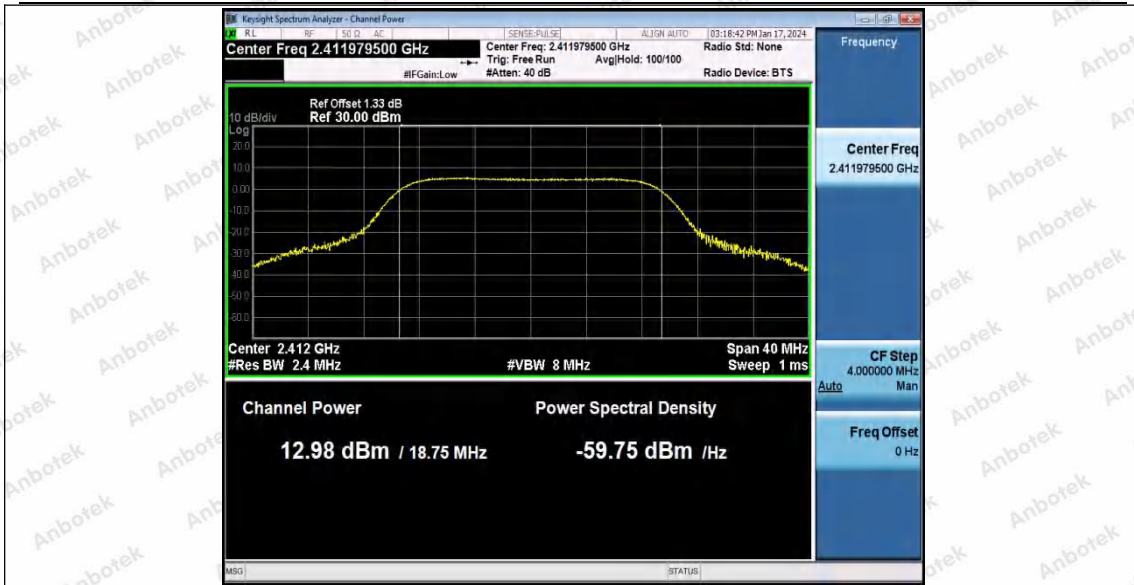

11N20SISO_Ant1_2437