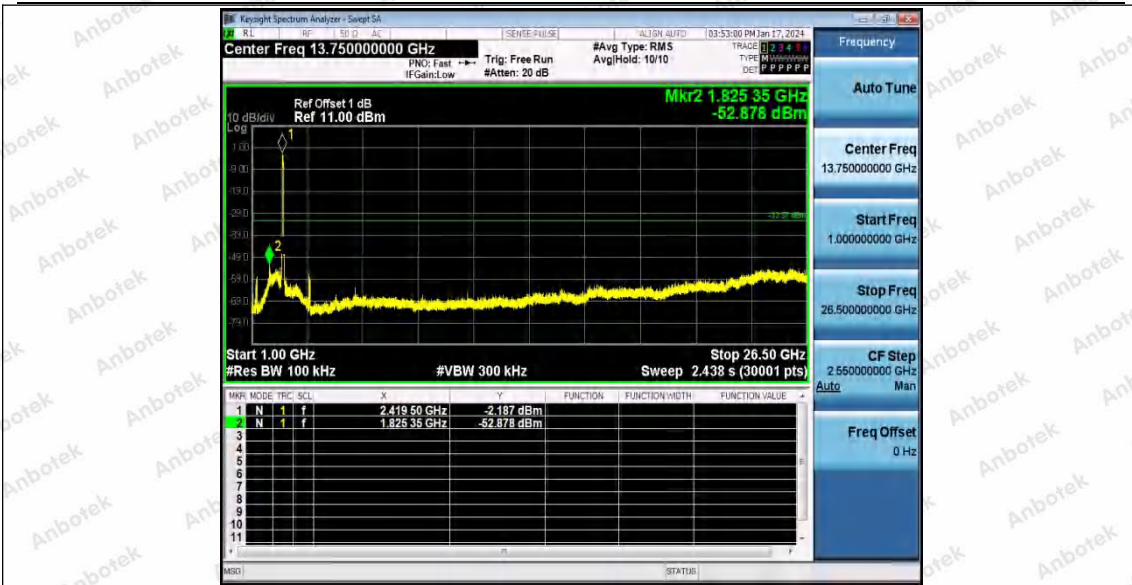

11AX40SISO_Ant1_2452_0~Reference