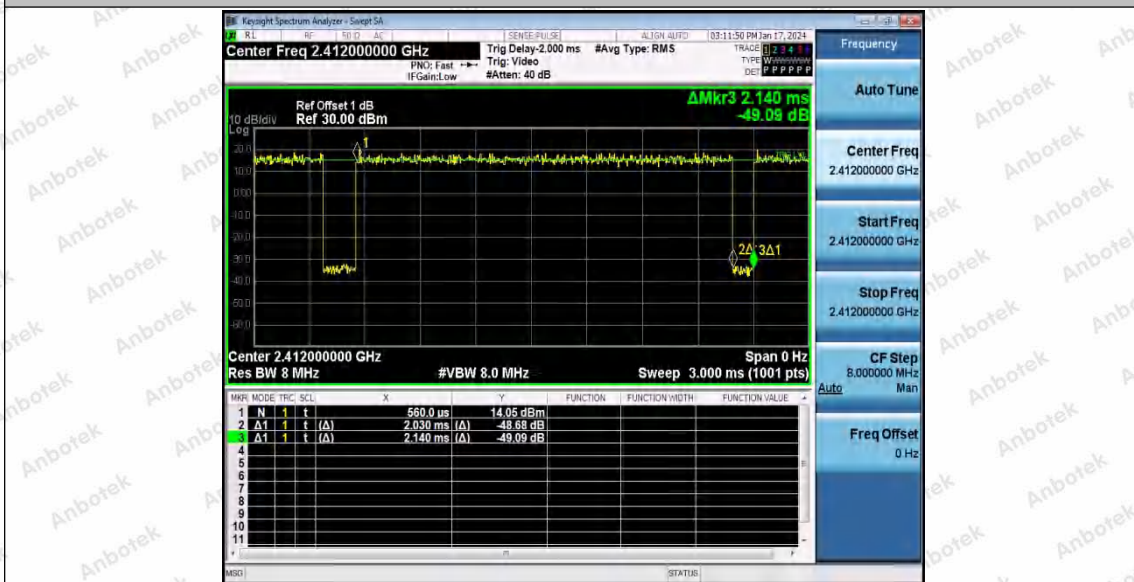

11G_Ant1_2437

Shenzhen Anbotek Compliance Laboratory Limited

Address: 1/F., Building D, Sogood Science and Technology Park, Sanwei Community, Hangcheng Street, Bao'an District, Shenzhen, Guangdong, China.
Tel: (86) 0755-26066440 Fax: (86) 0755-26014772 Email: service@anbotek.com

Hotline 400-003-0500
www.anbotek.com.cn