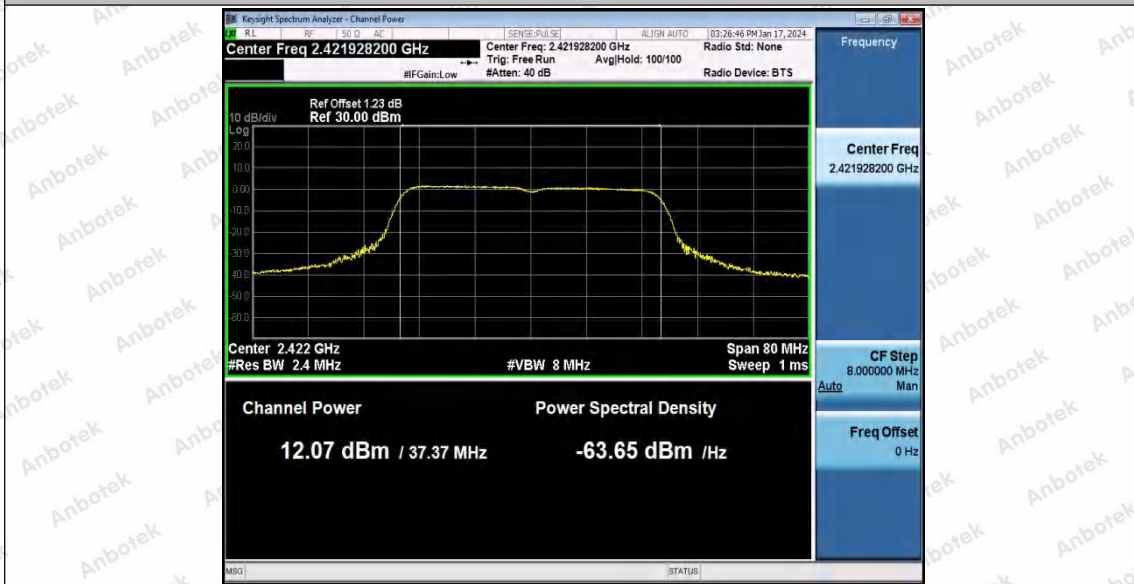

11N40SISO_Ant1_2437

Shenzhen Anbotek Compliance Laboratory Limited

Address: 1/F., Building D, Sogood Science and Technology Park, Sanwei Community, Hangcheng Street, Bao'an District, Shenzhen, Guangdong, China.
Tel: (86) 0755-26066440 Fax: (86) 0755-26014772 Email: service@anbotek.com

Hotline
400-003-0500
www.anbotek.com.cn