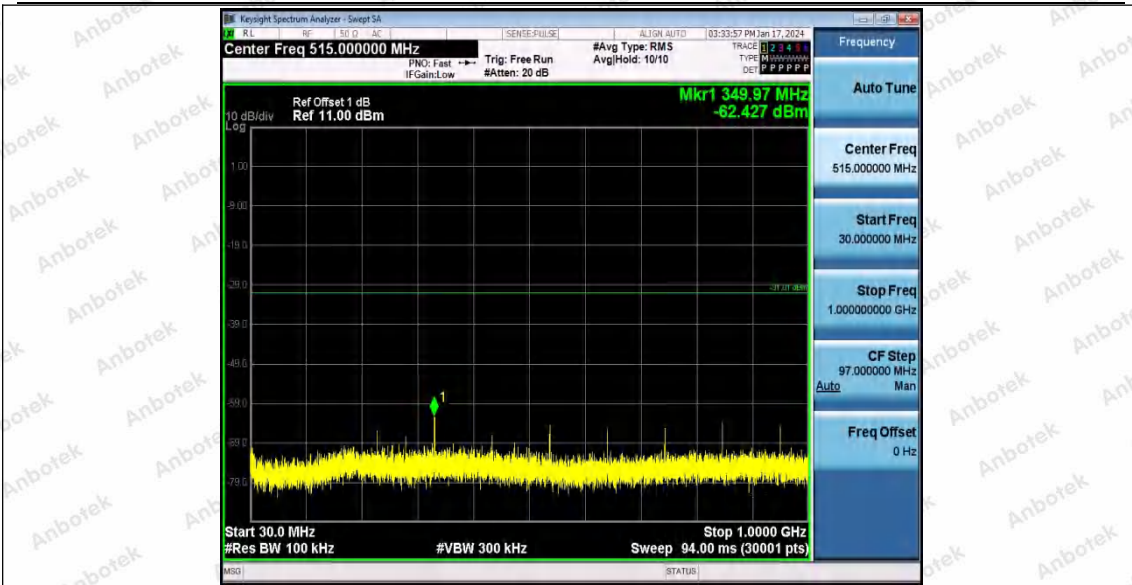

11N40SISO_Ant1_2452_1000~26500