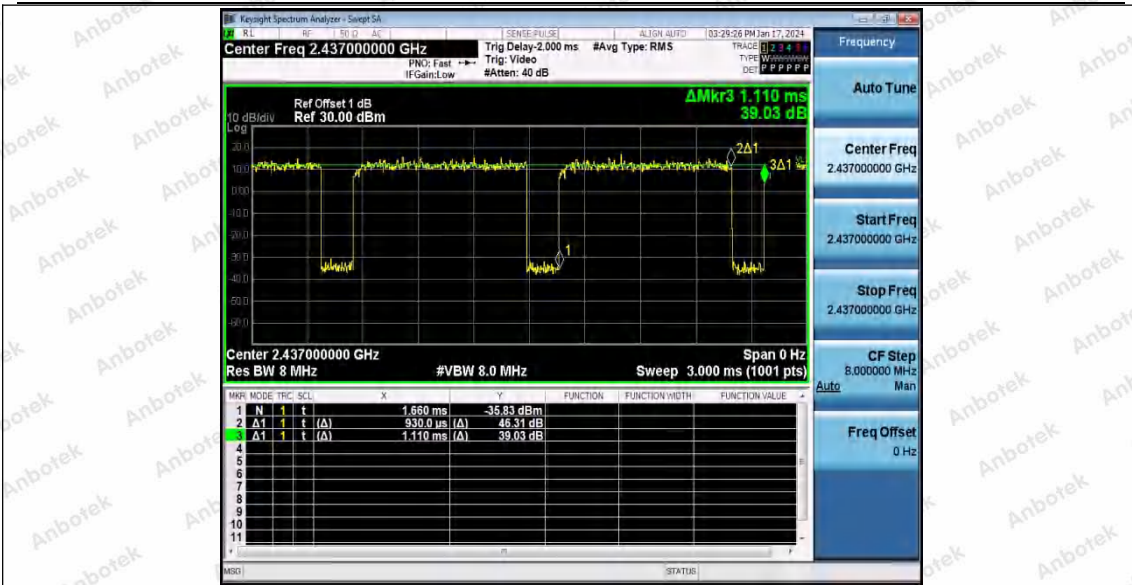

11N40SISO_Ant1_2452