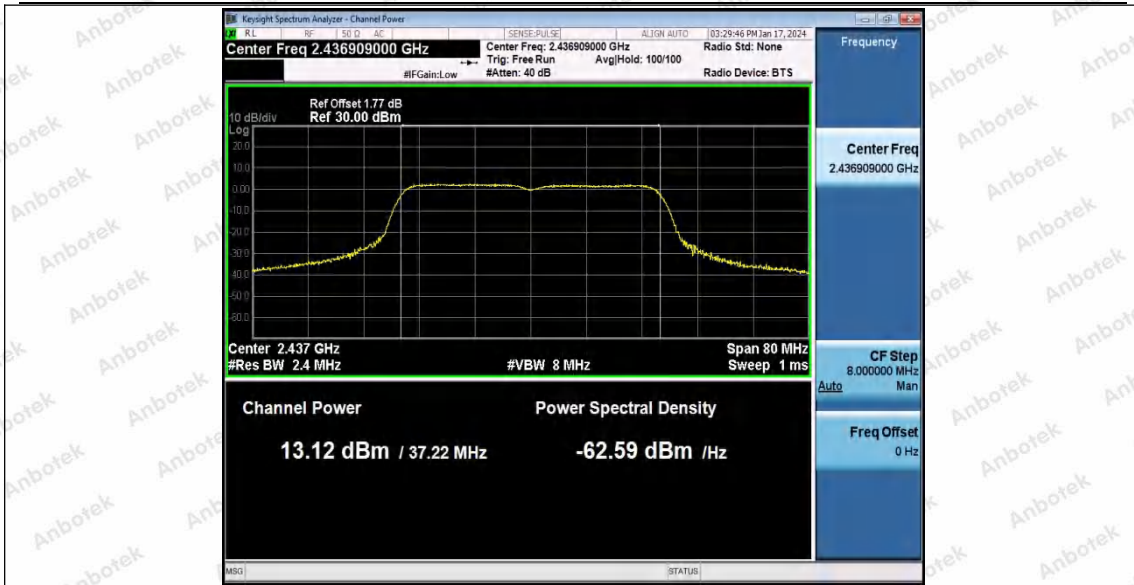

11N40SISO_Ant1_2452