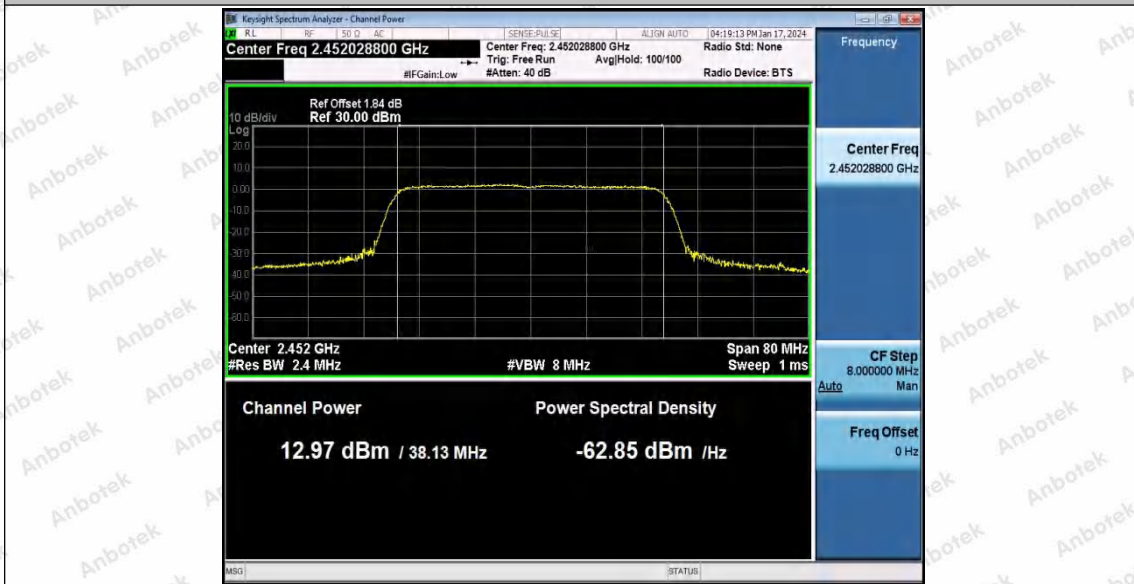

Shenzhen Anbotek Compliance Laboratory Limited

Address: 1/F., Building D, Sogood Science and Technology Park, Sanwei Community, Hangcheng Street, Bao'an District, Shenzhen, Guangdong, China.
Tel: (86) 0755-26066440 Fax: (86) 0755-26014772 Email: service@anbotek.com

Hotline
400-003-0500
www.anbotek.com.cn