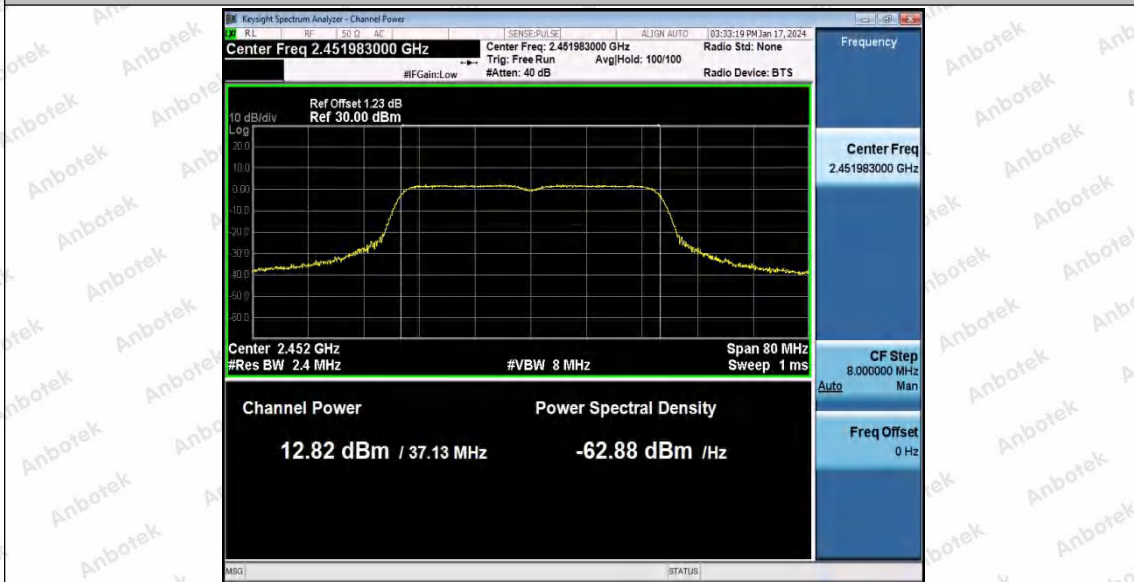

11AX20SISO_Ant1_2412

Shenzhen Anbotek Compliance Laboratory Limited

Address: 1/F., Building D, Sogood Science and Technology Park, Sanwei Community, Hangcheng Street, Bao'an District, Shenzhen, Guangdong, China.
Tel: (86) 0755-26066440 Fax: (86) 0755-26014772 Email: service@anbotek.com

Hotline
400-003-0500
www.anbotek.com.cn