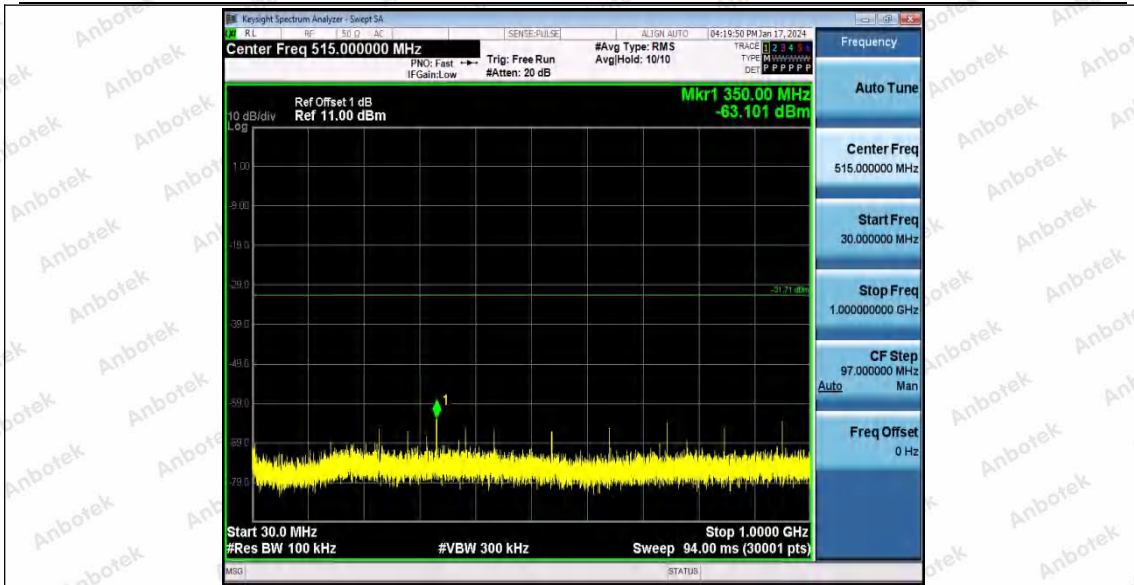

11AX40SISO_Ant1_2452_1000~26500