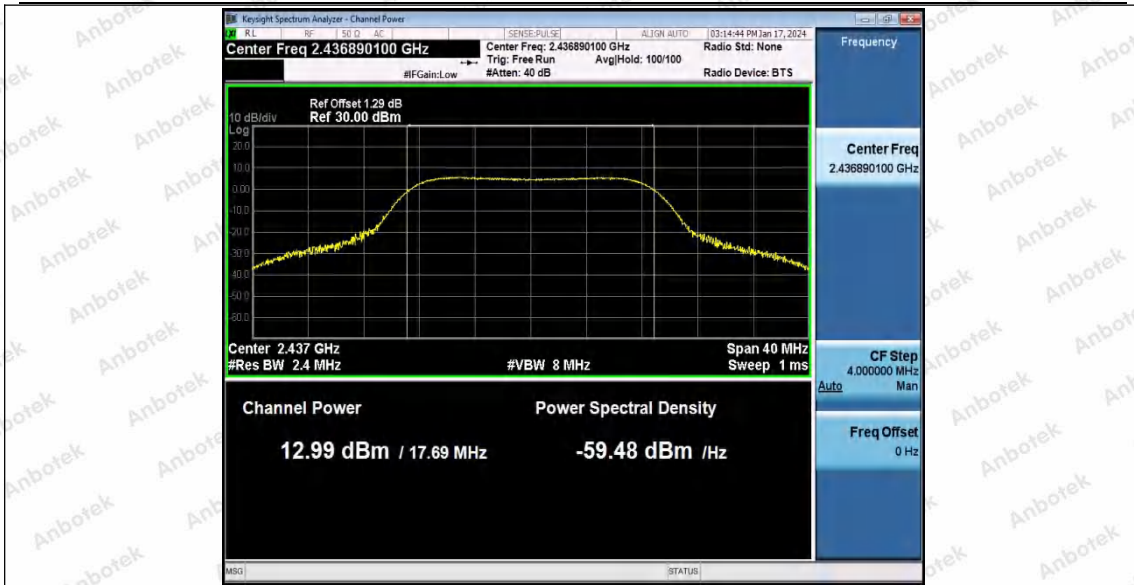

11G_Ant1_2462