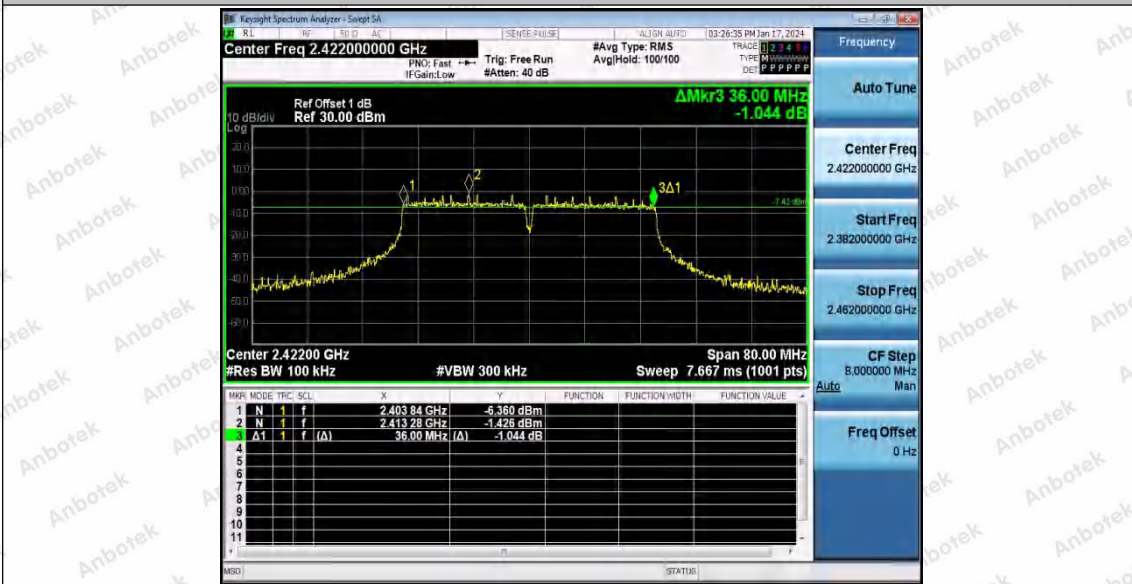

11N40SISO_Ant1_2437

Shenzhen Anbotek Compliance Laboratory Limited

Address: 1/F., Building D, Sogood Science and Technology Park, Sanwei Community, Hangcheng Street, Bao'an District, Shenzhen, Guangdong, China.
Tel: (86) 0755-26066440 Fax: (86) 0755-26014772 Email: service@anbotek.com

Hotline 400-003-0500
www.anbotek.com.cn