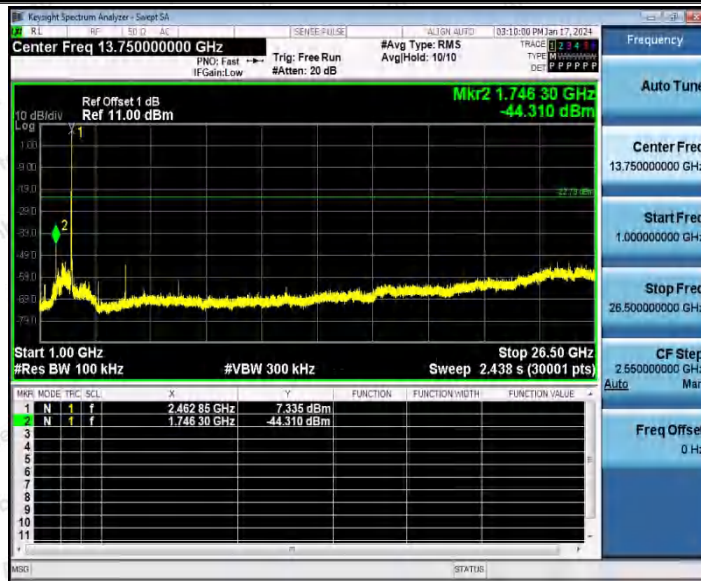

11G_Ant1_2412_0~Reference