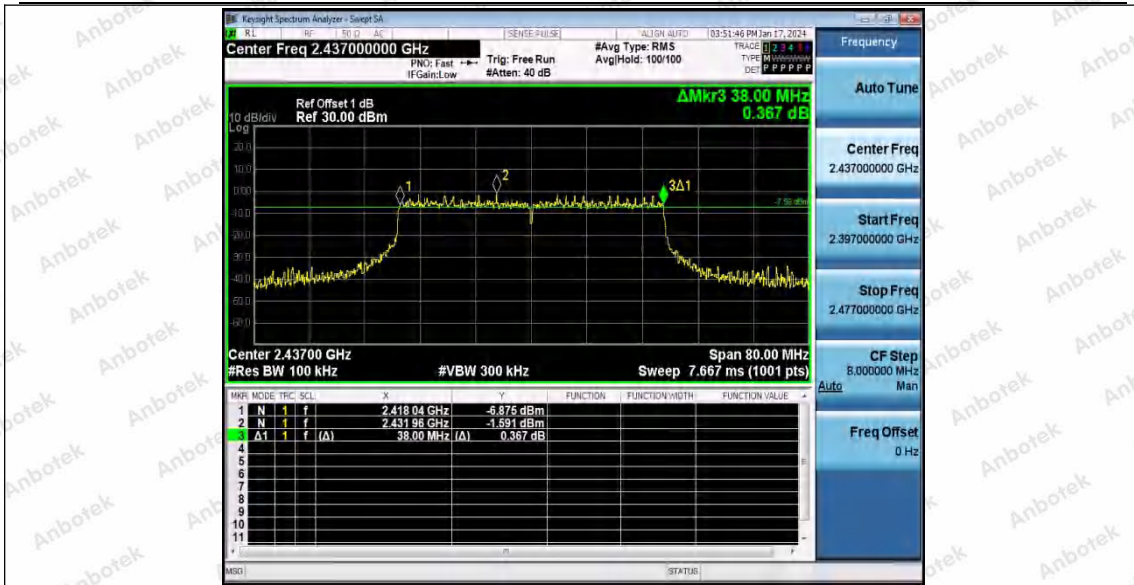

11AX40SISO_Ant1_2452