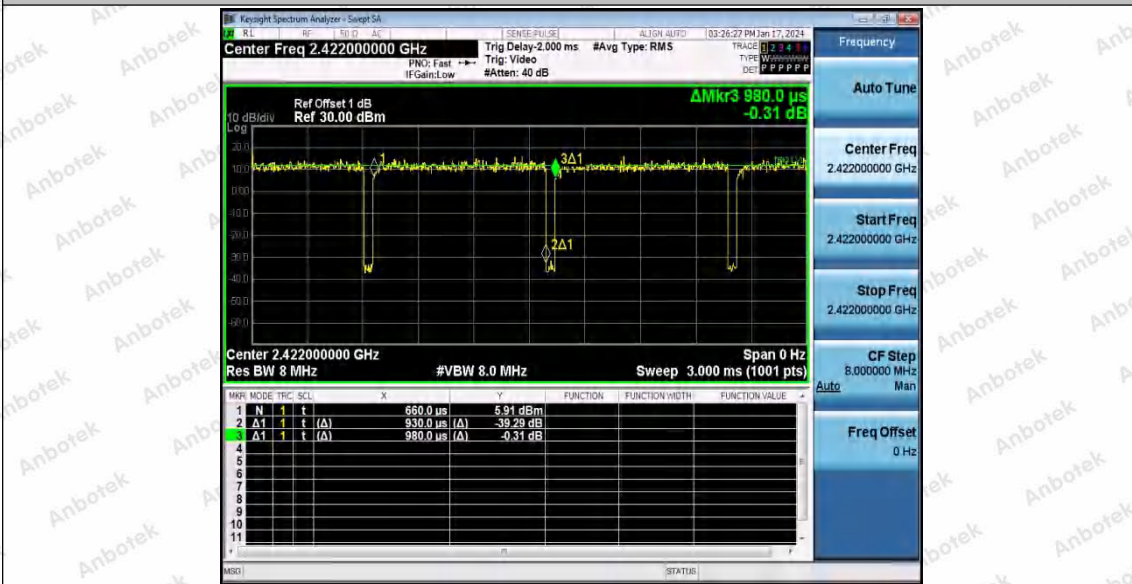

11N40SISO_Ant1_2437

Shenzhen Anbotek Compliance Laboratory Limited

Address: 1/F., Building D, Sogood Science and Technology Park, Sanwei Community, Hangcheng Street, Bao'an District, Shenzhen, Guangdong, China.
Tel: (86) 0755-26066440 Fax: (86) 0755-26014772 Email: service@anbotek.com

Hotline 400-003-0500
www.anbotek.com.cn