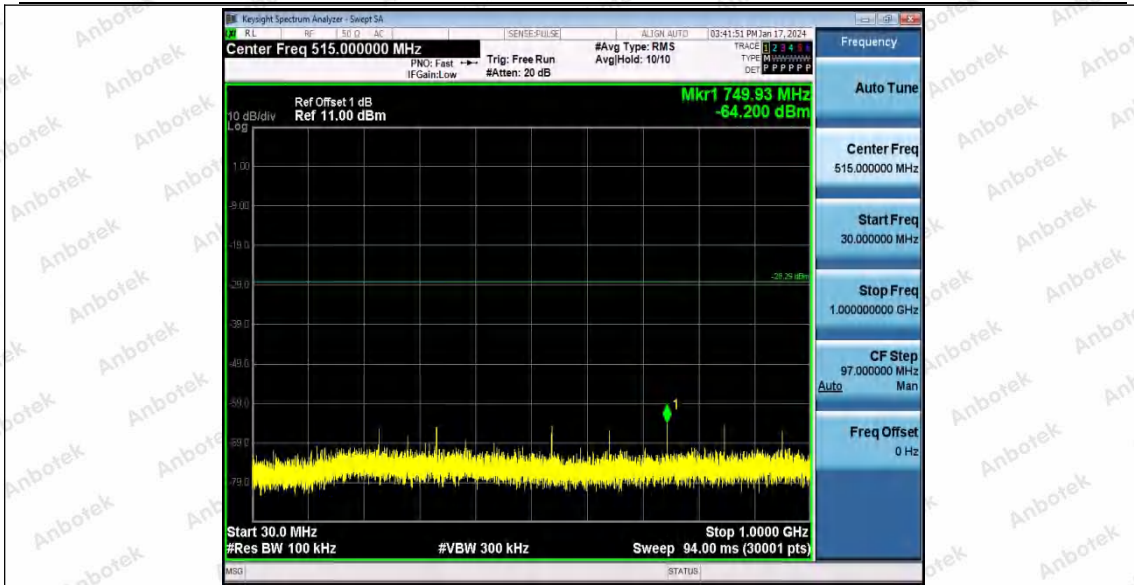

11AX20SISO_Ant1_2437_1000~26500