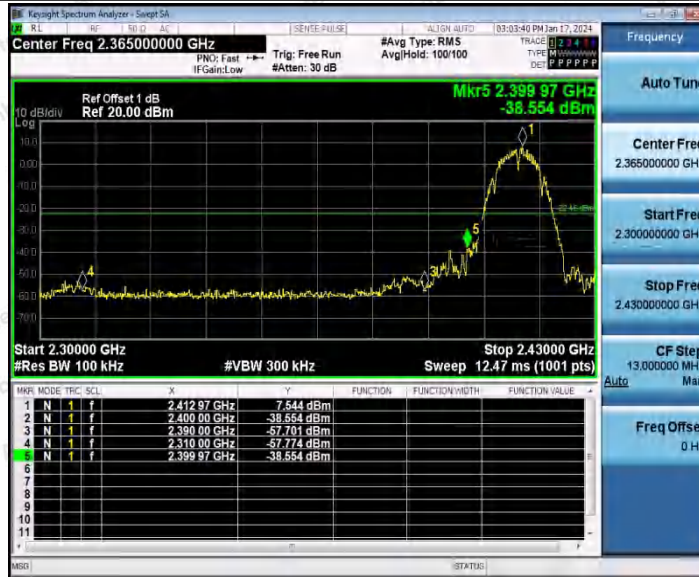

Test Graphs

11B_Ant1_Low_2412

11B_Ant1_High_2462