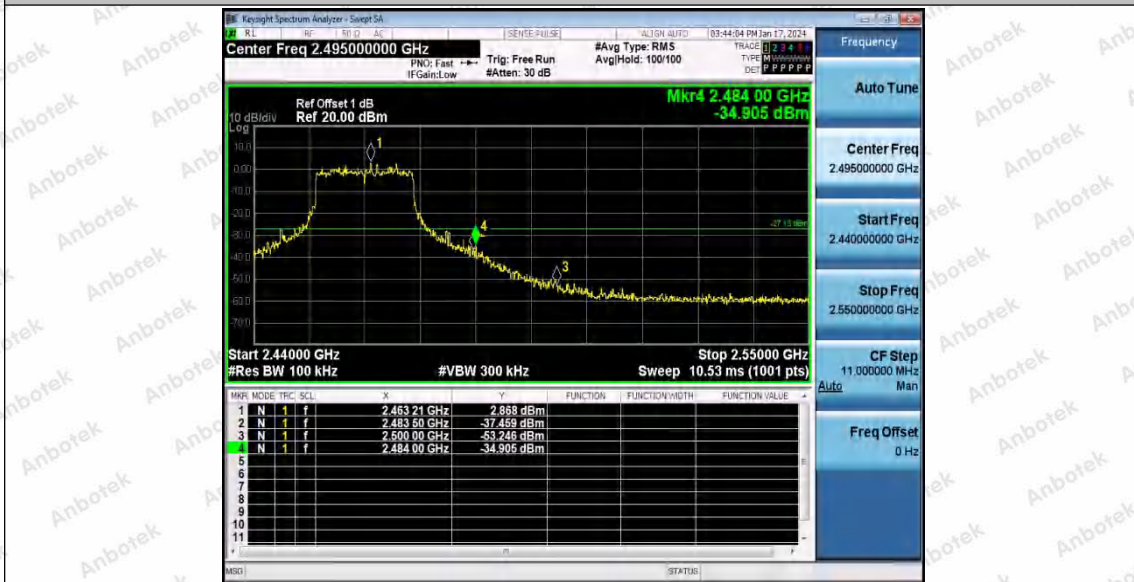

11AX40SISO_Ant1_Low_2422

Shenzhen Anbotek Compliance Laboratory Limited

Address: 1/F., Building D, Sogood Science and Technology Park, Sanwei Community, Hangcheng Street, Bao'an District, Shenzhen, Guangdong, China.
Tel: (86) 0755-26066440 Fax: (86) 0755-26014772 Email: service@anbotek.com

Hotline 400-003-0500
www.anbotek.com.cn