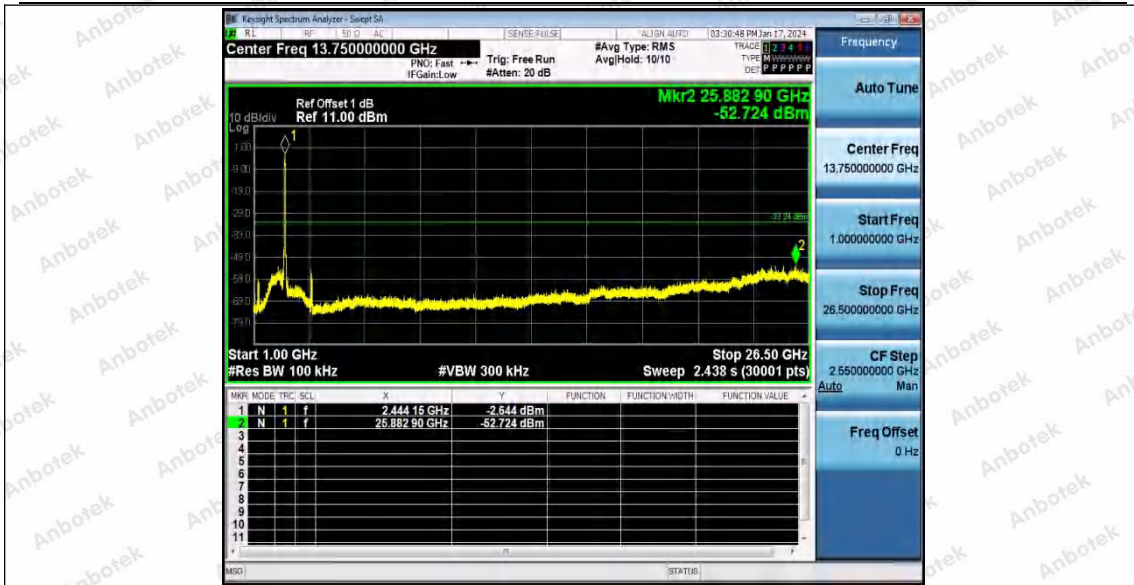

11N40SISO_Ant1_2452_0~Reference