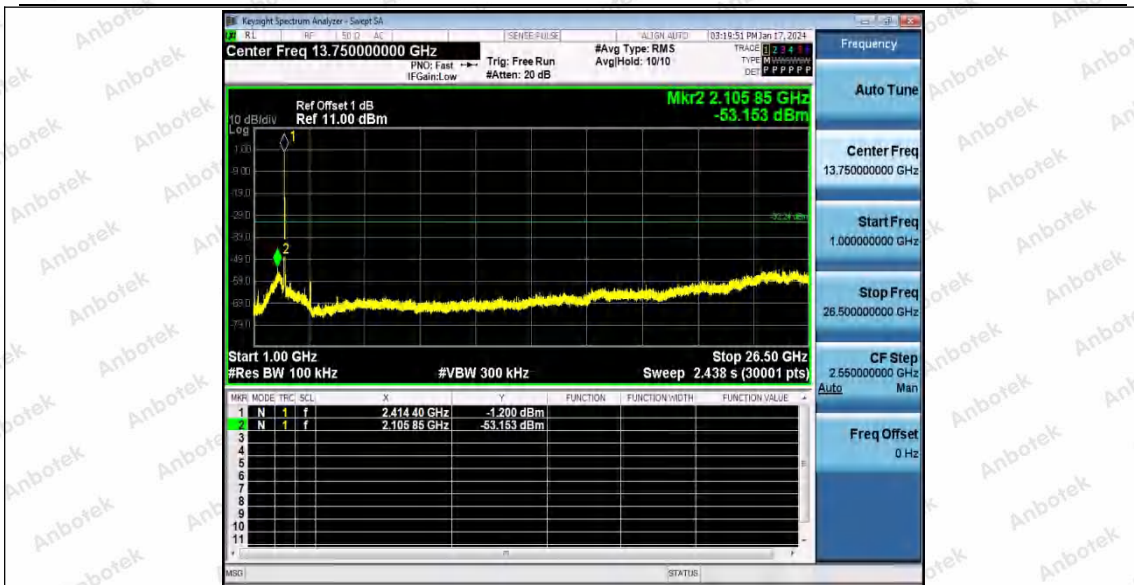

11N20SISO_Ant1_2437_0~Reference