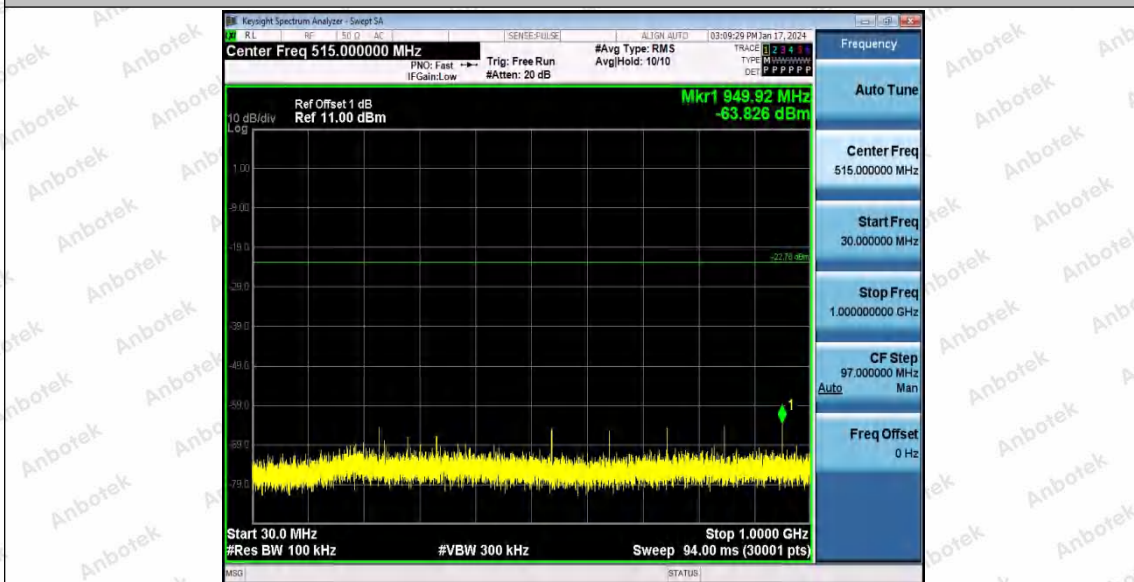

11B_Ant1_2462_1000~26500

Shenzhen Anbotek Compliance Laboratory Limited

Address: 1/F., Building D, Sogood Science and Technology Park, Sanwei Community, Hangcheng Street, Bao'an District, Shenzhen, Guangdong, China.
Tel: (86) 0755-26066440 Fax: (86) 0755-26014772 Email: service@anbotek.com

Hotline
400-003-0500
www.anbotek.com.cn