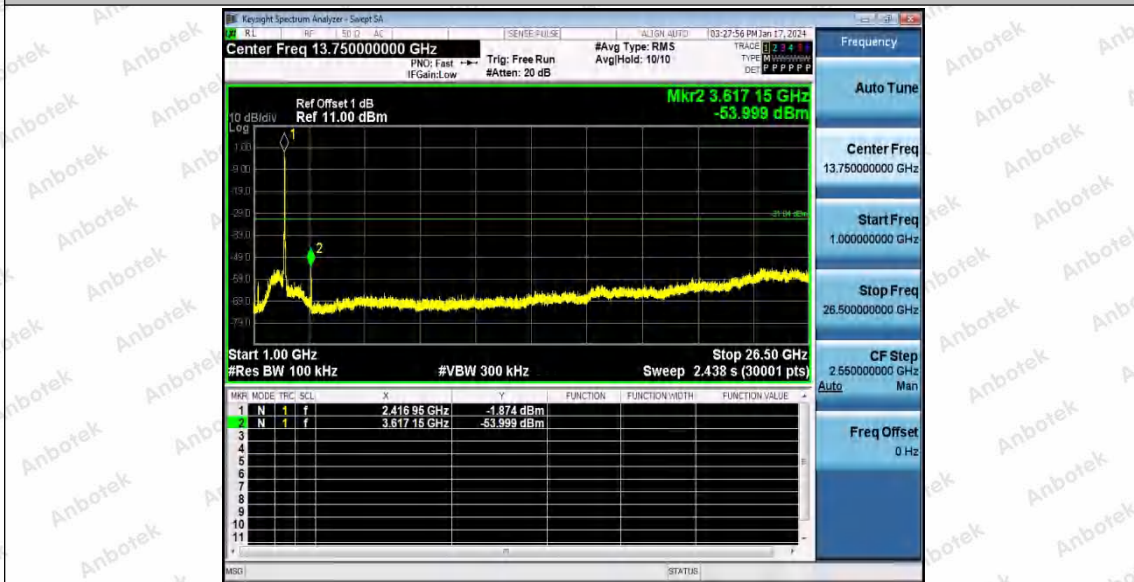

11N40SISO_Ant1_2437_0~Reference

Shenzhen Anbotek Compliance Laboratory Limited

Address: 1/F., Building D, Sogood Science and Technology Park, Sanwei Community, Hangcheng Street, Bao'an District, Shenzhen, Guangdong, China.
Tel: (86) 0755-26066440 Fax: (86) 0755-26014772 Email: service@anbotek.com

Hotline
400-003-0500
www.anbotek.com.cn