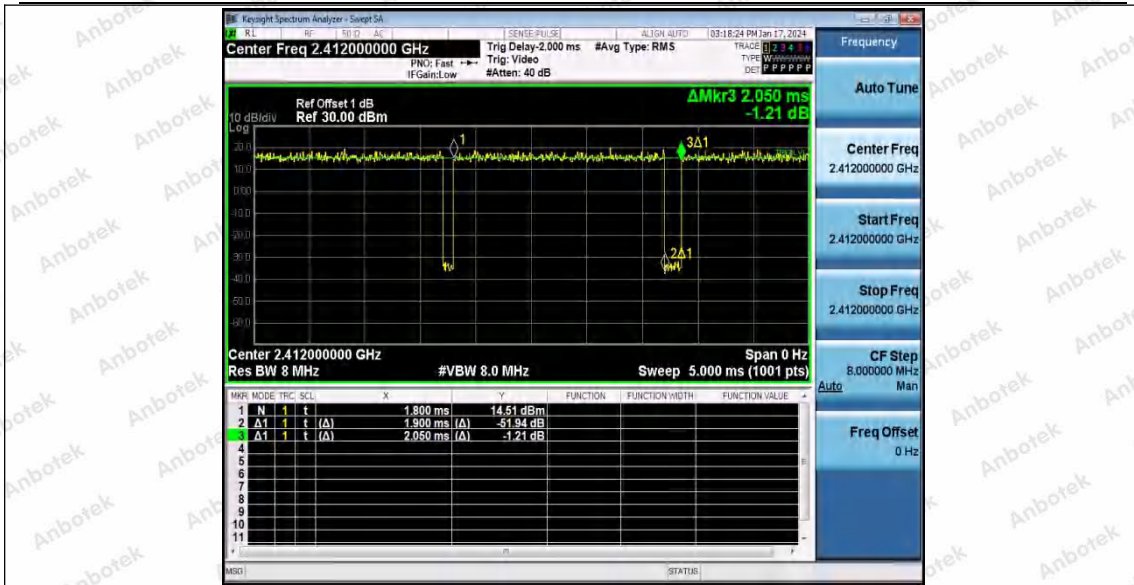

11N20SISO_Ant1_2437