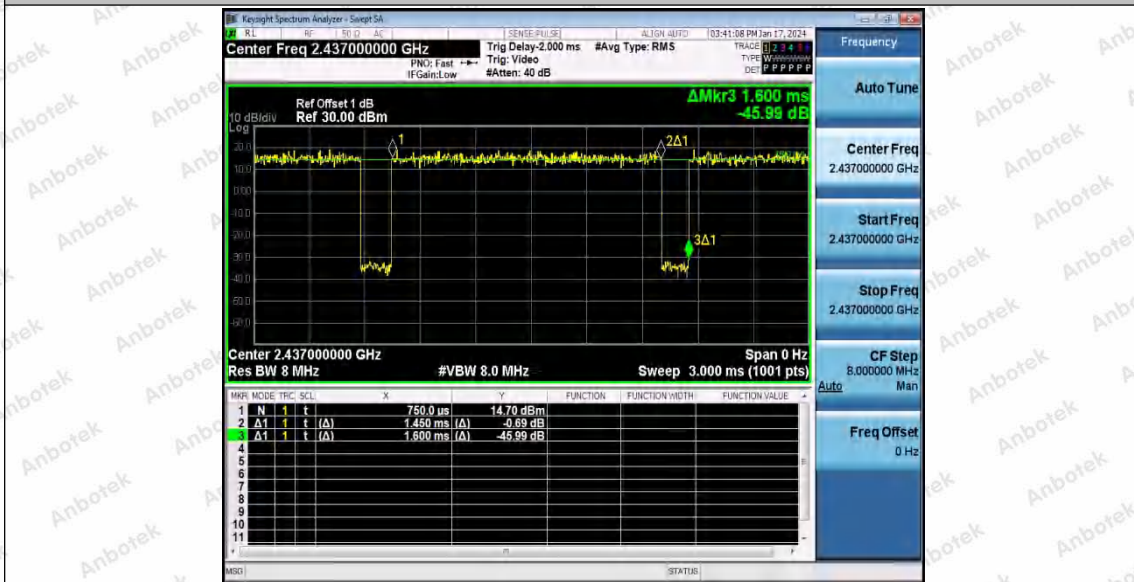

11AX20SISO_Ant1_2462

Shenzhen Anbotek Compliance Laboratory Limited

Address: 1/F., Building D, Sogood Science and Technology Park, Sanwei Community, Hangcheng Street, Bao'an District, Shenzhen, Guangdong, China.
Tel: (86) 0755-26066440 Fax: (86) 0755-26014772 Email: service@anbotek.com

Hotline
400-003-0500
www.anbotek.com.cn