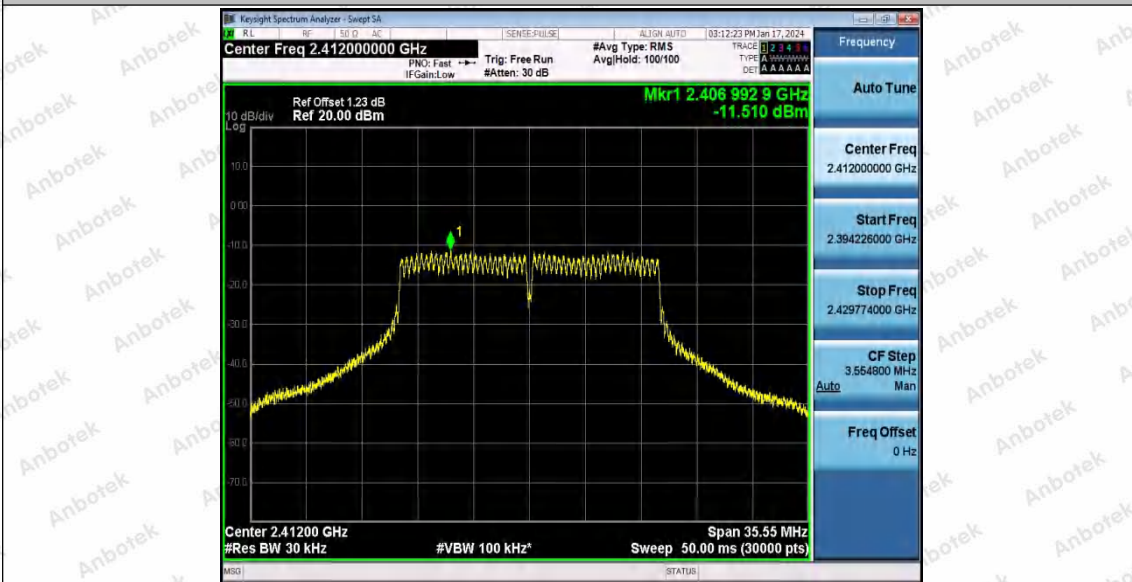

11G_Ant1_2437

Shenzhen Anbotek Compliance Laboratory Limited

Address: 1/F., Building D, Sogood Science and Technology Park, Sanwei Community, Hangcheng Street, Bao'an District, Shenzhen, Guangdong, China.
Tel: (86) 0755-26066440 Fax: (86) 0755-26014772 Email: service@anbotek.com

Hotline
400-003-0500
www.anbotek.com.cn