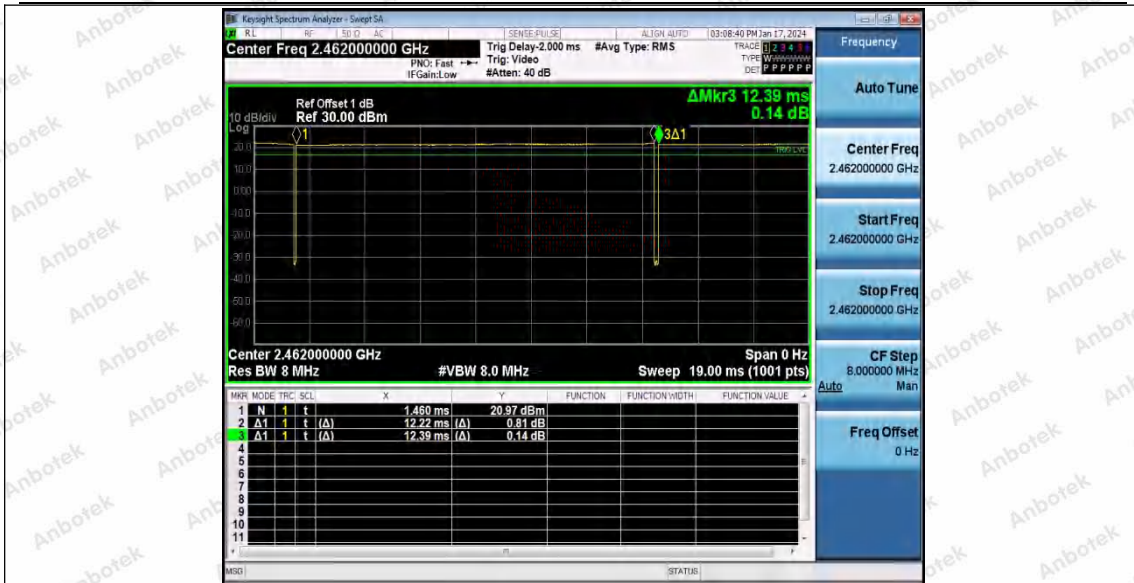

11G_Ant1_2412