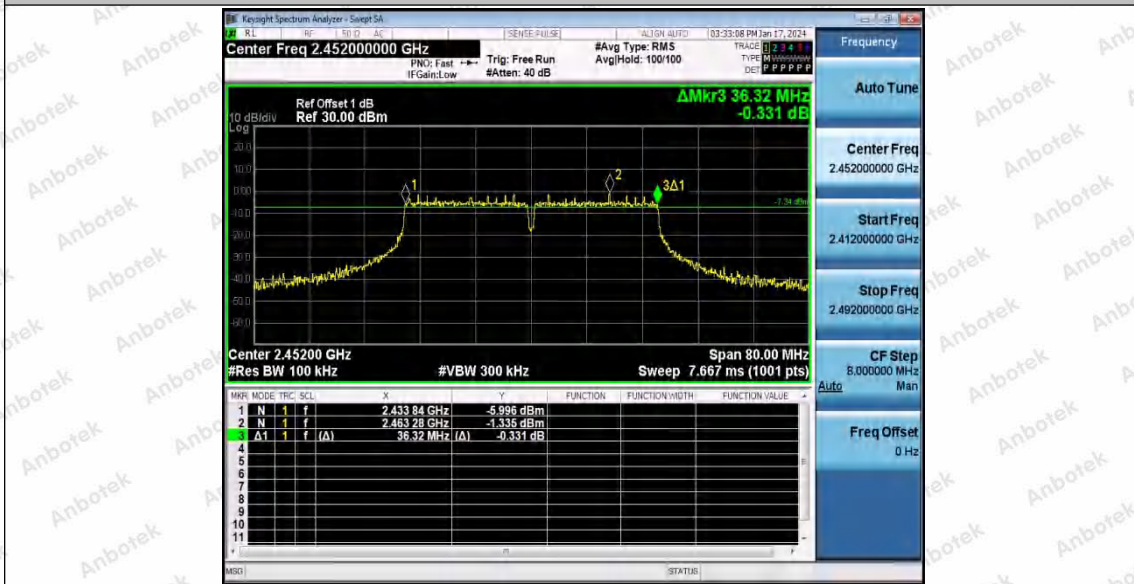

11AX20SISO_Ant1_2412

Shenzhen Anbotek Compliance Laboratory Limited

Address: 1/F., Building D, Sogood Science and Technology Park, Sanwei Community, Hangcheng Street, Bao'an District, Shenzhen, Guangdong, China.
Tel: (86) 0755-26066440 Fax: (86) 0755-26014772 Email: service@anbotek.com

Hotline
400-003-0500
www.anbotek.com.cn