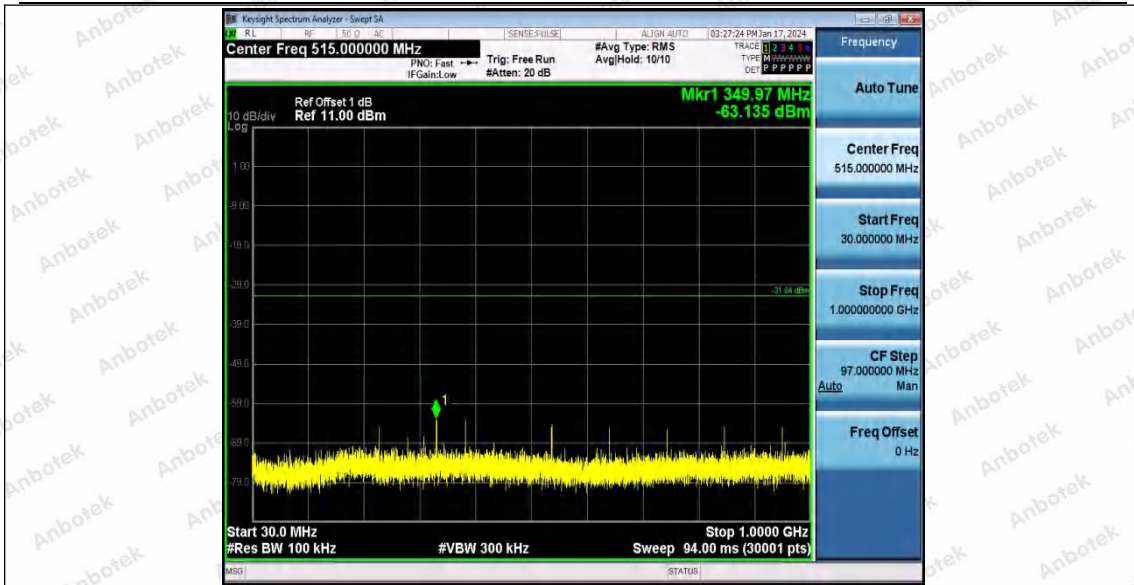

11N40SISO_Ant1_2422_1000~26500