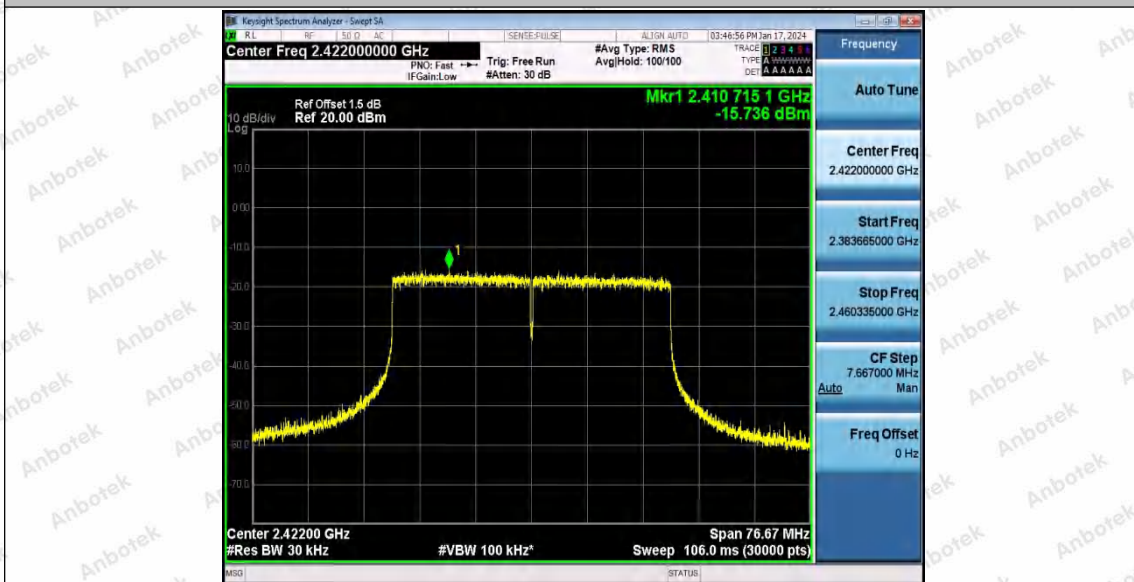

11AX40SISO_Ant1_2437

Shenzhen Anbotek Compliance Laboratory Limited

Address: 1/F., Building D, Sogood Science and Technology Park, Sanwei Community, Hangcheng Street, Bao'an District, Shenzhen, Guangdong, China.
Tel: (86) 0755-26066440 Fax: (86) 0755-26014772 Email: service@anbotek.com

Hotline
400-003-0500
www.anbotek.com.cn