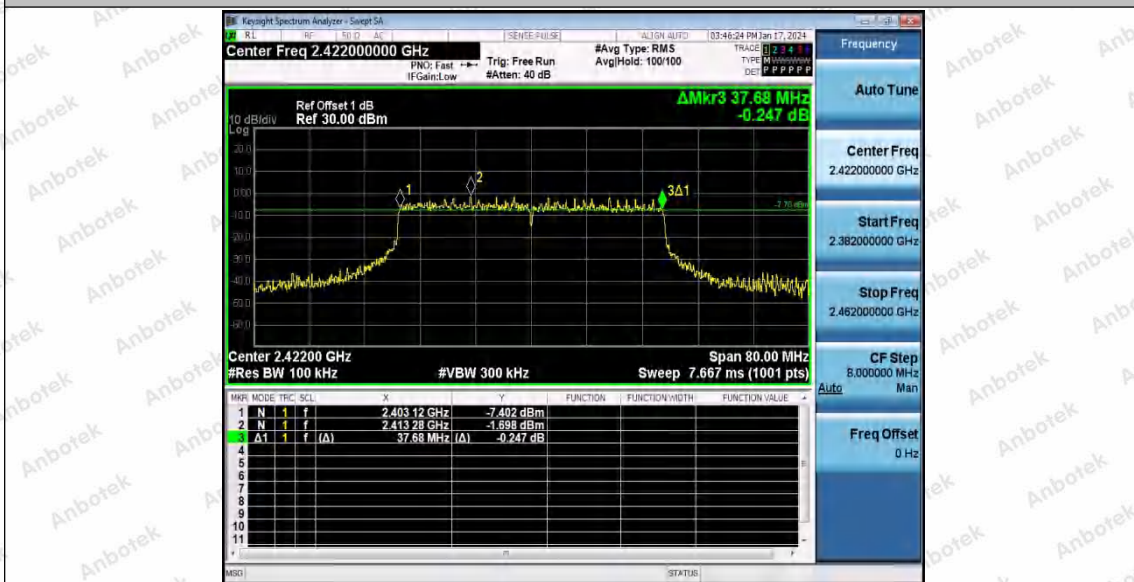

11AX40SISO_Ant1_2437

Shenzhen Anbotek Compliance Laboratory Limited

Address: 1/F., Building D, Sogood Science and Technology Park, Sanwei Community, Hangcheng Street, Bao'an District, Shenzhen, Guangdong, China.
Tel: (86) 0755-26066440 Fax: (86) 0755-26014772 Email: service@anbotek.com

Hotline
400-003-0500
www.anbotek.com.cn