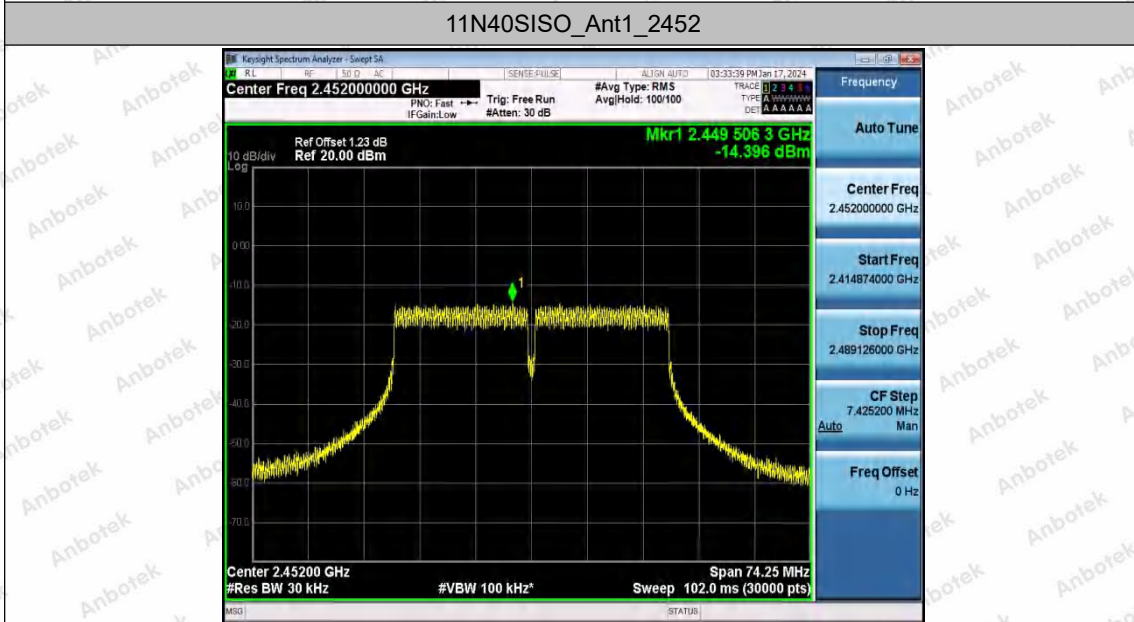

Shenzhen Anbotek Compliance Laboratory Limited

Address: 1/F., Building D, Sogood Science and Technology Park, Sanwei Community, Hangcheng Street, Bao'an District, Shenzhen, Guangdong, China.
Tel: (86) 0755-26066440 Fax: (86) 0755-26014772 Email: service@anbotek.com

Hotline
400-003-0500
www.anbotek.com.cn