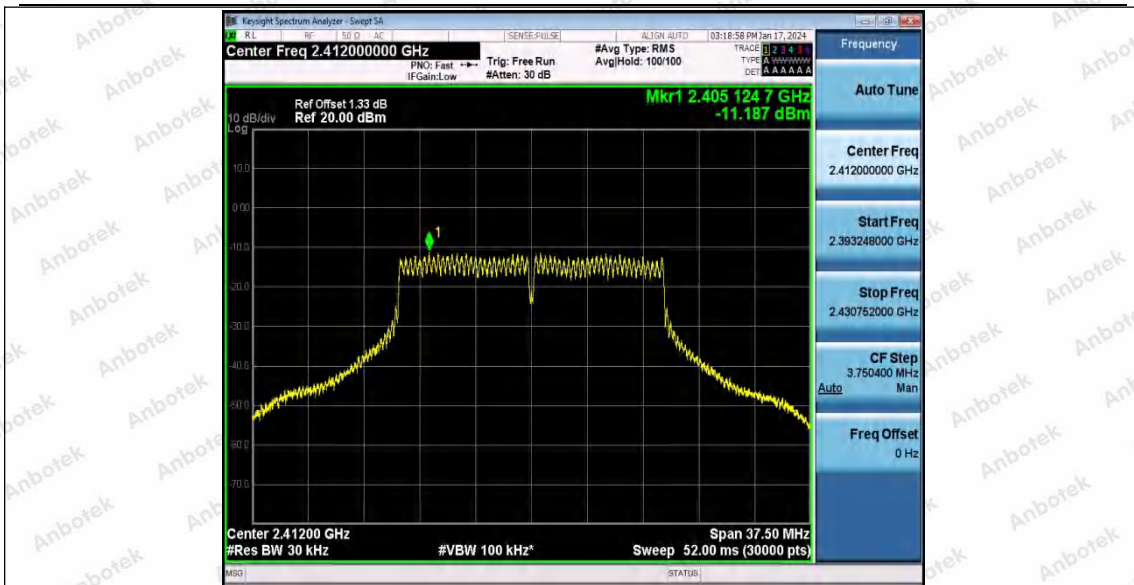

11N20SISO_Ant1_2437