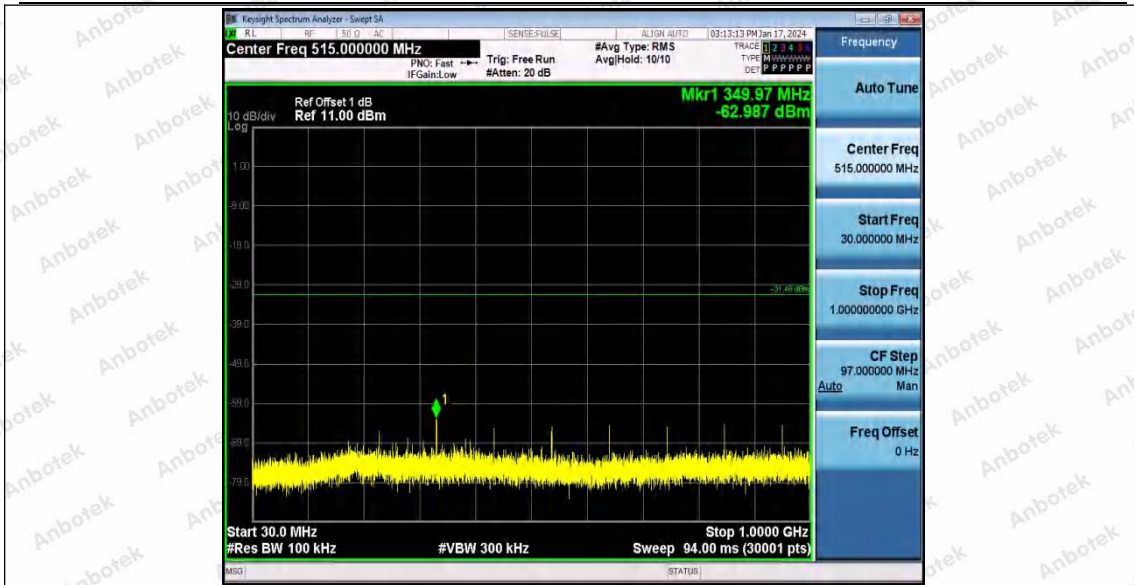

11G_Ant1_2412_1000~26500