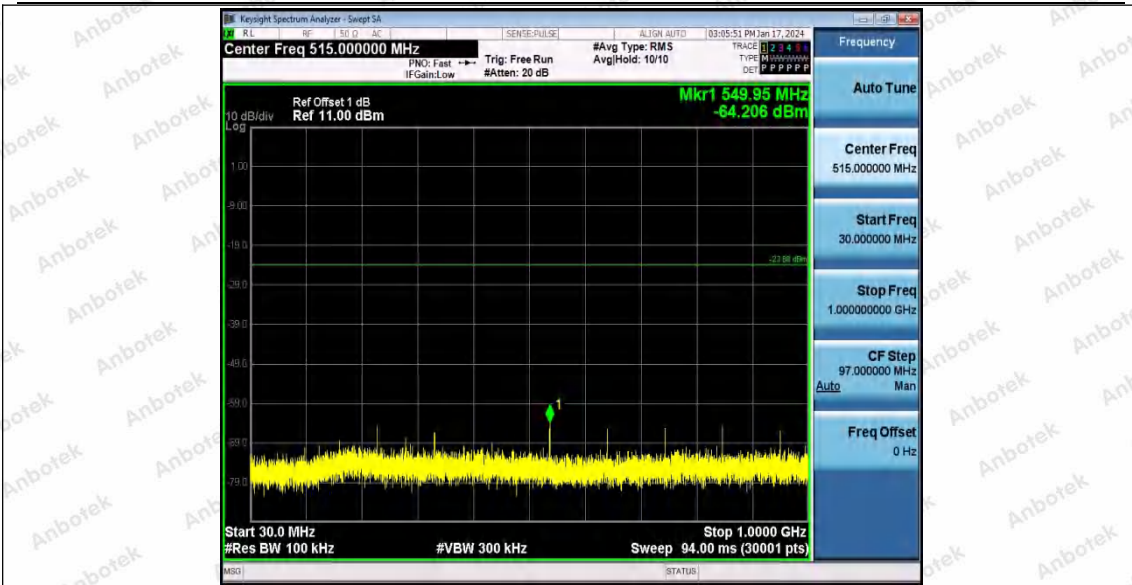

11B_Ant1_2437_1000~26500