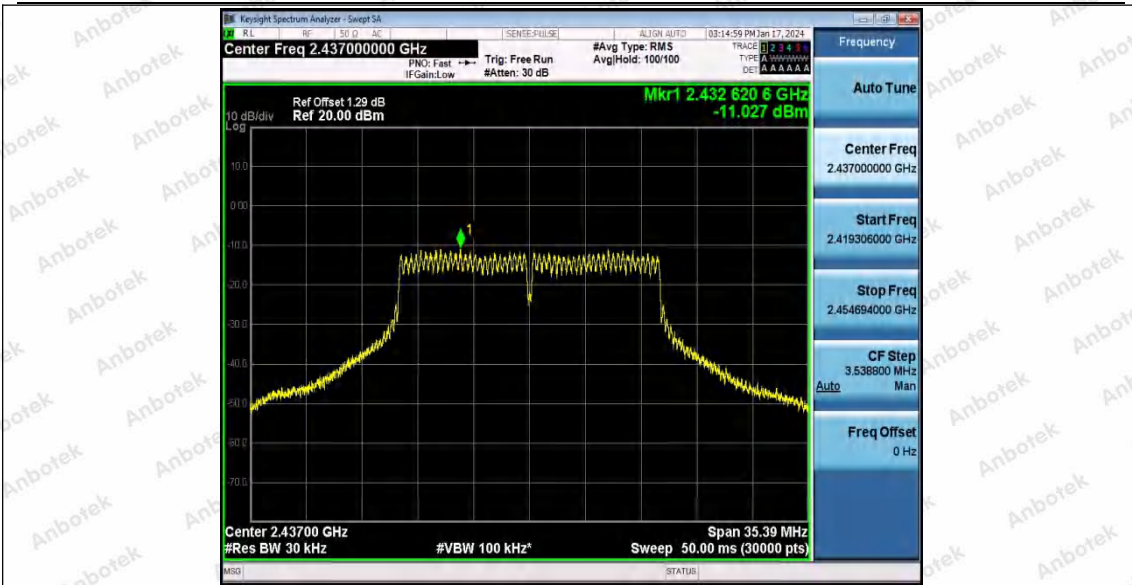

11G_Ant1_2462