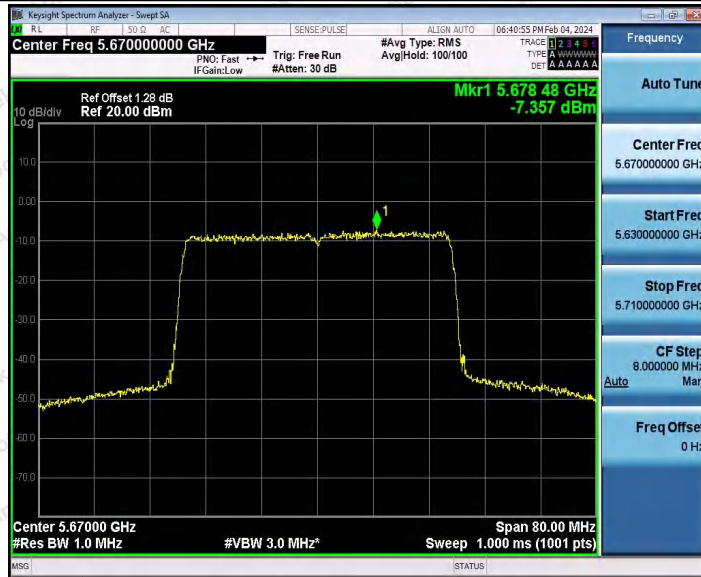

11AX40SISO_Ant1_5670

Test Graphs B4

11A_Ant1_5745

Shenzhen Anbotek Compliance Laboratory Limited

Address: 1/F., Building D, Sogood Science and Technology Park, Sanwei Community, Hangcheng Street, Bao'an District, Shenzhen, Guangdong, China.
Tel: (86) 0755-26066440 Fax: (86) 0755-26014772 Email: service@anbotek.com

Hotline
400-003-0500
www.anbotek.com.cn