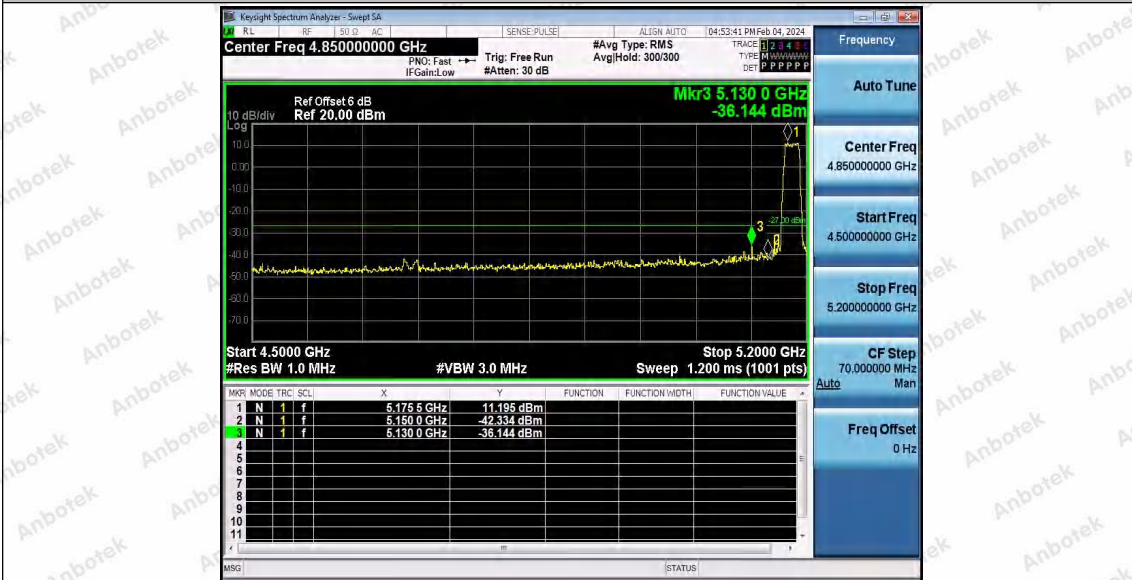

11AC20SISO_Ant1_Low_5180