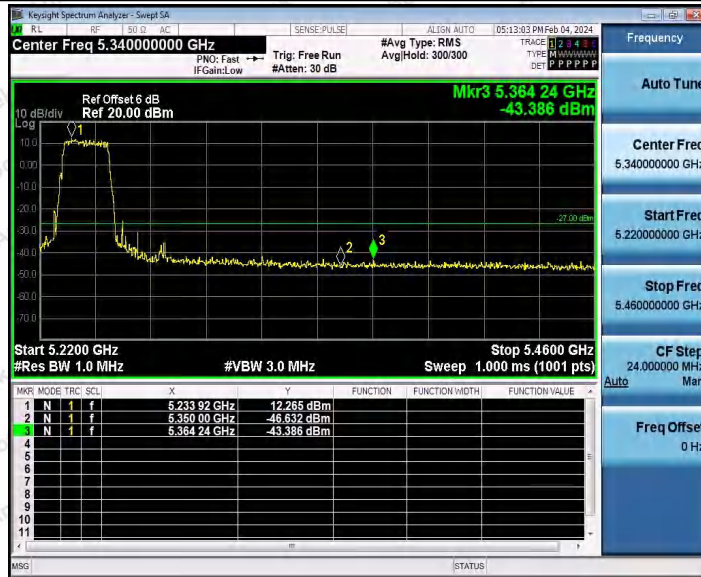

11AX20SISO_Ant1_High_5240

11AX20SISO_Ant1_Low_5260

Shenzhen Anbotek Compliance Laboratory Limited

Address: 1/F., Building D, Sogood Science and Technology Park, Sanwei Community, Hangcheng Street, Bao'an District, Shenzhen, Guangdong, China.
Tel: (86) 0755-26066440 Fax: (86) 0755-26014772 Email: service@anbotek.com

Hotline 400-003-0500
www.anbotek.com.cn