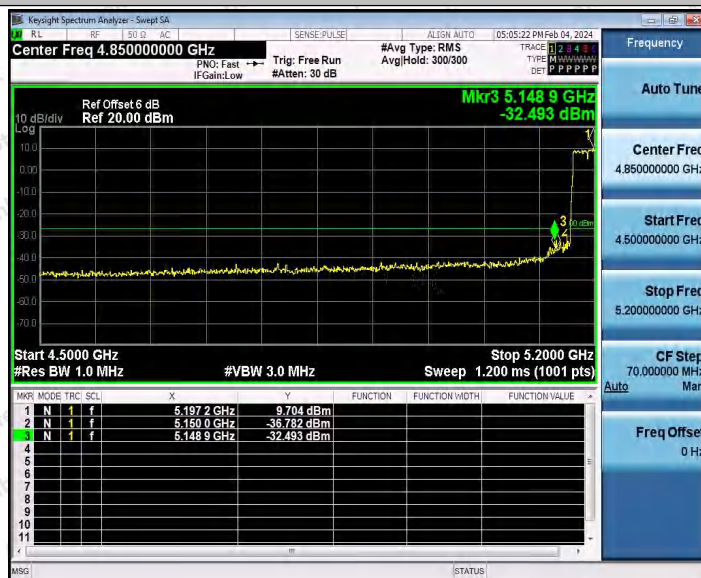

Hotline 400-003-0500
www.anbotek.com.cn

11AC20SISO_Ant1_High_5700

11AC40SISO_Ant1_Low_5190

Shenzhen Anbotek Compliance Laboratory Limited

Address: 1/F., Building D, Sogood Science and Technology Park, Sanwei Community, Hangcheng Street, Bao'an District, Shenzhen, Guangdong, China.
Tel: (86) 0755-26066440 Fax: (86) 0755-26014772 Email: service@anbotek.com