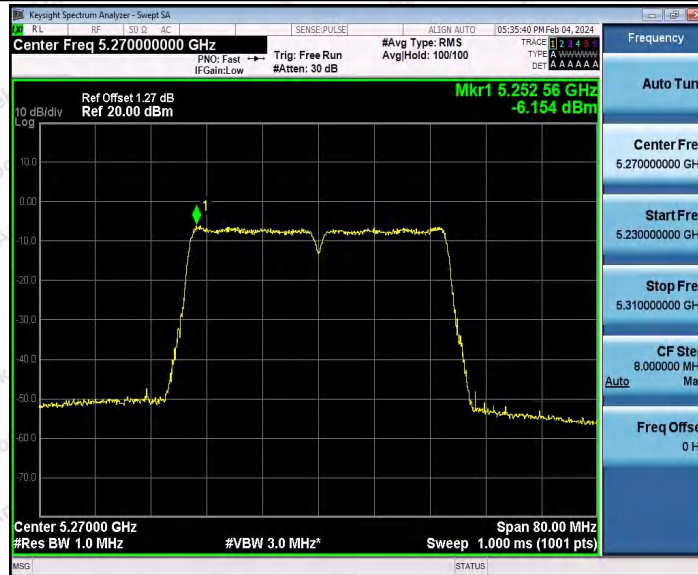

11AC40SISO_Ant1_5270

Shenzhen Anbotek Compliance Laboratory Limited

Address: 1/F., Building D, Sogood Science and Technology Park, Sanwei Community, Hangcheng Street, Bao'an District, Shenzhen, Guangdong, China.
Tel: (86) 0755-26066440 Fax: (86) 0755-26014772 Email: service@anbotek.com

Hotline 400-003-0500
www.anbotek.com.cn