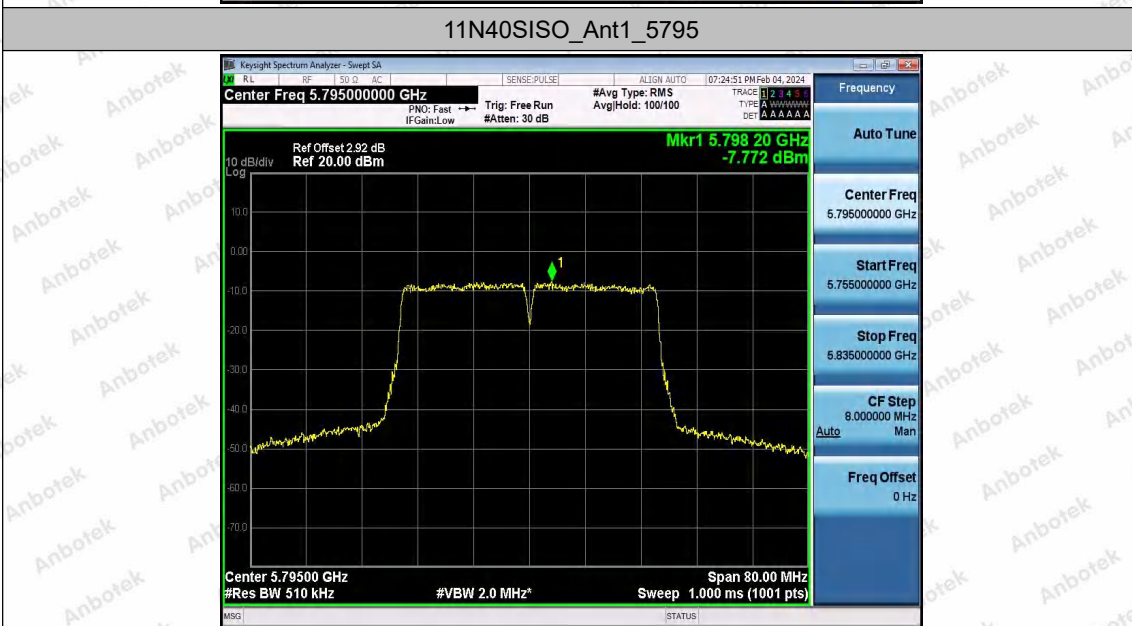

Shenzhen Anbotek Compliance Laboratory Limited

Address: 1/F., Building D, Sogood Science and Technology Park, Sanwei Community, Hangcheng Street, Bao'an District, Shenzhen, Guangdong, China.
Tel: (86) 0755-26066440 Fax: (86) 0755-26014772 Email: service@anbotek.com

Hotline 400-003-0500
www.anbotek.com.cn