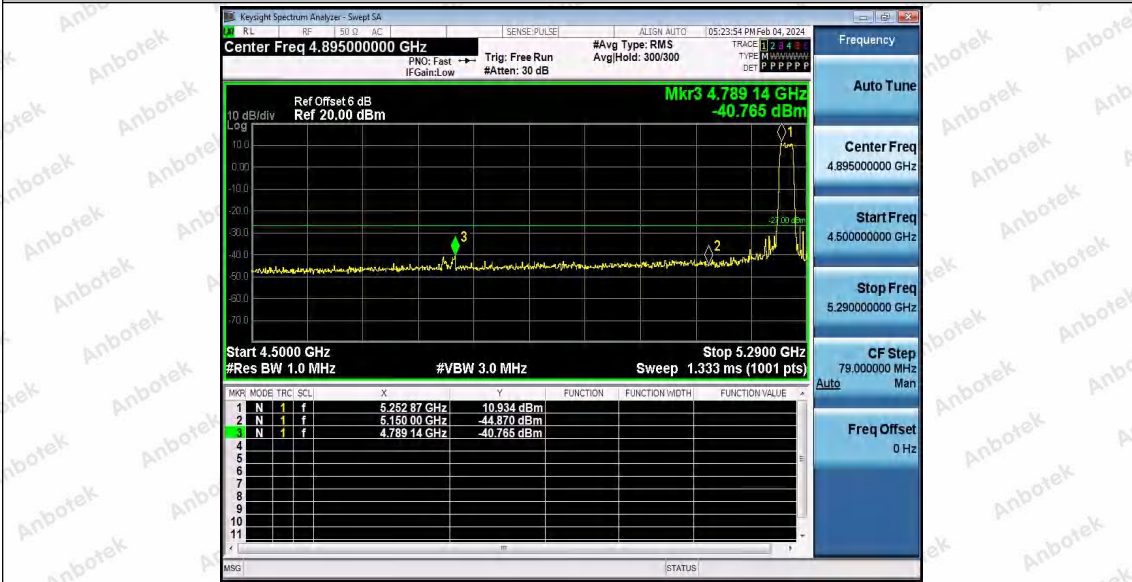

11N20SISO_Ant1_Low_5260