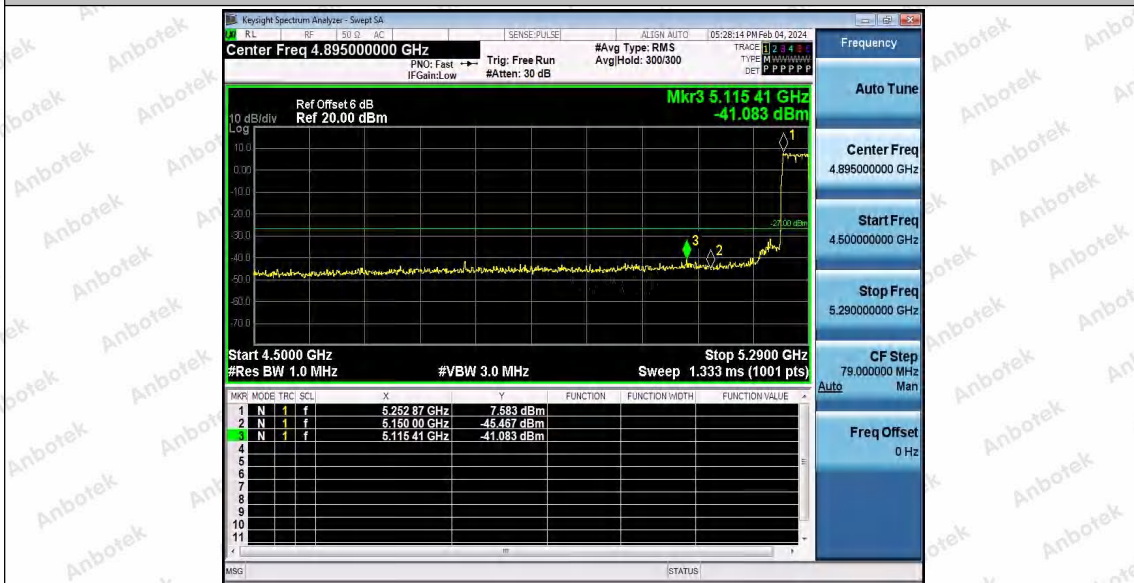

Hotline 400-003-0500
www.anbotek.com.cn

11N40SISO_Ant1_High_5230

11N40SISO_Ant1_Low_5270

Shenzhen Anbotek Compliance Laboratory Limited

Address: 1/F., Building D, Sogood Science and Technology Park, Sanwei Community, Hangcheng Street, Bao'an District, Shenzhen, Guangdong, China.
 Tel: (86) 0755-26066440 Fax: (86) 0755-26014772 Email: service@anbotek.com