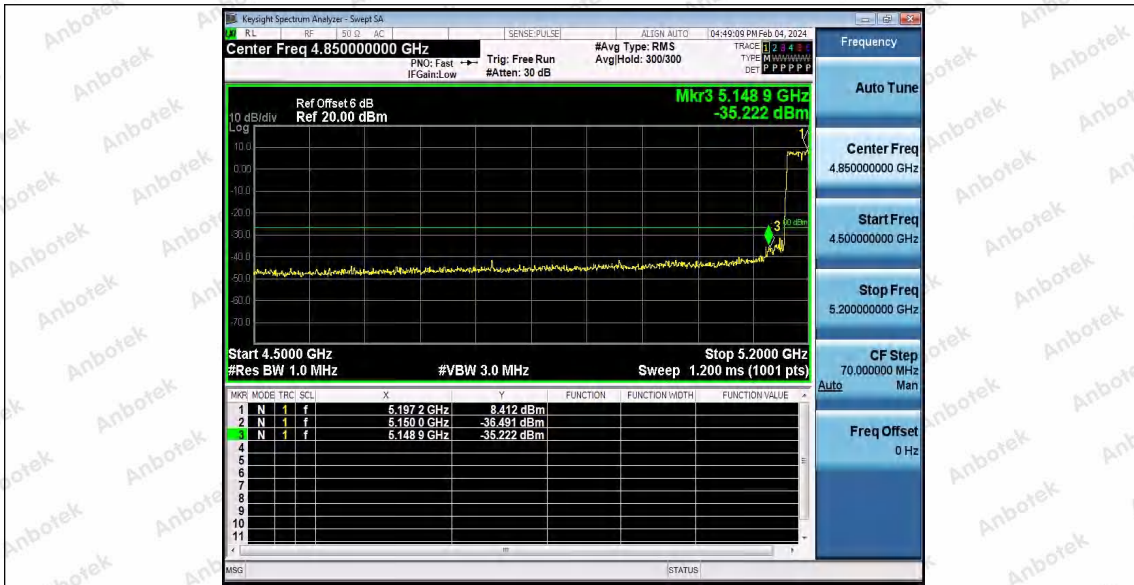

Shenzhen Anbotek Compliance Laboratory Limited

Address: 1/F., Building D, Sogood Science and Technology Park, Sanwei Community, Hangcheng Street, Bao'an District, Shenzhen, Guangdong, China.
Tel: (86) 0755-26066440 Fax: (86) 0755-26014772 Email: service@anbotek.com

Hotline: 400-003-0500
www.anbotek.com.cn