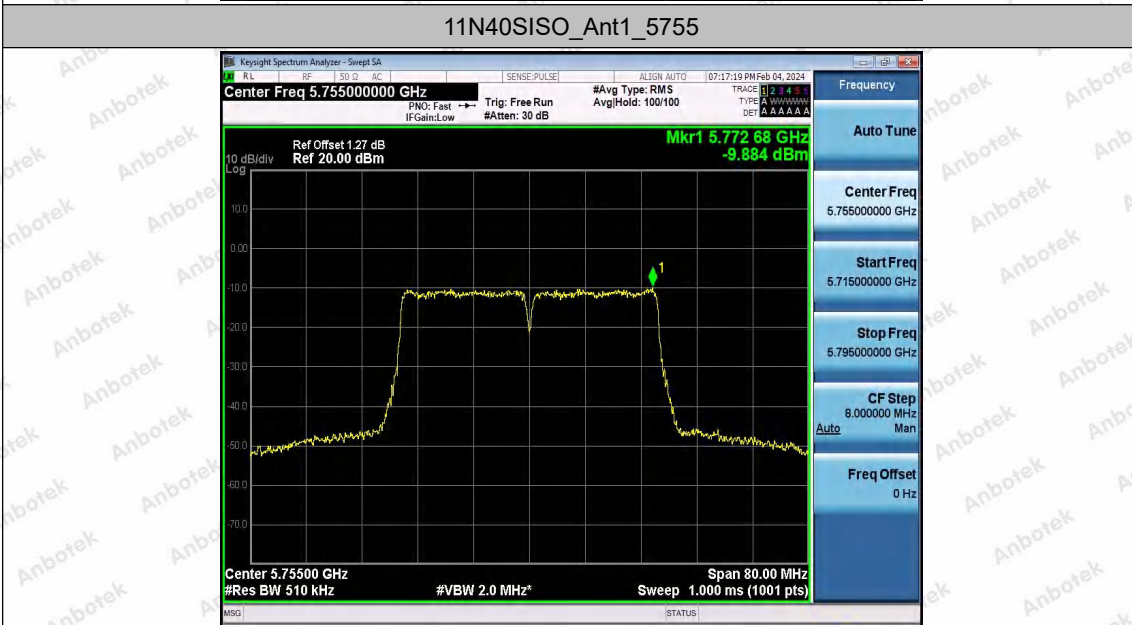

Shenzhen Anbotek Compliance Laboratory Limited

Address: 1/F., Building D, Sogood Science and Technology Park, Sanwei Community, Hangcheng Street, Bao'an District, Shenzhen, Guangdong, China.
Tel: (86) 0755-26066440 Fax: (86) 0755-26014772 Email: service@anbotek.com

Hotline 400-003-0500
www.anbotek.com.cn