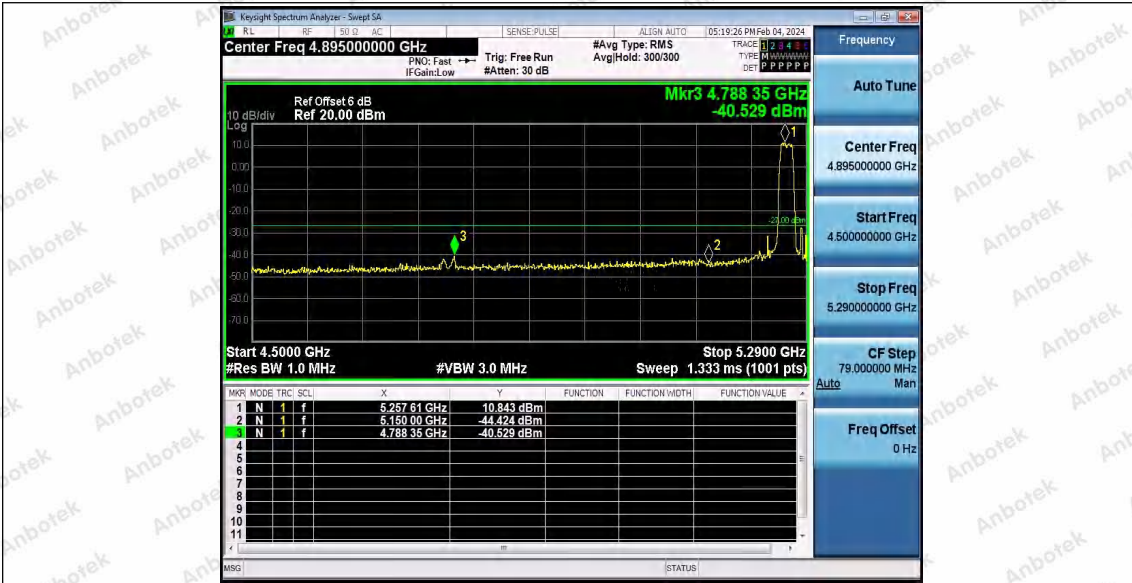

11A_Ant1_High_5320