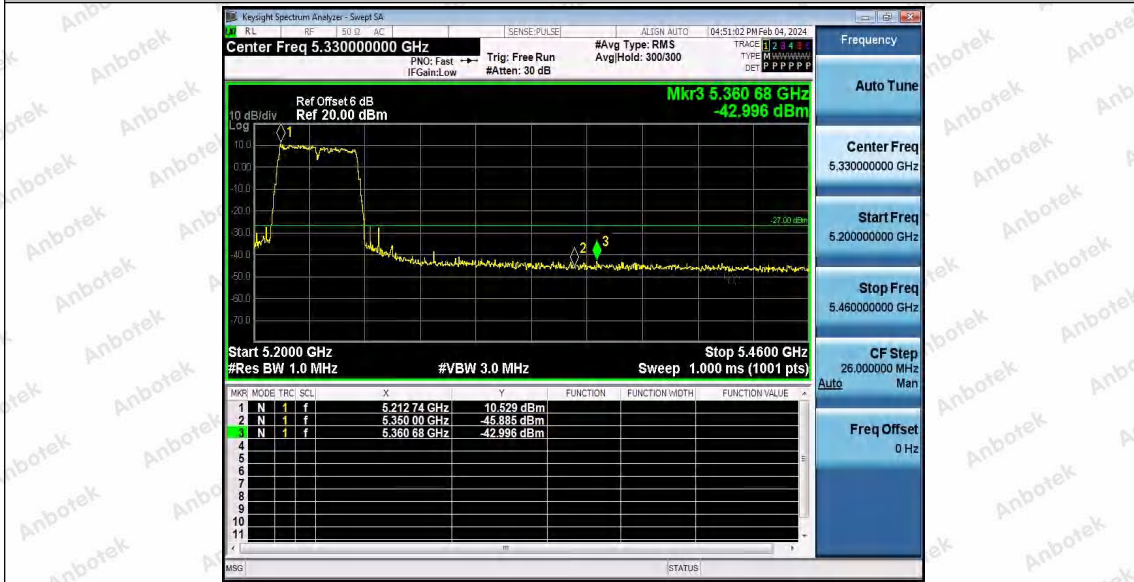

11N40SISO_Ant1_High_5230