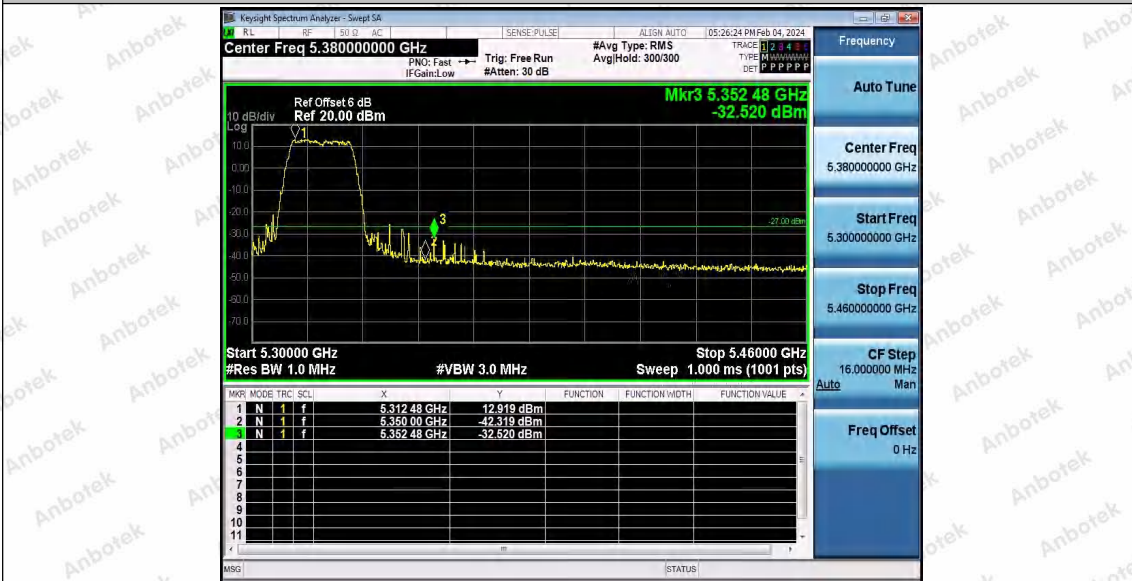

Hotline 400-003-0500
 www.anbotek.com.cn

11N20SISO_Ant1_Low_5260

11N20SISO_Ant1_High_5320

Shenzhen Anbotek Compliance Laboratory Limited

Address: 1/F., Building D, Sogood Science and Technology Park, Sanwei Community, Hangcheng Street, Bao'an District, Shenzhen, Guangdong, China.
 Tel: (86) 0755-26066440 Fax: (86) 0755-26014772 Email: service@anbotek.com