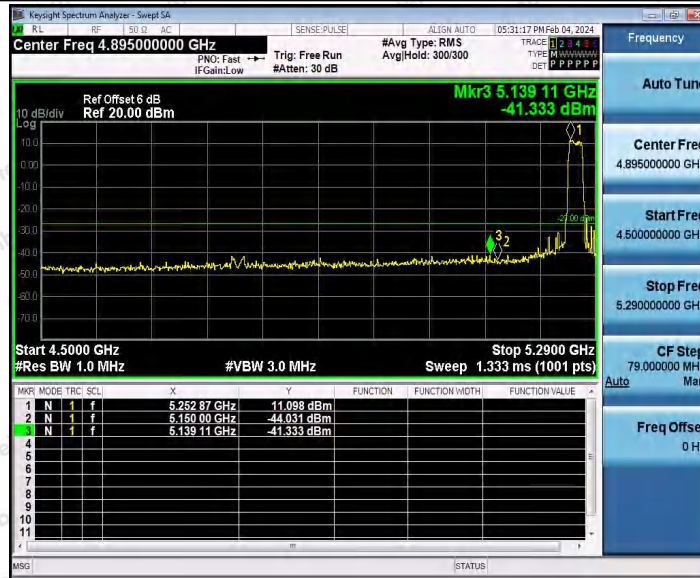

11AC20SISO_Ant1_Low_5260