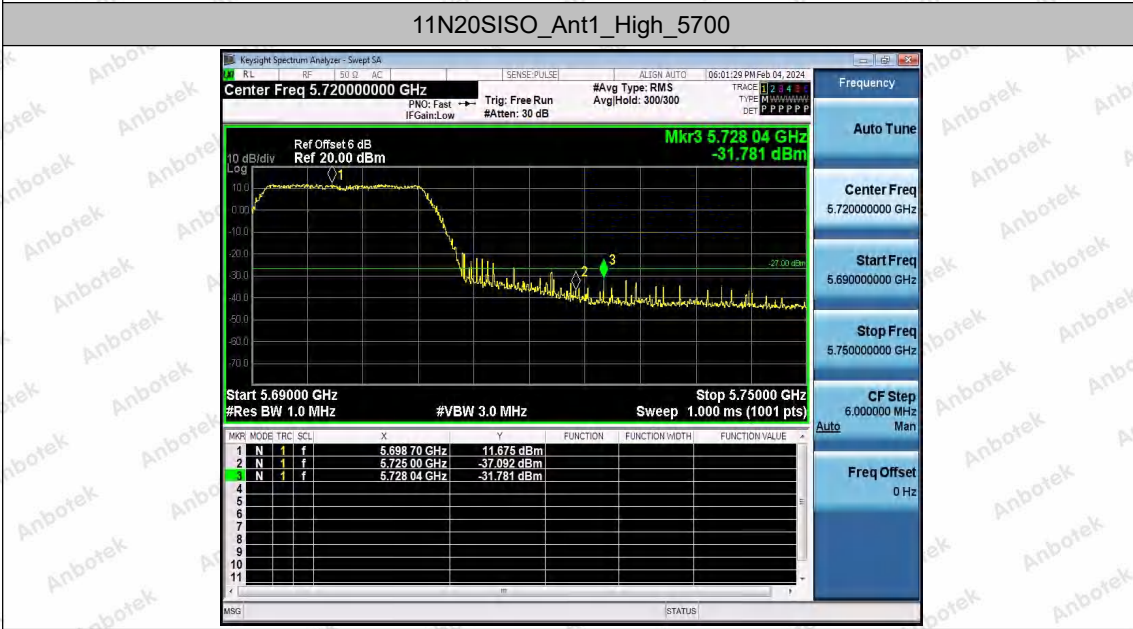

11N40SISO_Ant1_Low_5190

Shenzhen Anbotek Compliance Laboratory Limited

Address: 1/F., Building D, Sogood Science and Technology Park, Sanwei Community, Hangcheng Street, Bao'an District, Shenzhen, Guangdong, China.
Tel: (86) 0755-26066440 Fax: (86) 0755-26014772 Email: service@anbotek.com

Hotline 400-003-0500
www.anbotek.com.cn