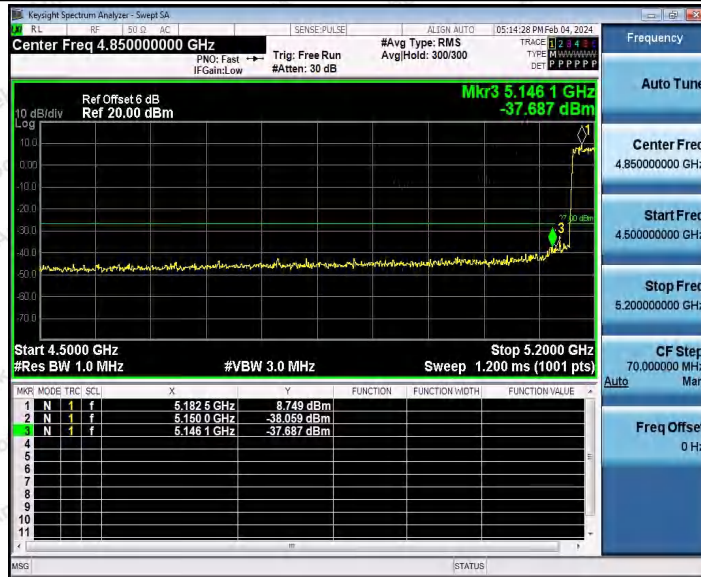

11AX40SISO_Ant1_Low_5190

11AX40SISO_Ant1_High_5230

Shenzhen Anbotek Compliance Laboratory Limited

Address: 1/F., Building D, Sogood Science and Technology Park, Sanwei Community, Hangcheng Street, Bao'an District, Shenzhen, Guangdong, China.
Tel: (86) 0755-26066440 Fax: (86) 0755-26014772 Email: service@anbotek.com

Hotline
400-003-0500
www.anbotek.com.cn