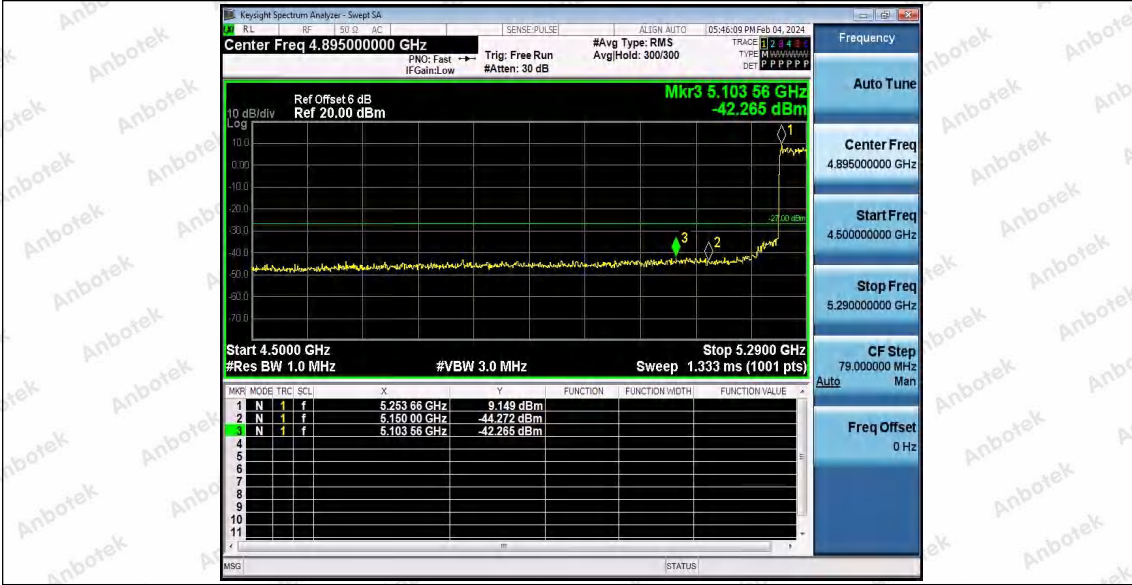

11AX40SISO_Ant1_Low_5270