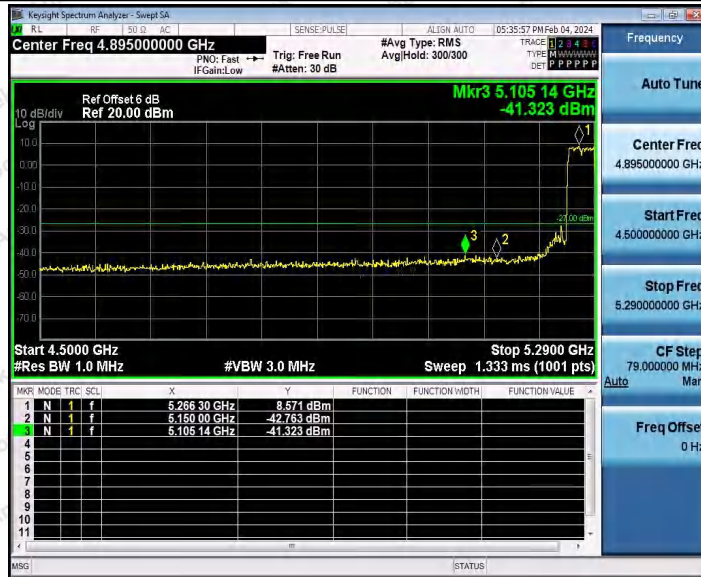

11AC40SISO_Ant1_Low_5270

11AC40SISO_Ant1_High_5310

Shenzhen Anbotek Compliance Laboratory Limited

Address: 1/F., Building D, Sogood Science and Technology Park, Sanwei Community, Hangcheng Street, Bao'an District, Shenzhen, Guangdong, China.
Tel: (86) 0755-26066440 Fax: (86) 0755-26014772 Email: service@anbotek.com

Hotline 400-003-0500
www.anbotek.com.cn