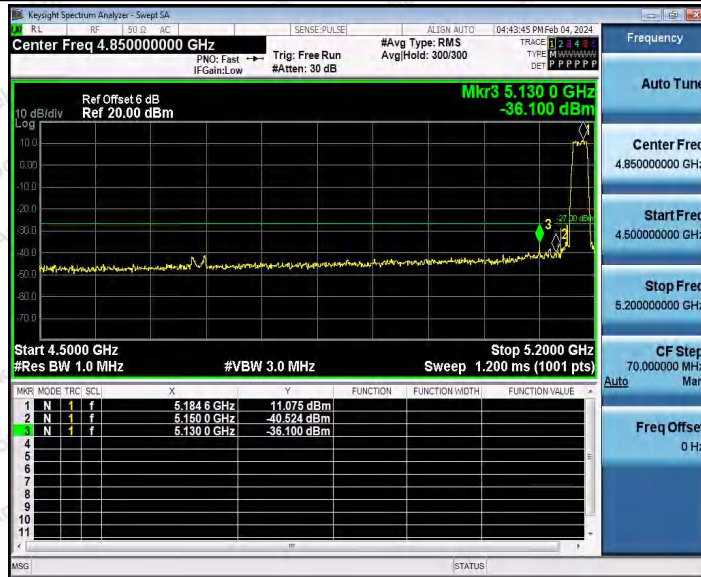

11N20SISO_Ant1_High_5240

Shenzhen Anbotek Compliance Laboratory Limited

Address: 1/F., Building D, Sogood Science and Technology Park, Sanwei Community, Hangcheng Street, Bao'an District, Shenzhen, Guangdong, China.
Tel: (86) 0755-26066440 Fax: (86) 0755-26014772 Email: service@anbotek.com

Hotline 400-003-0500
www.anbotek.com.cn