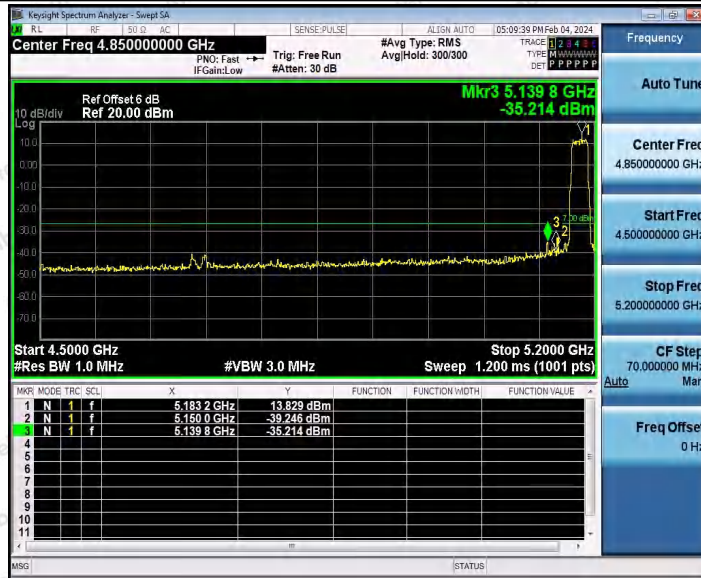

11AX20SISO_Ant1_Low_5180