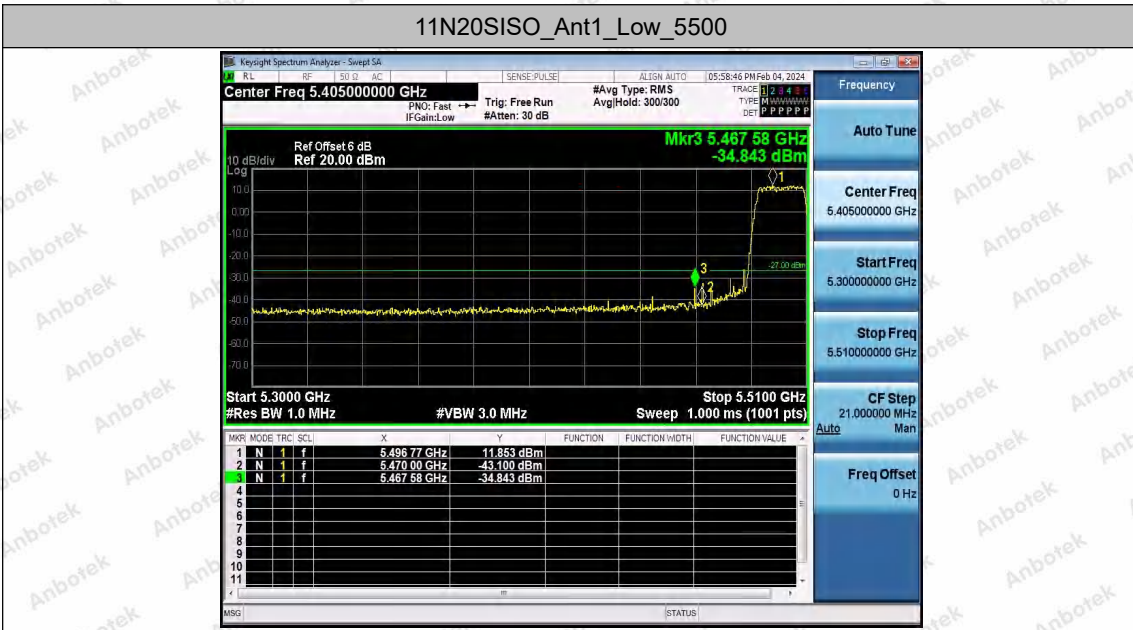

11N40SISO_Ant1_Low_5190

Shenzhen Anbotek Compliance Laboratory Limited

Address: 1/F., Building D, Sogood Science and Technology Park, Sanwei Community, Hangcheng Street, Bao'an District, Shenzhen, Guangdong, China.
Tel: (86) 0755-26066440 Fax: (86) 0755-26014772 Email: service@anbotek.com

Hotline 400-003-0500
www.anbotek.com.cn