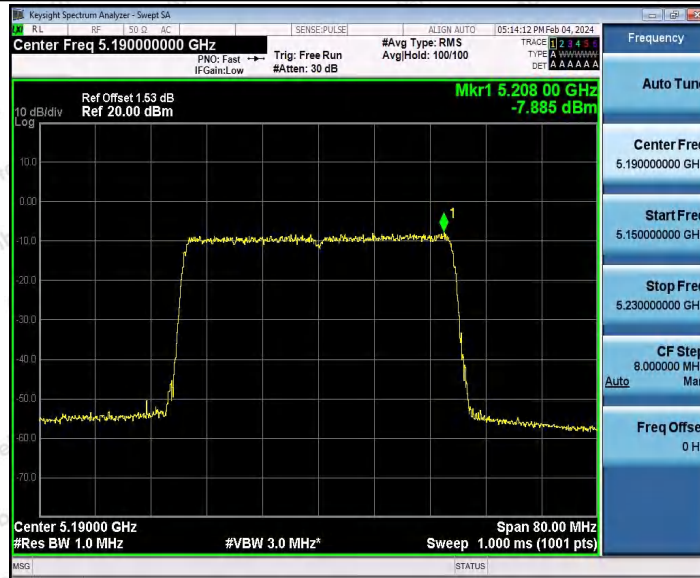

11AX40SISO_Ant1_5190