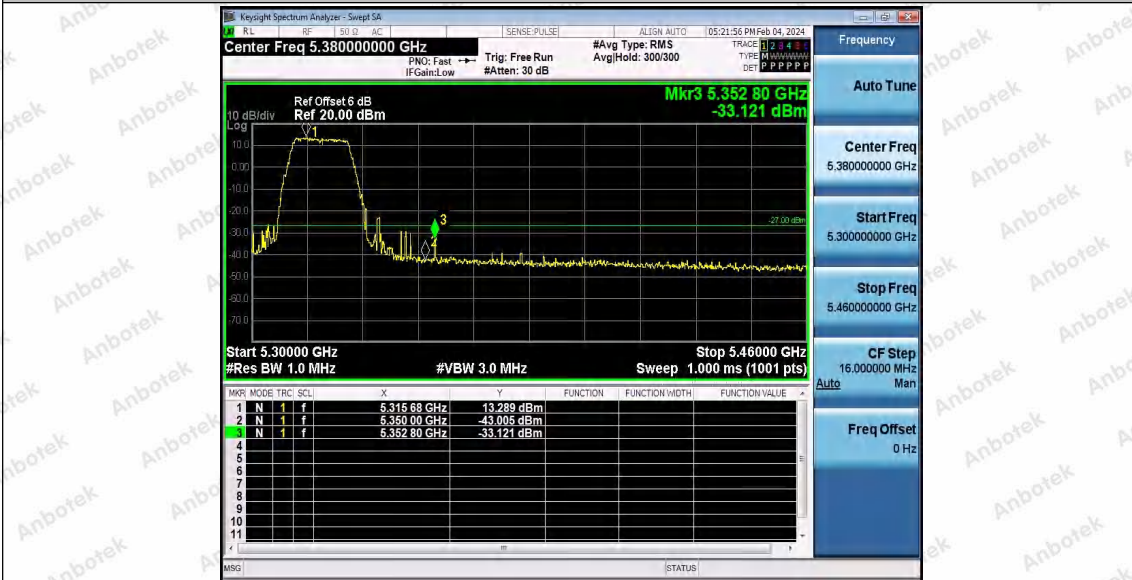

11A_Ant1_Low_5500