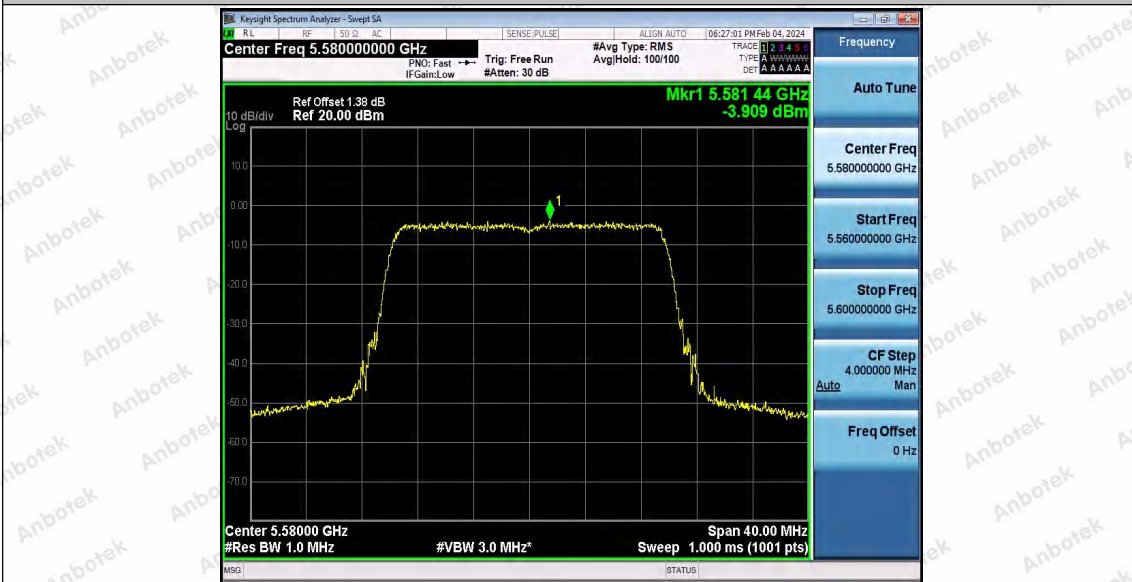

11AX20SISO_Ant1_5580