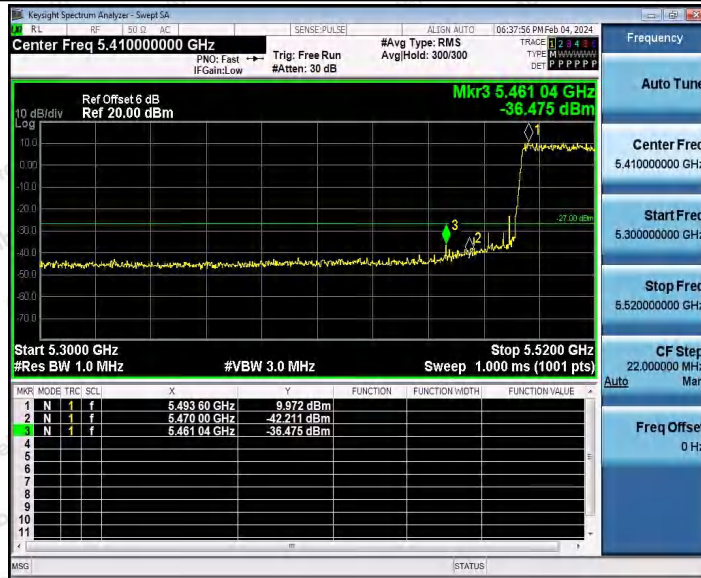

11AX40SISO_Ant1_Low_5510