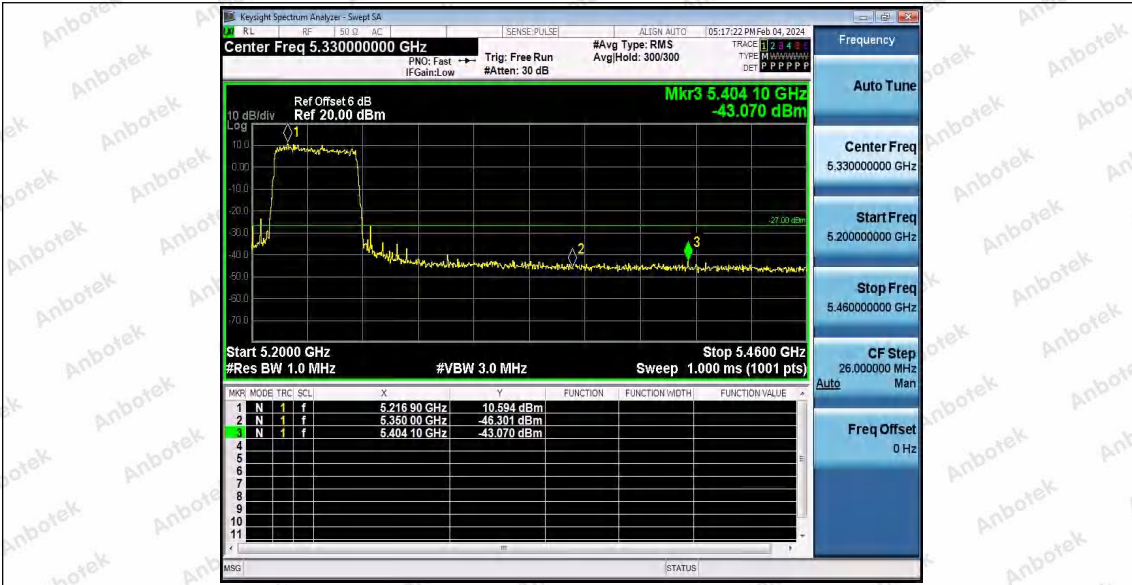

Shenzhen Anbotek Compliance Laboratory Limited

Address: 1/F., Building D, Sogood Science and Technology Park, Sanwei Community, Hangcheng Street, Bao'an District, Shenzhen, Guangdong, China.
Tel: (86) 0755-26066440 Fax: (86) 0755-26014772 Email: service@anbotek.com

Hotline 400-003-0500
www.anbotek.com.cn