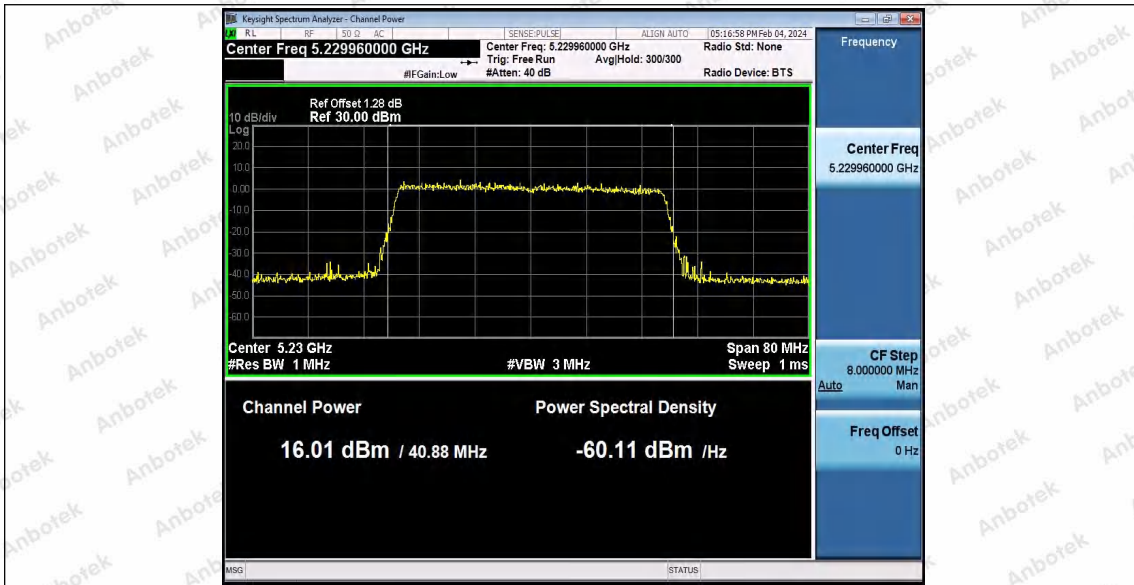

11AX40SISO_Ant1_5270