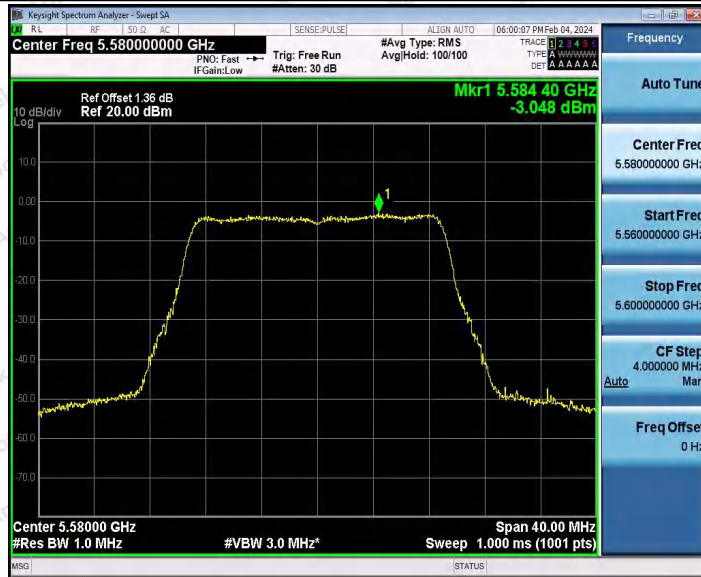

11N20SISO_Ant1_5700

Shenzhen Anbotek Compliance Laboratory Limited

Address: 1/F., Building D, Sogood Science and Technology Park, Sanwei Community, Hangcheng Street, Bao'an District, Shenzhen, Guangdong, China.
Tel: (86) 0755-26066440 Fax: (86) 0755-26014772 Email: service@anbotek.com

Hotline 400-003-0500
www.anbotek.com.cn