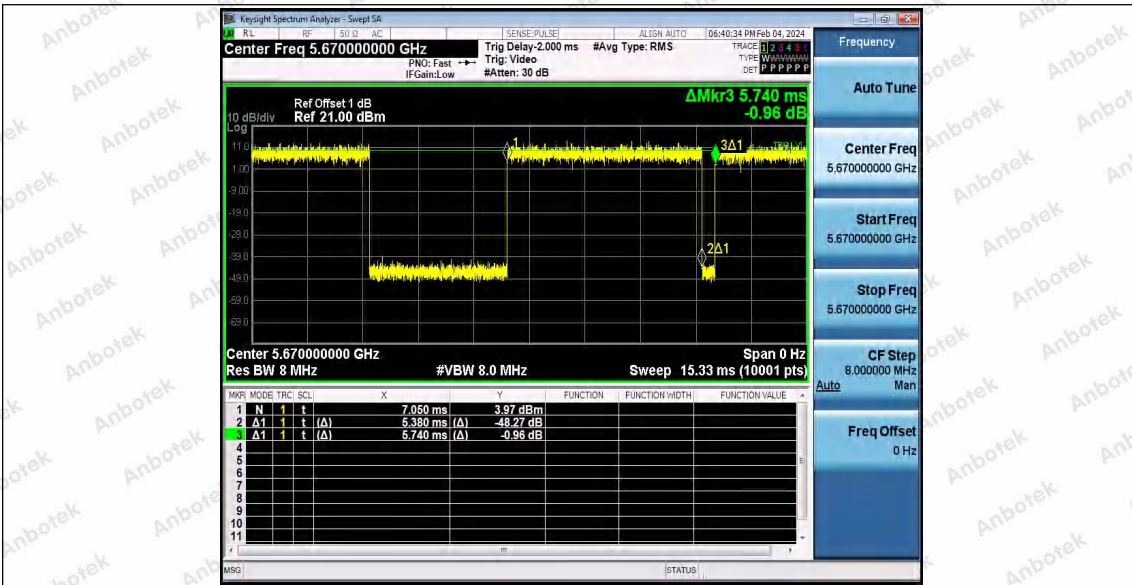

11AX40SISO_Ant1_5755