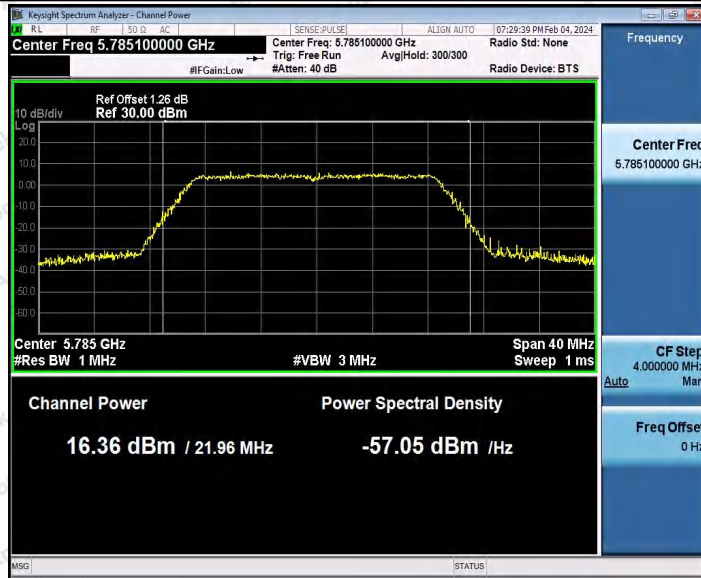

11AC20SISO_Ant1_5825