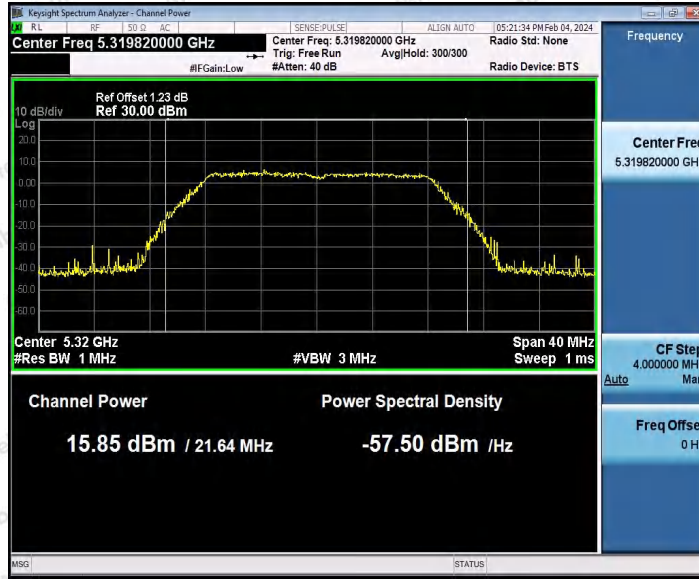

11A_Ant1_5320