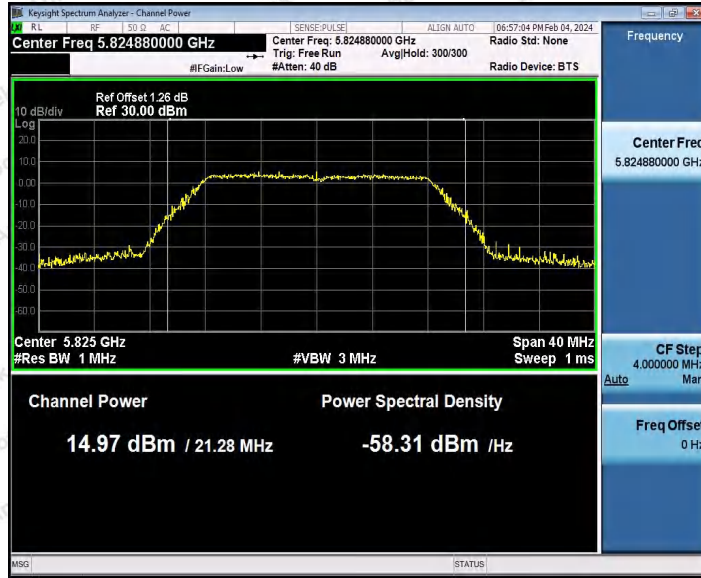

11A_Ant1_5825

11N20SISO_Ant1_5180

Shenzhen Anbotek Compliance Laboratory Limited

Address: 1/F., Building D, Sogood Science and Technology Park, Sanwei Community, Hangcheng Street, Bao'an District, Shenzhen, Guangdong, China.
Tel: (86) 0755-26066440 Fax: (86) 0755-26014772 Email: service@anbotek.com

Hotline: 400-003-0500
www.anbotek.com.cn