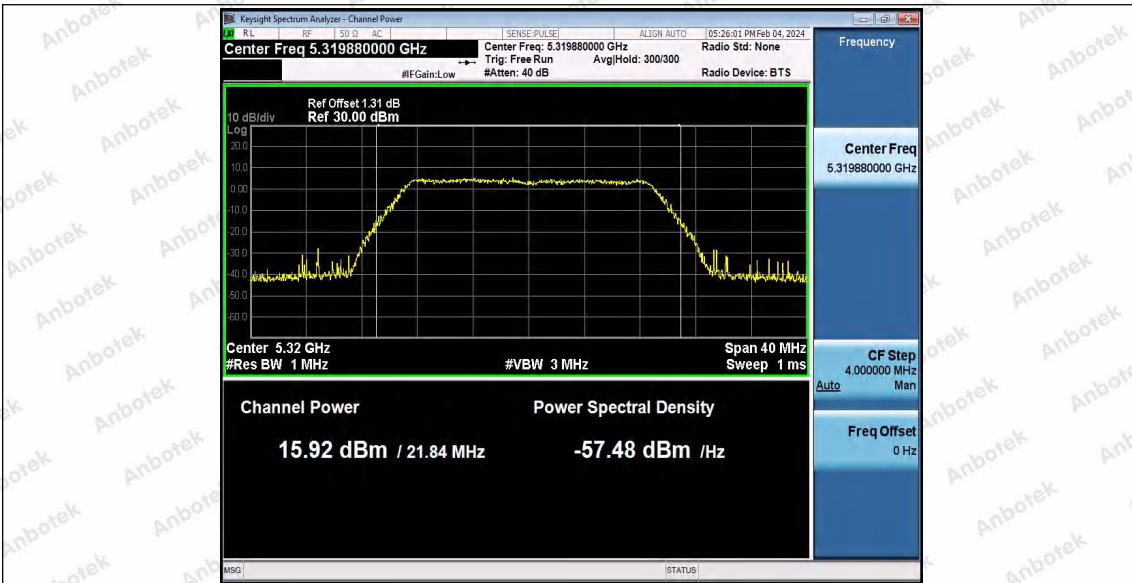

11N20SISO_Ant1_5500