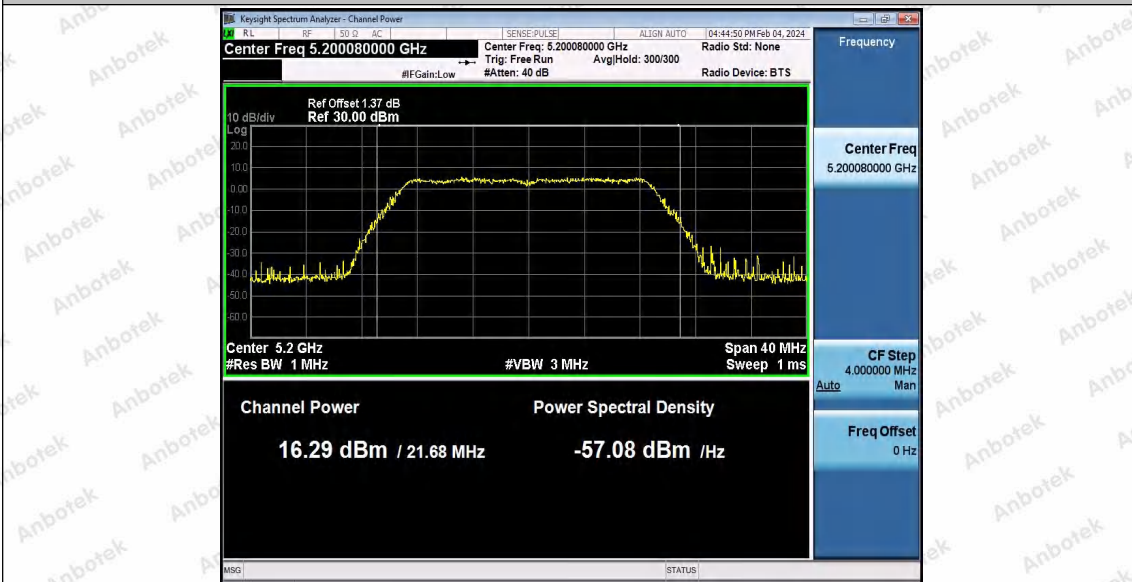

11N20SISO_Ant1_5240