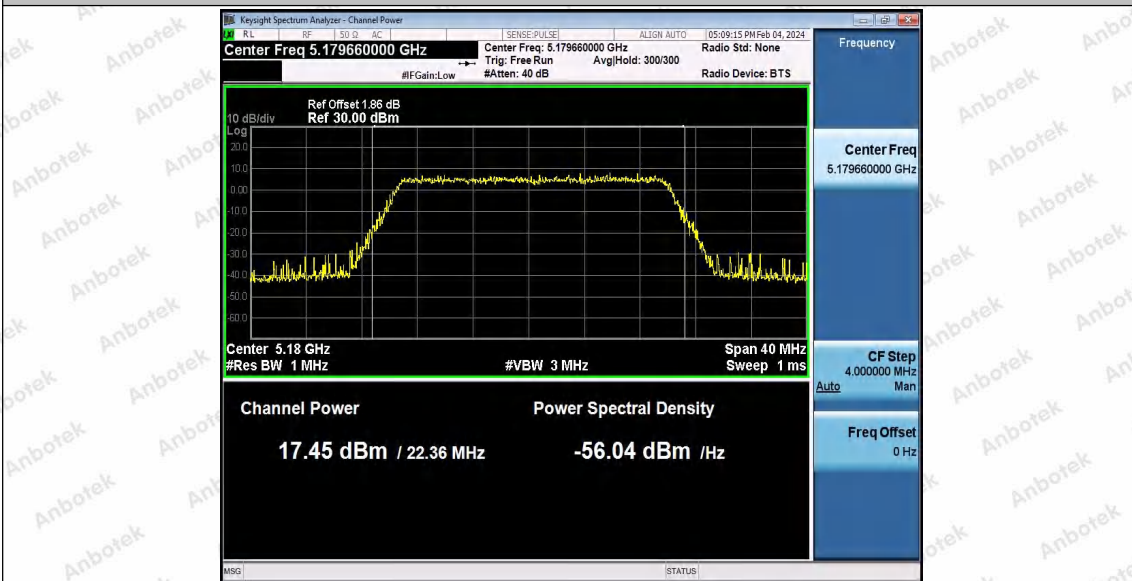

Shenzhen Anbotek Compliance Laboratory Limited

Address: 1/F., Building D, Sogood Science and Technology Park, Sanwei Community, Hangcheng Street, Bao'an District, Shenzhen, Guangdong, China.
Tel: (86) 0755-26066440 Fax: (86) 0755-26014772 Email: service@anbotek.com

Hotline
400-003-0500
www.anbotek.com.cn