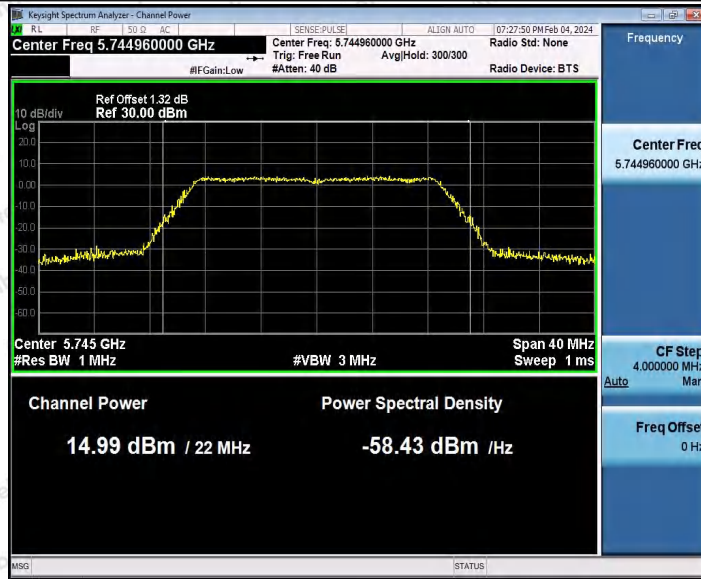

11AC20SISO_Ant1_5785