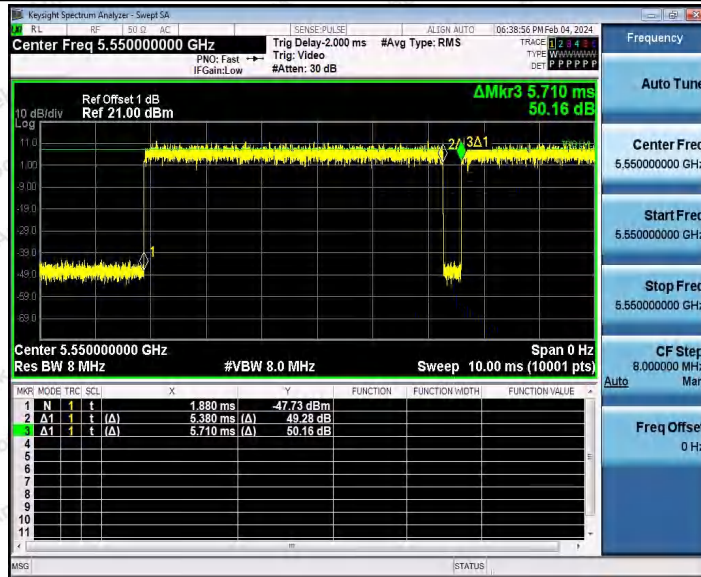

11AX40SISO_Ant1_5670

Shenzhen Anbotek Compliance Laboratory Limited

Address: 1/F., Building D, Sogood Science and Technology Park, Sanwei Community, Hangcheng Street, Bao'an District, Shenzhen, Guangdong, China.
Tel: (86) 0755-26066440 Fax: (86) 0755-26014772 Email: service@anbotek.com

Hotline
400-003-0500
www.anbotek.com.cn