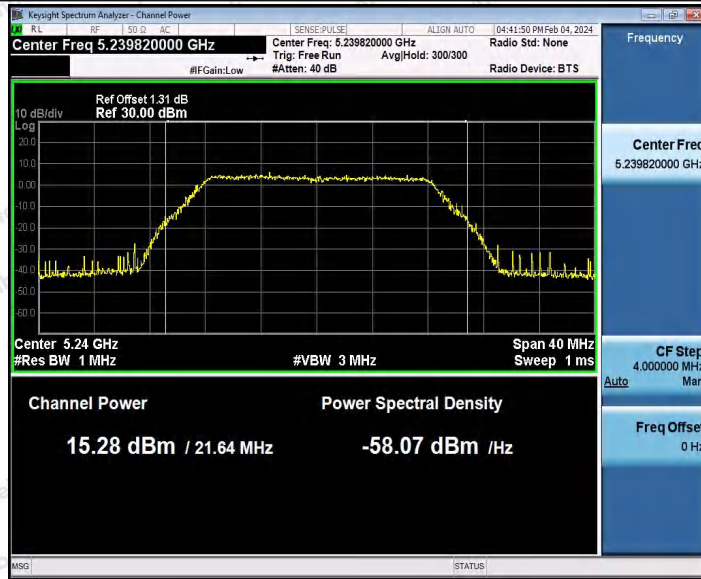

11A_Ant1_5260