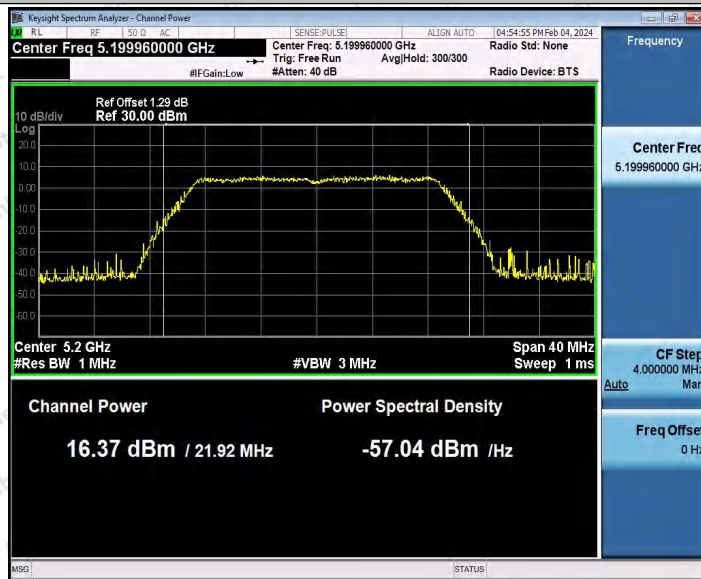

Hotline
400-003-0500
www.anbotek.com.cn

11AC20SISO_Ant1_5180

11AC20SISO_Ant1_5200

Shenzhen Anbotek Compliance Laboratory Limited

Address: 1/F., Building D, Sogood Science and Technology Park, Sanwei Community, Hangcheng Street, Bao'an District, Shenzhen, Guangdong, China.
Tel: (86) 0755-26066440 Fax: (86) 0755-26014772 Email: service@anbotek.com