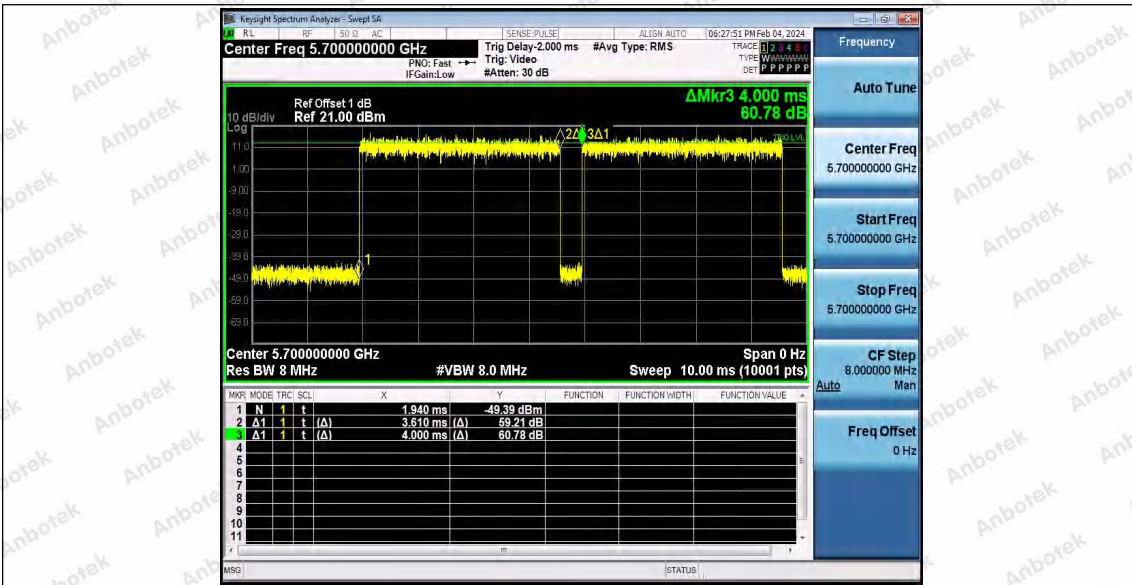

11AX20SISO_Ant1_5745