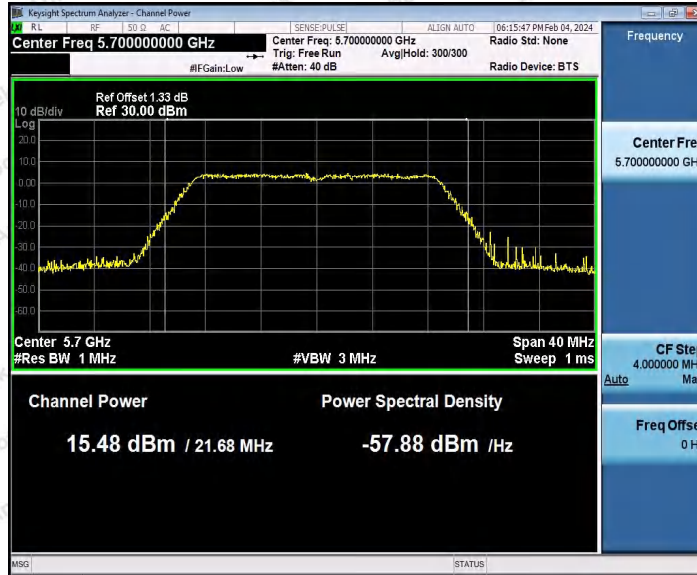

11AC20SISO_Ant1_5700

11AC20SISO_Ant1_5745

Shenzhen Anbotek Compliance Laboratory Limited

Address: 1/F., Building D, Sogood Science and Technology Park, Sanwei Community, Hangcheng Street, Bao'an District, Shenzhen, Guangdong, China.
Tel: (86) 0755-26066440 Fax: (86) 0755-26014772 Email: service@anbotek.com

Hotline
400-003-0500
www.anbotek.com.cn