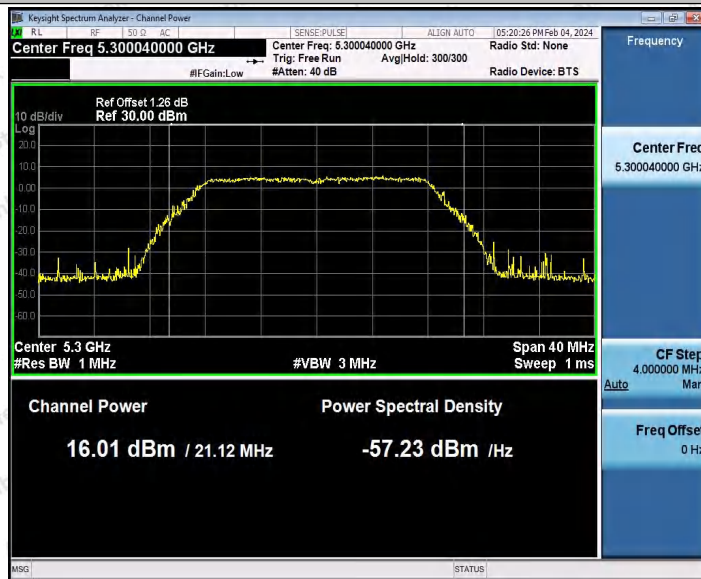

Shenzhen Anbotek Compliance Laboratory Limited

Address: 1/F., Building D, Sogood Science and Technology Park, Sanwei Community, Hangcheng Street, Bao'an District, Shenzhen, Guangdong, China.
Tel: (86) 0755-26066440 Fax: (86) 0755-26014772 Email: service@anbotek.com

Hotline: 400-003-0500
www.anbotek.com.cn