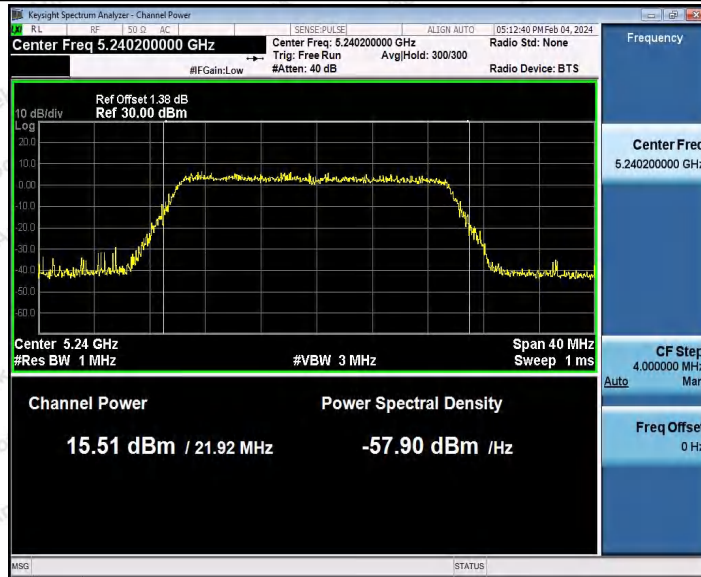

11AX20SISO_Ant1_5240

11AX20SISO_Ant1_5260

Shenzhen Anbotek Compliance Laboratory Limited

Address: 1/F., Building D, Sogood Science and Technology Park, Sanwei Community, Hangcheng Street, Bao'an District, Shenzhen, Guangdong, China.
Tel: (86) 0755-26066440 Fax: (86) 0755-26014772 Email: service@anbotek.com

Hotline: 400-003-0500
www.anbotek.com.cn