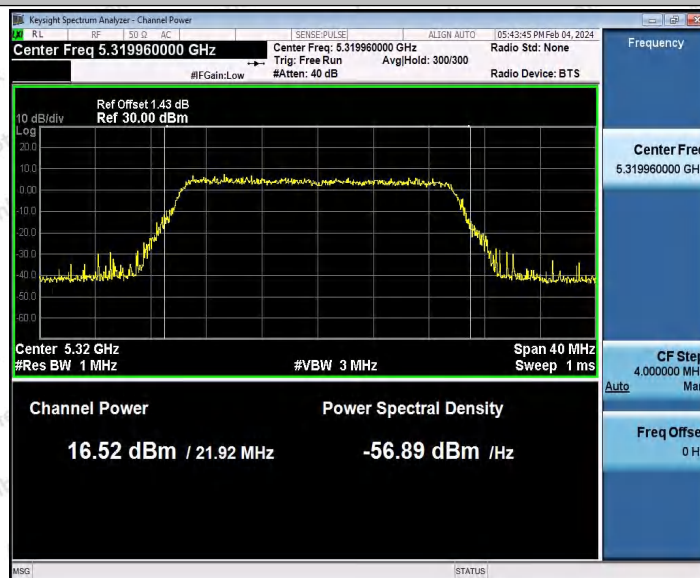

Shenzhen Anbotek Compliance Laboratory Limited

Address: 1/F., Building D, Sogood Science and Technology Park, Sanwei Community, Hangcheng Street, Bao'an District, Shenzhen, Guangdong, China.
Tel: (86) 0755-26066440 Fax: (86) 0755-26014772 Email: service@anbotek.com

Hotline
400-003-0500
www.anbotek.com.cn