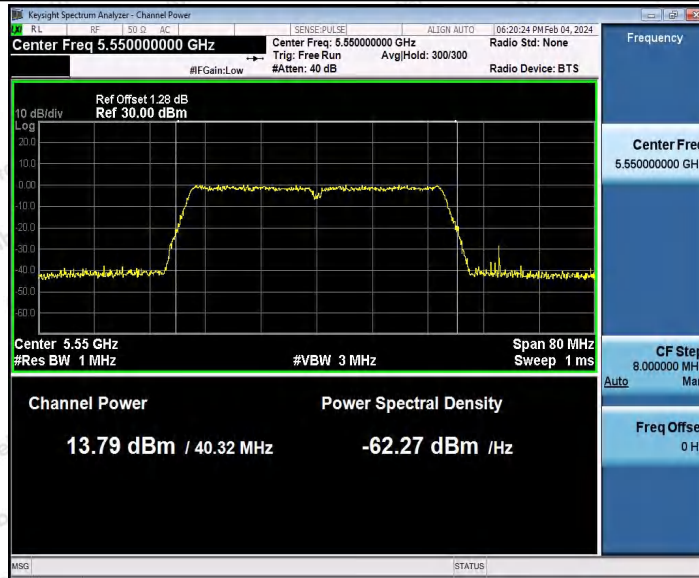

11AC40SISO_Ant1_5550