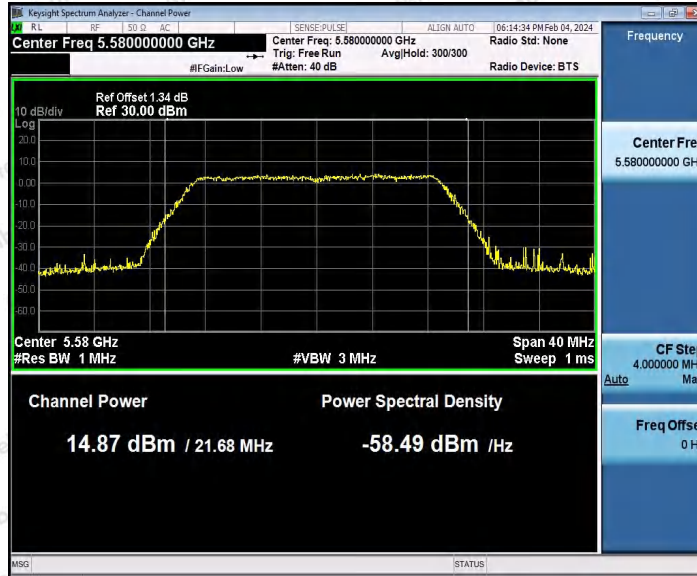

11AC20SISO_Ant1_5580