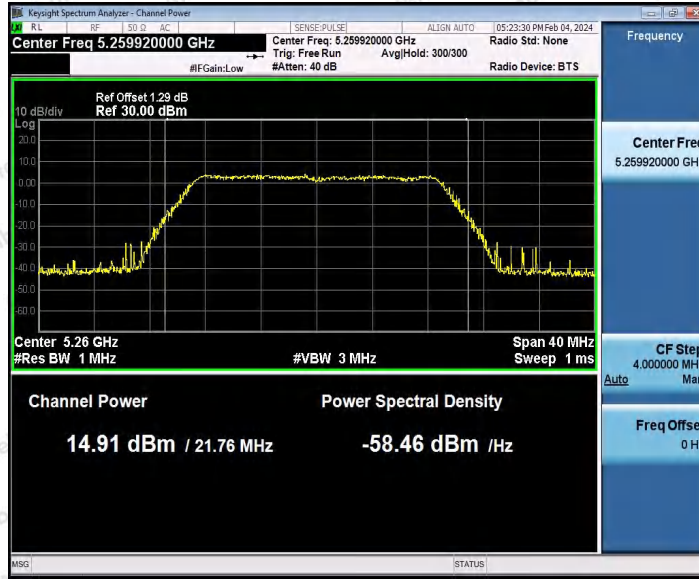

11N20SISO_Ant1_5260