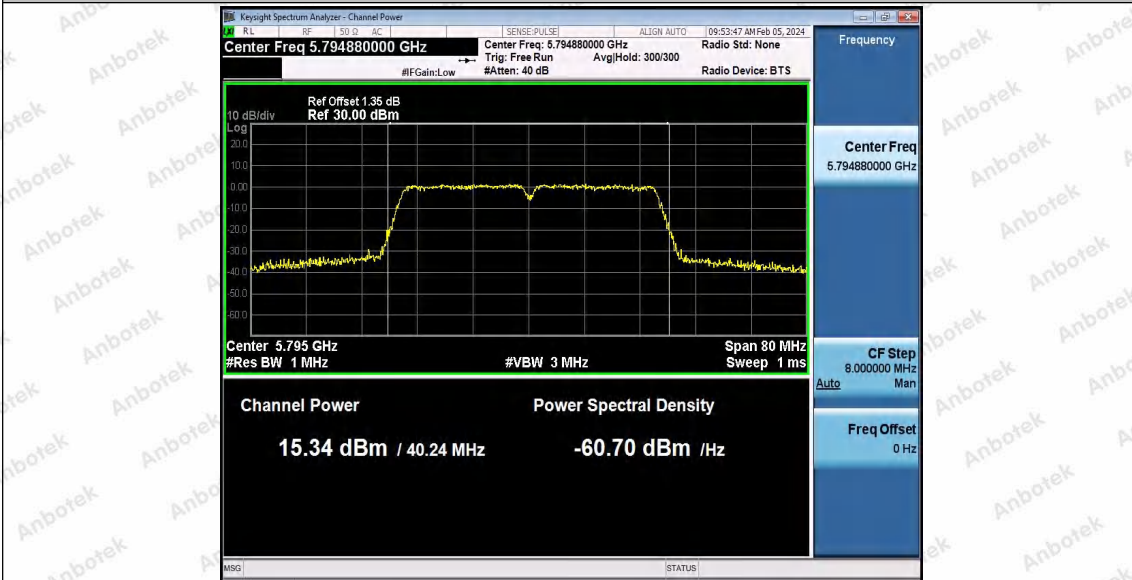

11AX20SISO_Ant1_5180