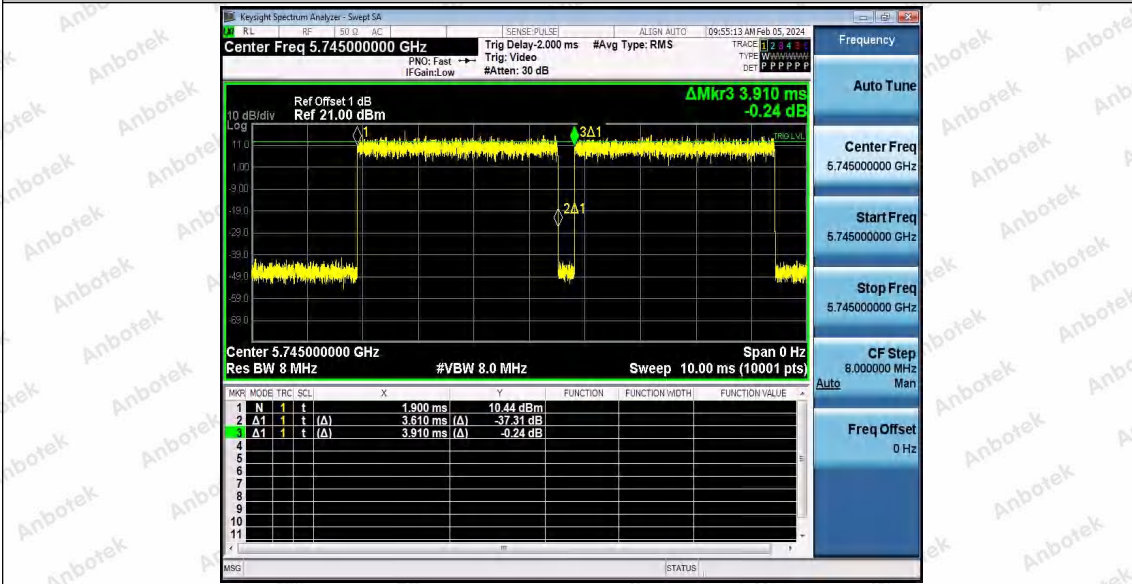

11AX20SISO_Ant1_5785