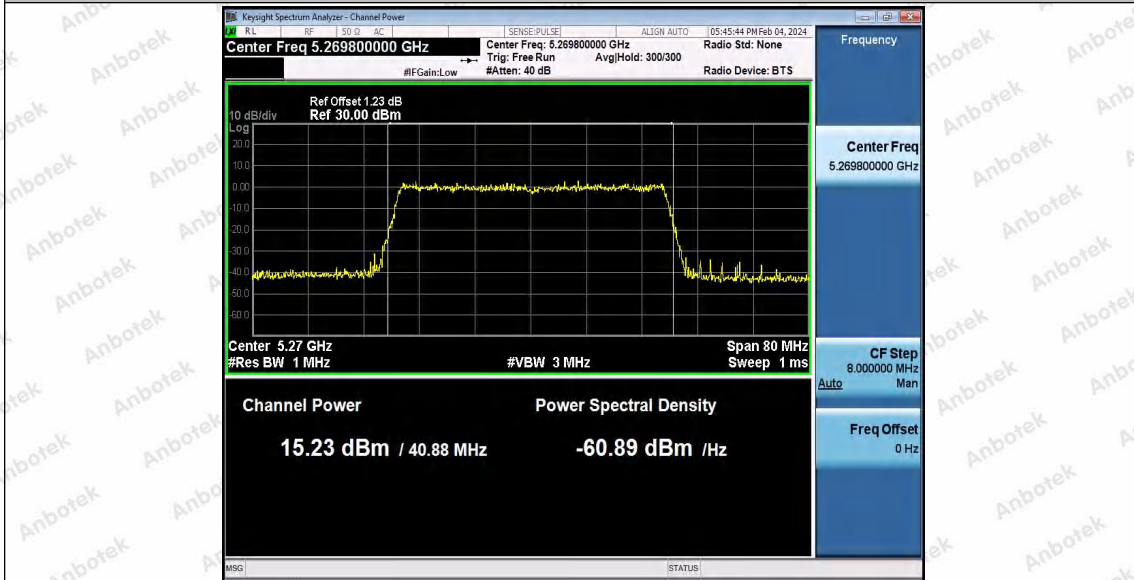

11AX40SISO_Ant1_5310