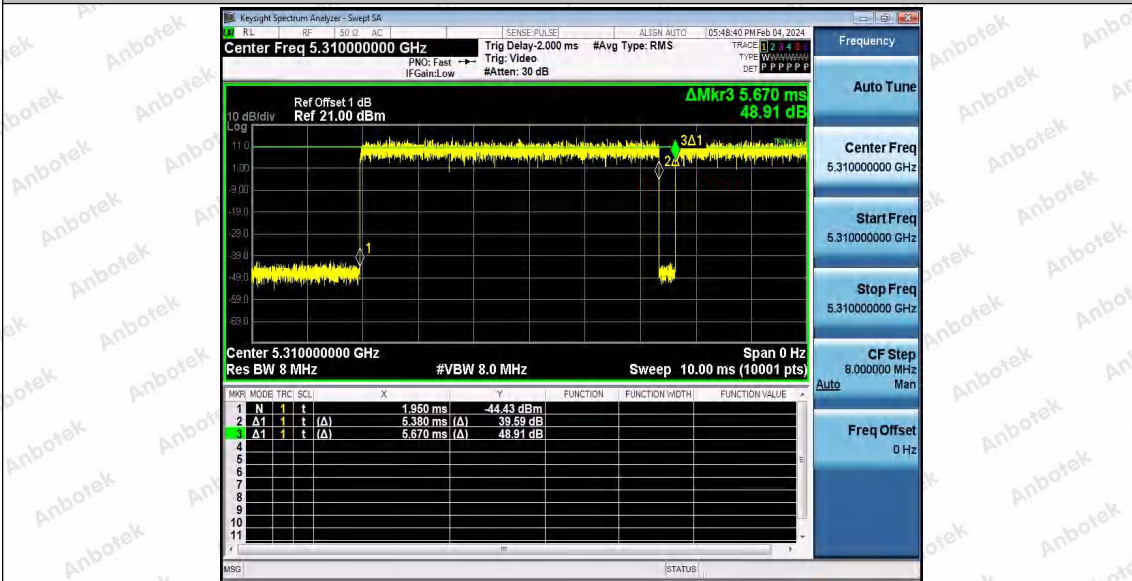

Hotline
400-003-0500
www.anbotek.com.cn

11AX40SISO_Ant1_5270

11AX40SISO_Ant1_5310

Shenzhen Anbotek Compliance Laboratory Limited

Address: 1/F., Building D, Sogood Science and Technology Park, Sanwei Community, Hangcheng Street, Bao'an District, Shenzhen, Guangdong, China.
 Tel: (86) 0755-26066440 Fax: (86) 0755-26014772 Email: service@anbotek.com