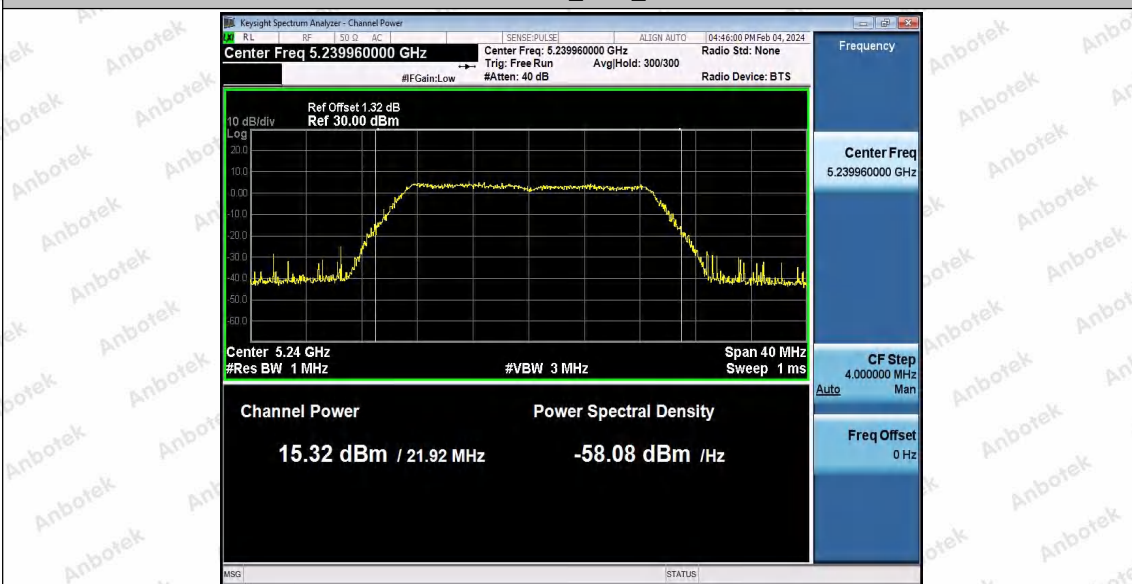

Hotline: 400-003-0500
 www.anbotek.com.cn

11N20SISO_Ant1_5200

11N20SISO_Ant1_5240

Shenzhen Anbotek Compliance Laboratory Limited

Address: 1/F., Building D, Sogood Science and Technology Park, Sanwei Community, Hangcheng Street, Bao'an District, Shenzhen, Guangdong, China.
 Tel: (86) 0755-26066440 Fax: (86) 0755-26014772 Email: service@anbotek.com