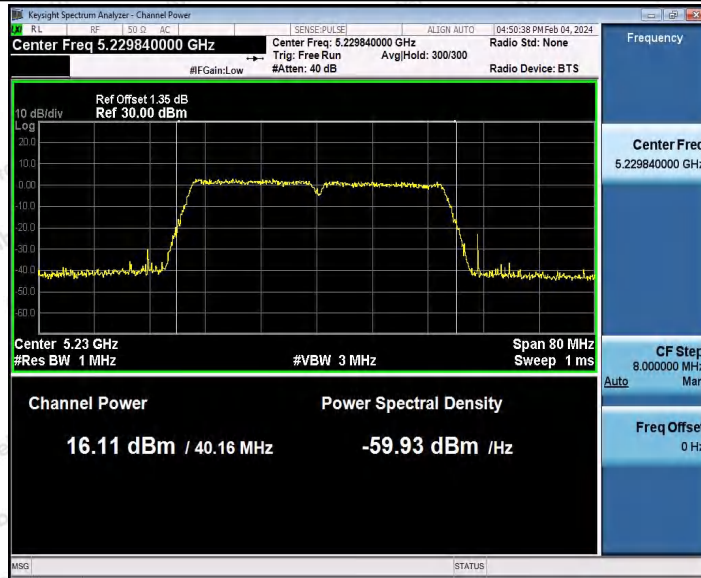

11N40SISO_Ant1_5230