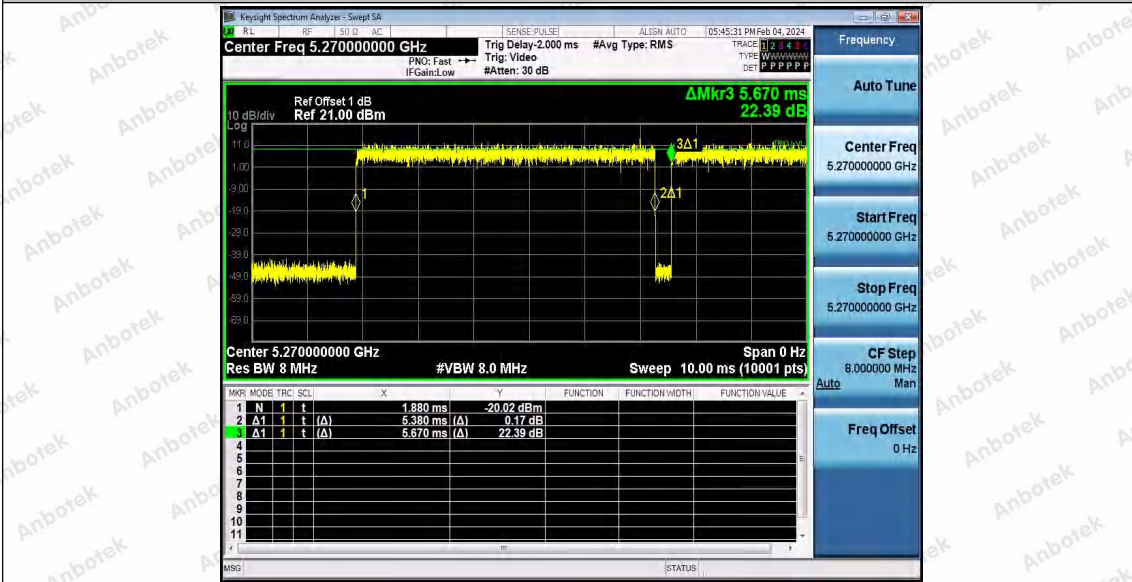

11AX40SISO_Ant1_5310