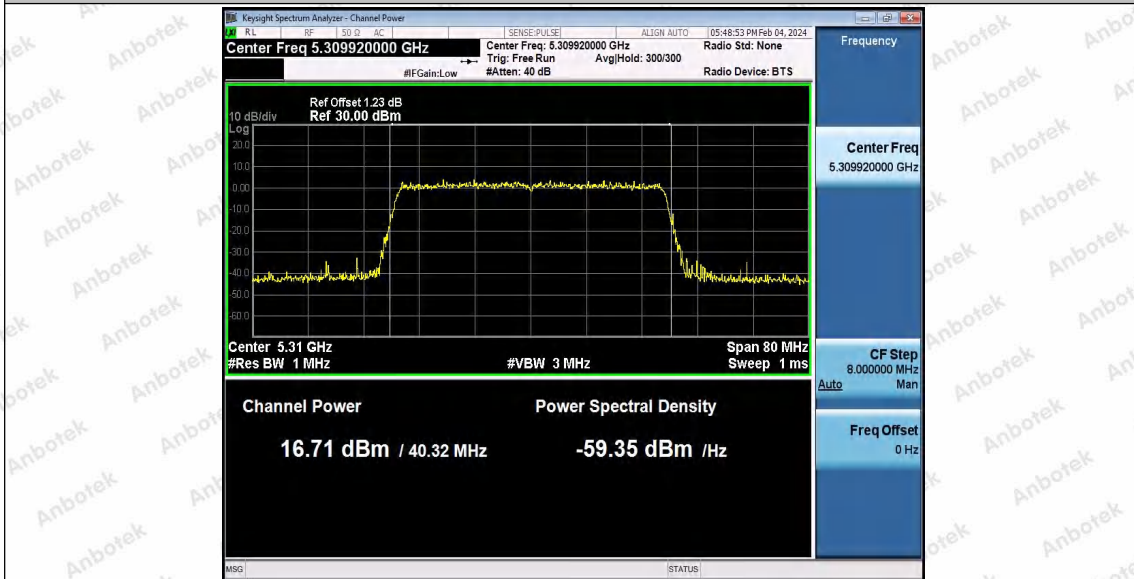

Shenzhen Anbotek Compliance Laboratory Limited

Address: 1/F., Building D, Sogood Science and Technology Park, Sanwei Community, Hangcheng Street, Bao'an District, Shenzhen, Guangdong, China.
Tel: (86) 0755-26066440 Fax: (86) 0755-26014772 Email: service@anbotek.com

Hotline 400-003-0500
www.anbotek.com.cn