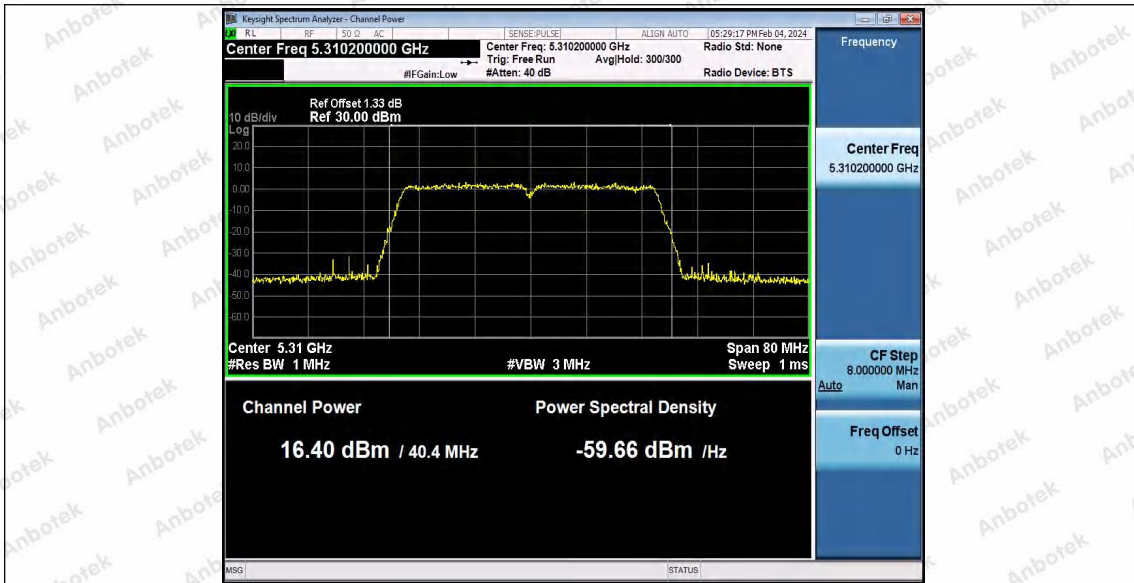

11N40SISO_Ant1_5510