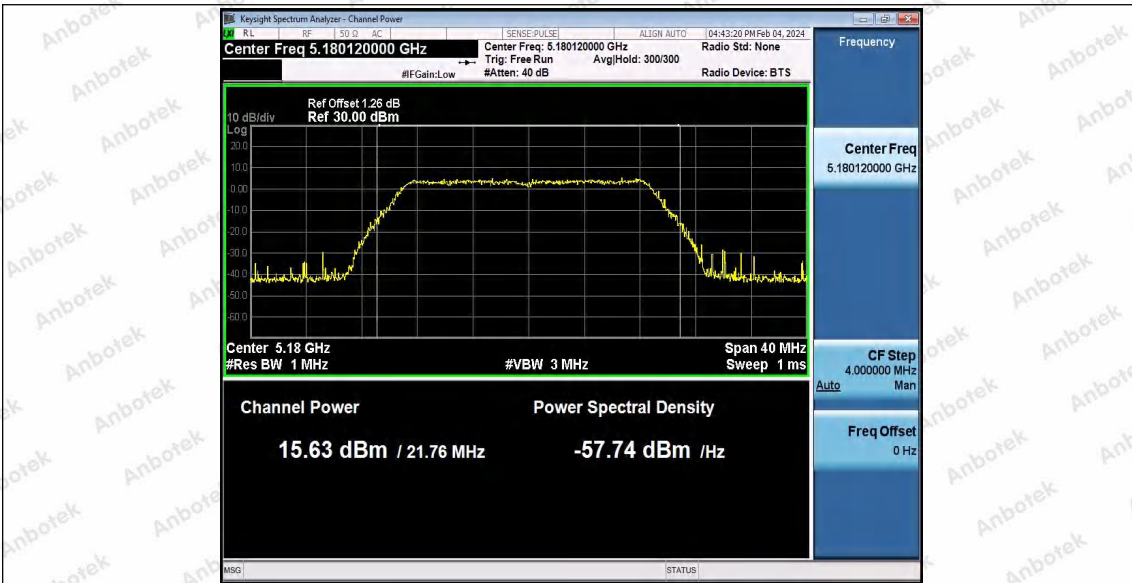

11N20SISO_Ant1_5200