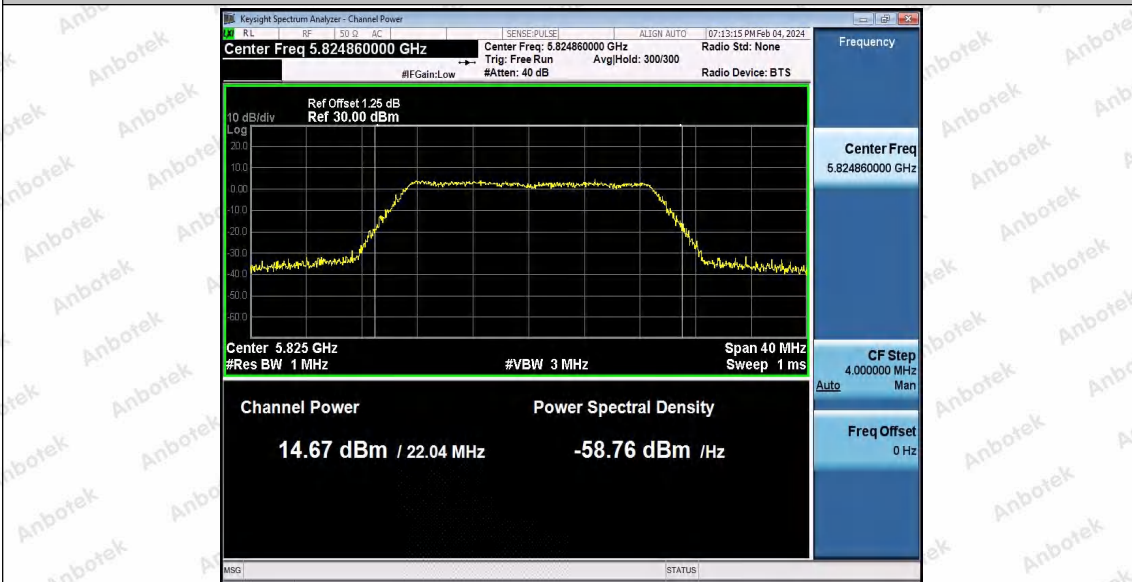

11N40SISO_Ant1_5190