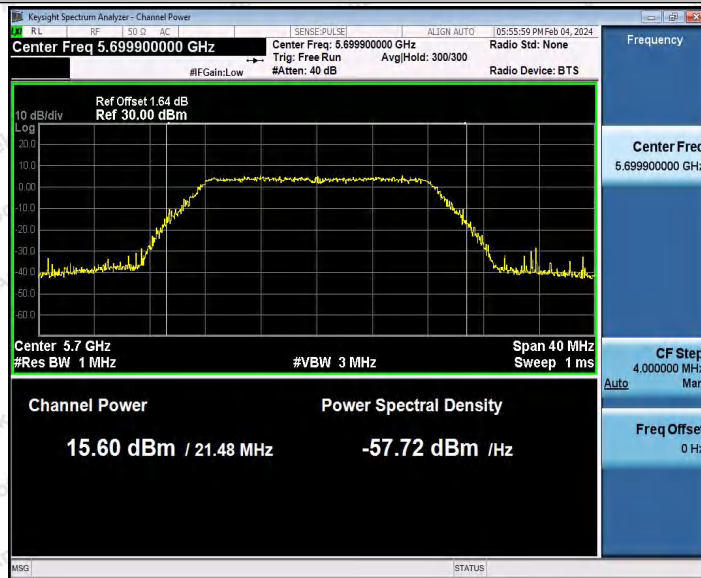

11A_Ant1_5745