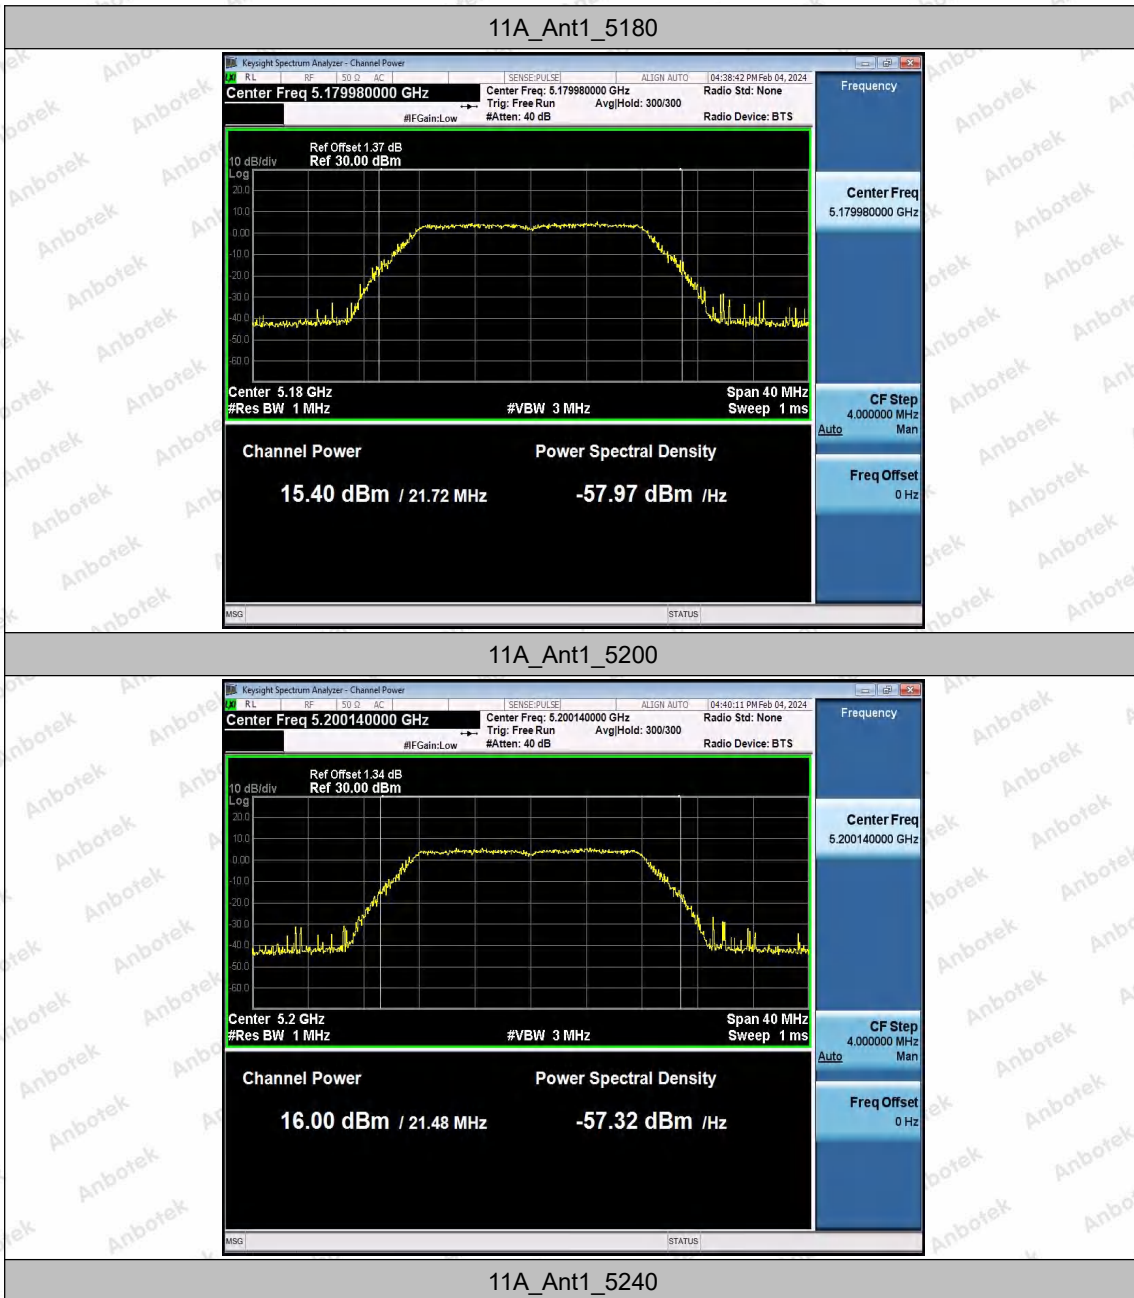

Test Graphs Channel Power

Shenzhen Anbotek Compliance Laboratory Limited

Address: 1/F., Building D, Sogood Science and Technology Park, Sanwei Community, Hangcheng Street, Bao'an District, Shenzhen, Guangdong, China.
Tel: (86) 0755-26066440 Fax: (86) 0755-26014772 Email: service@anbotek.com

Hotline
400-003-0500
www.anbotek.com.cn