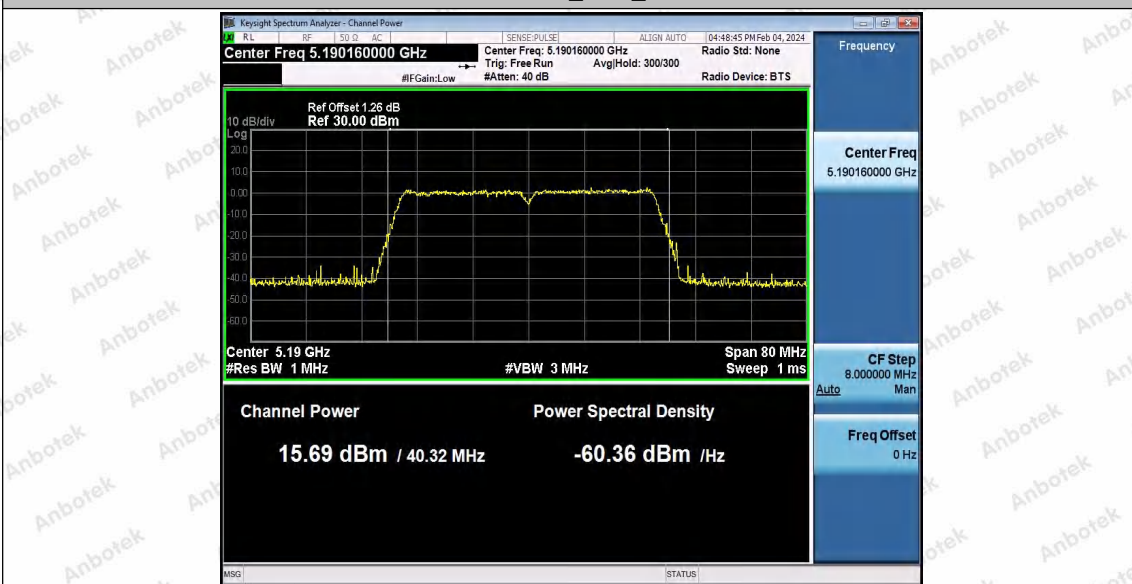

Hotline
400-003-0500
www.anbotek.com.cn

11N20SISO_Ant1_5825

11N40SISO_Ant1_5190

Shenzhen Anbotek Compliance Laboratory Limited

Address: 1/F., Building D, Sogood Science and Technology Park, Sanwei Community, Hangcheng Street, Bao'an District, Shenzhen, Guangdong, China.
Tel: (86) 0755-26066440 Fax: (86) 0755-26014772 Email: service@anbotek.com