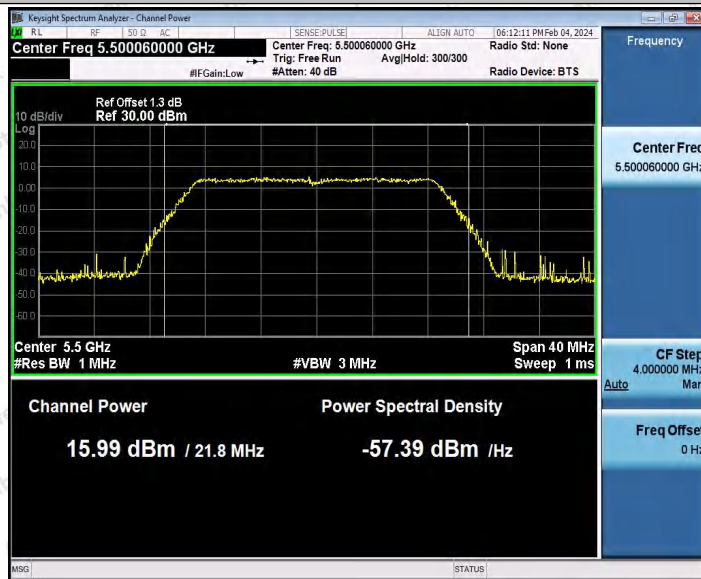

Hotline: 400-003-0500
 www.anbotek.com.cn

11AC20SISO_Ant1_5320

11AC20SISO_Ant1_5500

Shenzhen Anbotek Compliance Laboratory Limited

Address: 1/F., Building D, Sogood Science and Technology Park, Sanwei Community, Hangcheng Street, Bao'an District, Shenzhen, Guangdong, China.
Tel: (86) 0755-26066440 Fax: (86) 0755-26014772 Email: service@anbotek.com