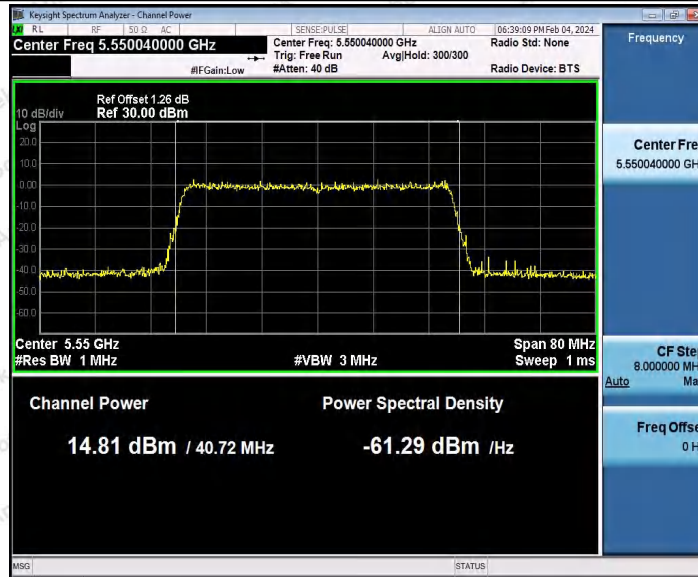

11AX40SISO_Ant1_5550

11AX40SISO_Ant1_5670

Shenzhen Anbotek Compliance Laboratory Limited

Address: 1/F., Building D, Sogood Science and Technology Park, Sanwei Community, Hangcheng Street, Bao'an District, Shenzhen, Guangdong, China.
Tel: (86) 0755-26066440 Fax: (86) 0755-26014772 Email: service@anbotek.com

Hotline: 400-003-0500
www.anbotek.com.cn