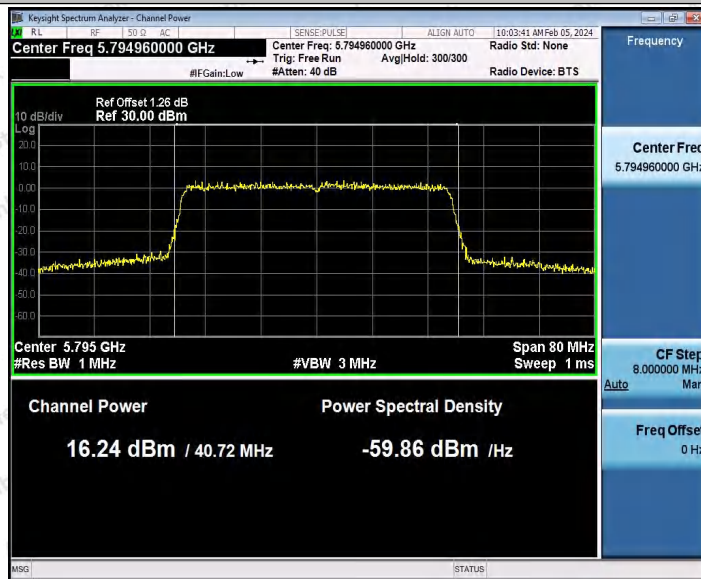

Shenzhen Anbotek Compliance Laboratory Limited

Address: 1/F., Building D, Sogood Science and Technology Park, Sanwei Community, Hangcheng Street, Bao'an District, Shenzhen, Guangdong, China.
Tel: (86) 0755-26066440 Fax: (86) 0755-26014772 Email: service@anbotek.com

Hotline: 400-003-0500
www.anbotek.com.cn