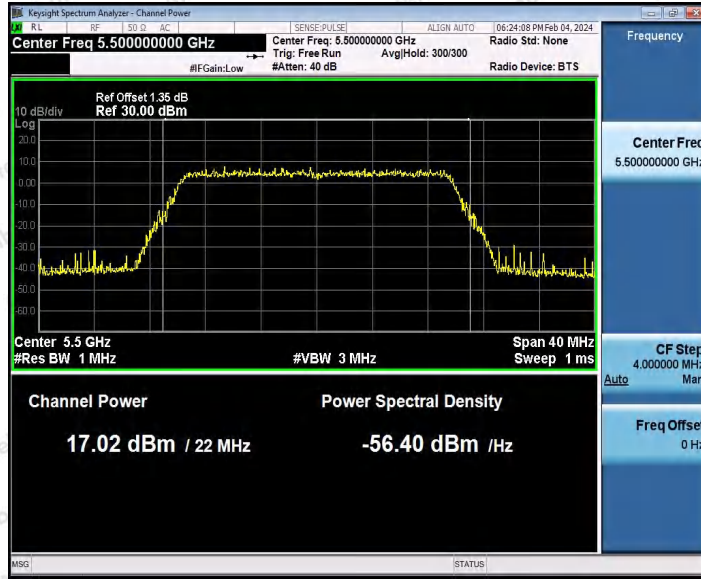

11AX20SISO_Ant1_5500