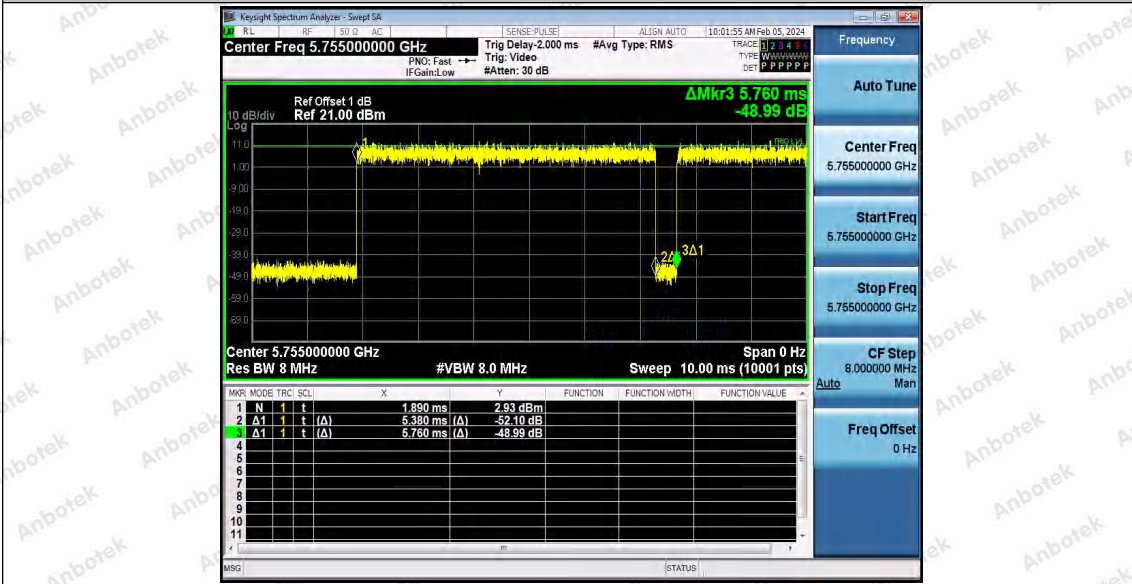

11AX40SISO_Ant1_5795