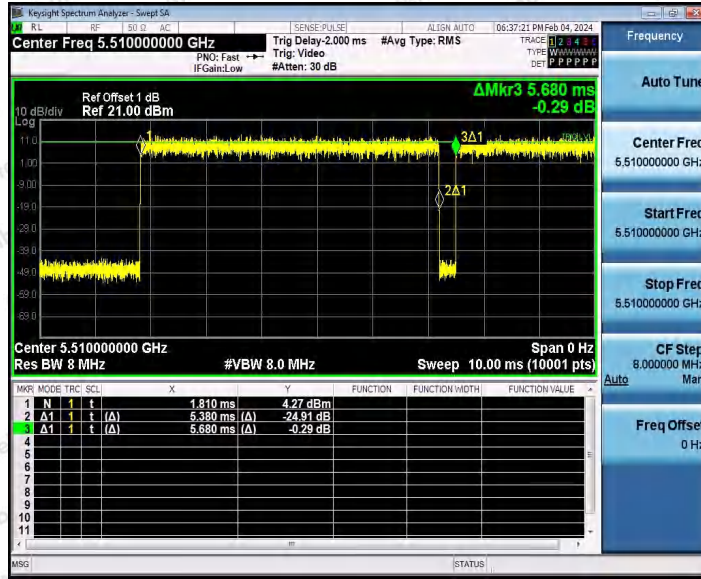

11AX40SISO_Ant1_5510

11AX40SISO_Ant1_5550