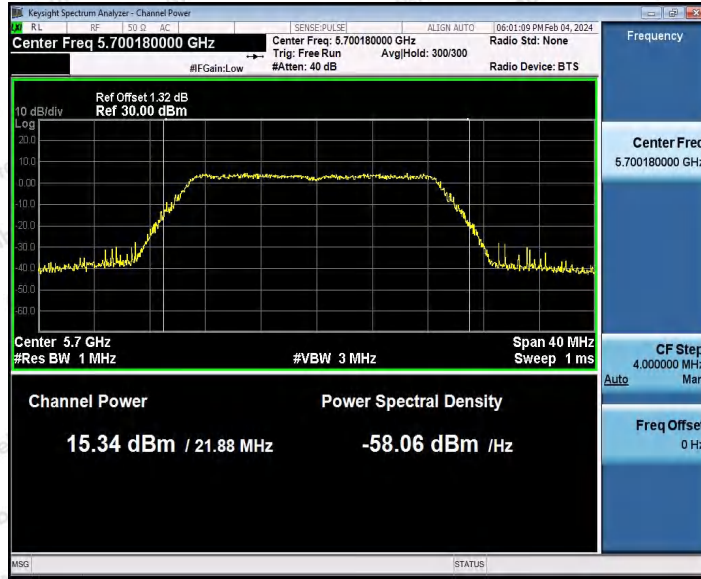

11N20SISO_Ant1_5700