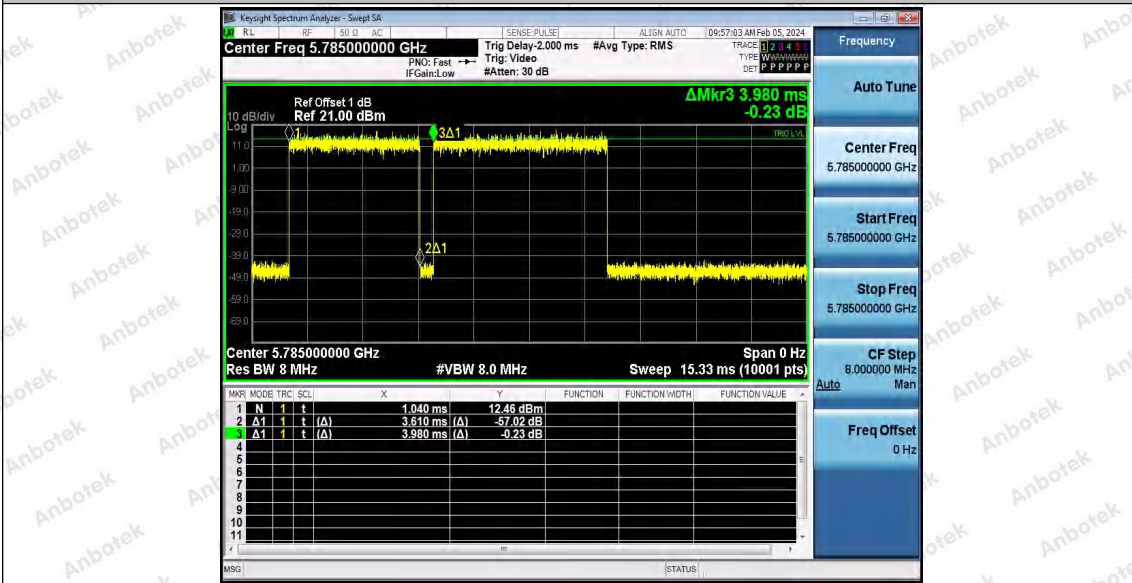

Hotline 400-003-0500
www.anbotek.com.cn

11AX20SISO_Ant1_5745

11AX20SISO_Ant1_5785

Shenzhen Anbotek Compliance Laboratory Limited

Address: 1/F., Building D, Sogood Science and Technology Park, Sanwei Community, Hangcheng Street, Bao'an District, Shenzhen, Guangdong, China.
Tel: (86) 0755-26066440 Fax: (86) 0755-26014772 Email: service@anbotek.com