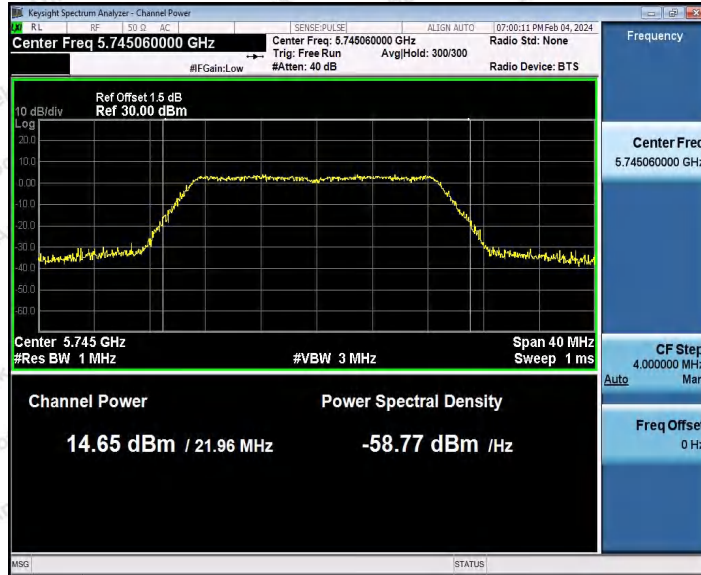

11N20SISO_Ant1_5745

11N20SISO_Ant1_5785

Shenzhen Anbotek Compliance Laboratory Limited

Address: 1/F., Building D, Sogood Science and Technology Park, Sanwei Community, Hangcheng Street, Bao'an District, Shenzhen, Guangdong, China.
Tel: (86) 0755-26066440 Fax: (86) 0755-26014772 Email: service@anbotek.com

Hotline
400-003-0500
www.anbotek.com.cn