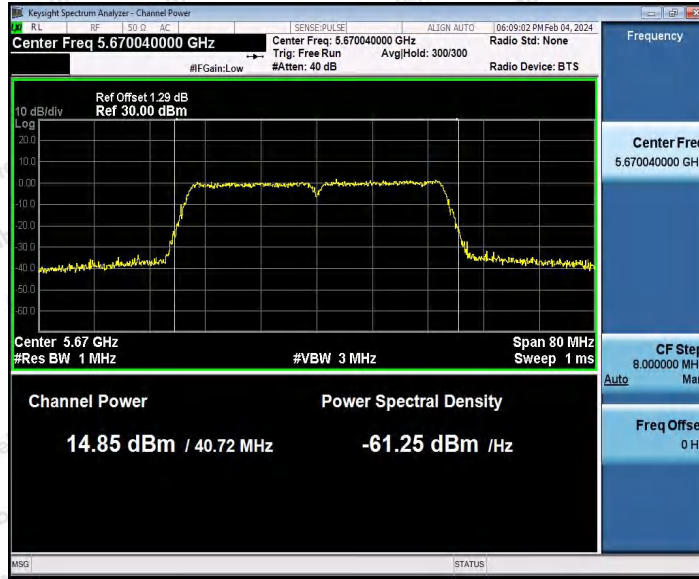

11N40SISO_Ant1_5670