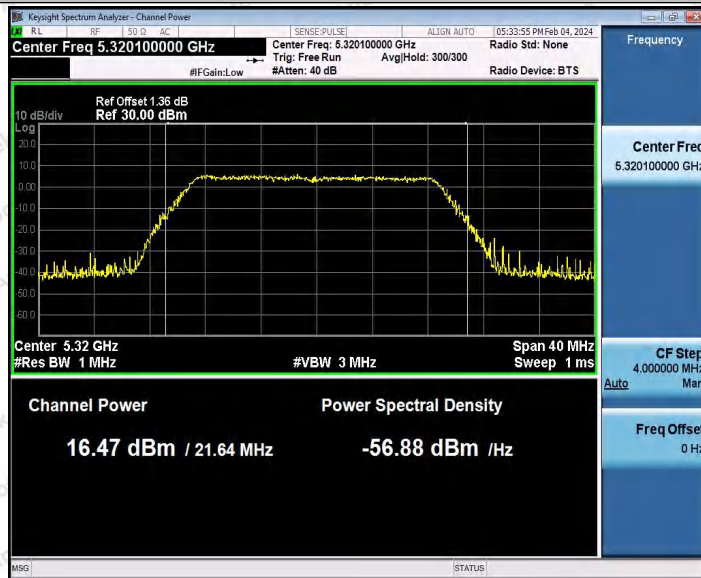

11AC20SISO_Ant1_5500