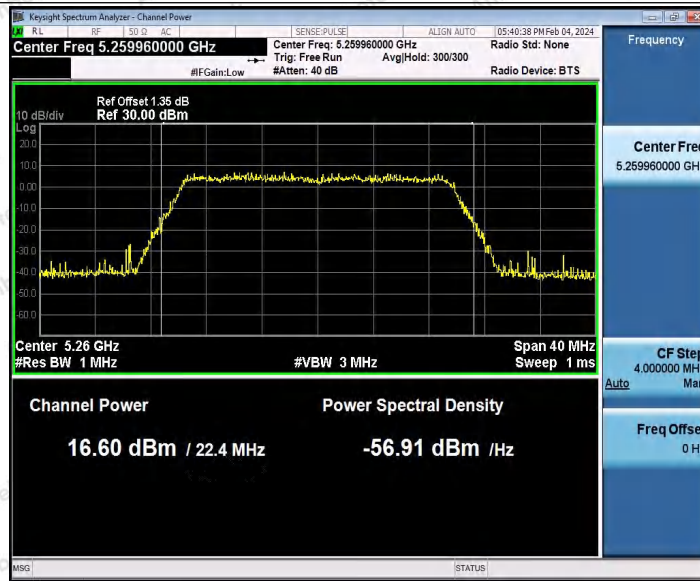

11AX20SISO_Ant1_5300