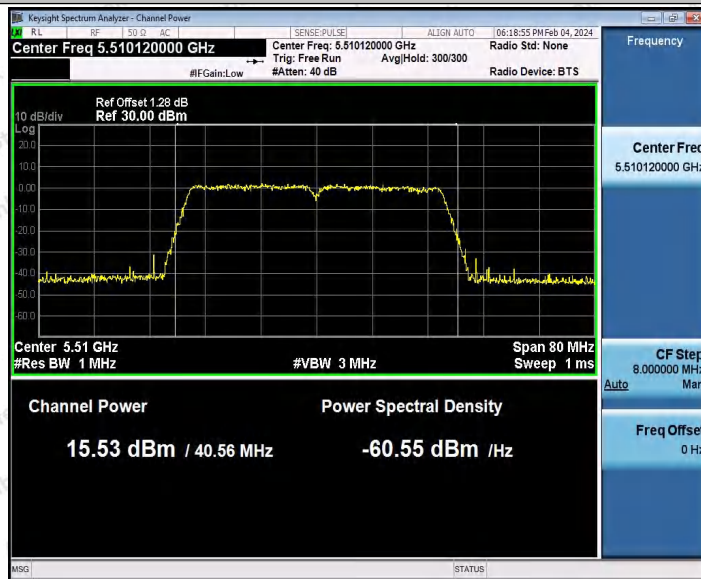

Shenzhen Anbotek Compliance Laboratory Limited

Address: 1/F., Building D, Sogood Science and Technology Park, Sanwei Community, Hangcheng Street, Bao'an District, Shenzhen, Guangdong, China.
Tel: (86) 0755-26066440 Fax: (86) 0755-26014772 Email: service@anbotek.com

Hotline: 400-003-0500
www.anbotek.com.cn