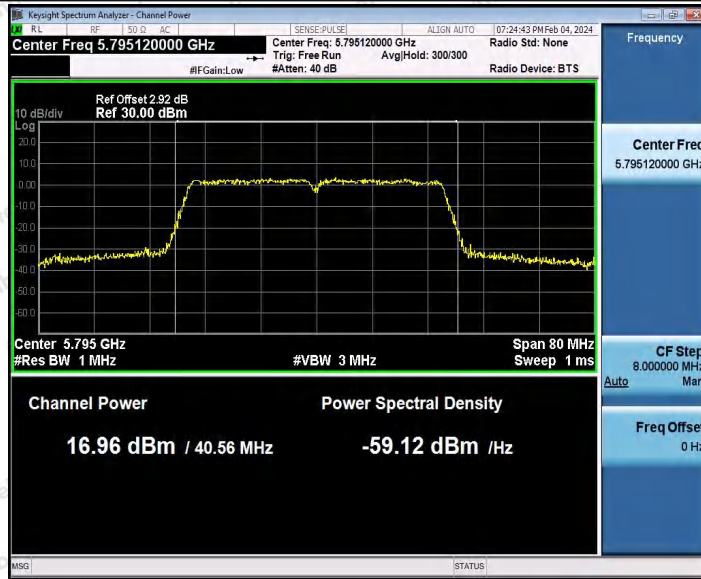

11AC20SISO_Ant1_5180