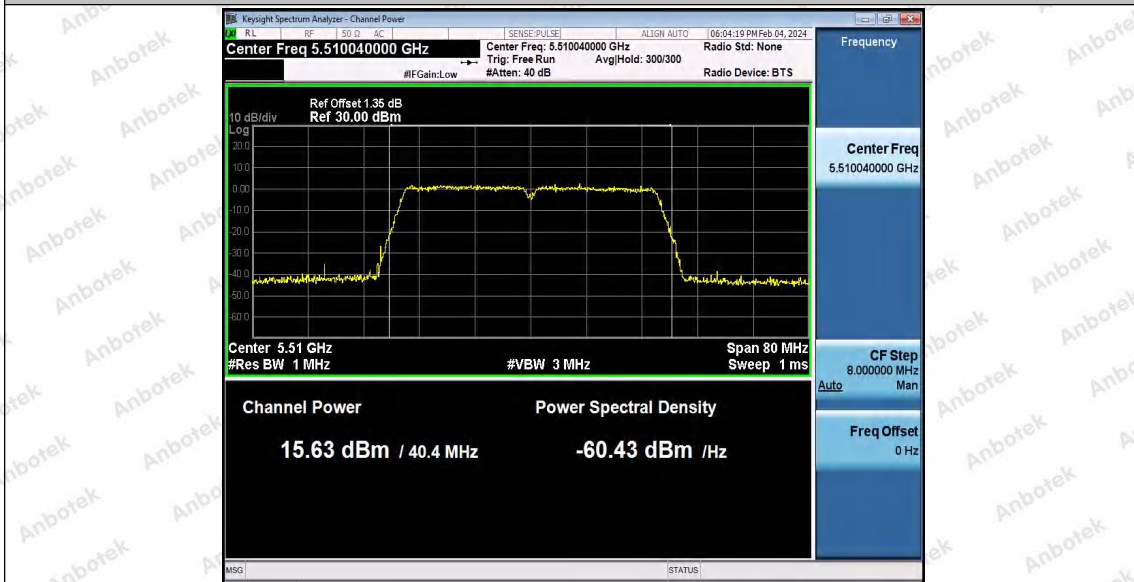

11N40SISO_Ant1_5550