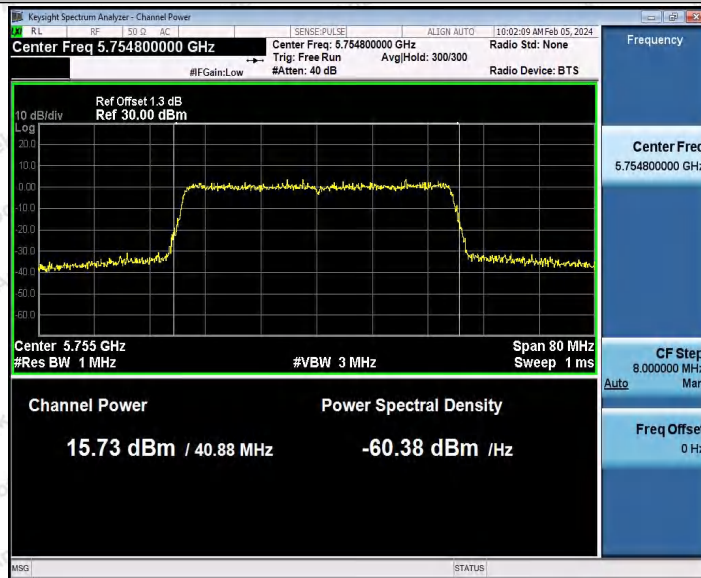

11AX40SISO_Ant1_5795