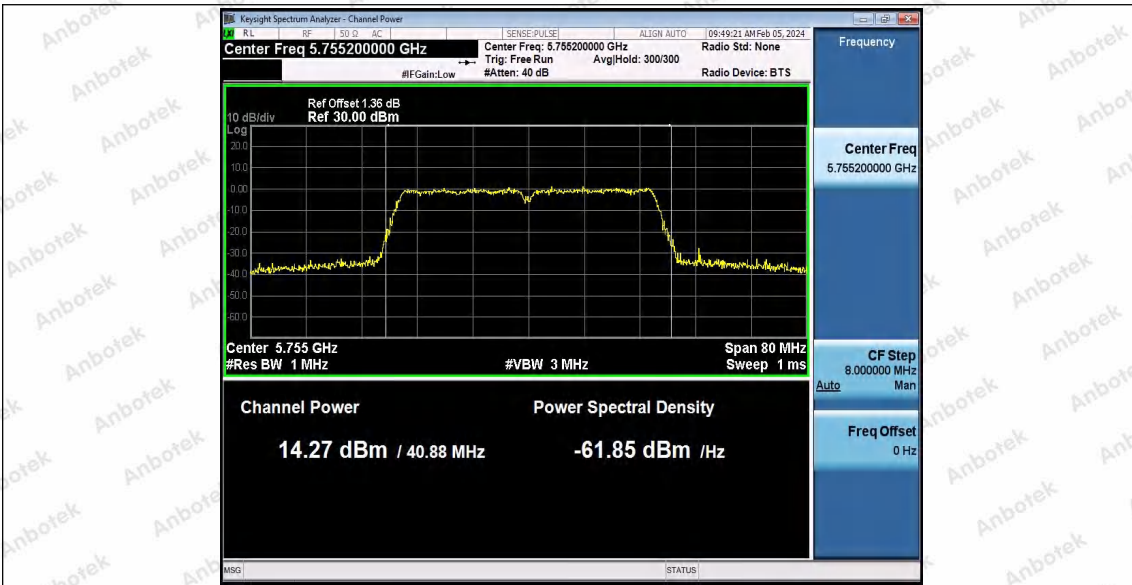

11AC40SISO_Ant1_5795