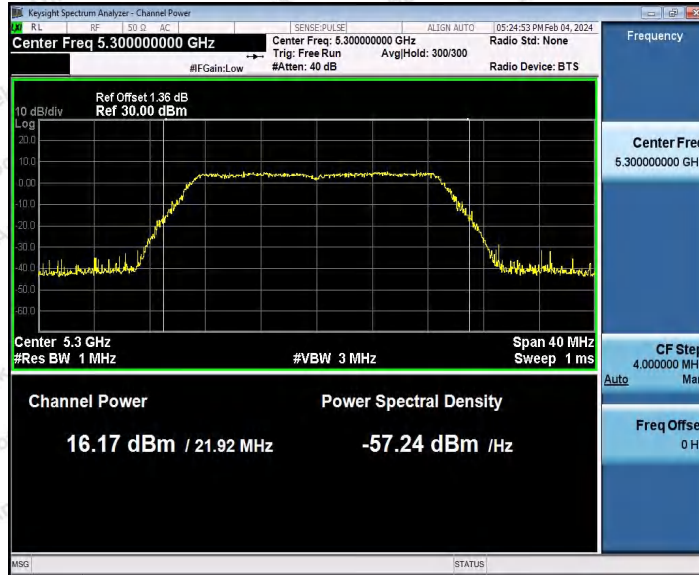

11N20SISO_Ant1_5300

11N20SISO_Ant1_5320

Shenzhen Anbotek Compliance Laboratory Limited

Address: 1/F., Building D, Sogood Science and Technology Park, Sanwei Community, Hangcheng Street, Bao'an District, Shenzhen, Guangdong, China.
Tel: (86) 0755-26066440 Fax: (86) 0755-26014772 Email: service@anbotek.com

Hotline 400-003-0500
www.anbotek.com.cn