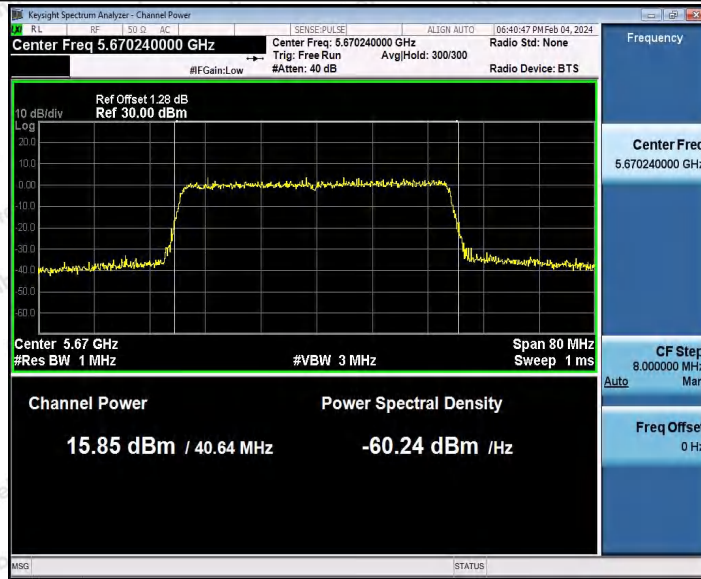

11AX40SISO_Ant1_5755