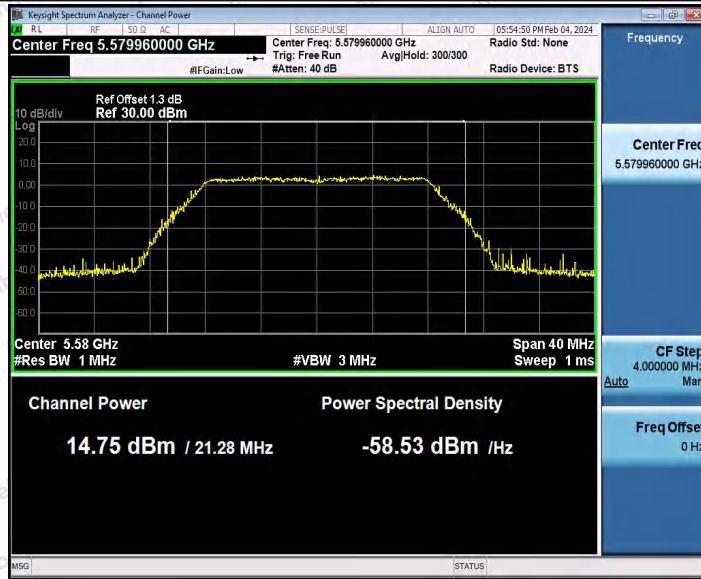

11A_Ant1_5700