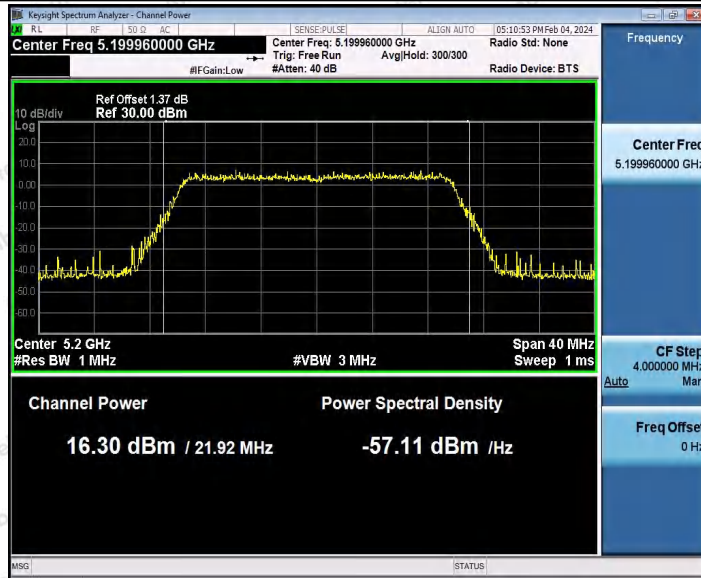

11AX20SISO_Ant1_5200