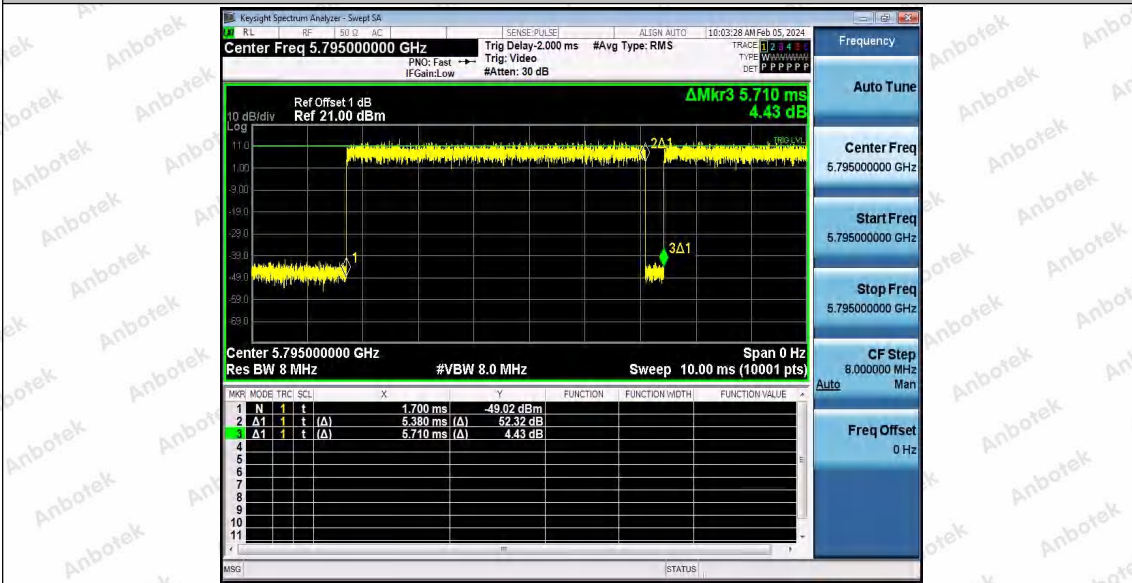

Shenzhen Anbotek Compliance Laboratory Limited

Address: 1/F., Building D, Sogood Science and Technology Park, Sanwei Community, Hangcheng Street, Bao'an District, Shenzhen, Guangdong, China.
Tel: (86) 0755-26066440 Fax: (86) 0755-26014772 Email: service@anbotek.com

Hotline 400-003-0500
www.anbotek.com.cn