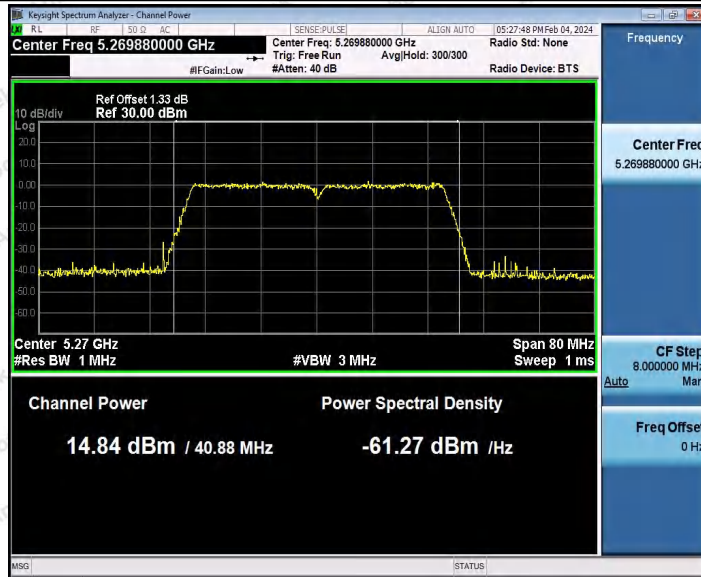

11N40SISO_Ant1_5270

11N40SISO_Ant1_5310

Shenzhen Anbotek Compliance Laboratory Limited

Address: 1/F., Building D, Sogood Science and Technology Park, Sanwei Community, Hangcheng Street, Bao'an District, Shenzhen, Guangdong, China.
Tel: (86) 0755-26066440 Fax: (86) 0755-26014772 Email: service@anbotek.com

Hotline: 400-003-0500
www.anbotek.com.cn