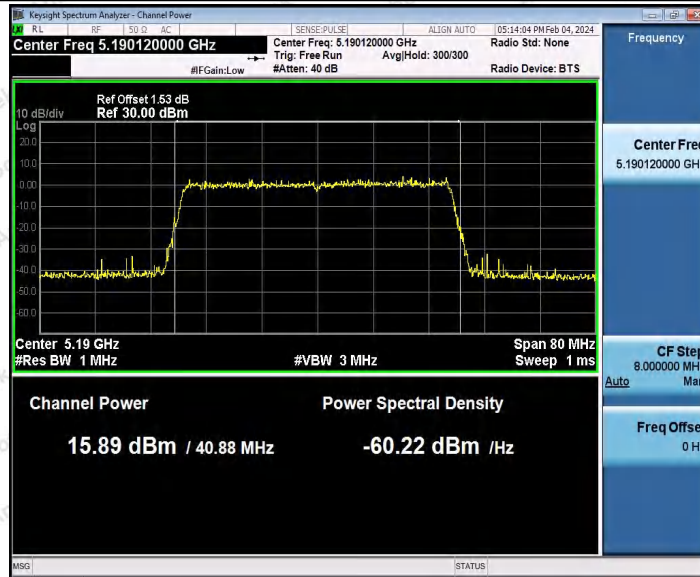

11AX40SISO_Ant1_5190

11AX40SISO_Ant1_5230

Shenzhen Anbotek Compliance Laboratory Limited

Address: 1/F., Building D, Sogood Science and Technology Park, Sanwei Community, Hangcheng Street, Bao'an District, Shenzhen, Guangdong, China.
Tel: (86) 0755-26066440 Fax: (86) 0755-26014772 Email: service@anbotek.com

Hotline
400-003-0500
www.anbotek.com.cn