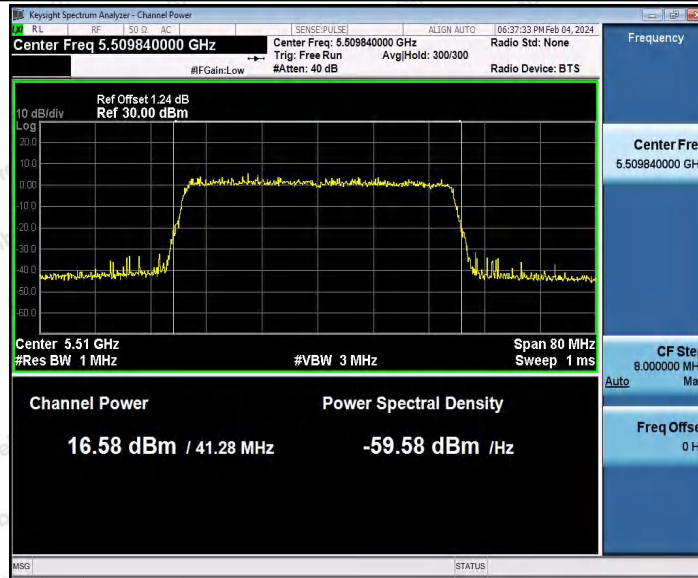

11AX40SISO_Ant1_5510