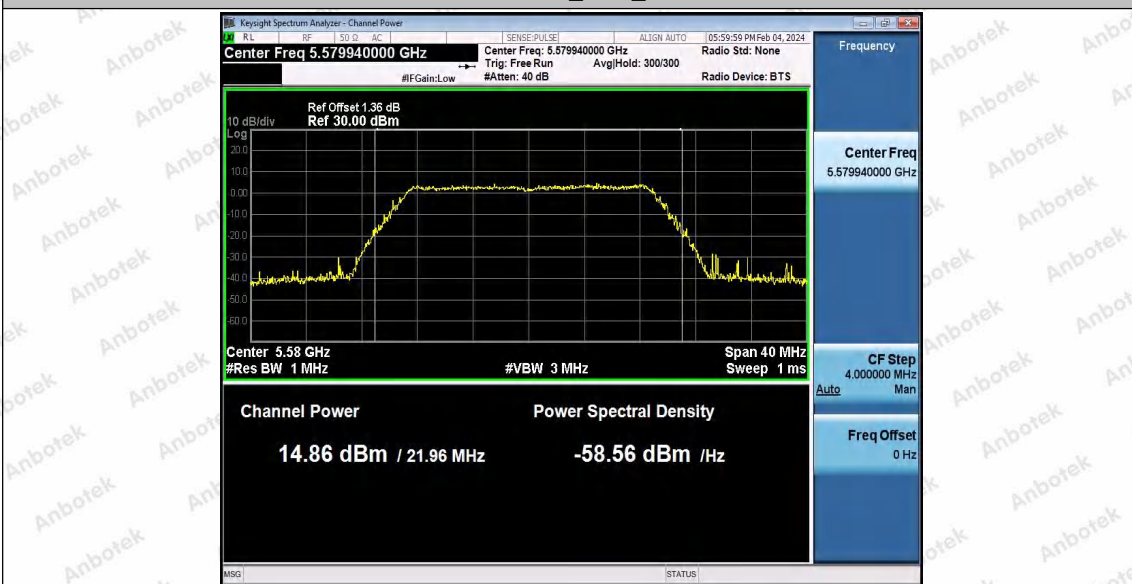

Hotline 400-003-0500
www.anbotek.com.cn

11N20SISO_Ant1_5500

11N20SISO_Ant1_5580

Shenzhen Anbotek Compliance Laboratory Limited

Address: 1/F., Building D, Sogood Science and Technology Park, Sanwei Community, Hangcheng Street, Bao'an District, Shenzhen, Guangdong, China.
Tel: (86) 0755-26066440 Fax: (86) 0755-26014772 Email: service@anbotek.com