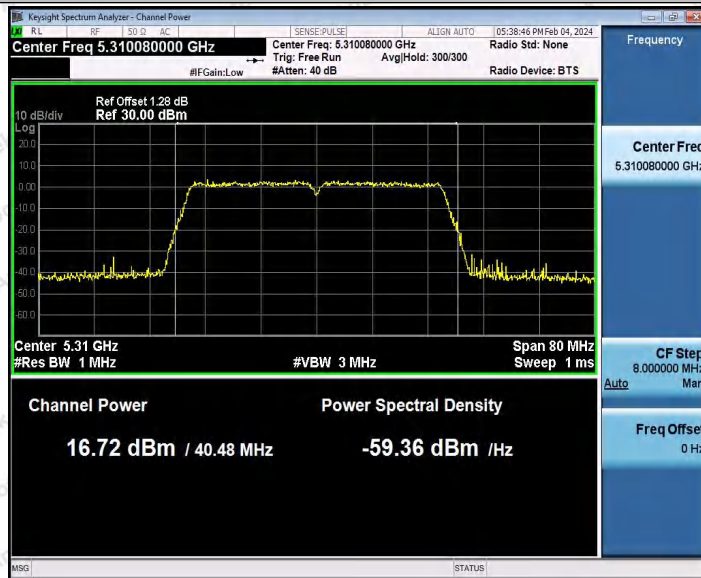

11AC40SISO_Ant1_5510