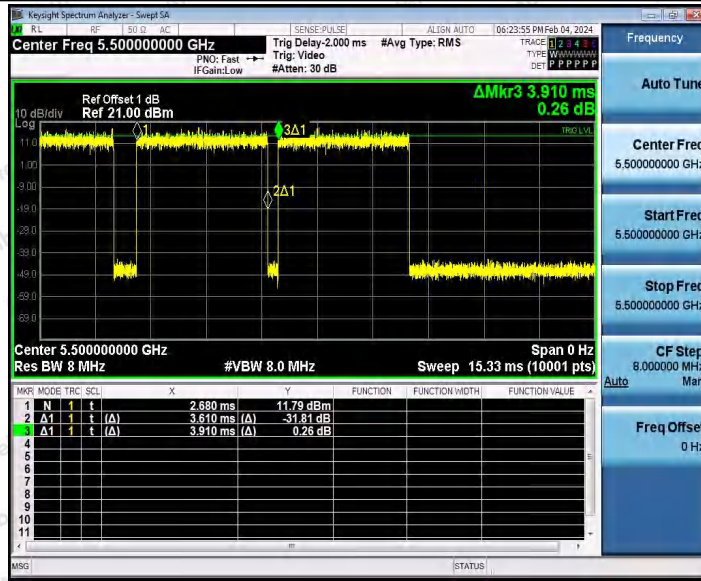

11AX20SISO_Ant1_5500

11AX20SISO_Ant1_5580

11AX20SISO_Ant1_5700

Shenzhen Anbotek Compliance Laboratory Limited

Address: 1/F., Building D, Sogood Science and Technology Park, Sanwei Community, Hangcheng Street, Bao'an District, Shenzhen, Guangdong, China.
Tel: (86) 0755-26066440 Fax: (86) 0755-26014772 Email: service@anbotek.com