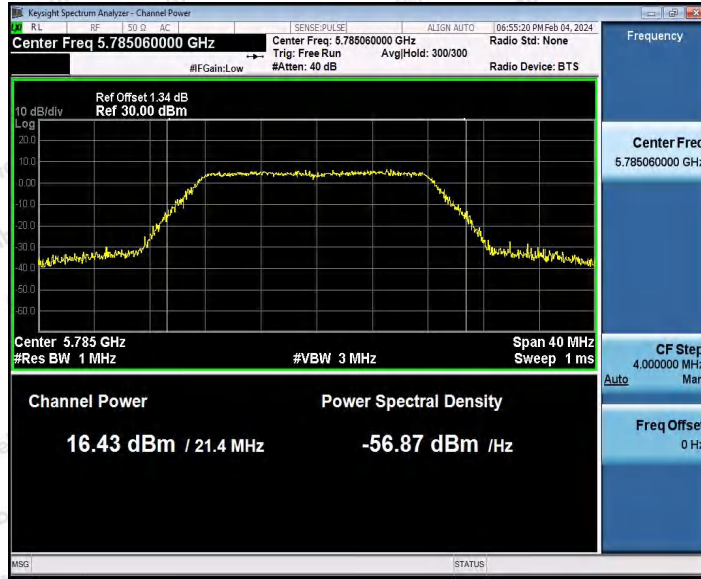

11A_Ant1_5785