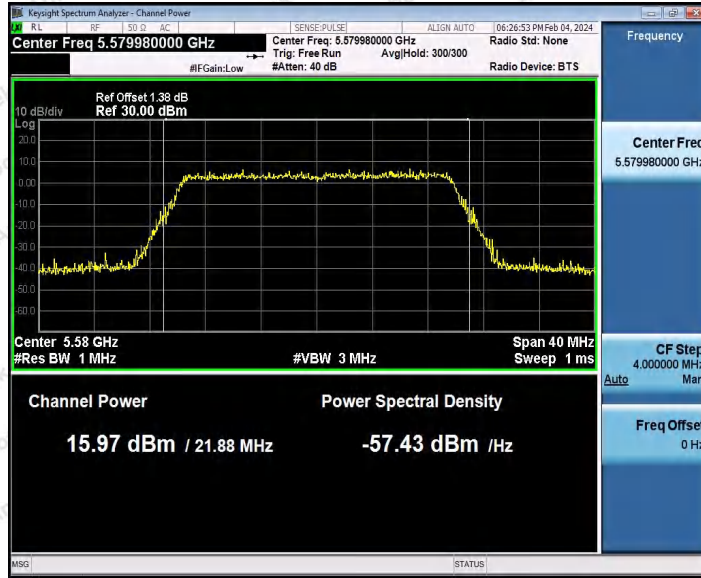

11AX20SISO_Ant1_5580

11AX20SISO_Ant1_5700

Shenzhen Anbotek Compliance Laboratory Limited

Address: 1/F., Building D, Sogood Science and Technology Park, Sanwei Community, Hangcheng Street, Bao'an District, Shenzhen, Guangdong, China.
Tel: (86) 0755-26066440 Fax: (86) 0755-26014772 Email: service@anbotek.com

Hotline 400-003-0500
www.anbotek.com.cn