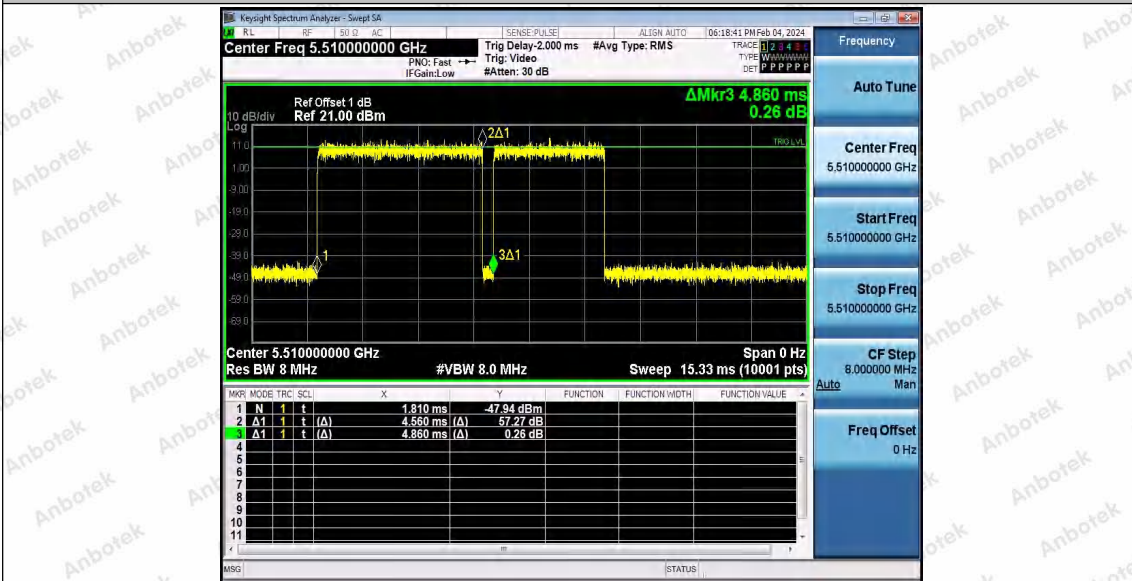

Hotline 400-003-0500  
 www.anbotek.com.cn

11AC40SISO\_Ant1\_5310

11AC40SISO\_Ant1\_5510