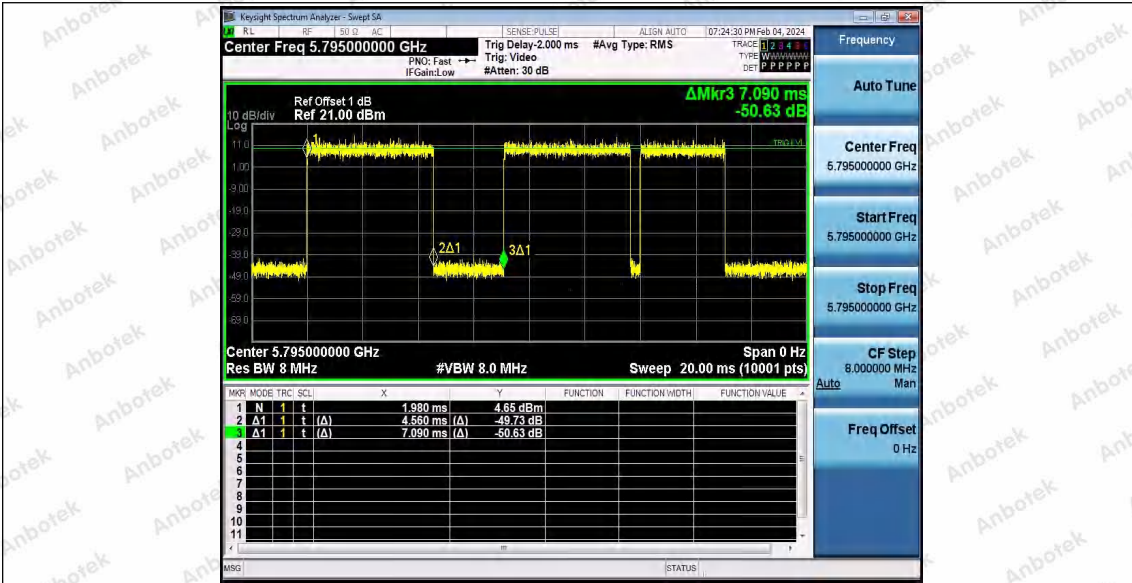

Hotline 400-003-0500  
 www.anbotek.com.cn

11AC20SISO\_Ant1\_5180

11AC20SISO\_Ant1\_5200