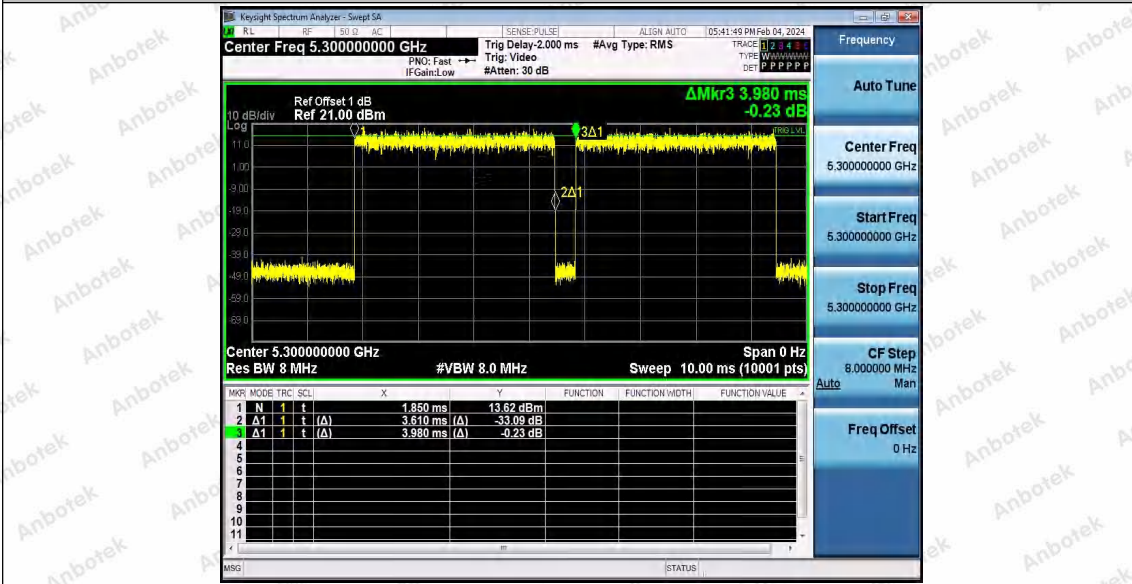

11AX20SISO_Ant1_5320