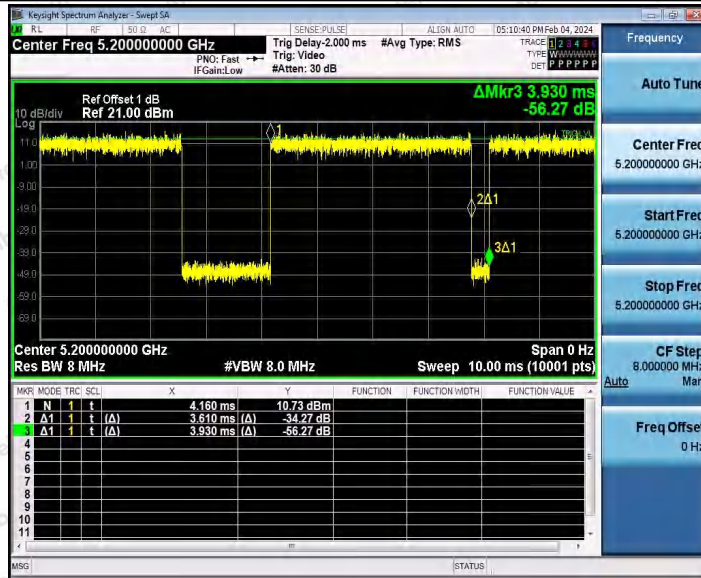

Hotline 400-003-0500  
 www.anbotek.com.cn

11AX20SISO\_Ant1\_5200

11AX20SISO\_Ant1\_5240

11AX20SISO\_Ant1\_5260