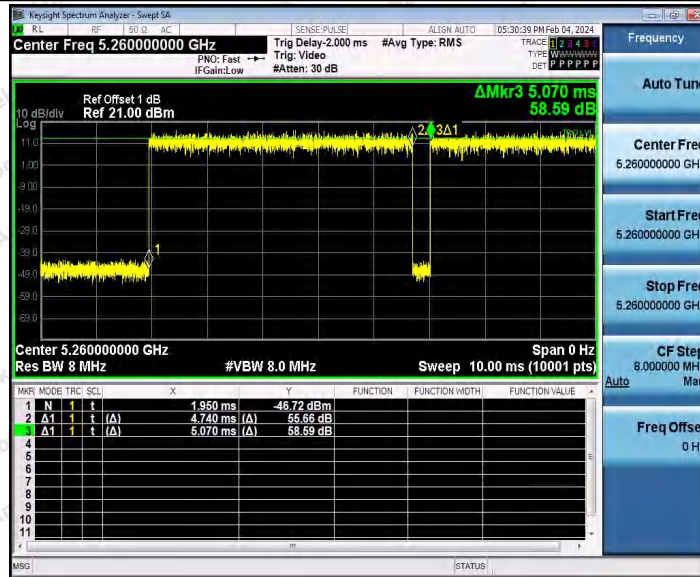

Hotline 400-003-0500  
 www.anbotek.com.cn

11AC20SISO\_Ant1\_5240

11AC20SISO\_Ant1\_5260

11AC20SISO\_Ant1\_5300