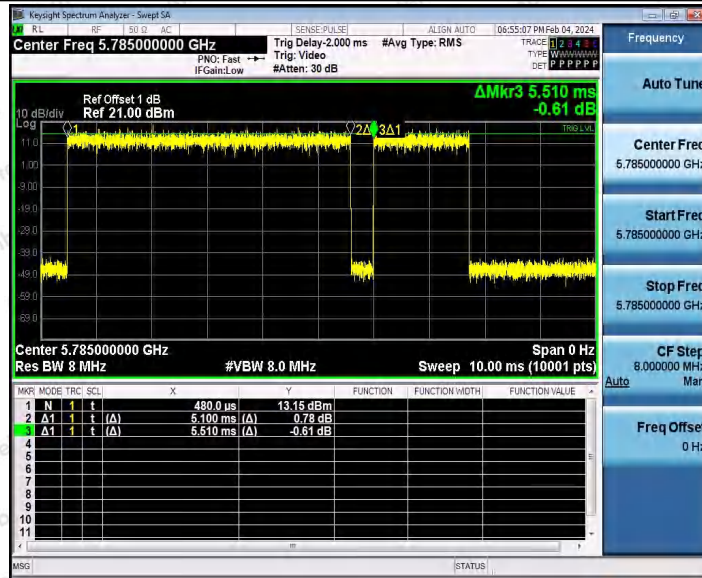

11A_Ant1_5825