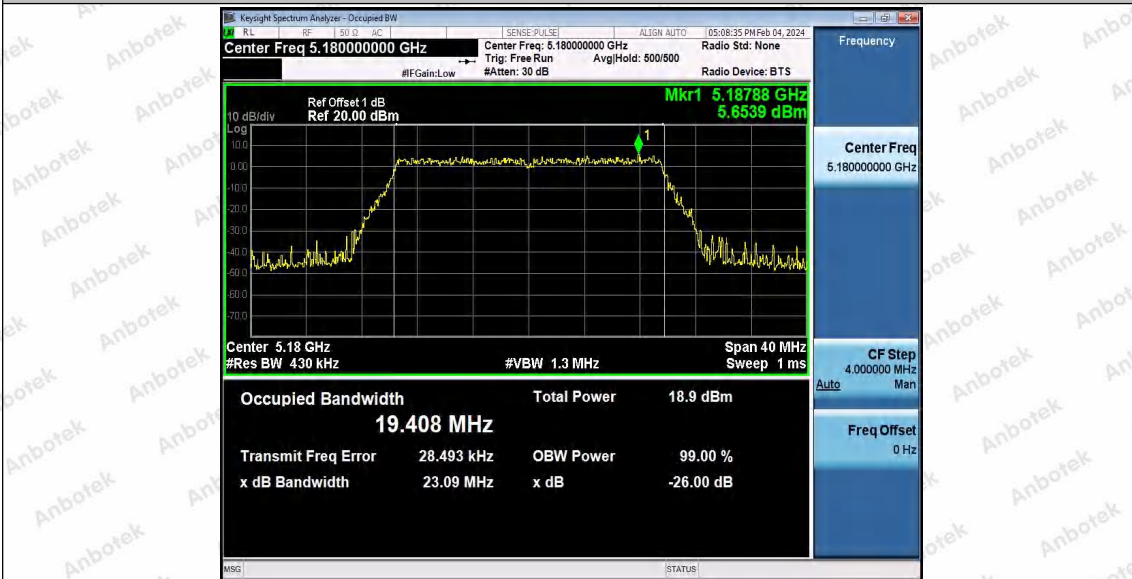

Shenzhen Anbotek Compliance Laboratory Limited

Address: 1/F., Building D, Sogood Science and Technology Park, Sanwei Community, Hangcheng Street, Bao'an District, Shenzhen, Guangdong, China.
Tel: (86) 0755-26066440 Fax: (86) 0755-26014772 Email: service@anbotek.com

Hotline 400-003-0500
www.anbotek.com.cn