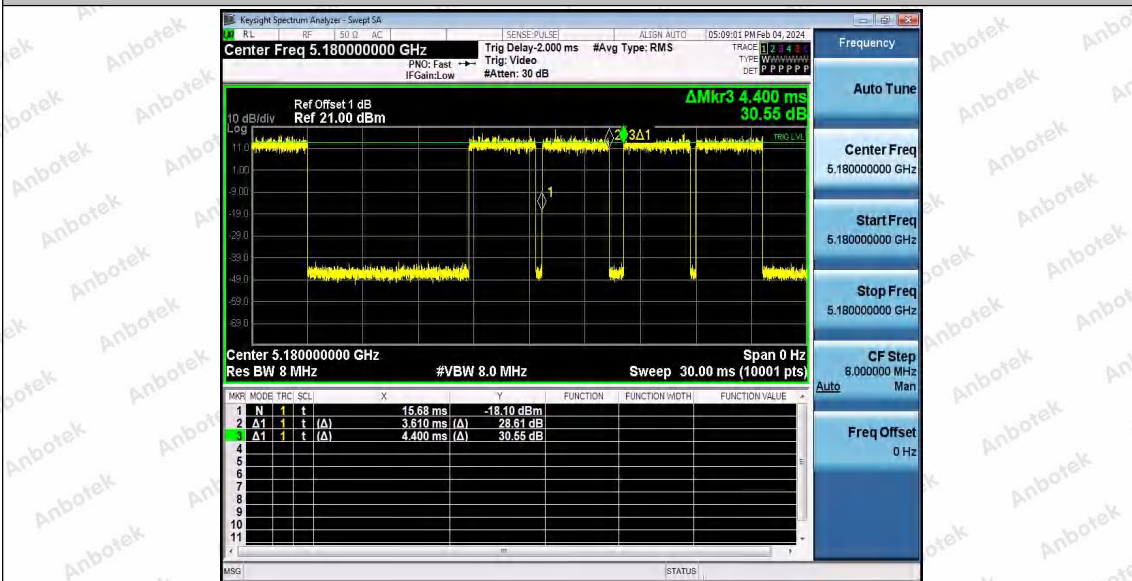

Shenzhen Anbotek Compliance Laboratory Limited

Address: 1/F., Building D, Sogood Science and Technology Park, Sanwei Community, Hangcheng Street, Bao'an District, Shenzhen, Guangdong, China.
Tel: (86) 0755-26066440 Fax: (86) 0755-26014772 Email: service@anbotek.com

Hotline 400-003-0500
www.anbotek.com.cn