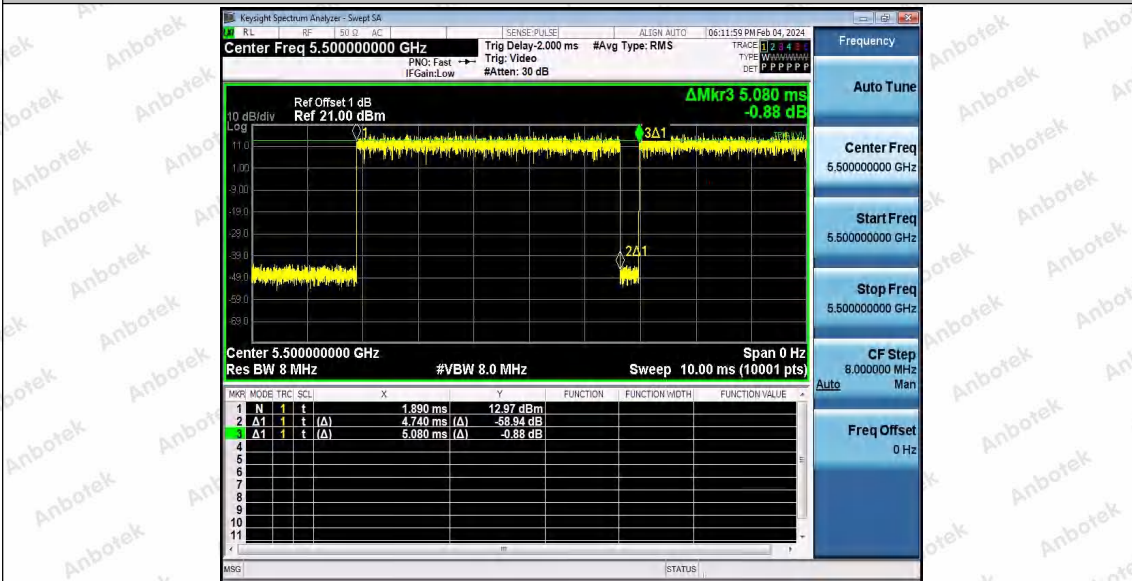

Hotline 400-003-0500  
 www.anbotek.com.cn

11AC20SISO\_Ant1\_5320

11AC20SISO\_Ant1\_5500