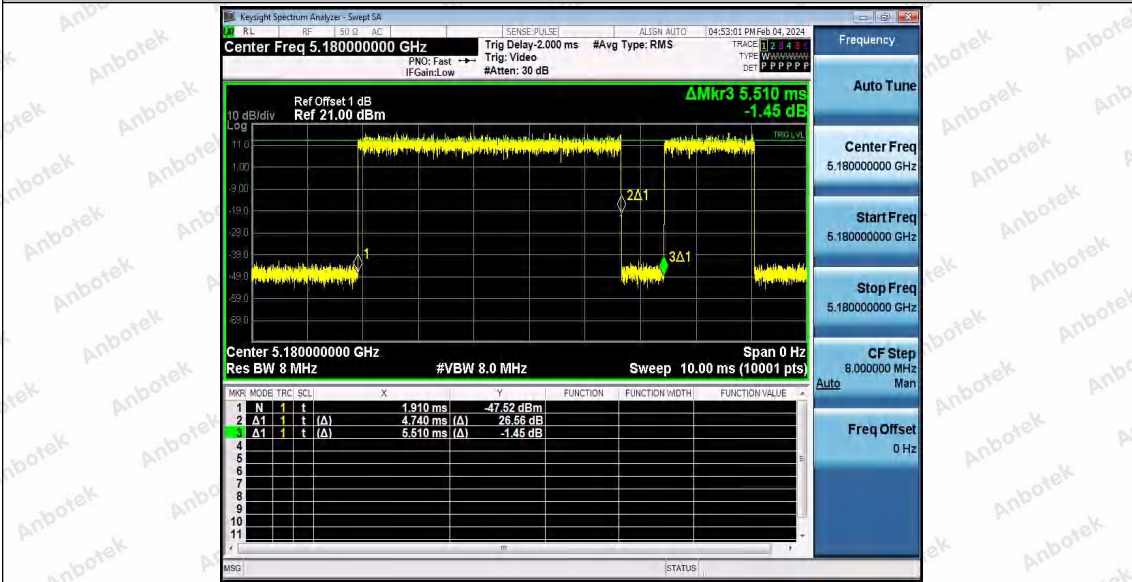

Hotline 400-003-0500  
 www.anbotek.com.cn

11AC20SISO\_Ant1\_5180

11AC20SISO\_Ant1\_5200