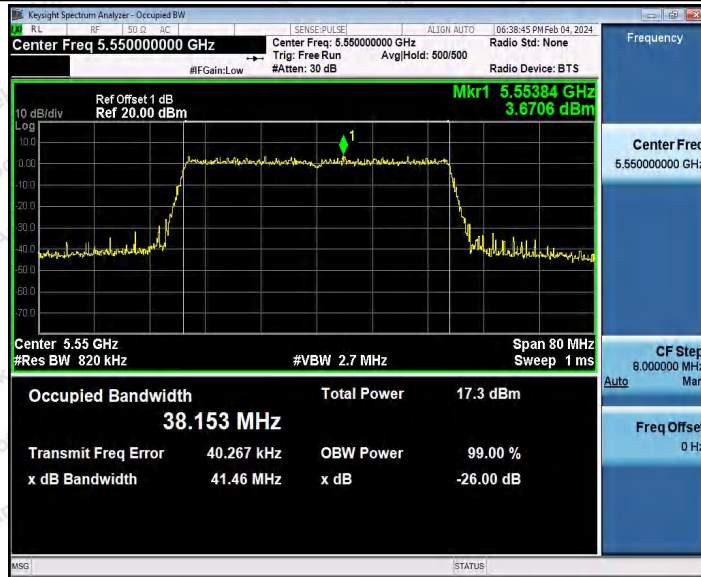

11AX40SISO_Ant1_5550

11AX40SISO_Ant1_5670

Shenzhen Anbotek Compliance Laboratory Limited

Address: 1/F., Building D, Sogood Science and Technology Park, Sanwei Community, Hangcheng Street, Bao'an District, Shenzhen, Guangdong, China.
Tel: (86) 0755-26066440 Fax: (86) 0755-26014772 Email: service@anbotek.com

Hotline 400-003-0500
www.anbotek.com.cn