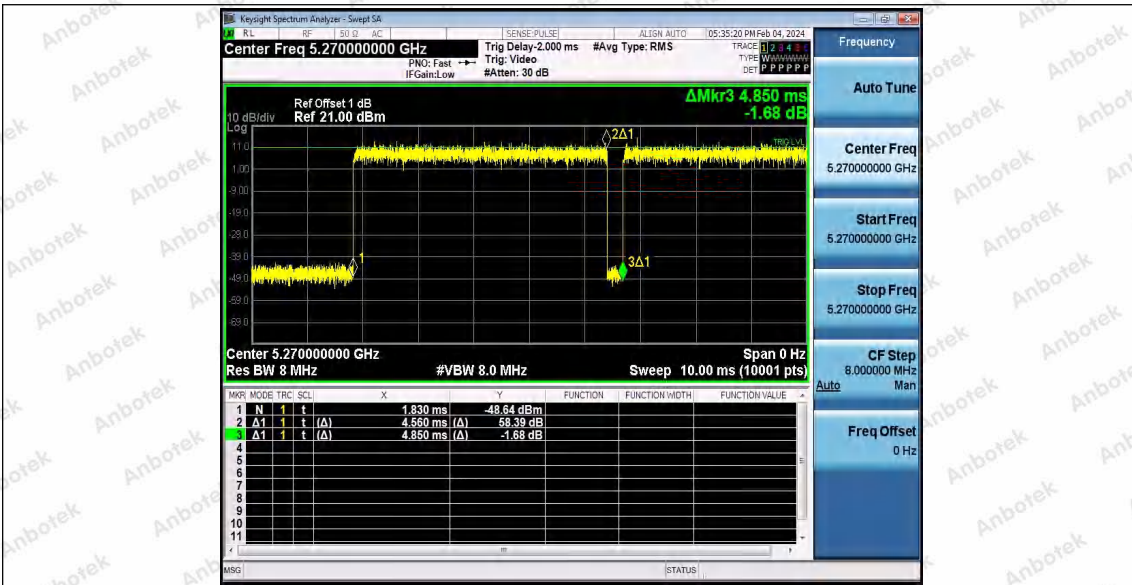

11AC40SISO_Ant1_5310