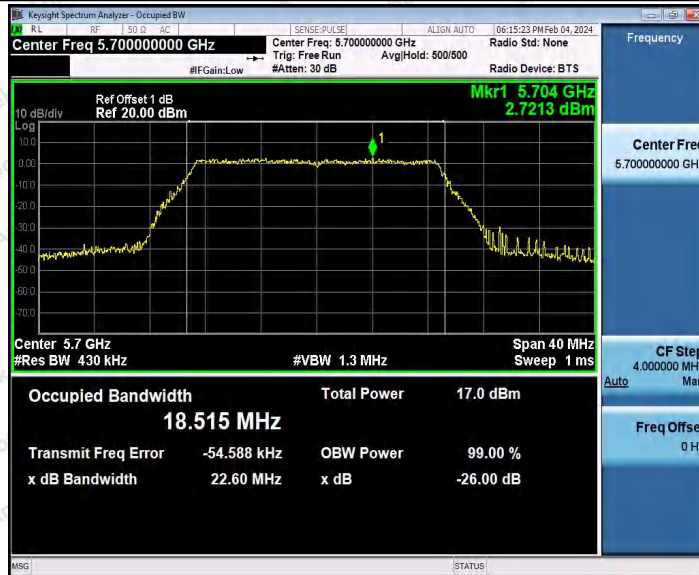

11AC20SISO_Ant1_5700

11AC20SISO_Ant1_5745

Shenzhen Anbotek Compliance Laboratory Limited

Address: 1/F., Building D, Sogood Science and Technology Park, Sanwei Community, Hangcheng Street, Bao'an District, Shenzhen, Guangdong, China.
Tel: (86) 0755-26066440 Fax: (86) 0755-26014772 Email: service@anbotek.com

Hotline
400-003-0500
www.anbotek.com.cn