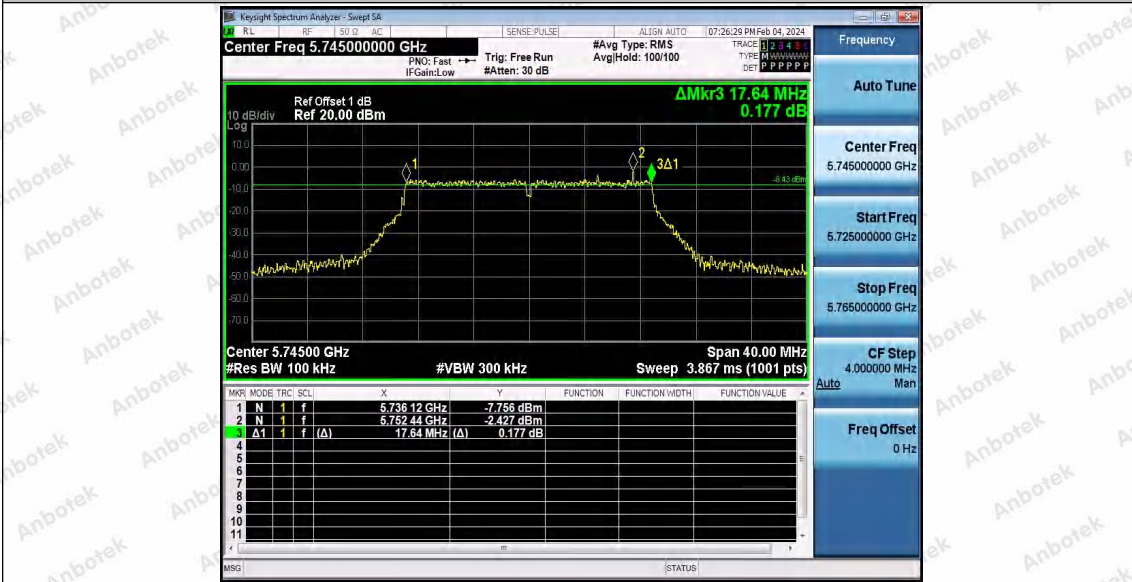

Hotline 400-003-0500  
www.anbotek.com.cn

11AC20SISO\_Ant1\_5745

11AC20SISO\_Ant1\_5785