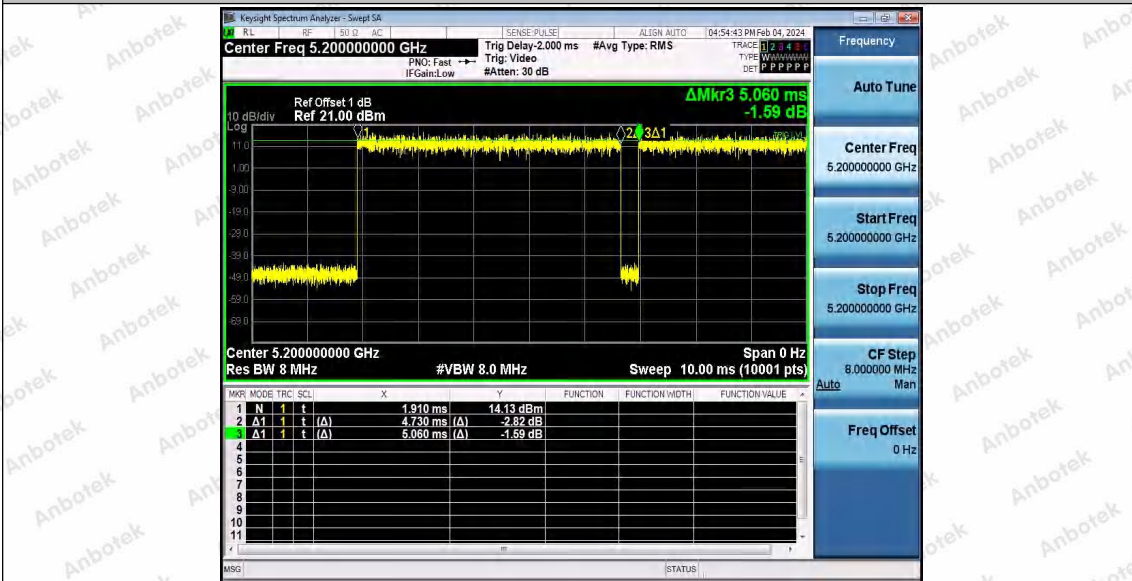

Hotline 400-003-0500  
 www.anbotek.com.cn

11AC20SISO\_Ant1\_5180

11AC20SISO\_Ant1\_5200