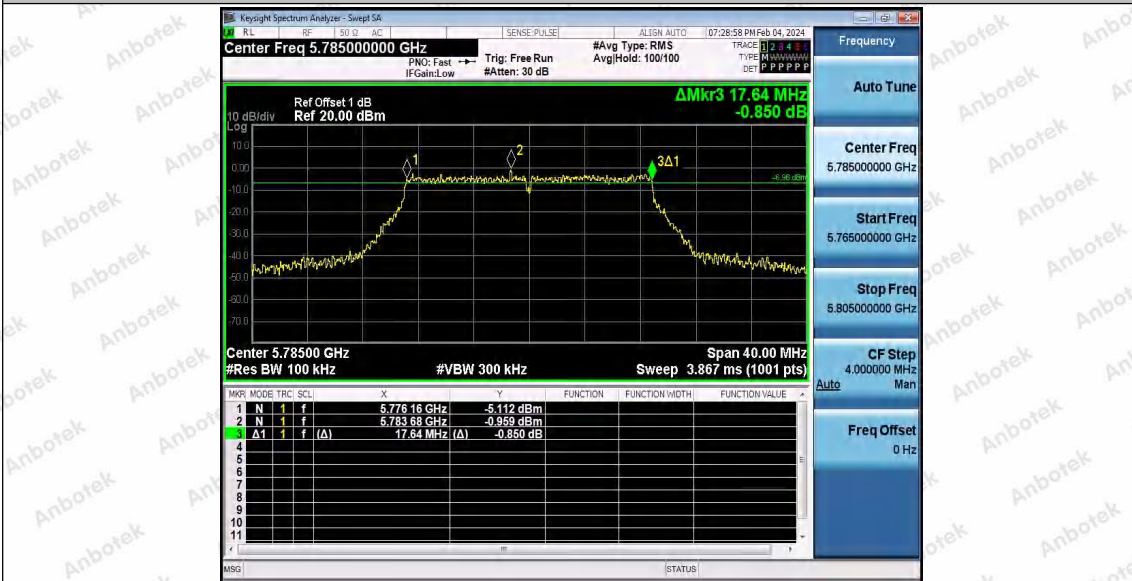

Hotline 400-003-0500  
www.anbotek.com.cn

11AC20SISO\_Ant1\_5745

11AC20SISO\_Ant1\_5785