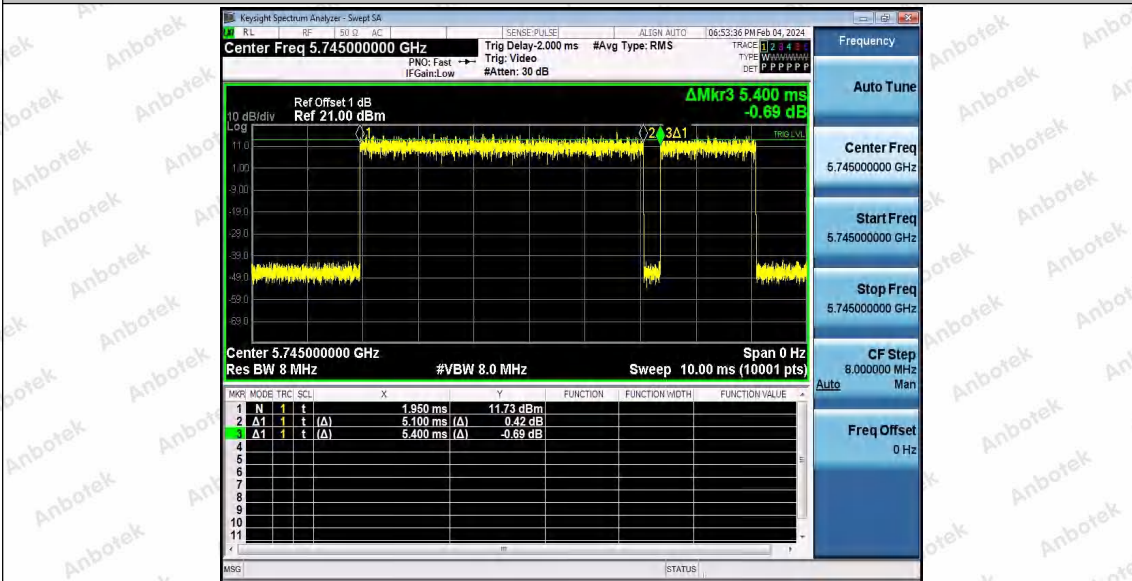

Hotline 400-003-0500  
www.anbotek.com.cn

11A\_Ant1\_5700

11A\_Ant1\_5745