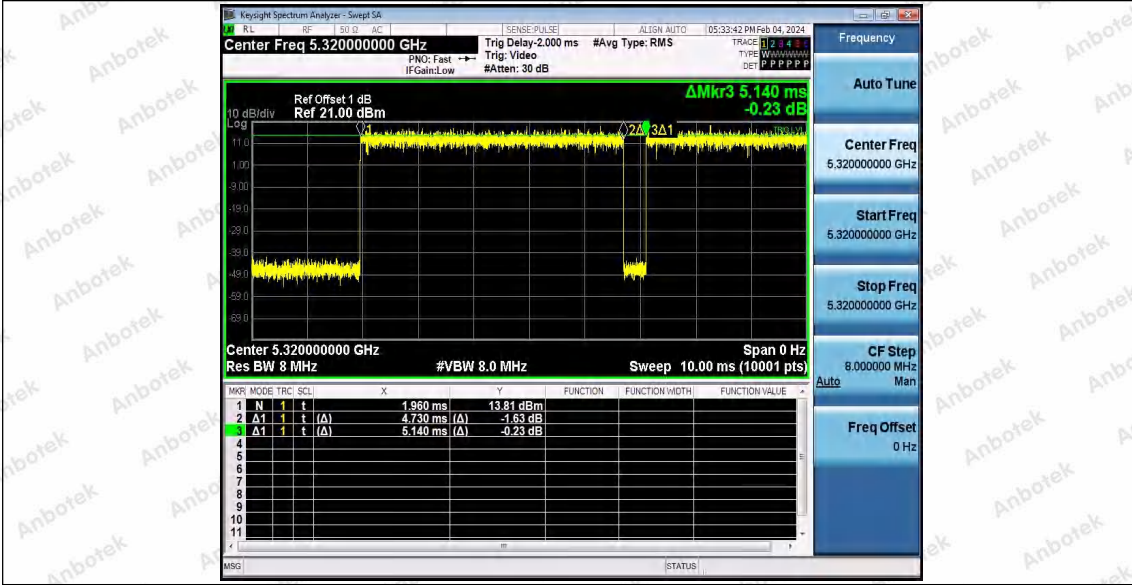

Hotline 400-003-0500  
 www.anbotek.com.cn

11AC20SISO\_Ant1\_5320

11AC20SISO\_Ant1\_5500