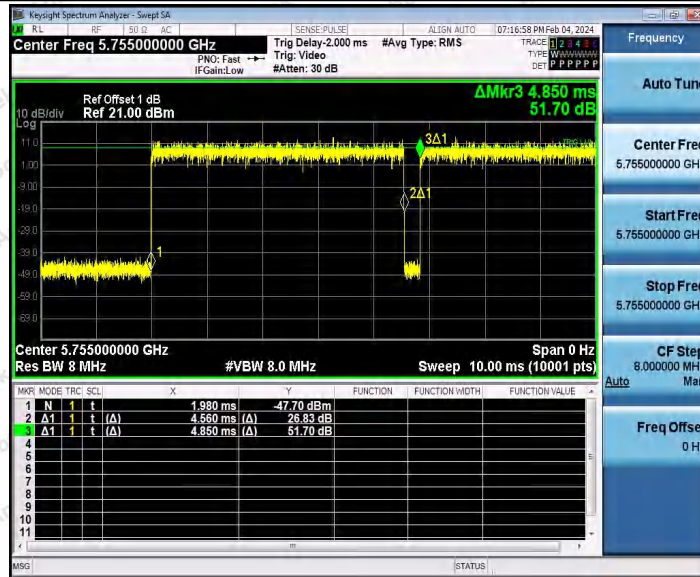

11N40SISO_Ant1_5795

Shenzhen Anbotek Compliance Laboratory Limited

Address: 1/F., Building D, Sogood Science and Technology Park, Sanwei Community, Hangcheng Street, Bao'an District, Shenzhen, Guangdong, China.
Tel: (86) 0755-26066440 Fax: (86) 0755-26014772 Email: service@anbotek.com

Hotline 400-003-0500
www.anbotek.com.cn