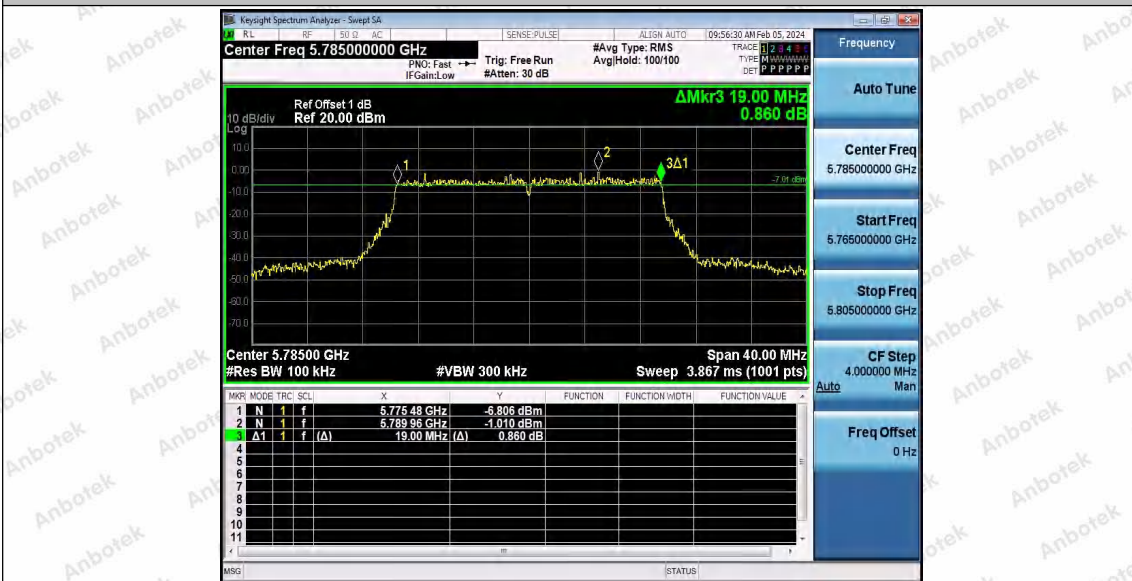

Hotline 400-003-0500  
 www.anbotek.com.cn

11AX20SISO\_Ant1\_5745

11AX20SISO\_Ant1\_5785