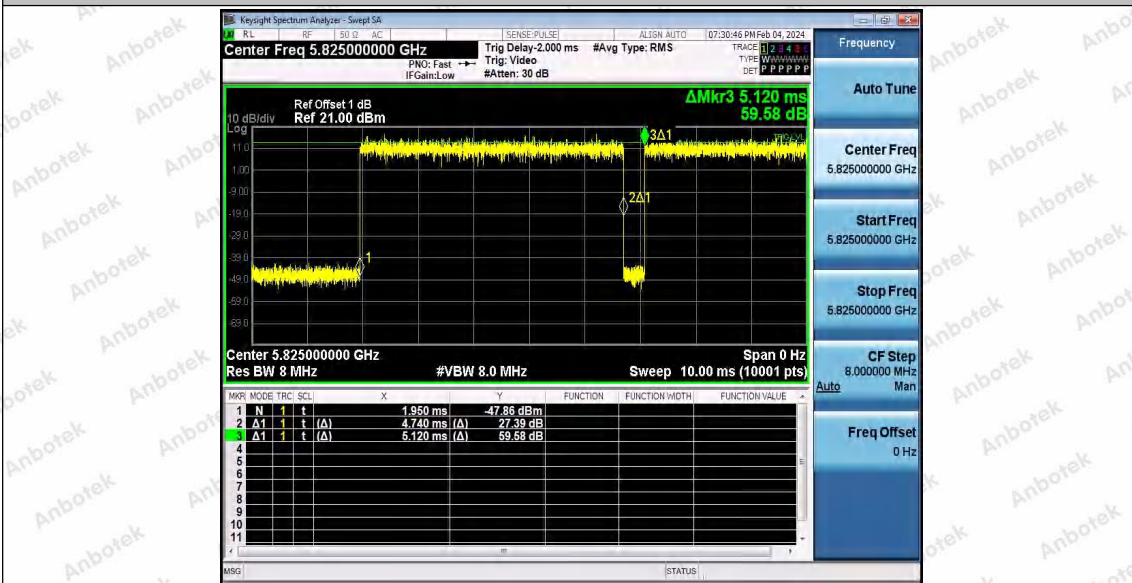

Hotline  
 400-003-0500  
 www.anbotek.com.cn

11AC20SISO\_Ant1\_5785

11AC20SISO\_Ant1\_5825