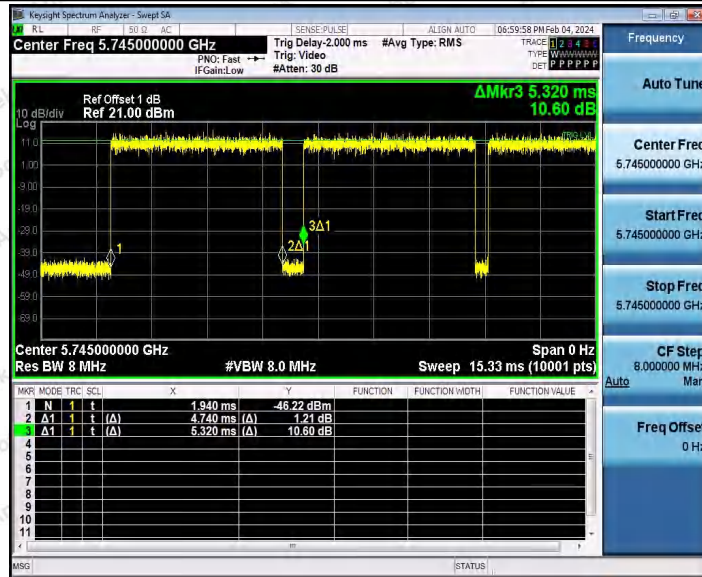

11N20SISO_Ant1_5745

11N20SISO_Ant1_5785

Shenzhen Anbotek Compliance Laboratory Limited

Address: 1/F., Building D, Sogood Science and Technology Park, Sanwei Community, Hangcheng Street, Bao'an District, Shenzhen, Guangdong, China.
Tel: (86) 0755-26066440 Fax: (86) 0755-26014772 Email: service@anbotek.com

Hotline 400-003-0500
www.anbotek.com.cn