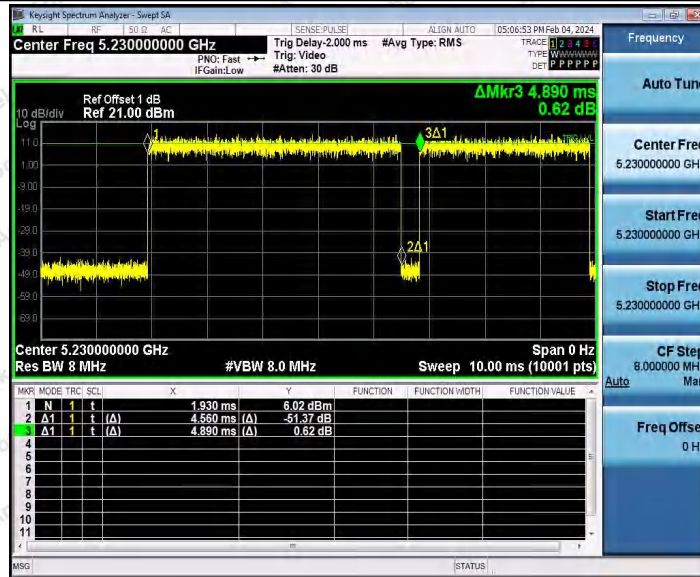

Hotline 400-003-0500  
 www.anbotek.com.cn

11AC40SISO\_Ant1\_5190

11AC40SISO\_Ant1\_5230

11AC40SISO\_Ant1\_5270