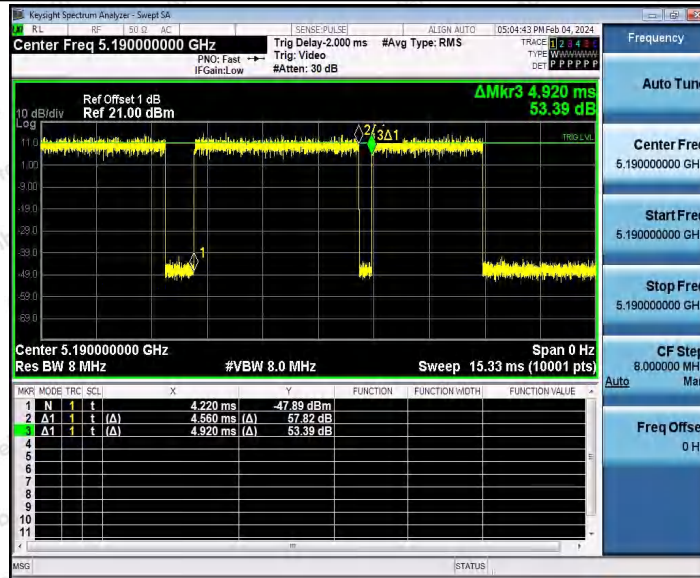

11AC40SISO_Ant1_5230