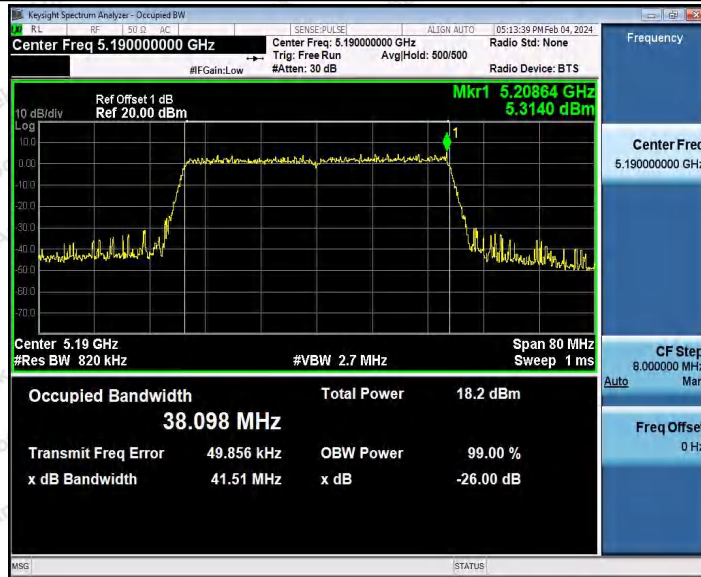

11AX40SISO_Ant1_5190

11AX40SISO_Ant1_5230

Shenzhen Anbotek Compliance Laboratory Limited

Address: 1/F., Building D, Sogood Science and Technology Park, Sanwei Community, Hangcheng Street, Bao'an District, Shenzhen, Guangdong, China.
Tel: (86) 0755-26066440 Fax: (86) 0755-26014772 Email: service@anbotek.com

Hotline 400-003-0500
www.anbotek.com.cn