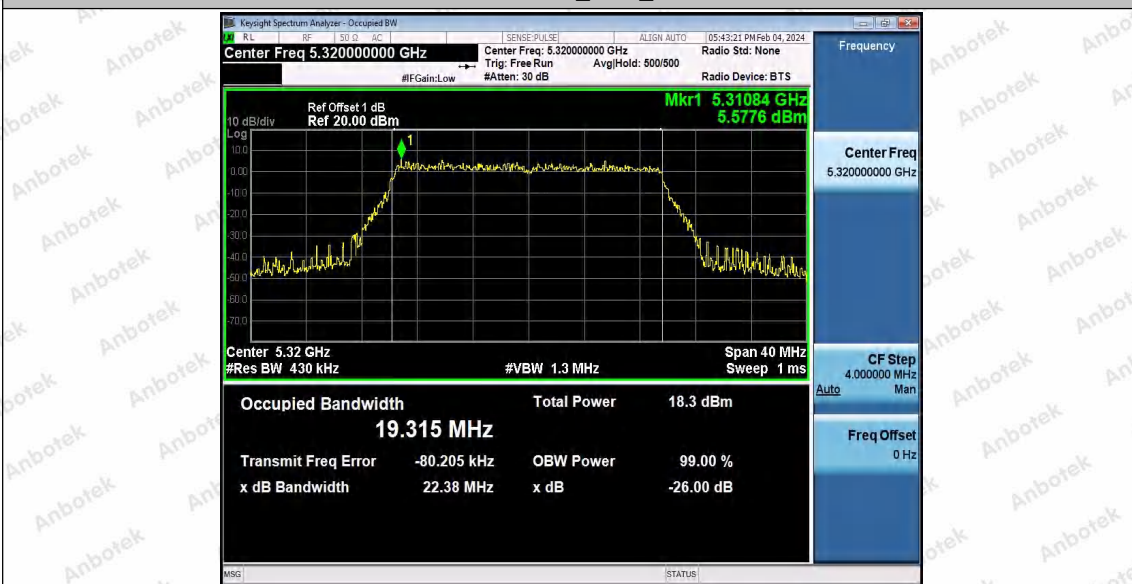

Shenzhen Anbotek Compliance Laboratory Limited

Address: 1/F., Building D, Sogood Science and Technology Park, Sanwei Community, Hangcheng Street, Bao'an District, Shenzhen, Guangdong, China.
Tel: (86) 0755-26066440 Fax: (86) 0755-26014772 Email: service@anbotek.com

Hotline 400-003-0500
www.anbotek.com.cn