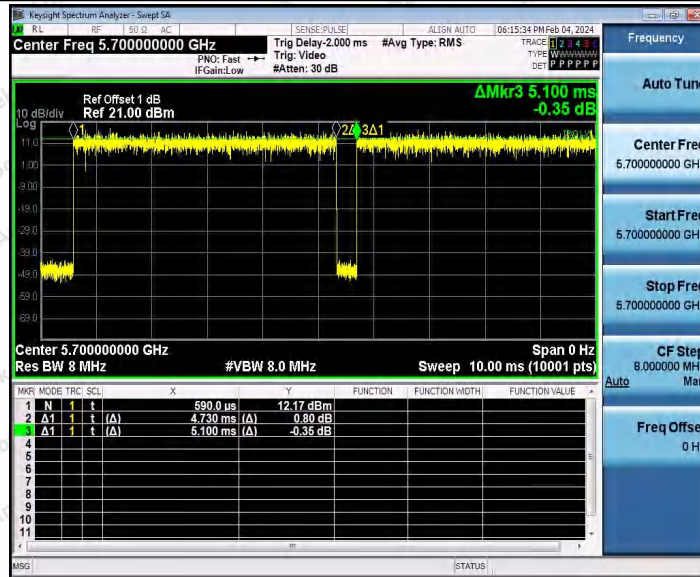

11AC20SISO_Ant1_5700

11AC20SISO_Ant1_5745

Shenzhen Anbotek Compliance Laboratory Limited

Address: 1/F., Building D, Sogood Science and Technology Park, Sanwei Community, Hangcheng Street, Bao'an District, Shenzhen, Guangdong, China.
Tel: (86) 0755-26066440 Fax: (86) 0755-26014772 Email: service@anbotek.com

Hotline
400-003-0500
www.anbotek.com.cn