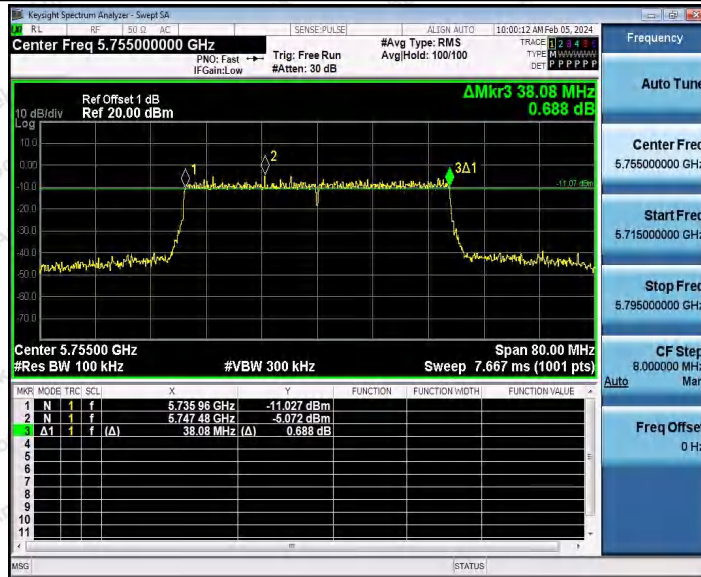

11AX40SISO_Ant1_5755

11AX40SISO_Ant1_5795

Shenzhen Anbotek Compliance Laboratory Limited

Address: 1/F., Building D, Sogood Science and Technology Park, Sanwei Community, Hangcheng Street, Bao'an District, Shenzhen, Guangdong, China.
Tel: (86) 0755-26066440 Fax: (86) 0755-26014772 Email: service@anbotek.com

Hotline 400-003-0500
www.anbotek.com.cn