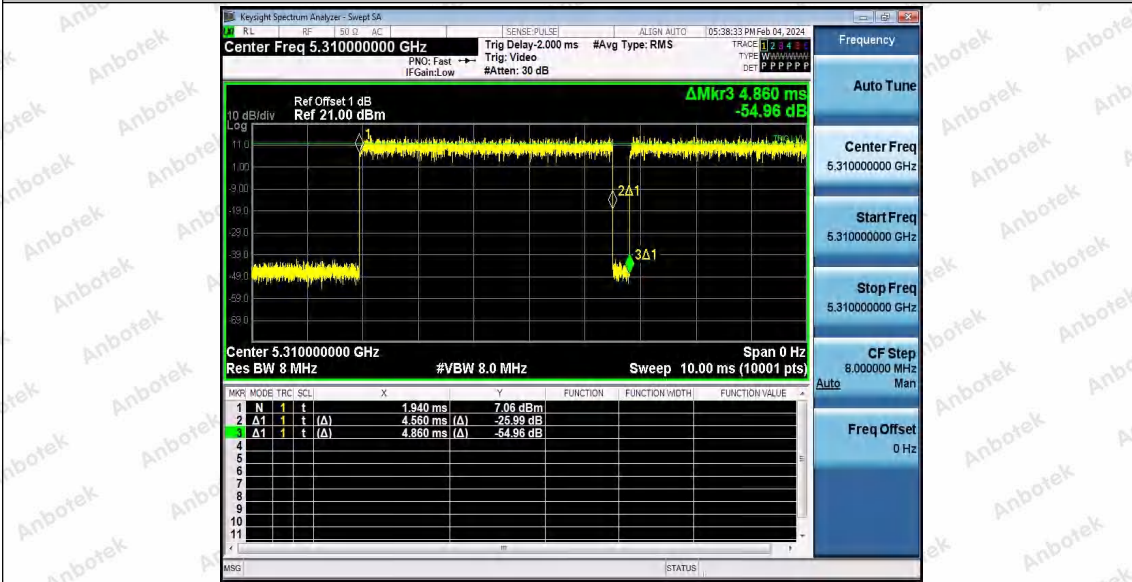

Hotline 400-003-0500  
 www.anbotek.com.cn

11AC40SISO\_Ant1\_5310

11AC40SISO\_Ant1\_5510