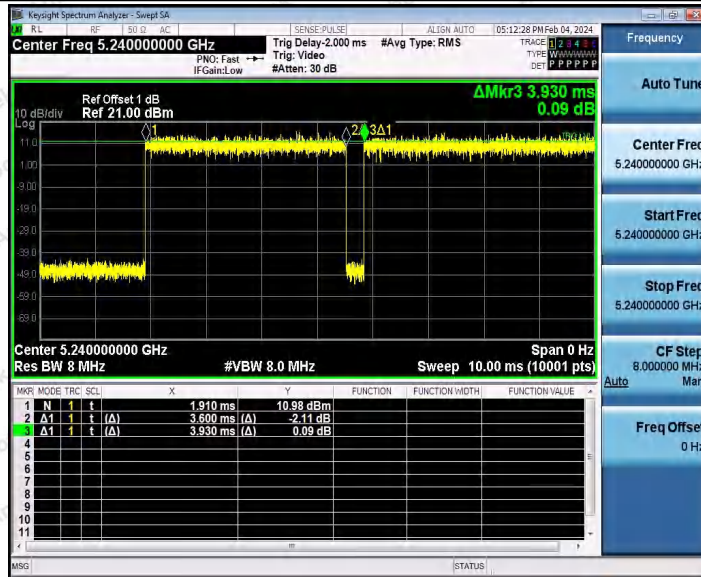

Hotline 400-003-0500  
 www.anbotek.com.cn

11AX20SISO\_Ant1\_5200

11AX20SISO\_Ant1\_5240

11AX20SISO\_Ant1\_5260