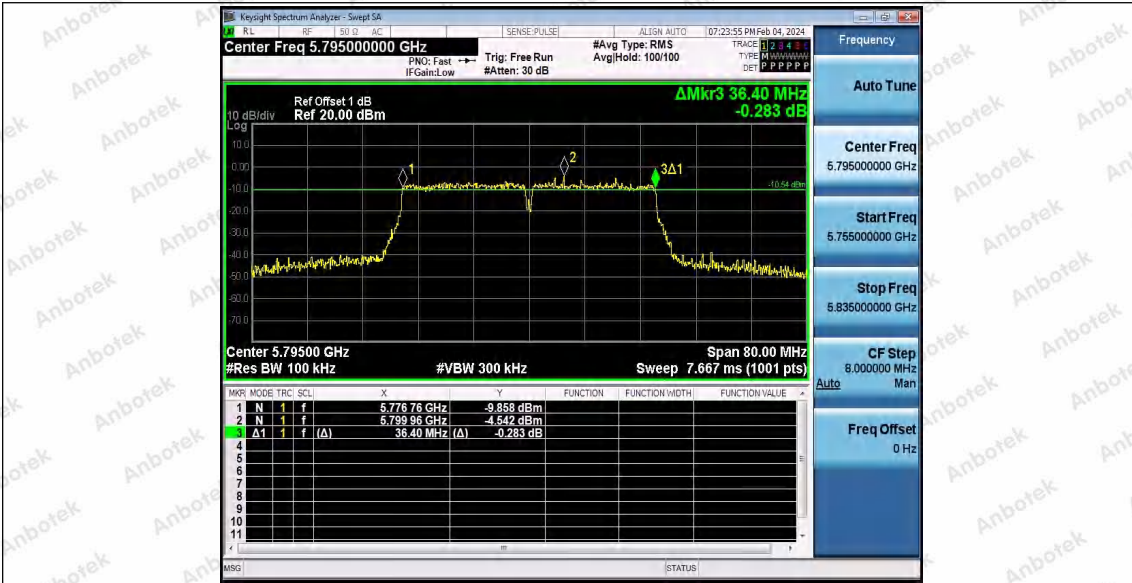

Hotline 400-003-0500  
www.anbotek.com.cn

11AC20SISO\_Ant1\_5745

11AC20SISO\_Ant1\_5785