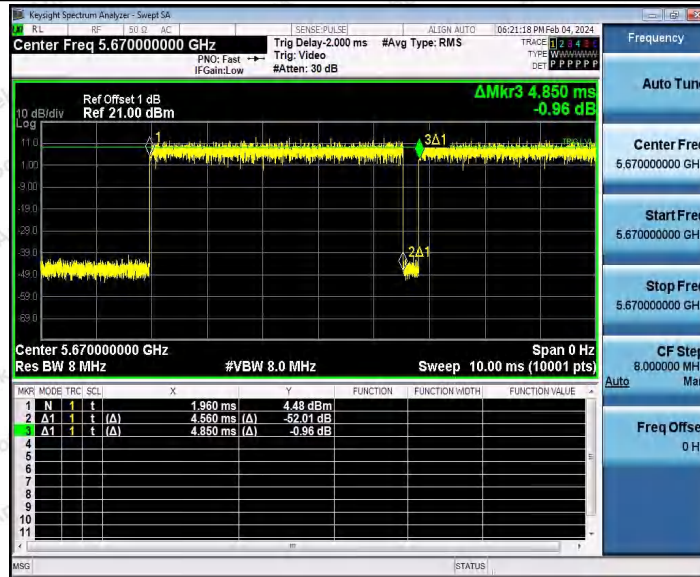

11AC40SISO_Ant1_5670

11AC40SISO_Ant1_5755

Shenzhen Anbotek Compliance Laboratory Limited

Address: 1/F., Building D, Sogood Science and Technology Park, Sanwei Community, Hangcheng Street, Bao'an District, Shenzhen, Guangdong, China.
Tel: (86) 0755-26066440 Fax: (86) 0755-26014772 Email: service@anbotek.com

Hotline 400-003-0500
www.anbotek.com.cn