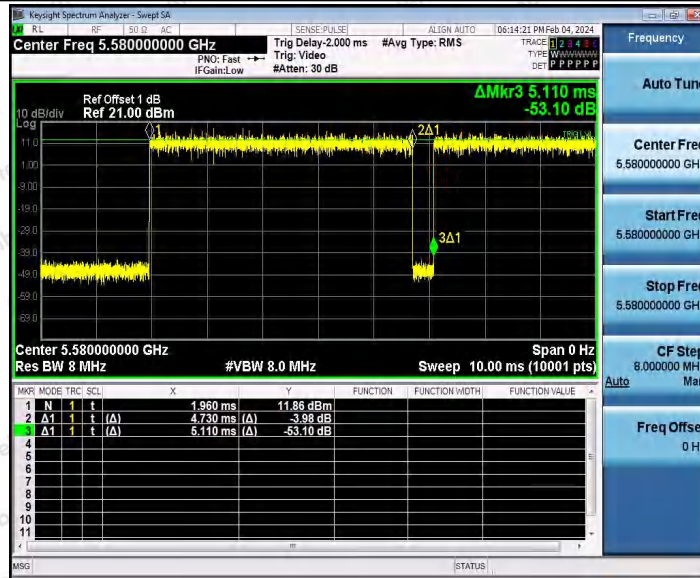

11AC20SISO_Ant1_5580