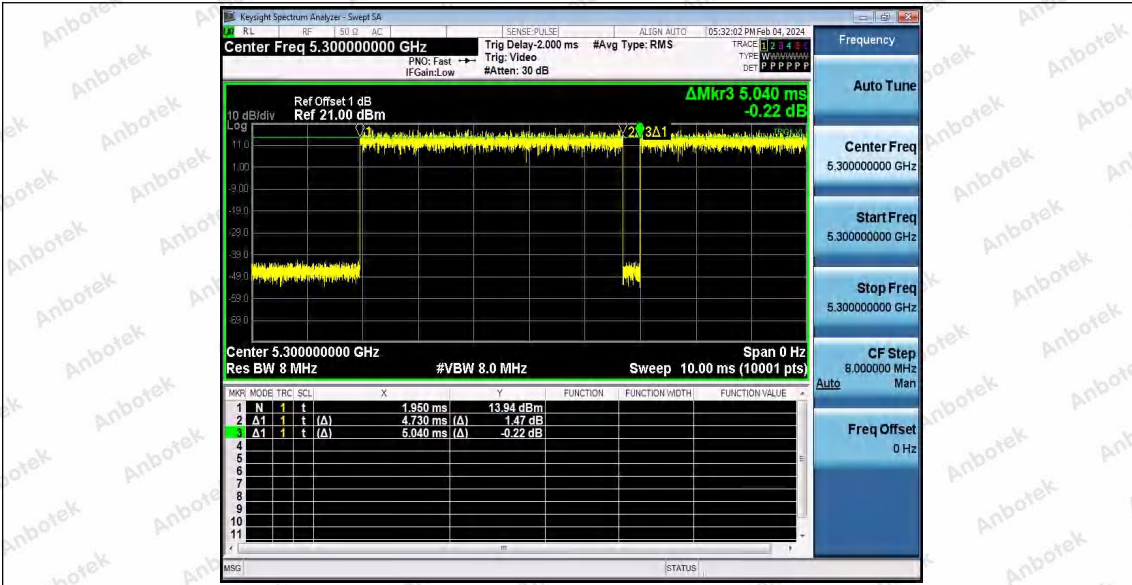

11AC20SISO_Ant1_5320