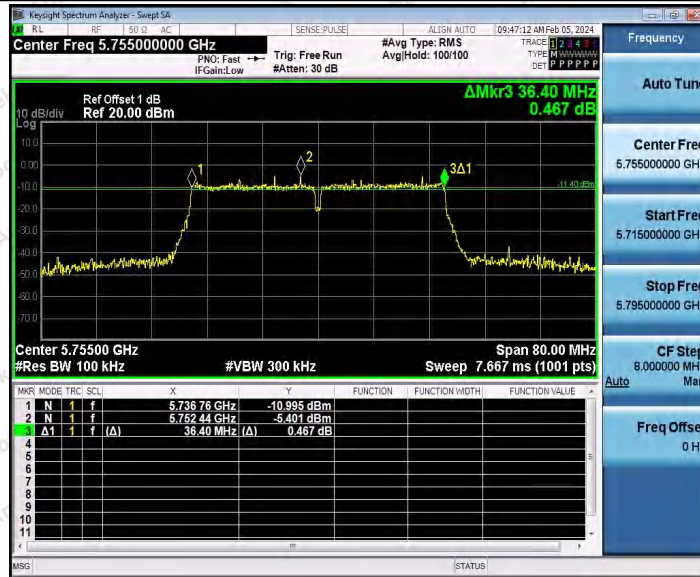

11AC40SISO_Ant1_5755

11AC40SISO_Ant1_5795

Shenzhen Anbotek Compliance Laboratory Limited

Address: 1/F., Building D, Sogood Science and Technology Park, Sanwei Community, Hangcheng Street, Bao'an District, Shenzhen, Guangdong, China.
Tel: (86) 0755-26066440 Fax: (86) 0755-26014772 Email: service@anbotek.com

Hotline 400-003-0500
www.anbotek.com.cn