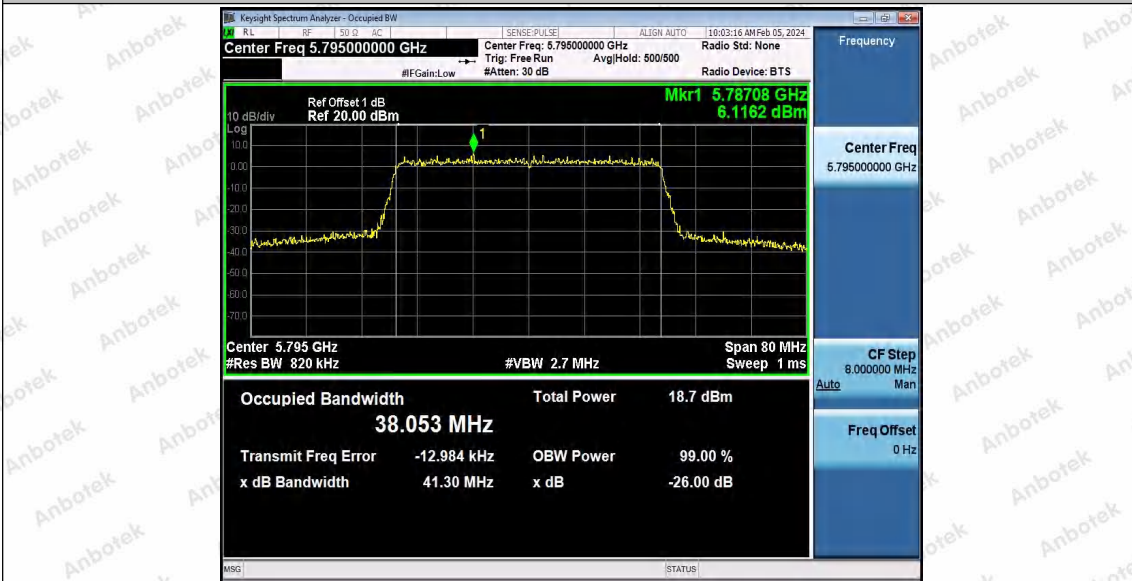

Hotline 400-003-0500  
 www.anbotek.com.cn

11AX40SISO\_Ant1\_5755

11AX40SISO\_Ant1\_5795