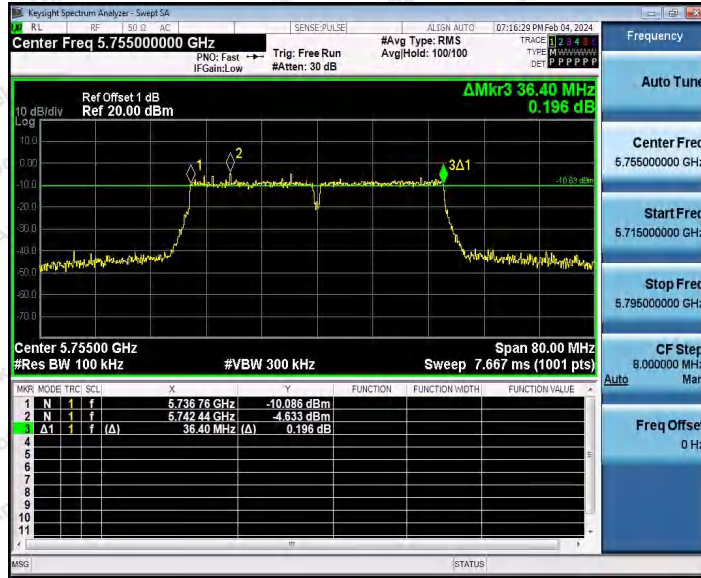

11N40SISO_Ant1_5755

11N40SISO_Ant1_5795

Shenzhen Anbotek Compliance Laboratory Limited

Address: 1/F., Building D, Sogood Science and Technology Park, Sanwei Community, Hangcheng Street, Bao'an District, Shenzhen, Guangdong, China.
Tel: (86) 0755-26066440 Fax: (86) 0755-26014772 Email: service@anbotek.com

Hotline 400-003-0500
www.anbotek.com.cn