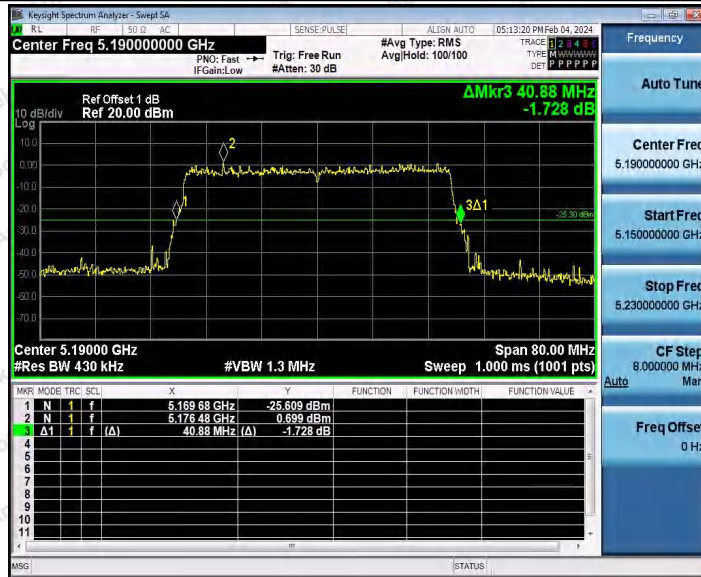

11AX40SISO_Ant1_5190

11AX40SISO_Ant1_5230

Shenzhen Anbotek Compliance Laboratory Limited

Address: 1/F., Building D, Sogood Science and Technology Park, Sanwei Community, Hangcheng Street, Bao'an District, Shenzhen, Guangdong, China.
Tel: (86) 0755-26066440 Fax: (86) 0755-26014772 Email: service@anbotek.com

Hotline
400-003-0500
www.anbotek.com.cn