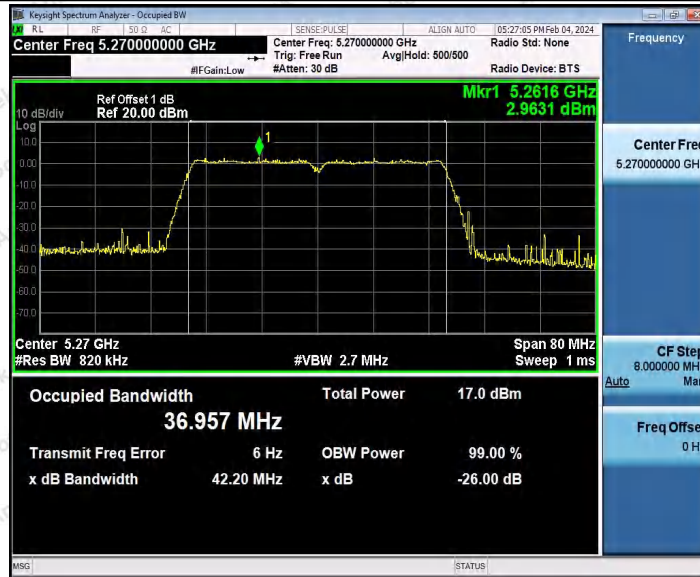

11N40SISO_Ant1_5270

11N40SISO_Ant1_5310

Shenzhen Anbotek Compliance Laboratory Limited

Address: 1/F., Building D, Sogood Science and Technology Park, Sanwei Community, Hangcheng Street, Bao'an District, Shenzhen, Guangdong, China.
Tel: (86) 0755-26066440 Fax: (86) 0755-26014772 Email: service@anbotek.com

Hotline: 400-003-0500
www.anbotek.com.cn