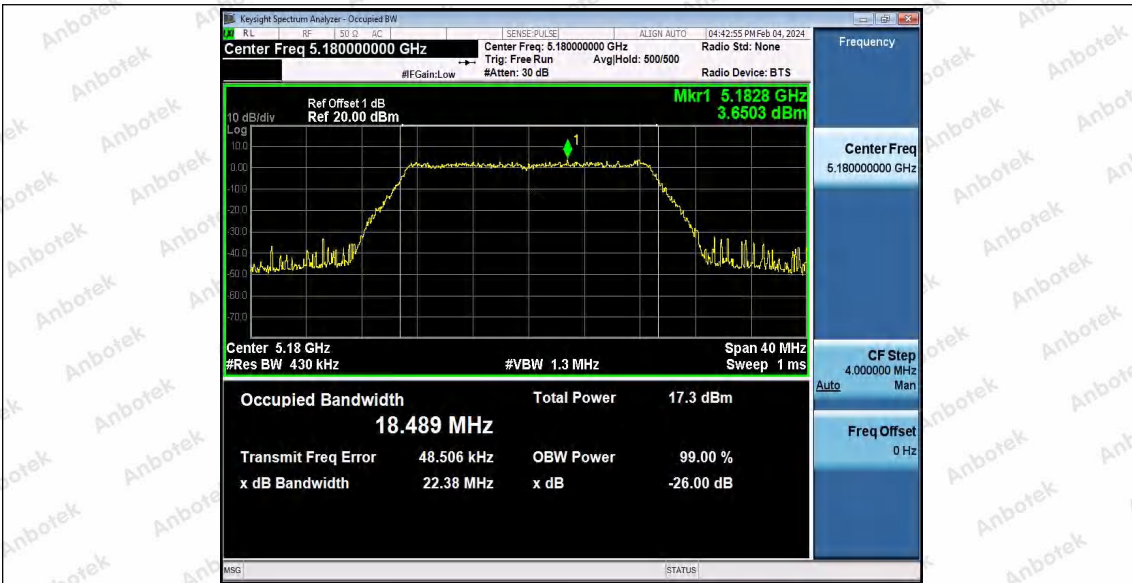

Shenzhen Anbotek Compliance Laboratory Limited

Address: 1/F., Building D, Sogood Science and Technology Park, Sanwei Community, Hangcheng Street, Bao'an District, Shenzhen, Guangdong, China.
Tel: (86) 0755-26066440 Fax: (86) 0755-26014772 Email: service@anbotek.com

Hotline 400-003-0500
www.anbotek.com.cn