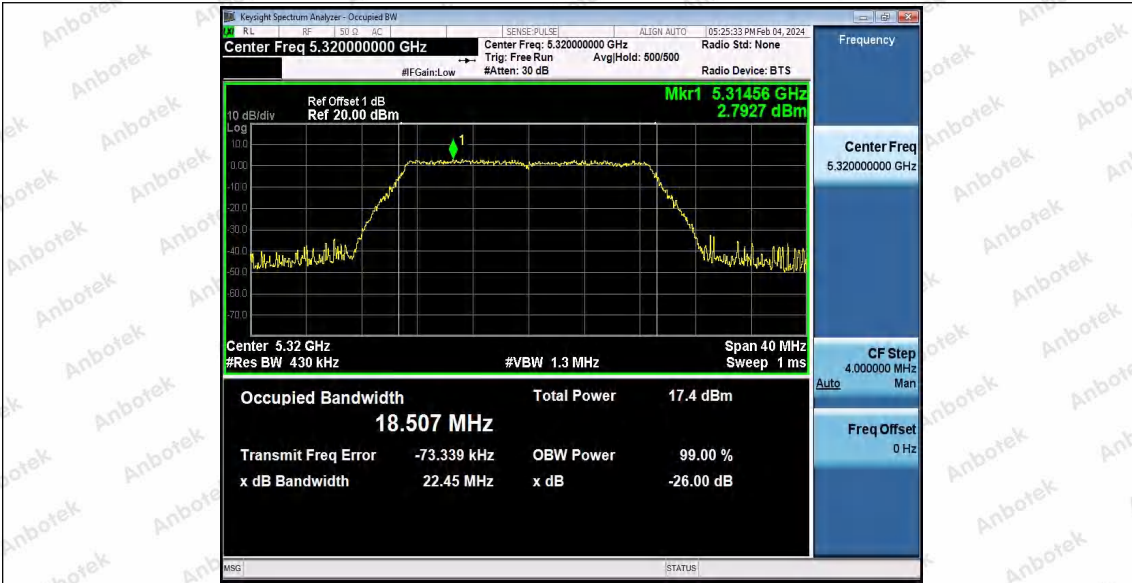

Shenzhen Anbotek Compliance Laboratory Limited

Address: 1/F., Building D, Sogood Science and Technology Park, Sanwei Community, Hangcheng Street, Bao'an District, Shenzhen, Guangdong, China.
Tel: (86) 0755-26066440 Fax: (86) 0755-26014772 Email: service@anbotek.com

Hotline: 400-003-0500
www.anbotek.com.cn