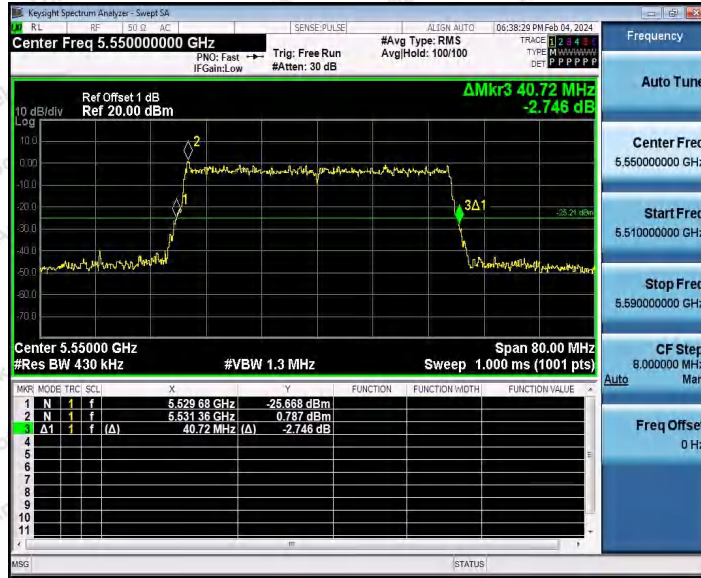

11AX40SISO_Ant1_5550

11AX40SISO_Ant1_5670

Shenzhen Anbotek Compliance Laboratory Limited

Address: 1/F., Building D, Sogood Science and Technology Park, Sanwei Community, Hangcheng Street, Bao'an District, Shenzhen, Guangdong, China.
Tel: (86) 0755-26066440 Fax: (86) 0755-26014772 Email: service@anbotek.com

Hotline
400-003-0500
www.anbotek.com.cn