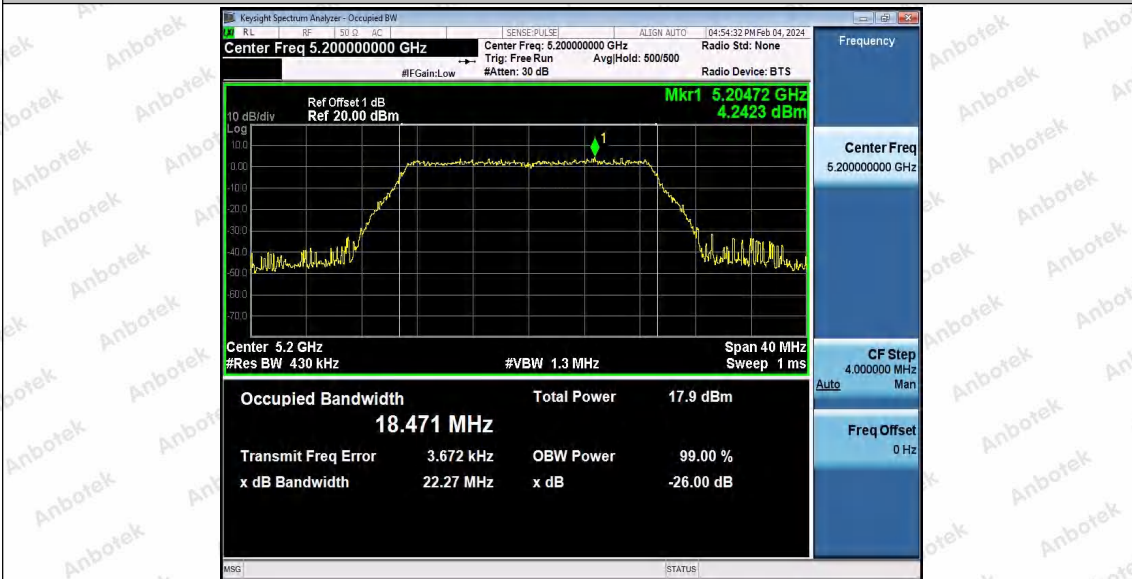

Hotline: 400-003-0500  
 www.anbotek.com.cn

11AC20SISO\_Ant1\_5180

11AC20SISO\_Ant1\_5200