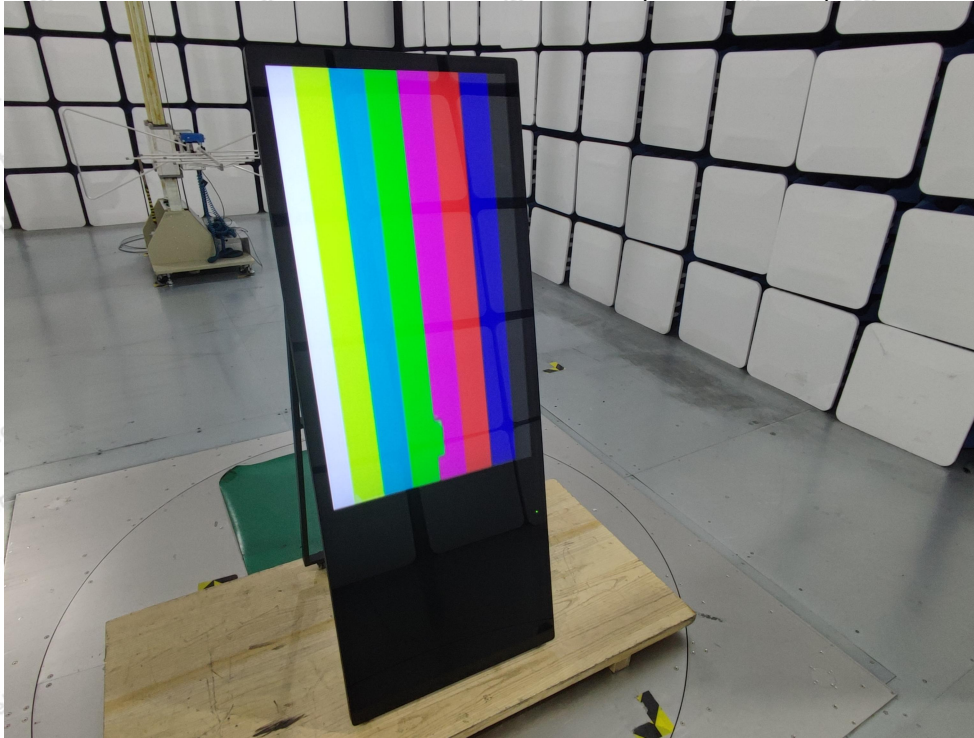

Appendix I -- Test Setup Photograph_RF

Conducted Emission at AC power line

Photo of Radiation Emission Test (below 1GHz)

Photo of Radiation Emission Test (above 1GHz)