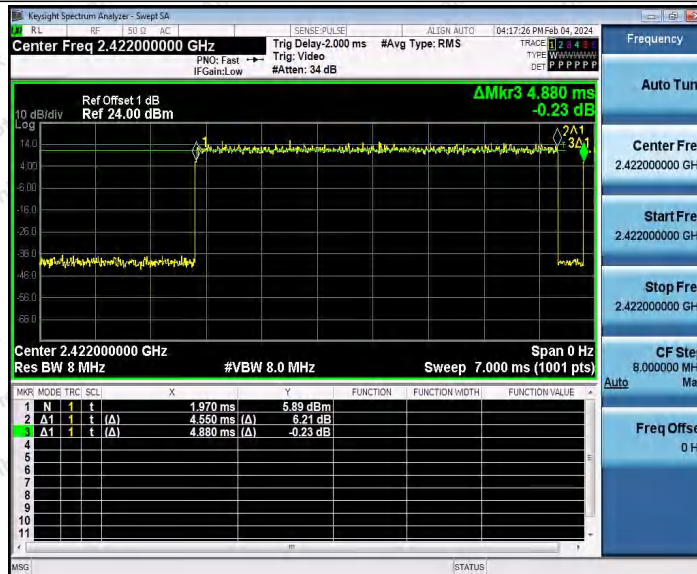

Hotline 400-003-0500
 www.anbotek.com.cn

11N20SISO_Ant1_2462

11N40SISO_Ant1_2422

Shenzhen Anbotek Compliance Laboratory Limited

Address: 1/F., Building D, Sogood Science and Technology Park, Sanwei Community, Hangcheng Street, Bao'an District, Shenzhen, Guangdong, China.
 Tel: (86) 0755-26066440 Fax: (86) 0755-26014772 Email: service@anbotek.com