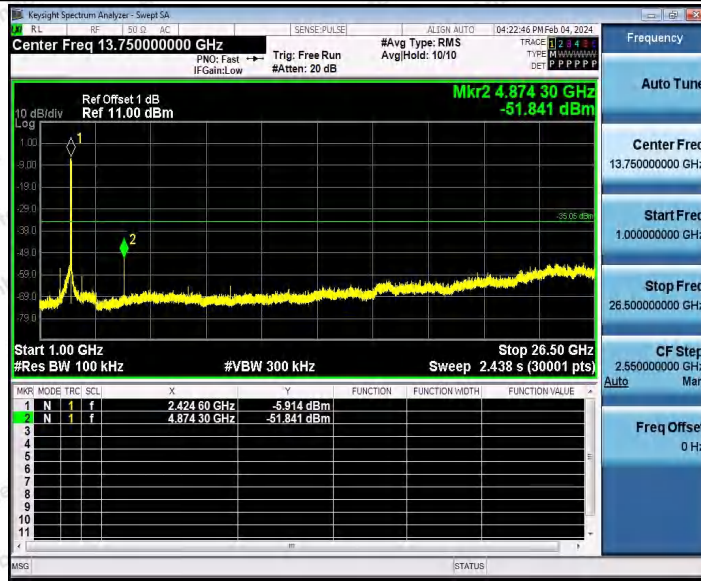

Shenzhen Anbotek Compliance Laboratory Limited

Address: 1/F., Building D, Sogood Science and Technology Park, Sanwei Community, Hangcheng Street, Bao'an District, Shenzhen, Guangdong, China.
Tel: (86) 0755-26066440 Fax: (86) 0755-26014772 Email: service@anbotek.com

Hotline 400-003-0500
www.anbotek.com.cn