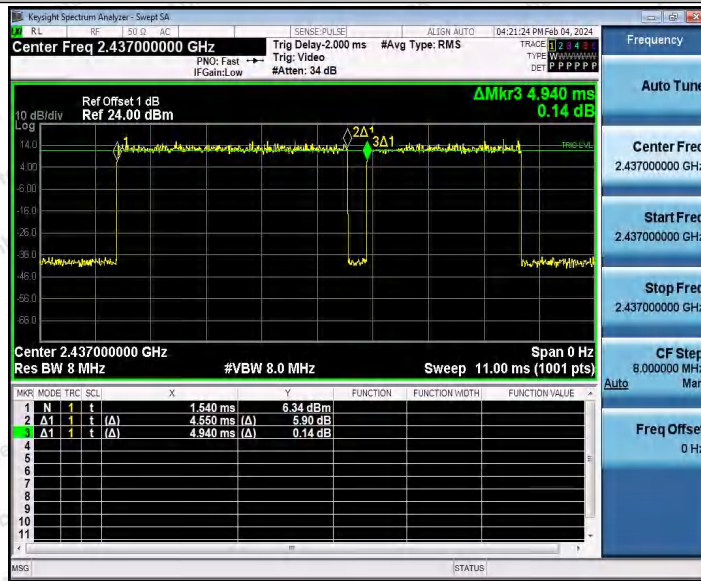

11N40SISO_Ant1_2437