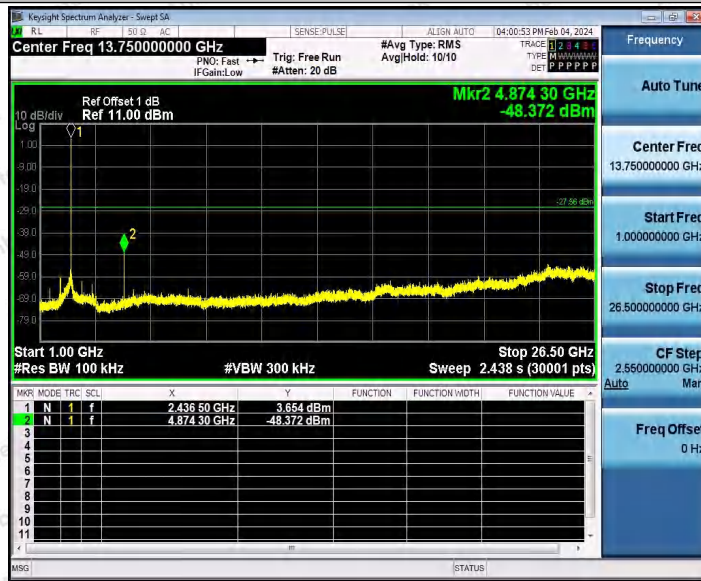

11B_Ant1_2437_1000~26500