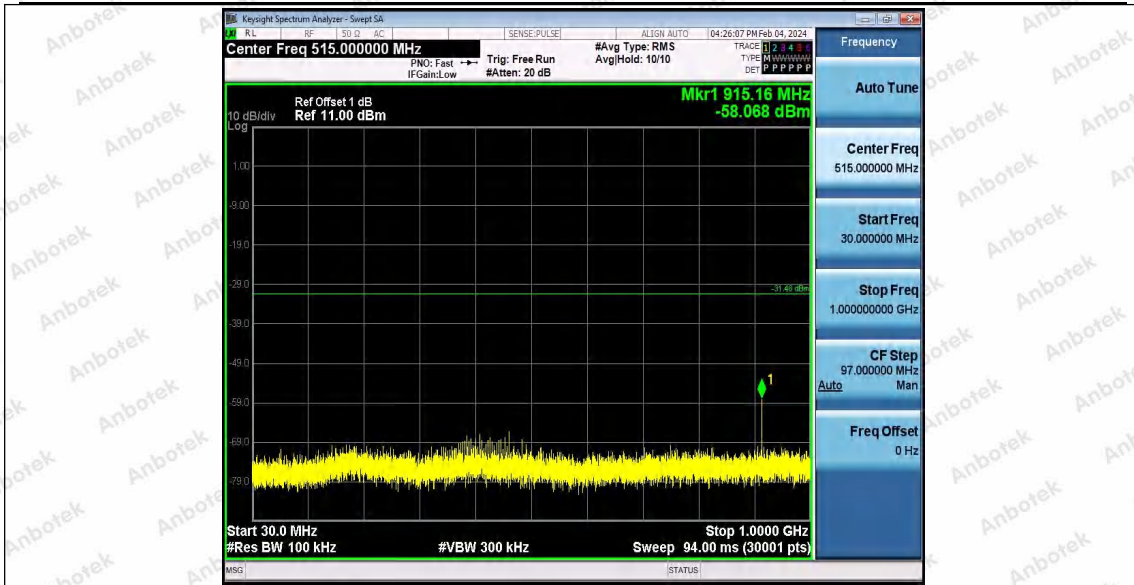

Shenzhen Anbotek Compliance Laboratory Limited

Address: 1/F., Building D, Sogood Science and Technology Park, Sanwei Community, Hangcheng Street, Bao'an District, Shenzhen, Guangdong, China.
Tel: (86) 0755-26066440 Fax: (86) 0755-26014772 Email: service@anbotek.com

Hotline 400-003-0500
www.anbotek.com.cn