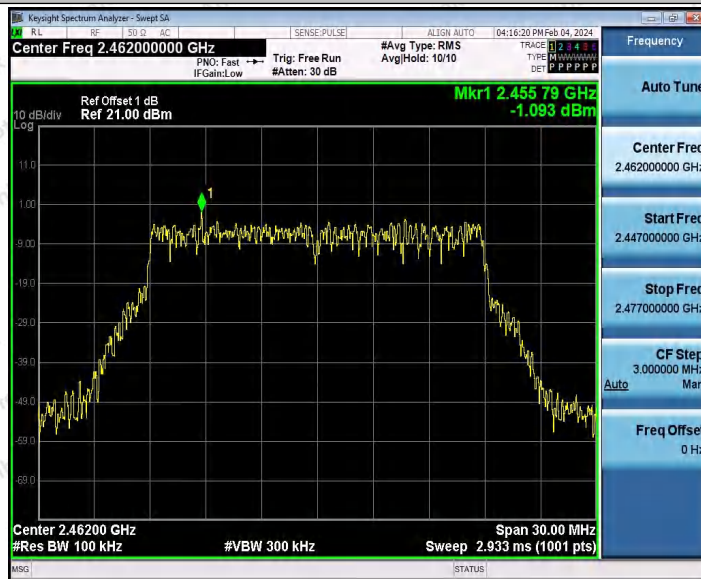

Hotline
 400-003-0500
www.anbotek.com.cn

11N20SISO_Ant1_2437_1000~26500

11N20SISO_Ant1_2462_0~Reference

Shenzhen Anbotek Compliance Laboratory Limited

Address: 1/F., Building D, Sogood Science and Technology Park, Sanwei Community, Hangcheng Street, Bao'an District, Shenzhen, Guangdong, China.
Tel: (86) 0755-26066440 Fax: (86) 0755-26014772 Email: service@anbotek.com