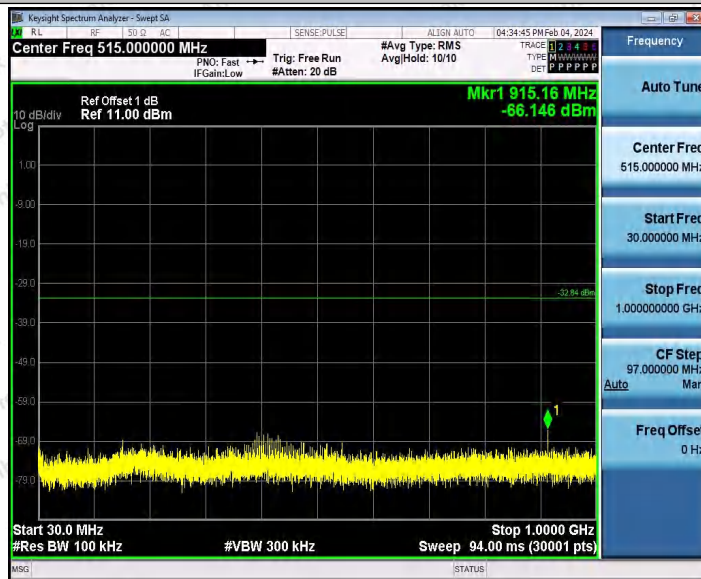

Hotline
400-003-0500
www.anbotek.com.cn

11AX40SISO_Ant1_2437_0~Reference

11AX40SISO_Ant1_2437_30~1000

Shenzhen Anbotek Compliance Laboratory Limited

Address: 1/F., Building D, Sogood Science and Technology Park, Sanwei Community, Hangcheng Street, Bao'an District, Shenzhen, Guangdong, China.
Tel: (86) 0755-26066440 Fax: (86) 0755-26014772 Email: service@anbotek.com