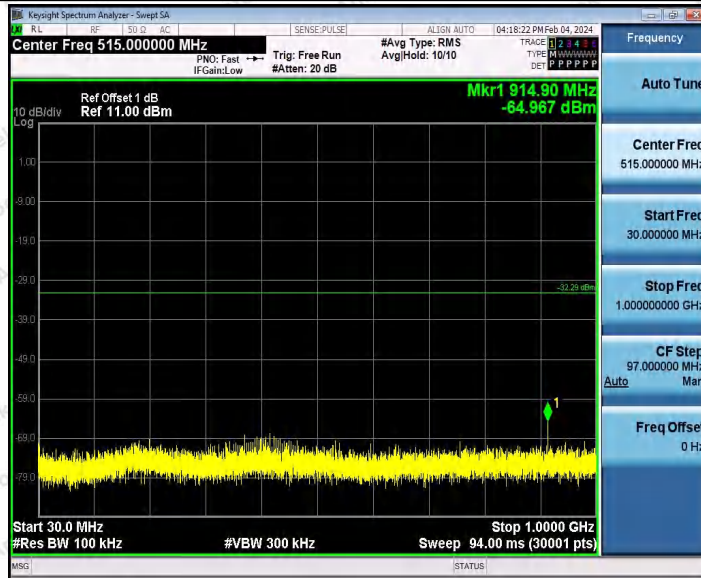

11N40SISO_Ant1_2422_30~1000