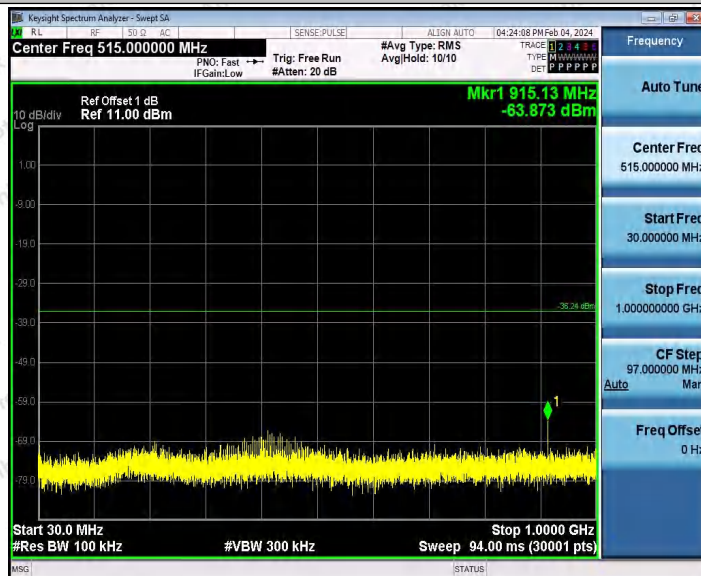

Hotline
400-003-0500
www.anbotek.com.cn

11N40SISO_Ant1_2452_0~Reference

11N40SISO_Ant1_2452_30~1000

Shenzhen Anbotek Compliance Laboratory Limited

Address: 1/F., Building D, Sogood Science and Technology Park, Sanwei Community, Hangcheng Street, Bao'an District, Shenzhen, Guangdong, China.
Tel: (86) 0755-26066440 Fax: (86) 0755-26014772 Email: service@anbotek.com