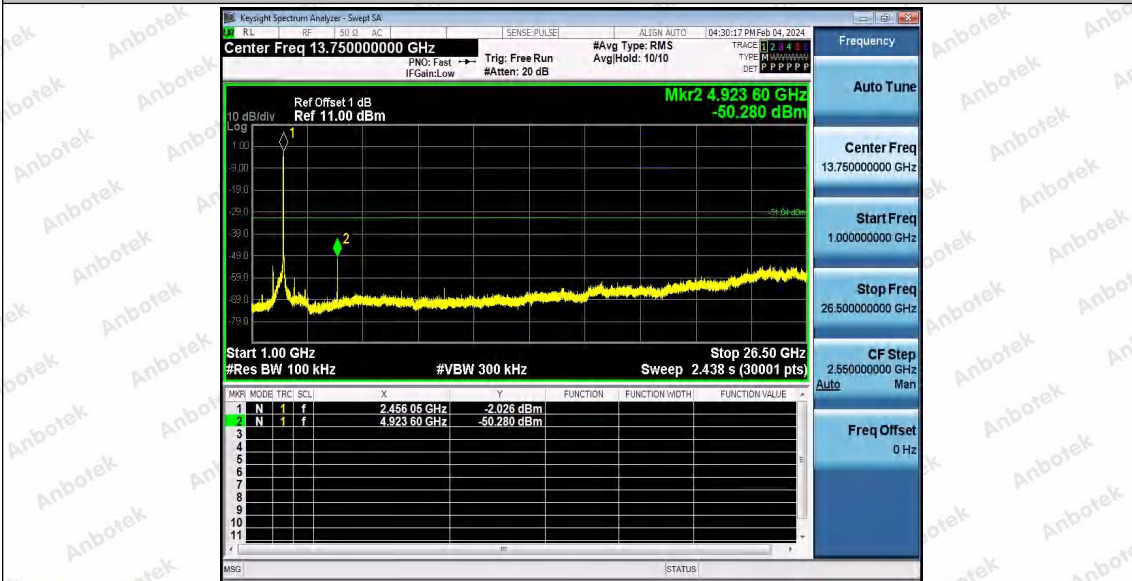

Hotline: 400-003-0500
 www.anbotek.com.cn

11AX20SISO_Ant1_2462_30~1000

11AX20SISO_Ant1_2462_1000~26500

Shenzhen Anbotek Compliance Laboratory Limited

Address: 1/F., Building D, Sogood Science and Technology Park, Sanwei Community, Hangcheng Street, Bao'an District, Shenzhen, Guangdong, China.
 Tel: (86) 0755-26066440 Fax: (86) 0755-26014772 Email: service@anbotek.com