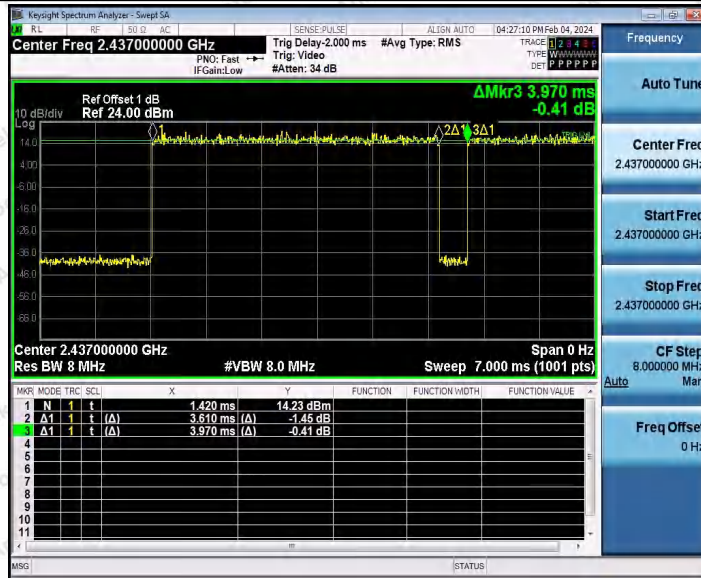

11AX20SISO_Ant1_2437