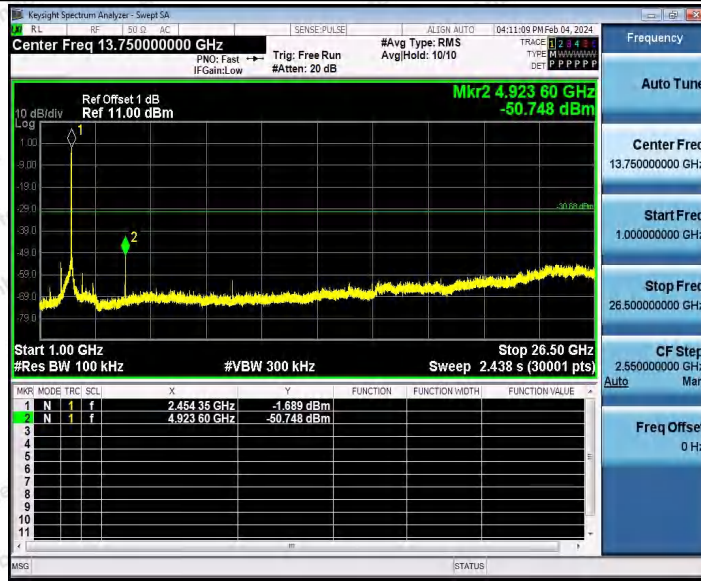

Shenzhen Anbotek Compliance Laboratory Limited

Address: 1/F., Building D, Sogood Science and Technology Park, Sanwei Community, Hangcheng Street, Bao'an District, Shenzhen, Guangdong, China.
Tel: (86) 0755-26066440 Fax: (86) 0755-26014772 Email: service@anbotek.com

Hotline 400-003-0500
www.anbotek.com.cn