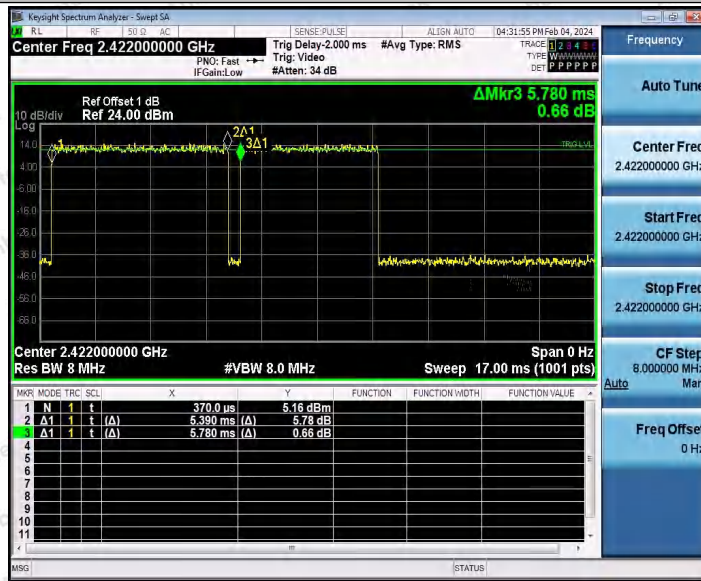

11AX40SISO_Ant1_2422