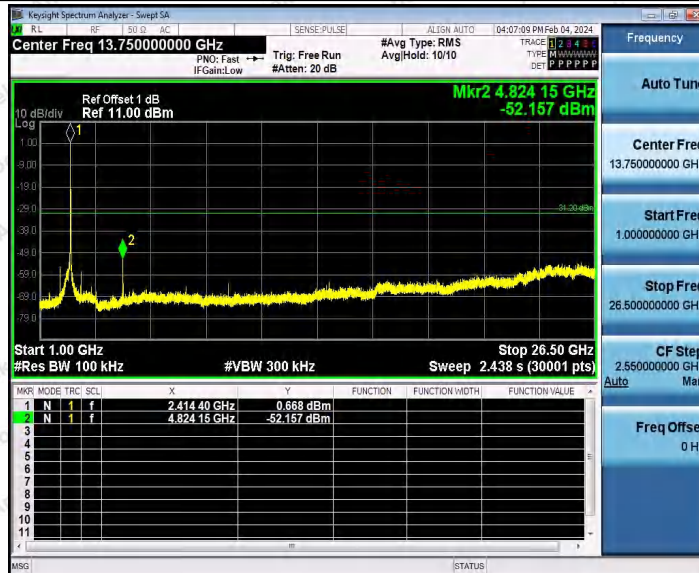

11G_Ant1_2412_1000~26500

11G_Ant1_2437_0~Reference

Shenzhen Anbotek Compliance Laboratory Limited

Address: 1/F., Building D, Sogood Science and Technology Park, Sanwei Community, Hangcheng Street, Bao'an District, Shenzhen, Guangdong, China.
Tel: (86) 0755-26066440 Fax: (86) 0755-26014772 Email: service@anbotek.com

Hotline: 400-003-0500
www.anbotek.com.cn