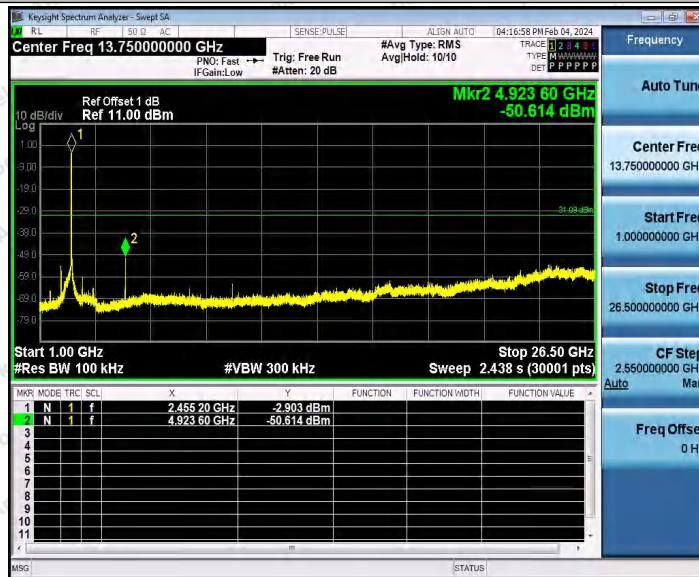

11N20SISO_Ant1_2462_1000~26500

11N40SISO_Ant1_2422_0~Reference

Shenzhen Anbotek Compliance Laboratory Limited

Address: 1/F., Building D, Sogood Science and Technology Park, Sanwei Community, Hangcheng Street, Bao'an District, Shenzhen, Guangdong, China.
Tel: (86) 0755-26066440 Fax: (86) 0755-26014772 Email: service@anbotek.com

Hotline 400-003-0500
www.anbotek.com.cn