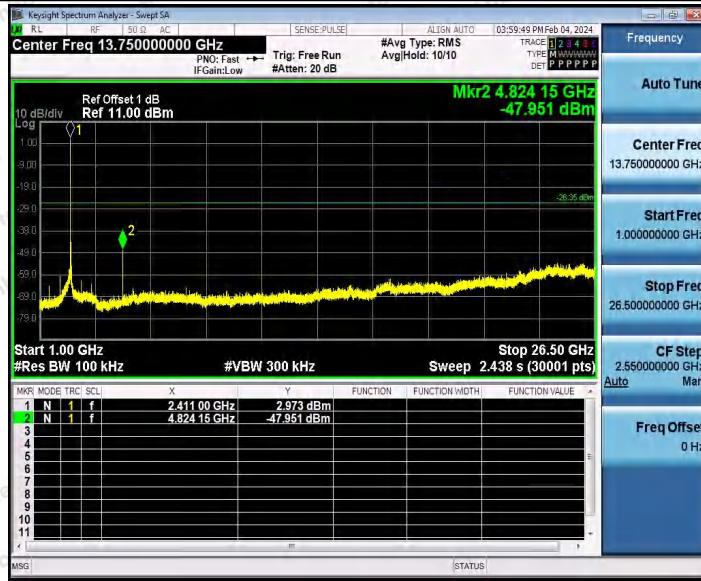

Shenzhen Anbotek Compliance Laboratory Limited

Address: 1/F., Building D, Sogood Science and Technology Park, Sanwei Community, Hangcheng Street, Bao'an District, Shenzhen, Guangdong, China.
Tel: (86) 0755-26066440 Fax: (86) 0755-26014772 Email: service@anbotek.com

Hotline: 400-003-0500
www.anbotek.com.cn