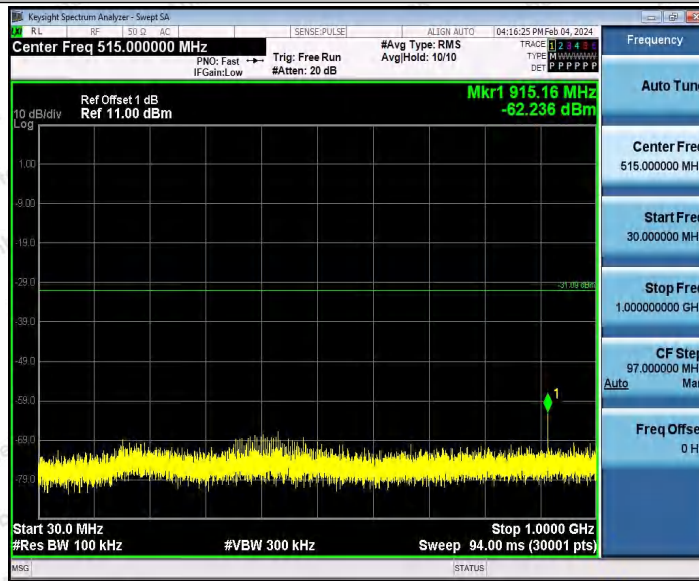

11N20SISO_Ant1_2462_30~1000