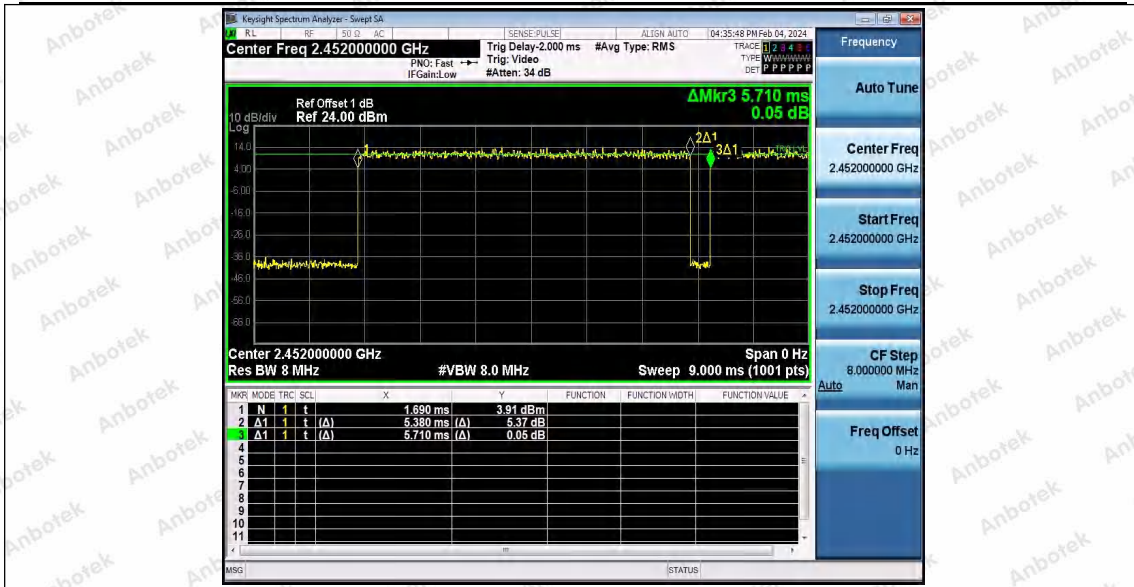

---END---

Shenzhen Anbotek Compliance Laboratory Limited

Address: 1/F., Building D, Sogood Science and Technology Park, Sanwei Community, Hangcheng Street, Bao'an District, Shenzhen, Guangdong, China.
Tel: (86) 0755-26066440 Fax: (86) 0755-26014772 Email: service@anbotek.com

Hotline 400-003-0500
www.anbotek.com.cn