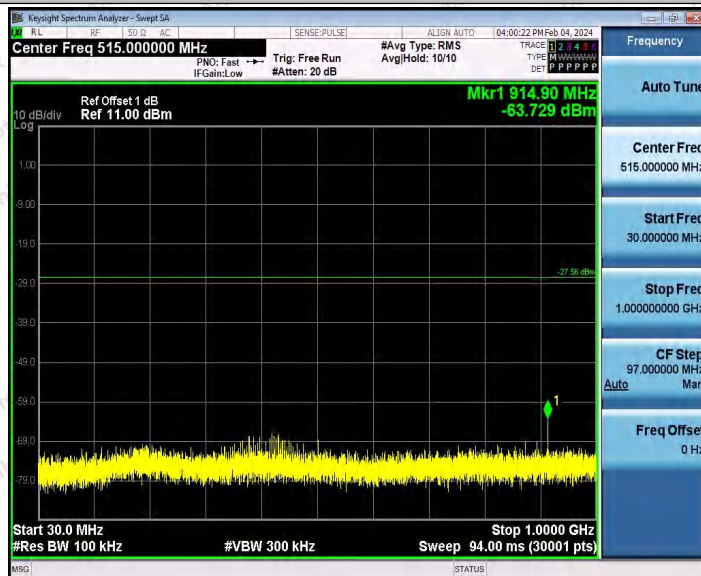

11B_Ant1_2437_30~1000

Shenzhen Anbotek Compliance Laboratory Limited

Address: 1/F., Building D, Sogood Science and Technology Park, Sanwei Community, Hangcheng Street, Bao'an District, Shenzhen, Guangdong, China.
Tel: (86) 0755-26066440 Fax: (86) 0755-26014772 Email: service@anbotek.com

Hotline: 400-003-0500
www.anbotek.com.cn