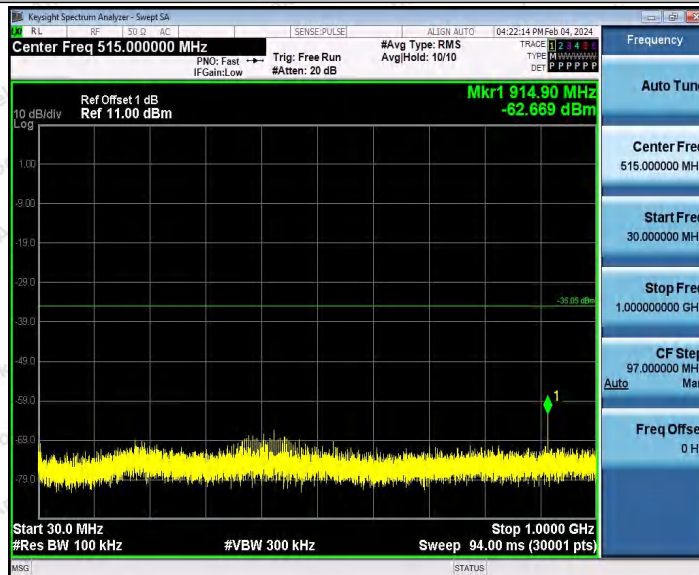

11N40SISO_Ant1_2437_30~1000

11N40SISO_Ant1_2437_1000~26500

Shenzhen Anbotek Compliance Laboratory Limited

Address: 1/F., Building D, Sogood Science and Technology Park, Sanwei Community, Hangcheng Street, Bao'an District, Shenzhen, Guangdong, China.
Tel: (86) 0755-26066440 Fax: (86) 0755-26014772 Email: service@anbotek.com

Hotline
400-003-0500
www.anbotek.com.cn