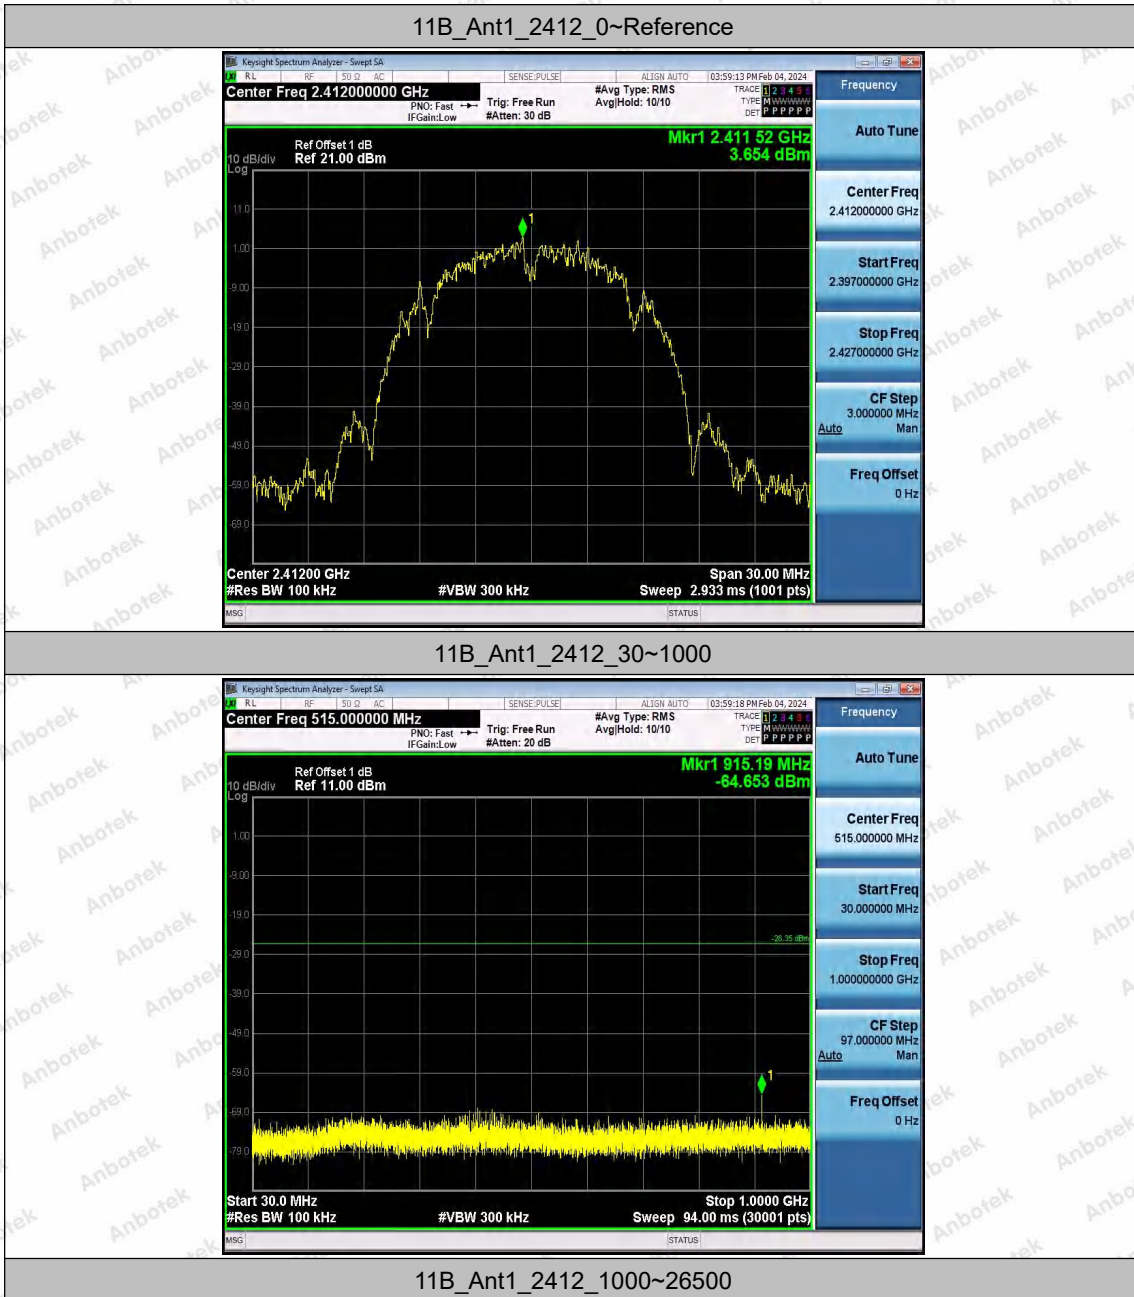

Test Graphs

Shenzhen Anbotek Compliance Laboratory Limited

Address: 1/F., Building D, Sogood Science and Technology Park, Sanwei Community, Hangcheng Street, Bao'an District, Shenzhen, Guangdong, China.
Tel: (86) 0755-26066440 Fax: (86) 0755-26014772 Email: service@anbotek.com

Hotline
400-003-0500
www.anbotek.com.cn