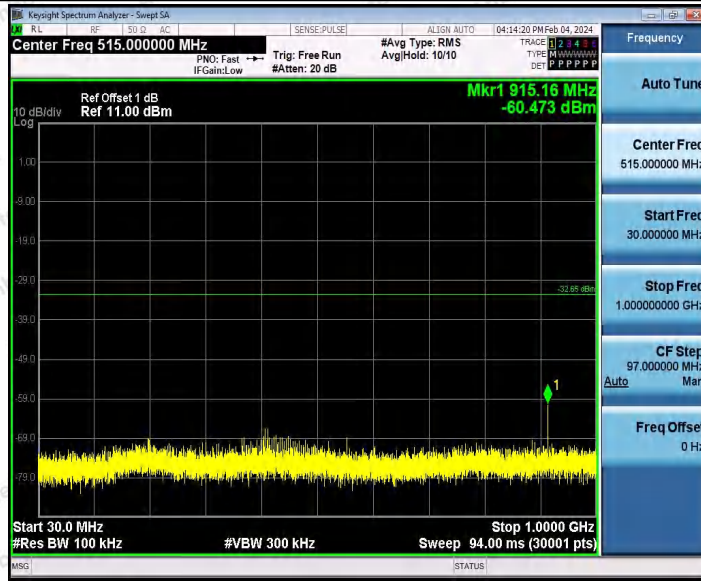

Shenzhen Anbotek Compliance Laboratory Limited

Address: 1/F., Building D, Sogood Science and Technology Park, Sanwei Community, Hangcheng Street, Bao'an District, Shenzhen, Guangdong, China.
Tel: (86) 0755-26066440 Fax: (86) 0755-26014772 Email: service@anbotek.com

Hotline
400-003-0500
www.anbotek.com.cn