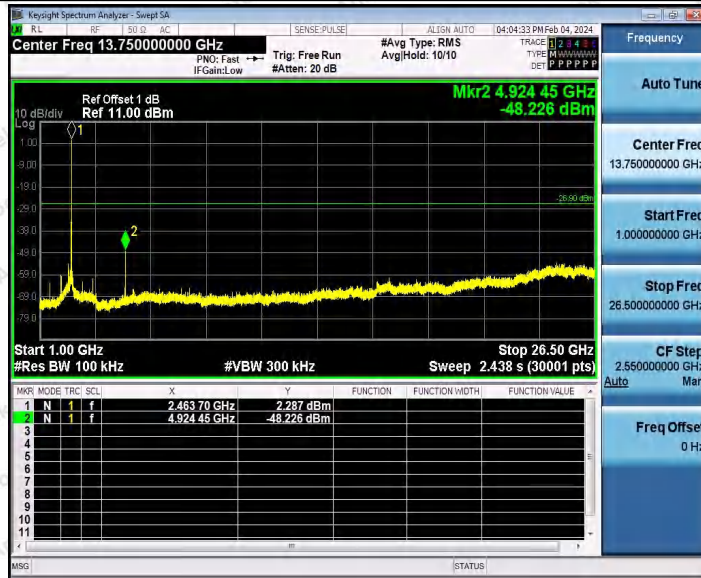

11B_Ant1_2462_1000~26500