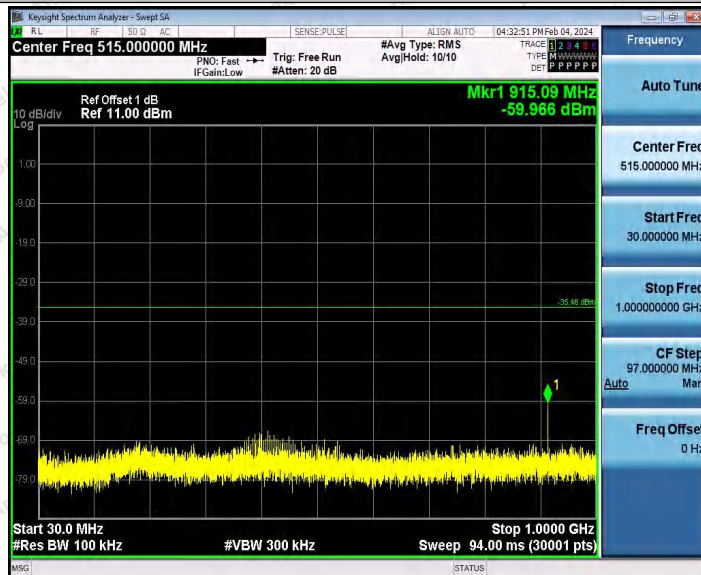

11AX40SISO_Ant1_2422_30~1000

11AX40SISO_Ant1_2422_1000~26500

Shenzhen Anbotek Compliance Laboratory Limited

Address: 1/F., Building D, Sogood Science and Technology Park, Sanwei Community, Hangcheng Street, Bao'an District, Shenzhen, Guangdong, China.
Tel: (86) 0755-26066440 Fax: (86) 0755-26014772 Email: service@anbotek.com

Hotline
400-003-0500
www.anbotek.com.cn