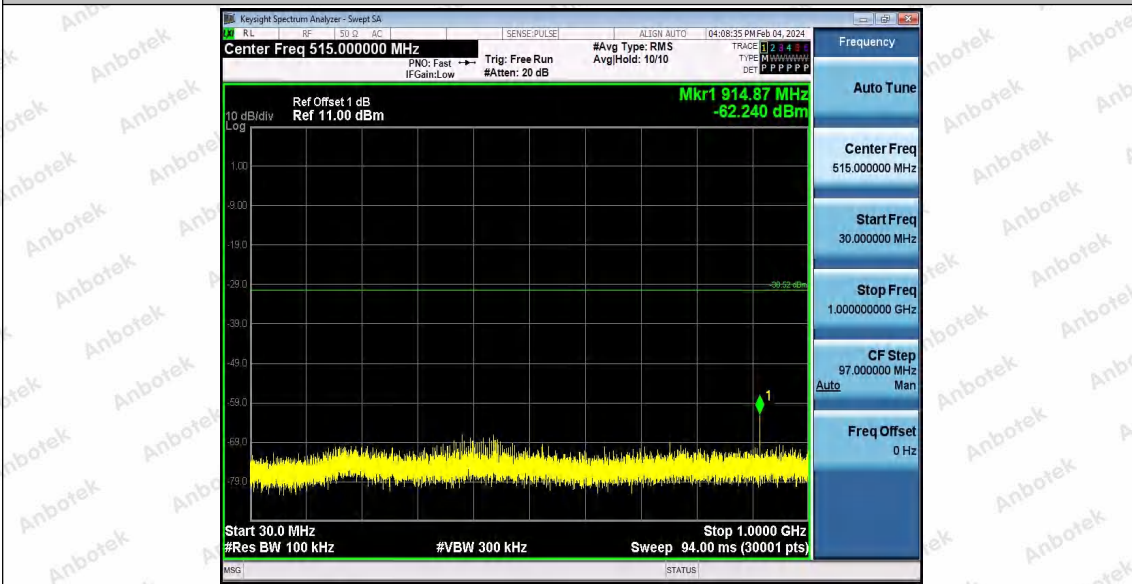

11G_Ant1_2437_30~1000