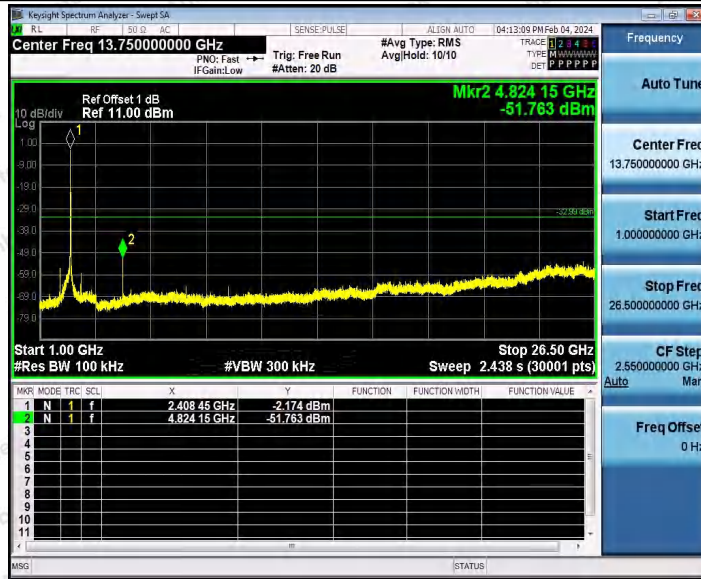

11N20SISO_Ant1_2412_1000~26500