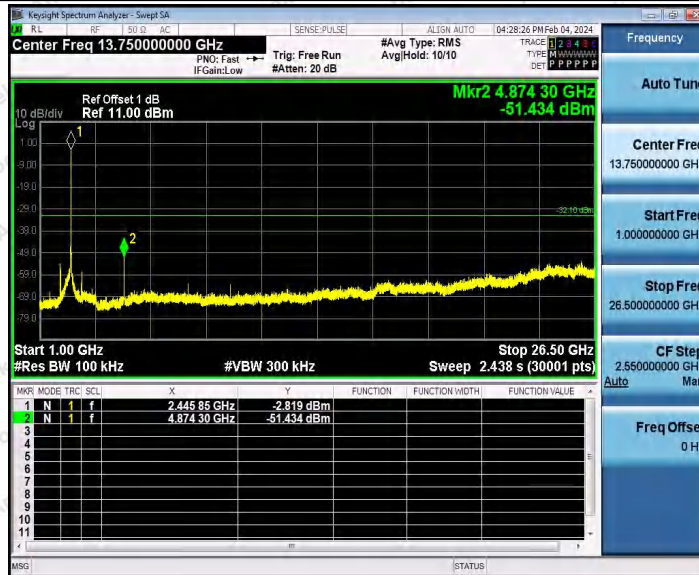

11AX20SISO_Ant1_2437_1000~26500

11AX20SISO_Ant1_2462_0~Reference

Shenzhen Anbotek Compliance Laboratory Limited

Address: 1/F., Building D, Sogood Science and Technology Park, Sanwei Community, Hangcheng Street, Bao'an District, Shenzhen, Guangdong, China.
Tel: (86) 0755-26066440 Fax: (86) 0755-26014772 Email: service@anbotek.com

Hotline: 400-003-0500
www.anbotek.com.cn