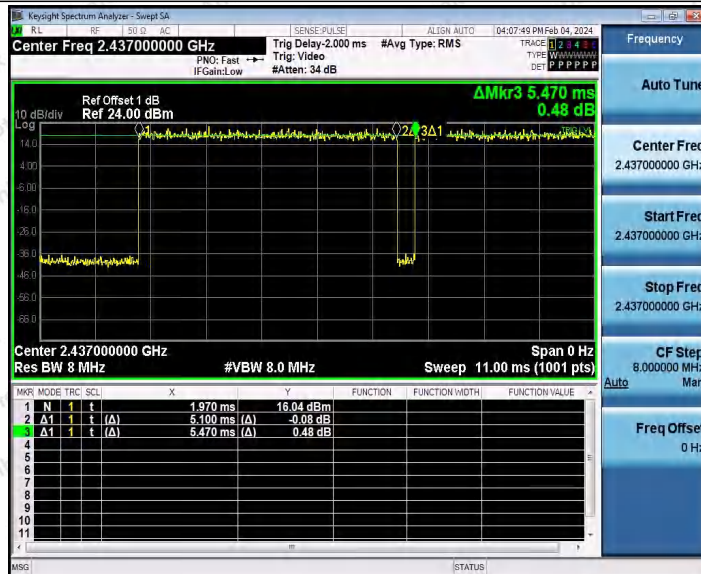

11G_Ant1_2437

Shenzhen Anbotek Compliance Laboratory Limited

Address: 1/F., Building D, Sogood Science and Technology Park, Sanwei Community, Hangcheng Street, Bao'an District, Shenzhen, Guangdong, China.
Tel: (86) 0755-26066440 Fax: (86) 0755-26014772 Email: service@anbotek.com

Hotline: 400-003-0500
www.anbotek.com.cn