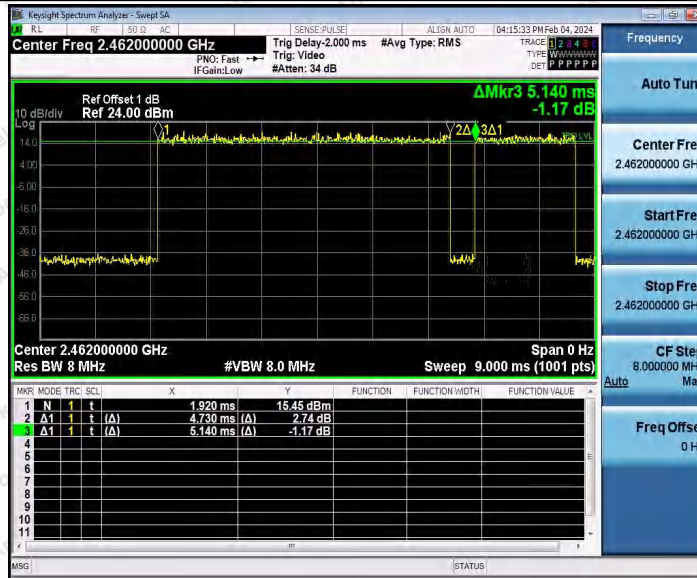

11N20SISO_Ant1_2462