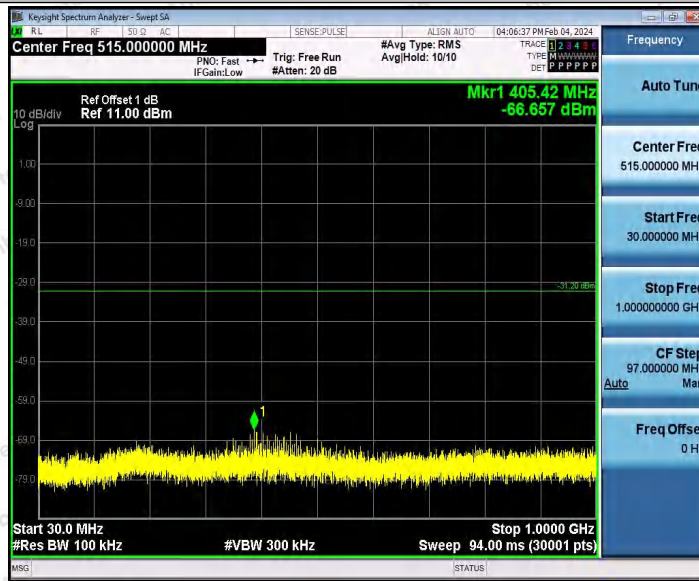

11G_Ant1_2412_30~1000