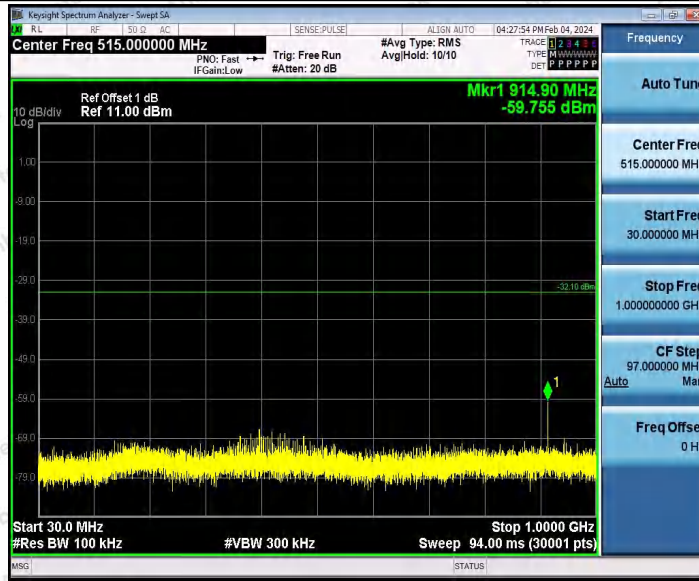

11AX20SISO_Ant1_2437_30~1000