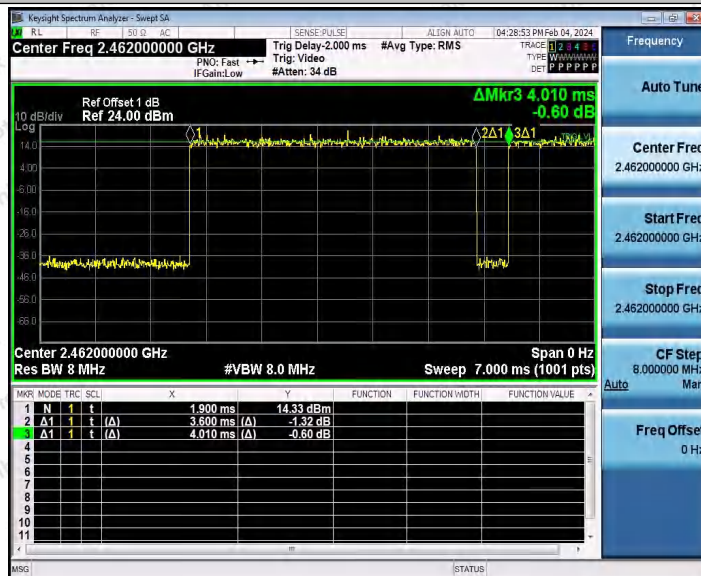

Hotline
 400-003-0500
 www.anbotek.com.cn

11AX20SISO_Ant1_2437

11AX20SISO_Ant1_2462

Shenzhen Anbotek Compliance Laboratory Limited

Address: 1/F., Building D, Sogood Science and Technology Park, Sanwei Community, Hangcheng Street, Bao'an District, Shenzhen, Guangdong, China.
 Tel: (86) 0755-26066440 Fax: (86) 0755-26014772 Email: service@anbotek.com