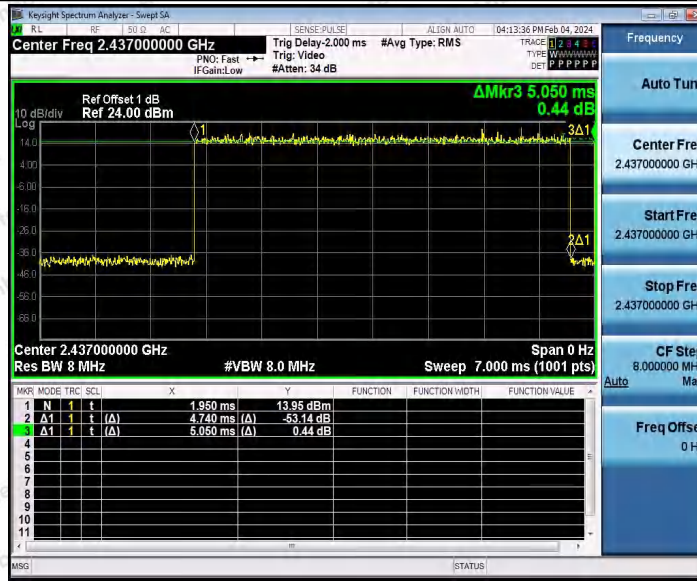

Shenzhen Anbotek Compliance Laboratory Limited

Address: 1/F., Building D, Sogood Science and Technology Park, Sanwei Community, Hangcheng Street, Bao'an District, Shenzhen, Guangdong, China.
Tel: (86) 0755-26066440 Fax: (86) 0755-26014772 Email: service@anbotek.com

Hotline 400-003-0500
www.anbotek.com.cn