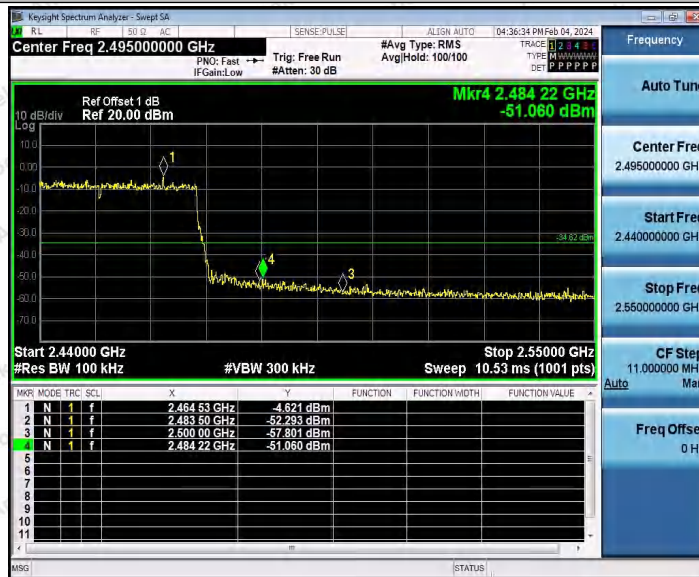

11AX40SISO_Ant1_High_2452

Shenzhen Anbotek Compliance Laboratory Limited

Address: 1/F., Building D, Sogood Science and Technology Park, Sanwei Community, Hangcheng Street, Bao'an District, Shenzhen, Guangdong, China.
Tel: (86) 0755-26066440 Fax: (86) 0755-26014772 Email: service@anbotek.com

Hotline 400-003-0500
www.anbotek.com.cn