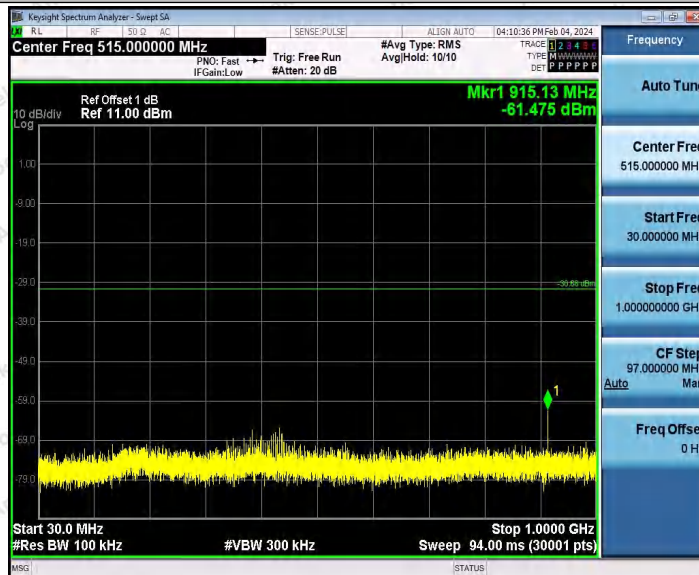

11G_Ant1_2462_30~1000

11G_Ant1_2462_1000~26500

Shenzhen Anbotek Compliance Laboratory Limited

Address: 1/F., Building D, Sogood Science and Technology Park, Sanwei Community, Hangcheng Street, Bao'an District, Shenzhen, Guangdong, China.
Tel: (86) 0755-26066440 Fax: (86) 0755-26014772 Email: service@anbotek.com

Hotline
400-003-0500
www.anbotek.com.cn