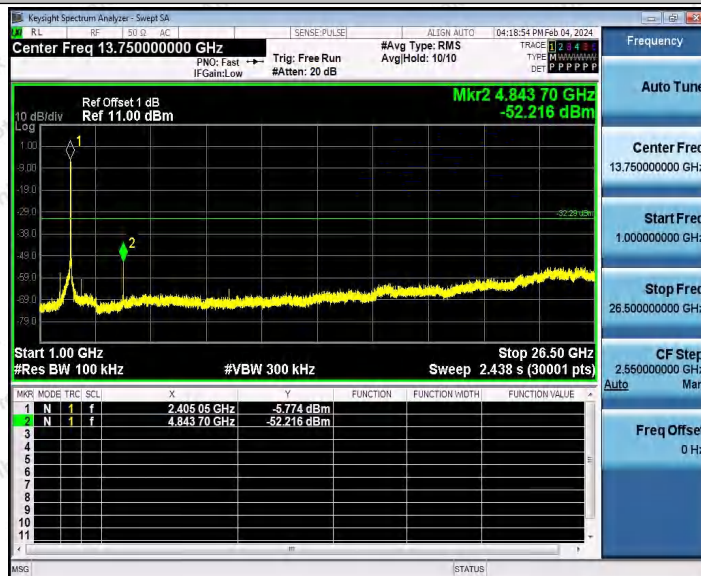

Hotline 400-003-0500
www.anbotek.com.cn

11N40SISO_Ant1_2422_30~1000

11N40SISO_Ant1_2422_1000~26500

Shenzhen Anbotek Compliance Laboratory Limited

Address: 1/F., Building D, Sogood Science and Technology Park, Sanwei Community, Hangcheng Street, Bao'an District, Shenzhen, Guangdong, China.
 Tel: (86) 0755-26066440 Fax: (86) 0755-26014772 Email: service@anbotek.com