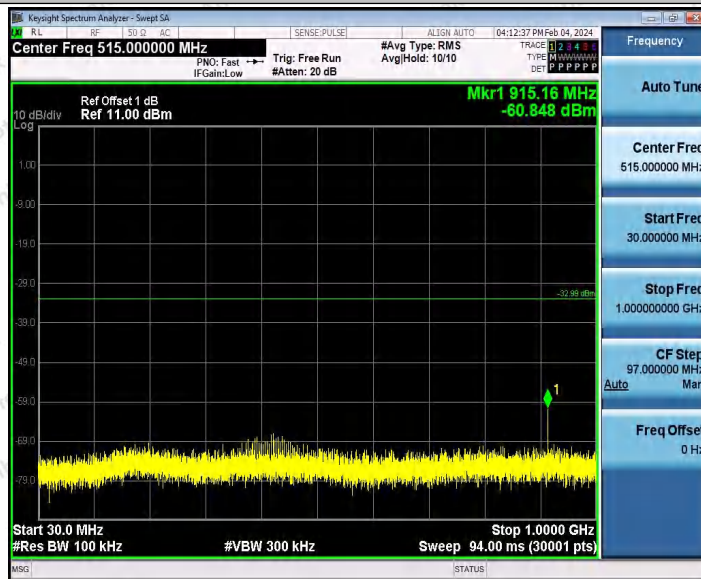

Hotline
400-003-0500
www.anbotek.com.cn

11N20SISO_Ant1_2412_0~Reference

11N20SISO_Ant1_2412_30~1000

Shenzhen Anbotek Compliance Laboratory Limited

Address: 1/F., Building D, Sogood Science and Technology Park, Sanwei Community, Hangcheng Street, Bao'an District, Shenzhen, Guangdong, China.
Tel: (86) 0755-26066440 Fax: (86) 0755-26014772 Email: service@anbotek.com