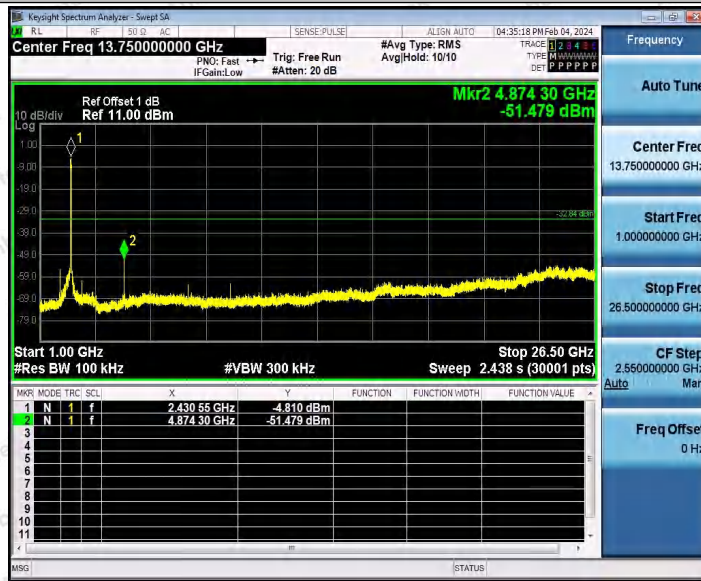

11AX40SISO_Ant1_2437_1000~26500