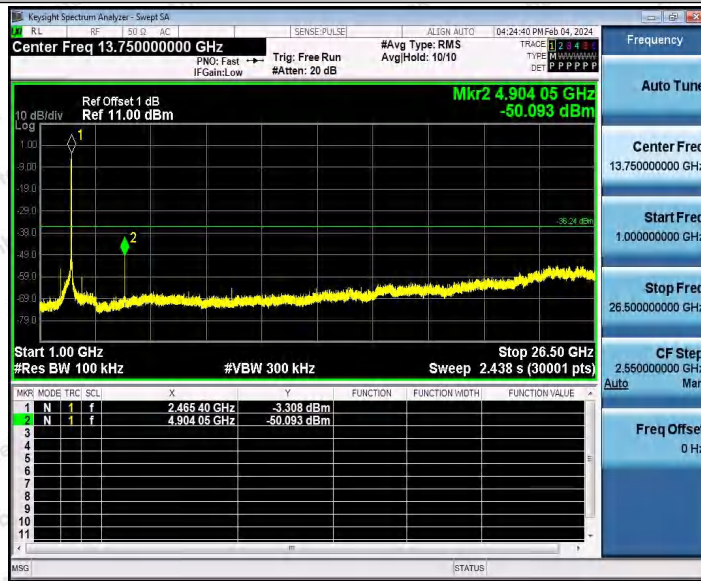

11N40SISO_Ant1_2452_1000~26500