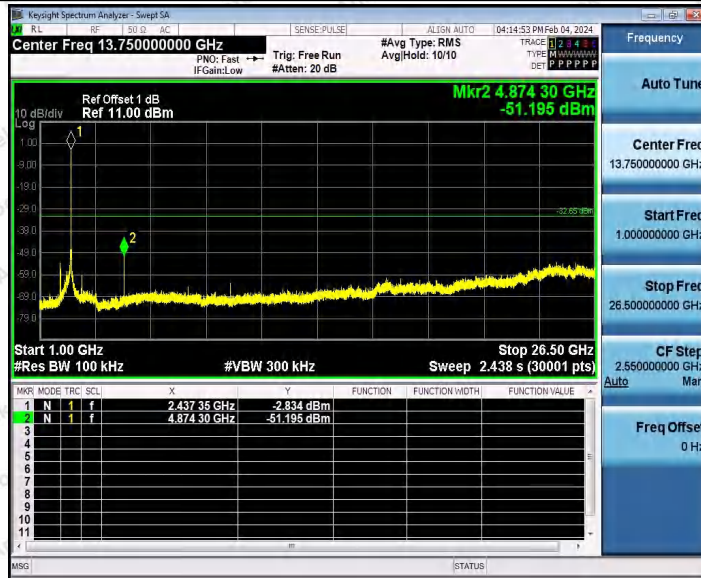

11N20SISO_Ant1_2437_1000~26500