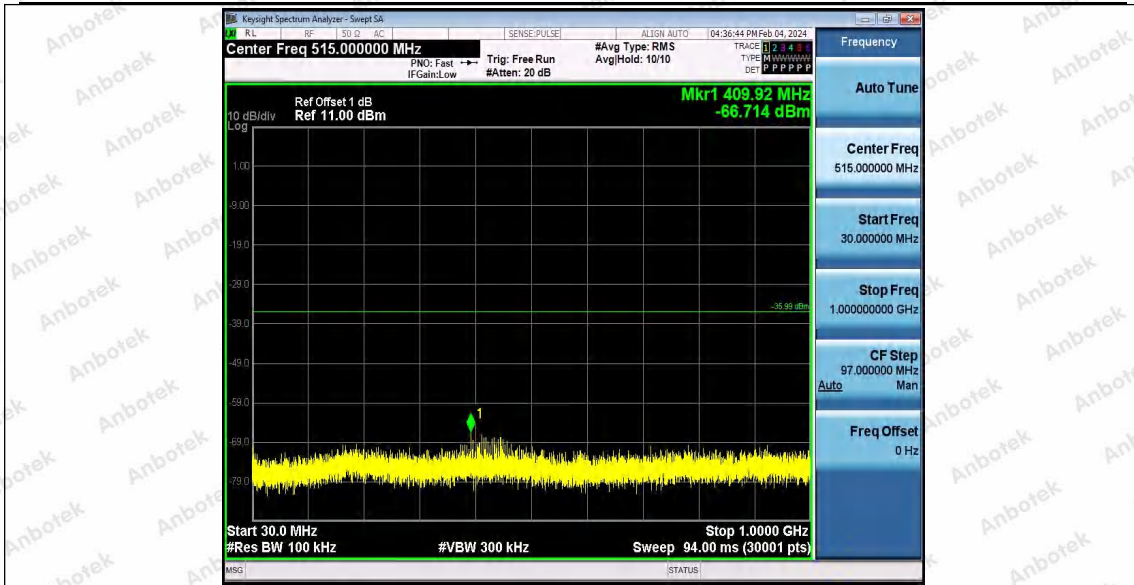

Shenzhen Anbotek Compliance Laboratory Limited

Address: 1/F., Building D, Sogood Science and Technology Park, Sanwei Community, Hangcheng Street, Bao'an District, Shenzhen, Guangdong, China.
Tel: (86) 0755-26066440 Fax: (86) 0755-26014772 Email: service@anbotek.com

Hotline
400-003-0500
www.anbotek.com.cn