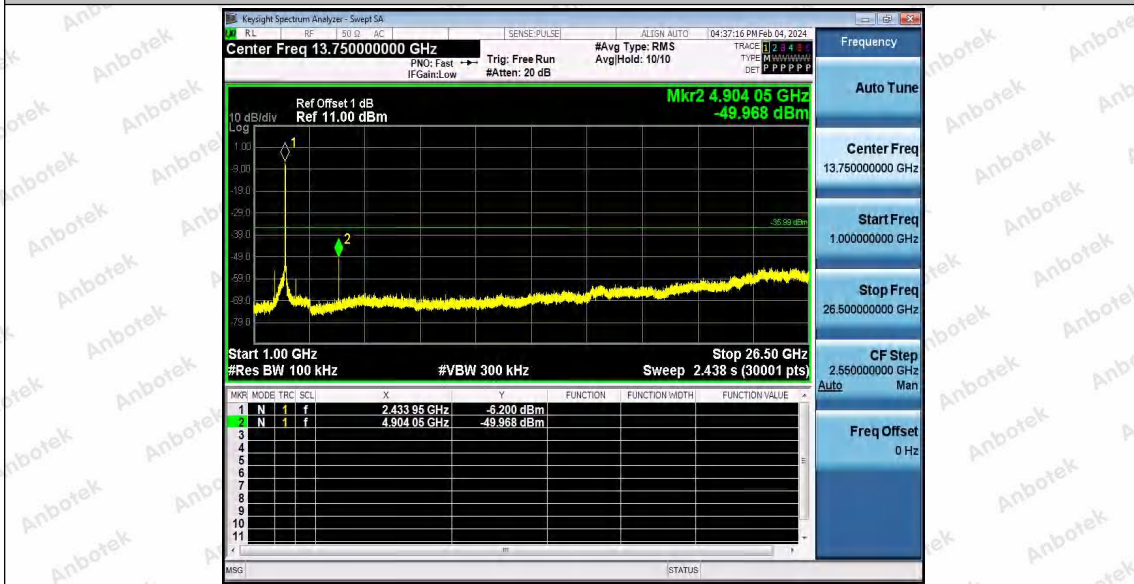

11AX40SISO_Ant1_2452_1000~26500

Shenzhen Anbotek Compliance Laboratory Limited

Address: 1/F., Building D, Sogood Science and Technology Park, Sanwei Community, Hangcheng Street, Bao'an District, Shenzhen, Guangdong, China.
Tel: (86) 0755-26066440 Fax: (86) 0755-26014772 Email: service@anbotek.com

Hotline
400-003-0500
www.anbotek.com.cn