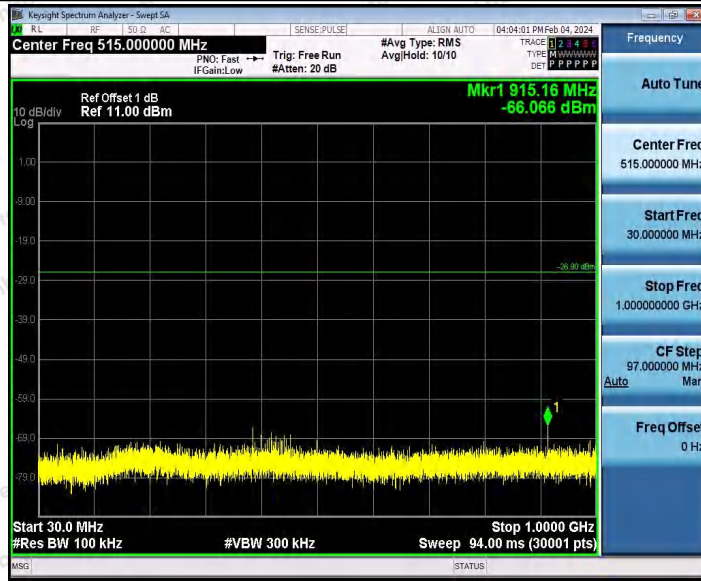

Shenzhen Anbotek Compliance Laboratory Limited

Address: 1/F., Building D, Sogood Science and Technology Park, Sanwei Community, Hangcheng Street, Bao'an District, Shenzhen, Guangdong, China.
Tel: (86) 0755-26066440 Fax: (86) 0755-26014772 Email: service@anbotek.com

Hotline
400-003-0500
www.anbotek.com.cn