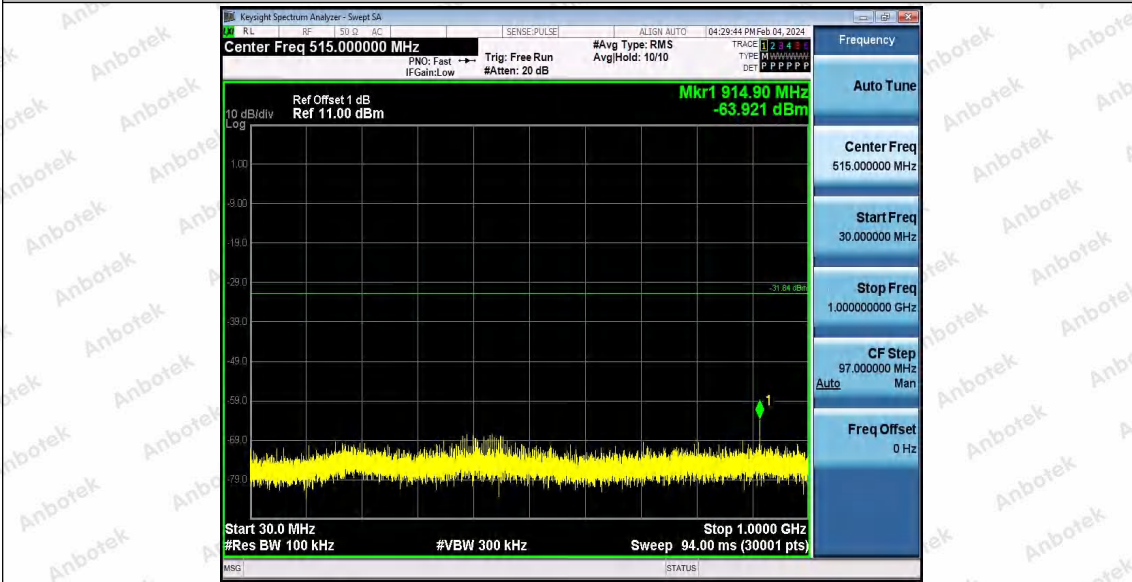

11AX20SISO_Ant1_2462_30~1000