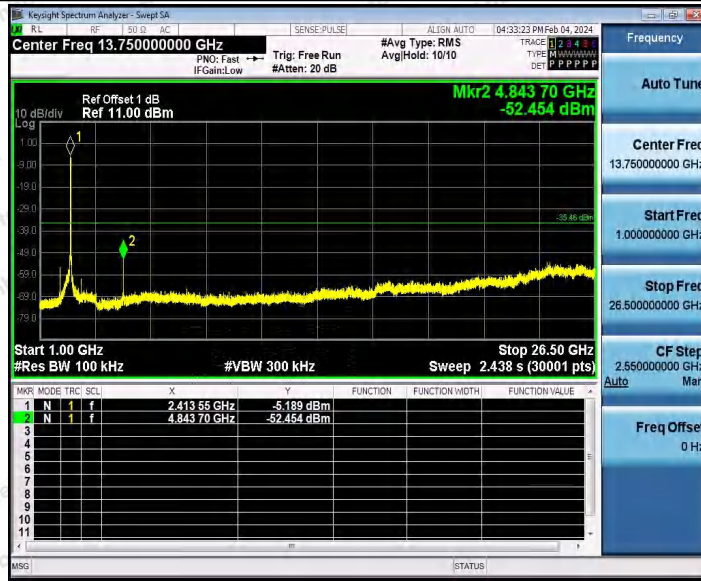

Shenzhen Anbotek Compliance Laboratory Limited

Address: 1/F., Building D, Sogood Science and Technology Park, Sanwei Community, Hangcheng Street, Bao'an District, Shenzhen, Guangdong, China.
Tel: (86) 0755-26066440 Fax: (86) 0755-26014772 Email: service@anbotek.com

Hotline
400-003-0500
www.anbotek.com.cn