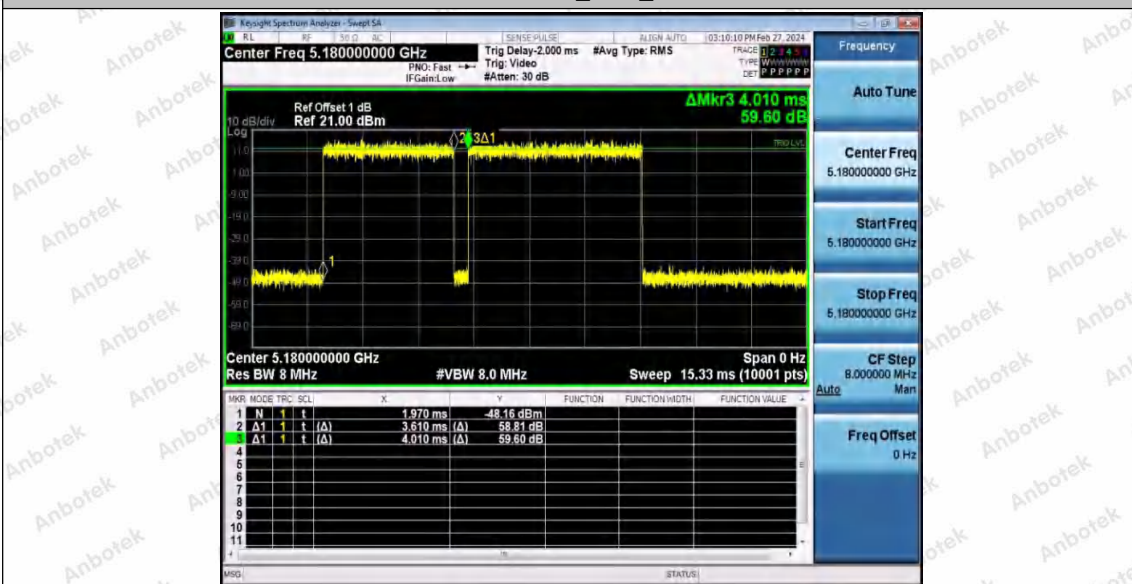

Hotline 400-003-0500
 www.anbotek.com.cn

11AC40SISO_Ant1_5795

11AX20SISO_Ant1_5180

Shenzhen Anbotek Compliance Laboratory Limited

Address: 1/F., Building D, Sogood Science and Technology Park, Sanwei Community, Hangcheng Street, Bao'an District, Shenzhen, Guangdong, China.
 Tel: (86) 0755-26066440 Fax: (86) 0755-26014772 Email: service@anbotek.com