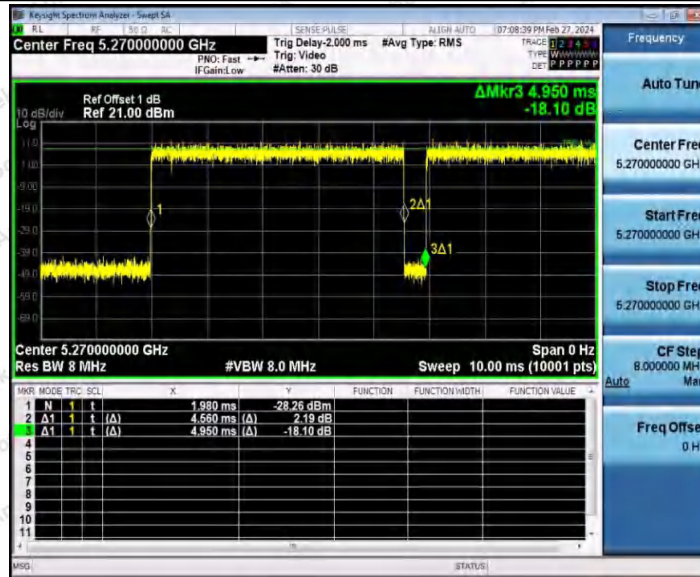

11N40SISO_Ant1_5270

11N40SISO_Ant1_5310

Shenzhen Anbotek Compliance Laboratory Limited

Address: 1/F., Building D, Sogood Science and Technology Park, Sanwei Community, Hangcheng Street, Bao'an District, Shenzhen, Guangdong, China.
Tel: (86) 0755-26066440 Fax: (86) 0755-26014772 Email: service@anbotek.com

Hotline: 400-003-0500
www.anbotek.com.cn