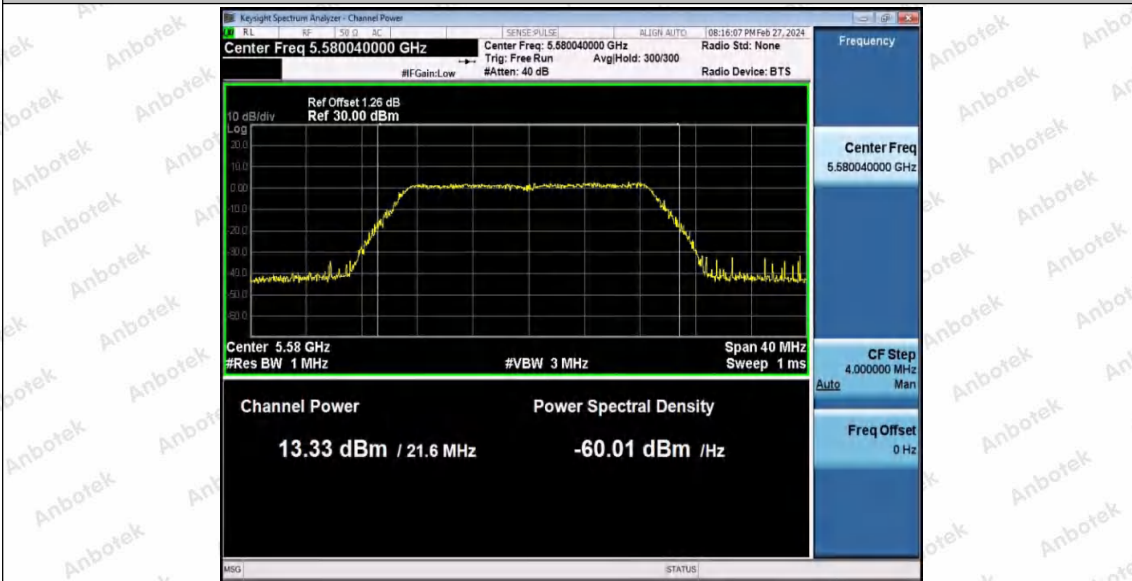

Hotline
400-003-0500
www.anbotek.com.cn

11N20SISO_Ant1_5500

11N20SISO_Ant1_5580

Shenzhen Anbotek Compliance Laboratory Limited

Address: 1/F., Building D, Sogood Science and Technology Park, Sanwei Community, Hangcheng Street, Bao'an District, Shenzhen, Guangdong, China.
 Tel: (86) 0755-26066440 Fax: (86) 0755-26014772 Email: service@anbotek.com