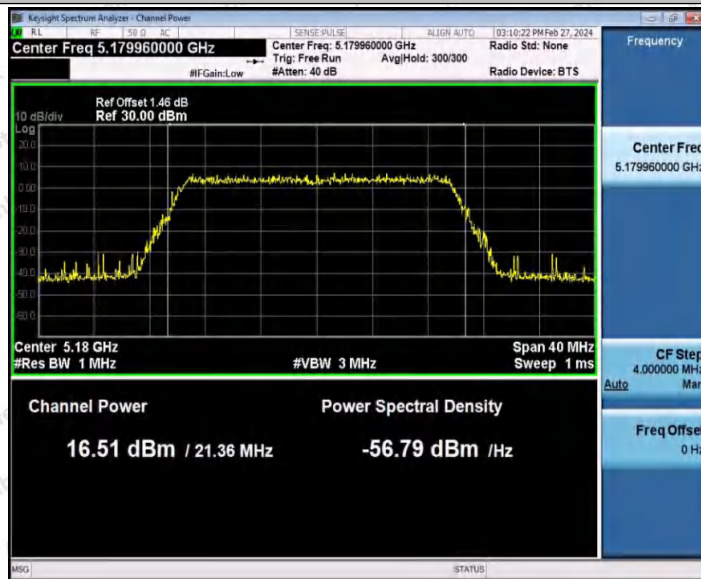

Hotline
400-003-0500
www.anbotek.com.cn

11AC40SISO_Ant1_5795

11AX20SISO_Ant1_5180

Shenzhen Anbotek Compliance Laboratory Limited

Address: 1/F., Building D, Sogood Science and Technology Park, Sanwei Community, Hangcheng Street, Bao'an District, Shenzhen, Guangdong, China.
 Tel: (86) 0755-26066440 Fax: (86) 0755-26014772 Email: service@anbotek.com