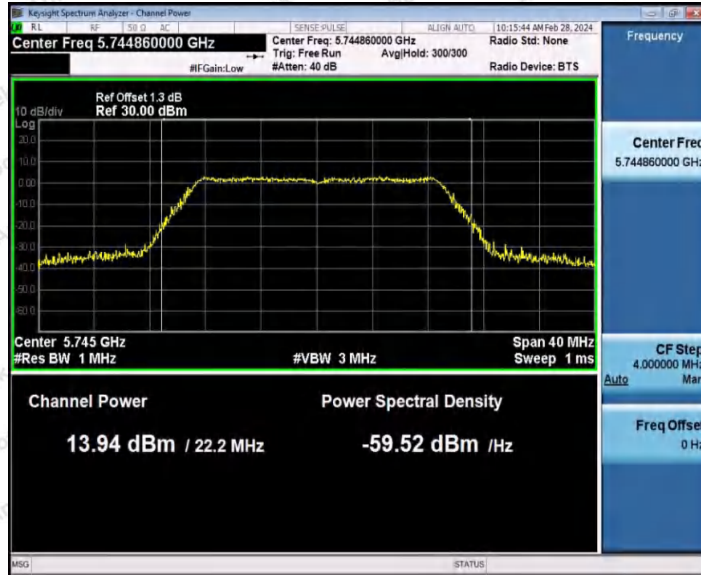

11N20SISO_Ant1_5745

11N20SISO_Ant1_5785

Shenzhen Anbotek Compliance Laboratory Limited

Address: 1/F., Building D, Sogood Science and Technology Park, Sanwei Community, Hangcheng Street, Bao'an District, Shenzhen, Guangdong, China.
Tel: (86) 0755-26066440 Fax: (86) 0755-26014772 Email: service@anbotek.com

Hotline: 400-003-0500
www.anbotek.com.cn