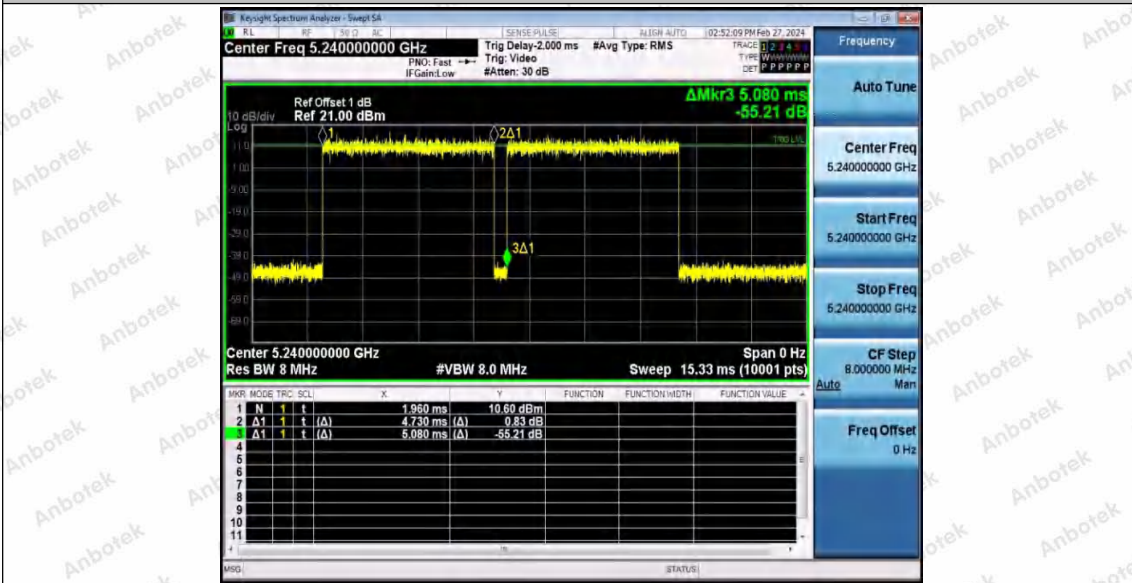

Hotline: 400-003-0500
 www.anbotek.com.cn

11N20SISO_Ant1_5200

11N20SISO_Ant1_5240

Shenzhen Anbotek Compliance Laboratory Limited

Address: 1/F., Building D, Sogood Science and Technology Park, Sanwei Community, Hangcheng Street, Bao'an District, Shenzhen, Guangdong, China.
 Tel: (86) 0755-26066440 Fax: (86) 0755-26014772 Email: service@anbotek.com