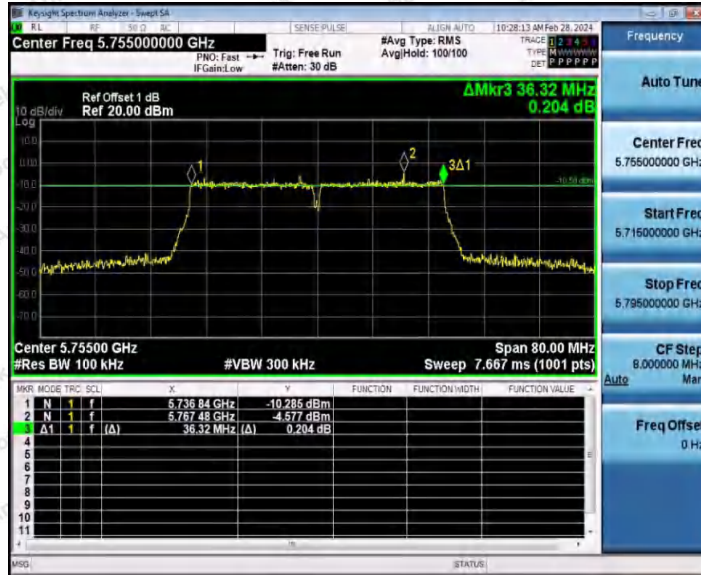

11AC40SISO_Ant1_5755

11AC40SISO_Ant1_5795

Shenzhen Anbotek Compliance Laboratory Limited

Address: 1/F., Building D, Sogood Science and Technology Park, Sanwei Community, Hangcheng Street, Bao'an District, Shenzhen, Guangdong, China.
Tel: (86) 0755-26066440 Fax: (86) 0755-26014772 Email: service@anbotek.com

Hotline 400-003-0500
www.anbotek.com.cn