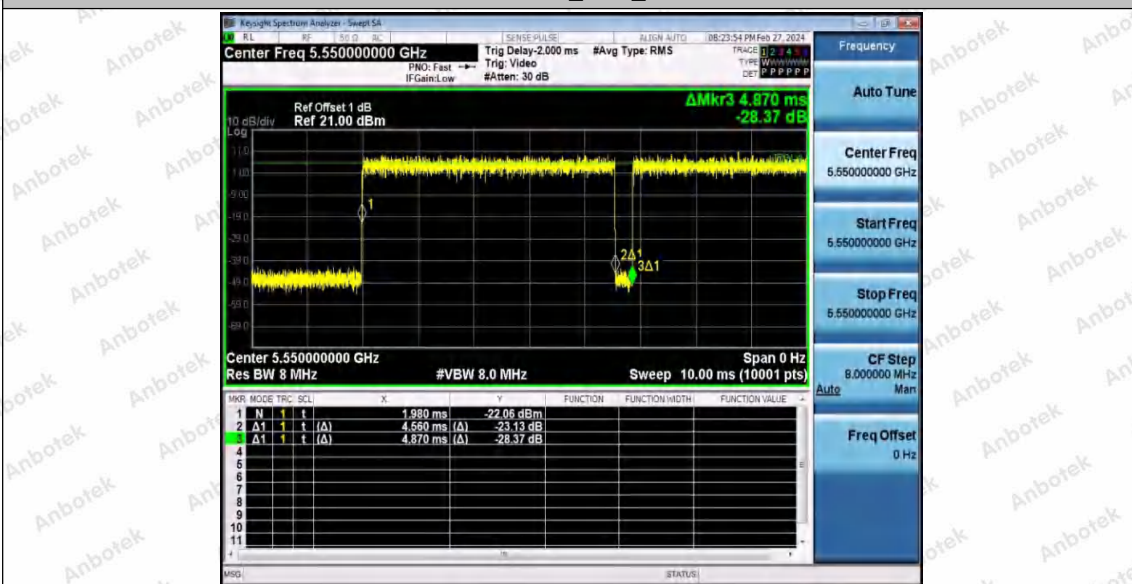

Hotline: 400-003-0500
 www.anbotek.com.cn

11N40SISO_Ant1_5510

11N40SISO_Ant1_5550

Shenzhen Anbotek Compliance Laboratory Limited

Address: 1/F., Building D, Sogood Science and Technology Park, Sanwei Community, Hangcheng Street, Bao'an District, Shenzhen, Guangdong, China.
 Tel: (86) 0755-26066440 Fax: (86) 0755-26014772 Email: service@anbotek.com