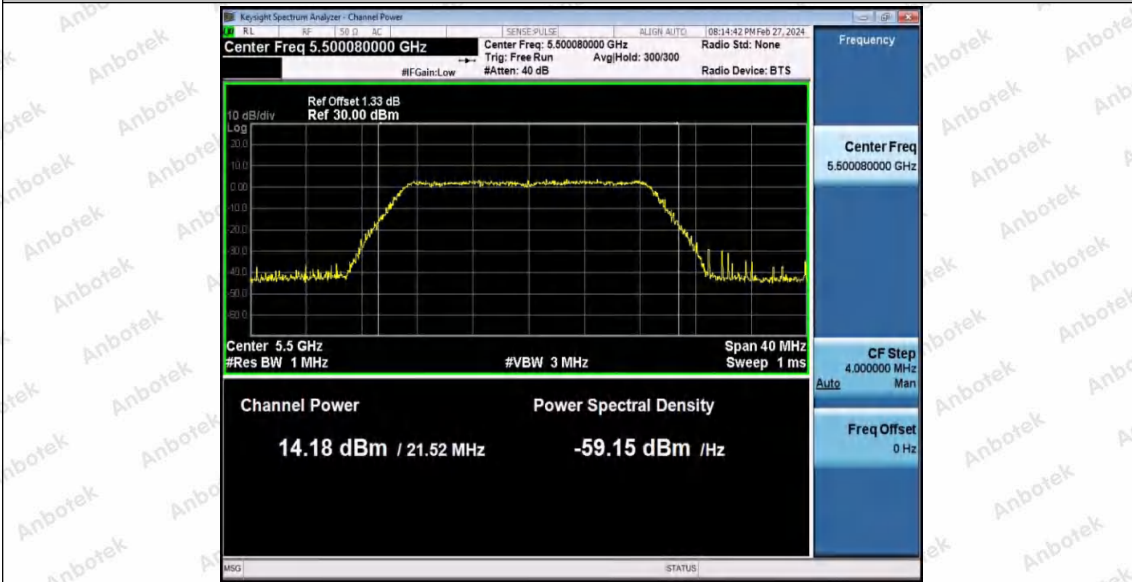

11N20SISO_Ant1_5500