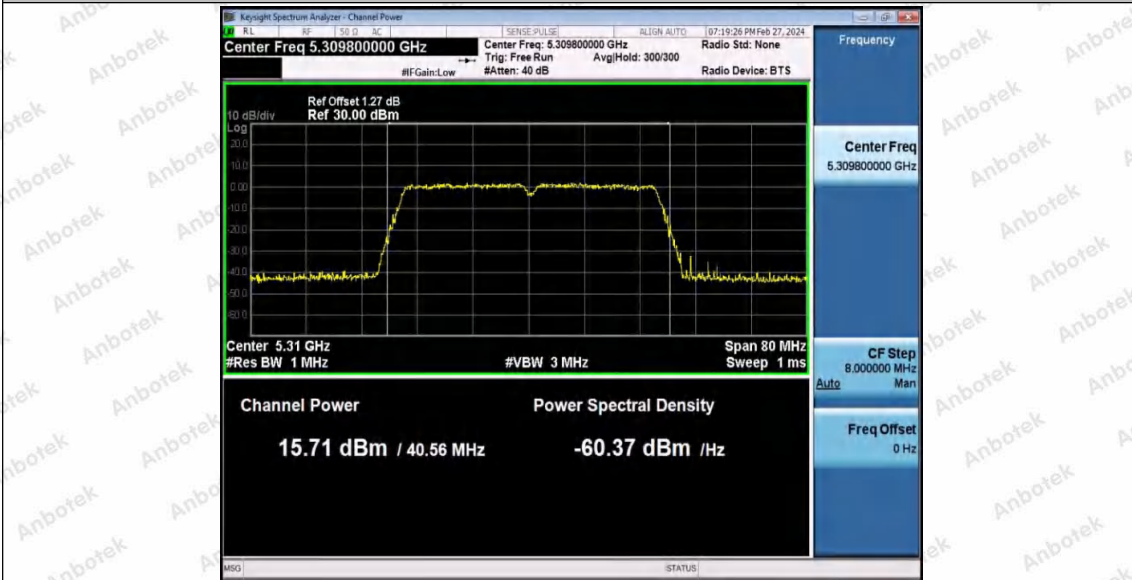

11AC40SISO_Ant1_5310