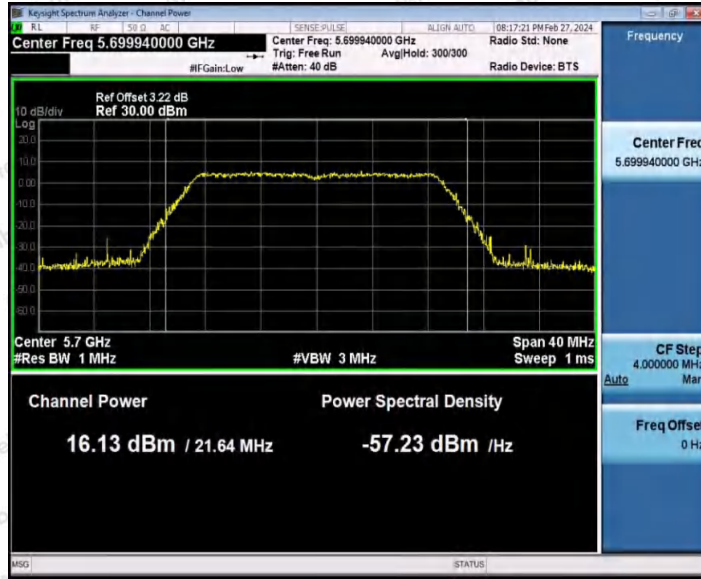

11N20SISO_Ant1_5700