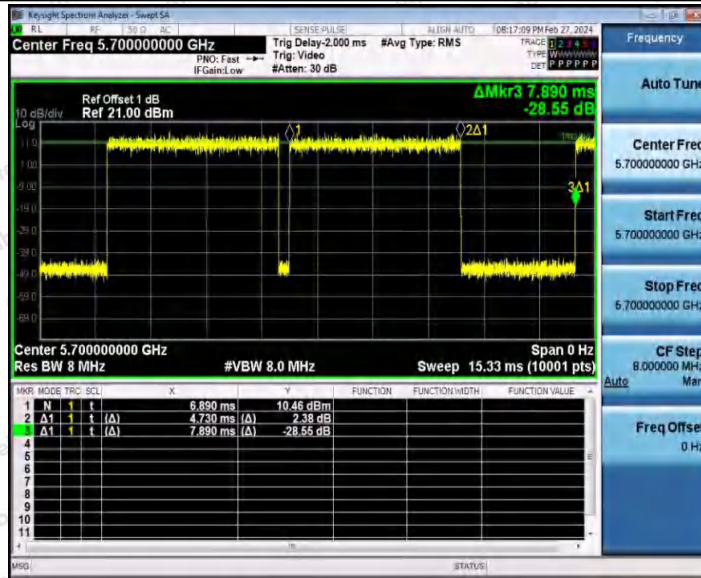

11N20SISO_Ant1_5700