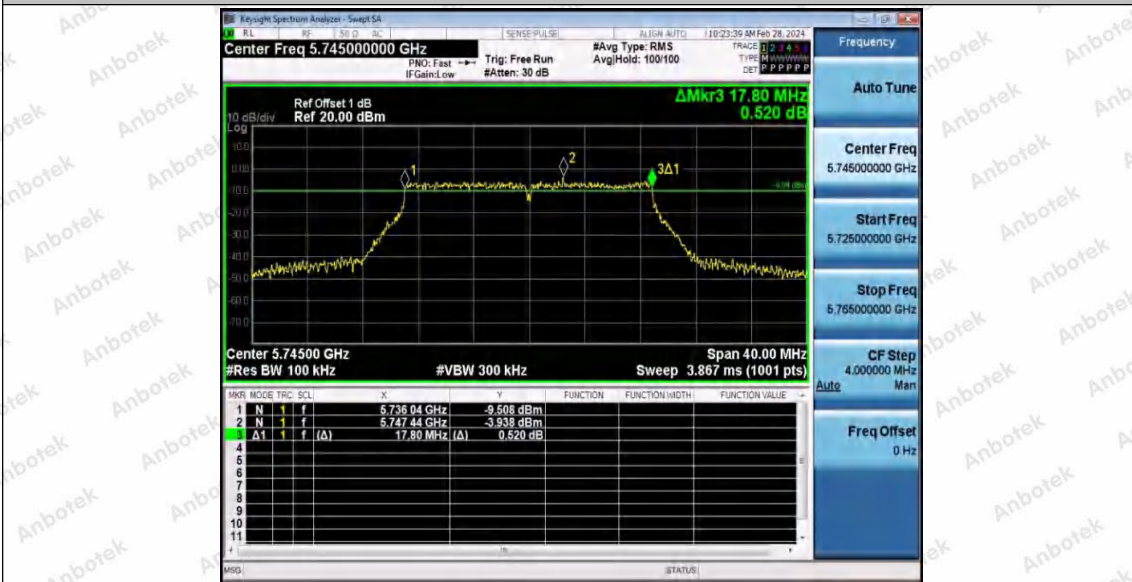

11AC20SISO_Ant1_5745