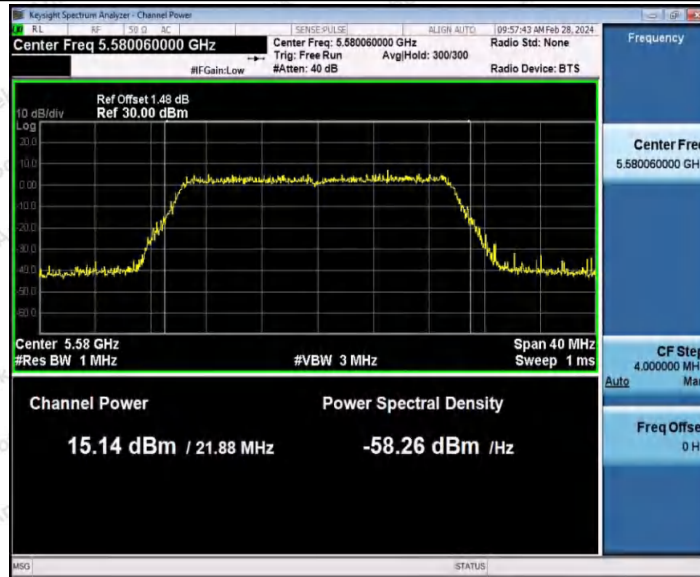

11AX20SISO_Ant1_5580

11AX20SISO_Ant1_5700

Shenzhen Anbotek Compliance Laboratory Limited

Address: 1/F., Building D, Sogood Science and Technology Park, Sanwei Community, Hangcheng Street, Bao'an District, Shenzhen, Guangdong, China.
Tel: (86) 0755-26066440 Fax: (86) 0755-26014772 Email: service@anbotek.com

Hotline
400-003-0500
www.anbotek.com.cn