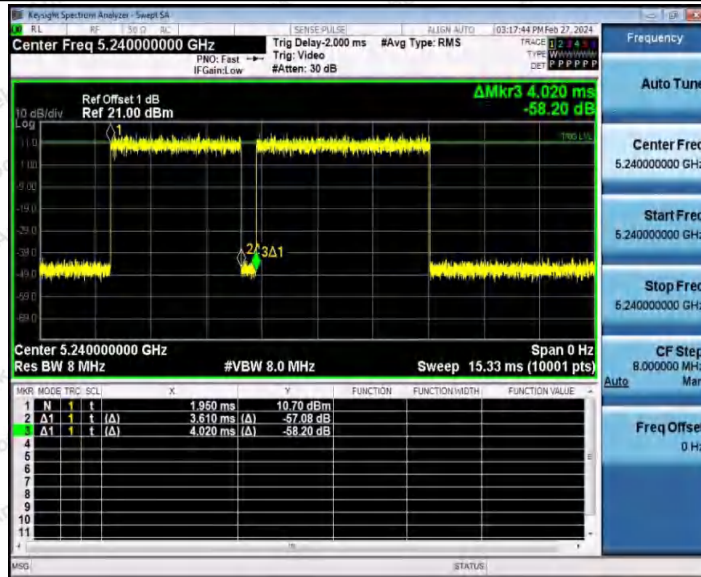

11AX20SISO_Ant1_5240

11AX20SISO_Ant1_5260

Shenzhen Anbotek Compliance Laboratory Limited

Address: 1/F., Building D, Sogood Science and Technology Park, Sanwei Community, Hangcheng Street, Bao'an District, Shenzhen, Guangdong, China.
Tel: (86) 0755-26066440 Fax: (86) 0755-26014772 Email: service@anbotek.com

Hotline: 400-003-0500
www.anbotek.com.cn