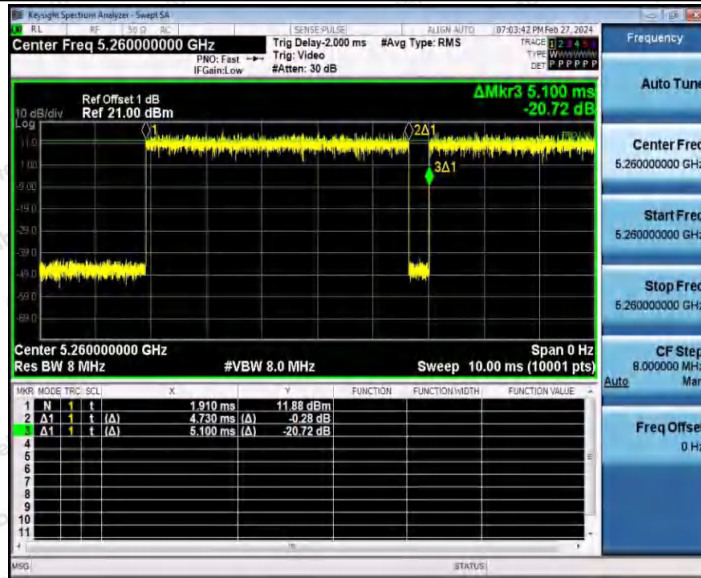

11N20SISO_Ant1_5260