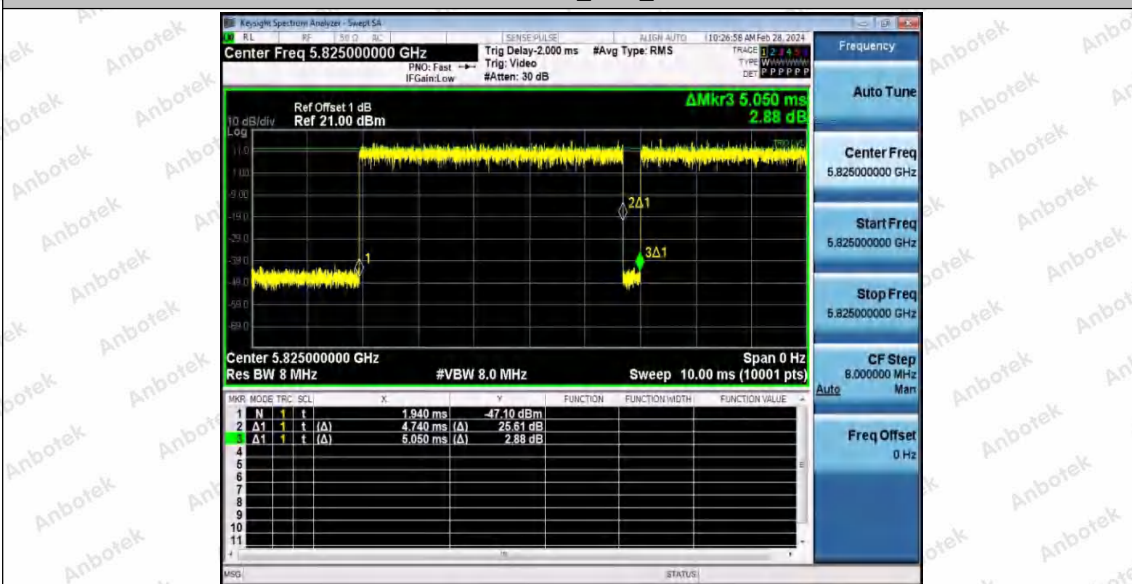

Hotline 400-003-0500
 www.anbotek.com.cn

11AC20SISO_Ant1_5785

11AC20SISO_Ant1_5825

Shenzhen Anbotek Compliance Laboratory Limited

Address: 1/F., Building D, Sogood Science and Technology Park, Sanwei Community, Hangcheng Street, Bao'an District, Shenzhen, Guangdong, China.
Tel: (86) 0755-26066440 Fax: (86) 0755-26014772 Email: service@anbotek.com