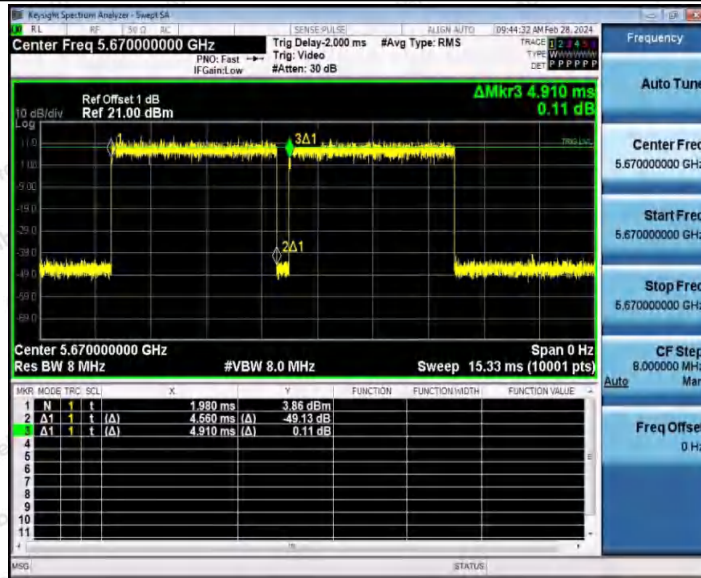

11N40SISO_Ant1_5670