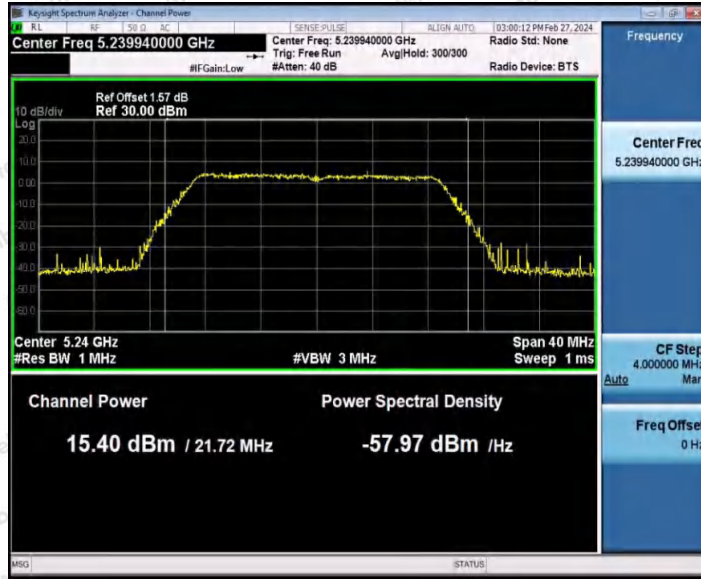

11AC20SISO_Ant1_5240