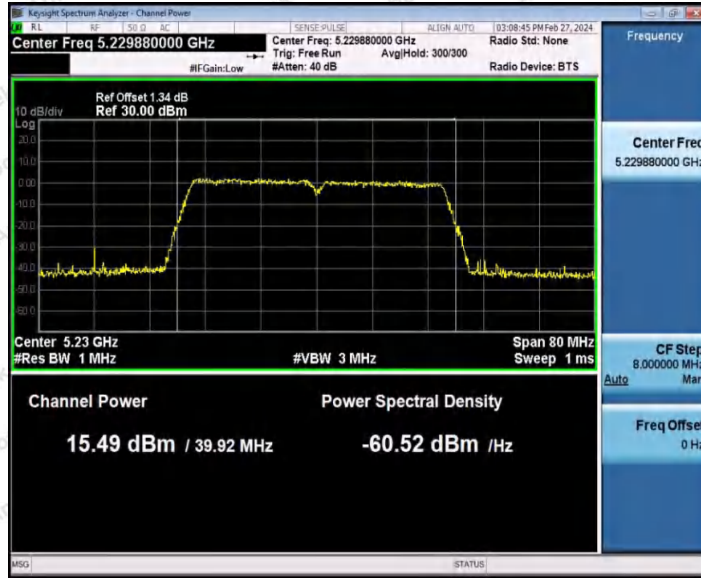

11AC40SISO_Ant1_5230

11AC40SISO_Ant1_5270

Shenzhen Anbotek Compliance Laboratory Limited

Address: 1/F., Building D, Sogood Science and Technology Park, Sanwei Community, Hangcheng Street, Bao'an District, Shenzhen, Guangdong, China.
Tel: (86) 0755-26066440 Fax: (86) 0755-26014772 Email: service@anbotek.com

Hotline: 400-003-0500
www.anbotek.com.cn