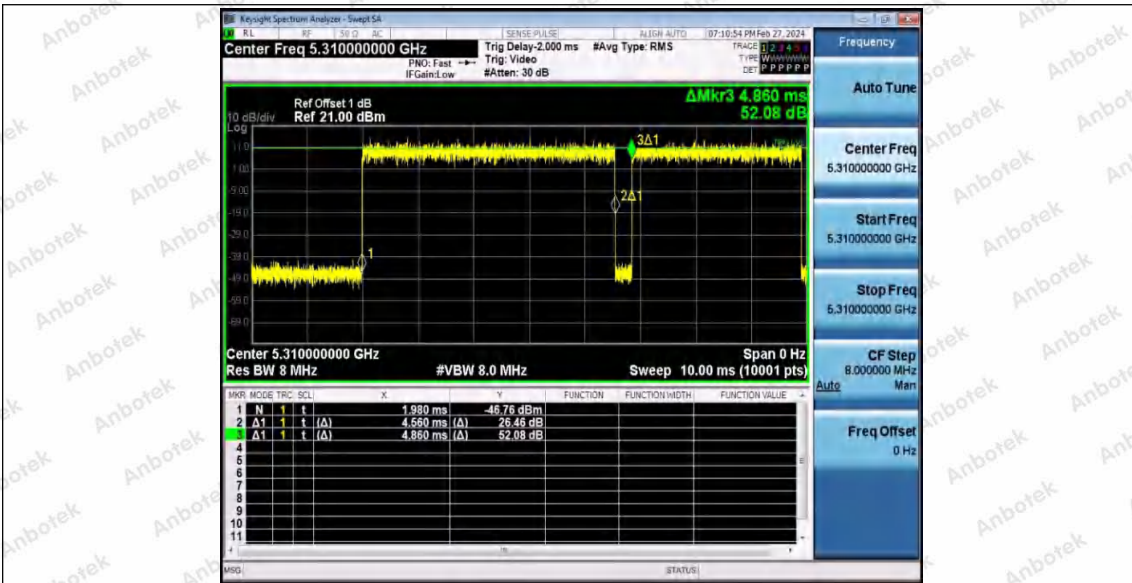

Shenzhen Anbotek Compliance Laboratory Limited

Address: 1/F., Building D, Sogood Science and Technology Park, Sanwei Community, Hangcheng Street, Bao'an District, Shenzhen, Guangdong, China.
Tel: (86) 0755-26066440 Fax: (86) 0755-26014772 Email: service@anbotek.com

Hotline: 400-003-0500
www.anbotek.com.cn