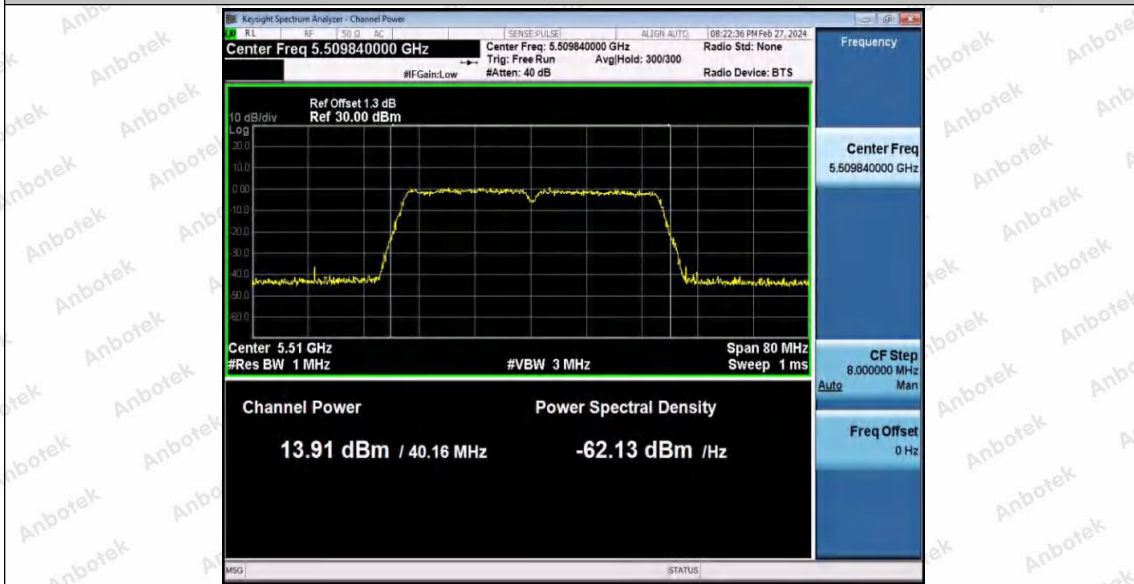

Shenzhen Anbotek Compliance Laboratory Limited

Address: 1/F., Building D, Sogood Science and Technology Park, Sanwei Community, Hangcheng Street, Bao'an District, Shenzhen, Guangdong, China.
Tel: (86) 0755-26066440 Fax: (86) 0755-26014772 Email: service@anbotek.com

Hotline: 400-003-0500
www.anbotek.com.cn