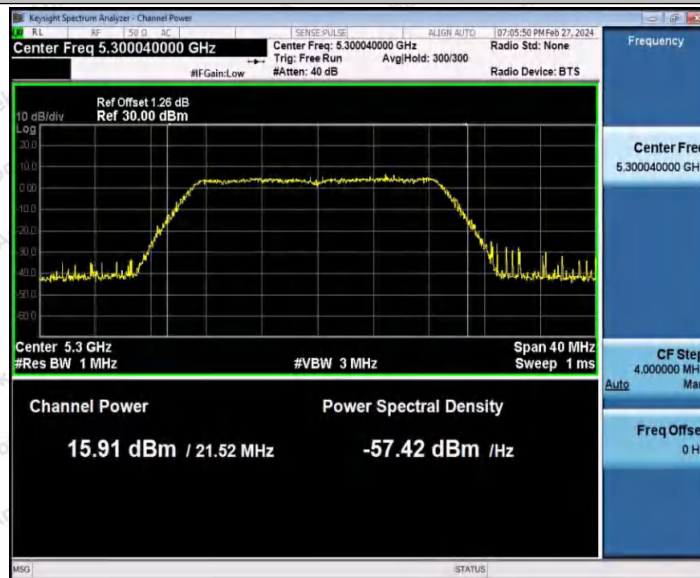

11N20SISO_Ant1_5300

11N20SISO_Ant1_5320

Shenzhen Anbotek Compliance Laboratory Limited

Address: 1/F., Building D, Sogood Science and Technology Park, Sanwei Community, Hangcheng Street, Bao'an District, Shenzhen, Guangdong, China.
Tel: (86) 0755-26066440 Fax: (86) 0755-26014772 Email: service@anbotek.com

Hotline
400-003-0500
www.anbotek.com.cn