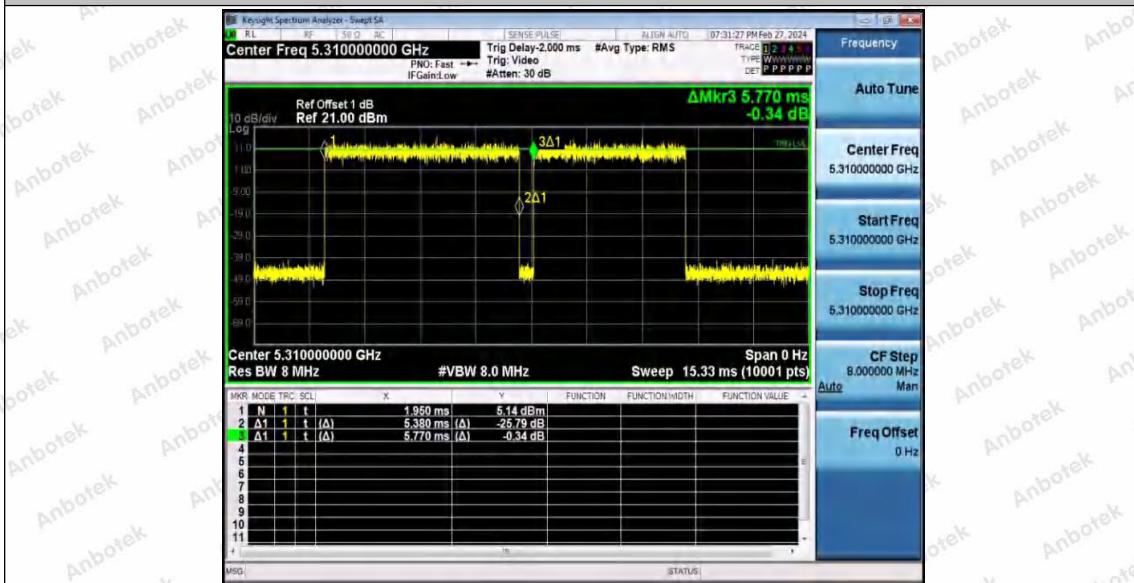

Hotline 400-003-0500
 www.anbotek.com.cn

11AX40SISO_Ant1_5270

11AX40SISO_Ant1_5310

Shenzhen Anbotek Compliance Laboratory Limited

Address: 1/F., Building D, Sogood Science and Technology Park, Sanwei Community, Hangcheng Street, Bao'an District, Shenzhen, Guangdong, China.
 Tel: (86) 0755-26066440 Fax: (86) 0755-26014772 Email: service@anbotek.com