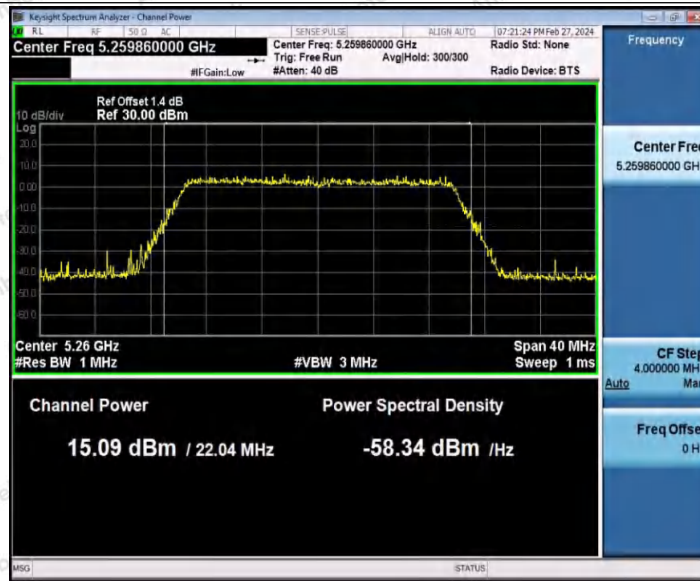

Shenzhen Anbotek Compliance Laboratory Limited

Address: 1/F., Building D, Sogood Science and Technology Park, Sanwei Community, Hangcheng Street, Bao'an District, Shenzhen, Guangdong, China.
Tel: (86) 0755-26066440 Fax: (86) 0755-26014772 Email: service@anbotek.com

Hotline
400-003-0500
www.anbotek.com.cn