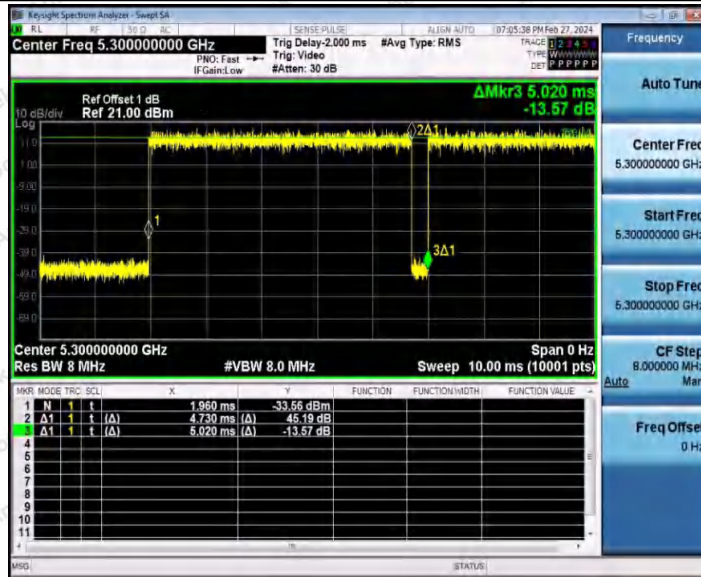

11N20SISO_Ant1_5300

11N20SISO_Ant1_5320

Shenzhen Anbotek Compliance Laboratory Limited

Address: 1/F., Building D, Sogood Science and Technology Park, Sanwei Community, Hangcheng Street, Bao'an District, Shenzhen, Guangdong, China.
Tel: (86) 0755-26066440 Fax: (86) 0755-26014772 Email: service@anbotek.com

Hotline 400-003-0500
www.anbotek.com.cn