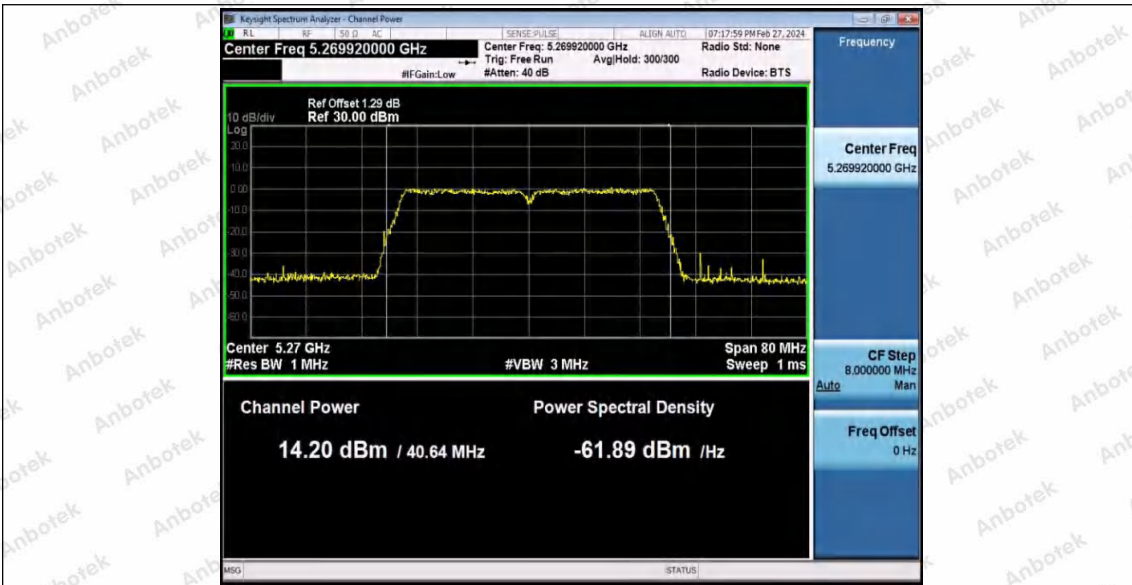

Shenzhen Anbotek Compliance Laboratory Limited

Address: 1/F., Building D, Sogood Science and Technology Park, Sanwei Community, Hangcheng Street, Bao'an District, Shenzhen, Guangdong, China.
Tel: (86) 0755-26066440 Fax: (86) 0755-26014772 Email: service@anbotek.com

Hotline: 400-003-0500
www.anbotek.com.cn