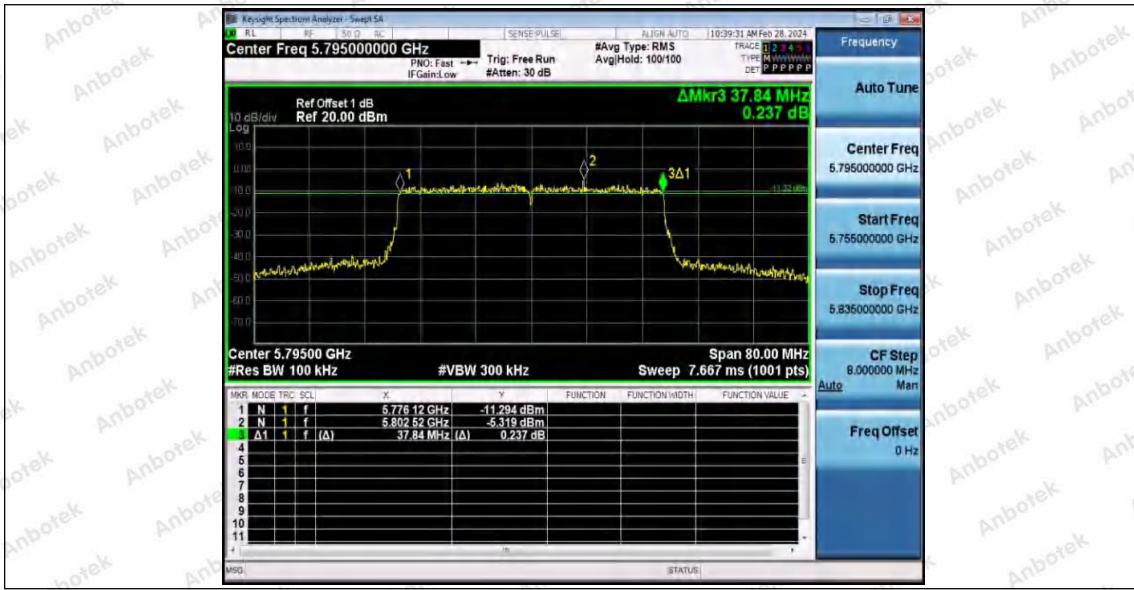

Shenzhen Anbotek Compliance Laboratory Limited

Address: 1/F., Building D, Sogood Science and Technology Park, Sanwei Community, Hangcheng Street, Bao'an District, Shenzhen, Guangdong, China.
Tel: (86) 0755-26066440 Fax: (86) 0755-26014772 Email: service@anbotek.com

Hotline
400-003-0500
www.anbotek.com.cn