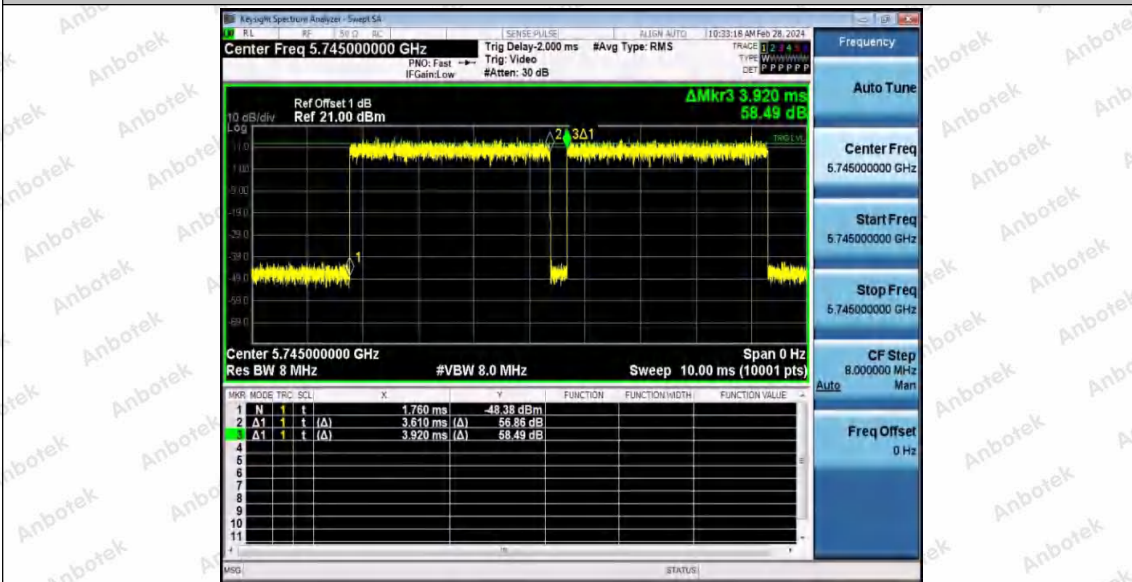

11AX20SISO_Ant1_5745