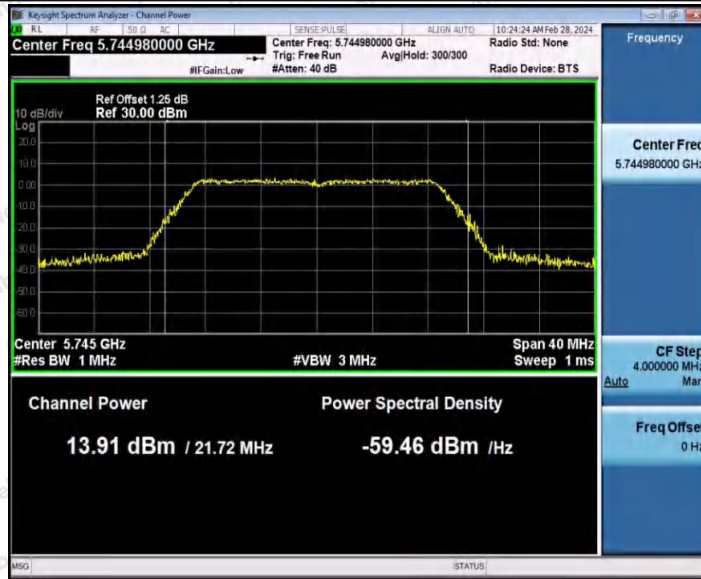

Shenzhen Anbotek Compliance Laboratory Limited

Address: 1/F., Building D, Sogood Science and Technology Park, Sanwei Community, Hangcheng Street, Bao'an District, Shenzhen, Guangdong, China.
Tel: (86) 0755-26066440 Fax: (86) 0755-26014772 Email: service@anbotek.com

Hotline: 400-003-0500
www.anbotek.com.cn