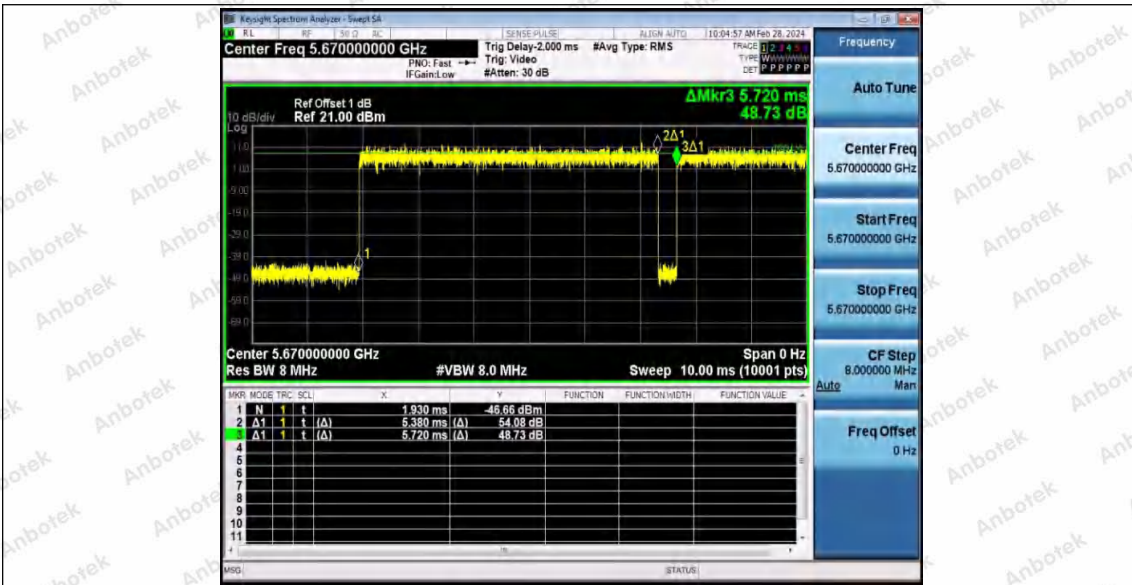

Shenzhen Anbotek Compliance Laboratory Limited

Address: 1/F., Building D, Sogood Science and Technology Park, Sanwei Community, Hangcheng Street, Bao'an District, Shenzhen, Guangdong, China.
Tel: (86) 0755-26066440 Fax: (86) 0755-26014772 Email: service@anbotek.com

Hotline: 400-003-0500
www.anbotek.com.cn