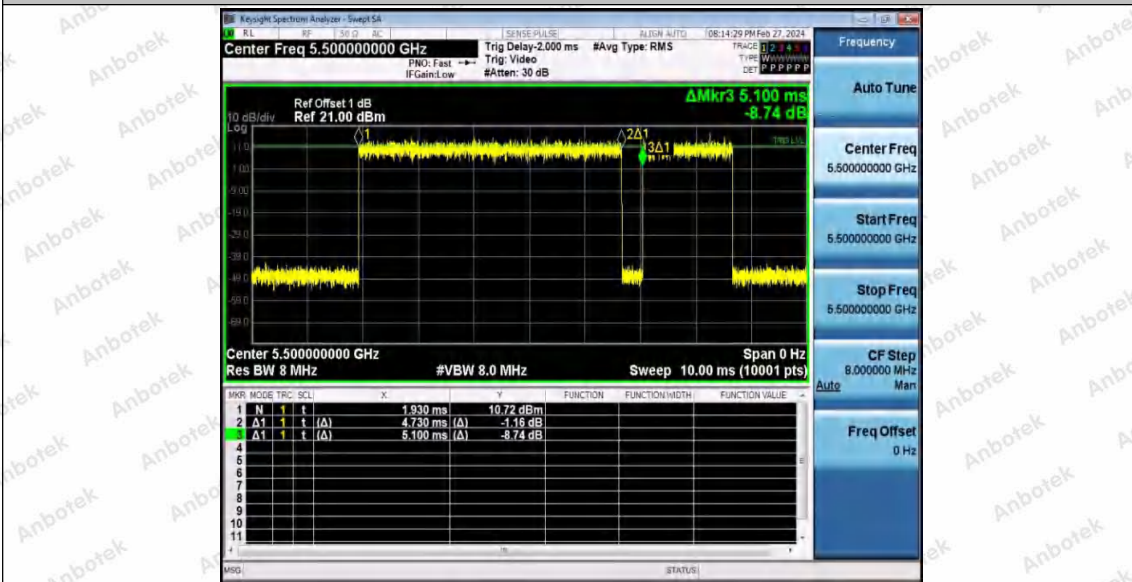

11N20SISO_Ant1_5500