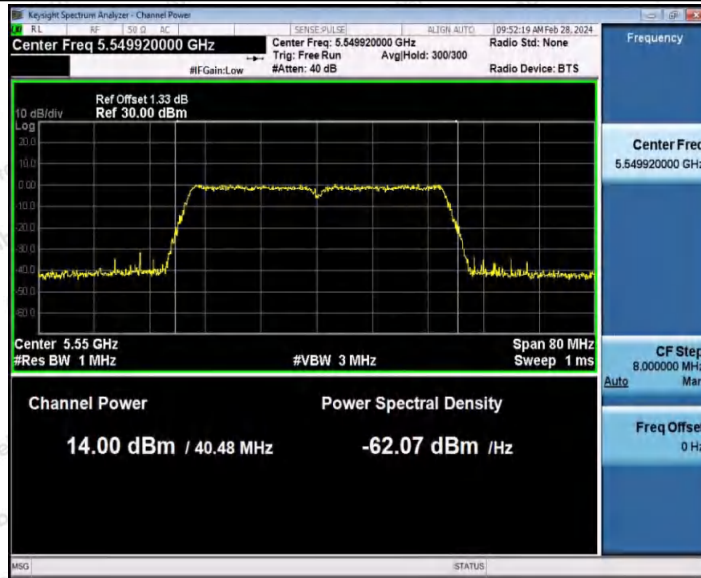

11AC40SISO_Ant1_5550