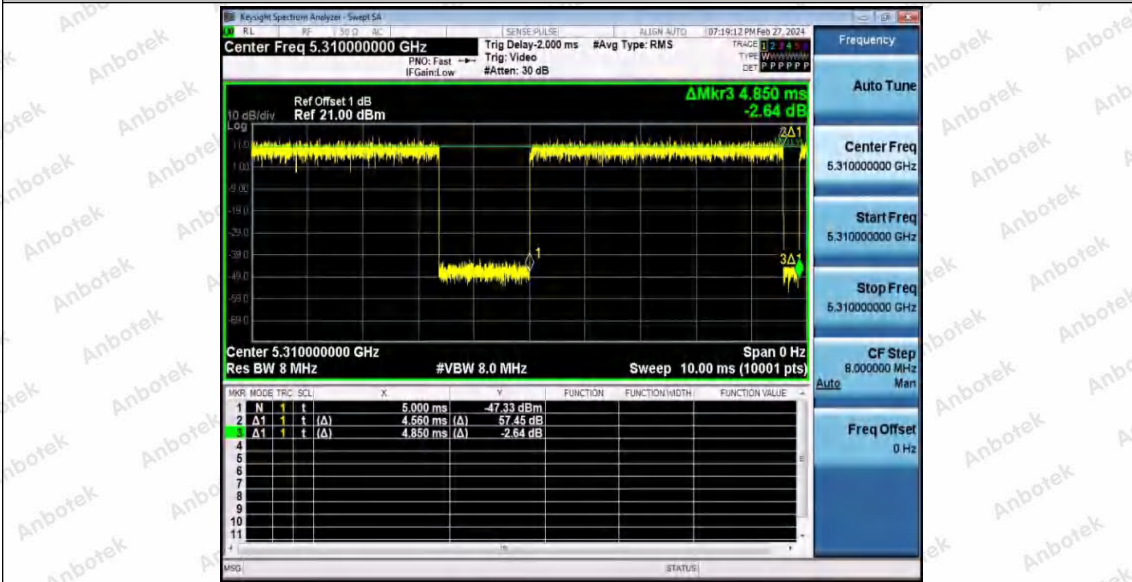

11AC40SISO_Ant1_5310