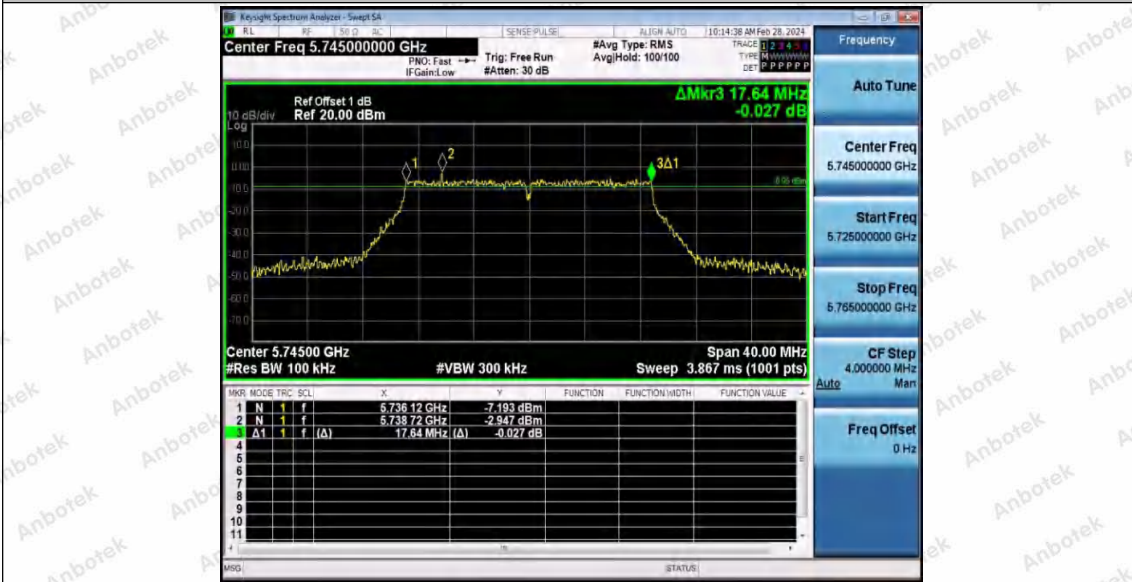

11N20SISO_Ant1_5745

11N20SISO_Ant1_5785

Shenzhen Anbotek Compliance Laboratory Limited

Address: 1/F., Building D, Sogood Science and Technology Park, Sanwei Community, Hangcheng Street, Bao'an District, Shenzhen, Guangdong, China.
 Tel: (86) 0755-26066440 Fax: (86) 0755-26014772 Email: service@anbotek.com