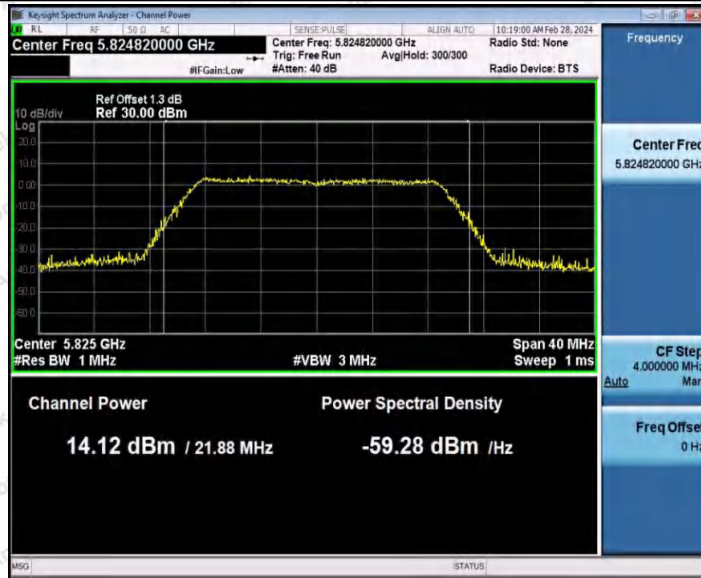

11N20SISO_Ant1_5825