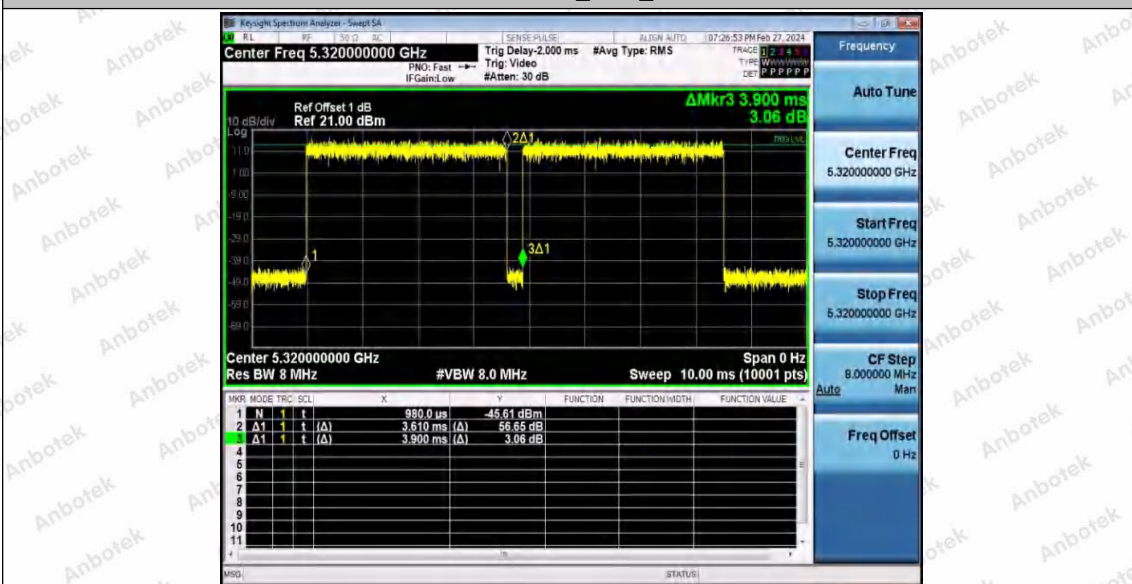

Hotline: 400-003-0500
 www.anbotek.com.cn

11AX20SISO_Ant1_5300

11AX20SISO_Ant1_5320

Shenzhen Anbotek Compliance Laboratory Limited

Address: 1/F., Building D, Sogood Science and Technology Park, Sanwei Community, Hangcheng Street, Bao'an District, Shenzhen, Guangdong, China.
 Tel: (86) 0755-26066440 Fax: (86) 0755-26014772 Email: service@anbotek.com