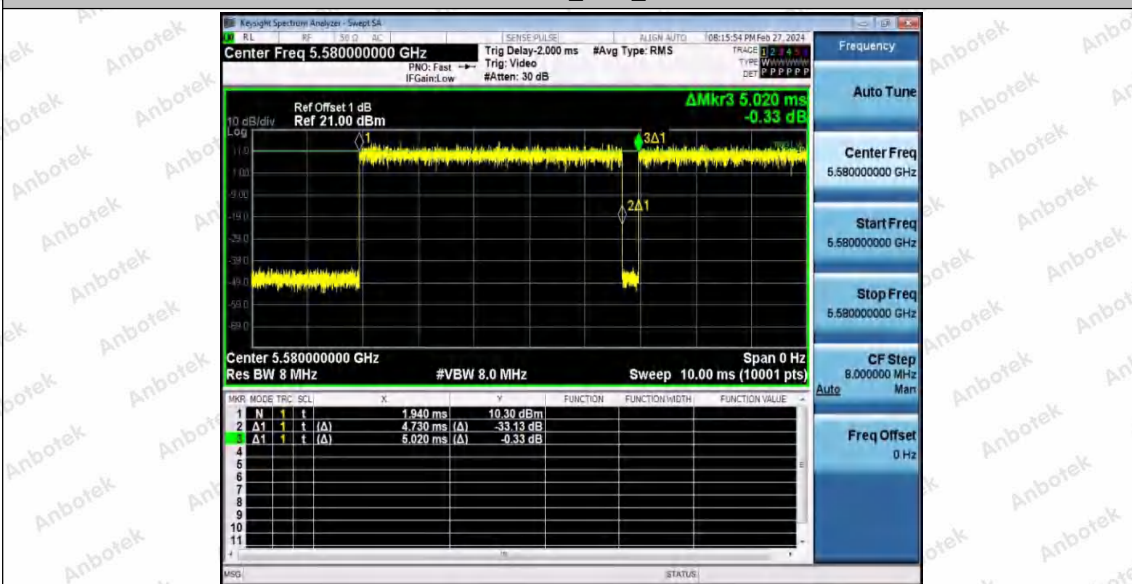

Hotline 400-003-0500
 www.anbotek.com.cn

11N20SISO_Ant1_5500

11N20SISO_Ant1_5580

Shenzhen Anbotek Compliance Laboratory Limited

Address: 1/F., Building D, Sogood Science and Technology Park, Sanwei Community, Hangcheng Street, Bao'an District, Shenzhen, Guangdong, China.
 Tel: (86) 0755-26066440 Fax: (86) 0755-26014772 Email: service@anbotek.com