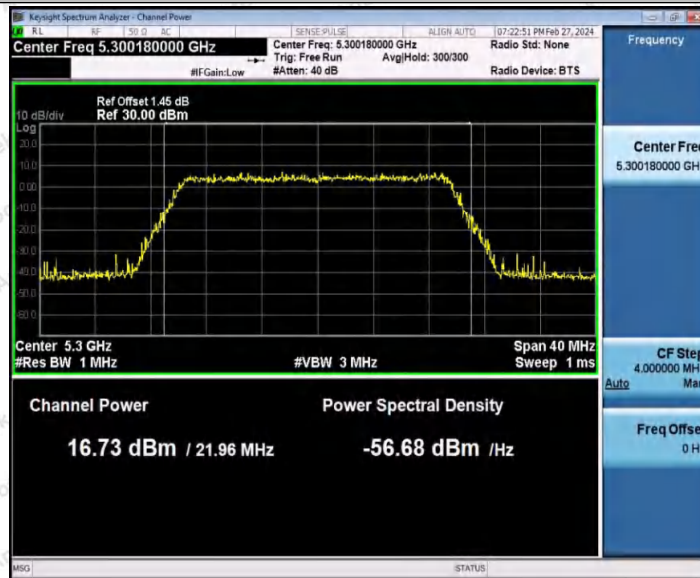

11AX20SISO_Ant1_5300