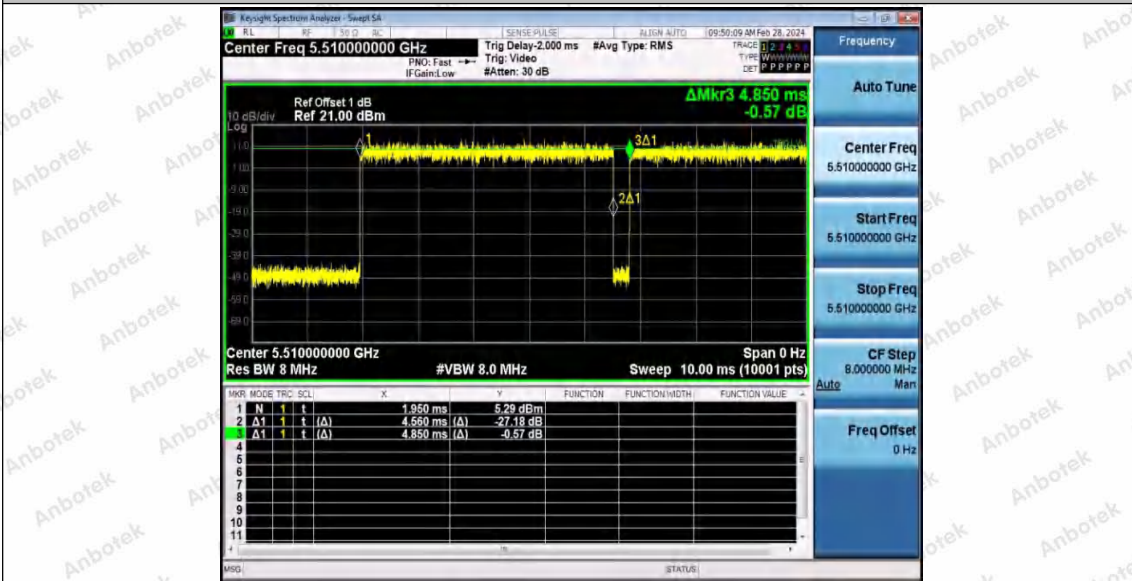

Hotline
 400-003-0500
www.anbotek.com.cn

11AC40SISO_Ant1_5310

11AC40SISO_Ant1_5510

Shenzhen Anbotek Compliance Laboratory Limited

Address: 1/F., Building D, Sogood Science and Technology Park, Sanwei Community, Hangcheng Street, Bao'an District, Shenzhen, Guangdong, China.
 Tel: (86) 0755-26066440 Fax: (86) 0755-26014772 Email: service@anbotek.com