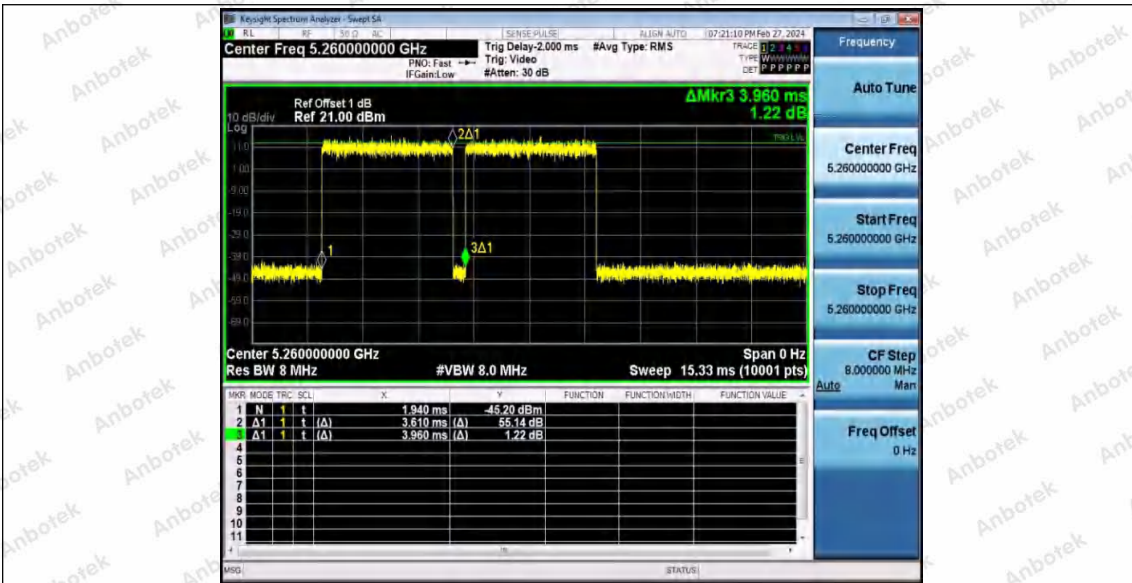

Shenzhen Anbotek Compliance Laboratory Limited

Address: 1/F., Building D, Sogood Science and Technology Park, Sanwei Community, Hangcheng Street, Bao'an District, Shenzhen, Guangdong, China.
Tel: (86) 0755-26066440 Fax: (86) 0755-26014772 Email: service@anbotek.com

Hotline: 400-003-0500
www.anbotek.com.cn