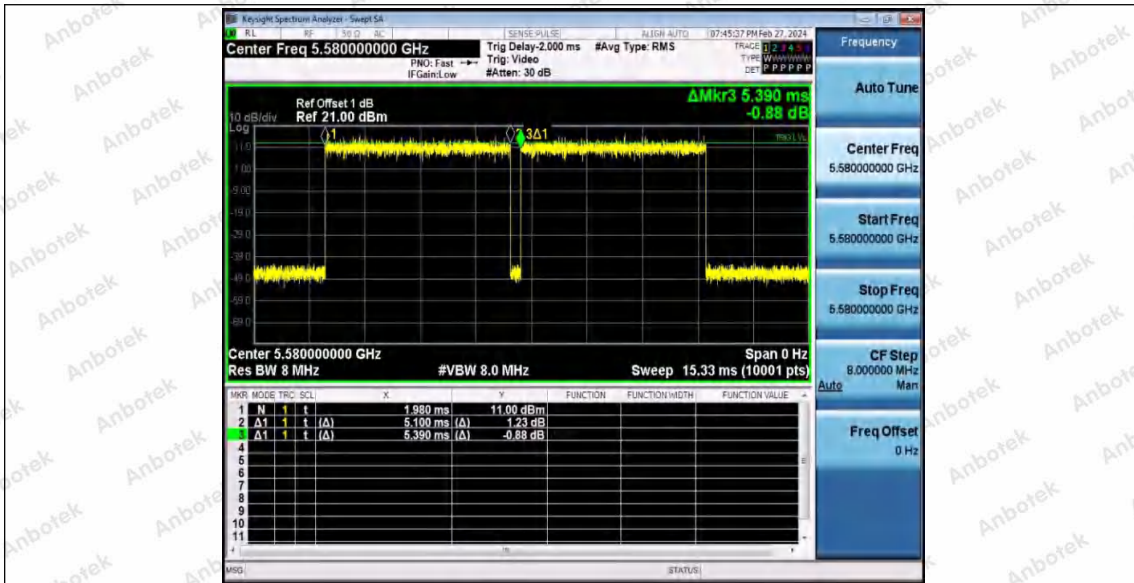

Shenzhen Anbotek Compliance Laboratory Limited

Address: 1/F., Building D, Sogood Science and Technology Park, Sanwei Community, Hangcheng Street, Bao'an District, Shenzhen, Guangdong, China.
Tel: (86) 0755-26066440 Fax: (86) 0755-26014772 Email: service@anbotek.com

Hotline 400-003-0500
www.anbotek.com.cn