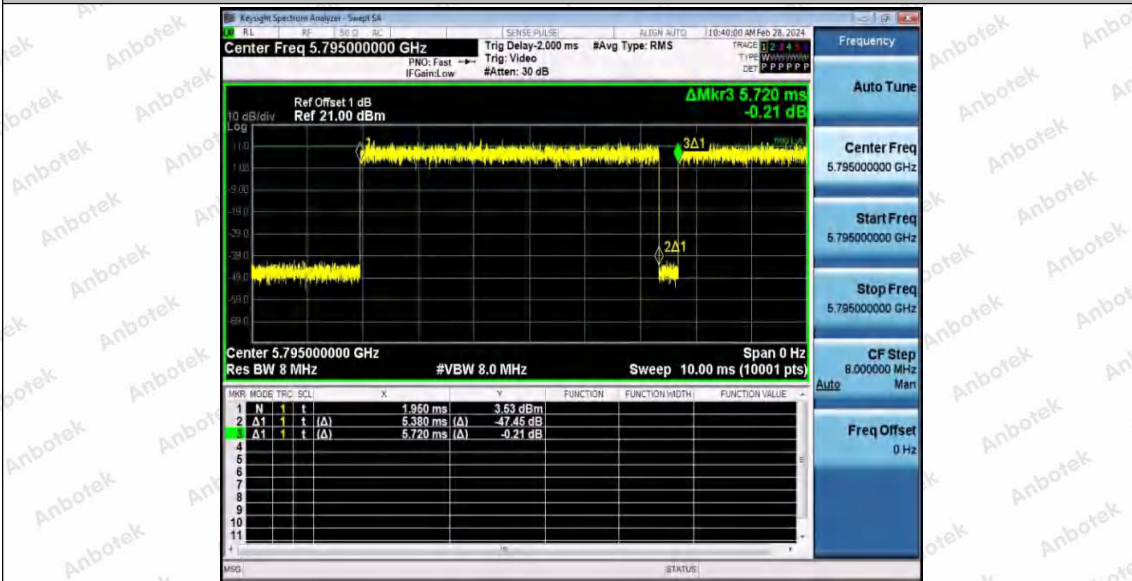

11AX40SISO_Ant1_5795

Shenzhen Anbotek Compliance Laboratory Limited

Address: 1/F., Building D, Sogood Science and Technology Park, Sanwei Community, Hangcheng Street, Bao'an District, Shenzhen, Guangdong, China.
Tel: (86) 0755-26066440 Fax: (86) 0755-26014772 Email: service@anbotek.com

Hotline: 400-003-0500
www.anbotek.com.cn