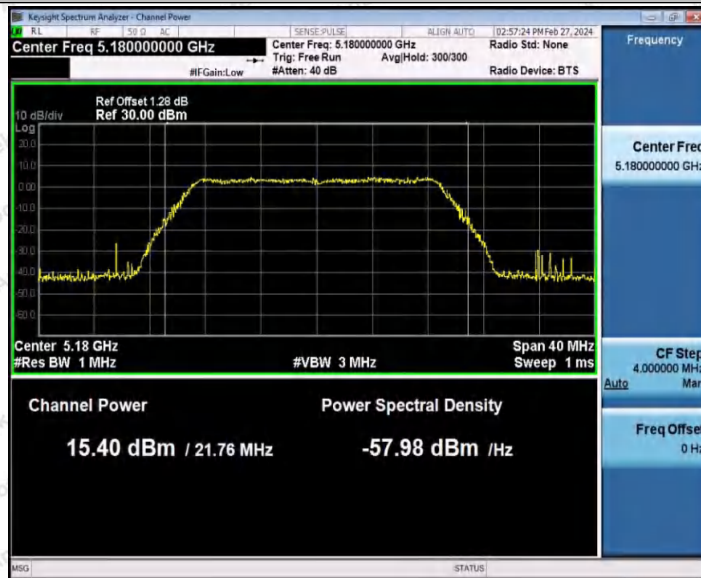

11AC20SISO_Ant1_5180