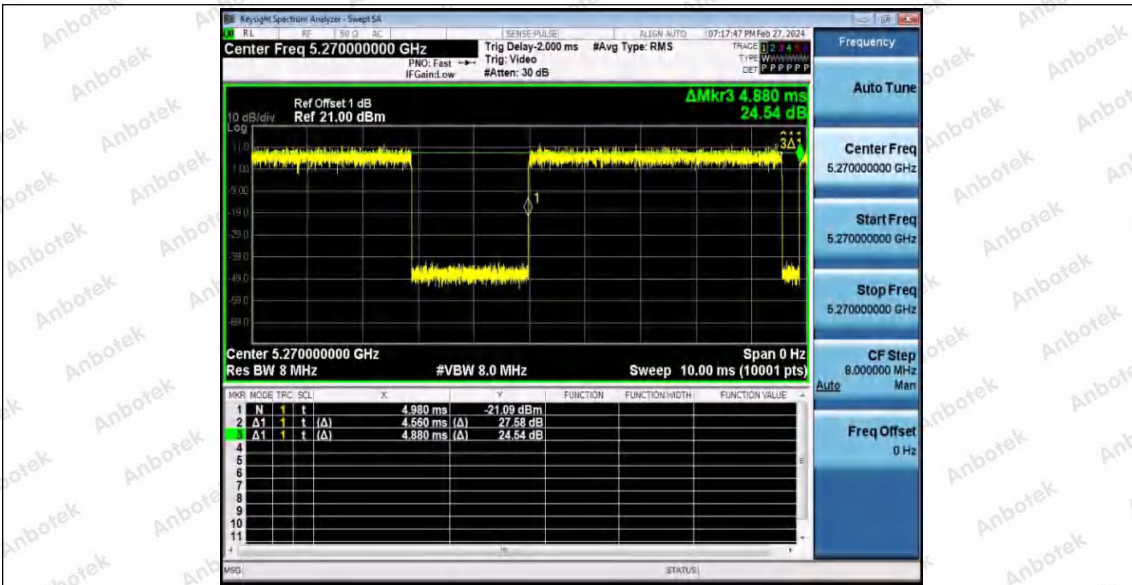

Shenzhen Anbotek Compliance Laboratory Limited

Address: 1/F., Building D, Sogood Science and Technology Park, Sanwei Community, Hangcheng Street, Bao'an District, Shenzhen, Guangdong, China.
Tel: (86) 0755-26066440 Fax: (86) 0755-26014772 Email: service@anbotek.com

Hotline: 400-003-0500
www.anbotek.com.cn