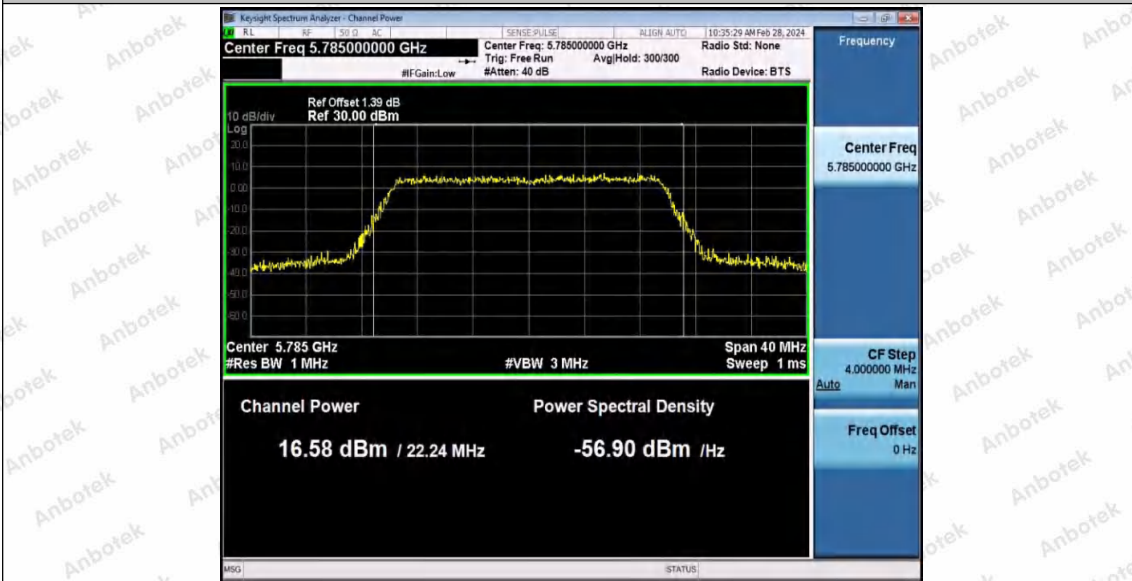

Hotline
 400-003-0500
 www.anbotek.com.cn

11AX20SISO_Ant1_5745

11AX20SISO_Ant1_5785

Shenzhen Anbotek Compliance Laboratory Limited

Address: 1/F., Building D, Sogood Science and Technology Park, Sanwei Community, Hangcheng Street, Bao'an District, Shenzhen, Guangdong, China.
Tel: (86) 0755-26066440 Fax: (86) 0755-26014772 Email: service@anbotek.com