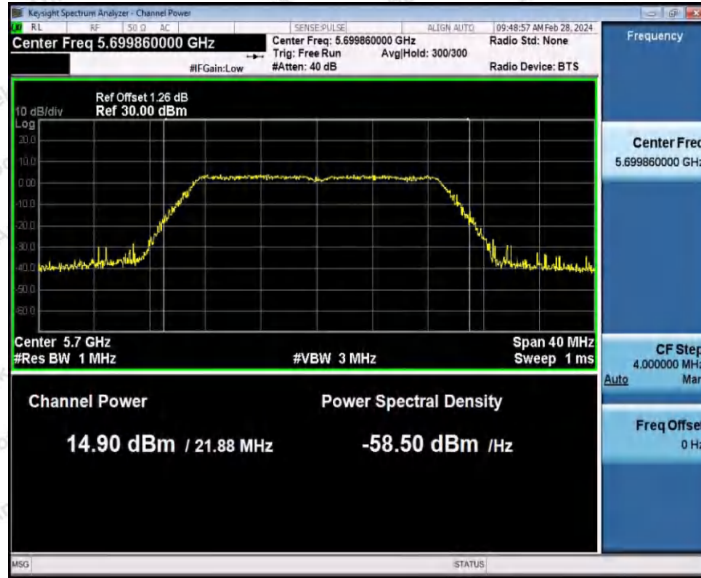

11AC20SISO_Ant1_5700

11AC20SISO_Ant1_5745

Shenzhen Anbotek Compliance Laboratory Limited

Address: 1/F., Building D, Sogood Science and Technology Park, Sanwei Community, Hangcheng Street, Bao'an District, Shenzhen, Guangdong, China.
Tel: (86) 0755-26066440 Fax: (86) 0755-26014772 Email: service@anbotek.com

Hotline
400-003-0500
www.anbotek.com.cn