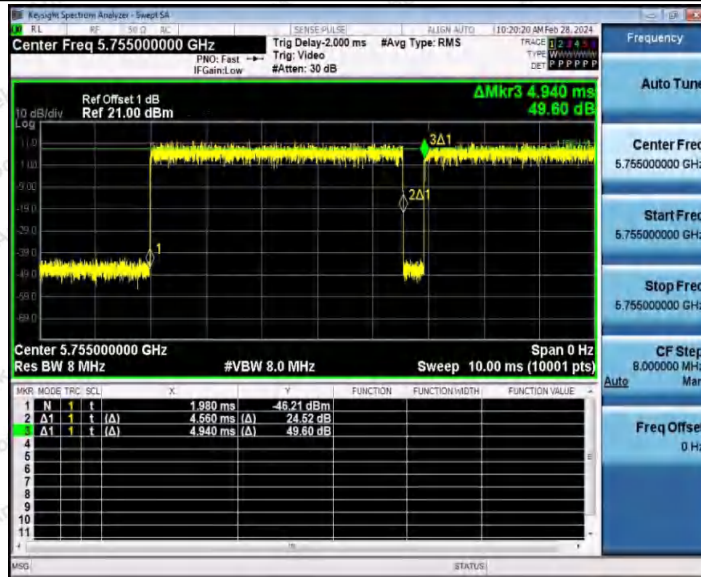

11N40SISO_Ant1_5755

11N40SISO_Ant1_5795

Shenzhen Anbotek Compliance Laboratory Limited

Address: 1/F., Building D, Sogood Science and Technology Park, Sanwei Community, Hangcheng Street, Bao'an District, Shenzhen, Guangdong, China.
Tel: (86) 0755-26066440 Fax: (86) 0755-26014772 Email: service@anbotek.com

Hotline 400-003-0500
www.anbotek.com.cn