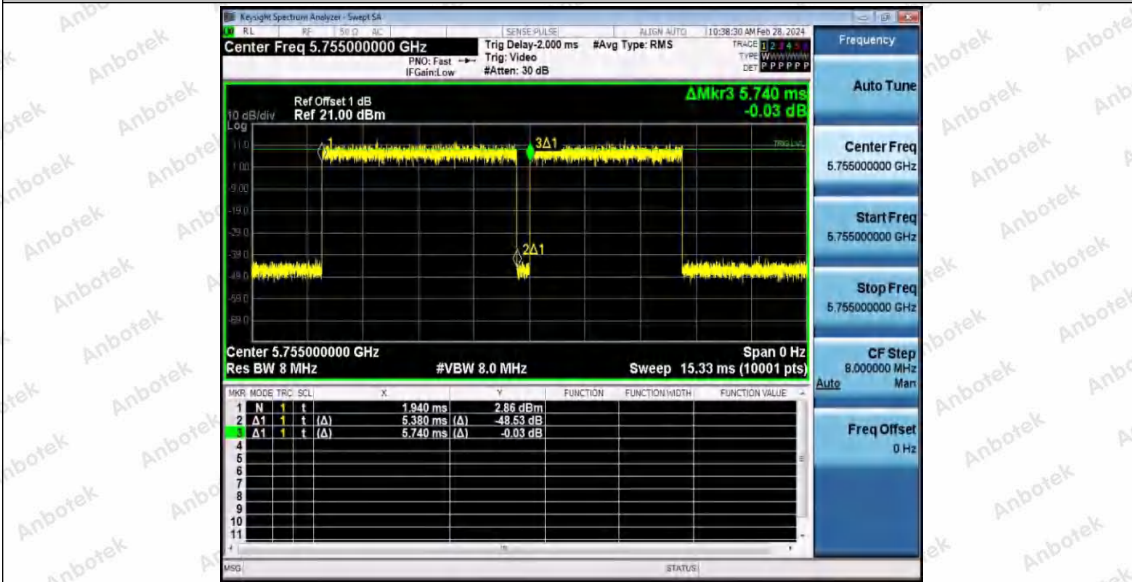

11AX40SISO_Ant1_5755