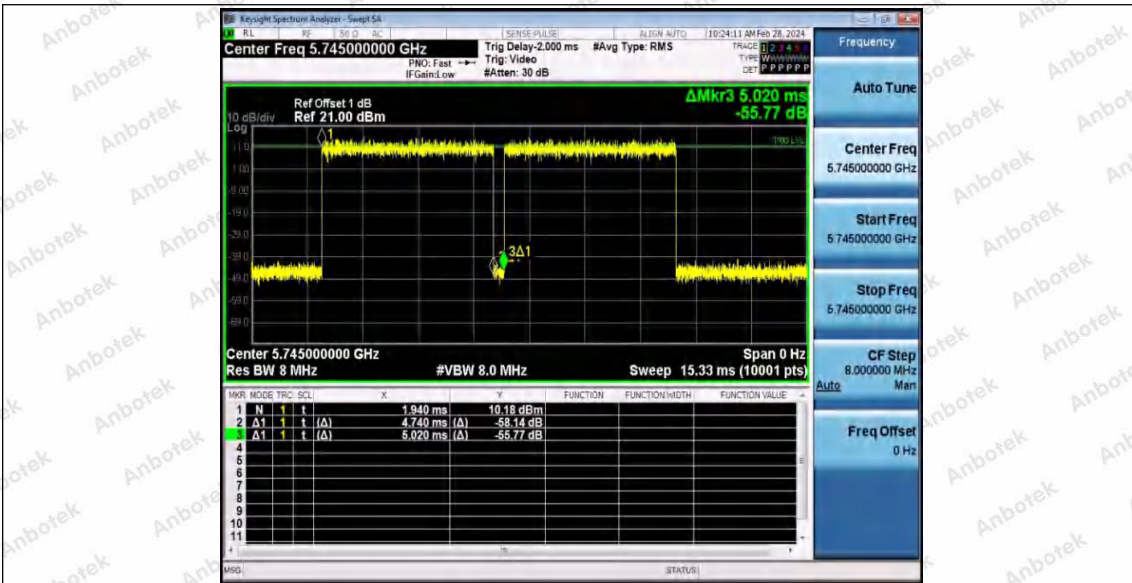

Shenzhen Anbotek Compliance Laboratory Limited

Address: 1/F., Building D, Sogood Science and Technology Park, Sanwei Community, Hangcheng Street, Bao'an District, Shenzhen, Guangdong, China.
Tel: (86) 0755-26066440 Fax: (86) 0755-26014772 Email: service@anbotek.com

Hotline 400-003-0500
www.anbotek.com.cn