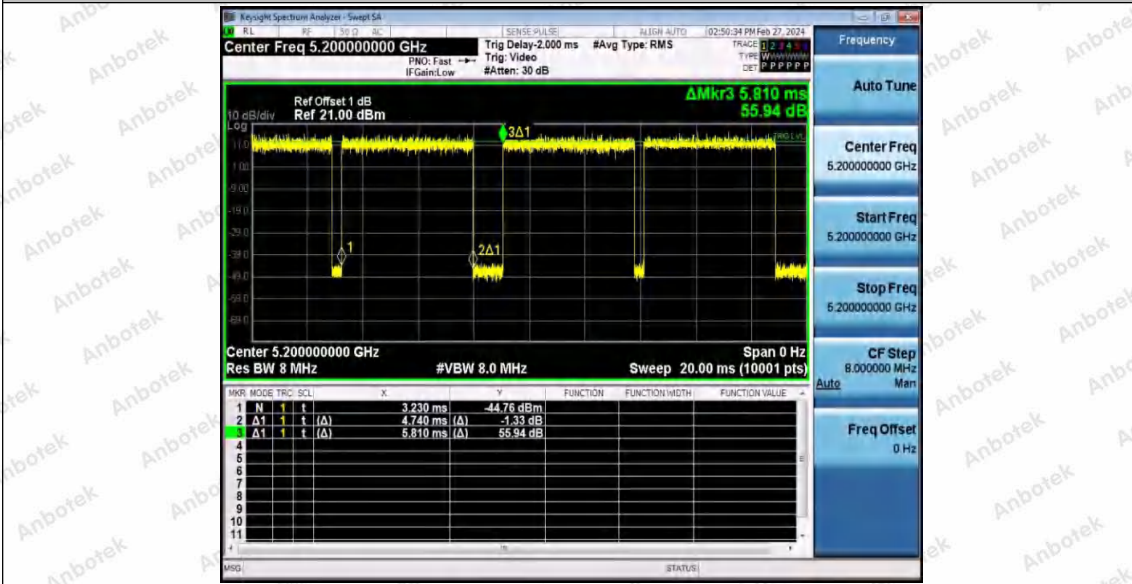

11N20SISO_Ant1_5200