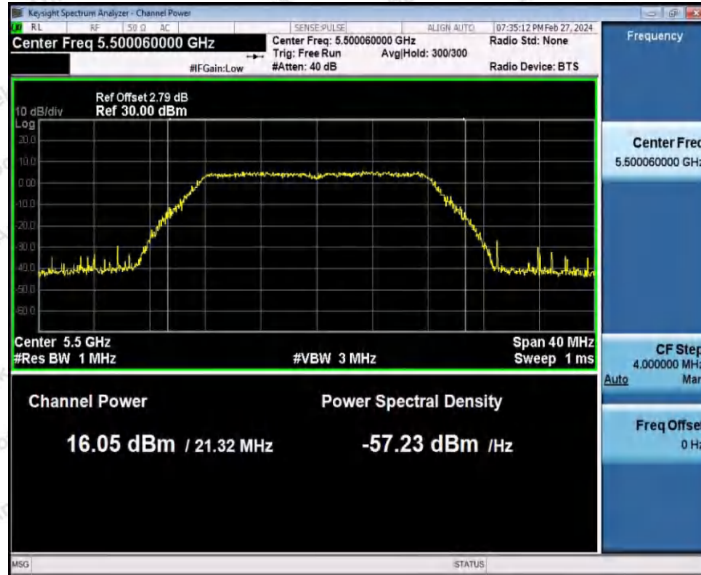

11A_Ant1_5500

11A_Ant1_5580

Shenzhen Anbotek Compliance Laboratory Limited

Address: 1/F., Building D, Sogood Science and Technology Park, Sanwei Community, Hangcheng Street, Bao'an District, Shenzhen, Guangdong, China.
Tel: (86) 0755-26066440 Fax: (86) 0755-26014772 Email: service@anbotek.com

Hotline: 400-003-0500
www.anbotek.com.cn