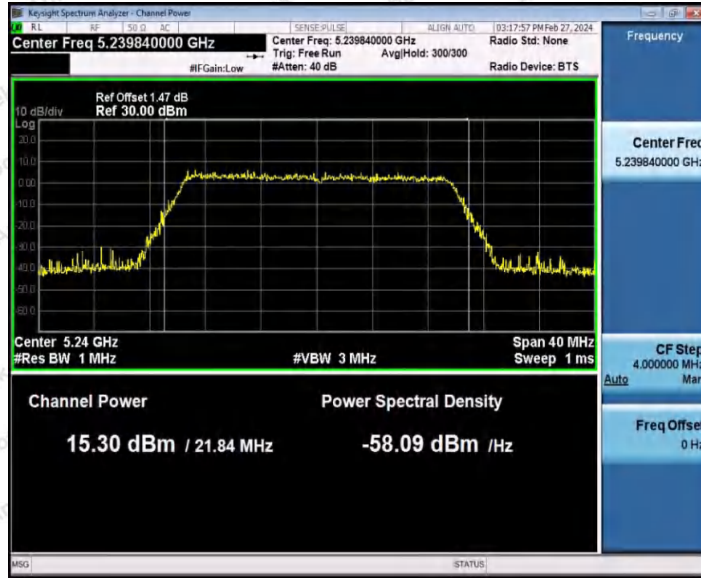

11AX20SISO_Ant1_5240

11AX20SISO_Ant1_5260

Shenzhen Anbotek Compliance Laboratory Limited

Address: 1/F., Building D, Sogood Science and Technology Park, Sanwei Community, Hangcheng Street, Bao'an District, Shenzhen, Guangdong, China.
Tel: (86) 0755-26066440 Fax: (86) 0755-26014772 Email: service@anbotek.com

Hotline 400-003-0500
www.anbotek.com.cn