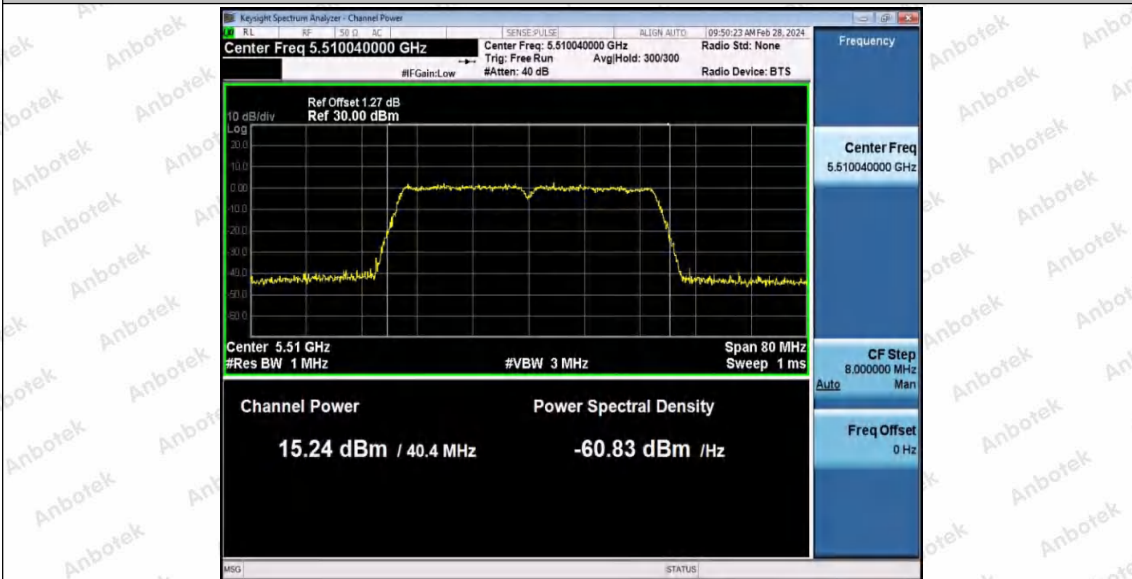

Hotline: 400-003-0500
www.anbotek.com.cn

11AC40SISO_Ant1_5310

11AC40SISO_Ant1_5510

Shenzhen Anbotek Compliance Laboratory Limited

Address: 1/F., Building D, Sogood Science and Technology Park, Sanwei Community, Hangcheng Street, Bao'an District, Shenzhen, Guangdong, China.
 Tel: (86) 0755-26066440 Fax: (86) 0755-26014772 Email: service@anbotek.com