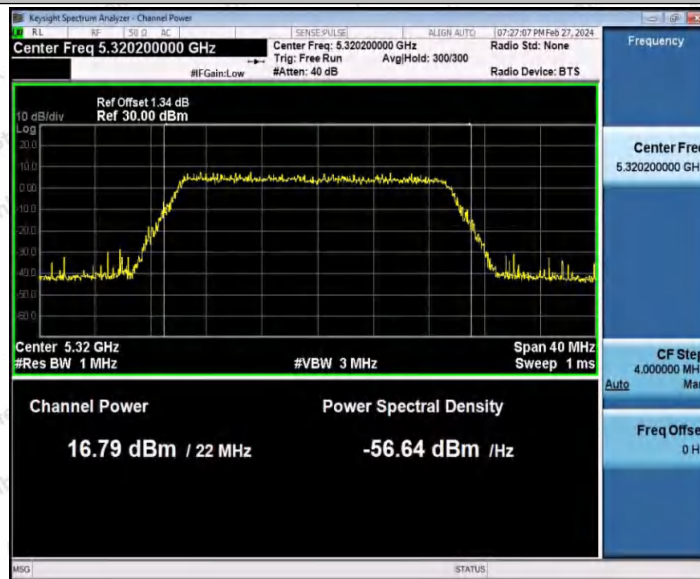

Hotline 400-003-0500
 www.anbotek.com.cn

11AX20SISO_Ant1_5300

11AX20SISO_Ant1_5320

Shenzhen Anbotek Compliance Laboratory Limited

Address: 1/F., Building D, Sogood Science and Technology Park, Sanwei Community, Hangcheng Street, Bao'an District, Shenzhen, Guangdong, China.
 Tel: (86) 0755-26066440 Fax: (86) 0755-26014772 Email: service@anbotek.com