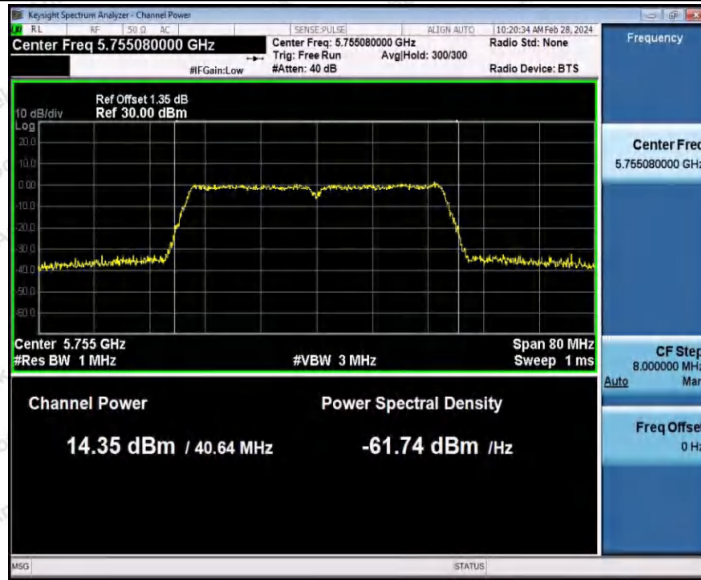

11N40SISO_Ant1_5755

11N40SISO_Ant1_5795

Shenzhen Anbotek Compliance Laboratory Limited

Address: 1/F., Building D, Sogood Science and Technology Park, Sanwei Community, Hangcheng Street, Bao'an District, Shenzhen, Guangdong, China.
Tel: (86) 0755-26066440 Fax: (86) 0755-26014772 Email: service@anbotek.com

Hotline: 400-003-0500
www.anbotek.com.cn