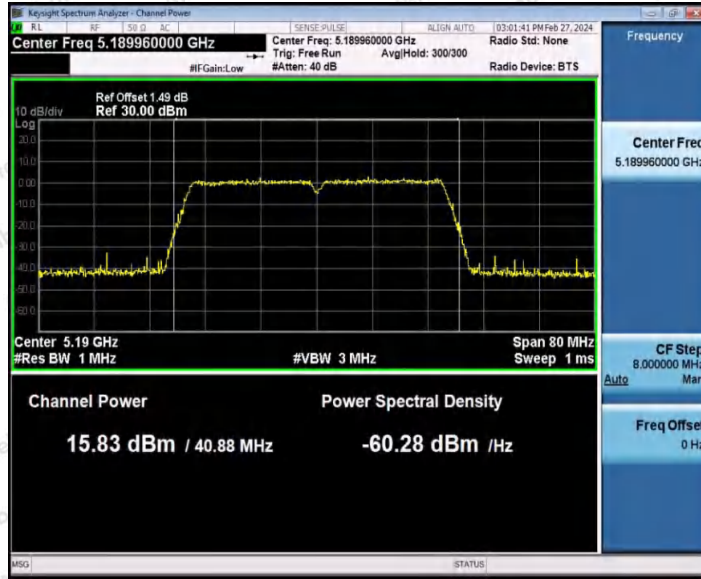

11AC40SISO_Ant1_5190