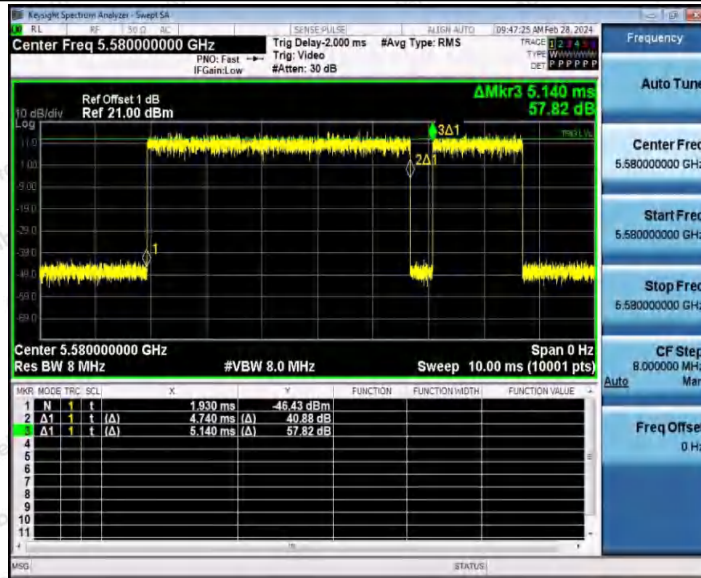

11AC20SISO_Ant1_5580