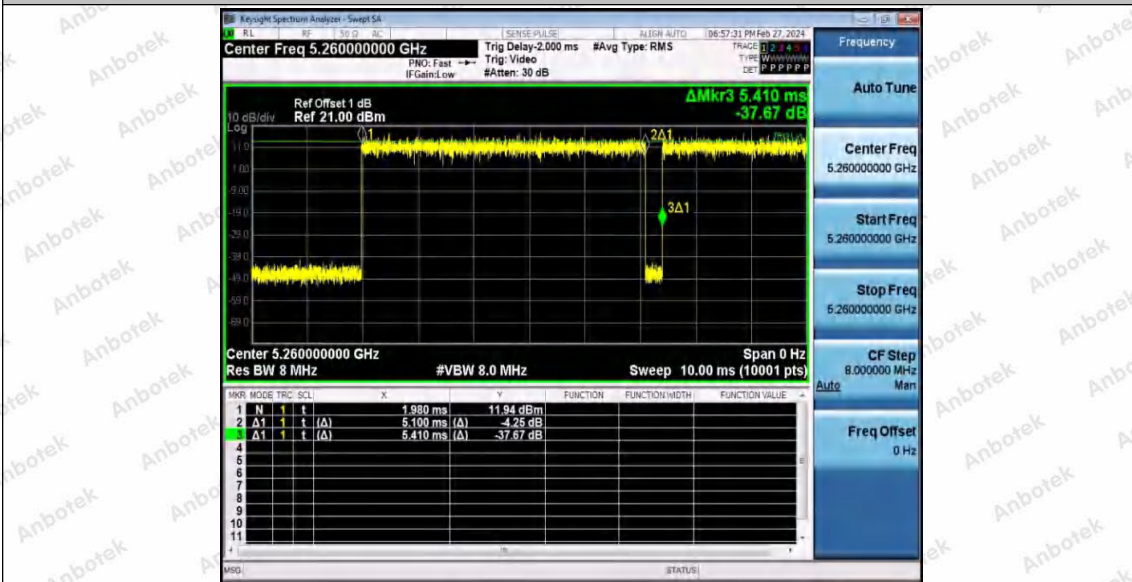

Hotline
400-003-0500
www.anbotek.com.cn

Test Graphs

11A_Ant1_5260

11A_Ant1_5300

Shenzhen Anbotek Compliance Laboratory Limited

Address: 1/F., Building D, Sogood Science and Technology Park, Sanwei Community, Hangcheng Street, Bao'an District, Shenzhen, Guangdong, China.
 Tel: (86) 0755-26066440 Fax: (86) 0755-26014772 Email: service@anbotek.com