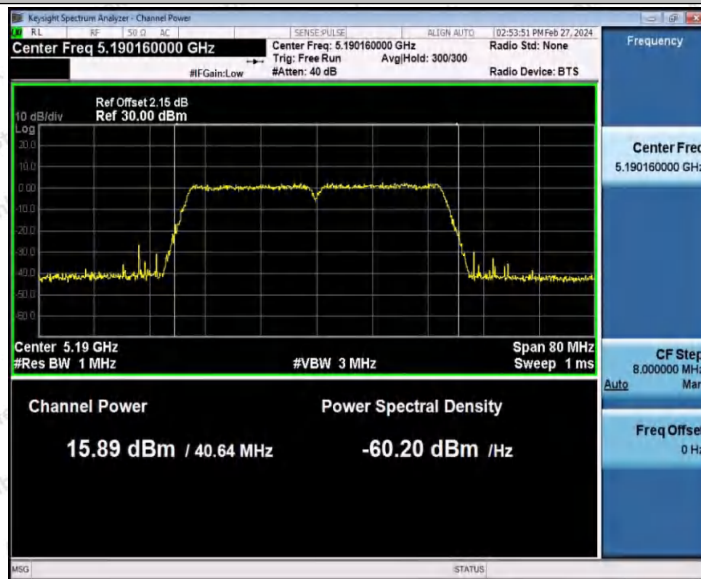

Hotline: 400-003-0500
www.anbotek.com.cn

11N20SISO_Ant1_5825

11N40SISO_Ant1_5190

Shenzhen Anbotek Compliance Laboratory Limited

Address: 1/F., Building D, Sogood Science and Technology Park, Sanwei Community, Hangcheng Street, Bao'an District, Shenzhen, Guangdong, China.
Tel: (86) 0755-26066440 Fax: (86) 0755-26014772 Email: service@anbotek.com