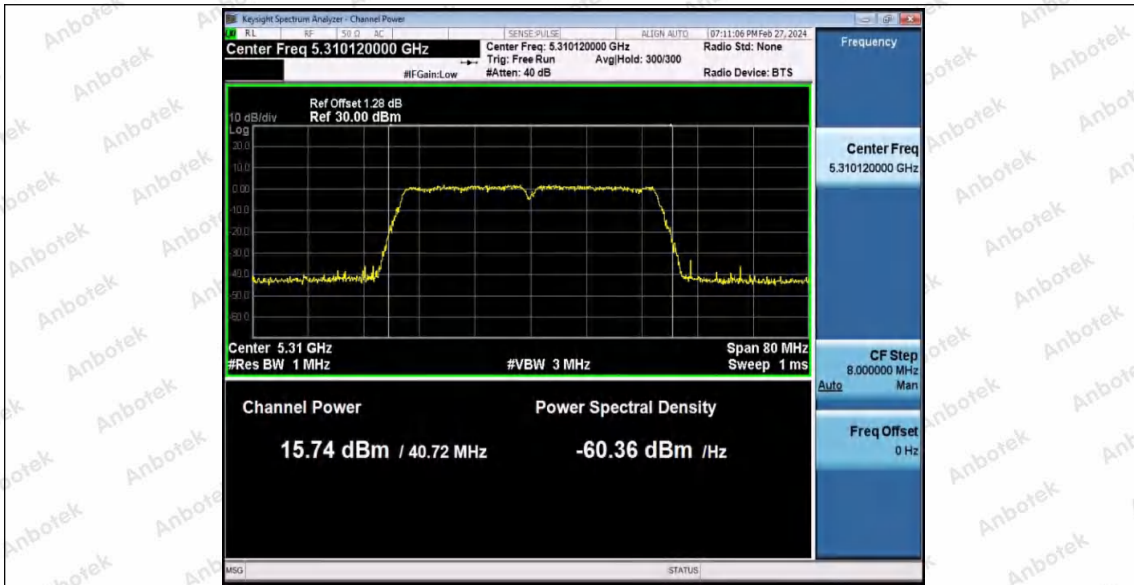

Shenzhen Anbotek Compliance Laboratory Limited

Address: 1/F., Building D, Sogood Science and Technology Park, Sanwei Community, Hangcheng Street, Bao'an District, Shenzhen, Guangdong, China.
Tel: (86) 0755-26066440 Fax: (86) 0755-26014772 Email: service@anbotek.com

Hotline: 400-003-0500
www.anbotek.com.cn