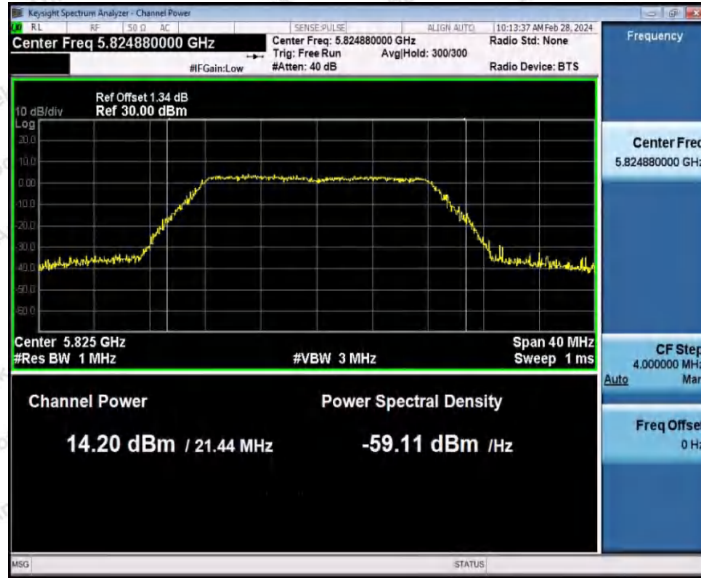

11A_Ant1_5825

11N20SISO_Ant1_5180

Shenzhen Anbotek Compliance Laboratory Limited

Address: 1/F., Building D, Sogood Science and Technology Park, Sanwei Community, Hangcheng Street, Bao'an District, Shenzhen, Guangdong, China.
Tel: (86) 0755-26066440 Fax: (86) 0755-26014772 Email: service@anbotek.com

Hotline: 400-003-0500
www.anbotek.com.cn