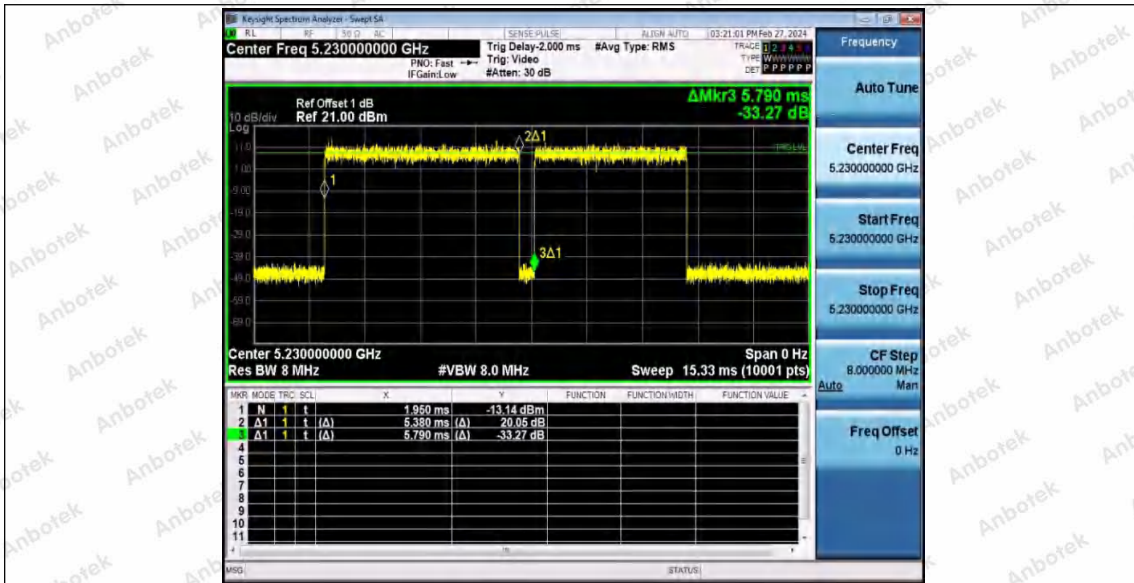

Shenzhen Anbotek Compliance Laboratory Limited

Address: 1/F., Building D, Sogood Science and Technology Park, Sanwei Community, Hangcheng Street, Bao'an District, Shenzhen, Guangdong, China.
Tel: (86) 0755-26066440 Fax: (86) 0755-26014772 Email: service@anbotek.com

Hotline 400-003-0500
www.anbotek.com.cn