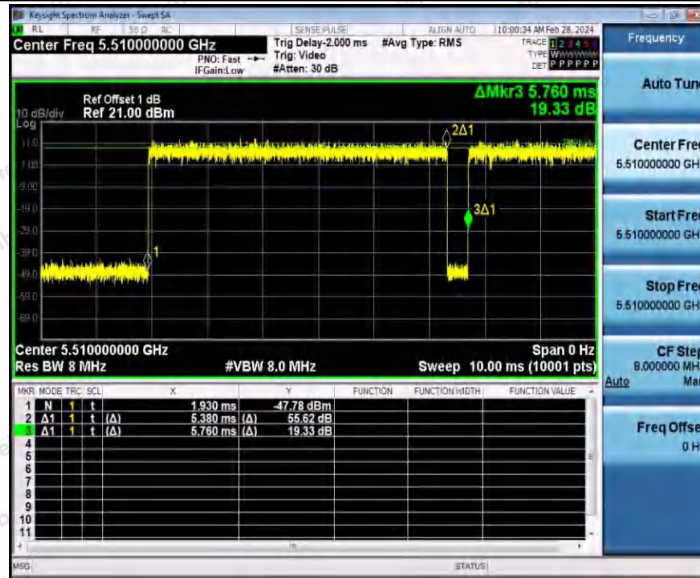

11AX40SISO_Ant1_5510