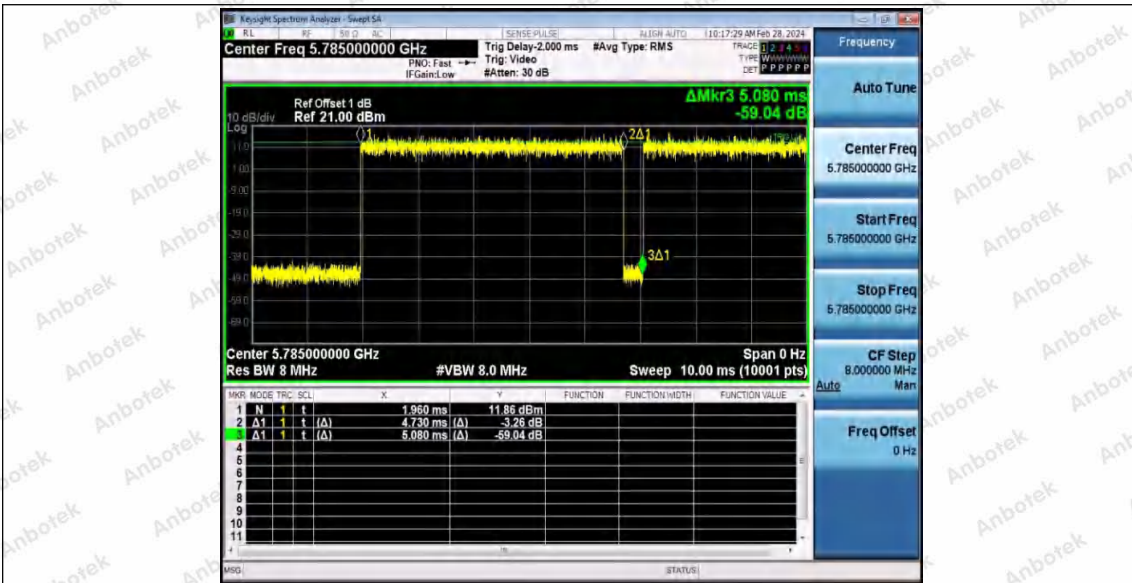

Shenzhen Anbotek Compliance Laboratory Limited

Address: 1/F., Building D, Sogood Science and Technology Park, Sanwei Community, Hangcheng Street, Bao'an District, Shenzhen, Guangdong, China.
Tel: (86) 0755-26066440 Fax: (86) 0755-26014772 Email: service@anbotek.com

Hotline 400-003-0500
www.anbotek.com.cn