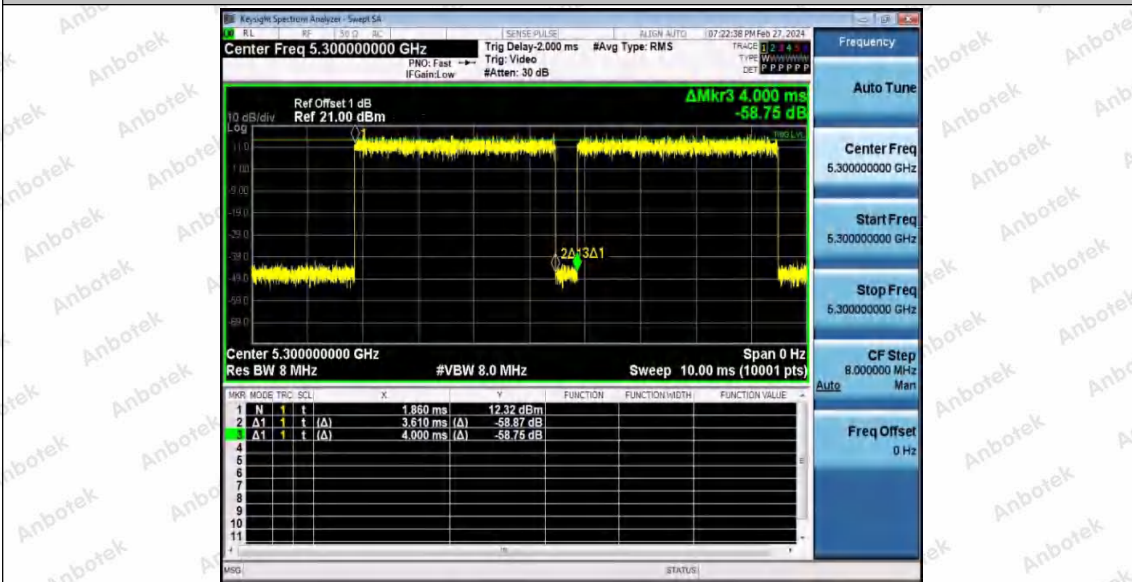

11AX20SISO_Ant1_5300