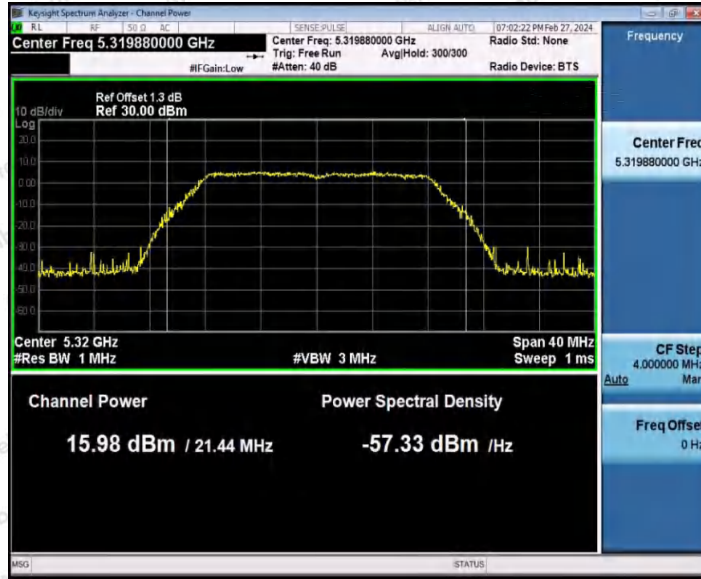

11A_Ant1_5320