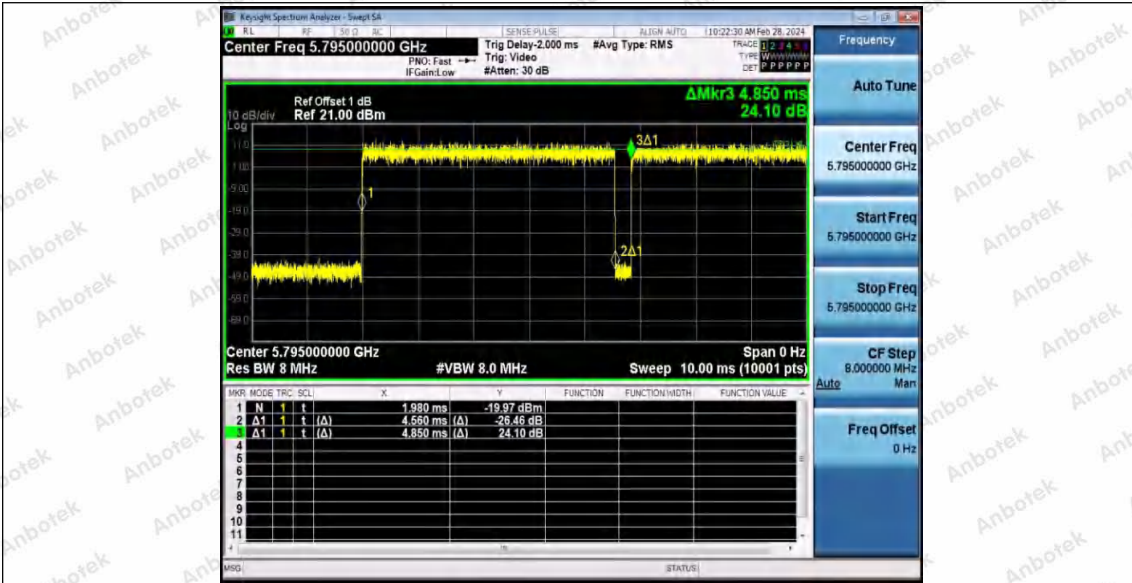

Shenzhen Anbotek Compliance Laboratory Limited

Address: 1/F., Building D, Sogood Science and Technology Park, Sanwei Community, Hangcheng Street, Bao'an District, Shenzhen, Guangdong, China.
Tel: (86) 0755-26066440 Fax: (86) 0755-26014772 Email: service@anbotek.com

Hotline 400-003-0500
www.anbotek.com.cn