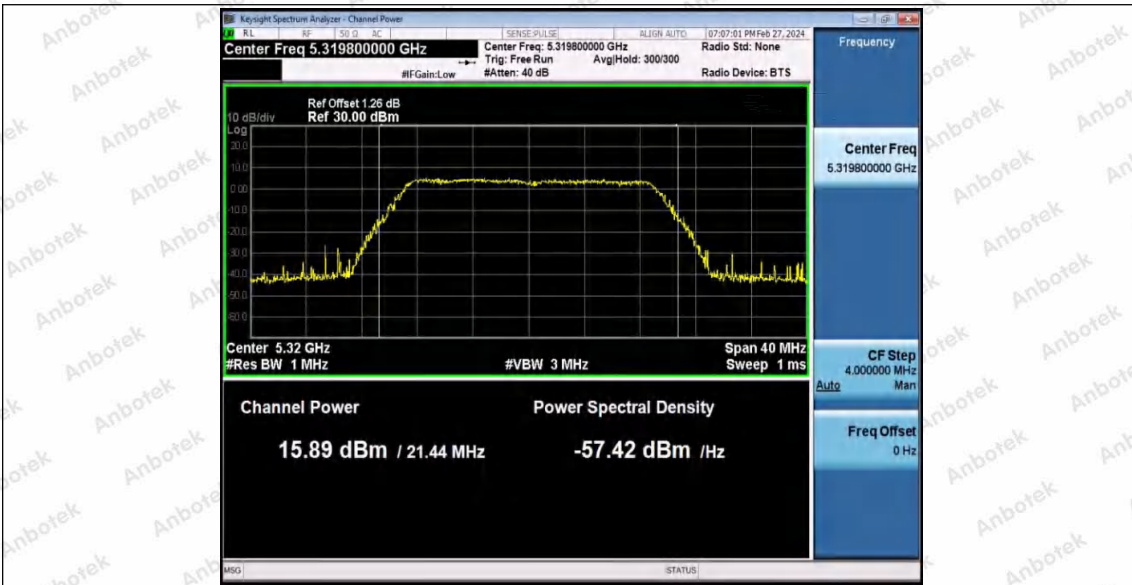

Shenzhen Anbotek Compliance Laboratory Limited

Address: 1/F., Building D, Sogood Science and Technology Park, Sanwei Community, Hangcheng Street, Bao'an District, Shenzhen, Guangdong, China.
Tel: (86) 0755-26066440 Fax: (86) 0755-26014772 Email: service@anbotek.com

Hotline: 400-003-0500
www.anbotek.com.cn