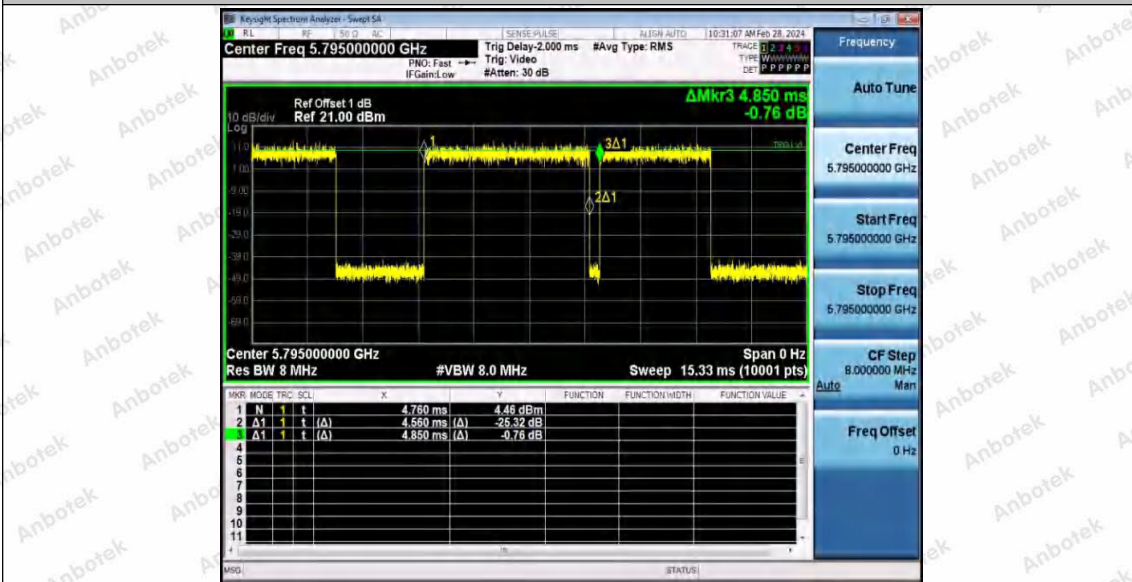

11AC40SISO_Ant1_5795