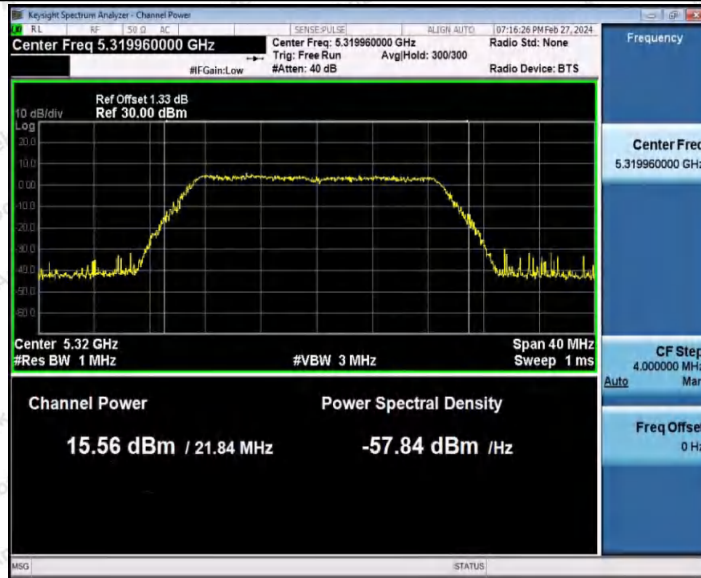

11AC20SISO_Ant1_5320