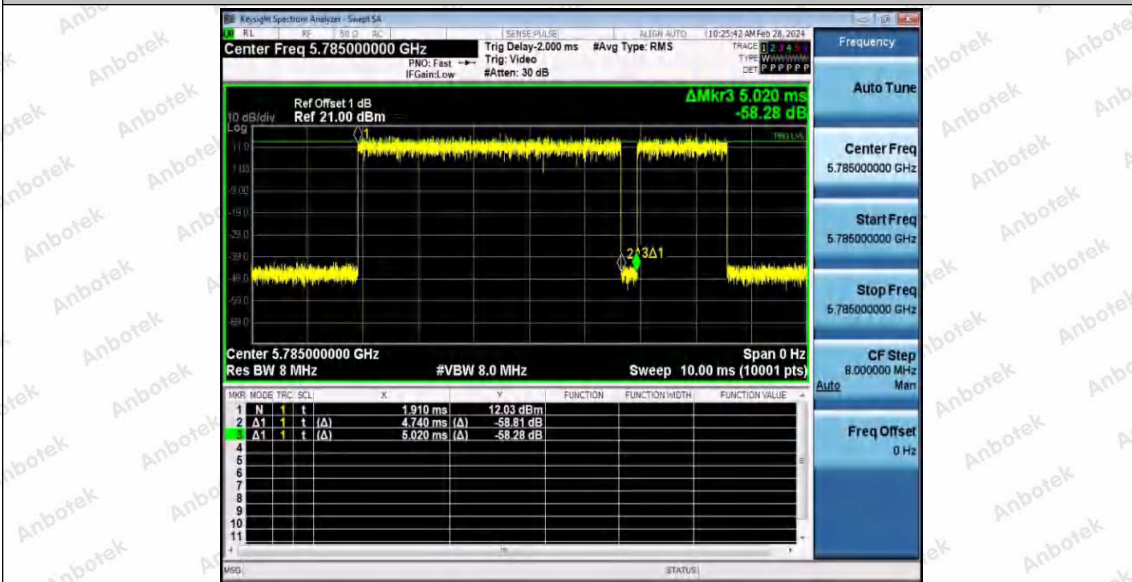

11AC20SISO_Ant1_5785