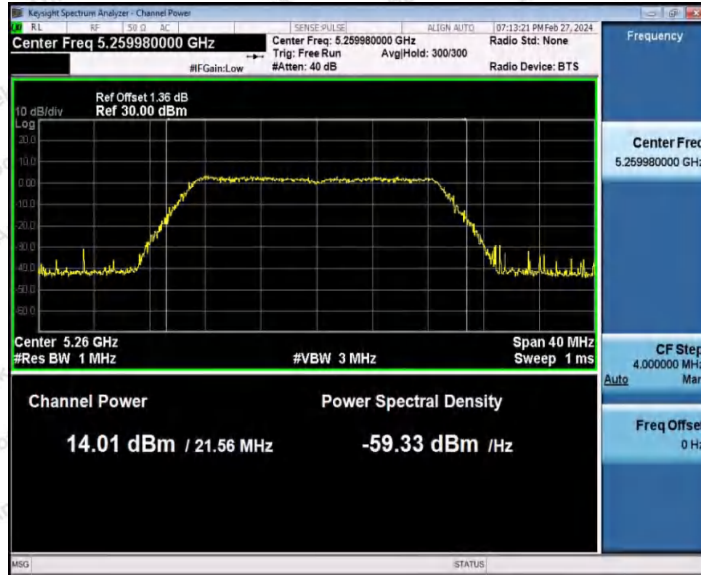

11AC20SISO_Ant1_5260

11AC20SISO_Ant1_5300

Shenzhen Anbotek Compliance Laboratory Limited

Address: 1/F., Building D, Sogood Science and Technology Park, Sanwei Community, Hangcheng Street, Bao'an District, Shenzhen, Guangdong, China.
Tel: (86) 0755-26066440 Fax: (86) 0755-26014772 Email: service@anbotek.com

Hotline: 400-003-0500
www.anbotek.com.cn