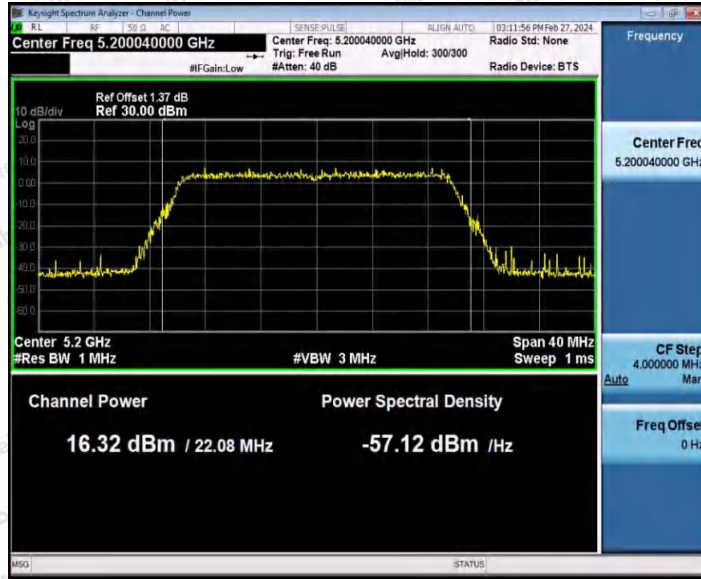

11AX20SISO_Ant1_5200