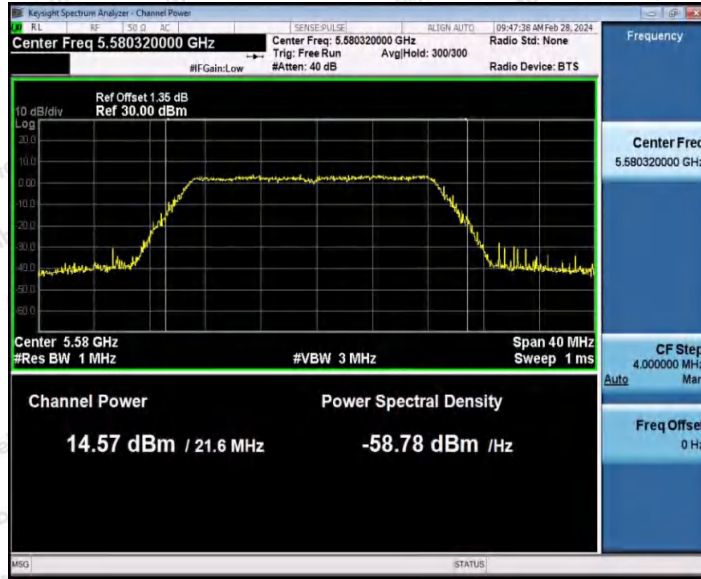

11AC20SISO_Ant1_5580