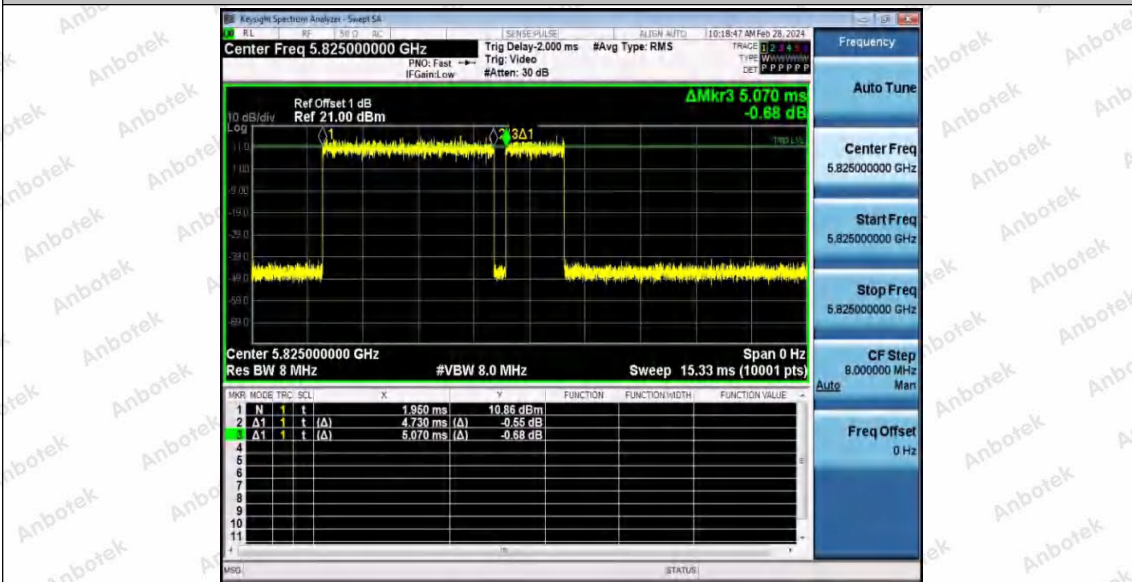

11N20SISO_Ant1_5825