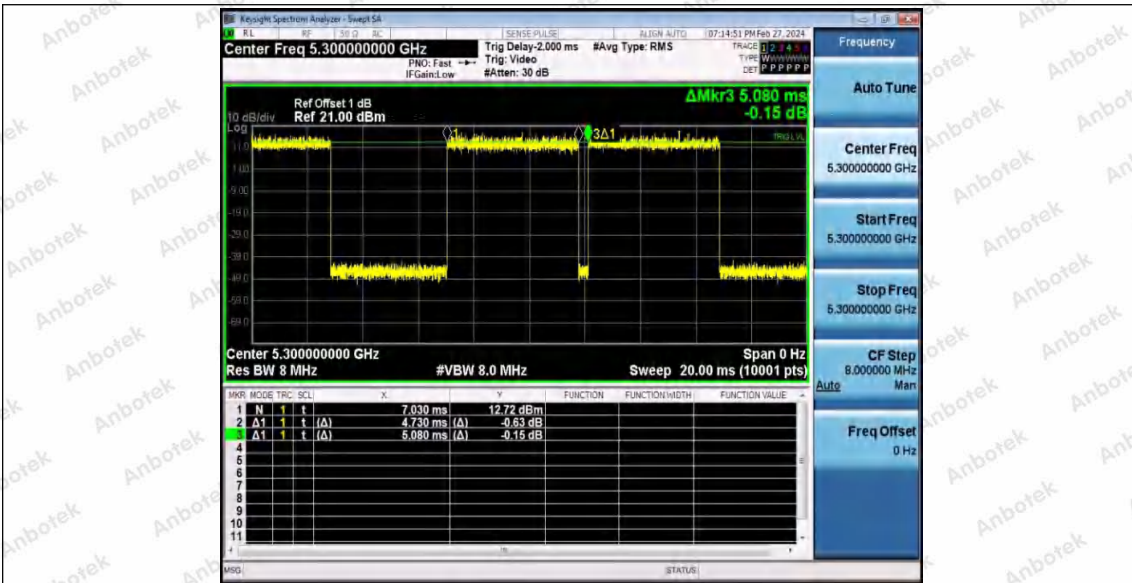

Shenzhen Anbotek Compliance Laboratory Limited

Address: 1/F., Building D, Sogood Science and Technology Park, Sanwei Community, Hangcheng Street, Bao'an District, Shenzhen, Guangdong, China.
Tel: (86) 0755-26066440 Fax: (86) 0755-26014772 Email: service@anbotek.com

Hotline: 400-003-0500
www.anbotek.com.cn