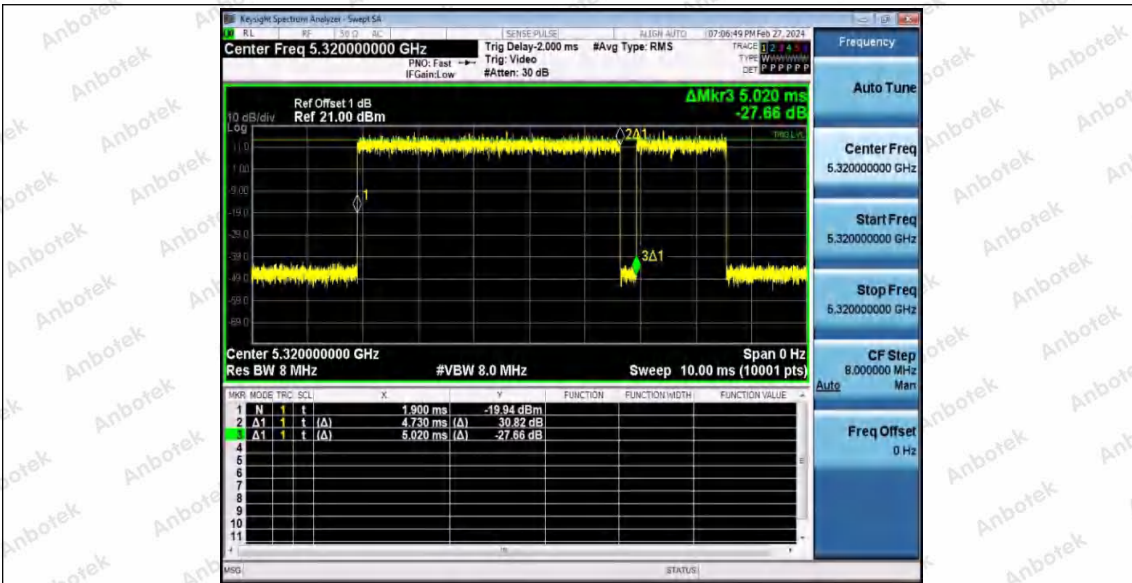

Shenzhen Anbotek Compliance Laboratory Limited

Address: 1/F., Building D, Sogood Science and Technology Park, Sanwei Community, Hangcheng Street, Bao'an District, Shenzhen, Guangdong, China.
Tel: (86) 0755-26066440 Fax: (86) 0755-26014772 Email: service@anbotek.com

Hotline: 400-003-0500
www.anbotek.com.cn