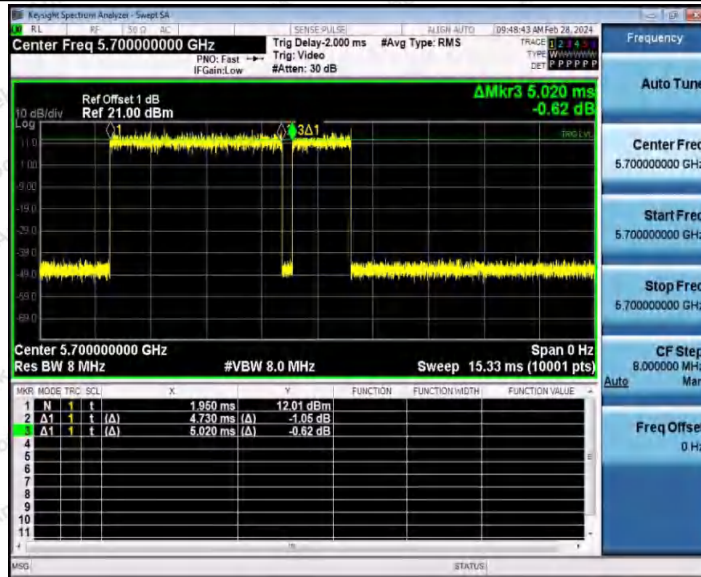

11AC20SISO_Ant1_5700

11AC20SISO_Ant1_5745

Shenzhen Anbotek Compliance Laboratory Limited

Address: 1/F., Building D, Sogood Science and Technology Park, Sanwei Community, Hangcheng Street, Bao'an District, Shenzhen, Guangdong, China.
Tel: (86) 0755-26066440 Fax: (86) 0755-26014772 Email: service@anbotek.com

Hotline 400-003-0500
www.anbotek.com.cn