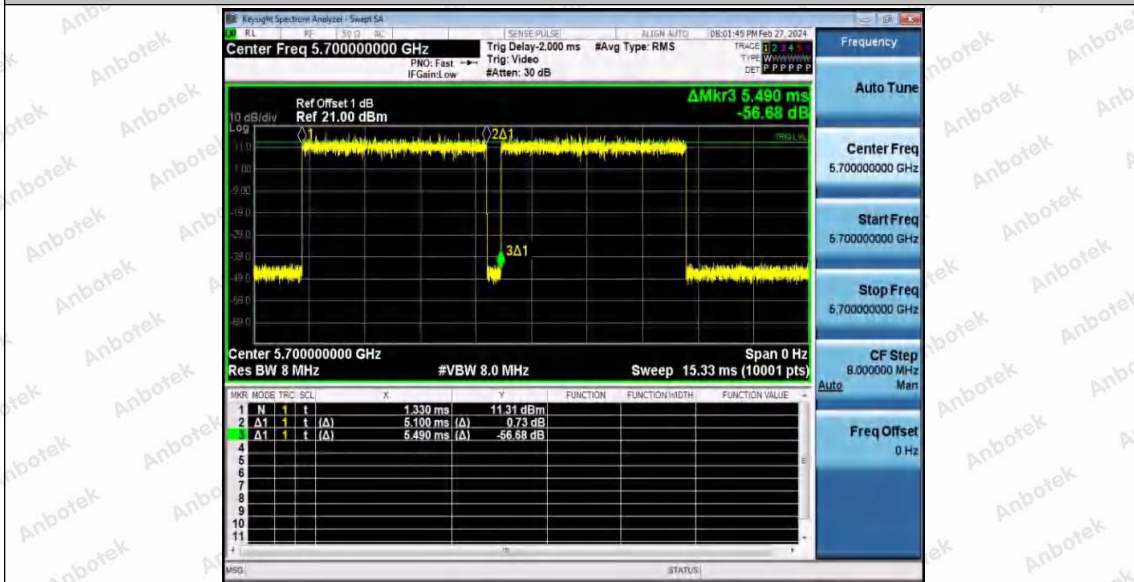

11A_Ant1_5700