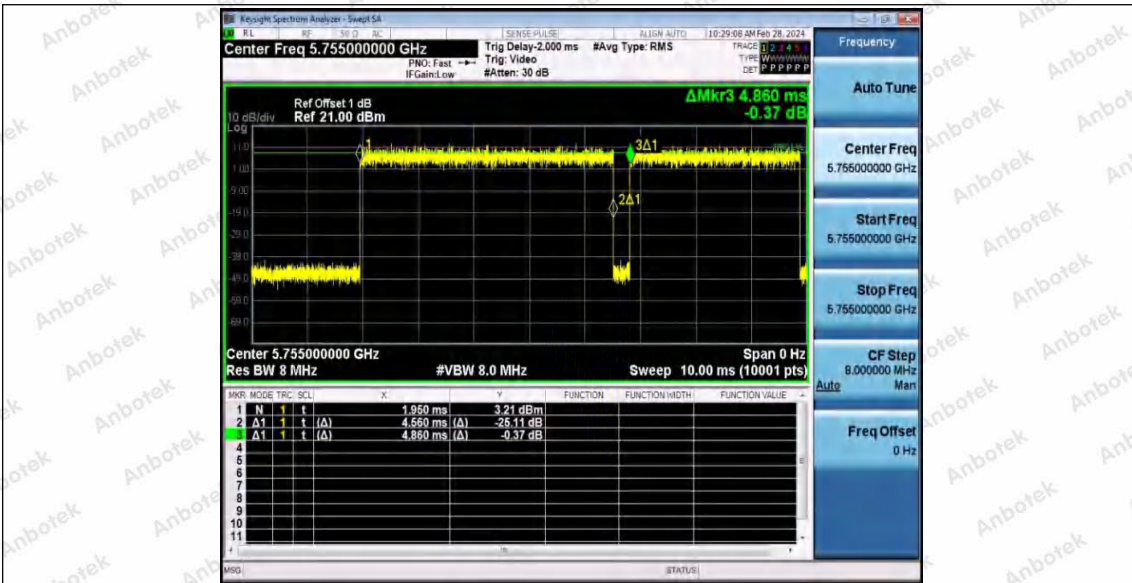

Shenzhen Anbotek Compliance Laboratory Limited

Address: 1/F., Building D, Sogood Science and Technology Park, Sanwei Community, Hangcheng Street, Bao'an District, Shenzhen, Guangdong, China.
Tel: (86) 0755-26066440 Fax: (86) 0755-26014772 Email: service@anbotek.com

Hotline: 400-003-0500
www.anbotek.com.cn