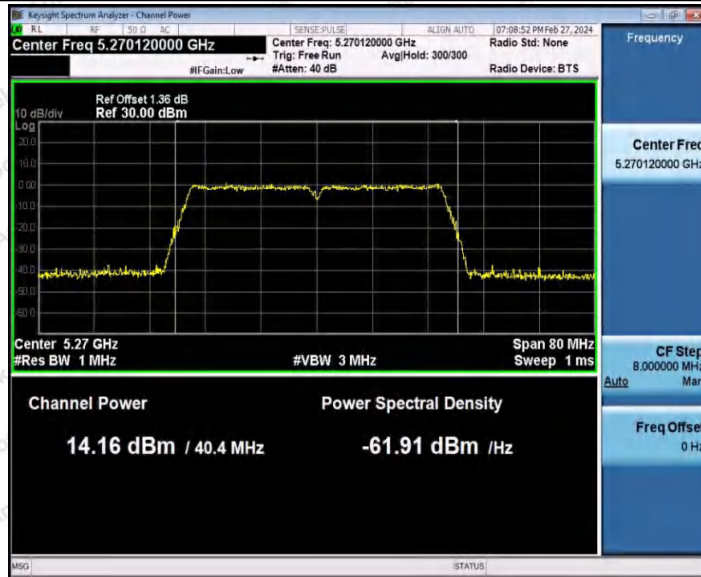

11N40SISO_Ant1_5270

11N40SISO_Ant1_5310

Shenzhen Anbotek Compliance Laboratory Limited

Address: 1/F., Building D, Sogood Science and Technology Park, Sanwei Community, Hangcheng Street, Bao'an District, Shenzhen, Guangdong, China.
Tel: (86) 0755-26066440 Fax: (86) 0755-26014772 Email: service@anbotek.com

Hotline 400-003-0500
www.anbotek.com.cn