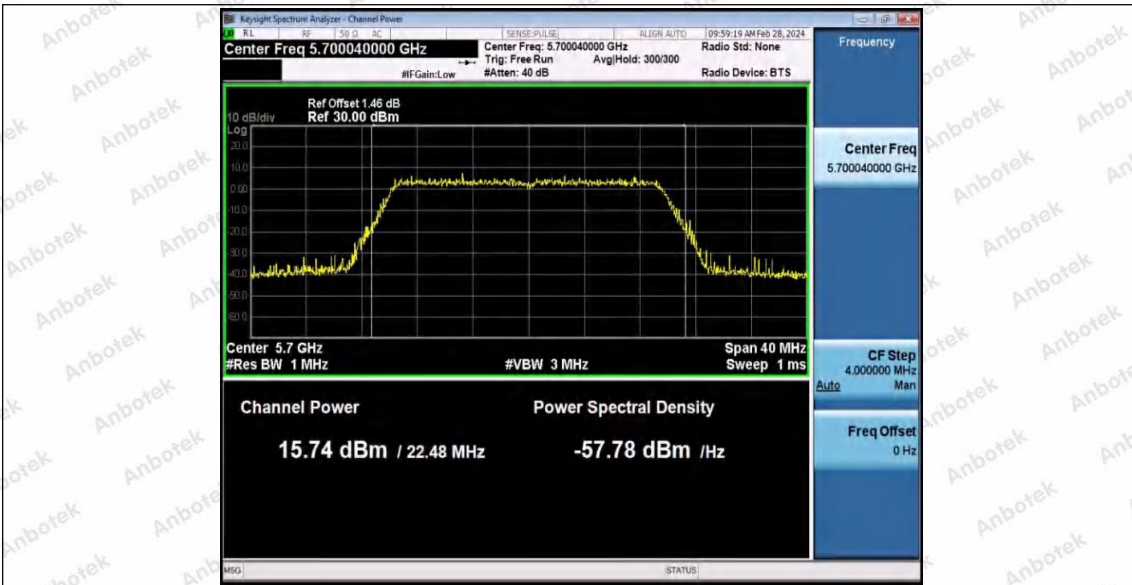

Shenzhen Anbotek Compliance Laboratory Limited

Address: 1/F., Building D, Sogood Science and Technology Park, Sanwei Community, Hangcheng Street, Bao'an District, Shenzhen, Guangdong, China.
Tel: (86) 0755-26066440 Fax: (86) 0755-26014772 Email: service@anbotek.com

Hotline
400-003-0500
www.anbotek.com.cn