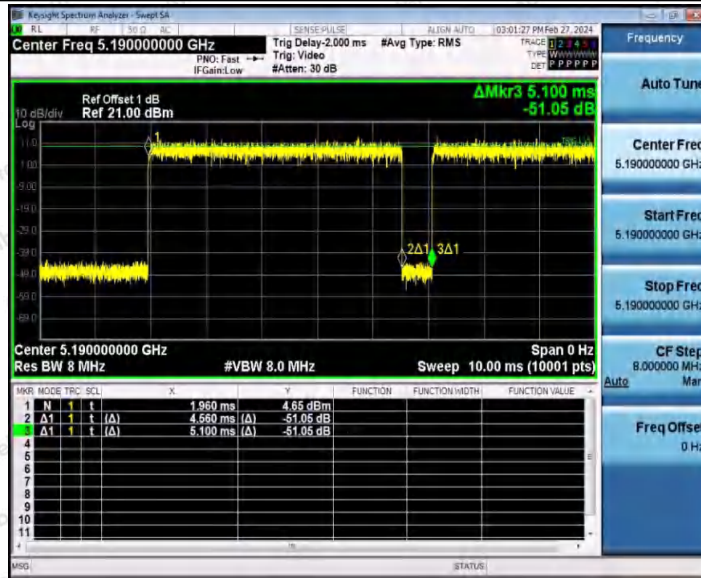

11AC40SISO_Ant1_5190