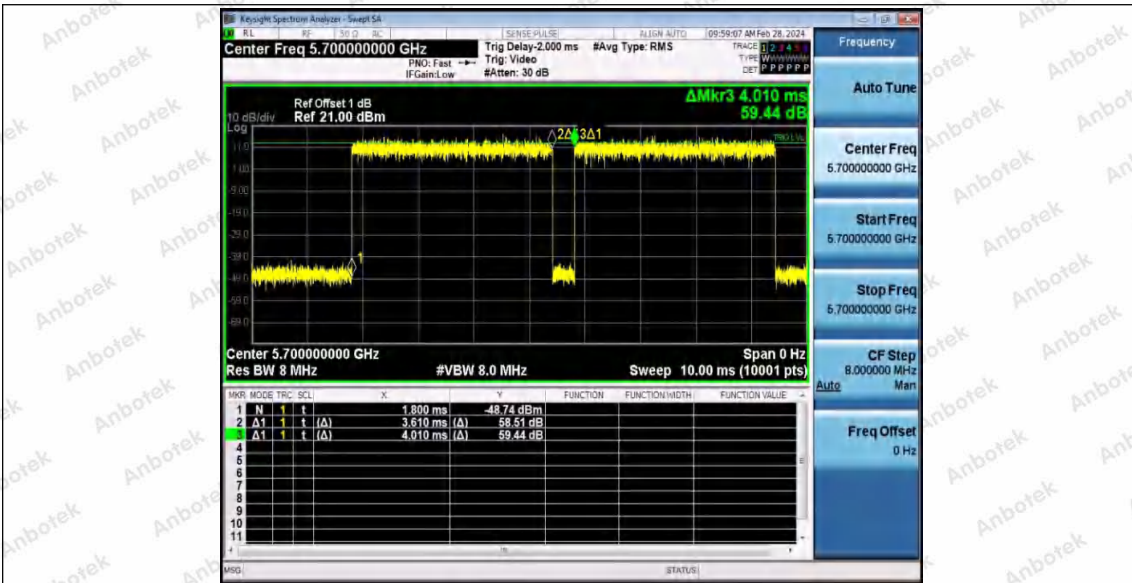

Shenzhen Anbotek Compliance Laboratory Limited

Address: 1/F., Building D, Sogood Science and Technology Park, Sanwei Community, Hangcheng Street, Bao'an District, Shenzhen, Guangdong, China.
Tel: (86) 0755-26066440 Fax: (86) 0755-26014772 Email: service@anbotek.com

Hotline: 400-003-0500
www.anbotek.com.cn