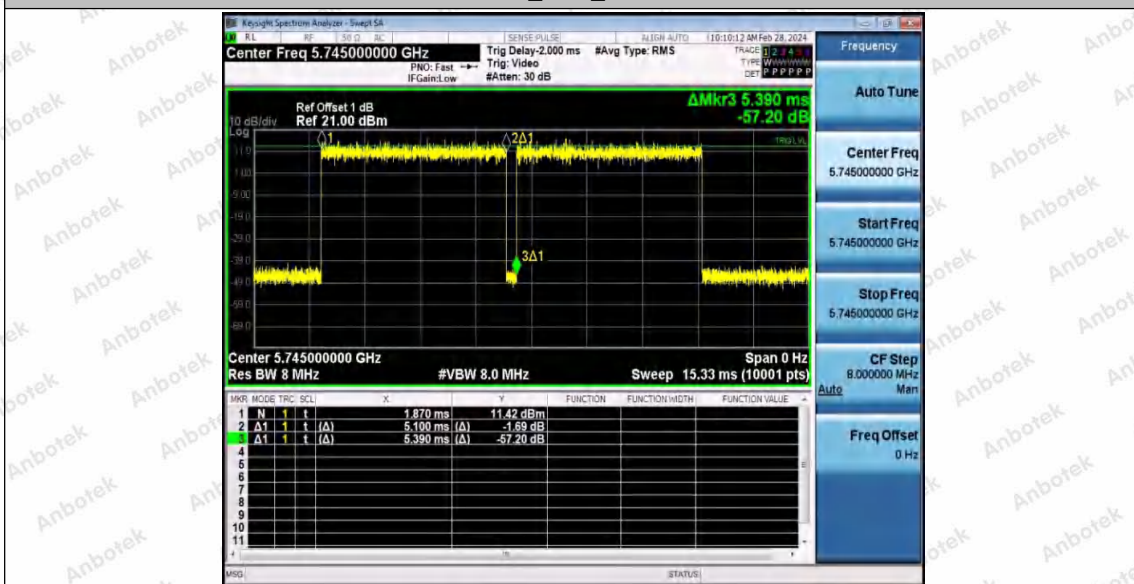

Hotline 400-003-0500
 www.anbotek.com.cn

11A_Ant1_5700

11A_Ant1_5745

Shenzhen Anbotek Compliance Laboratory Limited

Address: 1/F., Building D, Sogood Science and Technology Park, Sanwei Community, Hangcheng Street, Bao'an District, Shenzhen, Guangdong, China.
Tel: (86) 0755-26066440 Fax: (86) 0755-26014772 Email: service@anbotek.com