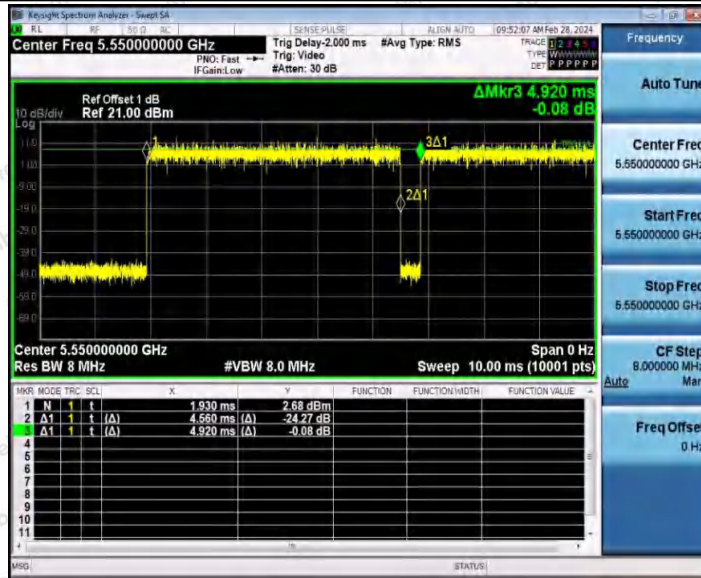

11AC40SISO_Ant1_5550