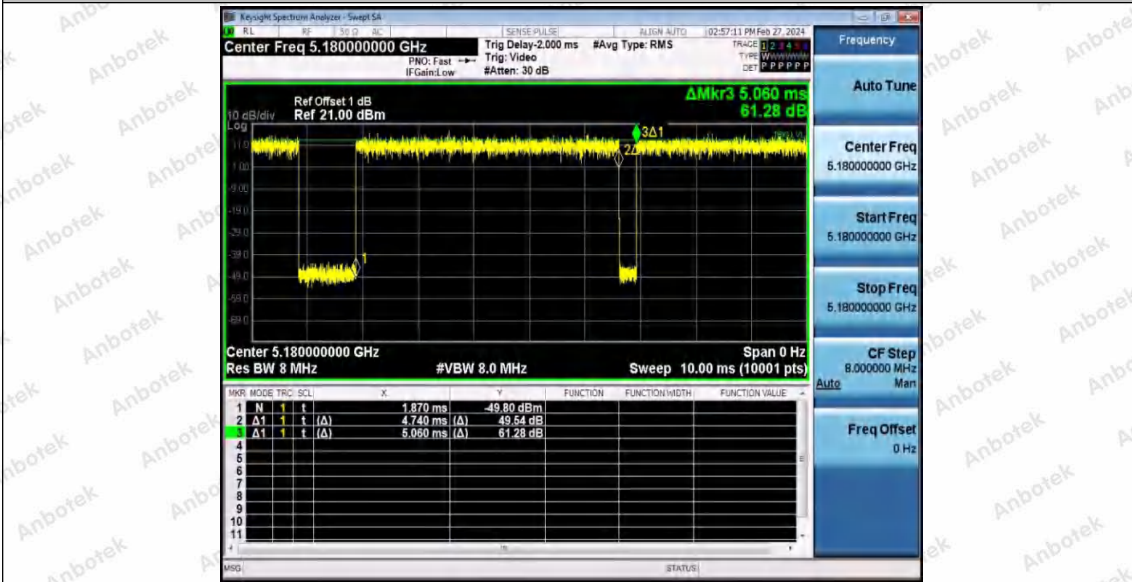

11AC20SISO_Ant1_5180