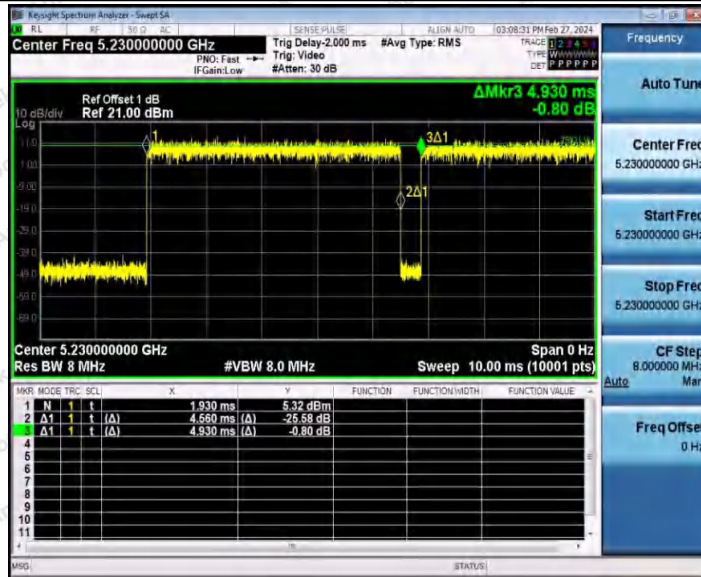

11AC40SISO_Ant1_5230

11AC40SISO_Ant1_5270

Shenzhen Anbotek Compliance Laboratory Limited

Address: 1/F., Building D, Sogood Science and Technology Park, Sanwei Community, Hangcheng Street, Bao'an District, Shenzhen, Guangdong, China.
Tel: (86) 0755-26066440 Fax: (86) 0755-26014772 Email: service@anbotek.com

Hotline
400-003-0500
www.anbotek.com.cn