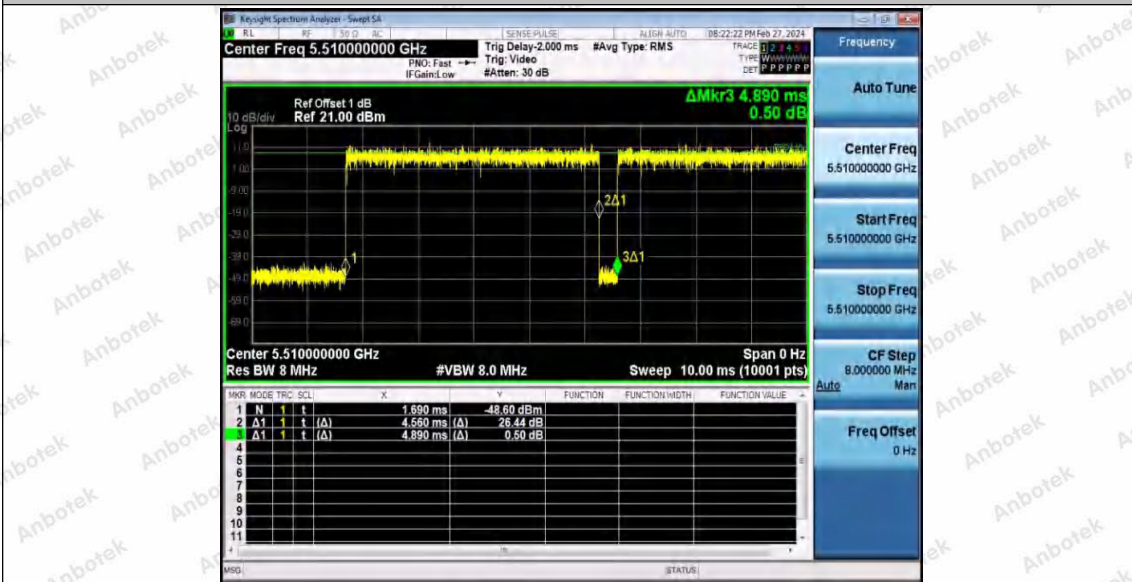

11N40SISO_Ant1_5510