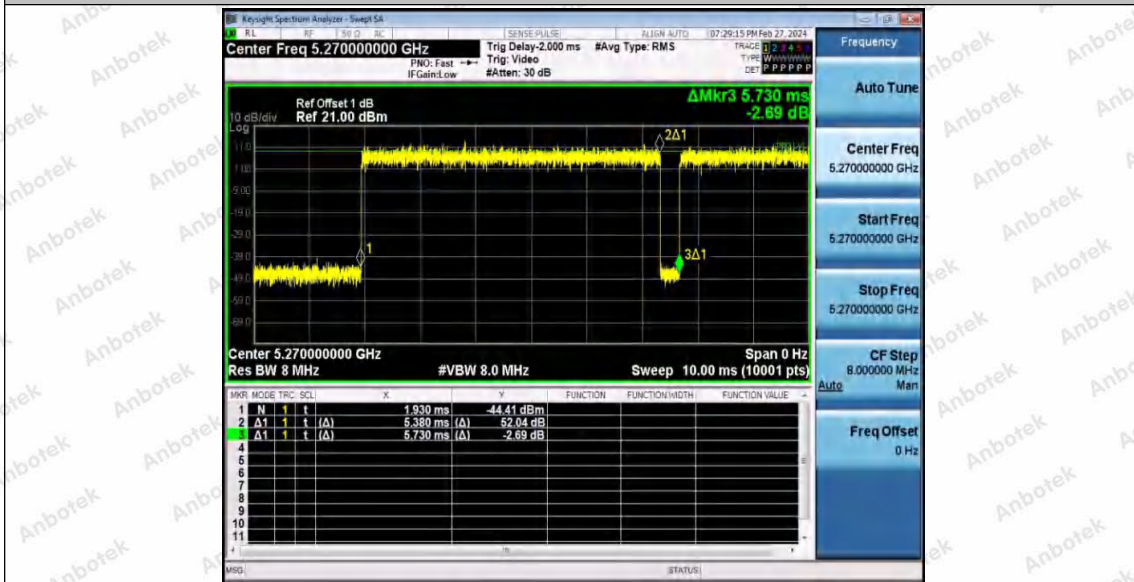

11AX40SISO_Ant1_5270