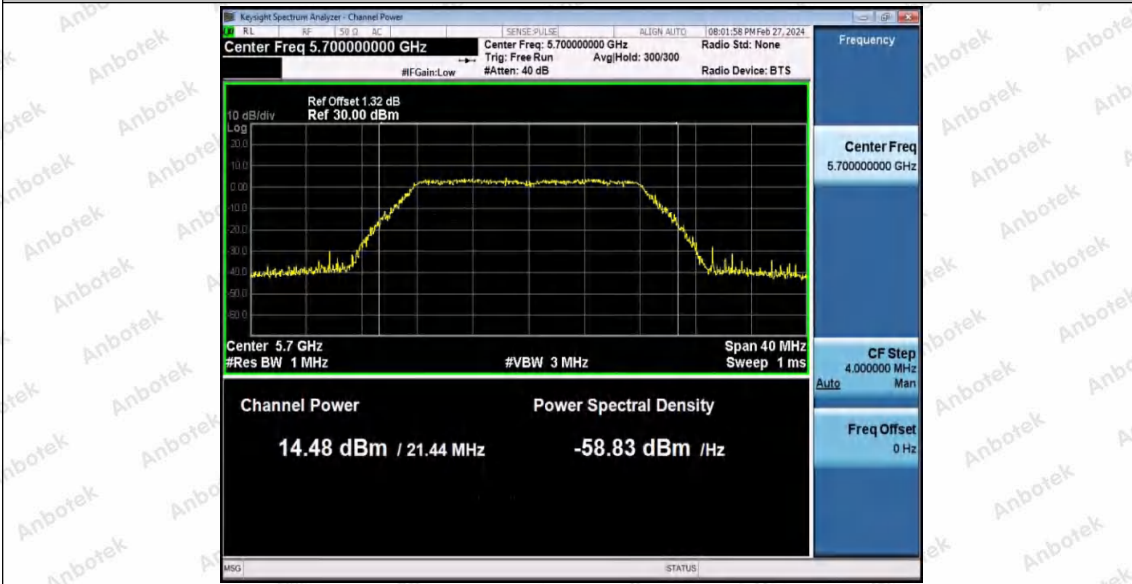

Shenzhen Anbotek Compliance Laboratory Limited

Address: 1/F., Building D, Sogood Science and Technology Park, Sanwei Community, Hangcheng Street, Bao'an District, Shenzhen, Guangdong, China.
Tel: (86) 0755-26066440 Fax: (86) 0755-26014772 Email: service@anbotek.com

Hotline: 400-003-0500
www.anbotek.com.cn