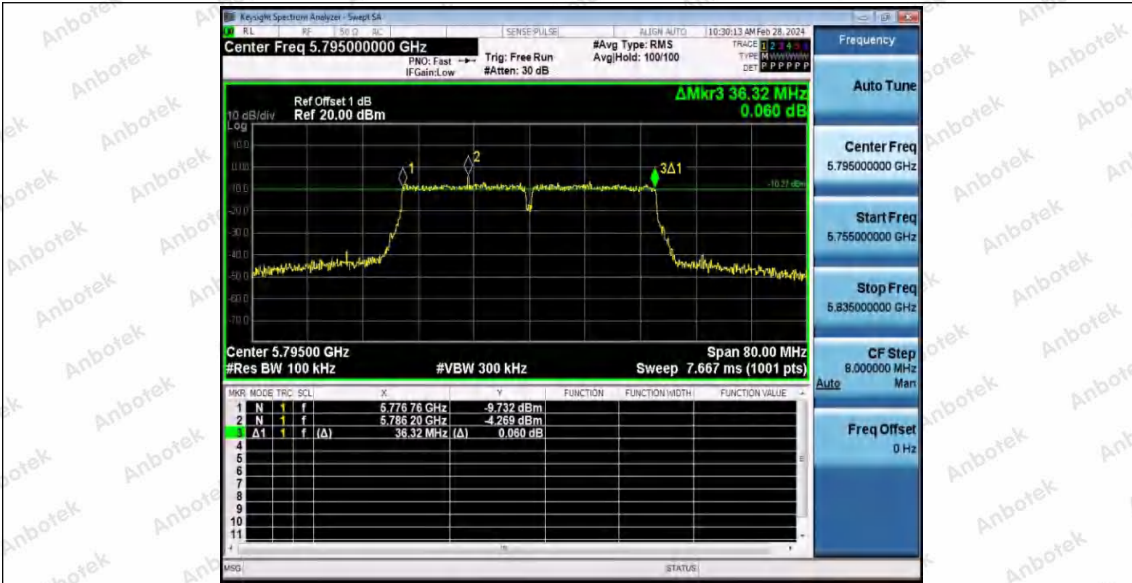

Shenzhen Anbotek Compliance Laboratory Limited

Address: 1/F., Building D, Sogood Science and Technology Park, Sanwei Community, Hangcheng Street, Bao'an District, Shenzhen, Guangdong, China.
Tel: (86) 0755-26066440 Fax: (86) 0755-26014772 Email: service@anbotek.com

Hotline 400-003-0500
www.anbotek.com.cn