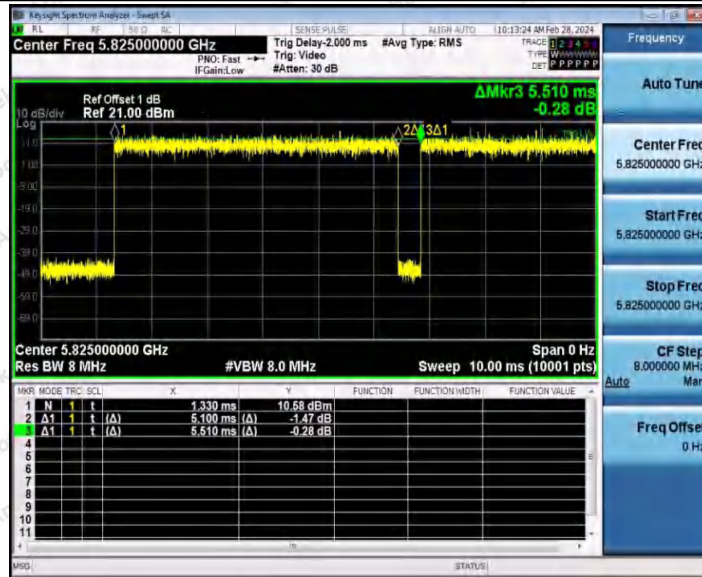

11A_Ant1_5825

11N20SISO_Ant1_5180

Shenzhen Anbotek Compliance Laboratory Limited

Address: 1/F., Building D, Sogood Science and Technology Park, Sanwei Community, Hangcheng Street, Bao'an District, Shenzhen, Guangdong, China.
Tel: (86) 0755-26066440 Fax: (86) 0755-26014772 Email: service@anbotek.com

Hotline: 400-003-0500
www.anbotek.com.cn