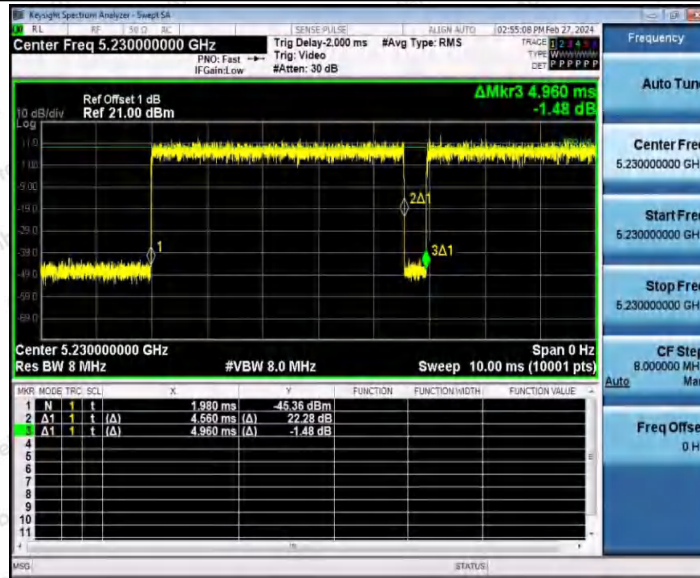

11N40SISO_Ant1_5230