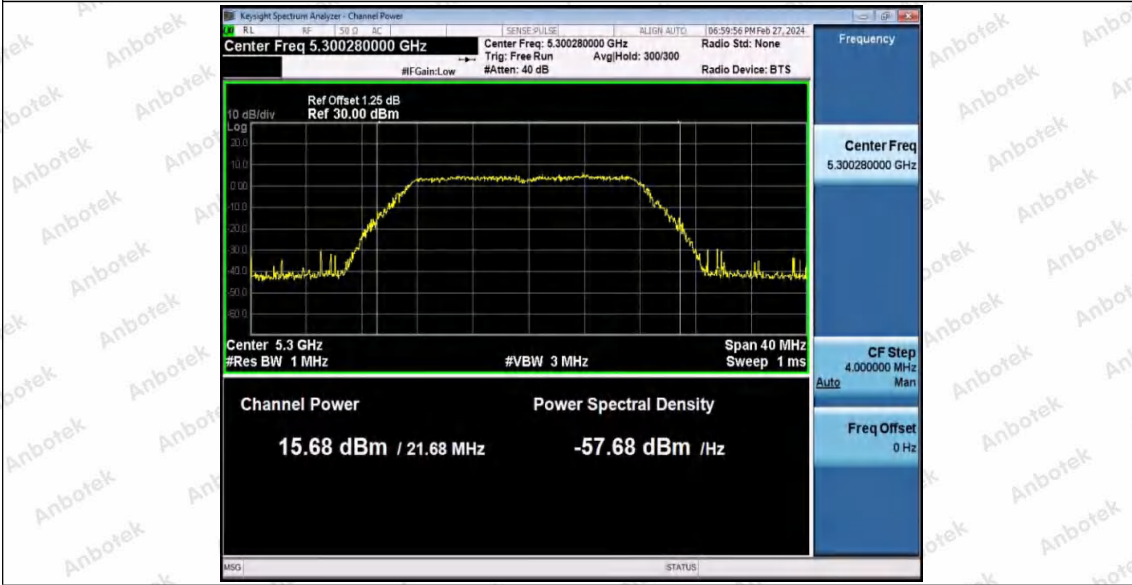

Shenzhen Anbotek Compliance Laboratory Limited

Address: 1/F., Building D, Sogood Science and Technology Park, Sanwei Community, Hangcheng Street, Bao'an District, Shenzhen, Guangdong, China.
Tel: (86) 0755-26066440 Fax: (86) 0755-26014772 Email: service@anbotek.com

Hotline
400-003-0500
www.anbotek.com.cn