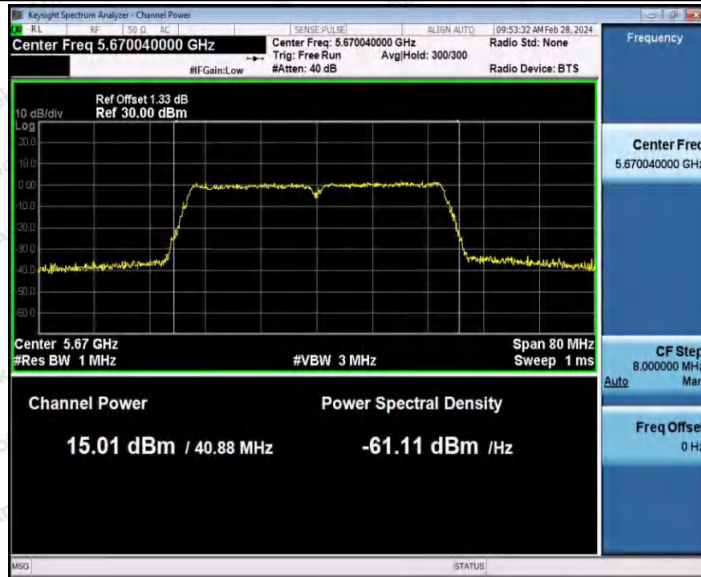

11AC40SISO_Ant1_5670

11AC40SISO_Ant1_5755

Shenzhen Anbotek Compliance Laboratory Limited

Address: 1/F., Building D, Sogood Science and Technology Park, Sanwei Community, Hangcheng Street, Bao'an District, Shenzhen, Guangdong, China.
Tel: (86) 0755-26066440 Fax: (86) 0755-26014772 Email: service@anbotek.com

Hotline
400-003-0500
www.anbotek.com.cn