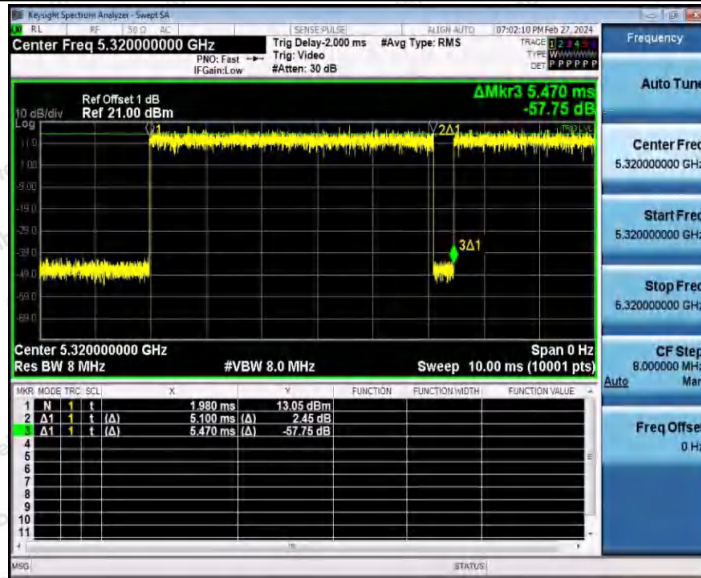

11A_Ant1_5320