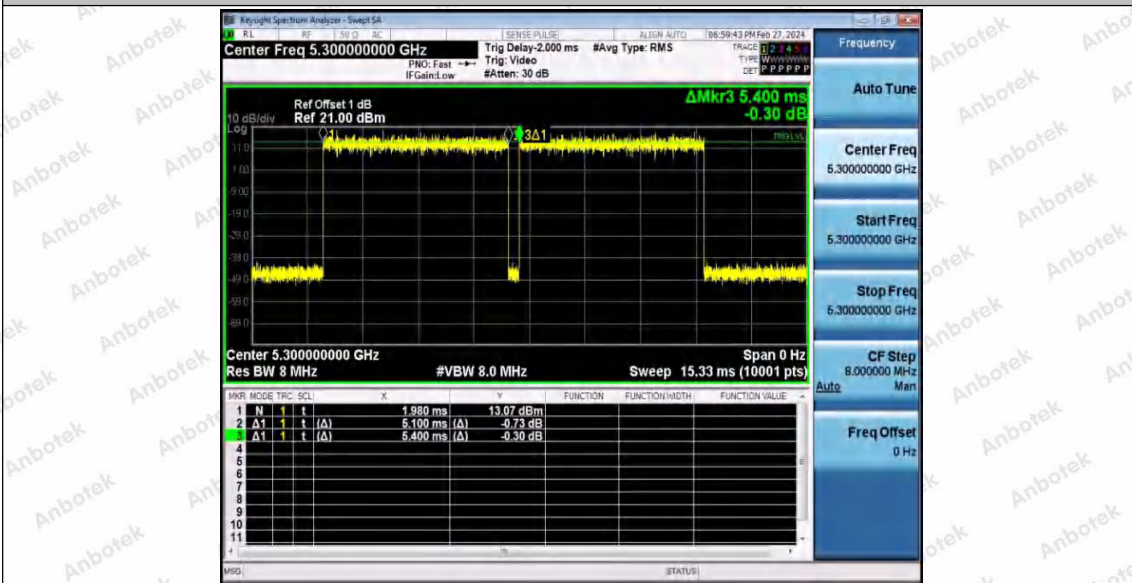

Hotline
400-003-0500
www.anbotek.com.cn

Test Graphs

11A_Ant1_5260

11A_Ant1_5300

Shenzhen Anbotek Compliance Laboratory Limited

Address: 1/F., Building D, Sogood Science and Technology Park, Sanwei Community, Hangcheng Street, Bao'an District, Shenzhen, Guangdong, China.
 Tel: (86) 0755-26066440 Fax: (86) 0755-26014772 Email: service@anbotek.com