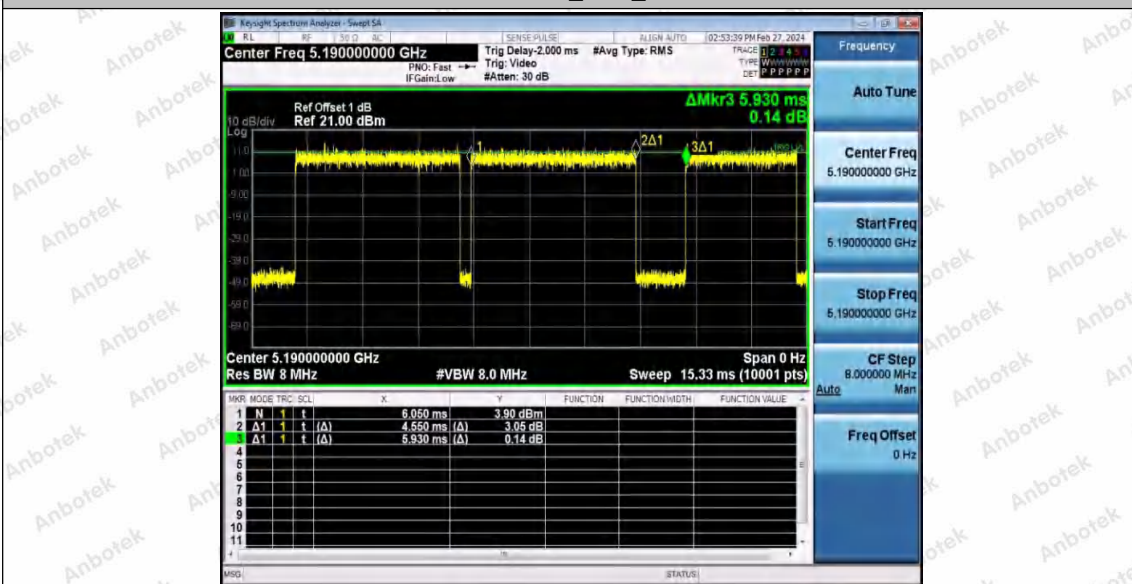

Hotline 400-003-0500
 www.anbotek.com.cn

11N20SISO_Ant1_5825

11N40SISO_Ant1_5190

Shenzhen Anbotek Compliance Laboratory Limited

Address: 1/F., Building D, Sogood Science and Technology Park, Sanwei Community, Hangcheng Street, Bao'an District, Shenzhen, Guangdong, China.
 Tel: (86) 0755-26066440 Fax: (86) 0755-26014772 Email: service@anbotek.com