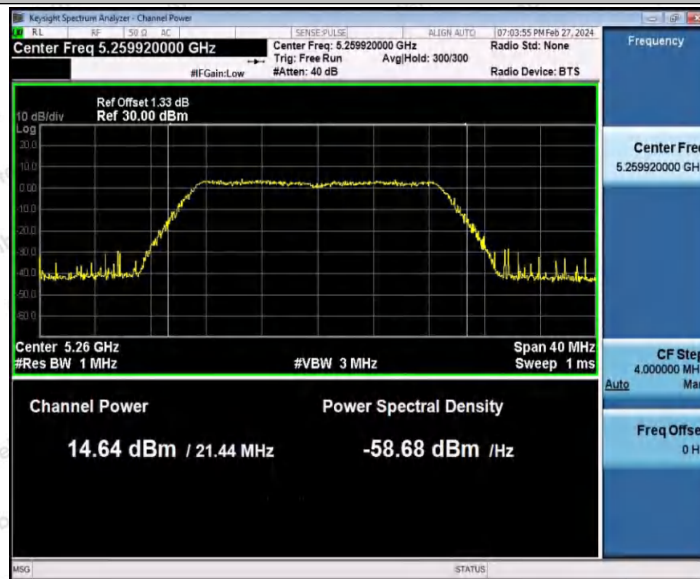

11N20SISO_Ant1_5260