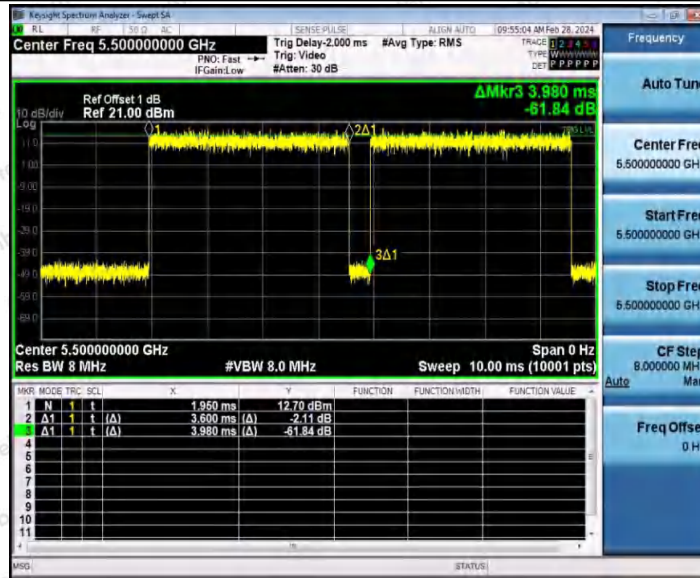

11AX20SISO_Ant1_5500