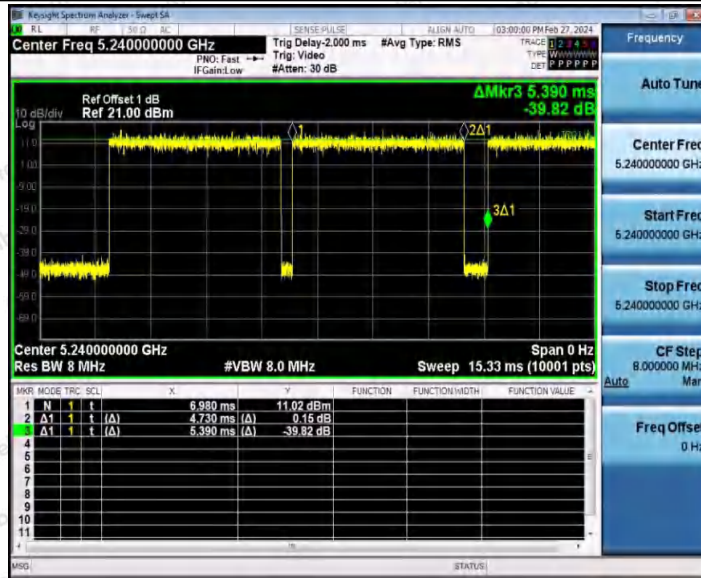

11AC20SISO_Ant1_5240