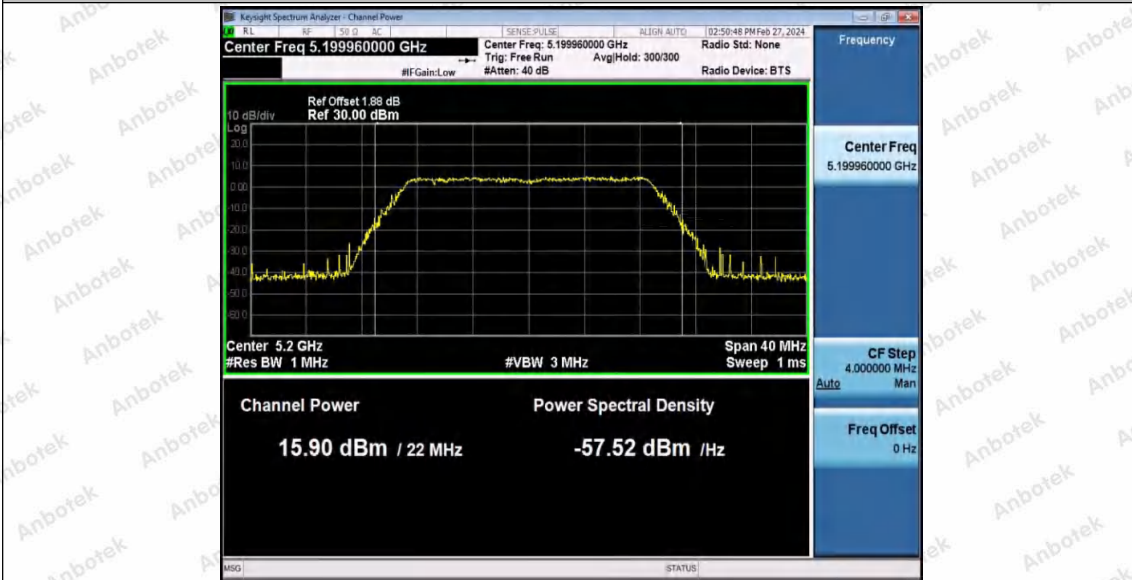

11N20SISO_Ant1_5200